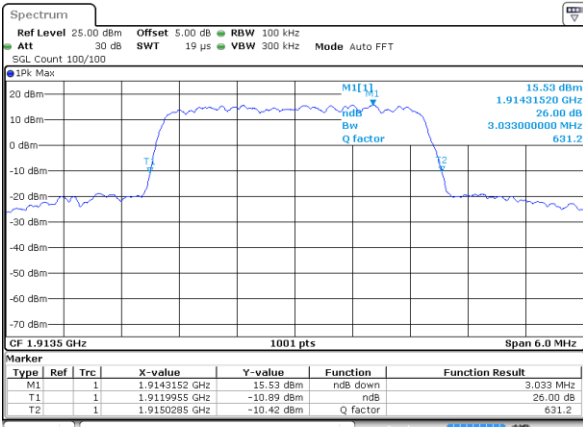

Date: 17 AUG 2017 19:52:26

Middle Channel / 1.4MHz / 16QAM

Date: 17 AUG 2017 19:52:48

Highest Channel / 1.4MHz / QPSK

Date: 17 AUG 2017 19:56:17

Highest Channel / 1.4MHz / 16QAM

Date: 17 AUG 2017 19:56:38

LTE Band 25

Lowest Channel / 3MHz / QPSK

Date: 17 AUG 2017 20:11:34

Lowest Channel / 3MHz / 16QAM

Date: 17 AUG 2017 20:11:56

Middle Channel / 3MHz / QPSK

Date: 17 AUG 2017 20:13:21

Middle Channel / 3MHz / 16QAM

Date: 17 AUG 2017 20:13:00

Highest Channel / 3MHz / QPSK

Date: 17 AUG 2017 20:13:42

Highest Channel / 3MHz / 16QAM

Date: 17 AUG 2017 20:14:04

LTE Band 25

Lowest Channel / 5MHz / QPSK

Date: 17 AUG 2017 20:47:24

Lowest Channel / 5MHz / 16QAM