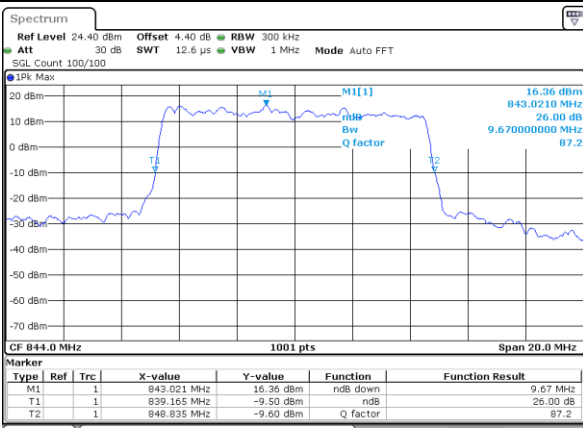

Highest Channel / 5MHz / 16QAM

Date: 17 AUG 2017 10:18:19

LTE Band 5

Lowest Channel / 10MHz / QPSK

Date: 17 AUG 2017 10:27:13

Lowest Channel / 10MHz / 16QAM

Date: 17 AUG 2017 10:27:24

Middle Channel / 10MHz / QPSK

Date: 17 AUG 2017 10:36:18

Middle Channel / 10MHz / 16QAM

Date: 17 AUG 2017 10:36:28

Highest Channel / 10MHz / QPSK

Date: 17 AUG 2017 10:38:50

Highest Channel / 10MHz / 16QAM

Date: 17 AUG 2017 10:39:01

LTE Band 7