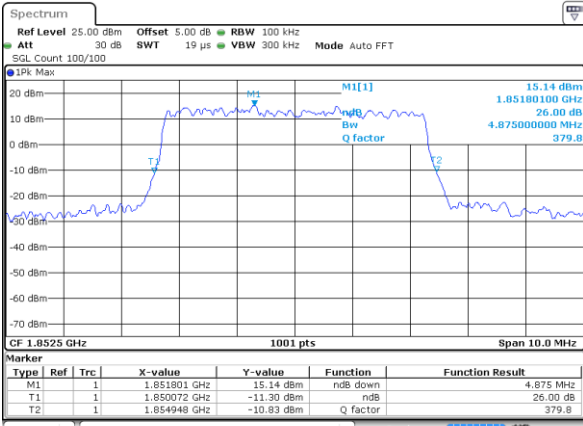

Highest Channel / 3MHz / QPSK

Date: 17 AUG 2017 20:13:42

Highest Channel / 3MHz / 16QAM

Date: 17 AUG 2017 20:14:04

LTE Band 25

Lowest Channel / 5MHz / QPSK

Date: 17 AUG 2017 20:47:24

Lowest Channel / 5MHz / 16QAM