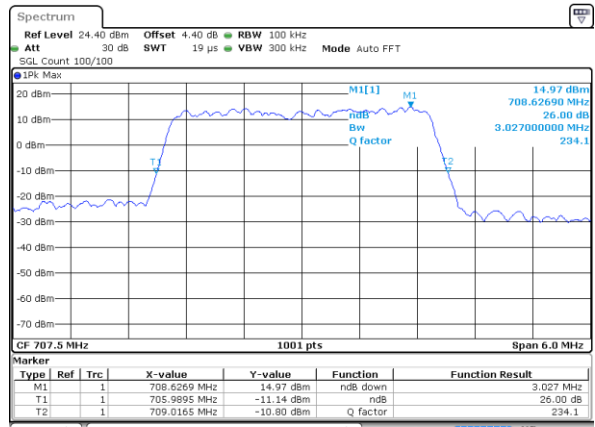

Middle Channel / 1.4MHz / QPSK

Date: 18 AUG 2017 09:13:41

Middle Channel / 1.4MHz / 16QAM

Date: 18 AUG 2017 09:13:51

Highest Channel / 1.4MHz / QPSK

Date: 18 AUG 2017 09:13:31

Highest Channel / 1.4MHz / 16QAM

Date: 18 AUG 2017 09:13:21

LTE Band 12

Lowest Channel / 3MHz / QPSK

Date: 18 AUG 2017 09:30:34

Lowest Channel / 3MHz / 16QAM

Date: 18 AUG 2017 09:30:24

Middle Channel / 3MHz / QPSK

Date: 18 AUG 2017 09:30:04

Middle Channel / 3MHz / 16QAM

Date: 18 AUG 2017 09:30:14

Highest Channel / 3MHz / QPSK

Date: 18 AUG 2017 09:29:54

Highest Channel / 3MHz / 16QAM

Date: 18 AUG 2017 09:29:45

LTE Band 12

Lowest Channel / 5MHz / QPSK