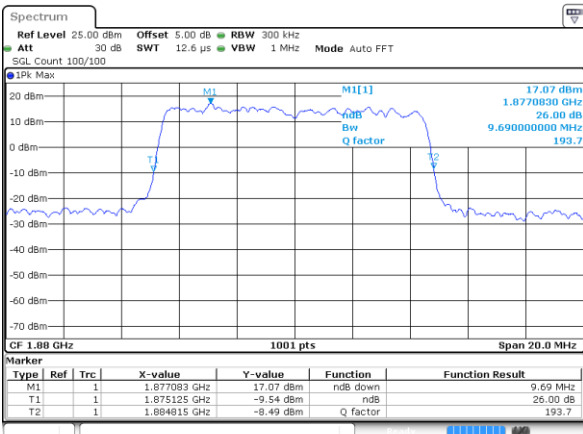

Date: 17 AUG 2017 21:02:15

LTE Band 25

Lowest Channel / 10MHz / QPSK

Date: 17 AUG 2017 21:12:33

Lowest Channel / 10MHz / 16QAM

Date: 17 AUG 2017 21:12:55

Middle Channel / 10MHz / QPSK

Date: 17 AUG 2017 21:26:42

Middle Channel / 10MHz / 16QAM

Date: 17 AUG 2017 21:26:20

Highest Channel / 10MHz / QPSK

Date: 17 AUG 2017 21:27:03

Highest Channel / 10MHz / 16QAM

Date: 17 AUG 2017 21:27:24

LTE Band 25

Lowest Channel / 15MHz / QPSK