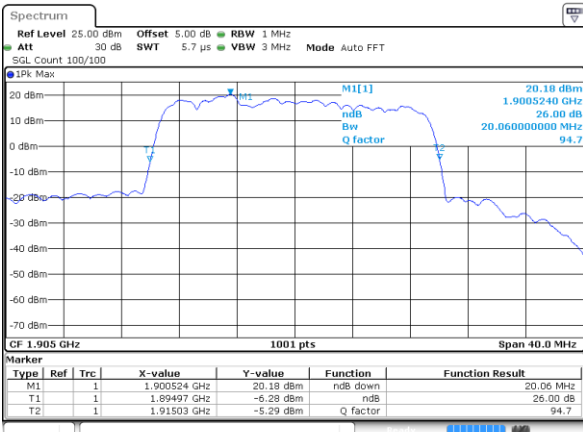

Date: 17 AUG 2017 21:52:16

Highest Channel / 15MHz / 16QAM

Date: 17 AUG 2017 21:52:38

LTE Band 25

Lowest Channel / 20MHz / QPSK

Date: 17 AUG 2017 22:02:57

Lowest Channel / 20MHz / 16QAM

Date: 17 AUG 2017 22:03:18

Middle Channel / 20MHz / QPSK

Date: 17 AUG 2017 22:17:06

Middle Channel / 20MHz / 16QAM

Date: 17 AUG 2017 22:16:45

Highest Channel / 20MHz / QPSK

Date: 17 AUG 2017 22:17:27

Highest Channel / 20MHz / 16QAM

Date: 17 AUG 2017 22:17:49

LTE Band 26

Lowest Channel / 1.4MHz / QPSK

Date: 18 AUG 2017 21:47:51

Lowest Channel / 1.4MHz / 16QAM

Date: 18 AUG 2017 21:48:16

Middle Channel / 1.4MHz / QPSK

Date: 18 AUG 2017 21:48:49

Middle Channel / 1.4MHz / 16QAM

Date: 18 AUG 2017 21:49:25

Highest Channel / 1.4MHz / QPSK

Date: 18 AUG 2017 21:50:13

Highest Channel / 1.4MHz / 16QAM

Date: 18 AUG 2017 21:50:43

LTE Band 26

Lowest Channel / 3MHz / QPSK

Date: 18 AUG 2017 22:23:24