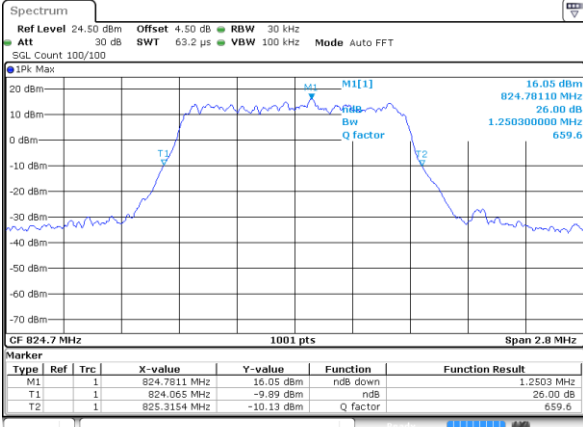

Date: 17 AUG 2017 21:52:16

Highest Channel / 15MHz / 16QAM

Date: 17 AUG 2017 21:52:38

LTE Band 25

Lowest Channel / 20MHz / QPSK

Date: 17 AUG 2017 22:02:57

Lowest Channel / 20MHz / 16QAM

Date: 17 AUG 2017 22:03:18

Middle Channel / 20MHz / QPSK

Date: 17 AUG 2017 22:17:06

Middle Channel / 20MHz / 16QAM

Date: 17 AUG 2017 22:16:45

Highest Channel / 20MHz / QPSK

Date: 17 AUG 2017 22:17:27

Highest Channel / 20MHz / 16QAM

Date: 17 AUG 2017 22:17:49

LTE Band 26

Lowest Channel / 1.4MHz / QPSK

Date: 18 AUG 2017 21:47:51

Lowest Channel / 1.4MHz / 16QAM

Date: 18 AUG 2017 21:48:16

Middle Channel / 1.4MHz / QPSK

Date: 18 AUG 2017 21:48:49

Middle Channel / 1.4MHz / 16QAM

Date: 18 AUG 2017 21:49:25

Highest Channel / 1.4MHz / QPSK

Date: 18 AUG 2017 21:50:13

Highest Channel / 1.4MHz / 16QAM

Date: 18 AUG 2017 21:50:43

LTE Band 26

Lowest Channel / 3MHz / QPSK

Date: 18 AUG 2017 22:23:24