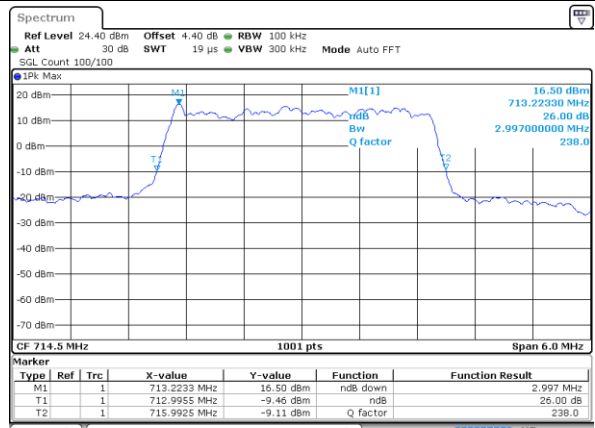

Date: 18 AUG 2017 09:13:21

LTE Band 12

Lowest Channel / 3MHz / QPSK

Date: 18 AUG 2017 09:30:34

Lowest Channel / 3MHz / 16QAM

Date: 18 AUG 2017 09:30:24

Middle Channel / 3MHz / QPSK

Date: 18 AUG 2017 09:30:04

Middle Channel / 3MHz / 16QAM

Date: 18 AUG 2017 09:30:14

Highest Channel / 3MHz / QPSK

Date: 18 AUG 2017 09:29:54

Highest Channel / 3MHz / 16QAM

Date: 18 AUG 2017 09:29:45

LTE Band 12

Lowest Channel / 5MHz / QPSK

Date: 18 AUG 2017 09:46:57

Lowest Channel / 5MHz / 16QAM

Date: 18 AUG 2017 09:46:47

Middle Channel / 5MHz / QPSK

Date: 18 AUG 2017 09:46:27

Middle Channel / 5MHz / 16QAM

Date: 18 AUG 2017 09:46:37

Highest Channel / 5MHz / QPSK