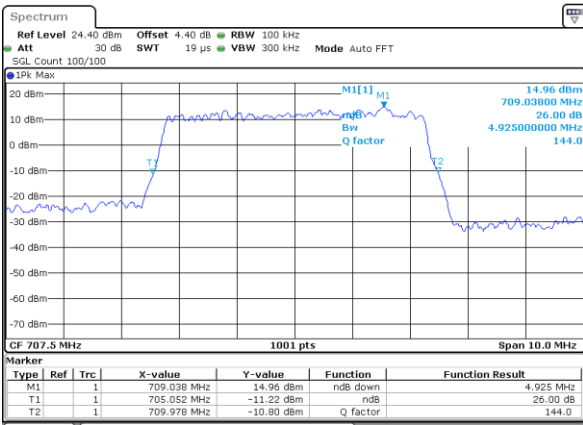

Middle Channel / 3MHz / 16QAM

Date: 18 AUG 2017 09:30:14

Highest Channel / 3MHz / QPSK

Date: 18 AUG 2017 09:29:54

Highest Channel / 3MHz / 16QAM

Date: 18 AUG 2017 09:29:45

LTE Band 12

Lowest Channel / 5MHz / QPSK

Date: 18 AUG 2017 09:46:57

Lowest Channel / 5MHz / 16QAM

Date: 18 AUG 2017 09:46:47

Middle Channel / 5MHz / QPSK

Date: 18 AUG 2017 09:46:27

Middle Channel / 5MHz / 16QAM

Date: 18 AUG 2017 09:46:37

Highest Channel / 5MHz / QPSK