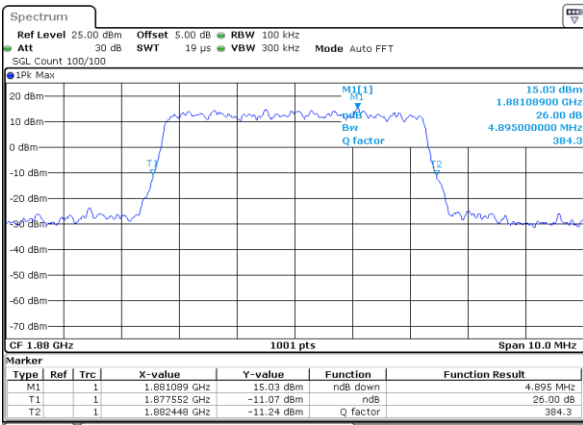

Middle Channel / 5MHz / QPSK

Date: 17 AUG 2017 21:01:33