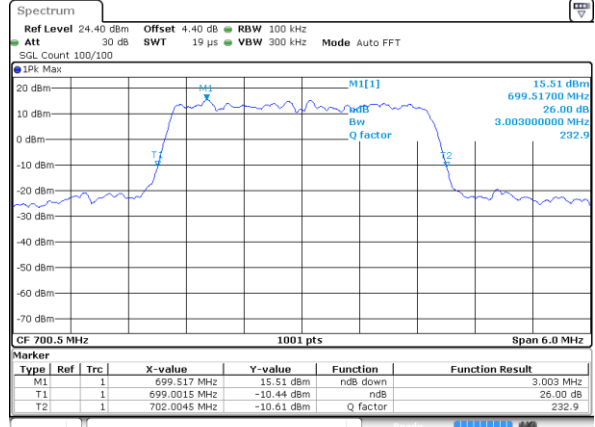

Date: 18 AUG 2017 09:13:21

LTE Band 12

Lowest Channel / 3MHz / QPSK

Date: 18 AUG 2017 09:30:34

Lowest Channel / 3MHz / 16QAM

Date: 18 AUG 2017 09:30:24

Middle Channel / 3MHz / QPSK

Date: 18 AUG 2017 09:30:04

Middle Channel / 3MHz / 16QAM

Date: 18 AUG 2017 09:30:14

Highest Channel / 3MHz / QPSK

Date: 18 AUG 2017 09:29:54

Highest Channel / 3MHz / 16QAM

Date: 18 AUG 2017 09:29:45

LTE Band 12

Lowest Channel / 5MHz / QPSK