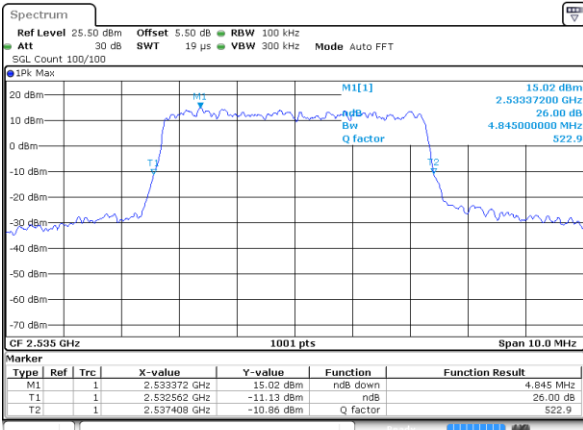

Lowest Channel / 5MHz / QPSK

Date: 17 AUG 2017 10:53:54

Lowest Channel / 5MHz / 16QAM

Date: 17 AUG 2017 10:54:17

Middle Channel / 5MHz / QPSK

Date: 17 AUG 2017 10:55:00

Middle Channel / 5MHz / 16QAM

Date: 17 AUG 2017 10:54:38

Highest Channel / 5MHz / QPSK

Date: 17 AUG 2017 10:55:21

Highest Channel / 5MHz / 16QAM

Date: 17 AUG 2017 10:55:41

LTE Band 7

Lowest Channel / 10MHz / QPSK

Date: 17 AUG 2017 11:05:10

Lowest Channel / 10MHz / 16QAM