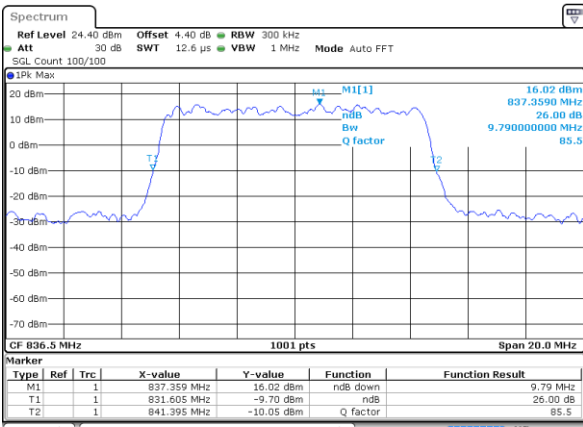

Highest Channel / 5MHz / 16QAM

Date: 17 AUG 2017 10:18:19

LTE Band 5

Lowest Channel / 10MHz / QPSK

Date: 17 AUG 2017 10:27:13

Lowest Channel / 10MHz / 16QAM

Date: 17 AUG 2017 10:27:24

Middle Channel / 10MHz / QPSK

Date: 17 AUG 2017 10:36:18

Middle Channel / 10MHz / 16QAM

Date: 17 AUG 2017 10:36:28

Highest Channel / 10MHz / QPSK

Date: 17 AUG 2017 10:38:50

Highest Channel / 10MHz / 16QAM

Date: 17 AUG 2017 10:39:01

LTE Band 7