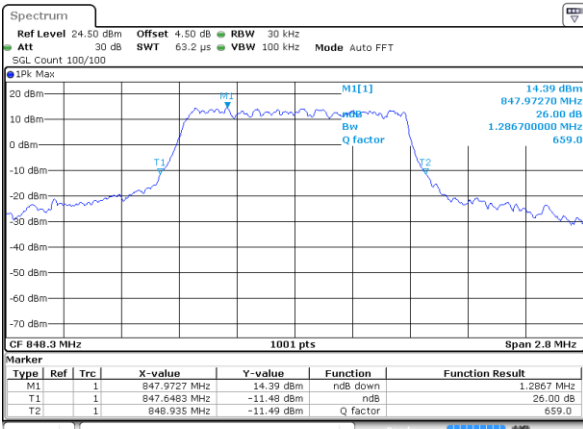

LTE Band 26

Lowest Channel / 1.4MHz / QPSK

Date: 18 AUG 2017 21:47:51

Lowest Channel / 1.4MHz / 16QAM

Date: 18 AUG 2017 21:48:16

Middle Channel / 1.4MHz / QPSK

Date: 18 AUG 2017 21:48:49

Middle Channel / 1.4MHz / 16QAM

Date: 18 AUG 2017 21:49:25

Highest Channel / 1.4MHz / QPSK

Date: 18 AUG 2017 21:50:13

Highest Channel / 1.4MHz / 16QAM

Date: 18 AUG 2017 21:50:43

LTE Band 26

Lowest Channel / 3MHz / QPSK

Date: 18 AUG 2017 22:23:24