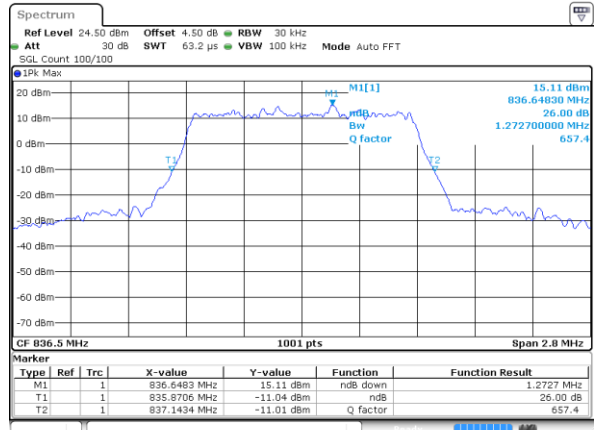

LTE Band 26

Lowest Channel / 1.4MHz / QPSK

Date: 18 AUG 2017 21:47:51

Lowest Channel / 1.4MHz / 16QAM

Date: 18 AUG 2017 21:48:16

Middle Channel / 1.4MHz / QPSK

Date: 18 AUG 2017 21:48:49

Middle Channel / 1.4MHz / 16QAM

Date: 18 AUG 2017 21:49:25

Highest Channel / 1.4MHz / QPSK

Date: 18 AUG 2017 21:50:13

Highest Channel / 1.4MHz / 16QAM

Date: 18 AUG 2017 21:50:43

LTE Band 26

Lowest Channel / 3MHz / QPSK

Date: 18 AUG 2017 22:23:24