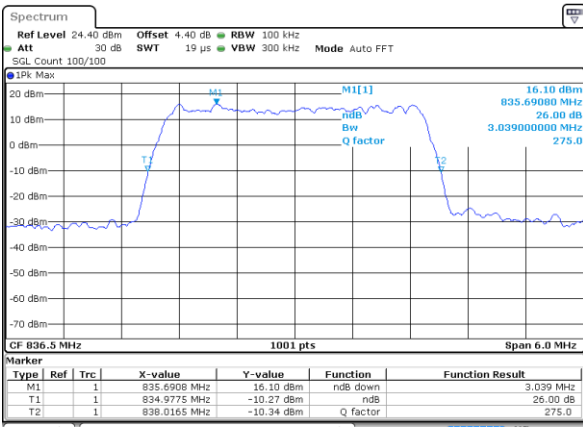

LTE Band 5

Lowest Channel / 3MHz / QPSK

Date: 17 AUG 2017 09:45:46

Lowest Channel / 3MHz / 16QAM

Date: 17 AUG 2017 09:45:56

Middle Channel / 3MHz / QPSK

Date: 17 AUG 2017 09:54:51

Middle Channel / 3MHz / 16QAM

Date: 17 AUG 2017 09:55:02

Highest Channel / 3MHz / QPSK

Date: 17 AUG 2017 09:57:25

Highest Channel / 3MHz / 16QAM

Date: 17 AUG 2017 09:57:36

LTE Band 5

Lowest Channel / 5MHz / QPSK

Date: 17 AUG 2017 10:06:30