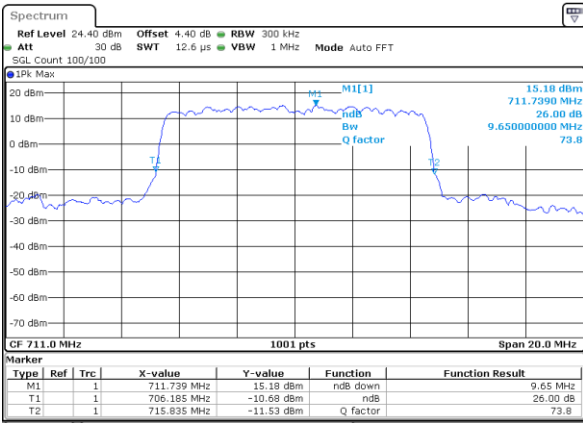

Date: 18 AUG 2017 09:46:18

Highest Channel / 5MHz / 16QAM

Date: 18 AUG 2017 09:46:08

LTE Band 12

Lowest Channel / 10MHz / QPSK

Date: 18 AUG 2017 10:03:20

Lowest Channel / 10MHz / 16QAM

Date: 18 AUG 2017 10:03:10

Middle Channel / 10MHz / QPSK

Date: 18 AUG 2017 10:21:32

Middle Channel / 10MHz / 16QAM

Date: 18 AUG 2017 10:21:44

Highest Channel / 10MHz / QPSK

Date: 18 AUG 2017 10:02:41

Highest Channel / 10MHz / 16QAM

Date: 18 AUG 2017 10:02:31

LTE Band 13

Lowest Channel / 5MHz / QPSK

Date: 18 AUG 2017 11:03:10

Lowest Channel / 5MHz / 16QAM

Date: 18 AUG 2017 11:03:20

Middle Channel / 5MHz / QPSK

Date: 18 AUG 2017 11:12:08

Middle Channel / 5MHz / 16QAM

Date: 18 AUG 2017 11:12:18

Highest Channel / 5MHz / QPSK

Date: 18 AUG 2017 11:14:46

Highest Channel / 5MHz / 16QAM

Date: 18 AUG 2017 11:14:36

LTE Band 13

Middle Channel / 10MHz / QPSK

Date: 18 AUG 2017 11:25:32