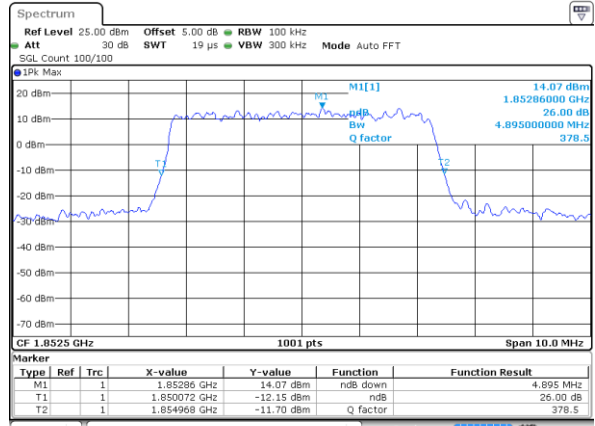

Highest Channel / 3MHz / QPSK

Date: 17 AUG 2017 20:13:42

Highest Channel / 3MHz / 16QAM

Date: 17 AUG 2017 20:14:04

LTE Band 25

Lowest Channel / 5MHz / QPSK

Date: 17 AUG 2017 20:47:24

Lowest Channel / 5MHz / 16QAM