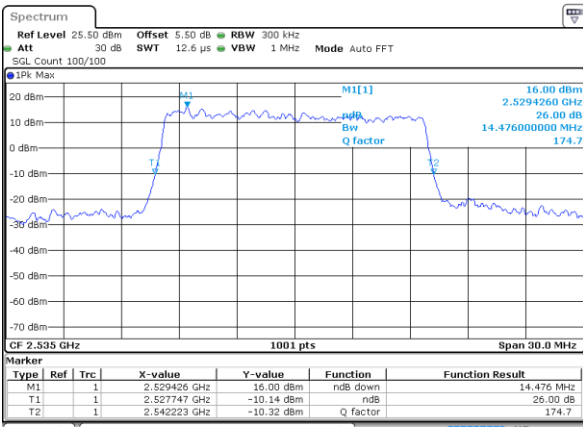

Date: 17 AUG 2017 11:12:50

LTE Band 7

Lowest Channel / 15MHz / QPSK

Date: 17 AUG 2017 11:24:39

Lowest Channel / 15MHz / 16QAM

Date: 17 AUG 2017 11:24:59

Middle Channel / 15MHz / QPSK

Date: 17 AUG 2017 11:25:40

Middle Channel / 15MHz / 16QAM

Date: 17 AUG 2017 11:25:19

Highest Channel / 15MHz / QPSK

Date: 17 AUG 2017 11:26:01

Highest Channel / 15MHz / 16QAM

Date: 17 AUG 2017 11:26:25

LTE Band 7

Lowest Channel / 20MHz / QPSK