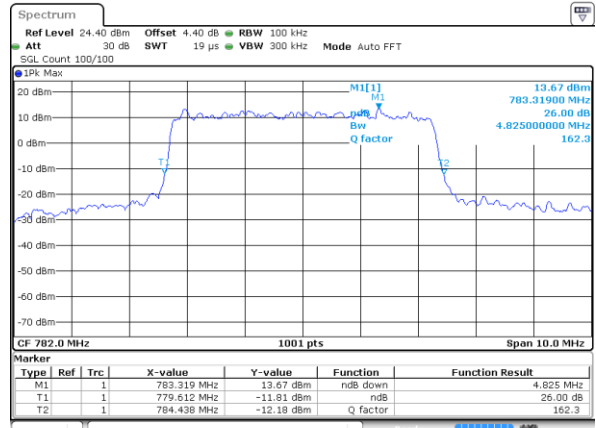

LTE Band 13

Lowest Channel / 5MHz / QPSK

Date: 18 AUG 2017 11:03:10

Lowest Channel / 5MHz / 16QAM

Date: 18 AUG 2017 11:03:20

Middle Channel / 5MHz / QPSK

Date: 18 AUG 2017 11:12:08

Middle Channel / 5MHz / 16QAM

Date: 18 AUG 2017 11:12:18

Highest Channel / 5MHz / QPSK

Date: 18 AUG 2017 11:14:46

Highest Channel / 5MHz / 16QAM

Date: 18 AUG 2017 11:14:36

LTE Band 13

Middle Channel / 10MHz / QPSK

Date: 18 AUG 2017 11:25:32