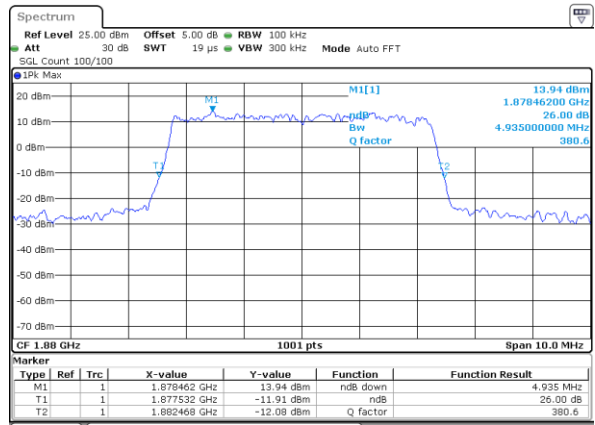

Lowest Channel / 3MHz / QPSK

Date: 17 AUG 2017 20:11:34

Lowest Channel / 3MHz / 16QAM

Date: 17 AUG 2017 20:11:56

Middle Channel / 3MHz / QPSK

Date: 17 AUG 2017 20:13:21

Middle Channel / 3MHz / 16QAM

Date: 17 AUG 2017 20:13:00

Highest Channel / 3MHz / QPSK

Date: 17 AUG 2017 20:13:42

Highest Channel / 3MHz / 16QAM

Date: 17 AUG 2017 20:14:04

LTE Band 25

Lowest Channel / 5MHz / QPSK

Date: 17 AUG 2017 20:47:24

Lowest Channel / 5MHz / 16QAM

Date: 17 AUG 2017 20:47:46

Middle Channel / 5MHz / QPSK

Date: 17 AUG 2017 21:01:33

Middle Channel / 5MHz / 16QAM

Date: 17 AUG 2017 21:01:11

Highest Channel / 5MHz / QPSK

Date: 17 AUG 2017 21:01:54

Highest Channel / 5MHz / 16QAM