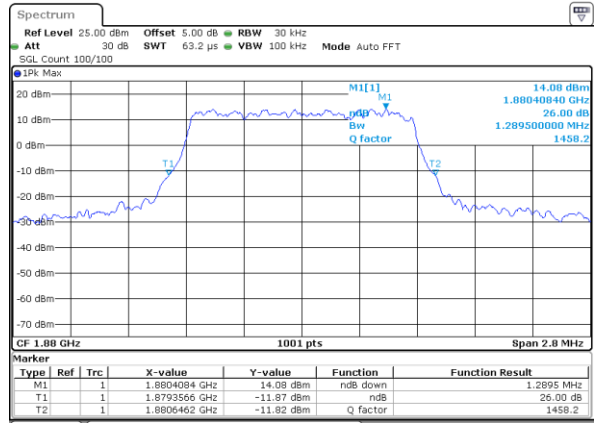

Date: 18 AUG 2017 11:12:18

Highest Channel / 5MHz / QPSK

Date: 18 AUG 2017 11:14:46

Highest Channel / 5MHz / 16QAM

Date: 18 AUG 2017 11:14:36

LTE Band 13

Middle Channel / 10MHz / QPSK

Date: 18 AUG 2017 11:25:32

Middle Channel / 10MHz / 16QAM

Date: 18 AUG 2017 11:25:22

LTE Band 25

Lowest Channel / 1.4MHz / QPSK

Date: 17 AUG 2017 19:38:02

Lowest Channel / 1.4MHz / 16QAM

Date: 17 AUG 2017 19:38:24

Middle Channel / 1.4MHz / QPSK

Date: 17 AUG 2017 19:52:26

Middle Channel / 1.4MHz / 16QAM

Date: 17 AUG 2017 19:52:48

Highest Channel / 1.4MHz / QPSK

Date: 17 AUG 2017 19:56:17

Highest Channel / 1.4MHz / 16QAM

Date: 17 AUG 2017 19:56:38

LTE Band 25