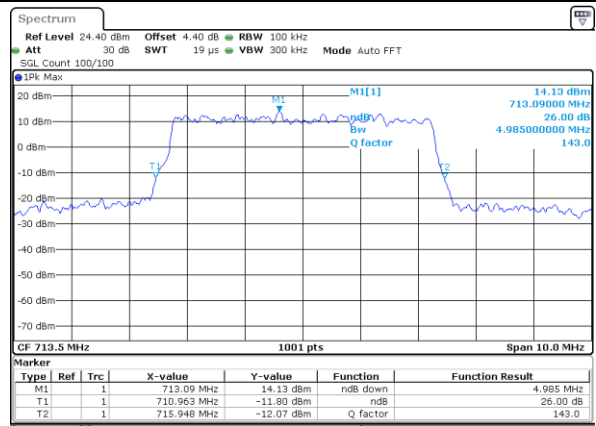

Middle Channel / 3MHz / 16QAM

Date: 18 AUG 2017 09:30:14

Highest Channel / 3MHz / QPSK

Date: 18 AUG 2017 09:29:54

Highest Channel / 3MHz / 16QAM

Date: 18 AUG 2017 09:29:45

LTE Band 12

Lowest Channel / 5MHz / QPSK

Date: 18 AUG 2017 09:46:57

Lowest Channel / 5MHz / 16QAM

Date: 18 AUG 2017 09:46:47

Middle Channel / 5MHz / QPSK

Date: 18 AUG 2017 09:46:27

Middle Channel / 5MHz / 16QAM

Date: 18 AUG 2017 09:46:37

Highest Channel / 5MHz / QPSK

Date: 18 AUG 2017 09:46:18

Highest Channel / 5MHz / 16QAM

Date: 18 AUG 2017 09:46:08

LTE Band 12

Lowest Channel / 10MHz / QPSK

Date: 18 AUG 2017 10:03:20

Lowest Channel / 10MHz / 16QAM

Date: 18 AUG 2017 10:03:10