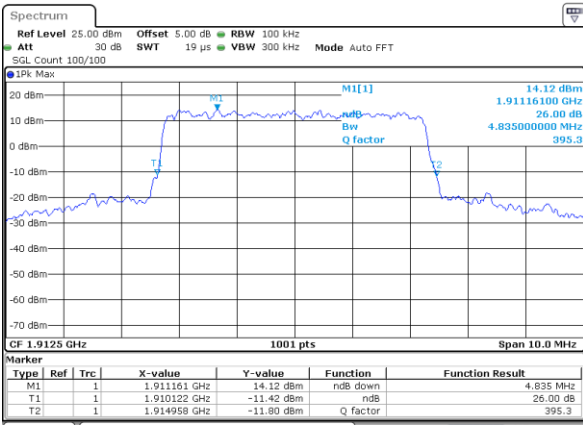

Highest Channel / 3MHz / QPSK

Date: 17 AUG 2017 20:13:42

Highest Channel / 3MHz / 16QAM

Date: 17 AUG 2017 20:14:04

LTE Band 25

Lowest Channel / 5MHz / QPSK

Date: 17 AUG 2017 20:47:24

Lowest Channel / 5MHz / 16QAM

Date: 17 AUG 2017 20:47:46

Middle Channel / 5MHz / QPSK

Date: 17 AUG 2017 21:01:33

Middle Channel / 5MHz / 16QAM

Date: 17 AUG 2017 21:01:11

Highest Channel / 5MHz / QPSK

Date: 17 AUG 2017 21:01:54

Highest Channel / 5MHz / 16QAM

Date: 17 AUG 2017 21:02:15

LTE Band 25

Lowest Channel / 10MHz / QPSK

Date: 17 AUG 2017 21:12:33

Lowest Channel / 10MHz / 16QAM

Date: 17 AUG 2017 21:12:55

Middle Channel / 10MHz / QPSK

Date: 17 AUG 2017 21:26:42