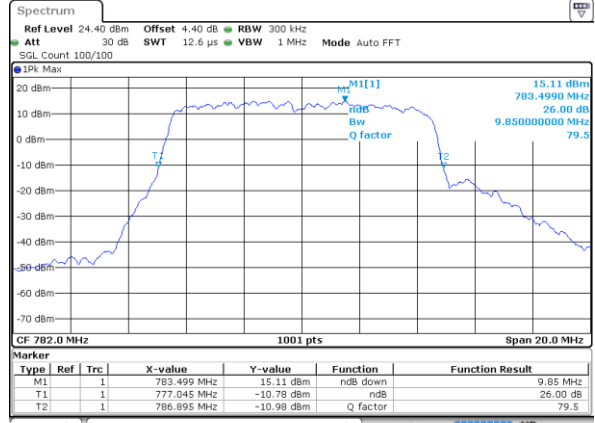

LTE Band 13

Lowest Channel / 5MHz / QPSK

Date: 18 AUG 2017 11:03:10

Lowest Channel / 5MHz / 16QAM

Date: 18 AUG 2017 11:03:20

Middle Channel / 5MHz / QPSK

Date: 18 AUG 2017 11:12:08

Middle Channel / 5MHz / 16QAM

Date: 18 AUG 2017 11:12:18

Highest Channel / 5MHz / QPSK

Date: 18 AUG 2017 11:14:46

Highest Channel / 5MHz / 16QAM

Date: 18 AUG 2017 11:14:36

LTE Band 13

Middle Channel / 10MHz / QPSK

Date: 18 AUG 2017 11:25:32

Middle Channel / 10MHz / 16QAM

Date: 18 AUG 2017 11:25:22

LTE Band 25

Lowest Channel / 1.4MHz / QPSK

Date: 17 AUG 2017 19:38:02

Lowest Channel / 1.4MHz / 16QAM

Date: 17 AUG 2017 19:38:24

Middle Channel / 1.4MHz / QPSK

Date: 17 AUG 2017 19:52:26

Middle Channel / 1.4MHz / 16QAM

Date: 17 AUG 2017 19:52:48

Highest Channel / 1.4MHz / QPSK

Date: 17 AUG 2017 19:56:17

Highest Channel / 1.4MHz / 16QAM

Date: 17 AUG 2017 19:56:38

LTE Band 25