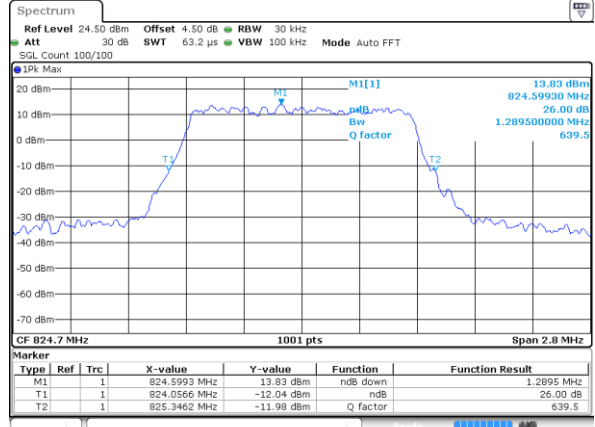

Date: 17 AUG 2017 21:52:16

Highest Channel / 15MHz / 16QAM

Date: 17 AUG 2017 21:52:38

LTE Band 25

Lowest Channel / 20MHz / QPSK

Date: 17 AUG 2017 22:02:57

Lowest Channel / 20MHz / 16QAM

Date: 17 AUG 2017 22:03:18

Middle Channel / 20MHz / QPSK

Date: 17 AUG 2017 22:17:06

Middle Channel / 20MHz / 16QAM

Date: 17 AUG 2017 22:16:45

Highest Channel / 20MHz / QPSK

Date: 17 AUG 2017 22:17:27

Highest Channel / 20MHz / 16QAM

Date: 17 AUG 2017 22:17:49

LTE Band 26

Lowest Channel / 1.4MHz / QPSK

Date: 18 AUG 2017 21:47:51

Lowest Channel / 1.4MHz / 16QAM

Date: 18 AUG 2017 21:48:16

Middle Channel / 1.4MHz / QPSK

Date: 18 AUG 2017 21:48:49

Middle Channel / 1.4MHz / 16QAM

Date: 18 AUG 2017 21:49:25

Highest Channel / 1.4MHz / QPSK

Date: 18 AUG 2017 21:50:13

Highest Channel / 1.4MHz / 16QAM

Date: 18 AUG 2017 21:50:43

LTE Band 26

Lowest Channel / 3MHz / QPSK

Date: 18 AUG 2017 22:23:24