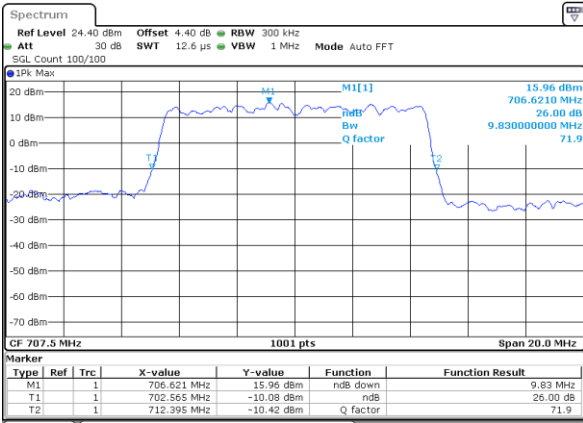

Date: 18 AUG 2017 09:46:18

Highest Channel / 5MHz / 16QAM

Date: 18 AUG 2017 09:46:08

LTE Band 12

Lowest Channel / 10MHz / QPSK

Date: 18 AUG 2017 10:03:20

Lowest Channel / 10MHz / 16QAM

Date: 18 AUG 2017 10:03:10

Middle Channel / 10MHz / QPSK

Date: 18 AUG 2017 10:21:32

Middle Channel / 10MHz / 16QAM

Date: 18 AUG 2017 10:21:44

Highest Channel / 10MHz / QPSK

Date: 18 AUG 2017 10:02:41

Highest Channel / 10MHz / 16QAM

Date: 18 AUG 2017 10:02:31