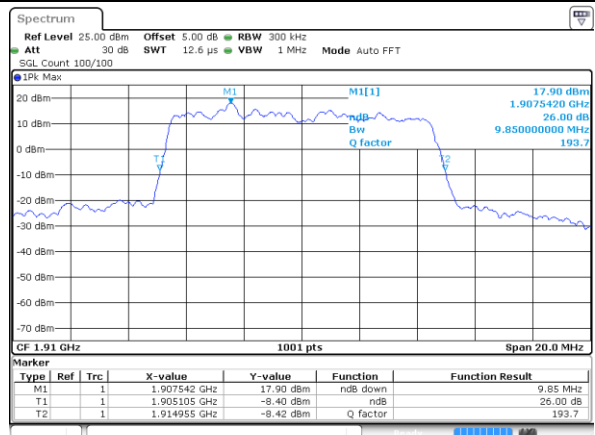

Date: 17 AUG 2017 21:02:15

LTE Band 25

Lowest Channel / 10MHz / QPSK

Date: 17 AUG 2017 21:12:33

Lowest Channel / 10MHz / 16QAM

Date: 17 AUG 2017 21:12:55

Middle Channel / 10MHz / QPSK

Date: 17 AUG 2017 21:26:42

Middle Channel / 10MHz / 16QAM

Date: 17 AUG 2017 21:26:20

Highest Channel / 10MHz / QPSK

Date: 17 AUG 2017 21:27:03

Highest Channel / 10MHz / 16QAM

Date: 17 AUG 2017 21:27:24

LTE Band 25

Lowest Channel / 15MHz / QPSK