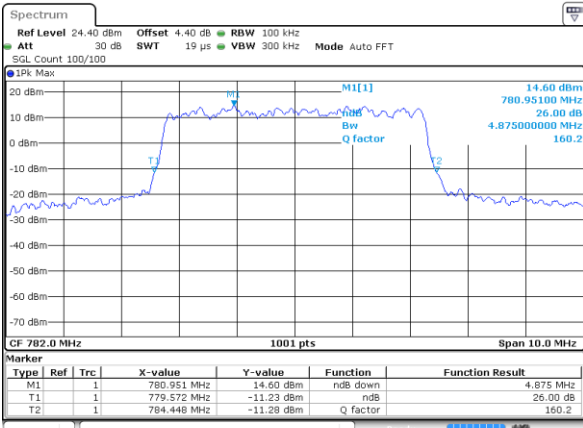

LTE Band 13

Lowest Channel / 5MHz / QPSK

Date: 18 AUG 2017 11:03:10

Lowest Channel / 5MHz / 16QAM

Date: 18 AUG 2017 11:03:20

Middle Channel / 5MHz / QPSK

Date: 18 AUG 2017 11:12:08

Middle Channel / 5MHz / 16QAM

Date: 18 AUG 2017 11:12:18

Highest Channel / 5MHz / QPSK

Date: 18 AUG 2017 11:14:46

Highest Channel / 5MHz / 16QAM

Date: 18 AUG 2017 11:14:36

LTE Band 13

Middle Channel / 10MHz / QPSK

Date: 18 AUG 2017 11:25:32