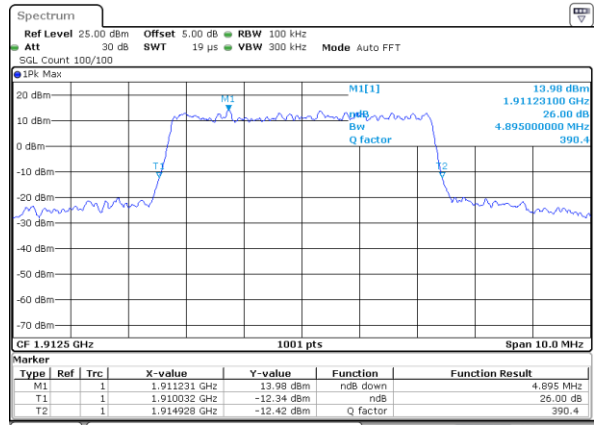

Highest Channel / 3MHz / QPSK

Date: 17 AUG 2017 20:13:42

Highest Channel / 3MHz / 16QAM

Date: 17 AUG 2017 20:14:04

LTE Band 25

Lowest Channel / 5MHz / QPSK

Date: 17 AUG 2017 20:47:24

Lowest Channel / 5MHz / 16QAM

Date: 17 AUG 2017 20:47:46

Middle Channel / 5MHz / QPSK

Date: 17 AUG 2017 21:01:33

Middle Channel / 5MHz / 16QAM

Date: 17 AUG 2017 21:01:11

Highest Channel / 5MHz / QPSK

Date: 17 AUG 2017 21:01:54

Highest Channel / 5MHz / 16QAM

Date: 17 AUG 2017 21:02:15

LTE Band 25

Lowest Channel / 10MHz / QPSK

Date: 17 AUG 2017 21:12:33

Lowest Channel / 10MHz / 16QAM

Date: 17 AUG 2017 21:12:55

Middle Channel / 10MHz / QPSK

Date: 17 AUG 2017 21:26:42