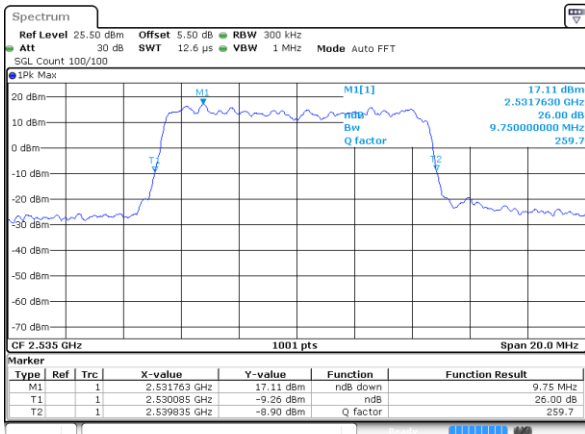

Middle Channel / 10MHz / QPSK

Date: 17 AUG 2017 11:12:06