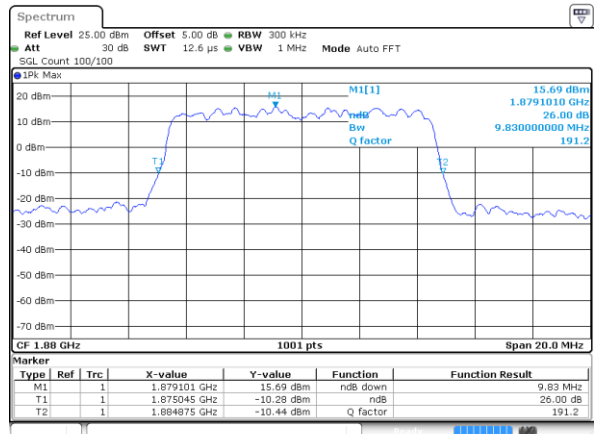

Date: 17 AUG 2017 21:02:15

LTE Band 25

Lowest Channel / 10MHz / QPSK

Date: 17 AUG 2017 21:12:33

Lowest Channel / 10MHz / 16QAM

Date: 17 AUG 2017 21:12:55

Middle Channel / 10MHz / QPSK

Date: 17 AUG 2017 21:26:42

Middle Channel / 10MHz / 16QAM

Date: 17 AUG 2017 21:26:20

Highest Channel / 10MHz / QPSK

Date: 17 AUG 2017 21:27:03

Highest Channel / 10MHz / 16QAM

Date: 17 AUG 2017 21:27:24

LTE Band 25

Lowest Channel / 15MHz / QPSK