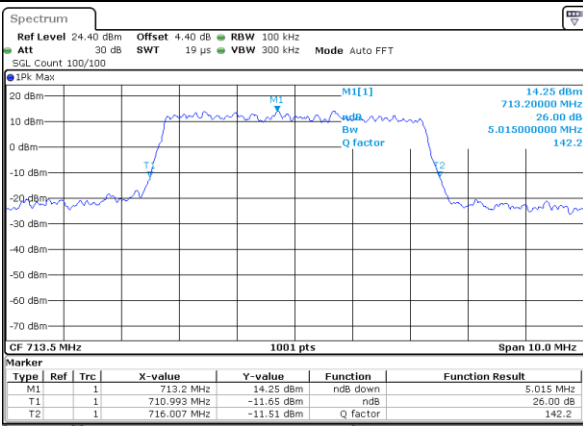

Middle Channel / 3MHz / 16QAM

Date: 18 AUG 2017 09:30:14

Highest Channel / 3MHz / QPSK

Date: 18 AUG 2017 09:29:54

Highest Channel / 3MHz / 16QAM

Date: 18 AUG 2017 09:29:45

LTE Band 12

Lowest Channel / 5MHz / QPSK

Date: 18 AUG 2017 09:46:57

Lowest Channel / 5MHz / 16QAM

Date: 18 AUG 2017 09:46:47

Middle Channel / 5MHz / QPSK

Date: 18 AUG 2017 09:46:27

Middle Channel / 5MHz / 16QAM

Date: 18 AUG 2017 09:46:37

Highest Channel / 5MHz / QPSK

Date: 18 AUG 2017 09:46:18

Highest Channel / 5MHz / 16QAM

Date: 18 AUG 2017 09:46:08

LTE Band 12

Lowest Channel / 10MHz / QPSK

Date: 18 AUG 2017 10:03:20

Lowest Channel / 10MHz / 16QAM

Date: 18 AUG 2017 10:03:10