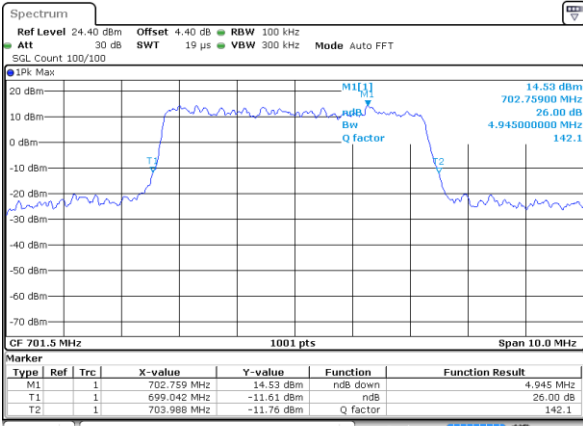

Middle Channel / 3MHz / 16QAM

Date: 18 AUG 2017 09:30:14

Highest Channel / 3MHz / QPSK

Date: 18 AUG 2017 09:29:54

Highest Channel / 3MHz / 16QAM

Date: 18 AUG 2017 09:29:45

LTE Band 12

Lowest Channel / 5MHz / QPSK