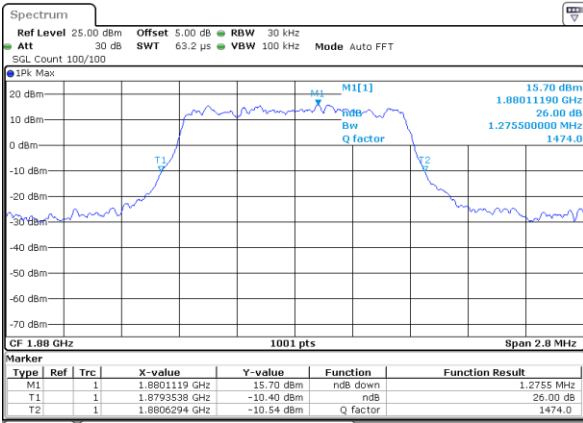

Date: 18 AUG 2017 11:12:18

Highest Channel / 5MHz / QPSK

Date: 18 AUG 2017 11:14:46

Highest Channel / 5MHz / 16QAM

Date: 18 AUG 2017 11:14:36

LTE Band 13

Middle Channel / 10MHz / QPSK

Date: 18 AUG 2017 11:25:32

Middle Channel / 10MHz / 16QAM

Date: 18 AUG 2017 11:25:22

LTE Band 25

Lowest Channel / 1.4MHz / QPSK

Date: 17 AUG 2017 19:38:02

Lowest Channel / 1.4MHz / 16QAM

Date: 17 AUG 2017 19:38:24

Middle Channel / 1.4MHz / QPSK

Date: 17 AUG 2017 19:52:26

Middle Channel / 1.4MHz / 16QAM

Date: 17 AUG 2017 19:52:48

Highest Channel / 1.4MHz / QPSK

Date: 17 AUG 2017 19:56:17

Highest Channel / 1.4MHz / 16QAM

Date: 17 AUG 2017 19:56:38

LTE Band 25