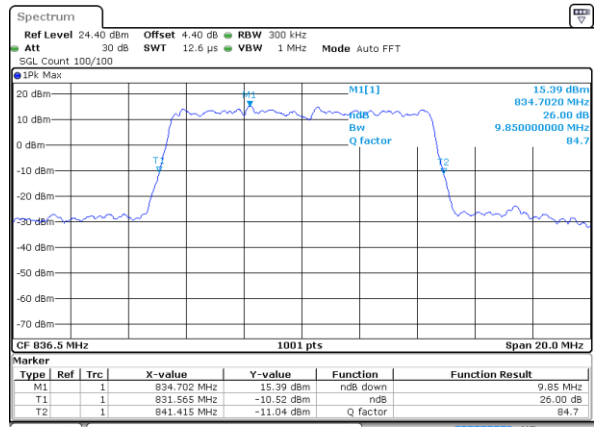

Highest Channel / 5MHz / 16QAM

Date: 17 AUG 2017 10:18:19

LTE Band 5

Lowest Channel / 10MHz / QPSK

Date: 17 AUG 2017 10:27:13

Lowest Channel / 10MHz / 16QAM

Date: 17 AUG 2017 10:27:24

Middle Channel / 10MHz / QPSK

Date: 17 AUG 2017 10:36:18

Middle Channel / 10MHz / 16QAM

Date: 17 AUG 2017 10:36:28

Highest Channel / 10MHz / QPSK

Date: 17 AUG 2017 10:38:50

Highest Channel / 10MHz / 16QAM

Date: 17 AUG 2017 10:39:01

LTE Band 7