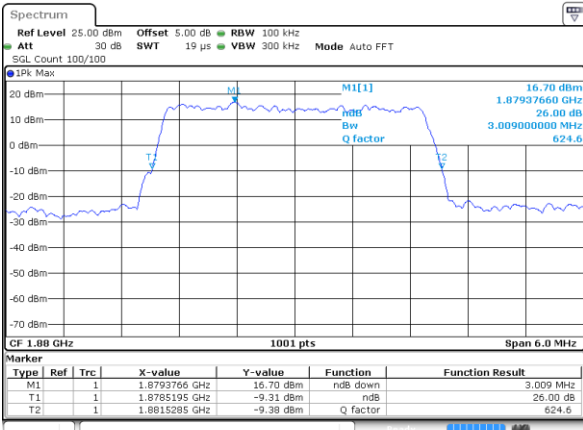

Date: 17 AUG 2017 19:52:26

Middle Channel / 1.4MHz / 16QAM

Date: 17 AUG 2017 19:52:48

Highest Channel / 1.4MHz / QPSK

Date: 17 AUG 2017 19:56:17

Highest Channel / 1.4MHz / 16QAM

Date: 17 AUG 2017 19:56:38

LTE Band 25

Lowest Channel / 3MHz / QPSK

Date: 17 AUG 2017 20:11:34

Lowest Channel / 3MHz / 16QAM

Date: 17 AUG 2017 20:11:56

Middle Channel / 3MHz / QPSK

Date: 17 AUG 2017 20:13:21

Middle Channel / 3MHz / 16QAM

Date: 17 AUG 2017 20:13:00

Highest Channel / 3MHz / QPSK

Date: 17 AUG 2017 20:13:42

Highest Channel / 3MHz / 16QAM

Date: 17 AUG 2017 20:14:04

LTE Band 25

Lowest Channel / 5MHz / QPSK

Date: 17 AUG 2017 20:47:24

Lowest Channel / 5MHz / 16QAM