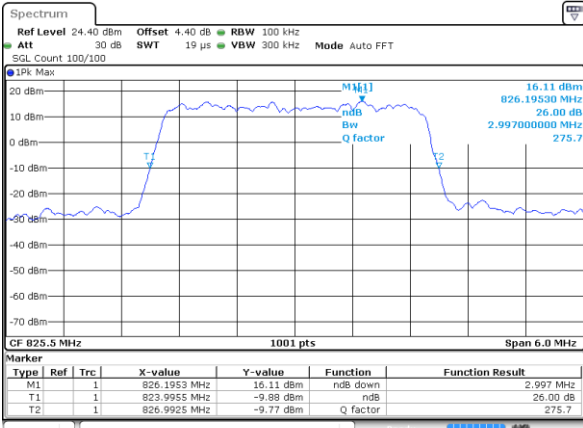

LTE Band 5

Lowest Channel / 3MHz / QPSK

Date: 17 AUG 2017 09:45:46

Lowest Channel / 3MHz / 16QAM

Date: 17 AUG 2017 09:45:56

Middle Channel / 3MHz / QPSK

Date: 17 AUG 2017 09:54:51

Middle Channel / 3MHz / 16QAM

Date: 17 AUG 2017 09:55:02

Highest Channel / 3MHz / QPSK

Date: 17 AUG 2017 09:57:25

Highest Channel / 3MHz / 16QAM

Date: 17 AUG 2017 09:57:36

LTE Band 5

Lowest Channel / 5MHz / QPSK

Date: 17 AUG 2017 10:06:30