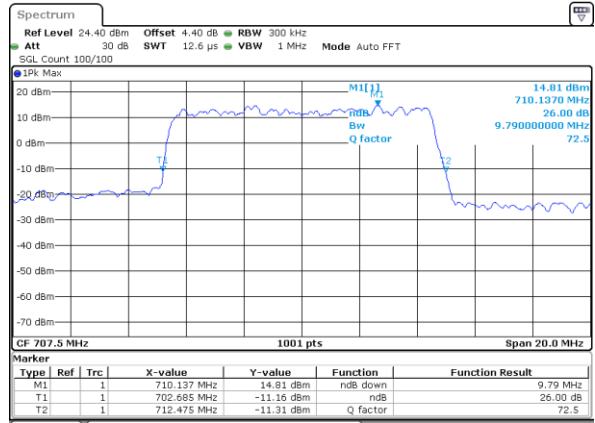

Date: 18 AUG 2017 09:46:18

Highest Channel / 5MHz / 16QAM

Date: 18 AUG 2017 09:46:08

LTE Band 12

Lowest Channel / 10MHz / QPSK

Date: 18 AUG 2017 10:03:20

Lowest Channel / 10MHz / 16QAM

Date: 18 AUG 2017 10:03:10

Middle Channel / 10MHz / QPSK

Date: 18 AUG 2017 10:21:32

Middle Channel / 10MHz / 16QAM

Date: 18 AUG 2017 10:21:44

Highest Channel / 10MHz / QPSK

Date: 18 AUG 2017 10:02:41

Highest Channel / 10MHz / 16QAM

Date: 18 AUG 2017 10:02:31