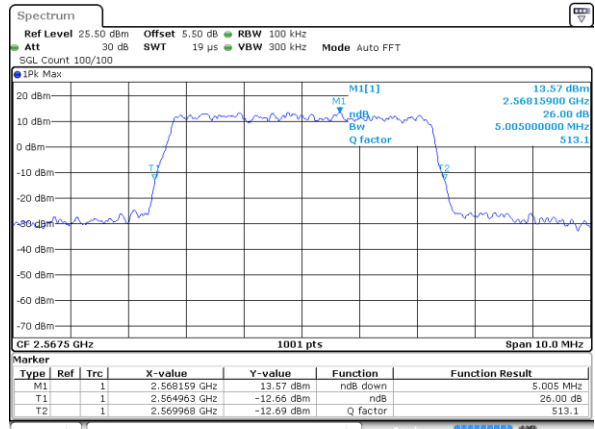

Date: 17 AUG 2017 10:36:18

Middle Channel / 10MHz / 16QAM

Date: 17 AUG 2017 10:36:28

Highest Channel / 10MHz / QPSK

Date: 17 AUG 2017 10:38:50

Highest Channel / 10MHz / 16QAM

Date: 17 AUG 2017 10:39:01

LTE Band 7

Lowest Channel / 5MHz / QPSK

Date: 17 AUG 2017 10:53:54

Lowest Channel / 5MHz / 16QAM

Date: 17 AUG 2017 10:54:17

Middle Channel / 5MHz / QPSK

Date: 17 AUG 2017 10:55:00

Middle Channel / 5MHz / 16QAM

Date: 17 AUG 2017 10:54:38

Highest Channel / 5MHz / QPSK

Date: 17 AUG 2017 10:55:21

Highest Channel / 5MHz / 16QAM

Date: 17 AUG 2017 10:55:41

LTE Band 7

Lowest Channel / 10MHz / QPSK

Date: 17 AUG 2017 11:05:10

Lowest Channel / 10MHz / 16QAM