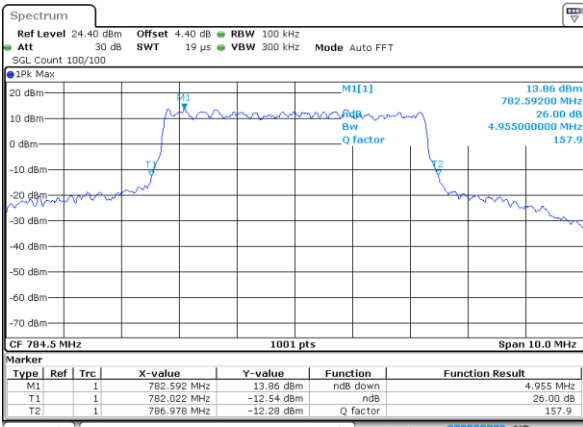

LTE Band 13

Lowest Channel / 5MHz / QPSK

Date: 18 AUG 2017 11:03:10

Lowest Channel / 5MHz / 16QAM

Date: 18 AUG 2017 11:03:20

Middle Channel / 5MHz / QPSK

Date: 18 AUG 2017 11:12:08

Middle Channel / 5MHz / 16QAM

Date: 18 AUG 2017 11:12:18

Highest Channel / 5MHz / QPSK

Date: 18 AUG 2017 11:14:46

Highest Channel / 5MHz / 16QAM

Date: 18 AUG 2017 11:14:36

LTE Band 13

Middle Channel / 10MHz / QPSK

Date: 18 AUG 2017 11:25:32