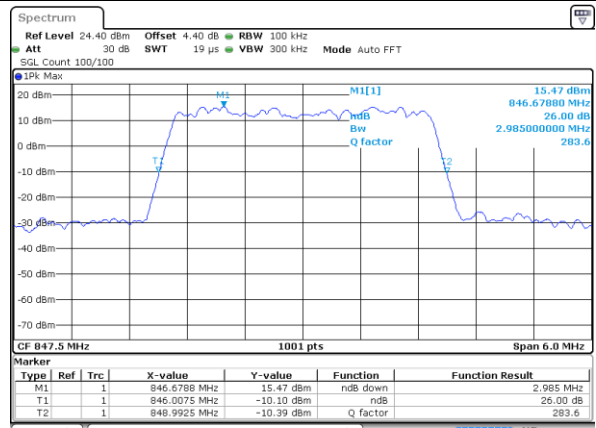

LTE Band 5

Lowest Channel / 3MHz / QPSK

Date: 17 AUG 2017 09:45:46

Lowest Channel / 3MHz / 16QAM

Date: 17 AUG 2017 09:45:56

Middle Channel / 3MHz / QPSK

Date: 17 AUG 2017 09:54:51

Middle Channel / 3MHz / 16QAM

Date: 17 AUG 2017 09:55:02

Highest Channel / 3MHz / QPSK

Date: 17 AUG 2017 09:57:25

Highest Channel / 3MHz / 16QAM

Date: 17 AUG 2017 09:57:36

LTE Band 5

Lowest Channel / 5MHz / QPSK

Date: 17 AUG 2017 10:06:30