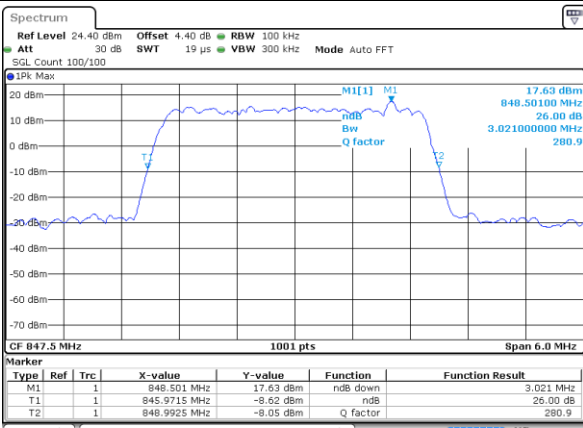

LTE Band 5

Lowest Channel / 3MHz / QPSK

Date: 17 AUG 2017 09:45:46

Lowest Channel / 3MHz / 16QAM

Date: 17 AUG 2017 09:45:56

Middle Channel / 3MHz / QPSK

Date: 17 AUG 2017 09:54:51

Middle Channel / 3MHz / 16QAM

Date: 17 AUG 2017 09:55:02

Highest Channel / 3MHz / QPSK

Date: 17 AUG 2017 09:57:25

Highest Channel / 3MHz / 16QAM

Date: 17 AUG 2017 09:57:36

LTE Band 5

Lowest Channel / 5MHz / QPSK

Date: 17 AUG 2017 10:06:30