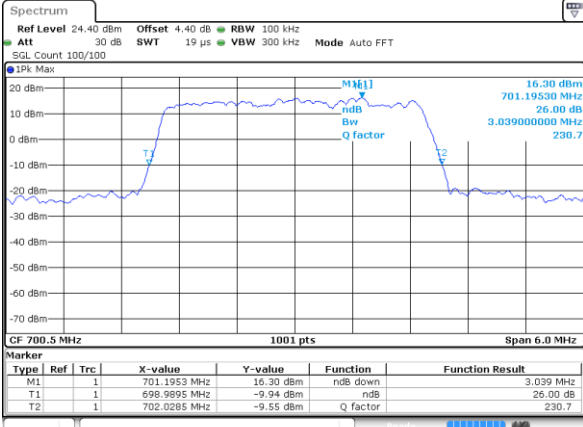

LTE Band 12

Lowest Channel / 3MHz / QPSK

Date: 18 AUG 2017 09:30:34