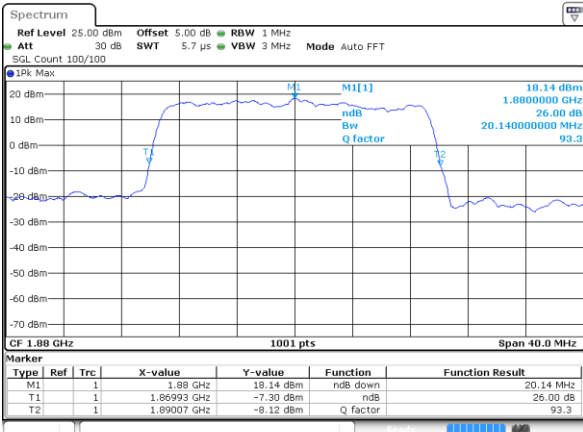

Middle Channel / 20MHz / QPSK

Date: 17 AUG 2017 22:17:06