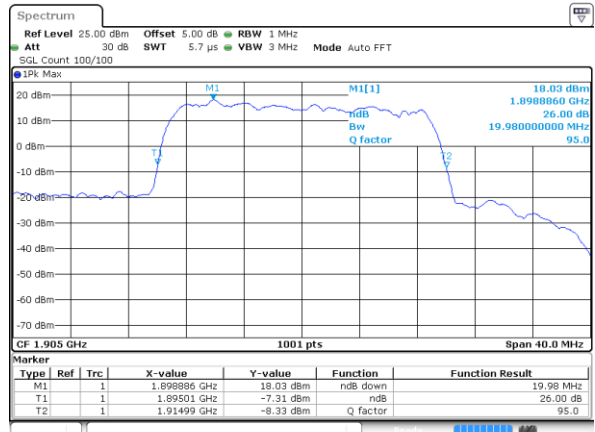

Date: 17 AUG 2017 21:52:16

Highest Channel / 15MHz / 16QAM

Date: 17 AUG 2017 21:52:38

LTE Band 25

Lowest Channel / 20MHz / QPSK

Date: 17 AUG 2017 22:02:57

Lowest Channel / 20MHz / 16QAM

Date: 17 AUG 2017 22:03:18

Middle Channel / 20MHz / QPSK

Date: 17 AUG 2017 22:17:06

Middle Channel / 20MHz / 16QAM

Date: 17 AUG 2017 22:16:45

Highest Channel / 20MHz / QPSK

Date: 17 AUG 2017 22:17:27

Highest Channel / 20MHz / 16QAM

Date: 17 AUG 2017 22:17:49

LTE Band 26

Lowest Channel / 1.4MHz / QPSK

Date: 18 AUG 2017 21:47:51

Lowest Channel / 1.4MHz / 16QAM

Date: 18 AUG 2017 21:48:16

Middle Channel / 1.4MHz / QPSK

Date: 18 AUG 2017 21:48:49

Middle Channel / 1.4MHz / 16QAM

Date: 18 AUG 2017 21:49:25

Highest Channel / 1.4MHz / QPSK

Date: 18 AUG 2017 21:50:13

Highest Channel / 1.4MHz / 16QAM

Date: 18 AUG 2017 21:50:43

LTE Band 26

Lowest Channel / 3MHz / QPSK

Date: 18 AUG 2017 22:23:24