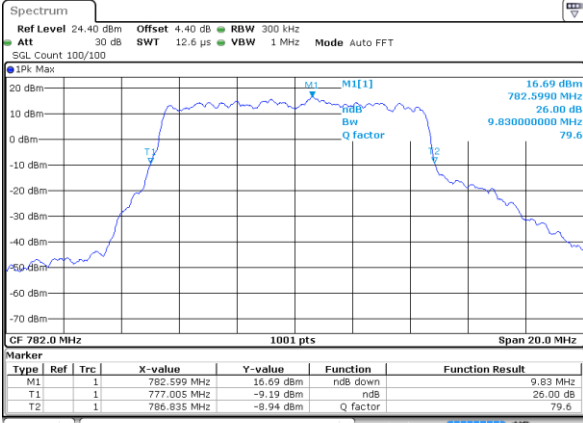

LTE Band 13

Lowest Channel / 5MHz / QPSK

Date: 18 AUG 2017 11:03:10

Lowest Channel / 5MHz / 16QAM

Date: 18 AUG 2017 11:03:20

Middle Channel / 5MHz / QPSK

Date: 18 AUG 2017 11:12:08

Middle Channel / 5MHz / 16QAM

Date: 18 AUG 2017 11:12:18

Highest Channel / 5MHz / QPSK

Date: 18 AUG 2017 11:14:46

Highest Channel / 5MHz / 16QAM

Date: 18 AUG 2017 11:14:36

LTE Band 13

Middle Channel / 10MHz / QPSK

Date: 18 AUG 2017 11:25:32

Middle Channel / 10MHz / 16QAM

Date: 18 AUG 2017 11:25:22

LTE Band 25

Lowest Channel / 1.4MHz / QPSK

Date: 17 AUG 2017 19:38:02

Lowest Channel / 1.4MHz / 16QAM

Date: 17 AUG 2017 19:38:24

Middle Channel / 1.4MHz / QPSK

Date: 17 AUG 2017 19:52:26

Middle Channel / 1.4MHz / 16QAM

Date: 17 AUG 2017 19:52:48

Highest Channel / 1.4MHz / QPSK

Date: 17 AUG 2017 19:56:17

Highest Channel / 1.4MHz / 16QAM

Date: 17 AUG 2017 19:56:38

LTE Band 25