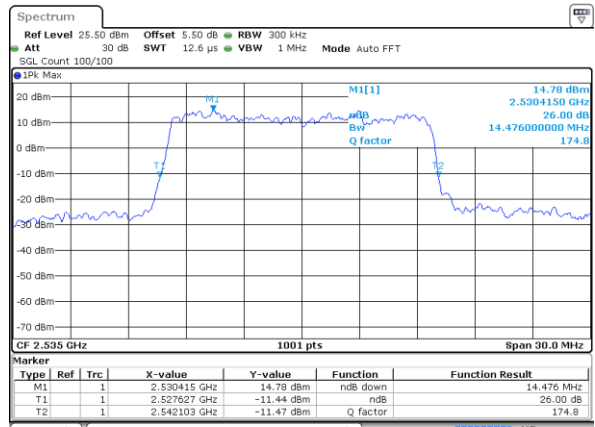

Date: 17 AUG 2017 11:12:50

LTE Band 7

Lowest Channel / 15MHz / QPSK

Date: 17 AUG 2017 11:24:39

Lowest Channel / 15MHz / 16QAM

Date: 17 AUG 2017 11:24:59

Middle Channel / 15MHz / QPSK

Date: 17 AUG 2017 11:25:40

Middle Channel / 15MHz / 16QAM

Date: 17 AUG 2017 11:25:19

Highest Channel / 15MHz / QPSK

Date: 17 AUG 2017 11:26:01

Highest Channel / 15MHz / 16QAM

Date: 17 AUG 2017 11:26:25

LTE Band 7

Lowest Channel / 20MHz / QPSK