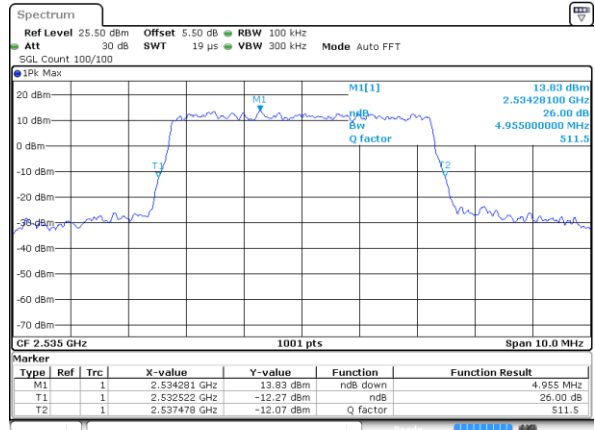

Date: 17 AUG 2017 10:36:18

Middle Channel / 10MHz / 16QAM

Date: 17 AUG 2017 10:36:28

Highest Channel / 10MHz / QPSK

Date: 17 AUG 2017 10:38:50

Highest Channel / 10MHz / 16QAM

Date: 17 AUG 2017 10:39:01

LTE Band 7

Lowest Channel / 5MHz / QPSK

Date: 17 AUG 2017 10:53:54

Lowest Channel / 5MHz / 16QAM

Date: 17 AUG 2017 10:54:17

Middle Channel / 5MHz / QPSK

Date: 17 AUG 2017 10:55:00

Middle Channel / 5MHz / 16QAM

Date: 17 AUG 2017 10:54:38

Highest Channel / 5MHz / QPSK

Date: 17 AUG 2017 10:55:21

Highest Channel / 5MHz / 16QAM

Date: 17 AUG 2017 10:55:41

LTE Band 7

Lowest Channel / 10MHz / QPSK

Date: 17 AUG 2017 11:05:10

Lowest Channel / 10MHz / 16QAM