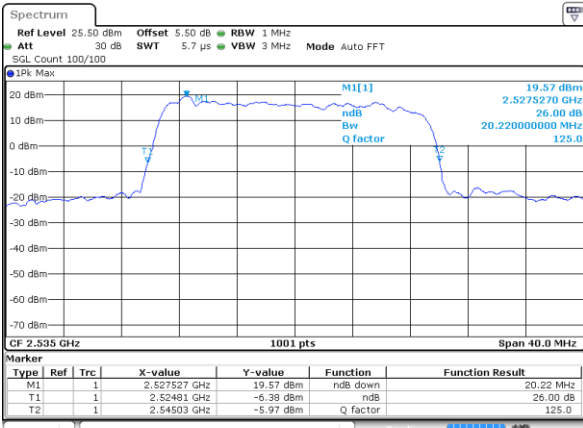

Date: 17 AUG 2017 11:12:50

LTE Band 7

Lowest Channel / 15MHz / QPSK

Date: 17 AUG 2017 11:24:39

Lowest Channel / 15MHz / 16QAM

Date: 17 AUG 2017 11:24:59

Middle Channel / 15MHz / QPSK

Date: 17 AUG 2017 11:25:40

Middle Channel / 15MHz / 16QAM

Date: 17 AUG 2017 11:25:19

Highest Channel / 15MHz / QPSK

Date: 17 AUG 2017 11:26:01

Highest Channel / 15MHz / 16QAM

Date: 17 AUG 2017 11:26:25

LTE Band 7

Lowest Channel / 20MHz / QPSK

Date: 17 AUG 2017 11:41:13

Lowest Channel / 20MHz / 16QAM

Date: 17 AUG 2017 11:41:38

Middle Channel / 20MHz / QPSK

Date: 17 AUG 2017 11:42:23

Middle Channel / 20MHz / 16QAM

Date: 17 AUG 2017 11:41:59

Highest Channel / 20MHz / QPSK