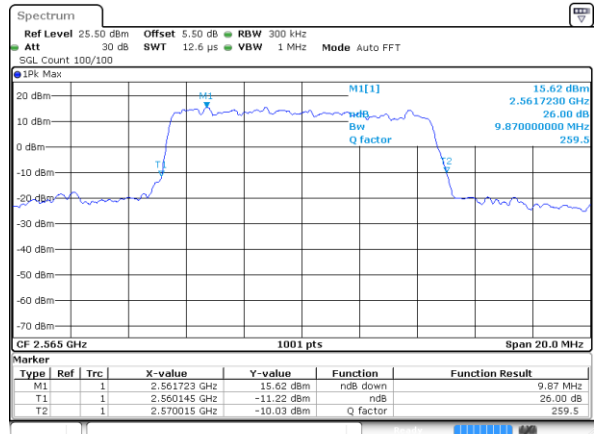

Highest Channel / 5MHz / QPSK

Date: 17 AUG 2017 10:55:21

Highest Channel / 5MHz / 16QAM

Date: 17 AUG 2017 10:55:41

LTE Band 7

Lowest Channel / 10MHz / QPSK

Date: 17 AUG 2017 11:05:10

Lowest Channel / 10MHz / 16QAM

Date: 17 AUG 2017 11:11:25

Middle Channel / 10MHz / QPSK

Date: 17 AUG 2017 11:12:06

Middle Channel / 10MHz / 16QAM

Date: 17 AUG 2017 11:11:44

Highest Channel / 10MHz / QPSK

Date: 17 AUG 2017 11:12:27

Highest Channel / 10MHz / 16QAM

Date: 17 AUG 2017 11:12:50

LTE Band 7

Lowest Channel / 15MHz / QPSK

Date: 17 AUG 2017 11:24:39

Lowest Channel / 15MHz / 16QAM

Date: 17 AUG 2017 11:24:59

Middle Channel / 15MHz / QPSK

Date: 17 AUG 2017 11:25:40