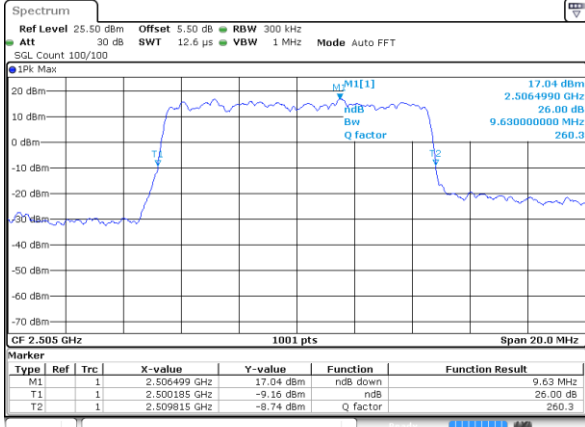

Highest Channel / 5MHz / QPSK

Date: 17 AUG 2017 10:55:21

Highest Channel / 5MHz / 16QAM

Date: 17 AUG 2017 10:55:41

LTE Band 7

Lowest Channel / 10MHz / QPSK

Date: 17 AUG 2017 11:05:10

Lowest Channel / 10MHz / 16QAM