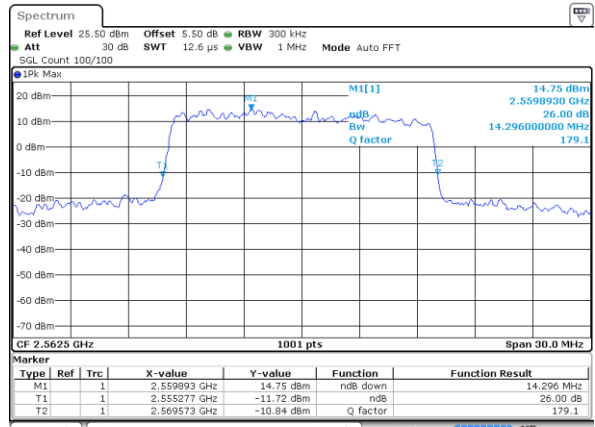

Date: 17 AUG 2017 11:12:50

LTE Band 7

Lowest Channel / 15MHz / QPSK

Date: 17 AUG 2017 11:24:39

Lowest Channel / 15MHz / 16QAM

Date: 17 AUG 2017 11:24:59

Middle Channel / 15MHz / QPSK

Date: 17 AUG 2017 11:25:40

Middle Channel / 15MHz / 16QAM

Date: 17 AUG 2017 11:25:19

Highest Channel / 15MHz / QPSK

Date: 17 AUG 2017 11:26:01

Highest Channel / 15MHz / 16QAM

Date: 17 AUG 2017 11:26:25

LTE Band 7

Lowest Channel / 20MHz / QPSK