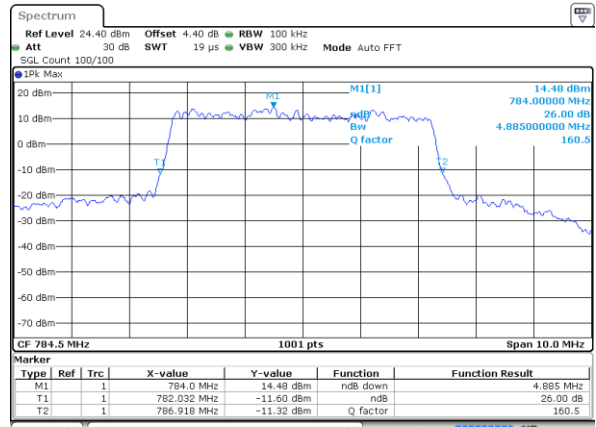

LTE Band 13

Lowest Channel / 5MHz / QPSK

Date: 18 AUG 2017 11:03:10

Lowest Channel / 5MHz / 16QAM

Date: 18 AUG 2017 11:03:20

Middle Channel / 5MHz / QPSK

Date: 18 AUG 2017 11:12:08

Middle Channel / 5MHz / 16QAM

Date: 18 AUG 2017 11:12:18

Highest Channel / 5MHz / QPSK

Date: 18 AUG 2017 11:14:46

Highest Channel / 5MHz / 16QAM

Date: 18 AUG 2017 11:14:36

LTE Band 13

Middle Channel / 10MHz / QPSK

Date: 18 AUG 2017 11:25:32