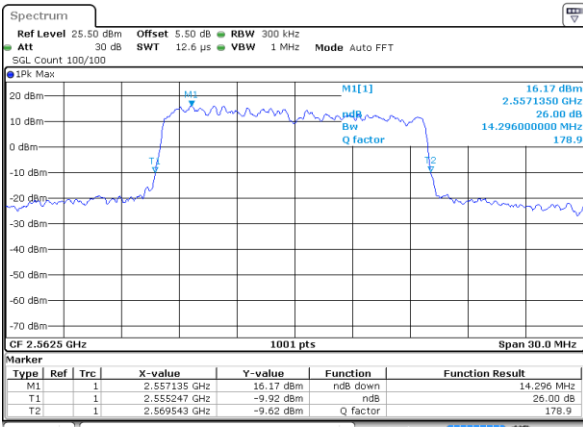

Date: 17 AUG 2017 11:12:50

LTE Band 7

Lowest Channel / 15MHz / QPSK

Date: 17 AUG 2017 11:24:39

Lowest Channel / 15MHz / 16QAM

Date: 17 AUG 2017 11:24:59

Middle Channel / 15MHz / QPSK

Date: 17 AUG 2017 11:25:40

Middle Channel / 15MHz / 16QAM

Date: 17 AUG 2017 11:25:19

Highest Channel / 15MHz / QPSK

Date: 17 AUG 2017 11:26:01

Highest Channel / 15MHz / 16QAM

Date: 17 AUG 2017 11:26:25

LTE Band 7

Lowest Channel / 20MHz / QPSK