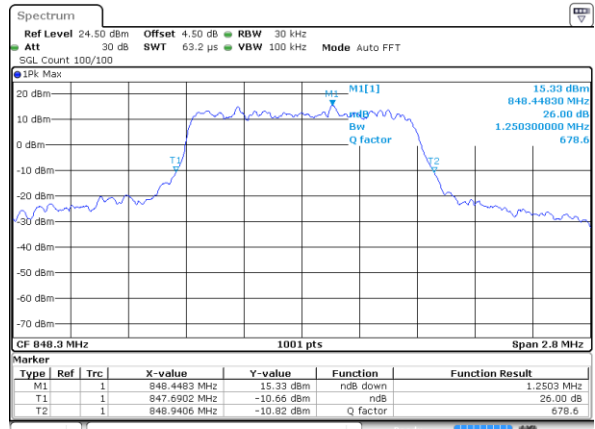

LTE Band 26

Lowest Channel / 1.4MHz / QPSK

Date: 18 AUG 2017 21:47:51

Lowest Channel / 1.4MHz / 16QAM

Date: 18 AUG 2017 21:48:16

Middle Channel / 1.4MHz / QPSK

Date: 18 AUG 2017 21:48:49

Middle Channel / 1.4MHz / 16QAM

Date: 18 AUG 2017 21:49:25

Highest Channel / 1.4MHz / QPSK

Date: 18 AUG 2017 21:50:13

Highest Channel / 1.4MHz / 16QAM

Date: 18 AUG 2017 21:50:43

LTE Band 26

Lowest Channel / 3MHz / QPSK

Date: 18 AUG 2017 22:23:24