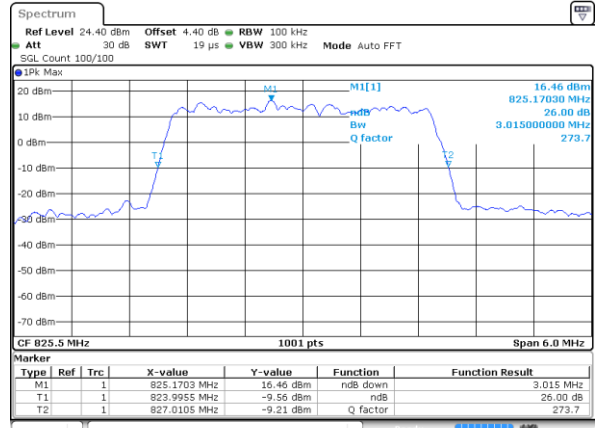

LTE Band 5

Lowest Channel / 3MHz / QPSK

Date: 17 AUG 2017 09:45:46

Lowest Channel / 3MHz / 16QAM

Date: 17 AUG 2017 09:45:56

Middle Channel / 3MHz / QPSK

Date: 17 AUG 2017 09:54:51

Middle Channel / 3MHz / 16QAM

Date: 17 AUG 2017 09:55:02

Highest Channel / 3MHz / QPSK

Date: 17 AUG 2017 09:57:25

Highest Channel / 3MHz / 16QAM

Date: 17 AUG 2017 09:57:36

LTE Band 5

Lowest Channel / 5MHz / QPSK

Date: 17 AUG 2017 10:06:30