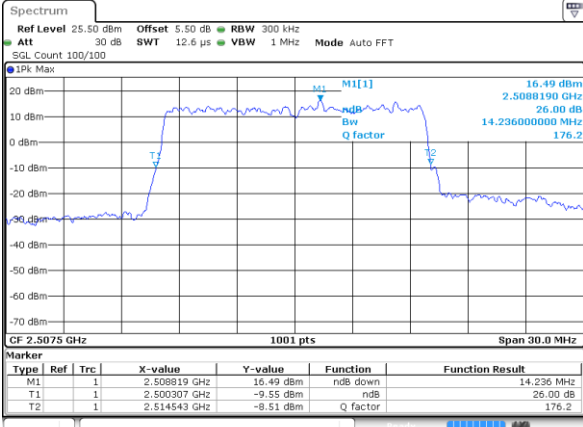

Highest Channel / 5MHz / QPSK

Date: 17 AUG 2017 10:55:21

Highest Channel / 5MHz / 16QAM

Date: 17 AUG 2017 10:55:41

LTE Band 7

Lowest Channel / 10MHz / QPSK

Date: 17 AUG 2017 11:05:10

Lowest Channel / 10MHz / 16QAM

Date: 17 AUG 2017 11:11:25

Middle Channel / 10MHz / QPSK

Date: 17 AUG 2017 11:12:06

Middle Channel / 10MHz / 16QAM

Date: 17 AUG 2017 11:11:44

Highest Channel / 10MHz / QPSK

Date: 17 AUG 2017 11:12:27

Highest Channel / 10MHz / 16QAM

Date: 17 AUG 2017 11:12:50

LTE Band 7

Lowest Channel / 15MHz / QPSK

Date: 17 AUG 2017 11:24:39

Lowest Channel / 15MHz / 16QAM

Date: 17 AUG 2017 11:24:59

Middle Channel / 15MHz / QPSK

Date: 17 AUG 2017 11:25:40