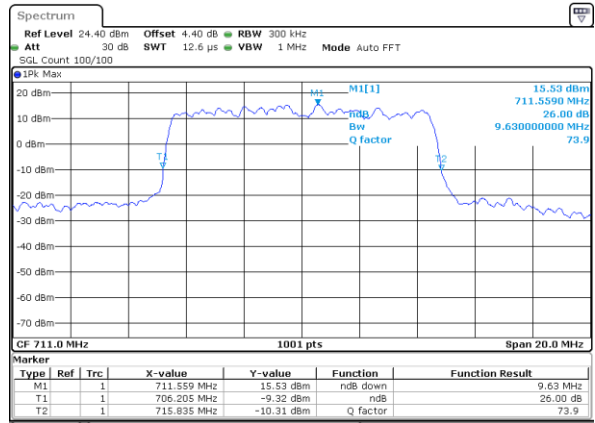

Date: 18 AUG 2017 09:46:18

Highest Channel / 5MHz / 16QAM

Date: 18 AUG 2017 09:46:08

LTE Band 12

Lowest Channel / 10MHz / QPSK

Date: 18 AUG 2017 10:03:20

Lowest Channel / 10MHz / 16QAM

Date: 18 AUG 2017 10:03:10

Middle Channel / 10MHz / QPSK

Date: 18 AUG 2017 10:21:32

Middle Channel / 10MHz / 16QAM

Date: 18 AUG 2017 10:21:44

Highest Channel / 10MHz / QPSK

Date: 18 AUG 2017 10:02:41

Highest Channel / 10MHz / 16QAM

Date: 18 AUG 2017 10:02:31

LTE Band 13

Lowest Channel / 5MHz / QPSK

Date: 18 AUG 2017 11:03:10

Lowest Channel / 5MHz / 16QAM

Date: 18 AUG 2017 11:03:20

Middle Channel / 5MHz / QPSK

Date: 18 AUG 2017 11:12:08

Middle Channel / 5MHz / 16QAM

Date: 18 AUG 2017 11:12:18

Highest Channel / 5MHz / QPSK

Date: 18 AUG 2017 11:14:46

Highest Channel / 5MHz / 16QAM

Date: 18 AUG 2017 11:14:36

LTE Band 13

Middle Channel / 10MHz / QPSK

Date: 18 AUG 2017 11:25:32