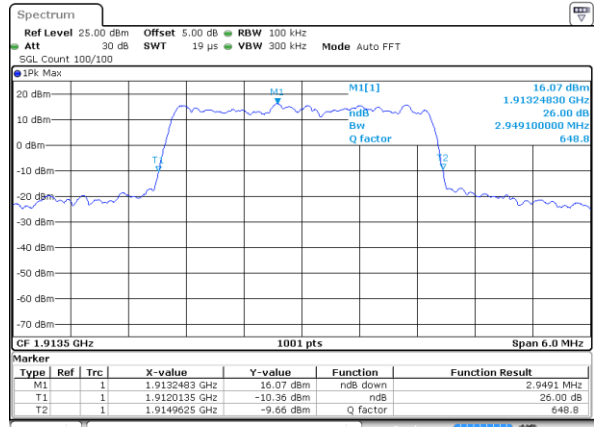

Date: 17 AUG 2017 19:52:26

Middle Channel / 1.4MHz / 16QAM

Date: 17 AUG 2017 19:52:48

Highest Channel / 1.4MHz / QPSK

Date: 17 AUG 2017 19:56:17

Highest Channel / 1.4MHz / 16QAM

Date: 17 AUG 2017 19:56:38

LTE Band 25

Lowest Channel / 3MHz / QPSK

Date: 17 AUG 2017 20:11:34

Lowest Channel / 3MHz / 16QAM

Date: 17 AUG 2017 20:11:56

Middle Channel / 3MHz / QPSK

Date: 17 AUG 2017 20:13:21

Middle Channel / 3MHz / 16QAM

Date: 17 AUG 2017 20:13:00

Highest Channel / 3MHz / QPSK

Date: 17 AUG 2017 20:13:42

Highest Channel / 3MHz / 16QAM

Date: 17 AUG 2017 20:14:04

LTE Band 25

Lowest Channel / 5MHz / QPSK

Date: 17 AUG 2017 20:47:24

Lowest Channel / 5MHz / 16QAM