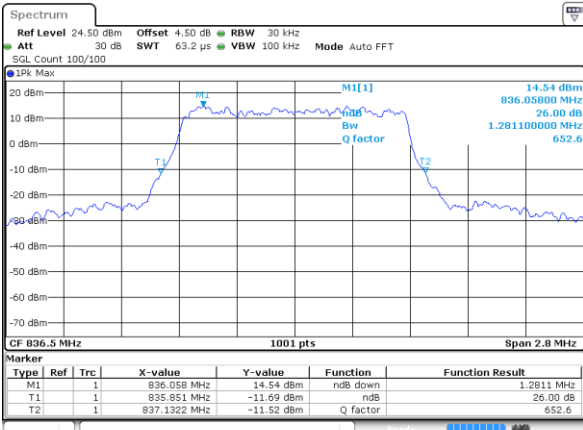

LTE Band 26

Lowest Channel / 1.4MHz / QPSK

Date: 18 AUG 2017 21:47:51

Lowest Channel / 1.4MHz / 16QAM

Date: 18 AUG 2017 21:48:16

Middle Channel / 1.4MHz / QPSK

Date: 18 AUG 2017 21:48:49

Middle Channel / 1.4MHz / 16QAM

Date: 18 AUG 2017 21:49:25

Highest Channel / 1.4MHz / QPSK

Date: 18 AUG 2017 21:50:13

Highest Channel / 1.4MHz / 16QAM

Date: 18 AUG 2017 21:50:43

LTE Band 26

Lowest Channel / 3MHz / QPSK

Date: 18 AUG 2017 22:23:24