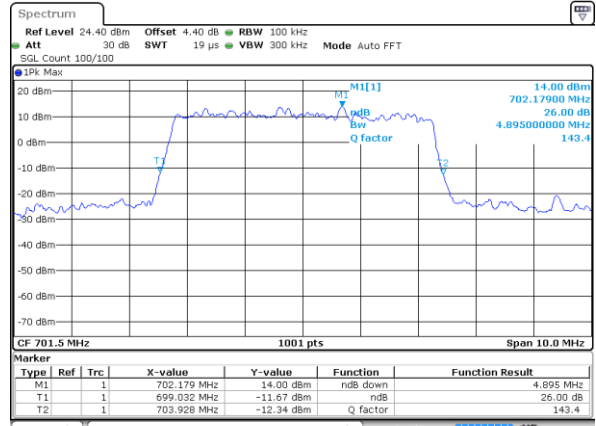

Middle Channel / 3MHz / 16QAM

Date: 18 AUG 2017 09:30:14

Highest Channel / 3MHz / QPSK

Date: 18 AUG 2017 09:29:54

Highest Channel / 3MHz / 16QAM

Date: 18 AUG 2017 09:29:45

LTE Band 12

Lowest Channel / 5MHz / QPSK

Date: 18 AUG 2017 09:46:57

Lowest Channel / 5MHz / 16QAM

Date: 18 AUG 2017 09:46:47

Middle Channel / 5MHz / QPSK

Date: 18 AUG 2017 09:46:27

Middle Channel / 5MHz / 16QAM

Date: 18 AUG 2017 09:46:37

Highest Channel / 5MHz / QPSK