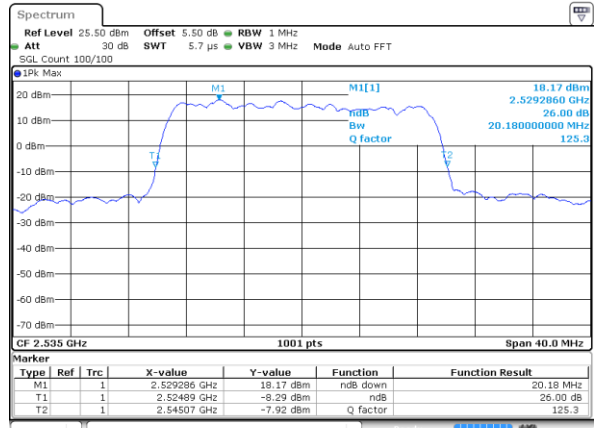

Middle Channel / 15MHz / 16QAM

Date: 17 AUG 2017 11:25:19

Highest Channel / 15MHz / QPSK

Date: 17 AUG 2017 11:26:01

Highest Channel / 15MHz / 16QAM

Date: 17 AUG 2017 11:26:25

LTE Band 7

Lowest Channel / 20MHz / QPSK

Date: 17 AUG 2017 11:41:13

Lowest Channel / 20MHz / 16QAM

Date: 17 AUG 2017 11:41:38

Middle Channel / 20MHz / QPSK

Date: 17 AUG 2017 11:42:23

Middle Channel / 20MHz / 16QAM

Date: 17 AUG 2017 11:41:59

Highest Channel / 20MHz / QPSK

Date: 17 AUG 2017 11:42:43

Highest Channel / 20MHz / 16QAM

Date: 17 AUG 2017 11:43:04

LTE Band 12

Lowest Channel / 1.4MHz / QPSK

Date: 18 AUG 2017 09:14:10

Lowest Channel / 1.4MHz / 16QAM

Date: 18 AUG 2017 09:14:01