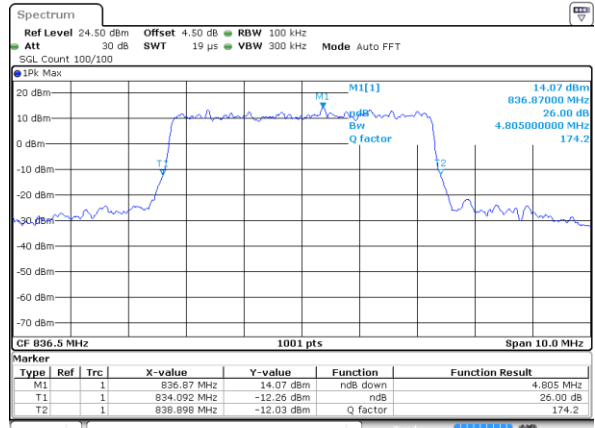

Date: 18 AUG 2017 21:49:25

Highest Channel / 1.4MHz / QPSK

Date: 18 AUG 2017 21:50:13

Highest Channel / 1.4MHz / 16QAM

Date: 18 AUG 2017 21:50:43

LTE Band 26

Lowest Channel / 3MHz / QPSK

Date: 18 AUG 2017 22:23:24

Highest Channel / 3MHz / 16QAM

Date: 18 AUG 2017 22:24:45

LTE Band 26

Lowest Channel / 5MHz / QPSK

Date: 18 AUG 2017 23:04:31

Lowest Channel / 5MHz / 16QAM

Date: 18 AUG 2017 23:04:53

Middle Channel / 5MHz / QPSK

Date: 18 AUG 2017 23:06:20

Middle Channel / 5MHz / 16QAM

Date: 18 AUG 2017 23:05:55

Highest Channel / 5MHz / QPSK

Date: 18 AUG 2017 23:06:43

Highest Channel / 5MHz / 16QAM

Date: 18 AUG 2017 23:07:13