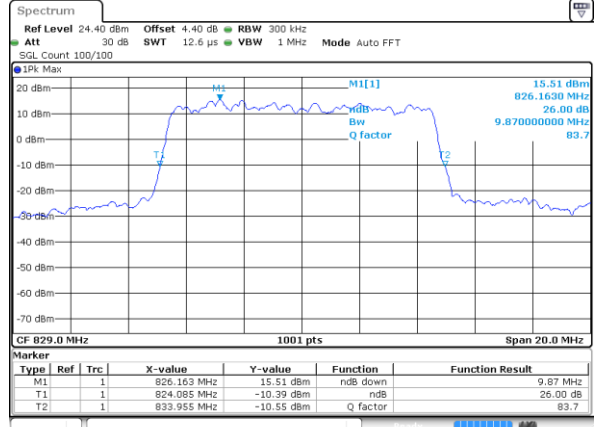

Highest Channel / 5MHz / 16QAM

Date: 17 AUG 2017 10:18:19

LTE Band 5

Lowest Channel / 10MHz / QPSK

Date: 17 AUG 2017 10:27:13

Lowest Channel / 10MHz / 16QAM

Date: 17 AUG 2017 10:27:24

Middle Channel / 10MHz / QPSK

Date: 17 AUG 2017 10:36:18

Middle Channel / 10MHz / 16QAM

Date: 17 AUG 2017 10:36:28

Highest Channel / 10MHz / QPSK

Date: 17 AUG 2017 10:38:50

Highest Channel / 10MHz / 16QAM

Date: 17 AUG 2017 10:39:01

LTE Band 7