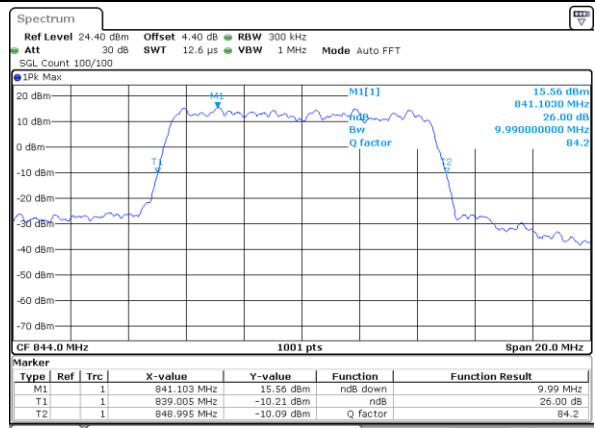

Highest Channel / 5MHz / 16QAM

Date: 17 AUG 2017 10:18:19

LTE Band 5

Lowest Channel / 10MHz / QPSK

Date: 17 AUG 2017 10:27:13

Lowest Channel / 10MHz / 16QAM

Date: 17 AUG 2017 10:27:24

Middle Channel / 10MHz / QPSK

Date: 17 AUG 2017 10:36:18

Middle Channel / 10MHz / 16QAM

Date: 17 AUG 2017 10:36:28

Highest Channel / 10MHz / QPSK

Date: 17 AUG 2017 10:38:50

Highest Channel / 10MHz / 16QAM

Date: 17 AUG 2017 10:39:01

LTE Band 7