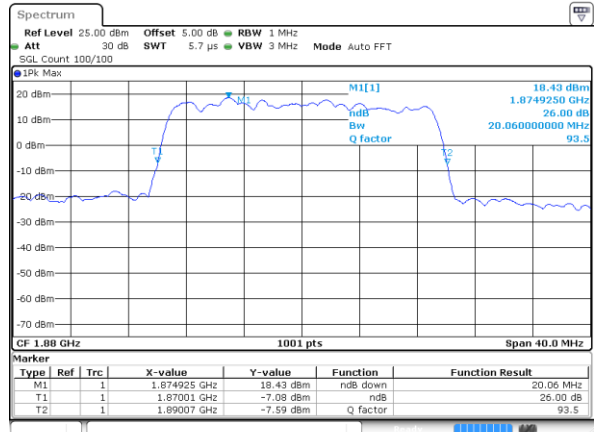

Middle Channel / 20MHz / 16QAM

Date: 17 AUG 2017 22:16:45