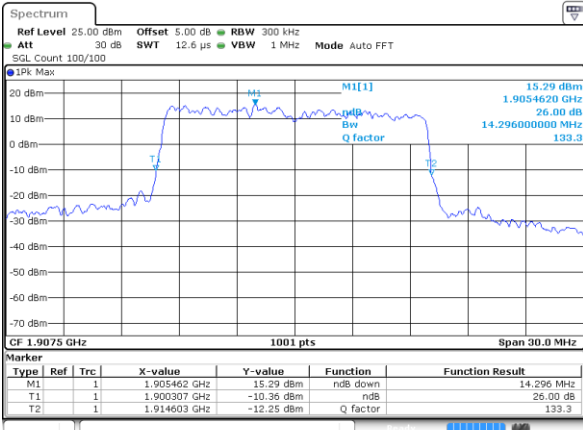

Middle Channel / 10MHz / 16QAM

Date: 17 AUG 2017 21:26:20

Highest Channel / 10MHz / QPSK

Date: 17 AUG 2017 21:27:03

Highest Channel / 10MHz / 16QAM

Date: 17 AUG 2017 21:27:24

LTE Band 25

Lowest Channel / 15MHz / QPSK

Date: 17 AUG 2017 21:37:45

Lowest Channel / 15MHz / 16QAM

Date: 17 AUG 2017 21:38:07

Middle Channel / 15MHz / QPSK

Date: 17 AUG 2017 21:51:55

Middle Channel / 15MHz / 16QAM

Date: 17 AUG 2017 21:51:34

Highest Channel / 15MHz / QPSK

Date: 17 AUG 2017 21:52:16

Highest Channel / 15MHz / 16QAM

Date: 17 AUG 2017 21:52:38

LTE Band 25

Lowest Channel / 20MHz / QPSK

Date: 17 AUG 2017 22:02:57

Lowest Channel / 20MHz / 16QAM

Date: 17 AUG 2017 22:03:18