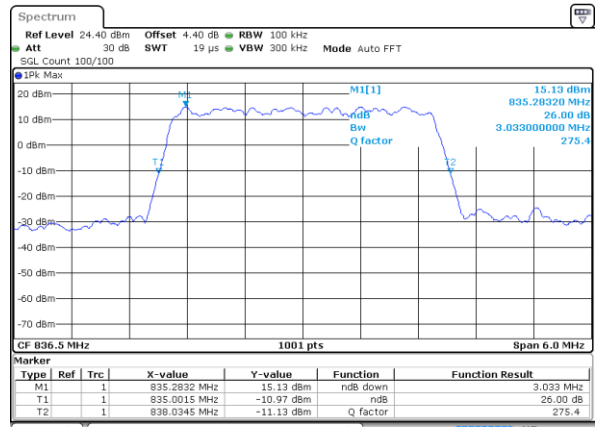

LTE Band 5

Lowest Channel / 3MHz / QPSK

Date: 17 AUG 2017 09:45:46

Lowest Channel / 3MHz / 16QAM

Date: 17 AUG 2017 09:45:56

Middle Channel / 3MHz / QPSK

Date: 17 AUG 2017 09:54:51

Middle Channel / 3MHz / 16QAM

Date: 17 AUG 2017 09:55:02

Highest Channel / 3MHz / QPSK

Date: 17 AUG 2017 09:57:25

Highest Channel / 3MHz / 16QAM

Date: 17 AUG 2017 09:57:36

LTE Band 5

Lowest Channel / 5MHz / QPSK

Date: 17 AUG 2017 10:06:30