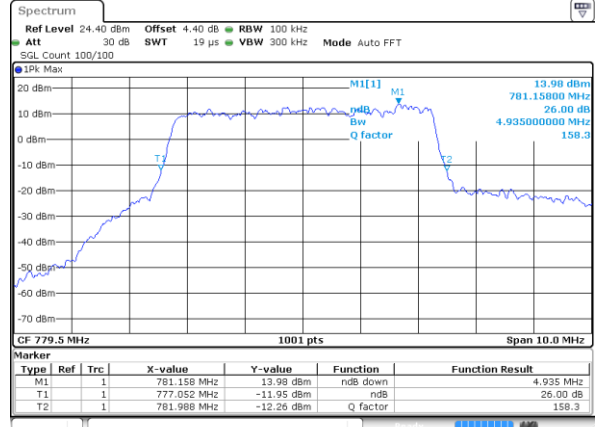

Date: 18 AUG 2017 09:46:18

Highest Channel / 5MHz / 16QAM

Date: 18 AUG 2017 09:46:08

LTE Band 12

Lowest Channel / 10MHz / QPSK

Date: 18 AUG 2017 10:03:20

Lowest Channel / 10MHz / 16QAM

Date: 18 AUG 2017 10:03:10

Middle Channel / 10MHz / QPSK

Date: 18 AUG 2017 10:21:32

Middle Channel / 10MHz / 16QAM

Date: 18 AUG 2017 10:21:44

Highest Channel / 10MHz / QPSK

Date: 18 AUG 2017 10:02:41

Highest Channel / 10MHz / 16QAM

Date: 18 AUG 2017 10:02:31

LTE Band 13

Lowest Channel / 5MHz / QPSK

Date: 18 AUG 2017 11:03:10

Lowest Channel / 5MHz / 16QAM

Date: 18 AUG 2017 11:03:20

Middle Channel / 5MHz / QPSK

Date: 18 AUG 2017 11:12:08

Middle Channel / 5MHz / 16QAM

Date: 18 AUG 2017 11:12:18

Highest Channel / 5MHz / QPSK

Date: 18 AUG 2017 11:14:46

Highest Channel / 5MHz / 16QAM

Date: 18 AUG 2017 11:14:36

LTE Band 13

Middle Channel / 10MHz / QPSK

Date: 18 AUG 2017 11:25:32