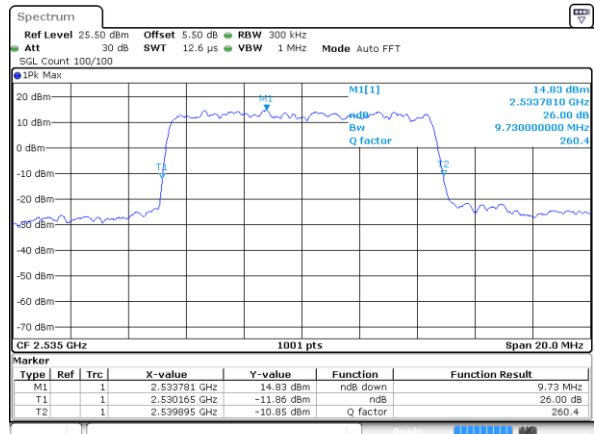

Middle Channel / 10MHz / 16QAM

Date: 17 AUG 2017 11:11:44