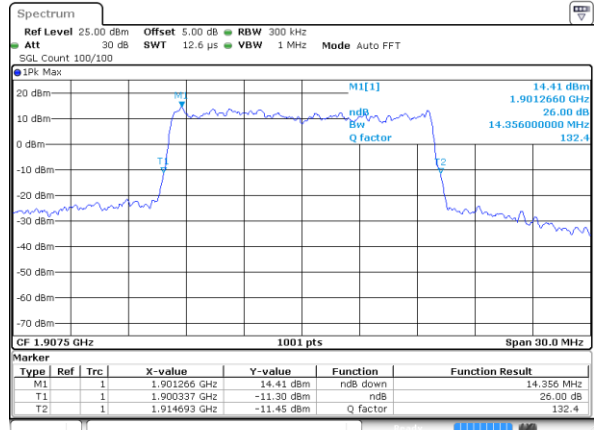

Middle Channel / 10MHz / 16QAM

Date: 17 AUG 2017 21:26:20

Highest Channel / 10MHz / QPSK

Date: 17 AUG 2017 21:27:03

Highest Channel / 10MHz / 16QAM

Date: 17 AUG 2017 21:27:24

LTE Band 25

Lowest Channel / 15MHz / QPSK

Date: 17 AUG 2017 21:37:45

Lowest Channel / 15MHz / 16QAM

Date: 17 AUG 2017 21:38:07

Middle Channel / 15MHz / QPSK

Date: 17 AUG 2017 21:51:55

Middle Channel / 15MHz / 16QAM

Date: 17 AUG 2017 21:51:34

Highest Channel / 15MHz / QPSK

Date: 17 AUG 2017 21:52:16

Highest Channel / 15MHz / 16QAM

Date: 17 AUG 2017 21:52:38

LTE Band 25

Lowest Channel / 20MHz / QPSK

Date: 17 AUG 2017 22:02:57

Lowest Channel / 20MHz / 16QAM

Date: 17 AUG 2017 22:03:18