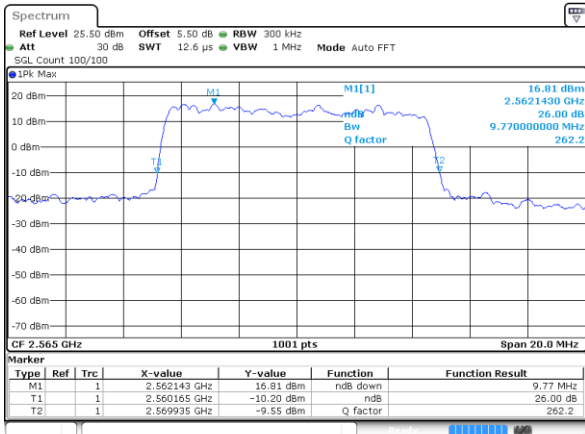

Highest Channel / 5MHz / QPSK

Date: 17 AUG 2017 10:55:21

Highest Channel / 5MHz / 16QAM

Date: 17 AUG 2017 10:55:41

LTE Band 7

Lowest Channel / 10MHz / QPSK

Date: 17 AUG 2017 11:05:10

Lowest Channel / 10MHz / 16QAM

Date: 17 AUG 2017 11:11:25

Middle Channel / 10MHz / QPSK

Date: 17 AUG 2017 11:12:06

Middle Channel / 10MHz / 16QAM

Date: 17 AUG 2017 11:11:44

Highest Channel / 10MHz / QPSK

Date: 17 AUG 2017 11:12:27

Highest Channel / 10MHz / 16QAM

Date: 17 AUG 2017 11:12:50

LTE Band 7

Lowest Channel / 15MHz / QPSK

Date: 17 AUG 2017 11:24:39

Lowest Channel / 15MHz / 16QAM

Date: 17 AUG 2017 11:24:59

Middle Channel / 15MHz / QPSK

Date: 17 AUG 2017 11:25:40