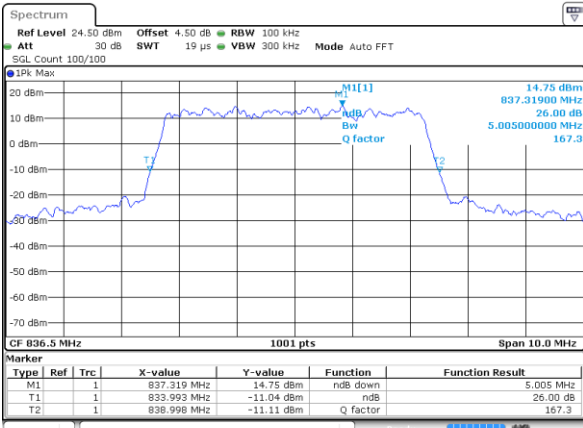

Date: 18 AUG 2017 21:49:25

Highest Channel / 1.4MHz / QPSK

Date: 18 AUG 2017 21:50:13

Highest Channel / 1.4MHz / 16QAM

Date: 18 AUG 2017 21:50:43

LTE Band 26

Lowest Channel / 3MHz / QPSK

Date: 18 AUG 2017 22:23:24

Highest Channel / 3MHz / 16QAM

Date: 18 AUG 2017 22:24:45

LTE Band 26

Lowest Channel / 5MHz / QPSK

Date: 18 AUG 2017 23:04:31

Lowest Channel / 5MHz / 16QAM

Date: 18 AUG 2017 23:04:53

Middle Channel / 5MHz / QPSK