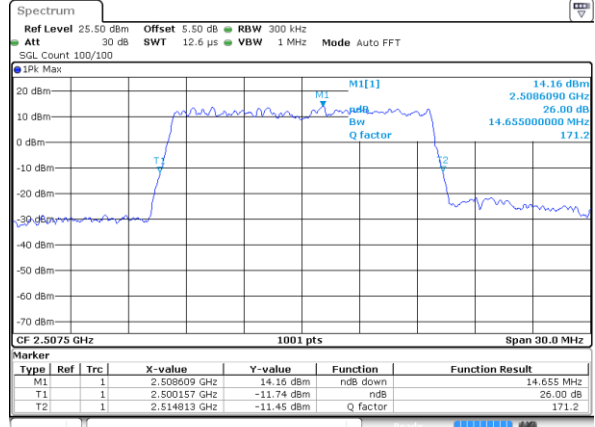

Date: 17 AUG 2017 11:12:50

LTE Band 7

Lowest Channel / 15MHz / QPSK

Date: 17 AUG 2017 11:24:39

Lowest Channel / 15MHz / 16QAM

Date: 17 AUG 2017 11:24:59

Middle Channel / 15MHz / QPSK

Date: 17 AUG 2017 11:25:40

Middle Channel / 15MHz / 16QAM

Date: 17 AUG 2017 11:25:19

Highest Channel / 15MHz / QPSK

Date: 17 AUG 2017 11:26:01

Highest Channel / 15MHz / 16QAM

Date: 17 AUG 2017 11:26:25

LTE Band 7

Lowest Channel / 20MHz / QPSK