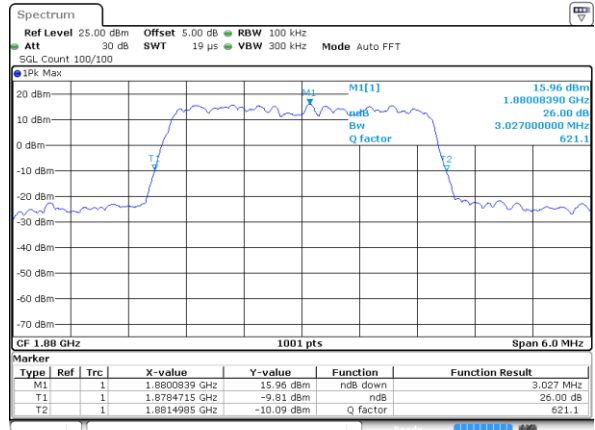

Date: 17 AUG 2017 19:52:26

Middle Channel / 1.4MHz / 16QAM

Date: 17 AUG 2017 19:52:48

Highest Channel / 1.4MHz / QPSK

Date: 17 AUG 2017 19:56:17

Highest Channel / 1.4MHz / 16QAM

Date: 17 AUG 2017 19:56:38

LTE Band 25

Lowest Channel / 3MHz / QPSK

Date: 17 AUG 2017 20:11:34

Lowest Channel / 3MHz / 16QAM

Date: 17 AUG 2017 20:11:56

Middle Channel / 3MHz / QPSK

Date: 17 AUG 2017 20:13:21

Middle Channel / 3MHz / 16QAM

Date: 17 AUG 2017 20:13:00

Highest Channel / 3MHz / QPSK

Date: 17 AUG 2017 20:13:42

Highest Channel / 3MHz / 16QAM

Date: 17 AUG 2017 20:14:04

LTE Band 25

Lowest Channel / 5MHz / QPSK

Date: 17 AUG 2017 20:47:24

Lowest Channel / 5MHz / 16QAM