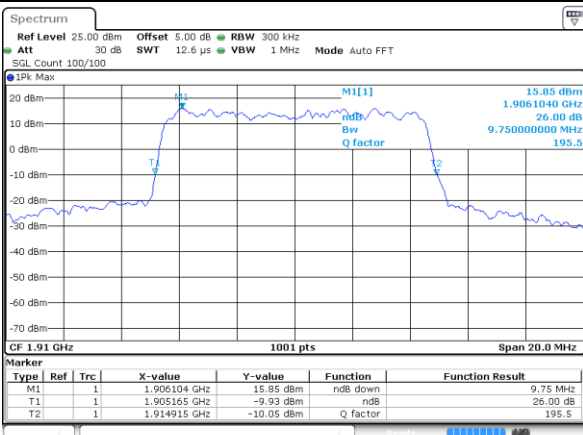

Date: 17 AUG 2017 21:02:15

LTE Band 25

Lowest Channel / 10MHz / QPSK

Date: 17 AUG 2017 21:12:33

Lowest Channel / 10MHz / 16QAM

Date: 17 AUG 2017 21:12:55

Middle Channel / 10MHz / QPSK

Date: 17 AUG 2017 21:26:42

Middle Channel / 10MHz / 16QAM

Date: 17 AUG 2017 21:26:20

Highest Channel / 10MHz / QPSK

Date: 17 AUG 2017 21:27:03

Highest Channel / 10MHz / 16QAM

Date: 17 AUG 2017 21:27:24

LTE Band 25

Lowest Channel / 15MHz / QPSK