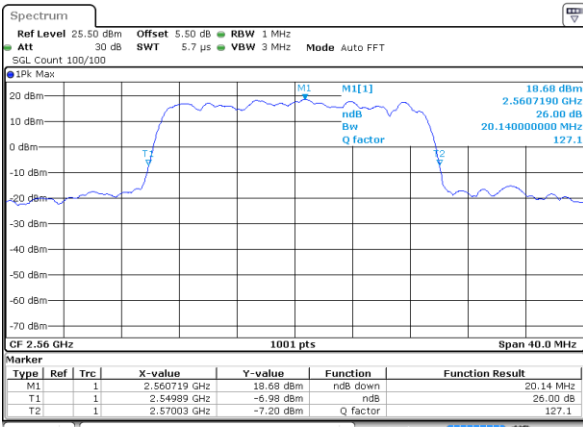

Middle Channel / 15MHz / 16QAM

Date: 17 AUG 2017 11:25:19

Highest Channel / 15MHz / QPSK

Date: 17 AUG 2017 11:26:01

Highest Channel / 15MHz / 16QAM

Date: 17 AUG 2017 11:26:25

LTE Band 7

Lowest Channel / 20MHz / QPSK

Date: 17 AUG 2017 11:41:13

Lowest Channel / 20MHz / 16QAM

Date: 17 AUG 2017 11:41:38

Middle Channel / 20MHz / QPSK

Date: 17 AUG 2017 11:42:23

Middle Channel / 20MHz / 16QAM

Date: 17 AUG 2017 11:41:59

Highest Channel / 20MHz / QPSK

Date: 17 AUG 2017 11:42:43

Highest Channel / 20MHz / 16QAM

Date: 17 AUG 2017 11:43:04

LTE Band 12

Lowest Channel / 1.4MHz / QPSK

Date: 18 AUG 2017 09:14:10

Lowest Channel / 1.4MHz / 16QAM

Date: 18 AUG 2017 09:14:01