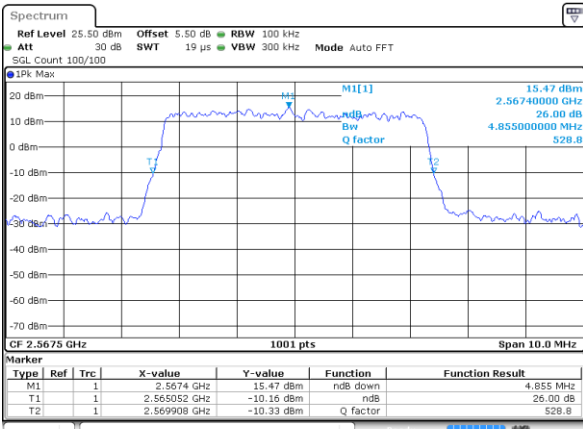

Highest Channel / 5MHz / QPSK

Date: 17 AUG 2017 10:55:21

Highest Channel / 5MHz / 16QAM

Date: 17 AUG 2017 10:55:41

LTE Band 7

Lowest Channel / 10MHz / QPSK

Date: 17 AUG 2017 11:05:10

Lowest Channel / 10MHz / 16QAM