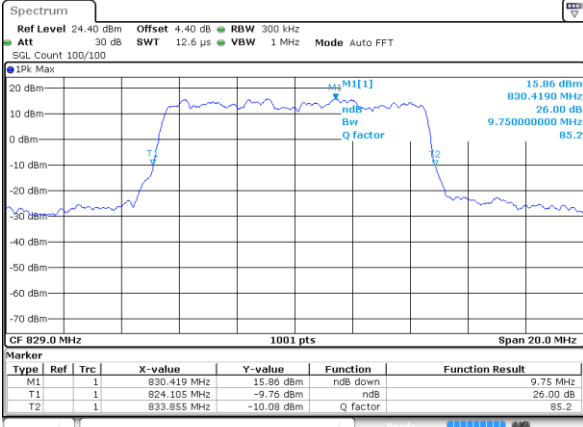

Highest Channel / 5MHz / 16QAM

Date: 17 AUG 2017 10:18:19

LTE Band 5

Lowest Channel / 10MHz / QPSK

Date: 17 AUG 2017 10:27:13

Lowest Channel / 10MHz / 16QAM

Date: 17 AUG 2017 10:27:24

Middle Channel / 10MHz / QPSK

Date: 17 AUG 2017 10:36:18

Middle Channel / 10MHz / 16QAM

Date: 17 AUG 2017 10:36:28

Highest Channel / 10MHz / QPSK

Date: 17 AUG 2017 10:38:50

Highest Channel / 10MHz / 16QAM

Date: 17 AUG 2017 10:39:01

LTE Band 7