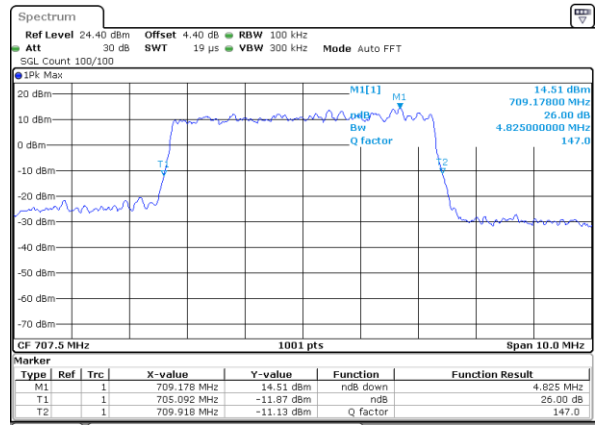

Middle Channel / 3MHz / 16QAM

Date: 18 AUG 2017 09:30:14

Highest Channel / 3MHz / QPSK

Date: 18 AUG 2017 09:29:54

Highest Channel / 3MHz / 16QAM

Date: 18 AUG 2017 09:29:45

LTE Band 12

Lowest Channel / 5MHz / QPSK

Date: 18 AUG 2017 09:46:57

Lowest Channel / 5MHz / 16QAM

Date: 18 AUG 2017 09:46:47

Middle Channel / 5MHz / QPSK

Date: 18 AUG 2017 09:46:27

Middle Channel / 5MHz / 16QAM

Date: 18 AUG 2017 09:46:37

Highest Channel / 5MHz / QPSK

Date: 18 AUG 2017 09:46:18

Highest Channel / 5MHz / 16QAM

Date: 18 AUG 2017 09:46:08

LTE Band 12

Lowest Channel / 10MHz / QPSK

Date: 18 AUG 2017 10:03:20

Lowest Channel / 10MHz / 16QAM

Date: 18 AUG 2017 10:03:10