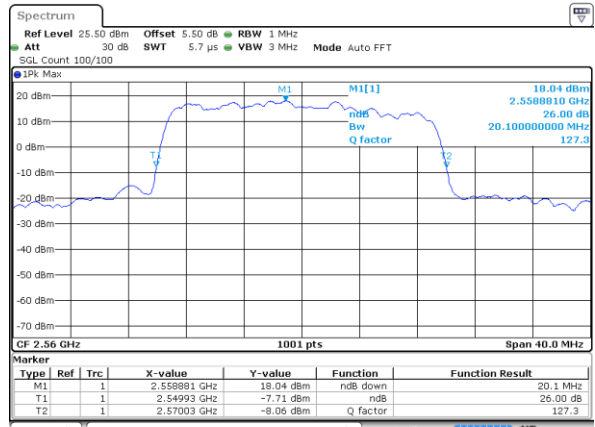

Middle Channel / 15MHz / 16QAM

Date: 17 AUG 2017 11:25:19

Highest Channel / 15MHz / QPSK

Date: 17 AUG 2017 11:26:01

Highest Channel / 15MHz / 16QAM

Date: 17 AUG 2017 11:26:25

LTE Band 7

Lowest Channel / 20MHz / QPSK

Date: 17 AUG 2017 11:41:13

Lowest Channel / 20MHz / 16QAM

Date: 17 AUG 2017 11:41:38

Middle Channel / 20MHz / QPSK

Date: 17 AUG 2017 11:42:23

Middle Channel / 20MHz / 16QAM

Date: 17 AUG 2017 11:41:59

Highest Channel / 20MHz / QPSK

Date: 17 AUG 2017 11:42:43

Highest Channel / 20MHz / 16QAM

Date: 17 AUG 2017 11:43:04

LTE Band 12

Lowest Channel / 1.4MHz / QPSK

Date: 18 AUG 2017 09:14:10

Lowest Channel / 1.4MHz / 16QAM

Date: 18 AUG 2017 09:14:01