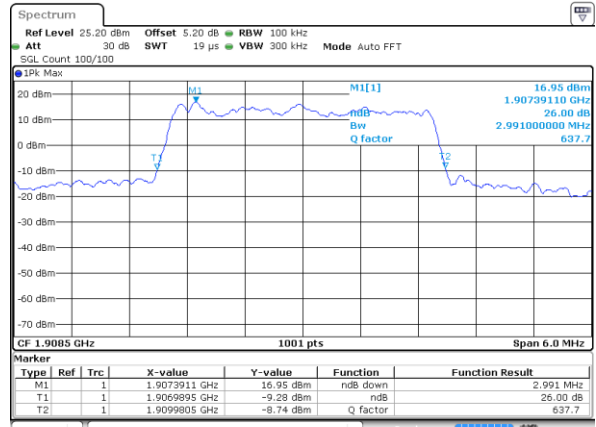

Date: 17 AUG 2017 19:14:06

Highest Channel / 1.4MHz / QPSK

Date: 17 AUG 2017 19:16:25

Highest Channel / 1.4MHz / 16QAM

Date: 17 AUG 2017 19:16:35

LTE Band 2

Lowest Channel / 3MHz / QPSK

Date: 17 AUG 2017 19:33:45

Lowest Channel / 3MHz / 16QAM

Date: 17 AUG 2017 19:33:55

Middle Channel / 3MHz / QPSK

Date: 17 AUG 2017 19:40:44

Middle Channel / 3MHz / 16QAM

Date: 17 AUG 2017 19:40:54

Highest Channel / 3MHz / QPSK

Date: 17 AUG 2017 19:43:13

Highest Channel / 3MHz / 16QAM

Date: 17 AUG 2017 19:43:23

LTE Band 2

Lowest Channel / 5MHz / QPSK

Date: 17 AUG 2017 19:50:12

Lowest Channel / 5MHz / 16QAM

Date: 17 AUG 2017 19:50:22

Middle Channel / 5MHz / QPSK