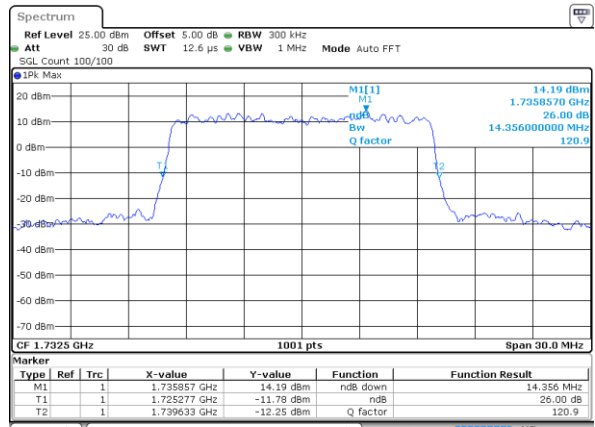

Date: 16 AUG 2017 20:41:44

Highest Channel / 5MHz / QPSK

Date: 16 AUG 2017 20:44:07

Highest Channel / 5MHz / 16QAM

Date: 16 AUG 2017 20:44:18

LTE Band 4

Lowest Channel / 10MHz / QPSK

Date: 16 AUG 2017 22:23:02

Lowest Channel / 10MHz / 16QAM

Date: 16 AUG 2017 22:23:13

Middle Channel / 10MHz / QPSK

Date: 16 AUG 2017 22:30:08

Middle Channel / 10MHz / 16QAM

Date: 16 AUG 2017 22:30:18

Highest Channel / 10MHz / QPSK

Date: 16 AUG 2017 22:32:41

Highest Channel / 10MHz / 16QAM

Date: 16 AUG 2017 22:32:51

LTE Band 4

Lowest Channel / 15MHz / QPSK

Date: 16 AUG 2017 22:39:46

Lowest Channel / 15MHz / 16QAM

Date: 16 AUG 2017 22:39:56

Middle Channel / 15MHz / QPSK

Date: 16 AUG 2017 22:46:51

Middle Channel / 15MHz / 16QAM

Date: 16 AUG 2017 22:47:02

Highest Channel / 15MHz / QPSK

Date: 16 AUG 2017 22:49:24

Highest Channel / 15MHz / 16QAM

Date: 16 AUG 2017 22:49:35

LTE Band 4