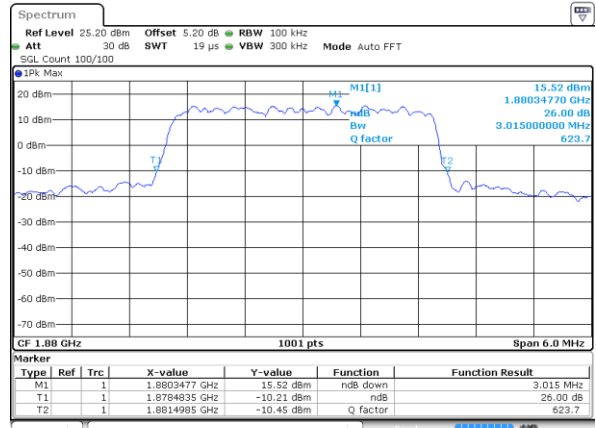

Date: 17 AUG 2017 19:14:06

Highest Channel / 1.4MHz / QPSK

Date: 17 AUG 2017 19:16:25

Highest Channel / 1.4MHz / 16QAM

Date: 17 AUG 2017 19:16:35

LTE Band 2

Lowest Channel / 3MHz / QPSK

Date: 17 AUG 2017 19:33:45

Lowest Channel / 3MHz / 16QAM

Date: 17 AUG 2017 19:33:55

Middle Channel / 3MHz / QPSK

Date: 17 AUG 2017 19:40:44

Middle Channel / 3MHz / 16QAM

Date: 17 AUG 2017 19:40:54

Highest Channel / 3MHz / QPSK

Date: 17 AUG 2017 19:43:13

Highest Channel / 3MHz / 16QAM

Date: 17 AUG 2017 19:43:23

LTE Band 2

Lowest Channel / 5MHz / QPSK

Date: 17 AUG 2017 19:50:12

Lowest Channel / 5MHz / 16QAM

Date: 17 AUG 2017 19:50:22

Middle Channel / 5MHz / QPSK