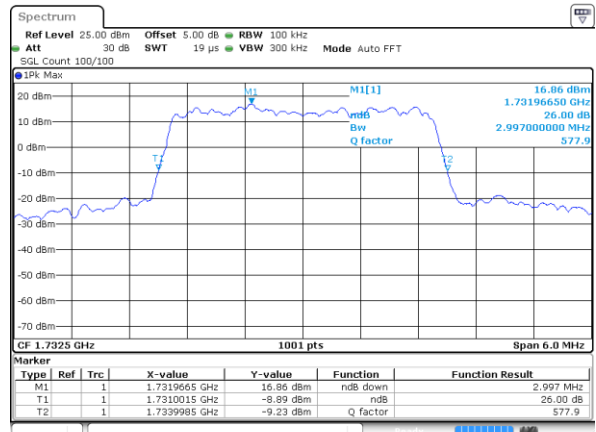

Middle Channel / 3MHz / 16QAM

Date: 16 AUG 2017 20:24:58