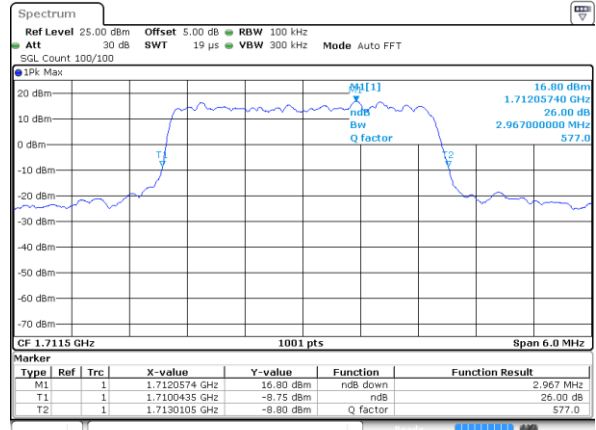

Middle Channel / 20MHz / 16QAM

Date: 17 AUG 2017 20:46:43

Highest Channel / 20MHz / QPSK

Date: 17 AUG 2017 20:49:02

Highest Channel / 20MHz / 16QAM

Date: 17 AUG 2017 20:49:12

LTE Band 4

Lowest Channel / 1.4MHz / QPSK

Date: 16 AUG 2017 20:00:57

Lowest Channel / 1.4MHz / 16QAM

Date: 16 AUG 2017 20:01:08

Middle Channel / 1.4MHz / QPSK

Date: 16 AUG 2017 20:08:03

Middle Channel / 1.4MHz / 16QAM

Date: 16 AUG 2017 20:08:14

Highest Channel / 1.4MHz / QPSK

Date: 16 AUG 2017 20:10:37

Highest Channel / 1.4MHz / 16QAM

Date: 16 AUG 2017 20:10:47

LTE Band 4

Lowest Channel / 3MHz / QPSK

Date: 16 AUG 2017 20:17:42

Lowest Channel / 3MHz / 16QAM

Date: 16 AUG 2017 20:17:53