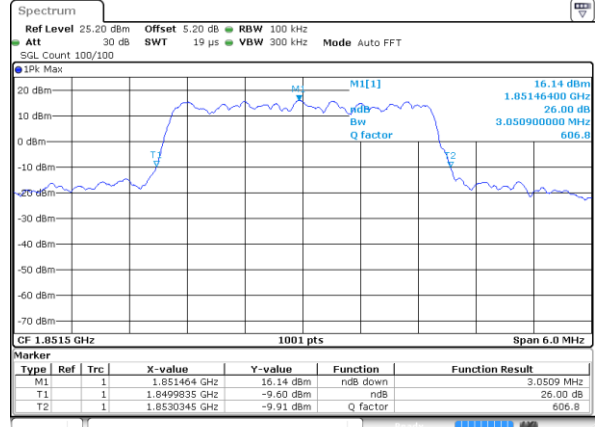

LTE Band 2

Lowest Channel / 1.4MHz / QPSK

Date: 17 AUG 2017 19:06:58

Lowest Channel / 1.4MHz / 16QAM

Date: 17 AUG 2017 19:07:07

Middle Channel / 1.4MHz / QPSK

Date: 17 AUG 2017 19:13:56

Middle Channel / 1.4MHz / 16QAM

Date: 17 AUG 2017 19:14:06

Highest Channel / 1.4MHz / QPSK

Date: 17 AUG 2017 19:16:25

Highest Channel / 1.4MHz / 16QAM

Date: 17 AUG 2017 19:16:35

LTE Band 2

Lowest Channel / 3MHz / QPSK

Date: 17 AUG 2017 19:33:45

Lowest Channel / 3MHz / 16QAM

Date: 17 AUG 2017 19:33:55

Middle Channel / 3MHz / QPSK

Date: 17 AUG 2017 19:40:44

Middle Channel / 3MHz / 16QAM

Date: 17 AUG 2017 19:40:54

Highest Channel / 3MHz / QPSK

Date: 17 AUG 2017 19:43:13