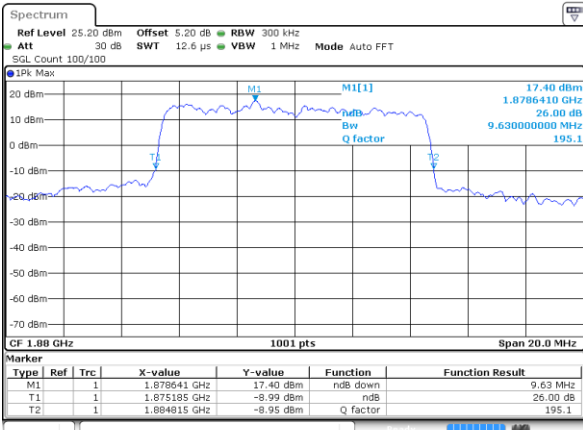

Date: 17 AUG 2017 19:57:11

Middle Channel / 5MHz / 16QAM

Date: 17 AUG 2017 19:57:21

Highest Channel / 5MHz / QPSK

Date: 17 AUG 2017 19:59:40

Highest Channel / 5MHz / 16QAM

Date: 17 AUG 2017 19:59:50

LTE Band 2

Lowest Channel / 10MHz / QPSK

Date: 17 AUG 2017 20:06:39

Lowest Channel / 10MHz / 16QAM

Date: 17 AUG 2017 20:06:49

Middle Channel / 10MHz / QPSK

Date: 17 AUG 2017 20:13:38

Middle Channel / 10MHz / 16QAM

Date: 17 AUG 2017 20:13:48

Highest Channel / 10MHz / QPSK

Date: 17 AUG 2017 20:16:07

Highest Channel / 10MHz / 16QAM

Date: 17 AUG 2017 20:16:17

LTE Band 2

Lowest Channel / 15MHz / QPSK

Date: 17 AUG 2017 20:23:06

Lowest Channel / 15MHz / 16QAM