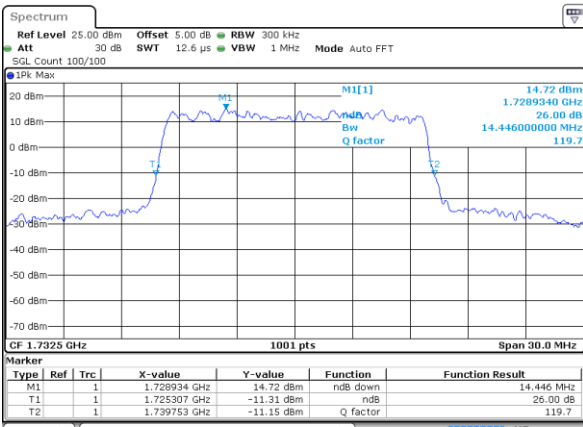

Highest Channel / 10MHz / 16QAM

Date: 16 AUG 2017 22:32:51

LTE Band 4

Lowest Channel / 15MHz / QPSK

Date: 16 AUG 2017 22:39:46

Lowest Channel / 15MHz / 16QAM

Date: 16 AUG 2017 22:39:56

Middle Channel / 15MHz / QPSK

Date: 16 AUG 2017 22:46:51

Middle Channel / 15MHz / 16QAM

Date: 16 AUG 2017 22:47:02

Highest Channel / 15MHz / QPSK

Date: 16 AUG 2017 22:49:24

Highest Channel / 15MHz / 16QAM

Date: 16 AUG 2017 22:49:35

LTE Band 4