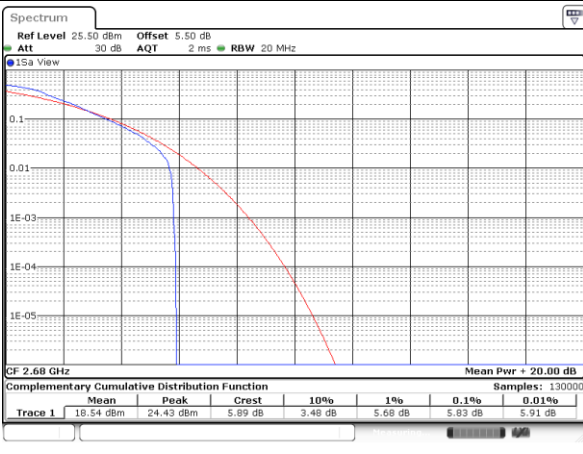

Date: 18 AUG 2017 14:53:38

Middle Channel / Full RB

Date: 18 AUG 2017 14:52:35

Highest Channel / 1RB

Date: 18 AUG 2017 14:54:45

Highest Channel / Full RB

Date: 18 AUG 2017 14:55:58

LTE Band 41 / 20MHz / QPSK

Lowest Channel / 1RB

Date: 19 AUG 2017 00:29:06

Lowest Channel / Full RB

Date: 19 AUG 2017 00:29:16

Middle Channel / 1RB

Date: 19 AUG 2017 00:29:33

Middle Channel / Full RB

Date: 19 AUG 2017 00:29:44

Highest Channel / 1RB

Date: 19 AUG 2017 00:29:54

Highest Channel / Full RB

Date: 19 AUG 2017 00:30:18

LTE Band 41 / 20MHz / 16QAM

Lowest Channel / 1RB

Date: 19 AUG 2017 00:27:28

Lowest Channel / Full RB