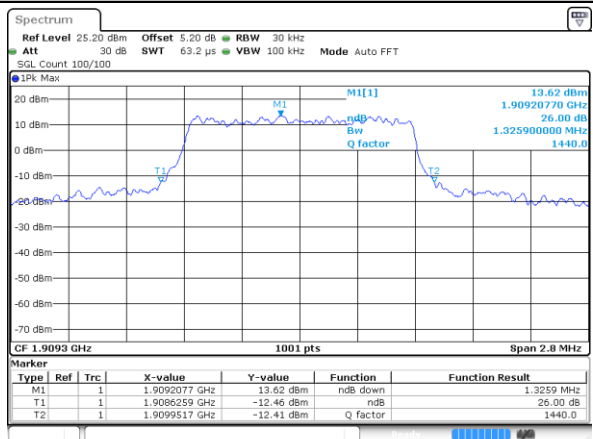

Mode	LTE Band 66 : 26dB BW(MHz)											
BW	1.4MHz		3MHz		5MHz		10MHz		15MHz		20MHz	
Mod.	QPSK	16QAM	QPSK	16QAM	QPSK	16QAM	QPSK	16QAM	QPSK	16QAM	QPSK	16QAM
Lowest CH	1.273	1.276	3.027	3.045	4.995	4.915	9.65	9.81	14.446	14.505	20.22	20.22
Middle CH	1.259	1.281	3.009	2.997	4.875	4.985	9.81	9.79	14.296	14.505	20.14	20.18
Highest CH	1.295	1.292	2.985	2.961	5.015	4.895	9.99	9.77	14.116	14.595	20.34	20.18

LTE Band 2

Lowest Channel / 1.4MHz / QPSK

Date: 17 AUG 2017 19:06:58

Lowest Channel / 1.4MHz / 16QAM

Date: 17 AUG 2017 19:07:07

Middle Channel / 1.4MHz / QPSK

Date: 17 AUG 2017 19:13:56

Middle Channel / 1.4MHz / 16QAM

Date: 17 AUG 2017 19:14:06

Highest Channel / 1.4MHz / QPSK

Date: 17 AUG 2017 19:16:25

Highest Channel / 1.4MHz / 16QAM

Date: 17 AUG 2017 19:16:35

LTE Band 2

Lowest Channel / 3MHz / QPSK

Date: 17 AUG 2017 19:33:45