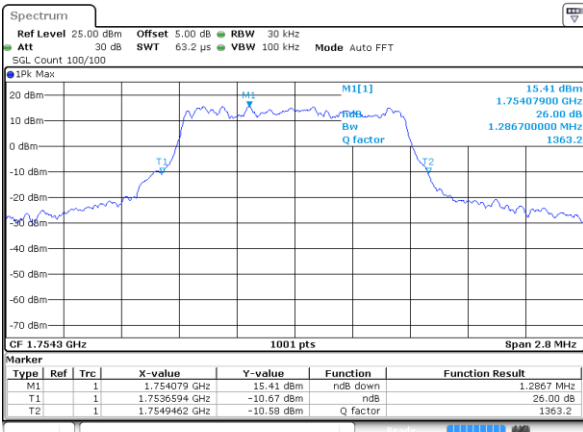

Middle Channel / 20MHz / 16QAM

Date: 17 AUG 2017 20:46:43

Highest Channel / 20MHz / QPSK

Date: 17 AUG 2017 20:49:02

Highest Channel / 20MHz / 16QAM

Date: 17 AUG 2017 20:49:12

LTE Band 4

Lowest Channel / 1.4MHz / QPSK

Date: 16 AUG 2017 20:00:57

Lowest Channel / 1.4MHz / 16QAM

Date: 16 AUG 2017 20:01:08

Middle Channel / 1.4MHz / QPSK

Date: 16 AUG 2017 20:08:03

Middle Channel / 1.4MHz / 16QAM

Date: 16 AUG 2017 20:08:14

Highest Channel / 1.4MHz / QPSK

Date: 16 AUG 2017 20:10:37

Highest Channel / 1.4MHz / 16QAM

Date: 16 AUG 2017 20:10:47

LTE Band 4

Lowest Channel / 3MHz / QPSK

Date: 16 AUG 2017 20:17:42

Lowest Channel / 3MHz / 16QAM

Date: 16 AUG 2017 20:17:53