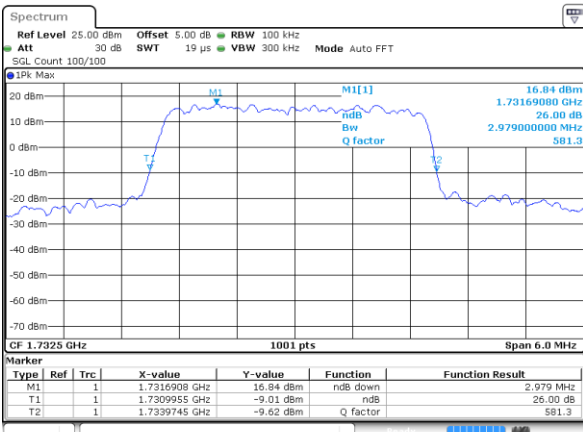

Middle Channel / 3MHz / QPSK

Date: 16 AUG 2017 20:24:47