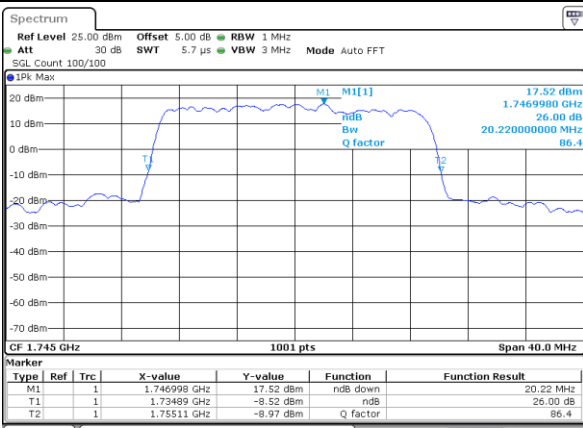

Date: 16 AUG 2017 22:46:51

Middle Channel / 15MHz / 16QAM

Date: 16 AUG 2017 22:47:02

Highest Channel / 15MHz / QPSK

Date: 16 AUG 2017 22:49:24

Highest Channel / 15MHz / 16QAM

Date: 16 AUG 2017 22:49:35

LTE Band 4

Lowest Channel / 20MHz / QPSK

Date: 16 AUG 2017 22:56:30

Lowest Channel / 20MHz / 16QAM

Date: 16 AUG 2017 22:56:41

Middle Channel / 20MHz / QPSK

Date: 16 AUG 2017 23:03:37

Middle Channel / 20MHz / 16QAM

Date: 16 AUG 2017 23:03:47

Highest Channel / 20MHz / QPSK

Date: 16 AUG 2017 23:06:10

Highest Channel / 20MHz / 16QAM

Date: 16 AUG 2017 23:06:21

LTE Band 5

Lowest Channel / 1.4MHz / QPSK

Date: 17 AUG 2017 09:28:43

Lowest Channel / 1.4MHz / 16QAM