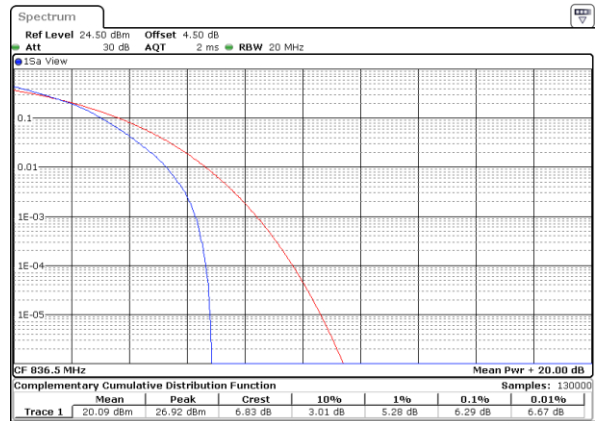

LTE Band 26 / 15MHz / 16QAM

Lowest Channel / 1RB

Date: 18 AUG 2017 23:42:07

Lowest Channel / Full RB

Date: 18 AUG 2017 23:46:08

Middle Channel / 1RB

Date: 18 AUG 2017 23:42:45

Middle Channel / Full RB

Date: 18 AUG 2017 23:45:22

Highest Channel / 1RB

Date: 18 AUG 2017 23:43:51

Highest Channel / Full RB

Date: 18 AUG 2017 23:44:41

LTE Band 38 / 20MHz / QPSK

Lowest Channel / 1RB

Date: 18 AUG 2017 14:49:35