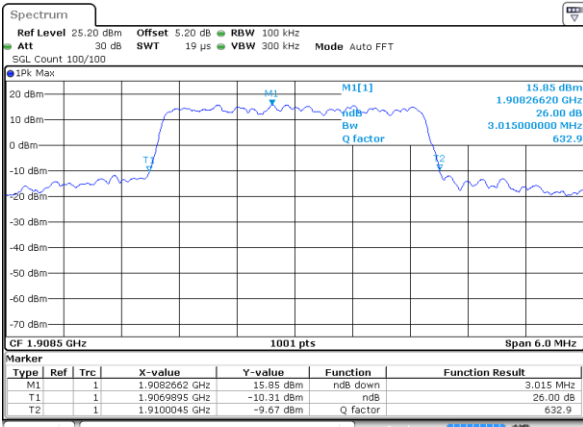

Date: 17 AUG 2017 19:14:06

Highest Channel / 1.4MHz / QPSK

Date: 17 AUG 2017 19:16:25

Highest Channel / 1.4MHz / 16QAM

Date: 17 AUG 2017 19:16:35

LTE Band 2

Lowest Channel / 3MHz / QPSK

Date: 17 AUG 2017 19:33:45

Lowest Channel / 3MHz / 16QAM

Date: 17 AUG 2017 19:33:55

Middle Channel / 3MHz / QPSK

Date: 17 AUG 2017 19:40:44

Middle Channel / 3MHz / 16QAM

Date: 17 AUG 2017 19:40:54

Highest Channel / 3MHz / QPSK

Date: 17 AUG 2017 19:43:13

Highest Channel / 3MHz / 16QAM

Date: 17 AUG 2017 19:43:23

LTE Band 2

Lowest Channel / 5MHz / QPSK

Date: 17 AUG 2017 19:50:12

Lowest Channel / 5MHz / 16QAM

Date: 17 AUG 2017 19:50:22

Middle Channel / 5MHz / QPSK