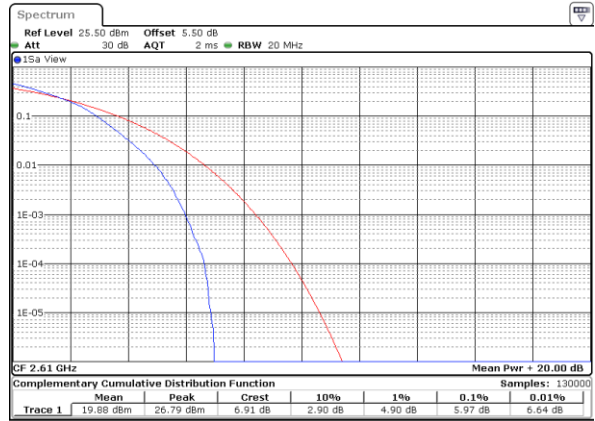

Highest Channel / Full RB

Date: 18 AUG 2017 14:56:49

LTE Band 38 / 20MHz / 16QAM

Lowest Channel / 1RB

Date: 18 AUG 2017 14:50:12

Lowest Channel / Full RB

Date: 18 AUG 2017 14:51:42

Middle Channel / 1RB

Date: 18 AUG 2017 14:53:38

Middle Channel / Full RB

Date: 18 AUG 2017 14:52:35

Highest Channel / 1RB

Date: 18 AUG 2017 14:54:45

Highest Channel / Full RB

Date: 18 AUG 2017 14:55:58

LTE Band 41 / 20MHz / QPSK

Lowest Channel / 1RB

Date: 19 AUG 2017 00:29:06

Lowest Channel / Full RB

Date: 19 AUG 2017 00:29:16

Middle Channel / 1RB

Date: 19 AUG 2017 00:29:33

Middle Channel / Full RB

Date: 19 AUG 2017 00:29:44