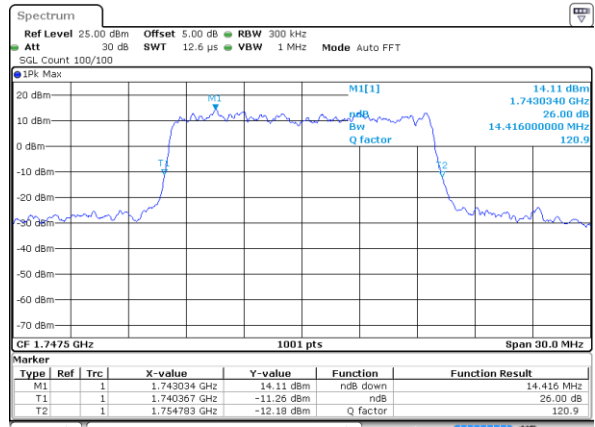

Highest Channel / 10MHz / 16QAM

Date: 16 AUG 2017 22:32:51

LTE Band 4

Lowest Channel / 15MHz / QPSK

Date: 16 AUG 2017 22:39:46

Lowest Channel / 15MHz / 16QAM

Date: 16 AUG 2017 22:39:56

Middle Channel / 15MHz / QPSK

Date: 16 AUG 2017 22:46:51

Middle Channel / 15MHz / 16QAM

Date: 16 AUG 2017 22:47:02

Highest Channel / 15MHz / QPSK

Date: 16 AUG 2017 22:49:24

Highest Channel / 15MHz / 16QAM

Date: 16 AUG 2017 22:49:35

LTE Band 4

Lowest Channel / 20MHz / QPSK

Date: 16 AUG 2017 22:56:30

Lowest Channel / 20MHz / 16QAM

Date: 16 AUG 2017 22:56:41

Middle Channel / 20MHz / QPSK

Date: 16 AUG 2017 23:03:37

Middle Channel / 20MHz / 16QAM

Date: 16 AUG 2017 23:03:47

Highest Channel / 20MHz / QPSK

Date: 16 AUG 2017 23:06:10

Highest Channel / 20MHz / 16QAM

Date: 16 AUG 2017 23:06:21

LTE Band 5

Lowest Channel / 1.4MHz / QPSK

Date: 17 AUG 2017 09:28:43

Lowest Channel / 1.4MHz / 16QAM