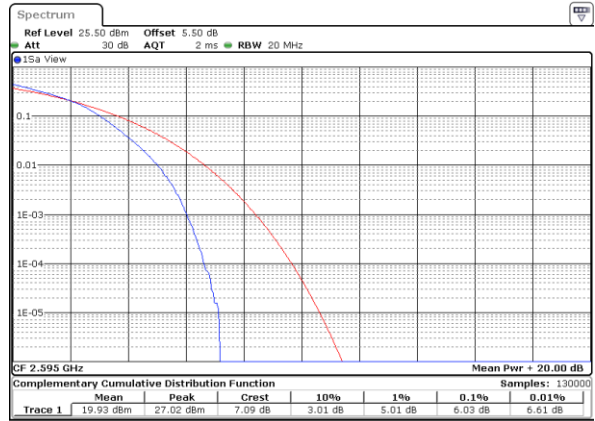

Lowest Channel / Full RB

Date: 18 AUG 2017 14:52:00

Middle Channel / 1RB

Date: 18 AUG 2017 14:53:52

Middle Channel / Full RB

Date: 18 AUG 2017 14:52:17

Highest Channel / 1RB

Date: 18 AUG 2017 14:54:31

Highest Channel / Full RB

Date: 18 AUG 2017 14:56:49

LTE Band 38 / 20MHz / 16QAM

Lowest Channel / 1RB

Date: 18 AUG 2017 14:50:12

Lowest Channel / Full RB

Date: 18 AUG 2017 14:51:42

Middle Channel / 1RB

Date: 18 AUG 2017 14:53:38

Middle Channel / Full RB

Date: 18 AUG 2017 14:52:35

Highest Channel / 1RB

Date: 18 AUG 2017 14:54:45

Highest Channel / Full RB

Date: 18 AUG 2017 14:55:58

LTE Band 41 / 20MHz / QPSK