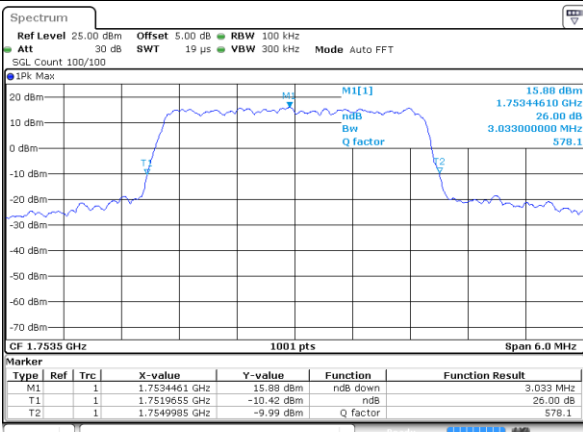

Date: 16 AUG 2017 20:10:37

Highest Channel / 1.4MHz / 16QAM

Date: 16 AUG 2017 20:10:47

LTE Band 4

Lowest Channel / 3MHz / QPSK

Date: 16 AUG 2017 20:17:42

Lowest Channel / 3MHz / 16QAM

Date: 16 AUG 2017 20:17:53

Middle Channel / 3MHz / QPSK

Date: 16 AUG 2017 20:24:47

Middle Channel / 3MHz / 16QAM

Date: 16 AUG 2017 20:24:58

Highest Channel / 3MHz / QPSK

Date: 16 AUG 2017 20:27:21

Highest Channel / 3MHz / 16QAM

Date: 16 AUG 2017 20:27:31

LTE Band 4

Lowest Channel / 5MHz / QPSK

Date: 16 AUG 2017 20:34:28

Lowest Channel / 5MHz / 16QAM

Date: 16 AUG 2017 20:34:38

Middle Channel / 5MHz / QPSK

Date: 16 AUG 2017 20:41:34

Middle Channel / 5MHz / 16QAM