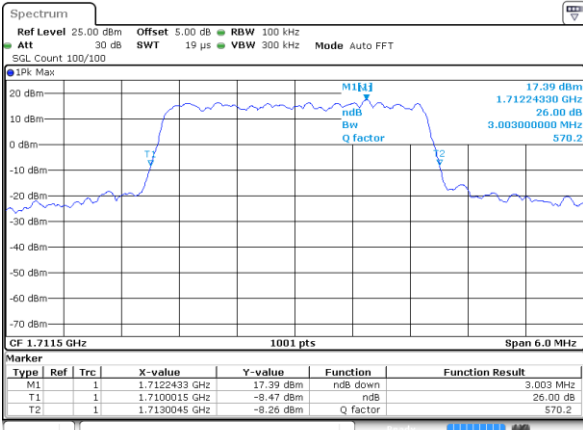

Date: 16 AUG 2017 20:10:37

Highest Channel / 1.4MHz / 16QAM

Date: 16 AUG 2017 20:10:47

LTE Band 4

Lowest Channel / 3MHz / QPSK

Date: 16 AUG 2017 20:17:42

Lowest Channel / 3MHz / 16QAM

Date: 16 AUG 2017 20:17:53