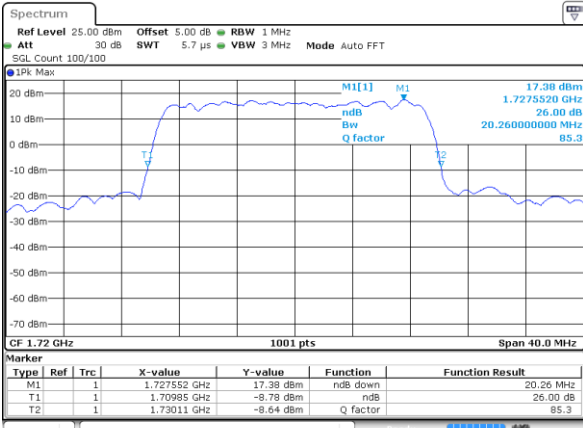

LTE Band 4

Lowest Channel / 20MHz / QPSK

Date: 16 AUG 2017 22:56:30