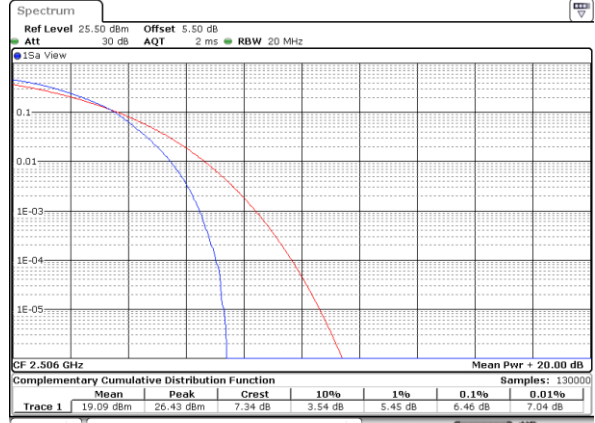

Lowest Channel / 1RB

Date: 19 AUG 2017 00:29:06

Lowest Channel / Full RB

Date: 19 AUG 2017 00:29:16

Middle Channel / 1RB

Date: 19 AUG 2017 00:29:33

Middle Channel / Full RB

Date: 19 AUG 2017 00:29:44

Highest Channel / 1RB

Date: 19 AUG 2017 00:29:54

Highest Channel / Full RB

Date: 19 AUG 2017 00:30:18

LTE Band 41 / 20MHz / 16QAM

Lowest Channel / 1RB

Date: 19 AUG 2017 00:27:28

Lowest Channel / Full RB