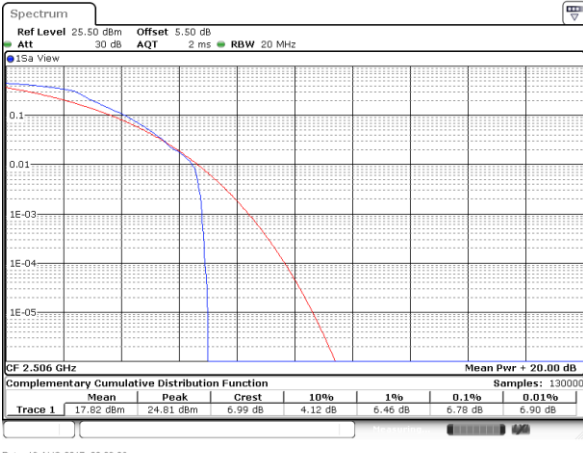

Highest Channel / Full RB

Date: 18 AUG 2017 14:56:49

LTE Band 38 / 20MHz / 16QAM

Lowest Channel / 1RB

Date: 18 AUG 2017 14:50:12

Lowest Channel / Full RB

Date: 18 AUG 2017 14:51:42

Middle Channel / 1RB

Date: 18 AUG 2017 14:53:38

Middle Channel / Full RB

Date: 18 AUG 2017 14:52:35

Highest Channel / 1RB

Date: 18 AUG 2017 14:54:45

Highest Channel / Full RB

Date: 18 AUG 2017 14:55:58

LTE Band 41 / 20MHz / QPSK

Lowest Channel / 1RB

Date: 19 AUG 2017 00:29:06

Lowest Channel / Full RB

Date: 19 AUG 2017 00:29:16

Middle Channel / 1RB

Date: 19 AUG 2017 00:29:33

Middle Channel / Full RB

Date: 19 AUG 2017 00:29:44