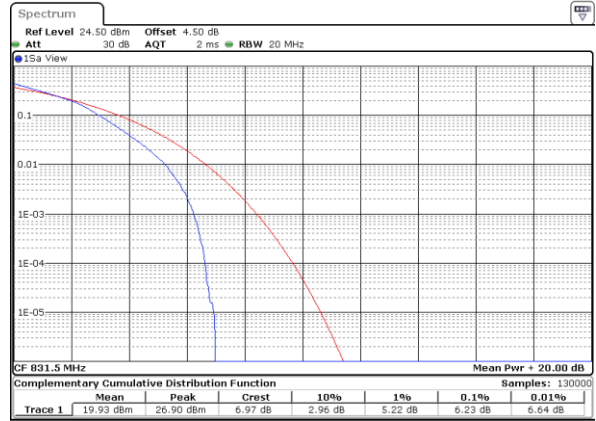

LTE Band 26 / 15MHz / 16QAM

Lowest Channel / 1RB

Date: 18 AUG 2017 23:42:07

Lowest Channel / Full RB

Date: 18 AUG 2017 23:46:08

Middle Channel / 1RB

Date: 18 AUG 2017 23:42:45

Middle Channel / Full RB

Date: 18 AUG 2017 23:45:22

Highest Channel / 1RB

Date: 18 AUG 2017 23:43:51

Highest Channel / Full RB

Date: 18 AUG 2017 23:44:41

LTE Band 38 / 20MHz / QPSK

Lowest Channel / 1RB

Date: 18 AUG 2017 14:49:35