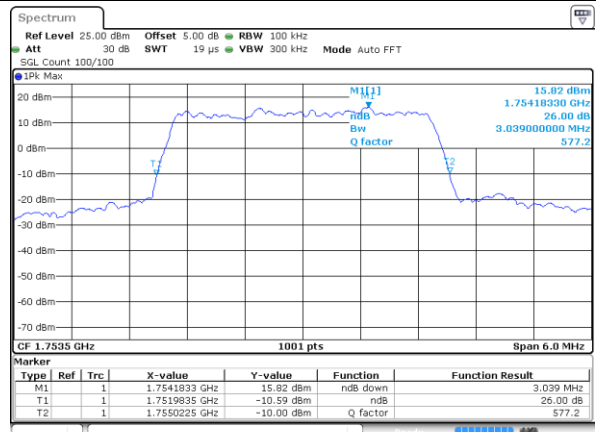

Date: 16 AUG 2017 20:10:37

Highest Channel / 1.4MHz / 16QAM

Date: 16 AUG 2017 20:10:47

LTE Band 4

Lowest Channel / 3MHz / QPSK

Date: 16 AUG 2017 20:17:42

Lowest Channel / 3MHz / 16QAM

Date: 16 AUG 2017 20:17:53

Middle Channel / 3MHz / QPSK

Date: 16 AUG 2017 20:24:47

Middle Channel / 3MHz / 16QAM

Date: 16 AUG 2017 20:24:58

Highest Channel / 3MHz / QPSK

Date: 16 AUG 2017 20:27:21

Highest Channel / 3MHz / 16QAM

Date: 16 AUG 2017 20:27:31

LTE Band 4

Lowest Channel / 5MHz / QPSK

Date: 16 AUG 2017 20:34:28

Lowest Channel / 5MHz / 16QAM

Date: 16 AUG 2017 20:34:38

Middle Channel / 5MHz / QPSK

Date: 16 AUG 2017 20:41:34

Middle Channel / 5MHz / 16QAM

Date: 16 AUG 2017 20:41:44

Highest Channel / 5MHz / QPSK

Date: 16 AUG 2017 20:44:07

Highest Channel / 5MHz / 16QAM

Date: 16 AUG 2017 20:44:18

LTE Band 4

Lowest Channel / 10MHz / QPSK

Date: 16 AUG 2017 22:23:02