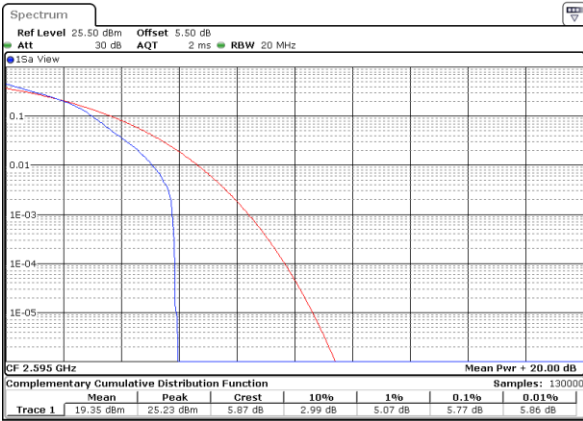

Lowest Channel / Full RB

Date: 18 AUG 2017 14:52:00

Middle Channel / 1RB

Date: 18 AUG 2017 14:53:52

Middle Channel / Full RB

Date: 18 AUG 2017 14:52:17

Highest Channel / 1RB

Date: 18 AUG 2017 14:54:31

Highest Channel / Full RB

Date: 18 AUG 2017 14:56:49

LTE Band 38 / 20MHz / 16QAM

Lowest Channel / 1RB

Date: 18 AUG 2017 14:50:12

Lowest Channel / Full RB

Date: 18 AUG 2017 14:51:42

Middle Channel / 1RB

Date: 18 AUG 2017 14:53:38

Middle Channel / Full RB

Date: 18 AUG 2017 14:52:35

Highest Channel / 1RB

Date: 18 AUG 2017 14:54:45

Highest Channel / Full RB

Date: 18 AUG 2017 14:55:58

LTE Band 41 / 20MHz / QPSK