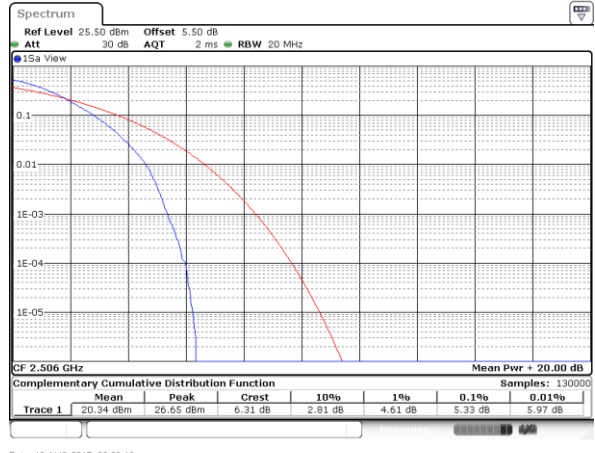

Date: 18 AUG 2017 14:53:38

Middle Channel / Full RB

Date: 18 AUG 2017 14:52:35

Highest Channel / 1RB

Date: 18 AUG 2017 14:54:45

Highest Channel / Full RB

Date: 18 AUG 2017 14:55:58

LTE Band 41 / 20MHz / QPSK

Lowest Channel / 1RB

Date: 19 AUG 2017 00:29:06

Lowest Channel / Full RB

Date: 19 AUG 2017 00:29:16

Middle Channel / 1RB

Date: 19 AUG 2017 00:29:33

Middle Channel / Full RB

Date: 19 AUG 2017 00:29:44