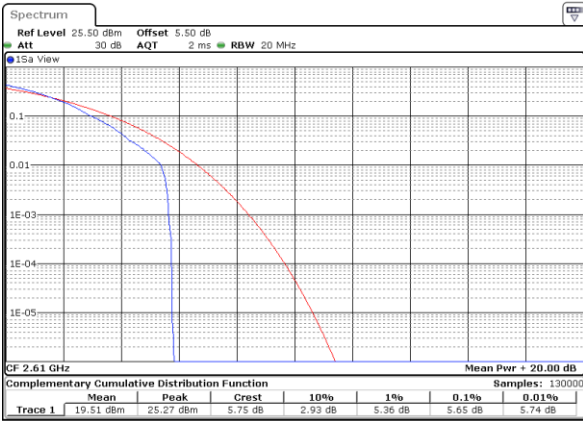

Lowest Channel / Full RB

Date: 18 AUG 2017 14:52:00

Middle Channel / 1RB

Date: 18 AUG 2017 14:53:52

Middle Channel / Full RB

Date: 18 AUG 2017 14:52:17

Highest Channel / 1RB

Date: 18 AUG 2017 14:54:31

Highest Channel / Full RB

Date: 18 AUG 2017 14:56:49

LTE Band 38 / 20MHz / 16QAM

Lowest Channel / 1RB

Date: 18 AUG 2017 14:50:12

Lowest Channel / Full RB

Date: 18 AUG 2017 14:51:42

Middle Channel / 1RB

Date: 18 AUG 2017 14:53:38

Middle Channel / Full RB

Date: 18 AUG 2017 14:52:35

Highest Channel / 1RB

Date: 18 AUG 2017 14:54:45

Highest Channel / Full RB

Date: 18 AUG 2017 14:55:58

LTE Band 41 / 20MHz / QPSK