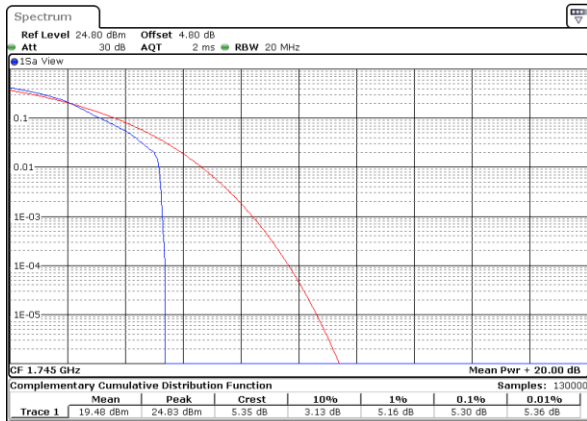

Date: 19 AUG 2017 00:28:55

LTE Band 66 / 20MHz / QPSK

Lowest Channel / 1RB

Date: 21 AUG 2017 14:24:18

Lowest Channel / Full RB

Date: 21 AUG 2017 14:21:14

Middle Channel / 1RB

Date: 21 AUG 2017 14:37:07

Middle Channel / Full RB

Date: 21 AUG 2017 14:27:14

Highest Channel / 1RB

Date: 21 AUG 2017 14:55:14

Highest Channel / Full RB

Date: 21 AUG 2017 14:38:28

LTE Band 66 / 20MHz / 16QAM

Lowest Channel / 1RB

Date: 21 AUG 2017 14:23:50

Lowest Channel / Full RB

Date: 21 AUG 2017 14:21:30

Middle Channel / 1RB

Date: 21 AUG 2017 14:36:54

Middle Channel / Full RB

Date: 21 AUG 2017 14:27:45

Highest Channel / 1RB