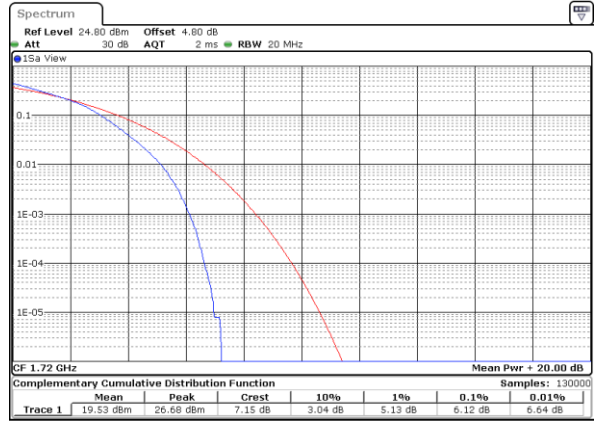

Date: 19 AUG 2017 00:28:55

LTE Band 66 / 20MHz / QPSK

Lowest Channel / 1RB

Date: 21 AUG 2017 14:24:18

Lowest Channel / Full RB

Date: 21 AUG 2017 14:21:14

Middle Channel / 1RB

Date: 21 AUG 2017 14:37:07

Middle Channel / Full RB

Date: 21 AUG 2017 14:27:14

Highest Channel / 1RB

Date: 21 AUG 2017 14:55:14

Highest Channel / Full RB

Date: 21 AUG 2017 14:38:28

LTE Band 66 / 20MHz / 16QAM

Lowest Channel / 1RB

Date: 21 AUG 2017 14:23:50

Lowest Channel / Full RB

Date: 21 AUG 2017 14:21:30

Middle Channel / 1RB

Date: 21 AUG 2017 14:36:54

Middle Channel / Full RB

Date: 21 AUG 2017 14:27:45

Highest Channel / 1RB

Date: 21 AUG 2017 14:55:25

Highest Channel / Full RB

Date: 21 AUG 2017 14:39:01

26dB Bandwidth

Mode	LTE Band 2 : 26dB BW(MHz)											
	1.4MHz		3MHz		5MHz		10MHz		15MHz		20MHz	
Mod.	QPSK	16QAM	QPSK	16QAM	QPSK	16QAM	QPSK	16QAM	QPSK	16QAM	QPSK	16QAM
Lowest CH	1.256	1.298	3.039	3.051	5.005	4.895	9.99	9.93	14.535	14.326	20.42	20.34
Middle CH	1.264	1.256	3.027	3.015	4.965	4.915	9.63	9.87	14.266	14.416	20.30	20.18
Highest CH	1.284	1.326	3.015	2.991	4.945	4.995	9.69	9.87	14.386	14.326	20.30	20.26