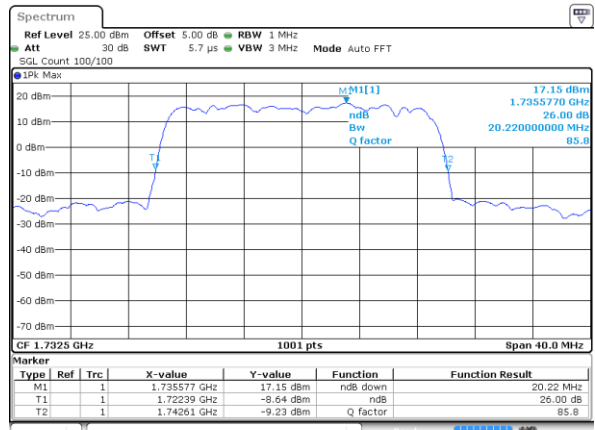

Highest Channel / 10MHz / 16QAM

Date: 16 AUG 2017 22:32:51

LTE Band 4

Lowest Channel / 15MHz / QPSK

Date: 16 AUG 2017 22:39:46

Lowest Channel / 15MHz / 16QAM

Date: 16 AUG 2017 22:39:56

Middle Channel / 15MHz / QPSK

Date: 16 AUG 2017 22:46:51

Middle Channel / 15MHz / 16QAM

Date: 16 AUG 2017 22:47:02

Highest Channel / 15MHz / QPSK

Date: 16 AUG 2017 22:49:24

Highest Channel / 15MHz / 16QAM

Date: 16 AUG 2017 22:49:35

LTE Band 4

Lowest Channel / 20MHz / QPSK

Date: 16 AUG 2017 22:56:30

Lowest Channel / 20MHz / 16QAM

Date: 16 AUG 2017 22:56:41

Middle Channel / 20MHz / QPSK

Date: 16 AUG 2017 23:03:37

Middle Channel / 20MHz / 16QAM

Date: 16 AUG 2017 23:03:47

Highest Channel / 20MHz / QPSK

Date: 16 AUG 2017 23:06:10

Highest Channel / 20MHz / 16QAM

Date: 16 AUG 2017 23:06:21

LTE Band 5

Lowest Channel / 1.4MHz / QPSK

Date: 17 AUG 2017 09:28:43

Lowest Channel / 1.4MHz / 16QAM