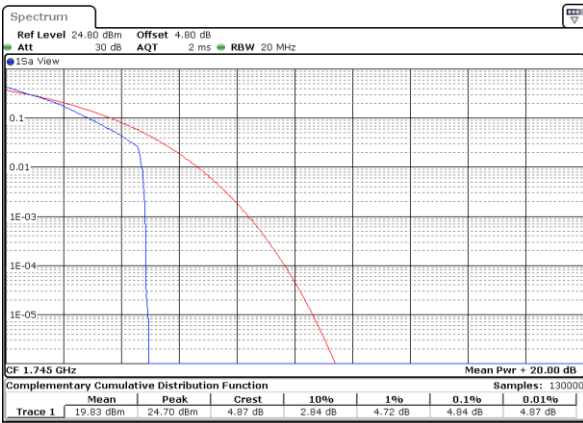

Date: 19 AUG 2017 00:28:55

LTE Band 66 / 20MHz / QPSK

Lowest Channel / 1RB

Date: 21 AUG 2017 14:24:18

Lowest Channel / Full RB

Date: 21 AUG 2017 14:21:14

Middle Channel / 1RB

Date: 21 AUG 2017 14:37:07

Middle Channel / Full RB

Date: 21 AUG 2017 14:27:14

Highest Channel / 1RB

Date: 21 AUG 2017 14:55:14

Highest Channel / Full RB

Date: 21 AUG 2017 14:38:28

LTE Band 66 / 20MHz / 16QAM

Lowest Channel / 1RB