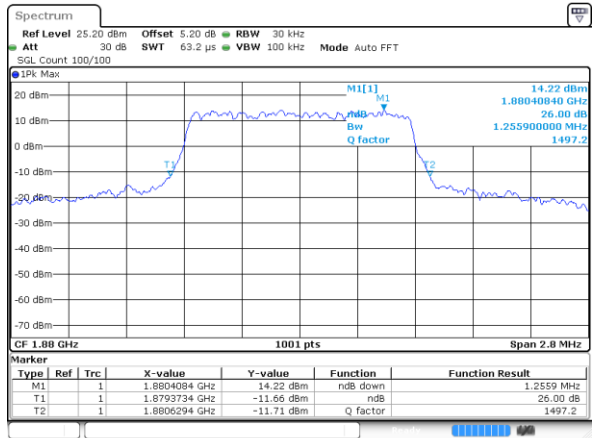

Mode	LTE Band 66 : 26dB BW(MHz)											
BW	1.4MHz		3MHz		5MHz		10MHz		15MHz		20MHz	
Mod.	QPSK	16QAM	QPSK	16QAM	QPSK	16QAM	QPSK	16QAM	QPSK	16QAM	QPSK	16QAM
Lowest CH	1.273	1.276	3.027	3.045	4.995	4.915	9.65	9.81	14.446	14.505	20.22	20.22
Middle CH	1.259	1.281	3.009	2.997	4.875	4.985	9.81	9.79	14.296	14.505	20.14	20.18
Highest CH	1.295	1.292	2.985	2.961	5.015	4.895	9.99	9.77	14.116	14.595	20.34	20.18

LTE Band 2

Lowest Channel / 1.4MHz / QPSK

Date: 17 AUG 2017 19:06:58

Lowest Channel / 1.4MHz / 16QAM

Date: 17 AUG 2017 19:07:07

Middle Channel / 1.4MHz / QPSK

Date: 17 AUG 2017 19:13:56

Middle Channel / 1.4MHz / 16QAM

Date: 17 AUG 2017 19:14:06

Highest Channel / 1.4MHz / QPSK

Date: 17 AUG 2017 19:16:25

Highest Channel / 1.4MHz / 16QAM

Date: 17 AUG 2017 19:16:35

LTE Band 2

Lowest Channel / 3MHz / QPSK

Date: 17 AUG 2017 19:33:45