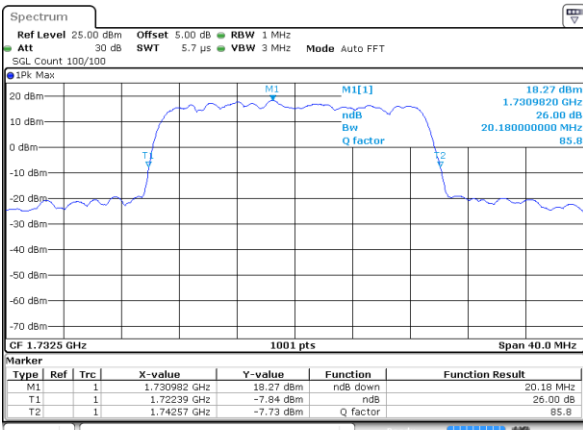

Date: 16 AUG 2017 22:46:51

Middle Channel / 15MHz / 16QAM

Date: 16 AUG 2017 22:47:02

Highest Channel / 15MHz / QPSK

Date: 16 AUG 2017 22:49:24

Highest Channel / 15MHz / 16QAM

Date: 16 AUG 2017 22:49:35

LTE Band 4

Lowest Channel / 20MHz / QPSK

Date: 16 AUG 2017 22:56:30

Lowest Channel / 20MHz / 16QAM

Date: 16 AUG 2017 22:56:41

Middle Channel / 20MHz / QPSK

Date: 16 AUG 2017 23:03:37

Middle Channel / 20MHz / 16QAM

Date: 16 AUG 2017 23:03:47

Highest Channel / 20MHz / QPSK

Date: 16 AUG 2017 23:06:10

Highest Channel / 20MHz / 16QAM

Date: 16 AUG 2017 23:06:21

LTE Band 5

Lowest Channel / 1.4MHz / QPSK

Date: 17 AUG 2017 09:28:43

Lowest Channel / 1.4MHz / 16QAM