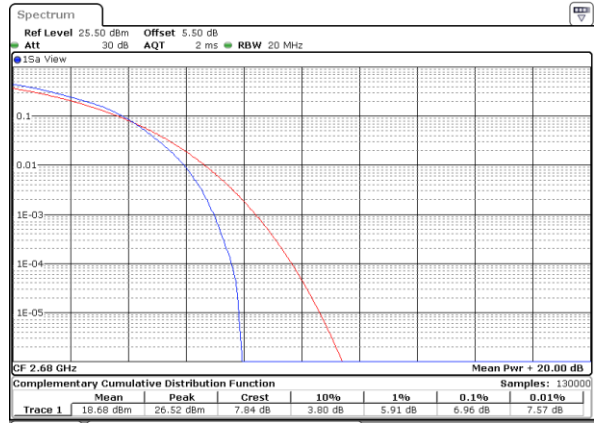

Highest Channel / 1RB

Date: 19 AUG 2017 00:29:54

Highest Channel / Full RB

Date: 19 AUG 2017 00:30:18

LTE Band 41 / 20MHz / 16QAM

Lowest Channel / 1RB

Date: 19 AUG 2017 00:27:28

Lowest Channel / Full RB

Date: 19 AUG 2017 00:27:54

Middle Channel / 1RB

Date: 19 AUG 2017 00:28:05

Middle Channel / Full RB

Date: 19 AUG 2017 00:28:15

Highest Channel / 1RB

Date: 19 AUG 2017 00:28:37

Highest Channel / Full RB

Date: 19 AUG 2017 00:28:55

LTE Band 66 / 20MHz / QPSK

Lowest Channel / 1RB

Date: 21 AUG 2017 14:24:18

Lowest Channel / Full RB

Date: 21 AUG 2017 14:21:14

Middle Channel / 1RB

Date: 21 AUG 2017 14:37:07

Middle Channel / Full RB

Date: 21 AUG 2017 14:27:14

Highest Channel / 1RB

Date: 21 AUG 2017 14:55:14

Highest Channel / Full RB

Date: 21 AUG 2017 14:38:28

LTE Band 66 / 20MHz / 16QAM

Lowest Channel / 1RB