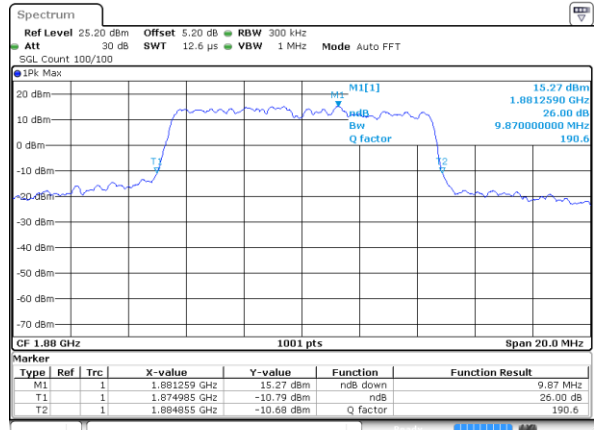

Date: 17 AUG 2017 19:57:11

Middle Channel / 5MHz / 16QAM

Date: 17 AUG 2017 19:57:21

Highest Channel / 5MHz / QPSK

Date: 17 AUG 2017 19:59:40

Highest Channel / 5MHz / 16QAM

Date: 17 AUG 2017 19:59:50

LTE Band 2

Lowest Channel / 10MHz / QPSK

Date: 17 AUG 2017 20:06:39

Lowest Channel / 10MHz / 16QAM

Date: 17 AUG 2017 20:06:49

Middle Channel / 10MHz / QPSK

Date: 17 AUG 2017 20:13:38

Middle Channel / 10MHz / 16QAM

Date: 17 AUG 2017 20:13:48

Highest Channel / 10MHz / QPSK

Date: 17 AUG 2017 20:16:07

Highest Channel / 10MHz / 16QAM

Date: 17 AUG 2017 20:16:17

LTE Band 2

Lowest Channel / 15MHz / QPSK

Date: 17 AUG 2017 20:23:06

Lowest Channel / 15MHz / 16QAM