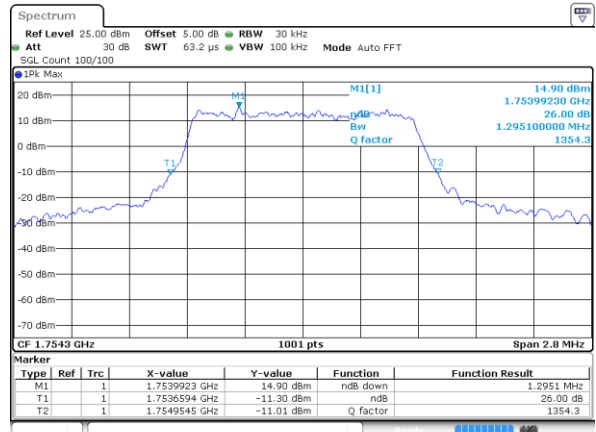

Middle Channel / 20MHz / 16QAM

Date: 17 AUG 2017 20:46:43

Highest Channel / 20MHz / QPSK

Date: 17 AUG 2017 20:49:02

Highest Channel / 20MHz / 16QAM

Date: 17 AUG 2017 20:49:12

LTE Band 4

Lowest Channel / 1.4MHz / QPSK

Date: 16 AUG 2017 20:00:57

Lowest Channel / 1.4MHz / 16QAM

Date: 16 AUG 2017 20:01:08

Middle Channel / 1.4MHz / QPSK

Date: 16 AUG 2017 20:08:03

Middle Channel / 1.4MHz / 16QAM

Date: 16 AUG 2017 20:08:14

Highest Channel / 1.4MHz / QPSK

Date: 16 AUG 2017 20:10:37

Highest Channel / 1.4MHz / 16QAM

Date: 16 AUG 2017 20:10:47

LTE Band 4

Lowest Channel / 3MHz / QPSK

Date: 16 AUG 2017 20:17:42

Lowest Channel / 3MHz / 16QAM

Date: 16 AUG 2017 20:17:53