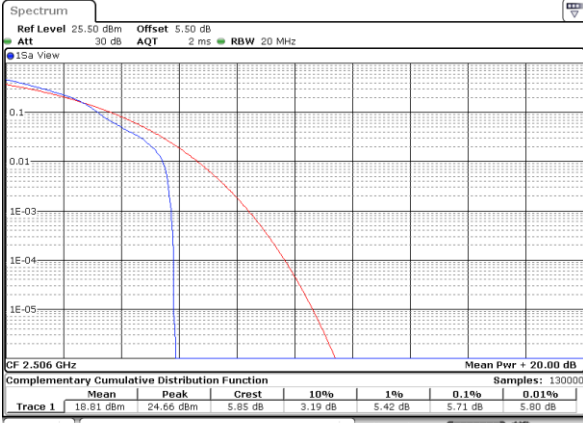

Lowest Channel / 1RB

Date: 19 AUG 2017 00:29:06

Lowest Channel / Full RB

Date: 19 AUG 2017 00:29:16

Middle Channel / 1RB

Date: 19 AUG 2017 00:29:33

Middle Channel / Full RB

Date: 19 AUG 2017 00:29:44

Highest Channel / 1RB

Date: 19 AUG 2017 00:29:54

Highest Channel / Full RB

Date: 19 AUG 2017 00:30:18

LTE Band 41 / 20MHz / 16QAM

Lowest Channel / 1RB

Date: 19 AUG 2017 00:27:28

Lowest Channel / Full RB

Date: 19 AUG 2017 00:28:55

LTE Band 66 / 20MHz / QPSK

Lowest Channel / 1RB

Date: 21 AUG 2017 14:24:18

Lowest Channel / Full RB

Date: 21 AUG 2017 14:21:14

Middle Channel / 1RB

Date: 21 AUG 2017 14:37:07