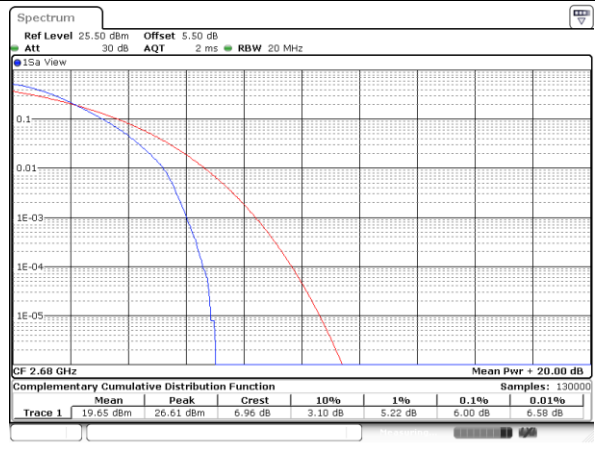

Date: 18 AUG 2017 14:53:38

Middle Channel / Full RB

Date: 18 AUG 2017 14:52:35

Highest Channel / 1RB

Date: 18 AUG 2017 14:54:45

Highest Channel / Full RB

Date: 18 AUG 2017 14:55:58

LTE Band 41 / 20MHz / QPSK

Lowest Channel / 1RB

Date: 19 AUG 2017 00:29:06

Lowest Channel / Full RB

Date: 19 AUG 2017 00:29:16

Middle Channel / 1RB

Date: 19 AUG 2017 00:29:33

Middle Channel / Full RB

Date: 19 AUG 2017 00:29:44

Highest Channel / 1RB

Date: 19 AUG 2017 00:29:54

Highest Channel / Full RB

Date: 19 AUG 2017 00:30:18

LTE Band 41 / 20MHz / 16QAM

Lowest Channel / 1RB

Date: 19 AUG 2017 00:27:28

Lowest Channel / Full RB