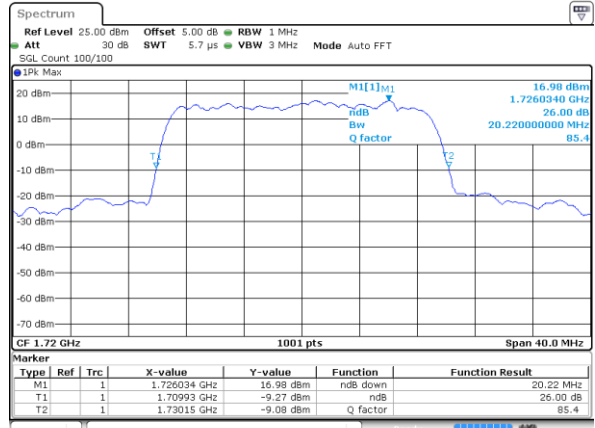

Highest Channel / 10MHz / 16QAM

Date: 16 AUG 2017 22:32:51

LTE Band 4

Lowest Channel / 15MHz / QPSK

Date: 16 AUG 2017 22:39:46

Lowest Channel / 15MHz / 16QAM

Date: 16 AUG 2017 22:39:56

Middle Channel / 15MHz / QPSK

Date: 16 AUG 2017 22:46:51

Middle Channel / 15MHz / 16QAM

Date: 16 AUG 2017 22:47:02

Highest Channel / 15MHz / QPSK

Date: 16 AUG 2017 22:49:24

Highest Channel / 15MHz / 16QAM

Date: 16 AUG 2017 22:49:35

LTE Band 4

Lowest Channel / 20MHz / QPSK

Date: 16 AUG 2017 22:56:30

Lowest Channel / 20MHz / 16QAM

Date: 16 AUG 2017 22:56:41

Middle Channel / 20MHz / QPSK

Date: 16 AUG 2017 23:03:37

Middle Channel / 20MHz / 16QAM

Date: 16 AUG 2017 23:03:47

Highest Channel / 20MHz / QPSK

Date: 16 AUG 2017 23:06:10

Highest Channel / 20MHz / 16QAM

Date: 16 AUG 2017 23:06:21

LTE Band 5

Lowest Channel / 1.4MHz / QPSK

Date: 17 AUG 2017 09:28:43

Lowest Channel / 1.4MHz / 16QAM