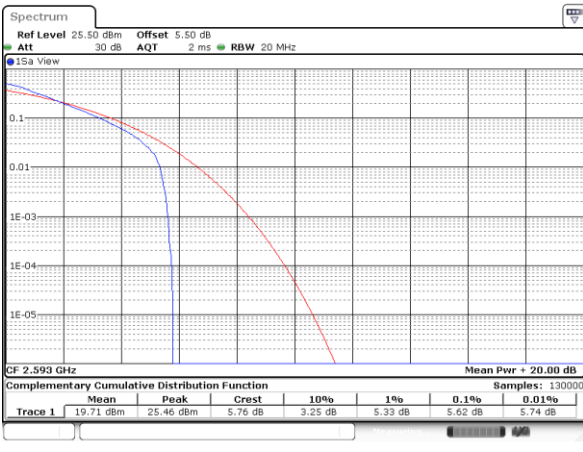

Date: 18 AUG 2017 14:53:38

Middle Channel / Full RB

Date: 18 AUG 2017 14:52:35

Highest Channel / 1RB

Date: 18 AUG 2017 14:54:45

Highest Channel / Full RB

Date: 18 AUG 2017 14:55:58

LTE Band 41 / 20MHz / QPSK

Lowest Channel / 1RB

Date: 19 AUG 2017 00:29:06

Lowest Channel / Full RB

Date: 19 AUG 2017 00:29:16

Middle Channel / 1RB

Date: 19 AUG 2017 00:29:33

Middle Channel / Full RB

Date: 19 AUG 2017 00:29:44

Highest Channel / 1RB

Date: 19 AUG 2017 00:29:54

Highest Channel / Full RB

Date: 19 AUG 2017 00:30:18

LTE Band 41 / 20MHz / 16QAM

Lowest Channel / 1RB

Date: 19 AUG 2017 00:27:28

Lowest Channel / Full RB