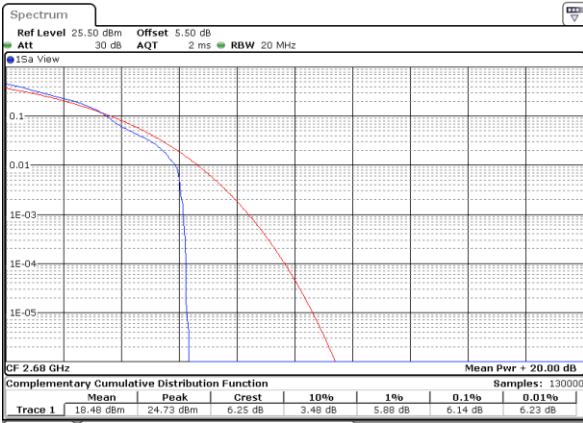

Highest Channel / 1RB

Date: 19 AUG 2017 00:29:54

Highest Channel / Full RB

Date: 19 AUG 2017 00:30:18

LTE Band 41 / 20MHz / 16QAM

Lowest Channel / 1RB

Date: 19 AUG 2017 00:27:28

Lowest Channel / Full RB

Date: 19 AUG 2017 00:27:54

Middle Channel / 1RB

Date: 19 AUG 2017 00:28:05

Middle Channel / Full RB

Date: 19 AUG 2017 00:28:15

Highest Channel / 1RB

Date: 19 AUG 2017 00:28:37

Highest Channel / Full RB

Date: 19 AUG 2017 00:28:55

LTE Band 66 / 20MHz / QPSK

Lowest Channel / 1RB

Date: 21 AUG 2017 14:24:18

Lowest Channel / Full RB

Date: 21 AUG 2017 14:21:14

Middle Channel / 1RB

Date: 21 AUG 2017 14:37:07

Middle Channel / Full RB

Date: 21 AUG 2017 14:27:14

Highest Channel / 1RB

Date: 21 AUG 2017 14:55:14

Highest Channel / Full RB

Date: 21 AUG 2017 14:38:28

LTE Band 66 / 20MHz / 16QAM

Lowest Channel / 1RB