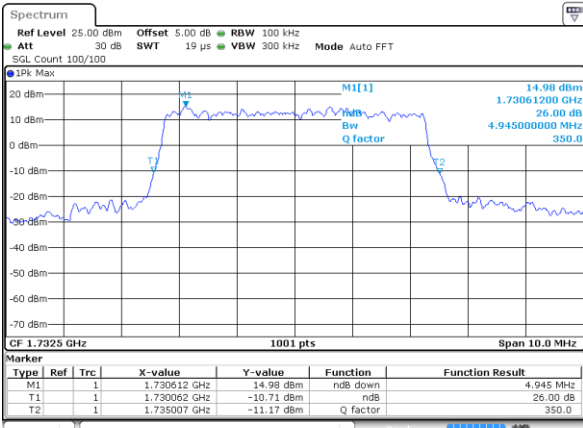

LTE Band 4

Lowest Channel / 5MHz / QPSK

Date: 16 AUG 2017 20:34:28

Lowest Channel / 5MHz / 16QAM

Date: 16 AUG 2017 20:34:38

Middle Channel / 5MHz / QPSK

Date: 16 AUG 2017 20:41:34

Middle Channel / 5MHz / 16QAM

Date: 16 AUG 2017 20:41:44

Highest Channel / 5MHz / QPSK

Date: 16 AUG 2017 20:44:07

Highest Channel / 5MHz / 16QAM

Date: 16 AUG 2017 20:44:18

LTE Band 4

Lowest Channel / 10MHz / QPSK

Date: 16 AUG 2017 22:23:02