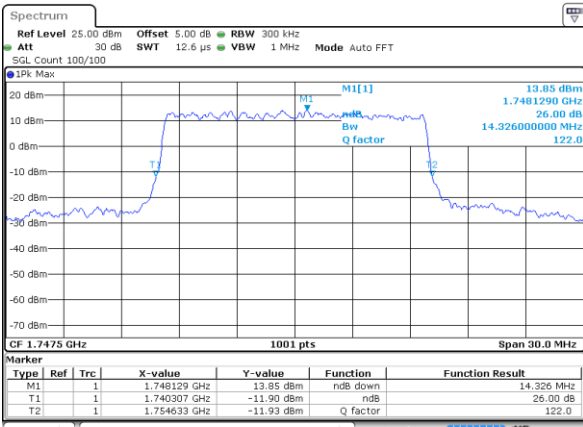

Highest Channel / 10MHz / 16QAM

Date: 16 AUG 2017 22:32:51

LTE Band 4

Lowest Channel / 15MHz / QPSK

Date: 16 AUG 2017 22:39:46

Lowest Channel / 15MHz / 16QAM

Date: 16 AUG 2017 22:39:56

Middle Channel / 15MHz / QPSK

Date: 16 AUG 2017 22:46:51

Middle Channel / 15MHz / 16QAM

Date: 16 AUG 2017 22:47:02

Highest Channel / 15MHz / QPSK

Date: 16 AUG 2017 22:49:24

Highest Channel / 15MHz / 16QAM

Date: 16 AUG 2017 22:49:35

LTE Band 4