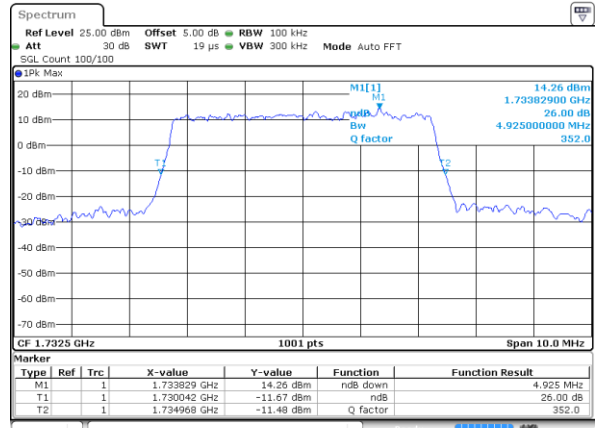

Date: 16 AUG 2017 20:10:37

Highest Channel / 1.4MHz / 16QAM

Date: 16 AUG 2017 20:10:47

LTE Band 4

Lowest Channel / 3MHz / QPSK

Date: 16 AUG 2017 20:17:42

Lowest Channel / 3MHz / 16QAM

Date: 16 AUG 2017 20:17:53

LTE Band 4

Lowest Channel / 5MHz / QPSK

Date: 16 AUG 2017 20:34:28

Lowest Channel / 5MHz / 16QAM

Date: 16 AUG 2017 20:34:38

Middle Channel / 5MHz / QPSK

Date: 16 AUG 2017 20:41:34

Middle Channel / 5MHz / 16QAM

Date: 16 AUG 2017 20:41:44

Highest Channel / 5MHz / QPSK

Date: 16 AUG 2017 20:44:07

Highest Channel / 5MHz / 16QAM

Date: 16 AUG 2017 20:44:18

LTE Band 4

Lowest Channel / 10MHz / QPSK

Date: 16 AUG 2017 22:23:02