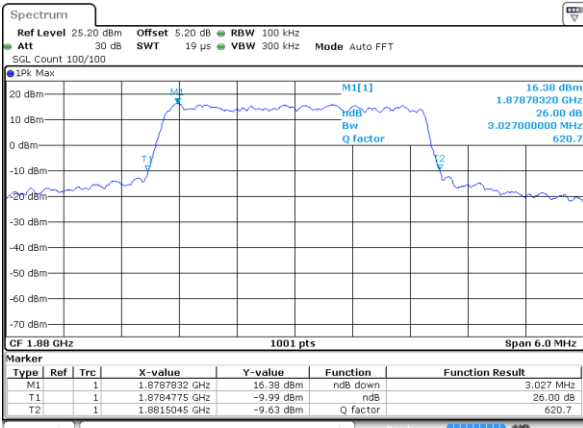

LTE Band 2

Lowest Channel / 1.4MHz / QPSK

Date: 17 AUG 2017 19:06:58

Lowest Channel / 1.4MHz / 16QAM

Date: 17 AUG 2017 19:07:07

Middle Channel / 1.4MHz / QPSK

Date: 17 AUG 2017 19:13:56

Middle Channel / 1.4MHz / 16QAM

Date: 17 AUG 2017 19:14:06

Highest Channel / 1.4MHz / QPSK

Date: 17 AUG 2017 19:16:25

Highest Channel / 1.4MHz / 16QAM

Date: 17 AUG 2017 19:16:35

LTE Band 2

Lowest Channel / 3MHz / QPSK

Date: 17 AUG 2017 19:33:45

Lowest Channel / 3MHz / 16QAM

Date: 17 AUG 2017 19:33:55

Middle Channel / 3MHz / QPSK

Date: 17 AUG 2017 19:40:44

Middle Channel / 3MHz / 16QAM

Date: 17 AUG 2017 19:40:54

Highest Channel / 3MHz / QPSK

Date: 17 AUG 2017 19:43:13