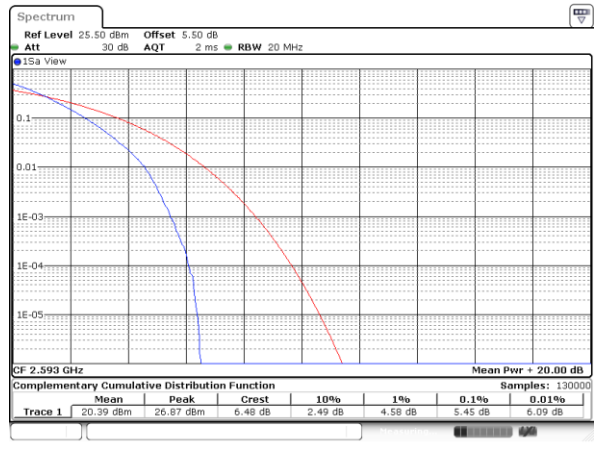

Date: 18 AUG 2017 14:53:38

Middle Channel / Full RB

Date: 18 AUG 2017 14:52:35

Highest Channel / 1RB

Date: 18 AUG 2017 14:54:45

Highest Channel / Full RB

Date: 18 AUG 2017 14:55:58

LTE Band 41 / 20MHz / QPSK

Lowest Channel / 1RB

Date: 19 AUG 2017 00:29:06

Lowest Channel / Full RB

Date: 19 AUG 2017 00:29:16

Middle Channel / 1RB

Date: 19 AUG 2017 00:29:33

Middle Channel / Full RB

Date: 19 AUG 2017 00:29:44

Highest Channel / 1RB

Date: 19 AUG 2017 00:29:54

Highest Channel / Full RB

Date: 19 AUG 2017 00:30:18

LTE Band 41 / 20MHz / 16QAM

Lowest Channel / 1RB

Date: 19 AUG 2017 00:27:28

Lowest Channel / Full RB