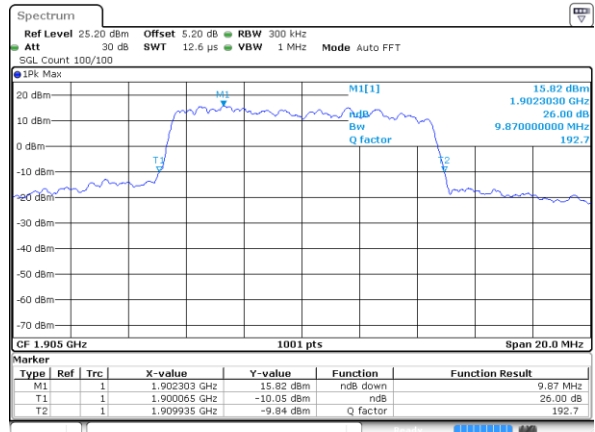

Date: 17 AUG 2017 19:57:11

Middle Channel / 5MHz / 16QAM

Date: 17 AUG 2017 19:57:21

Highest Channel / 5MHz / QPSK

Date: 17 AUG 2017 19:59:40

Highest Channel / 5MHz / 16QAM

Date: 17 AUG 2017 19:59:50

LTE Band 2

Lowest Channel / 10MHz / QPSK

Date: 17 AUG 2017 20:06:39

Lowest Channel / 10MHz / 16QAM

Date: 17 AUG 2017 20:06:49

Middle Channel / 10MHz / QPSK

Date: 17 AUG 2017 20:13:38

Middle Channel / 10MHz / 16QAM

Date: 17 AUG 2017 20:13:48

Highest Channel / 10MHz / QPSK

Date: 17 AUG 2017 20:16:07

Highest Channel / 10MHz / 16QAM

Date: 17 AUG 2017 20:16:17

LTE Band 2

Lowest Channel / 15MHz / QPSK

Date: 17 AUG 2017 20:23:06

Lowest Channel / 15MHz / 16QAM