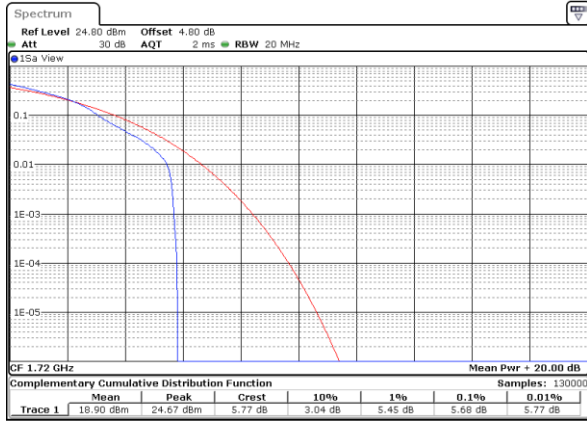

Date: 19 AUG 2017 00:28:55

LTE Band 66 / 20MHz / QPSK

Lowest Channel / 1RB

Date: 21 AUG 2017 14:24:18

Lowest Channel / Full RB

Date: 21 AUG 2017 14:21:14

Middle Channel / 1RB

Date: 21 AUG 2017 14:37:07

Middle Channel / Full RB

Date: 21 AUG 2017 14:27:14

Highest Channel / 1RB

Date: 21 AUG 2017 14:55:14

Highest Channel / Full RB

Date: 21 AUG 2017 14:38:28

LTE Band 66 / 20MHz / 16QAM

Lowest Channel / 1RB

Date: 21 AUG 2017 14:23:50

Lowest Channel / Full RB

Date: 21 AUG 2017 14:21:30

Middle Channel / 1RB

Date: 21 AUG 2017 14:36:54

Middle Channel / Full RB

Date: 21 AUG 2017 14:27:45

Highest Channel / 1RB

Date: 21 AUG 2017 14:55:25

Highest Channel / Full RB

Date: 21 AUG 2017 14:39:01

26dB Bandwidth

Mode	LTE Band 2 : 26dB BW(MHz)											
	1.4MHz		3MHz		5MHz		10MHz		15MHz		20MHz	
Mod.	QPSK	16QAM	QPSK	16QAM	QPSK	16QAM	QPSK	16QAM	QPSK	16QAM	QPSK	16QAM
Lowest CH	1.256	1.298	3.039	3.051	5.005	4.895	9.99	9.93	14.535	14.326	20.42	20.34
Middle CH	1.264	1.256	3.027	3.015	4.965	4.915	9.63	9.87	14.266	14.416	20.30	20.18
Highest CH	1.284	1.326	3.015	2.991	4.945	4.995	9.69	9.87	14.386	14.326	20.30	20.26