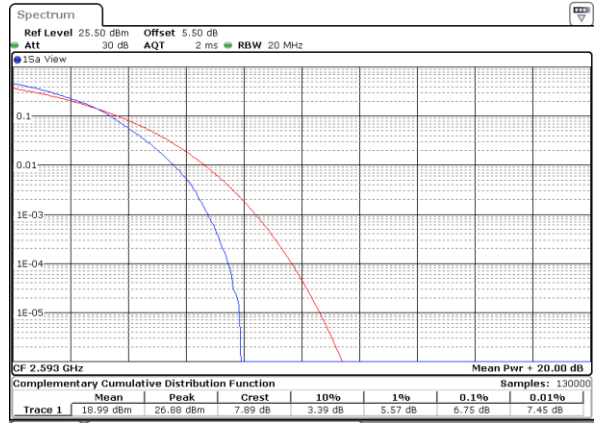

Middle Channel / Full RB

Date: 19 AUG 2017 00:28:15