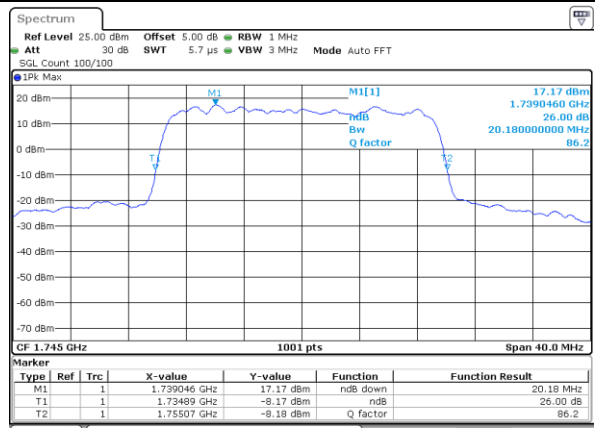

Highest Channel / 10MHz / 16QAM

Date: 16 AUG 2017 22:32:51

LTE Band 4

Lowest Channel / 15MHz / QPSK

Date: 16 AUG 2017 22:39:46

Lowest Channel / 15MHz / 16QAM

Date: 16 AUG 2017 22:39:56

Middle Channel / 15MHz / QPSK

Date: 16 AUG 2017 22:46:51

Middle Channel / 15MHz / 16QAM

Date: 16 AUG 2017 22:47:02

Highest Channel / 15MHz / QPSK

Date: 16 AUG 2017 22:49:24

Highest Channel / 15MHz / 16QAM

Date: 16 AUG 2017 22:49:35

LTE Band 4

Lowest Channel / 20MHz / QPSK

Date: 16 AUG 2017 22:56:30

Lowest Channel / 20MHz / 16QAM

Date: 16 AUG 2017 22:56:41

Middle Channel / 20MHz / QPSK

Date: 16 AUG 2017 23:03:37

Middle Channel / 20MHz / 16QAM

Date: 16 AUG 2017 23:03:47

Highest Channel / 20MHz / QPSK

Date: 16 AUG 2017 23:06:10

Highest Channel / 20MHz / 16QAM

Date: 16 AUG 2017 23:06:21

LTE Band 5

Lowest Channel / 1.4MHz / QPSK

Date: 17 AUG 2017 09:28:43

Lowest Channel / 1.4MHz / 16QAM