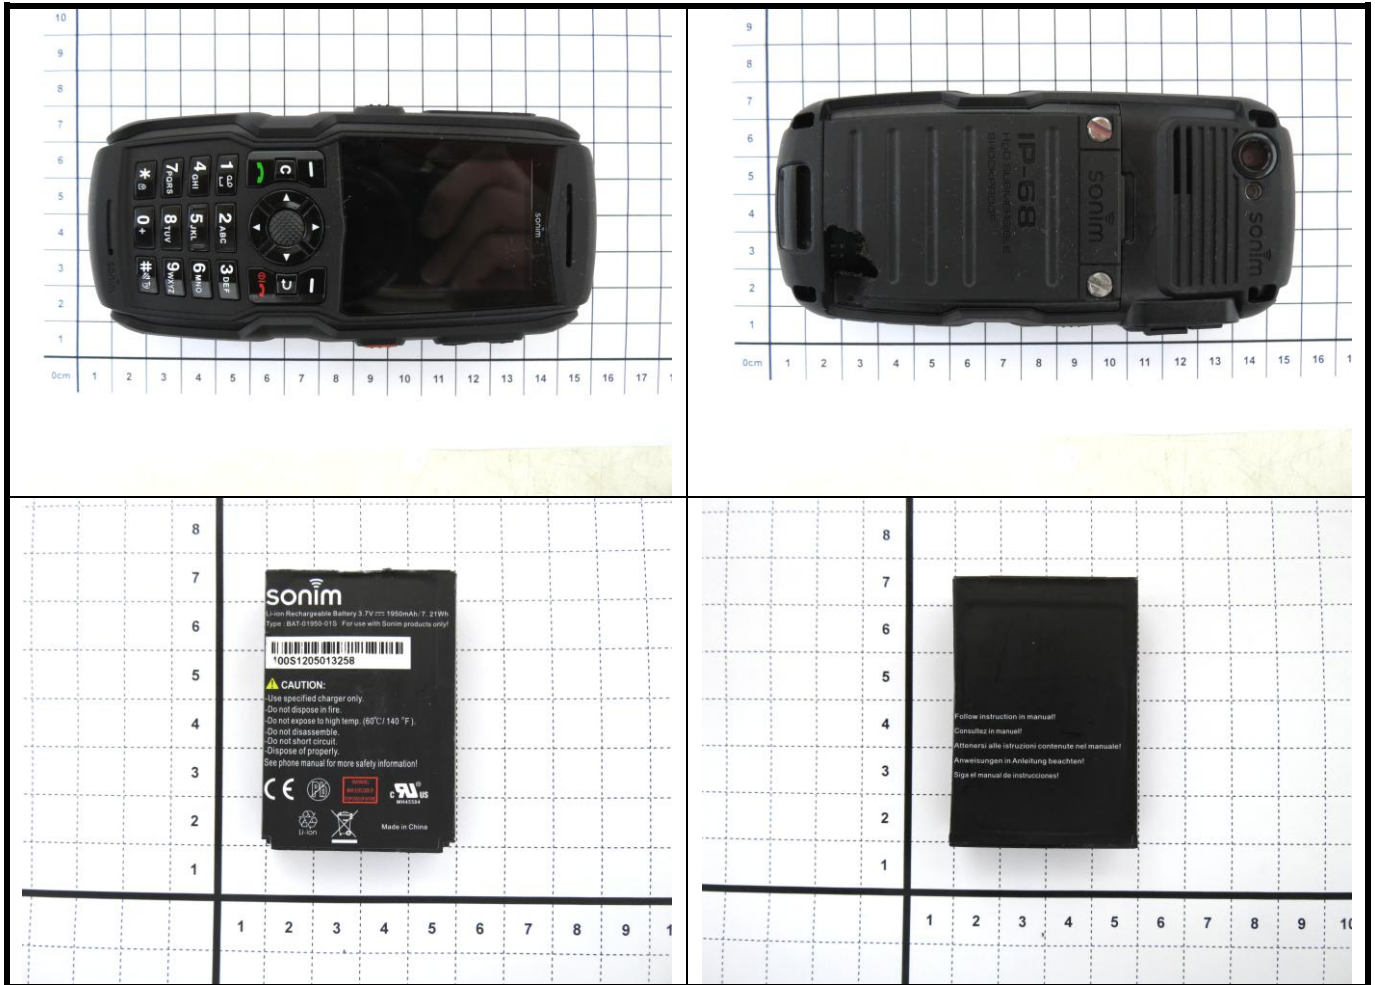

Appendix D. Photographs of EUT and Setup

FCC HAC (RF Emission) Test Report

<Photographs of EUT>

FCC HAC (RF Emission) Test Report

<Photographs of Setup>

Top View

Bottom View

Left Side View

Right Side View