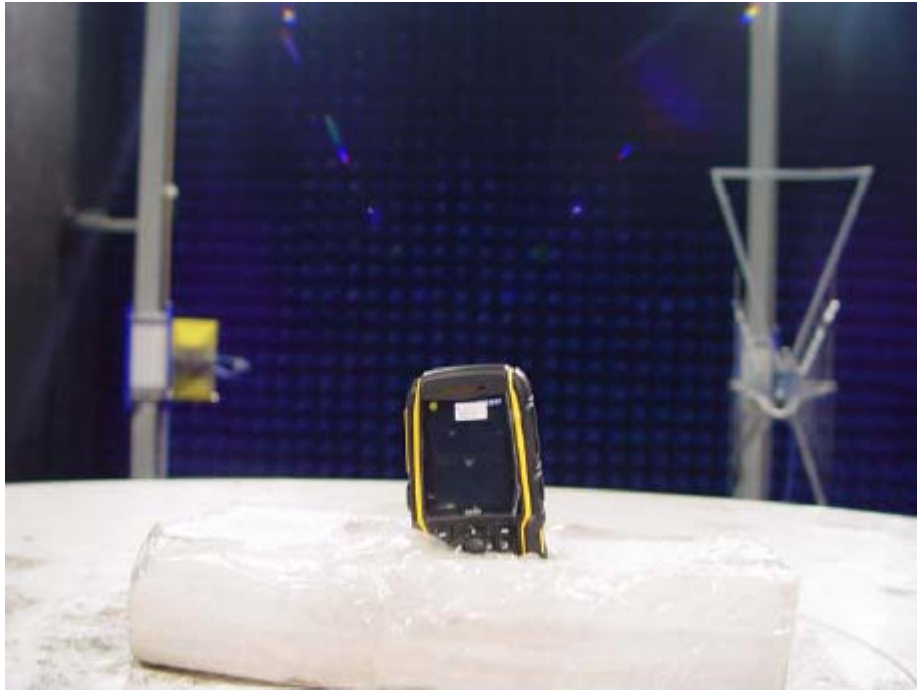

TEST SETUP

RF Radiated Spurious Emissions Test setup

RF Receiver Spurious Emission Test Setup

Part15B: Radiated Emissions Test Setup (below 1GHz)

Part15B: Radiated Emissions Test Setup (above 1GHz)

Part15B: Conducted Emissions Test Setup

Part15C Radiated Emissions Test Setup

SAR

Head touch position

Head tilt position

Body SAR

Body SAR with earphone