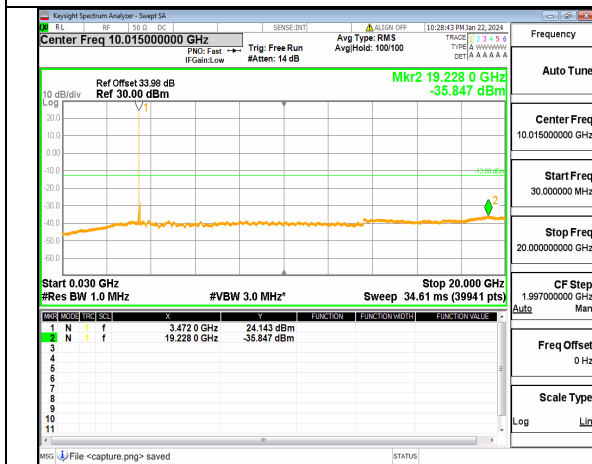

n77(3450-3550MHz) (30MHz-20GHz) 80M DFT-s-OFDM BPSK Inner_1RB_Right High

n77(3450-3550MHz) (30MHz-20GHz) 80M DFT-s-OFDM QPSK Inner_1RB_Left High