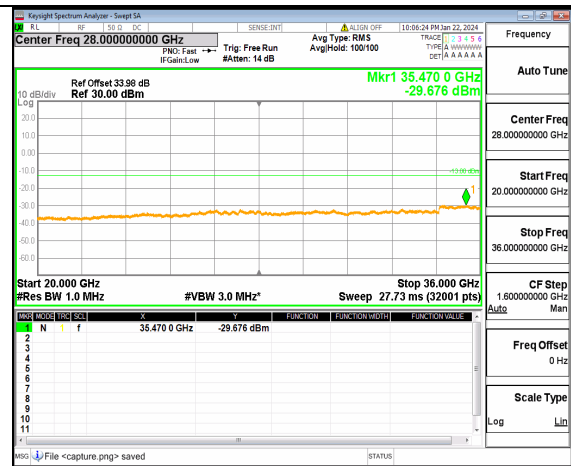

n77(3450-3550MHz) (20GHz-36GHz) 60M DFT-s-OFDM BPSK Inner_1RB_Left Mid

n77(3450-3550MHz) (20GHz-36GHz) 60M DFT-s-OFDM BPSK Inner_1RB_Right Mid