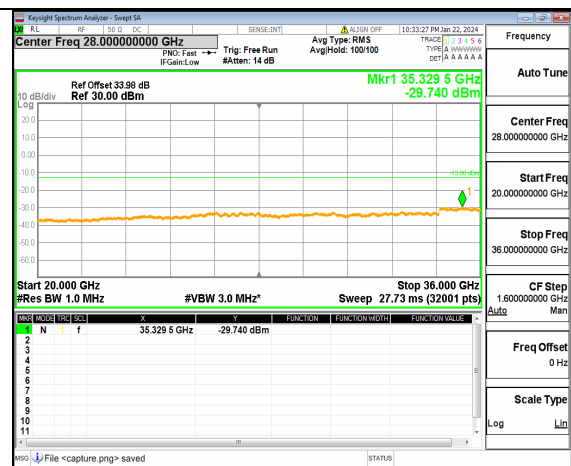

n77(3450-3550MHz) (20GHz-36GHz) 100M DFT-s-OFDM BPSK Inner_1RB_Left Mid

n77(3450-3550MHz) (20GHz-36GHz) 100M DFT-s-OFDM BPSK Inner_1RB_Right Mid