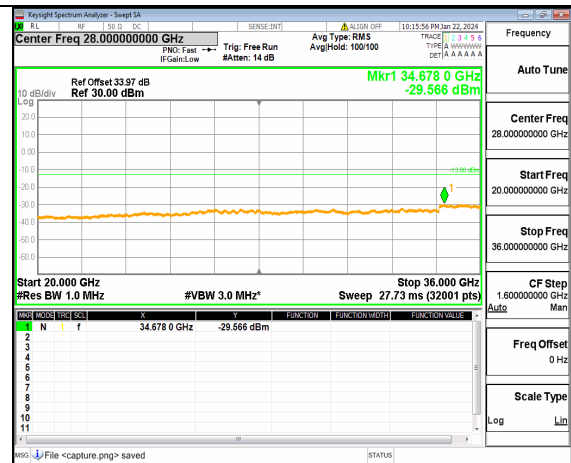

n77(3450-3550MHz) (20GHz-36GHz) 60M DFT-s-OFDM QPSK Inner_1RB_Right High

n77(3450-3550MHz) (20GHz-36GHz) 80M DFT-s-OFDM BPSK Inner_1RB_Left Low