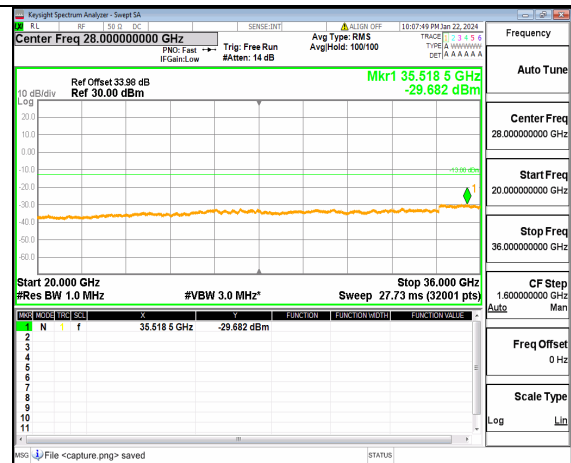

n77(3450-3550MHz) (20GHz-36GHz) 60M DFT-s-OFDM BPSK Inner_1RB_Right Mid

n77(3450-3550MHz) (20GHz-36GHz) 60M DFT-s-OFDM QPSK Inner_1RB_Left Mid