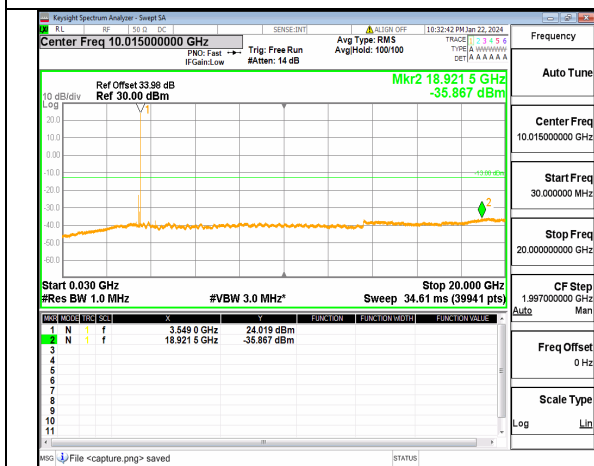

n77(3450-3550MHz) (30MHz-20GHz) 100M DFT-s-OFDM BPSK Inner_1RB_Left Mid

n77(3450-3550MHz) (30MHz-20GHz) 100M DFT-s-OFDM BPSK Inner_1RB_Right Mid