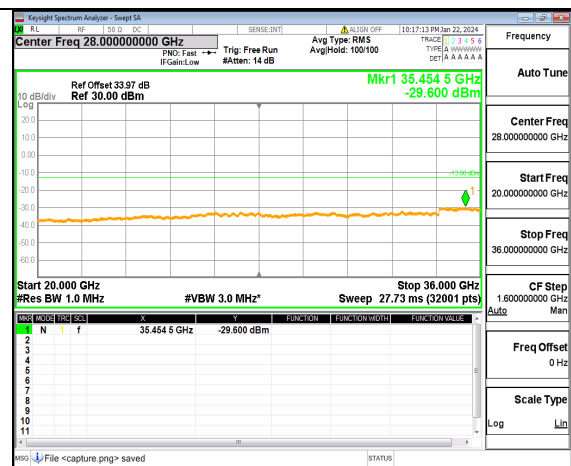

n77(3450-3550MHz) (20GHz-36GHz) 80M DFT-s-OFDM BPSK Inner_1RB_Left Low

n77(3450-3550MHz) (20GHz-36GHz) 80M DFT-s-OFDM BPSK Inner_1RB_Right Low