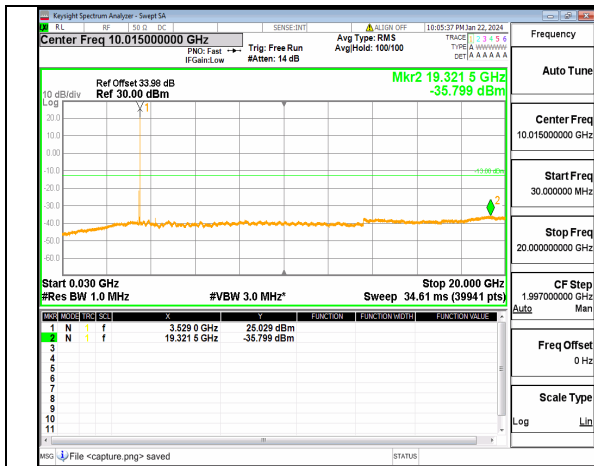

n77(3450-3550MHz) (30MHz-20GHz) 60M DFT-s-OFDM BPSK Inner_1RB_Right Mid