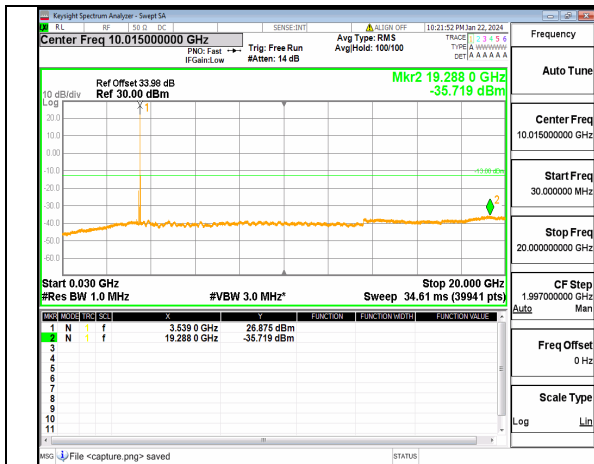

n77(3450-3550MHz) (30MHz-20GHz) 80M DFT-s-OFDM BPSK Inner_1RB_Right Mid