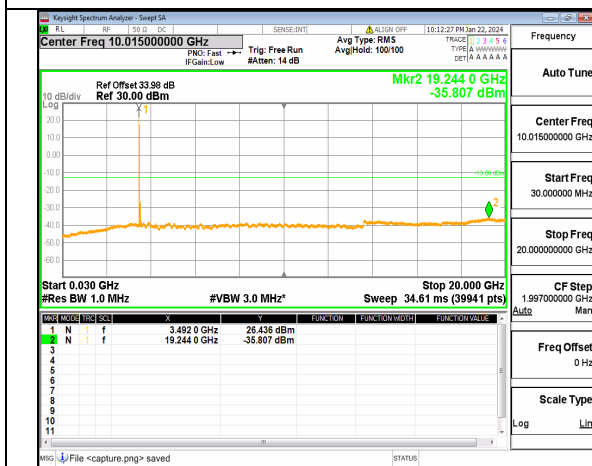

n77(3450-3550MHz) (30MHz-20GHz) 60M DFT-s-OFDM BPSK Inner_1RB_Right High

n77(3450-3550MHz) (30MHz-20GHz) 60M DFT-s-OFDM QPSK Inner_1RB_Left High