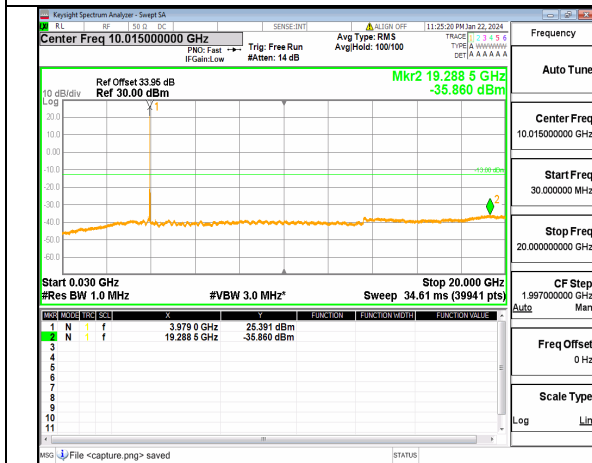

n77(3700-3980MHz) (30MHz-20GHz) 40M DFT-s-OFDM QPSK Inner_1RB_Left High

n77(3700-3980MHz) (30MHz-20GHz) 40M DFT-s-OFDM QPSK Inner_1RB_Right High