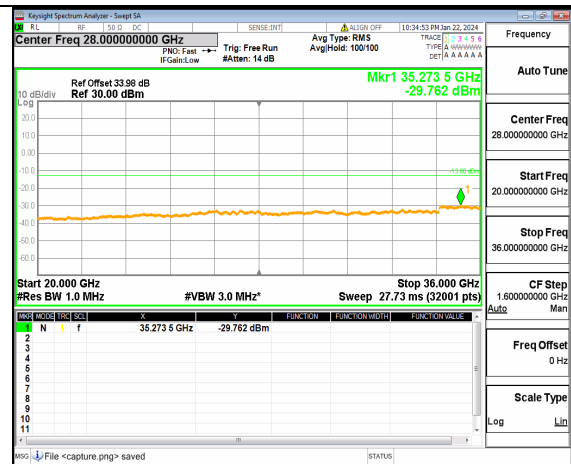

n77(3450-3550MHz) (20GHz-36GHz) 100M DFT-s-OFDM BPSK Inner_1RB_Right Mid

n77(3450-3550MHz) (20GHz-36GHz) 100M DFT-s-OFDM QPSK Inner_1RB_Left Mid