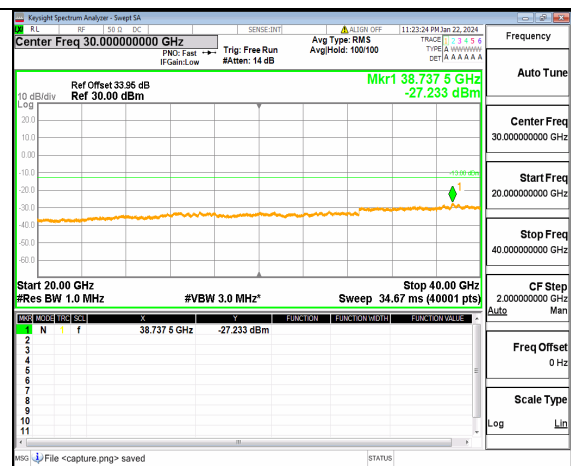

n77(3700-3980MHz) (20GHz-40GHz) 40M DFT-s-OFDM BPSK Inner_1RB_Left High

n77(3700-3980MHz) (20GHz-40GHz) 40M DFT-s-OFDM BPSK Inner_1RB_Right High