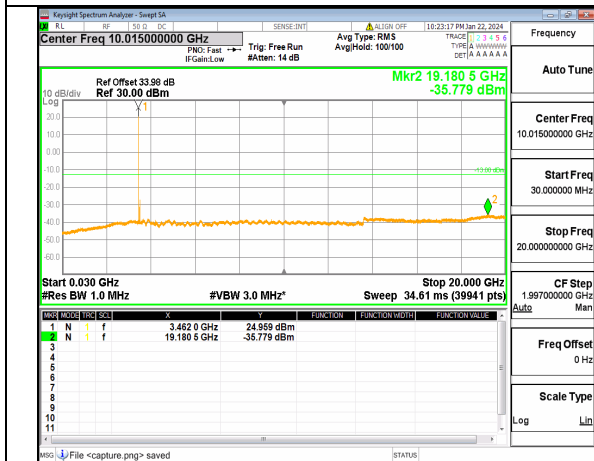

n77(3450-3550MHz) (30MHz-20GHz) 80M DFT-s-OFDM BPSK Inner_1RB_Right Mid

n77(3450-3550MHz) (30MHz-20GHz) 80M DFT-s-OFDM QPSK Inner_1RB_Left Mid