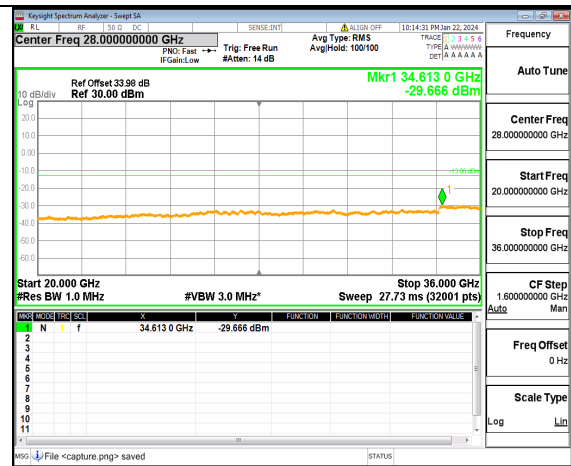

n77(3450-3550MHz) (20GHz-36GHz) 60M DFT-s-OFDM QPSK Inner_1RB_Left High

n77(3450-3550MHz) (20GHz-36GHz) 60M DFT-s-OFDM QPSK Inner_1RB_Right High