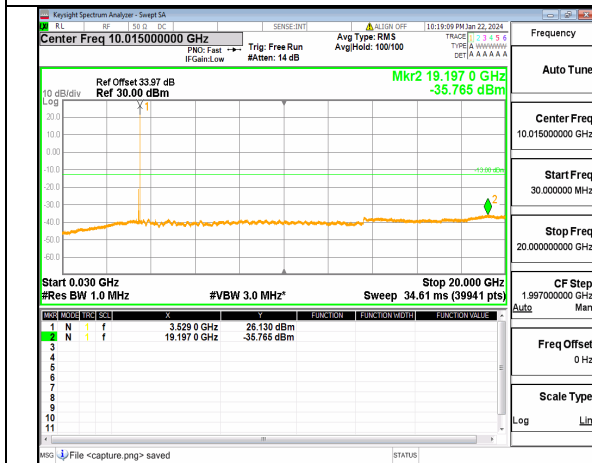

n77(3450-3550MHz) (30MHz-20GHz) 80M DFT-s-OFDM QPSK Inner_1RB_Left Low

n77(3450-3550MHz) (30MHz-20GHz) 80M DFT-s-OFDM QPSK Inner_1RB_Right Low