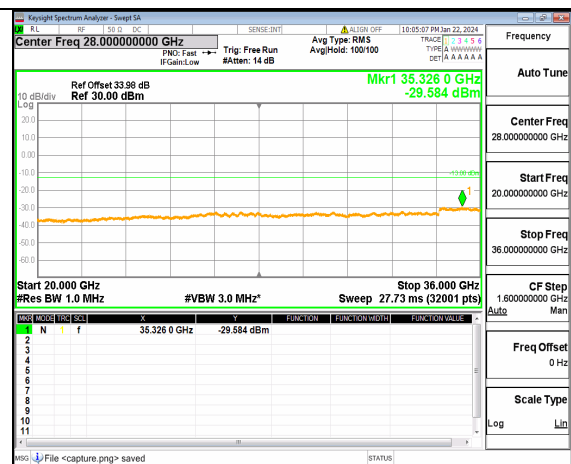

n77(3450-3550MHz) (20GHz-36GHz) 60M DFT-s-OFDM QPSK Inner_1RB_Right Low

n77(3450-3550MHz) (20GHz-36GHz) 60M DFT-s-OFDM BPSK Inner_1RB_Left Mid