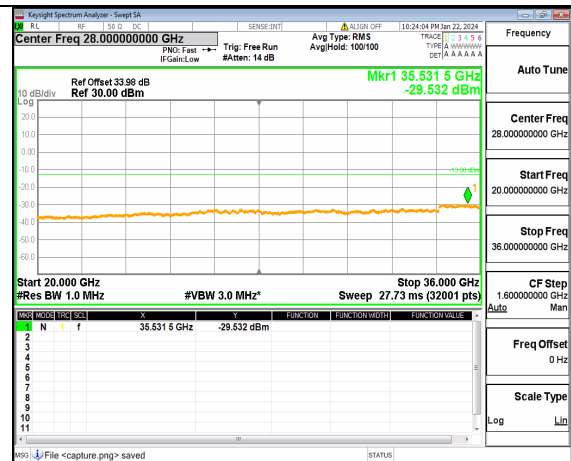

n77(3450-3550MHz) (20GHz-36GHz) 80M DFT-s-OFDM BPSK Inner_1RB_Right Mid

n77(3450-3550MHz) (20GHz-36GHz) 80M DFT-s-OFDM QPSK Inner_1RB_Left Mid