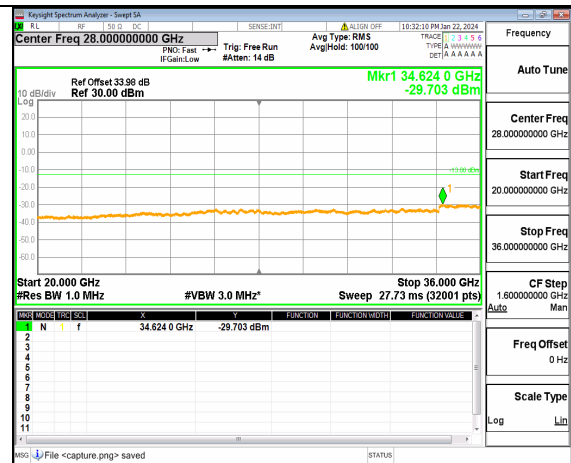

n77(3450-3550MHz) (20GHz-36GHz) 80M DFT-s-OFDM QPSK Inner_1RB_Right High

n77(3450-3550MHz) (20GHz-36GHz) 100M DFT-s-OFDM BPSK Inner_1RB_Left Mid