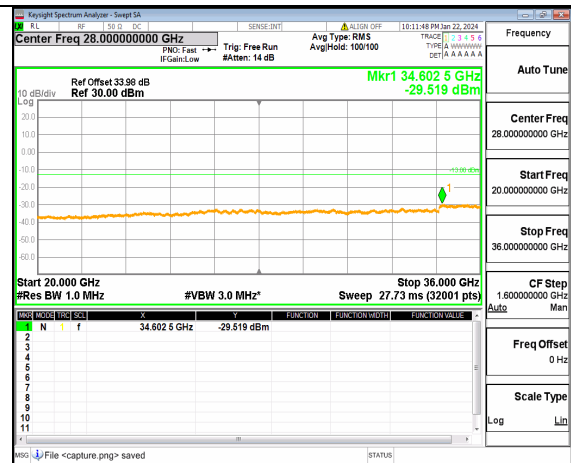

n77(3450-3550MHz) (20GHz-36GHz) 60M DFT-s-OFDM BPSK Inner_1RB_Left High

n77(3450-3550MHz) (20GHz-36GHz) 60M DFT-s-OFDM BPSK Inner_1RB_Right High