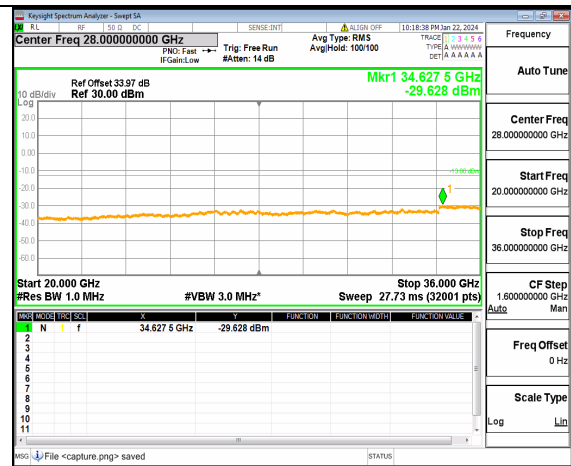

n77(3450-3550MHz) (20GHz-36GHz) 80M DFT-s-OFDM BPSK Inner_1RB_Right Low

n77(3450-3550MHz) (20GHz-36GHz) 80M DFT-s-OFDM QPSK Inner_1RB_Left Low