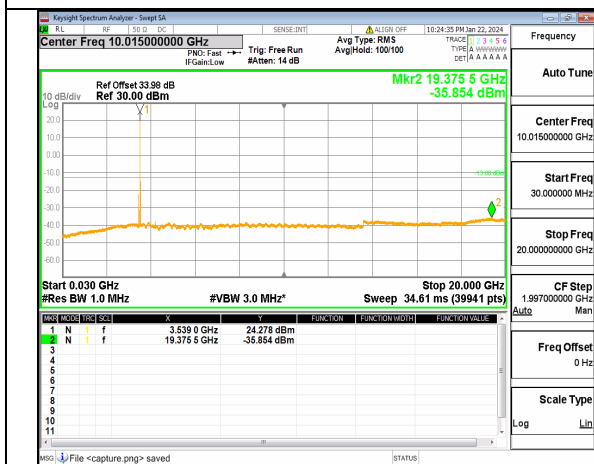

n77(3450-3550MHz) (30MHz-20GHz) 80M DFT-s-OFDM QPSK Inner_1RB_Left Mid

n77(3450-3550MHz) (30MHz-20GHz) 80M DFT-s-OFDM QPSK Inner_1RB_Right Mid