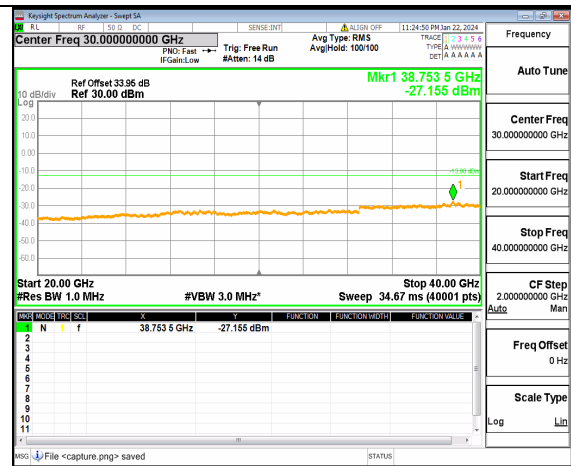

n77(3700-3980MHz) (20GHz-40GHz) 40M DFT-s-OFDM BPSK Inner_1RB_Right High

n77(3700-3980MHz) (20GHz-40GHz) 40M DFT-s-OFDM QPSK Inner_1RB_Left High