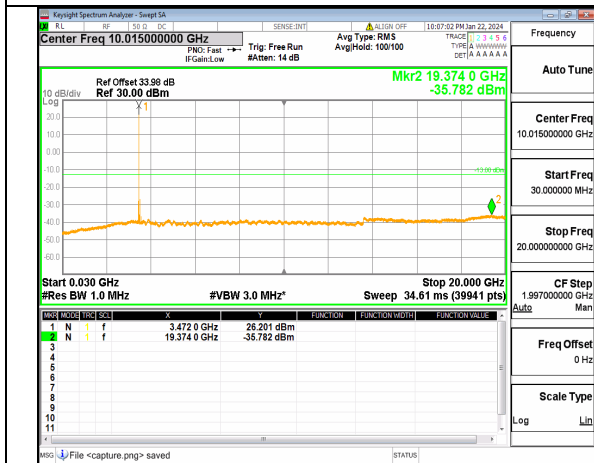

n77(3450-3550MHz) (30MHz-20GHz) 60M DFT-s-OFDM BPSK Inner_1RB_Right Mid

n77(3450-3550MHz) (30MHz-20GHz) 60M DFT-s-OFDM QPSK Inner_1RB_Left Mid