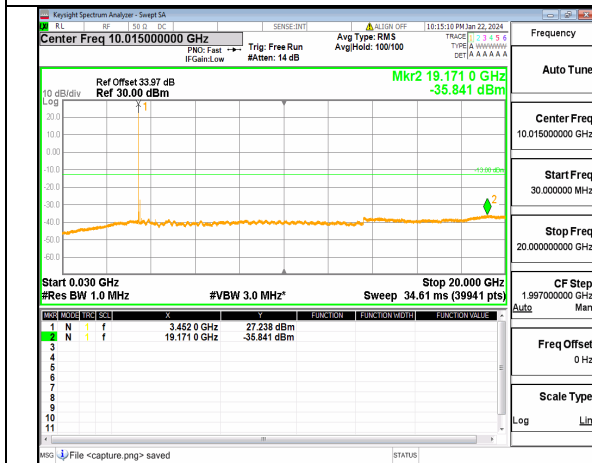

n77(3450-3550MHz) (30MHz-20GHz) 60M DFT-s-OFDM QPSK Inner_1RB_Right High

n77(3450-3550MHz) (30MHz-20GHz) 80M DFT-s-OFDM BPSK Inner_1RB_Left Low