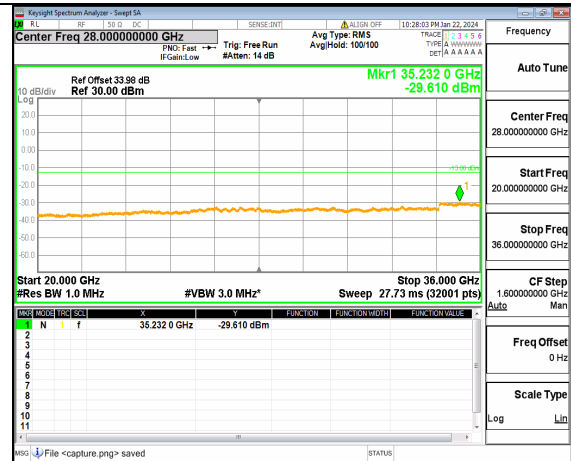

n77(3450-3550MHz) (20GHz-36GHz) 80M DFT-s-OFDM BPSK Inner_1RB_Left High

n77(3450-3550MHz) (20GHz-36GHz) 80M DFT-s-OFDM BPSK Inner_1RB_Right High