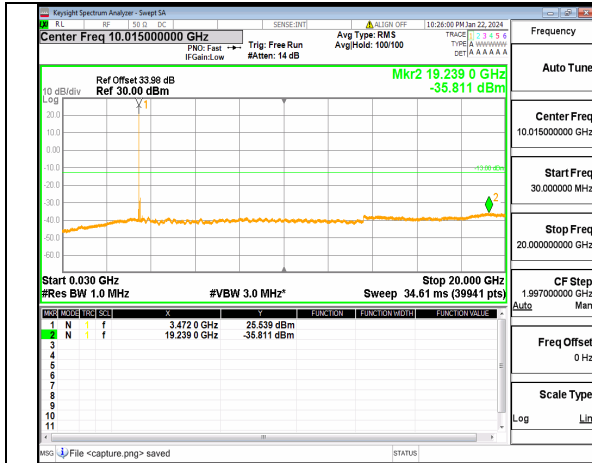

n77(3450-3550MHz) (30MHz-20GHz) 80M DFT-s-OFDM BPSK Inner_1RB_Left High