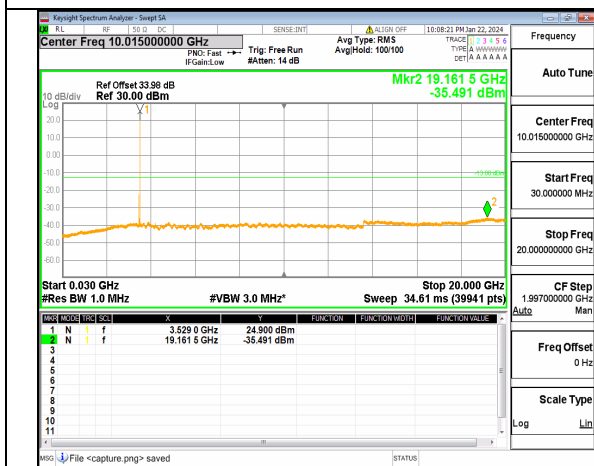

n77(3450-3550MHz) (30MHz-20GHz) 60M DFT-s-OFDM QPSK Inner_1RB_Left Mid

n77(3450-3550MHz) (30MHz-20GHz) 60M DFT-s-OFDM QPSK Inner_1RB_Right Mid