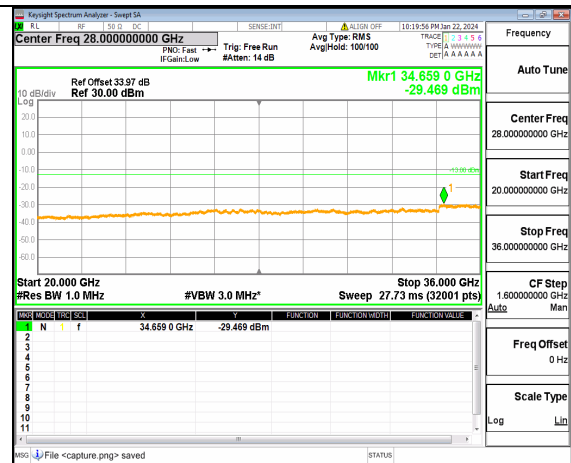

n77(3450-3550MHz) (20GHz-36GHz) 80M DFT-s-OFDM QPSK Inner_1RB_Left Low

n77(3450-3550MHz) (20GHz-36GHz) 80M DFT-s-OFDM QPSK Inner_1RB_Right Low