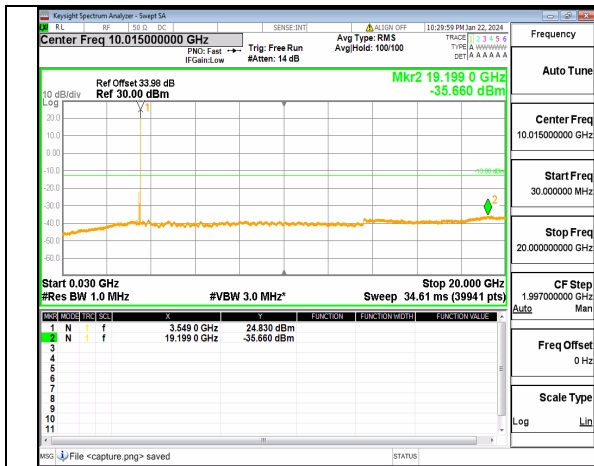

n77(3450-3550MHz) (30MHz-20GHz) 80M DFT-s-OFDM QPSK Inner_1RB_Right High