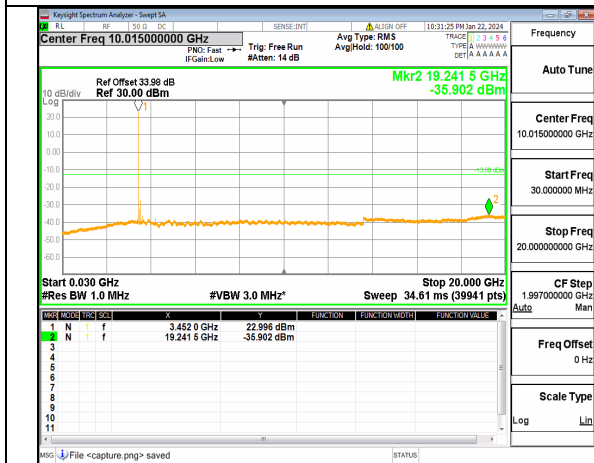

n77(3450-3550MHz) (30MHz-20GHz) 80M DFT-s-OFDM QPSK Inner_1RB_Right High

n77(3450-3550MHz) (30MHz-20GHz) 100M DFT-s-OFDM BPSK Inner_1RB_Left Mid