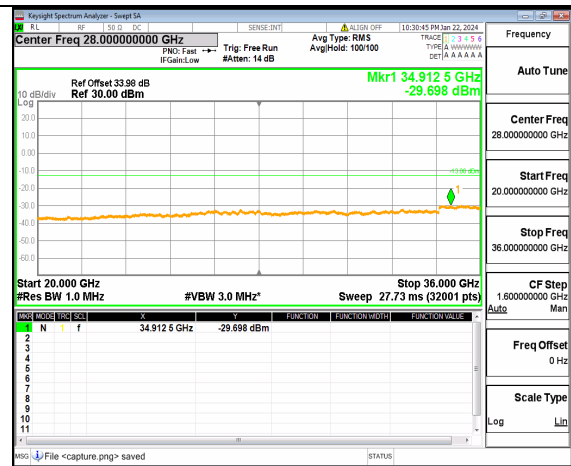

n77(3450-3550MHz) (20GHz-36GHz) 80M DFT-s-OFDM QPSK Inner_1RB_Left High

n77(3450-3550MHz) (20GHz-36GHz) 80M DFT-s-OFDM QPSK Inner_1RB_Right High