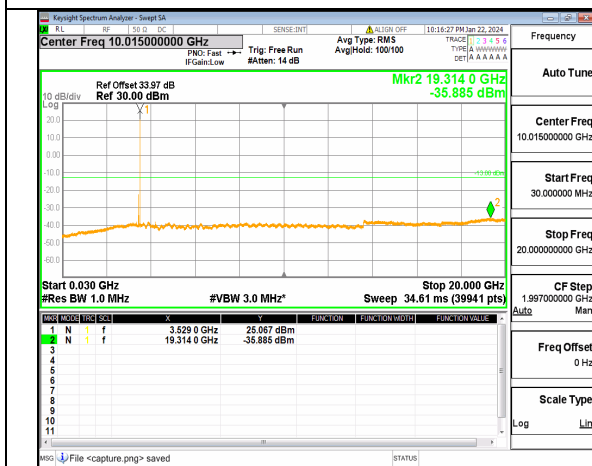

n77(3450-3550MHz) (30MHz-20GHz) 80M DFT-s-OFDM BPSK Inner_1RB_Left Low

n77(3450-3550MHz) (30MHz-20GHz) 80M DFT-s-OFDM BPSK Inner_1RB_Right Low