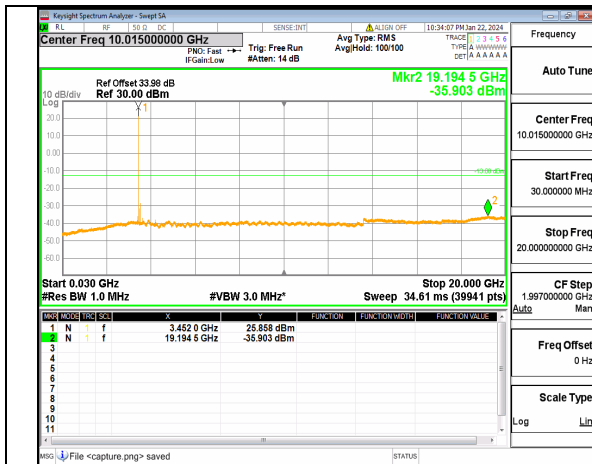

n77(3450-3550MHz) (30MHz-20GHz) 100M DFT-s-OFDM QPSK Inner_1RB_Left Mid