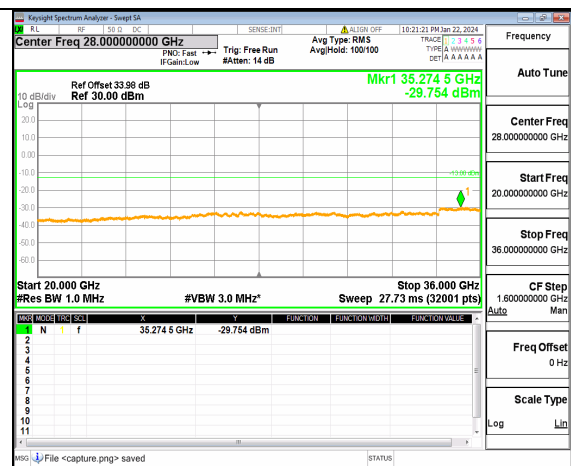

n77(3450-3550MHz) (20GHz-36GHz) 80M DFT-s-OFDM QPSK Inner_1RB_Right Low

n77(3450-3550MHz) (20GHz-36GHz) 80M DFT-s-OFDM BPSK Inner_1RB_Left Mid