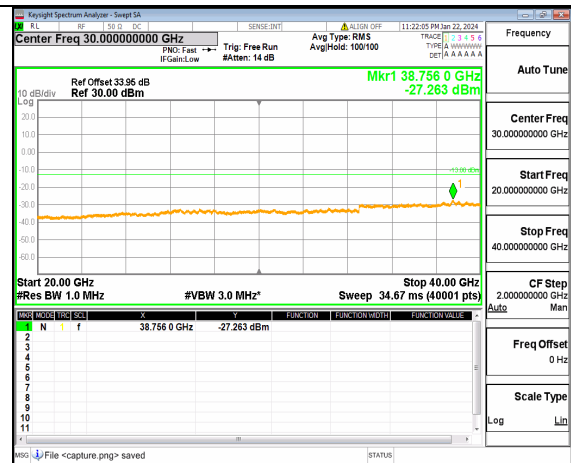

n77(3700-3980MHz) (20GHz-40GHz) 40M DFT-s-OFDM QPSK Inner_1RB_Right Mid

n77(3700-3980MHz) (20GHz-40GHz) 40M DFT-s-OFDM BPSK Inner_1RB_Left High