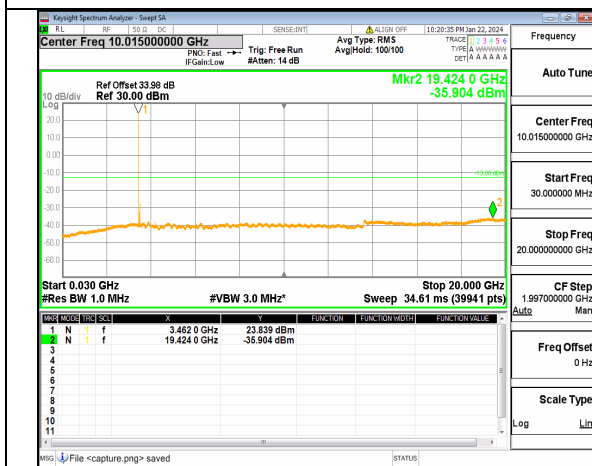

n77(3450-3550MHz) (30MHz-20GHz) 80M DFT-s-OFDM QPSK Inner_1RB_Right Low

n77(3450-3550MHz) (30MHz-20GHz) 80M DFT-s-OFDM BPSK Inner_1RB_Left Mid