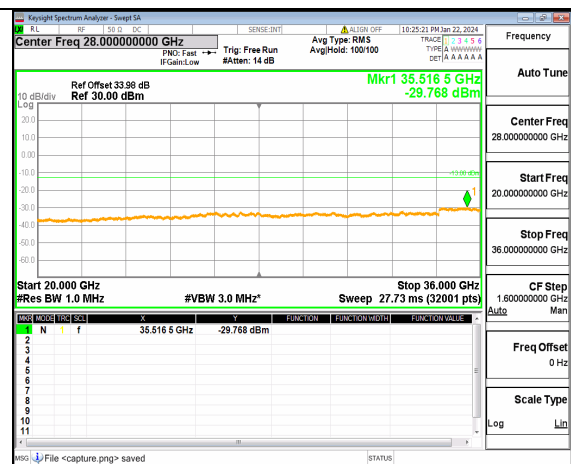

n77(3450-3550MHz) (20GHz-36GHz) 80M DFT-s-OFDM QPSK Inner_1RB_Left Mid

n77(3450-3550MHz) (20GHz-36GHz) 80M DFT-s-OFDM QPSK Inner_1RB_Right Mid