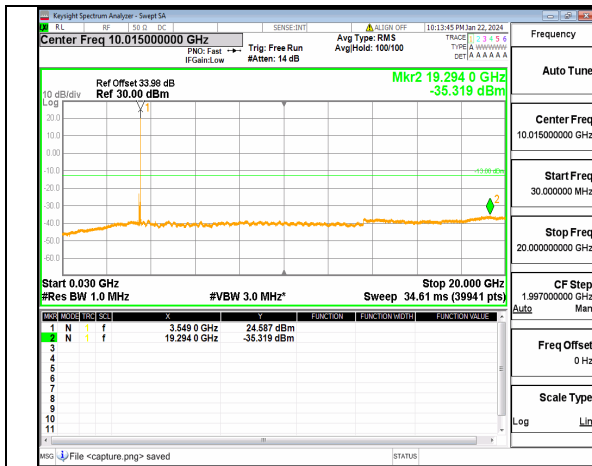

n77(3450-3550MHz) (30MHz-20GHz) 60M DFT-s-OFDM QPSK Inner_1RB_Right High