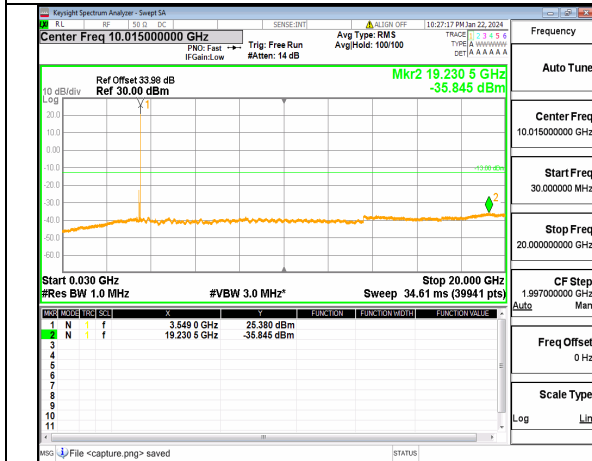

n77(3450-3550MHz) (30MHz-20GHz) 80M DFT-s-OFDM BPSK Inner_1RB_Left High

n77(3450-3550MHz) (30MHz-20GHz) 80M DFT-s-OFDM BPSK Inner_1RB_Right High