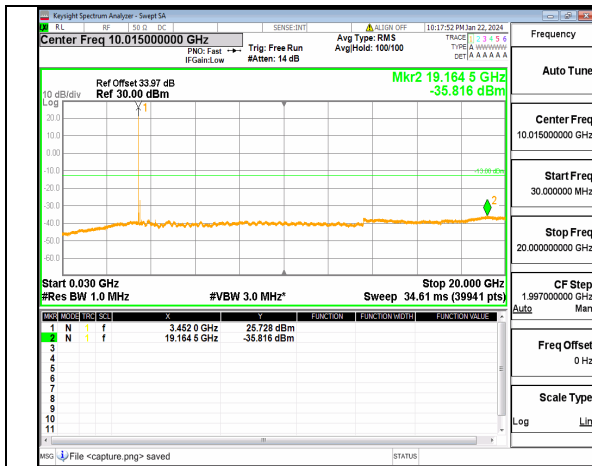

n77(3450-3550MHz) (30MHz-20GHz) 80M DFT-s-OFDM QPSK Inner_1RB_Left Low