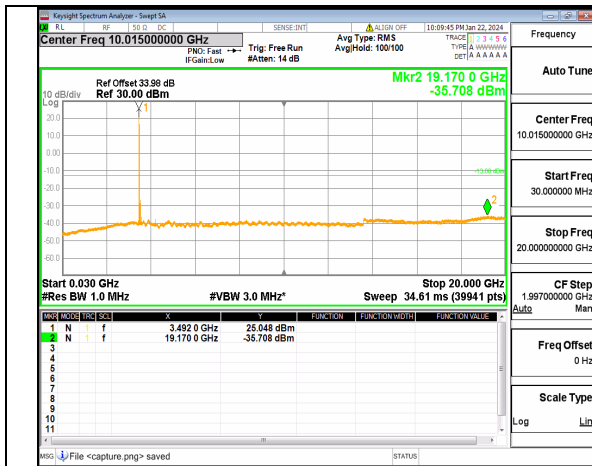

n77(3450-3550MHz) (30MHz-20GHz) 60M DFT-s-OFDM BPSK Inner_1RB_Left High