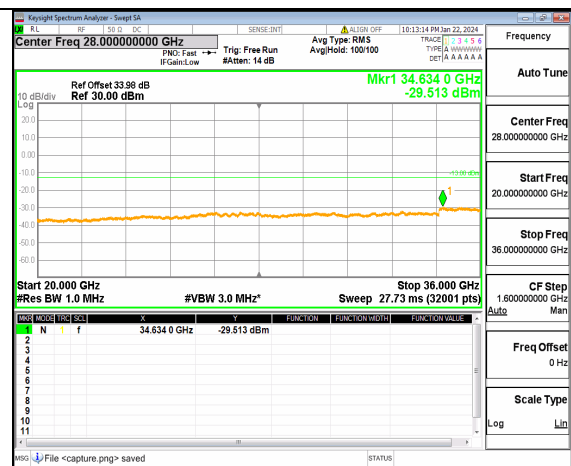

n77(3450-3550MHz) (20GHz-36GHz) 60M DFT-s-OFDM BPSK Inner_1RB_Right High

n77(3450-3550MHz) (20GHz-36GHz) 60M DFT-s-OFDM QPSK Inner_1RB_Left High