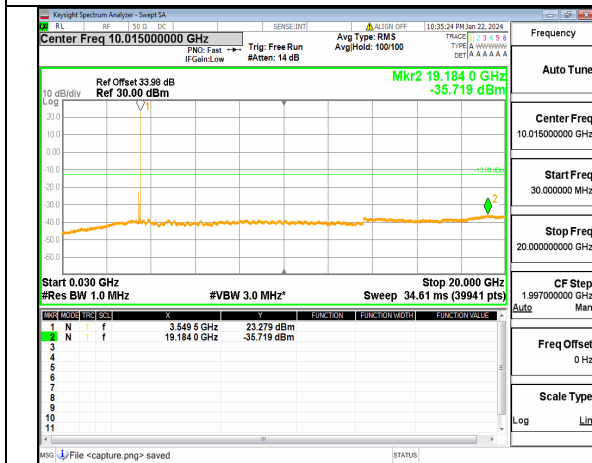

n77(3450-3550MHz) (30MHz-20GHz) 100M DFT-s-OFDM QPSK Inner_1RB_Left Mid

n77(3450-3550MHz) (30MHz-20GHz) 100M DFT-s-OFDM QPSK Inner_1RB_Right Mid