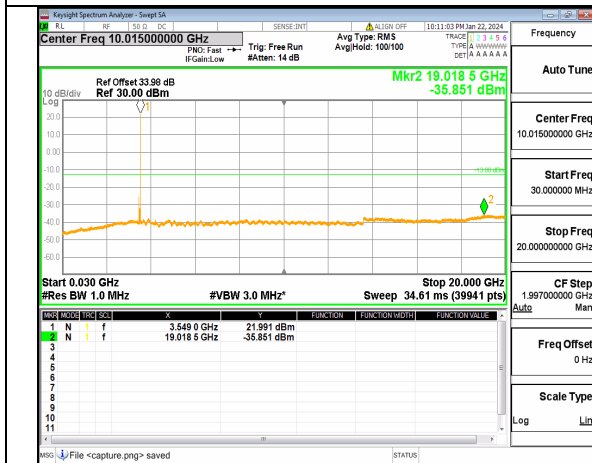

n77(3450-3550MHz) (30MHz-20GHz) 60M DFT-s-OFDM BPSK Inner_1RB_Left High

n77(3450-3550MHz) (30MHz-20GHz) 60M DFT-s-OFDM BPSK Inner_1RB_Right High