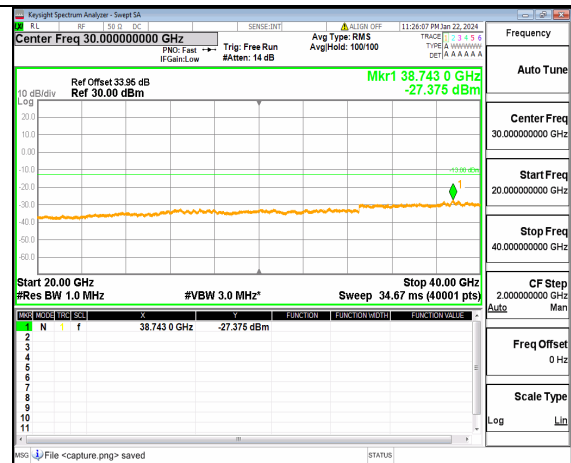

n77(3700-3980MHz) (20GHz-40GHz) 40M DFT-s-OFDM QPSK Inner_1RB_Left High

n77(3700-3980MHz) (20GHz-40GHz) 40M DFT-s-OFDM QPSK Inner_1RB_Right High