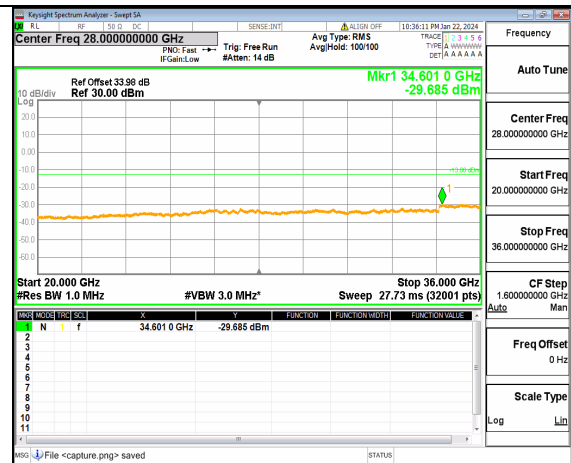

n77(3450-3550MHz) (20GHz-36GHz) 100M DFT-s-OFDM QPSK Inner_1RB_Left Mid

n77(3450-3550MHz) (20GHz-36GHz) 100M DFT-s-OFDM QPSK Inner_1RB_Right Mid