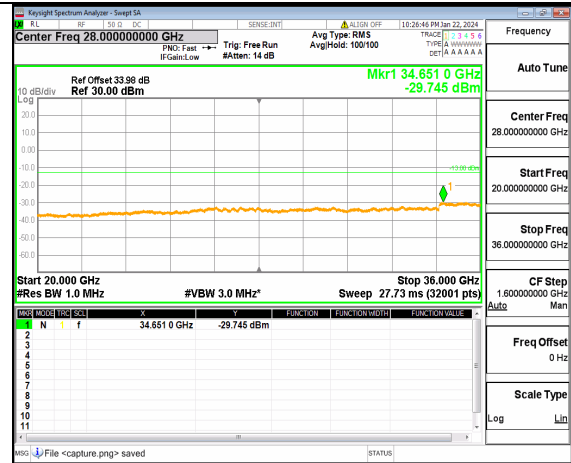

n77(3450-3550MHz) (20GHz-36GHz) 80M DFT-s-OFDM QPSK Inner_1RB_Right Mid

n77(3450-3550MHz) (20GHz-36GHz) 80M DFT-s-OFDM BPSK Inner_1RB_Left High