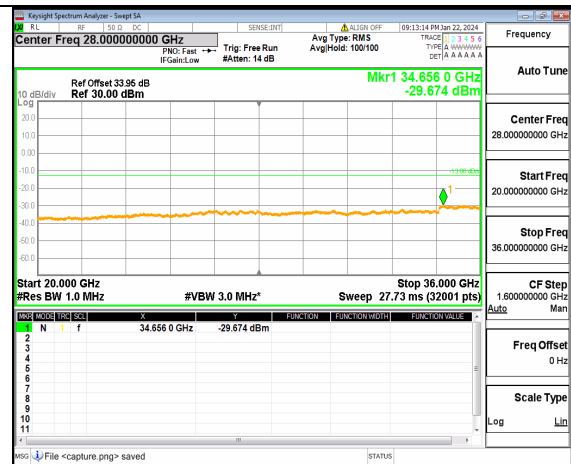

n77(3450-3550MHz) (20GHz-36GHz) 20M DFT-s-OFDM BPSK Inner_1RB_Right Low

n77(3450-3550MHz) (20GHz-36GHz) 20M DFT-s-OFDM QPSK Inner_1RB_Left Low