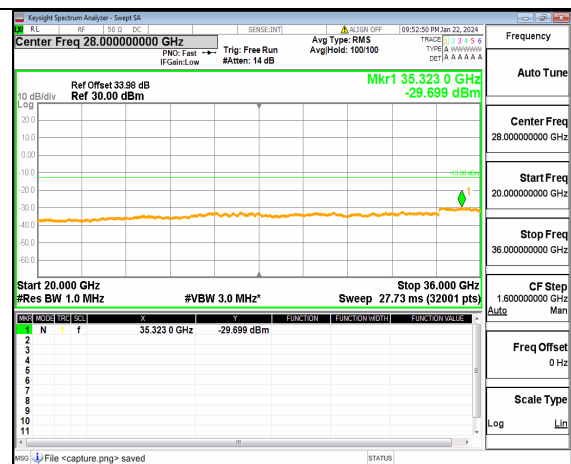

n77(3450-3550MHz) (20GHz-36GHz) 40M DFT-s-OFDM QPSK Inner_1RB_Left Mid

n77(3450-3550MHz) (20GHz-36GHz) 40M DFT-s-OFDM QPSK Inner_1RB_Right Mid