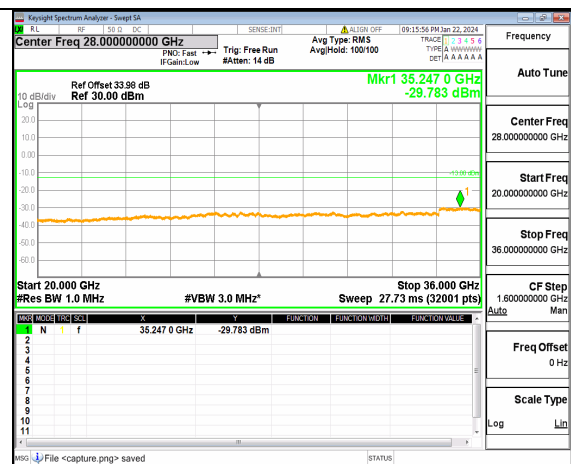

n77(3450-3550MHz) (20GHz-36GHz) 20M DFT-s-OFDM QPSK Inner_1RB_Right Low

n77(3450-3550MHz) (20GHz-36GHz) 20M DFT-s-OFDM BPSK Inner_1RB_Left Mid