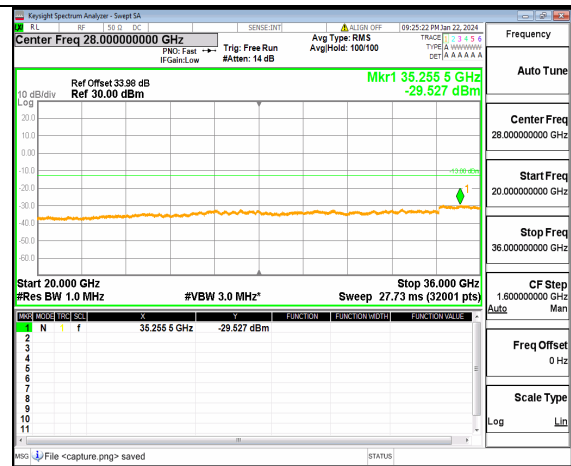

n77(3450-3550MHz) (20GHz-36GHz) 20M DFT-s-OFDM QPSK Inner_1RB_Left High

n77(3450-3550MHz) (20GHz-36GHz) 20M DFT-s-OFDM QPSK Inner_1RB_Right High