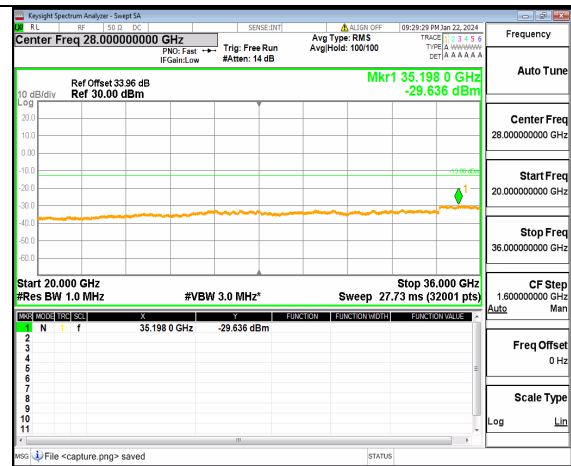

n77(3450-3550MHz) (20GHz-36GHz) 30M DFT-s-OFDM BPSK Inner_1RB_Right Low

n77(3450-3550MHz) (20GHz-36GHz) 30M DFT-s-OFDM QPSK Inner_1RB_Left Low