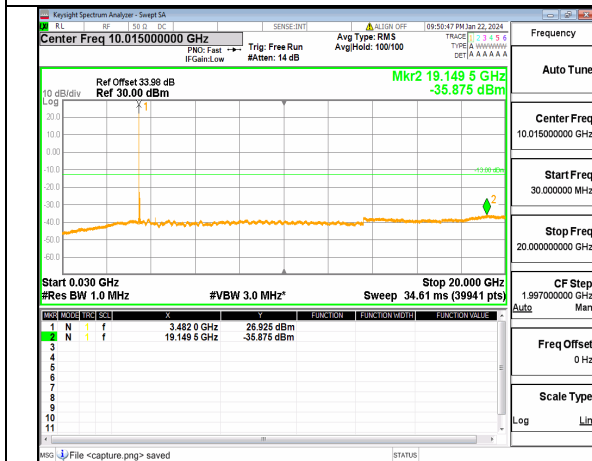

n77(3450-3550MHz) (30MHz-20GHz) 40M DFT-s-OFDM BPSK Inner_1RB_Right Mid

n77(3450-3550MHz) (30MHz-20GHz) 40M DFT-s-OFDM QPSK Inner_1RB_Left Mid