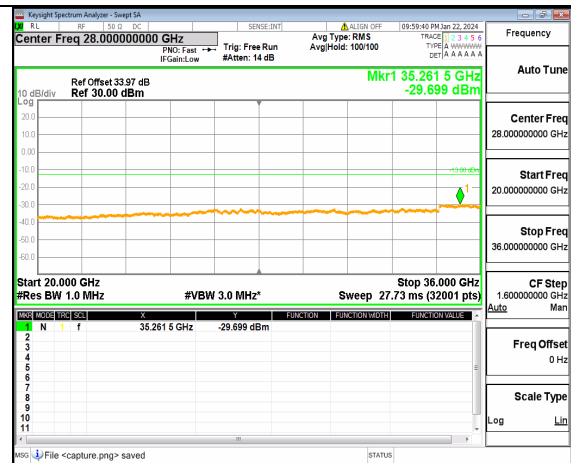

n77(3450-3550MHz) (20GHz-36GHz) 40M DFT-s-OFDM QPSK Inner_1RB_Right High

n77(3450-3550MHz) (20GHz-36GHz) 60M DFT-s-OFDM BPSK Inner_1RB_Left Low