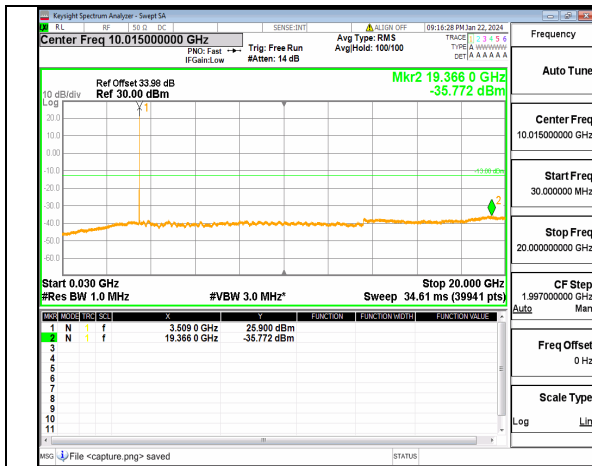

n77(3450-3550MHz) (30MHz-20GHz) 20M DFT-s-OFDM BPSK Inner_1RB_Right Mid