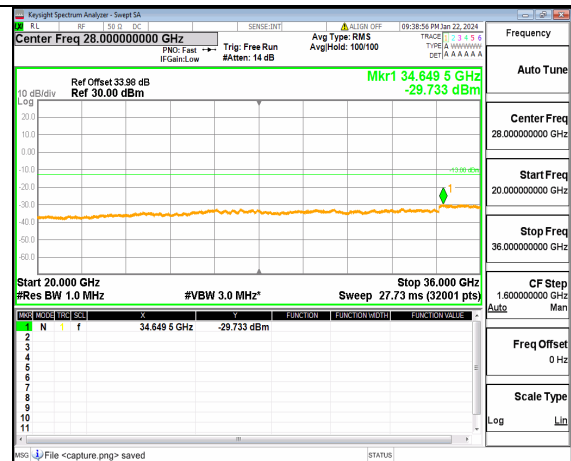

n77(3450-3550MHz) (20GHz-36GHz) 30M DFT-s-OFDM BPSK Inner_1RB_Left High

n77(3450-3550MHz) (20GHz-36GHz) 30M DFT-s-OFDM BPSK Inner_1RB_Right High