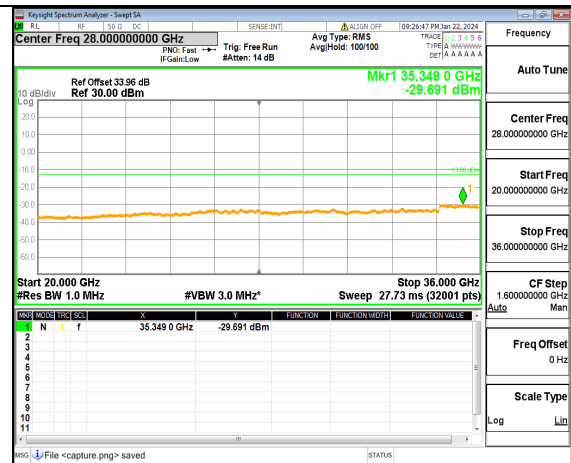

n77(3450-3550MHz) (20GHz-36GHz) 20M DFT-s-OFDM QPSK Inner_1RB_Right High

n77(3450-3550MHz) (20GHz-36GHz) 30M DFT-s-OFDM BPSK Inner_1RB_Left Low