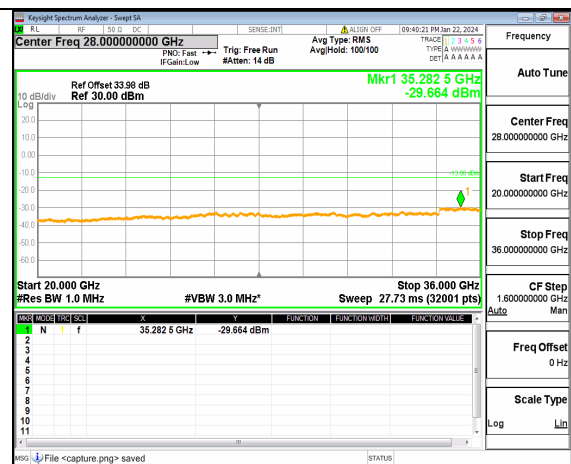

n77(3450-3550MHz) (20GHz-36GHz) 30M DFT-s-OFDM BPSK Inner_1RB_Right High

n77(3450-3550MHz) (20GHz-36GHz) 30M DFT-s-OFDM QPSK Inner_1RB_Left High