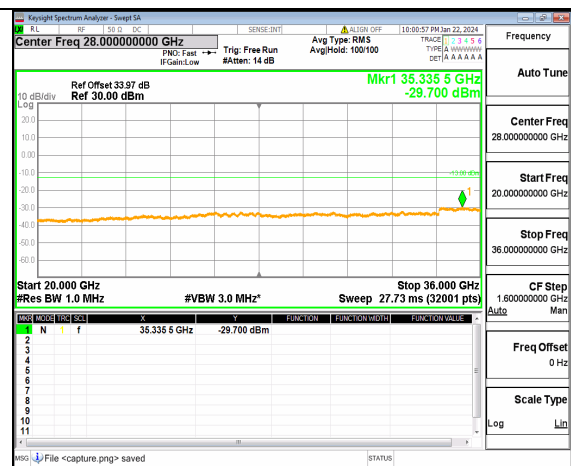

n77(3450-3550MHz) (20GHz-36GHz) 60M DFT-s-OFDM BPSK Inner_1RB_Left Low

n77(3450-3550MHz) (20GHz-36GHz) 60M DFT-s-OFDM BPSK Inner_1RB_Right Low