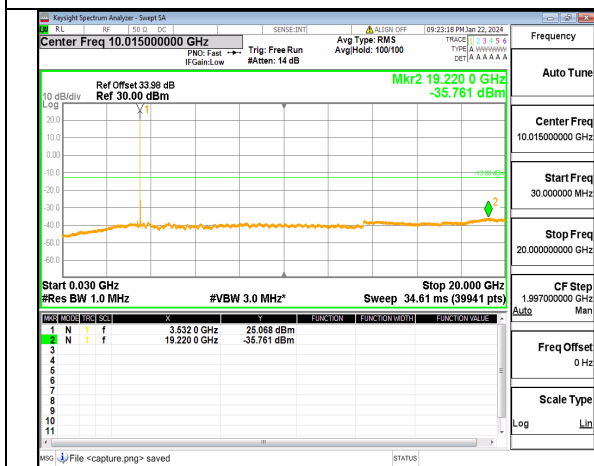

n77(3450-3550MHz) (30MHz-20GHz) 20M DFT-s-OFDM BPSK Inner_1RB_Right High

n77(3450-3550MHz) (30MHz-20GHz) 20M DFT-s-OFDM QPSK Inner_1RB_Left High