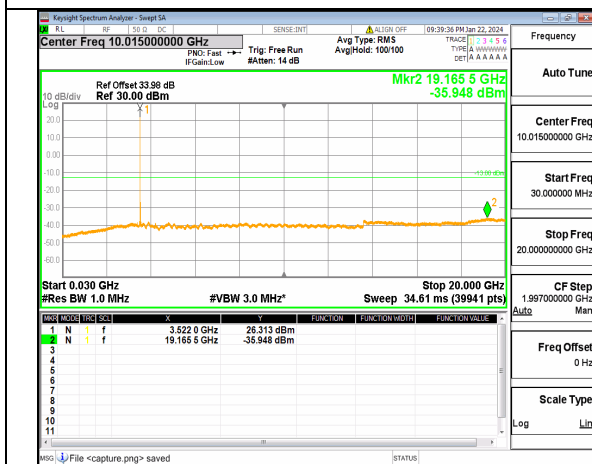

n77(3450-3550MHz) (30MHz-20GHz) 30M DFT-s-OFDM BPSK Inner_1RB_Right High

n77(3450-3550MHz) (30MHz-20GHz) 30M DFT-s-OFDM QPSK Inner_1RB_Left High