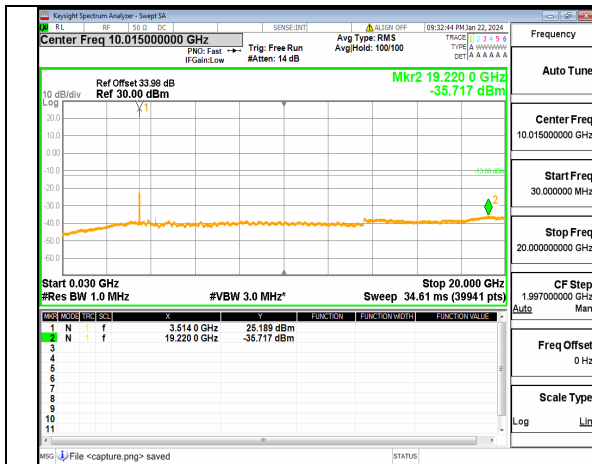

n77(3450-3550MHz) (30MHz-20GHz) 30M DFT-s-OFDM BPSK Inner_1RB_Right Mid