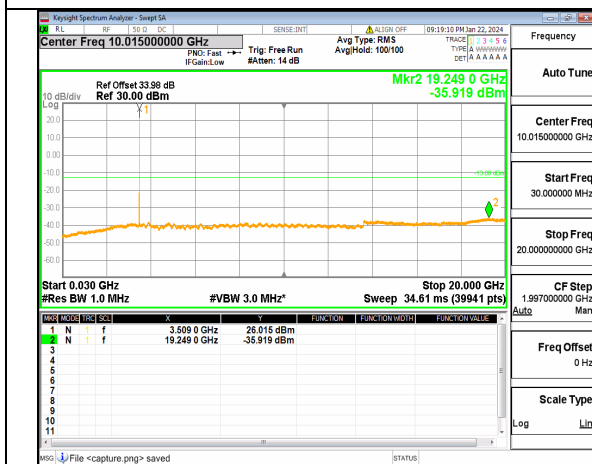

n77(3450-3550MHz) (30MHz-20GHz) 20M DFT-s-OFDM QPSK Inner_1RB_Left Mid

n77(3450-3550MHz) (30MHz-20GHz) 20M DFT-s-OFDM QPSK Inner_1RB_Right Mid