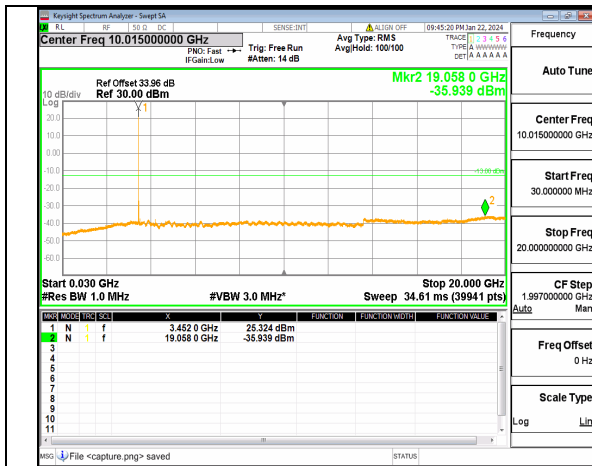

n77(3450-3550MHz) (30MHz-20GHz) 40M DFT-s-OFDM QPSK Inner_1RB_Left Low