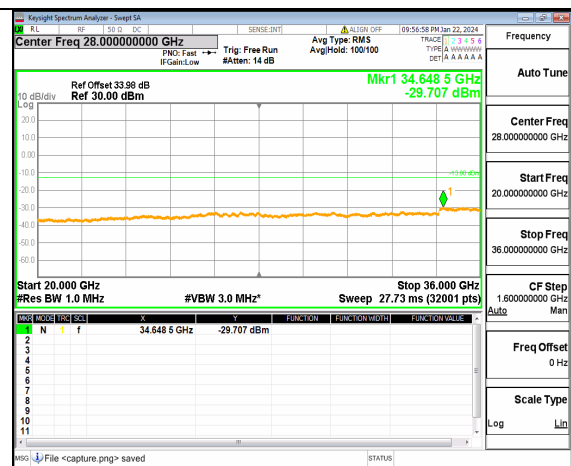

n77(3450-3550MHz) (20GHz-36GHz) 40M DFT-s-OFDM BPSK Inner_1RB_Right High

n77(3450-3550MHz) (20GHz-36GHz) 40M DFT-s-OFDM QPSK Inner_1RB_Left High