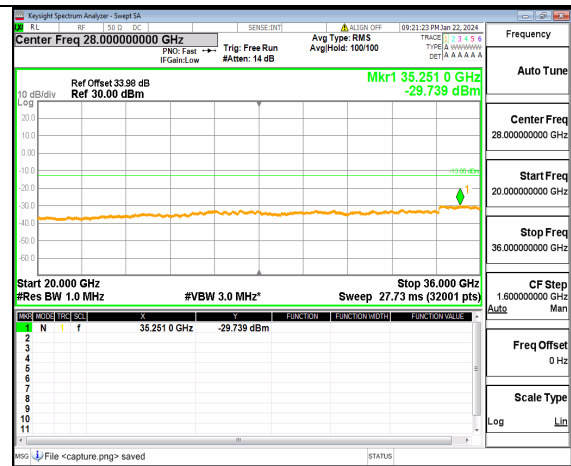

n77(3450-3550MHz) (20GHz-36GHz) 20M DFT-s-OFDM QPSK Inner_1RB_Right Mid

n77(3450-3550MHz) (20GHz-36GHz) 20M DFT-s-OFDM BPSK Inner_1RB_Left High