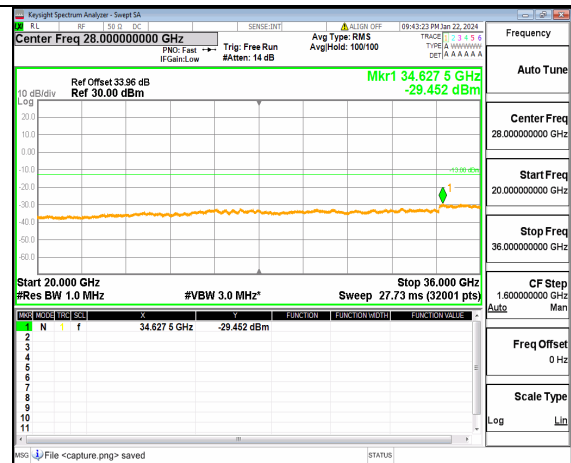

n77(3450-3550MHz) (20GHz-36GHz) 30M DFT-s-OFDM QPSK Inner_1RB_Right High

n77(3450-3550MHz) (20GHz-36GHz) 40M DFT-s-OFDM BPSK Inner_1RB_Left Low