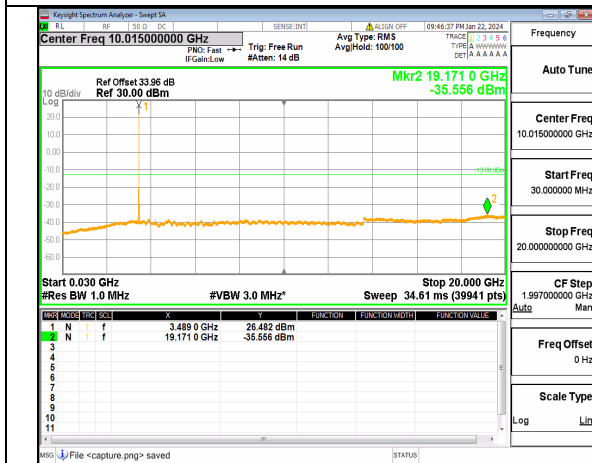

n77(3450-3550MHz) (30MHz-20GHz) 40M DFT-s-OFDM QPSK Inner_1RB_Left Low

n77(3450-3550MHz) (30MHz-20GHz) 40M DFT-s-OFDM QPSK Inner_1RB_Right Low