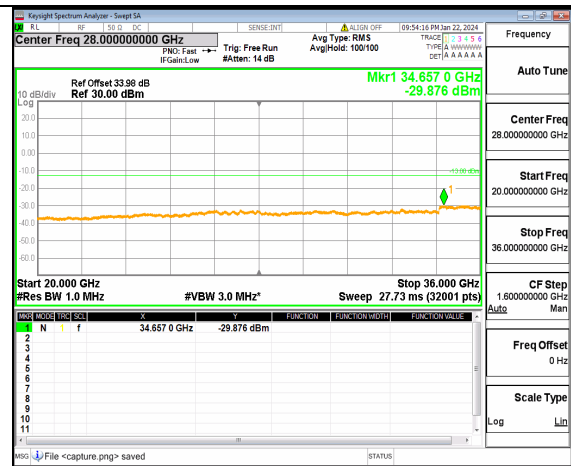

n77(3450-3550MHz) (20GHz-36GHz) 40M DFT-s-OFDM QPSK Inner_1RB_Right Mid

n77(3450-3550MHz) (20GHz-36GHz) 40M DFT-s-OFDM BPSK Inner_1RB_Left High