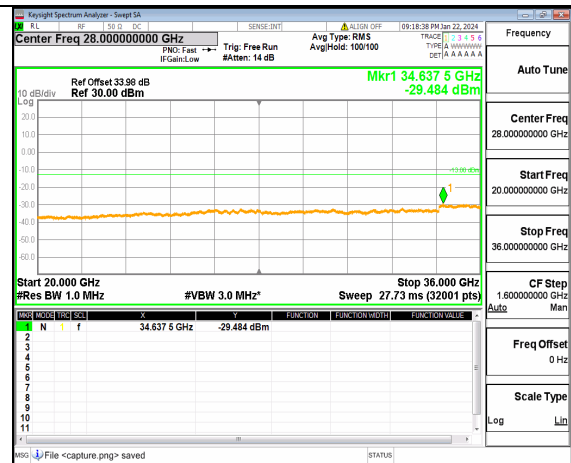

n77(3450-3550MHz) (20GHz-36GHz) 20M DFT-s-OFDM BPSK Inner_1RB_Right Mid

n77(3450-3550MHz) (20GHz-36GHz) 20M DFT-s-OFDM QPSK Inner_1RB_Left Mid