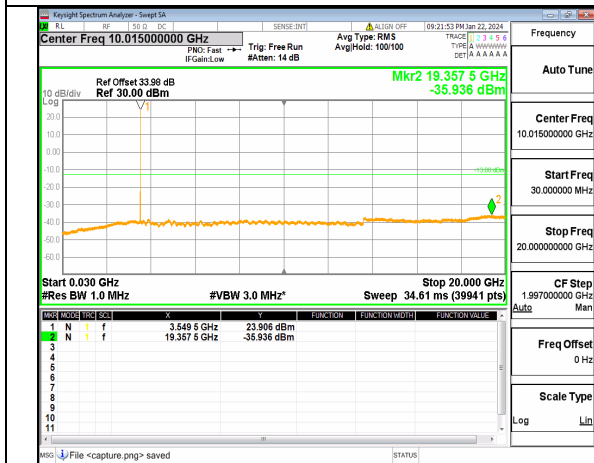

n77(3450-3550MHz) (30MHz-20GHz) 20M DFT-s-OFDM BPSK Inner_1RB_Left High

n77(3450-3550MHz) (30MHz-20GHz) 20M DFT-s-OFDM BPSK Inner_1RB_Right High