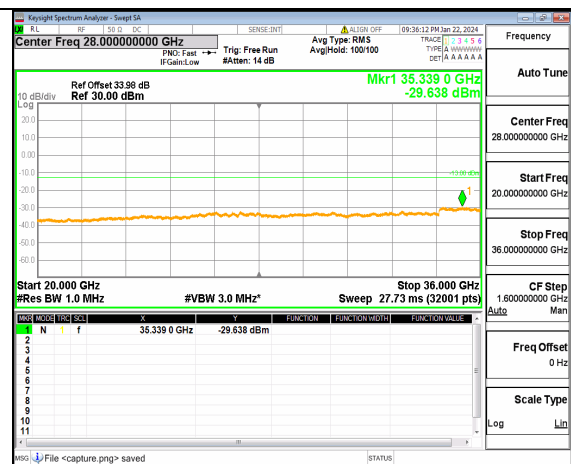

n77(3450-3550MHz) (20GHz-36GHz) 30M DFT-s-OFDM QPSK Inner_1RB_Left Mid

n77(3450-3550MHz) (20GHz-36GHz) 30M DFT-s-OFDM QPSK Inner_1RB_Right Mid