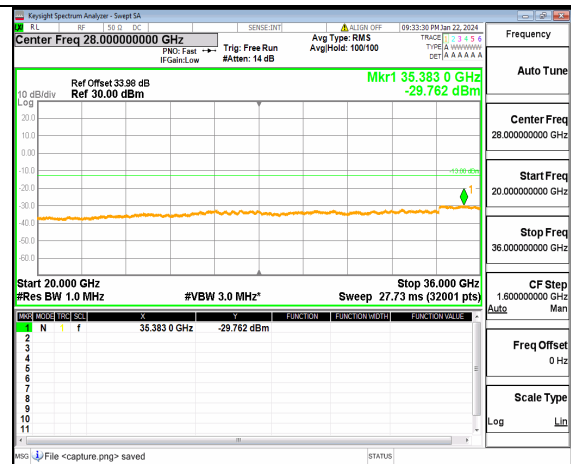

n77(3450-3550MHz) (20GHz-36GHz) 30M DFT-s-OFDM BPSK Inner_1RB_Left Mid

n77(3450-3550MHz) (20GHz-36GHz) 30M DFT-s-OFDM BPSK Inner_1RB_Right Mid