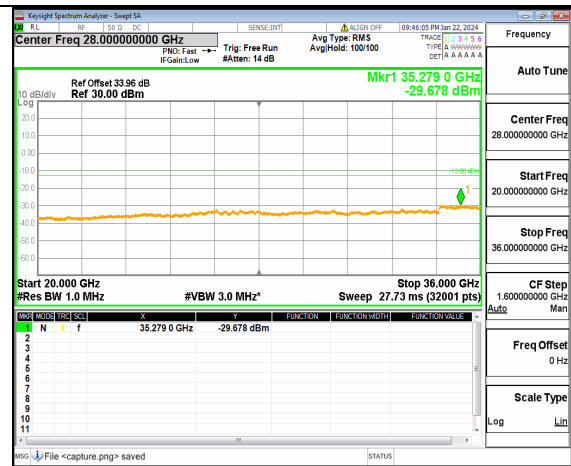

n77(3450-3550MHz) (20GHz-36GHz) 40M DFT-s-OFDM BPSK Inner_1RB_Right Low

n77(3450-3550MHz) (20GHz-36GHz) 40M DFT-s-OFDM QPSK Inner_1RB_Left Low