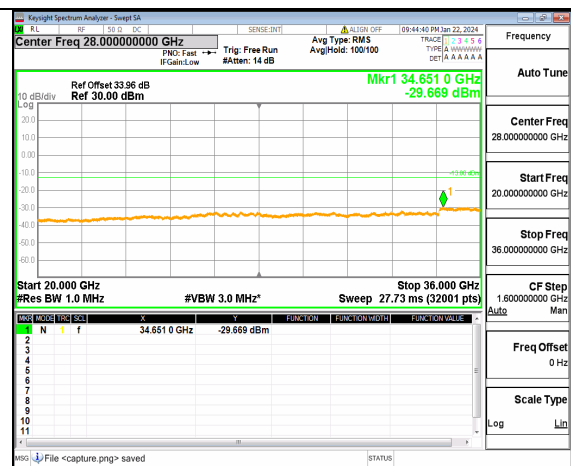

n77(3450-3550MHz) (20GHz-36GHz) 40M DFT-s-OFDM BPSK Inner_1RB_Left Low

n77(3450-3550MHz) (20GHz-36GHz) 40M DFT-s-OFDM BPSK Inner_1RB_Right Low