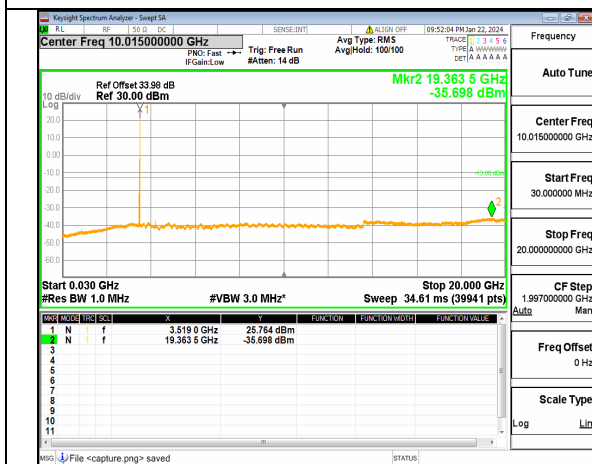

n77(3450-3550MHz) (30MHz-20GHz) 40M DFT-s-OFDM QPSK Inner_1RB_Left Mid

n77(3450-3550MHz) (30MHz-20GHz) 40M DFT-s-OFDM QPSK Inner_1RB_Right Mid