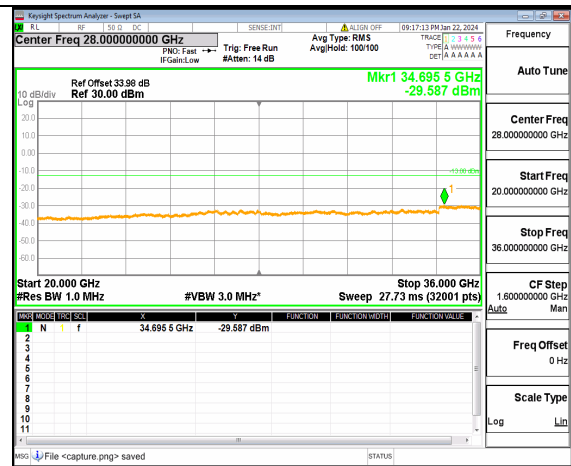

n77(3450-3550MHz) (20GHz-36GHz) 20M DFT-s-OFDM BPSK Inner_1RB_Left Mid

n77(3450-3550MHz) (20GHz-36GHz) 20M DFT-s-OFDM BPSK Inner_1RB_Right Mid