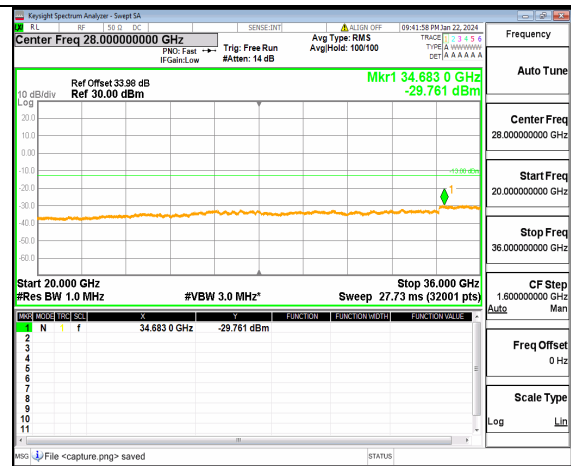

n77(3450-3550MHz) (20GHz-36GHz) 30M DFT-s-OFDM QPSK Inner_1RB_Left High

n77(3450-3550MHz) (20GHz-36GHz) 30M DFT-s-OFDM QPSK Inner_1RB_Right High