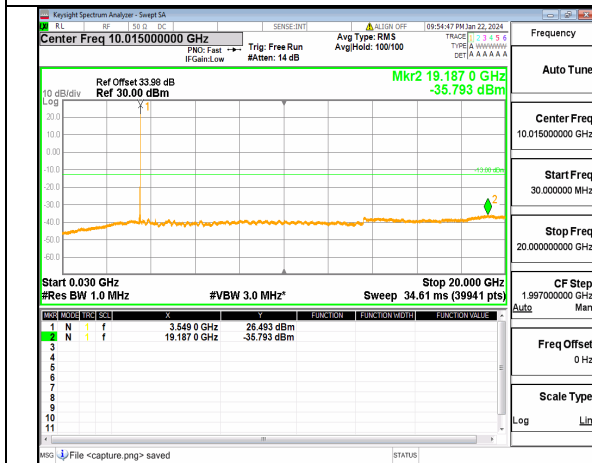

n77(3450-3550MHz) (30MHz-20GHz) 40M DFT-s-OFDM BPSK Inner_1RB_Left High

n77(3450-3550MHz) (30MHz-20GHz) 40M DFT-s-OFDM BPSK Inner_1RB_Right High