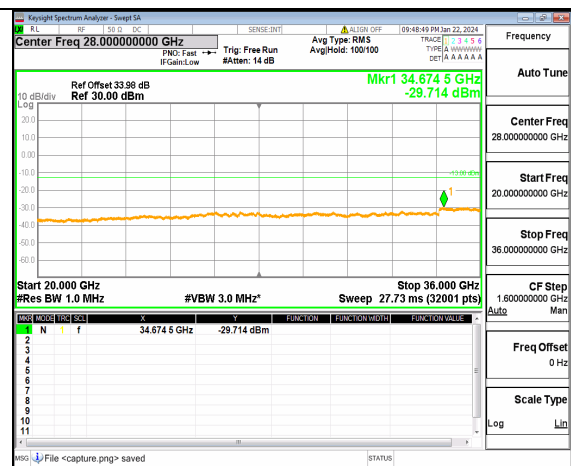

n77(3450-3550MHz) (20GHz-36GHz) 40M DFT-s-OFDM QPSK Inner_1RB_Right Low

n77(3450-3550MHz) (20GHz-36GHz) 40M DFT-s-OFDM BPSK Inner_1RB_Left Mid