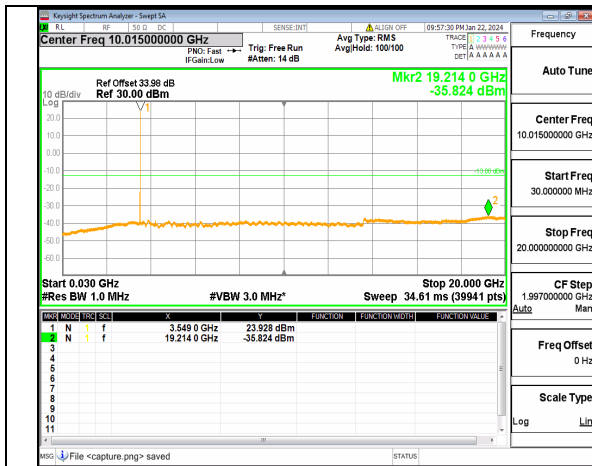

n77(3450-3550MHz) (30MHz-20GHz) 40M DFT-s-OFDM QPSK Inner_1RB_Right High