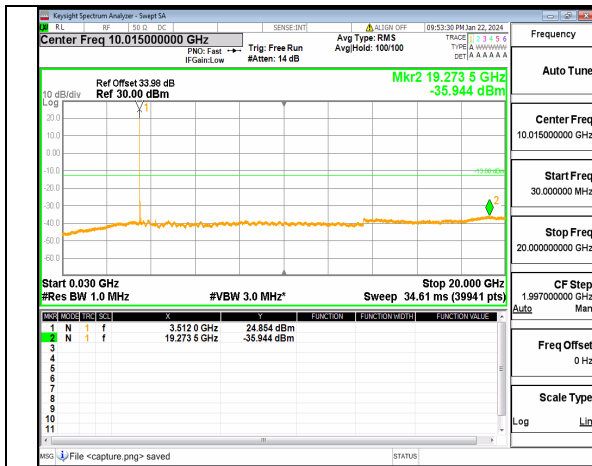

n77(3450-3550MHz) (30MHz-20GHz) 40M DFT-s-OFDM BPSK Inner_1RB_Left High