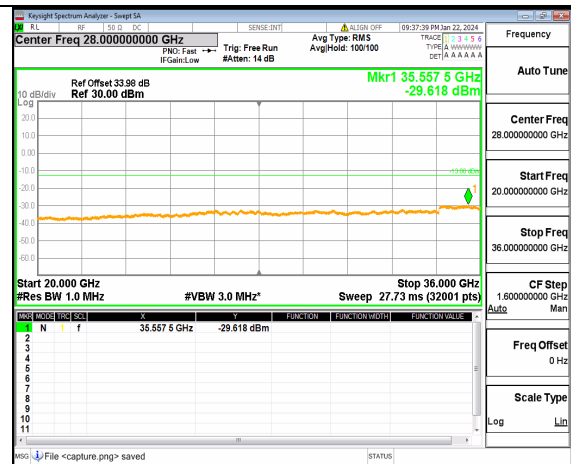

n77(3450-3550MHz) (20GHz-36GHz) 30M DFT-s-OFDM QPSK Inner_1RB_Right Mid

n77(3450-3550MHz) (20GHz-36GHz) 30M DFT-s-OFDM BPSK Inner_1RB_Left High