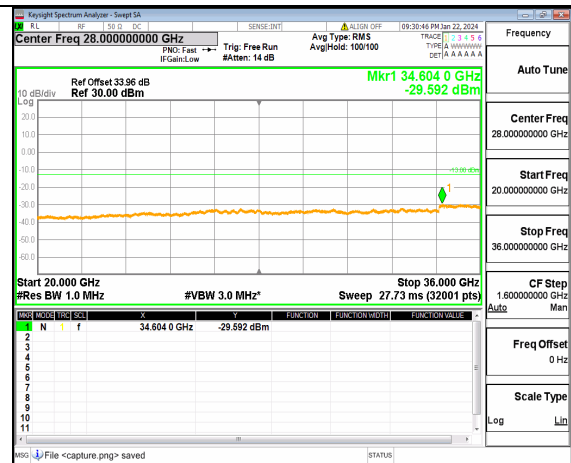

n77(3450-3550MHz) (20GHz-36GHz) 30M DFT-s-OFDM QPSK Inner_1RB_Left Low

n77(3450-3550MHz) (20GHz-36GHz) 30M DFT-s-OFDM QPSK Inner_1RB_Right Low