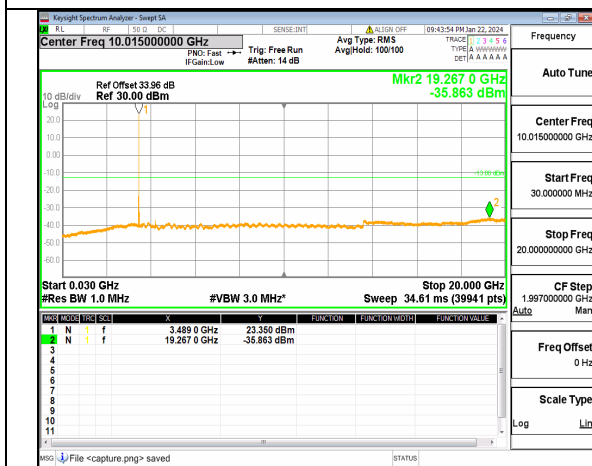

n77(3450-3550MHz) (30MHz-20GHz) 40M DFT-s-OFDM BPSK Inner_1RB_Left Low

n77(3450-3550MHz) (30MHz-20GHz) 40M DFT-s-OFDM BPSK Inner_1RB_Right Low