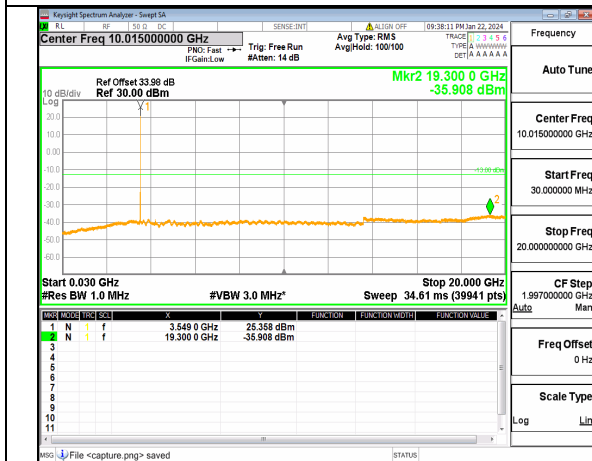

n77(3450-3550MHz) (30MHz-20GHz) 30M DFT-s-OFDM BPSK Inner_1RB_Left High

n77(3450-3550MHz) (30MHz-20GHz) 30M DFT-s-OFDM BPSK Inner_1RB_Right High