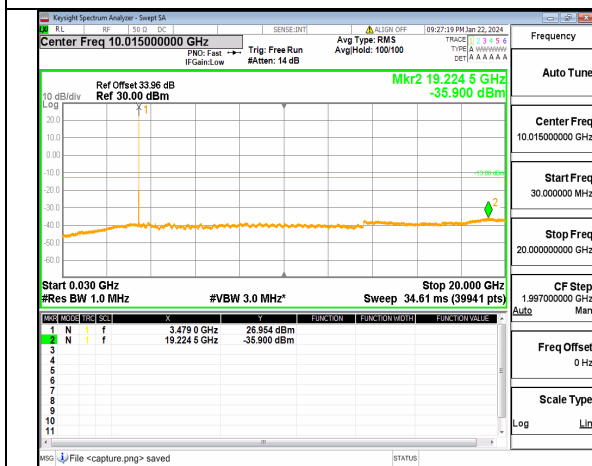

n77(3450-3550MHz) (30MHz-20GHz) 30M DFT-s-OFDM BPSK Inner_1RB_Left Low

n77(3450-3550MHz) (30MHz-20GHz) 30M DFT-s-OFDM BPSK Inner_1RB_Right Low