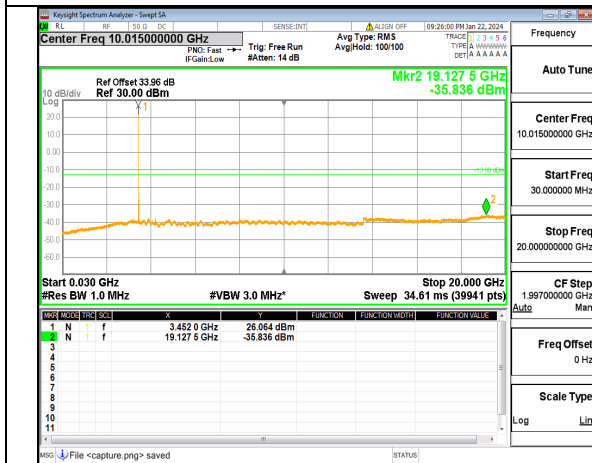

n77(3450-3550MHz) (30MHz-20GHz) 20M DFT-s-OFDM QPSK Inner_1RB_Right High

n77(3450-3550MHz) (30MHz-20GHz) 30M DFT-s-OFDM BPSK Inner_1RB_Left Low