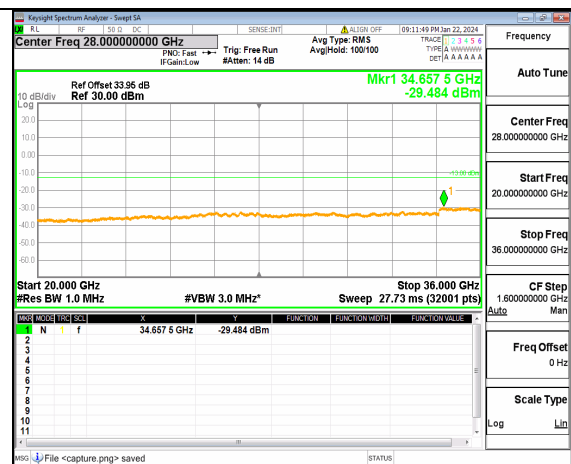

n77(3450-3550MHz) (20GHz-36GHz) 20M DFT-s-OFDM BPSK Inner_1RB_Left Low

n77(3450-3550MHz) (20GHz-36GHz) 20M DFT-s-OFDM BPSK Inner_1RB_Right Low