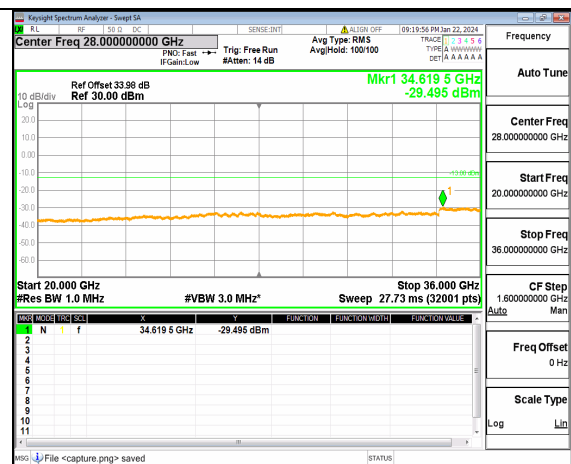

n77(3450-3550MHz) (20GHz-36GHz) 20M DFT-s-OFDM QPSK Inner_1RB_Left Mid

n77(3450-3550MHz) (20GHz-36GHz) 20M DFT-s-OFDM QPSK Inner_1RB_Right Mid