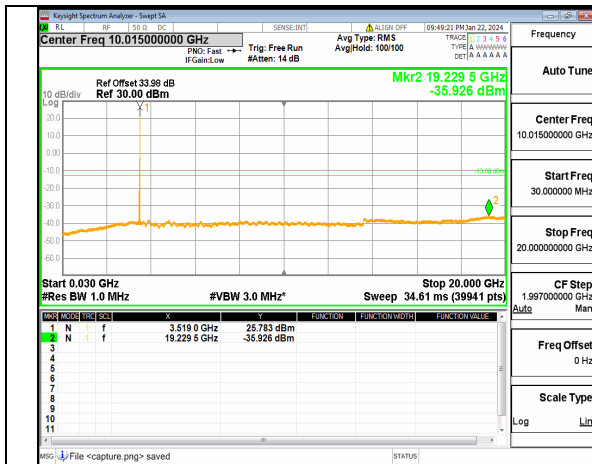

n77(3450-3550MHz) (30MHz-20GHz) 40M DFT-s-OFDM BPSK Inner_1RB_Right Mid