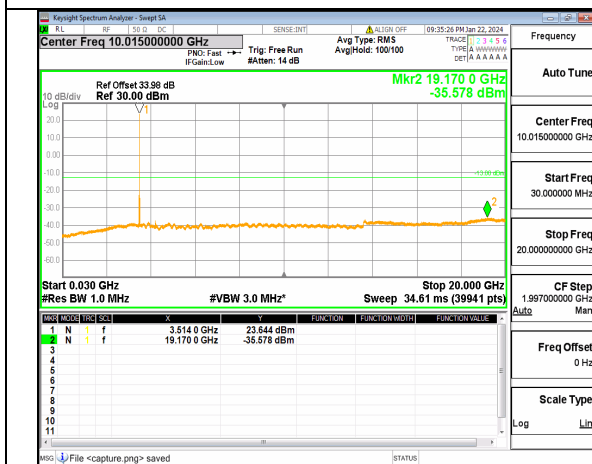

n77(3450-3550MHz) (30MHz-20GHz) 30M DFT-s-OFDM QPSK Inner_1RB_Left Mid

n77(3450-3550MHz) (30MHz-20GHz) 30M DFT-s-OFDM QPSK Inner_1RB_Right Mid