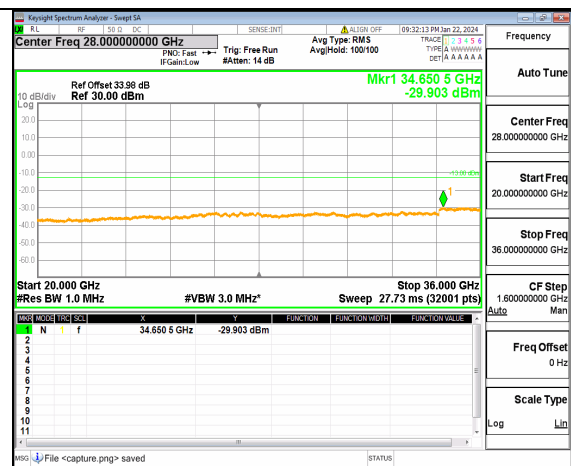

n77(3450-3550MHz) (20GHz-36GHz) 30M DFT-s-OFDM QPSK Inner_1RB_Right Low

n77(3450-3550MHz) (20GHz-36GHz) 30M DFT-s-OFDM BPSK Inner_1RB_Left Mid