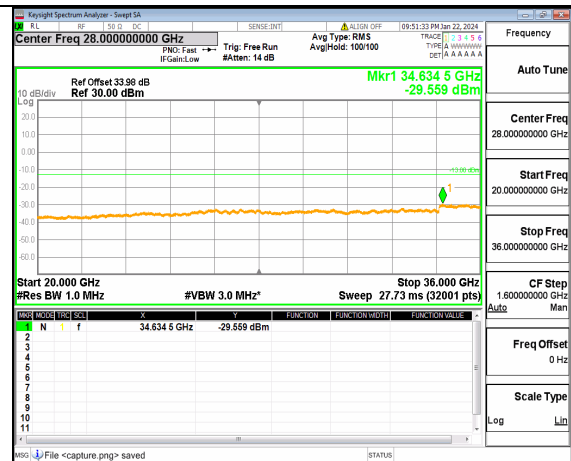

n77(3450-3550MHz) (20GHz-36GHz) 40M DFT-s-OFDM BPSK Inner_1RB_Right Mid

n77(3450-3550MHz) (20GHz-36GHz) 40M DFT-s-OFDM QPSK Inner_1RB_Left Mid