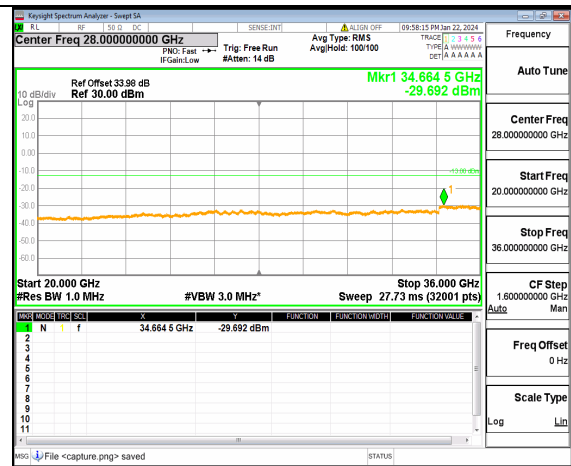

n77(3450-3550MHz) (20GHz-36GHz) 40M DFT-s-OFDM QPSK Inner_1RB_Left High

n77(3450-3550MHz) (20GHz-36GHz) 40M DFT-s-OFDM QPSK Inner_1RB_Right High