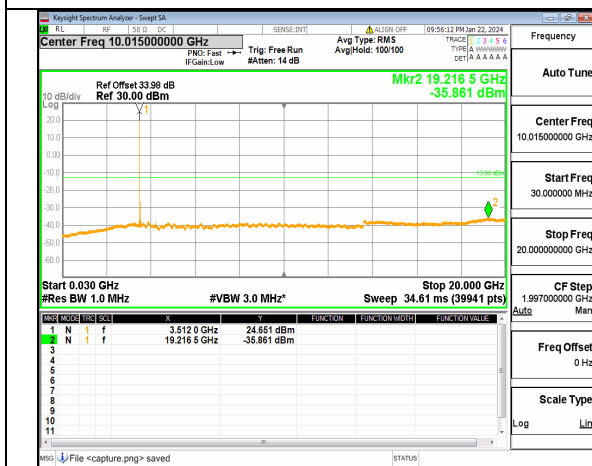

n77(3450-3550MHz) (30MHz-20GHz) 40M DFT-s-OFDM BPSK Inner_1RB_Right High

n77(3450-3550MHz) (30MHz-20GHz) 40M DFT-s-OFDM QPSK Inner_1RB_Left High