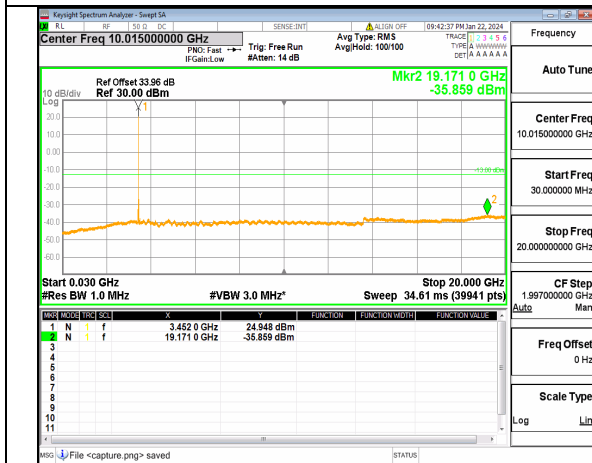

n77(3450-3550MHz) (30MHz-20GHz) 30M DFT-s-OFDM QPSK Inner_1RB_Right High

n77(3450-3550MHz) (30MHz-20GHz) 40M DFT-s-OFDM BPSK Inner_1RB_Left Low