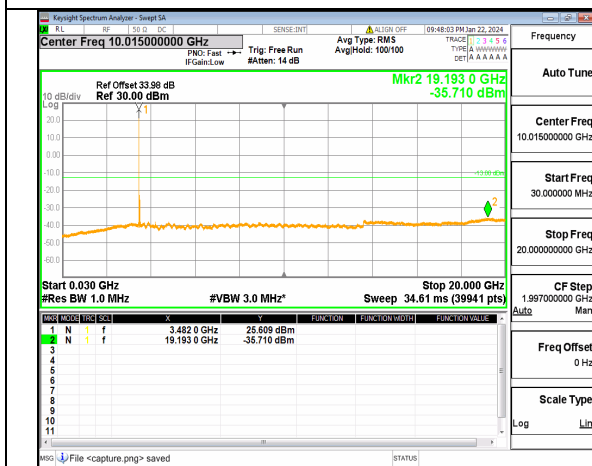

n77(3450-3550MHz) (30MHz-20GHz) 40M DFT-s-OFDM QPSK Inner_1RB_Right Low

n77(3450-3550MHz) (30MHz-20GHz) 40M DFT-s-OFDM BPSK Inner_1RB_Left Mid