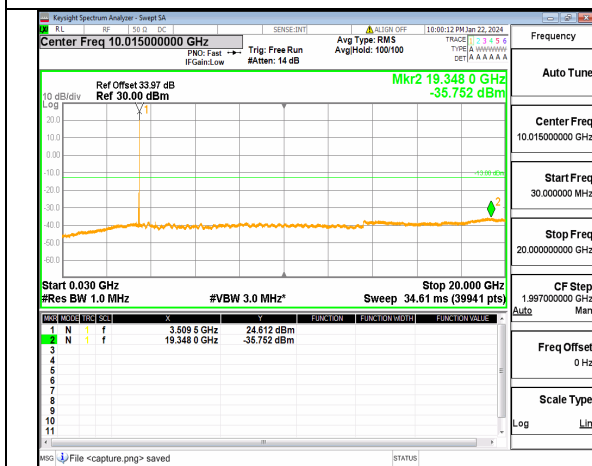

n77(3450-3550MHz) (30MHz-20GHz) 60M DFT-s-OFDM BPSK Inner_1RB_Left Low

n77(3450-3550MHz) (30MHz-20GHz) 60M DFT-s-OFDM BPSK Inner_1RB_Right Low