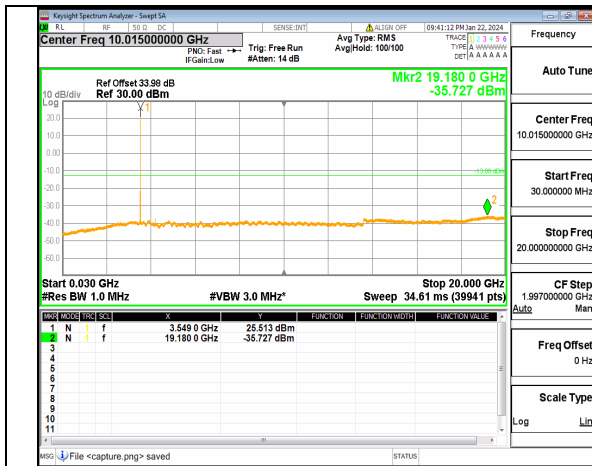

n77(3450-3550MHz) (30MHz-20GHz) 30M DFT-s-OFDM QPSK Inner_1RB_Right High