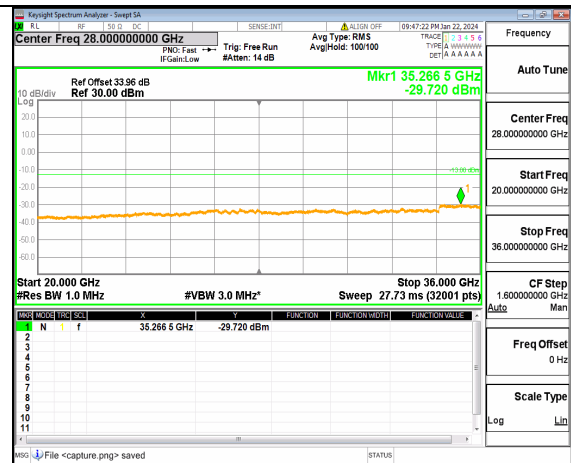

n77(3450-3550MHz) (20GHz-36GHz) 40M DFT-s-OFDM QPSK Inner_1RB_Left Low

n77(3450-3550MHz) (20GHz-36GHz) 40M DFT-s-OFDM QPSK Inner_1RB_Right Low