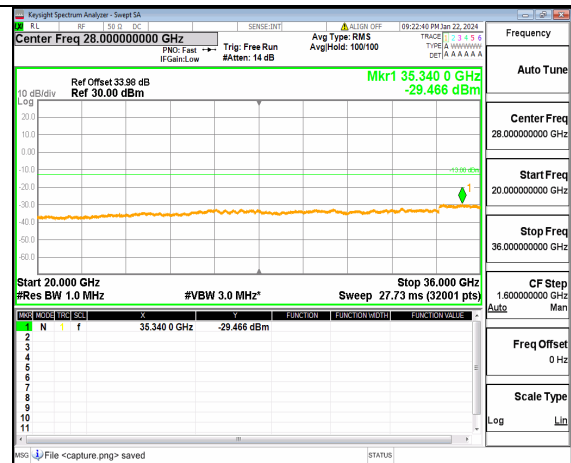

n77(3450-3550MHz) (20GHz-36GHz) 20M DFT-s-OFDM BPSK Inner_1RB_Left High

n77(3450-3550MHz) (20GHz-36GHz) 20M DFT-s-OFDM BPSK Inner_1RB_Right High