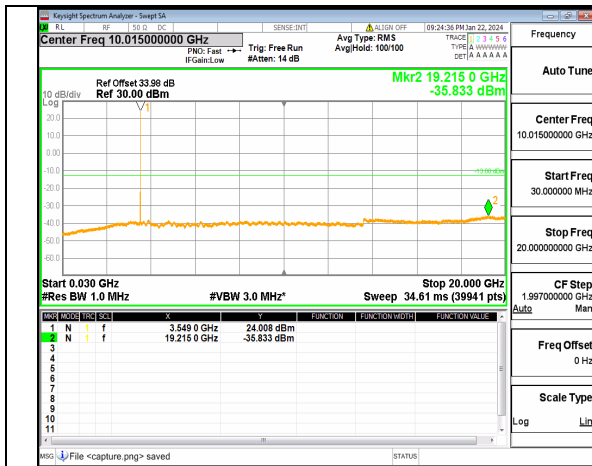

n77(3450-3550MHz) (30MHz-20GHz) 20M DFT-s-OFDM QPSK Inner_1RB_Right High