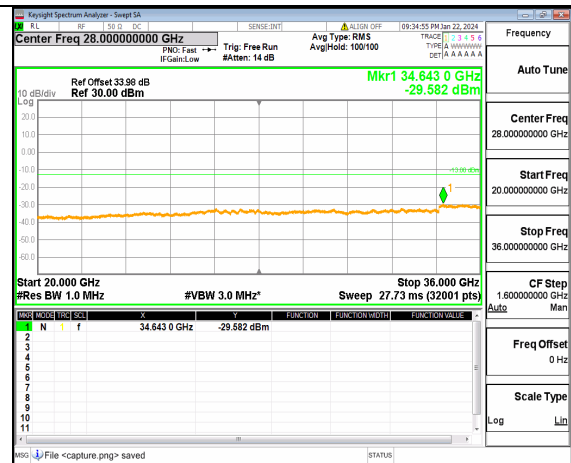

n77(3450-3550MHz) (20GHz-36GHz) 30M DFT-s-OFDM BPSK Inner_1RB_Right Mid

n77(3450-3550MHz) (20GHz-36GHz) 30M DFT-s-OFDM QPSK Inner_1RB_Left Mid