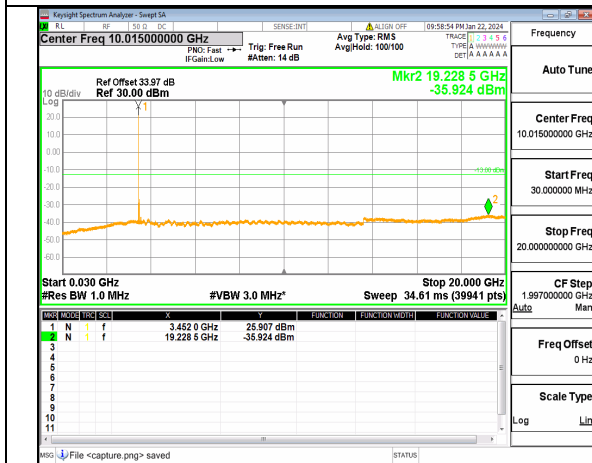

n77(3450-3550MHz) (30MHz-20GHz) 40M DFT-s-OFDM QPSK Inner_1RB_Right High

n77(3450-3550MHz) (30MHz-20GHz) 60M DFT-s-OFDM BPSK Inner_1RB_Left Low