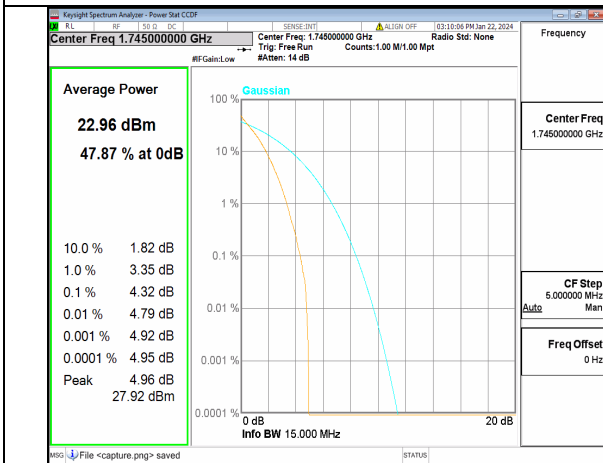

n66 15M DFT-s-OFDM BPSK Outer_Full Mid