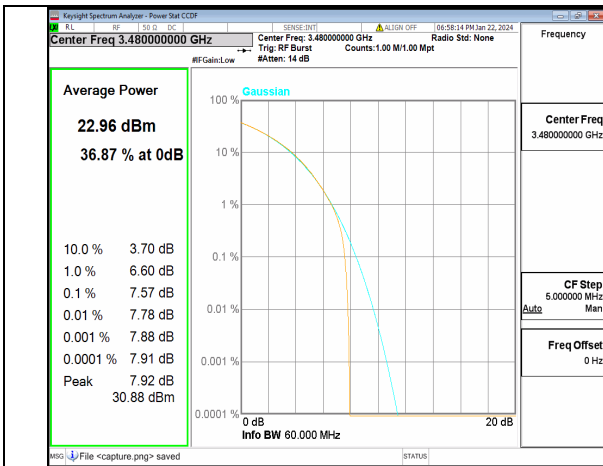

n77(3450-3550MHz) 60M CP-OFDM QPSK Outer_Full Low