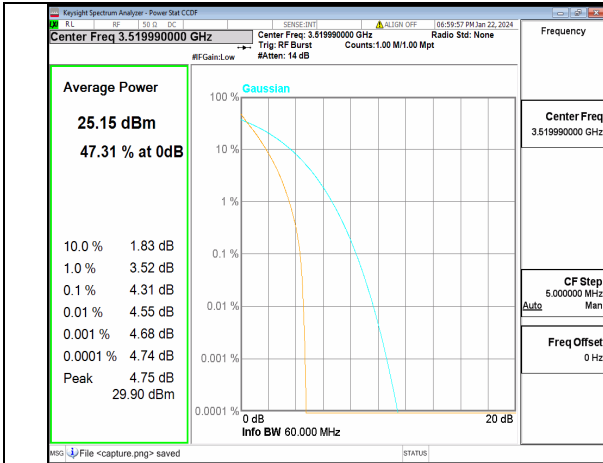

n77(3450-3550MHz) 60M DFT-s-OFDM BPSK Outer_Full Mid

n77(3450-3550MHz) 60M DFT-s-OFDM 256QAM Outer_Full Mid

n77(3450-3550MHz) 60M CP-OFDM QPSK Outer_Full Mid

n77(3450-3550MHz) 60M CP-OFDM 256QAM Outer_Full Mid