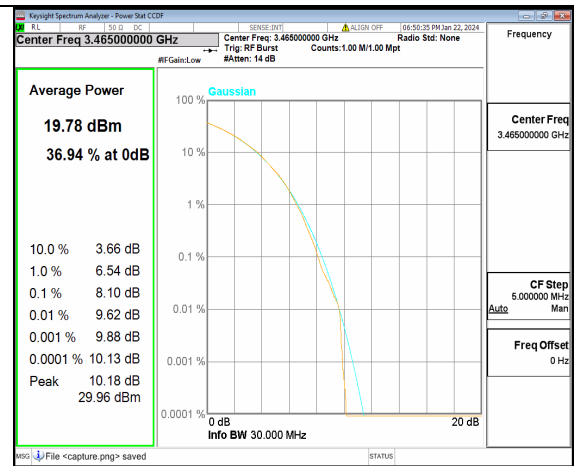

n77(3450-3550MHz) 30M CP-OFDM 256QAM Outer_Full Low