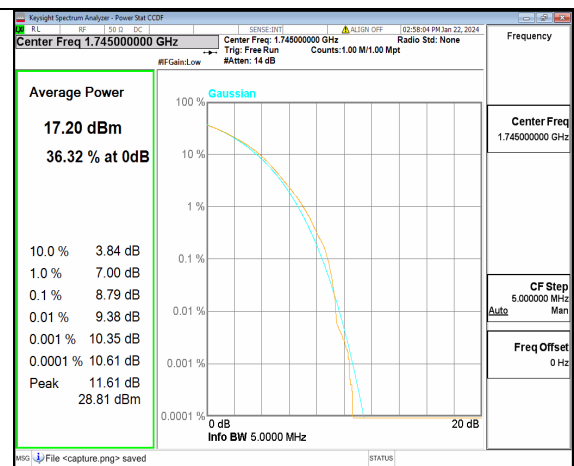

n66 5M CP-OFDM QPSK Outer_Full Low

n66 5M CP-OFDM 256QAM Outer_Full Low

n66 5M DFT-s-OFDM BPSK Outer_Full Mid

n66 5M DFT-s-OFDM 256QAM Outer_Full Mid

n66 5M CP-OFDM QPSK Outer_Full Mid

n66 5M CP-OFDM 256QAM Outer_Full Mid