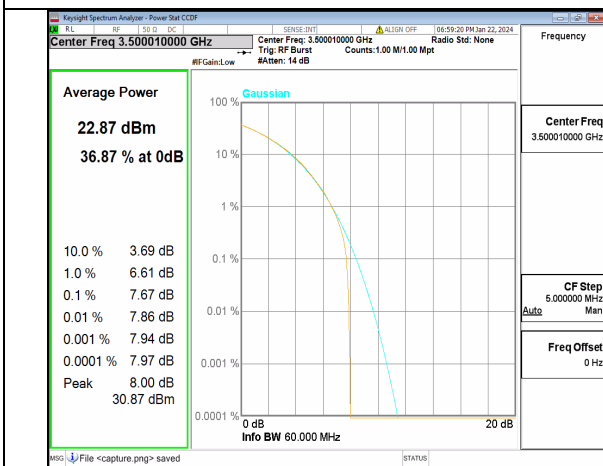

n77(3450-3550MHz) 60M CP-OFDM QPSK Outer_Full Mid