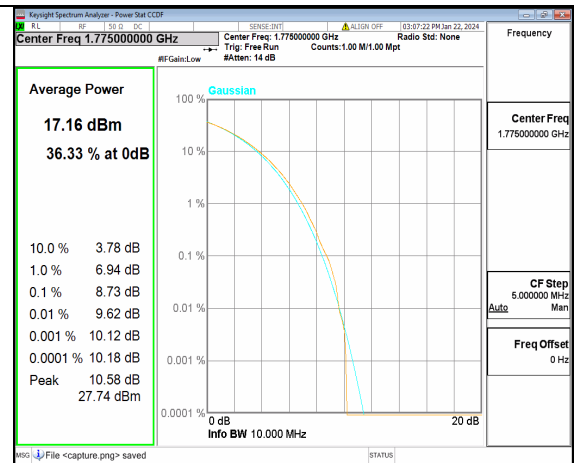

n66 10M CP-OFDM 256QAM Outer_Full High