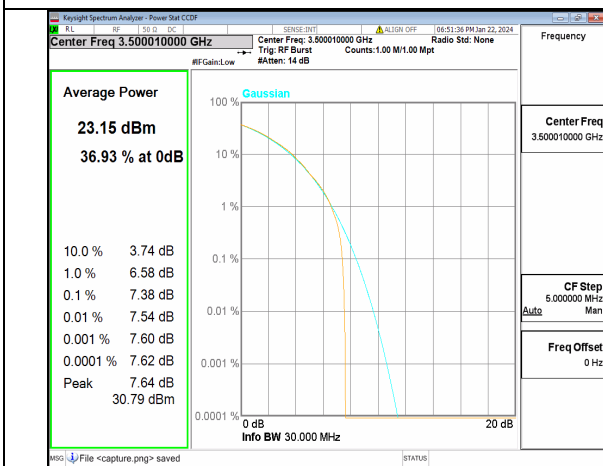

n77(3450-3550MHz) 30M CP-OFDM QPSK Outer_Full Mid