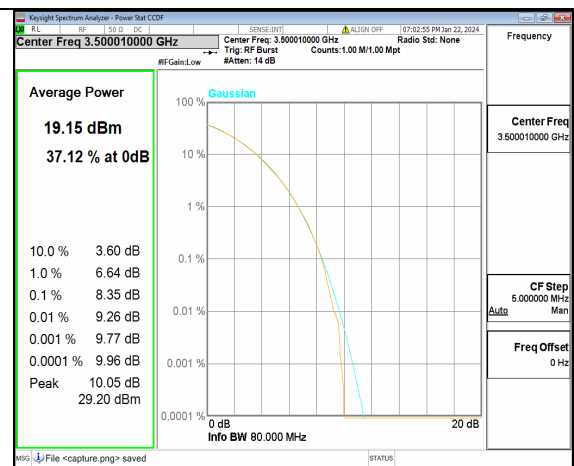

n77(3450-3550MHz) 80M CP-OFDM 256QAM Outer_Full Mid