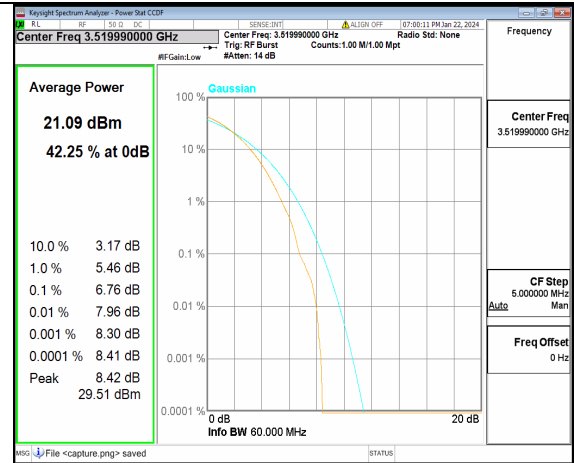

n77(3450-3550MHz) 60M DFT-s-OFDM 256QAM Outer_Full High