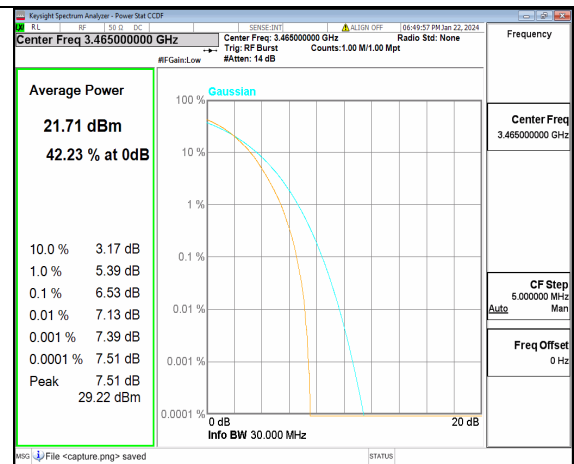

n77(3450-3550MHz) 30M DFT-s-OFDM 256QAM Outer_Full Low