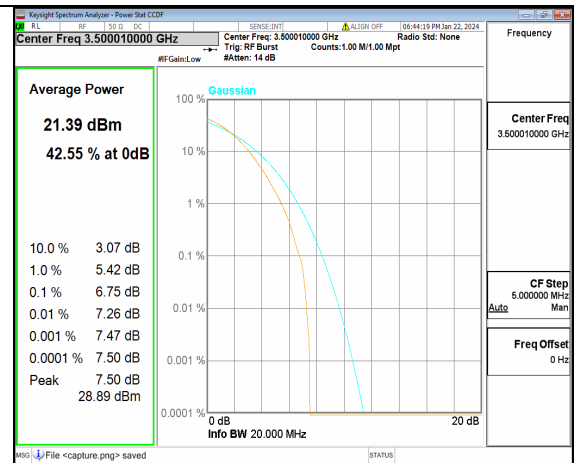

n77(3450-3550MHz) 20M DFT-s-OFDM 256QAM Outer_Full Mid