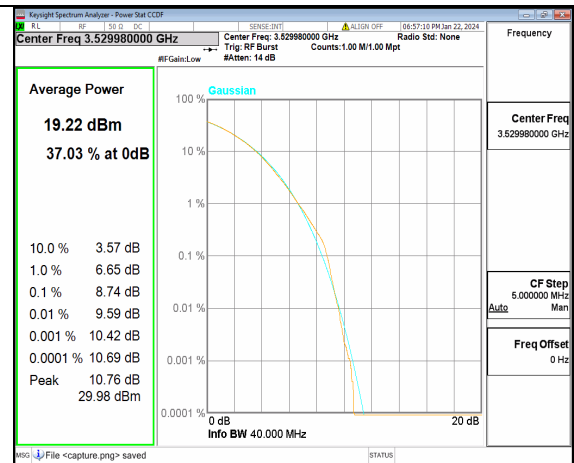

n77(3450-3550MHz) 40M CP-OFDM 256QAM Outer_Full High