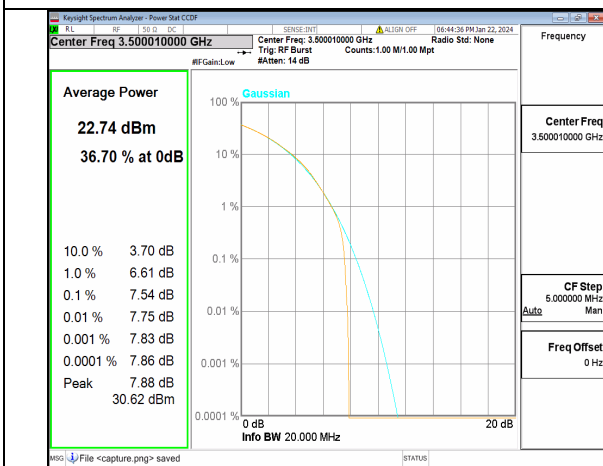

n77(3450-3550MHz) 20M CP-OFDM QPSK Outer_Full Mid