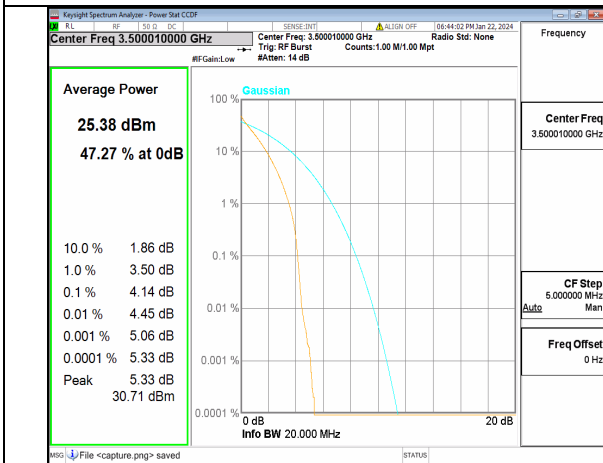

n77(3450-3550MHz) 20M DFT-s-OFDM BPSK
Outer_Full Low

n77(3450-3550MHz) 20M DFT-s-OFDM
256QAM Outer_Full Low

n77(3450-3550MHz) 20M CP-OFDM QPSK Outer_Full Low

n77(3450-3550MHz) 20M CP-OFDM 256QAM Outer_Full Low