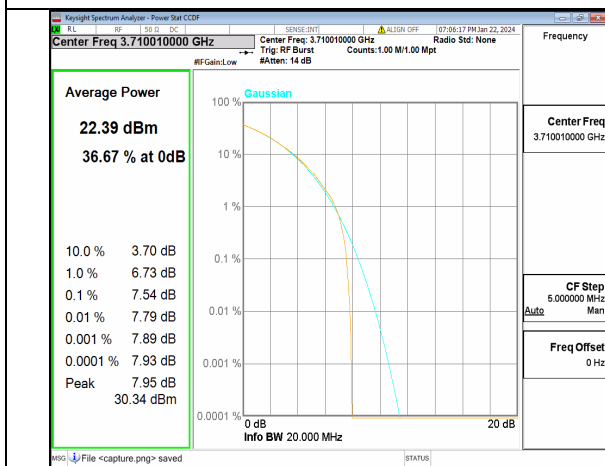

n77(3700-3980MHz) 20M CP-OFDM QPSK Outer_Full Low