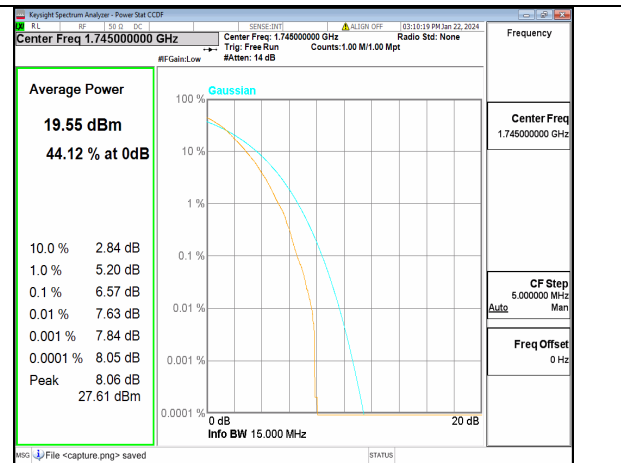

n66 15M DFT-s-OFDM 256QAM Outer_Full Mid