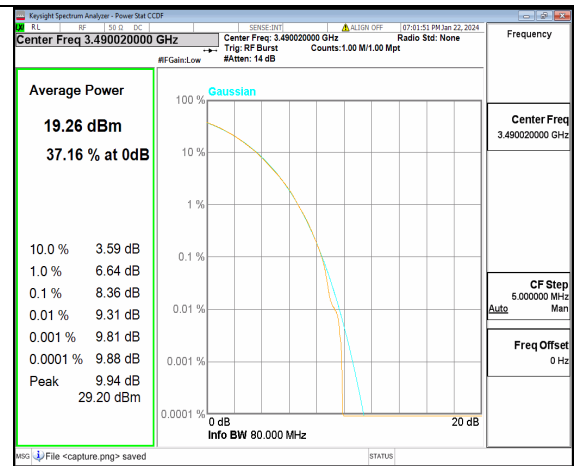

n77(3450-3550MHz) 80M CP-OFDM 256QAM Outer_Full Low