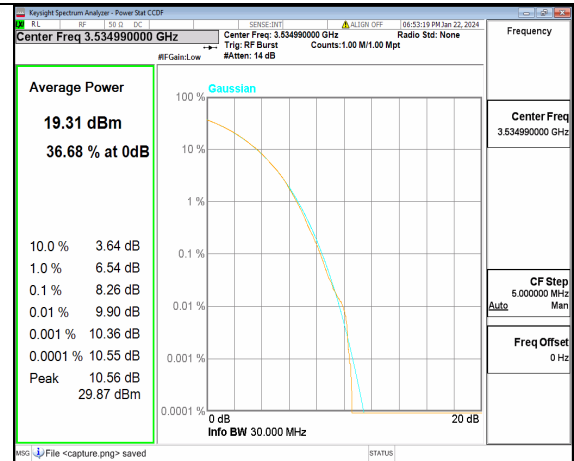

n77(3450-3550MHz) 30M CP-OFDM 256QAM Outer_Full High