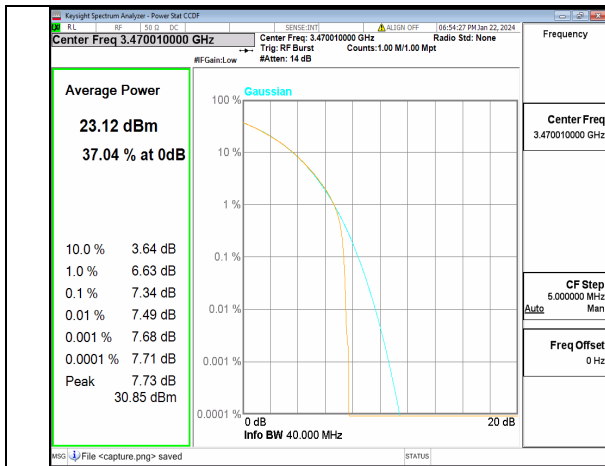

n77(3450-3550MHz) 40M CP-OFDM QPSK Outer_Full Low