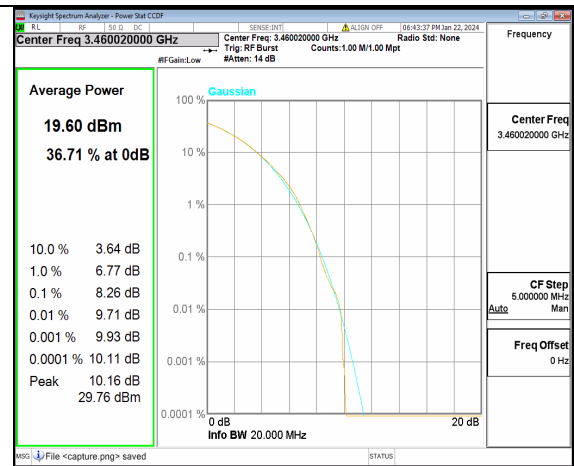

n77(3450-3550MHz) 20M CP-OFDM 256QAM Outer_Full Low