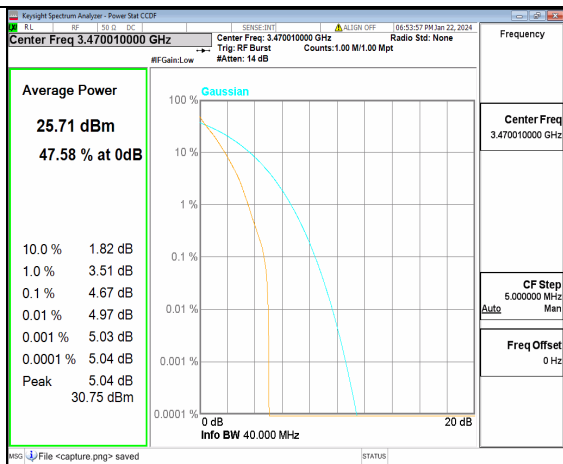

n77(3450-3550MHz) 30M DFT-s-OFDM BPSK Outer_Full High

n77(3450-3550MHz) 30M DFT-s-OFDM 256QAM Outer_Full High

n77(3450-3550MHz) 30M CP-OFDM QPSK Outer_Full High

n77(3450-3550MHz) 30M CP-OFDM 256QAM Outer_Full High