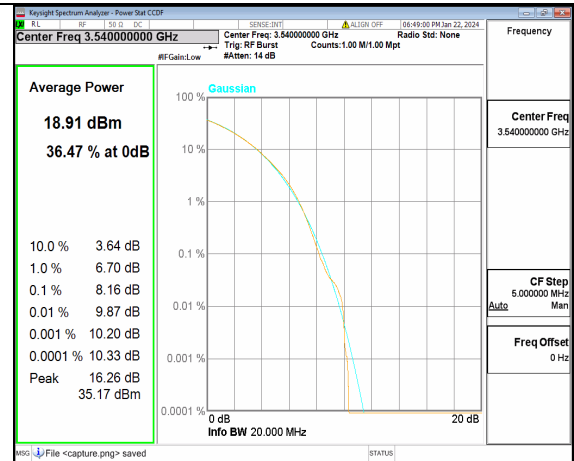

n77(3450-3550MHz) 20M CP-OFDM 256QAM Outer_Full High