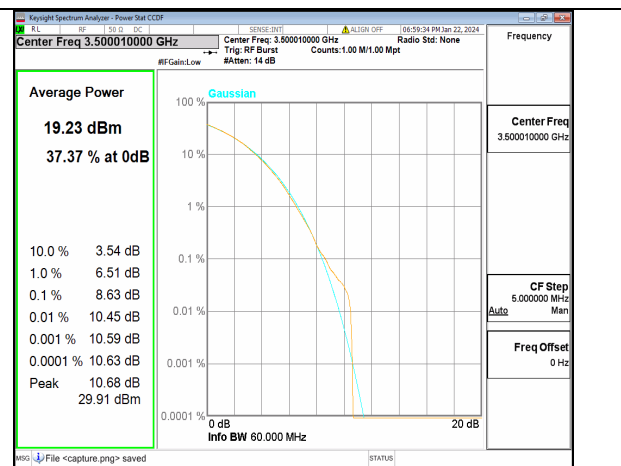

n77(3450-3550MHz) 60M CP-OFDM 256QAM Outer_Full Mid