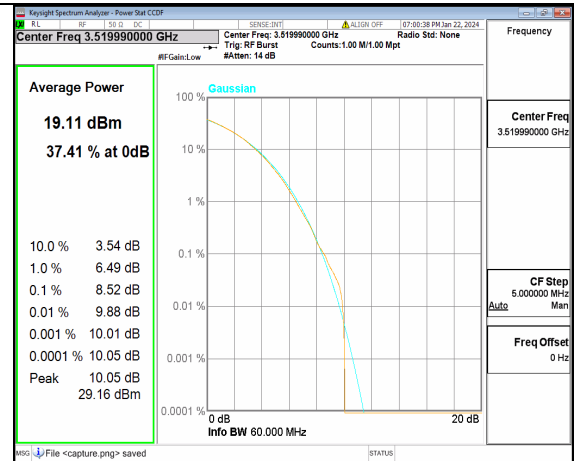

n77(3450-3550MHz) 60M CP-OFDM 256QAM Outer_Full High