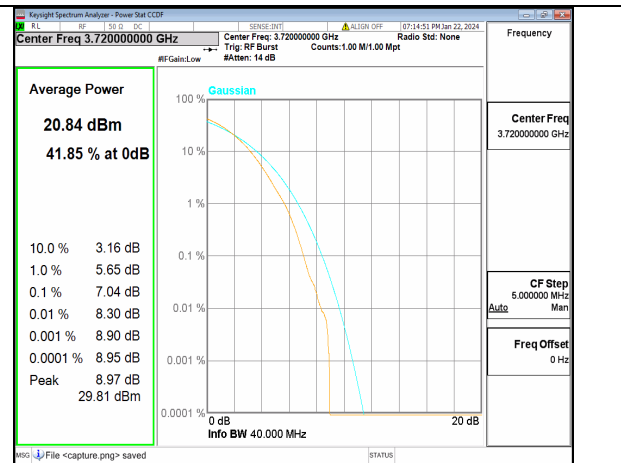

n77(3700-3980MHz) 40M DFT-s-OFDM 256QAM Outer_Full Low