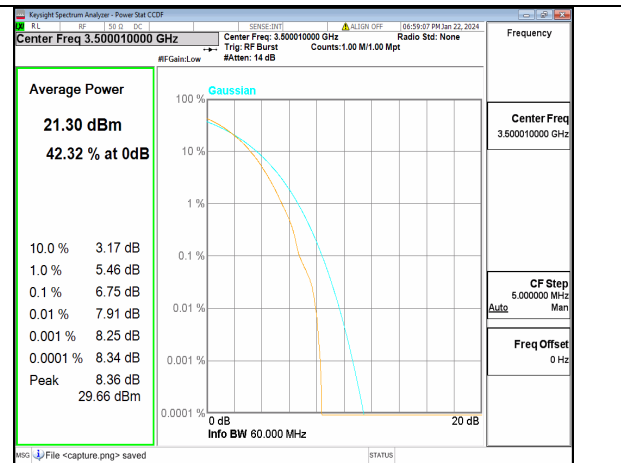

n77(3450-3550MHz) 60M DFT-s-OFDM 256QAM Outer_Full Mid