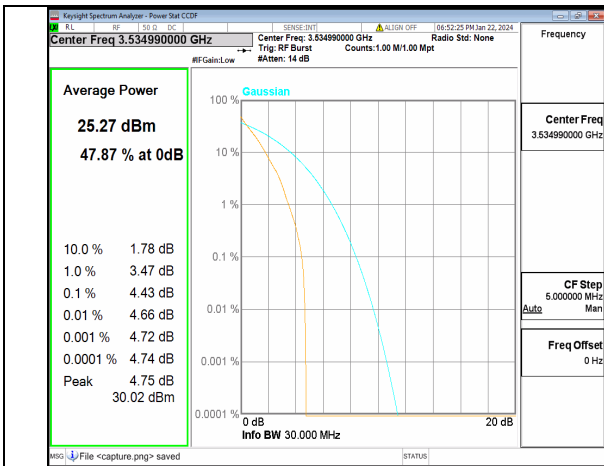

n77(3450-3550MHz) 30M DFT-s-OFDM BPSK Outer_Full Mid

n77(3450-3550MHz) 30M DFT-s-OFDM 256QAM Outer_Full Mid

n77(3450-3550MHz) 30M CP-OFDM QPSK Outer_Full Mid

n77(3450-3550MHz) 30M CP-OFDM 256QAM Outer_Full Mid