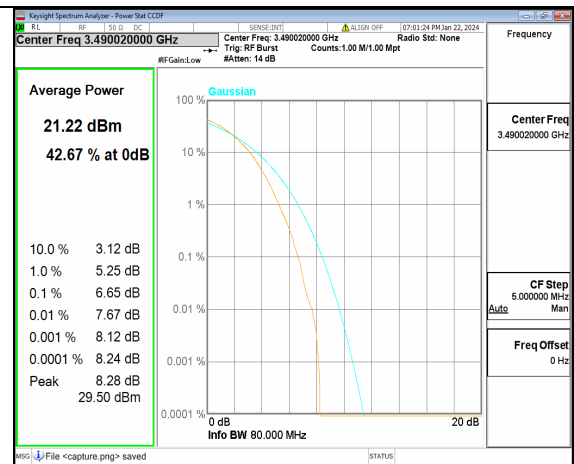

n77(3450-3550MHz) 80M DFT-s-OFDM 256QAM Outer_Full Low