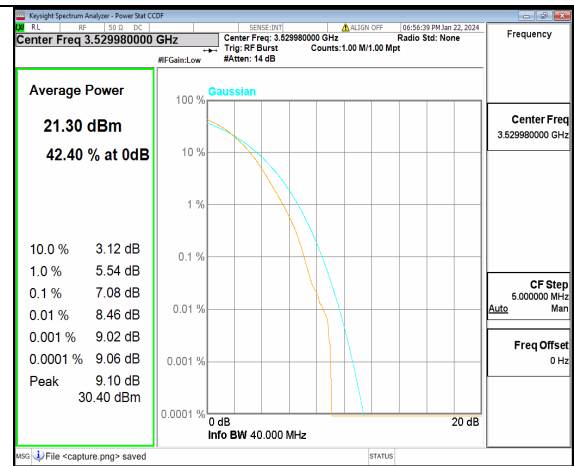

n77(3450-3550MHz) 40M DFT-s-OFDM 256QAM Outer_Full High