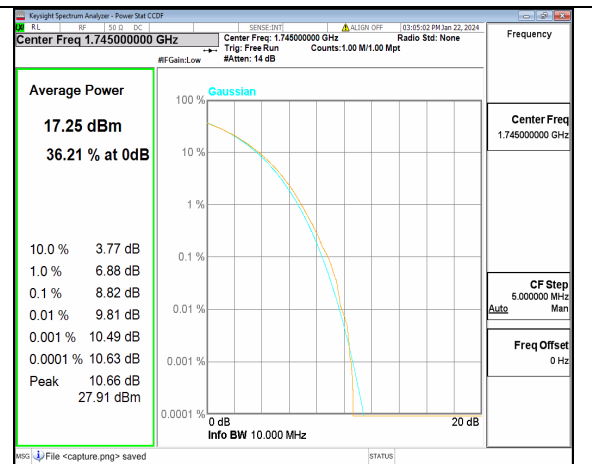

n66 10M CP-OFDM QPSK Outer_Full Low

n66 10M CP-OFDM 256QAM Outer_Full Low

n66 10M DFT-s-OFDM BPSK Outer_Full Mid

n66 10M DFT-s-OFDM 256QAM Outer_Full Mid

n66 10M CP-OFDM QPSK Outer_Full Mid

n66 10M CP-OFDM 256QAM Outer_Full Mid