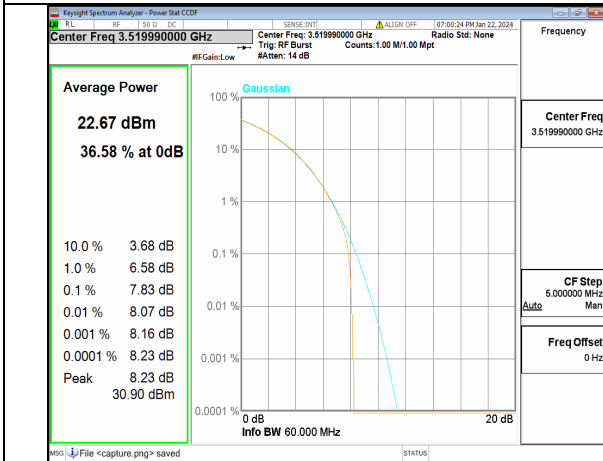

n77(3450-3550MHz) 60M CP-OFDM QPSK Outer_Full High