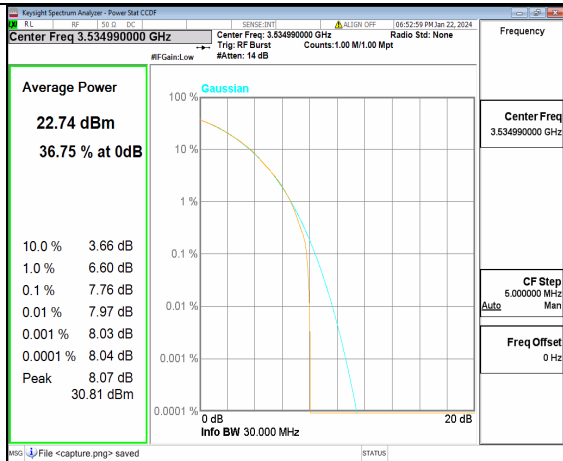

n77(3450-3550MHz) 30M CP-OFDM QPSK Outer_Full High