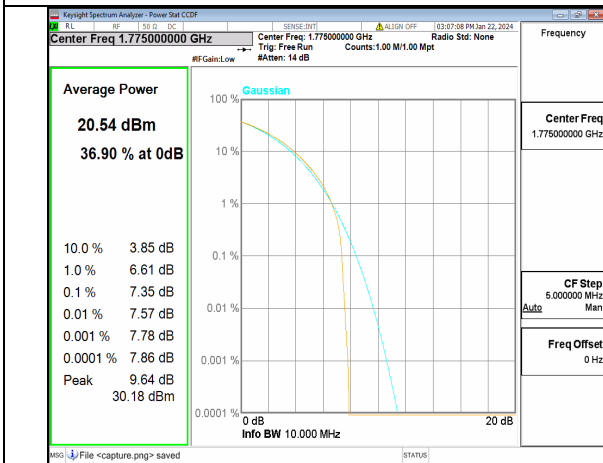

n66 10M CP-OFDM QPSK Outer_Full High