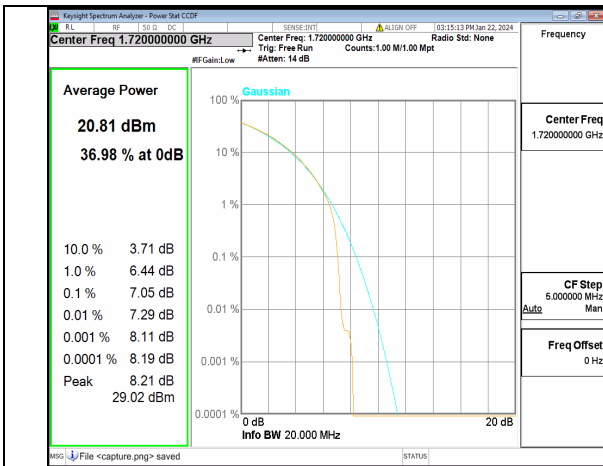

n66 15M DFT-s-OFDM BPSK Outer_Full High

n66 15M DFT-s-OFDM 256QAM Outer_Full High

n66 15M CP-OFDM QPSK Outer_Full High

n66 15M CP-OFDM 256QAM Outer_Full High

n66 20M DFT-s-OFDM BPSK Outer_Full Low

n66 20M DFT-s-OFDM 256QAM Outer_Full Low