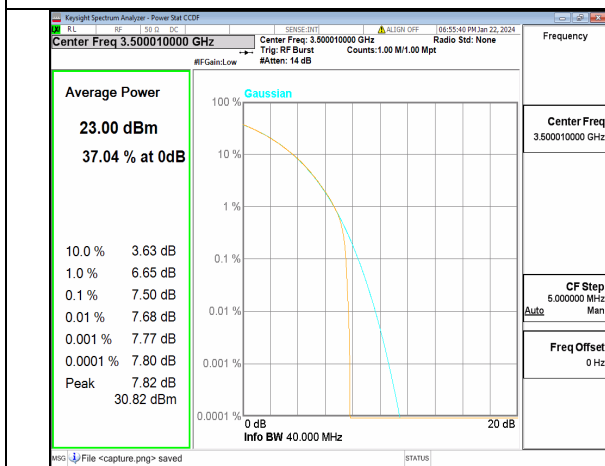

n77(3450-3550MHz) 40M CP-OFDM QPSK Outer_Full Mid