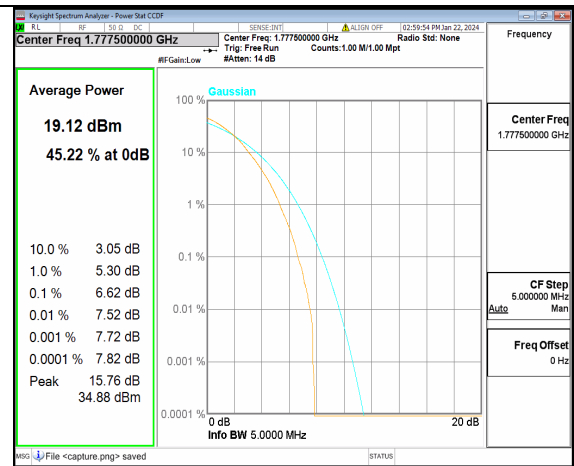

n66 5M DFT-s-OFDM 256QAM Outer_Full High