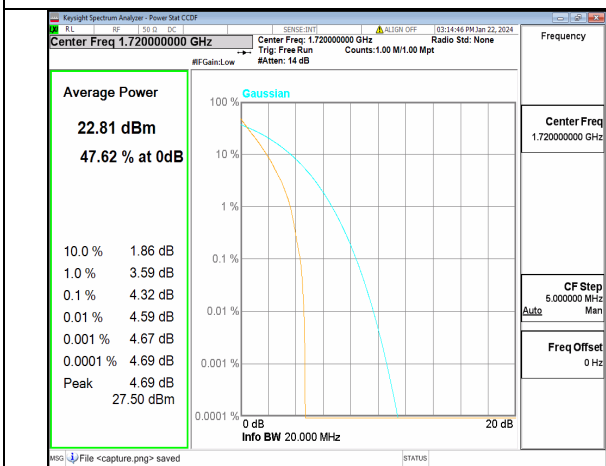

n66 15M DFT-s-OFDM BPSK Outer_Full High

n66 15M DFT-s-OFDM 256QAM Outer_Full High

n66 15M CP-OFDM QPSK Outer_Full High

n66 15M CP-OFDM 256QAM Outer_Full High

n66 20M DFT-s-OFDM BPSK Outer_Full Low

n66 20M DFT-s-OFDM 256QAM Outer_Full Low