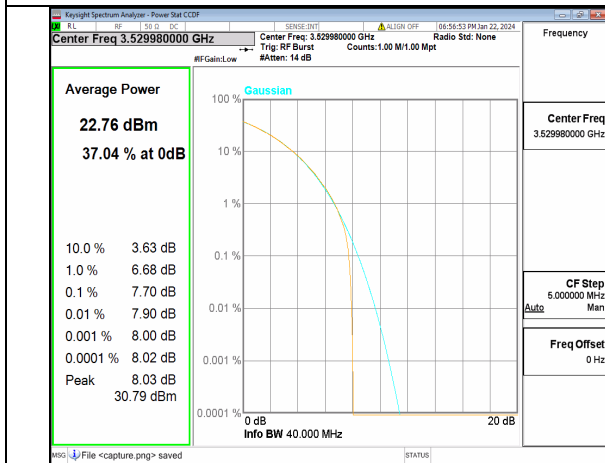

n77(3450-3550MHz) 40M CP-OFDM QPSK Outer_Full High