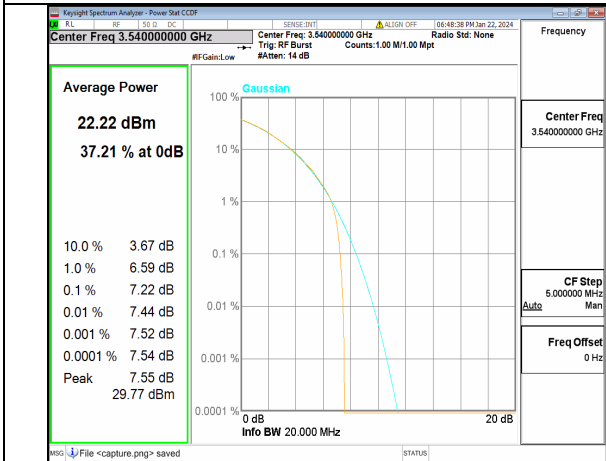

n77(3450-3550MHz) 20M CP-OFDM QPSK Outer_Full High