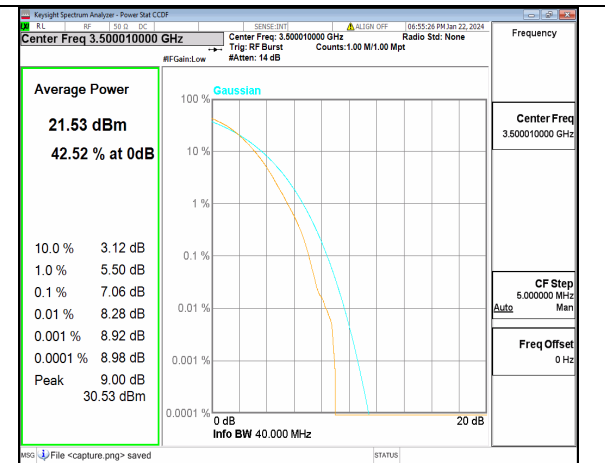

n77(3450-3550MHz) 40M DFT-s-OFDM 256QAM Outer_Full Mid