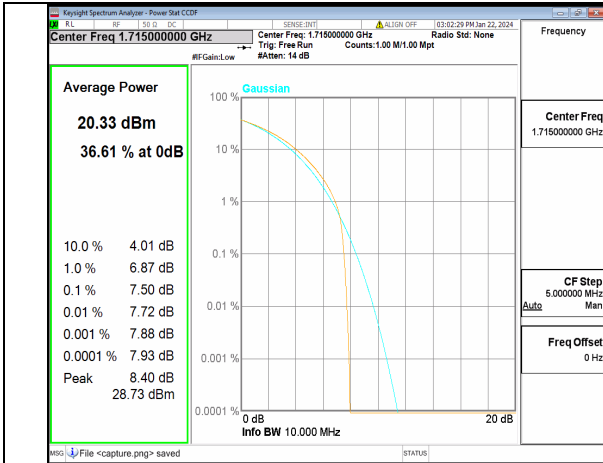

n66 5M DFT-s-OFDM BPSK Outer_Full High

n66 5M DFT-s-OFDM 256QAM Outer_Full High

n66 5M CP-OFDM QPSK Outer_Full High

n66 5M CP-OFDM 256QAM Outer_Full High

n66 10M DFT-s-OFDM BPSK Outer_Full Low

n66 10M DFT-s-OFDM 256QAM Outer_Full Low