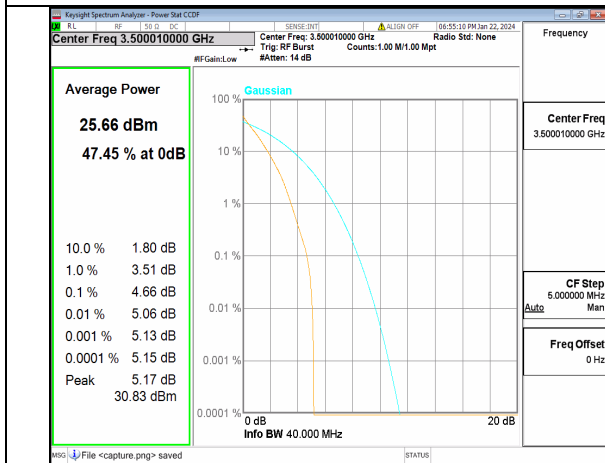

n77(3450-3550MHz) 40M DFT-s-OFDM BPSK Outer_Full Low

n77(3450-3550MHz) 40M DFT-s-OFDM 256QAM Outer_Full Low

n77(3450-3550MHz) 40M CP-OFDM QPSK Outer_Full Low

n77(3450-3550MHz) 40M CP-OFDM 256QAM Outer_Full Low