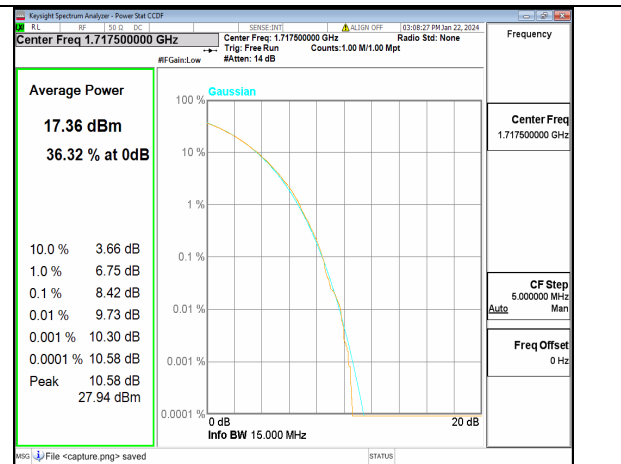

n66 15M CP-OFDM 256QAM Outer_Full Low