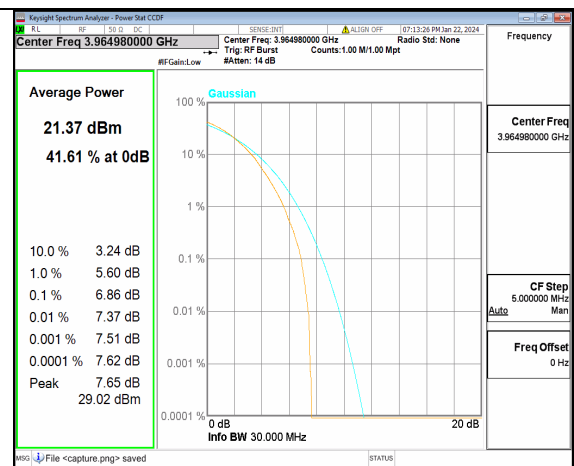

n77(3700-3980MHz) 30M DFT-s-OFDM 256QAM Outer_Full High