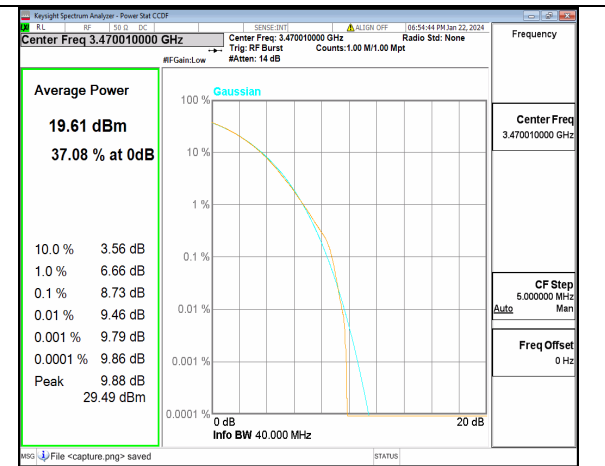

n77(3450-3550MHz) 40M CP-OFDM 256QAM Outer_Full Low