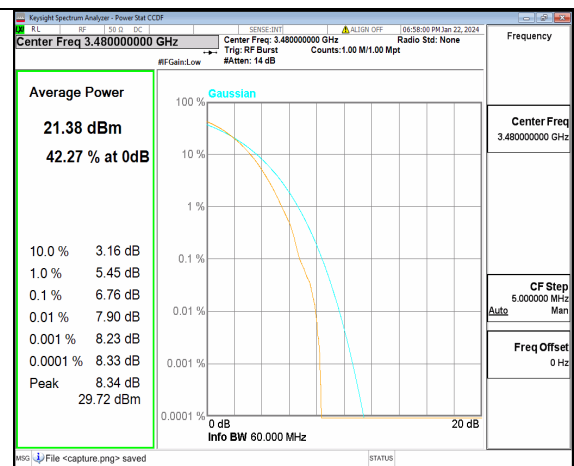

n77(3450-3550MHz) 60M DFT-s-OFDM 256QAM Outer_Full Low