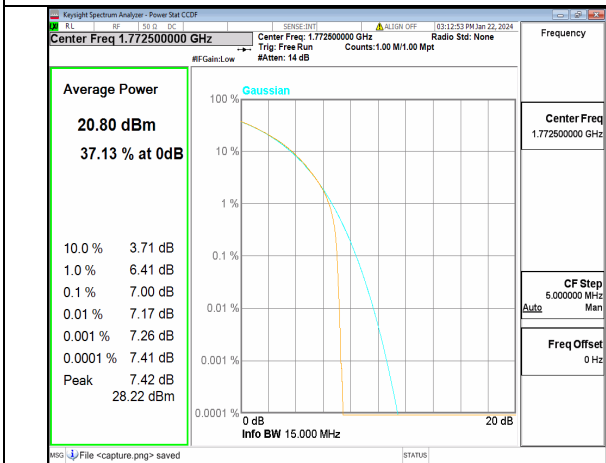

n66 15M CP-OFDM QPSK Outer_Full High