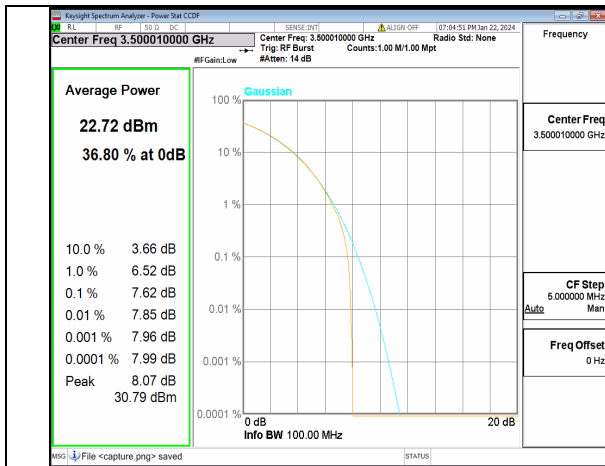

n77(3450-3550MHz) 100M CP-OFDM QPSK Outer_Full Mid