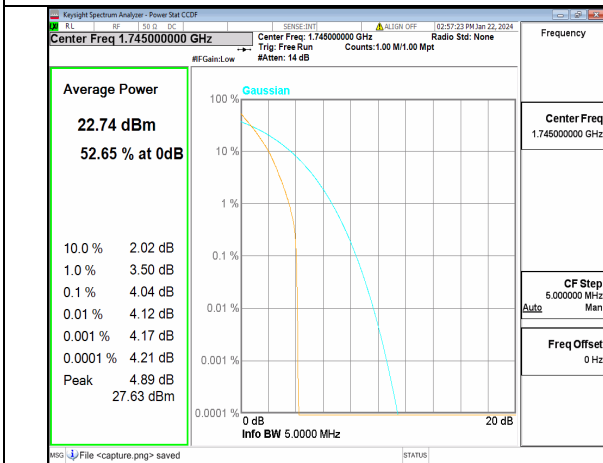

n66 5M CP-OFDM QPSK Outer_Full Low

n66 5M CP-OFDM 256QAM Outer_Full Low

n66 5M DFT-s-OFDM BPSK Outer_Full Mid

n66 5M DFT-s-OFDM 256QAM Outer_Full Mid

n66 5M CP-OFDM QPSK Outer_Full Mid

n66 5M CP-OFDM 256QAM Outer_Full Mid