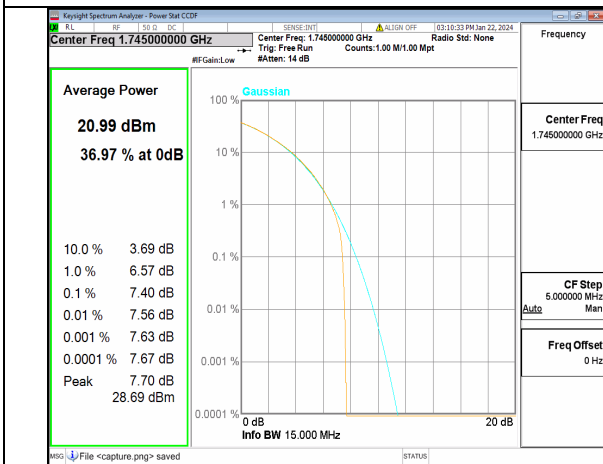

n66 15M CP-OFDM QPSK Outer_Full Low

n66 15M CP-OFDM 256QAM Outer_Full Low

n66 15M DFT-s-OFDM BPSK Outer_Full Mid

n66 15M DFT-s-OFDM 256QAM Outer_Full Mid

n66 15M CP-OFDM QPSK Outer_Full Mid

n66 15M CP-OFDM 256QAM Outer_Full Mid