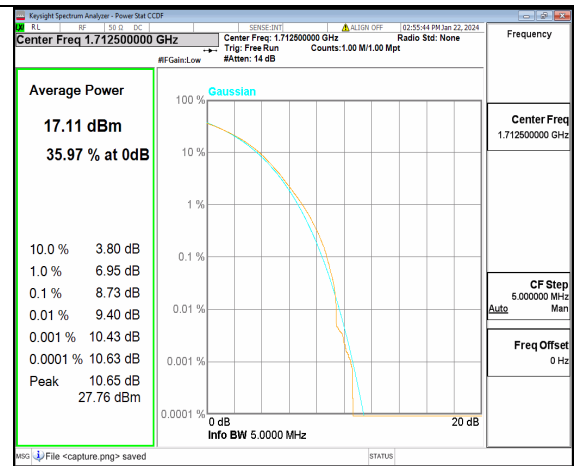

n66 5M CP-OFDM QPSK Outer_Full Low

n66 5M CP-OFDM 256QAM Outer_Full Low

n66 5M DFT-s-OFDM BPSK Outer_Full Mid

n66 5M DFT-s-OFDM 256QAM Outer_Full Mid

n66 5M CP-OFDM QPSK Outer_Full Mid

n66 5M CP-OFDM 256QAM Outer_Full Mid