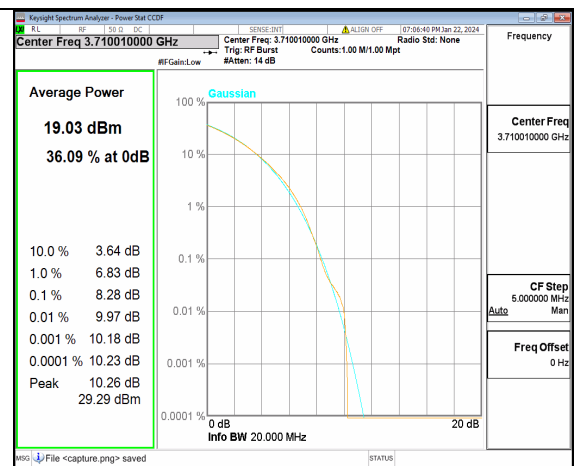

n77(3700-3980MHz) 20M CP-OFDM 256QAM Outer_Full Low