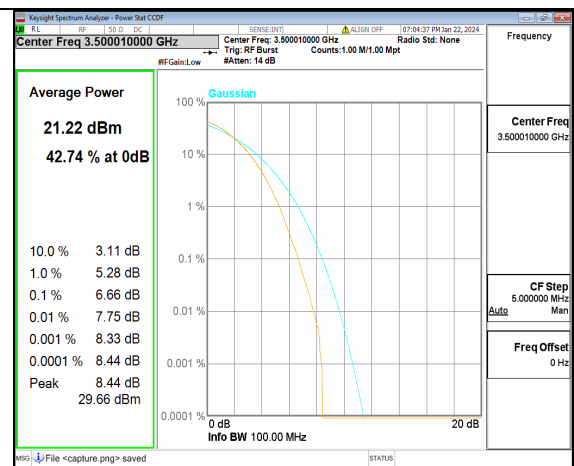

n77(3450-3550MHz) 100M DFT-s-OFDM 256QAM Outer_Full Mid