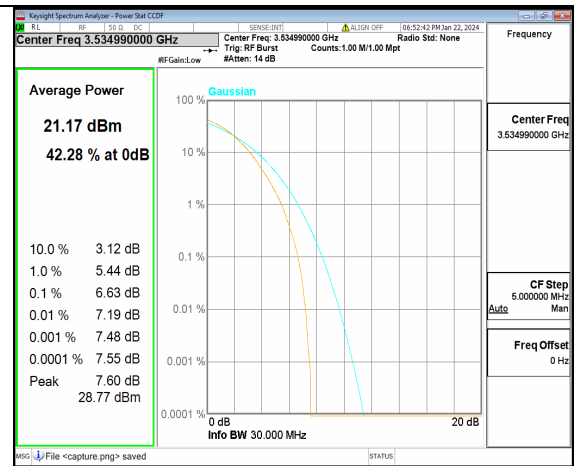

n77(3450-3550MHz) 30M DFT-s-OFDM 256QAM Outer_Full High