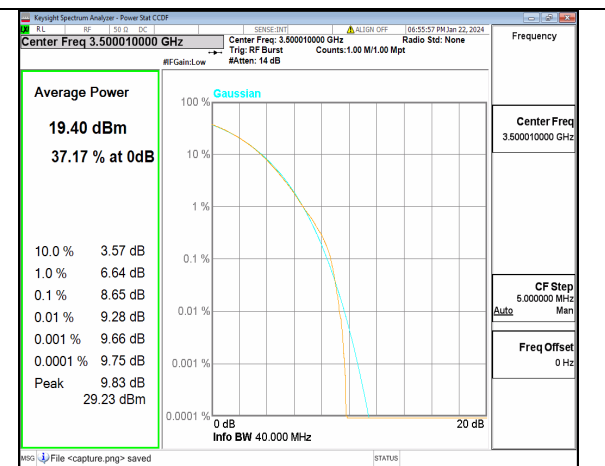

n77(3450-3550MHz) 40M CP-OFDM 256QAM Outer_Full Mid