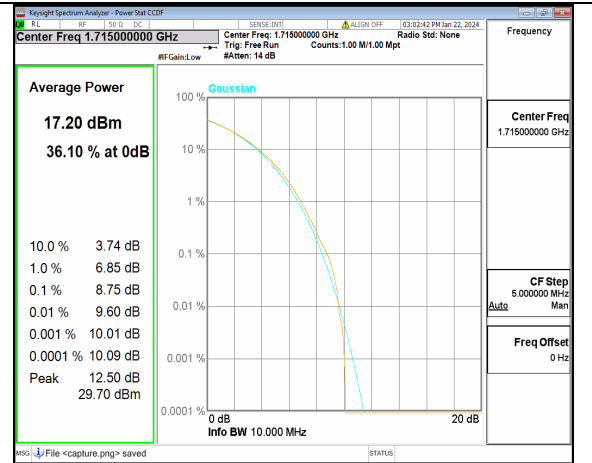

n66 10M CP-OFDM 256QAM Outer_Full Low