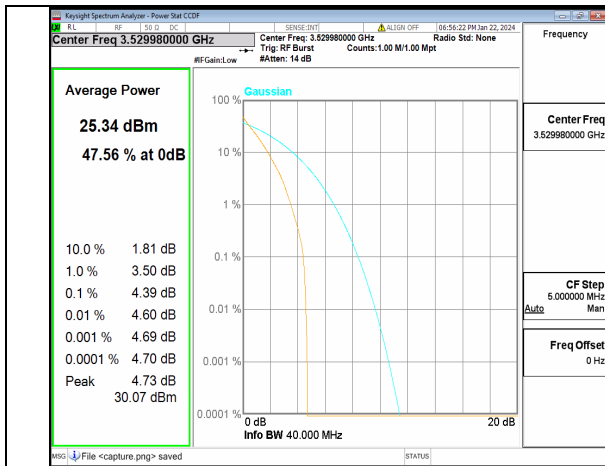

n77(3450-3550MHz) 40M DFT-s-OFDM BPSK Outer_Full Mid

n77(3450-3550MHz) 40M DFT-s-OFDM 256QAM Outer_Full Mid

n77(3450-3550MHz) 40M CP-OFDM QPSK Outer_Full Mid

n77(3450-3550MHz) 40M CP-OFDM 256QAM Outer_Full Mid