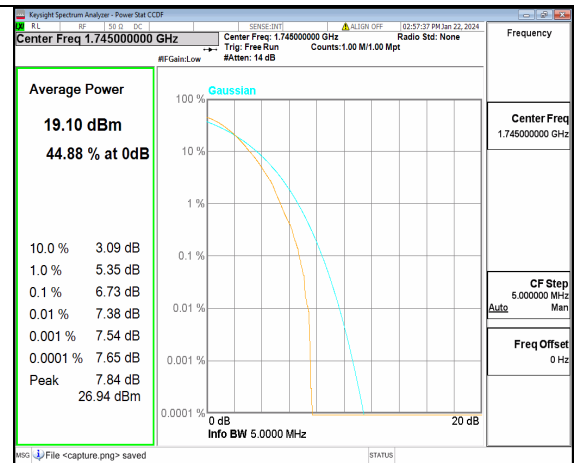

n66 5M CP-OFDM QPSK Outer_Full Low

n66 5M CP-OFDM 256QAM Outer_Full Low

n66 5M DFT-s-OFDM BPSK Outer_Full Mid

n66 5M DFT-s-OFDM 256QAM Outer_Full Mid

n66 5M CP-OFDM QPSK Outer_Full Mid

n66 5M CP-OFDM 256QAM Outer_Full Mid