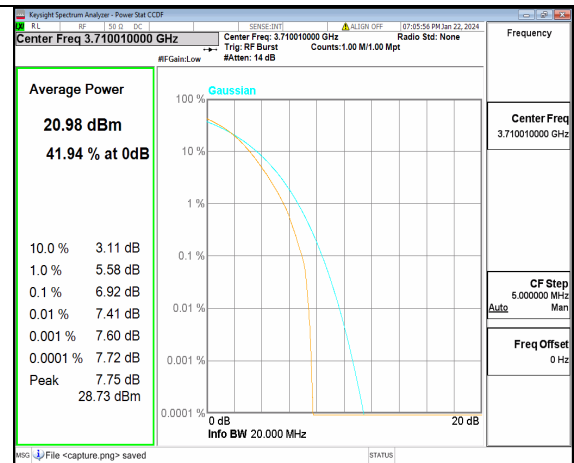

n77(3700-3980MHz) 20M DFT-s-OFDM 256QAM Outer_Full Low