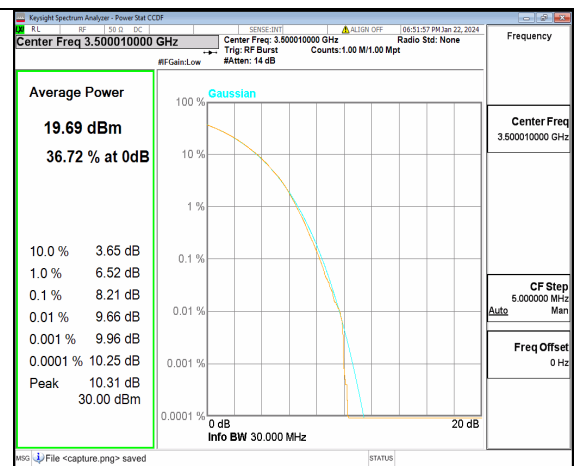

n77(3450-3550MHz) 30M CP-OFDM 256QAM Outer_Full Mid