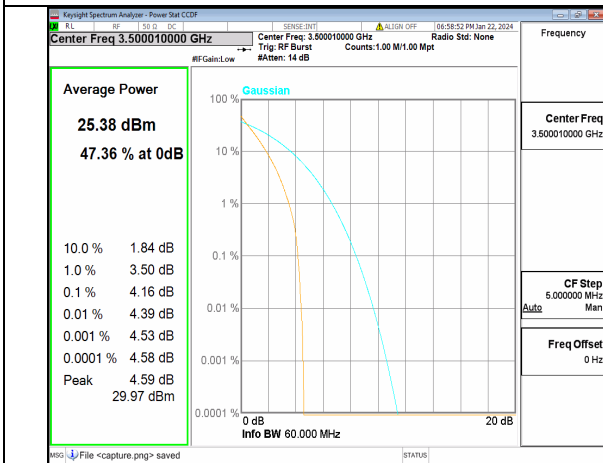

n77(3450-3550MHz) 60M DFT-s-OFDM BPSK Outer_Full Low

n77(3450-3550MHz) 60M DFT-s-OFDM 256QAM Outer_Full Low

n77(3450-3550MHz) 60M CP-OFDM QPSK Outer_Full Low

n77(3450-3550MHz) 60M CP-OFDM 256QAM Outer_Full Low