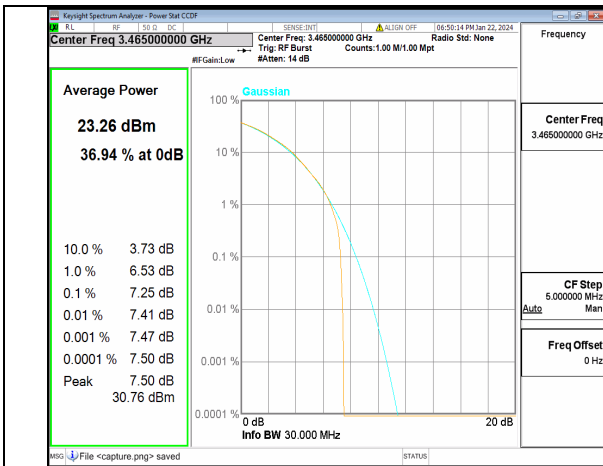

n77(3450-3550MHz) 30M CP-OFDM QPSK Outer_Full Low