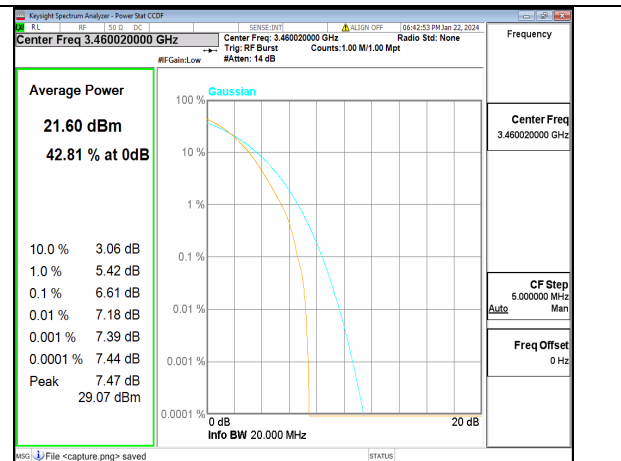

n77(3450-3550MHz) 20M DFT-s-OFDM
256QAM Outer_Full Low