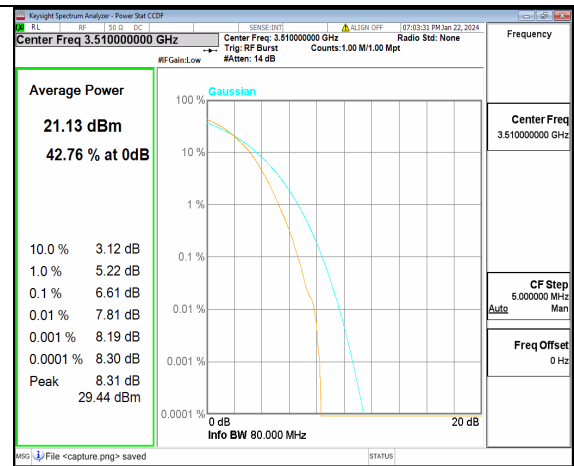

n77(3450-3550MHz) 80M DFT-s-OFDM 256QAM Outer_Full High