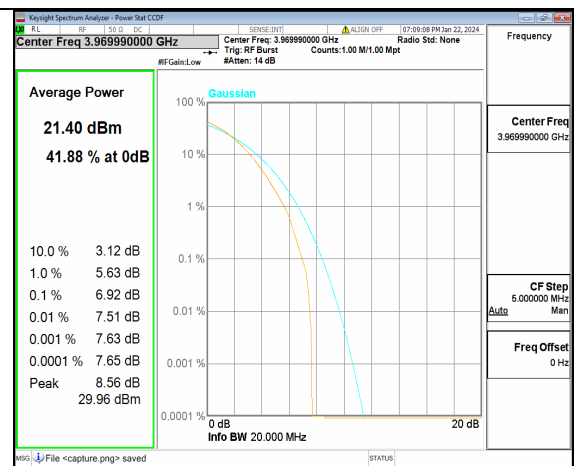

n77(3700-3980MHz) 20M DFT-s-OFDM 256QAM Outer_Full High