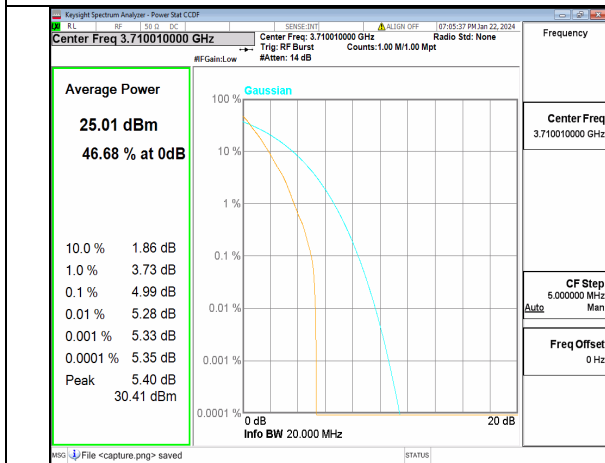

n77(3450-3550MHz) 100M DFT-s-OFDM BPSK Outer_Full Mid

n77(3450-3550MHz) 100M DFT-s-OFDM 256QAM Outer_Full Mid

n77(3450-3550MHz) 100M CP-OFDM QPSK Outer_Full Mid

n77(3450-3550MHz) 100M CP-OFDM 256QAM Outer_Full Mid