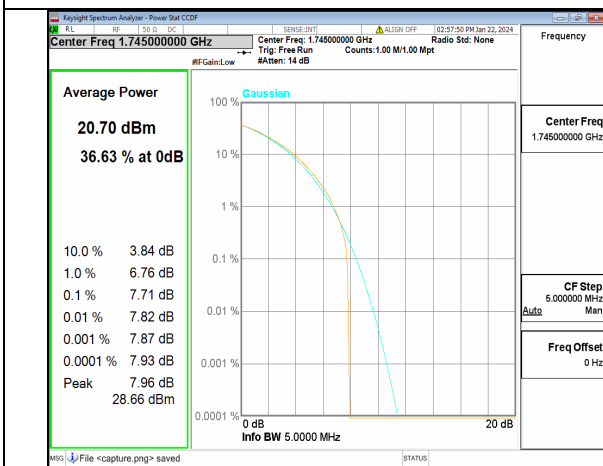

n66 5M CP-OFDM QPSK Outer_Full Low

n66 5M CP-OFDM 256QAM Outer_Full Low

n66 5M DFT-s-OFDM BPSK Outer_Full Mid

n66 5M DFT-s-OFDM 256QAM Outer_Full Mid

n66 5M CP-OFDM QPSK Outer_Full Mid

n66 5M CP-OFDM 256QAM Outer_Full Mid