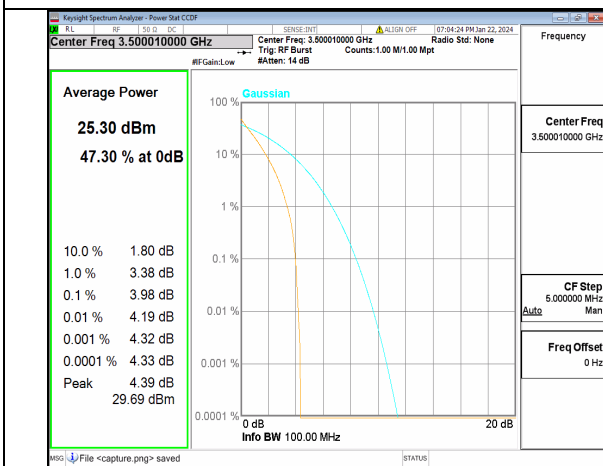

n77(3450-3550MHz) 80M DFT-s-OFDM BPSK Outer_Full High

n77(3450-3550MHz) 80M DFT-s-OFDM 256QAM Outer_Full High

n77(3450-3550MHz) 80M CP-OFDM QPSK Outer_Full High

n77(3450-3550MHz) 80M CP-OFDM 256QAM Outer_Full High