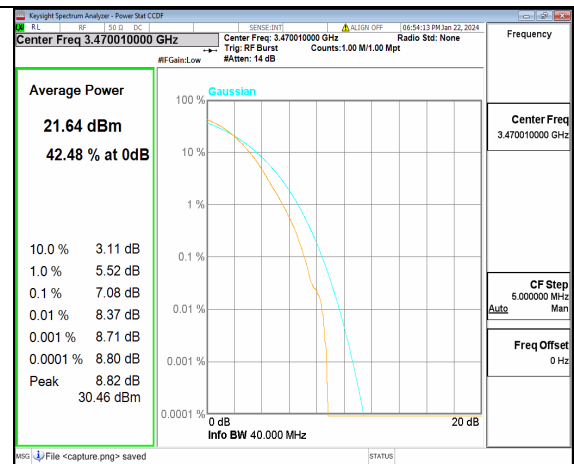

n77(3450-3550MHz) 40M DFT-s-OFDM 256QAM Outer_Full Low