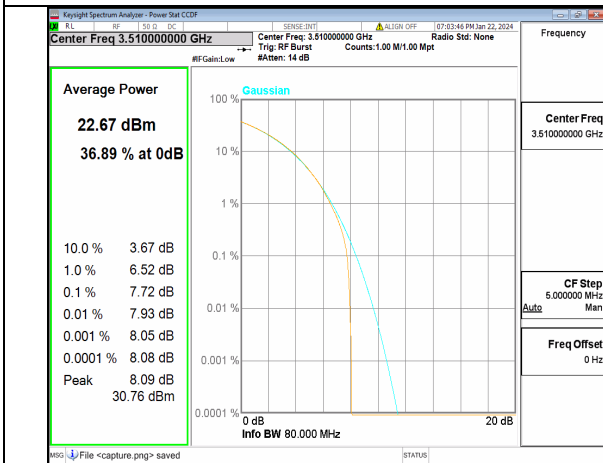

n77(3450-3550MHz) 80M CP-OFDM QPSK Outer_Full High