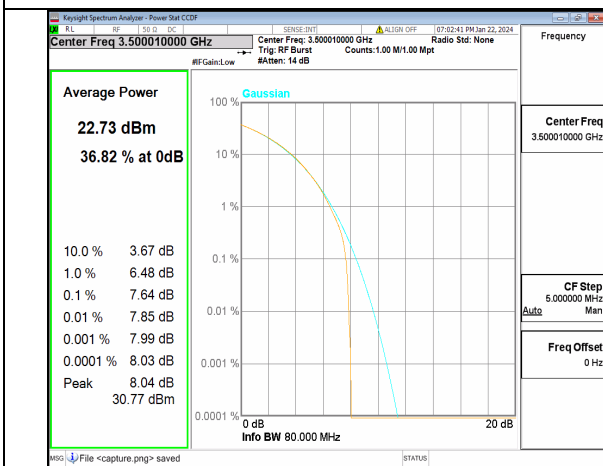

n77(3450-3550MHz) 80M CP-OFDM QPSK Outer_Full Mid