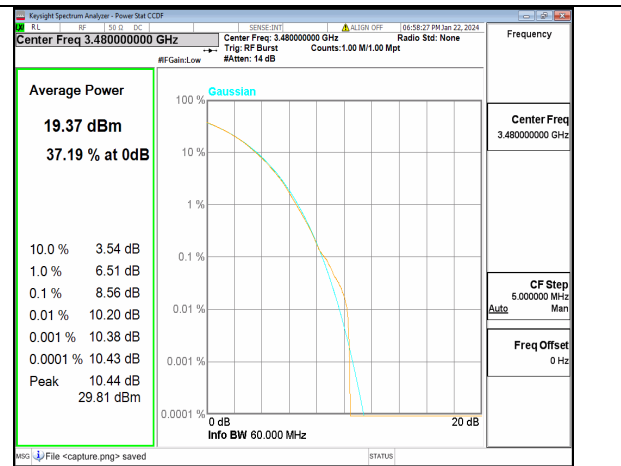

n77(3450-3550MHz) 60M CP-OFDM 256QAM Outer_Full Low