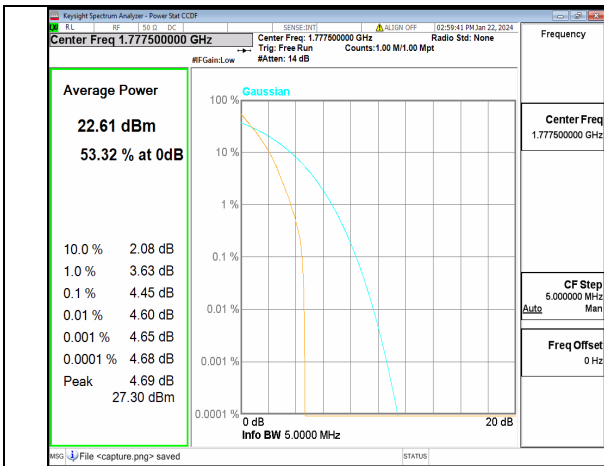

n66 5M CP-OFDM QPSK Outer_Full Low

n66 5M CP-OFDM 256QAM Outer_Full Low

n66 5M DFT-s-OFDM BPSK Outer_Full Mid

n66 5M DFT-s-OFDM 256QAM Outer_Full Mid

n66 5M CP-OFDM QPSK Outer_Full Mid

n66 5M CP-OFDM 256QAM Outer_Full Mid