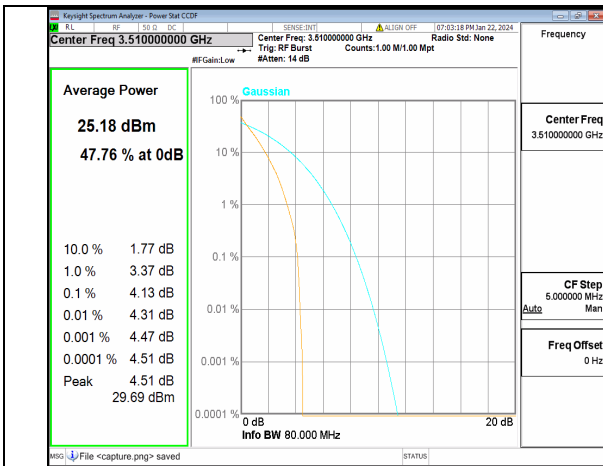

n77(3450-3550MHz) 80M DFT-s-OFDM BPSK Outer_Full Mid

n77(3450-3550MHz) 80M DFT-s-OFDM 256QAM Outer_Full Mid

n77(3450-3550MHz) 80M CP-OFDM QPSK Outer_Full Mid

n77(3450-3550MHz) 80M CP-OFDM 256QAM Outer_Full Mid