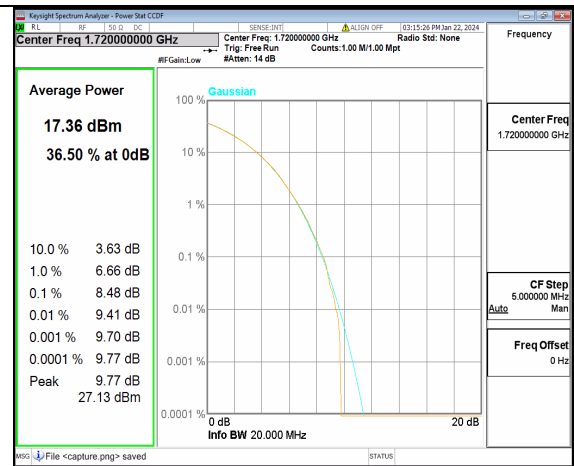

n66 20M CP-OFDM 256QAM Outer_Full Low