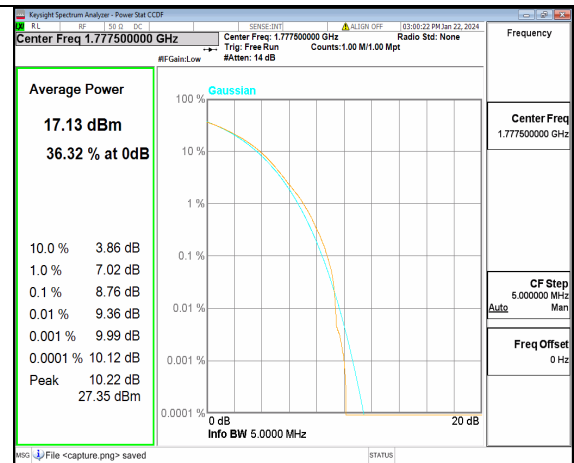

n66 5M CP-OFDM 256QAM Outer_Full High