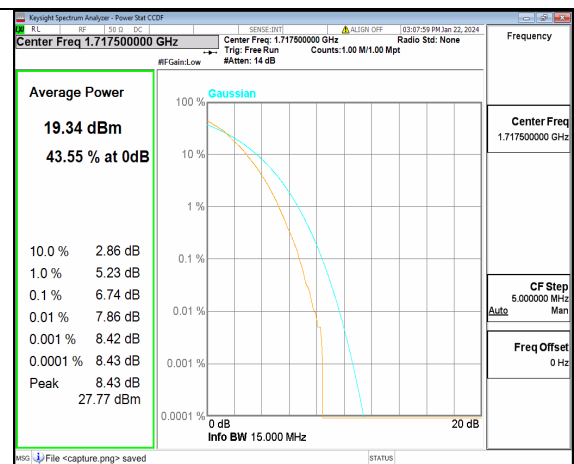

n66 10M DFT-s-OFDM BPSK Outer_Full High

n66 10M DFT-s-OFDM 256QAM Outer_Full High

n66 10M CP-OFDM QPSK Outer_Full High

n66 10M CP-OFDM 256QAM Outer_Full High

n66 15M DFT-s-OFDM BPSK Outer_Full Low

n66 15M DFT-s-OFDM 256QAM Outer_Full Low