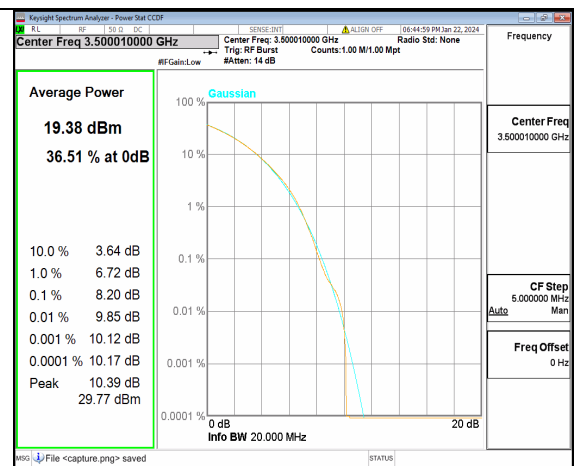

n77(3450-3550MHz) 20M CP-OFDM 256QAM Outer_Full Mid