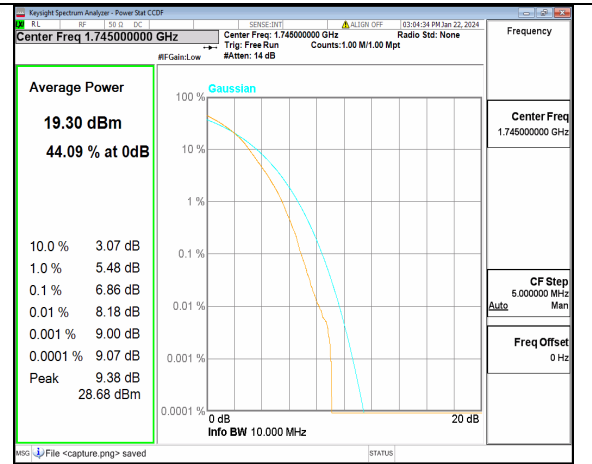

n66 10M DFT-s-OFDM 256QAM Outer_Full Mid