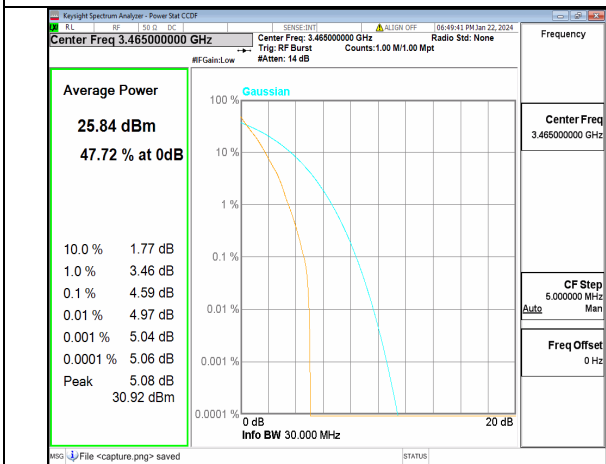

n77(3450-3550MHz) 20M DFT-s-OFDM BPSK Outer_Full High

n77(3450-3550MHz) 20M DFT-s-OFDM 256QAM Outer_Full High

n77(3450-3550MHz) 20M CP-OFDM QPSK Outer_Full High

n77(3450-3550MHz) 20M CP-OFDM 256QAM Outer_Full High