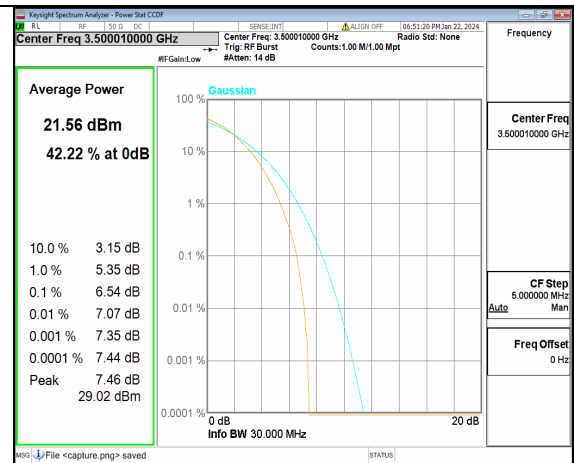

n77(3450-3550MHz) 30M DFT-s-OFDM 256QAM Outer_Full Mid