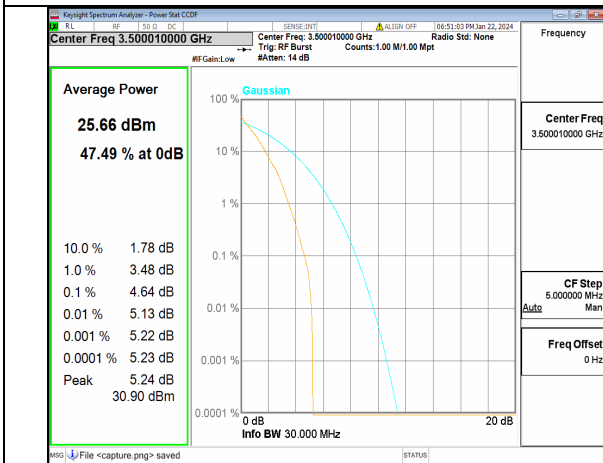

n77(3450-3550MHz) 30M DFT-s-OFDM BPSK Outer_Full Low

n77(3450-3550MHz) 30M DFT-s-OFDM 256QAM Outer_Full Low

n77(3450-3550MHz) 30M CP-OFDM QPSK Outer_Full Low

n77(3450-3550MHz) 30M CP-OFDM 256QAM Outer_Full Low