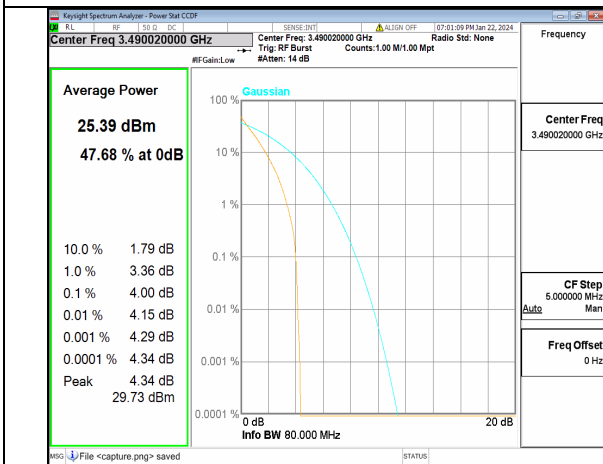

n77(3450-3550MHz) 60M DFT-s-OFDM BPSK Outer_Full High

n77(3450-3550MHz) 60M DFT-s-OFDM 256QAM Outer_Full High

n77(3450-3550MHz) 60M CP-OFDM QPSK Outer_Full High

n77(3450-3550MHz) 60M CP-OFDM 256QAM Outer_Full High