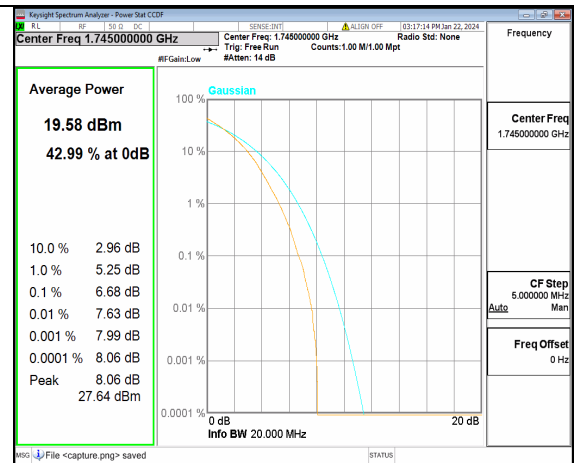

n66 20M DFT-s-OFDM 256QAM Outer_Full Mid