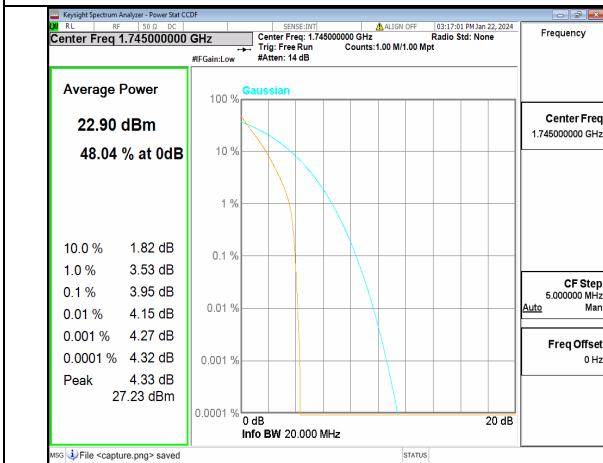

n66 20M DFT-s-OFDM BPSK Outer_Full Mid