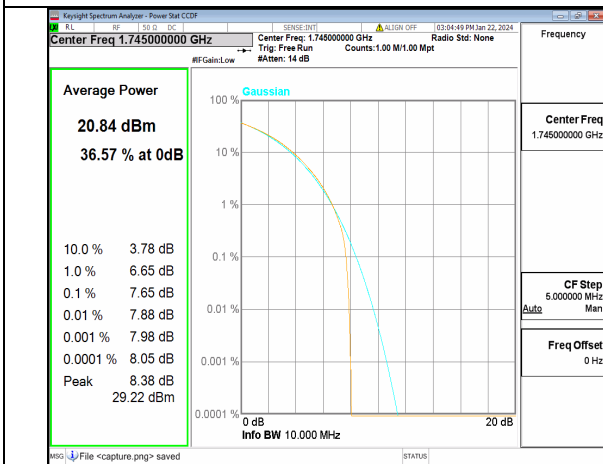

n66 10M CP-OFDM QPSK Outer_Full Low

n66 10M CP-OFDM 256QAM Outer_Full Low

n66 10M DFT-s-OFDM BPSK Outer_Full Mid

n66 10M DFT-s-OFDM 256QAM Outer_Full Mid

n66 10M CP-OFDM QPSK Outer_Full Mid

n66 10M CP-OFDM 256QAM Outer_Full Mid