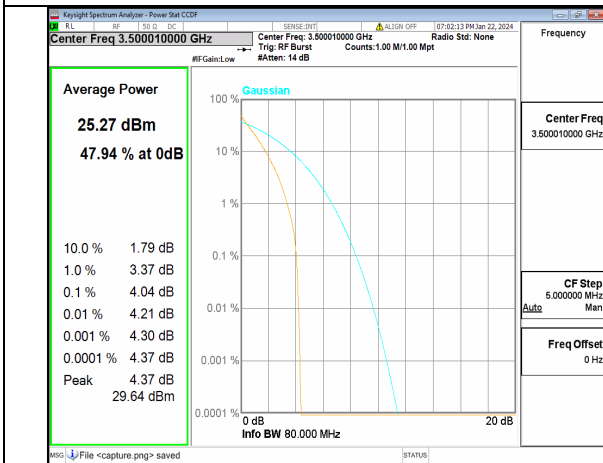

n77(3450-3550MHz) 80M DFT-s-OFDM BPSK Outer_Full Low

n77(3450-3550MHz) 80M DFT-s-OFDM 256QAM Outer_Full Low

n77(3450-3550MHz) 80M CP-OFDM QPSK Outer_Full Low

n77(3450-3550MHz) 80M CP-OFDM 256QAM Outer_Full Low