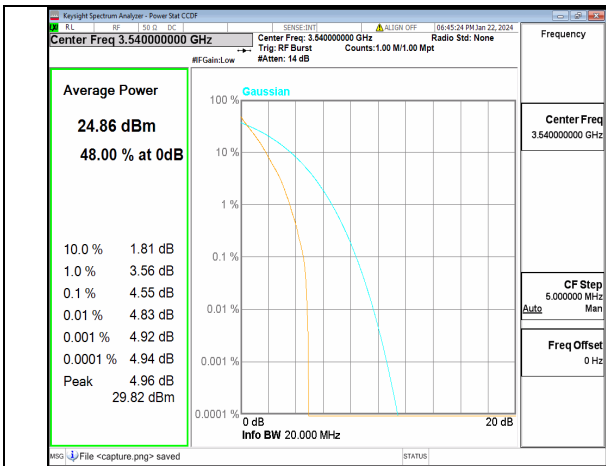

n77(3450-3550MHz) 20M DFT-s-OFDM BPSK Outer_Full Mid

n77(3450-3550MHz) 20M DFT-s-OFDM 256QAM Outer_Full Mid

n77(3450-3550MHz) 20M CP-OFDM QPSK Outer_Full Mid

n77(3450-3550MHz) 20M CP-OFDM 256QAM Outer_Full Mid