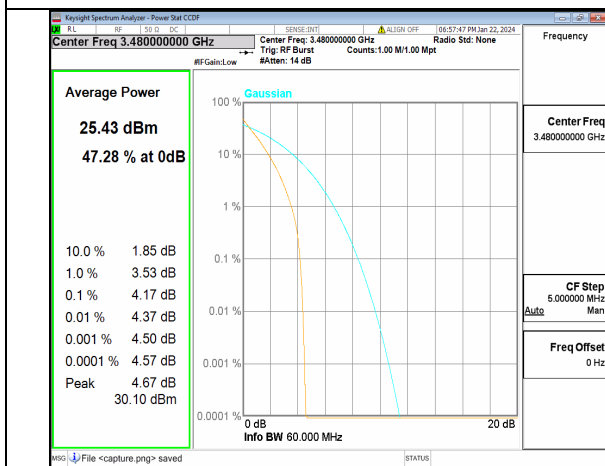

n77(3450-3550MHz) 40M DFT-s-OFDM BPSK Outer_Full High

n77(3450-3550MHz) 40M DFT-s-OFDM 256QAM Outer_Full High

n77(3450-3550MHz) 40M CP-OFDM QPSK Outer_Full High

n77(3450-3550MHz) 40M CP-OFDM 256QAM Outer_Full High