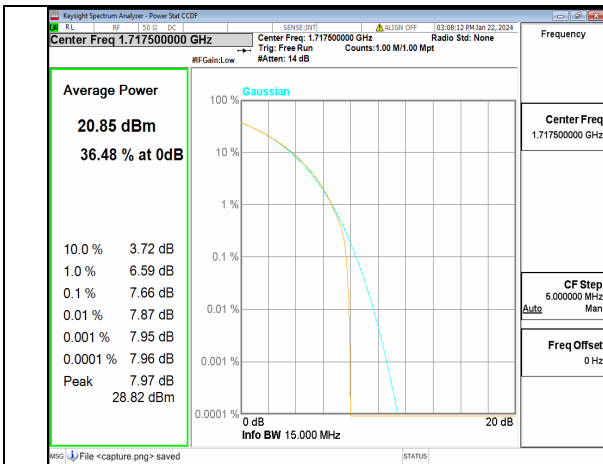

n66 10M DFT-s-OFDM BPSK Outer_Full High

n66 10M DFT-s-OFDM 256QAM Outer_Full High

n66 10M CP-OFDM QPSK Outer_Full High

n66 10M CP-OFDM 256QAM Outer_Full High

n66 15M DFT-s-OFDM BPSK Outer_Full Low

n66 15M DFT-s-OFDM 256QAM Outer_Full Low