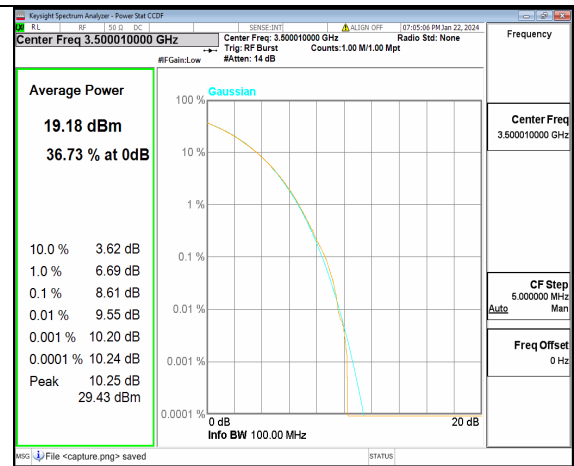

n77(3450-3550MHz) 100M CP-OFDM 256QAM Outer_Full Mid