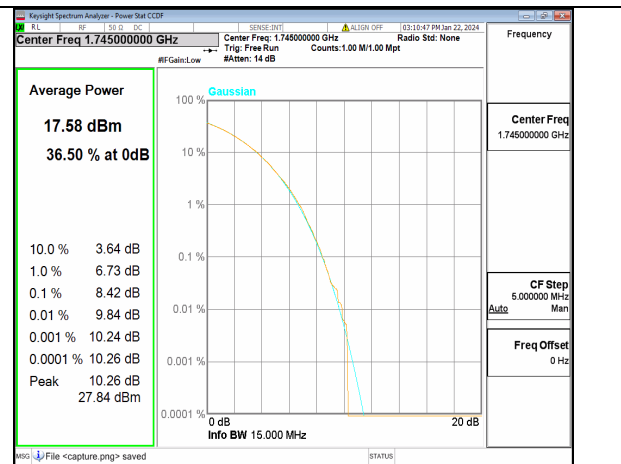

n66 15M CP-OFDM QPSK Outer_Full Low

n66 15M CP-OFDM 256QAM Outer_Full Low

n66 15M DFT-s-OFDM BPSK Outer_Full Mid

n66 15M DFT-s-OFDM 256QAM Outer_Full Mid

n66 15M CP-OFDM QPSK Outer_Full Mid

n66 15M CP-OFDM 256QAM Outer_Full Mid