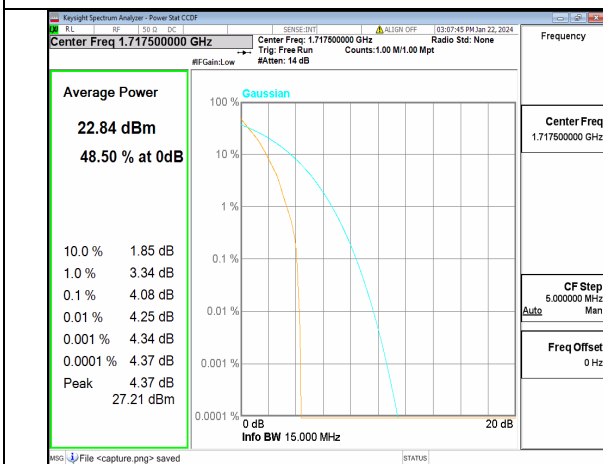

n66 10M DFT-s-OFDM BPSK Outer_Full High

n66 10M DFT-s-OFDM 256QAM Outer_Full High

n66 10M CP-OFDM QPSK Outer_Full High

n66 10M CP-OFDM 256QAM Outer_Full High

n66 15M DFT-s-OFDM BPSK Outer_Full Low

n66 15M DFT-s-OFDM 256QAM Outer_Full Low