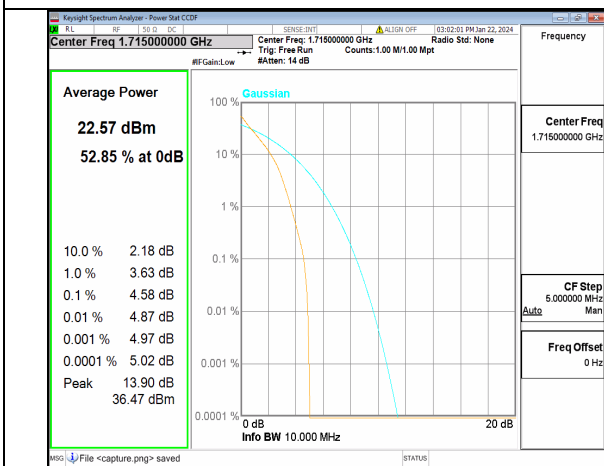

n66 5M DFT-s-OFDM BPSK Outer_Full High

n66 5M DFT-s-OFDM 256QAM Outer_Full High

n66 5M CP-OFDM QPSK Outer_Full High

n66 5M CP-OFDM 256QAM Outer_Full High

n66 10M DFT-s-OFDM BPSK Outer_Full Low

n66 10M DFT-s-OFDM 256QAM Outer_Full Low