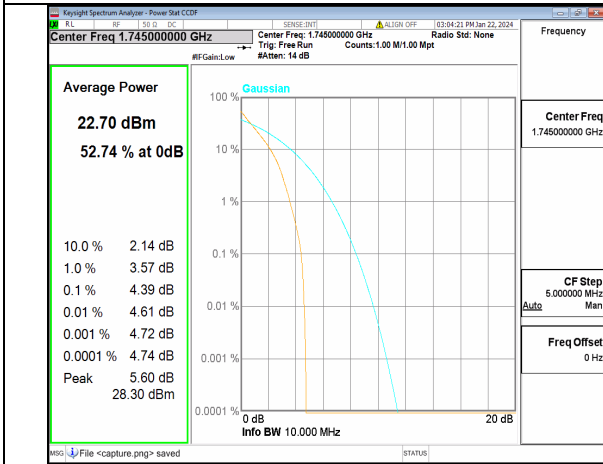

n66 10M DFT-s-OFDM BPSK Outer_Full Mid