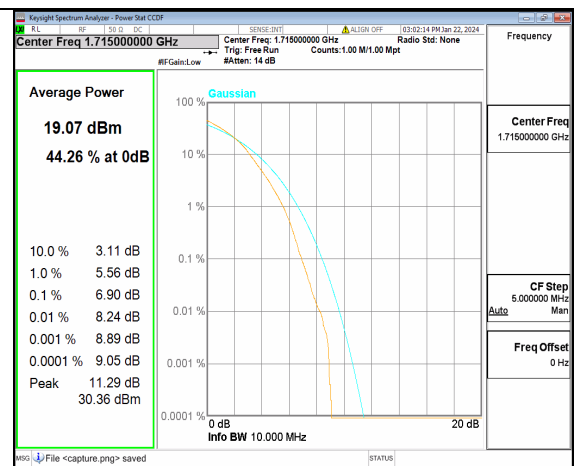

n66 5M DFT-s-OFDM BPSK Outer_Full High

n66 5M DFT-s-OFDM 256QAM Outer_Full High

n66 5M CP-OFDM QPSK Outer_Full High

n66 5M CP-OFDM 256QAM Outer_Full High

n66 10M DFT-s-OFDM BPSK Outer_Full Low

n66 10M DFT-s-OFDM 256QAM Outer_Full Low