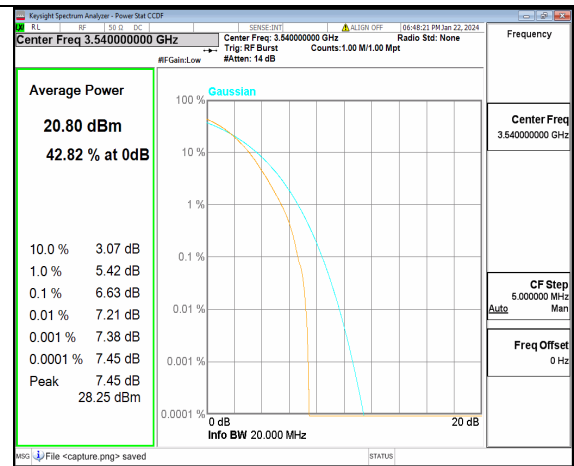

n77(3450-3550MHz) 20M DFT-s-OFDM 256QAM Outer_Full High