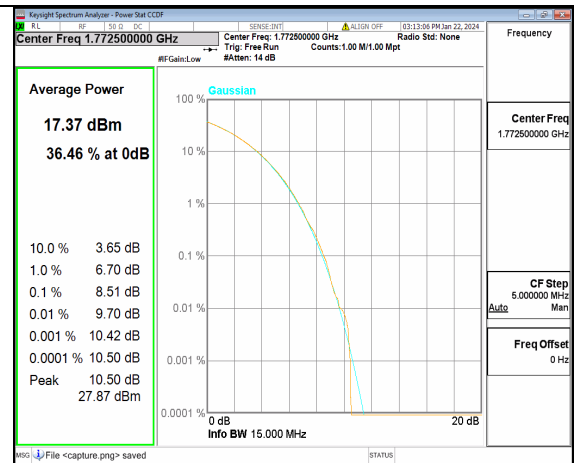

n66 15M CP-OFDM 256QAM Outer_Full High