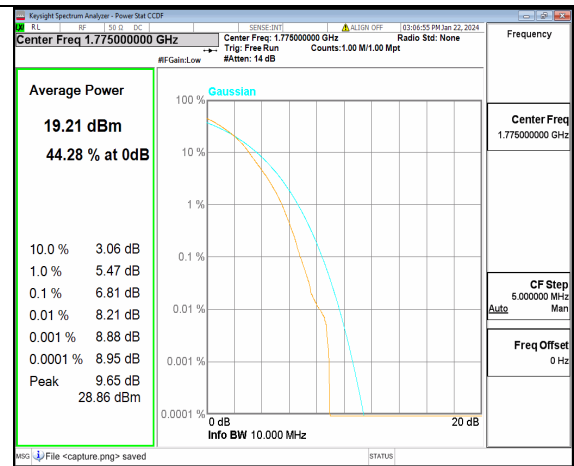

n66 10M DFT-s-OFDM 256QAM Outer_Full High