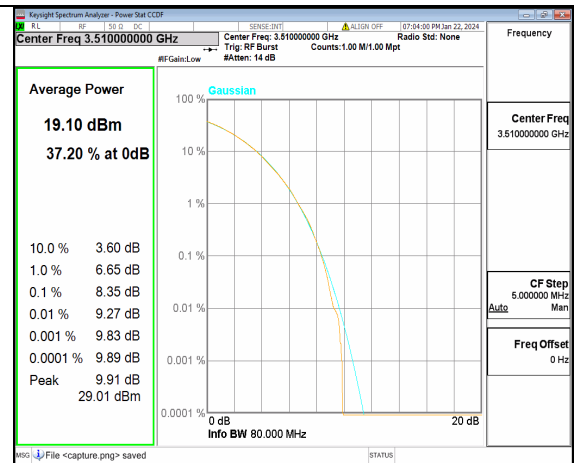

n77(3450-3550MHz) 80M CP-OFDM 256QAM Outer_Full High