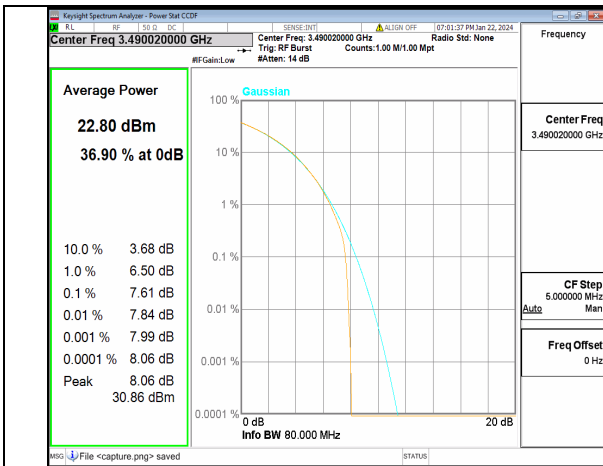

n77(3450-3550MHz) 80M CP-OFDM QPSK Outer_Full Low