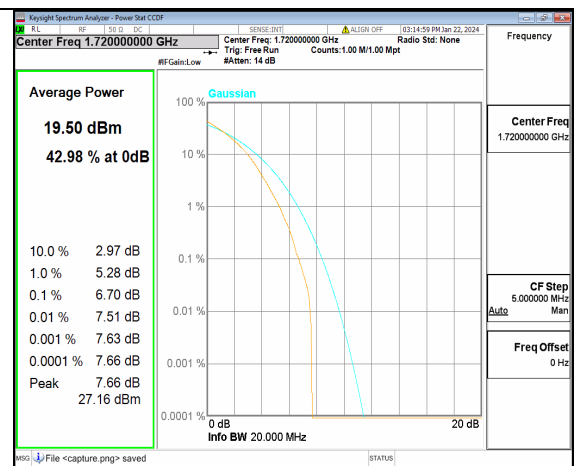

n66 15M DFT-s-OFDM BPSK Outer_Full High

n66 15M DFT-s-OFDM 256QAM Outer_Full High

n66 15M CP-OFDM QPSK Outer_Full High

n66 15M CP-OFDM 256QAM Outer_Full High

n66 20M DFT-s-OFDM BPSK Outer_Full Low

n66 20M DFT-s-OFDM 256QAM Outer_Full Low