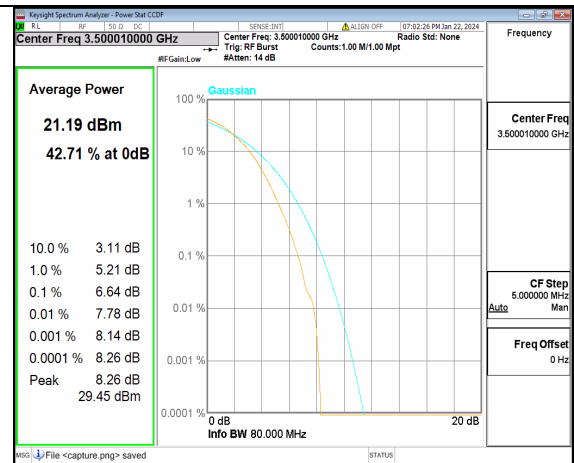

n77(3450-3550MHz) 80M DFT-s-OFDM 256QAM Outer_Full Mid