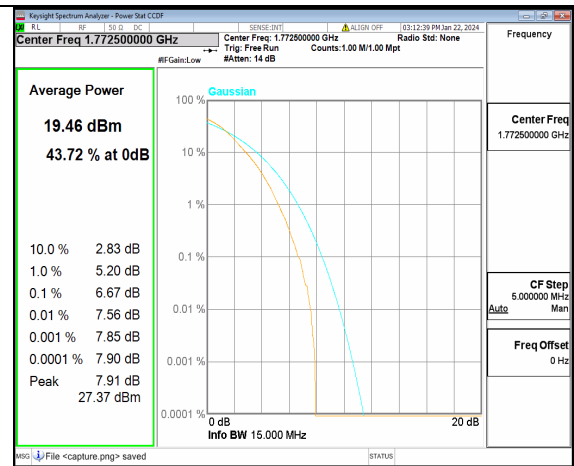

n66 15M DFT-s-OFDM 256QAM Outer_Full High