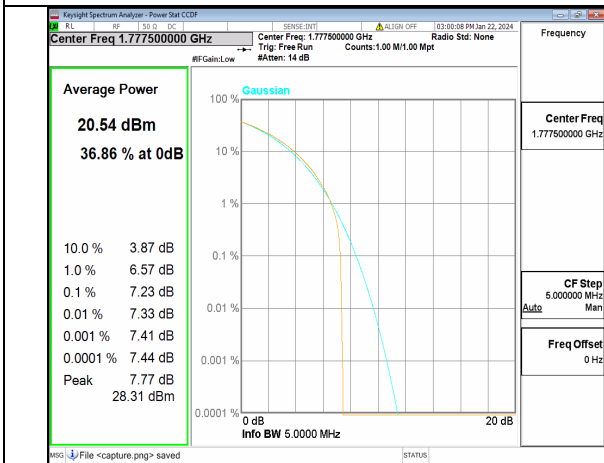

n66 5M CP-OFDM QPSK Outer_Full High