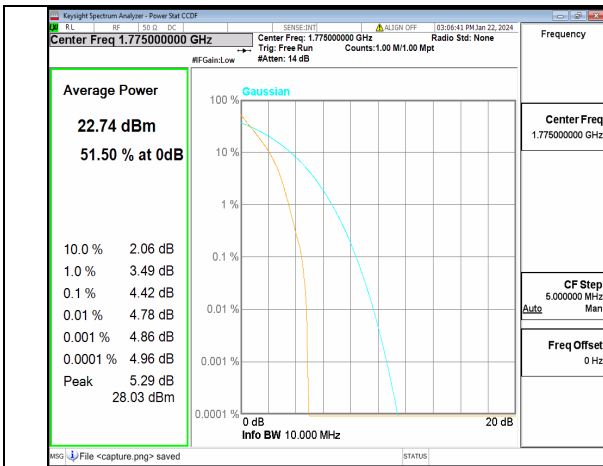

n66 10M CP-OFDM QPSK Outer_Full Low

n66 10M CP-OFDM 256QAM Outer_Full Low

n66 10M DFT-s-OFDM BPSK Outer_Full Mid

n66 10M DFT-s-OFDM 256QAM Outer_Full Mid

n66 10M CP-OFDM QPSK Outer_Full Mid

n66 10M CP-OFDM 256QAM Outer_Full Mid