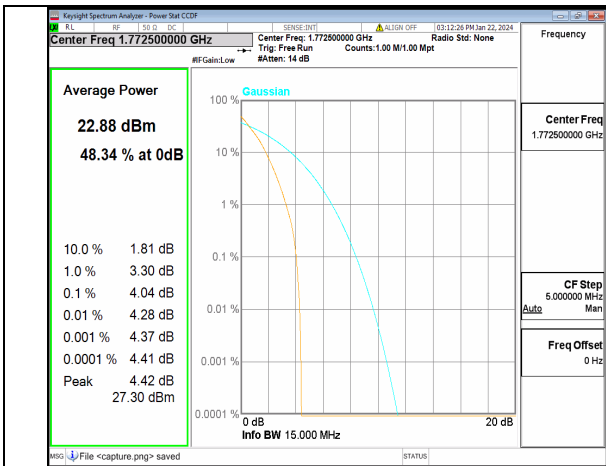

n66 15M CP-OFDM QPSK Outer_Full Low

n66 15M CP-OFDM 256QAM Outer_Full Low

n66 15M DFT-s-OFDM BPSK Outer_Full Mid

n66 15M DFT-s-OFDM 256QAM Outer_Full Mid

n66 15M CP-OFDM QPSK Outer_Full Mid

n66 15M CP-OFDM 256QAM Outer_Full Mid