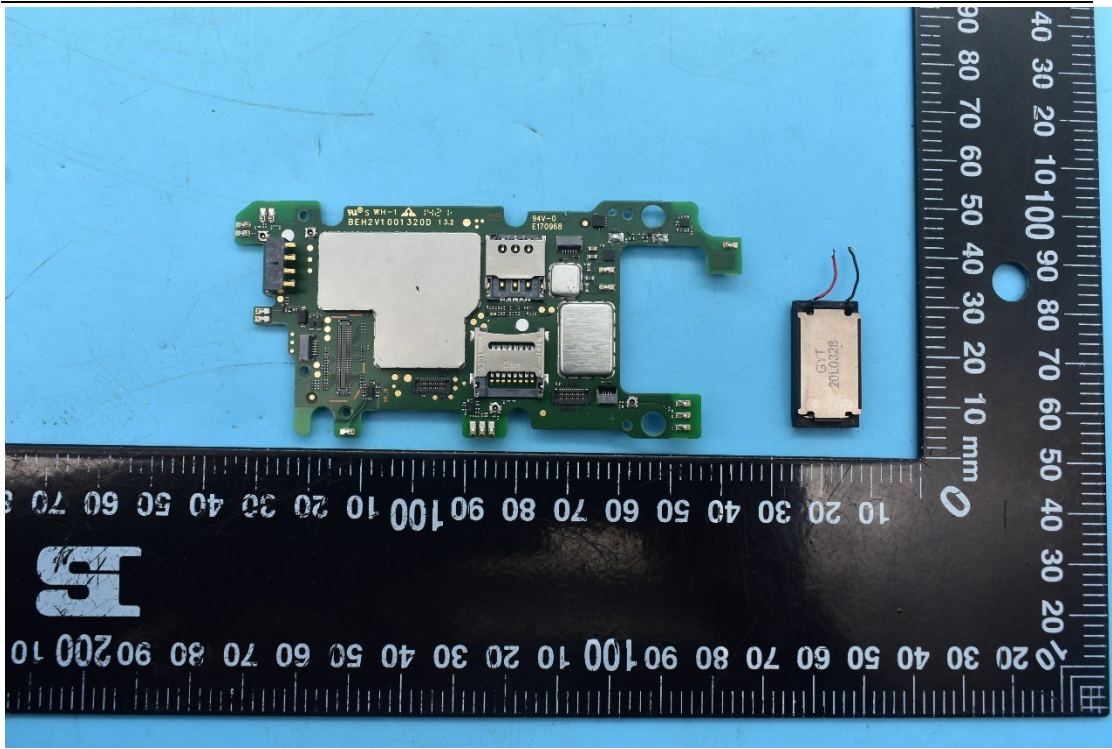

FCC ID:WYPP14303

Internal Photos

1. EUT uncover view

2. Antenna view

Main Antenna 1Tx, 1Rx

GSM 850/1900MHz

WCDMA Bands 2/4/5

LTE Bands 2/4/5/7/12/13/14/25/26/30/41/66/71
--