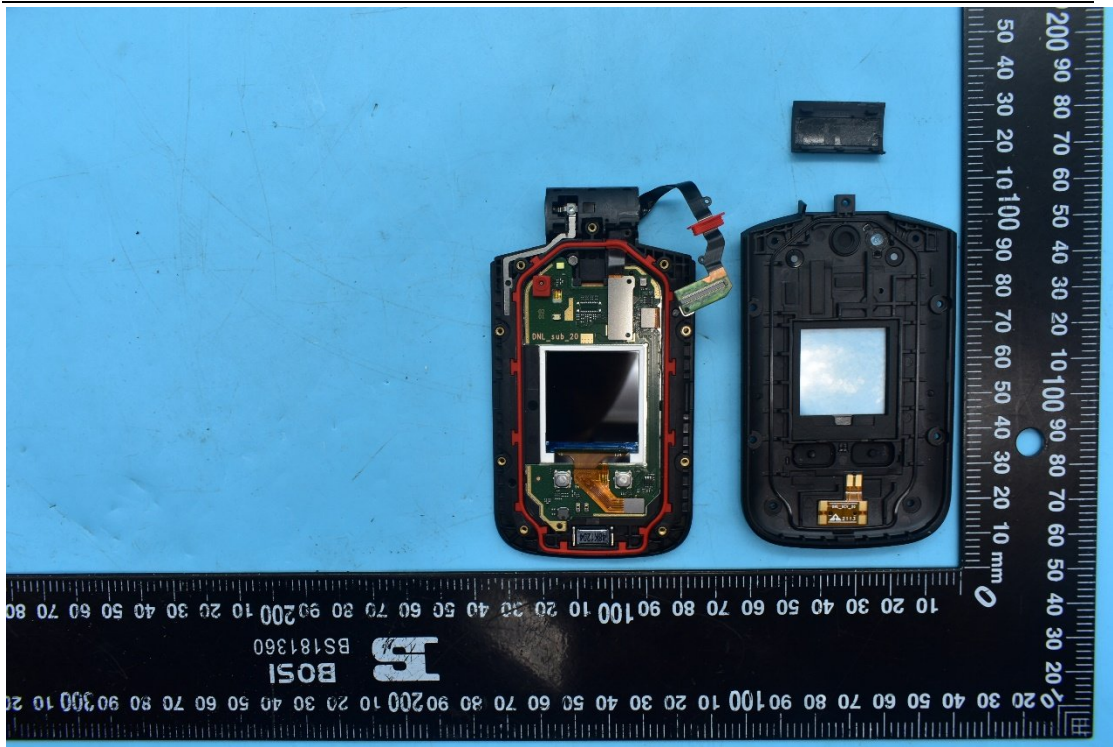

FCC ID:WYPP14303

Internal Photos

1. EUT uncover view

2. Antenna view

Main Antenna 1Tx, 1Rx

GSM 850/1900MHz

WCDMA Bands 2/4/5

LTE Bands 2/4/5/7/12/13/14/25/26/30/41/66/71
--