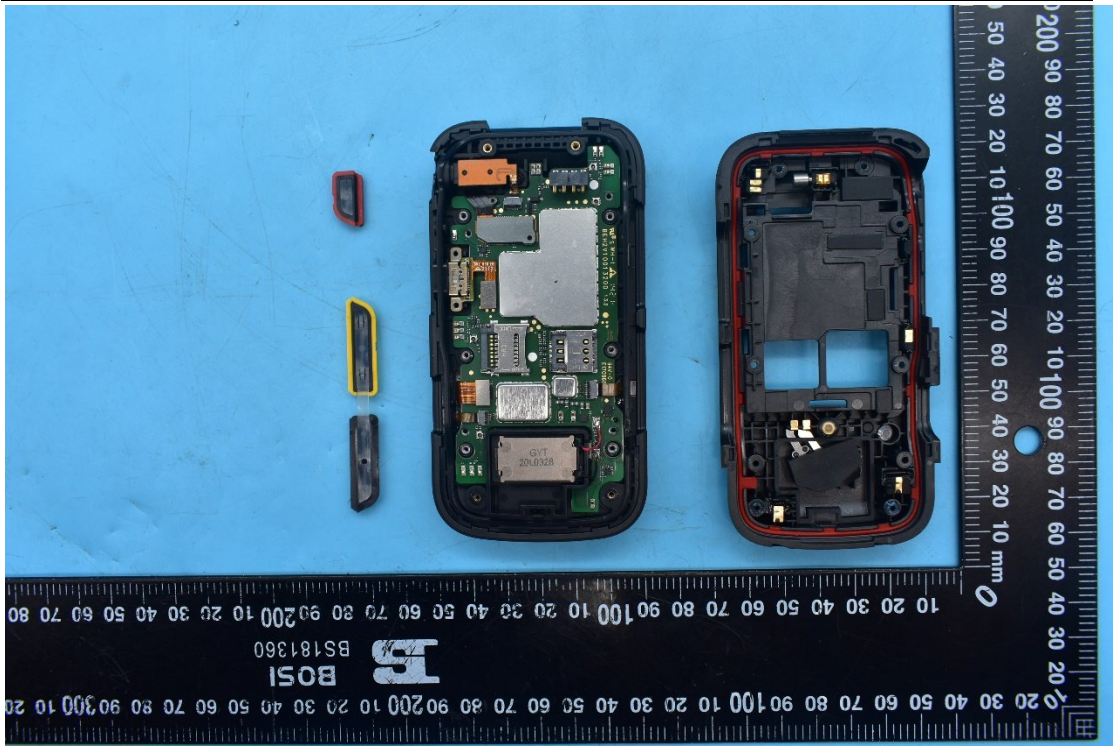

FCC ID:WYPP14303

Internal Photos

1. EUT uncover view

2. Antenna view

Main Antenna 1Tx, 1Rx

GSM 850/1900MHz

WCDMA Bands 2/4/5

LTE Bands 2/4/5/7/12/13/14/25/26/30/41/66/71
--