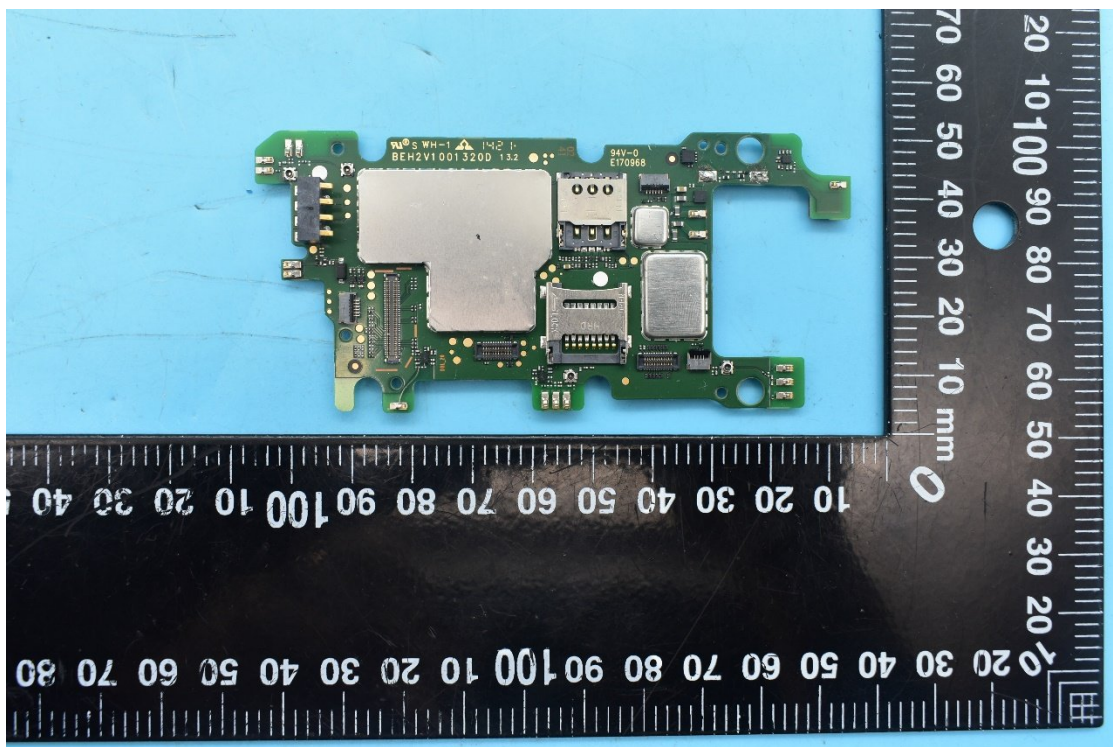

FCC ID:WYPP14303

Internal Photos

1. EUT uncover view

2. Antenna view

Main Antenna 1Tx, 1Rx

GSM 850/1900MHz

WCDMA Bands 2/4/5

LTE Bands 2/4/5/7/12/13/14/25/26/30/41/66/71
--