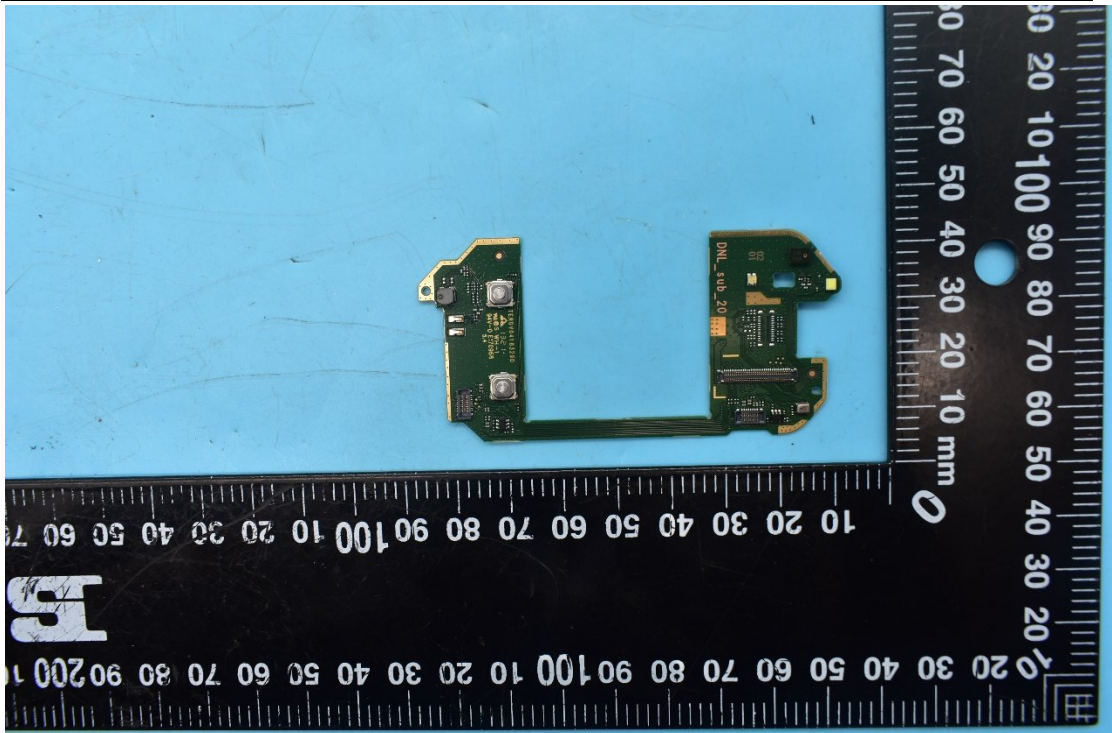

FCC ID:WYPP14303

Internal Photos

1. EUT uncover view

2. Antenna view

Main Antenna 1Tx, 1Rx

GSM 850/1900MHz

WCDMA Bands 2/4/5

LTE Bands 2/4/5/7/12/13/14/25/26/30/41/66/71
--