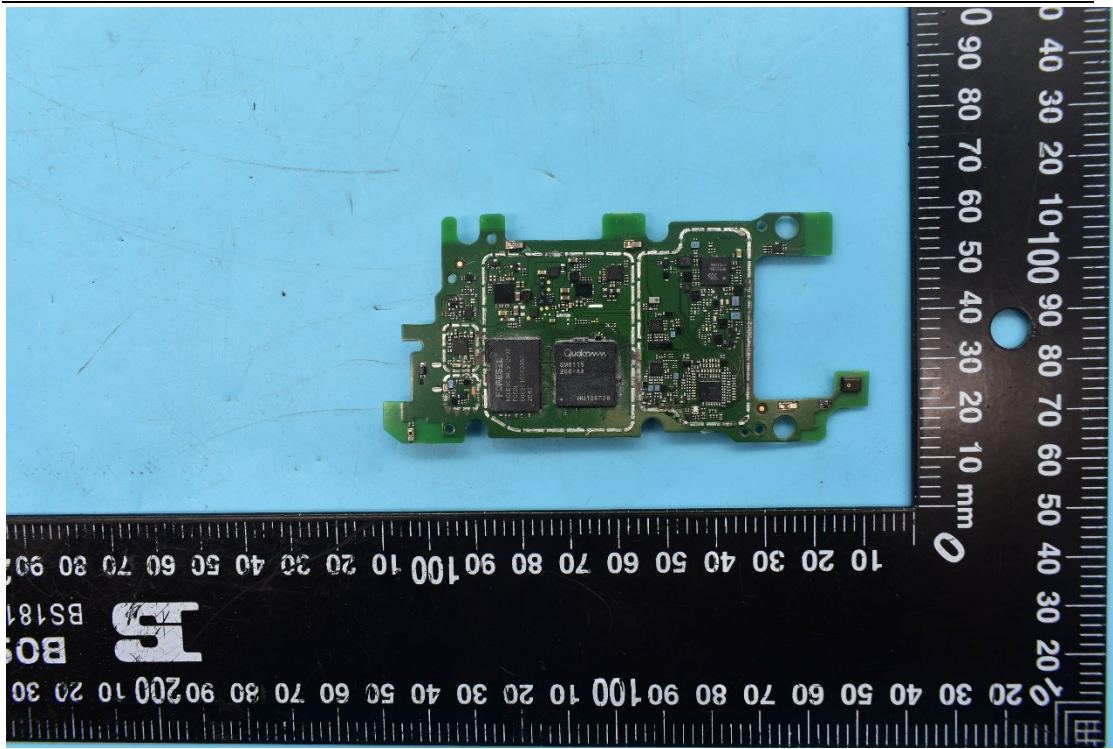

FCC ID:WYPP14303

Internal Photos

1. EUT uncover view

2. Antenna view

Main Antenna 1Tx, 1Rx

GSM 850/1900MHz

WCDMA Bands 2/4/5

LTE Bands 2/4/5/7/12/13/14/25/26/30/41/66/71
--