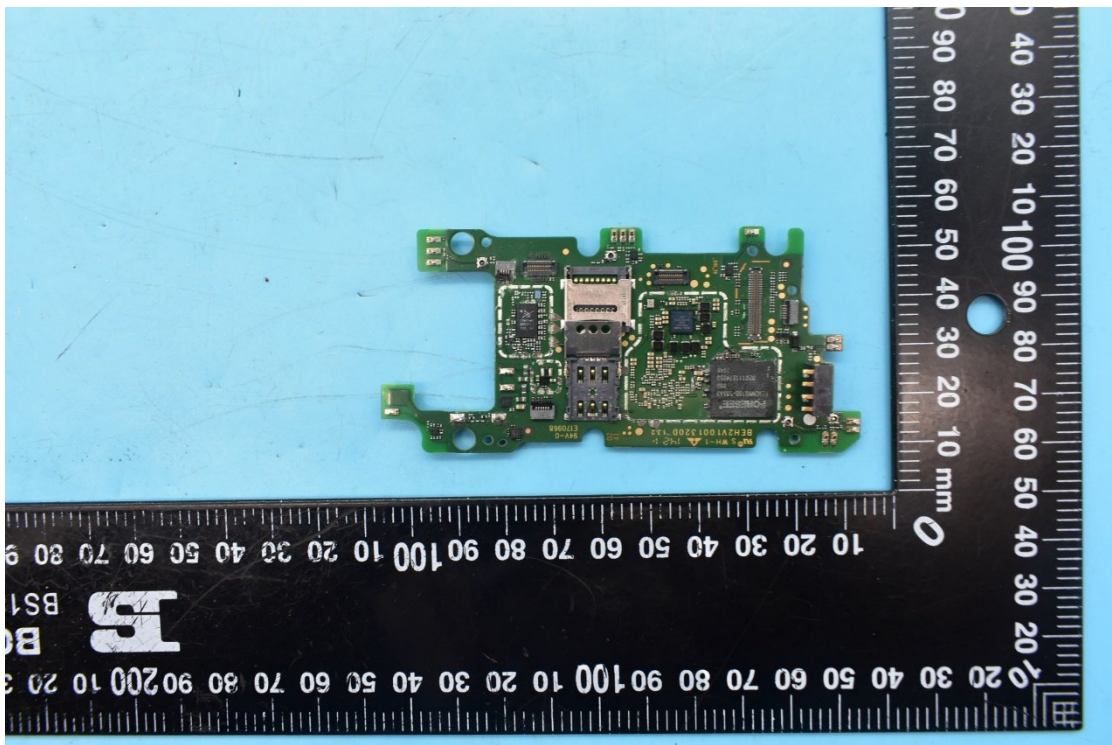

FCC ID:WYPP14303

Internal Photos

1. EUT uncover view

2. Antenna view

Main Antenna 1Tx, 1Rx

GSM 850/1900MHz

WCDMA Bands 2/4/5

LTE Bands 2/4/5/7/12/13/14/25/26/30/41/66/71
--