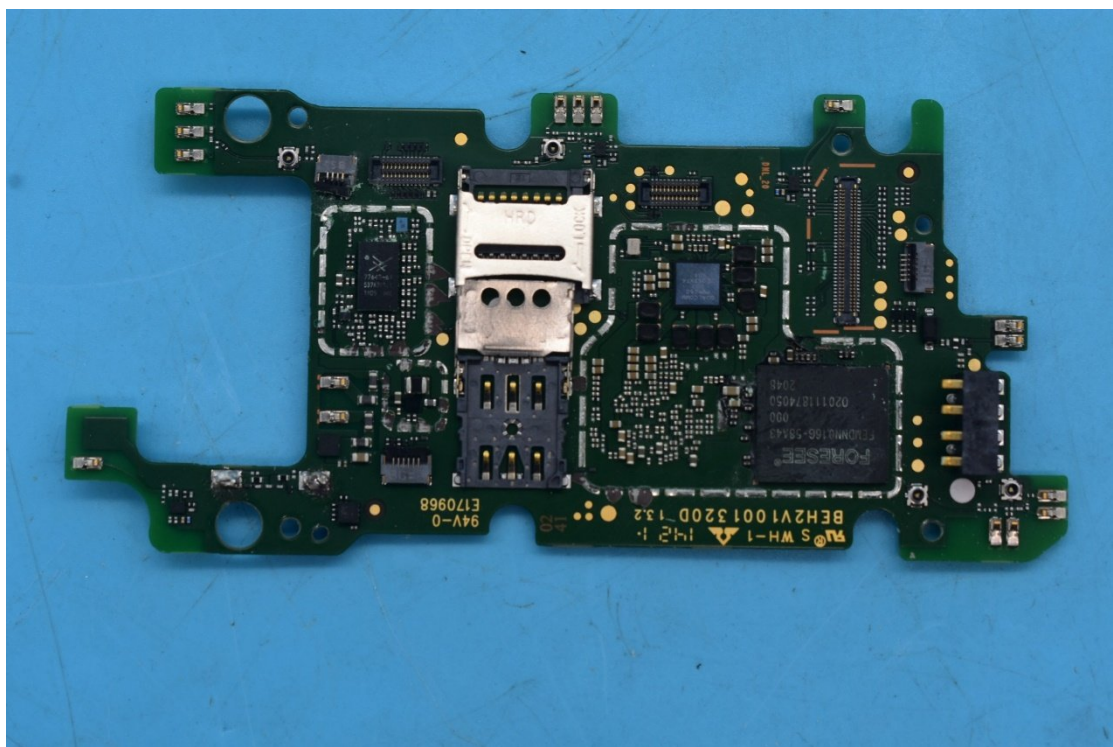

FCC ID:WYPP14303

Internal Photos

1. EUT uncover view

2. Antenna view

Main Antenna 1Tx, 1Rx

GSM 850/1900MHz

WCDMA Bands 2/4/5

LTE Bands 2/4/5/7/12/13/14/25/26/30/41/66/71
--

Diversity Antenna 0Tx, 1Rx

WCDMA Bands 2/4/5

LTE Bands 2/4/5/7/12/13/14/25/26/30/41/66/71
--