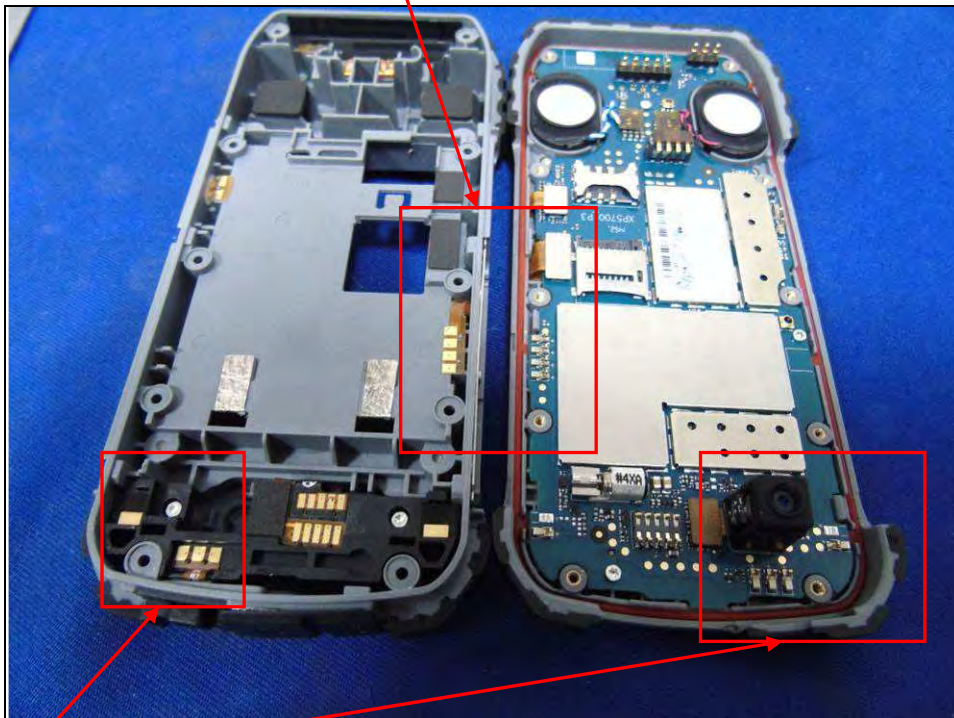

BUREAU
VERITAS

Reference No.: 141111N015

PHOTOGRAPHS OF THE EUT

BT/WLAN TX/RX Antenna

WWAN DRX Antenna

GPS RX and WWAN RX Antenna

WWAN Main TX/RX Antenna