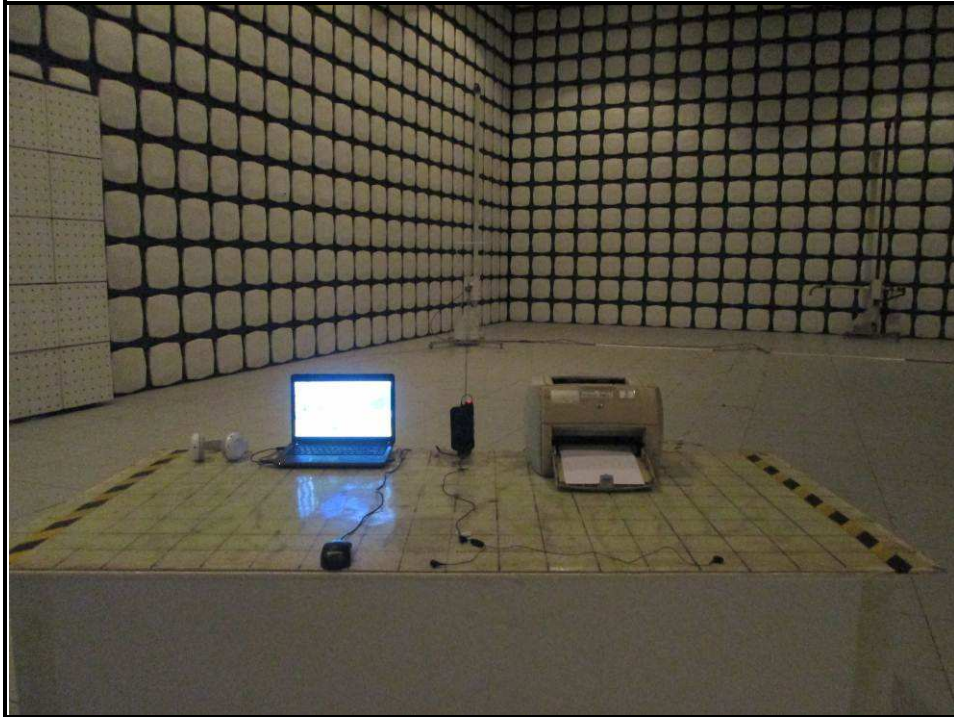

## SET-UP FOR CONDUCTED EMISSION TEST

## SET-UP FOR RADIATED EMISSION TEST

Frequency Range < 30MHz~1GHz >

Frequency Range < Above 1GHz >