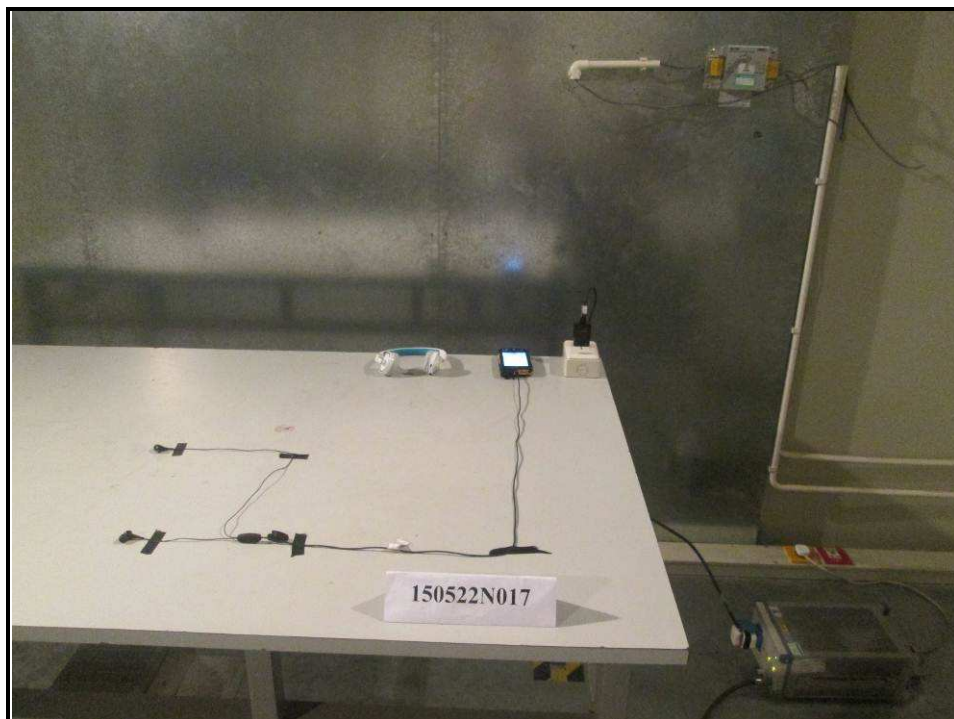

## SET-UP FOR CONDUCTED EMISSION TEST

## SET-UP FOR RADIATED EMISSION TEST

Frequency Range < 30MHz~1GHz >

Frequency Range < Above 1GHz >