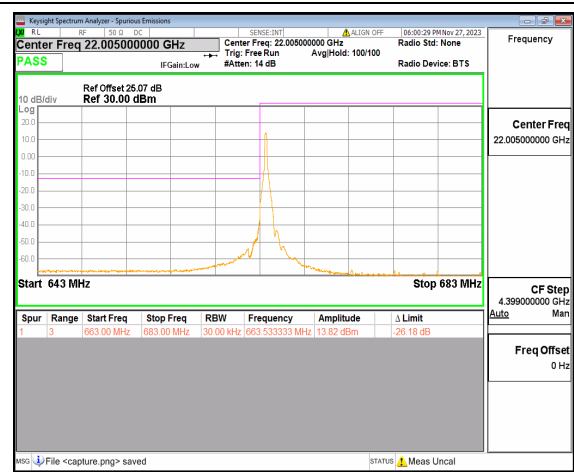

n71 15M DFT-s-OFDM QPSK Edge\_1RB\_Right High

n71 20M DFT-s-OFDM BPSK Outer\_Full Low

n71 20M DFT-s-OFDM BPSK Edge\_1RB\_Left Low

n71 20M DFT-s-OFDM QPSK Outer\_Full Low

n71 20M DFT-s-OFDM QPSK Edge\_1RB\_Left Low