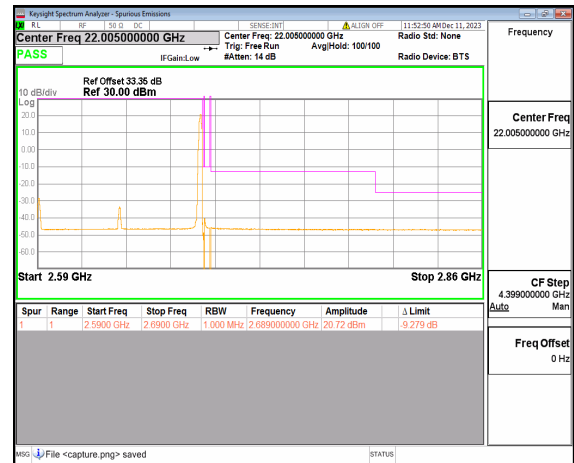

n41 100M DFT-s-OFDM BPSK Edge\_1RB\_Left Low

n41 100M DFT-s-OFDM QPSK Outer\_Full Low

n41 100M DFT-s-OFDM QPSK Edge\_1RB\_Left Low

n41 100M DFT-s-OFDM BPSK Outer\_Full High

n41 100M DFT-s-OFDM BPSK Edge\_1RB\_Right High