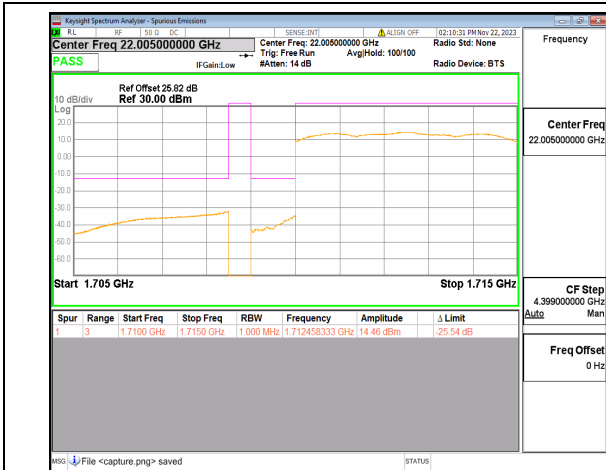

n66 5M DFT-s-OFDM BPSK Outer_Full Low