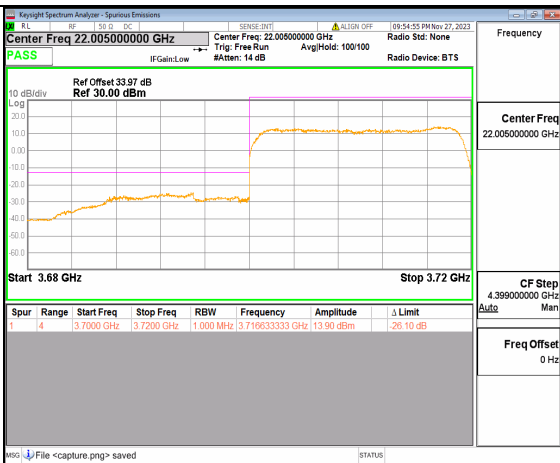

n77(3700-3980MHz) 20M DFT-s-OFDM
BPSK Outer_Full Low

n77(3700-3980MHz) 20M DFT-s-OFDM
QPSK Outer_Full Low