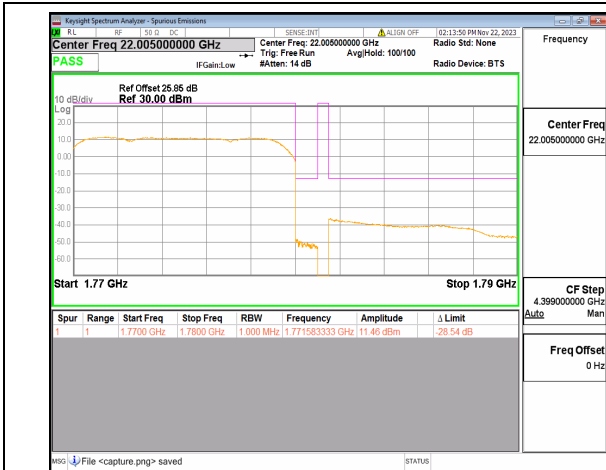

n66 10M DFT-s-OFDM BPSK Outer\_Full Low

n66 10M DFT-s-OFDM BPSK Edge\_1RB\_Left Low

n66 10M DFT-s-OFDM QPSK Outer\_Full Low

n66 10M DFT-s-OFDM QPSK Edge\_1RB\_Left Low

n66 10M DFT-s-OFDM BPSK Outer\_Full High