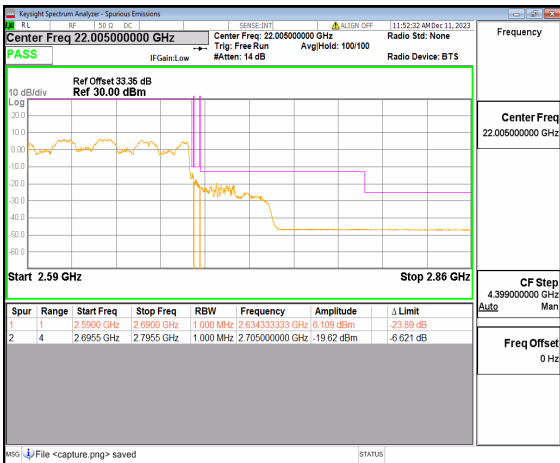

n41 100M DFT-s-OFDM QPSK Outer_Full Low

n41 100M DFT-s-OFDM BPSK Outer_Full High