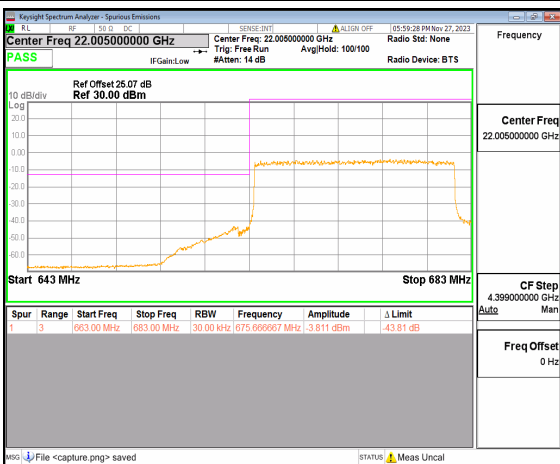

n71 15M DFT-s-OFDM QPSK Outer_Full High

n71 20M DFT-s-OFDM BPSK Outer_Full Low