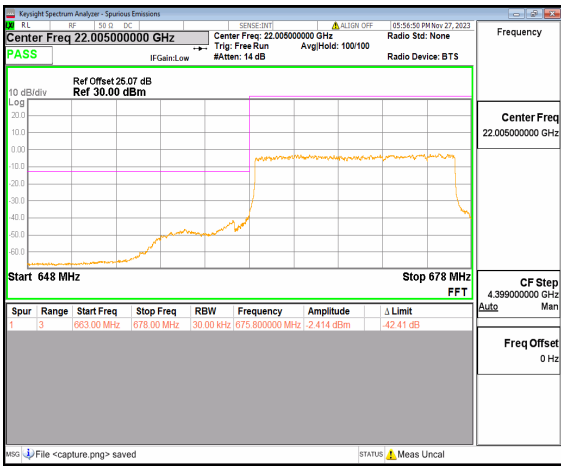

n71 10M DFT-s-OFDM QPSK Outer_Full High

n71 15M DFT-s-OFDM BPSK Outer_Full Low