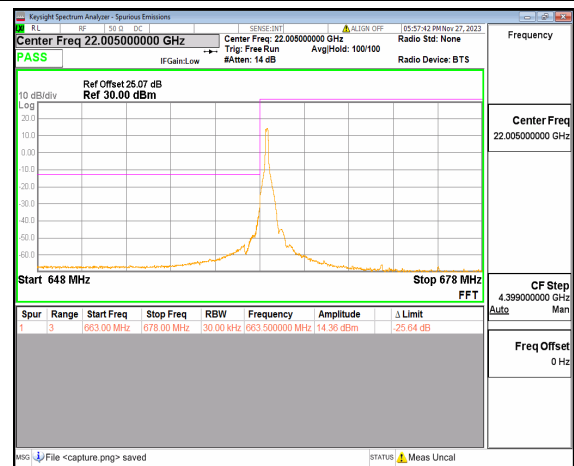

n71 15M DFT-s-OFDM BPSK Edge_1RB_Left Low

n71 15M DFT-s-OFDM QPSK Edge_1RB_Left Low