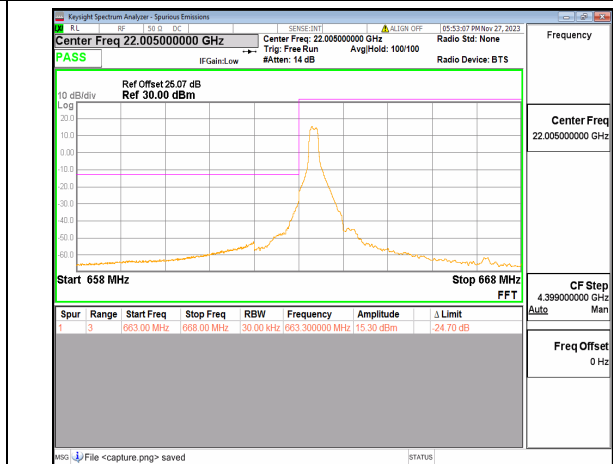

n66 30M DFT-s-OFDM QPSK Edge_1RB_Right High

n71 5M DFT-s-OFDM BPSK Edge_1RB_Left Low