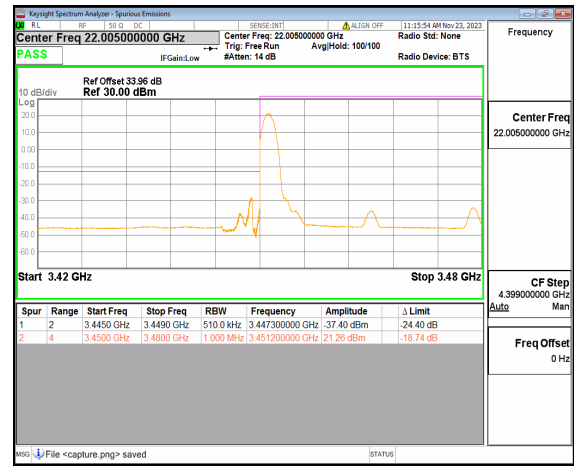

n77(3450-3550MHz) 20M DFT-s-OFDM BPSK Edge\_1RB\_Right High

n77(3450-3550MHz) 20M DFT-s-OFDM QPSK  
Outer\_Full High

n77(3450-3550MHz) 20M DFT-s-OFDM QPSK  
Edge\_1RB\_Right High

n77(3450-3550MHz) 30M DFT-s-OFDM BPSK  
Outer\_Full Low