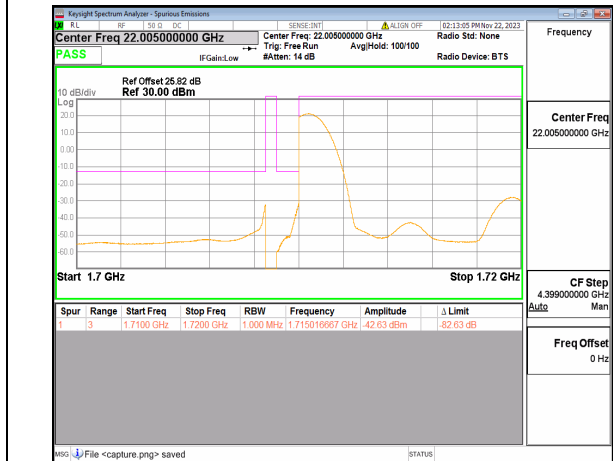

n66 5M DFT-s-OFDM QPSK Edge_1RB_Right High

n66 10M DFT-s-OFDM BPSK Edge_1RB_Left Low