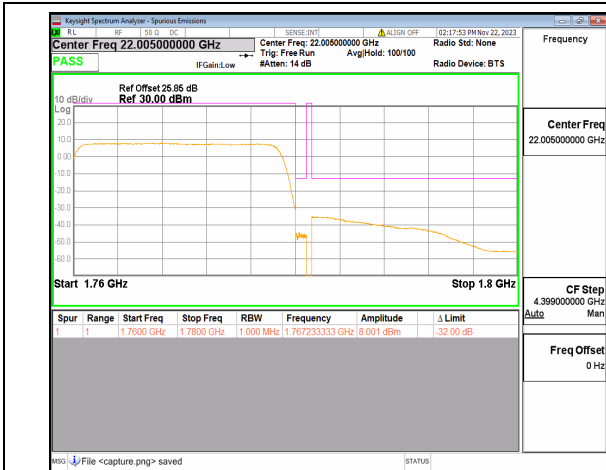

n66 20M DFT-s-OFDM QPSK Outer_Full High