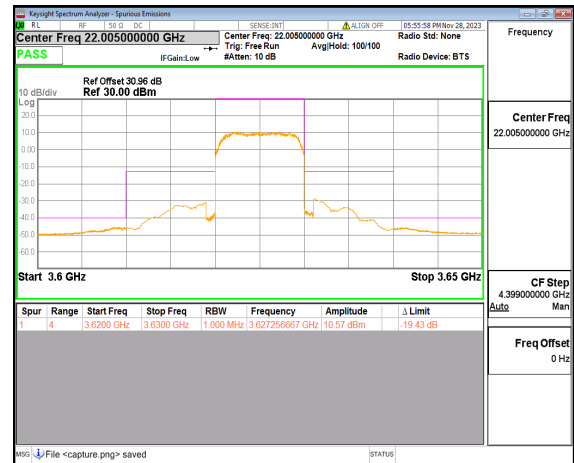

n41 100M DFT-s-OFDM QPSK Outer\_Full High

n41 100M DFT-s-OFDM QPSK Edge\_1RB\_Right High

n48 10M DFT-s-OFDM BPSK Outer\_Full Low

n48 10M DFT-s-OFDM QPSK Outer\_Full Low

n48 10M DFT-s-OFDM BPSK Outer\_Full Mid