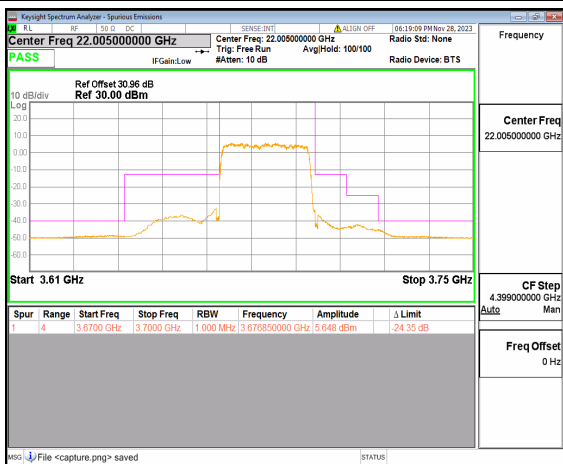

n48 30M DFT-s-OFDM BPSK Outer_Full Mid

n48 30M DFT-s-OFDM BPSK Outer_Full High