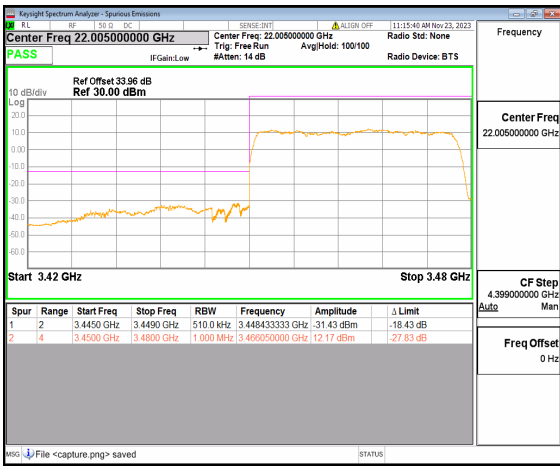

n77(3450-3550MHz) 20M DFT-s-OFDM QPSK
Outer_Full High

n77(3450-3550MHz) 30M DFT-s-OFDM BPSK
Outer_Full Low