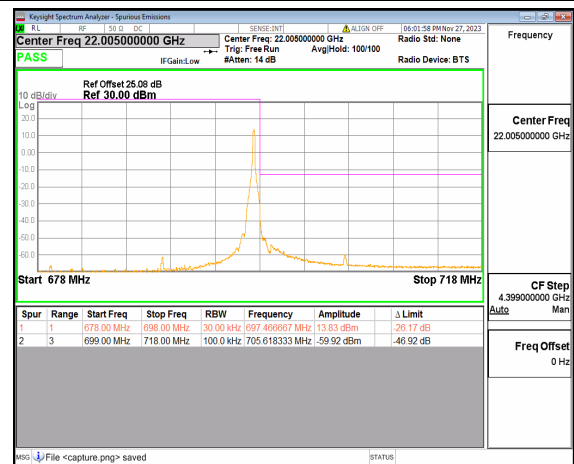

n71 20M DFT-s-OFDM BPSK Edge_1RB_Right High

n71 20M DFT-s-OFDM QPSK Edge_1RB_Right High