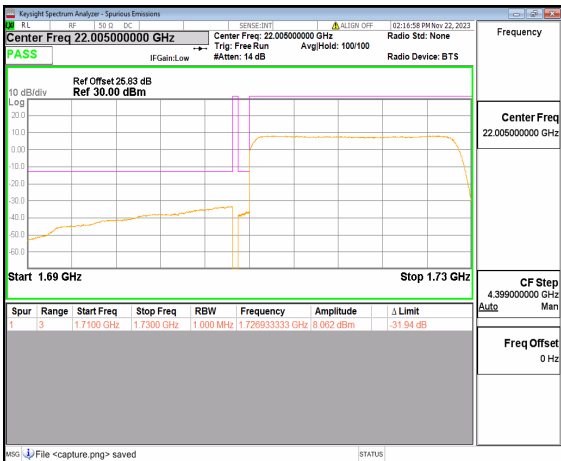

n66 20M DFT-s-OFDM BPSK Outer_Full Low

n66 20M DFT-s-OFDM QPSK Outer_Full Low