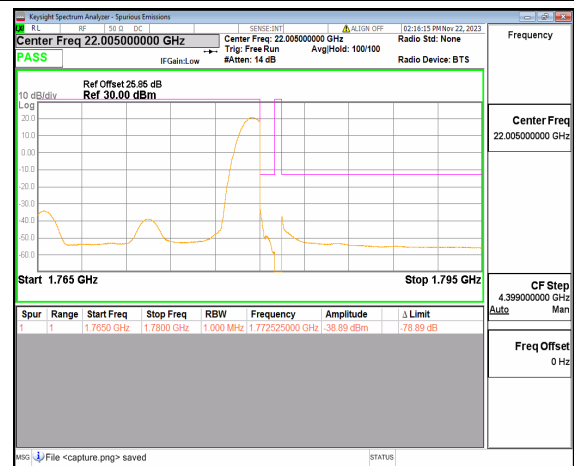

n66 15M DFT-s-OFDM QPSK Outer\_Full Low

n66 15M DFT-s-OFDM QPSK Edge\_1RB\_Left Low

n66 15M DFT-s-OFDM BPSK Outer\_Full High

n66 15M DFT-s-OFDM BPSK Edge\_1RB\_Right High

n66 15M DFT-s-OFDM QPSK Outer\_Full High