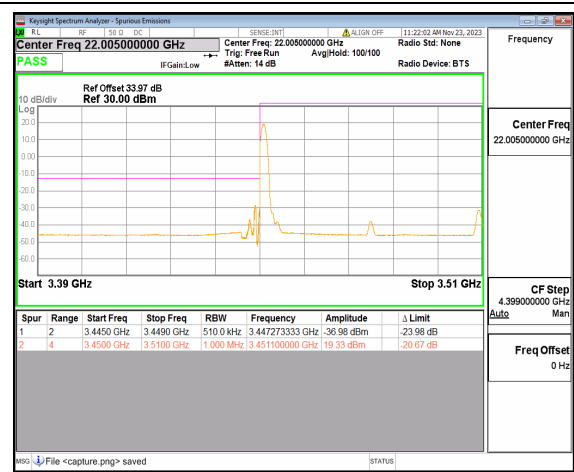

n77(3450-3550MHz) 40M DFT-s-OFDM BPSK Edge\_1RB\_Right High

n77(3450-3550MHz) 40M DFT-s-OFDM QPSK Outer\_Full High

n77(3450-3550MHz) 40M DFT-s-OFDM QPSK Edge\_1RB\_Right High

n77(3450-3550MHz) 60M DFT-s-OFDM BPSK Outer\_Full Low