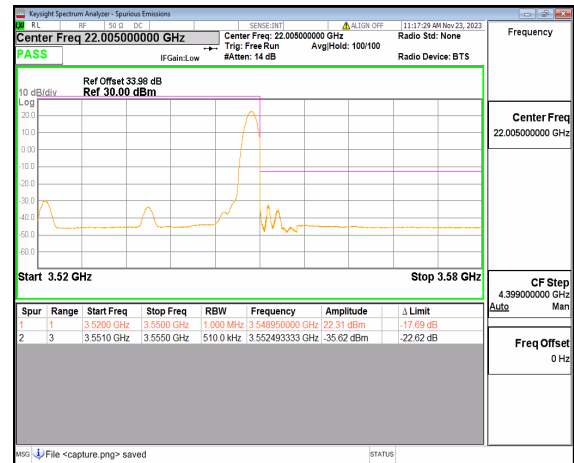

n77(3450-3550MHz) 30M DFT-s-OFDM BPSK
Edge_1RB_Right High

n77(3450-3550MHz) 30M DFT-s-OFDM QPSK
Edge_1RB_Right High