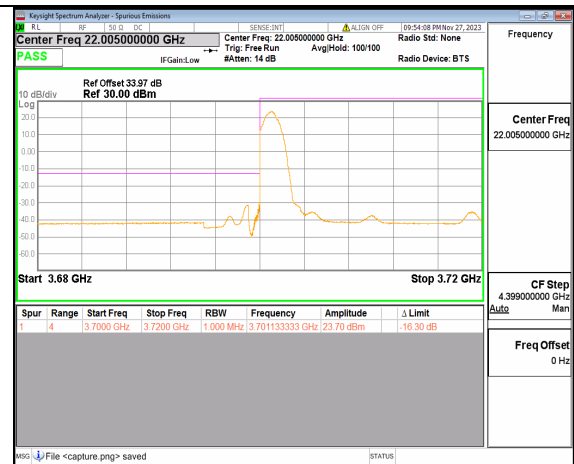

n77(3450-3550MHz) 100M DFT-s-OFDM BPSK Edge\_1RB\_Right High

n77(3450-3550MHz) 100M DFT-s-OFDM QPSK Outer\_Full High

n77(3450-3550MHz) 100M DFT-s-OFDM QPSK Edge\_1RB\_Right High

n77(3700-3980MHz) 20M DFT-s-OFDM  
BPSK Outer\_Full Low