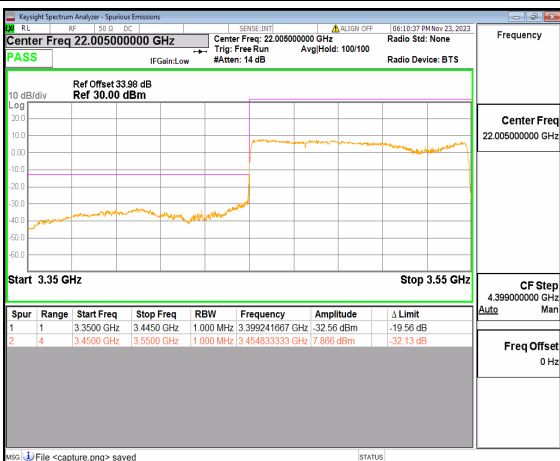

n77(3450-3550MHz) 80M DFT-s-OFDM QPSK Outer_Full High

n77(3450-3550MHz) 100M DFT-s-OFDM BPSK Outer_Full Low