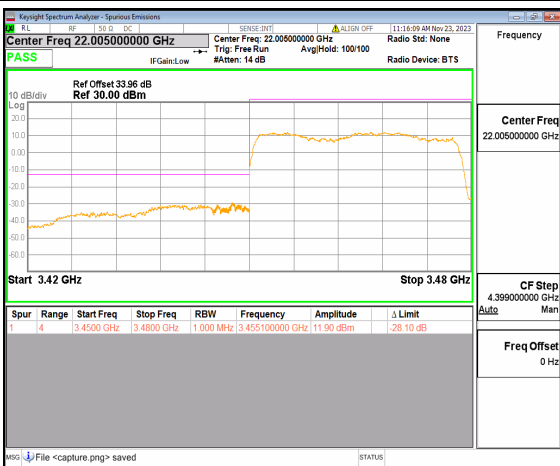

n77(3450-3550MHz) 30M DFT-s-OFDM BPSK
Outer_Full Low

n77(3450-3550MHz) 30M DFT-s-OFDM QPSK
Outer_Full Low