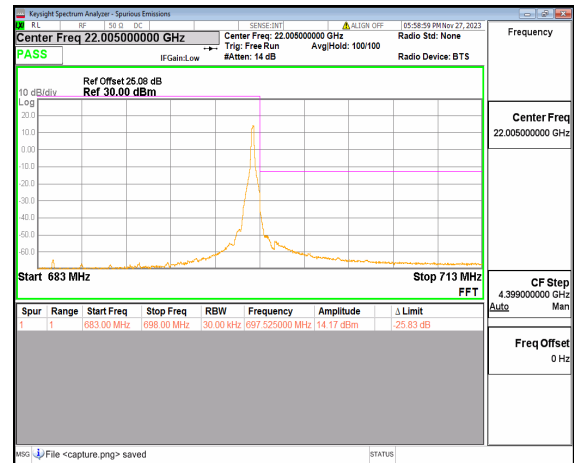

n71 15M DFT-s-OFDM QPSK Outer\_Full Low

n71 15M DFT-s-OFDM QPSK Edge\_1RB\_Left Low

n71 15M DFT-s-OFDM BPSK Outer\_Full High

n71 15M DFT-s-OFDM BPSK Edge\_1RB\_Right High

n71 15M DFT-s-OFDM QPSK Outer\_Full High