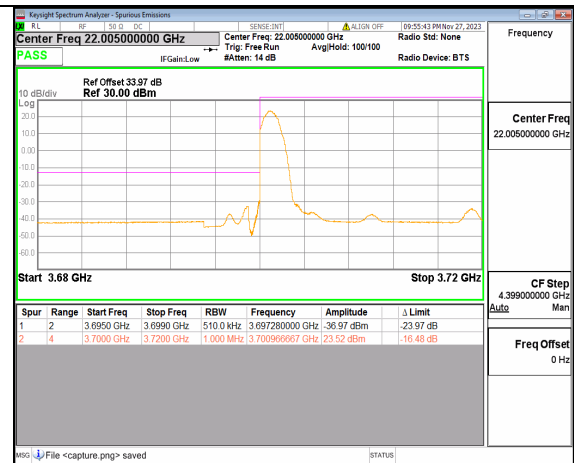

n77(3700-3980MHz) 20M DFT-s-OFDM
BPSK Edge_1RB_Left Low

n77(3700-3980MHz) 20M DFT-s-OFDM
QPSK Edge_1RB_Left Low