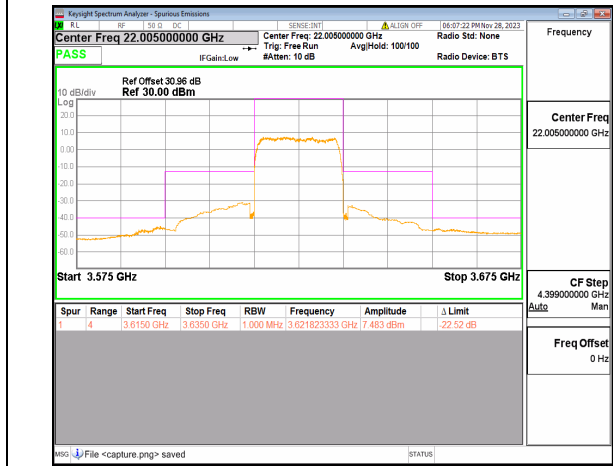

n48 10M DFT-s-OFDM QPSK Outer\_Full Mid

n48 10M DFT-s-OFDM BPSK Outer\_Full High

n48 10M DFT-s-OFDM QPSK Outer\_Full High

n48 20M DFT-s-OFDM BPSK Outer\_Full Low

n48 20M DFT-s-OFDM QPSK Outer\_Full Low

n48 20M DFT-s-OFDM BPSK Outer\_Full Mid