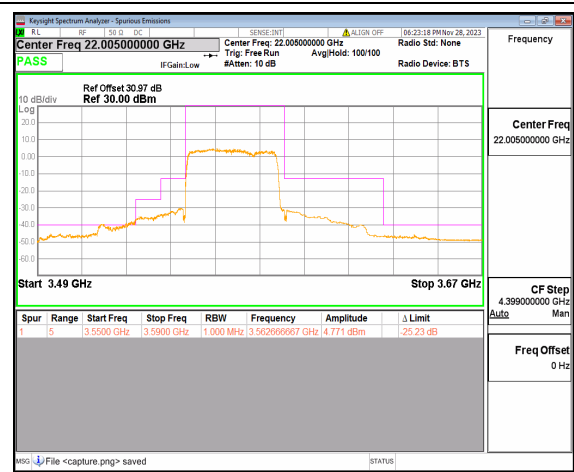

n48 30M DFT-s-OFDM QPSK Outer\_Full Mid

n48 30M DFT-s-OFDM BPSK Outer\_Full High

n48 30M DFT-s-OFDM QPSK Outer\_Full High

n48 40M DFT-s-OFDM BPSK Outer\_Full Low

n48 40M DFT-s-OFDM QPSK Outer\_Full Low

n48 40M DFT-s-OFDM BPSK Outer\_Full Mid