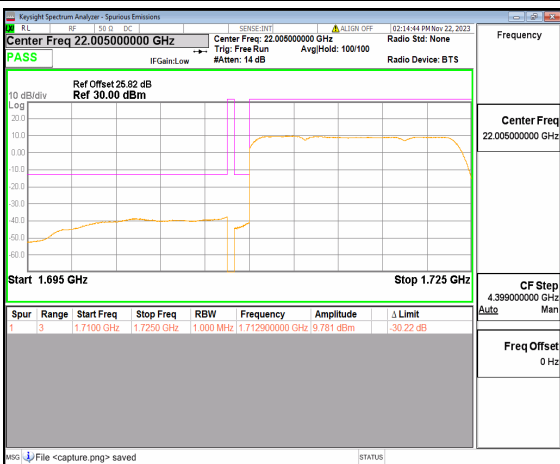

n66 10M DFT-s-OFDM QPSK Outer_Full High

n66 15M DFT-s-OFDM BPSK Outer_Full Low