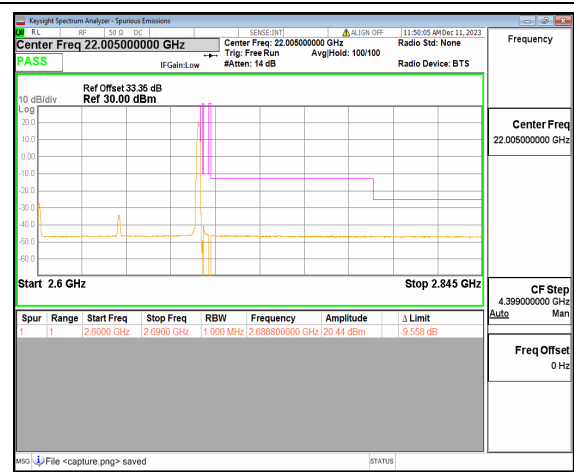

n41 90M DFT-s-OFDM BPSK Outer\_Full High

n41 90M DFT-s-OFDM BPSK Edge\_1RB\_Right High

n41 90M DFT-s-OFDM QPSK Outer\_Full High

n41 90M DFT-s-OFDM QPSK Edge\_1RB\_Right High

n41 100M DFT-s-OFDM BPSK Outer\_Full Low