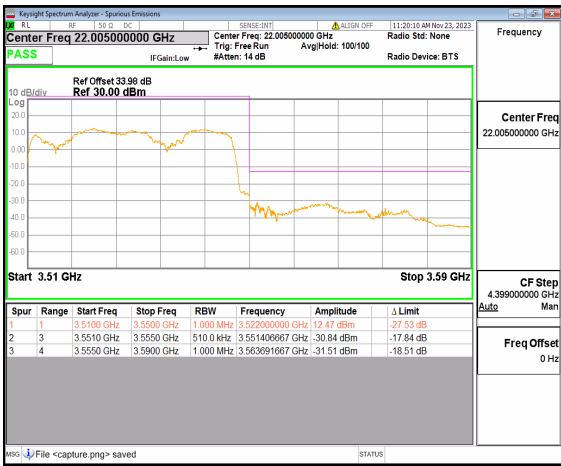

n77(3450-3550MHz) 40M DFT-s-OFDM QPSK Outer_Full Low

n77(3450-3550MHz) 40M DFT-s-OFDM BPSK Outer_Full High