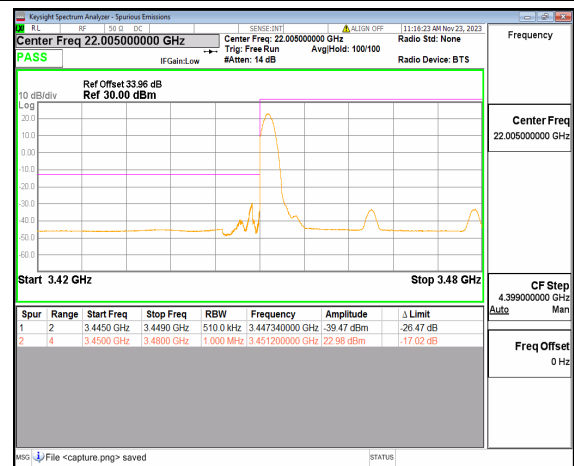

n77(3450-3550MHz) 30M DFT-s-OFDM BPSK
Edge_1RB_Left Low

n77(3450-3550MHz) 30M DFT-s-OFDM QPSK
Edge_1RB_Left Low