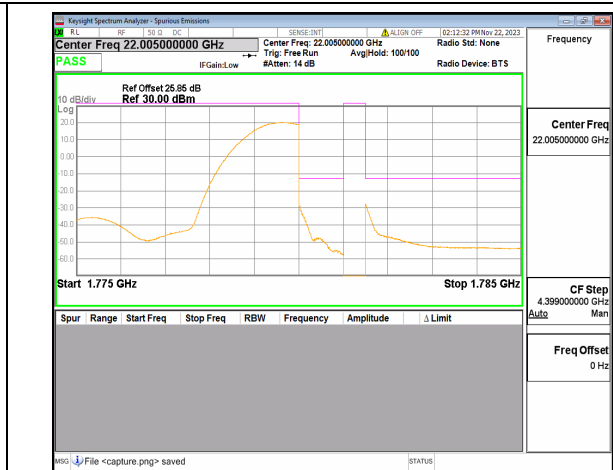

n66 5M DFT-s-OFDM QPSK Edge\_1RB\_Left Low

n66 5M DFT-s-OFDM BPSK Outer\_Full High

n66 5M DFT-s-OFDM BPSK Edge\_1RB\_Right High

n66 5M DFT-s-OFDM QPSK Outer\_Full High

n66 5M DFT-s-OFDM QPSK Edge\_1RB\_Right High