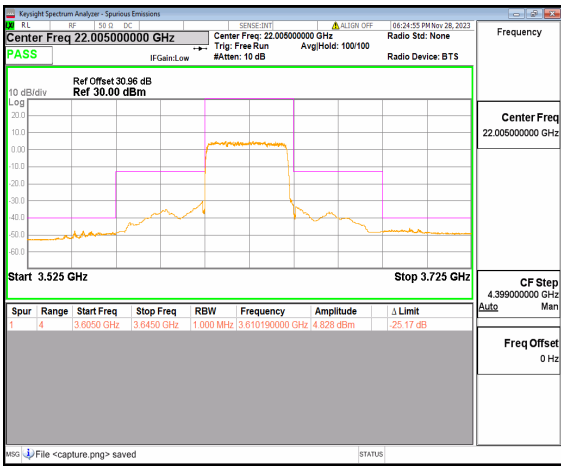

n48 30M DFT-s-OFDM QPSK Outer\_Full Mid

n48 30M DFT-s-OFDM BPSK Outer\_Full High

n48 30M DFT-s-OFDM QPSK Outer\_Full High

n48 40M DFT-s-OFDM BPSK Outer\_Full Low

n48 40M DFT-s-OFDM QPSK Outer\_Full Low

n48 40M DFT-s-OFDM BPSK Outer\_Full Mid