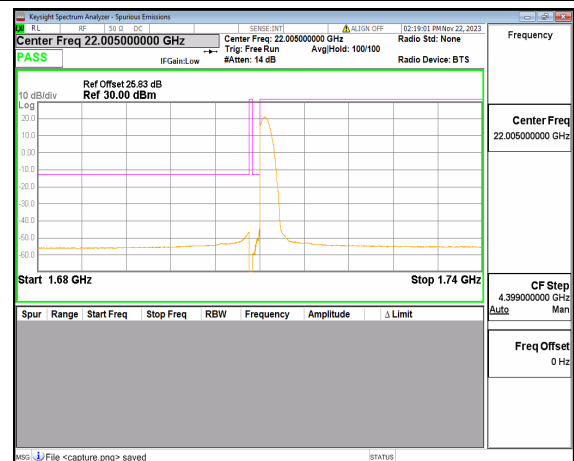

n66 30M DFT-s-OFDM BPSK Edge_1RB_Left Low

n66 30M DFT-s-OFDM QPSK Edge_1RB_Left Low