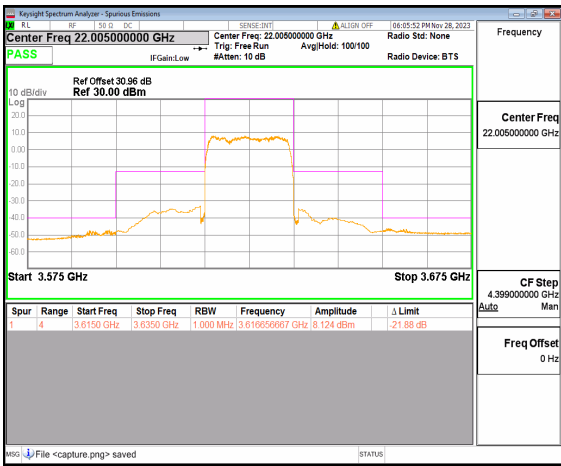

n48 10M DFT-s-OFDM QPSK Outer\_Full Mid

n48 10M DFT-s-OFDM BPSK Outer\_Full High

n48 10M DFT-s-OFDM QPSK Outer\_Full High

n48 20M DFT-s-OFDM BPSK Outer\_Full Low

n48 20M DFT-s-OFDM QPSK Outer\_Full Low

n48 20M DFT-s-OFDM BPSK Outer\_Full Mid