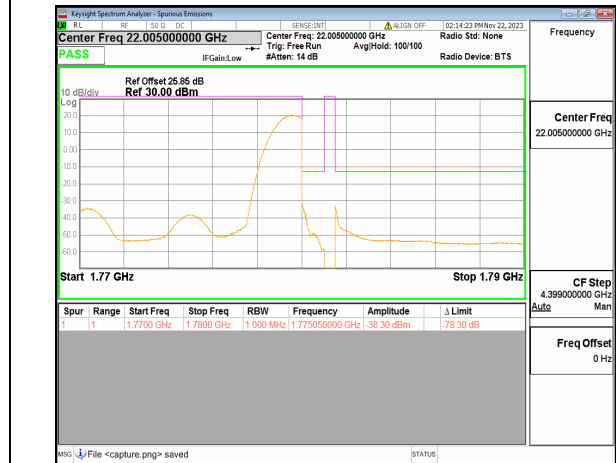

n66 10M DFT-s-OFDM BPSK Edge_1RB_Right High

n66 10M DFT-s-OFDM QPSK Edge_1RB_Right High