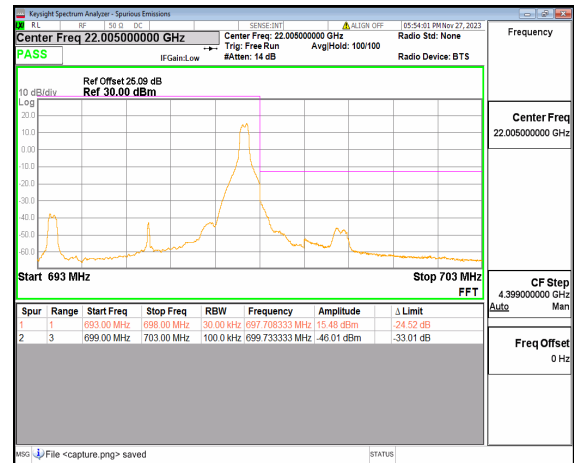

n71 5M DFT-s-OFDM QPSK Edge_1RB_Left Low

n71 5M DFT-s-OFDM BPSK Edge_1RB_Right High