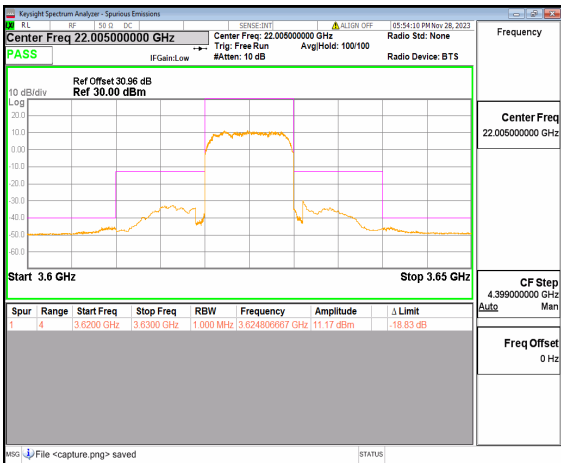

n41 100M DFT-s-OFDM QPSK Outer\_Full High

n41 100M DFT-s-OFDM QPSK Edge\_1RB\_Right High

n48 10M DFT-s-OFDM BPSK Outer\_Full Low

n48 10M DFT-s-OFDM QPSK Outer\_Full Low

n48 10M DFT-s-OFDM BPSK Outer\_Full Mid