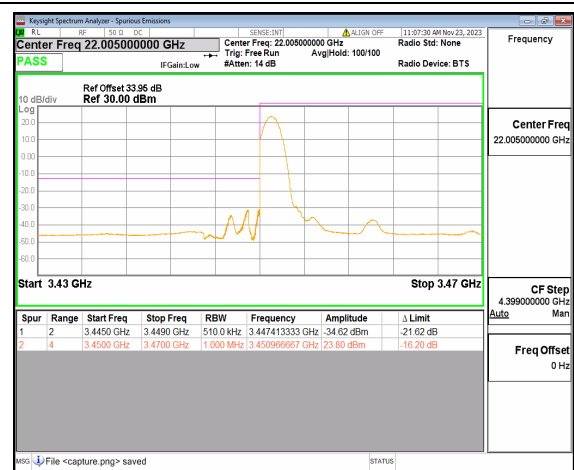

n71 20M DFT-s-OFDM BPSK Outer\_Full High

n71 20M DFT-s-OFDM BPSK Edge\_1RB\_Right High

n71 20M DFT-s-OFDM QPSK Outer\_Full High

n71 20M DFT-s-OFDM QPSK Edge\_1RB\_Right High

n77(3450-3550MHz) 20M DFT-s-OFDM BPSK Outer\_Full Low