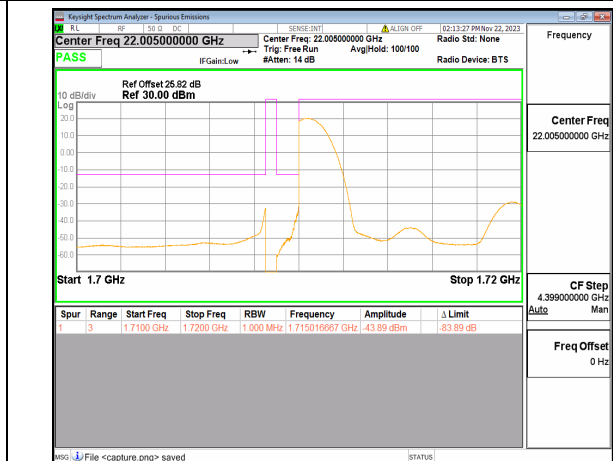

n66 10M DFT-s-OFDM BPSK Edge_1RB_Left Low

n66 10M DFT-s-OFDM QPSK Edge_1RB_Left Low