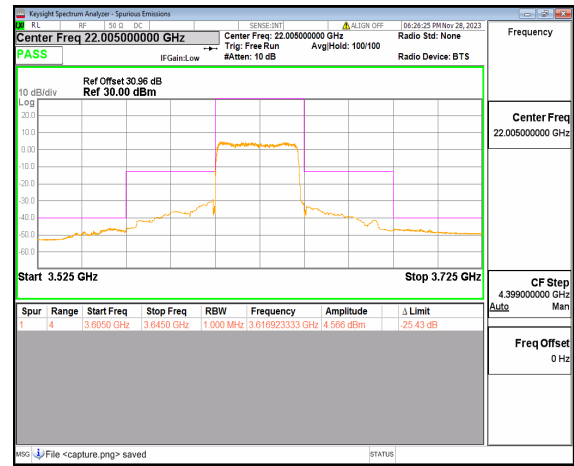

n48 30M DFT-s-OFDM QPSK Outer\_Full Mid

n48 30M DFT-s-OFDM BPSK Outer\_Full High

n48 30M DFT-s-OFDM QPSK Outer\_Full High

n48 40M DFT-s-OFDM BPSK Outer\_Full Low

n48 40M DFT-s-OFDM QPSK Outer\_Full Low

n48 40M DFT-s-OFDM BPSK Outer\_Full Mid