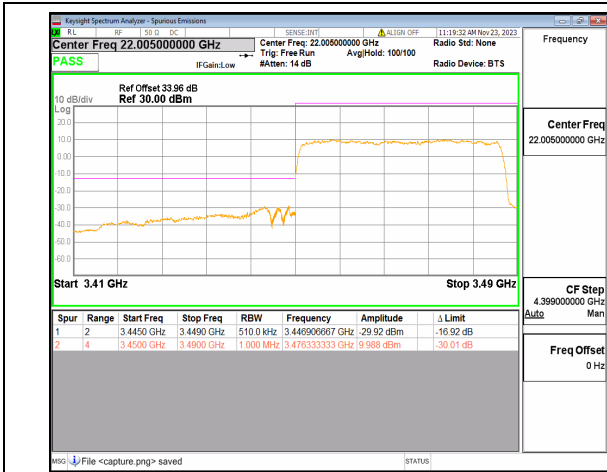

n77(3450-3550MHz) 40M DFT-s-OFDM QPSK Outer_Full Low