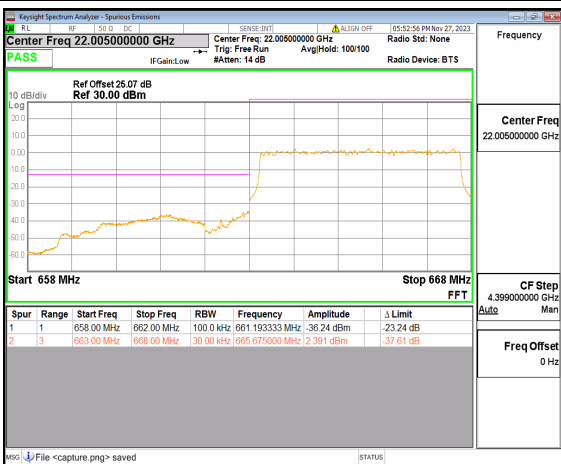

n66 30M DFT-s-OFDM QPSK Outer_Full High

n71 5M DFT-s-OFDM BPSK Outer_Full Low