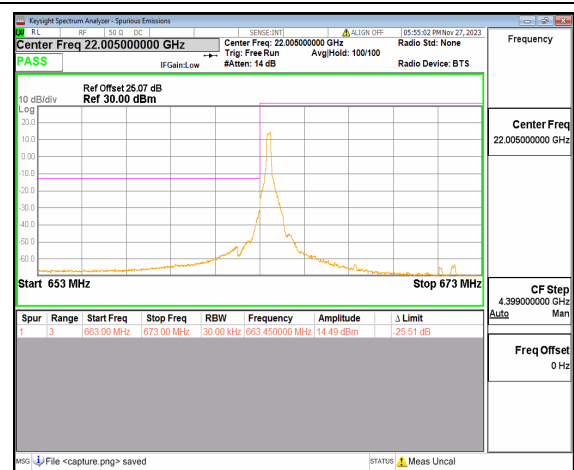

n71 5M DFT-s-OFDM QPSK Edge_1RB_Right High

n71 10M DFT-s-OFDM BPSK Edge_1RB_Left Low