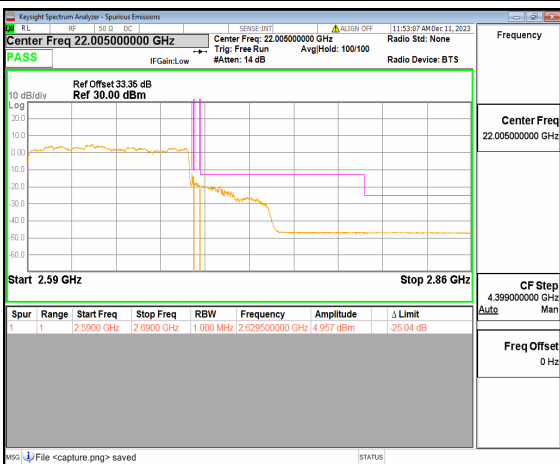

n41 100M DFT-s-OFDM BPSK Edge\_1RB\_Left Low

n41 100M DFT-s-OFDM QPSK Outer\_Full Low

n41 100M DFT-s-OFDM QPSK Edge\_1RB\_Left Low

n41 100M DFT-s-OFDM BPSK Outer\_Full High

n41 100M DFT-s-OFDM BPSK Edge\_1RB\_Right High