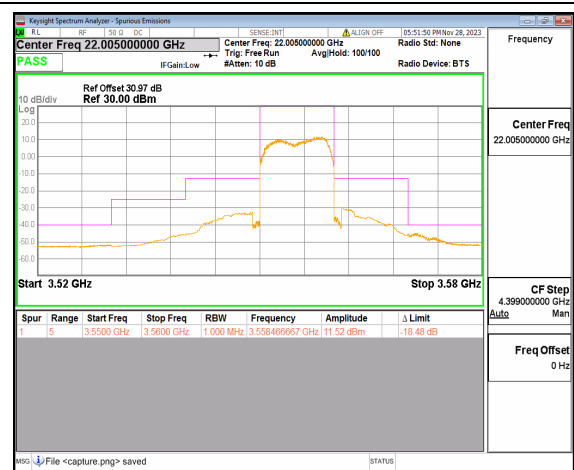

n41 100M DFT-s-OFDM QPSK Edge_1RB_Right High

n48 10M DFT-s-OFDM QPSK Outer_Full Low