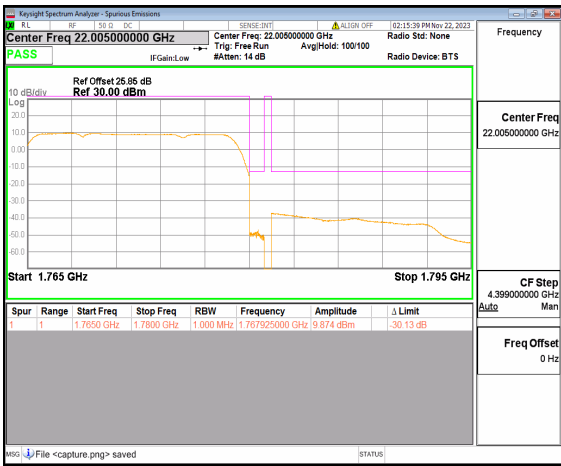

n66 15M DFT-s-OFDM QPSK Outer_Full Low

n66 15M DFT-s-OFDM BPSK Outer_Full High