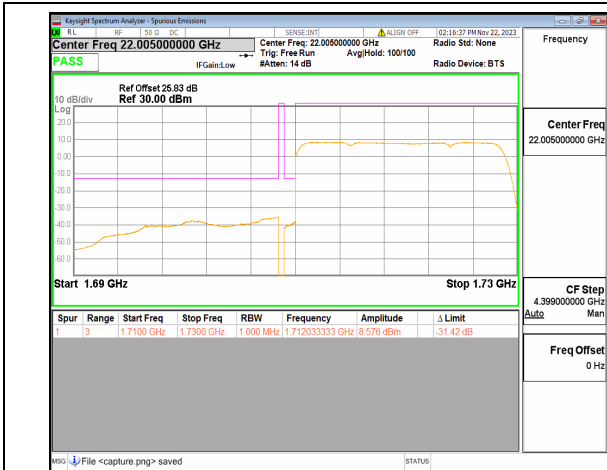

n66 20M DFT-s-OFDM BPSK Outer_Full Low