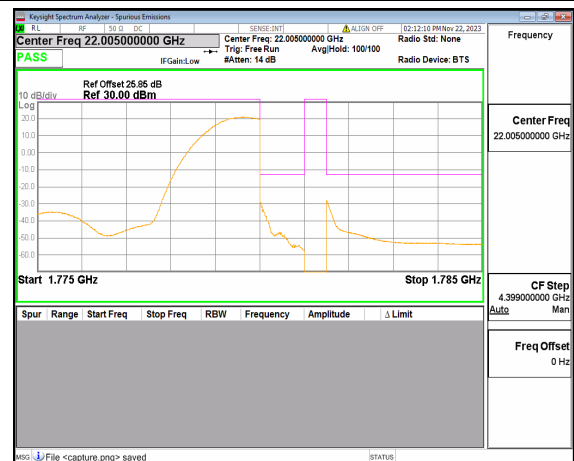

n66 5M DFT-s-OFDM QPSK Edge_1RB_Left Low

n66 5M DFT-s-OFDM BPSK Edge_1RB_Right High