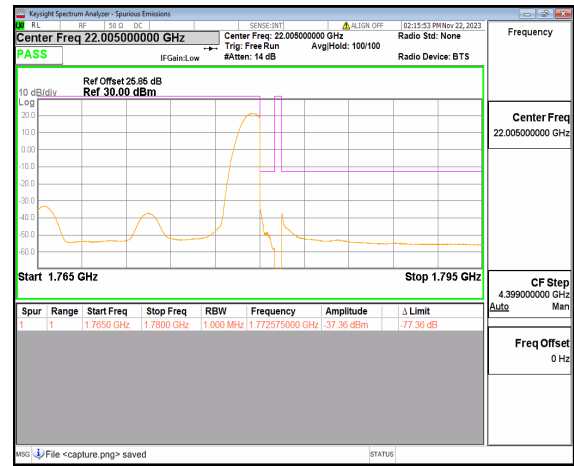

n66 15M DFT-s-OFDM QPSK Edge_1RB_Left Low

n66 15M DFT-s-OFDM BPSK Edge_1RB_Right High