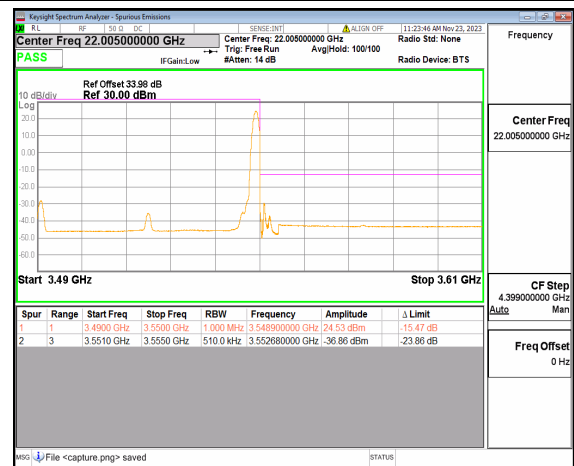

n77(3450-3550MHz) 60M DFT-s-OFDM BPSK Edge\_1RB\_Left Low

n77(3450-3550MHz) 60M DFT-s-OFDM QPSK Outer\_Full Low

n77(3450-3550MHz) 60M DFT-s-OFDM QPSK Edge\_1RB\_Left Low

n77(3450-3550MHz) 60M DFT-s-OFDM BPSK Outer\_Full High