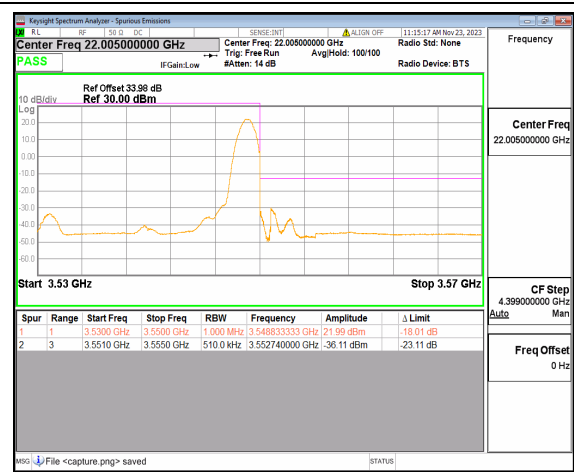

n77(3450-3550MHz) 20M DFT-s-OFDM BPSK Edge_1RB_Right High

n77(3450-3550MHz) 20M DFT-s-OFDM QPSK
Edge_1RB_Right High