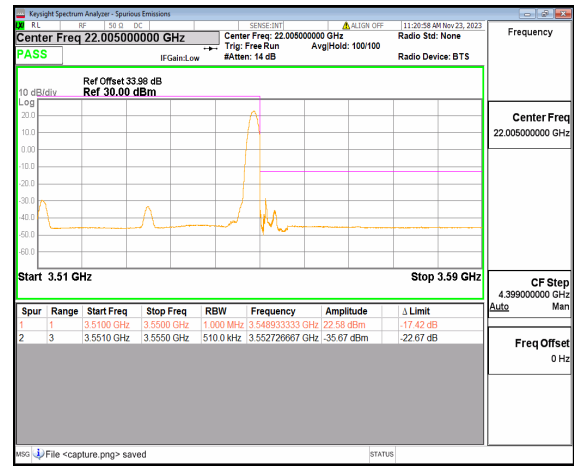

n77(3450-3550MHz) 40M DFT-s-OFDM BPSK  
Edge\_1RB\_Left Low

n77(3450-3550MHz) 40M DFT-s-OFDM QPSK Outer\_Full Low

n77(3450-3550MHz) 40M DFT-s-OFDM QPSK Edge\_1RB\_Left Low

n77(3450-3550MHz) 40M DFT-s-OFDM BPSK Outer\_Full High