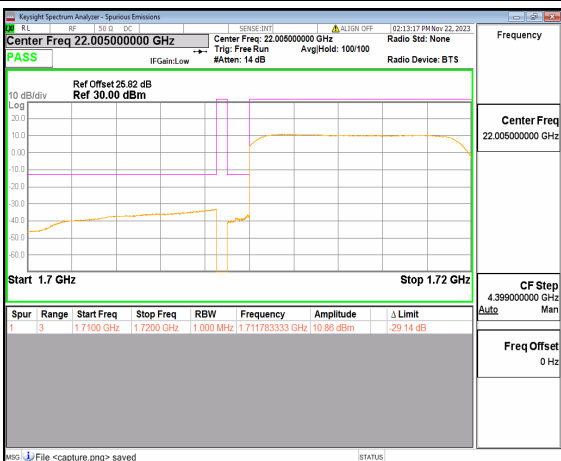

n66 10M DFT-s-OFDM BPSK Outer_Full Low

n66 10M DFT-s-OFDM QPSK Outer_Full Low