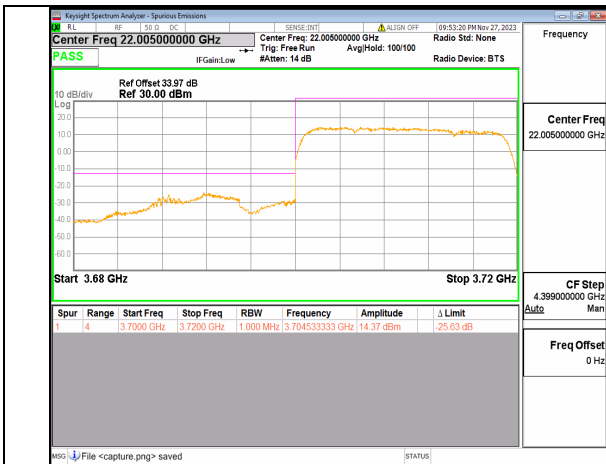

n77(3700-3980MHz) 20M DFT-s-OFDM
BPSK Outer_Full Low