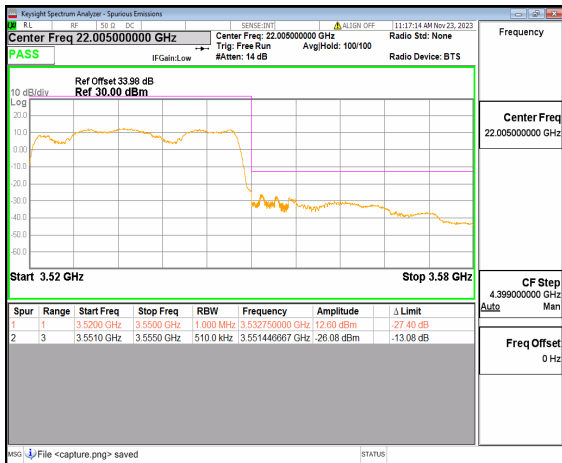

n77(3450-3550MHz) 30M DFT-s-OFDM BPSK
Outer_Full High

n77(3450-3550MHz) 30M DFT-s-OFDM QPSK
Outer_Full High