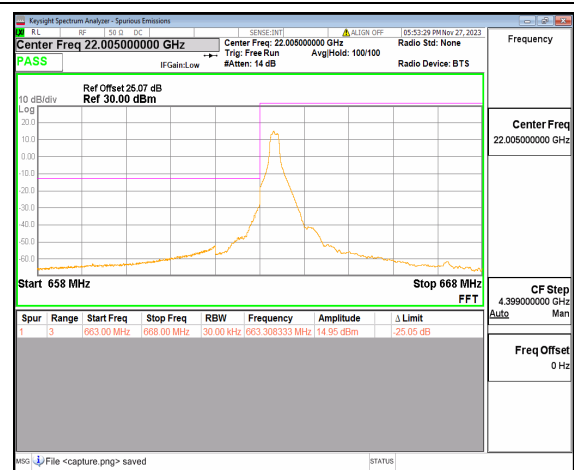

n66 30M DFT-s-OFDM QPSK Outer\_Full High

n66 30M DFT-s-OFDM QPSK Edge\_1RB\_Right High

n71 5M DFT-s-OFDM BPSK Outer\_Full Low

n71 5M DFT-s-OFDM BPSK Edge\_1RB\_Left Low

n71 5M DFT-s-OFDM QPSK Outer\_Full Low