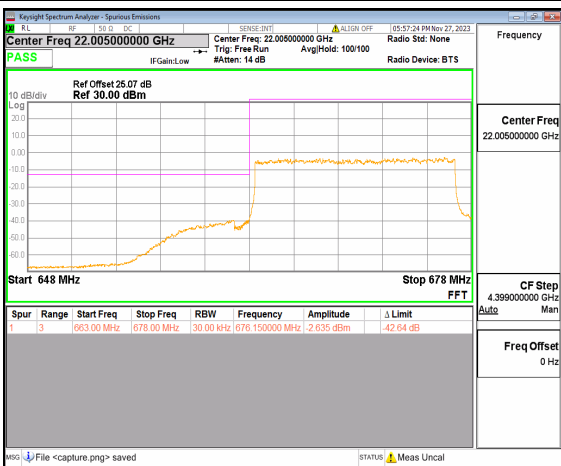

n71 10M DFT-s-OFDM BPSK Edge\_1RB\_Right High

n71 10M DFT-s-OFDM QPSK Outer\_Full High

n71 10M DFT-s-OFDM QPSK Edge\_1RB\_Right High

n71 15M DFT-s-OFDM BPSK Outer\_Full Low

n71 15M DFT-s-OFDM BPSK Edge\_1RB\_Left Low