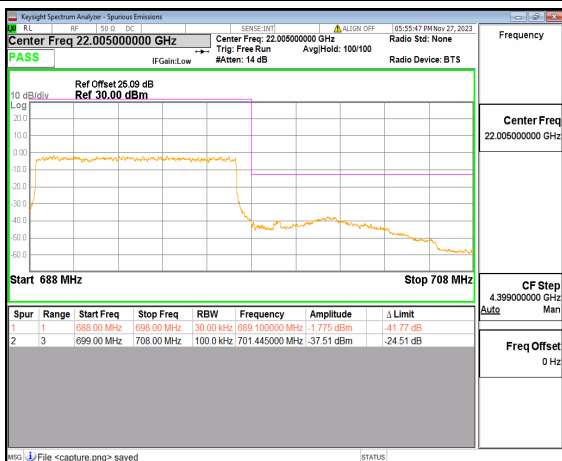

n71 10M DFT-s-OFDM BPSK Outer\_Full Low

n71 10M DFT-s-OFDM BPSK Edge\_1RB\_Left Low

n71 10M DFT-s-OFDM QPSK Outer\_Full Low

n71 10M DFT-s-OFDM QPSK Edge\_1RB\_Left Low

n71 10M DFT-s-OFDM BPSK Outer\_Full High