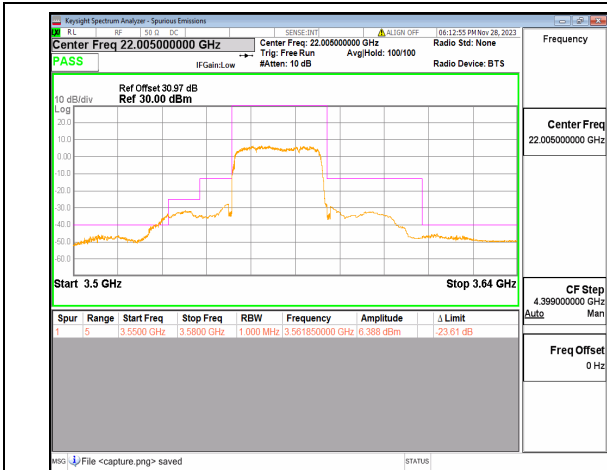

n48 30M DFT-s-OFDM BPSK Outer_Full Low