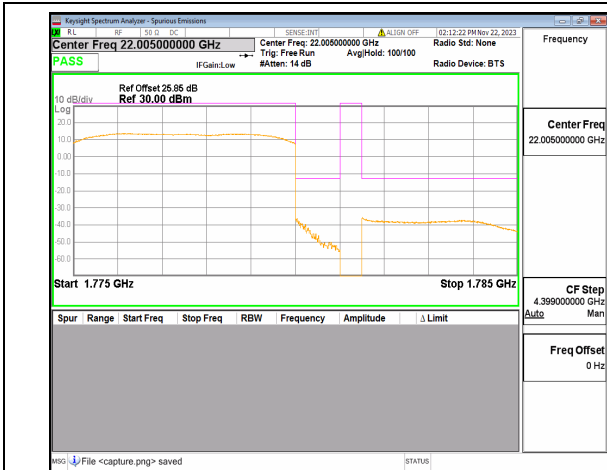

n66 5M DFT-s-OFDM QPSK Outer_Full High