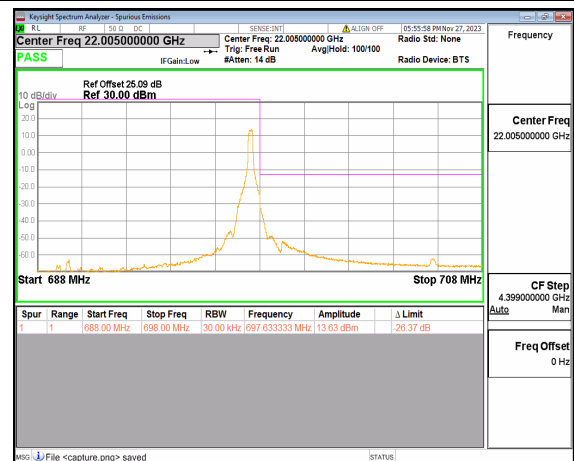

n71 10M DFT-s-OFDM BPSK Outer\_Full Low

n71 10M DFT-s-OFDM BPSK Edge\_1RB\_Left Low

n71 10M DFT-s-OFDM QPSK Outer\_Full Low

n71 10M DFT-s-OFDM QPSK Edge\_1RB\_Left Low

n71 10M DFT-s-OFDM BPSK Outer\_Full High