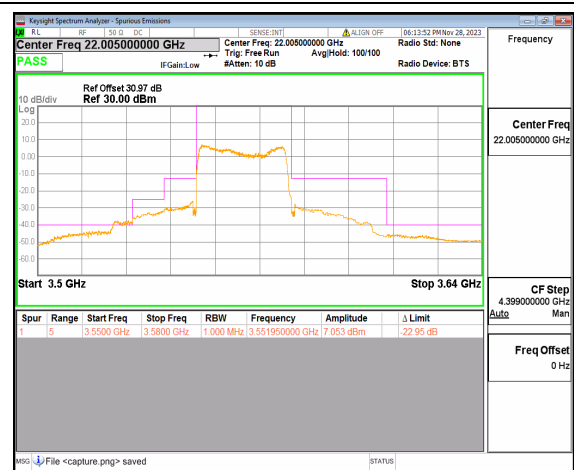

n48 20M DFT-s-OFDM QPSK Outer\_Full Mid

n48 20M DFT-s-OFDM BPSK Outer\_Full High

n48 20M DFT-s-OFDM QPSK Outer\_Full High

n48 30M DFT-s-OFDM BPSK Outer\_Full Low

n48 30M DFT-s-OFDM QPSK Outer\_Full Low

n48 30M DFT-s-OFDM BPSK Outer\_Full Mid