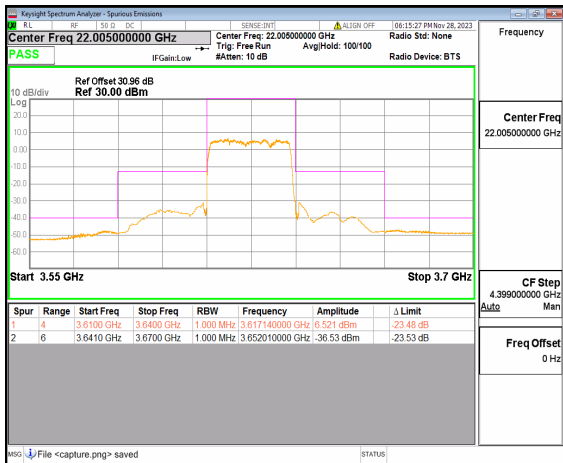

n48 20M DFT-s-OFDM QPSK Outer\_Full Mid

n48 20M DFT-s-OFDM BPSK Outer\_Full High

n48 20M DFT-s-OFDM QPSK Outer\_Full High

n48 30M DFT-s-OFDM BPSK Outer\_Full Low

n48 30M DFT-s-OFDM QPSK Outer\_Full Low

n48 30M DFT-s-OFDM BPSK Outer\_Full Mid