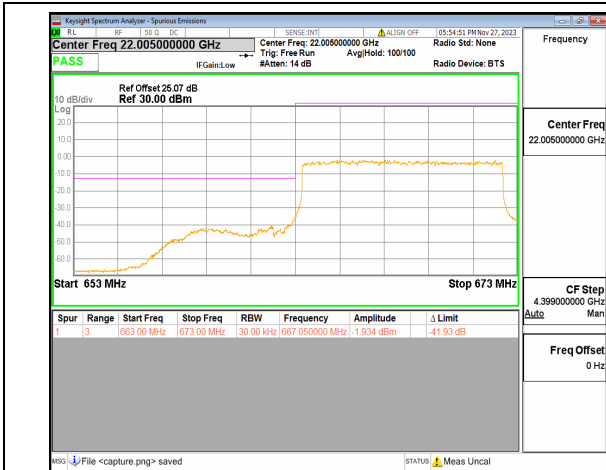

n71 5M DFT-s-OFDM QPSK Edge\_1RB\_Left Low

n71 5M DFT-s-OFDM BPSK Outer\_Full High

n71 5M DFT-s-OFDM BPSK Edge\_1RB\_Right High

n71 5M DFT-s-OFDM QPSK Outer\_Full High

n71 5M DFT-s-OFDM QPSK Edge\_1RB\_Right High