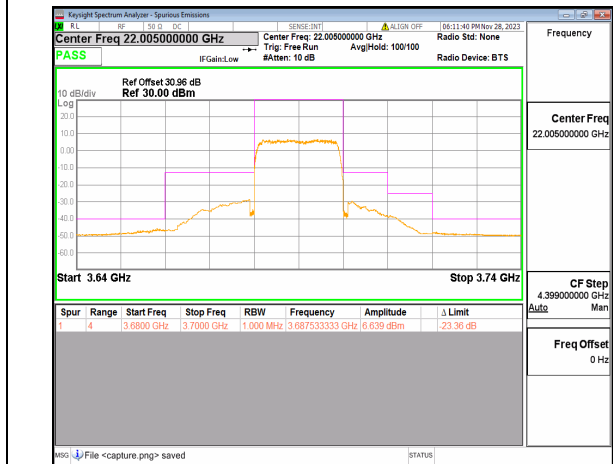

n48 20M DFT-s-OFDM QPSK Outer_Full Mid

n48 20M DFT-s-OFDM QPSK Outer_Full High