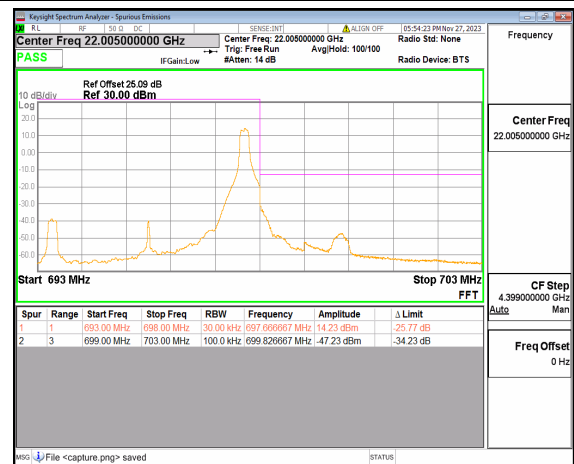

n71 5M DFT-s-OFDM QPSK Edge\_1RB\_Left Low

n71 5M DFT-s-OFDM BPSK Outer\_Full High

n71 5M DFT-s-OFDM BPSK Edge\_1RB\_Right High

n71 5M DFT-s-OFDM QPSK Outer\_Full High

n71 5M DFT-s-OFDM QPSK Edge\_1RB\_Right High