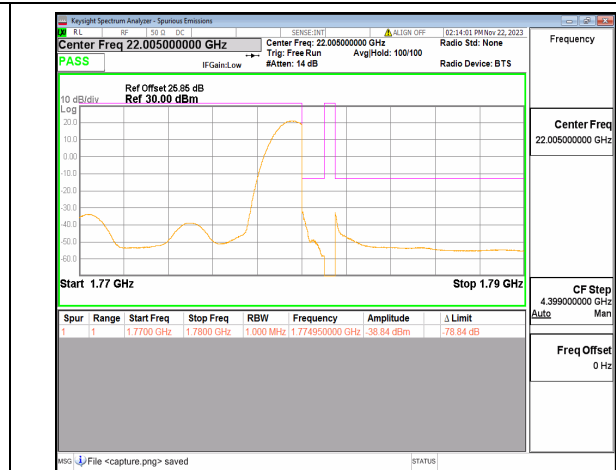

n66 10M DFT-s-OFDM BPSK Outer\_Full Low

n66 10M DFT-s-OFDM BPSK Edge\_1RB\_Left Low

n66 10M DFT-s-OFDM QPSK Outer\_Full Low

n66 10M DFT-s-OFDM QPSK Edge\_1RB\_Left Low

n66 10M DFT-s-OFDM BPSK Outer\_Full High