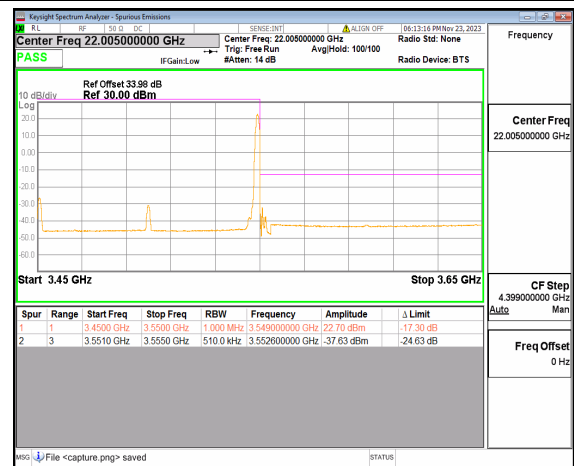

n77(3450-3550MHz) 100M DFT-s-OFDM BPSK Edge_1RB_Right High

n77(3450-3550MHz) 100M DFT-s-OFDM QPSK Edge_1RB_Right High