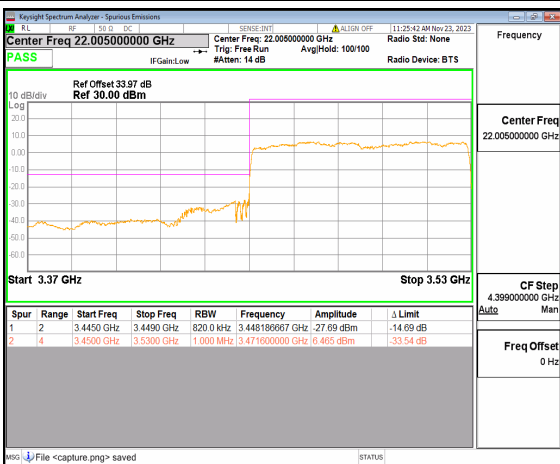

n77(3450-3550MHz) 80M DFT-s-OFDM BPSK
Outer_Full Low

n77(3450-3550MHz) 80M DFT-s-OFDM QPSK
Outer_Full Low