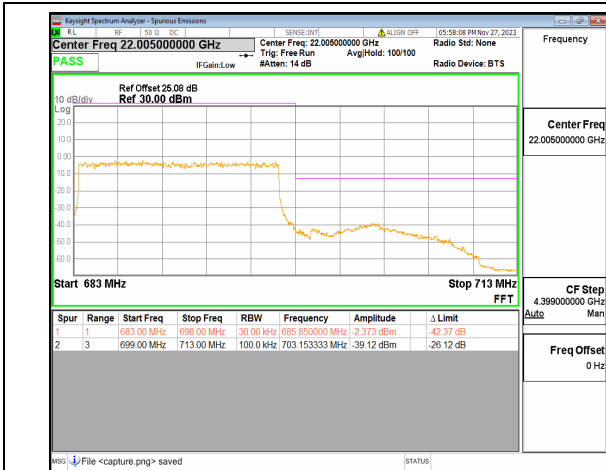

n71 15M DFT-s-OFDM BPSK Outer_Full High