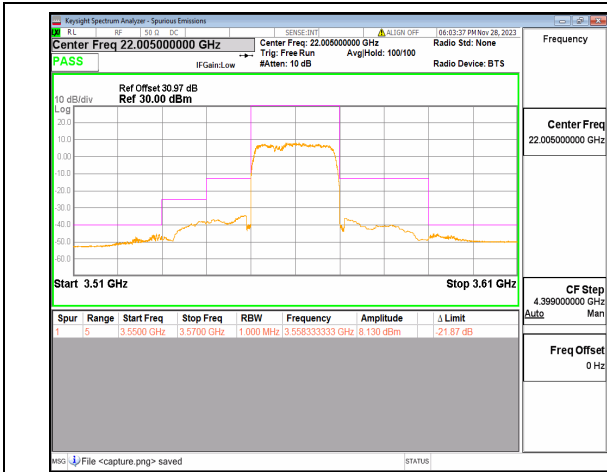

n48 20M DFT-s-OFDM BPSK Outer_Full Low