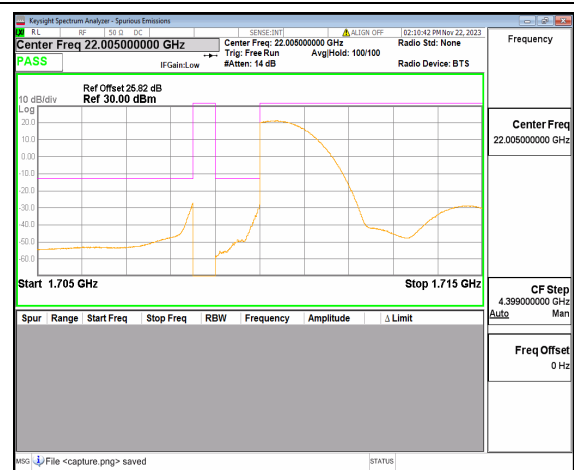

n48 40M DFT-s-OFDM QPSK Outer\_Full Mid

n48 40M DFT-s-OFDM BPSK Outer\_Full High

n48 40M DFT-s-OFDM QPSK Outer\_Full High

n66 5M DFT-s-OFDM BPSK Outer\_Full Low

n66 5M DFT-s-OFDM BPSK Edge\_1RB\_Left Low

n66 5M DFT-s-OFDM QPSK Outer\_Full Low