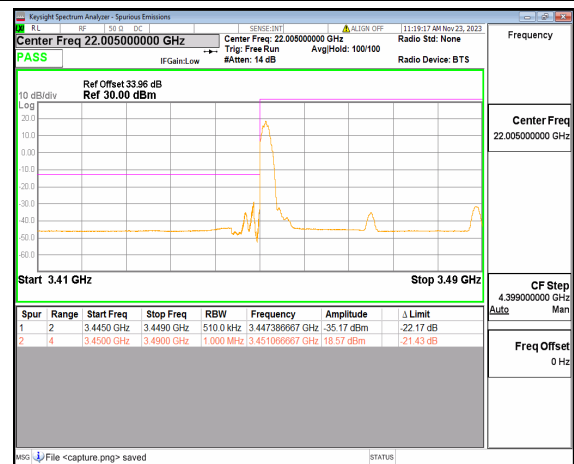

n77(3450-3550MHz) 30M DFT-s-OFDM BPSK  
Edge\_1RB\_Right High

n77(3450-3550MHz) 30M DFT-s-OFDM QPSK  
Outer\_Full High

n77(3450-3550MHz) 30M DFT-s-OFDM QPSK  
Edge\_1RB\_Right High

n77(3450-3550MHz) 40M DFT-s-OFDM BPSK  
Outer\_Full Low