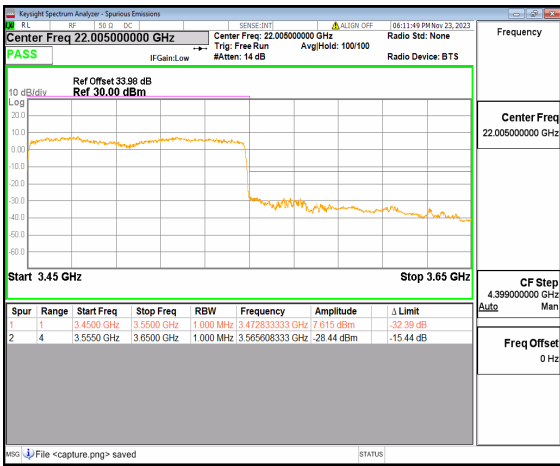

n77(3450-3550MHz) 100M DFT-s-OFDM QPSK Outer_Full Low

n77(3450-3550MHz) 100M DFT-s-OFDM BPSK Outer_Full High