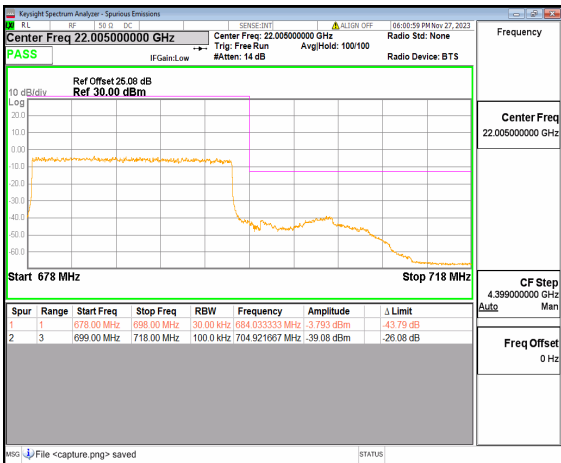

n71 15M DFT-s-OFDM QPSK Edge\_1RB\_Right High

n71 20M DFT-s-OFDM BPSK Outer\_Full Low

n71 20M DFT-s-OFDM BPSK Edge\_1RB\_Left Low

n71 20M DFT-s-OFDM QPSK Outer\_Full Low

n71 20M DFT-s-OFDM QPSK Edge\_1RB\_Left Low