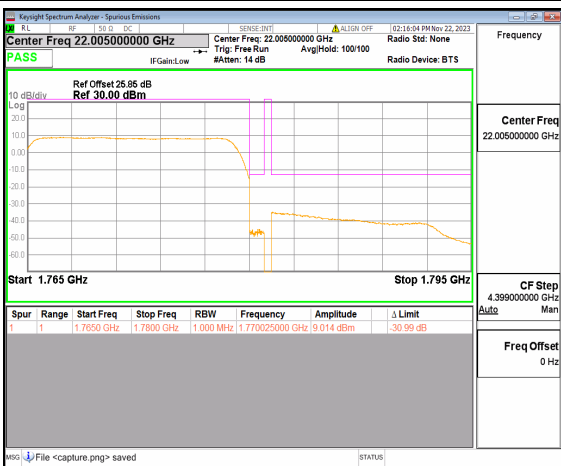

n66 15M DFT-s-OFDM QPSK Outer\_Full Low

n66 15M DFT-s-OFDM QPSK Edge\_1RB\_Left Low

n66 15M DFT-s-OFDM BPSK Outer\_Full High

n66 15M DFT-s-OFDM BPSK Edge\_1RB\_Right High

n66 15M DFT-s-OFDM QPSK Outer\_Full High