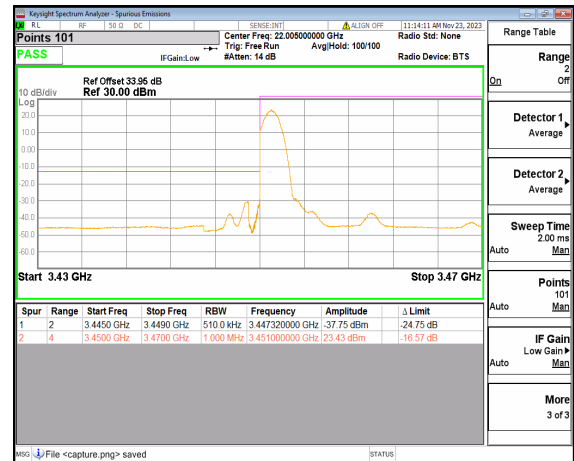

n77(3450-3550MHz) 20M DFT-s-OFDM BPSK Edge_1RB_Left Low

n77(3450-3550MHz) 20M DFT-s-OFDM QPSK Edge_1RB_Left Low