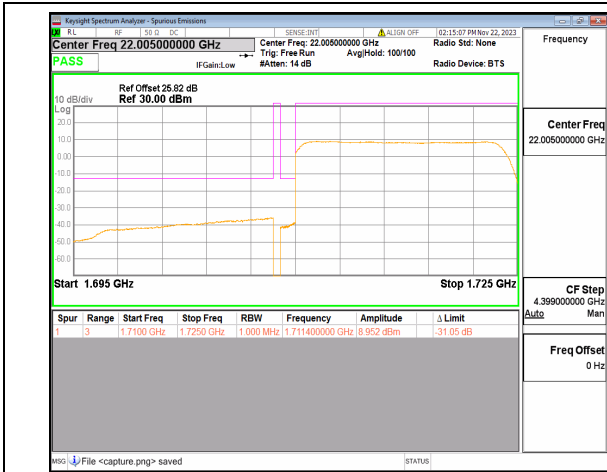

n66 10M DFT-s-OFDM BPSK Edge\_1RB\_Right High

n66 10M DFT-s-OFDM QPSK Outer\_Full High

n66 10M DFT-s-OFDM QPSK Edge\_1RB\_Right High

n66 15M DFT-s-OFDM BPSK Outer\_Full Low

n66 15M DFT-s-OFDM BPSK Edge\_1RB\_Left Low