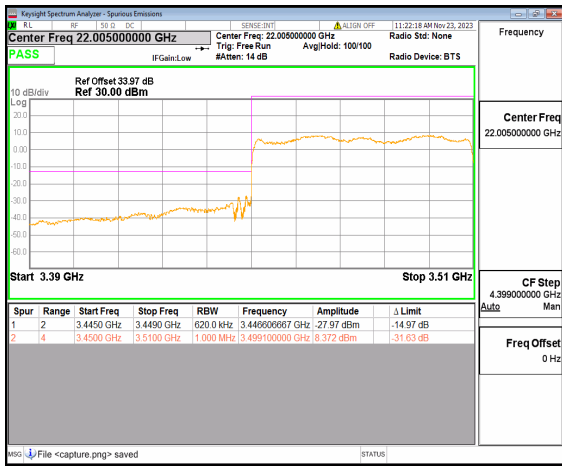

n77(3450-3550MHz) 60M DFT-s-OFDM BPSK Outer_Full Low

n77(3450-3550MHz) 60M DFT-s-OFDM QPSK Outer_Full Low