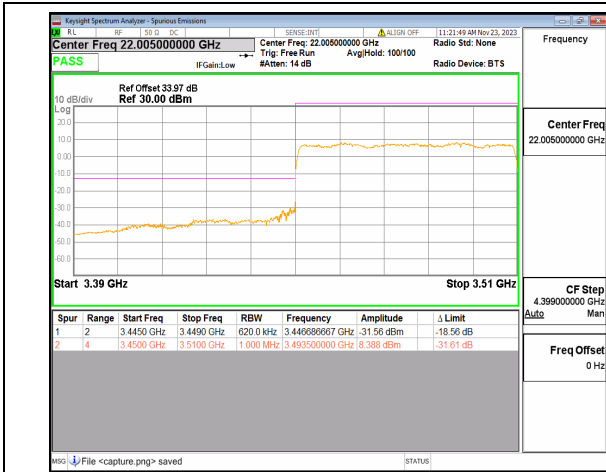

n77(3450-3550MHz) 60M DFT-s-OFDM BPSK Outer_Full Low