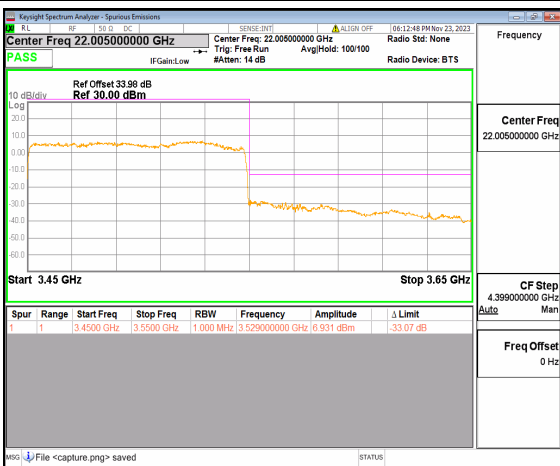

n77(3450-3550MHz) 100M DFT-s-OFDM BPSK Outer_Full High

n77(3450-3550MHz) 100M DFT-s-OFDM QPSK Outer_Full High