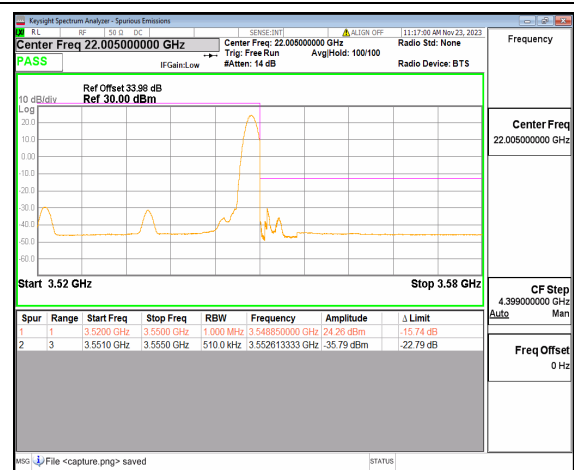

n77(3450-3550MHz) 30M DFT-s-OFDM BPSK  
Edge\_1RB\_Left Low

n77(3450-3550MHz) 30M DFT-s-OFDM QPSK  
Outer\_Full Low

n77(3450-3550MHz) 30M DFT-s-OFDM QPSK  
Edge\_1RB\_Left Low

n77(3450-3550MHz) 30M DFT-s-OFDM BPSK  
Outer\_Full High