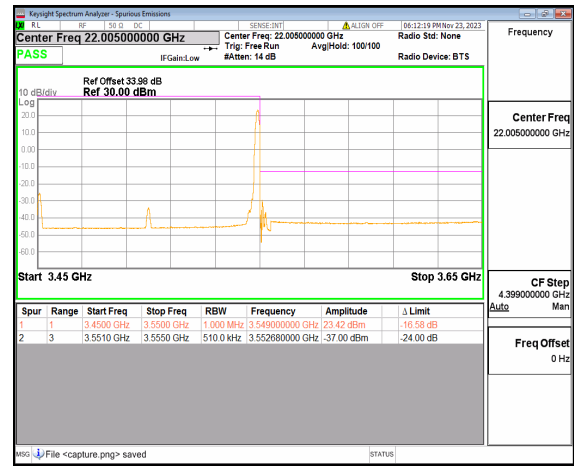

n77(3450-3550MHz) 100M DFT-s-OFDM BPSK Edge\_1RB\_Left Low

n77(3450-3550MHz) 100M DFT-s-OFDM QPSK Outer\_Full Low

n77(3450-3550MHz) 100M DFT-s-OFDM QPSK Edge\_1RB\_Left Low

n77(3450-3550MHz) 100M DFT-s-OFDM BPSK Outer\_Full High