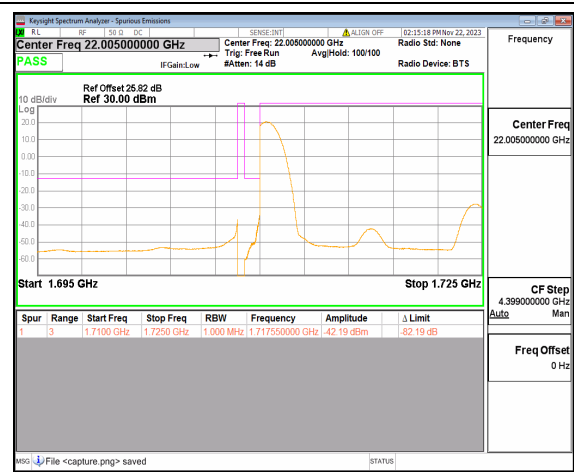

n66 15M DFT-s-OFDM BPSK Edge_1RB_Left Low

n66 15M DFT-s-OFDM QPSK Edge_1RB_Left Low