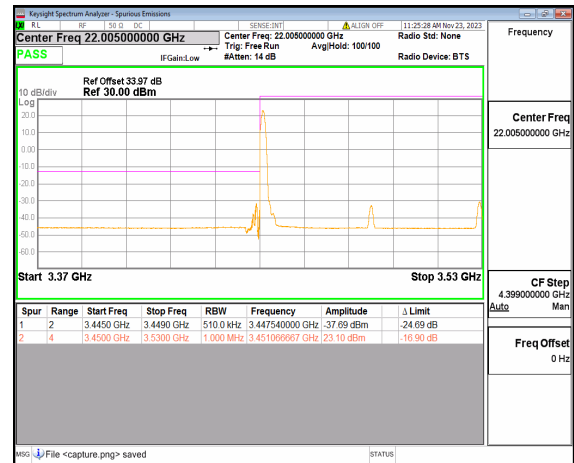

n77(3450-3550MHz) 60M DFT-s-OFDM BPSK Edge\_1RB\_Right High

n77(3450-3550MHz) 60M DFT-s-OFDM QPSK  
Outer\_Full High

n77(3450-3550MHz) 60M DFT-s-OFDM QPSK  
Edge\_1RB\_Right High

n77(3450-3550MHz) 80M DFT-s-OFDM BPSK  
Outer\_Full Low