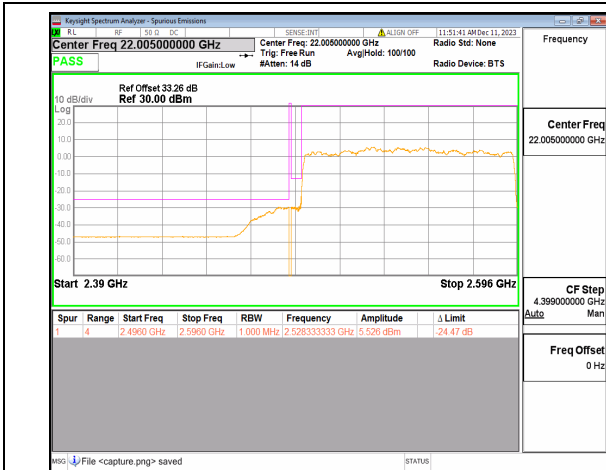

n41 100M DFT-s-OFDM QPSK Outer_Full Low