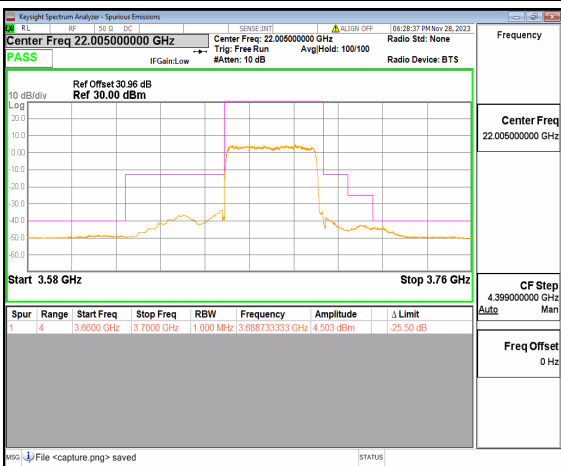

n48 40M DFT-s-OFDM BPSK Outer_Full Mid

n48 40M DFT-s-OFDM BPSK Outer_Full High