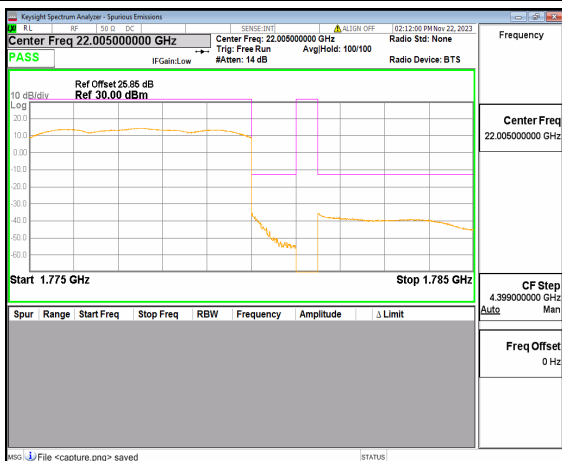

n66 5M DFT-s-OFDM QPSK Outer_Full Low

n66 5M DFT-s-OFDM BPSK Outer_Full High