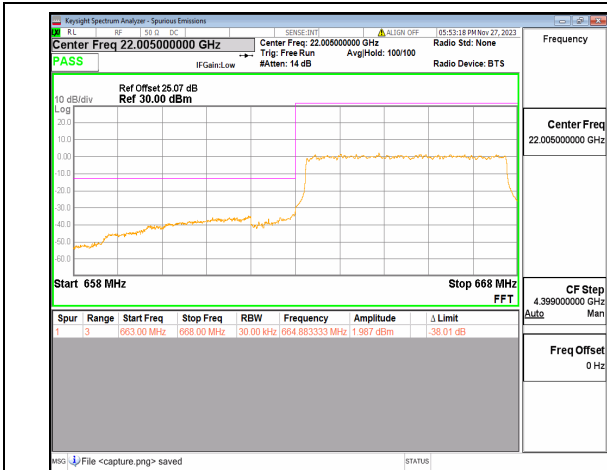

n66 30M DFT-s-OFDM QPSK Outer\_Full High

n66 30M DFT-s-OFDM QPSK Edge\_1RB\_Right High

n71 5M DFT-s-OFDM BPSK Outer\_Full Low

n71 5M DFT-s-OFDM BPSK Edge\_1RB\_Left Low

n71 5M DFT-s-OFDM QPSK Outer\_Full Low