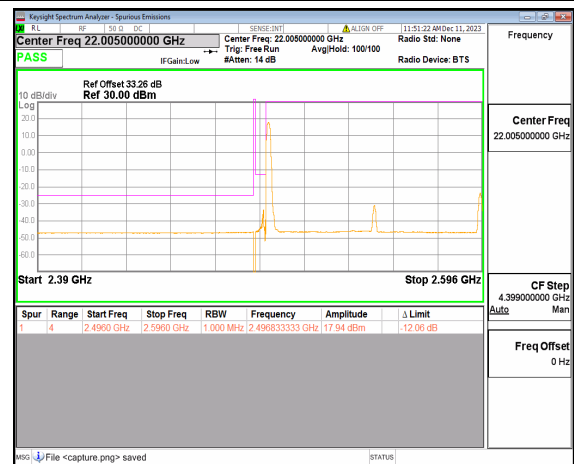

n41 90M DFT-s-OFDM BPSK Outer\_Full High

n41 90M DFT-s-OFDM BPSK Edge\_1RB\_Right High

n41 90M DFT-s-OFDM QPSK Outer\_Full High

n41 90M DFT-s-OFDM QPSK Edge\_1RB\_Right High

n41 100M DFT-s-OFDM BPSK Outer\_Full Low