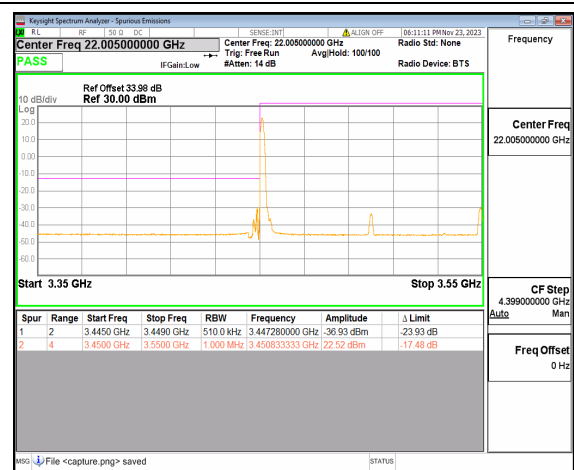

n77(3450-3550MHz) 100M DFT-s-OFDM BPSK Edge_1RB_Left Low

n77(3450-3550MHz) 100M DFT-s-OFDM QPSK Edge_1RB_Left Low