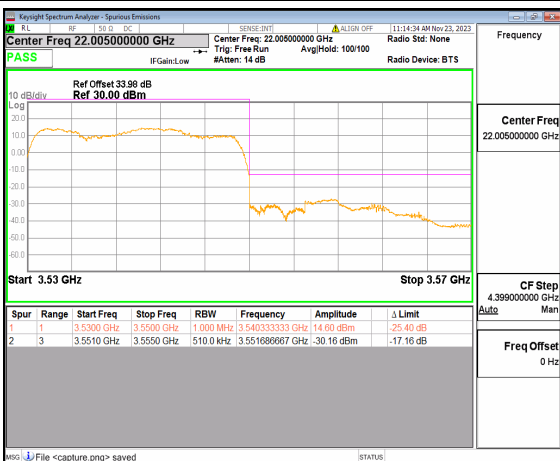

n77(3450-3550MHz) 20M DFT-s-OFDM QPSK Outer_Full Low

n77(3450-3550MHz) 20M DFT-s-OFDM BPSK Outer_Full High