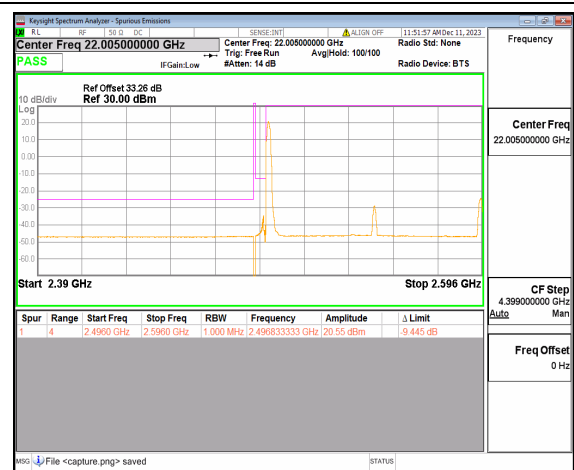

n41 100M DFT-s-OFDM BPSK Edge_1RB_Left Low

n41 100M DFT-s-OFDM QPSK Edge_1RB_Left Low