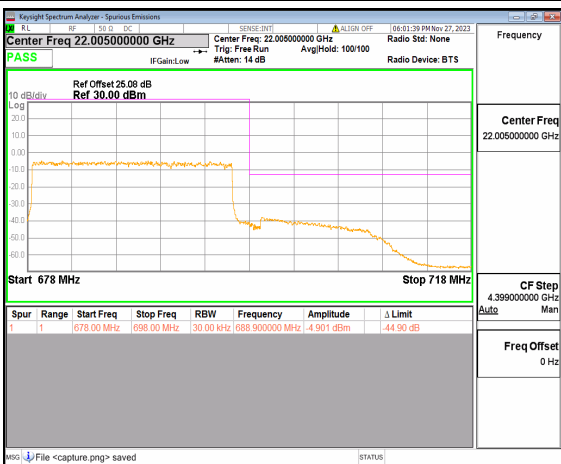

n71 20M DFT-s-OFDM BPSK Outer_Full High

n71 20M DFT-s-OFDM QPSK Outer_Full High