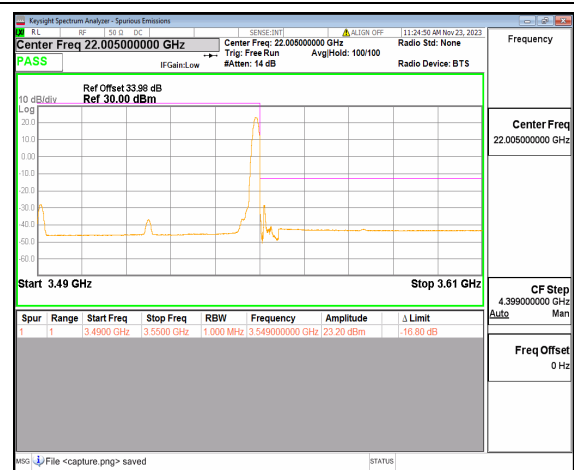

n77(3450-3550MHz) 60M DFT-s-OFDM BPSK Edge_1RB_Right High

n77(3450-3550MHz) 60M DFT-s-OFDM QPSK
Edge_1RB_Right High