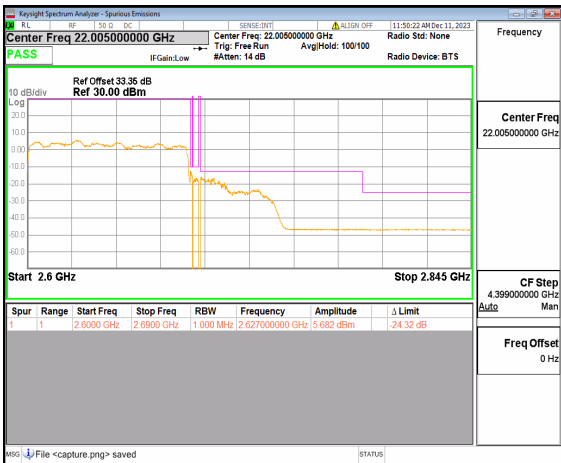

n41 90M DFT-s-OFDM BPSK Outer\_Full High

n41 90M DFT-s-OFDM BPSK Edge\_1RB\_Right High

n41 90M DFT-s-OFDM QPSK Outer\_Full High

n41 90M DFT-s-OFDM QPSK Edge\_1RB\_Right High

n41 100M DFT-s-OFDM BPSK Outer\_Full Low