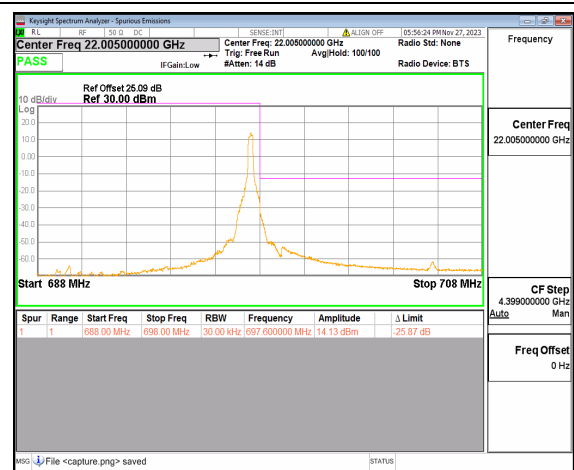

n71 10M DFT-s-OFDM BPSK Edge_1RB_Right High

n71 10M DFT-s-OFDM QPSK Edge_1RB_Right High