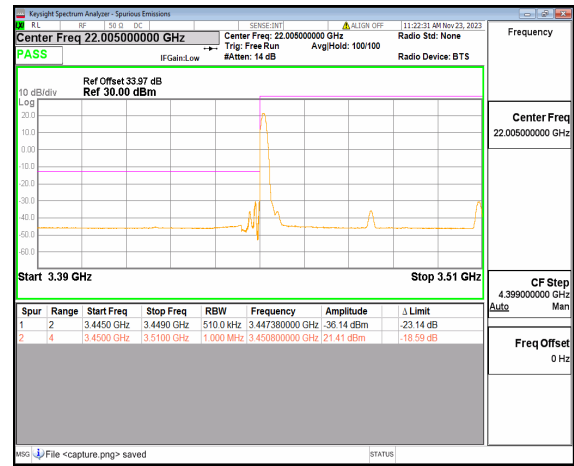

n77(3450-3550MHz) 60M DFT-s-OFDM BPSK Edge_1RB_Left Low

n77(3450-3550MHz) 60M DFT-s-OFDM QPSK Edge_1RB_Left Low