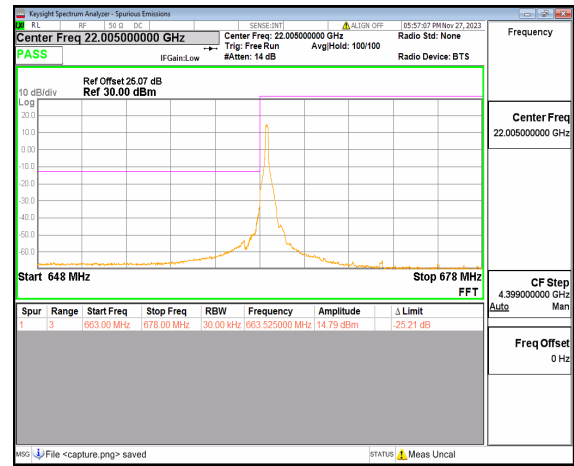

n71 10M DFT-s-OFDM BPSK Edge\_1RB\_Right High

n71 10M DFT-s-OFDM QPSK Outer\_Full High

n71 10M DFT-s-OFDM QPSK Edge\_1RB\_Right High

n71 15M DFT-s-OFDM BPSK Outer\_Full Low

n71 15M DFT-s-OFDM BPSK Edge\_1RB\_Left Low