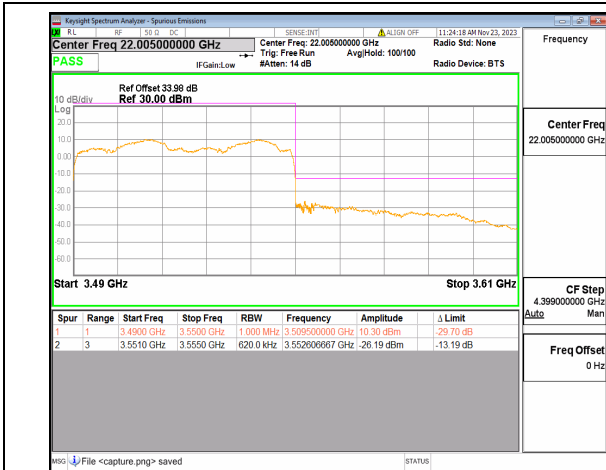

n77(3450-3550MHz) 60M DFT-s-OFDM QPSK
Outer_Full High