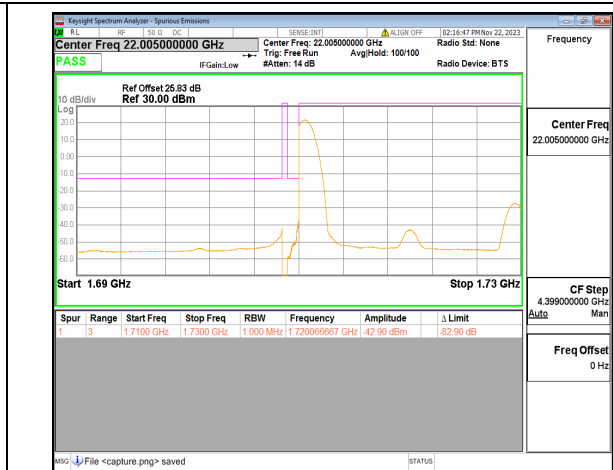

n66 15M DFT-s-OFDM QPSK Edge_1RB_Right High

n66 20M DFT-s-OFDM BPSK Edge_1RB_Left Low