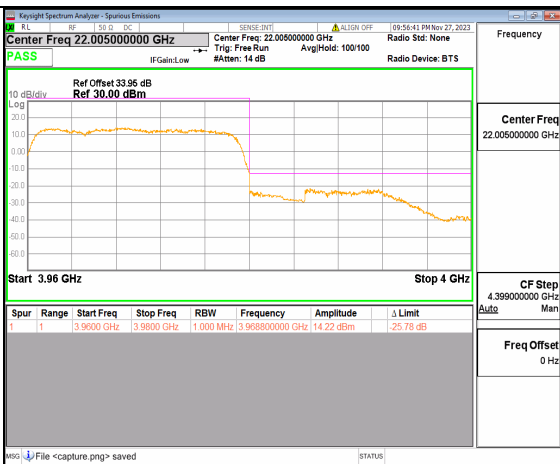

n77(3700-3980MHz) 20M DFT-s-OFDM
QPSK Outer_Full Low

n77(3700-3980MHz) 20M DFT-s-OFDM
BPSK Outer_Full High