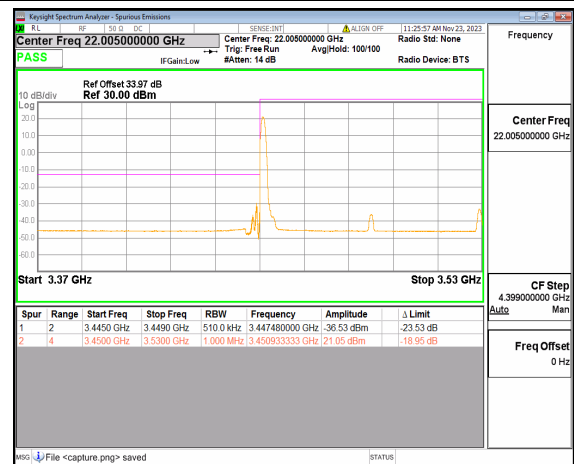

n77(3450-3550MHz) 80M DFT-s-OFDM BPSK
Edge_1RB_Left Low

n77(3450-3550MHz) 80M DFT-s-OFDM QPSK
Edge_1RB_Left Low