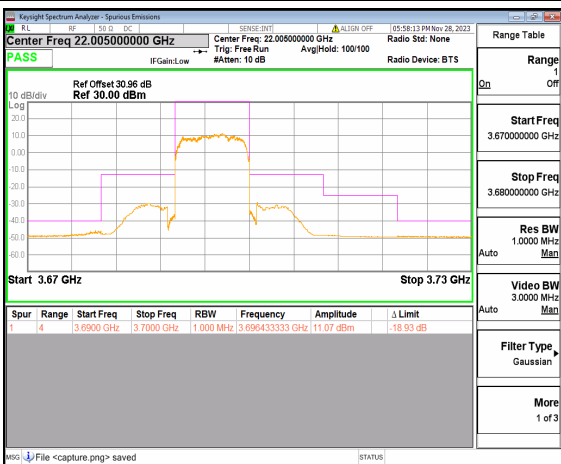

n48 10M DFT-s-OFDM BPSK Outer_Full Mid

n48 10M DFT-s-OFDM BPSK Outer_Full High