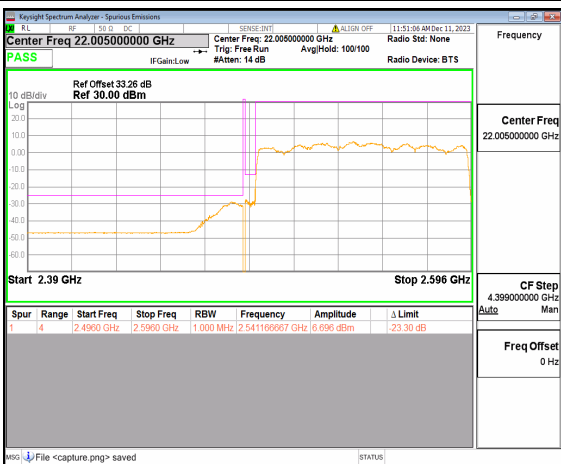

n41 90M DFT-s-OFDM BPSK Outer\_Full High

n41 90M DFT-s-OFDM BPSK Edge\_1RB\_Right High

n41 90M DFT-s-OFDM QPSK Outer\_Full High

n41 90M DFT-s-OFDM QPSK Edge\_1RB\_Right High

n41 100M DFT-s-OFDM BPSK Outer\_Full Low