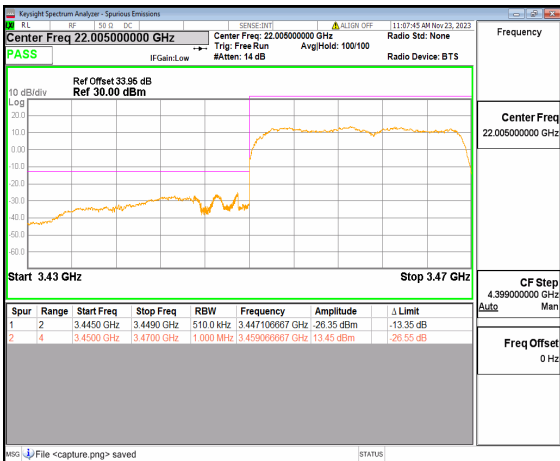

n77(3450-3550MHz) 20M DFT-s-OFDM BPSK Outer_Full Low

n77(3450-3550MHz) 20M DFT-s-OFDM QPSK Outer_Full Low