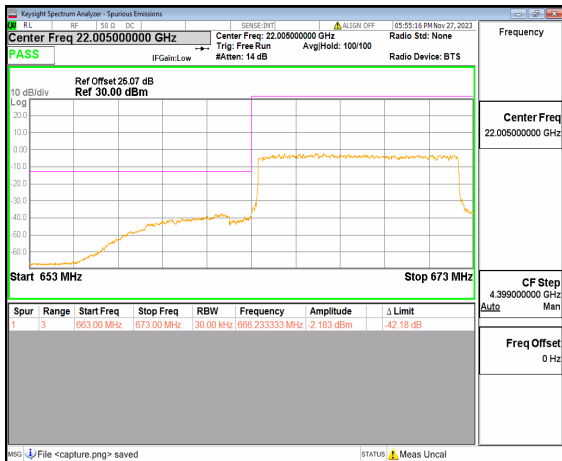

n71 10M DFT-s-OFDM BPSK Outer_Full Low

n71 10M DFT-s-OFDM QPSK Outer_Full Low