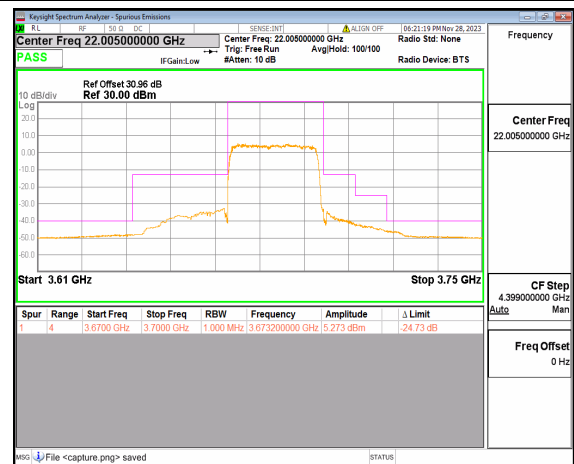

n48 30M DFT-s-OFDM QPSK Outer_Full Mid

n48 30M DFT-s-OFDM QPSK Outer_Full High