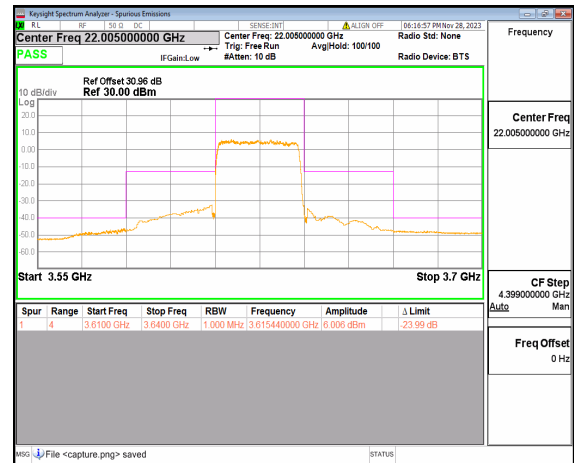

n48 20M DFT-s-OFDM QPSK Outer\_Full Mid

n48 20M DFT-s-OFDM BPSK Outer\_Full High

n48 20M DFT-s-OFDM QPSK Outer\_Full High

n48 30M DFT-s-OFDM BPSK Outer\_Full Low

n48 30M DFT-s-OFDM QPSK Outer\_Full Low

n48 30M DFT-s-OFDM BPSK Outer\_Full Mid