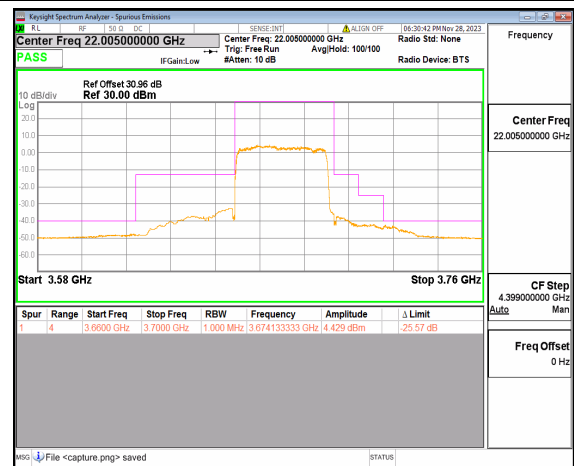

n48 40M DFT-s-OFDM QPSK Outer_Full Mid

n48 40M DFT-s-OFDM QPSK Outer_Full High