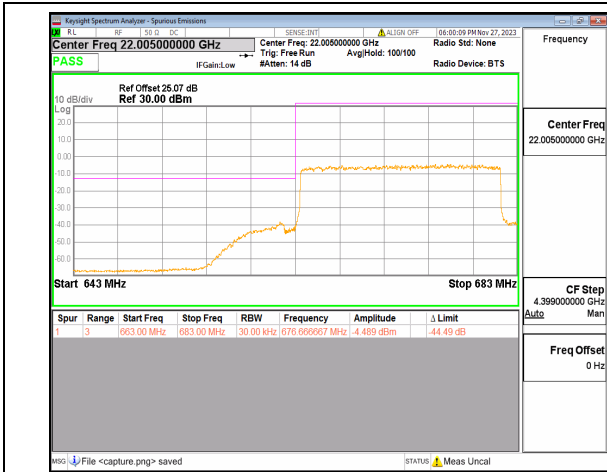

n71 20M DFT-s-OFDM QPSK Outer_Full Low