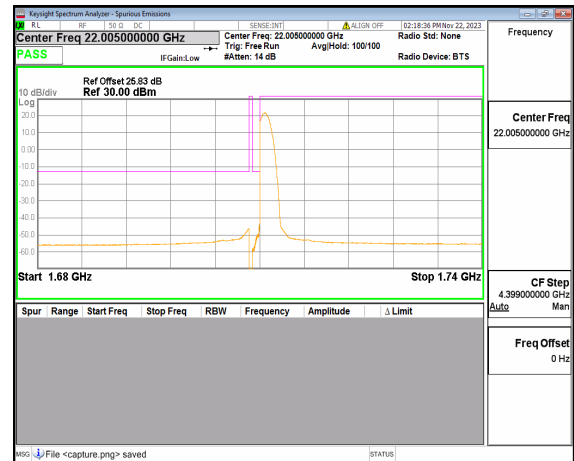

n66 20M DFT-s-OFDM BPSK Outer\_Full High

n66 20M DFT-s-OFDM BPSK Edge\_1RB\_Right High

n66 20M DFT-s-OFDM QPSK Outer\_Full High

n66 20M DFT-s-OFDM QPSK Edge\_1RB\_Right High

n66 30M DFT-s-OFDM BPSK Outer\_Full Low