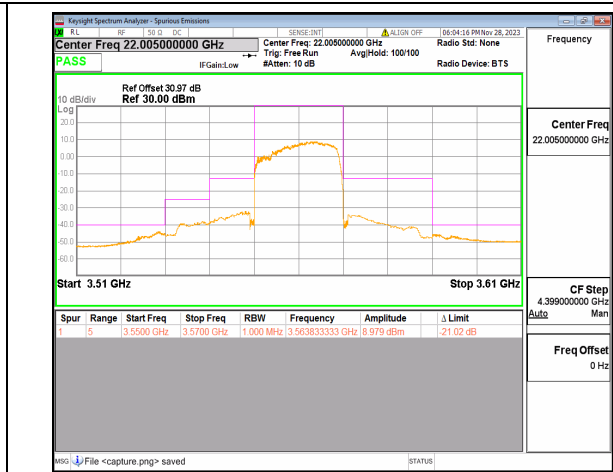

n48 10M DFT-s-OFDM QPSK Outer\_Full Mid

n48 10M DFT-s-OFDM BPSK Outer\_Full High

n48 10M DFT-s-OFDM QPSK Outer\_Full High

n48 20M DFT-s-OFDM BPSK Outer\_Full Low

n48 20M DFT-s-OFDM QPSK Outer\_Full Low

n48 20M DFT-s-OFDM BPSK Outer\_Full Mid