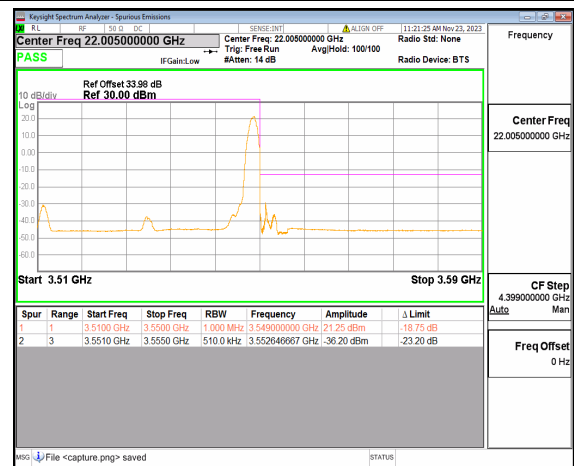

n77(3450-3550MHz) 40M DFT-s-OFDM BPSK Edge_1RB_Right High

n77(3450-3550MHz) 40M DFT-s-OFDM QPSK Edge_1RB_Right High