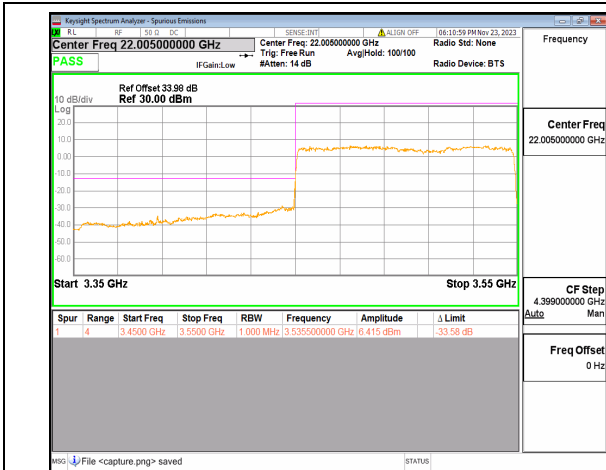

n77(3450-3550MHz) 100M DFT-s-OFDM QPSK Outer_Full Low