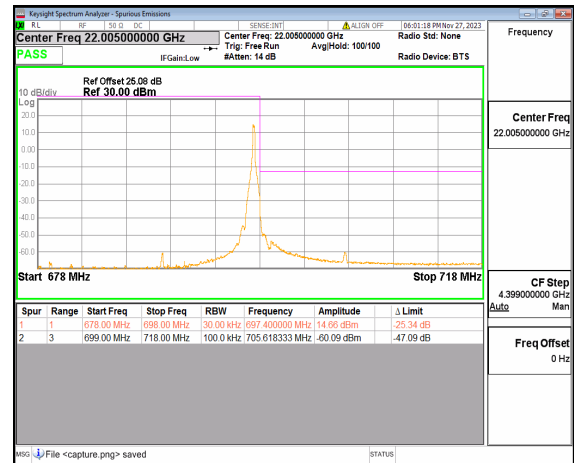

n71 20M DFT-s-OFDM QPSK Edge_1RB_Left Low

n71 20M DFT-s-OFDM BPSK Edge_1RB_Right High