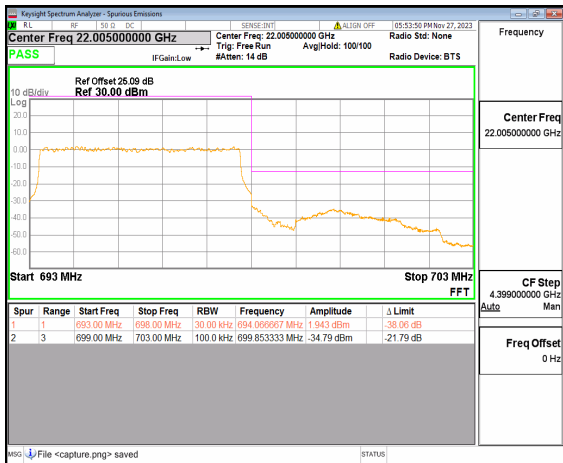

n71 5M DFT-s-OFDM QPSK Outer_Full Low

n71 5M DFT-s-OFDM BPSK Outer_Full High