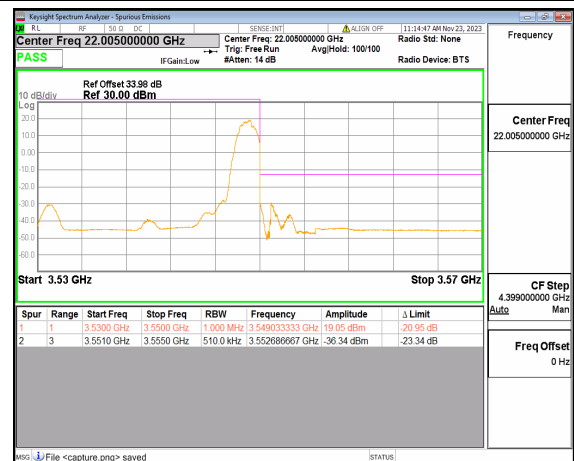

n77(3450-3550MHz) 20M DFT-s-OFDM BPSK Edge\_1RB\_Left Low

n77(3450-3550MHz) 20M DFT-s-OFDM QPSK Outer\_Full Low

n77(3450-3550MHz) 20M DFT-s-OFDM QPSK Edge\_1RB\_Left Low

n77(3450-3550MHz) 20M DFT-s-OFDM BPSK Outer\_Full High