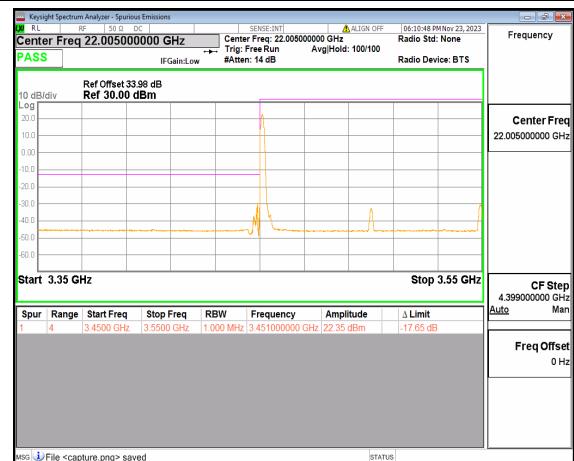

n77(3450-3550MHz) 80M DFT-s-OFDM BPSK Edge\_1RB\_Right High

n77(3450-3550MHz) 80M DFT-s-OFDM QPSK Outer\_Full High

n77(3450-3550MHz) 80M DFT-s-OFDM QPSK Edge\_1RB\_Right High

n77(3450-3550MHz) 100M DFT-s-OFDM BPSK Outer\_Full Low