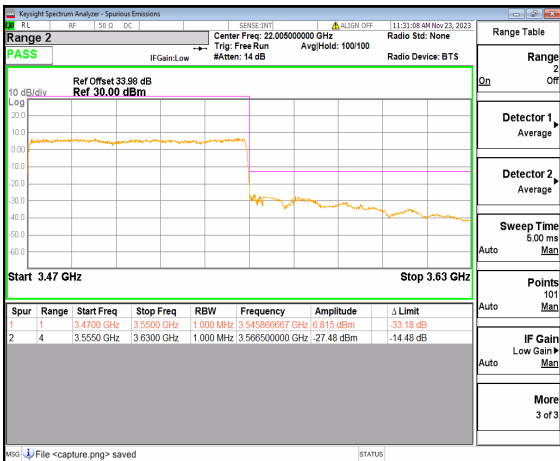

n77(3450-3550MHz) 80M DFT-s-OFDM BPSK Outer_Full High

n77(3450-3550MHz) 80M DFT-s-OFDM QPSK Outer_Full High