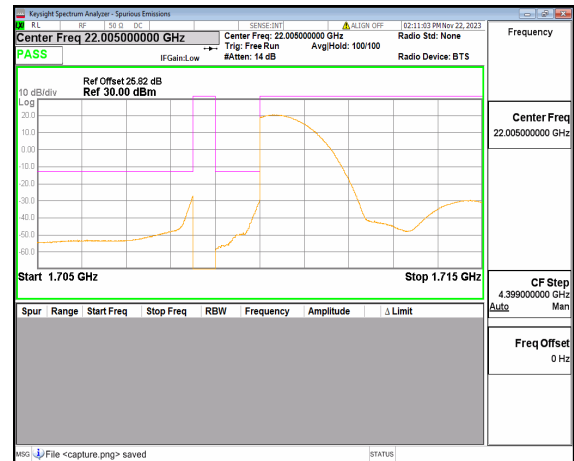

n48 40M DFT-s-OFDM QPSK Outer\_Full Mid

n48 40M DFT-s-OFDM BPSK Outer\_Full High

n48 40M DFT-s-OFDM QPSK Outer\_Full High

n66 5M DFT-s-OFDM BPSK Outer\_Full Low

n66 5M DFT-s-OFDM BPSK Edge\_1RB\_Left Low

n66 5M DFT-s-OFDM QPSK Outer\_Full Low