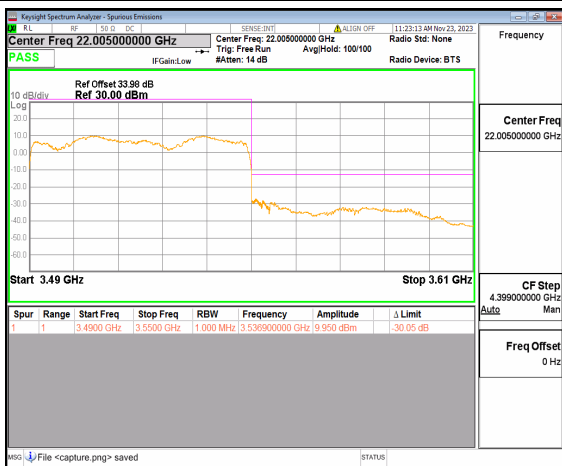

n77(3450-3550MHz) 60M DFT-s-OFDM QPSK Outer_Full Low

n77(3450-3550MHz) 60M DFT-s-OFDM BPSK Outer_Full High