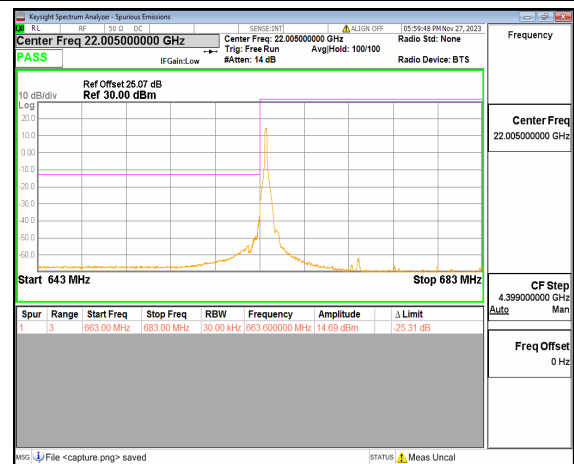

n71 15M DFT-s-OFDM QPSK Edge_1RB_Right High

n71 20M DFT-s-OFDM BPSK Edge_1RB_Left Low