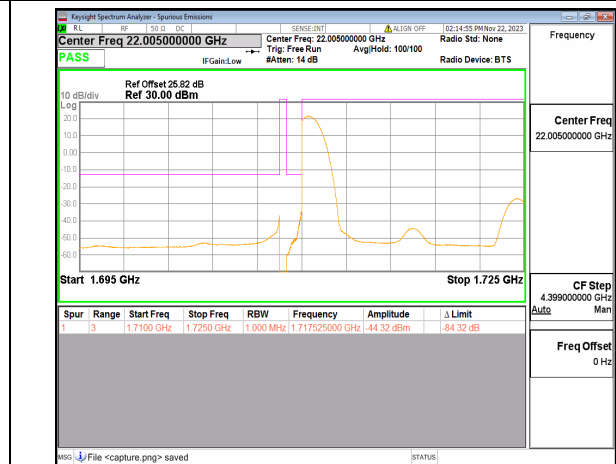

n66 10M DFT-s-OFDM BPSK Edge\_1RB\_Right High

n66 10M DFT-s-OFDM QPSK Outer\_Full High

n66 10M DFT-s-OFDM QPSK Edge\_1RB\_Right High

n66 15M DFT-s-OFDM BPSK Outer\_Full Low

n66 15M DFT-s-OFDM BPSK Edge\_1RB\_Left Low