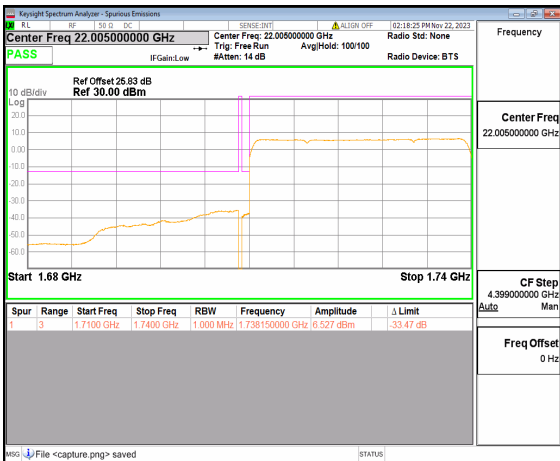

n66 20M DFT-s-OFDM BPSK Outer\_Full High

n66 20M DFT-s-OFDM BPSK Edge\_1RB\_Right High

n66 20M DFT-s-OFDM QPSK Outer\_Full High

n66 20M DFT-s-OFDM QPSK Edge\_1RB\_Right High

n66 30M DFT-s-OFDM BPSK Outer\_Full Low