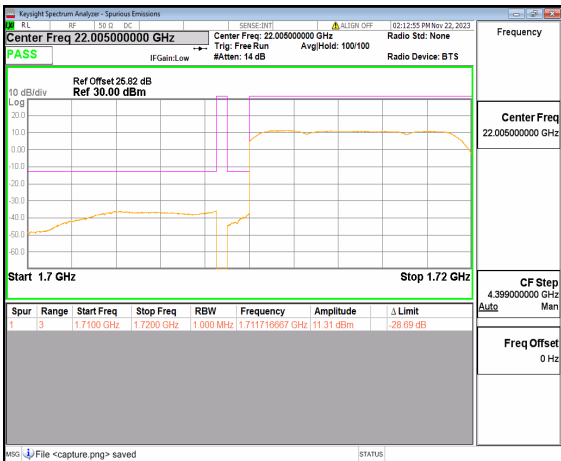

n66 5M DFT-s-OFDM QPSK Edge\_1RB\_Left Low

n66 5M DFT-s-OFDM BPSK Outer\_Full High

n66 5M DFT-s-OFDM BPSK Edge\_1RB\_Right High

n66 5M DFT-s-OFDM QPSK Outer\_Full High

n66 5M DFT-s-OFDM QPSK Edge\_1RB\_Right High