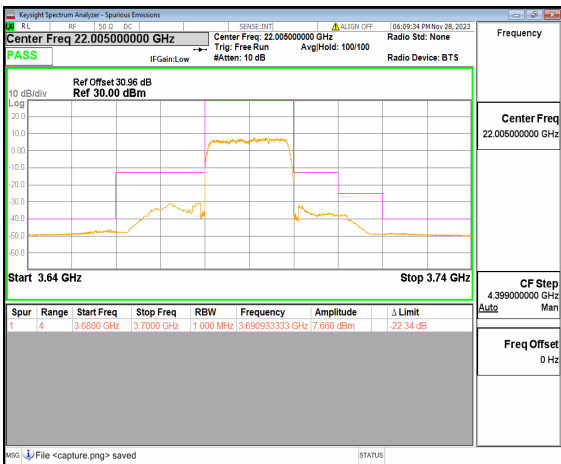

n48 20M DFT-s-OFDM BPSK Outer_Full Mid

n48 20M DFT-s-OFDM BPSK Outer_Full High