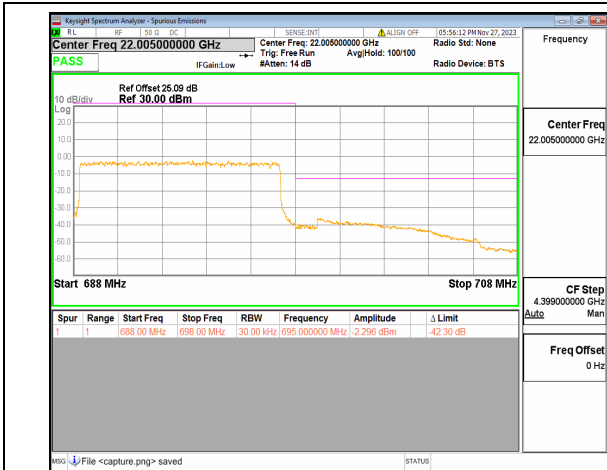

n71 10M DFT-s-OFDM QPSK Outer_Full High