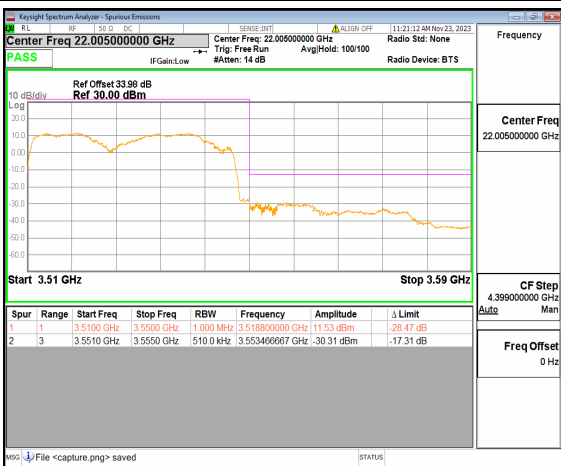

n77(3450-3550MHz) 40M DFT-s-OFDM BPSK Outer_Full High

n77(3450-3550MHz) 40M DFT-s-OFDM QPSK Outer_Full High