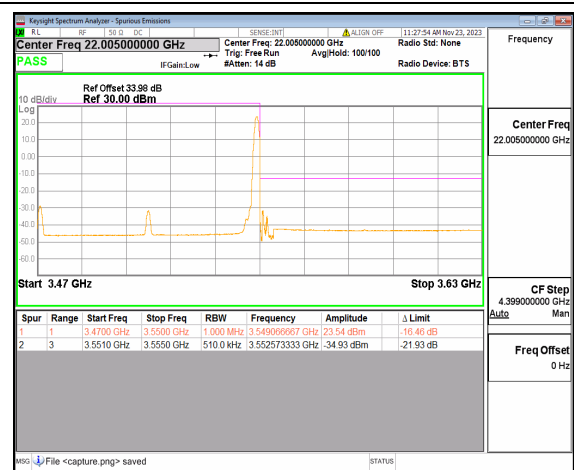

n77(3450-3550MHz) 80M DFT-s-OFDM BPSK  
Edge\_1RB\_Left Low

n77(3450-3550MHz) 80M DFT-s-OFDM QPSK  
Outer\_Full Low

n77(3450-3550MHz) 80M DFT-s-OFDM QPSK  
Edge\_1RB\_Left Low

n77(3450-3550MHz) 80M DFT-s-OFDM BPSK Outer\_Full High