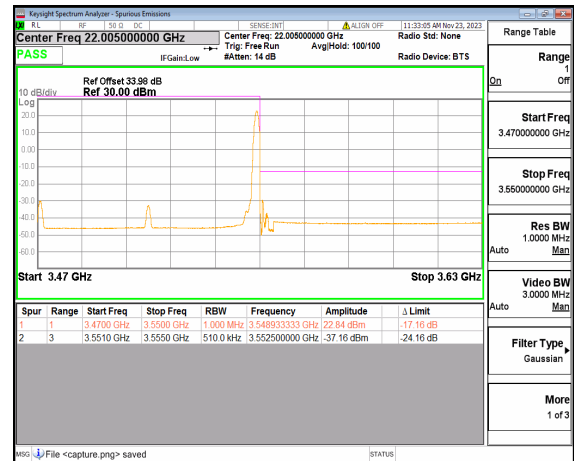

n77(3450-3550MHz) 80M DFT-s-OFDM BPSK Edge_1RB_Right High

n77(3450-3550MHz) 80M DFT-s-OFDM QPSK Edge_1RB_Right High