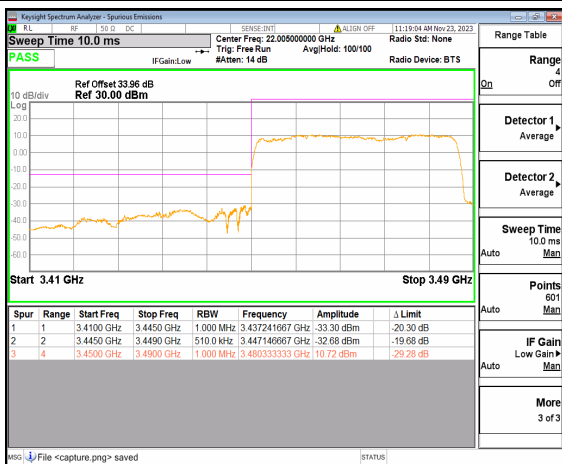

n77(3450-3550MHz) 30M DFT-s-OFDM QPSK
Outer_Full High

n77(3450-3550MHz) 40M DFT-s-OFDM BPSK
Outer_Full Low