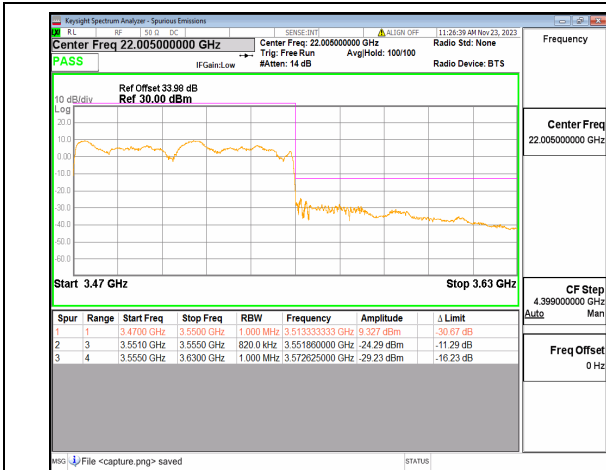

n77(3450-3550MHz) 80M DFT-s-OFDM BPSK  
Edge\_1RB\_Left Low

n77(3450-3550MHz) 80M DFT-s-OFDM QPSK  
Outer\_Full Low

n77(3450-3550MHz) 80M DFT-s-OFDM QPSK  
Edge\_1RB\_Left Low

n77(3450-3550MHz) 80M DFT-s-OFDM BPSK Outer\_Full High