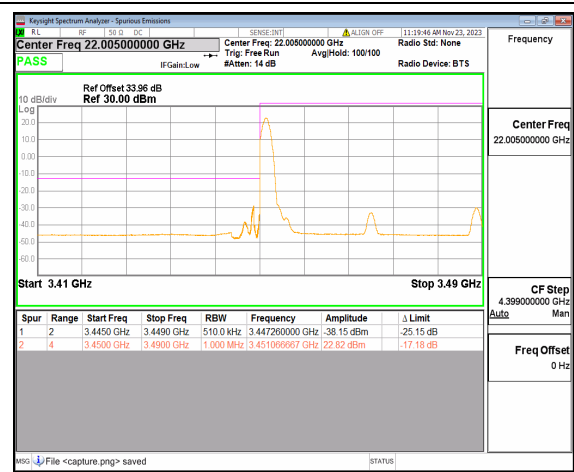

n77(3450-3550MHz) 40M DFT-s-OFDM BPSK
Edge_1RB_Left Low

n77(3450-3550MHz) 40M DFT-s-OFDM QPSK Edge_1RB_Left Low