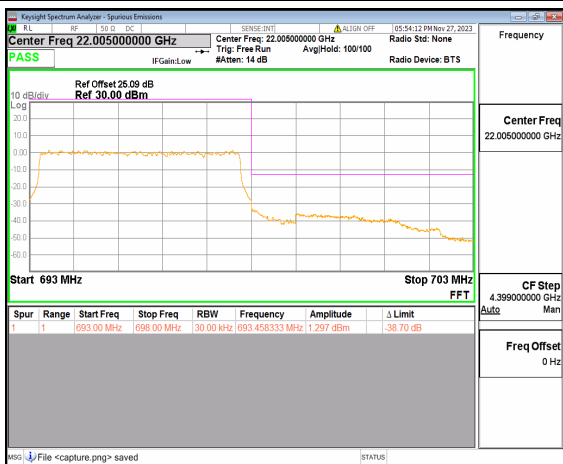

n71 5M DFT-s-OFDM BPSK Outer_Full High

n71 5M DFT-s-OFDM QPSK Outer_Full High