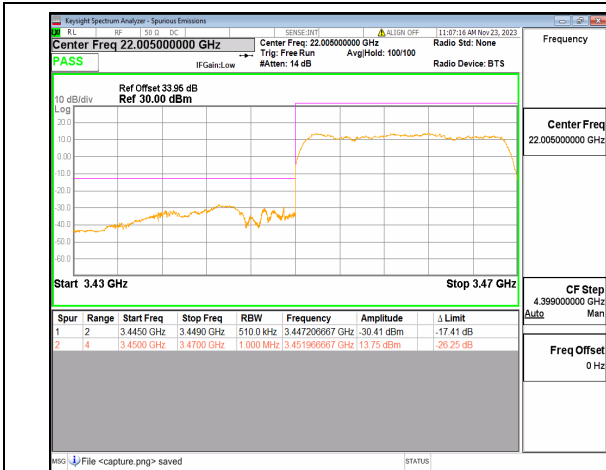

n71 20M DFT-s-OFDM BPSK Outer\_Full High

n71 20M DFT-s-OFDM BPSK Edge\_1RB\_Right High

n71 20M DFT-s-OFDM QPSK Outer\_Full High

n71 20M DFT-s-OFDM QPSK Edge\_1RB\_Right High

n77(3450-3550MHz) 20M DFT-s-OFDM BPSK Outer\_Full Low