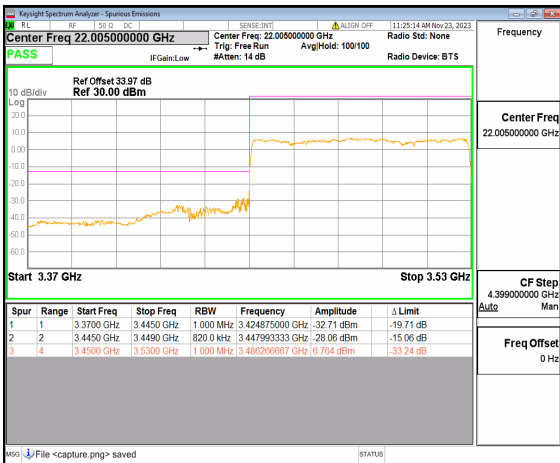

n77(3450-3550MHz) 60M DFT-s-OFDM QPSK
Outer_Full High

n77(3450-3550MHz) 80M DFT-s-OFDM BPSK
Outer_Full Low