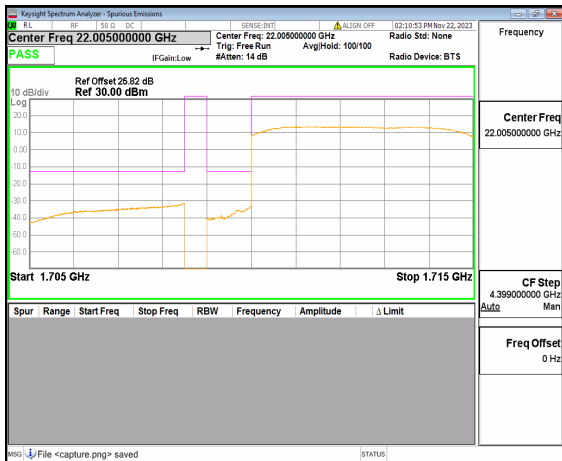

n48 40M DFT-s-OFDM QPSK Outer\_Full Mid

n48 40M DFT-s-OFDM BPSK Outer\_Full High

n48 40M DFT-s-OFDM QPSK Outer\_Full High

n66 5M DFT-s-OFDM BPSK Outer\_Full Low

n66 5M DFT-s-OFDM BPSK Edge\_1RB\_Left Low

n66 5M DFT-s-OFDM QPSK Outer\_Full Low