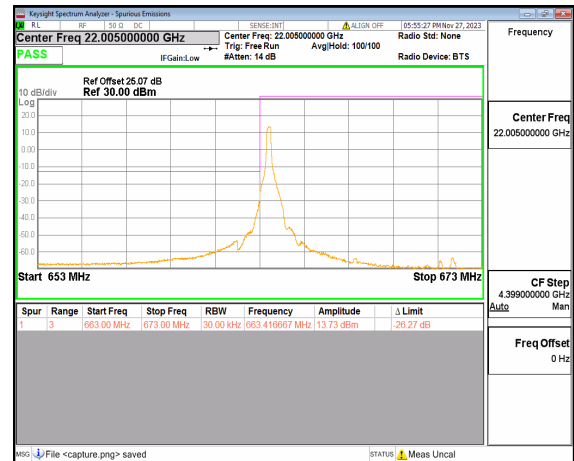

n71 10M DFT-s-OFDM BPSK Edge_1RB_Left Low

n71 10M DFT-s-OFDM QPSK Edge_1RB_Left Low