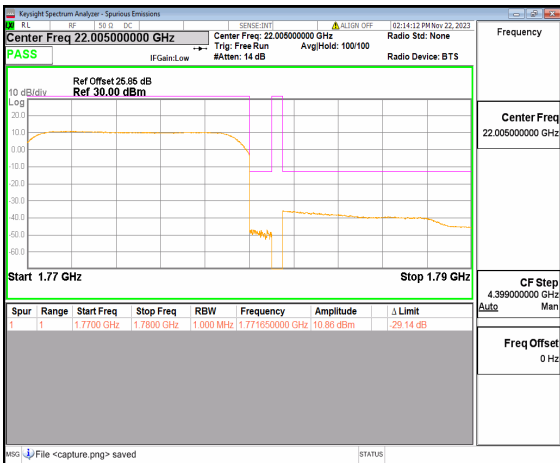

n66 10M DFT-s-OFDM BPSK Outer_Full High

n66 10M DFT-s-OFDM QPSK Outer_Full High