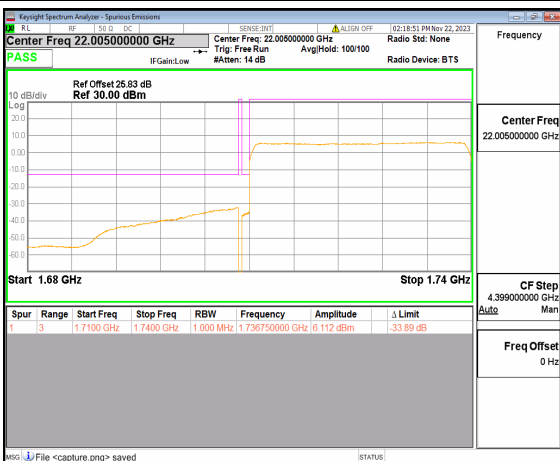

n66 30M DFT-s-OFDM BPSK Outer_Full Low

n66 30M DFT-s-OFDM QPSK Outer_Full Low