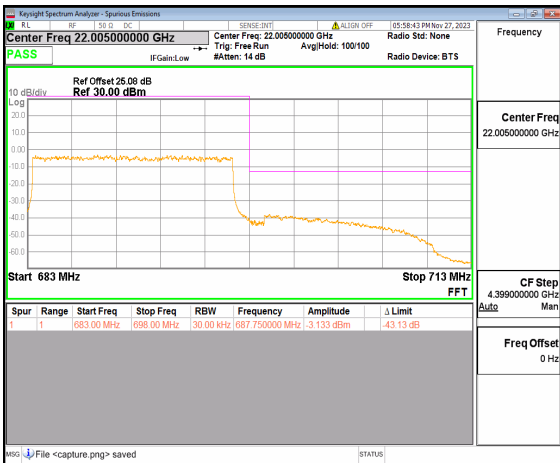

n71 15M DFT-s-OFDM QPSK Outer\_Full Low

n71 15M DFT-s-OFDM QPSK Edge\_1RB\_Left Low

n71 15M DFT-s-OFDM BPSK Outer\_Full High

n71 15M DFT-s-OFDM BPSK Edge\_1RB\_Right High

n71 15M DFT-s-OFDM QPSK Outer\_Full High