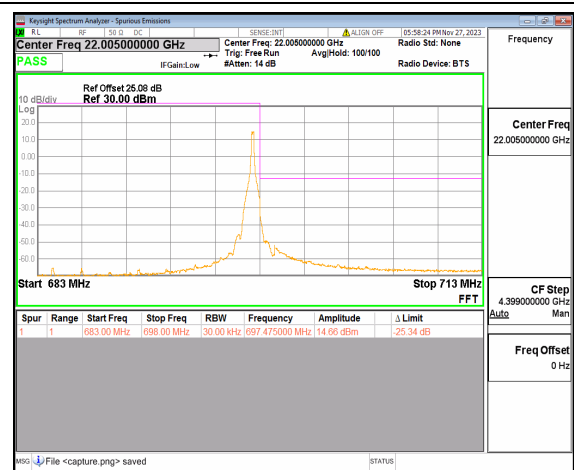

n71 15M DFT-s-OFDM QPSK Outer\_Full Low

n71 15M DFT-s-OFDM QPSK Edge\_1RB\_Left Low

n71 15M DFT-s-OFDM BPSK Outer\_Full High

n71 15M DFT-s-OFDM BPSK Edge\_1RB\_Right High

n71 15M DFT-s-OFDM QPSK Outer\_Full High