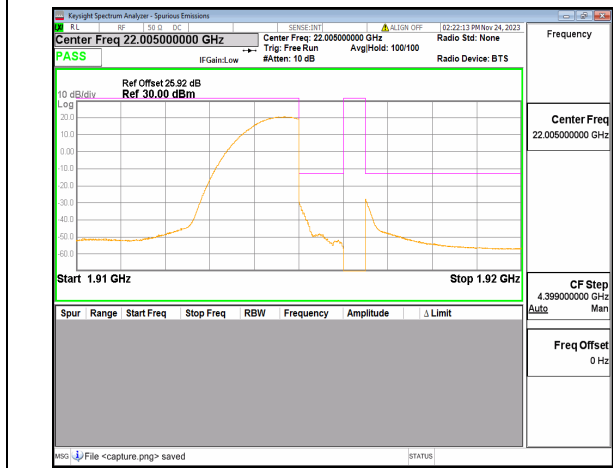

n25 5M DFT-s-OFDM QPSK Edge\_1RB\_Left Low

n25 5M DFT-s-OFDM BPSK Outer\_Full High

n25 5M DFT-s-OFDM BPSK Edge\_1RB\_Right High

n25 5M DFT-s-OFDM QPSK Outer\_Full High

n25 5M DFT-s-OFDM QPSK Edge\_1RB\_Right High