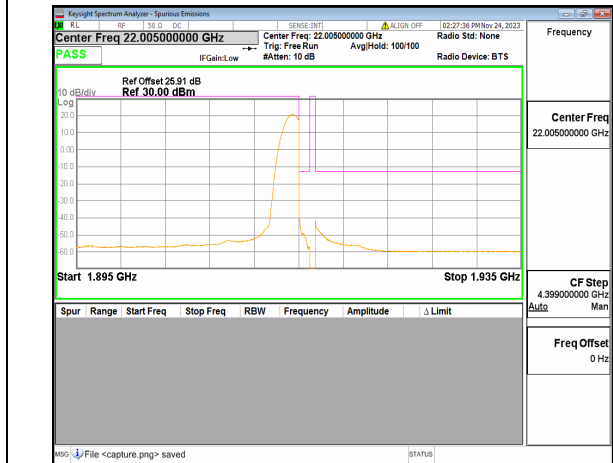

n25 20M DFT-s-OFDM BPSK Edge_1RB_Right High

n25 20M DFT-s-OFDM QPSK Edge_1RB_Right High