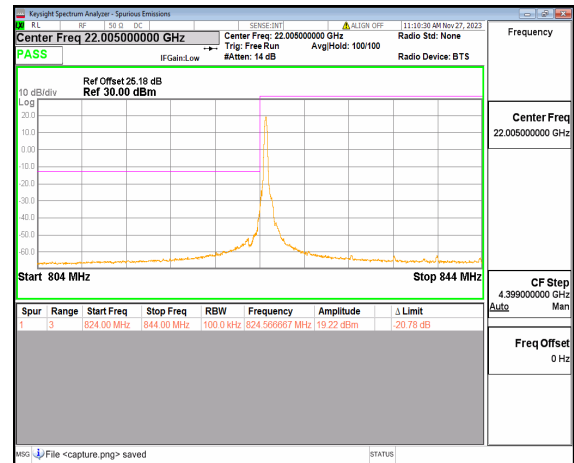

n26(824-849MHz) 15M DFT-s-OFDM BPSK  
Edge\_1RB\_Right High

n26(824-849MHz) 15M DFT-s-OFDM QPSK  
Outer\_Full High

n26(824-849MHz) 15M DFT-s-OFDM QPSK  
Edge\_1RB\_Right High

n26(824-849MHz) 20M DFT-s-OFDM BPSK  
Outer\_Full Low