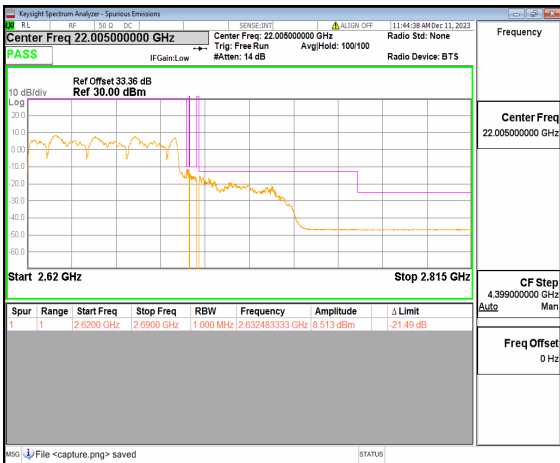

n41 60M DFT-s-OFDM QPSK Edge\_1RB\_Right High

n41 70M DFT-s-OFDM BPSK Outer\_Full Low

n41 70M DFT-s-OFDM BPSK Edge\_1RB\_Left Low

n41 70M DFT-s-OFDM QPSK Outer\_Full Low

n41 70M DFT-s-OFDM QPSK Edge\_1RB\_Left Low