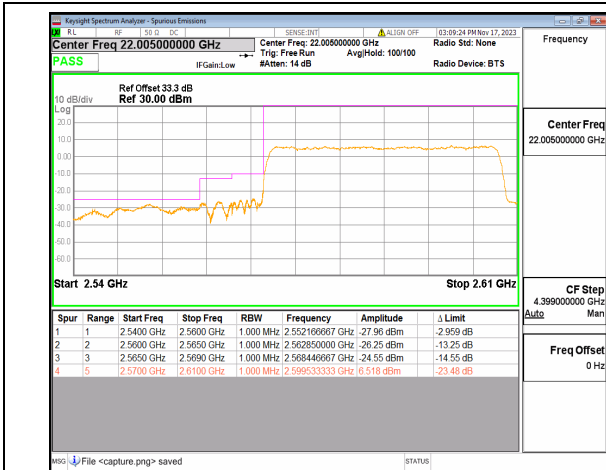

n38 30M DFT-s-OFDM BPSK Edge\_1RB\_Right High

n38 30M DFT-s-OFDM QPSK Outer\_Full High

n38 30M DFT-s-OFDM QPSK Edge\_1RB\_Right High

n38 40M DFT-s-OFDM BPSK Outer\_Full Low

n38 40M DFT-s-OFDM BPSK Edge\_1RB\_Left Low