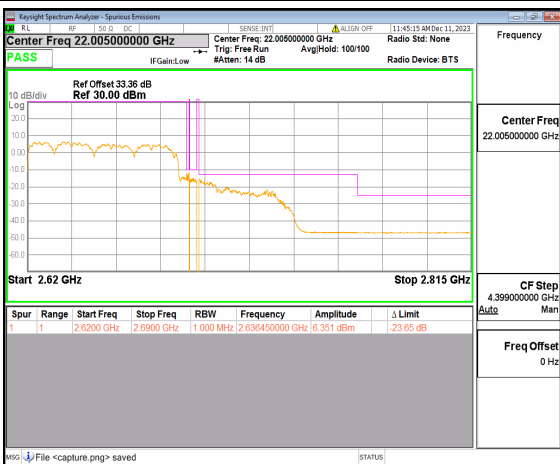

n41 70M DFT-s-OFDM BPSK Outer_Full High

n41 70M DFT-s-OFDM QPSK Outer_Full High