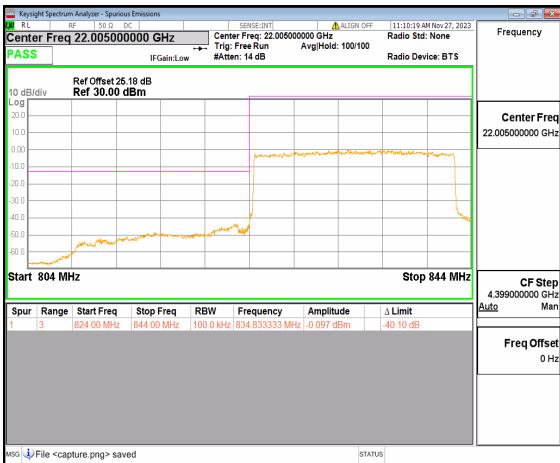

n26(824-849MHz) 15M DFT-s-OFDM QPSK
Outer_Full High

n26(824-849MHz) 20M DFT-s-OFDM BPSK
Outer_Full Low