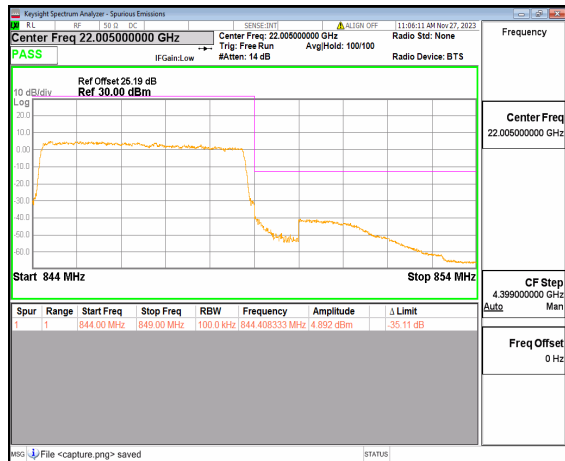

n26(824-849MHz) 5M DFT-s-OFDM BPSK
Outer_Full High

n26(824-849MHz) 5M DFT-s-OFDM QPSK
Outer_Full High