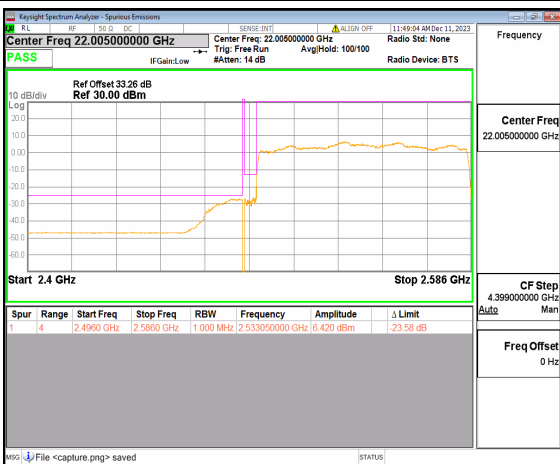

n41 80M DFT-s-OFDM QPSK Outer\_Full High

n41 80M DFT-s-OFDM QPSK Edge\_1RB\_Right High

n41 90M DFT-s-OFDM BPSK Outer\_Full Low

n41 90M DFT-s-OFDM BPSK Edge\_1RB\_Left Low

n41 90M DFT-s-OFDM QPSK Outer\_Full Low