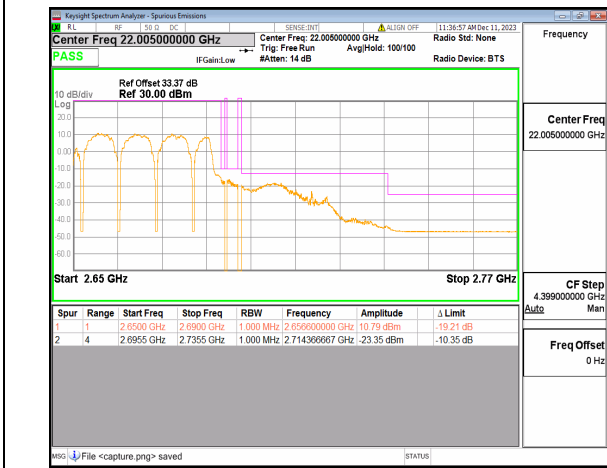

n41 40M DFT-s-OFDM QPSK Outer_Full Low

n41 40M DFT-s-OFDM BPSK Outer_Full High