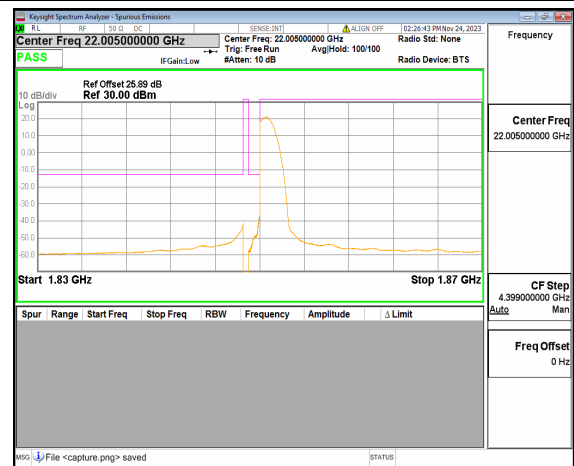

n25 15M DFT-s-OFDM QPSK Edge\_1RB\_Right High

n25 20M DFT-s-OFDM BPSK Outer\_Full Low

n25 20M DFT-s-OFDM BPSK Edge\_1RB\_Left Low

n25 20M DFT-s-OFDM QPSK Outer\_Full Low

n25 20M DFT-s-OFDM QPSK Edge\_1RB\_Left Low