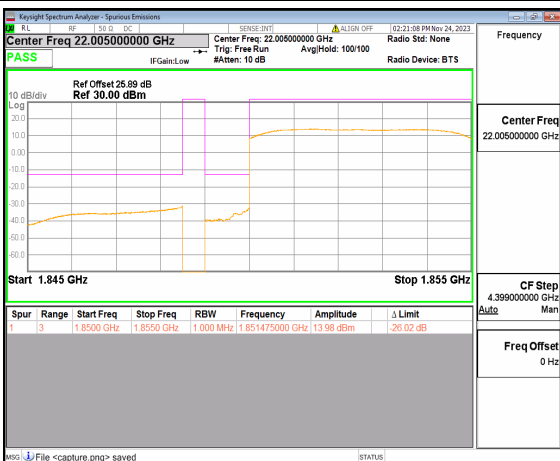

n14 10M DFT-s-OFDM QPSK Outer\_Full High

n14 10M DFT-s-OFDM QPSK Edge\_1RB\_Right High

n25 5M DFT-s-OFDM BPSK Outer\_Full Low

n25 5M DFT-s-OFDM BPSK Edge\_1RB\_Left Low

n25 5M DFT-s-OFDM QPSK Outer\_Full Low