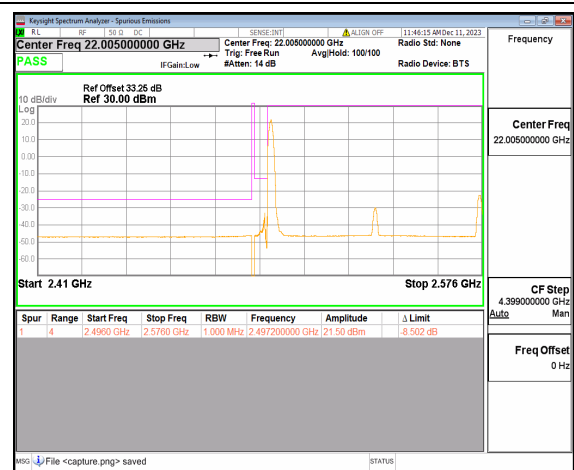

n41 70M DFT-s-OFDM BPSK Outer\_Full High

n41 70M DFT-s-OFDM BPSK Edge\_1RB\_Right High

n41 70M DFT-s-OFDM QPSK Outer\_Full High

n41 70M DFT-s-OFDM QPSK Edge\_1RB\_Right High

n41 80M DFT-s-OFDM BPSK Outer\_Full Low