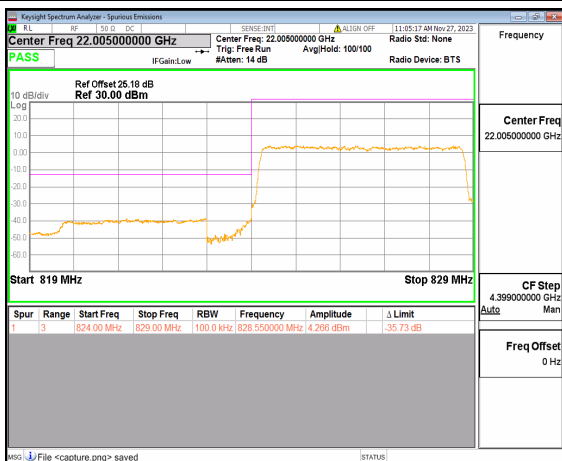

n26(814-824MHz) 10M DFT-s-OFDM BPSK  
Edge\_1RB\_Right High

n26(814-824MHz) 10M DFT-s-OFDM QPSK  
Outer\_Full High

n26(814-824MHz) 10M DFT-s-OFDM QPSK  
Edge\_1RB\_Right High

n26(824-849MHz) 5M DFT-s-OFDM BPSK  
Outer\_Full Low

n26(824-849MHz) 5M DFT-s-OFDM BPSK  
Edge\_1RB\_Left Low

n26(824-849MHz) 5M DFT-s-OFDM QPSK  
Outer\_Full Low

n26(824-849MHz) 5M DFT-s-OFDM QPSK  
Edge\_1RB\_Left Low

n26(824-849MHz) 5M DFT-s-OFDM BPSK  
Outer\_Full High