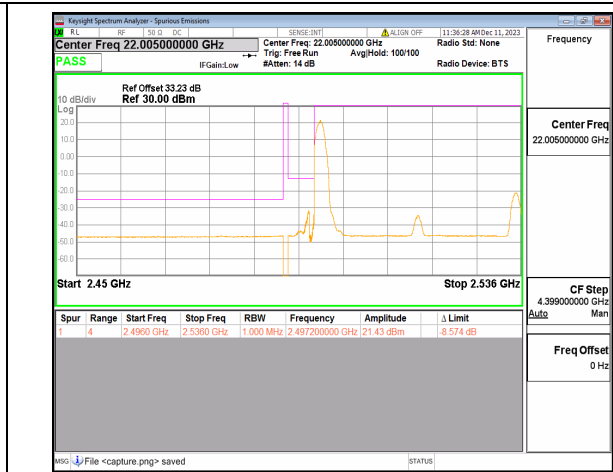

n41 30M DFT-s-OFDM QPSK Outer\_Full High

n41 30M DFT-s-OFDM QPSK Edge\_1RB\_Right High

n41 40M DFT-s-OFDM BPSK Outer\_Full Low

n41 40M DFT-s-OFDM BPSK Edge\_1RB\_Left Low

n41 40M DFT-s-OFDM QPSK Outer\_Full Low