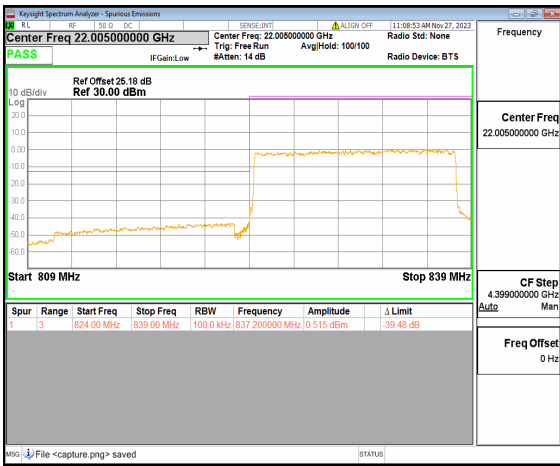

n26(824-849MHz) 15M DFT-s-OFDM BPSK
Outer_Full Low

n26(824-849MHz) 15M DFT-s-OFDM QPSK
Outer_Full Low