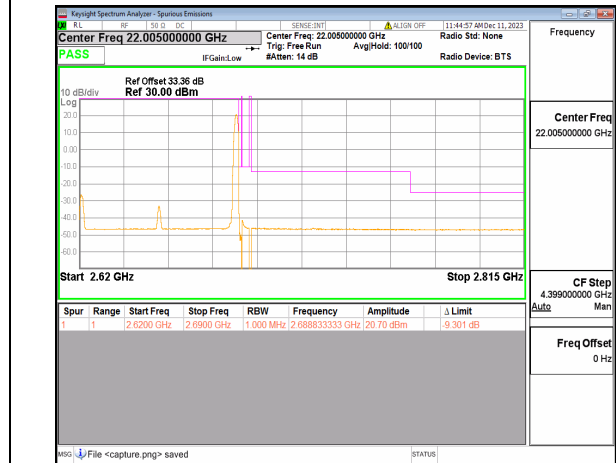

n41 70M DFT-s-OFDM QPSK Edge_1RB_Left Low

n41 70M DFT-s-OFDM BPSK Edge_1RB_Right High