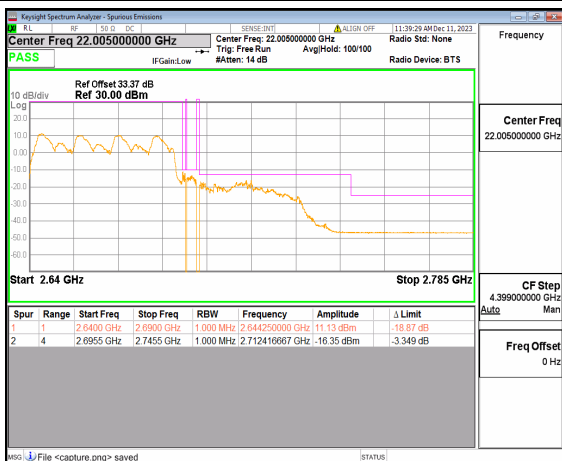

n41 50M DFT-s-OFDM BPSK Outer\_Full Low

n41 50M DFT-s-OFDM BPSK Edge\_1RB\_Left Low

n41 50M DFT-s-OFDM QPSK Outer\_Full Low

n41 50M DFT-s-OFDM QPSK Edge\_1RB\_Left Low

n41 50M DFT-s-OFDM BPSK Outer\_Full High