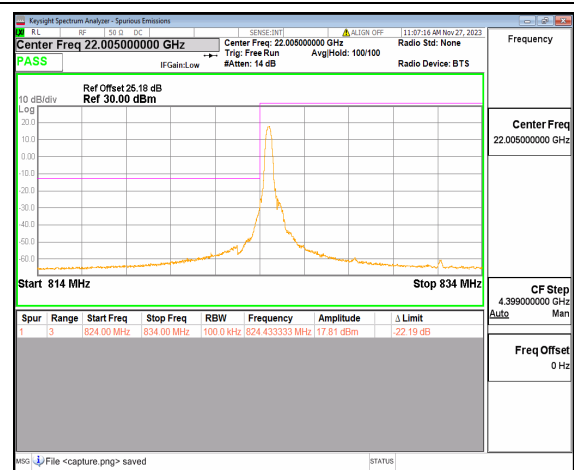

n26(824-849MHz) 10M DFT-s-OFDM BPSK
Edge_1RB_Left Low

n26(824-849MHz) 10M DFT-s-OFDM QPSK
Edge_1RB_Left Low