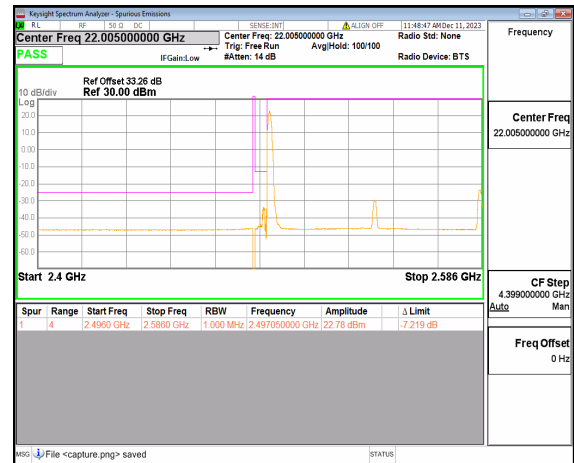

n41 80M DFT-s-OFDM QPSK Edge_1RB_Right High

n41 90M DFT-s-OFDM BPSK Edge_1RB_Left Low