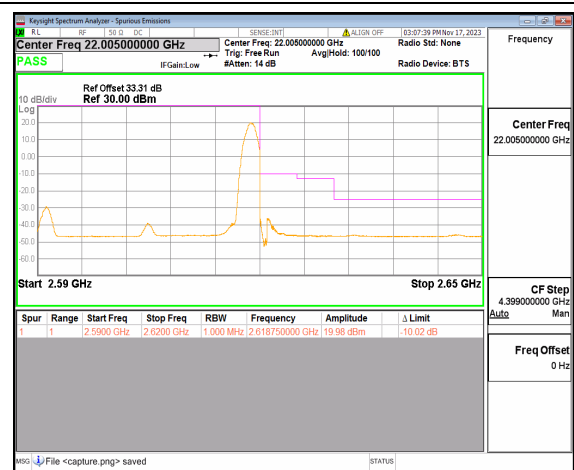

n38 30M DFT-s-OFDM BPSK Outer\_Full Low

n38 30M DFT-s-OFDM BPSK Edge\_1RB\_Left Low

n38 30M DFT-s-OFDM QPSK Outer\_Full Low

n38 30M DFT-s-OFDM QPSK Edge\_1RB\_Left Low

n38 30M DFT-s-OFDM BPSK Outer\_Full High