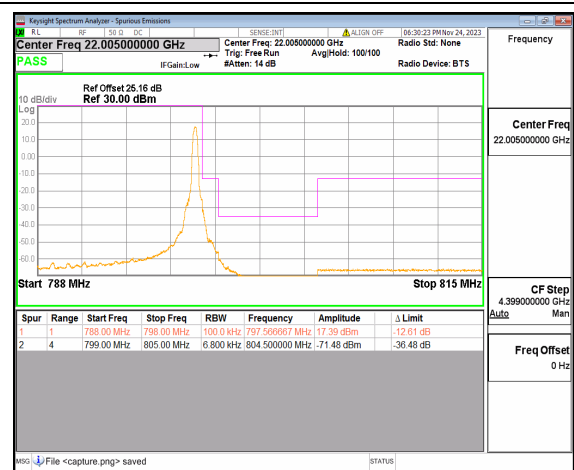

n14 10M DFT-s-OFDM QPSK Outer\_Full High

n14 10M DFT-s-OFDM QPSK Edge\_1RB\_Right High

n25 5M DFT-s-OFDM BPSK Outer\_Full Low

n25 5M DFT-s-OFDM BPSK Edge\_1RB\_Left Low

n25 5M DFT-s-OFDM QPSK Outer\_Full Low