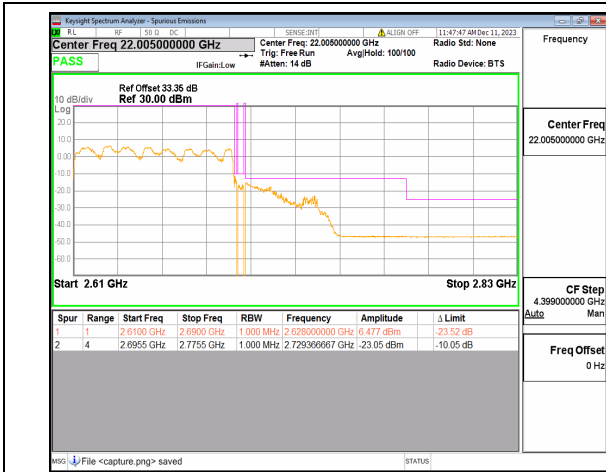

n41 80M DFT-s-OFDM BPSK Edge\_1RB\_Left Low

n41 80M DFT-s-OFDM QPSK Outer\_Full Low

n41 80M DFT-s-OFDM QPSK Edge\_1RB\_Left Low

n41 80M DFT-s-OFDM BPSK Outer\_Full High

n41 80M DFT-s-OFDM BPSK Edge\_1RB\_Right High