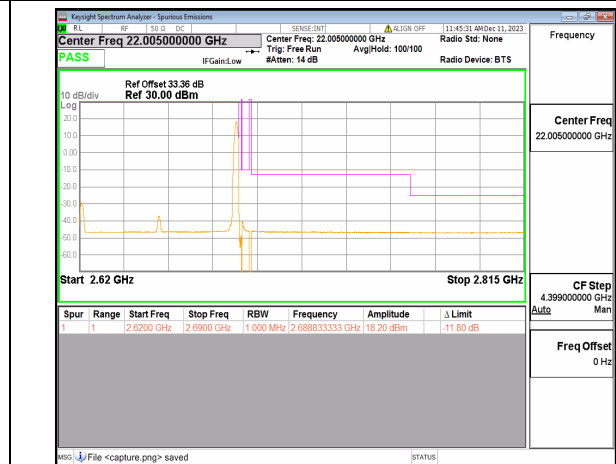

n41 70M DFT-s-OFDM BPSK Edge_1RB_Right High

n41 70M DFT-s-OFDM QPSK Edge_1RB_Right High