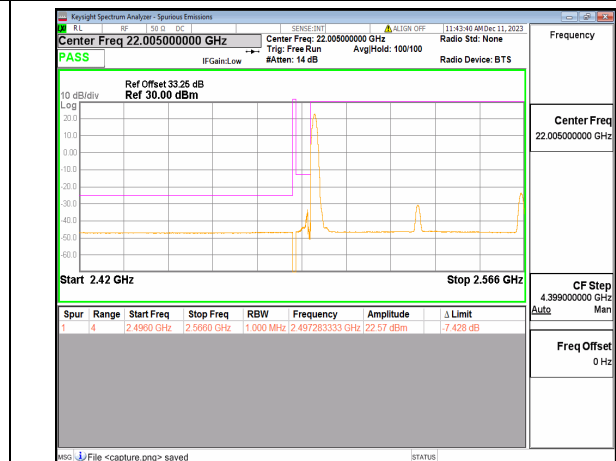

n41 60M DFT-s-OFDM QPSK Edge_1RB_Right High

n41 70M DFT-s-OFDM BPSK Edge_1RB_Left Low