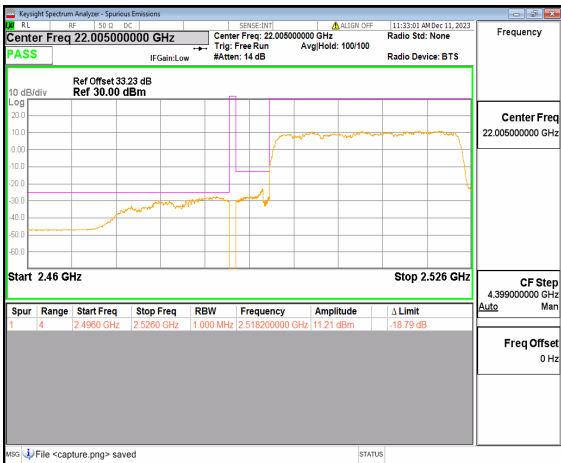

n41 20M DFT-s-OFDM BPSK Outer\_Full High

n41 20M DFT-s-OFDM BPSK Edge\_1RB\_Right High

n41 20M DFT-s-OFDM QPSK Outer\_Full High

n41 20M DFT-s-OFDM QPSK Edge\_1RB\_Right High

n41 30M DFT-s-OFDM BPSK Outer\_Full Low