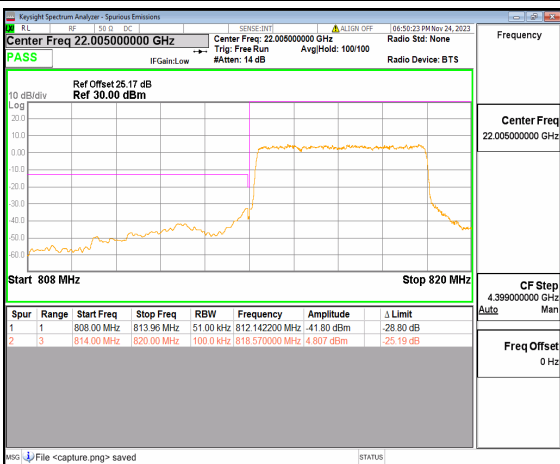

n25 20M DFT-s-OFDM BPSK Outer\_Full High

n25 20M DFT-s-OFDM BPSK Edge\_1RB\_Right High

n25 20M DFT-s-OFDM QPSK Outer\_Full High

n25 20M DFT-s-OFDM QPSK Edge\_1RB\_Right High

n26(814-824MHz) 5M DFT-s-OFDM BPSK Outer\_Full Low

n26(814-824MHz) 5M DFT-s-OFDM BPSK Edge\_1RB\_Left Low

n26(814-824MHz) 5M DFT-s-OFDM QPSK  
Outer\_Full Low

n26(814-824MHz) 5M DFT-s-OFDM QPSK  
Edge\_1RB\_Left Low

n26(814-824MHz) 5M DFT-s-OFDM BPSK  
Outer\_Full High