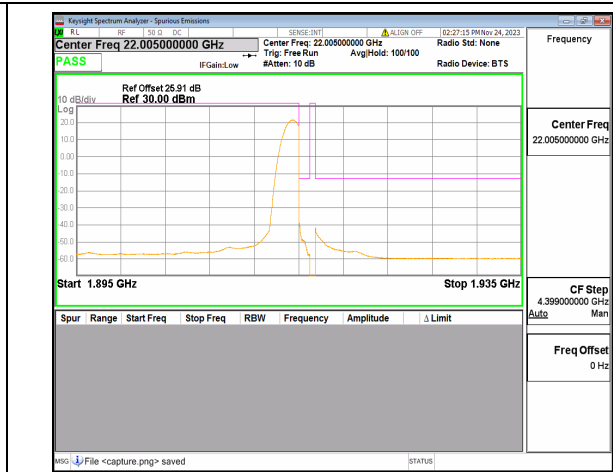

n25 20M DFT-s-OFDM QPSK Edge_1RB_Left Low

n25 20M DFT-s-OFDM BPSK Edge_1RB_Right High