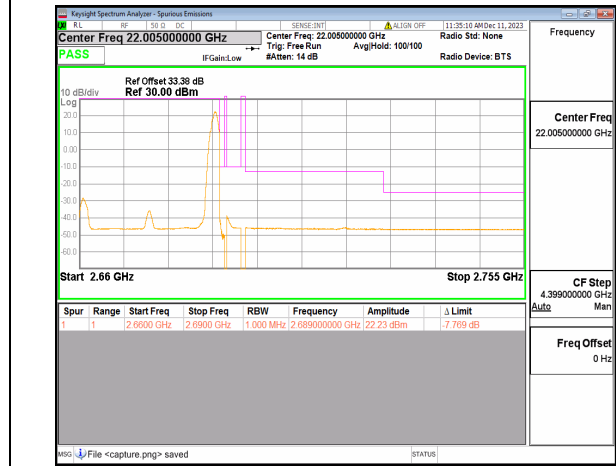

n41 30M DFT-s-OFDM BPSK Edge_1RB_Right High

n41 30M DFT-s-OFDM QPSK Edge_1RB_Right High