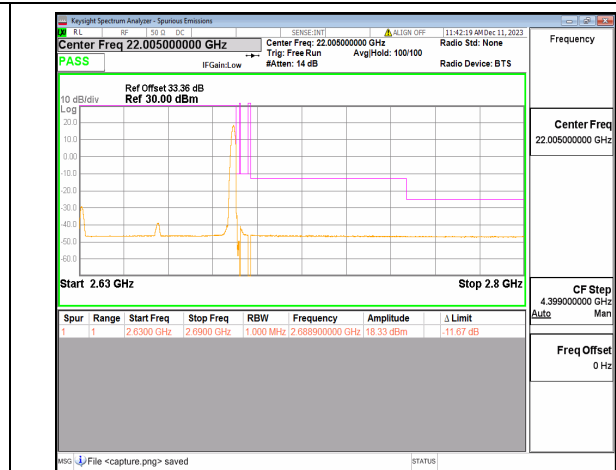

n41 60M DFT-s-OFDM QPSK Edge_1RB_Left Low

n41 60M DFT-s-OFDM BPSK Edge_1RB_Right High