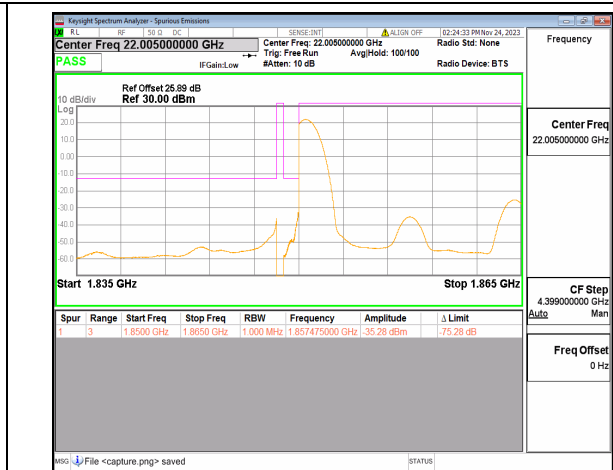

n25 10M DFT-s-OFDM BPSK Edge\_1RB\_Right High

n25 10M DFT-s-OFDM QPSK Outer\_Full High

n25 10M DFT-s-OFDM QPSK Edge\_1RB\_Right High

n25 15M DFT-s-OFDM BPSK Outer\_Full Low

n25 15M DFT-s-OFDM BPSK Edge\_1RB\_Left Low