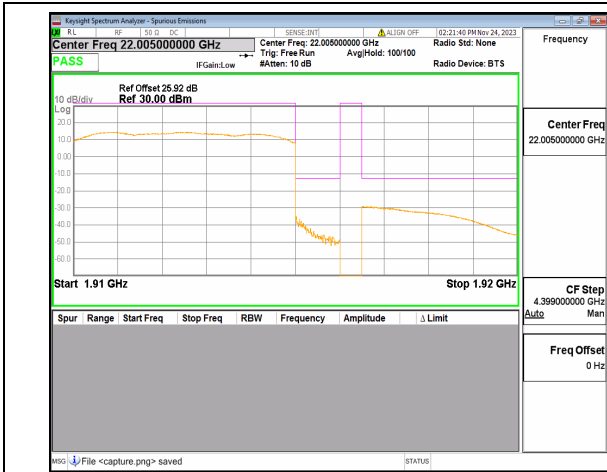

n25 5M DFT-s-OFDM BPSK Outer_Full High