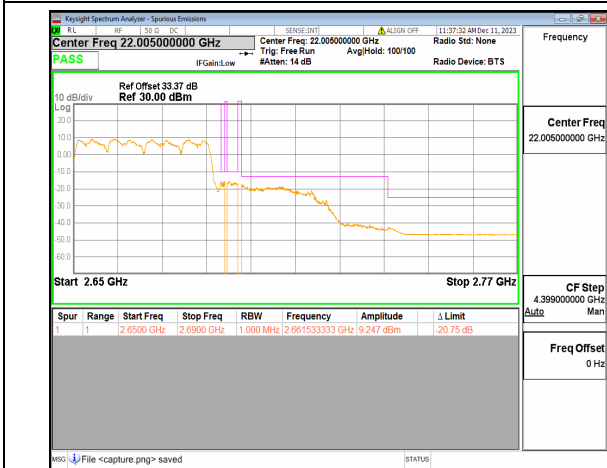

n41 40M DFT-s-OFDM BPSK Outer_Full High

n41 40M DFT-s-OFDM QPSK Outer_Full High