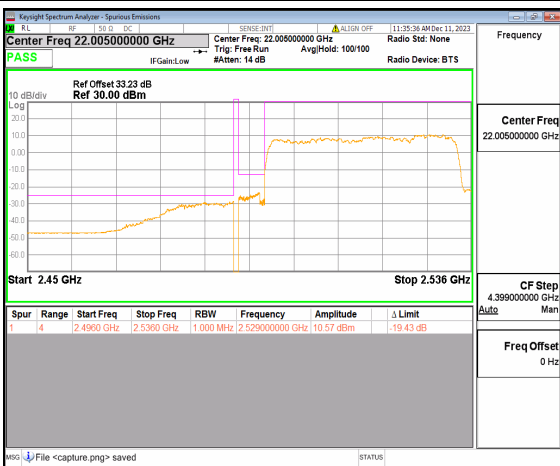

n41 30M DFT-s-OFDM QPSK Outer_Full High

n41 40M DFT-s-OFDM BPSK Outer_Full Low