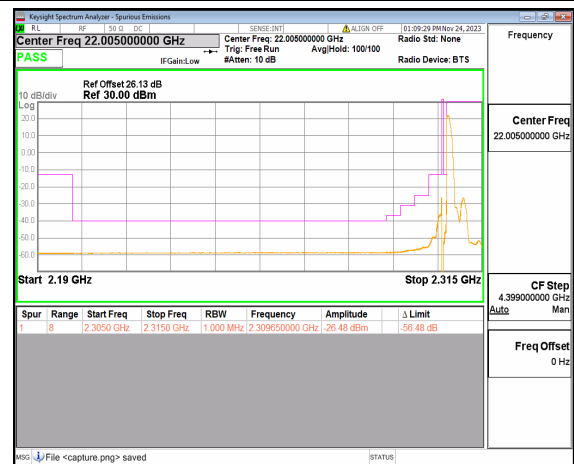

n26(824-849MHz) 20M DFT-s-OFDM BPSK  
Edge\_1RB\_Left Low

n26(824-849MHz) 20M DFT-s-OFDM QPSK  
Outer\_Full Low

n26(824-849MHz) 20M DFT-s-OFDM QPSK  
Edge\_1RB\_Left Low

n26(824-849MHz) 20M DFT-s-OFDM BPSK  
Outer\_Full High

n26(824-849MHz) 20M DFT-s-OFDM BPSK  
Edge\_1RB\_Right High

n26(824-849MHz) 20M DFT-s-OFDM QPSK  
Outer\_Full High

n26(824-849MHz) 20M DFT-s-OFDM QPSK  
Edge\_1RB\_Right High

n30 5M DFT-s-OFDM BPSK Outer\_Full Low