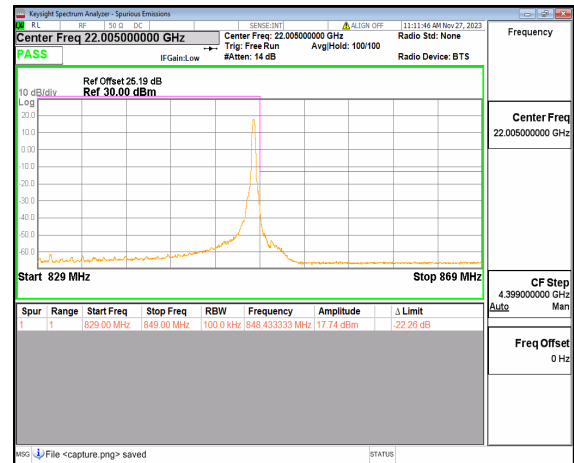

n26(824-849MHz) 20M DFT-s-OFDM BPSK
Edge_1RB_Right High

n26(824-849MHz) 20M DFT-s-OFDM QPSK
Edge_1RB_Right High