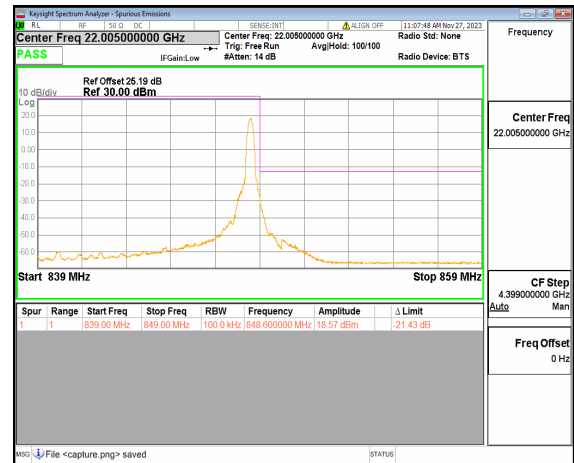

n26(824-849MHz) 10M DFT-s-OFDM BPSK  
Edge\_1RB\_Left Low

n26(824-849MHz) 10M DFT-s-OFDM QPSK  
Outer\_Full Low

n26(824-849MHz) 10M DFT-s-OFDM QPSK  
Edge\_1RB\_Left Low

n26(824-849MHz) 10M DFT-s-OFDM BPSK  
Outer\_Full High

n26(824-849MHz) 10M DFT-s-OFDM BPSK  
Edge\_1RB\_Right High

n26(824-849MHz) 10M DFT-s-OFDM QPSK  
Outer\_Full High

n26(824-849MHz) 10M DFT-s-OFDM QPSK  
Edge\_1RB\_Right High

n26(824-849MHz) 15M DFT-s-OFDM BPSK  
Outer\_Full Low