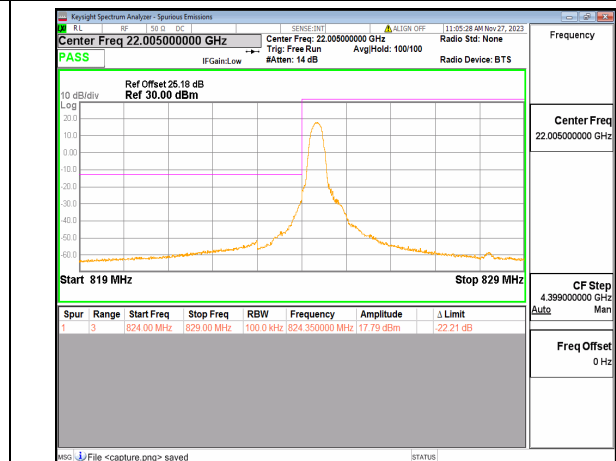

n26(824-849MHz) 5M DFT-s-OFDM BPSK
Edge_1RB_Left Low

n26(824-849MHz) 5M DFT-s-OFDM QPSK
Edge_1RB_Left Low