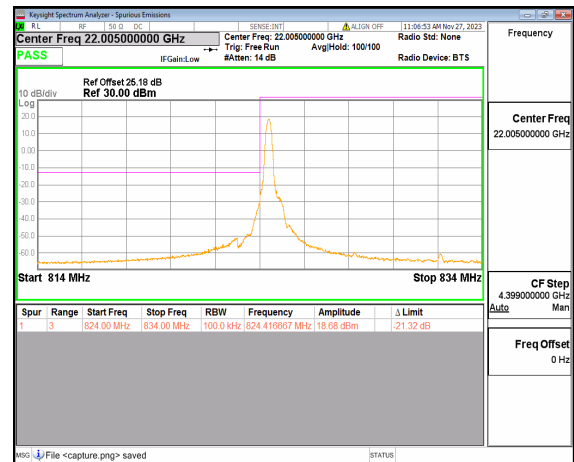

n26(824-849MHz) 5M DFT-s-OFDM BPSK  
Edge\_1RB\_Right High

n26(824-849MHz) 5M DFT-s-OFDM QPSK  
Outer\_Full High

n26(824-849MHz) 5M DFT-s-OFDM QPSK  
Edge\_1RB\_Right High

n26(824-849MHz) 10M DFT-s-OFDM BPSK  
Outer\_Full Low