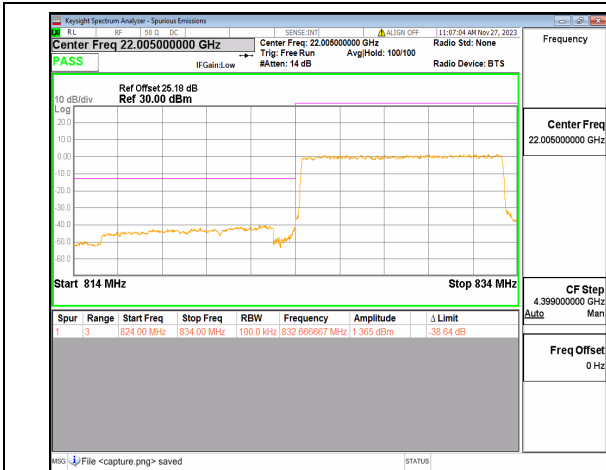

n26(824-849MHz) 10M DFT-s-OFDM QPSK
Outer_Full Low