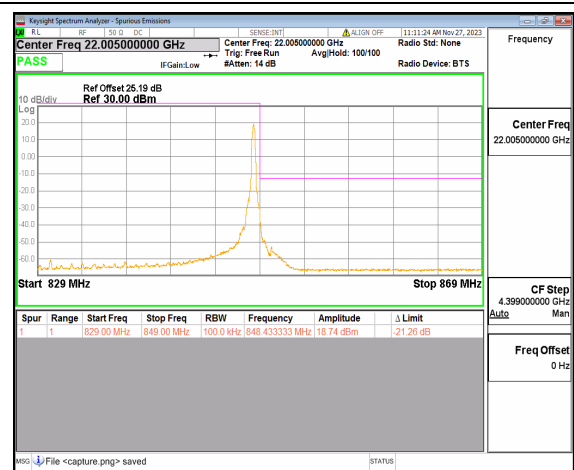

n26(824-849MHz) 20M DFT-s-OFDM BPSK  
Edge\_1RB\_Left Low

n26(824-849MHz) 20M DFT-s-OFDM QPSK  
Outer\_Full Low

n26(824-849MHz) 20M DFT-s-OFDM QPSK  
Edge\_1RB\_Left Low

n26(824-849MHz) 20M DFT-s-OFDM BPSK  
Outer\_Full High