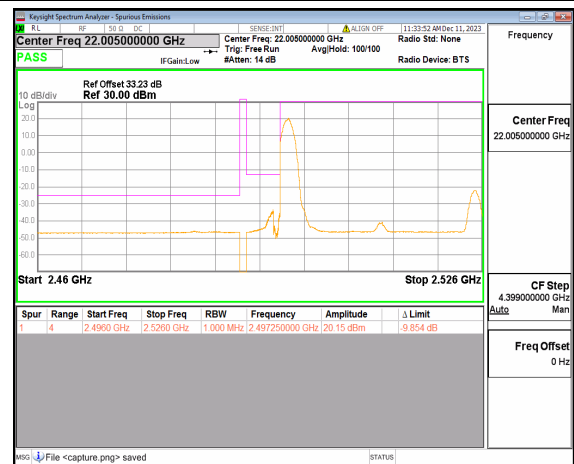

n41 30M DFT-s-OFDM BPSK Edge_1RB_Left Low

n41 30M DFT-s-OFDM QPSK Edge_1RB_Left Low