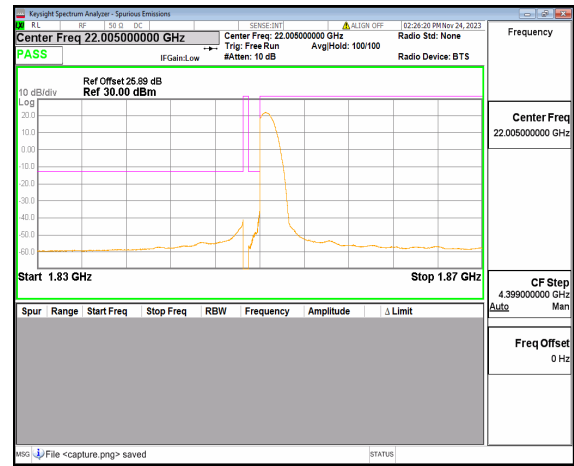

n25 15M DFT-s-OFDM QPSK Edge_1RB_Right High

n25 20M DFT-s-OFDM BPSK Edge_1RB_Left Low