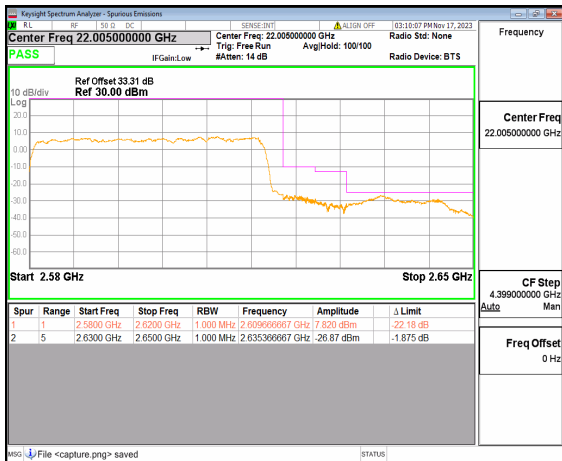

n38 40M DFT-s-OFDM QPSK Outer_Full Low

n38 40M DFT-s-OFDM BPSK Outer_Full High