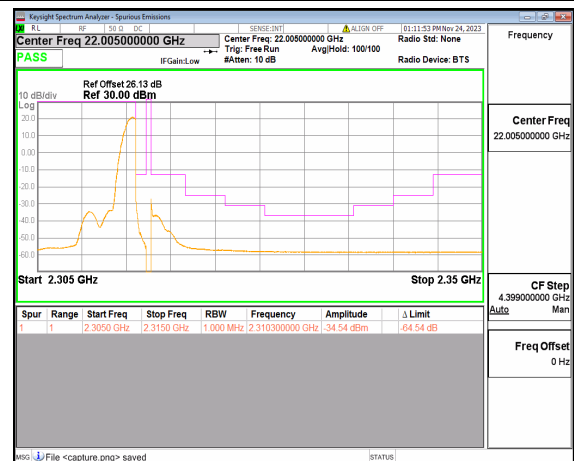

n30 5M DFT-s-OFDM BPSK Edge_1RB_Right High

n30 5M DFT-s-OFDM QPSK Edge_1RB_Right High