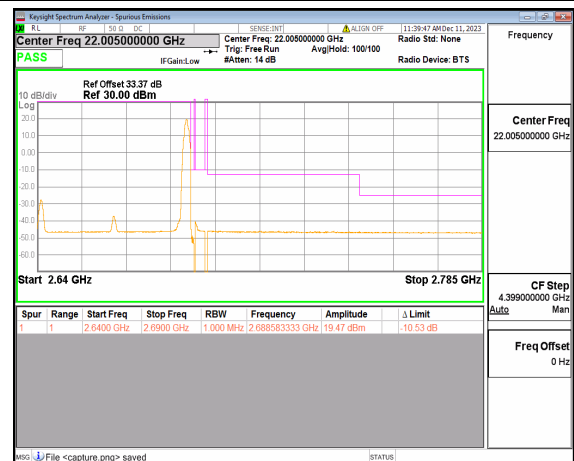

n41 50M DFT-s-OFDM BPSK Outer\_Full Low

n41 50M DFT-s-OFDM BPSK Edge\_1RB\_Left Low

n41 50M DFT-s-OFDM QPSK Outer\_Full Low

n41 50M DFT-s-OFDM QPSK Edge\_1RB\_Left Low

n41 50M DFT-s-OFDM BPSK Outer\_Full High