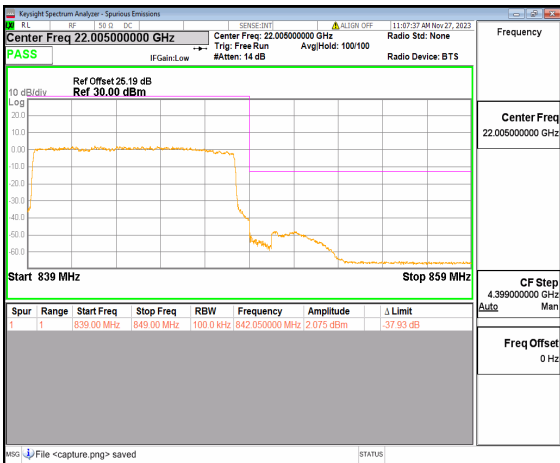

n26(824-849MHz) 10M DFT-s-OFDM QPSK
Outer_Full Low

n26(824-849MHz) 10M DFT-s-OFDM BPSK
Outer_Full High