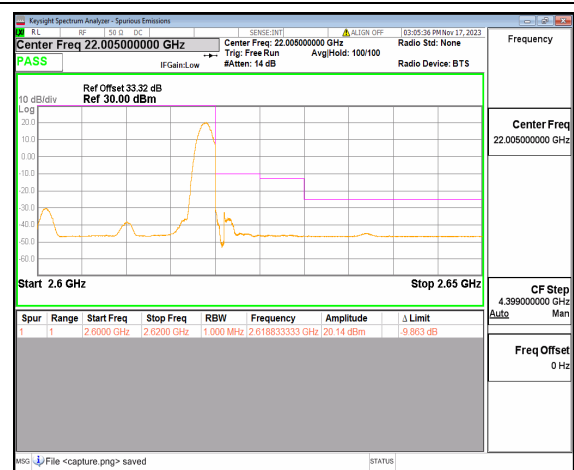

n38 20M DFT-s-OFDM QPSK Edge\_1RB\_Left Low

n38 20M DFT-s-OFDM BPSK Outer\_Full High

n38 20M DFT-s-OFDM BPSK Edge\_1RB\_Right High

n38 20M DFT-s-OFDM QPSK Outer\_Full High

n38 20M DFT-s-OFDM QPSK Edge\_1RB\_Right High