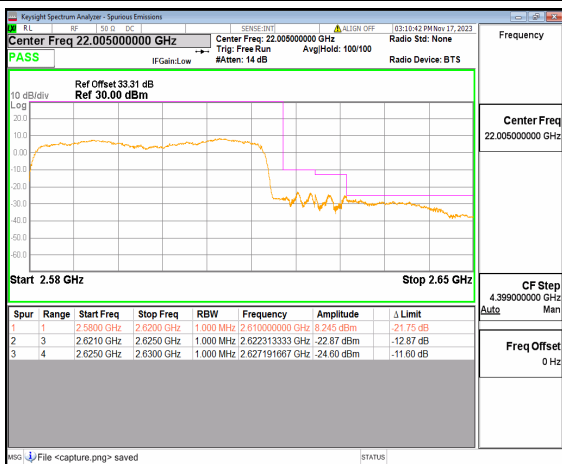

n38 40M DFT-s-OFDM QPSK Outer\_Full Low

n38 40M DFT-s-OFDM QPSK Edge\_1RB\_Left Low

n38 40M DFT-s-OFDM BPSK Outer\_Full High

n38 40M DFT-s-OFDM BPSK Edge\_1RB\_Right High

n38 40M DFT-s-OFDM QPSK Outer\_Full High