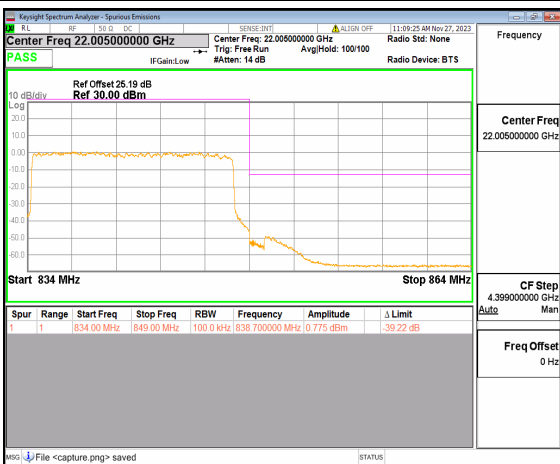

n26(824-849MHz) 15M DFT-s-OFDM QPSK
Outer_Full Low

n26(824-849MHz) 15M DFT-s-OFDM BPSK
Outer_Full High