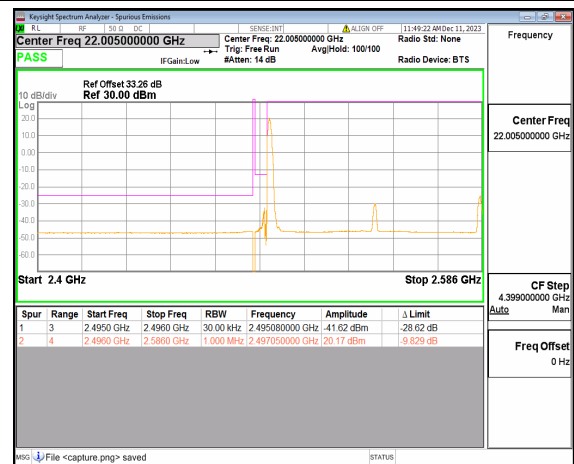

n41 80M DFT-s-OFDM QPSK Outer\_Full High

n41 80M DFT-s-OFDM QPSK Edge\_1RB\_Right High

n41 90M DFT-s-OFDM BPSK Outer\_Full Low

n41 90M DFT-s-OFDM BPSK Edge\_1RB\_Left Low

n41 90M DFT-s-OFDM QPSK Outer\_Full Low