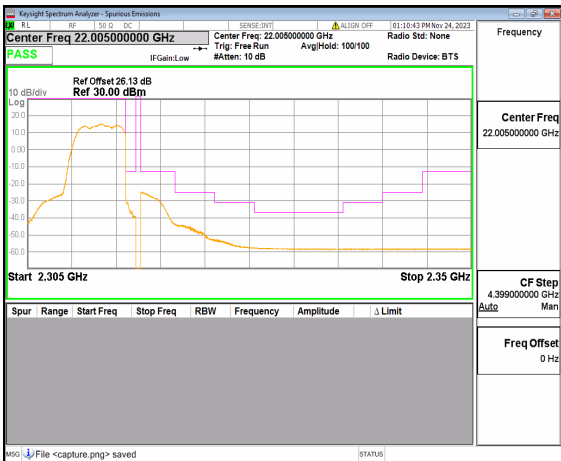

n30 5M DFT-s-OFDM QPSK Outer_Full Low

n30 5M DFT-s-OFDM BPSK Outer_Full High