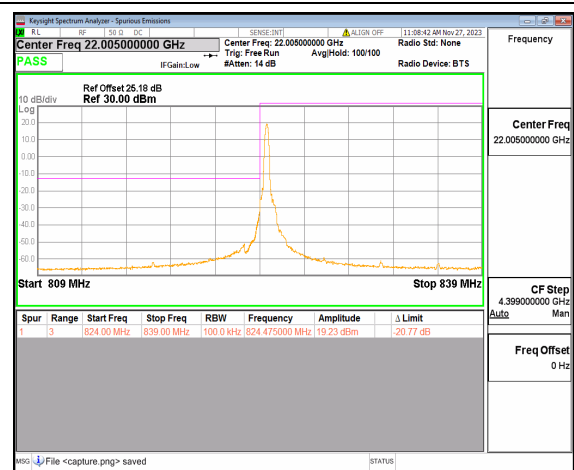

n26(824-849MHz) 10M DFT-s-OFDM BPSK  
Edge\_1RB\_Right High

n26(824-849MHz) 10M DFT-s-OFDM QPSK  
Outer\_Full High

n26(824-849MHz) 10M DFT-s-OFDM QPSK  
Edge\_1RB\_Right High

n26(824-849MHz) 15M DFT-s-OFDM BPSK  
Outer\_Full Low