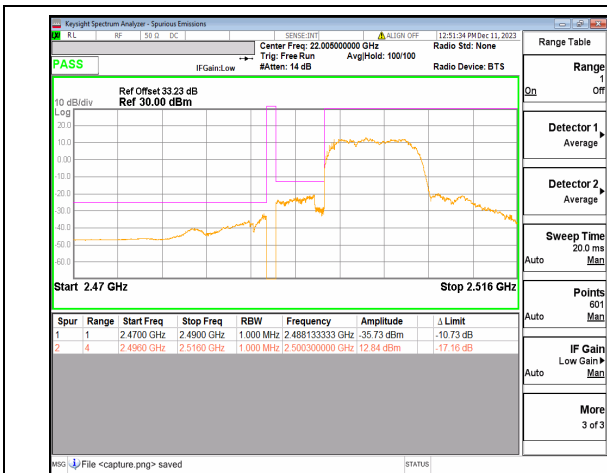

n41 20M DFT-s-OFDM BPSK Outer_Full Low