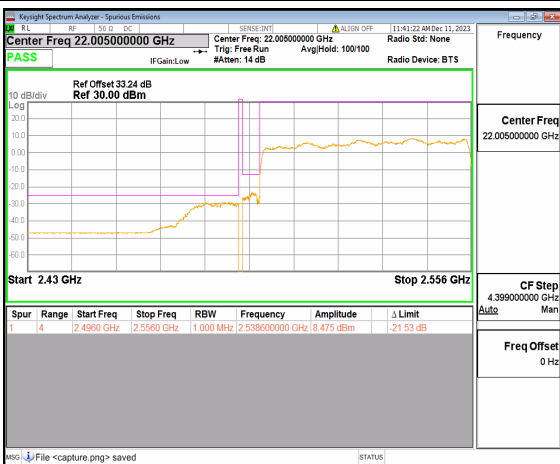

n41 50M DFT-s-OFDM BPSK Edge\_1RB\_Right High

n41 50M DFT-s-OFDM QPSK Outer\_Full High

n41 50M DFT-s-OFDM QPSK Edge\_1RB\_Right High

n41 60M DFT-s-OFDM BPSK Outer\_Full Low

n41 60M DFT-s-OFDM BPSK Edge\_1RB\_Left Low