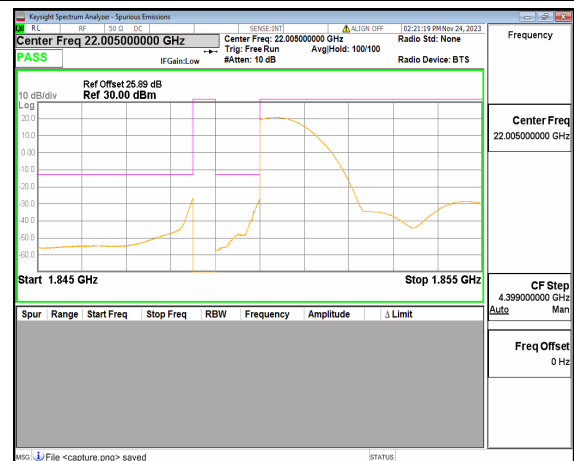

n14 10M DFT-s-OFDM QPSK Outer\_Full High

n14 10M DFT-s-OFDM QPSK Edge\_1RB\_Right High

n25 5M DFT-s-OFDM BPSK Outer\_Full Low

n25 5M DFT-s-OFDM BPSK Edge\_1RB\_Left Low

n25 5M DFT-s-OFDM QPSK Outer\_Full Low