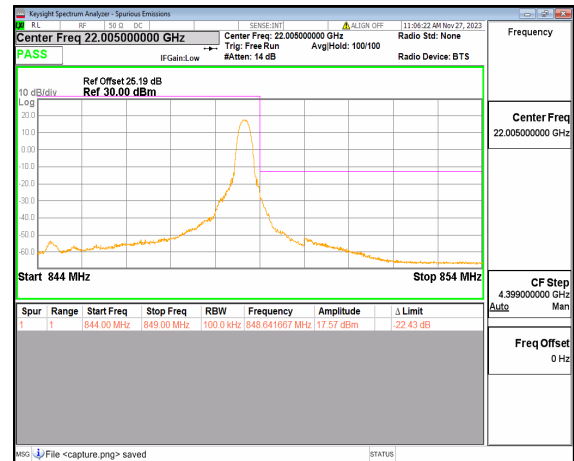

n26(824-849MHz) 5M DFT-s-OFDM BPSK
Edge_1RB_Right High

n26(824-849MHz) 5M DFT-s-OFDM QPSK
Edge_1RB_Right High