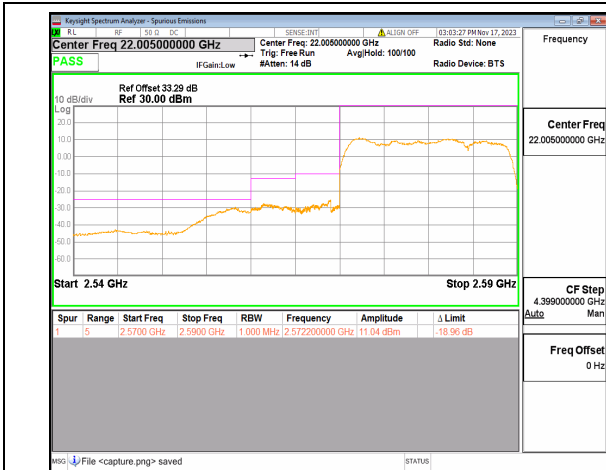

n38 20M DFT-s-OFDM BPSK Outer_Full Low