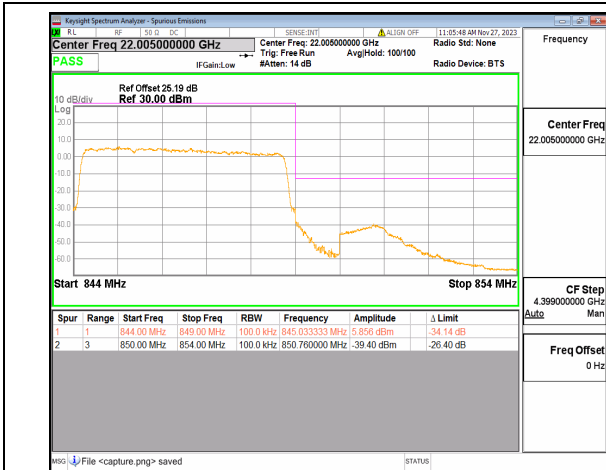

n26(824-849MHz) 5M DFT-s-OFDM BPSK
Outer_Full High