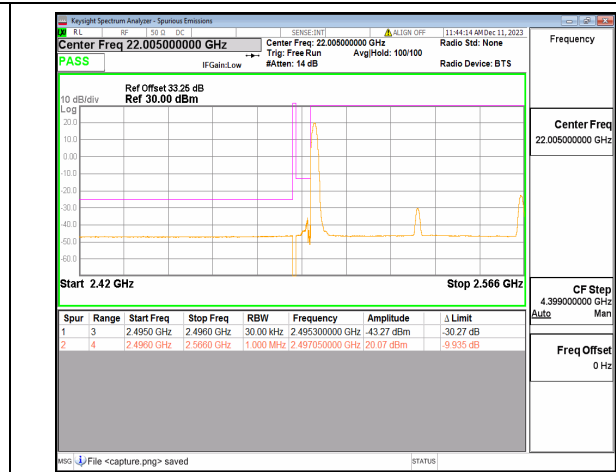

n41 60M DFT-s-OFDM QPSK Edge\_1RB\_Right High

n41 70M DFT-s-OFDM BPSK Outer\_Full Low

n41 70M DFT-s-OFDM BPSK Edge\_1RB\_Left Low

n41 70M DFT-s-OFDM QPSK Outer\_Full Low

n41 70M DFT-s-OFDM QPSK Edge\_1RB\_Left Low