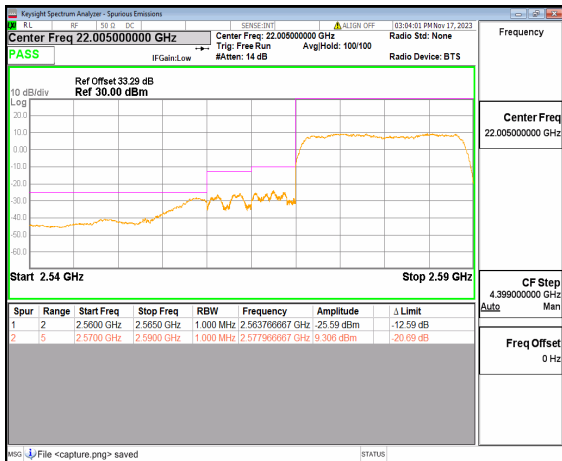

n30 5M DFT-s-OFDM QPSK Outer\_Full High

n30 5M DFT-s-OFDM QPSK Edge\_1RB\_Right High

n38 20M DFT-s-OFDM BPSK Outer\_Full Low

n38 20M DFT-s-OFDM BPSK Edge\_1RB\_Left Low

n38 20M DFT-s-OFDM QPSK Outer\_Full Low