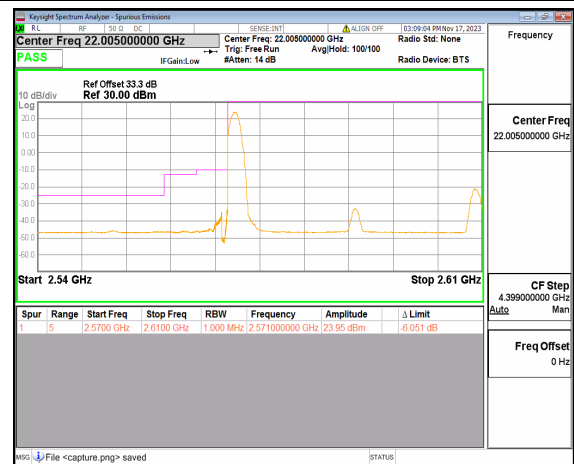

n38 30M DFT-s-OFDM BPSK Edge\_1RB\_Right High

n38 30M DFT-s-OFDM QPSK Outer\_Full High

n38 30M DFT-s-OFDM QPSK Edge\_1RB\_Right High

n38 40M DFT-s-OFDM BPSK Outer\_Full Low

n38 40M DFT-s-OFDM BPSK Edge\_1RB\_Left Low