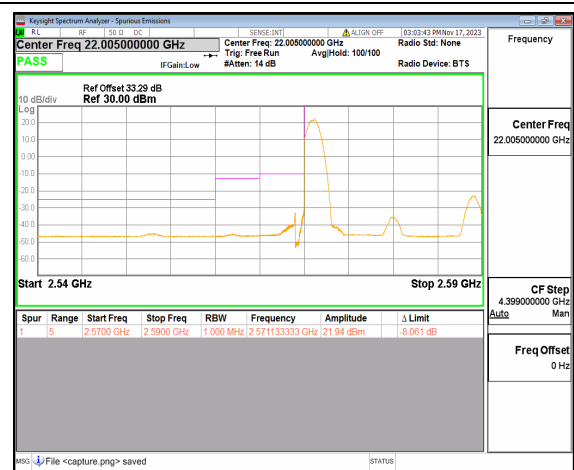

n30 5M DFT-s-OFDM QPSK Edge_1RB_Right High

n38 20M DFT-s-OFDM BPSK Edge_1RB_Left Low