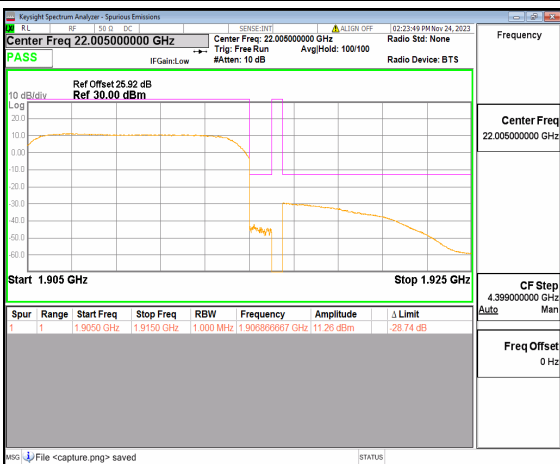

n25 10M DFT-s-OFDM BPSK Outer_Full High

n25 10M DFT-s-OFDM QPSK Outer_Full High