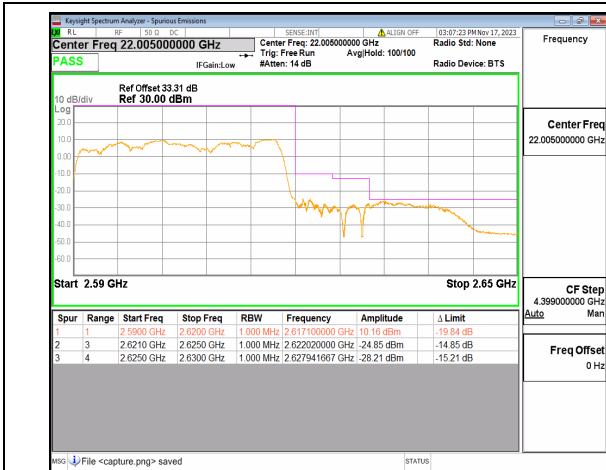

n38 30M DFT-s-OFDM BPSK Outer\_Full Low

n38 30M DFT-s-OFDM BPSK Edge\_1RB\_Left Low

n38 30M DFT-s-OFDM QPSK Outer\_Full Low

n38 30M DFT-s-OFDM QPSK Edge\_1RB\_Left Low

n38 30M DFT-s-OFDM BPSK Outer\_Full High