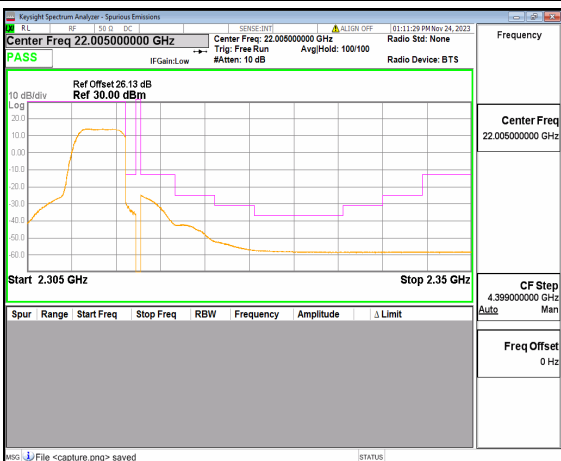

n30 5M DFT-s-OFDM BPSK Edge\_1RB\_Left  
Low

n30 5M DFT-s-OFDM QPSK Outer\_Full Low

n30 5M DFT-s-OFDM QPSK Edge\_1RB\_Left Low

n30 5M DFT-s-OFDM BPSK Outer\_Full High

n30 5M DFT-s-OFDM BPSK Edge\_1RB\_Right High