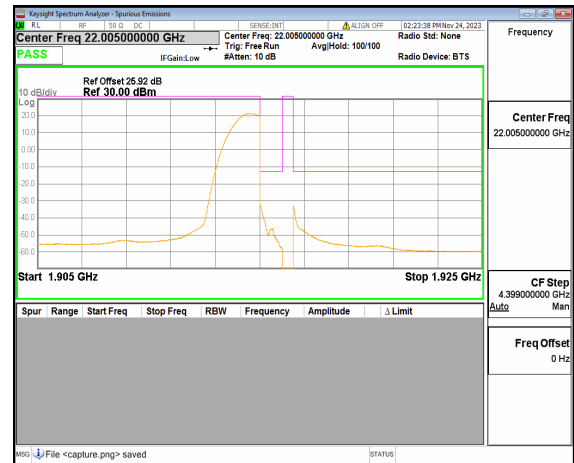

n25 10M DFT-s-OFDM BPSK Outer\_Full Low

n25 10M DFT-s-OFDM BPSK Edge\_1RB\_Left Low

n25 10M DFT-s-OFDM QPSK Outer\_Full Low

n25 10M DFT-s-OFDM QPSK Edge\_1RB\_Left Low

n25 10M DFT-s-OFDM BPSK Outer\_Full High