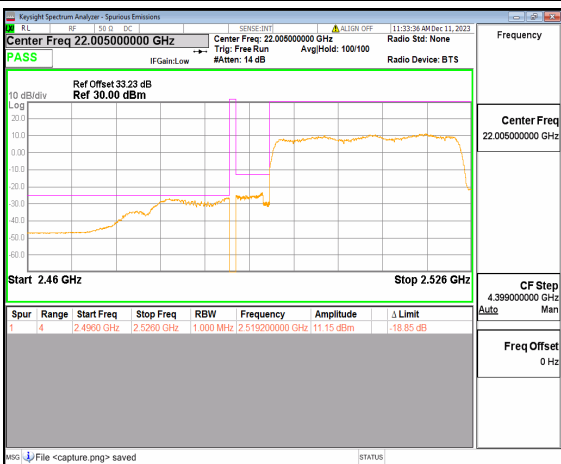

n41 30M DFT-s-OFDM BPSK Outer_Full Low

n41 30M DFT-s-OFDM QPSK Outer_Full Low