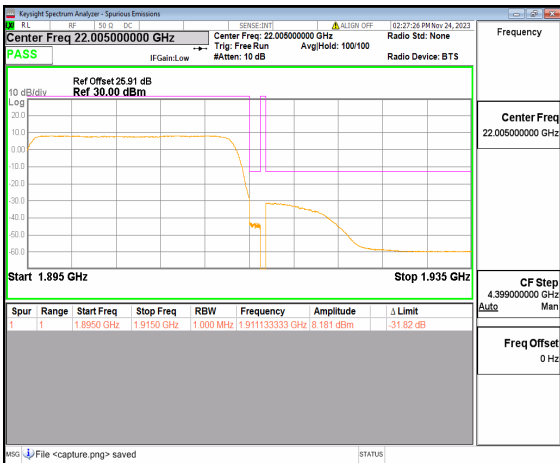

n25 20M DFT-s-OFDM BPSK Outer_Full High

n25 20M DFT-s-OFDM QPSK Outer_Full High