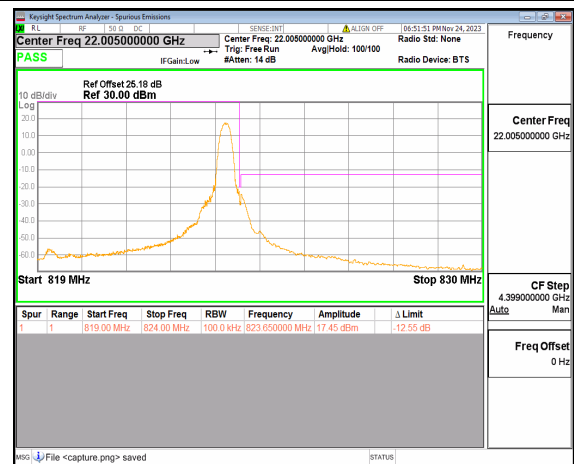

n26(814-824MHz) 5M DFT-s-OFDM BPSK Edge\_1RB\_Left Low

n26(814-824MHz) 5M DFT-s-OFDM QPSK  
Outer\_Full Low

n26(814-824MHz) 5M DFT-s-OFDM QPSK  
Edge\_1RB\_Left Low

n26(814-824MHz) 5M DFT-s-OFDM BPSK  
Outer\_Full High

n26(814-824MHz) 5M DFT-s-OFDM BPSK  
Edge\_1RB\_Right High

n26(814-824MHz) 5M DFT-s-OFDM QPSK  
Outer\_Full High

n26(814-824MHz) 5M DFT-s-OFDM QPSK  
Edge\_1RB\_Right High

n26(814-824MHz) 10M DFT-s-OFDM BPSK  
Outer\_Full Low