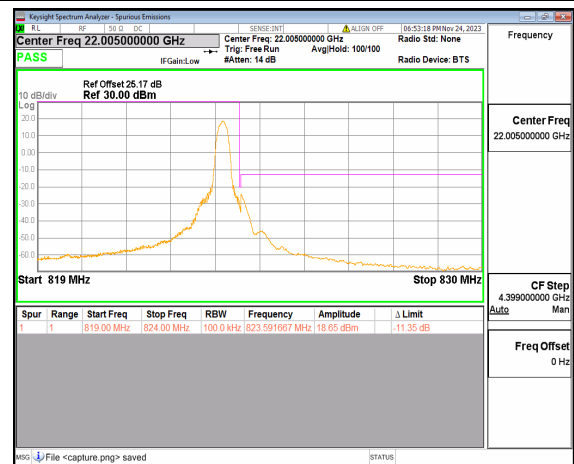

n26(814-824MHz) 10M DFT-s-OFDM BPSK  
Edge\_1RB\_Left Low

n26(814-824MHz) 10M DFT-s-OFDM QPSK  
Outer\_Full Low

n26(814-824MHz) 10M DFT-s-OFDM QPSK  
Edge\_1RB\_Left Low

n26(814-824MHz) 10M DFT-s-OFDM BPSK  
Outer\_Full High