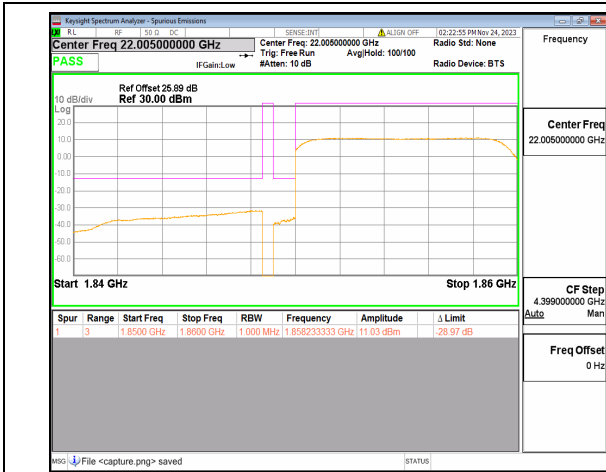

n25 10M DFT-s-OFDM QPSK Outer_Full Low