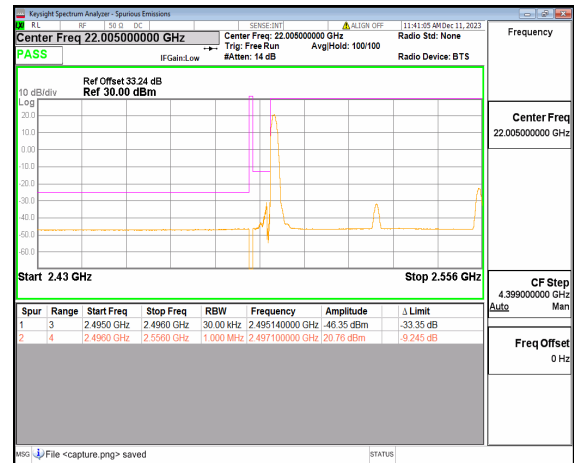

n41 50M DFT-s-OFDM BPSK Edge\_1RB\_Right High

n41 50M DFT-s-OFDM QPSK Outer\_Full High

n41 50M DFT-s-OFDM QPSK Edge\_1RB\_Right High

n41 60M DFT-s-OFDM BPSK Outer\_Full Low

n41 60M DFT-s-OFDM BPSK Edge\_1RB\_Left Low