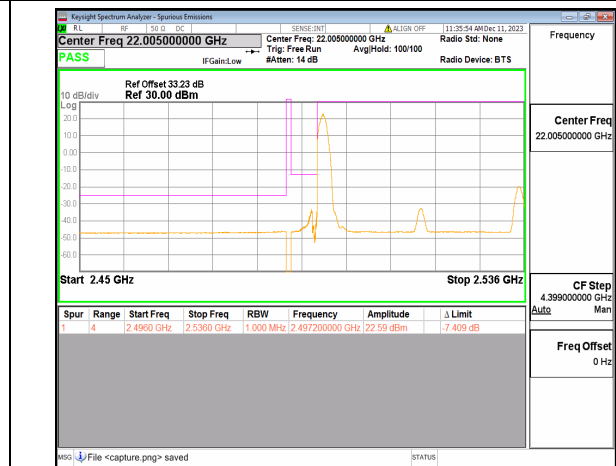

n41 30M DFT-s-OFDM QPSK Edge_1RB_Right High

n41 40M DFT-s-OFDM BPSK Edge_1RB_Left Low