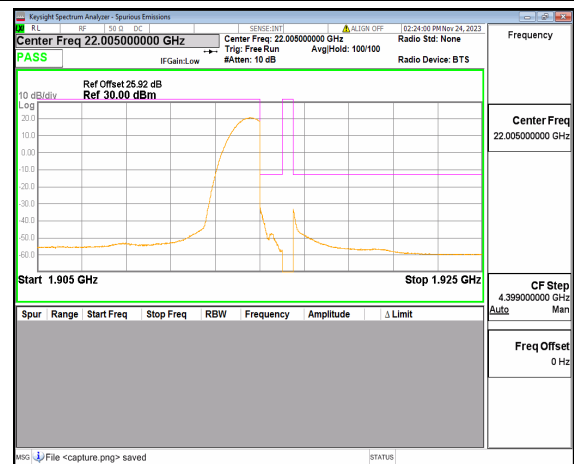

n25 10M DFT-s-OFDM BPSK Edge_1RB_Right High

n25 10M DFT-s-OFDM QPSK Edge_1RB_Right High