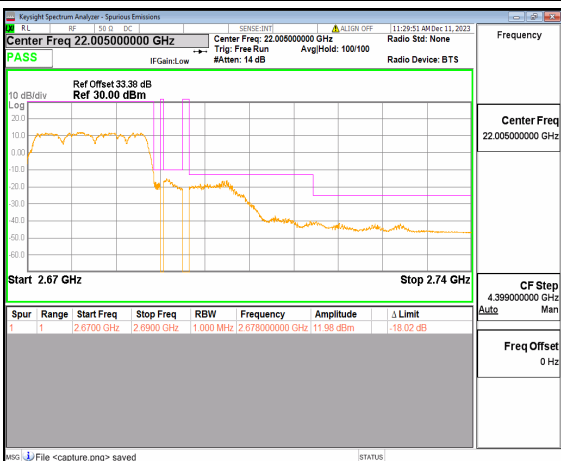

n38 40M DFT-s-OFDM QPSK Edge\_1RB\_Right High

n41 20M DFT-s-OFDM BPSK Outer\_Full Low

n41 20M DFT-s-OFDM BPSK Edge\_1RB\_Left Low

n41 20M DFT-s-OFDM QPSK Outer\_Full Low

n41 20M DFT-s-OFDM QPSK Edge\_1RB\_Left Low