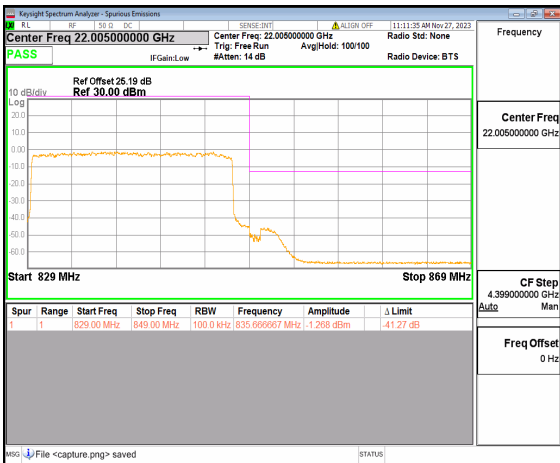

n26(824-849MHz) 20M DFT-s-OFDM BPSK
Outer_Full High

n26(824-849MHz) 20M DFT-s-OFDM QPSK
Outer_Full High