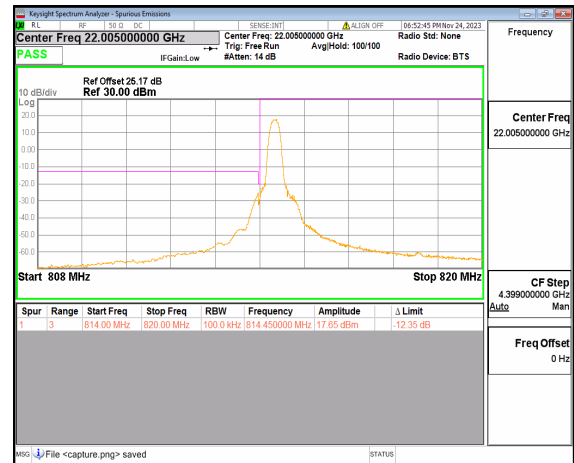

n26(814-824MHz) 5M DFT-s-OFDM BPSK  
Edge\_1RB\_Right High

n26(814-824MHz) 5M DFT-s-OFDM QPSK  
Outer\_Full High

n26(814-824MHz) 5M DFT-s-OFDM QPSK  
Edge\_1RB\_Right High

n26(814-824MHz) 10M DFT-s-OFDM BPSK  
Outer\_Full Low

n26(814-824MHz) 10M DFT-s-OFDM BPSK  
Edge\_1RB\_Left Low

n26(814-824MHz) 10M DFT-s-OFDM QPSK  
Outer\_Full Low

n26(814-824MHz) 10M DFT-s-OFDM QPSK  
Edge\_1RB\_Left Low

n26(814-824MHz) 10M DFT-s-OFDM BPSK  
Outer\_Full High