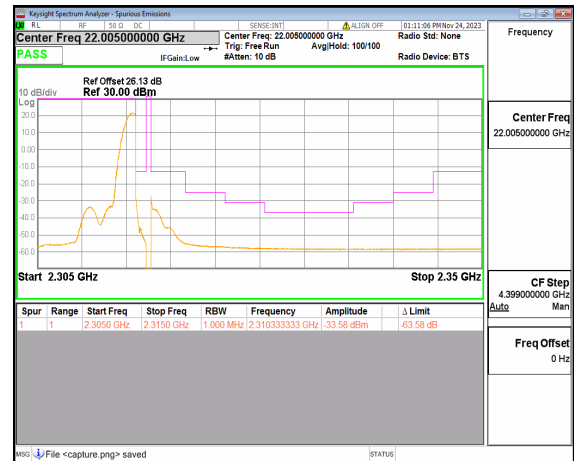

n30 5M DFT-s-OFDM BPSK Edge\_1RB\_Left  
Low

n30 5M DFT-s-OFDM QPSK Outer\_Full Low

n30 5M DFT-s-OFDM QPSK Edge\_1RB\_Left Low

n30 5M DFT-s-OFDM BPSK Outer\_Full High

n30 5M DFT-s-OFDM BPSK Edge\_1RB\_Right High