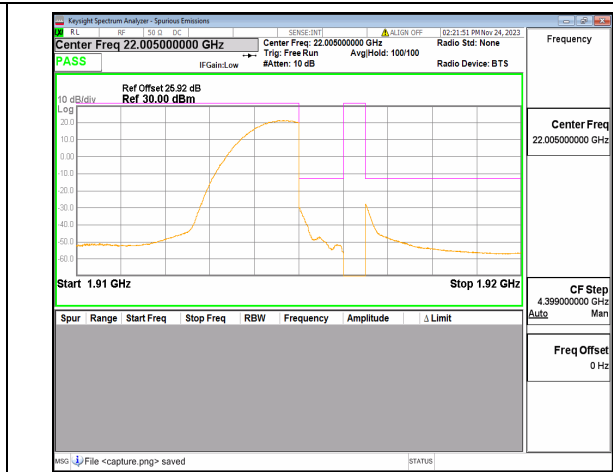

n25 5M DFT-s-OFDM QPSK Edge_1RB_Left Low

n25 5M DFT-s-OFDM BPSK Edge_1RB_Right High