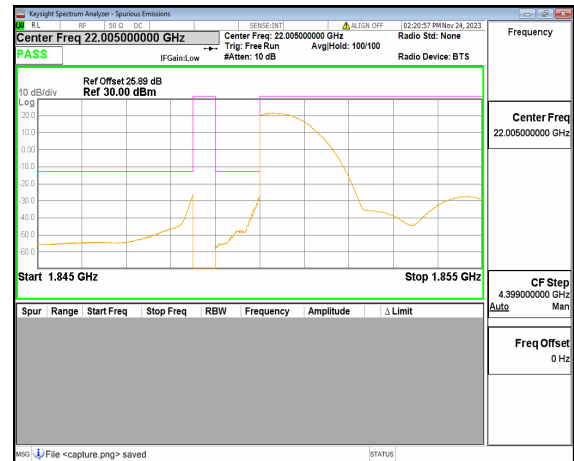

n14 10M DFT-s-OFDM QPSK Outer\_Full High

n14 10M DFT-s-OFDM QPSK Edge\_1RB\_Right High

n25 5M DFT-s-OFDM BPSK Outer\_Full Low

n25 5M DFT-s-OFDM BPSK Edge\_1RB\_Left Low

n25 5M DFT-s-OFDM QPSK Outer\_Full Low