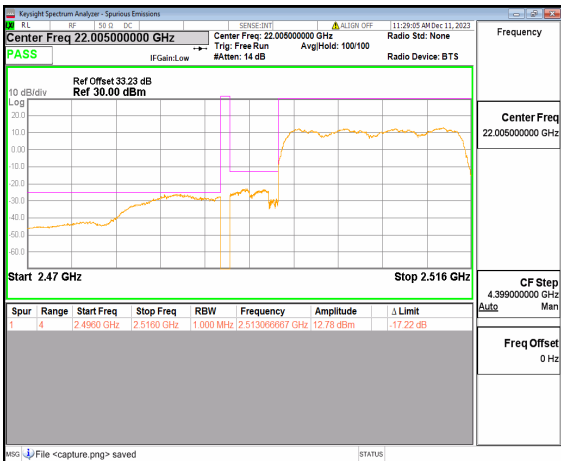

n41 20M DFT-s-OFDM BPSK Outer_Full Low

n41 20M DFT-s-OFDM QPSK Outer_Full Low