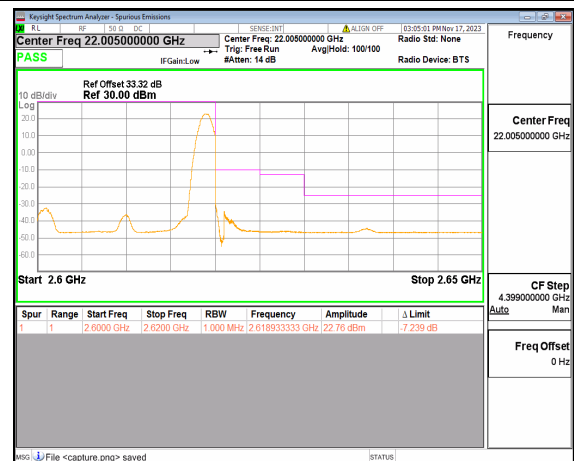

n38 20M DFT-s-OFDM QPSK Edge_1RB_Left Low

n38 20M DFT-s-OFDM BPSK Edge_1RB_Right High