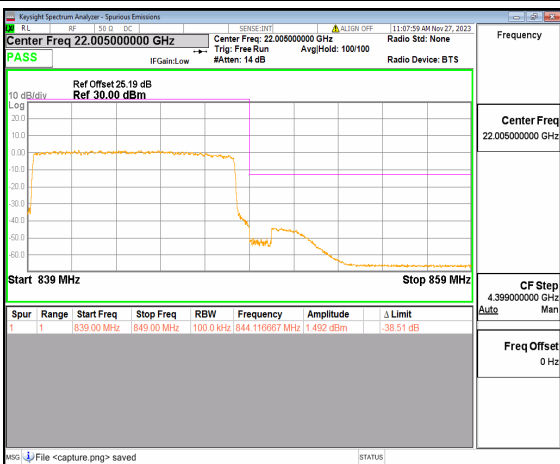

n26(824-849MHz) 10M DFT-s-OFDM BPSK
Outer_Full High

n26(824-849MHz) 10M DFT-s-OFDM QPSK
Outer_Full High