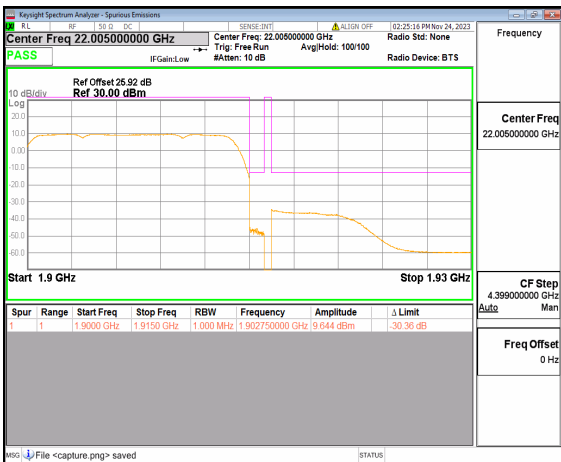

n25 15M DFT-s-OFDM QPSK Outer_Full Low

n25 15M DFT-s-OFDM BPSK Outer_Full High