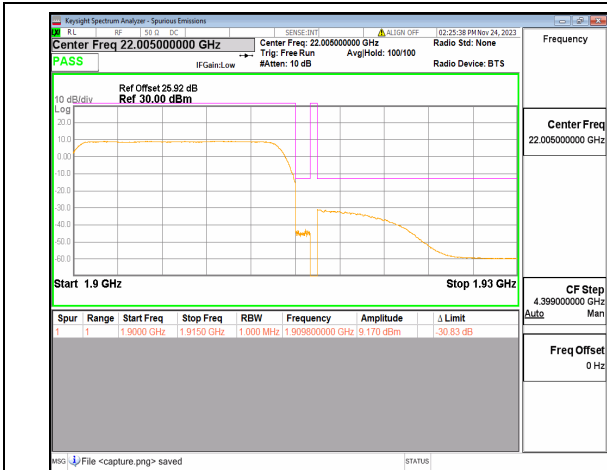

n25 15M DFT-s-OFDM QPSK Outer\_Full Low

n25 15M DFT-s-OFDM QPSK Edge\_1RB\_Left Low

n25 15M DFT-s-OFDM BPSK Outer\_Full High

n25 15M DFT-s-OFDM BPSK Edge\_1RB\_Right High

n25 15M DFT-s-OFDM QPSK Outer\_Full High