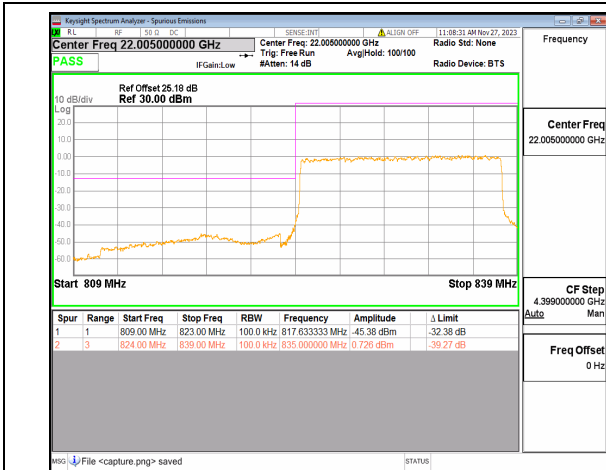

n26(824-849MHz) 15M DFT-s-OFDM BPSK
Outer_Full Low