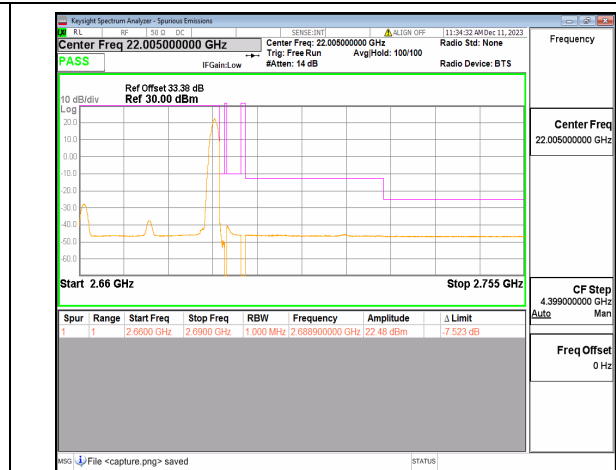

n41 30M DFT-s-OFDM BPSK Edge\_1RB\_Left Low

n41 30M DFT-s-OFDM QPSK Outer\_Full Low

n41 30M DFT-s-OFDM QPSK Edge\_1RB\_Left Low

n41 30M DFT-s-OFDM BPSK Outer\_Full High

n41 30M DFT-s-OFDM BPSK Edge\_1RB\_Right High