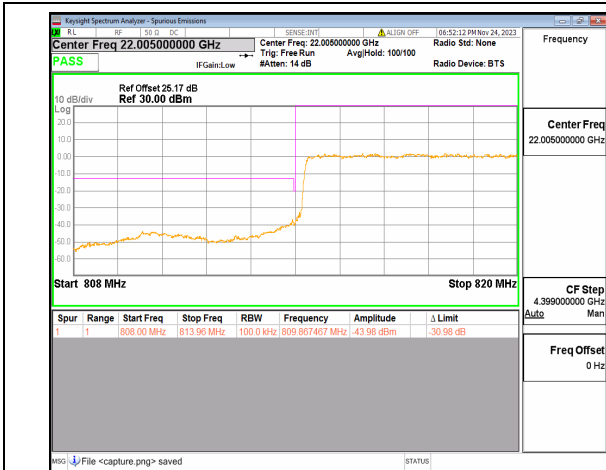

n26(814-824MHz) 10M DFT-s-OFDM BPSK
Outer_Full Low