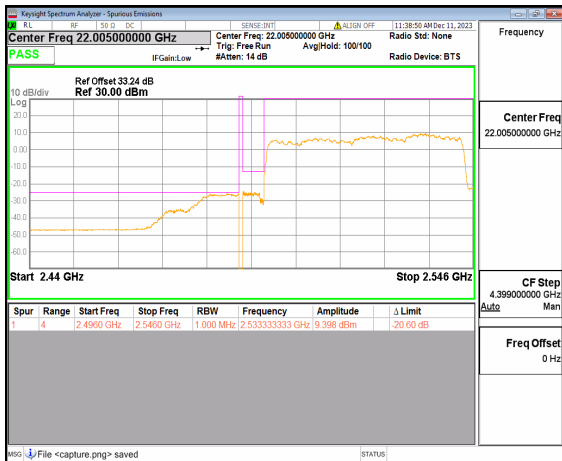

n41 50M DFT-s-OFDM BPSK Outer_Full Low

n41 50M DFT-s-OFDM QPSK Outer_Full Low