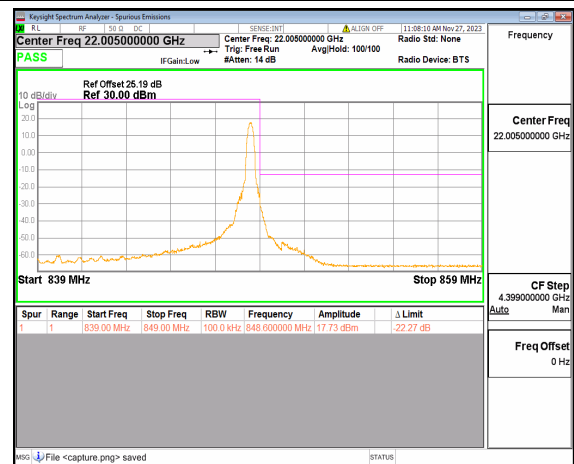

n26(824-849MHz) 10M DFT-s-OFDM BPSK  
Edge\_1RB\_Left Low

n26(824-849MHz) 10M DFT-s-OFDM QPSK  
Outer\_Full Low

n26(824-849MHz) 10M DFT-s-OFDM QPSK  
Edge\_1RB\_Left Low

n26(824-849MHz) 10M DFT-s-OFDM BPSK  
Outer\_Full High

n26(824-849MHz) 10M DFT-s-OFDM BPSK  
Edge\_1RB\_Right High

n26(824-849MHz) 10M DFT-s-OFDM QPSK  
Outer\_Full High

n26(824-849MHz) 10M DFT-s-OFDM QPSK  
Edge\_1RB\_Right High

n26(824-849MHz) 15M DFT-s-OFDM BPSK  
Outer\_Full Low