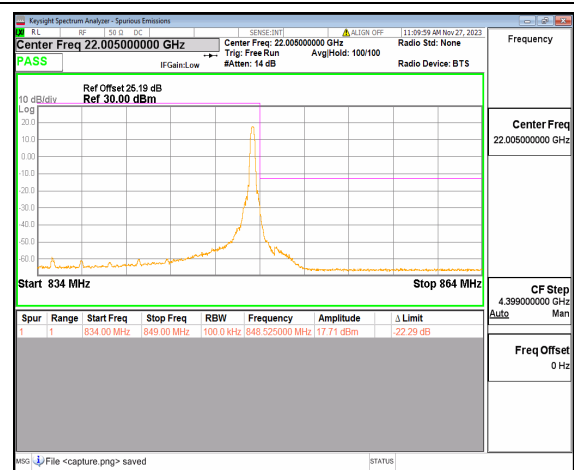

n26(824-849MHz) 15M DFT-s-OFDM BPSK
Edge_1RB_Right High

n26(824-849MHz) 15M DFT-s-OFDM QPSK
Edge_1RB_Right High