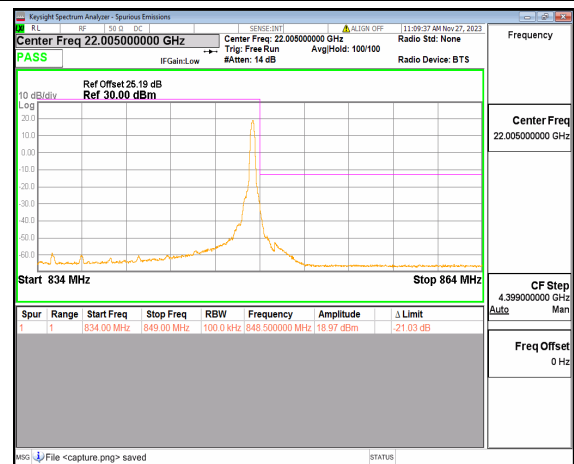

n26(824-849MHz) 15M DFT-s-OFDM BPSK  
Edge\_1RB\_Left Low

n26(824-849MHz) 15M DFT-s-OFDM QPSK  
Outer\_Full Low

n26(824-849MHz) 15M DFT-s-OFDM QPSK  
Edge\_1RB\_Left Low

n26(824-849MHz) 15M DFT-s-OFDM BPSK  
Outer\_Full High

n26(824-849MHz) 15M DFT-s-OFDM BPSK  
Edge\_1RB\_Right High

n26(824-849MHz) 15M DFT-s-OFDM QPSK  
Outer\_Full High

n26(824-849MHz) 15M DFT-s-OFDM QPSK  
Edge\_1RB\_Right High

n26(824-849MHz) 20M DFT-s-OFDM BPSK  
Outer\_Full Low