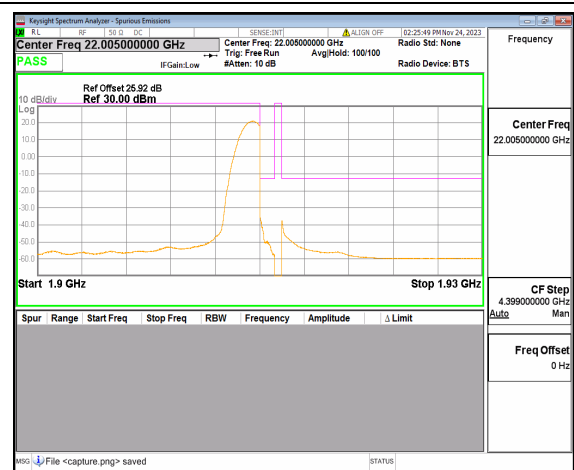

n25 15M DFT-s-OFDM QPSK Outer\_Full Low

n25 15M DFT-s-OFDM QPSK Edge\_1RB\_Left Low

n25 15M DFT-s-OFDM BPSK Outer\_Full High

n25 15M DFT-s-OFDM BPSK Edge\_1RB\_Right High

n25 15M DFT-s-OFDM QPSK Outer\_Full High