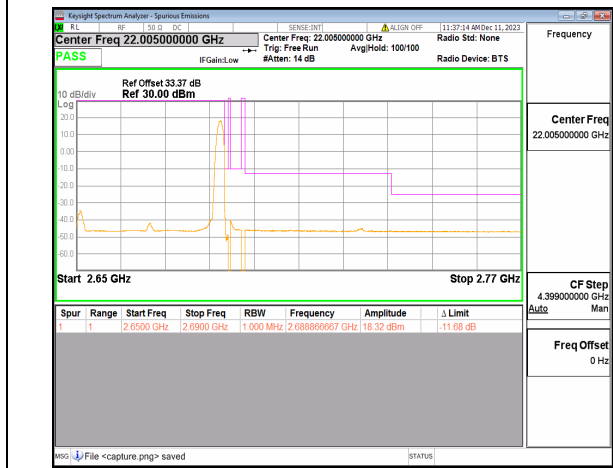

n41 40M DFT-s-OFDM QPSK Edge_1RB_Left Low

n41 40M DFT-s-OFDM BPSK Edge_1RB_Right High