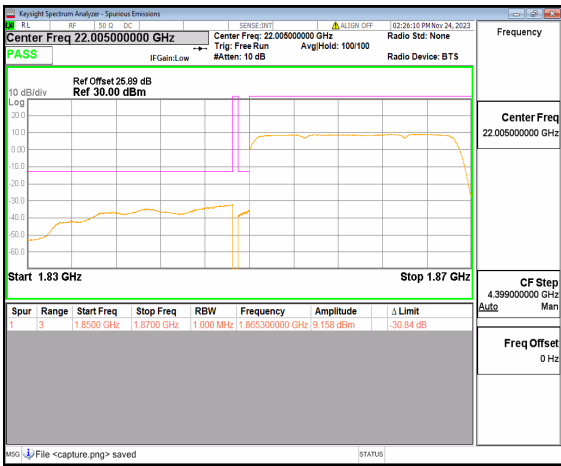

n25 15M DFT-s-OFDM QPSK Outer_Full High

n25 20M DFT-s-OFDM BPSK Outer_Full Low