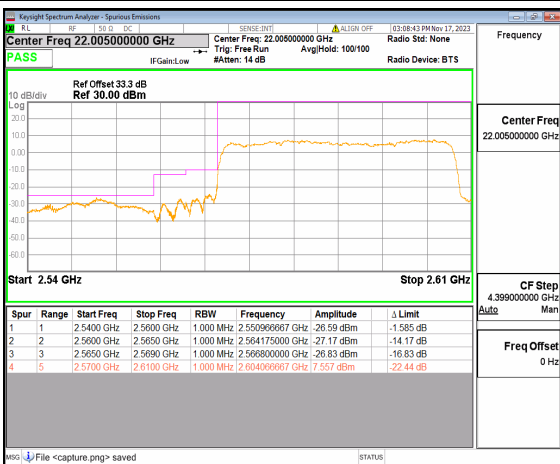

n38 30M DFT-s-OFDM QPSK Outer_Full High

n38 40M DFT-s-OFDM BPSK Outer_Full Low