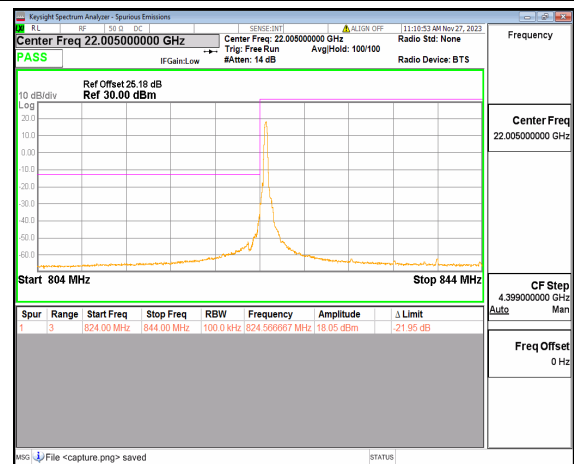

n26(824-849MHz) 20M DFT-s-OFDM BPSK
Edge_1RB_Left Low

n26(824-849MHz) 20M DFT-s-OFDM QPSK
Edge_1RB_Left Low