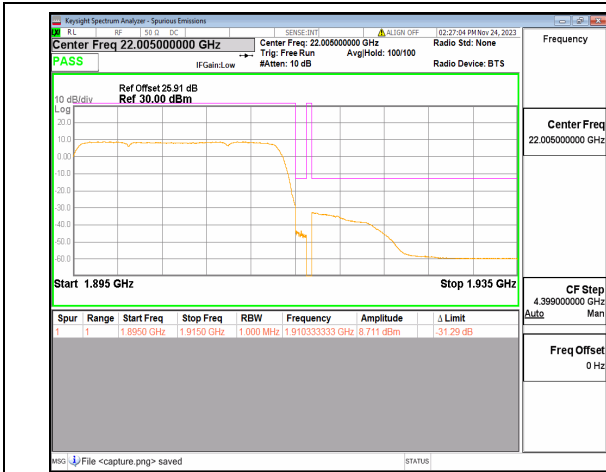

n25 15M DFT-s-OFDM QPSK Edge\_1RB\_Right High

n25 20M DFT-s-OFDM BPSK Outer\_Full Low

n25 20M DFT-s-OFDM BPSK Edge\_1RB\_Left Low

n25 20M DFT-s-OFDM QPSK Outer\_Full Low

n25 20M DFT-s-OFDM QPSK Edge\_1RB\_Left Low