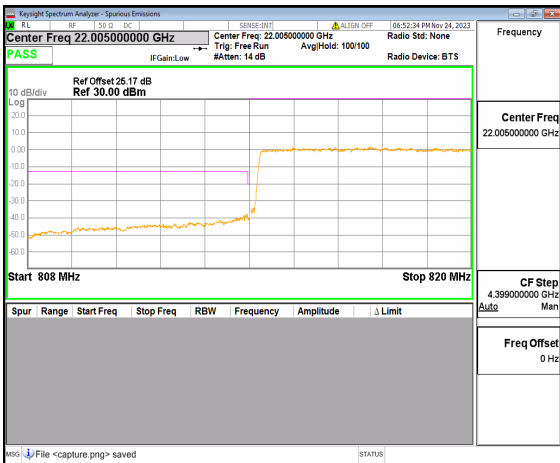

n26(814-824MHz) 5M DFT-s-OFDM BPSK  
Edge\_1RB\_Right High

n26(814-824MHz) 5M DFT-s-OFDM QPSK  
Outer\_Full High

n26(814-824MHz) 5M DFT-s-OFDM QPSK  
Edge\_1RB\_Right High

n26(814-824MHz) 10M DFT-s-OFDM BPSK  
Outer\_Full Low

n26(814-824MHz) 10M DFT-s-OFDM BPSK  
Edge\_1RB\_Left Low

n26(814-824MHz) 10M DFT-s-OFDM QPSK  
Outer\_Full Low

n26(814-824MHz) 10M DFT-s-OFDM QPSK  
Edge\_1RB\_Left Low

n26(814-824MHz) 10M DFT-s-OFDM BPSK  
Outer\_Full High