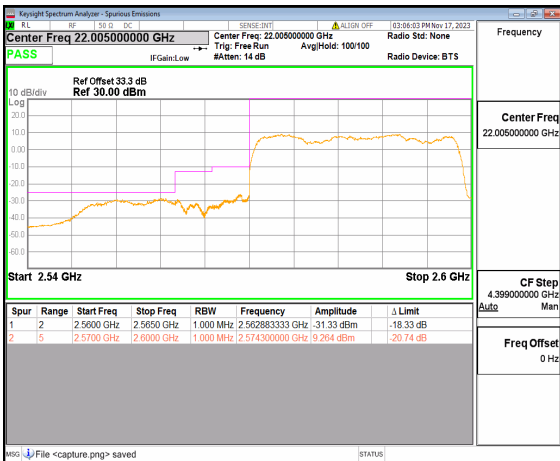

n38 20M DFT-s-OFDM QPSK Edge\_1RB\_Left Low

n38 20M DFT-s-OFDM BPSK Outer\_Full High

n38 20M DFT-s-OFDM BPSK Edge\_1RB\_Right High

n38 20M DFT-s-OFDM QPSK Outer\_Full High

n38 20M DFT-s-OFDM QPSK Edge\_1RB\_Right High