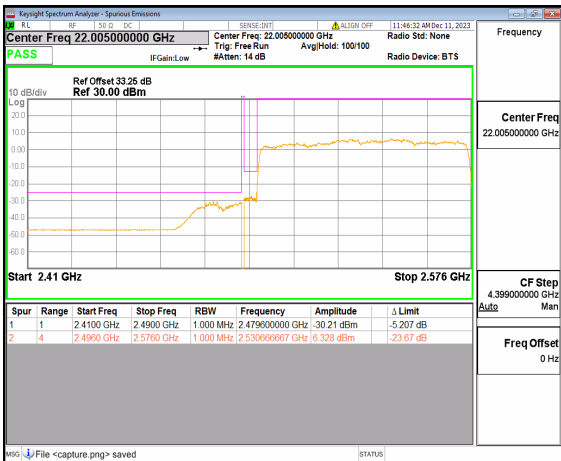

n41 80M DFT-s-OFDM BPSK Outer_Full Low

n41 80M DFT-s-OFDM QPSK Outer_Full Low