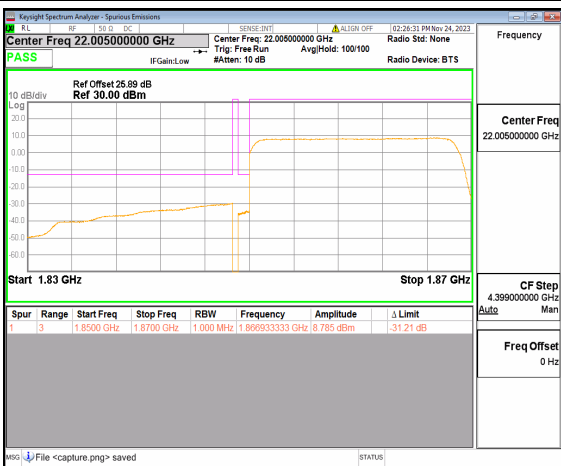

n25 20M DFT-s-OFDM BPSK Outer_Full Low

n25 20M DFT-s-OFDM QPSK Outer_Full Low