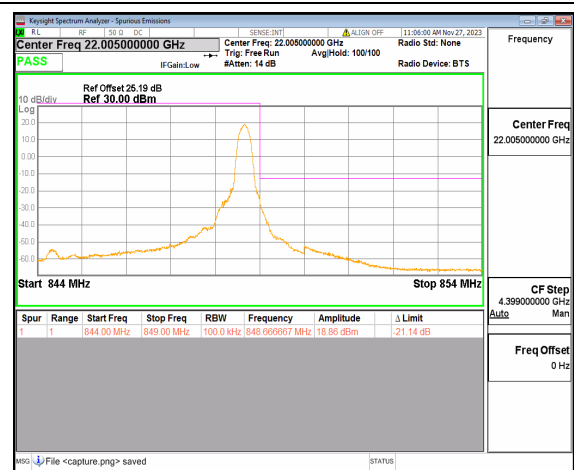

n26(824-849MHz) 5M DFT-s-OFDM BPSK  
Edge\_1RB\_Left Low

n26(824-849MHz) 5M DFT-s-OFDM QPSK  
Outer\_Full Low

n26(824-849MHz) 5M DFT-s-OFDM QPSK  
Edge\_1RB\_Left Low

n26(824-849MHz) 5M DFT-s-OFDM BPSK  
Outer\_Full High