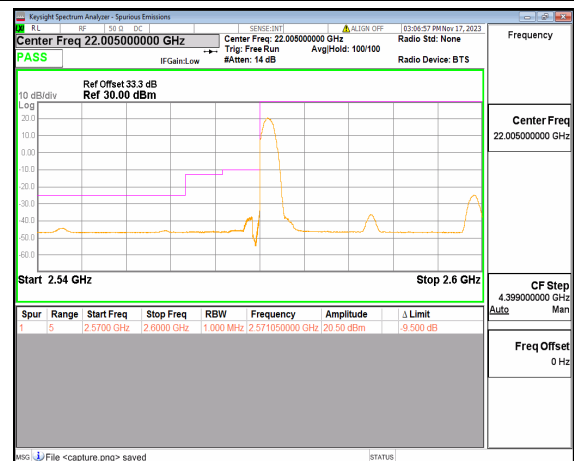

n38 30M DFT-s-OFDM BPSK Edge_1RB_Left Low

n38 30M DFT-s-OFDM QPSK Edge_1RB_Left Low