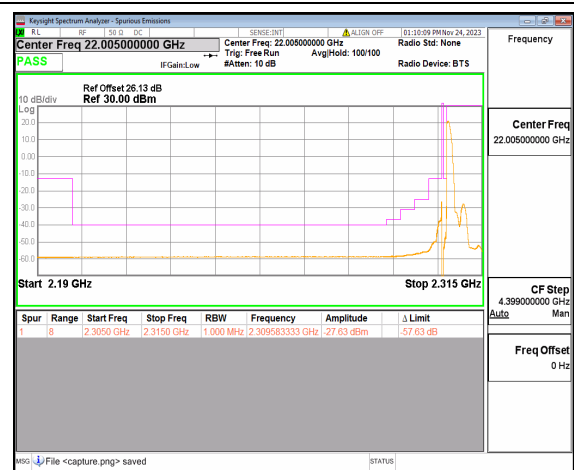

n30 5M DFT-s-OFDM BPSK Edge_1RB_Left
Low

n30 5M DFT-s-OFDM QPSK Edge_1RB_Left Low