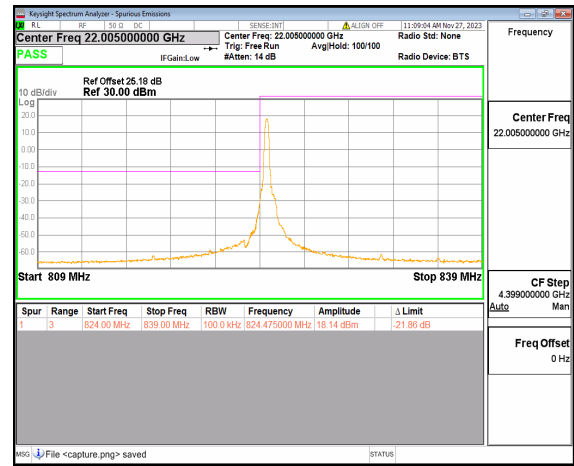

n26(824-849MHz) 15M DFT-s-OFDM BPSK
Edge_1RB_Left Low

n26(824-849MHz) 15M DFT-s-OFDM QPSK
Edge_1RB_Left Low