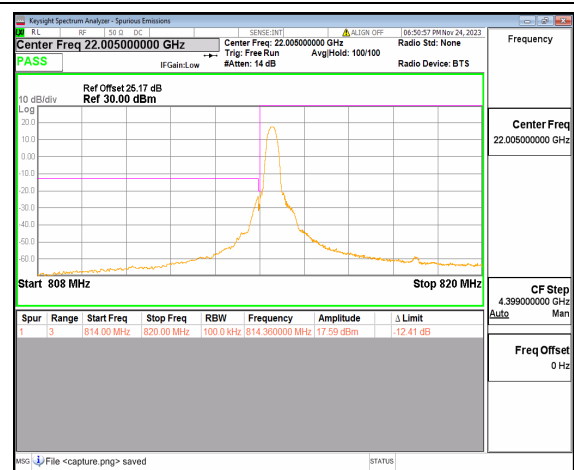

n25 20M DFT-s-OFDM BPSK Outer\_Full High

n25 20M DFT-s-OFDM BPSK Edge\_1RB\_Right High

n25 20M DFT-s-OFDM QPSK Outer\_Full High

n25 20M DFT-s-OFDM QPSK Edge\_1RB\_Right High

n26(814-824MHz) 5M DFT-s-OFDM BPSK Outer\_Full Low

n26(814-824MHz) 5M DFT-s-OFDM BPSK Edge\_1RB\_Left Low

n26(814-824MHz) 5M DFT-s-OFDM QPSK  
Outer\_Full Low

n26(814-824MHz) 5M DFT-s-OFDM QPSK  
Edge\_1RB\_Left Low

n26(814-824MHz) 5M DFT-s-OFDM BPSK  
Outer\_Full High