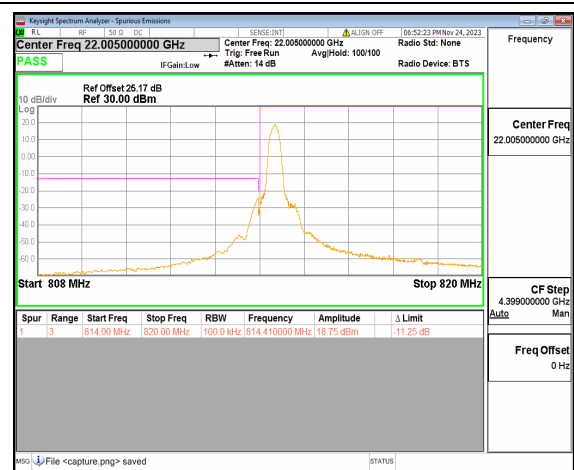

n26(814-824MHz) 5M DFT-s-OFDM BPSK  
Edge\_1RB\_Right High

n26(814-824MHz) 5M DFT-s-OFDM QPSK  
Outer\_Full High

n26(814-824MHz) 5M DFT-s-OFDM QPSK  
Edge\_1RB\_Right High

n26(814-824MHz) 10M DFT-s-OFDM BPSK  
Outer\_Full Low

n26(814-824MHz) 10M DFT-s-OFDM BPSK  
Edge\_1RB\_Left Low

n26(814-824MHz) 10M DFT-s-OFDM QPSK  
Outer\_Full Low

n26(814-824MHz) 10M DFT-s-OFDM QPSK  
Edge\_1RB\_Left Low

n26(814-824MHz) 10M DFT-s-OFDM BPSK  
Outer\_Full High