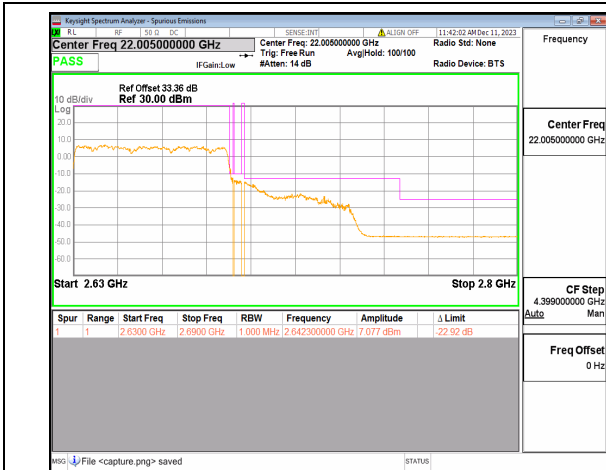

n41 60M DFT-s-OFDM BPSK Outer_Full High