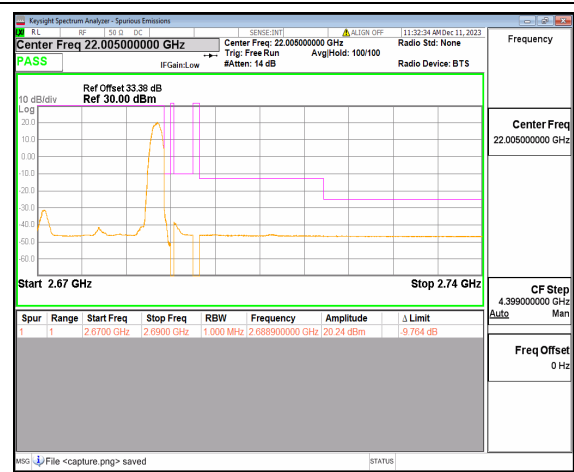

n41 20M DFT-s-OFDM BPSK Edge_1RB_Right High

n41 20M DFT-s-OFDM QPSK Edge_1RB_Right High