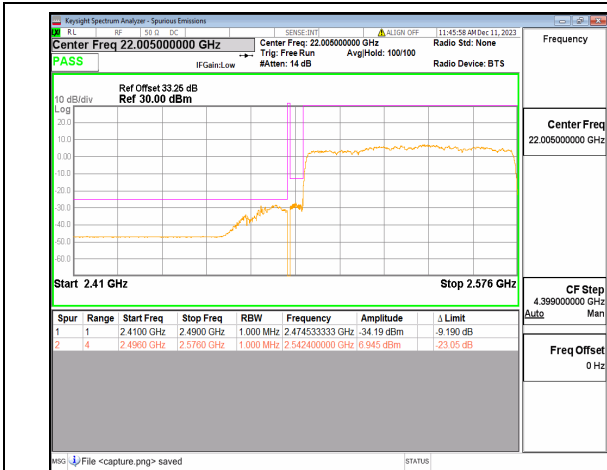

n41 70M DFT-s-OFDM BPSK Outer\_Full High

n41 70M DFT-s-OFDM BPSK Edge\_1RB\_Right High

n41 70M DFT-s-OFDM QPSK Outer\_Full High

n41 70M DFT-s-OFDM QPSK Edge\_1RB\_Right High

n41 80M DFT-s-OFDM BPSK Outer\_Full Low