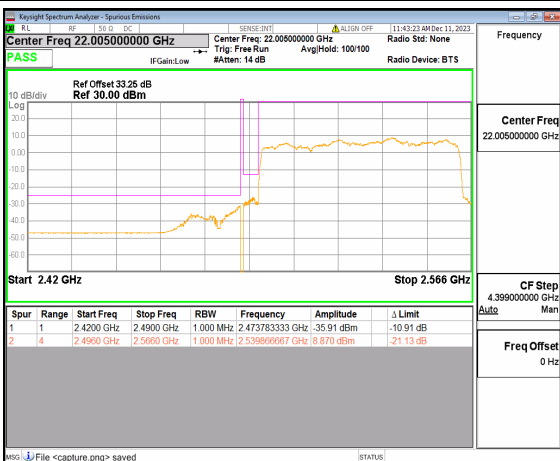

n41 60M DFT-s-OFDM QPSK Outer_Full High

n41 70M DFT-s-OFDM BPSK Outer_Full Low