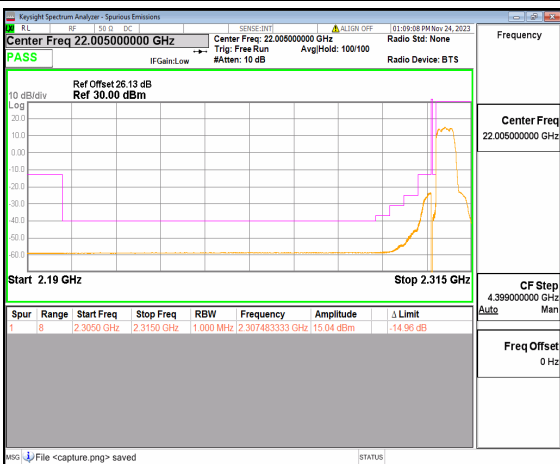

n26(824-849MHz) 20M DFT-s-OFDM BPSK  
Edge\_1RB\_Left Low

n26(824-849MHz) 20M DFT-s-OFDM QPSK  
Outer\_Full Low

n26(824-849MHz) 20M DFT-s-OFDM QPSK  
Edge\_1RB\_Left Low

n26(824-849MHz) 20M DFT-s-OFDM BPSK  
Outer\_Full High

n26(824-849MHz) 20M DFT-s-OFDM BPSK  
Edge\_1RB\_Right High

n26(824-849MHz) 20M DFT-s-OFDM QPSK  
Outer\_Full High

n26(824-849MHz) 20M DFT-s-OFDM QPSK  
Edge\_1RB\_Right High

n30 5M DFT-s-OFDM BPSK Outer\_Full Low