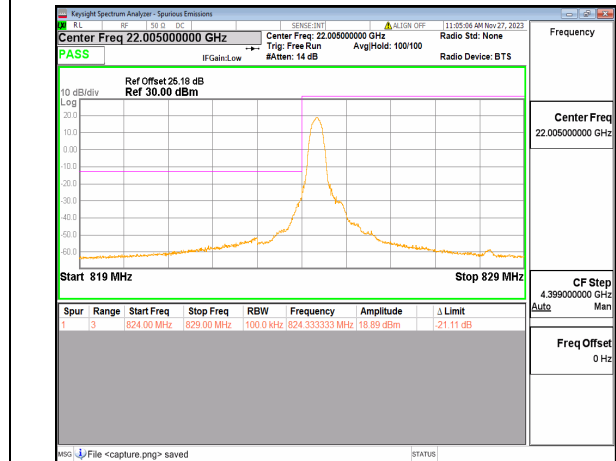

n26(814-824MHz) 10M DFT-s-OFDM BPSK  
Edge\_1RB\_Right High

n26(814-824MHz) 10M DFT-s-OFDM QPSK  
Outer\_Full High

n26(814-824MHz) 10M DFT-s-OFDM QPSK  
Edge\_1RB\_Right High

n26(824-849MHz) 5M DFT-s-OFDM BPSK  
Outer\_Full Low

n26(824-849MHz) 5M DFT-s-OFDM BPSK  
Edge\_1RB\_Left Low

n26(824-849MHz) 5M DFT-s-OFDM QPSK  
Outer\_Full Low

n26(824-849MHz) 5M DFT-s-OFDM QPSK  
Edge\_1RB\_Left Low

n26(824-849MHz) 5M DFT-s-OFDM BPSK  
Outer\_Full High