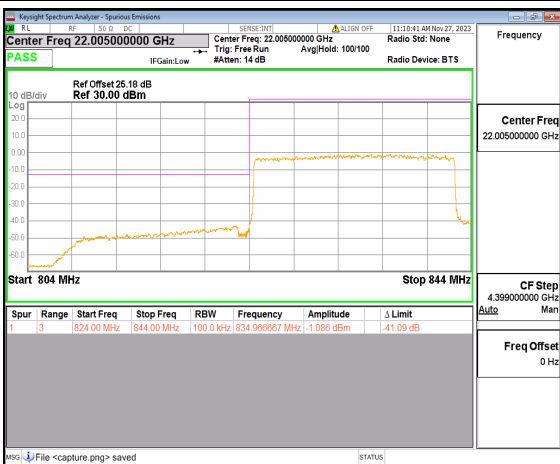

n26(824-849MHz) 20M DFT-s-OFDM BPSK
Outer_Full Low

n26(824-849MHz) 20M DFT-s-OFDM QPSK
Outer_Full Low