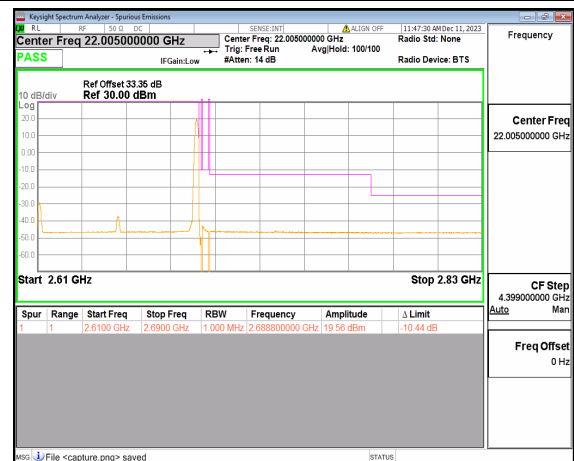

n41 80M DFT-s-OFDM BPSK Edge\_1RB\_Left Low

n41 80M DFT-s-OFDM QPSK Outer\_Full Low

n41 80M DFT-s-OFDM QPSK Edge\_1RB\_Left Low

n41 80M DFT-s-OFDM BPSK Outer\_Full High

n41 80M DFT-s-OFDM BPSK Edge\_1RB\_Right High