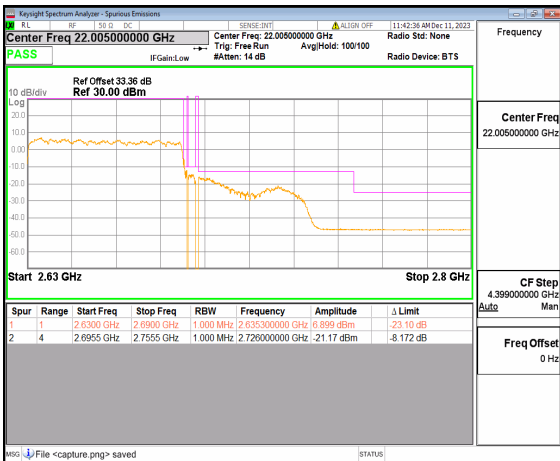

n41 60M DFT-s-OFDM QPSK Outer\_Full Low

n41 60M DFT-s-OFDM QPSK Edge\_1RB\_Left Low

n41 60M DFT-s-OFDM BPSK Outer\_Full High

n41 60M DFT-s-OFDM BPSK Edge\_1RB\_Right High

n41 60M DFT-s-OFDM QPSK Outer\_Full High