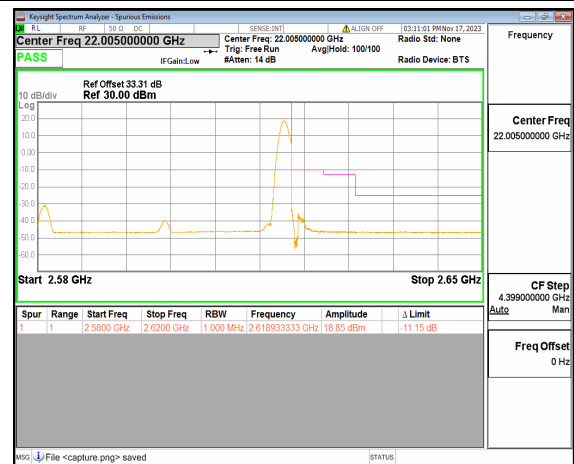

n38 40M DFT-s-OFDM QPSK Outer\_Full Low

n38 40M DFT-s-OFDM QPSK Edge\_1RB\_Left Low

n38 40M DFT-s-OFDM BPSK Outer\_Full High

n38 40M DFT-s-OFDM BPSK Edge\_1RB\_Right High

n38 40M DFT-s-OFDM QPSK Outer\_Full High