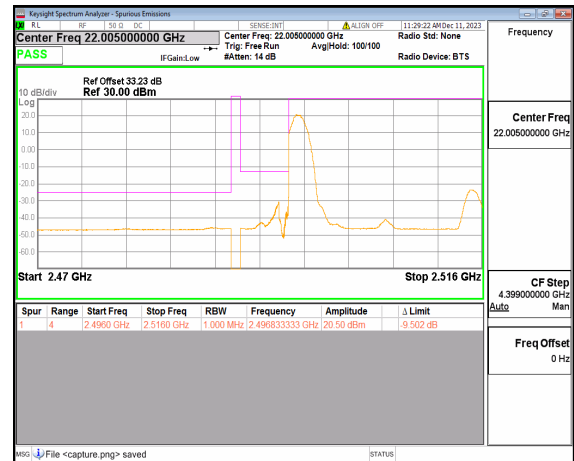

n38 40M DFT-s-OFDM QPSK Edge\_1RB\_Right High

n41 20M DFT-s-OFDM BPSK Outer\_Full Low

n41 20M DFT-s-OFDM BPSK Edge\_1RB\_Left Low

n41 20M DFT-s-OFDM QPSK Outer\_Full Low

n41 20M DFT-s-OFDM QPSK Edge\_1RB\_Left Low