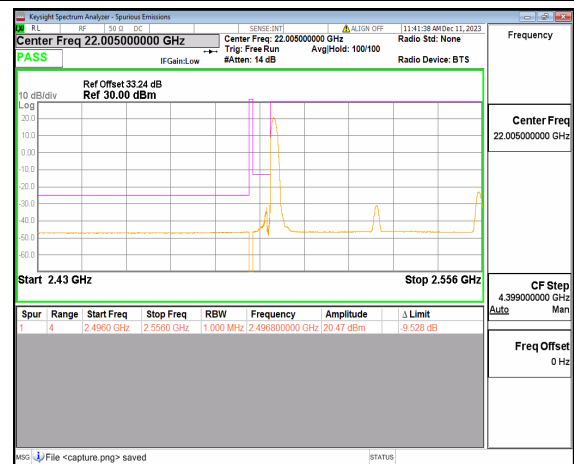

n41 60M DFT-s-OFDM BPSK Edge_1RB_Left Low

n41 60M DFT-s-OFDM QPSK Edge_1RB_Left Low