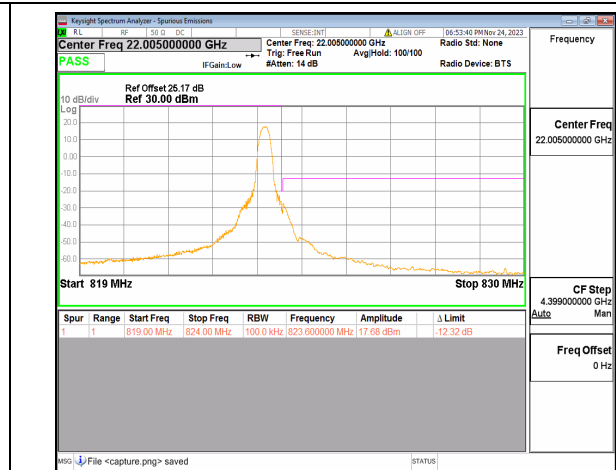

n26(814-824MHz) 10M DFT-s-OFDM BPSK
Edge_1RB_Right High

n26(814-824MHz) 10M DFT-s-OFDM QPSK
Edge_1RB_Right High