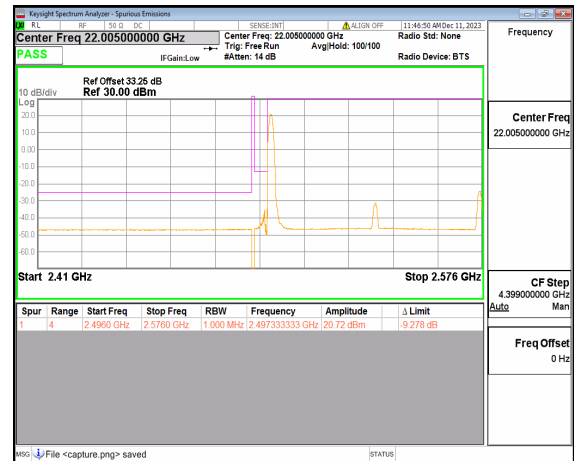

n41 80M DFT-s-OFDM BPSK Edge_1RB_Left Low

n41 80M DFT-s-OFDM QPSK Edge_1RB_Left Low