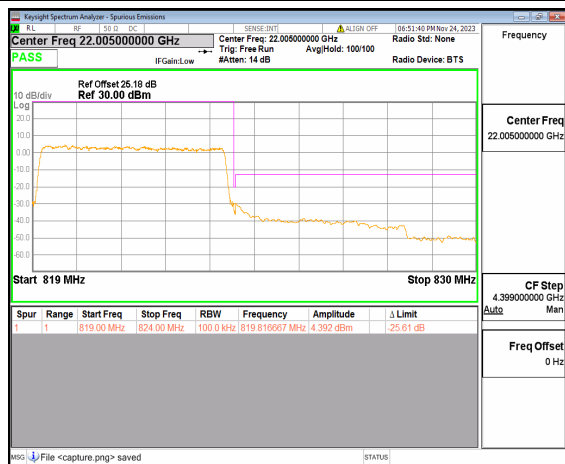

n26(814-824MHz) 5M DFT-s-OFDM BPSK
Outer_Full High

n26(814-824MHz) 5M DFT-s-OFDM QPSK
Outer_Full High