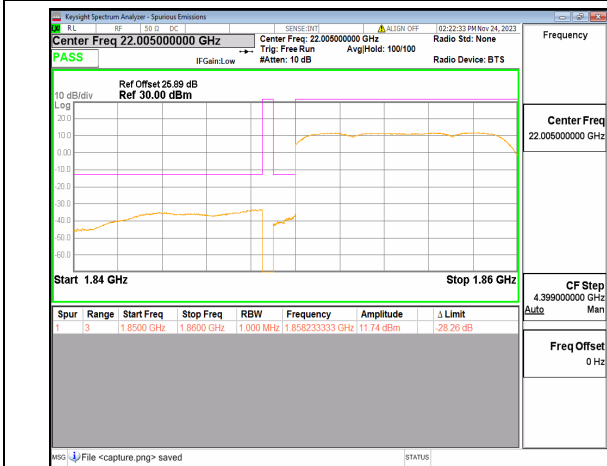

n25 5M DFT-s-OFDM QPSK Edge\_1RB\_Left Low

n25 5M DFT-s-OFDM BPSK Outer\_Full High

n25 5M DFT-s-OFDM BPSK Edge\_1RB\_Right High

n25 5M DFT-s-OFDM QPSK Outer\_Full High

n25 5M DFT-s-OFDM QPSK Edge\_1RB\_Right High