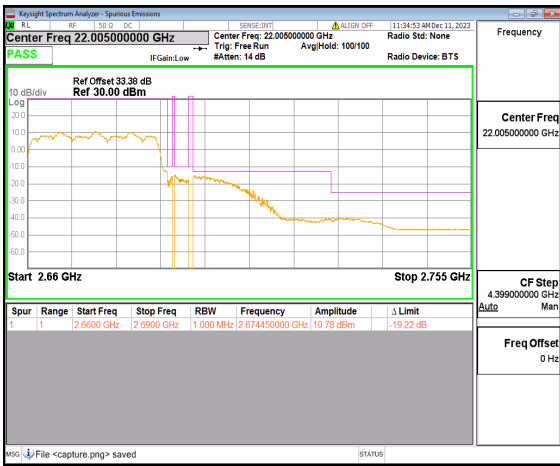

n41 30M DFT-s-OFDM BPSK Edge\_1RB\_Left Low

n41 30M DFT-s-OFDM QPSK Outer\_Full Low

n41 30M DFT-s-OFDM QPSK Edge\_1RB\_Left Low

n41 30M DFT-s-OFDM BPSK Outer\_Full High

n41 30M DFT-s-OFDM BPSK Edge\_1RB\_Right High