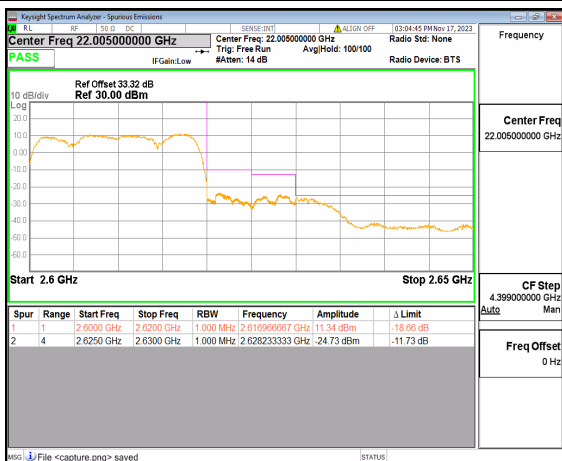

n38 20M DFT-s-OFDM QPSK Outer_Full Low

n38 20M DFT-s-OFDM BPSK Outer_Full High