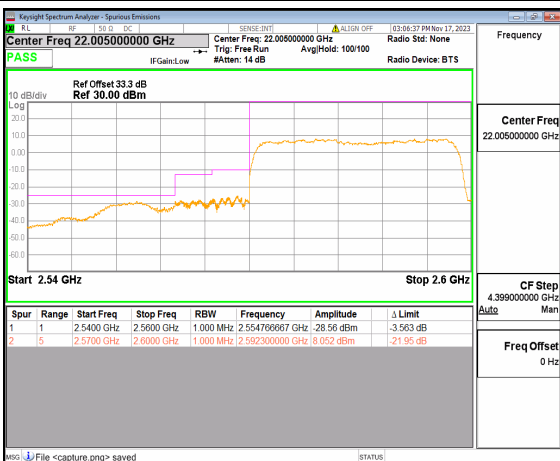

n38 30M DFT-s-OFDM BPSK Outer_Full Low

n38 30M DFT-s-OFDM QPSK Outer_Full Low