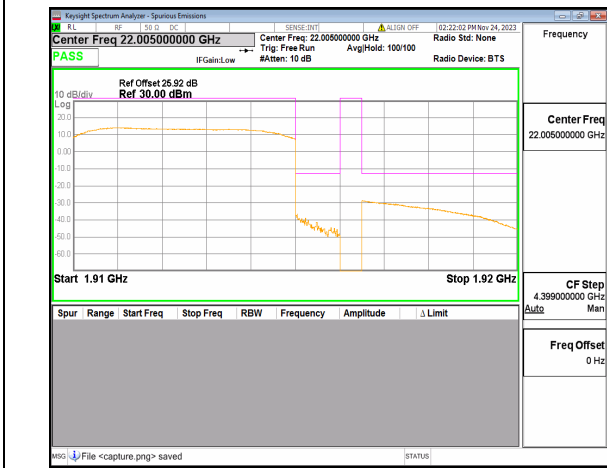

n25 5M DFT-s-OFDM BPSK Outer_Full High

n25 5M DFT-s-OFDM QPSK Outer_Full High