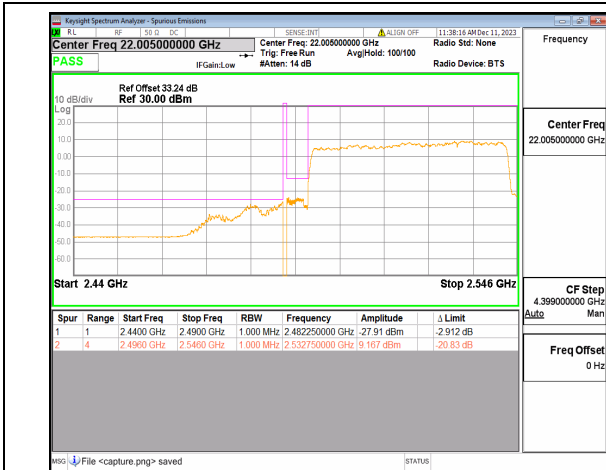

n41 40M DFT-s-OFDM QPSK Edge\_1RB\_Left Low

n41 40M DFT-s-OFDM BPSK Outer\_Full High

n41 40M DFT-s-OFDM BPSK Edge\_1RB\_Right High

n41 40M DFT-s-OFDM QPSK Outer\_Full High

n41 40M DFT-s-OFDM QPSK Edge\_1RB\_Right High