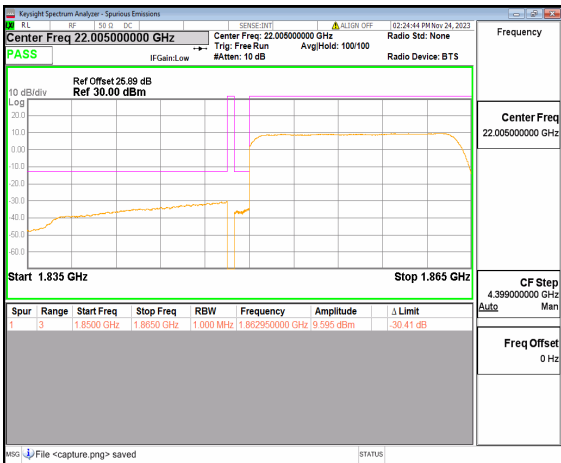

n25 10M DFT-s-OFDM BPSK Edge\_1RB\_Right High

n25 10M DFT-s-OFDM QPSK Outer\_Full High

n25 10M DFT-s-OFDM QPSK Edge\_1RB\_Right High

n25 15M DFT-s-OFDM BPSK Outer\_Full Low

n25 15M DFT-s-OFDM BPSK Edge\_1RB\_Left Low