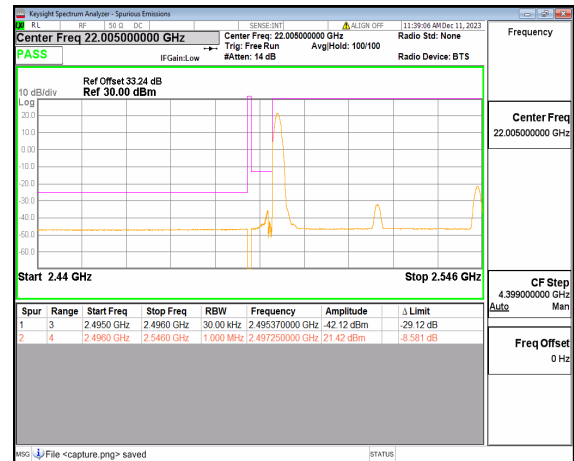

n41 50M DFT-s-OFDM BPSK Edge_1RB_Left Low

n41 50M DFT-s-OFDM QPSK Edge_1RB_Left Low