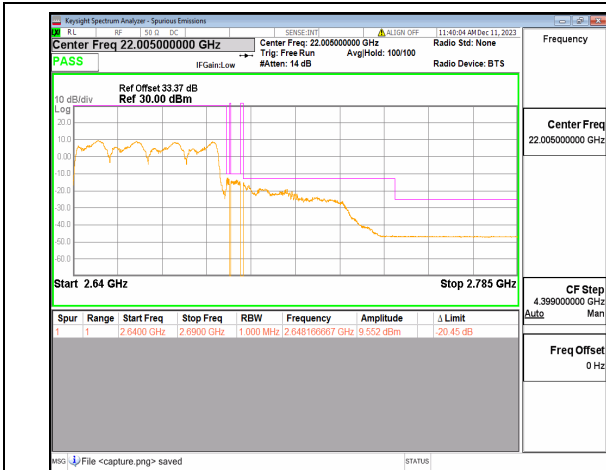

n41 50M DFT-s-OFDM QPSK Outer_Full High