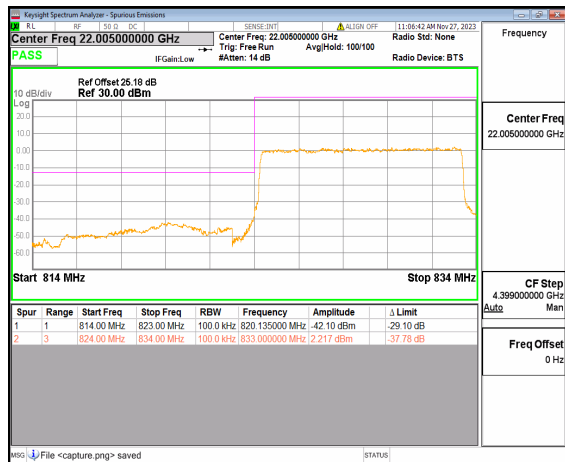

n26(824-849MHz) 5M DFT-s-OFDM BPSK  
Edge\_1RB\_Left Low

n26(824-849MHz) 5M DFT-s-OFDM QPSK  
Outer\_Full Low

n26(824-849MHz) 5M DFT-s-OFDM QPSK  
Edge\_1RB\_Left Low

n26(824-849MHz) 5M DFT-s-OFDM BPSK  
Outer\_Full High

n26(824-849MHz) 5M DFT-s-OFDM BPSK  
Edge\_1RB\_Right High

n26(824-849MHz) 5M DFT-s-OFDM QPSK  
Outer\_Full High

n26(824-849MHz) 5M DFT-s-OFDM QPSK  
Edge\_1RB\_Right High

n26(824-849MHz) 10M DFT-s-OFDM BPSK  
Outer\_Full Low