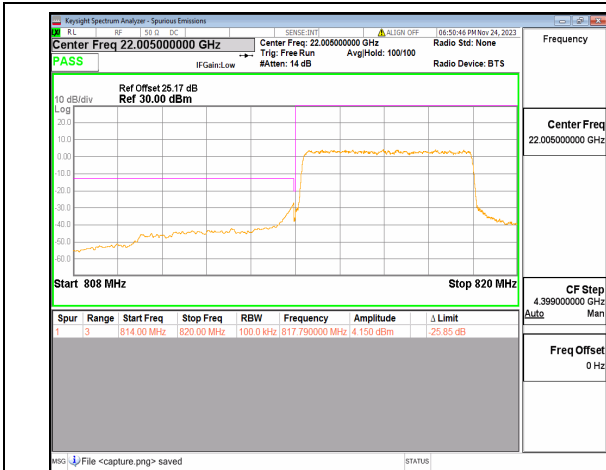

n26(814-824MHz) 5M DFT-s-OFDM QPSK
Outer_Full Low