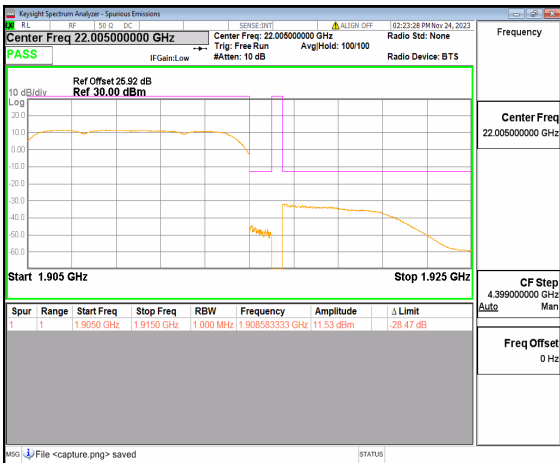

n25 10M DFT-s-OFDM BPSK Outer\_Full Low

n25 10M DFT-s-OFDM BPSK Edge\_1RB\_Left Low

n25 10M DFT-s-OFDM QPSK Outer\_Full Low

n25 10M DFT-s-OFDM QPSK Edge\_1RB\_Left Low

n25 10M DFT-s-OFDM BPSK Outer\_Full High