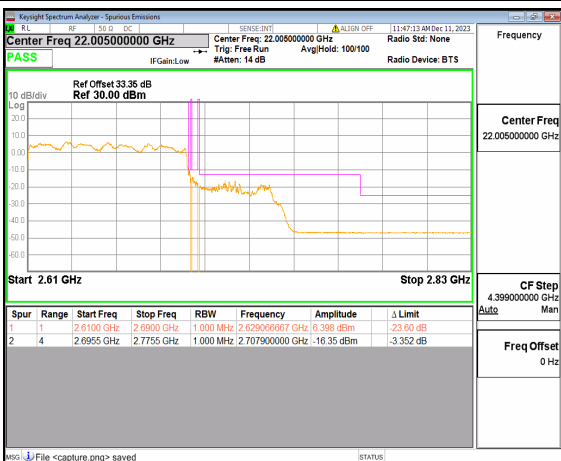

n41 80M DFT-s-OFDM QPSK Outer_Full Low

n41 80M DFT-s-OFDM BPSK Outer_Full High