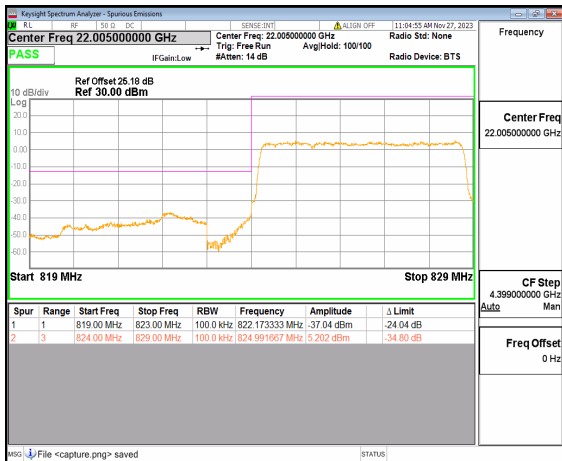

n26(814-824MHz) 10M DFT-s-OFDM BPSK  
Edge\_1RB\_Right High

n26(814-824MHz) 10M DFT-s-OFDM QPSK  
Outer\_Full High

n26(814-824MHz) 10M DFT-s-OFDM QPSK  
Edge\_1RB\_Right High

n26(824-849MHz) 5M DFT-s-OFDM BPSK  
Outer\_Full Low

n26(824-849MHz) 5M DFT-s-OFDM BPSK  
Edge\_1RB\_Left Low

n26(824-849MHz) 5M DFT-s-OFDM QPSK  
Outer\_Full Low

n26(824-849MHz) 5M DFT-s-OFDM QPSK  
Edge\_1RB\_Left Low

n26(824-849MHz) 5M DFT-s-OFDM BPSK  
Outer\_Full High