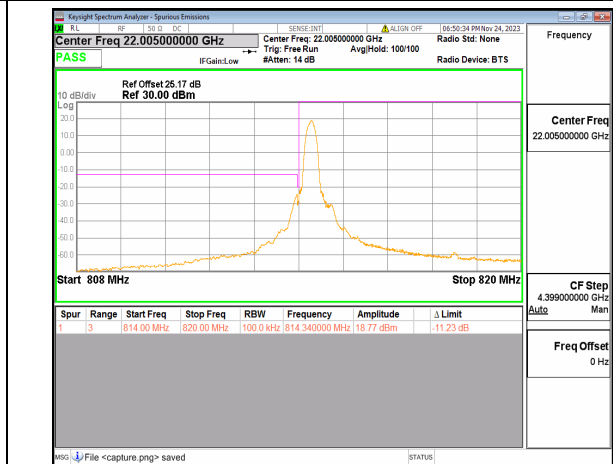

n25 20M DFT-s-OFDM BPSK Outer\_Full High

n25 20M DFT-s-OFDM BPSK Edge\_1RB\_Right High

n25 20M DFT-s-OFDM QPSK Outer\_Full High

n25 20M DFT-s-OFDM QPSK Edge\_1RB\_Right High

n26(814-824MHz) 5M DFT-s-OFDM BPSK Outer\_Full Low

n26(814-824MHz) 5M DFT-s-OFDM BPSK Edge\_1RB\_Left Low

n26(814-824MHz) 5M DFT-s-OFDM QPSK  
Outer\_Full Low

n26(814-824MHz) 5M DFT-s-OFDM QPSK  
Edge\_1RB\_Left Low

n26(814-824MHz) 5M DFT-s-OFDM BPSK  
Outer\_Full High