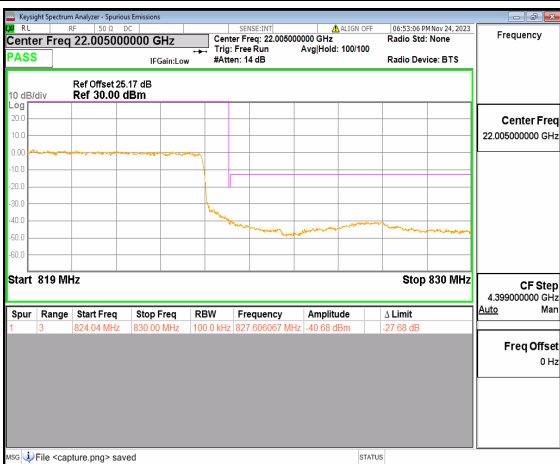

n26(814-824MHz) 10M DFT-s-OFDM QPSK
Outer_Full Low

n26(814-824MHz) 10M DFT-s-OFDM BPSK
Outer_Full High