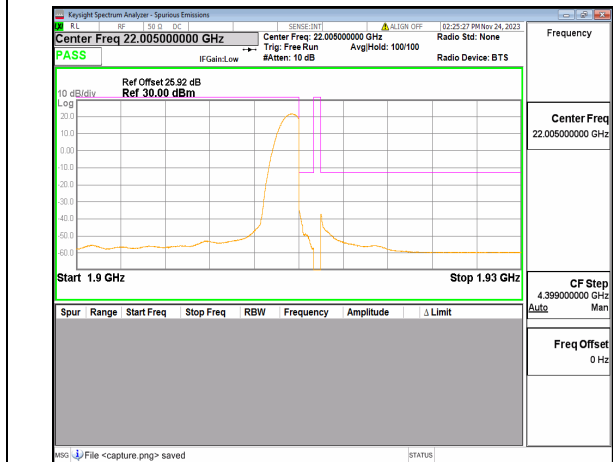

n25 15M DFT-s-OFDM QPSK Edge_1RB_Left Low

n25 15M DFT-s-OFDM BPSK Edge_1RB_Right High