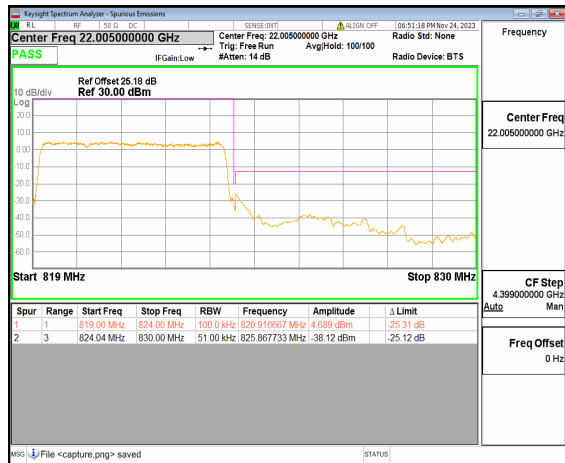

n25 20M DFT-s-OFDM BPSK Outer\_Full High

n25 20M DFT-s-OFDM BPSK Edge\_1RB\_Right High

n25 20M DFT-s-OFDM QPSK Outer\_Full High

n25 20M DFT-s-OFDM QPSK Edge\_1RB\_Right High

n26(814-824MHz) 5M DFT-s-OFDM BPSK Outer\_Full Low

n26(814-824MHz) 5M DFT-s-OFDM BPSK Edge\_1RB\_Left Low

n26(814-824MHz) 5M DFT-s-OFDM QPSK  
Outer\_Full Low

n26(814-824MHz) 5M DFT-s-OFDM QPSK  
Edge\_1RB\_Left Low

n26(814-824MHz) 5M DFT-s-OFDM BPSK  
Outer\_Full High