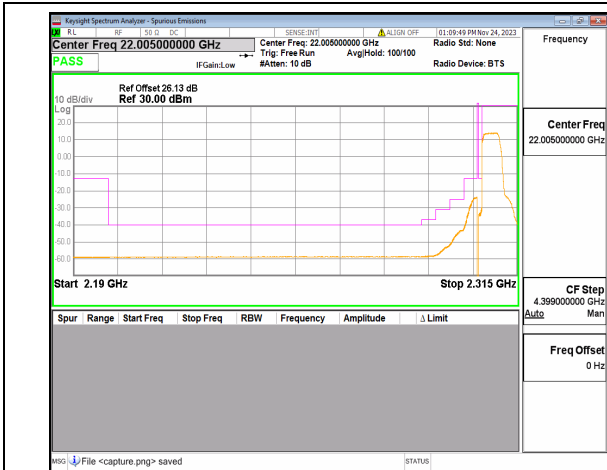

n30 5M DFT-s-OFDM QPSK Outer_Full Low