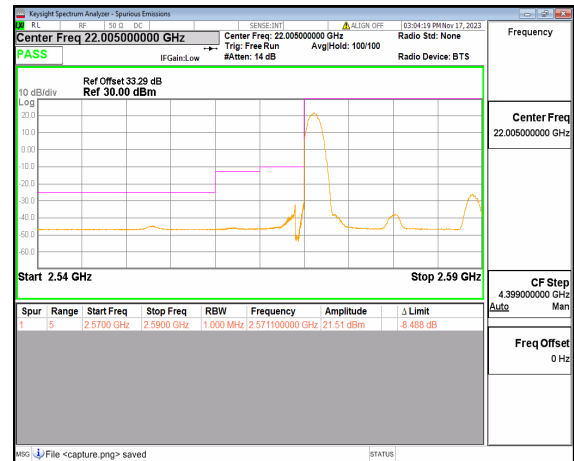

n30 5M DFT-s-OFDM QPSK Outer\_Full High

n30 5M DFT-s-OFDM QPSK Edge\_1RB\_Right High

n38 20M DFT-s-OFDM BPSK Outer\_Full Low

n38 20M DFT-s-OFDM BPSK Edge\_1RB\_Left Low

n38 20M DFT-s-OFDM QPSK Outer\_Full Low