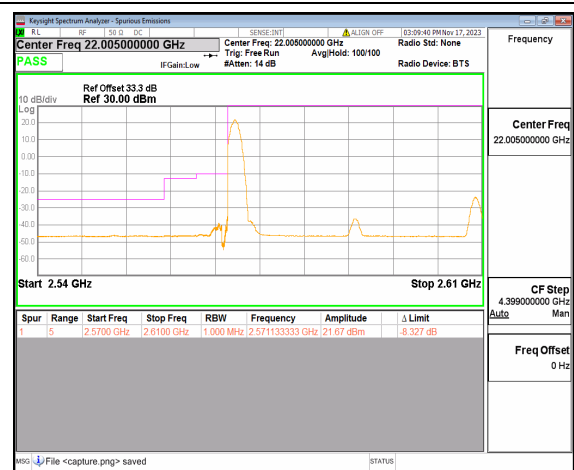

n38 40M DFT-s-OFDM BPSK Edge_1RB_Left Low

n38 40M DFT-s-OFDM QPSK Edge_1RB_Left Low