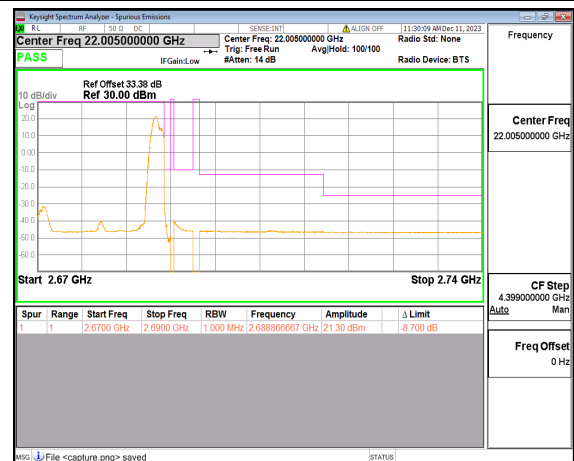

n41 20M DFT-s-OFDM QPSK Edge_1RB_Left Low

n41 20M DFT-s-OFDM BPSK Edge_1RB_Right High