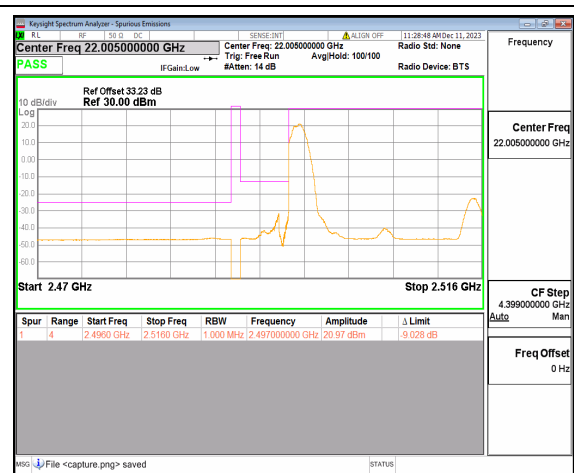

n38 40M DFT-s-OFDM QPSK Edge_1RB_Right High

n41 20M DFT-s-OFDM BPSK Edge_1RB_Left Low