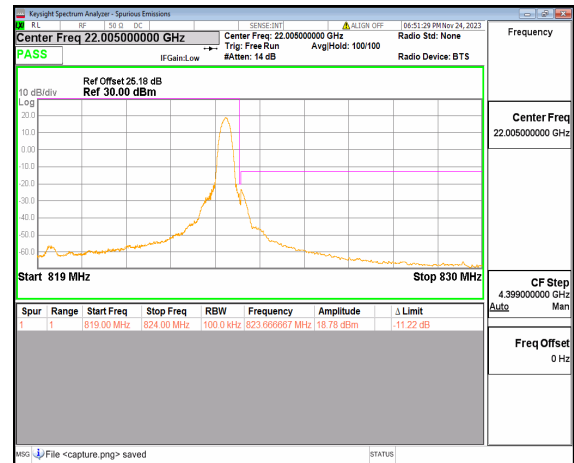

n26(814-824MHz) 5M DFT-s-OFDM BPSK Edge\_1RB\_Left Low

n26(814-824MHz) 5M DFT-s-OFDM QPSK  
Outer\_Full Low

n26(814-824MHz) 5M DFT-s-OFDM QPSK  
Edge\_1RB\_Left Low

n26(814-824MHz) 5M DFT-s-OFDM BPSK  
Outer\_Full High