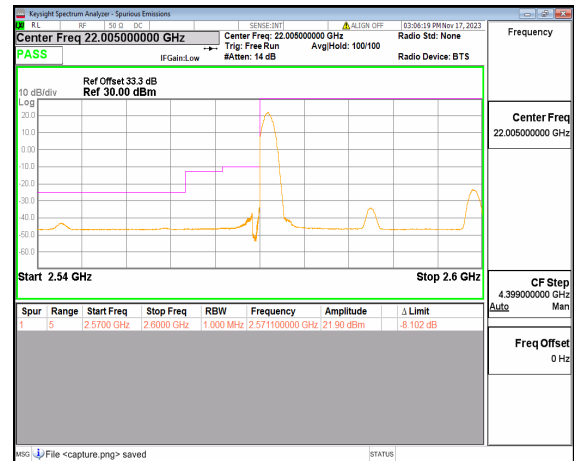

n38 20M DFT-s-OFDM QPSK Edge_1RB_Right High

n38 30M DFT-s-OFDM BPSK Edge_1RB_Left Low