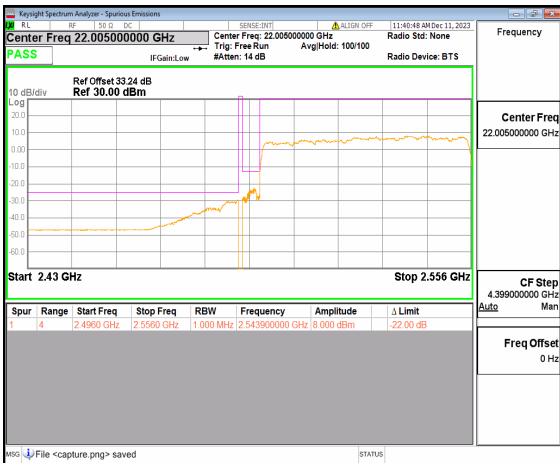

n41 50M DFT-s-OFDM BPSK Edge\_1RB\_Right High

n41 50M DFT-s-OFDM QPSK Outer\_Full High

n41 50M DFT-s-OFDM QPSK Edge\_1RB\_Right High

n41 60M DFT-s-OFDM BPSK Outer\_Full Low

n41 60M DFT-s-OFDM BPSK Edge\_1RB\_Left Low