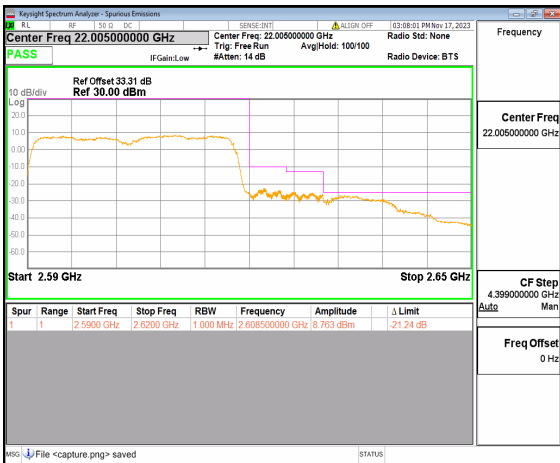

n38 30M DFT-s-OFDM BPSK Outer_Full High

n38 30M DFT-s-OFDM QPSK Outer_Full High