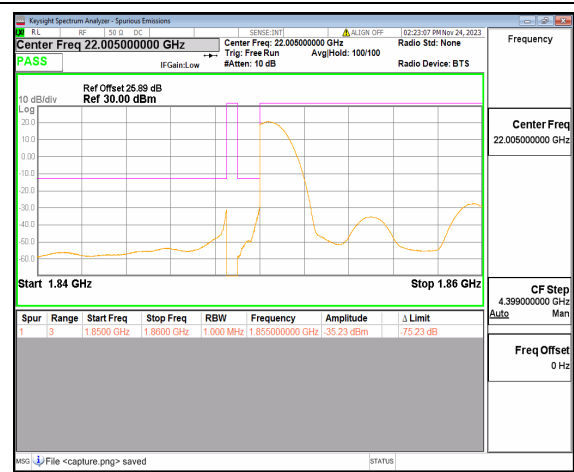

n25 10M DFT-s-OFDM BPSK Edge_1RB_Left Low

n25 10M DFT-s-OFDM QPSK Edge_1RB_Left Low