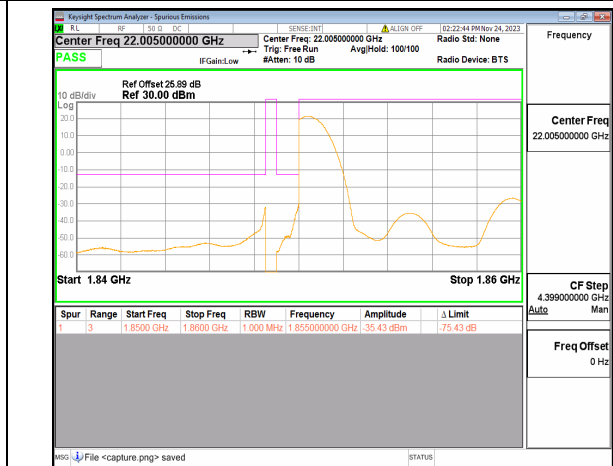

n25 5M DFT-s-OFDM QPSK Edge_1RB_Right High

n25 10M DFT-s-OFDM BPSK Edge_1RB_Left Low