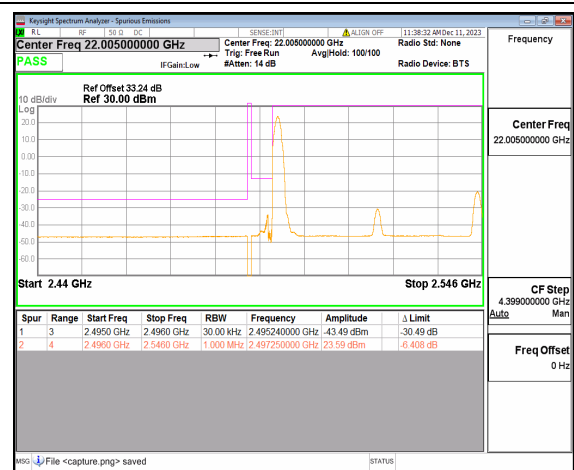

n41 40M DFT-s-OFDM QPSK Edge_1RB_Right High

n41 50M DFT-s-OFDM BPSK Edge_1RB_Left Low