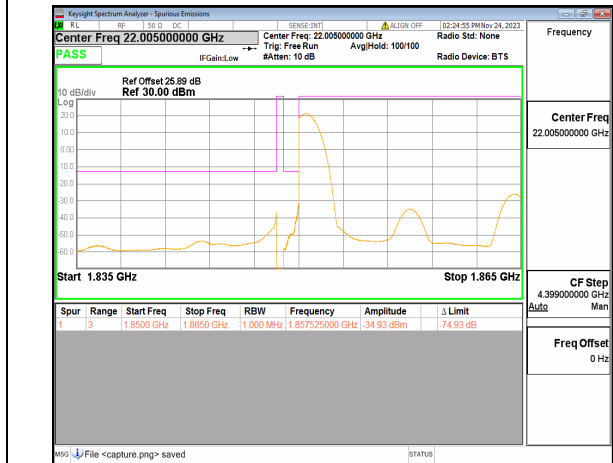

n25 15M DFT-s-OFDM BPSK Edge_1RB_Left Low

n25 15M DFT-s-OFDM QPSK Edge_1RB_Left Low