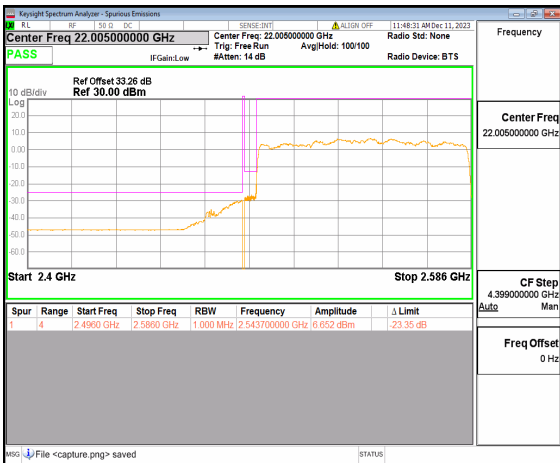

n41 80M DFT-s-OFDM QPSK Outer_Full High

n41 90M DFT-s-OFDM BPSK Outer_Full Low