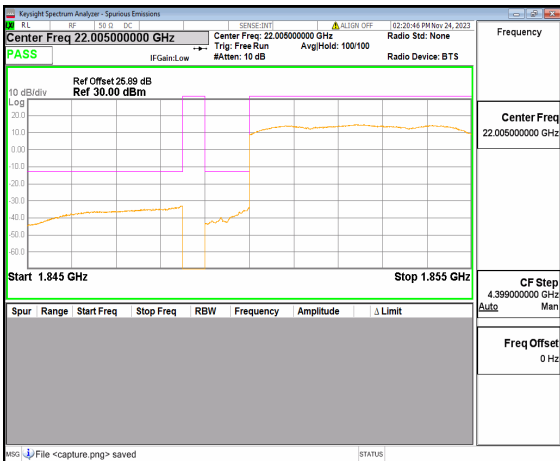

n14 10M DFT-s-OFDM QPSK Outer\_Full High

n14 10M DFT-s-OFDM QPSK Edge\_1RB\_Right High

n25 5M DFT-s-OFDM BPSK Outer\_Full Low

n25 5M DFT-s-OFDM BPSK Edge\_1RB\_Left Low

n25 5M DFT-s-OFDM QPSK Outer\_Full Low