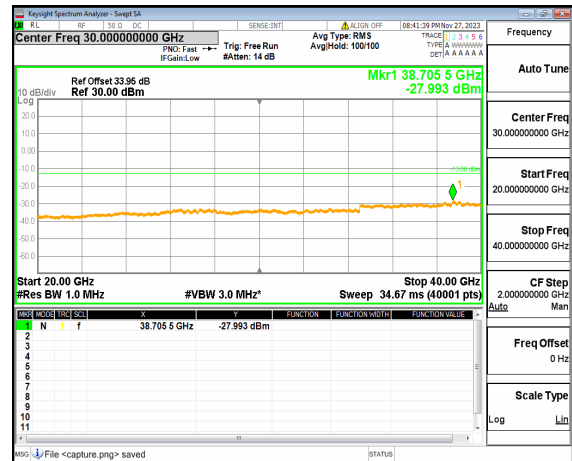

n77(3700-3980MHz) (20GHz-40GHz) 60M DFT-s-OFDM QPSK Edge_1RB_Right Mid

n77(3700-3980MHz) (20GHz-40GHz) 60M DFT-s-OFDM BPSK Edge_1RB_Left High