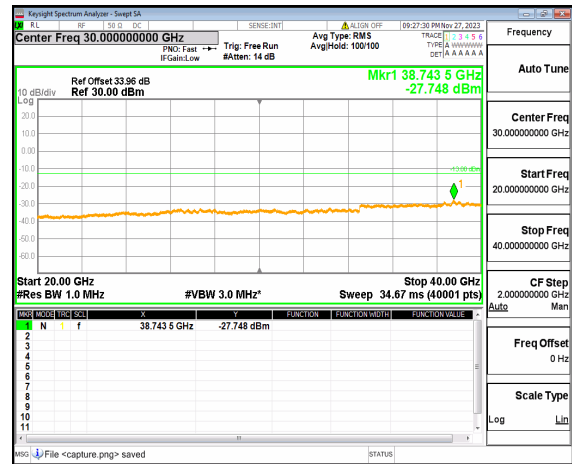

n77(3700-3980MHz) (20GHz-40GHz) 100M DFT-s-OFDM BPSK Edge_1RB_Right Low

n77(3700-3980MHz) (20GHz-40GHz) 100M DFT-s-OFDM QPSK Edge_1RB_Left Low