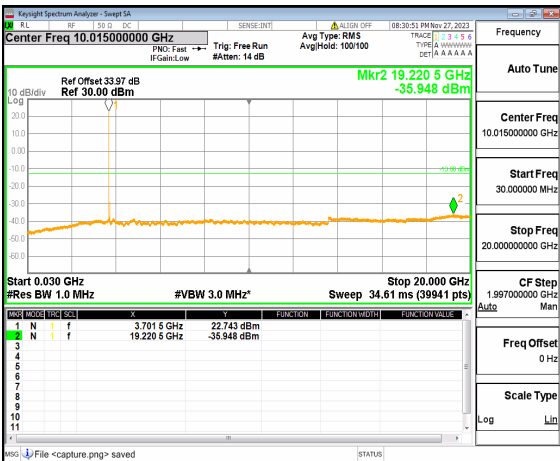

n77(3700-3980MHz) (30MHz-20GHz) 40M DFT-s-OFDM QPSK Edge_1RB Right High

n77(3700-3980MHz) (30MHz-20GHz) 60M DFT-s-OFDM BPSK Edge_1RB Left Low