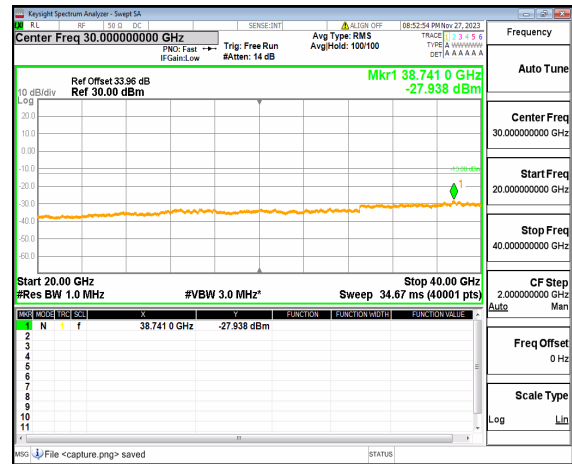

n77(3700-3980MHz) (20GHz-40GHz) 80M DFT-s-OFDM BPSK Edge_1RB_Left Mid

n77(3700-3980MHz) (20GHz-40GHz) 80M DFT-s-OFDM BPSK Edge_1RB_Right Mid