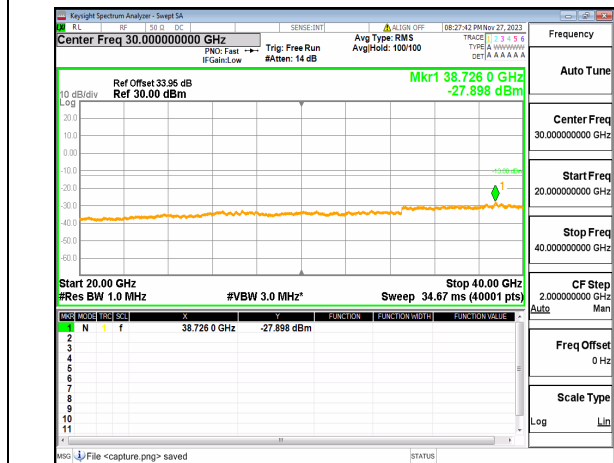

n77(3700-3980MHz) (20GHz-40GHz) 40M DFT-s-OFDM BPSK Edge_1RB_Left High

n77(3700-3980MHz) (20GHz-40GHz) 40M DFT-s-OFDM BPSK Edge_1RB_Right High