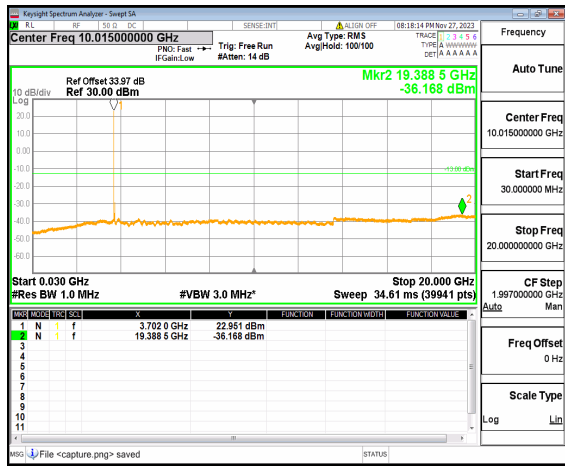

n77(3700-3980MHz) (30MHz-20GHz) 40M DFT-s-OFDM BPSK Edge_1RB_Right Low

n77(3700-3980MHz) (30MHz-20GHz) 40M DFT-s-OFDM QPSK Edge_1RB_Left Low