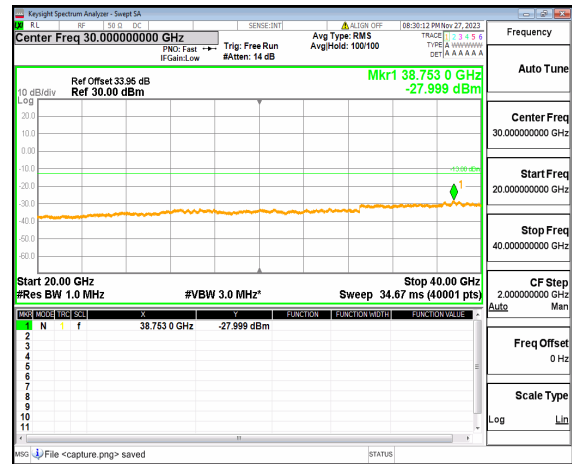

n77(3700-3980MHz) (20GHz-40GHz) 40M DFT-s-OFDM QPSK Edge_1RB Left High

n77(3700-3980MHz) (20GHz-40GHz) 40M DFT-s-OFDM QPSK Edge_1RB Right High