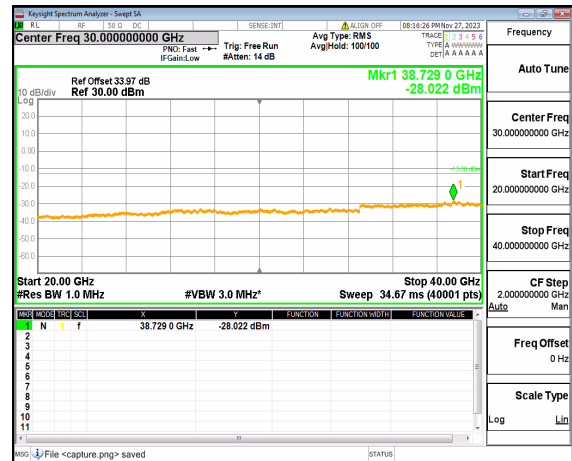

n77(3700-3980MHz) (20GHz-40GHz) 30M DFT-s-OFDM QPSK Edge_1RB Right High

n77(3700-3980MHz) (20GHz-40GHz) 40M DFT-s-OFDM BPSK Edge_1RB Left Low