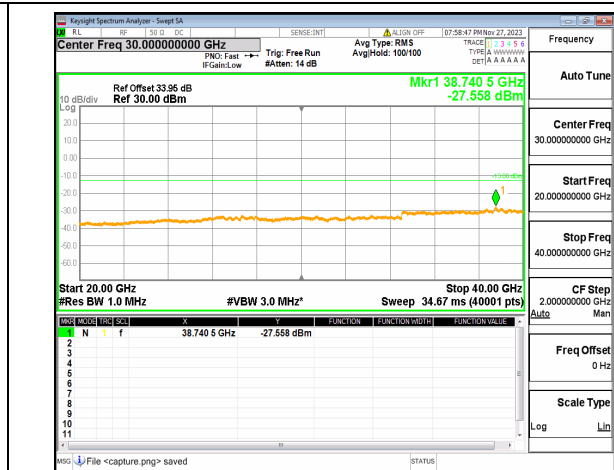

n77(3700-3980MHz) (20GHz-40GHz) 20M DFT-s-OFDM BPSK Edge_1RB_Right High

n77(3700-3980MHz) (20GHz-40GHz) 20M DFT-s-OFDM QPSK Edge_1RB Left High