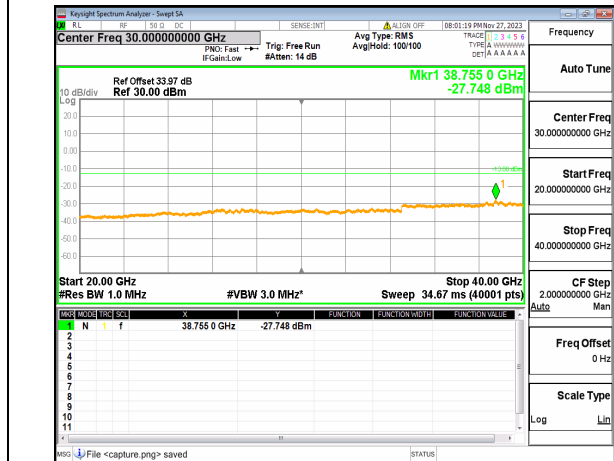

n77(3700-3980MHz) (20GHz-40GHz) 20M DFT-s-OFDM QPSK Edge_1RB Right High

n77(3700-3980MHz) (20GHz-40GHz) 30M DFT-s-OFDM BPSK Edge_1RB Left Low