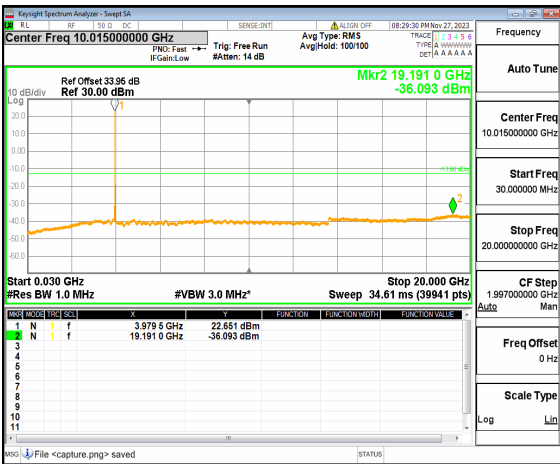

n77(3700-3980MHz) (30MHz-20GHz) 40M DFT-s-OFDM QPSK Edge_1RB Left High

n77(3700-3980MHz) (30MHz-20GHz) 40M DFT-s-OFDM QPSK Edge_1RB Right High