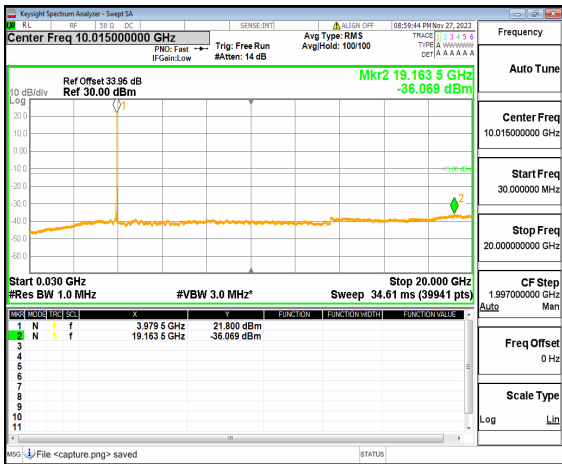

n77(3700-3980MHz) (30MHz-20GHz) 80M DFT-s-OFDM QPSK Edge_1RB Left High

n77(3700-3980MHz) (30MHz-20GHz) 80M DFT-s-OFDM QPSK Edge_1RB Right High