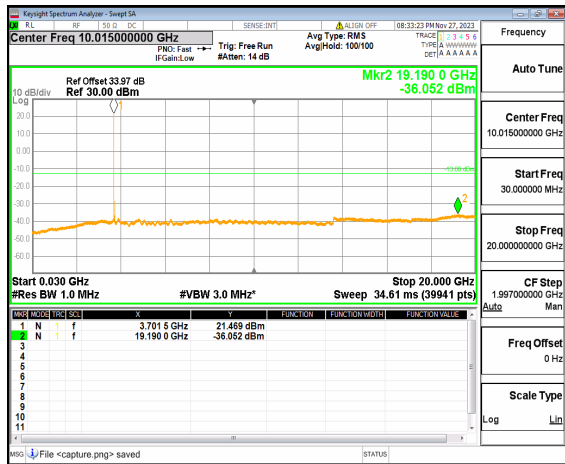

n77(3700-3980MHz) (30MHz-20GHz) 60M DFT-s-OFDM BPSK Edge_1RB_Right Low

n77(3700-3980MHz) (30MHz-20GHz) 60M DFT-s-OFDM QPSK Edge_1RB_Left Low