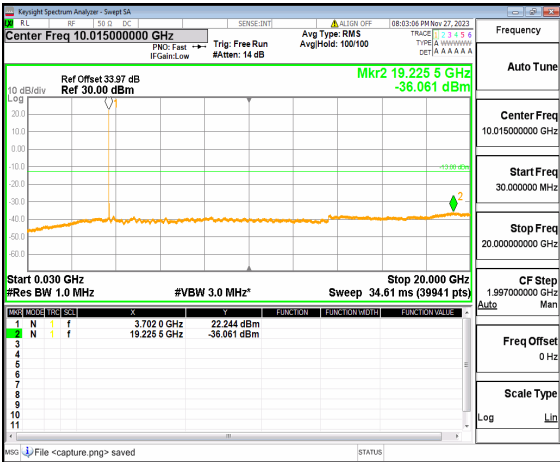

n77(3700-3980MHz) (30MHz-20GHz) 30M DFT-s-OFDM BPSK Edge_1RB_Right Low

n77(3700-3980MHz) (30MHz-20GHz) 30M DFT-s-OFDM QPSK Edge_1RB_Left Low