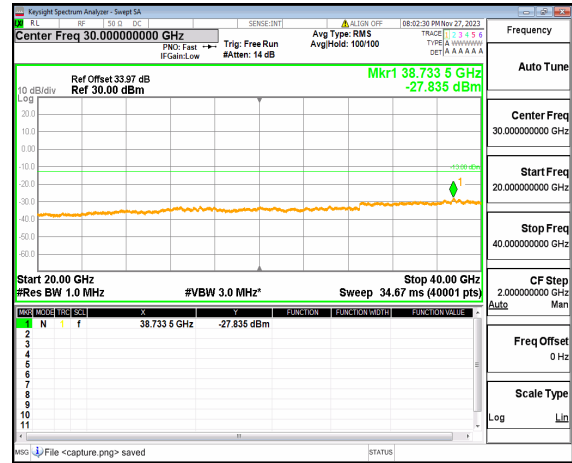

n77(3700-3980MHz) (20GHz-40GHz) 30M DFT-s-OFDM BPSK Edge_1RB Left Low

n77(3700-3980MHz) (20GHz-40GHz) 30M DFT-s-OFDM BPSK Edge_1RB_Right Low