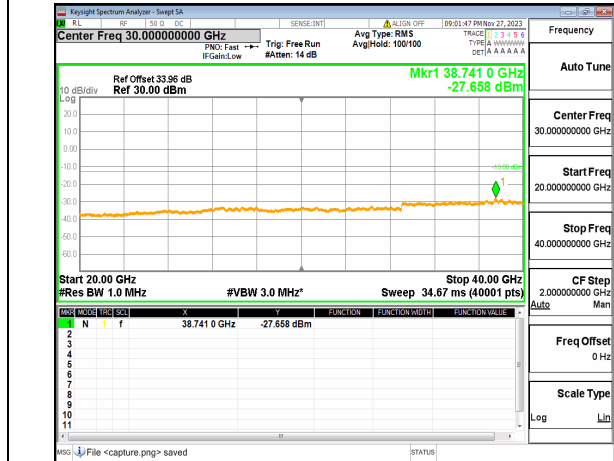

n77(3700-3980MHz) (20GHz-40GHz) 80M DFT-s-OFDM QPSK Edge_1RB Right High

n77(3700-3980MHz) (20GHz-40GHz) 100M DFT-s-OFDM BPSK Edge_1RB Left Low