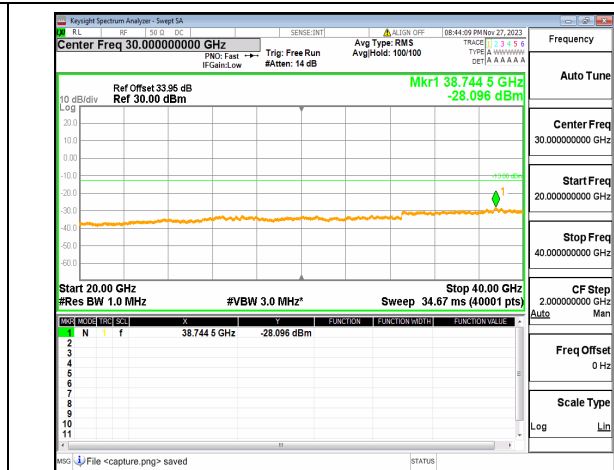

n77(3700-3980MHz) (20GHz-40GHz) 60M DFT-s-OFDM BPSK Edge_1RB_Right High

n77(3700-3980MHz) (20GHz-40GHz) 60M DFT-s-OFDM QPSK Edge_1RB Left High