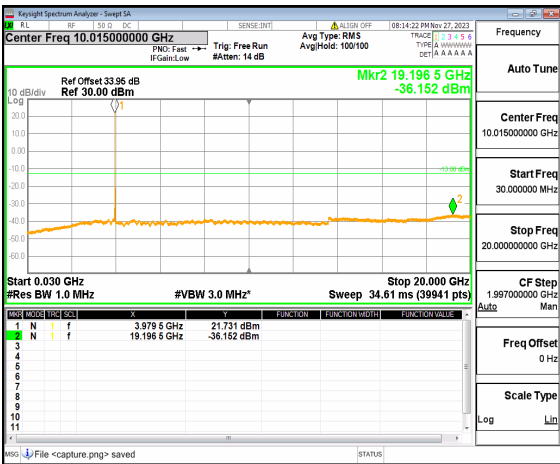

n77(3700-3980MHz) (30MHz-20GHz) 30M DFT-s-OFDM QPSK Edge_1RB Left High

n77(3700-3980MHz) (30MHz-20GHz) 30M DFT-s-OFDM QPSK Edge_1RB Right High