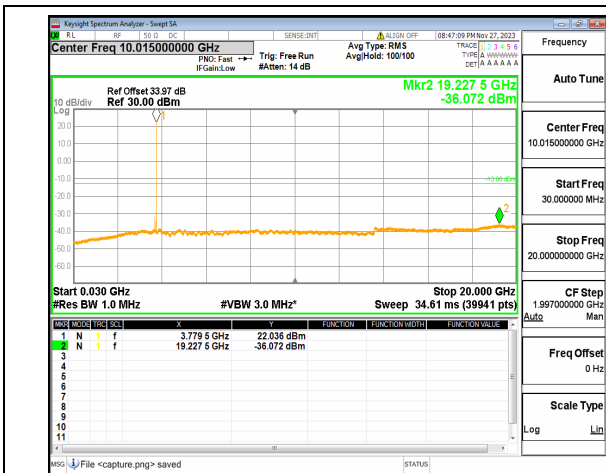

n77(3700-3980MHz) (30MHz-20GHz) 80M DFT-s-OFDM BPSK Edge_1RB_Right Low