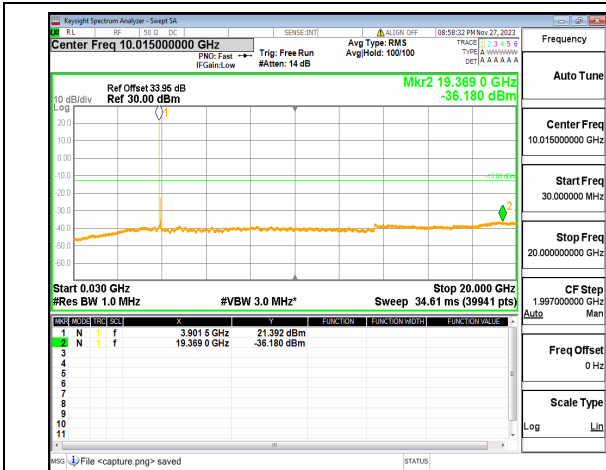

n77(3700-3980MHz) (30MHz-20GHz) 80M DFT-s-OFDM QPSK Edge_1RB Left High