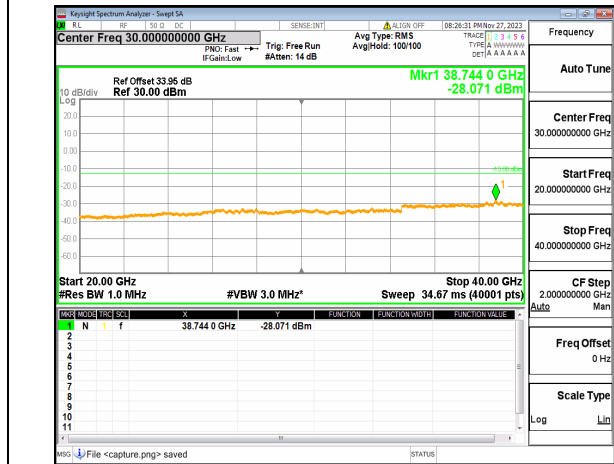

n77(3700-3980MHz) (20GHz-40GHz) 40M DFT-s-OFDM QPSK Edge_1RB_Right Mid

n77(3700-3980MHz) (20GHz-40GHz) 40M DFT-s-OFDM BPSK Edge_1RB_Left High