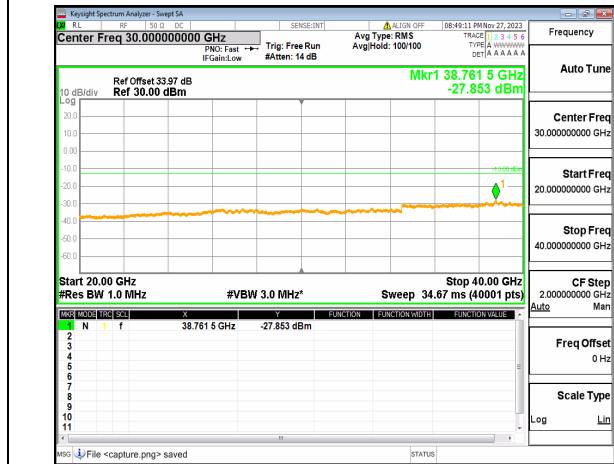

n77(3700-3980MHz) (20GHz-40GHz) 80M DFT-s-OFDM BPSK Edge_1RB_Right Low

n77(3700-3980MHz) (20GHz-40GHz) 80M DFT-s-OFDM QPSK Edge_1RB_Left Low