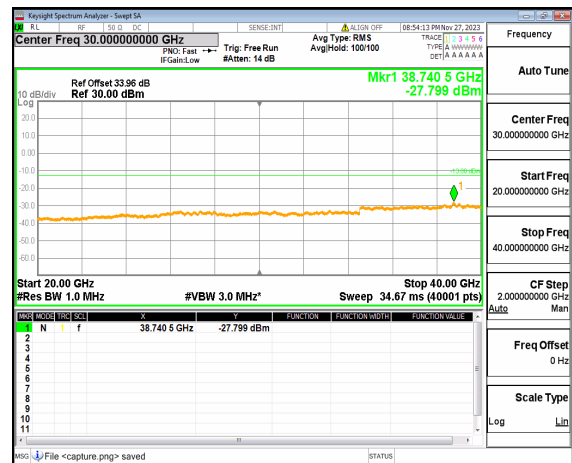

n77(3700-3980MHz) (20GHz-40GHz) 80M DFT-s-OFDM BPSK Edge_1RB_Right Mid

n77(3700-3980MHz) (20GHz-40GHz) 80M DFT-s-OFDM QPSK Edge_1RB_Left Mid