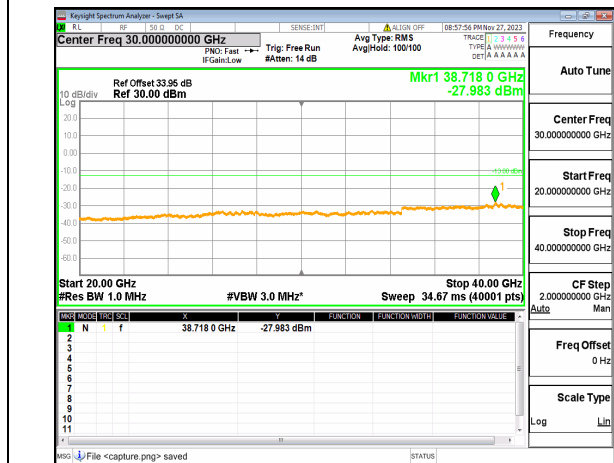

n77(3700-3980MHz) (20GHz-40GHz) 80M DFT-s-OFDM BPSK Edge_1RB_Left High

n77(3700-3980MHz) (20GHz-40GHz) 80M DFT-s-OFDM BPSK Edge_1RB_Right High