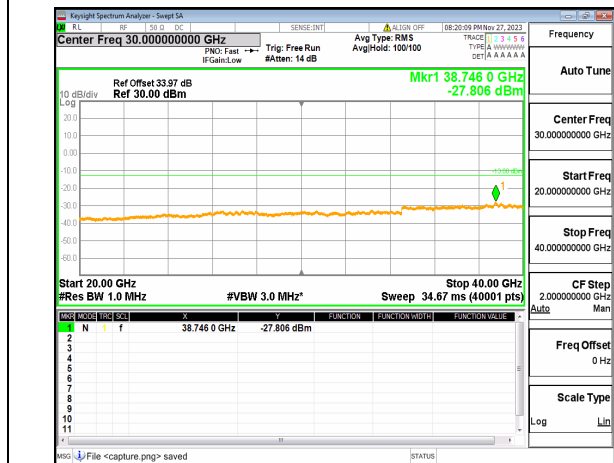

n77(3700-3980MHz) (20GHz-40GHz) 40M DFT-s-OFDM QPSK Edge_1RB_Left Low

n77(3700-3980MHz) (20GHz-40GHz) 40M DFT-s-OFDM QPSK Edge_1RB_Right Low