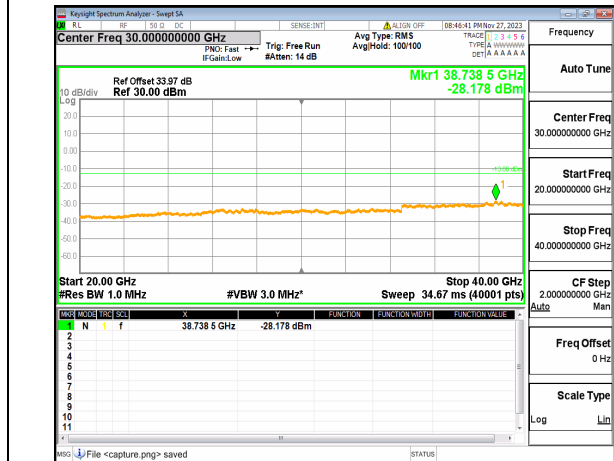

n77(3700-3980MHz) (20GHz-40GHz) 60M DFT-s-OFDM QPSK Edge_1RB Right High

n77(3700-3980MHz) (20GHz-40GHz) 80M DFT-s-OFDM BPSK Edge_1RB Left Low