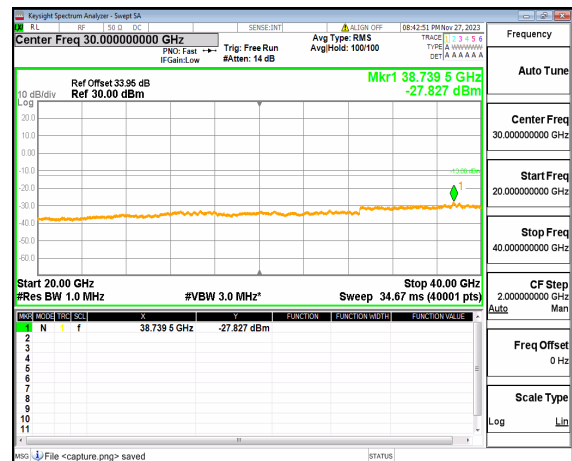

n77(3700-3980MHz) (20GHz-40GHz) 60M DFT-s-OFDM BPSK Edge_1RB_Left High

n77(3700-3980MHz) (20GHz-40GHz) 60M DFT-s-OFDM BPSK Edge_1RB_Right High