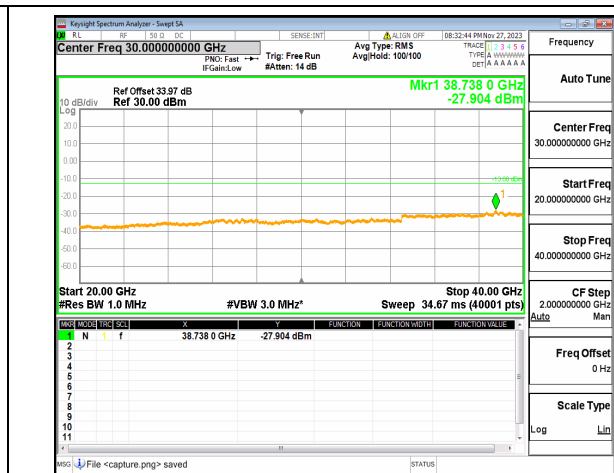

n77(3700-3980MHz) (20GHz-40GHz) 60M DFT-s-OFDM BPSK Edge_1RB Left Low

n77(3700-3980MHz) (20GHz-40GHz) 60M DFT-s-OFDM BPSK Edge_1RB_Right Low