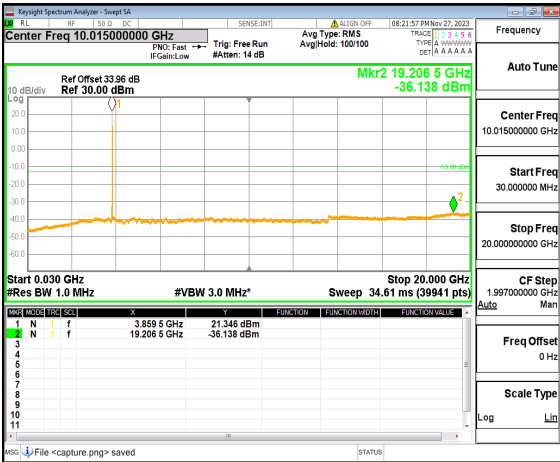

n77(3700-3980MHz) (30MHz-20GHz) 40M DFT-s-OFDM BPSK Edge 1RB Left Mid

n77(3700-3980MHz) (30MHz-20GHz) 40M DFT-s-OFDM BPSK Edge 1RB Right Mid