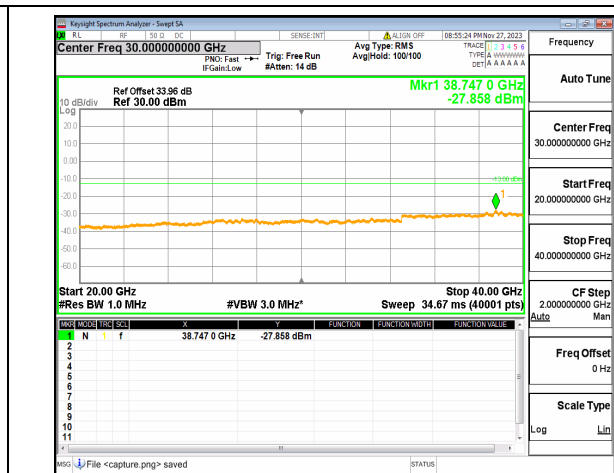

n77(3700-3980MHz) (20GHz-40GHz) 80M DFT-s-OFDM QPSK Edge_1RB_Left Mid

n77(3700-3980MHz) (20GHz-40GHz) 80M DFT-s-OFDM QPSK Edge_1RB_Right Mid