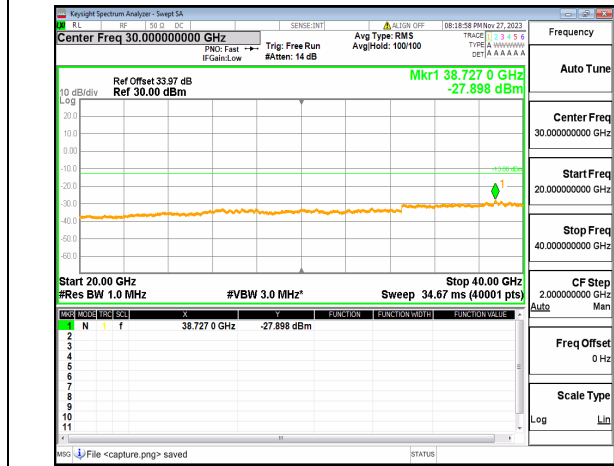

n77(3700-3980MHz) (20GHz-40GHz) 40M DFT-s-OFDM BPSK Edge_1RB_Right Low

n77(3700-3980MHz) (20GHz-40GHz) 40M DFT-s-OFDM QPSK Edge_1RB_Left Low