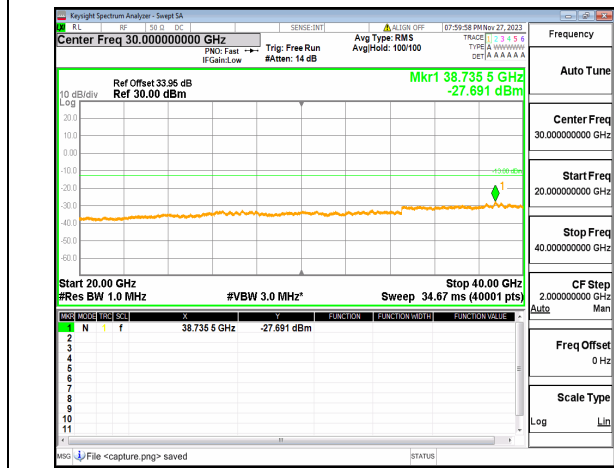

n77(3700-3980MHz) (20GHz-40GHz) 20M DFT-s-OFDM QPSK Edge_1RB Left High

n77(3700-3980MHz) (20GHz-40GHz) 20M DFT-s-OFDM QPSK Edge_1RB Right High