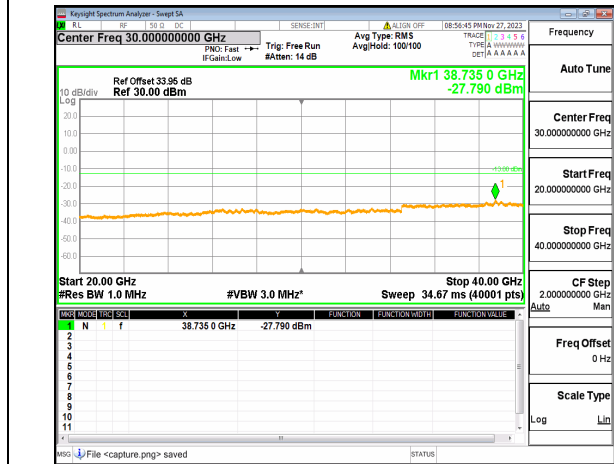

n77(3700-3980MHz) (20GHz-40GHz) 80M DFT-s-OFDM QPSK Edge_1RB_Right Mid

n77(3700-3980MHz) (20GHz-40GHz) 80M DFT-s-OFDM BPSK Edge_1RB_Left High