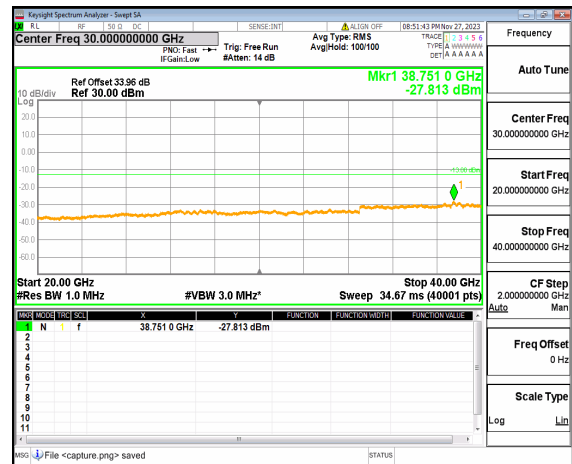

n77(3700-3980MHz) (20GHz-40GHz) 80M DFT-s-OFDM QPSK Edge_1RB_Right Low

n77(3700-3980MHz) (20GHz-40GHz) 80M DFT-s-OFDM BPSK Edge_1RB_Left Mid