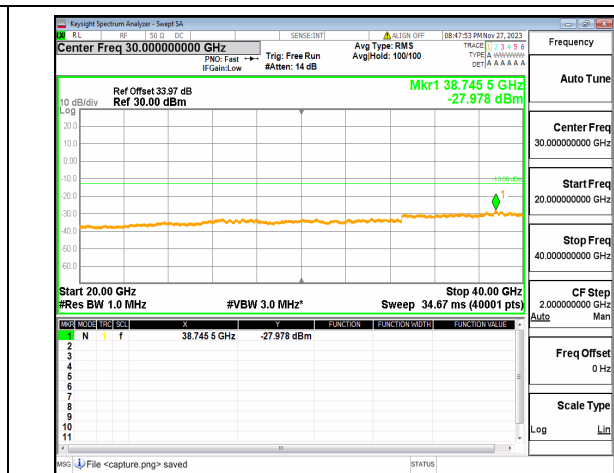

n77(3700-3980MHz) (20GHz-40GHz) 80M DFT-s-OFDM BPSK Edge_1RB Left Low

n77(3700-3980MHz) (20GHz-40GHz) 80M DFT-s-OFDM BPSK Edge_1RB_Right Low