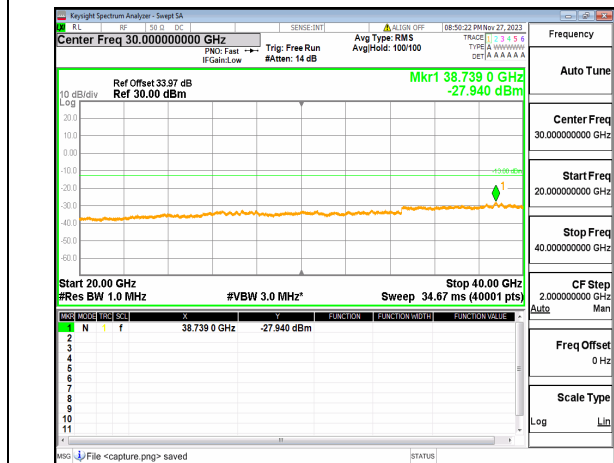

n77(3700-3980MHz) (20GHz-40GHz) 80M DFT-s-OFDM QPSK Edge_1RB_Left Low

n77(3700-3980MHz) (20GHz-40GHz) 80M DFT-s-OFDM QPSK Edge_1RB_Right Low