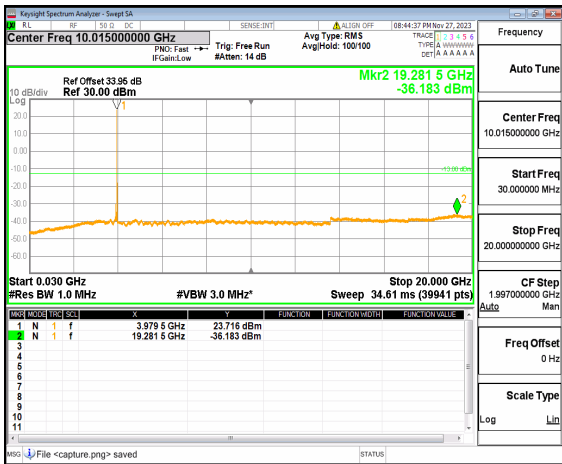

n77(3700-3980MHz) (30MHz-20GHz) 60M DFT-s-OFDM QPSK Edge_1RB Left High

n77(3700-3980MHz) (30MHz-20GHz) 60M DFT-s-OFDM QPSK Edge_1RB Right High