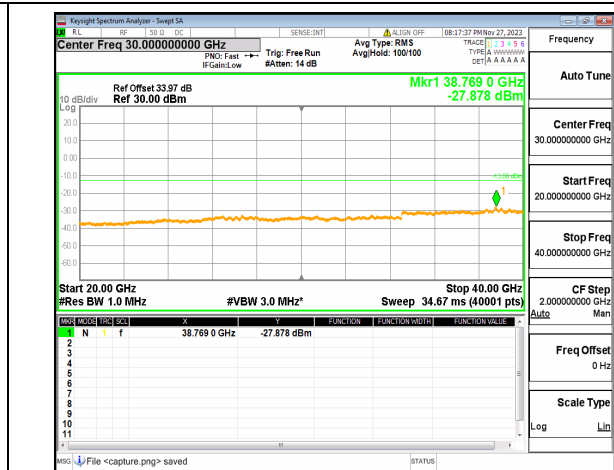

n77(3700-3980MHz) (20GHz-40GHz) 40M DFT-s-OFDM BPSK Edge_1RB Left Low

n77(3700-3980MHz) (20GHz-40GHz) 40M DFT-s-OFDM BPSK Edge_1RB_Right Low