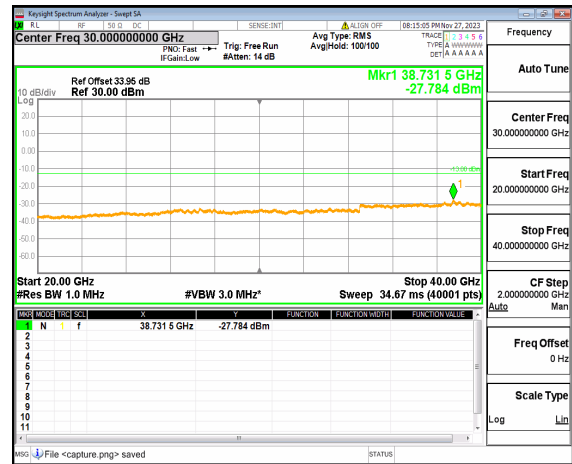

n77(3700-3980MHz) (20GHz-40GHz) 30M DFT-s-OFDM QPSK Edge_1RB Left High

n77(3700-3980MHz) (20GHz-40GHz) 30M DFT-s-OFDM QPSK Edge_1RB Right High