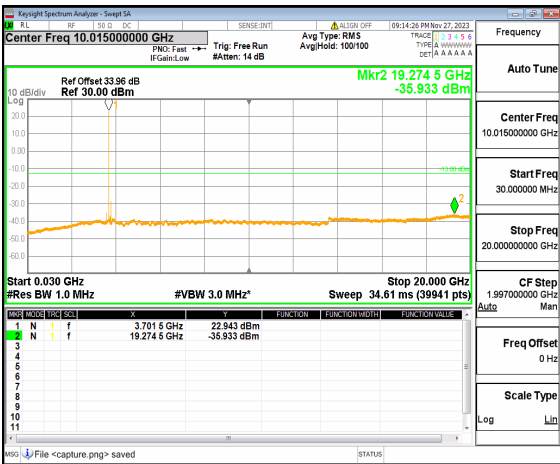

n77(3700-3980MHz) (30MHz-20GHz) 100M DFT-s-OFDM BPSK Edge_1RB_Right Low

n77(3700-3980MHz) (30MHz-20GHz) 100M DFT-s-OFDM QPSK Edge_1RB_Left Low