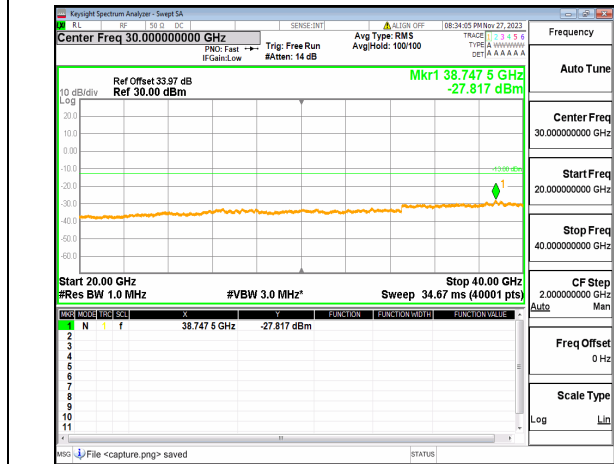

n77(3700-3980MHz) (20GHz-40GHz) 60M DFT-s-OFDM BPSK Edge_1RB_Right Low

n77(3700-3980MHz) (20GHz-40GHz) 60M DFT-s-OFDM QPSK Edge_1RB_Left Low