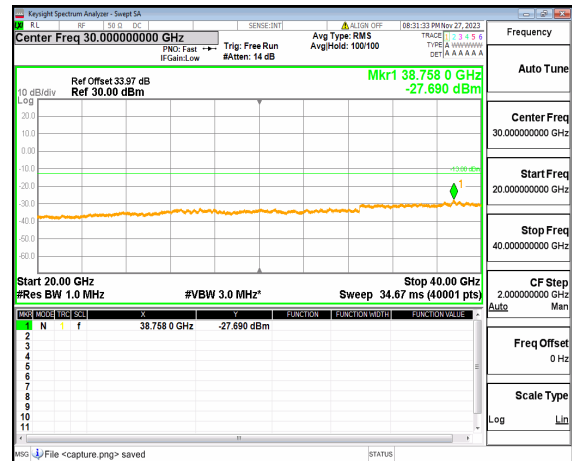

n77(3700-3980MHz) (20GHz-40GHz) 40M DFT-s-OFDM QPSK Edge_1RB Right High

n77(3700-3980MHz) (20GHz-40GHz) 60M DFT-s-OFDM BPSK Edge_1RB Left Low