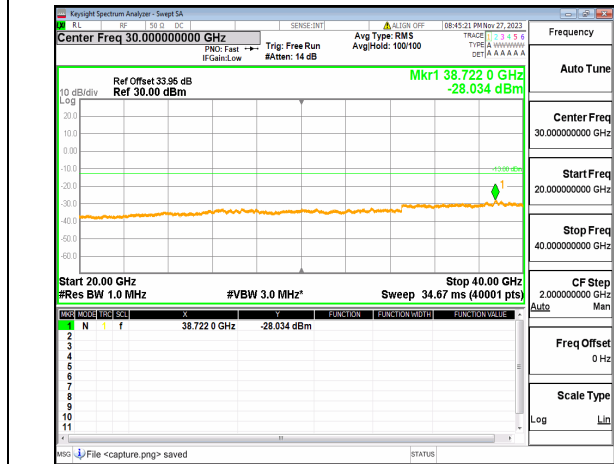

n77(3700-3980MHz) (20GHz-40GHz) 60M DFT-s-OFDM QPSK Edge_1RB Left High

n77(3700-3980MHz) (20GHz-40GHz) 60M DFT-s-OFDM QPSK Edge_1RB Right High