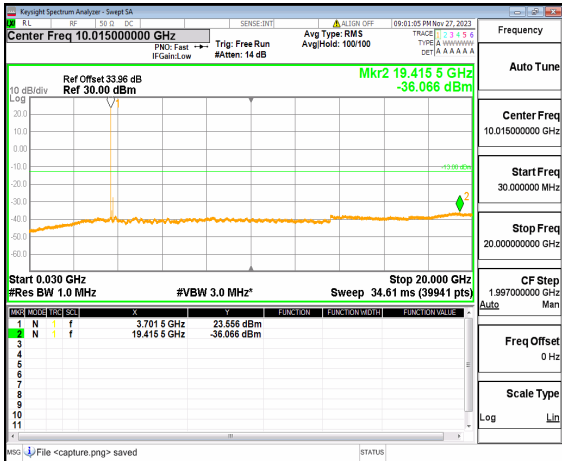

n77(3700-3980MHz) (30MHz-20GHz) 80M DFT-s-OFDM QPSK Edge_1RB Right High

n77(3700-3980MHz) (30MHz-20GHz) 100M DFT-s-OFDM BPSK Edge_1RB Left Low