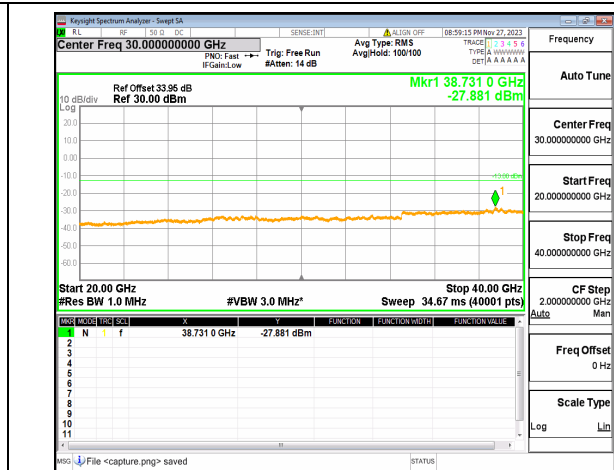

n77(3700-3980MHz) (20GHz-40GHz) 80M DFT-s-OFDM BPSK Edge_1RB_Right High

n77(3700-3980MHz) (20GHz-40GHz) 80M DFT-s-OFDM QPSK Edge_1RB Left High