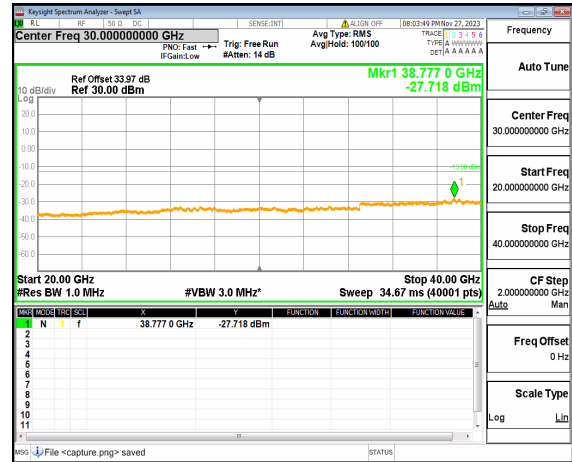

n77(3700-3980MHz) (20GHz-40GHz) 30M DFT-s-OFDM BPSK Edge_1RB_Right Low

n77(3700-3980MHz) (20GHz-40GHz) 30M DFT-s-OFDM QPSK Edge_1RB_Left Low