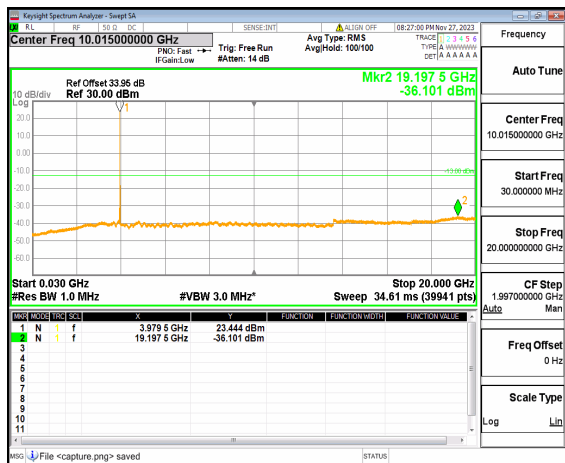

n77(3700-3980MHz) (30MHz-20GHz) 40M DFT-s-OFDM QPSK Edge_1RB_Right Mid

n77(3700-3980MHz) (20GHz-40GHz) 40M DFT-s-OFDM QPSK Edge_1RB_Right Mid

n77(3700-3980MHz) (30MHz-20GHz) 40M DFT-s-OFDM BPSK Edge_1RB_Left High

n77(3700-3980MHz) (20GHz-40GHz) 40M DFT-s-OFDM BPSK Edge_1RB_Left High

n77(3700-3980MHz) (30MHz-20GHz) 40M DFT-s-OFDM BPSK Edge_1RB_Right High

n77(3700-3980MHz) (20GHz-40GHz) 40M DFT-s-OFDM BPSK Edge_1RB_Right High