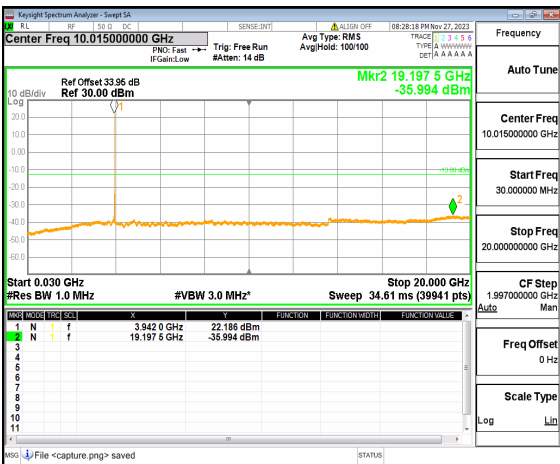

n77(3700-3980MHz) (30MHz-20GHz) 40M DFT-s-OFDM QPSK Edge_1RB Left High