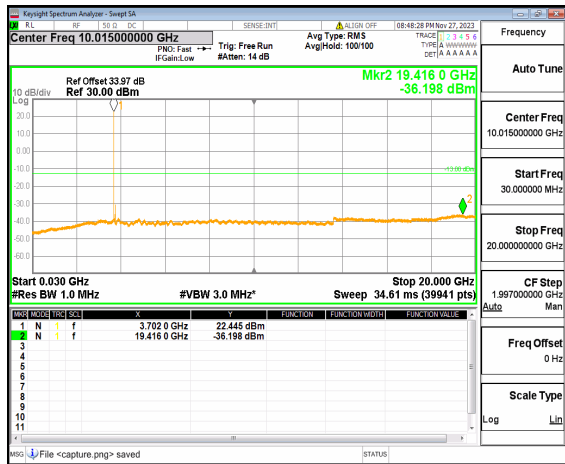

n77(3700-3980MHz) (30MHz-20GHz) 80M DFT-s-OFDM BPSK Edge_1RB_Right Low

n77(3700-3980MHz) (30MHz-20GHz) 80M DFT-s-OFDM QPSK Edge_1RB_Left Low