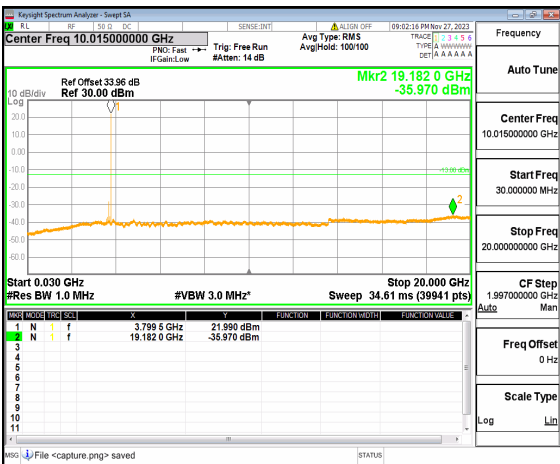

n77(3700-3980MHz) (30MHz-20GHz) 100M DFT-s-OFDM BPSK Edge_1RB_Right Low