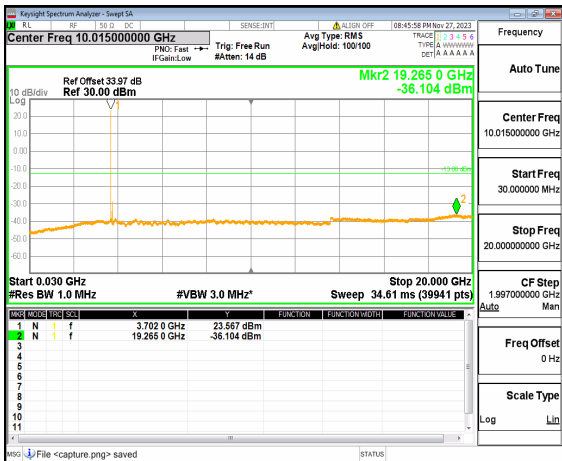

n77(3700-3980MHz) (30MHz-20GHz) 60M DFT-s-OFDM QPSK Edge_1RB Right High

n77(3700-3980MHz) (30MHz-20GHz) 80M DFT-s-OFDM BPSK Edge_1RB Left Low