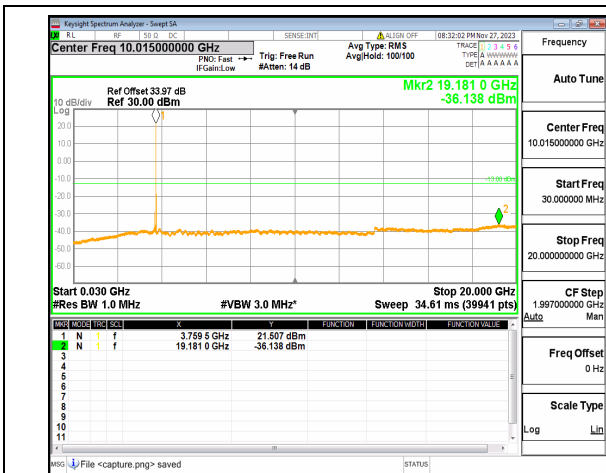

n77(3700-3980MHz) (30MHz-20GHz) 60M DFT-s-OFDM BPSK Edge_1RB_Right Low