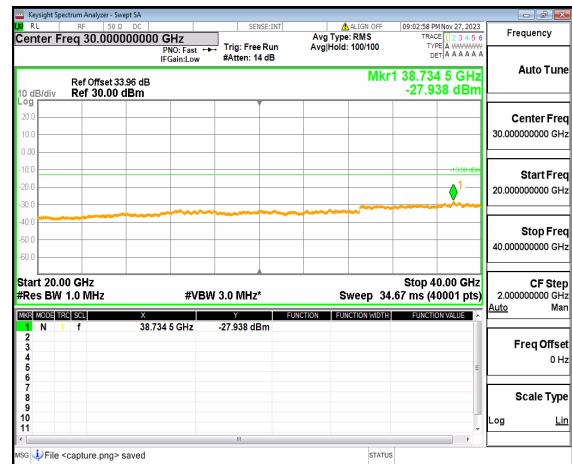

n77(3700-3980MHz) (20GHz-40GHz) 100M DFT-s-OFDM BPSK Edge_1RB Left Low

n77(3700-3980MHz) (20GHz-40GHz) 100M DFT-s-OFDM BPSK Edge_1RB_Right Low