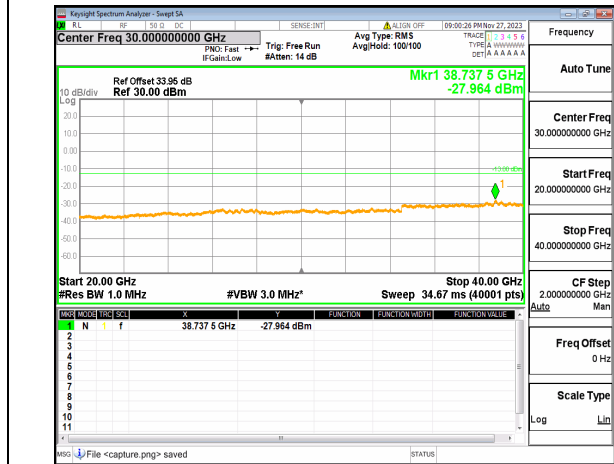

n77(3700-3980MHz) (20GHz-40GHz) 80M DFT-s-OFDM QPSK Edge_1RB Left High

n77(3700-3980MHz) (20GHz-40GHz) 80M DFT-s-OFDM QPSK Edge_1RB Right High