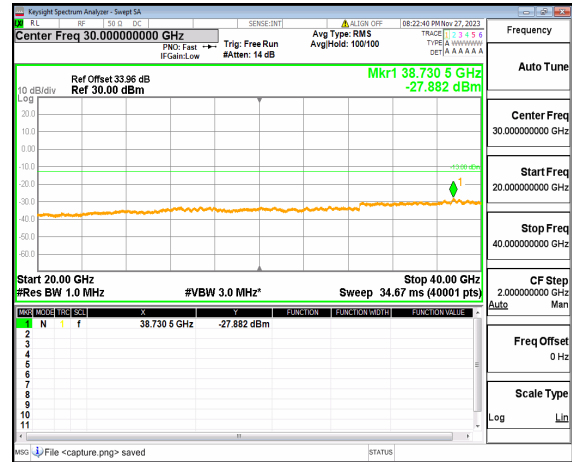

n77(3700-3980MHz) (20GHz-40GHz) 40M DFT-s-OFDM BPSK Edge 1RB Left Mid

n77(3700-3980MHz) (20GHz-40GHz) 40M DFT-s-OFDM BPSK Edge 1RB Right Mid