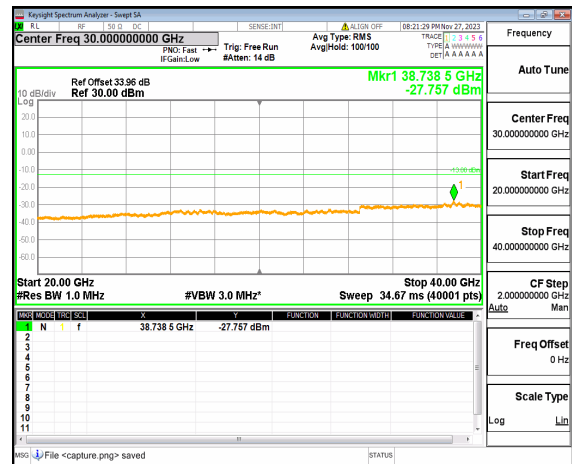

n77(3700-3980MHz) (20GHz-40GHz) 40M DFT-s-OFDM QPSK Edge_1RB_Right Low

n77(3700-3980MHz) (20GHz-40GHz) 40M DFT-s-OFDM BPSK Edge 1RB Left Mid