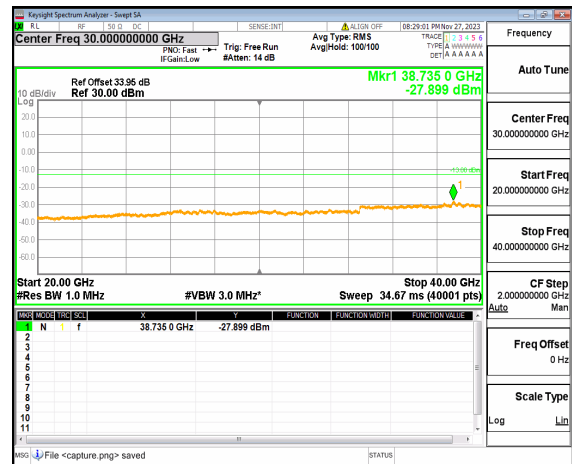

n77(3700-3980MHz) (20GHz-40GHz) 40M DFT-s-OFDM BPSK Edge_1RB_Right High

n77(3700-3980MHz) (20GHz-40GHz) 40M DFT-s-OFDM QPSK Edge_1RB Left High