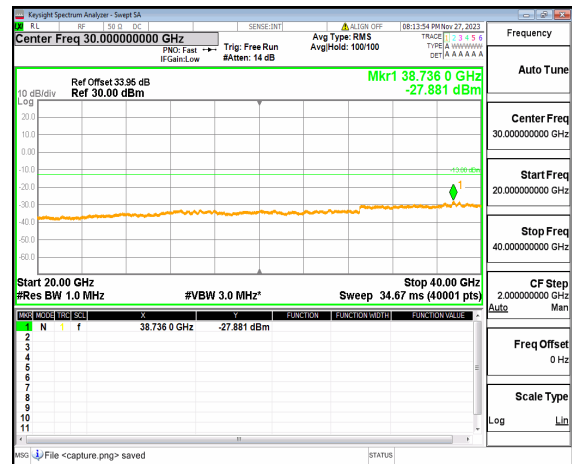

n77(3700-3980MHz) (20GHz-40GHz) 30M DFT-s-OFDM BPSK Edge_1RB_Right High

n77(3700-3980MHz) (20GHz-40GHz) 30M DFT-s-OFDM QPSK Edge_1RB Left High