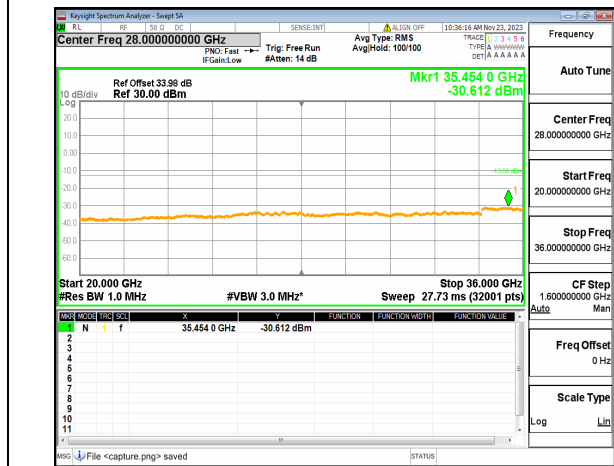

n77(3450-3550MHz) (20GHz-36GHz) 60M DFT-s-OFDM BPSK Edge_1RB_Right Mid

n77(3450-3550MHz) (20GHz-36GHz) 60M DFT-s-OFDM QPSK Edge_1RB_Left Mid