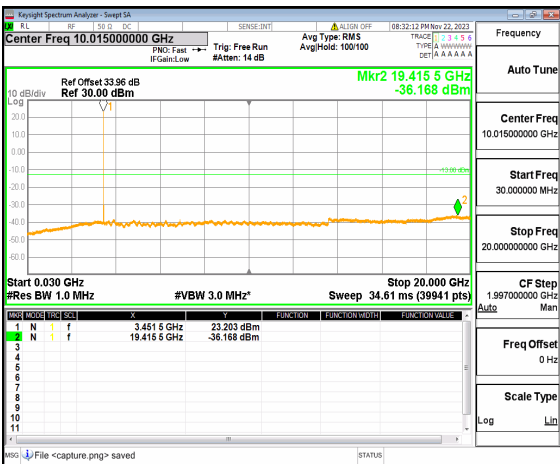

n77(3450-3550MHz) (30MHz-20GHz) 40M DFT-s-OFDM QPSK Edge 1RB Left Low