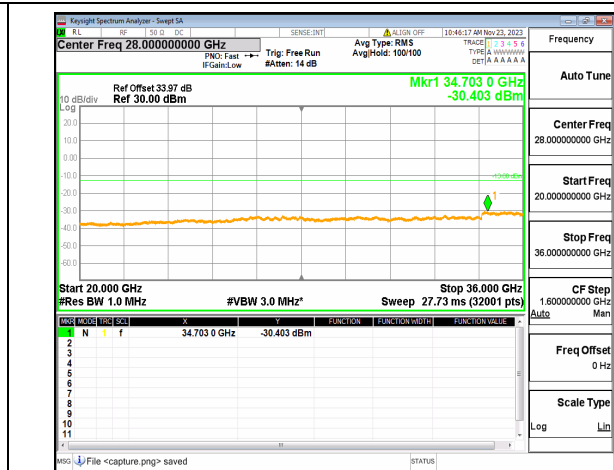

n77(3450-3550MHz) (20GHz-36GHz) 80M DFT-s-OFDM BPSK Edge_1RB_Right_Low

n77(3450-3550MHz) (20GHz-36GHz) 80M DFT-s-OFDM QPSK Edge_1RB_Left_Low