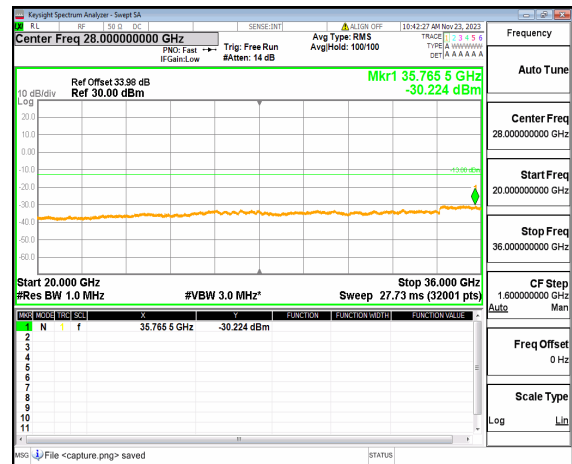

n77(3450-3550MHz) (20GHz-36GHz) 60M DFT-s-OFDM QPSK Edge_1RB_Left_High

n77(3450-3550MHz) (20GHz-36GHz) 60M DFT-s-OFDM QPSK Edge_1RB_Right_High