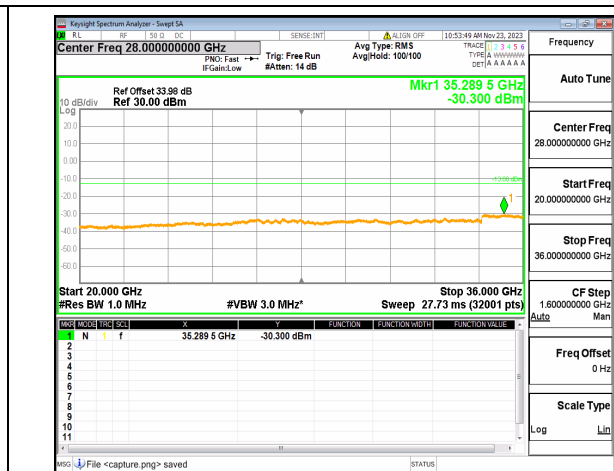

n77(3450-3550MHz) (20GHz-36GHz) 80M DFT-s-OFDM QPSK Edge_1RB_Right Mid

n77(3450-3550MHz) (20GHz-36GHz) 80M DFT-s-OFDM BPSK Edge_1RB_Left_High