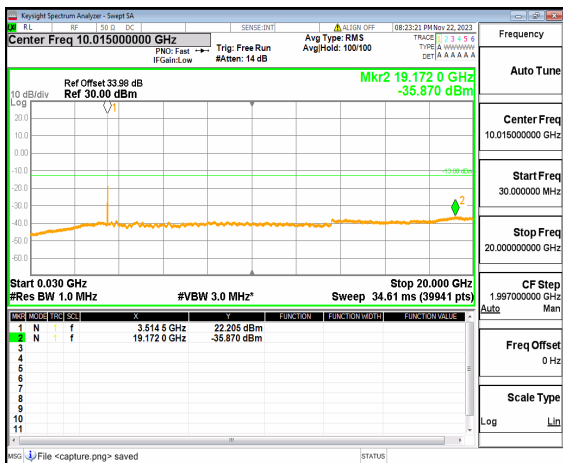

n77(3450-3550MHz) (30MHz-20GHz) 30M DFT-s-OFDM QPSK Edge_1RB_Left Mid

n77(3450-3550MHz) (30MHz-20GHz) 30M DFT-s-OFDM QPSK Edge_1RB_Right Mid