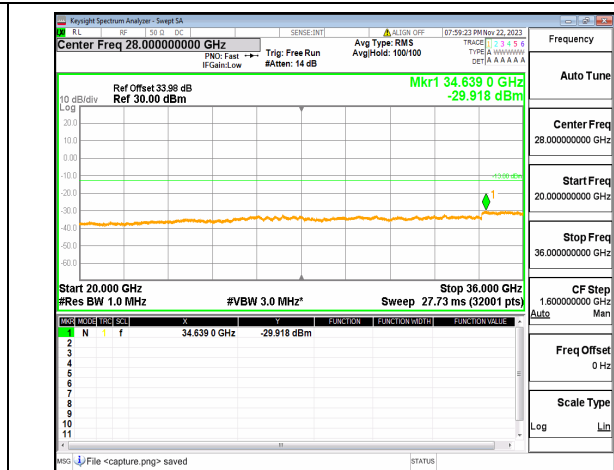

n77(3450-3550MHz) (20GHz-36GHz) 20M DFT-s-OFDM QPSK Edge_1RB_Right Mid

n77(3450-3550MHz) (20GHz-36GHz) 20M DFT-s-OFDM BPSK Edge_1RB_Left_High