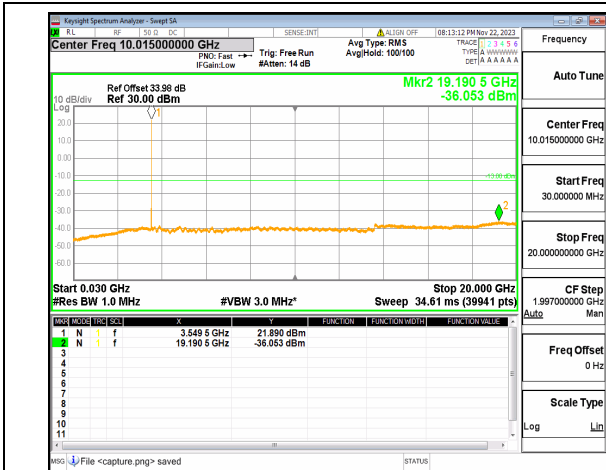

n77(3450-3550MHz) (30MHz-20GHz) 20M DFT-s-OFDM QPSK Edge_1RB_Right_High