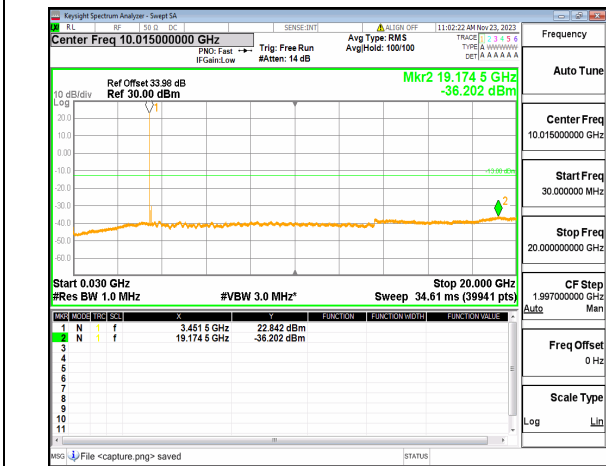

n77(3450-3550MHz) (30MHz-20GHz) 80M DFT-s-OFDM QPSK Edge_1RB_Right_High

n77(3450-3550MHz) (30MHz-20GHz) 100M DFT-s-OFDM BPSK Edge_1RB_Left_Mid