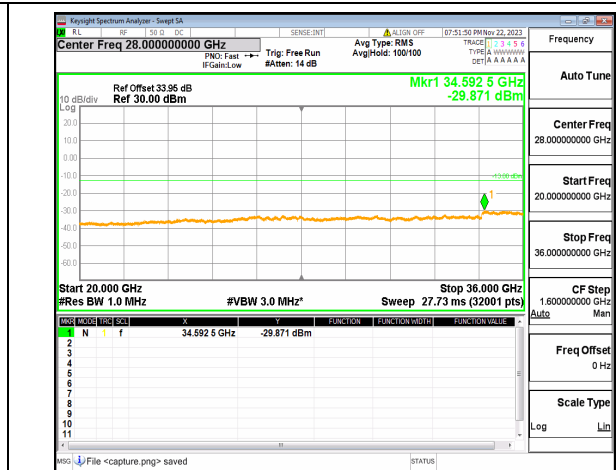

n77(3450-3550MHz) (20GHz-36GHz) 20M
DFT-s-OFDM BPSK Edge_1RB_Right_Low

n77(3450-3550MHz) (20GHz-36GHz) 20M DFT-s-OFDM QPSK Edge 1RB Left Low