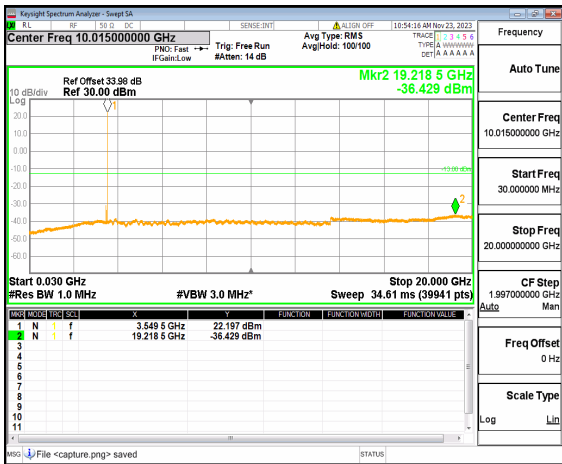

n77(3450-3550MHz) (30MHz-20GHz) 80M DFT-s-OFDM BPSK Edge_1RB_Left_High

n77(3450-3550MHz) (30MHz-20GHz) 80M DFT-s-OFDM BPSK Edge_1RB_Right_High