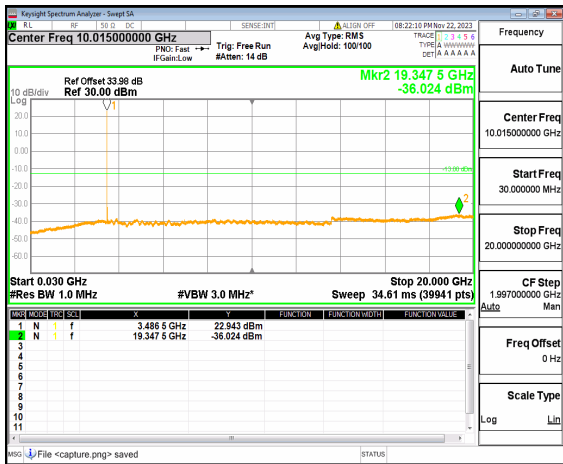

n77(3450-3550MHz) (30MHz-20GHz) 30M DFT-s-OFDM BPSK Edge_1RB_Right Mid

n77(3450-3550MHz) (30MHz-20GHz) 30M DFT-s-OFDM QPSK Edge_1RB_Left Mid