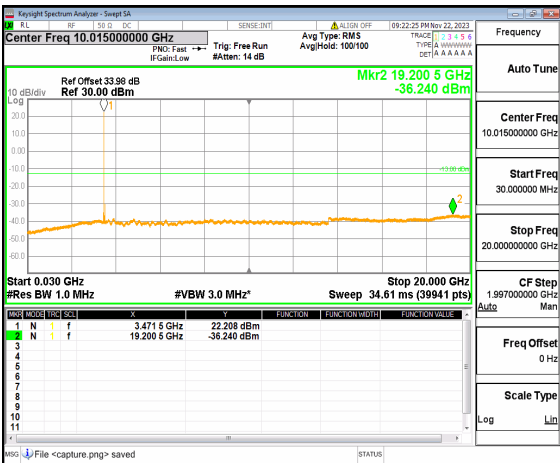

n77(3450-3550MHz) (30MHz-20GHz) 60M DFT-s-OFDM QPSK Edge 1RB Right Low

n77(3450-3550MHz) (30MHz-20GHz) 60M DFT-s-OFDM BPSK Edge 1RB Left Mid