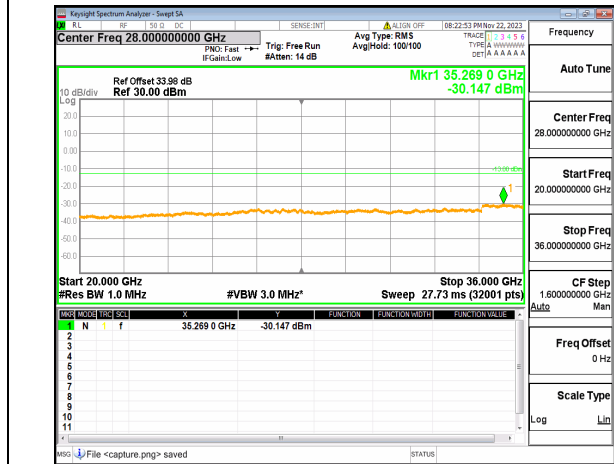

n77(3450-3550MHz) (20GHz-36GHz) 30M DFT-s-OFDM BPSK Edge_1RB_Right Mid

n77(3450-3550MHz) (20GHz-36GHz) 30M DFT-s-OFDM QPSK Edge_1RB_Left Mid