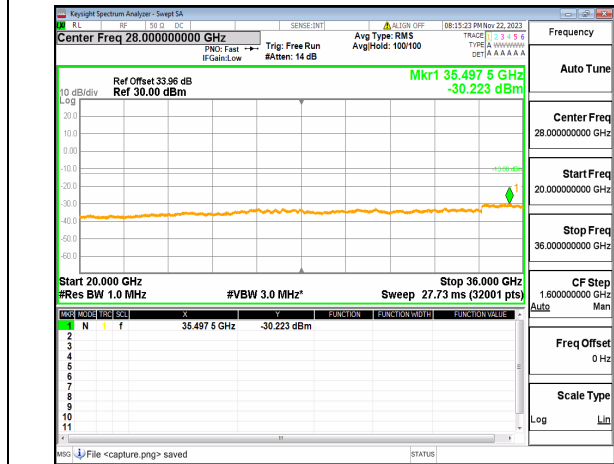

n77(3450-3550MHz) (20GHz-36GHz) 20M DFT-s-OFDM QPSK Edge_1RB_Right_High

n77(3450-3550MHz) (20GHz-36GHz) 30M DFT-s-OFDM BPSK Edge_1RB_Left_Low