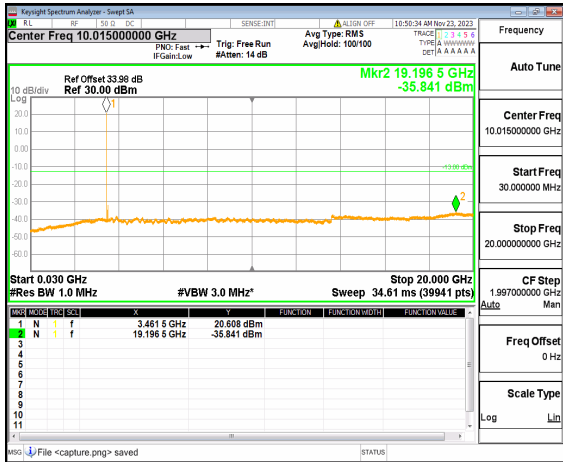

n77(3450-3550MHz) (30MHz-20GHz) 80M DFT-s-OFDM BPSK Edge_1RB_Right Mid

n77(3450-3550MHz) (30MHz-20GHz) 80M DFT-s-OFDM QPSK Edge_1RB_Left Mid