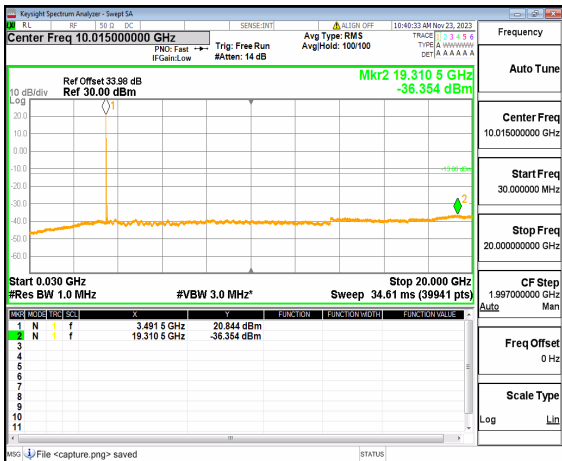

n77(3450-3550MHz) (30MHz-20GHz) 60M DFT-s-OFDM BPSK Edge_1RB_Right_High

n77(3450-3550MHz) (30MHz-20GHz) 60M DFT-s-OFDM QPSK Edge_1RB_Left_High