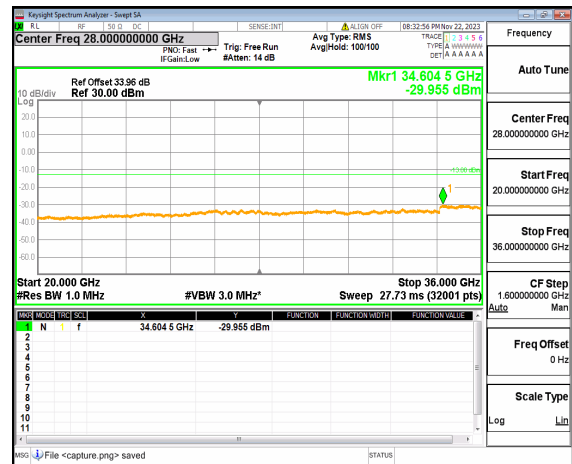

n77(3450-3550MHz) (20GHz-36GHz) 40M DFT-s-OFDM BPSK Edge_1RB_Right_Low

n77(3450-3550MHz) (20GHz-36GHz) 40M DFT-s-OFDM QPSK Edge 1RB Left Low