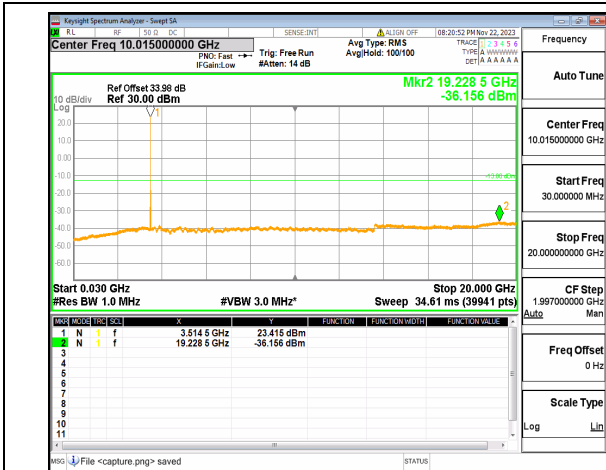

n77(3450-3550MHz) (30MHz-20GHz) 30M DFT-s-OFDM BPSK Edge_1RB_Right Mid