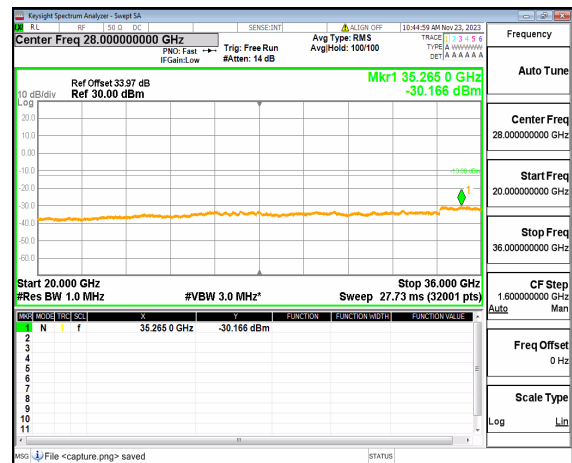

n77(3450-3550MHz) (20GHz-36GHz) 80M DFT-s-OFDM BPSK Edge_1RB_Left_Low

n77(3450-3550MHz) (20GHz-36GHz) 80M DFT-s-OFDM BPSK Edge_1RB_Right_Low