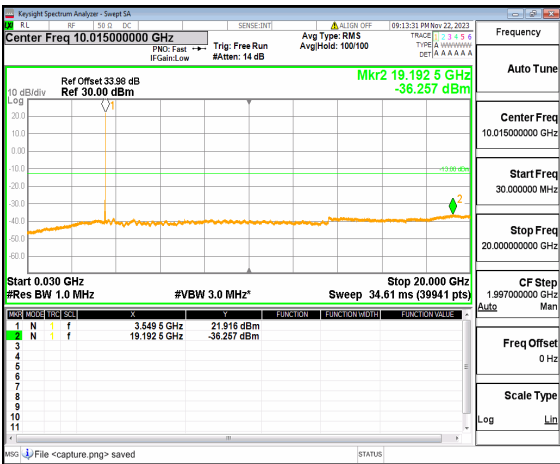

n77(3450-3550MHz) (30MHz-20GHz) 40M DFT-s-OFDM BPSK Edge_1RB_Left_High

n77(3450-3550MHz) (30MHz-20GHz) 40M DFT-s-OFDM BPSK Edge_1RB_Right_High