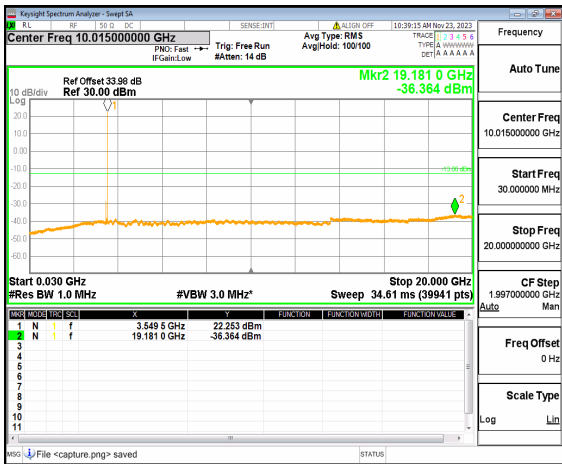

n77(3450-3550MHz) (30MHz-20GHz) 60M DFT-s-OFDM BPSK Edge_1RB_Left_High

n77(3450-3550MHz) (30MHz-20GHz) 60M DFT-s-OFDM BPSK Edge_1RB_Right_High