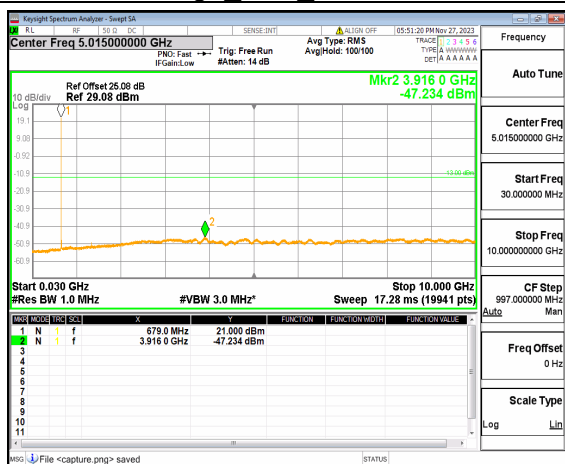

n71 (30MHz-10GHz) 20M DFT-s-OFDM BPSK
Edge_1RB_Left_Mid

n71 (30MHz-10GHz) 20M DFT-s-OFDM BPSK
Edge_1RB_Right_Mid

n71 (30MHz-10GHz) 20M DFT-s-OFDM QPSK
Edge_1RB_Left_Mid

n71 (30MHz-10GHz) 20M DFT-s-OFDM QPSK
Edge_1RB_Right_Mid

n71 (30MHz-10GHz) 20M DFT-s-OFDM BPSK
Edge_1RB_Left_High

n71 (30MHz-10GHz) 20M DFT-s-OFDM BPSK
Edge_1RB_Right_High

n71 (30MHz-10GHz) 20M DFT-s-OFDM QPSK
Edge_1RB_Left_High

n71 (30MHz-10GHz) 20M DFT-s-OFDM QPSK
Edge_1RB_Right_High