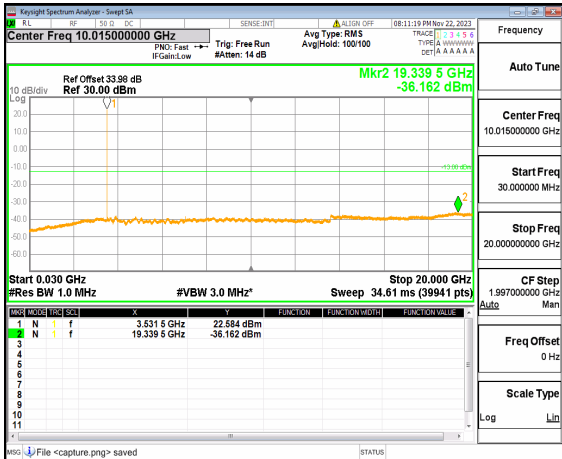

n77(3450-3550MHz) (30MHz-20GHz) 20M DFT-s-OFDM BPSK Edge_1RB_Right_High

n77(3450-3550MHz) (30MHz-20GHz) 20M DFT-s-OFDM QPSK Edge_1RB_Left_High