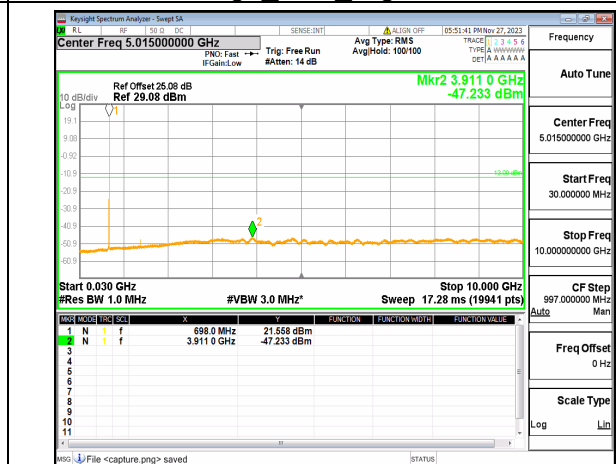

n71 (30MHz-10GHz) 20M DFT-s-OFDM BPSK
Edge_1RB_Left_Mid

n71 (30MHz-10GHz) 20M DFT-s-OFDM BPSK
Edge_1RB_Right_Mid

n71 (30MHz-10GHz) 20M DFT-s-OFDM QPSK
Edge_1RB_Left_Mid

n71 (30MHz-10GHz) 20M DFT-s-OFDM QPSK
Edge_1RB_Right_Mid

n71 (30MHz-10GHz) 20M DFT-s-OFDM BPSK
Edge_1RB_Left_High

n71 (30MHz-10GHz) 20M DFT-s-OFDM BPSK
Edge_1RB_Right_High

n71 (30MHz-10GHz) 20M DFT-s-OFDM QPSK
Edge_1RB_Left_High

n71 (30MHz-10GHz) 20M DFT-s-OFDM QPSK
Edge_1RB_Right_High