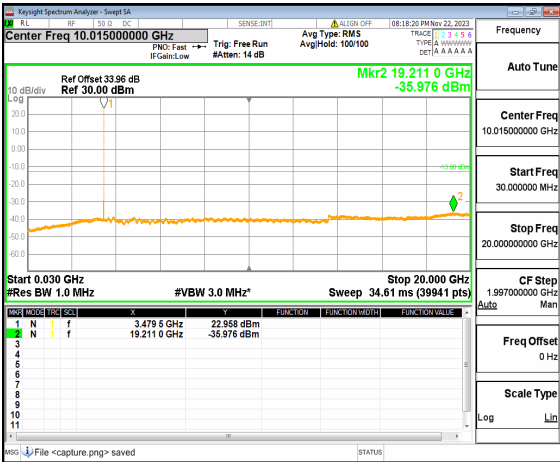

n77(3450-3550MHz) (30MHz-20GHz) 30M DFT-s-OFDM QPSK Edge 1RB Left Low

n77(3450-3550MHz) (30MHz-20GHz) 30M DFT-s-OFDM QPSK Edge 1RB Right Low