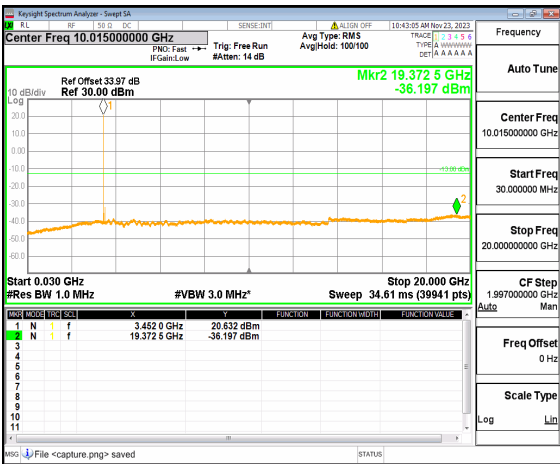

n77(3450-3550MHz) (30MHz-20GHz) 60M DFT-s-OFDM QPSK Edge_1RB_Right_High

n77(3450-3550MHz) (30MHz-20GHz) 80M DFT-s-OFDM BPSK Edge_1RB_Left_Low