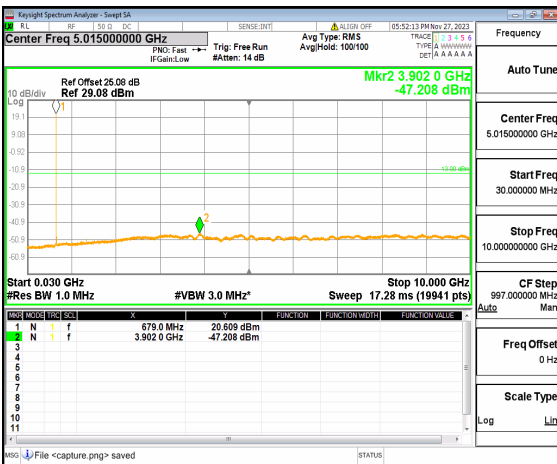

n71 (30MHz-10GHz) 20M DFT-s-OFDM BPSK
Edge_1RB_Left_Mid

n71 (30MHz-10GHz) 20M DFT-s-OFDM BPSK
Edge_1RB_Right_Mid

n71 (30MHz-10GHz) 20M DFT-s-OFDM QPSK
Edge_1RB_Left_Mid

n71 (30MHz-10GHz) 20M DFT-s-OFDM QPSK
Edge_1RB_Right_Mid

n71 (30MHz-10GHz) 20M DFT-s-OFDM BPSK
Edge_1RB_Left_High

n71 (30MHz-10GHz) 20M DFT-s-OFDM BPSK
Edge_1RB_Right_High

n71 (30MHz-10GHz) 20M DFT-s-OFDM QPSK
Edge_1RB_Left_High

n71 (30MHz-10GHz) 20M DFT-s-OFDM QPSK
Edge_1RB_Right_High