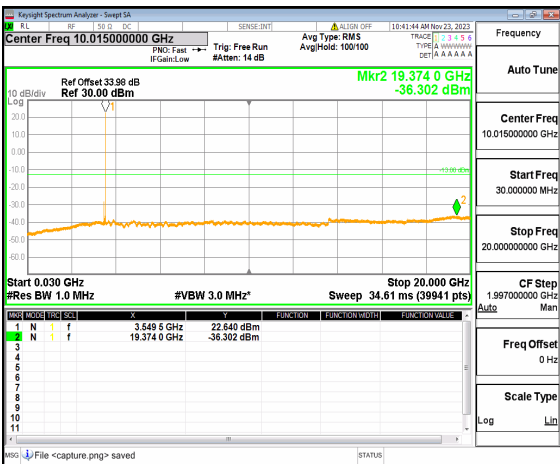

n77(3450-3550MHz) (30MHz-20GHz) 60M DFT-s-OFDM QPSK Edge_1RB_Right_High