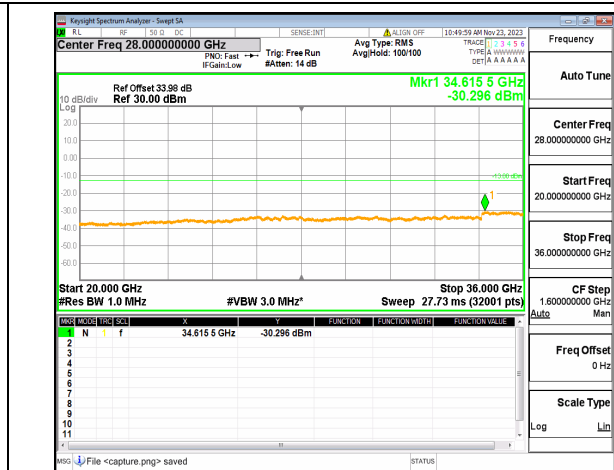

n77(3450-3550MHz) (20GHz-36GHz) 80M DFT-s-OFDM BPSK Edge_1RB_Left_Mid

n77(3450-3550MHz) (20GHz-36GHz) 80M DFT-s-OFDM BPSK Edge_1RB_Right Mid