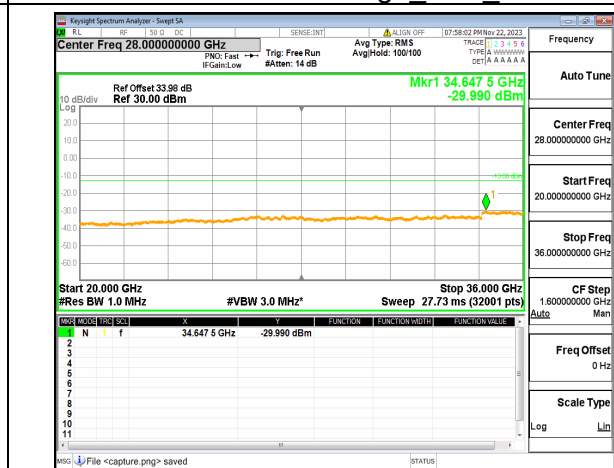

n77(3450-3550MHz) (20GHz-36GHz) 20M DFT-s-OFDM QPSK Edge_1RB_Left Mid

n77(3450-3550MHz) (20GHz-36GHz) 20M DFT-s-OFDM QPSK Edge_1RB_Right Mid