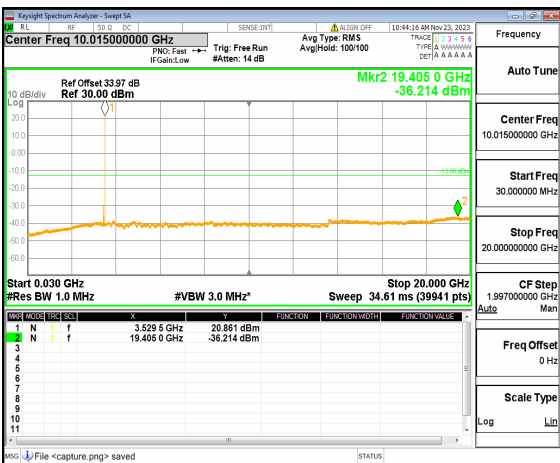

n77(3450-3550MHz) (30MHz-20GHz) 80M DFT-s-OFDM BPSK Edge_1RB_Left_Low

n77(3450-3550MHz) (30MHz-20GHz) 80M DFT-s-OFDM BPSK Edge_1RB_Right_Low