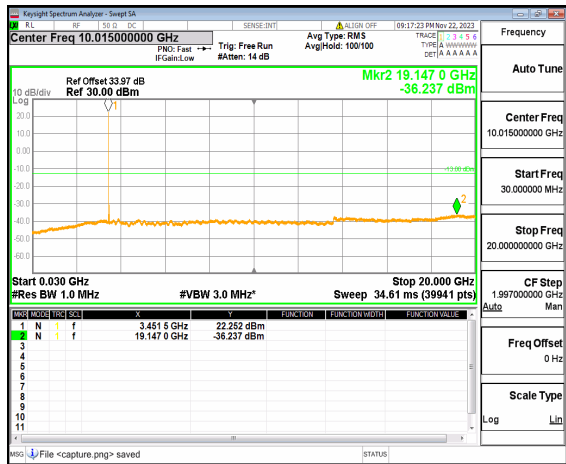

n77(3450-3550MHz) (30MHz-20GHz) 40M DFT-s-OFDM QPSK Edge_1RB_Right_High

n77(3450-3550MHz) (30MHz-20GHz) 60M DFT-s-OFDM BPSK Edge_1RB_Left_Low