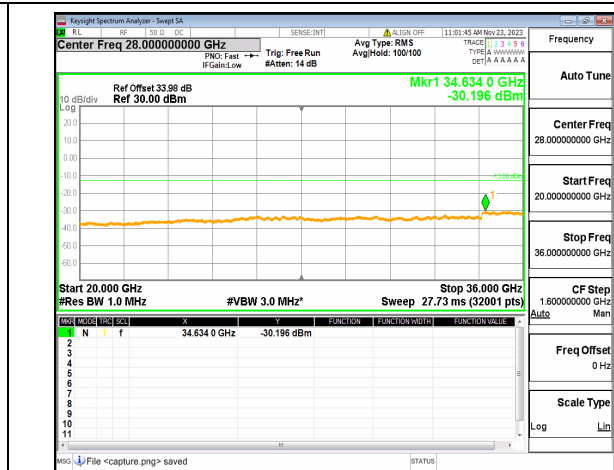

n77(3450-3550MHz) (20GHz-36GHz) 80M DFT-s-OFDM QPSK Edge_1RB_Left_High

n77(3450-3550MHz) (20GHz-36GHz) 80M DFT-s-OFDM QPSK Edge_1RB_Right_High