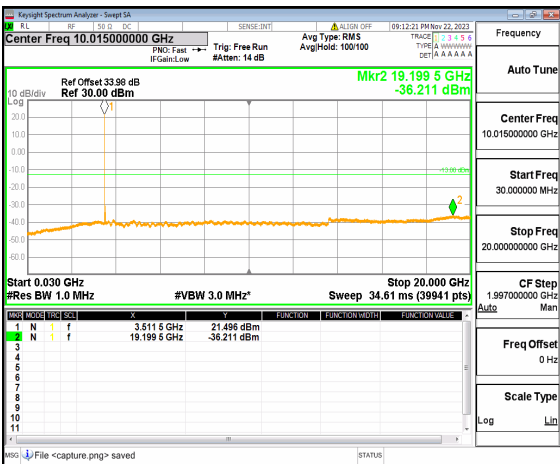

n77(3450-3550MHz) (30MHz-20GHz) 40M DFT-s-OFDM BPSK Edge_1RB_Left_High