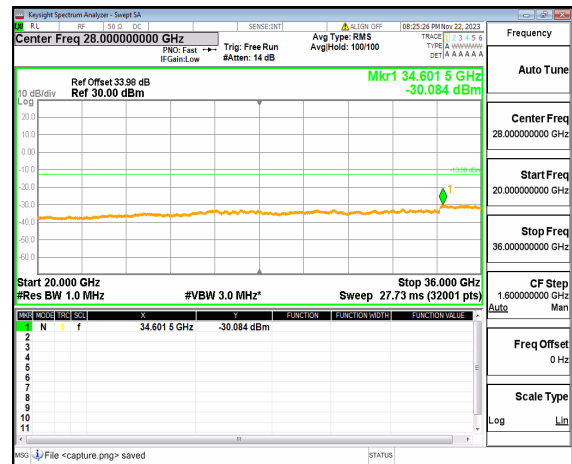

n77(3450-3550MHz) (20GHz-36GHz) 30M DFT-s-OFDM QPSK Edge_1RB_Right Mid

n77(3450-3550MHz) (20GHz-36GHz) 30M DFT-s-OFDM BPSK Edge_1RB_Left_High