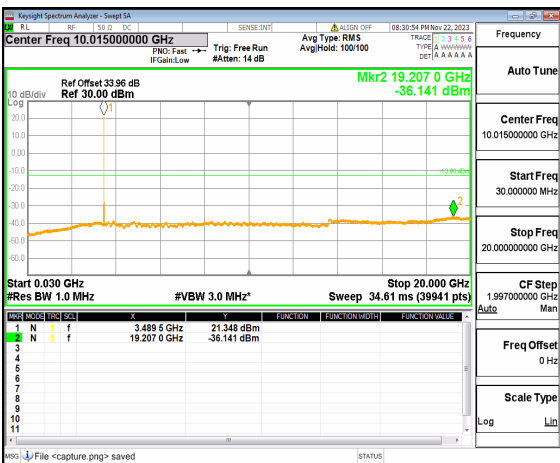

n77(3450-3550MHz) (30MHz-20GHz) 40M DFT-s-OFDM BPSK Edge_1RB_Left_Low

n77(3450-3550MHz) (30MHz-20GHz) 40M DFT-s-OFDM BPSK Edge_1RB_Right_Low