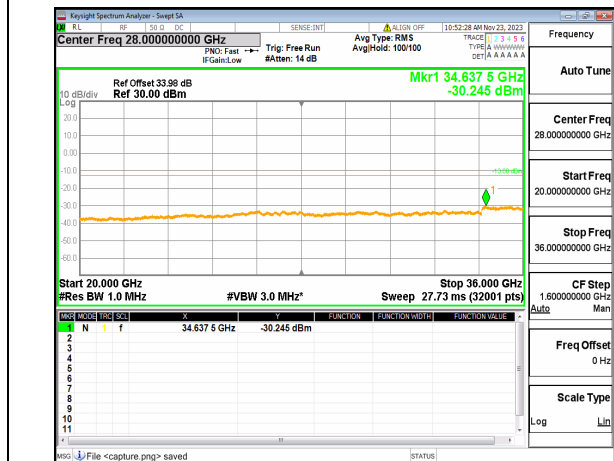

n77(3450-3550MHz) (20GHz-36GHz) 80M DFT-s-OFDM QPSK Edge_1RB_Left Mid

n77(3450-3550MHz) (20GHz-36GHz) 80M DFT-s-OFDM QPSK Edge_1RB_Right Mid