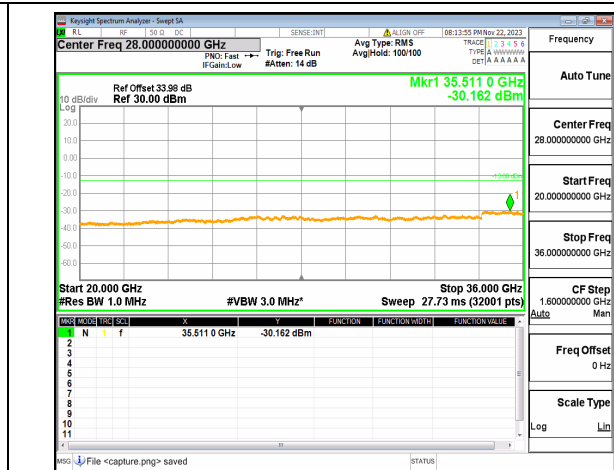

n77(3450-3550MHz) (20GHz-36GHz) 20M DFT-s-OFDM QPSK Edge_1RB_Left_High

n77(3450-3550MHz) (20GHz-36GHz) 20M DFT-s-OFDM QPSK Edge_1RB_Right_High