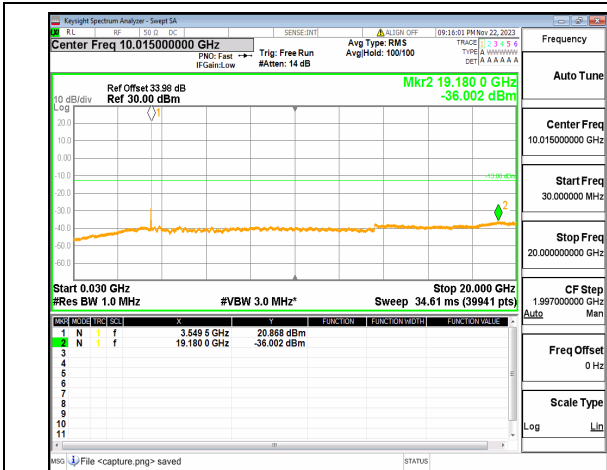

n77(3450-3550MHz) (30MHz-20GHz) 40M DFT-s-OFDM QPSK Edge_1RB_Right_High