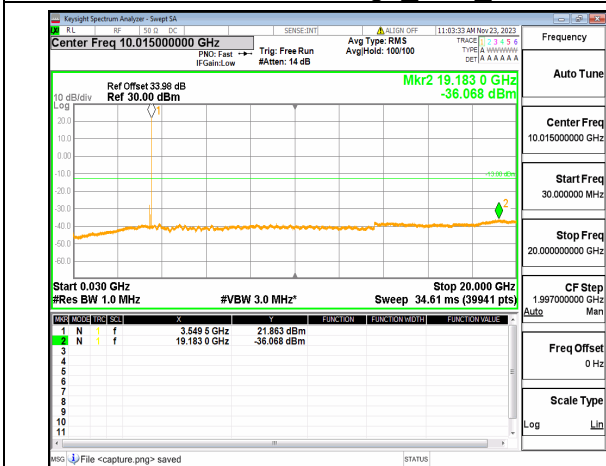

n77(3450-3550MHz) (30MHz-20GHz) 100M DFT-s-OFDM BPSK Edge_1RB_Left_Mid

n77(3450-3550MHz) (30MHz-20GHz) 100M DFT-s-OFDM BPSK Edge_1RB_Right_Mid