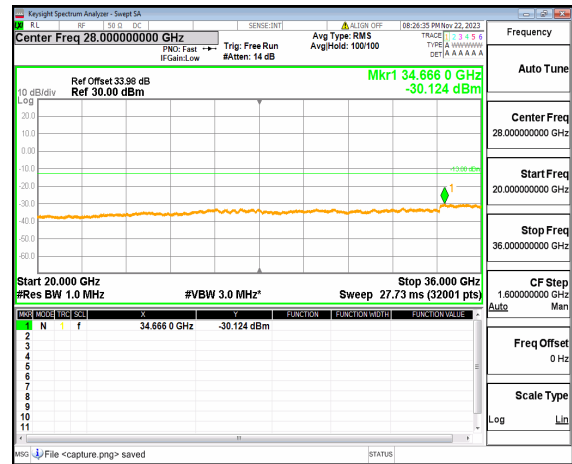

n77(3450-3550MHz) (20GHz-36GHz) 30M DFT-s-OFDM BPSK Edge_1RB_Left_High

n77(3450-3550MHz) (20GHz-36GHz) 30M DFT-s-OFDM BPSK Edge_1RB_Right_High