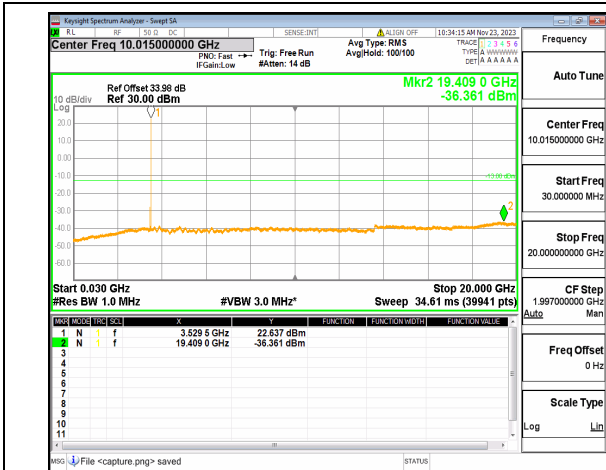

n77(3450-3550MHz) (30MHz-20GHz) 60M DFT-s-OFDM BPSK Edge_1RB_Right Mid