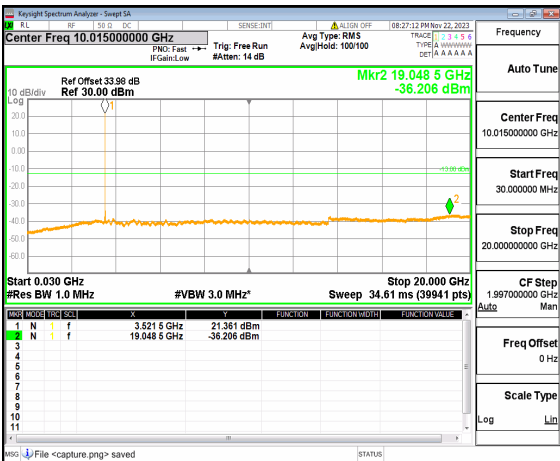

n77(3450-3550MHz) (30MHz-20GHz) 30M DFT-s-OFDM BPSK Edge_1RB_Right_High

n77(3450-3550MHz) (30MHz-20GHz) 30M DFT-s-OFDM QPSK Edge_1RB_Left_High