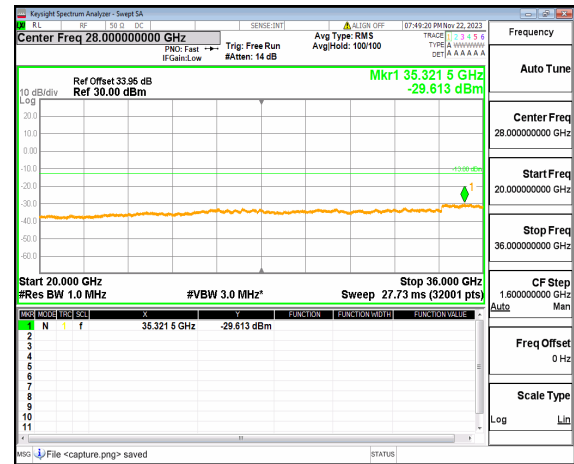

n71 (30MHz-10GHz) 20M DFT-s-OFDM QPSK
Edge_1RB_Right_High

n77(3450-3550MHz) (20GHz-36GHz) 20M
DFT-s-OFDM BPSK Edge_1RB_Left_Low