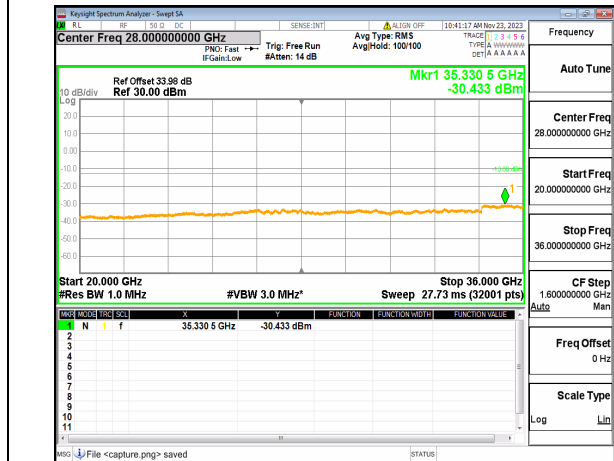

n77(3450-3550MHz) (20GHz-36GHz) 60M DFT-s-OFDM BPSK Edge_1RB_Right_High

n77(3450-3550MHz) (20GHz-36GHz) 60M DFT-s-OFDM QPSK Edge_1RB_Left_High