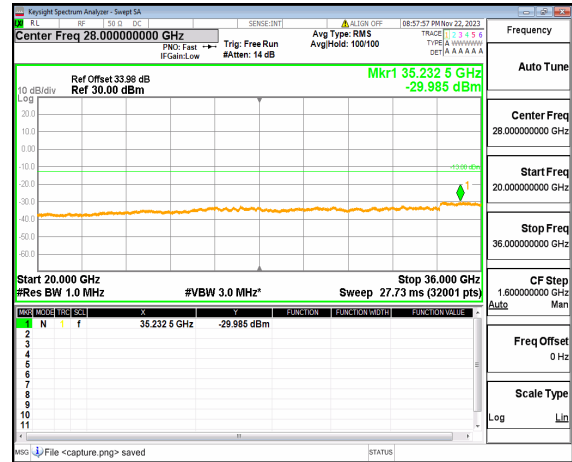

n77(3450-3550MHz) (20GHz-36GHz) 40M DFT-s-OFDM BPSK Edge_1RB_Right Mid

n77(3450-3550MHz) (20GHz-36GHz) 40M DFT-s-OFDM QPSK Edge_1RB_Left Mid