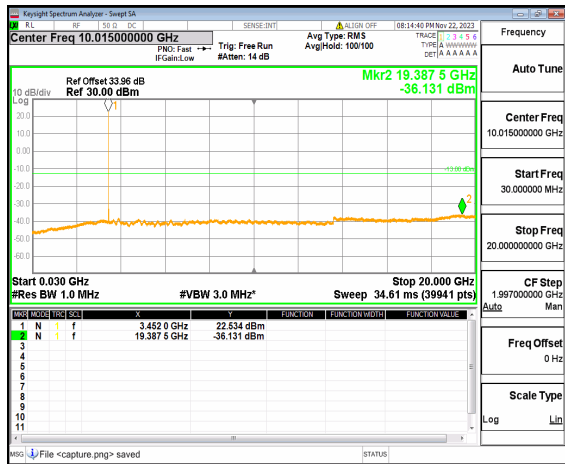

n77(3450-3550MHz) (30MHz-20GHz) 20M DFT-s-OFDM QPSK Edge_1RB_Right_High

n77(3450-3550MHz) (30MHz-20GHz) 30M DFT-s-OFDM BPSK Edge_1RB_Left_Low