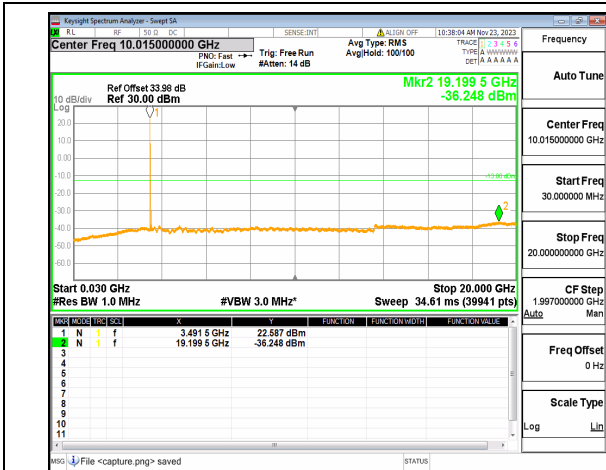

n77(3450-3550MHz) (30MHz-20GHz) 60M DFT-s-OFDM BPSK Edge_1RB_Left_High