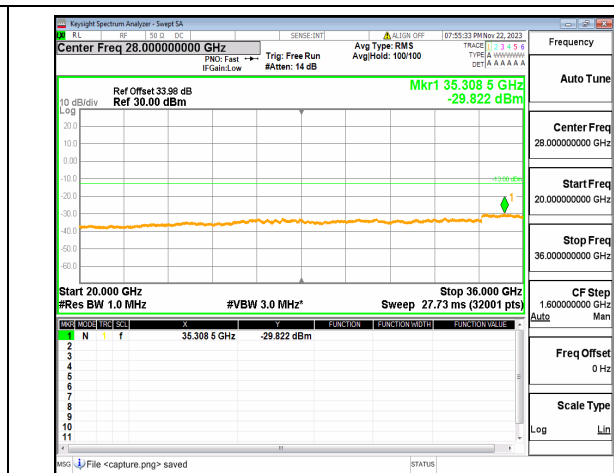

n77(3450-3550MHz) (20GHz-36GHz) 20M DFT-s-OFDM BPSK Edge 1RB Left Mid

n77(3450-3550MHz) (20GHz-36GHz) 20M DFT-s-OFDM BPSK Edge_1RB_Right Mid