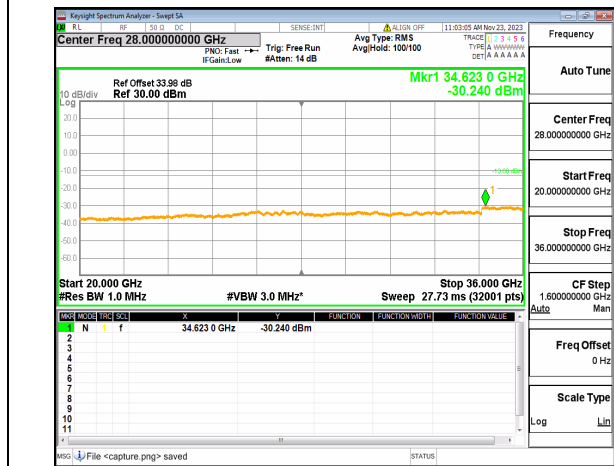

n77(3450-3550MHz) (20GHz-36GHz) 80M DFT-s-OFDM QPSK Edge_1RB_Right_High

n77(3450-3550MHz) (20GHz-36GHz) 100M DFT-s-OFDM BPSK Edge_1RB_Left_Mid