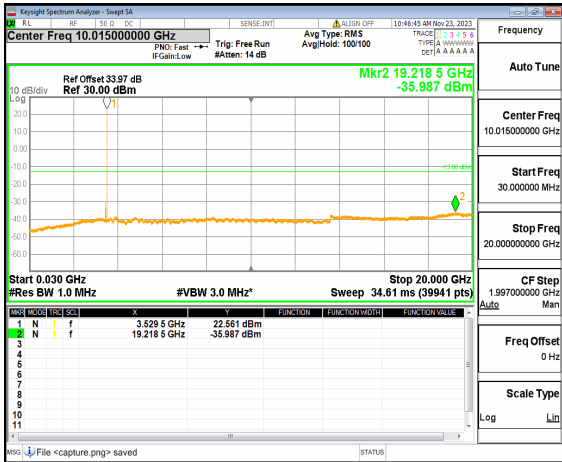

n77(3450-3550MHz) (30MHz-20GHz) 80M DFT-s-OFDM QPSK Edge_1RB_Left_Low

n77(3450-3550MHz) (30MHz-20GHz) 80M DFT-s-OFDM QPSK Edge_1RB_Right_Low