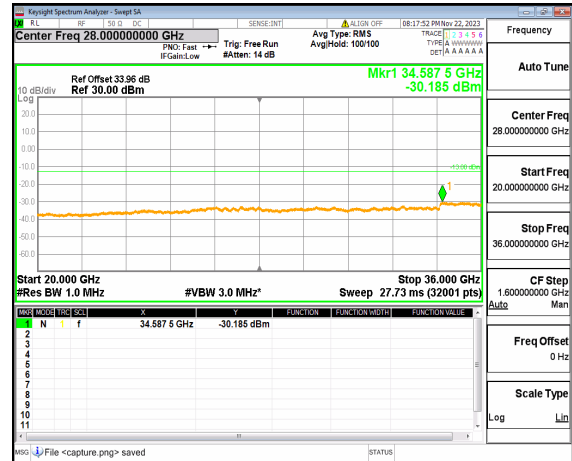

n77(3450-3550MHz) (20GHz-36GHz) 30M DFT-s-OFDM BPSK Edge_1RB_Right_Low

n77(3450-3550MHz) (20GHz-36GHz) 30M DFT-s-OFDM QPSK Edge 1RB Left Low