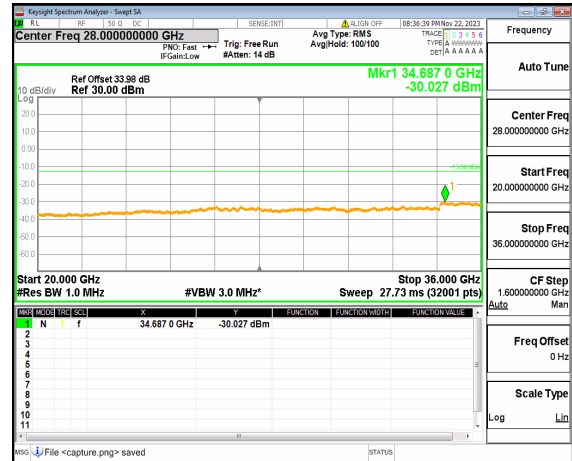

n77(3450-3550MHz) (20GHz-36GHz) 40M DFT-s-OFDM BPSK Edge 1RB Left Mid

n77(3450-3550MHz) (20GHz-36GHz) 40M DFT-s-OFDM BPSK Edge_1RB_Right Mid