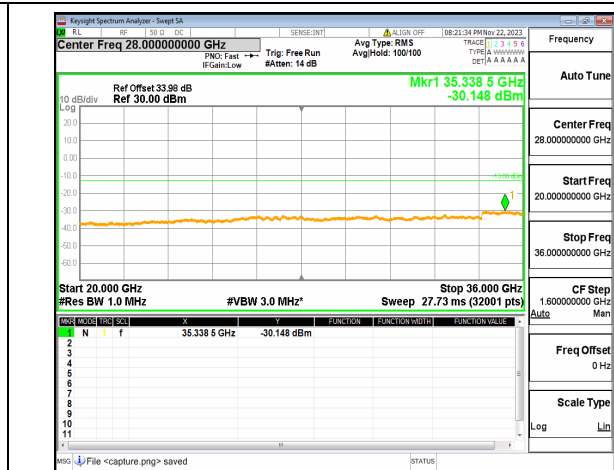

n77(3450-3550MHz) (20GHz-36GHz) 30M DFT-s-OFDM BPSK Edge 1RB Left Mid

n77(3450-3550MHz) (20GHz-36GHz) 30M DFT-s-OFDM BPSK Edge_1RB_Right Mid