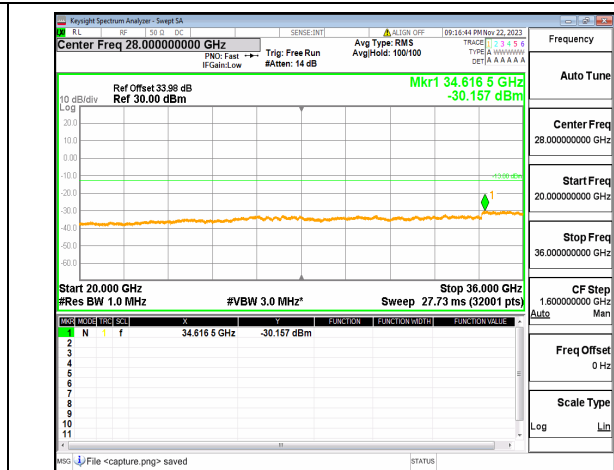

n77(3450-3550MHz) (20GHz-36GHz) 40M DFT-s-OFDM QPSK Edge_1RB_Left_High

n77(3450-3550MHz) (20GHz-36GHz) 40M DFT-s-OFDM QPSK Edge_1RB_Right_High