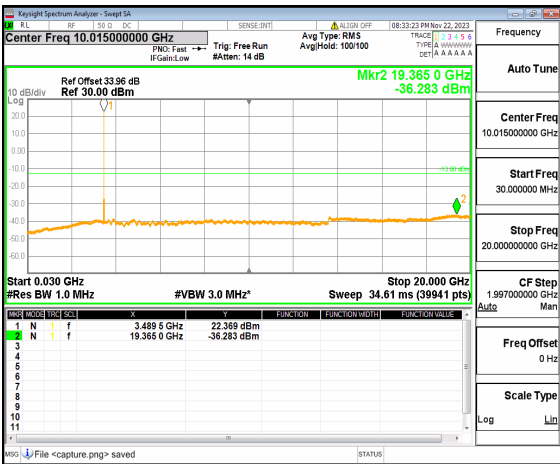

n77(3450-3550MHz) (30MHz-20GHz) 40M DFT-s-OFDM QPSK Edge 1RB Left Low

n77(3450-3550MHz) (30MHz-20GHz) 40M DFT-s-OFDM QPSK Edge 1RB Right Low