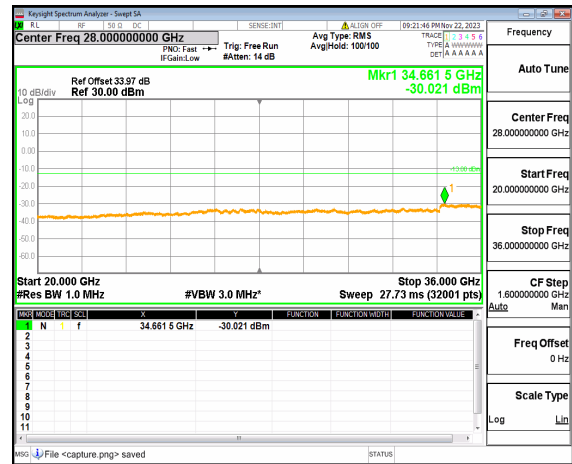

n77(3450-3550MHz) (20GHz-36GHz) 60M DFT-s-OFDM QPSK Edge 1RB Left Low

n77(3450-3550MHz) (20GHz-36GHz) 60M DFT-s-OFDM QPSK Edge 1RB Right Low