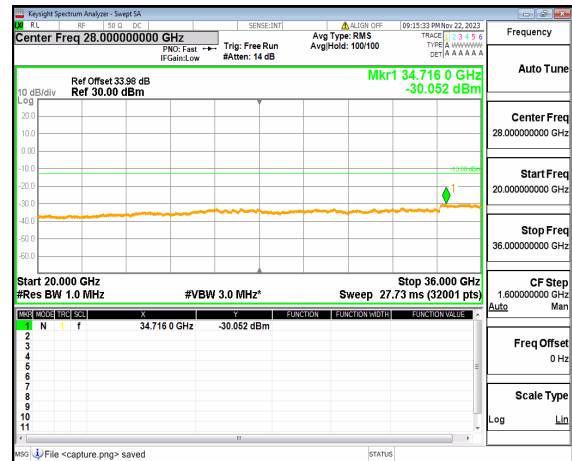

n77(3450-3550MHz) (20GHz-36GHz) 40M DFT-s-OFDM BPSK Edge_1RB_Right_High

n77(3450-3550MHz) (20GHz-36GHz) 40M DFT-s-OFDM QPSK Edge_1RB_Left_High