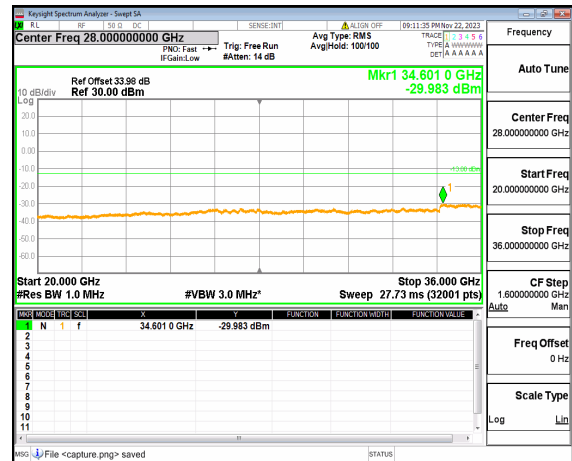

n77(3450-3550MHz) (20GHz-36GHz) 40M DFT-s-OFDM QPSK Edge_1RB_Left Mid

n77(3450-3550MHz) (20GHz-36GHz) 40M DFT-s-OFDM QPSK Edge_1RB_Right Mid