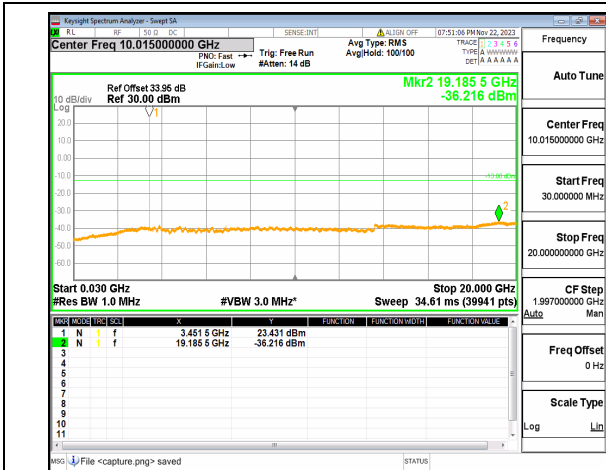

n77(3450-3550MHz) (30MHz-20GHz) 20M DFT-s-OFDM QPSK Edge 1RB Left Low