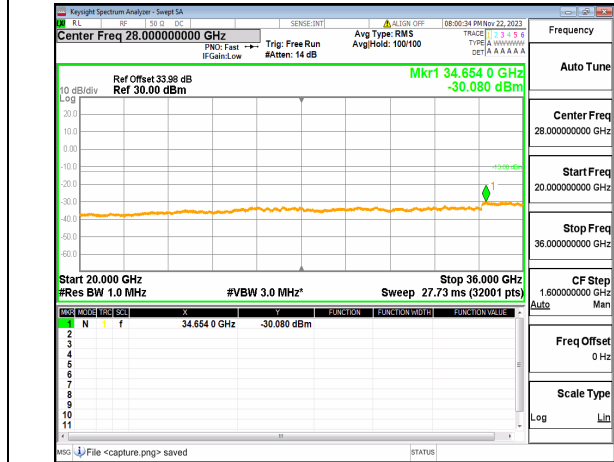

n77(3450-3550MHz) (20GHz-36GHz) 20M DFT-s-OFDM BPSK Edge_1RB_Left_High

n77(3450-3550MHz) (20GHz-36GHz) 20M DFT-s-OFDM BPSK Edge_1RB_Right_High