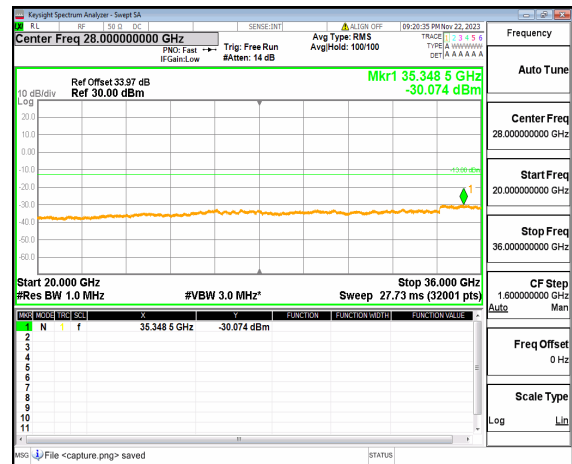

n77(3450-3550MHz) (20GHz-36GHz) 60M DFT-s-OFDM BPSK Edge_1RB_Right_Low

n77(3450-3550MHz) (20GHz-36GHz) 60M DFT-s-OFDM QPSK Edge 1RB Left Low