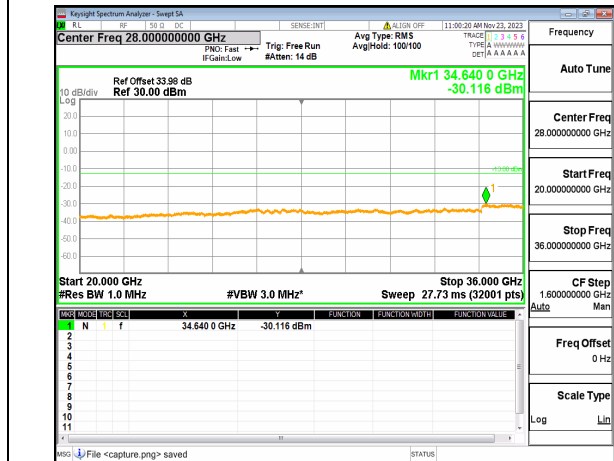

n77(3450-3550MHz) (20GHz-36GHz) 80M DFT-s-OFDM BPSK Edge_1RB_Right_High

n77(3450-3550MHz) (20GHz-36GHz) 80M DFT-s-OFDM QPSK Edge_1RB_Left_High