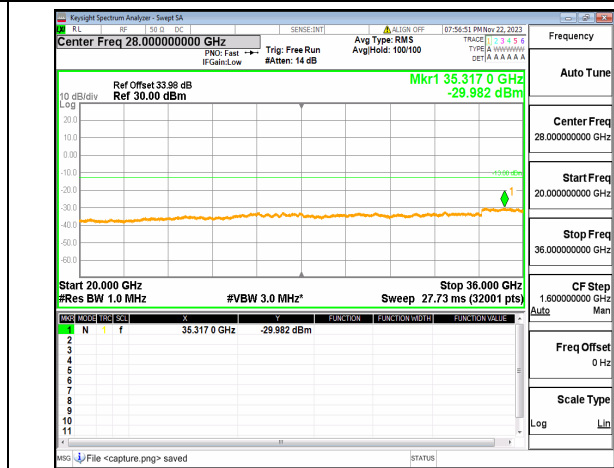

n77(3450-3550MHz) (20GHz-36GHz) 20M DFT-s-OFDM BPSK Edge_1RB_Right Mid

n77(3450-3550MHz) (20GHz-36GHz) 20M DFT-s-OFDM QPSK Edge_1RB_Left Mid