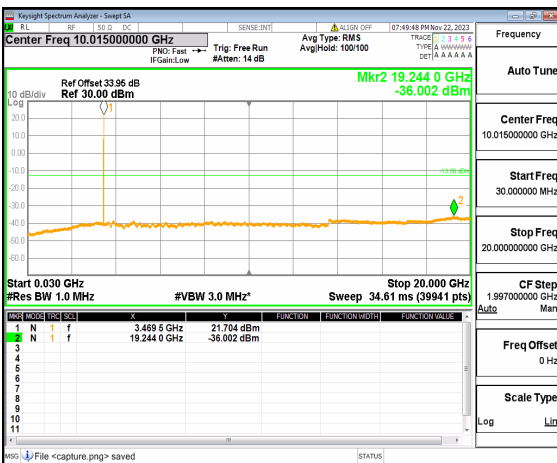

n71 (30MHz-10GHz) 20M DFT-s-OFDM BPSK
Edge_1RB_Left_High

n71 (30MHz-10GHz) 20M DFT-s-OFDM BPSK
Edge_1RB_Right_High

n71 (30MHz-10GHz) 20M DFT-s-OFDM QPSK
Edge_1RB_Left_High

n71 (30MHz-10GHz) 20M DFT-s-OFDM QPSK
Edge_1RB_Right_High

n77(3450-3550MHz) (30MHz-20GHz) 20M
DFT-s-OFDM BPSK Edge_1RB_Left_Low

n77(3450-3550MHz) (20GHz-36GHz) 20M
DFT-s-OFDM BPSK Edge_1RB_Left_Low

n77(3450-3550MHz) (30MHz-20GHz) 20M
DFT-s-OFDM BPSK Edge_1RB_Right_Low