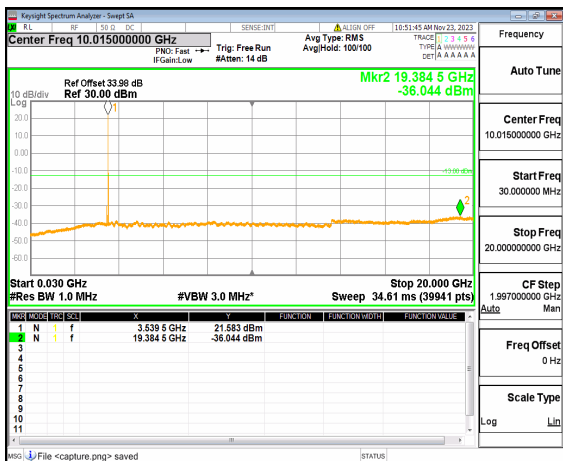

n77(3450-3550MHz) (30MHz-20GHz) 80M DFT-s-OFDM QPSK Edge_1RB_Left Mid

n77(3450-3550MHz) (30MHz-20GHz) 80M DFT-s-OFDM QPSK Edge_1RB_Right Mid