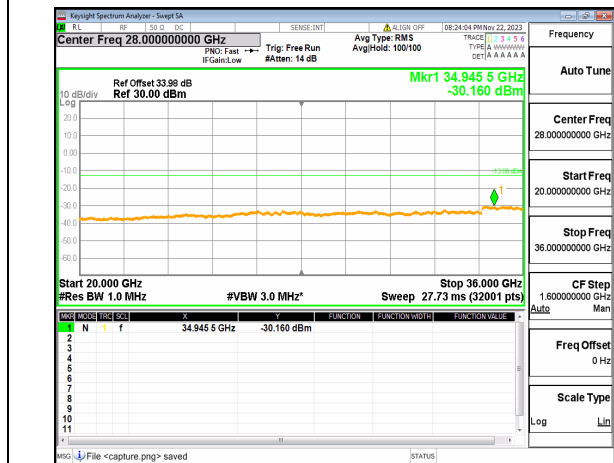

n77(3450-3550MHz) (20GHz-36GHz) 30M DFT-s-OFDM QPSK Edge_1RB_Left Mid

n77(3450-3550MHz) (20GHz-36GHz) 30M DFT-s-OFDM QPSK Edge_1RB_Right Mid