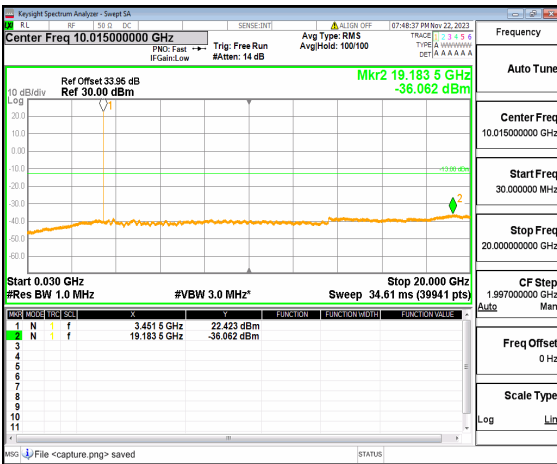

n71 (30MHz-10GHz) 20M DFT-s-OFDM BPSK
Edge_1RB_Left_High

n71 (30MHz-10GHz) 20M DFT-s-OFDM BPSK
Edge_1RB_Right_High

n71 (30MHz-10GHz) 20M DFT-s-OFDM QPSK
Edge_1RB_Left_High

n71 (30MHz-10GHz) 20M DFT-s-OFDM QPSK
Edge_1RB_Right_High

n77(3450-3550MHz) (30MHz-20GHz) 20M
DFT-s-OFDM BPSK Edge_1RB_Left_Low

n77(3450-3550MHz) (20GHz-36GHz) 20M
DFT-s-OFDM BPSK Edge_1RB_Left_Low

n77(3450-3550MHz) (30MHz-20GHz) 20M
DFT-s-OFDM BPSK Edge_1RB_Right_Low