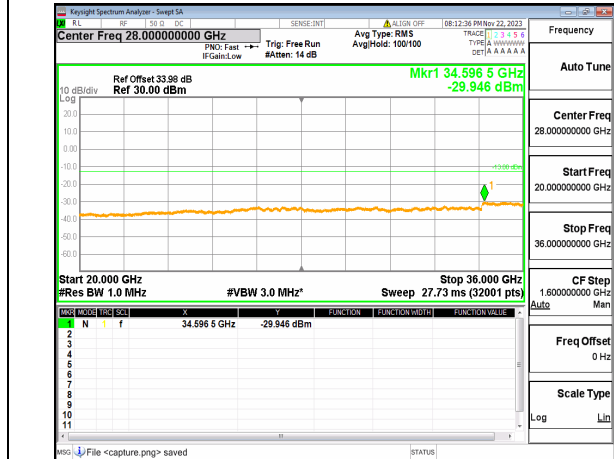

n77(3450-3550MHz) (20GHz-36GHz) 20M DFT-s-OFDM BPSK Edge_1RB_Right_High

n77(3450-3550MHz) (20GHz-36GHz) 20M DFT-s-OFDM QPSK Edge_1RB_Left_High