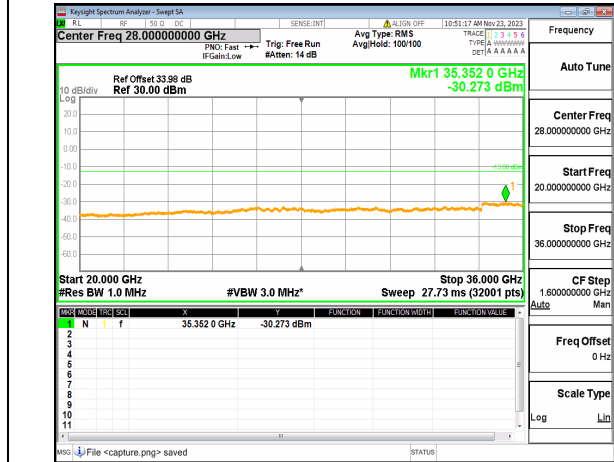

n77(3450-3550MHz) (20GHz-36GHz) 80M DFT-s-OFDM BPSK Edge_1RB_Right Mid

n77(3450-3550MHz) (20GHz-36GHz) 80M DFT-s-OFDM QPSK Edge_1RB_Left Mid