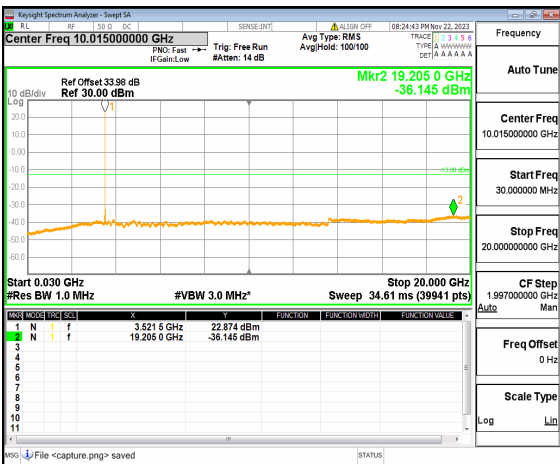

n77(3450-3550MHz) (30MHz-20GHz) 30M DFT-s-OFDM BPSK Edge_1RB_Left_High