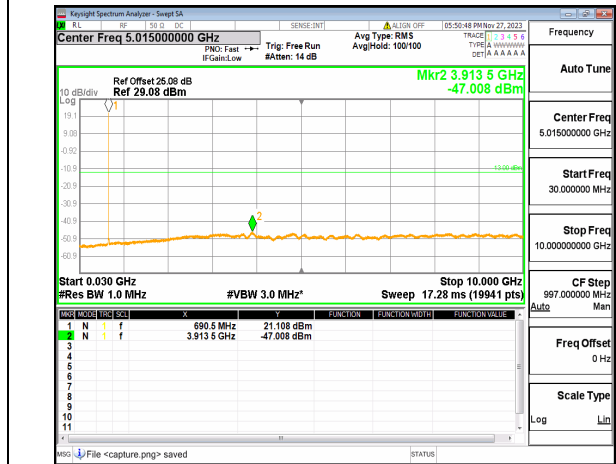

n71 (30MHz-10GHz) 20M DFT-s-OFDM BPSK
Edge_1RB_Left_Mid

n71 (30MHz-10GHz) 20M DFT-s-OFDM BPSK
Edge_1RB_Right_Mid

n71 (30MHz-10GHz) 20M DFT-s-OFDM QPSK
Edge_1RB_Left_Mid

n71 (30MHz-10GHz) 20M DFT-s-OFDM QPSK
Edge_1RB_Right_Mid

n71 (30MHz-10GHz) 20M DFT-s-OFDM BPSK
Edge_1RB_Left_High

n71 (30MHz-10GHz) 20M DFT-s-OFDM BPSK
Edge_1RB_Right_High

n71 (30MHz-10GHz) 20M DFT-s-OFDM QPSK
Edge_1RB_Left_High

n71 (30MHz-10GHz) 20M DFT-s-OFDM QPSK
Edge_1RB_Right_High