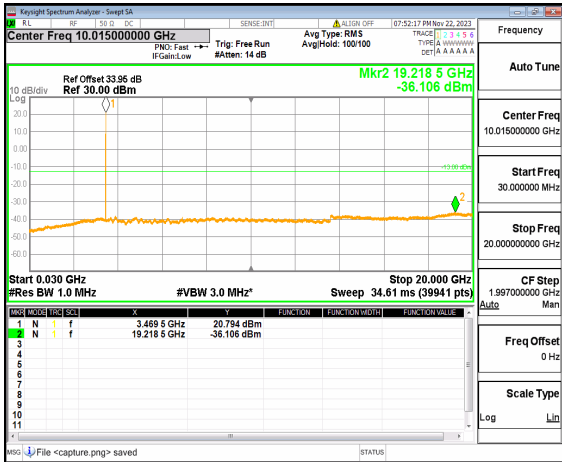

n77(3450-3550MHz) (30MHz-20GHz) 20M DFT-s-OFDM QPSK Edge 1RB Left Low

n77(3450-3550MHz) (30MHz-20GHz) 20M DFT-s-OFDM QPSK Edge 1RB Right Low