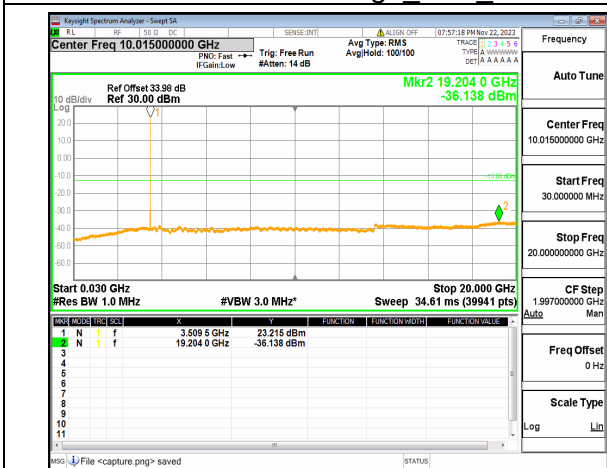

n77(3450-3550MHz) (30MHz-20GHz) 20M DFT-s-OFDM QPSK Edge_1RB_Left Mid

n77(3450-3550MHz) (30MHz-20GHz) 20M DFT-s-OFDM QPSK Edge_1RB_Right Mid