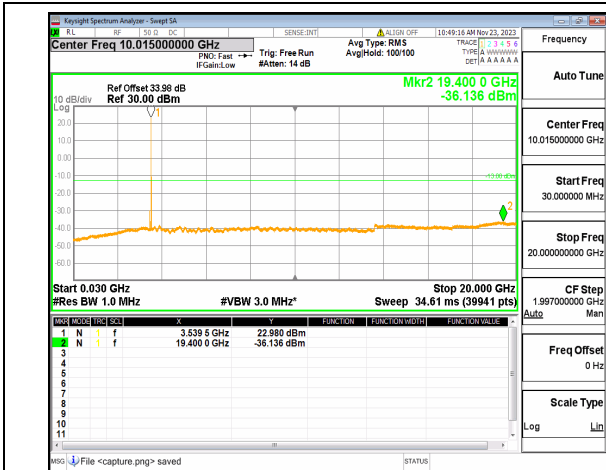

n77(3450-3550MHz) (30MHz-20GHz) 80M DFT-s-OFDM BPSK Edge_1RB_Right Mid