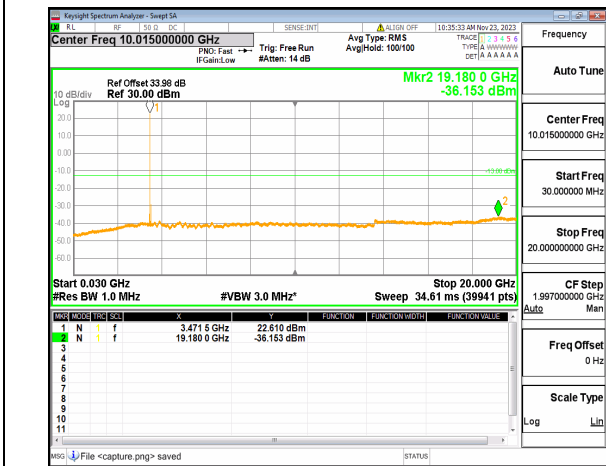

n77(3450-3550MHz) (30MHz-20GHz) 60M DFT-s-OFDM BPSK Edge_1RB_Right Mid

n77(3450-3550MHz) (30MHz-20GHz) 60M DFT-s-OFDM QPSK Edge_1RB_Left Mid