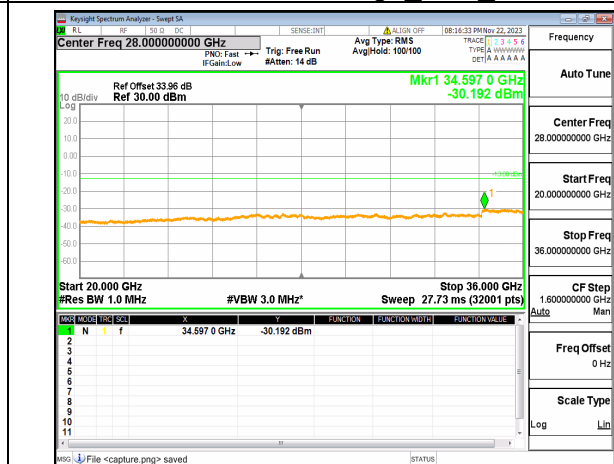

n77(3450-3550MHz) (20GHz-36GHz) 30M DFT-s-OFDM BPSK Edge_1RB_Left_Low

n77(3450-3550MHz) (20GHz-36GHz) 30M DFT-s-OFDM BPSK Edge_1RB_Right_Low