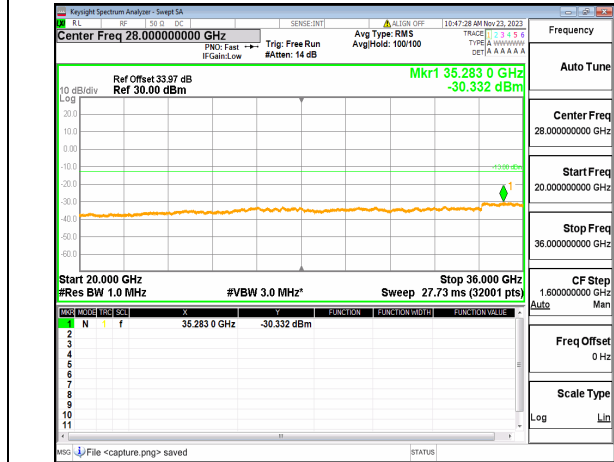

n77(3450-3550MHz) (20GHz-36GHz) 80M DFT-s-OFDM QPSK Edge_1RB_Left_Low

n77(3450-3550MHz) (20GHz-36GHz) 80M DFT-s-OFDM QPSK Edge_1RB_Right_Low