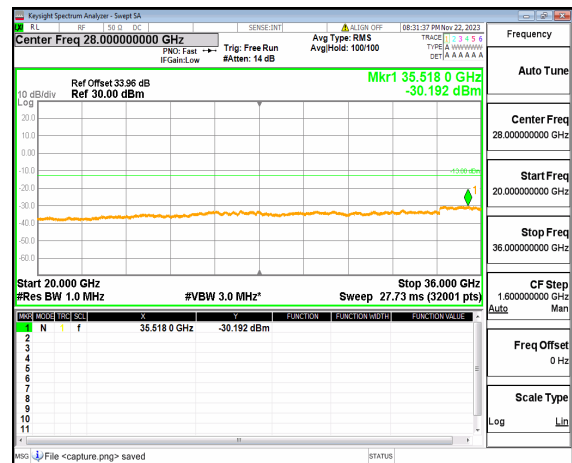

n77(3450-3550MHz) (20GHz-36GHz) 40M DFT-s-OFDM BPSK Edge_1RB_Left_Low

n77(3450-3550MHz) (20GHz-36GHz) 40M DFT-s-OFDM BPSK Edge_1RB_Right_Low