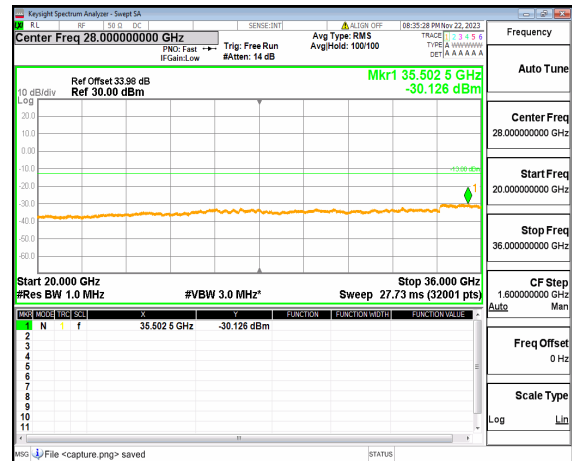

n77(3450-3550MHz) (20GHz-36GHz) 40M DFT-s-OFDM QPSK Edge 1RB Right Low

n77(3450-3550MHz) (20GHz-36GHz) 40M DFT-s-OFDM BPSK Edge 1RB Left Mid