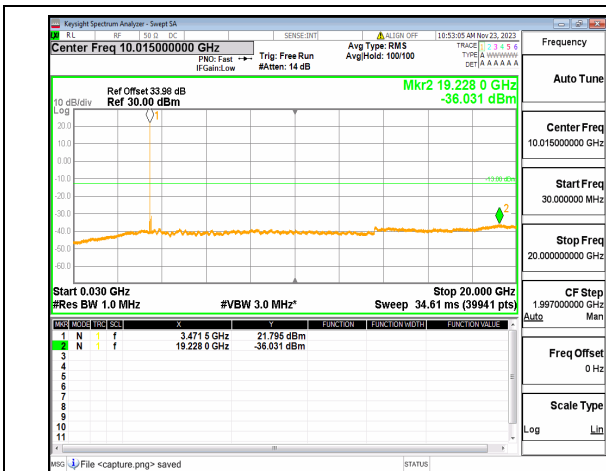

n77(3450-3550MHz) (30MHz-20GHz) 80M DFT-s-OFDM BPSK Edge_1RB_Left_High