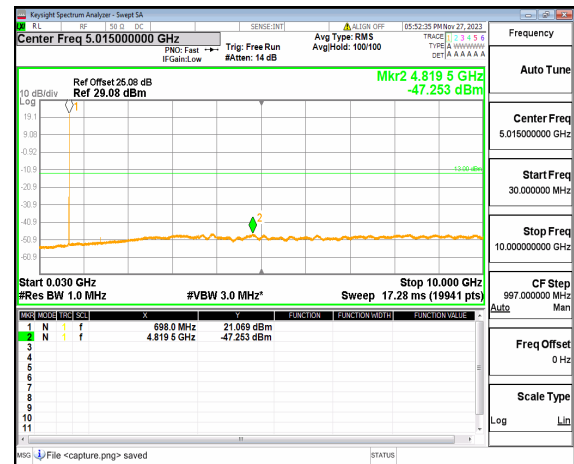

n71 (30MHz-10GHz) 20M DFT-s-OFDM BPSK
Edge_1RB_Left_Mid

n71 (30MHz-10GHz) 20M DFT-s-OFDM BPSK
Edge_1RB_Right_Mid

n71 (30MHz-10GHz) 20M DFT-s-OFDM QPSK
Edge_1RB_Left_Mid

n71 (30MHz-10GHz) 20M DFT-s-OFDM QPSK
Edge_1RB_Right_Mid

n71 (30MHz-10GHz) 20M DFT-s-OFDM BPSK
Edge_1RB_Left_High

n71 (30MHz-10GHz) 20M DFT-s-OFDM BPSK
Edge_1RB_Right_High

n71 (30MHz-10GHz) 20M DFT-s-OFDM QPSK
Edge_1RB_Left_High

n71 (30MHz-10GHz) 20M DFT-s-OFDM QPSK
Edge_1RB_Right_High