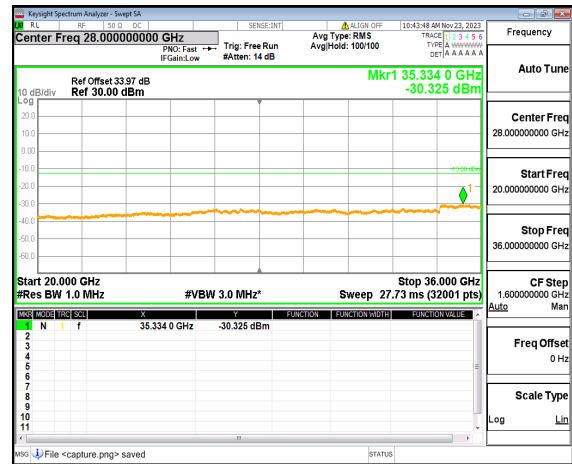

n77(3450-3550MHz) (20GHz-36GHz) 60M DFT-s-OFDM QPSK Edge_1RB_Right_High

n77(3450-3550MHz) (20GHz-36GHz) 80M DFT-s-OFDM BPSK Edge_1RB_Left_Low