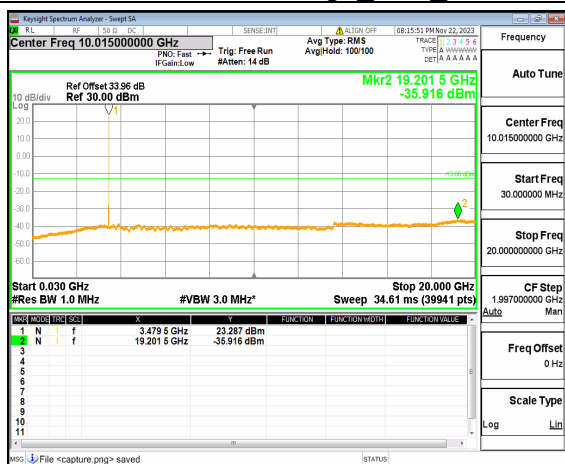

n77(3450-3550MHz) (30MHz-20GHz) 30M DFT-s-OFDM BPSK Edge_1RB_Left_Low

n77(3450-3550MHz) (30MHz-20GHz) 30M DFT-s-OFDM BPSK Edge_1RB_Right_Low