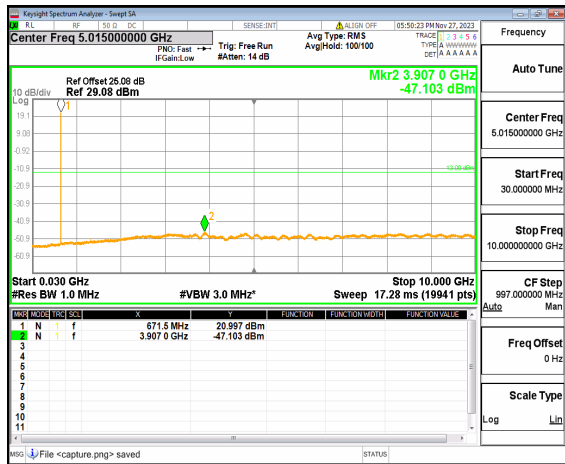

n71 (30MHz-10GHz) 20M DFT-s-OFDM BPSK
Edge_1RB_Left_Mid

n71 (30MHz-10GHz) 20M DFT-s-OFDM BPSK
Edge_1RB_Right_Mid

n71 (30MHz-10GHz) 20M DFT-s-OFDM QPSK
Edge_1RB_Left_Mid

n71 (30MHz-10GHz) 20M DFT-s-OFDM QPSK
Edge_1RB_Right_Mid

n71 (30MHz-10GHz) 20M DFT-s-OFDM BPSK
Edge_1RB_Left_High

n71 (30MHz-10GHz) 20M DFT-s-OFDM BPSK
Edge_1RB_Right_High

n71 (30MHz-10GHz) 20M DFT-s-OFDM QPSK
Edge_1RB_Left_High

n71 (30MHz-10GHz) 20M DFT-s-OFDM QPSK
Edge_1RB_Right_High