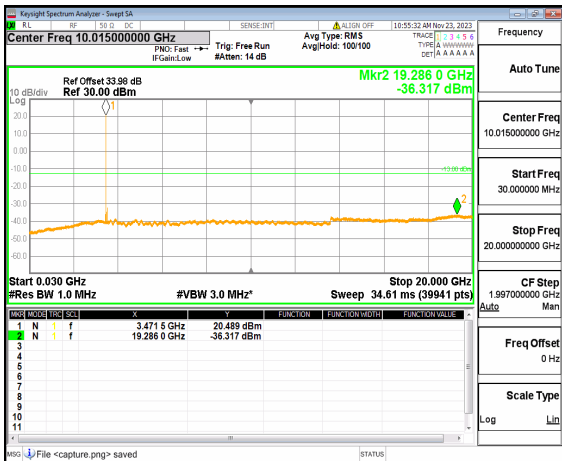

n77(3450-3550MHz) (30MHz-20GHz) 80M DFT-s-OFDM BPSK Edge_1RB_Right_High

n77(3450-3550MHz) (30MHz-20GHz) 80M DFT-s-OFDM QPSK Edge_1RB_Left_High