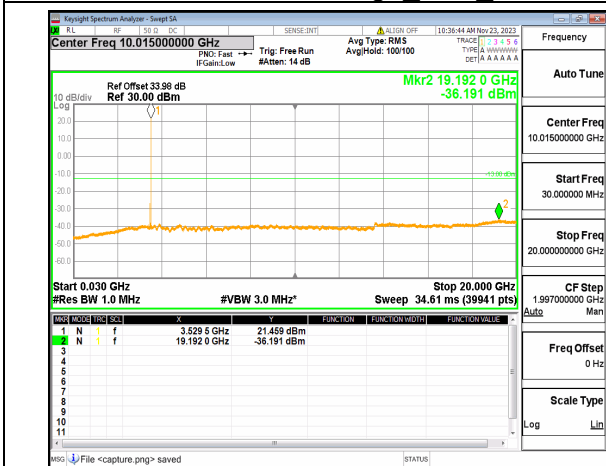

n77(3450-3550MHz) (30MHz-20GHz) 60M DFT-s-OFDM QPSK Edge_1RB_Left Mid

n77(3450-3550MHz) (30MHz-20GHz) 60M DFT-s-OFDM QPSK Edge_1RB_Right Mid