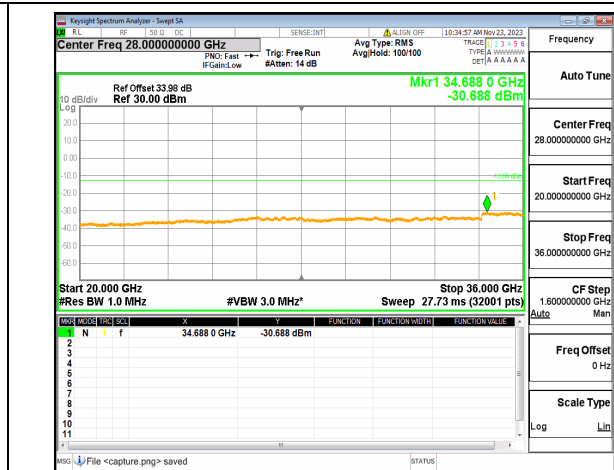

n77(3450-3550MHz) (20GHz-36GHz) 60M DFT-s-OFDM BPSK Edge 1RB Left Mid

n77(3450-3550MHz) (20GHz-36GHz) 60M DFT-s-OFDM BPSK Edge_1RB_Right Mid