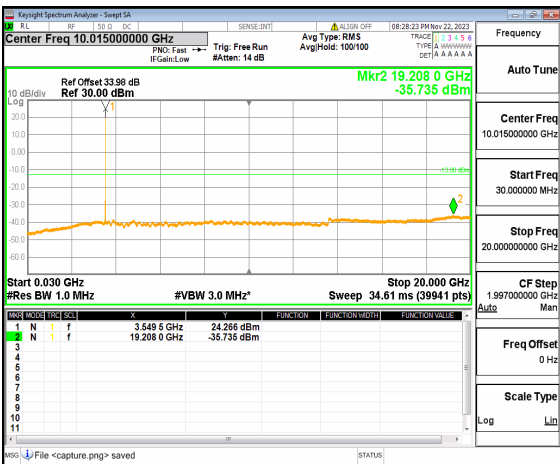

n77(3450-3550MHz) (30MHz-20GHz) 30M DFT-s-OFDM QPSK Edge_1RB_Right_High