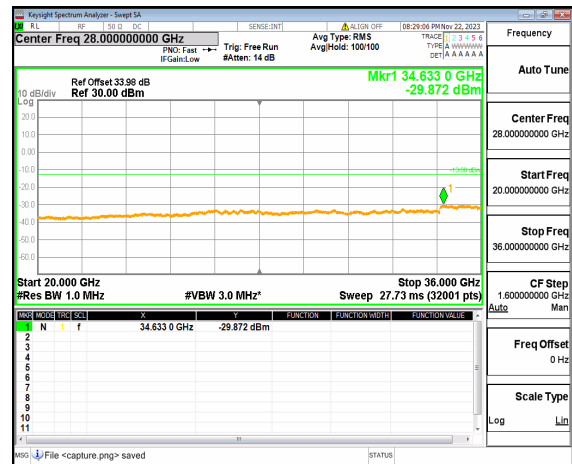

n77(3450-3550MHz) (20GHz-36GHz) 30M DFT-s-OFDM QPSK Edge_1RB_Left_High

n77(3450-3550MHz) (20GHz-36GHz) 30M DFT-s-OFDM QPSK Edge_1RB_Right_High