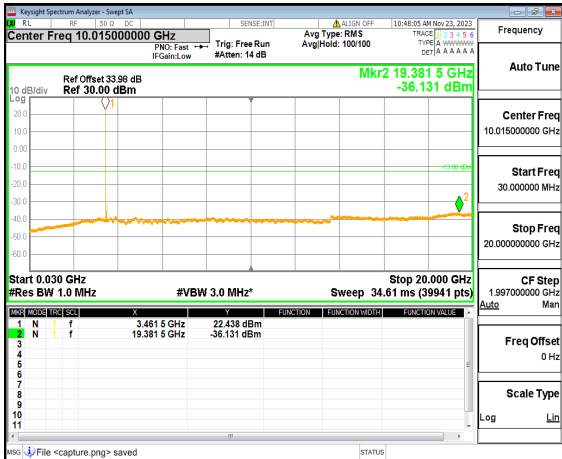

n77(3450-3550MHz) (30MHz-20GHz) 80M DFT-s-OFDM QPSK Edge_1RB_Right_Low

n77(3450-3550MHz) (30MHz-20GHz) 80M DFT-s-OFDM BPSK Edge_1RB_Left_Mid