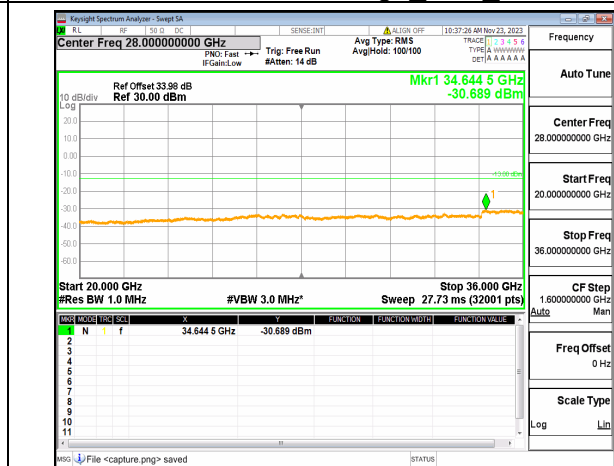

n77(3450-3550MHz) (20GHz-36GHz) 60M DFT-s-OFDM QPSK Edge_1RB_Left Mid

n77(3450-3550MHz) (20GHz-36GHz) 60M DFT-s-OFDM QPSK Edge_1RB_Right Mid