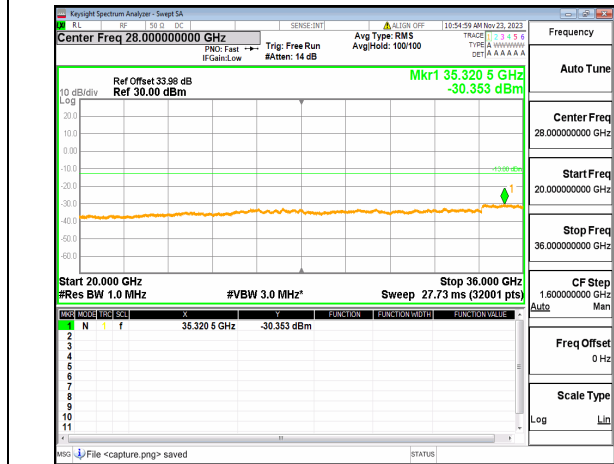

n77(3450-3550MHz) (20GHz-36GHz) 80M DFT-s-OFDM BPSK Edge_1RB_Left_High

n77(3450-3550MHz) (20GHz-36GHz) 80M DFT-s-OFDM BPSK Edge_1RB_Right_High