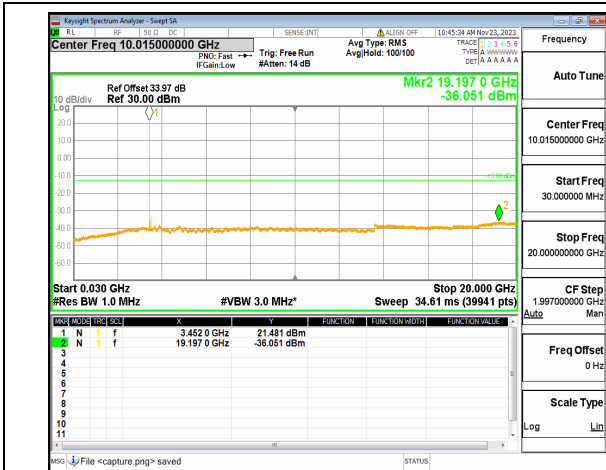

n77(3450-3550MHz) (30MHz-20GHz) 80M DFT-s-OFDM QPSK Edge_1RB_Left_Low