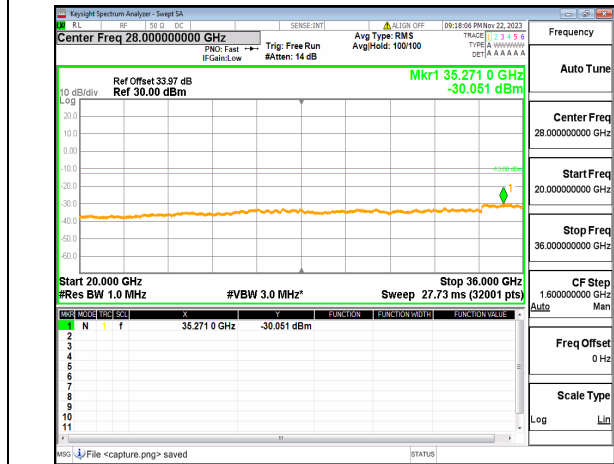

n77(3450-3550MHz) (20GHz-36GHz) 40M DFT-s-OFDM QPSK Edge_1RB_Right_High

n77(3450-3550MHz) (20GHz-36GHz) 60M DFT-s-OFDM BPSK Edge_1RB_Left_Low