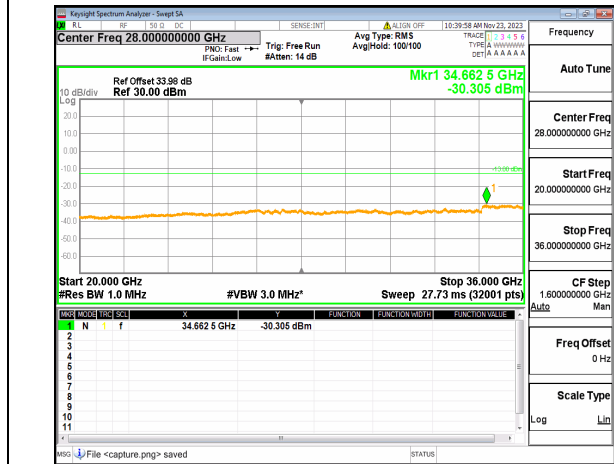

n77(3450-3550MHz) (20GHz-36GHz) 60M DFT-s-OFDM BPSK Edge_1RB_Left_High

n77(3450-3550MHz) (20GHz-36GHz) 60M DFT-s-OFDM BPSK Edge_1RB_Right_High