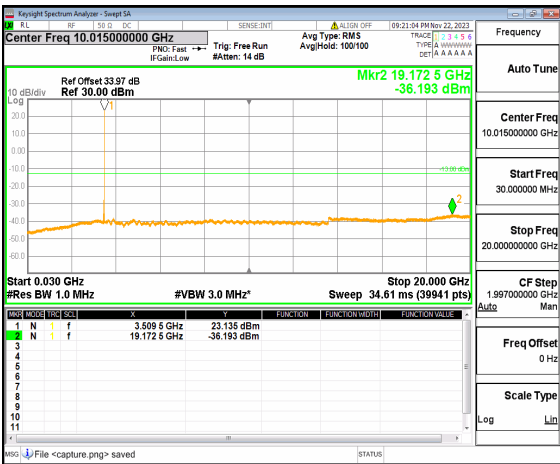

n77(3450-3550MHz) (30MHz-20GHz) 60M DFT-s-OFDM QPSK Edge 1RB Left Low

n77(3450-3550MHz) (30MHz-20GHz) 60M DFT-s-OFDM QPSK Edge 1RB Right Low