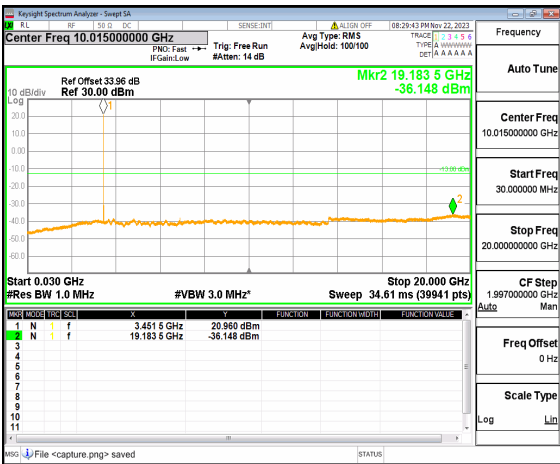

n77(3450-3550MHz) (30MHz-20GHz) 30M DFT-s-OFDM QPSK Edge_1RB_Right_High

n77(3450-3550MHz) (30MHz-20GHz) 40M DFT-s-OFDM BPSK Edge_1RB_Left_Low