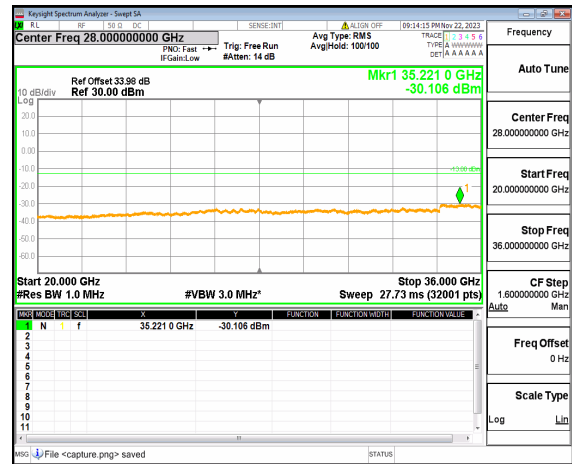

n77(3450-3550MHz) (20GHz-36GHz) 40M DFT-s-OFDM BPSK Edge_1RB_Left_High

n77(3450-3550MHz) (20GHz-36GHz) 40M DFT-s-OFDM BPSK Edge_1RB_Right_High