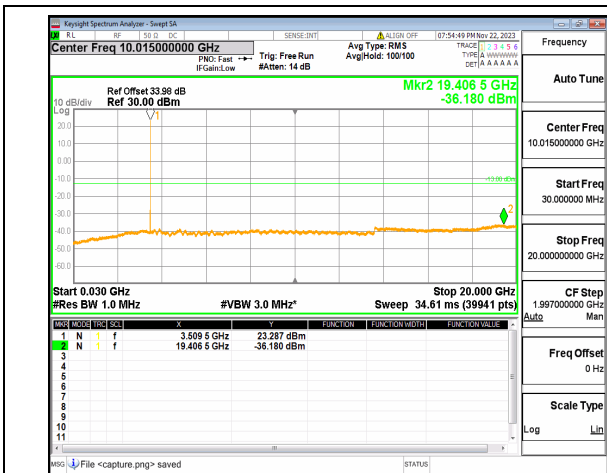

n77(3450-3550MHz) (30MHz-20GHz) 20M DFT-s-OFDM BPSK Edge_1RB_Right Mid