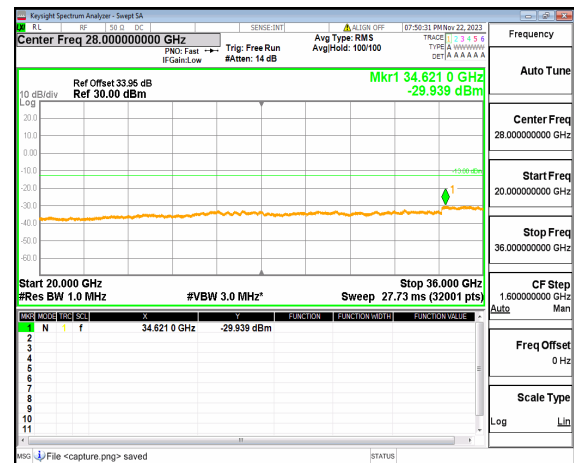

n77(3450-3550MHz) (20GHz-36GHz) 20M
DFT-s-OFDM BPSK Edge_1RB_Left_Low

n77(3450-3550MHz) (20GHz-36GHz) 20M
DFT-s-OFDM BPSK Edge_1RB_Right_Low