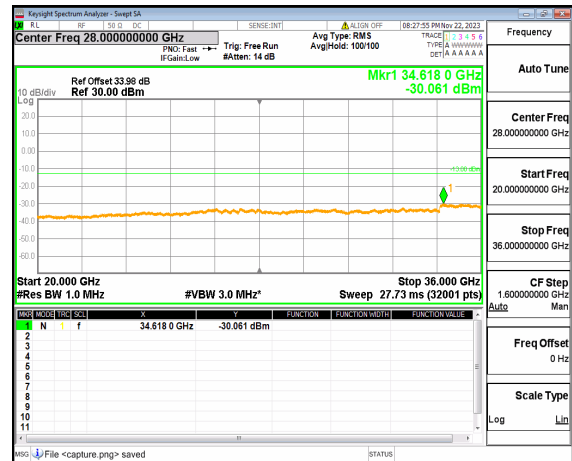

n77(3450-3550MHz) (20GHz-36GHz) 30M DFT-s-OFDM BPSK Edge_1RB_Right_High

n77(3450-3550MHz) (20GHz-36GHz) 30M DFT-s-OFDM QPSK Edge_1RB_Left_High