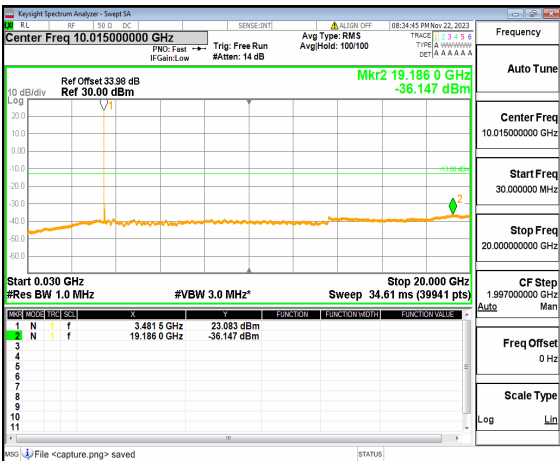

n77(3450-3550MHz) (30MHz-20GHz) 40M DFT-s-OFDM QPSK Edge 1RB Right Low

n77(3450-3550MHz) (30MHz-20GHz) 40M DFT-s-OFDM BPSK Edge 1RB Left Mid