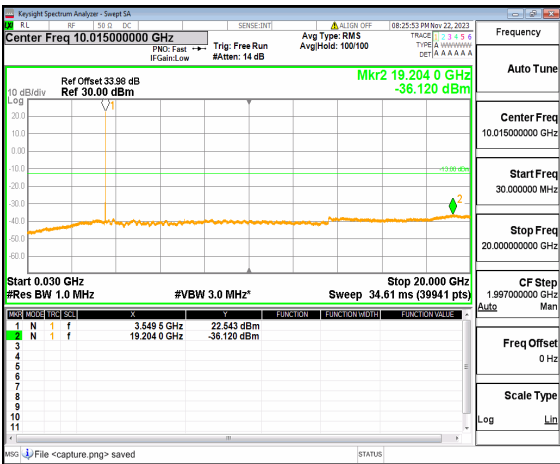

n77(3450-3550MHz) (30MHz-20GHz) 30M DFT-s-OFDM BPSK Edge_1RB_Left_High

n77(3450-3550MHz) (30MHz-20GHz) 30M DFT-s-OFDM BPSK Edge_1RB_Right_High