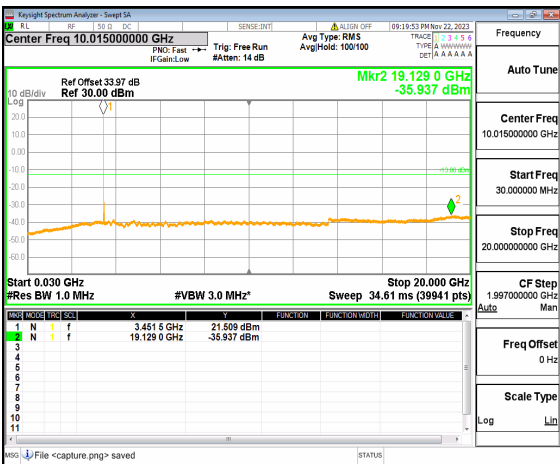

n77(3450-3550MHz) (30MHz-20GHz) 60M DFT-s-OFDM QPSK Edge 1RB Left Low