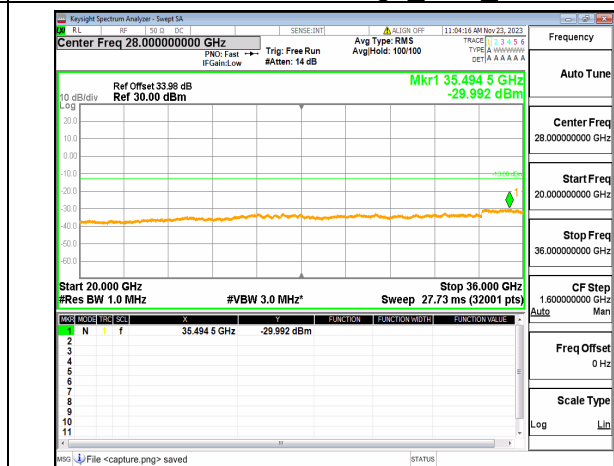

n77(3450-3550MHz) (20GHz-36GHz) 100M DFT-s-OFDM BPSK Edge_1RB_Left_Mid

n77(3450-3550MHz) (20GHz-36GHz) 100M DFT-s-OFDM BPSK Edge_1RB_Right_Mid