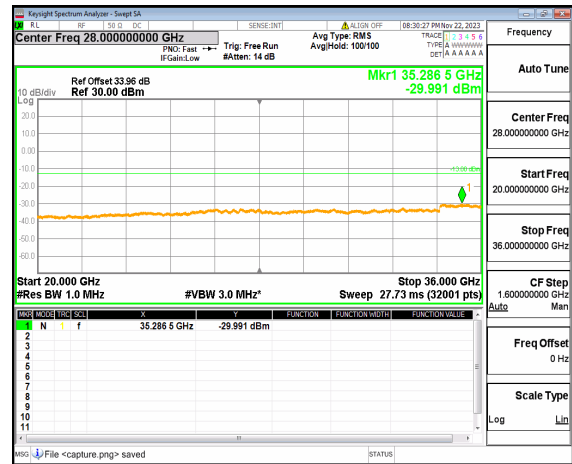

n77(3450-3550MHz) (20GHz-36GHz) 30M DFT-s-OFDM QPSK Edge_1RB_Right_High

n77(3450-3550MHz) (20GHz-36GHz) 40M DFT-s-OFDM BPSK Edge_1RB_Left_Low