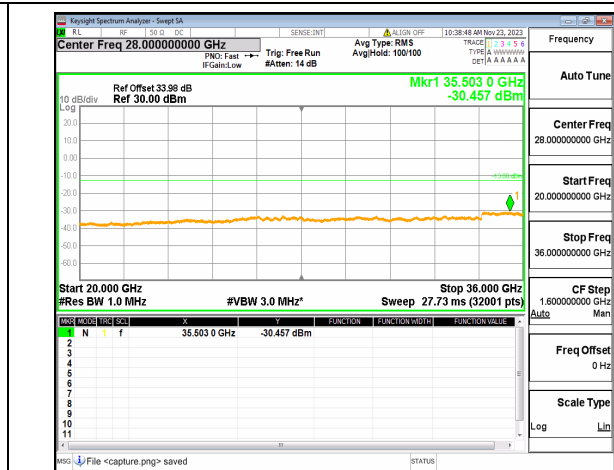

n77(3450-3550MHz) (20GHz-36GHz) 60M DFT-s-OFDM QPSK Edge_1RB_Right Mid

n77(3450-3550MHz) (20GHz-36GHz) 60M DFT-s-OFDM BPSK Edge_1RB_Left_High