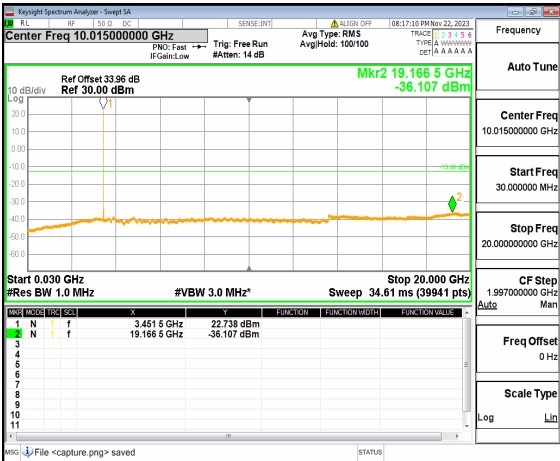

n77(3450-3550MHz) (30MHz-20GHz) 30M DFT-s-OFDM QPSK Edge 1RB Left Low