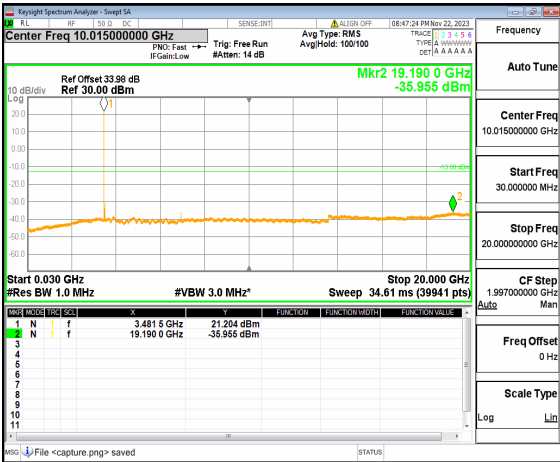

n77(3450-3550MHz) (30MHz-20GHz) 40M DFT-s-OFDM BPSK Edge_1RB_Right Mid

n77(3450-3550MHz) (30MHz-20GHz) 40M DFT-s-OFDM QPSK Edge_1RB_Left Mid