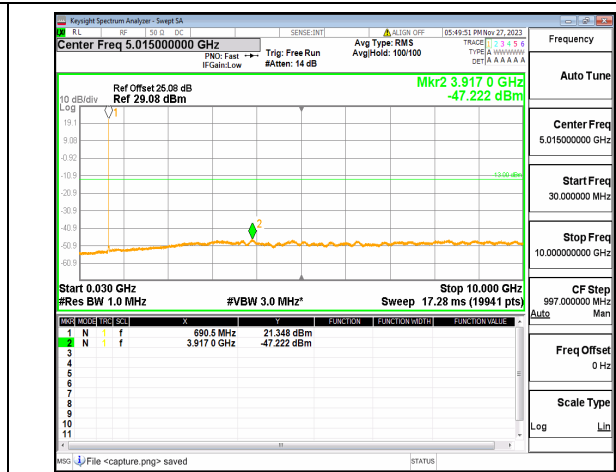

n71 (30MHz-10GHz) 20M DFT-s-OFDM BPSK
Edge_1RB_Left_Mid

n71 (30MHz-10GHz) 20M DFT-s-OFDM BPSK
Edge_1RB_Right_Mid

n71 (30MHz-10GHz) 20M DFT-s-OFDM QPSK
Edge_1RB_Left_Mid

n71 (30MHz-10GHz) 20M DFT-s-OFDM QPSK
Edge_1RB_Right_Mid