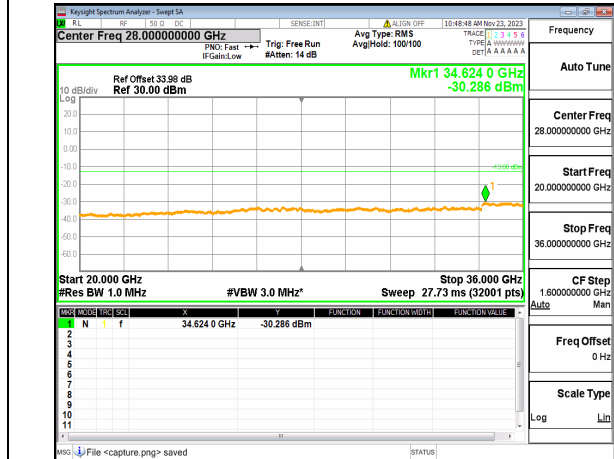

n77(3450-3550MHz) (20GHz-36GHz) 80M DFT-s-OFDM QPSK Edge_1RB_Right_Low

n77(3450-3550MHz) (20GHz-36GHz) 80M DFT-s-OFDM BPSK Edge_1RB_Left_Mid