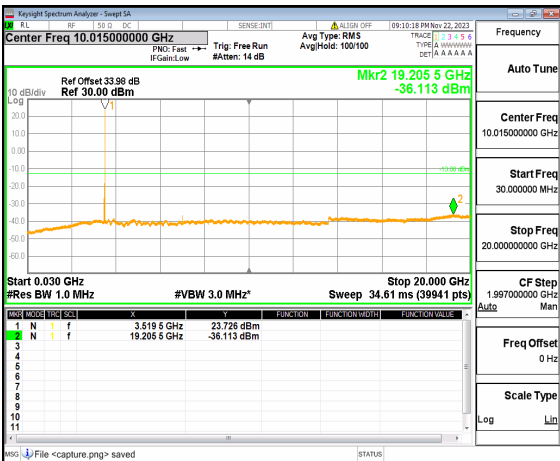

n77(3450-3550MHz) (30MHz-20GHz) 40M DFT-s-OFDM QPSK Edge_1RB_Left Mid

n77(3450-3550MHz) (30MHz-20GHz) 40M DFT-s-OFDM QPSK Edge_1RB_Right Mid