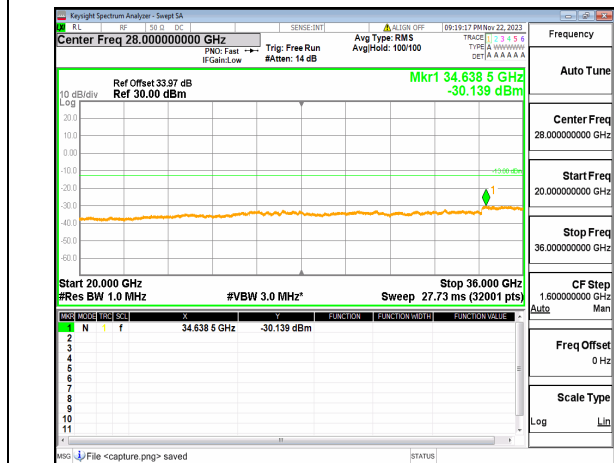

n77(3450-3550MHz) (20GHz-36GHz) 60M DFT-s-OFDM BPSK Edge_1RB_Left_Low

n77(3450-3550MHz) (20GHz-36GHz) 60M DFT-s-OFDM BPSK Edge_1RB_Right_Low