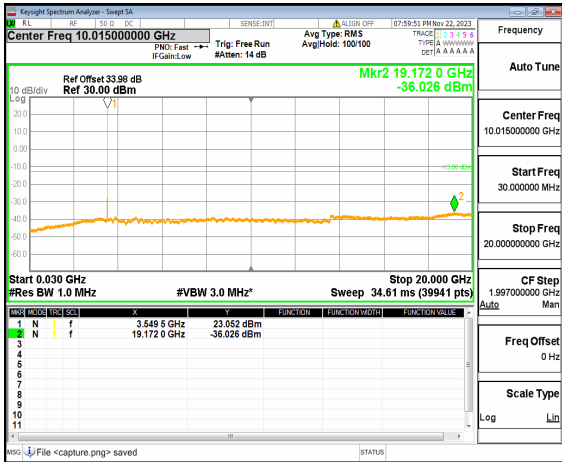

n77(3450-3550MHz) (30MHz-20GHz) 20M DFT-s-OFDM BPSK Edge_1RB_Left_High

n77(3450-3550MHz) (30MHz-20GHz) 20M DFT-s-OFDM BPSK Edge_1RB_Right_High