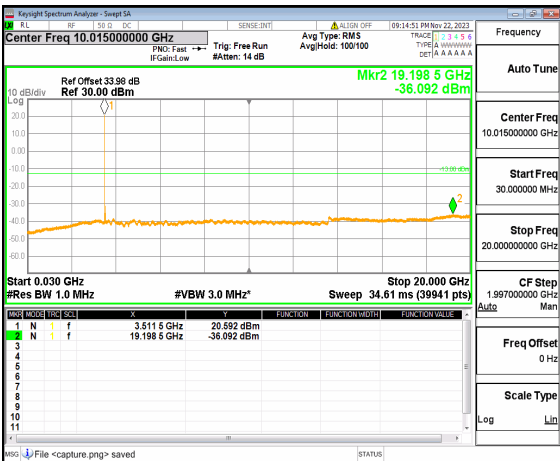

n77(3450-3550MHz) (30MHz-20GHz) 40M DFT-s-OFDM BPSK Edge_1RB_Right_High

n77(3450-3550MHz) (30MHz-20GHz) 40M DFT-s-OFDM QPSK Edge_1RB_Left_High