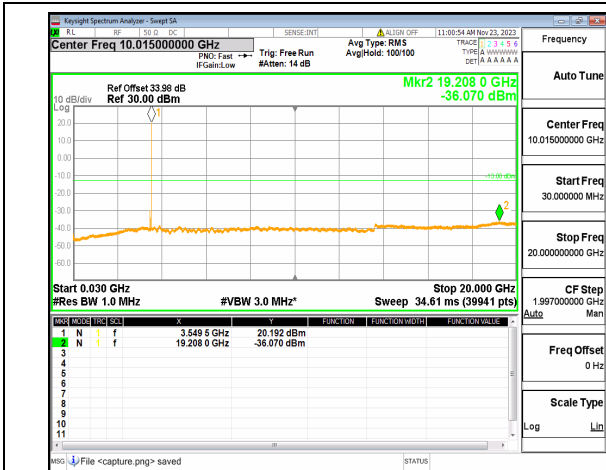

n77(3450-3550MHz) (30MHz-20GHz) 80M DFT-s-OFDM QPSK Edge_1RB_Right_High