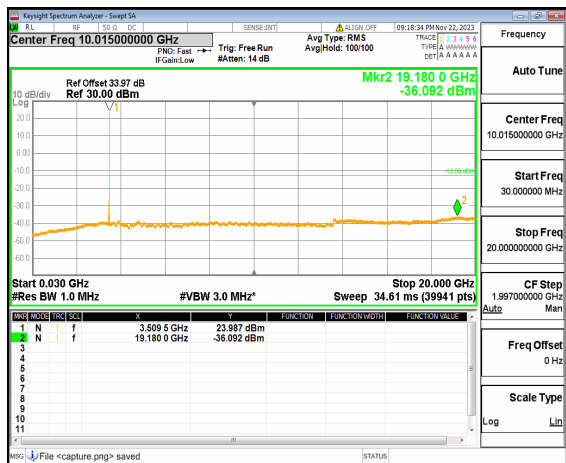

n77(3450-3550MHz) (30MHz-20GHz) 60M DFT-s-OFDM BPSK Edge_1RB_Left_Low

n77(3450-3550MHz) (30MHz-20GHz) 60M DFT-s-OFDM BPSK Edge_1RB_Right_Low