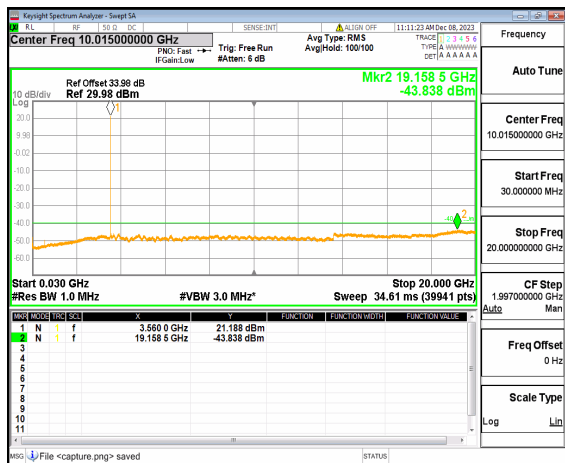

n41 (30MHz-20GHz) 80M DFT-s-OFDM QPSK
Edge_1RB_Right_High

n41 (20GHz-27GHz) 80M DFT-s-OFDM QPSK
Edge_1RB_Right_High

n48 (30MHz-20GHz) 10M DFT-s-OFDM BPSK
Edge_1RB_Left_Low

n48 (20GHz-37GHz) 10M DFT-s-OFDM BPSK
Edge_1RB_Left_Low