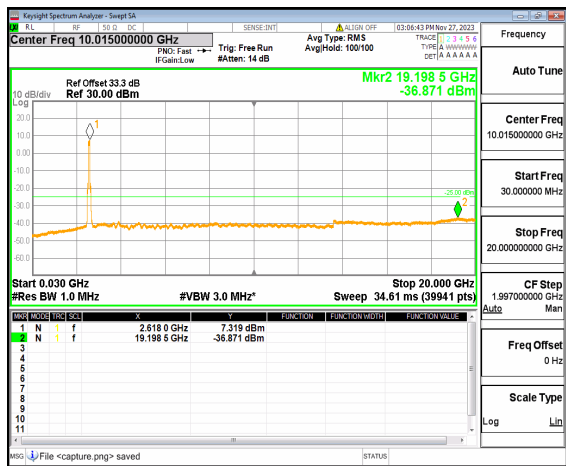

n41 (30MHz-20GHz) 70M DFT-s-OFDM BPSK
Edge_1RB_Left Mid

n41 (20GHz-27GHz) 70M DFT-s-OFDM BPSK
Edge_1RB_Left Mid

n41 (30MHz-20GHz) 70M DFT-s-OFDM BPSK
Edge_1RB_Right Mid

n41 (20GHz-27GHz) 70M DFT-s-OFDM BPSK
Edge_1RB_Right Mid