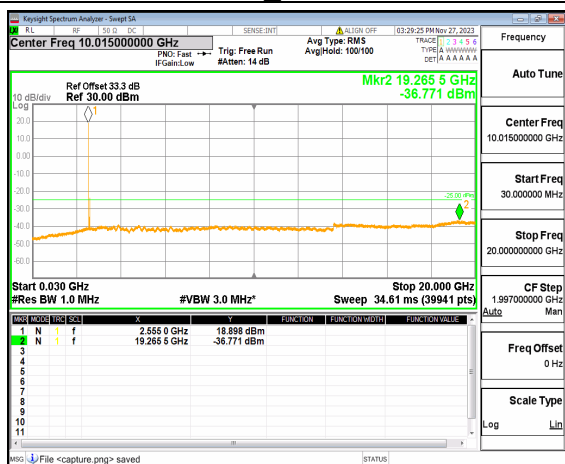

n41 (30MHz-20GHz) 80M DFT-s-OFDM QPSK
Outer_Full Mid

n41 (30MHz-20GHz) 80M DFT-s-OFDM QPSK
Edge_1RB_Left Mid