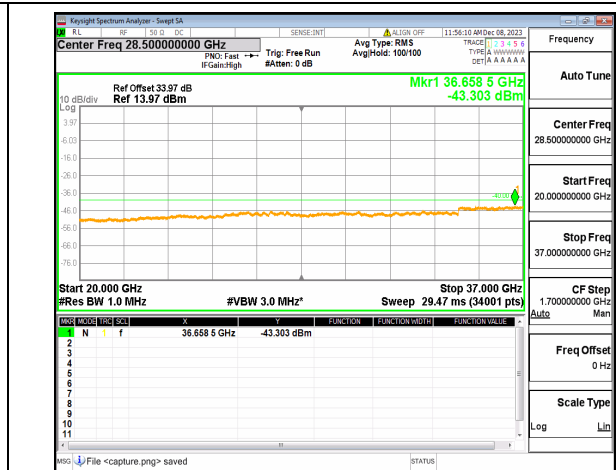

n48 (20GHz-37GHz) 20M DFT-s-OFDM BPSK
Edge_1RB_Left_Mid

n48 (20GHz-37GHz) 20M DFT-s-OFDM BPSK
Edge_1RB_Right Mid