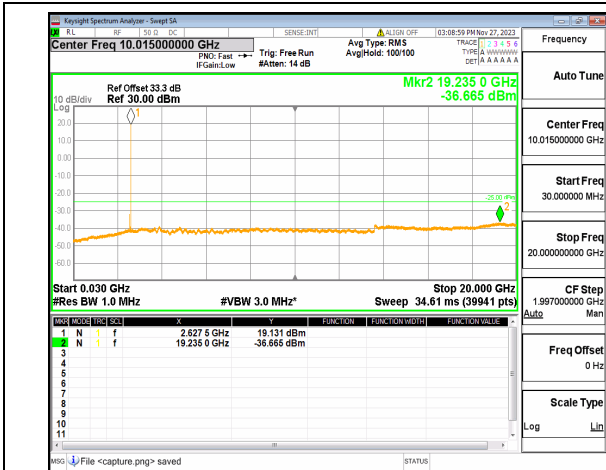

n41 (30MHz-20GHz) 70M DFT-s-OFDM QPSK
Outer_Full Mid

n41 (20GHz-27GHz) 70M DFT-s-OFDM QPSK
Outer_Full Mid

n41 (30MHz-20GHz) 70M DFT-s-OFDM QPSK
Edge_1RB_Left Mid

n41 (20GHz-27GHz) 70M DFT-s-OFDM QPSK
Edge_1RB_Left Mid