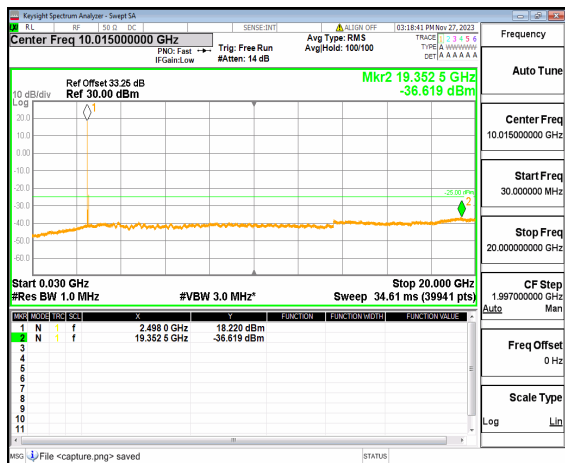

n41 (30MHz-20GHz) 70M DFT-s-OFDM QPSK
Edge_1RB_Right_High

n41 (20GHz-27GHz) 70M DFT-s-OFDM QPSK
Edge_1RB_Right_High

n41 (30MHz-20GHz) 80M DFT-s-OFDM BPSK
Outer_Full_Low

n41 (20GHz-27GHz) 80M DFT-s-OFDM BPSK
Outer_Full_Low

n41 (30MHz-20GHz) 80M DFT-s-OFDM BPSK
Edge_1RB_Left_Low

n41 (20GHz-27GHz) 80M DFT-s-OFDM BPSK
Edge_1RB_Left_Low

n41 (30MHz-20GHz) 80M DFT-s-OFDM BPSK
Edge_1RB_Right_Low

n41 (20GHz-27GHz) 80M DFT-s-OFDM BPSK
Edge_1RB_Right_Low