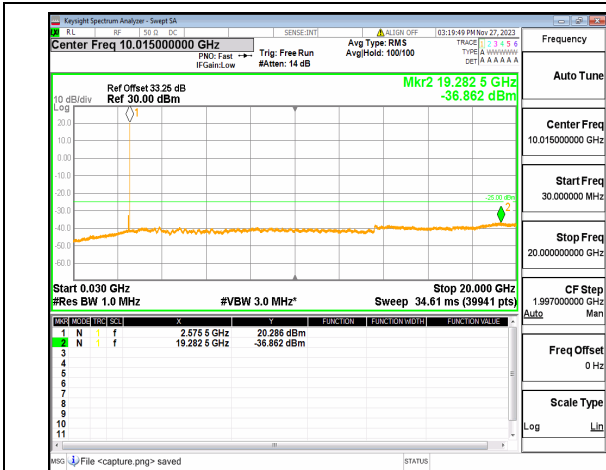

n41 (30MHz-20GHz) 70M DFT-s-OFDM QPSK
Edge_1RB_Right_High

n41 (20GHz-27GHz) 70M DFT-s-OFDM QPSK
Edge_1RB_Right_High

n41 (30MHz-20GHz) 80M DFT-s-OFDM BPSK
Outer_Full_Low

n41 (20GHz-27GHz) 80M DFT-s-OFDM BPSK
Outer_Full_Low

n41 (30MHz-20GHz) 80M DFT-s-OFDM BPSK
Edge_1RB_Left_Low

n41 (20GHz-27GHz) 80M DFT-s-OFDM BPSK
Edge_1RB_Left_Low

n41 (30MHz-20GHz) 80M DFT-s-OFDM BPSK
Edge_1RB_Right_Low

n41 (20GHz-27GHz) 80M DFT-s-OFDM BPSK
Edge_1RB_Right_Low