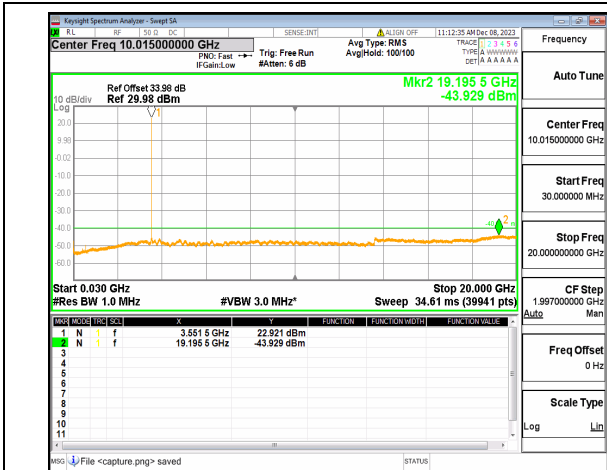

n48 (30MHz-20GHz) 10M DFT-s-OFDM QPSK
Edge_1RB_Left Low