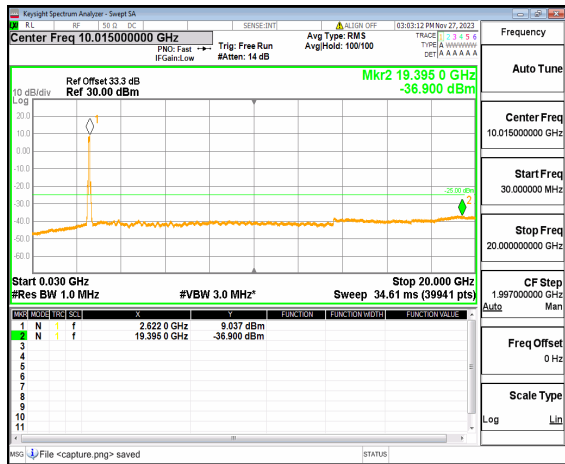

n41 (30MHz-20GHz) 70M DFT-s-OFDM QPSK
Edge_1RB_Right Low

n41 (20GHz-27GHz) 70M DFT-s-OFDM QPSK
Edge_1RB_Right Low

n41 (30MHz-20GHz) 70M DFT-s-OFDM BPSK
Outer_Full Mid

n41 (20GHz-27GHz) 70M DFT-s-OFDM BPSK
Outer_Full Mid

n41 (30MHz-20GHz) 70M DFT-s-OFDM BPSK
Edge_1RB_Left Mid

n41 (20GHz-27GHz) 70M DFT-s-OFDM BPSK
Edge_1RB_Left Mid

n41 (30MHz-20GHz) 70M DFT-s-OFDM BPSK
Edge_1RB_Right Mid

n41 (20GHz-27GHz) 70M DFT-s-OFDM BPSK
Edge_1RB_Right Mid