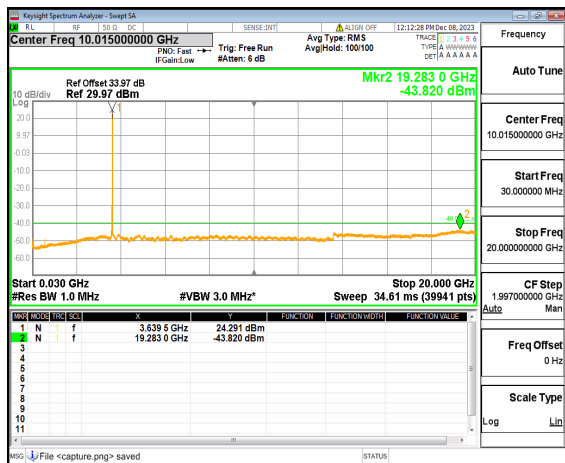

n48 (30MHz-20GHz) 30M DFT-s-OFDM BPSK
Edge_1RB_Right Mid

n48 (20GHz-37GHz) 30M DFT-s-OFDM BPSK
Edge_1RB_Right Mid

n48 (30MHz-20GHz) 30M DFT-s-OFDM QPSK
Edge_1RB_Left Mid

n48 (20GHz-37GHz) 30M DFT-s-OFDM QPSK
Edge_1RB_Left Mid