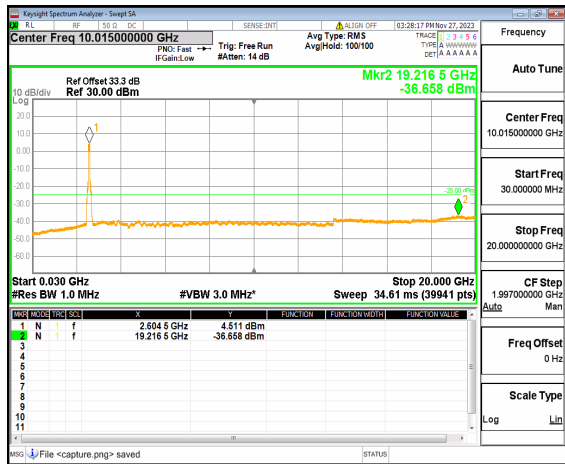

n41 (30MHz-20GHz) 80M DFT-s-OFDM BPSK
Edge_1RB_Left Mid

n41 (20GHz-27GHz) 80M DFT-s-OFDM BPSK
Edge_1RB_Left Mid

n41 (30MHz-20GHz) 80M DFT-s-OFDM BPSK
Edge_1RB_Right Mid

n41 (20GHz-27GHz) 80M DFT-s-OFDM BPSK
Edge_1RB_Right Mid