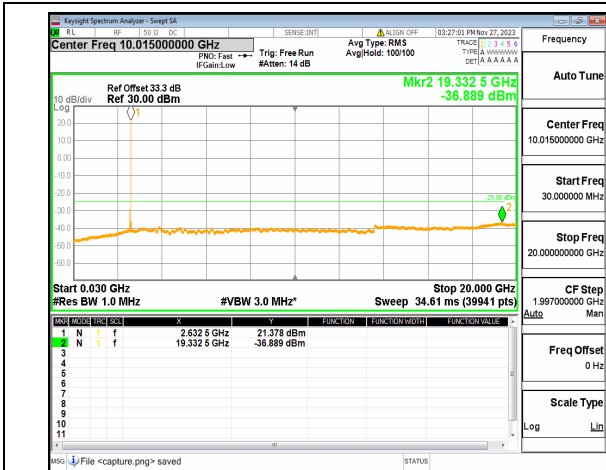

n41 (30MHz-20GHz) 80M DFT-s-OFDM BPSK
Edge_1RB_Right Mid