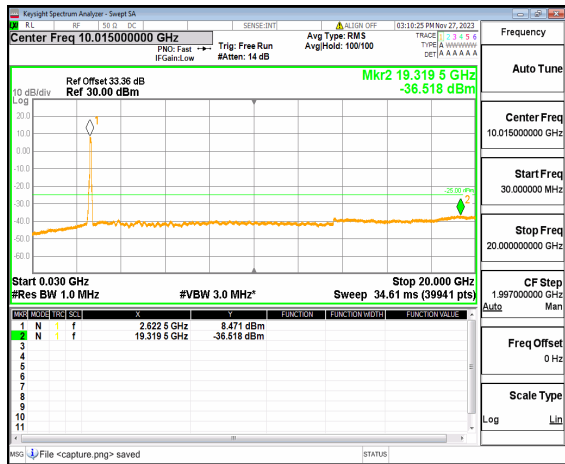

n41 (30MHz-20GHz) 70M DFT-s-OFDM QPSK
Edge_1RB_Right Mid

n41 (30MHz-20GHz) 70M DFT-s-OFDM BPSK
Outer_Full High