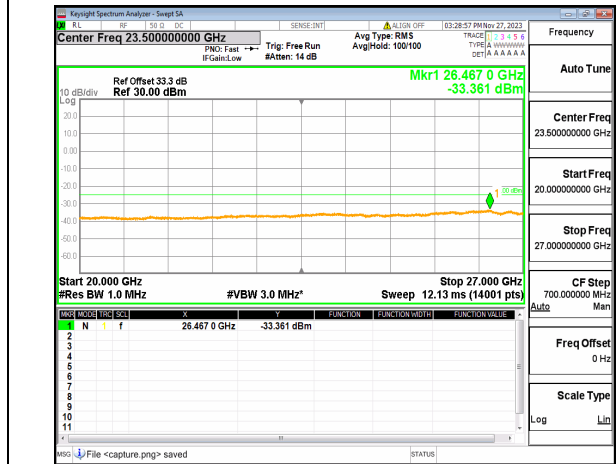

n41 (20GHz-27GHz) 80M DFT-s-OFDM BPSK
Edge_1RB_Right Mid

n41 (20GHz-27GHz) 80M DFT-s-OFDM QPSK
Outer_Full Mid