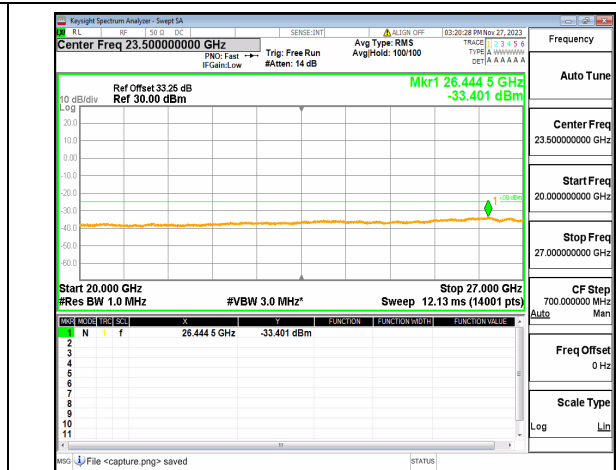

n41 (20GHz-27GHz) 80M DFT-s-OFDM BPSK
Edge_1RB_Left_Low

n41 (20GHz-27GHz) 80M DFT-s-OFDM BPSK
Edge_1RB_Right_Low