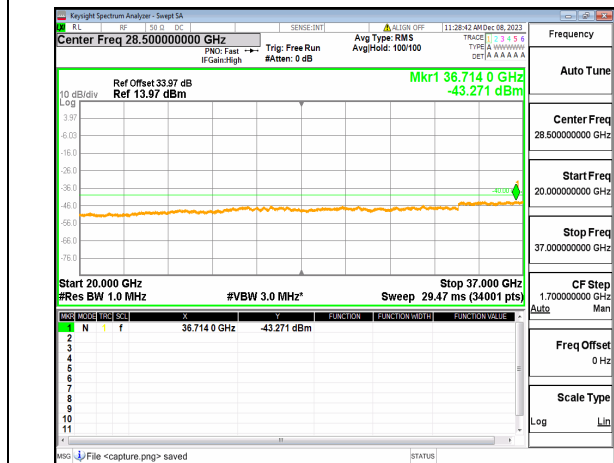

n48 (20GHz-37GHz) 10M DFT-s-OFDM QPSK
Edge_1RB_Right Low

n48 (20GHz-37GHz) 10M DFT-s-OFDM BPSK
Edge_1RB_Left Mid