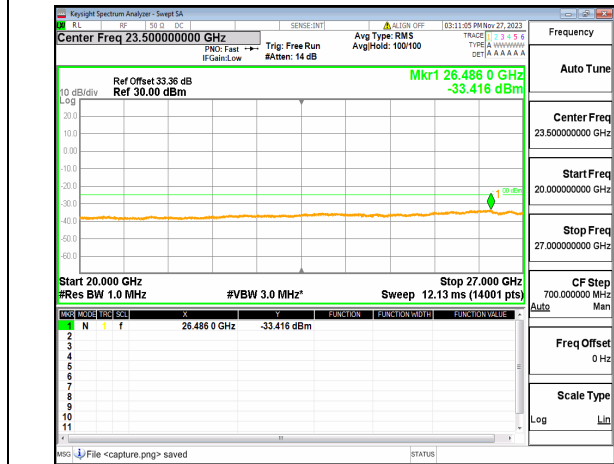

n41 (20GHz-27GHz) 70M DFT-s-OFDM QPSK
Edge_1RB_Right Mid

n41 (20GHz-27GHz) 70M DFT-s-OFDM BPSK
Outer_Full High