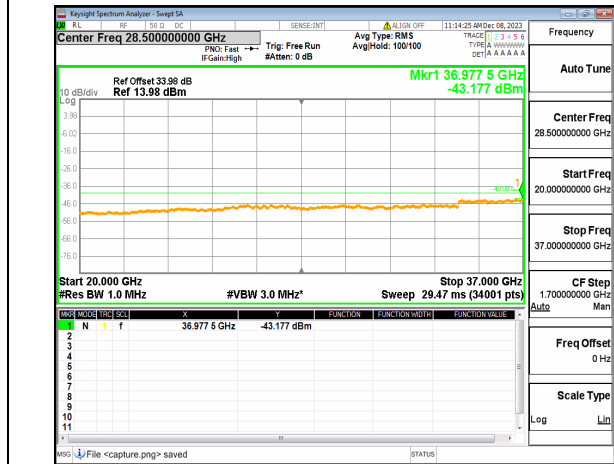

n48 (20GHz-37GHz) 10M DFT-s-OFDM QPSK
Edge_1RB_Left Low

n48 (20GHz-37GHz) 10M DFT-s-OFDM QPSK
Edge_1RB_Right Low