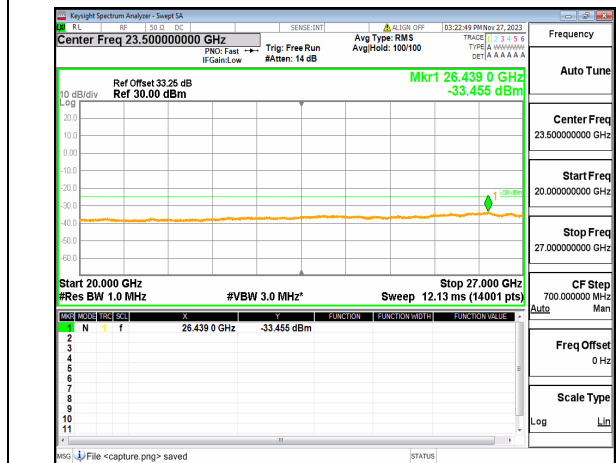

n41 (20GHz-27GHz) 80M DFT-s-OFDM QPSK
Outer_Full_Low

n41 (20GHz-27GHz) 80M DFT-s-OFDM QPSK
Edge_1RB_Left_Low