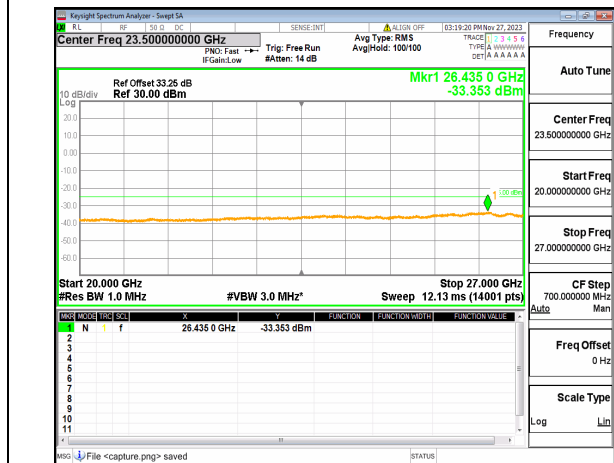

n41 (30MHz-20GHz) 70M DFT-s-OFDM QPSK
Edge_1RB_Right_High

n41 (20GHz-27GHz) 70M DFT-s-OFDM QPSK
Edge_1RB_Right_High

n41 (30MHz-20GHz) 80M DFT-s-OFDM BPSK
Outer_Full_Low

n41 (20GHz-27GHz) 80M DFT-s-OFDM BPSK
Outer_Full_Low

n41 (30MHz-20GHz) 80M DFT-s-OFDM BPSK
Edge_1RB_Left_Low

n41 (20GHz-27GHz) 80M DFT-s-OFDM BPSK
Edge_1RB_Left_Low

n41 (30MHz-20GHz) 80M DFT-s-OFDM BPSK
Edge_1RB_Right_Low

n41 (20GHz-27GHz) 80M DFT-s-OFDM BPSK
Edge_1RB_Right_Low