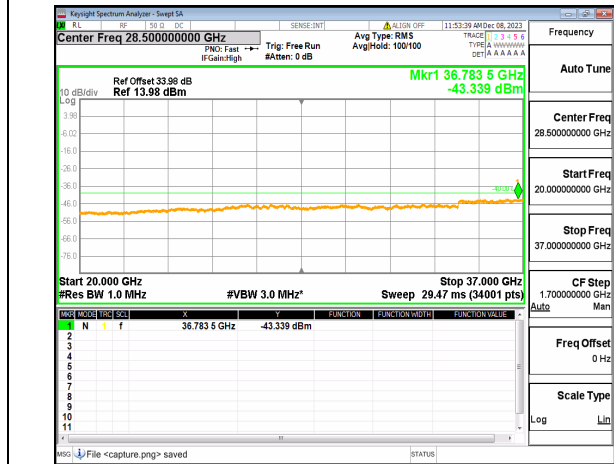

n48 (20GHz-37GHz) 20M DFT-s-OFDM QPSK
Edge_1RB_Left_Low

n48 (20GHz-37GHz) 20M DFT-s-OFDM QPSK
Edge_1RB_Right_Low