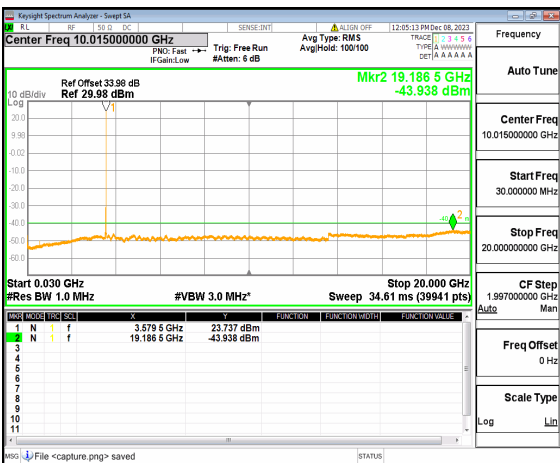

n48 (30MHz-20GHz) 20M DFT-s-OFDM QPSK
Edge_1RB_Right_High

n48 (20GHz-37GHz) 20M DFT-s-OFDM QPSK
Edge_1RB_Right_High

n48 (30MHz-20GHz) 30M DFT-s-OFDM BPSK
Edge_1RB_Left_Low

n48 (20GHz-37GHz) 30M DFT-s-OFDM BPSK
Edge_1RB_Left_Low