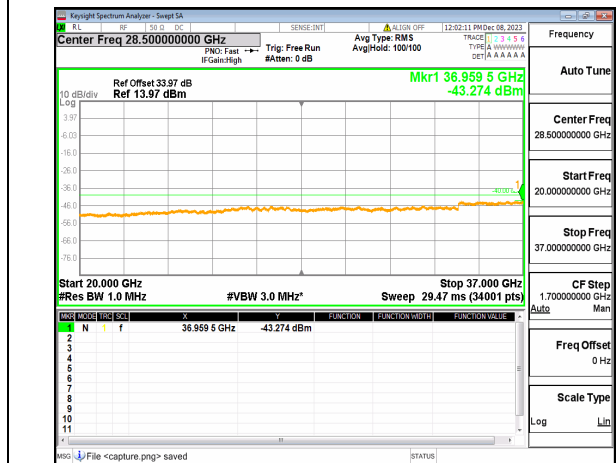

n48 (20GHz-37GHz) 20M DFT-s-OFDM BPSK
Edge_1RB_Right_High

n48 (20GHz-37GHz) 20M DFT-s-OFDM QPSK
Edge_1RB_Left_High