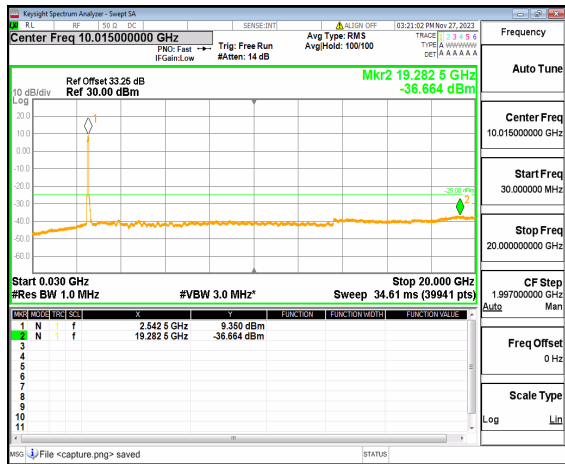

n41 (30MHz-20GHz) 80M DFT-s-OFDM BPSK
Edge_1RB_Left_Low

n41 (20GHz-27GHz) 80M DFT-s-OFDM BPSK
Edge_1RB_Left_Low

n41 (30MHz-20GHz) 80M DFT-s-OFDM BPSK
Edge_1RB_Right_Low

n41 (20GHz-27GHz) 80M DFT-s-OFDM BPSK
Edge_1RB_Right_Low