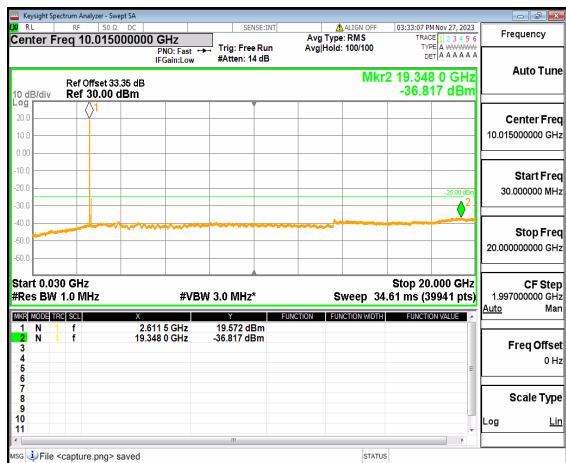

n41 (30MHz-20GHz) 80M DFT-s-OFDM QPSK
Edge_1RB_Right Mid

n41 (20GHz-27GHz) 80M DFT-s-OFDM QPSK
Edge_1RB_Right Mid

n41 (30MHz-20GHz) 80M DFT-s-OFDM BPSK
Outer_Full High

n41 (20GHz-27GHz) 80M DFT-s-OFDM BPSK
Outer_Full High

n41 (30MHz-20GHz) 80M DFT-s-OFDM BPSK
Edge_1RB_Left High

n41 (20GHz-27GHz) 80M DFT-s-OFDM BPSK
Edge_1RB_Left High

n41 (30MHz-20GHz) 80M DFT-s-OFDM BPSK
Edge_1RB_Right_High

n41 (20GHz-27GHz) 80M DFT-s-OFDM BPSK
Edge_1RB_Right_High