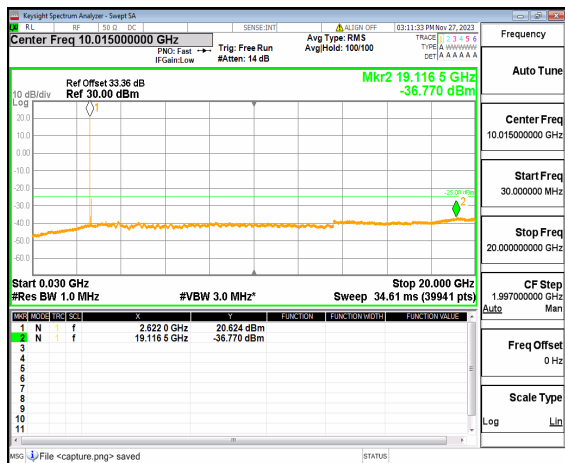

n41 (30MHz-20GHz) 70M DFT-s-OFDM QPSK
Edge_1RB_Right Mid

n41 (20GHz-27GHz) 70M DFT-s-OFDM QPSK
Edge_1RB_Right Mid

n41 (30MHz-20GHz) 70M DFT-s-OFDM BPSK
Outer_Full High

n41 (20GHz-27GHz) 70M DFT-s-OFDM BPSK
Outer_Full High

n41 (30MHz-20GHz) 70M DFT-s-OFDM BPSK
Edge_1RB_Left High

n41 (20GHz-27GHz) 70M DFT-s-OFDM BPSK
Edge_1RB_Left High

n41 (30MHz-20GHz) 70M DFT-s-OFDM BPSK
Edge_1RB_Right_High

n41 (20GHz-27GHz) 70M DFT-s-OFDM BPSK
Edge_1RB_Right_High