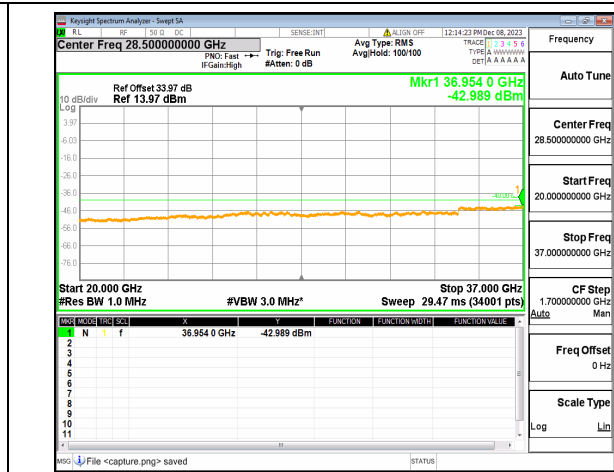

n48 (20GHz-37GHz) 30M DFT-s-OFDM QPSK
Edge_1RB_Right Mid

n48 (20GHz-37GHz) 30M DFT-s-OFDM BPSK Edge_1RB_Left_High