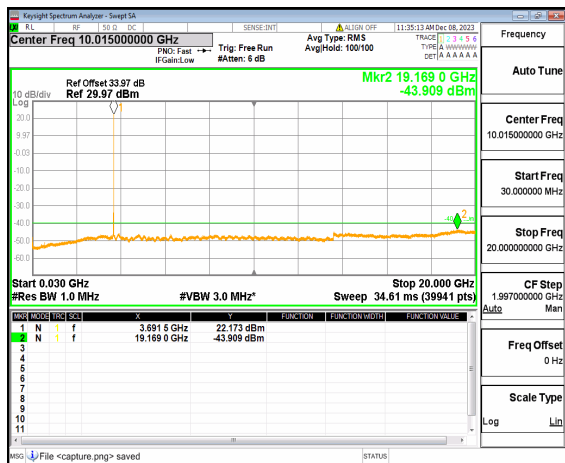

n48 (30MHz-20GHz) 10M DFT-s-OFDM BPSK
Edge_1RB_Right_High

n48 (30MHz-20GHz) 10M DFT-s-OFDM QPSK
Edge_1RB_Left_High