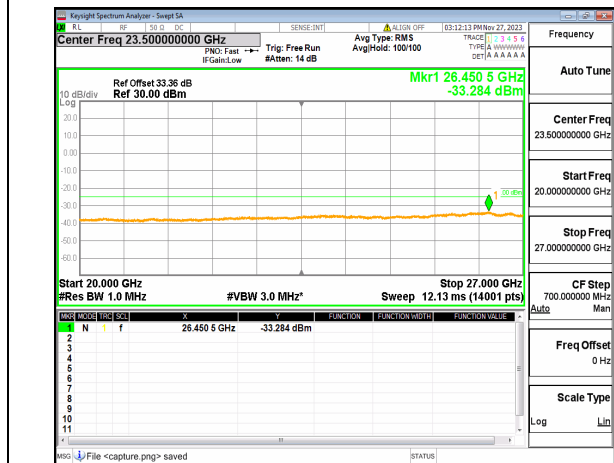

n41 (30MHz-20GHz) 70M DFT-s-OFDM QPSK
Edge_1RB_Right Mid

n41 (20GHz-27GHz) 70M DFT-s-OFDM QPSK
Edge_1RB_Right Mid

n41 (30MHz-20GHz) 70M DFT-s-OFDM BPSK
Outer_Full High

n41 (20GHz-27GHz) 70M DFT-s-OFDM BPSK
Outer_Full High

n41 (30MHz-20GHz) 70M DFT-s-OFDM BPSK
Edge_1RB_Left High

n41 (20GHz-27GHz) 70M DFT-s-OFDM BPSK
Edge_1RB_Left High

n41 (30MHz-20GHz) 70M DFT-s-OFDM BPSK
Edge_1RB_Right_High

n41 (20GHz-27GHz) 70M DFT-s-OFDM BPSK
Edge_1RB_Right_High