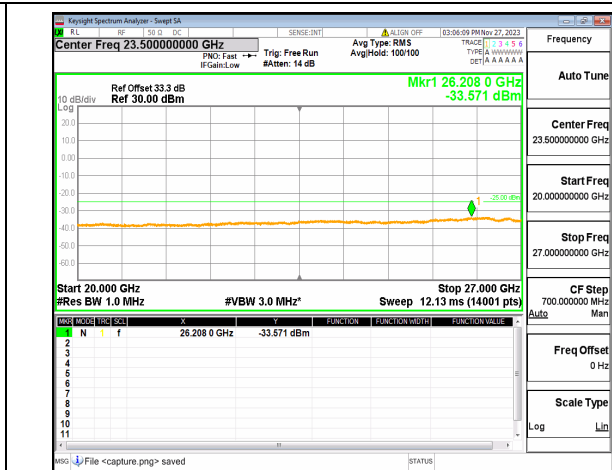

n41 (20GHz-27GHz) 70M DFT-s-OFDM BPSK
Edge_1RB_Left Mid

n41 (20GHz-27GHz) 70M DFT-s-OFDM BPSK
Edge_1RB_Right Mid