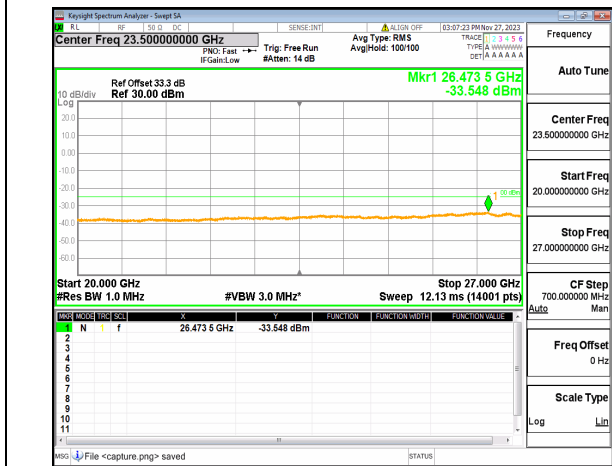

n41 (20GHz-27GHz) 70M DFT-s-OFDM BPSK
Edge_1RB_Right Mid

n41 (20GHz-27GHz) 70M DFT-s-OFDM QPSK
Outer_Full Mid