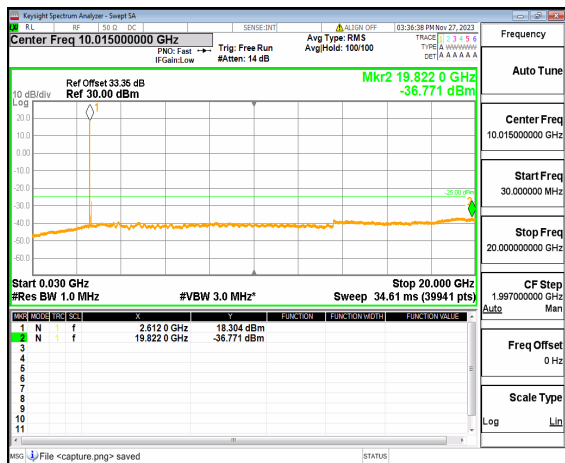

n41 (30MHz-20GHz) 80M DFT-s-OFDM QPSK
Outer_Full_High

n41 (30MHz-20GHz) 80M DFT-s-OFDM QPSK
Edge_1RB_Left_High