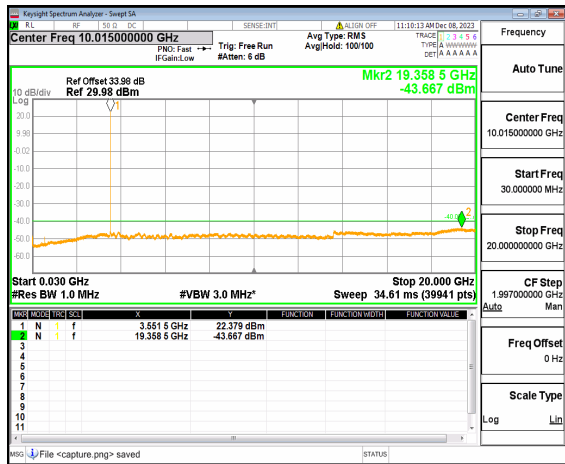

n41 (30MHz-20GHz) 80M DFT-s-OFDM BPSK
Edge_1RB_Left High

n41 (20GHz-27GHz) 80M DFT-s-OFDM BPSK
Edge_1RB_Left High

n41 (30MHz-20GHz) 80M DFT-s-OFDM BPSK
Edge_1RB_Right_High

n41 (20GHz-27GHz) 80M DFT-s-OFDM BPSK
Edge_1RB_Right_High

n41 (30MHz-20GHz) 80M DFT-s-OFDM QPSK
Outer_Full_High

n41 (20GHz-27GHz) 80M DFT-s-OFDM QPSK
Outer_Full_High

n41 (30MHz-20GHz) 80M DFT-s-OFDM QPSK
Edge_1RB_Left_High

n41 (20GHz-27GHz) 80M DFT-s-OFDM QPSK
Edge_1RB_Left_High

n41 (30MHz-20GHz) 80M DFT-s-OFDM QPSK
Edge_1RB_Right_High

n41 (20GHz-27GHz) 80M DFT-s-OFDM QPSK
Edge_1RB_Right_High

n48 (30MHz-20GHz) 10M DFT-s-OFDM BPSK
Edge_1RB_Left_Low

n48 (20GHz-37GHz) 10M DFT-s-OFDM BPSK
Edge_1RB_Left_Low