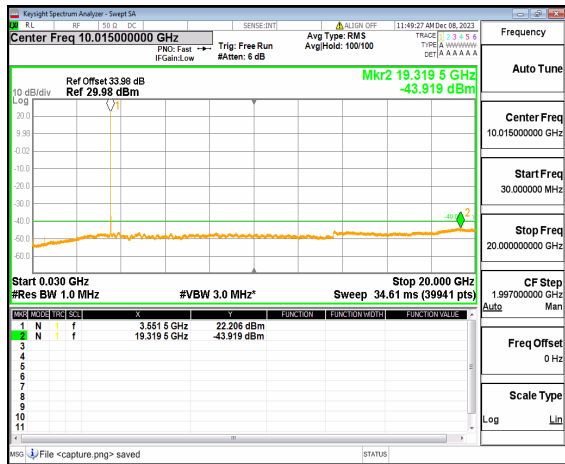

n48 (30MHz-20GHz) 10M DFT-s-OFDM BPSK
Edge_1RB_Right_High

n48 (20GHz-37GHz) 10M DFT-s-OFDM BPSK
Edge_1RB_Right_High

n48 (30MHz-20GHz) 10M DFT-s-OFDM QPSK
Edge_1RB_Left_High

n48 (20GHz-37GHz) 10M DFT-s-OFDM QPSK
Edge_1RB_Left_High

n48 (30MHz-20GHz) 10M DFT-s-OFDM QPSK
Edge_1RB_Right_High

n48 (20GHz-37GHz) 10M DFT-s-OFDM QPSK
Edge_1RB_Right_High

n48 (30MHz-20GHz) 20M DFT-s-OFDM BPSK
Edge_1RB_Left_Low

n48 (20GHz-37GHz) 20M DFT-s-OFDM BPSK
Edge_1RB_Left_Low