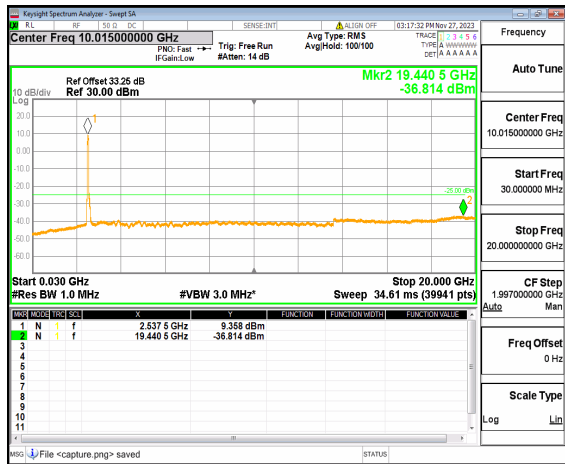

n41 (30MHz-20GHz) 70M DFT-s-OFDM QPSK
Edge_1RB_Right_High

n41 (30MHz-20GHz) 80M DFT-s-OFDM BPSK
Outer_Full_Low