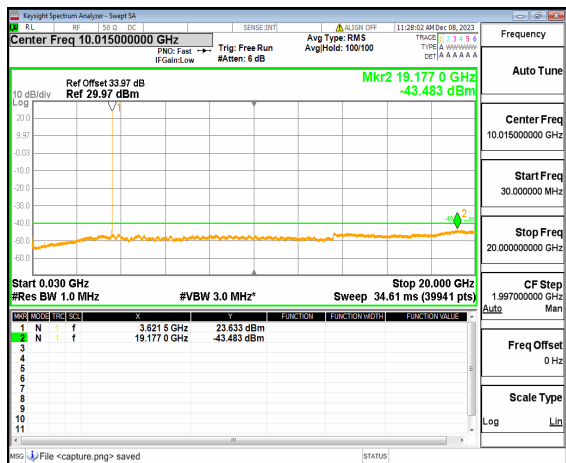

n48 (30MHz-20GHz) 10M DFT-s-OFDM QPSK
Edge_1RB_Right Low

n48 (30MHz-20GHz) 10M DFT-s-OFDM BPSK
Edge_1RB_Left Mid