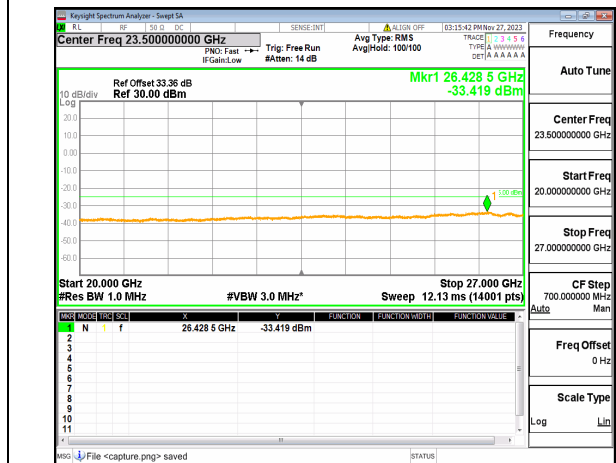

n41 (20GHz-27GHz) 70M DFT-s-OFDM QPSK
Outer_Full_High

n41 (20GHz-27GHz) 70M DFT-s-OFDM QPSK
Edge_1RB_Left_High