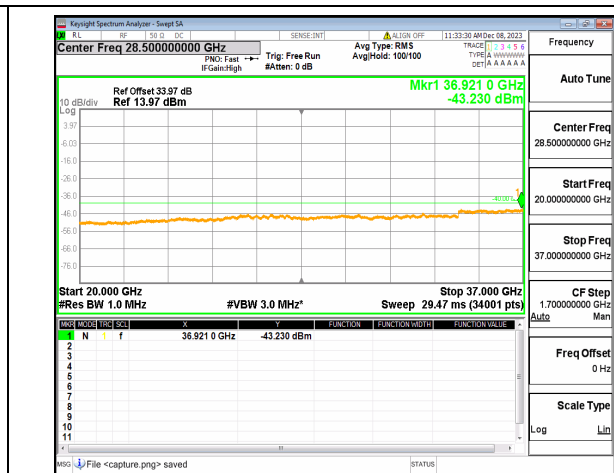

n48 (20GHz-37GHz) 10M DFT-s-OFDM QPSK Edge_1RB_Right Mid

n48 (20GHz-37GHz) 10M DFT-s-OFDM BPSK
Edge_1RB_Left_High