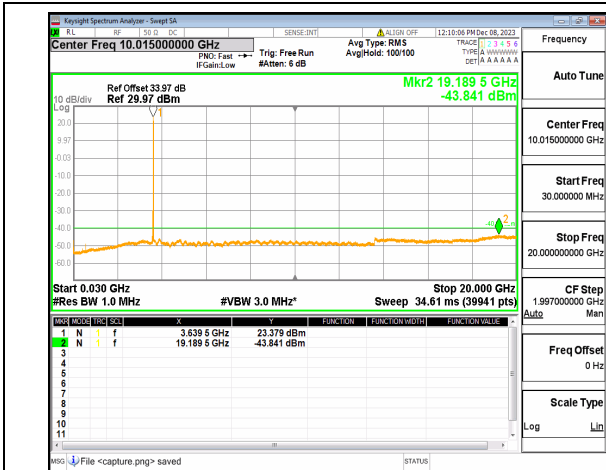

n48 (30MHz-20GHz) 30M DFT-s-OFDM QPSK
Edge_1RB_Right Low

n48 (20GHz-37GHz) 30M DFT-s-OFDM QPSK
Edge_1RB_Right Low

n48 (30MHz-20GHz) 30M DFT-s-OFDM BPSK
Edge_1RB_Left Mid

n48 (20GHz-37GHz) 30M DFT-s-OFDM BPSK
Edge_1RB_Left Mid