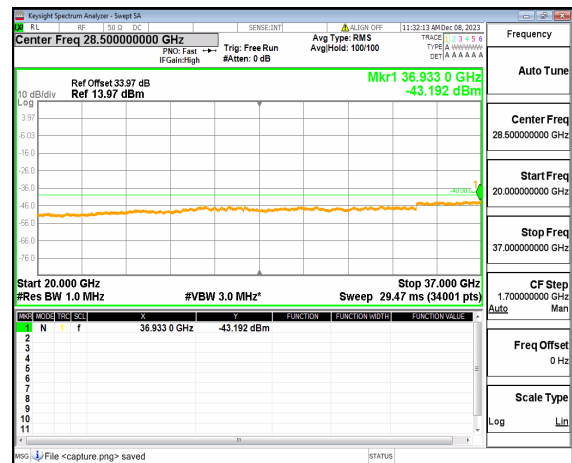

n48 (20GHz-37GHz) 10M DFT-s-OFDM QPSK Edge_1RB_Left Mid

n48 (20GHz-37GHz) 10M DFT-s-OFDM QPSK Edge_1RB_Right Mid