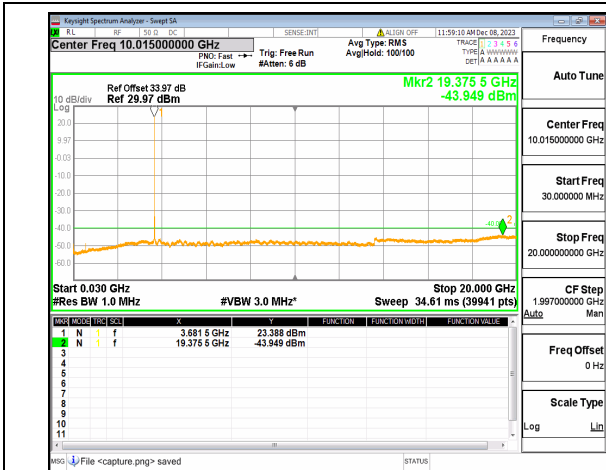

n48 (30MHz-20GHz) 20M DFT-s-OFDM BPSK
Edge_1RB_Left_High