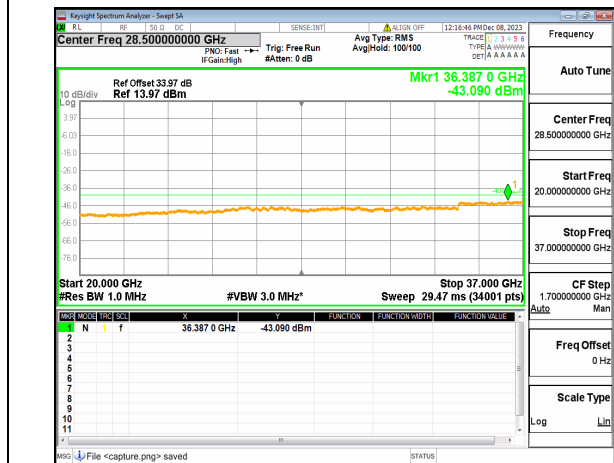

n48 (30MHz-20GHz) 30M DFT-s-OFDM QPSK
Edge_1RB_Right Mid

n48 (20GHz-37GHz) 30M DFT-s-OFDM QPSK
Edge_1RB_Right Mid

n48 (30MHz-20GHz) 30M DFT-s-OFDM BPSK Edge_1RB_Left_High

n48 (20GHz-37GHz) 30M DFT-s-OFDM BPSK Edge_1RB_Left_High

n48 (30MHz-20GHz) 30M DFT-s-OFDM BPSK Edge_1RB_Right_High

n48 (20GHz-37GHz) 30M DFT-s-OFDM BPSK Edge_1RB_Right_High

n48 (30MHz-20GHz) 30M DFT-s-OFDM QPSK Edge_1RB_Left_High

n48 (20GHz-37GHz) 30M DFT-s-OFDM QPSK Edge_1RB_Left_High