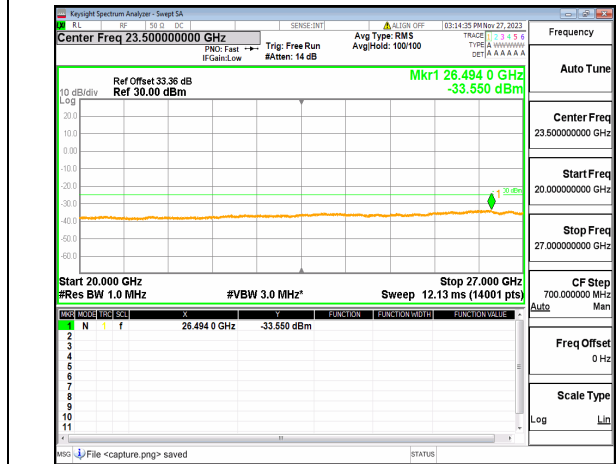

n41 (20GHz-27GHz) 70M DFT-s-OFDM BPSK
Edge_1RB_Right_High

n41 (20GHz-27GHz) 70M DFT-s-OFDM QPSK
Outer_Full_High