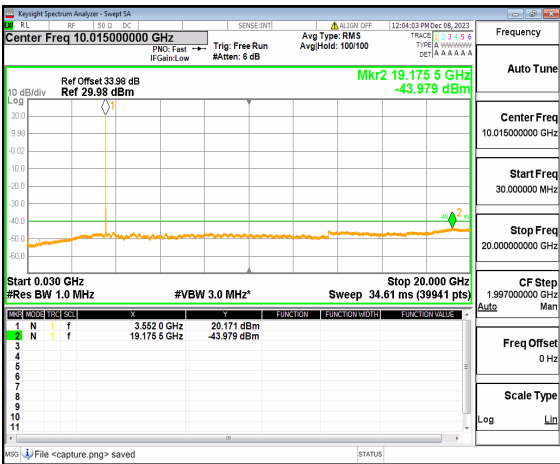

n48 (30MHz-20GHz) 20M DFT-s-OFDM QPSK
Edge_1RB_Right_High

n48 (30MHz-20GHz) 30M DFT-s-OFDM BPSK
Edge_1RB_Left_Low