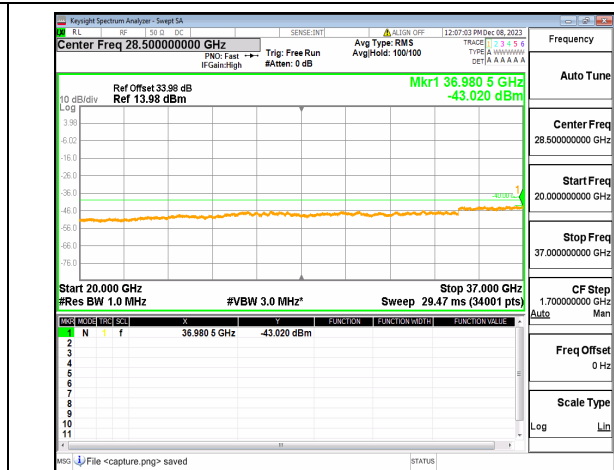

n48 (20GHz-37GHz) 30M DFT-s-OFDM BPSK
Edge_1RB_Right_Low

n48 (20GHz-37GHz) 30M DFT-s-OFDM QPSK
Edge_1RB_Left Low