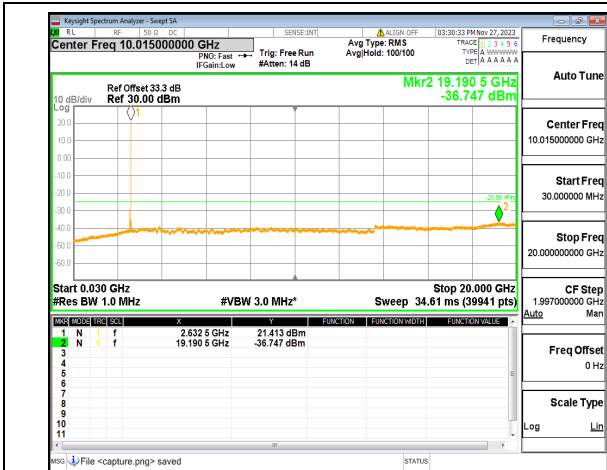

n41 (30MHz-20GHz) 80M DFT-s-OFDM QPSK
Outer_Full Mid

n41 (20GHz-27GHz) 80M DFT-s-OFDM QPSK
Outer_Full Mid

n41 (30MHz-20GHz) 80M DFT-s-OFDM QPSK
Edge_1RB_Left Mid

n41 (20GHz-27GHz) 80M DFT-s-OFDM QPSK
Edge_1RB_Left Mid