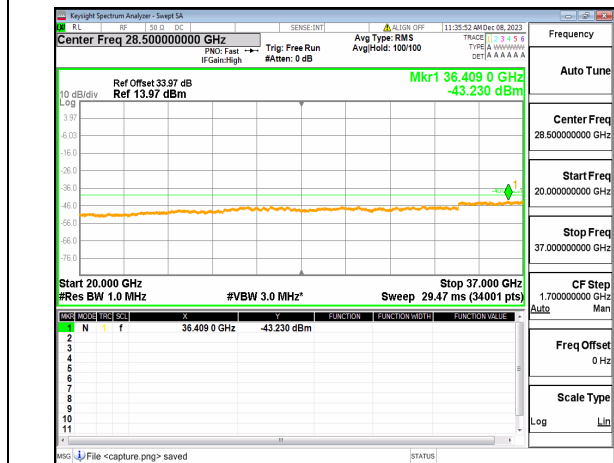

n48 (20GHz-37GHz) 10M DFT-s-OFDM BPSK
Edge_1RB_Right_High

n48 (20GHz-37GHz) 10M DFT-s-OFDM QPSK
Edge_1RB_Left_High