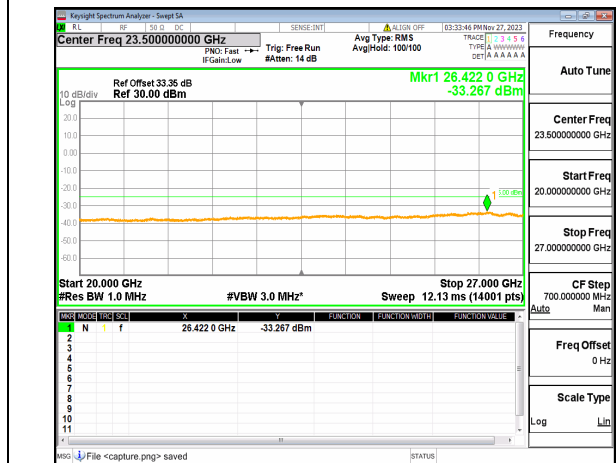

n41 (30MHz-20GHz) 80M DFT-s-OFDM QPSK
Edge_1RB_Right Mid

n41 (20GHz-27GHz) 80M DFT-s-OFDM QPSK
Edge_1RB_Right Mid

n41 (30MHz-20GHz) 80M DFT-s-OFDM BPSK
Outer_Full High

n41 (20GHz-27GHz) 80M DFT-s-OFDM BPSK
Outer_Full High

n41 (30MHz-20GHz) 80M DFT-s-OFDM BPSK
Edge_1RB_Left High

n41 (20GHz-27GHz) 80M DFT-s-OFDM BPSK
Edge_1RB_Left High

n41 (30MHz-20GHz) 80M DFT-s-OFDM BPSK
Edge_1RB_Right_High

n41 (20GHz-27GHz) 80M DFT-s-OFDM BPSK
Edge_1RB_Right_High