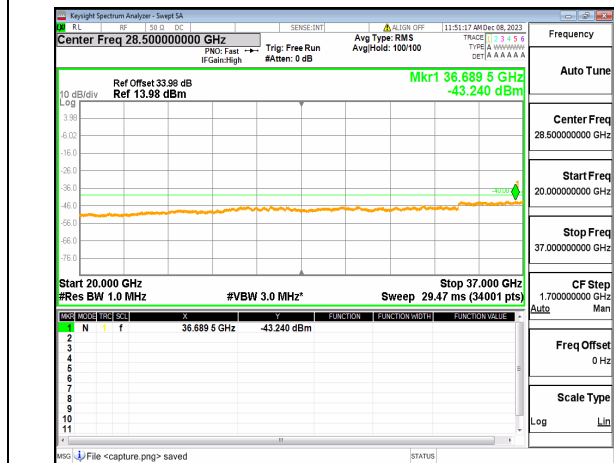

n48 (20GHz-37GHz) 20M DFT-s-OFDM BPSK
Edge_1RB_Left_Low

n48 (20GHz-37GHz) 20M DFT-s-OFDM BPSK
Edge_1RB_Right_Low