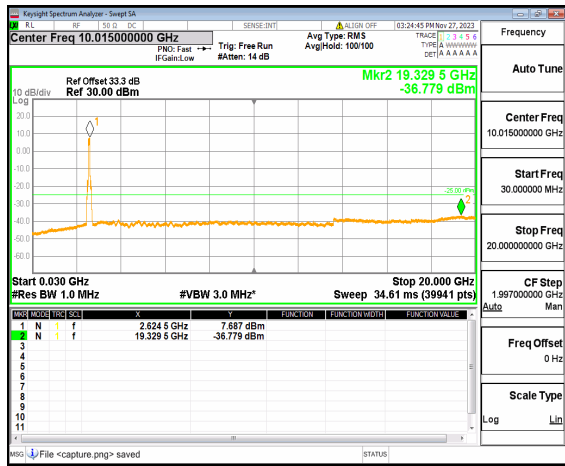

n41 (30MHz-20GHz) 80M DFT-s-OFDM QPSK
Edge_1RB_Right Low

n41 (30MHz-20GHz) 80M DFT-s-OFDM BPSK
Outer_Full Mid