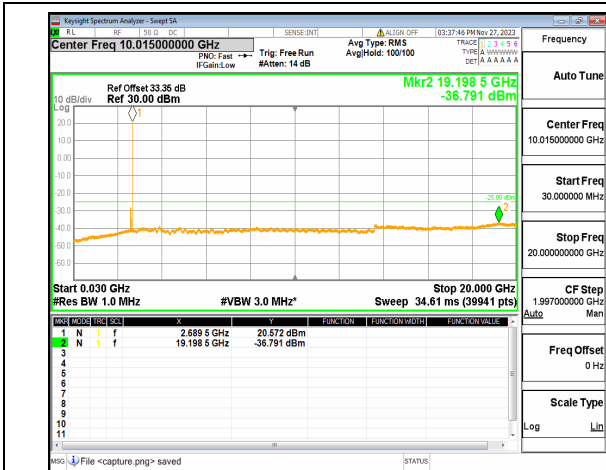

n41 (30MHz-20GHz) 80M DFT-s-OFDM QPSK
Outer_Full_High

n41 (20GHz-27GHz) 80M DFT-s-OFDM QPSK
Outer_Full_High

n41 (30MHz-20GHz) 80M DFT-s-OFDM QPSK
Edge_1RB_Left_High

n41 (20GHz-27GHz) 80M DFT-s-OFDM QPSK
Edge_1RB_Left_High