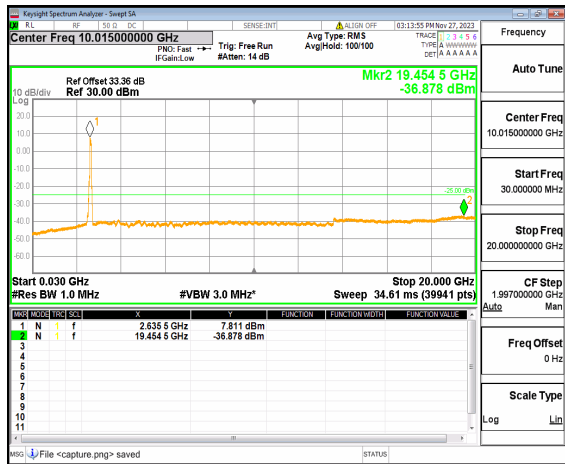

n41 (30MHz-20GHz) 70M DFT-s-OFDM BPSK
Edge_1RB_Left High

n41 (20GHz-27GHz) 70M DFT-s-OFDM BPSK
Edge_1RB_Left High

n41 (30MHz-20GHz) 70M DFT-s-OFDM BPSK
Edge_1RB_Right_High

n41 (20GHz-27GHz) 70M DFT-s-OFDM BPSK
Edge_1RB_Right_High