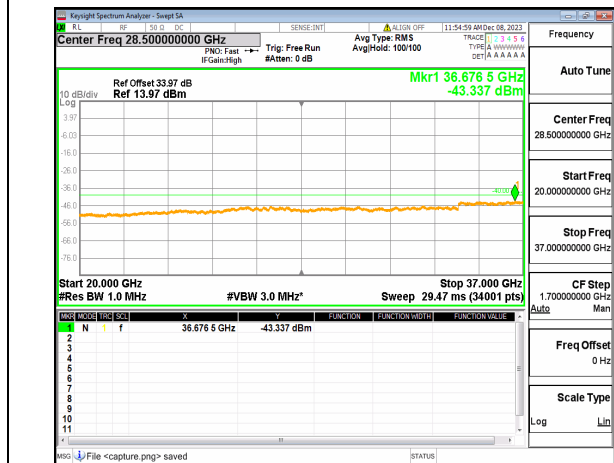

n48 (20GHz-37GHz) 20M DFT-s-OFDM QPSK
Edge_1RB_Right_Low

n48 (20GHz-37GHz) 20M DFT-s-OFDM BPSK
Edge_1RB_Left_Mid