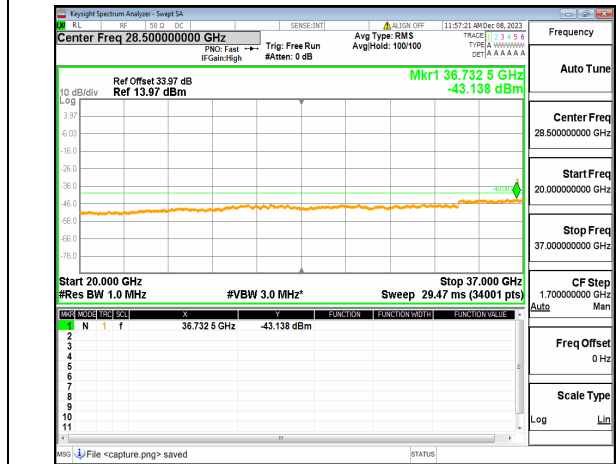

n48 (20GHz-37GHz) 20M DFT-s-OFDM BPSK
Edge_1RB_Right Mid

n48 (20GHz-37GHz) 20M DFT-s-OFDM QPSK
Edge_1RB_Left Mid