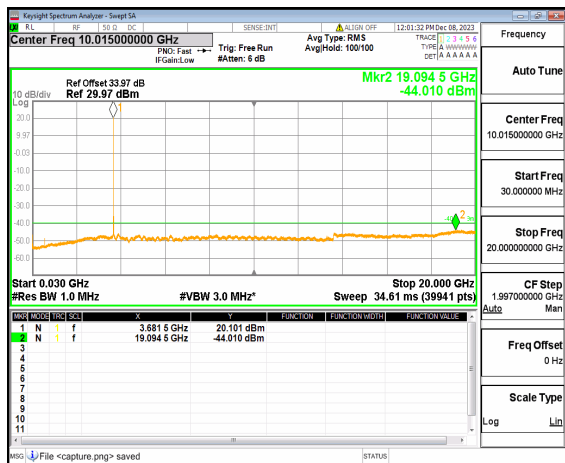

n48 (30MHz-20GHz) 20M DFT-s-OFDM QPSK
Edge_1RB_Right Mid

n48 (20GHz-37GHz) 20M DFT-s-OFDM QPSK
Edge_1RB_Right Mid

n48 (30MHz-20GHz) 20M DFT-s-OFDM BPSK
Edge_1RB_Left_High

n48 (20GHz-37GHz) 20M DFT-s-OFDM BPSK
Edge_1RB_Left_High

n48 (30MHz-20GHz) 20M DFT-s-OFDM BPSK
Edge_1RB_Right_High

n48 (20GHz-37GHz) 20M DFT-s-OFDM BPSK
Edge_1RB_Right_High

n48 (30MHz-20GHz) 20M DFT-s-OFDM QPSK
Edge_1RB_Left_High

n48 (20GHz-37GHz) 20M DFT-s-OFDM QPSK
Edge_1RB_Left_High