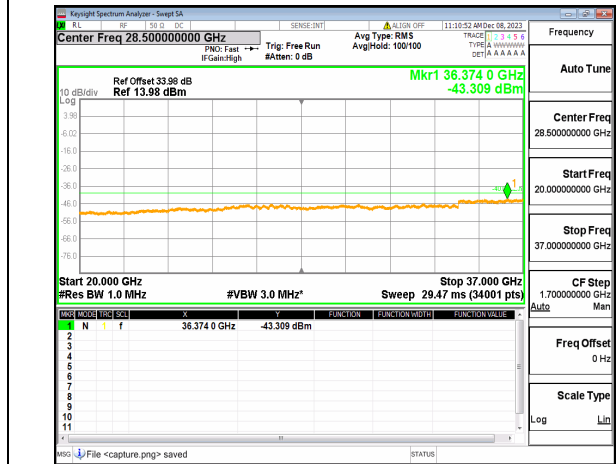

n41 (20GHz-27GHz) 80M DFT-s-OFDM QPSK
Edge_1RB_Right_High

n48 (20GHz-37GHz) 10M DFT-s-OFDM BPSK
Edge_1RB_Left_Low