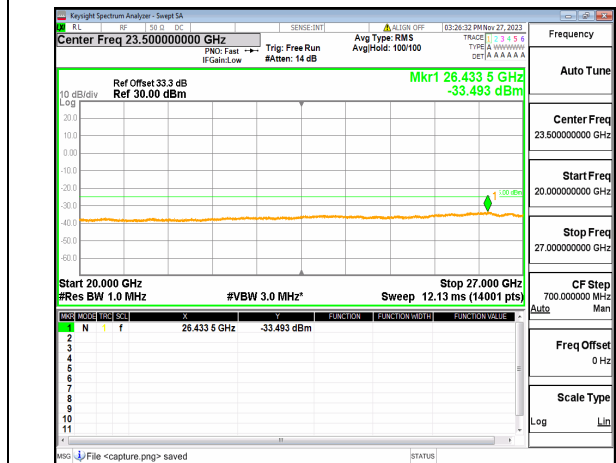

n41 (30MHz-20GHz) 80M DFT-s-OFDM QPSK
Edge_1RB_Right Low

n41 (20GHz-27GHz) 80M DFT-s-OFDM QPSK
Edge_1RB_Right Low

n41 (30MHz-20GHz) 80M DFT-s-OFDM BPSK
Outer_Full Mid

n41 (20GHz-27GHz) 80M DFT-s-OFDM BPSK
Outer_Full Mid

n41 (30MHz-20GHz) 80M DFT-s-OFDM BPSK
Edge_1RB_Left Mid

n41 (20GHz-27GHz) 80M DFT-s-OFDM BPSK
Edge_1RB_Left Mid

n41 (30MHz-20GHz) 80M DFT-s-OFDM BPSK
Edge_1RB_Right Mid

n41 (20GHz-27GHz) 80M DFT-s-OFDM BPSK
Edge_1RB_Right Mid