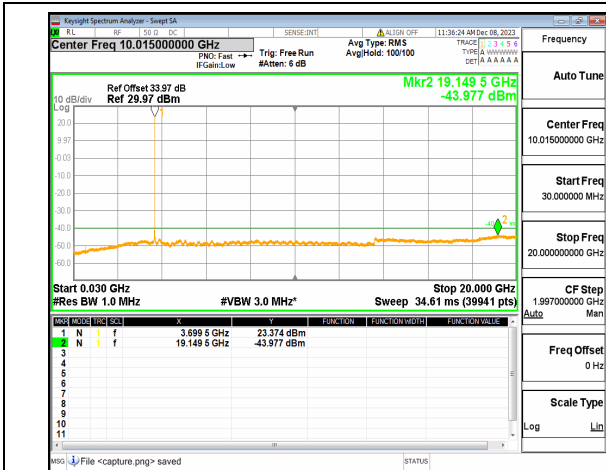

n48 (30MHz-20GHz) 10M DFT-s-OFDM BPSK
Edge_1RB_Right_High

n48 (20GHz-37GHz) 10M DFT-s-OFDM BPSK
Edge_1RB_Right_High

n48 (30MHz-20GHz) 10M DFT-s-OFDM QPSK
Edge_1RB_Left_High

n48 (20GHz-37GHz) 10M DFT-s-OFDM QPSK
Edge_1RB_Left_High