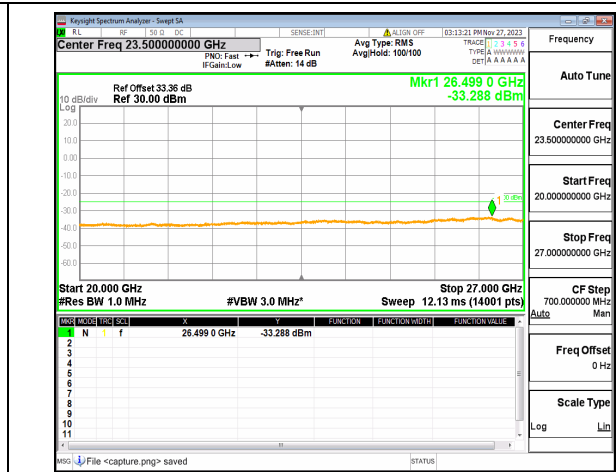

n41 (30MHz-20GHz) 70M DFT-s-OFDM QPSK
Edge_1RB_Right Mid

n41 (20GHz-27GHz) 70M DFT-s-OFDM QPSK
Edge_1RB_Right Mid

n41 (30MHz-20GHz) 70M DFT-s-OFDM BPSK
Outer_Full High

n41 (20GHz-27GHz) 70M DFT-s-OFDM BPSK
Outer_Full High

n41 (30MHz-20GHz) 70M DFT-s-OFDM BPSK
Edge_1RB_Left High

n41 (20GHz-27GHz) 70M DFT-s-OFDM BPSK
Edge_1RB_Left High

n41 (30MHz-20GHz) 70M DFT-s-OFDM BPSK
Edge_1RB_Right_High

n41 (20GHz-27GHz) 70M DFT-s-OFDM BPSK
Edge_1RB_Right_High