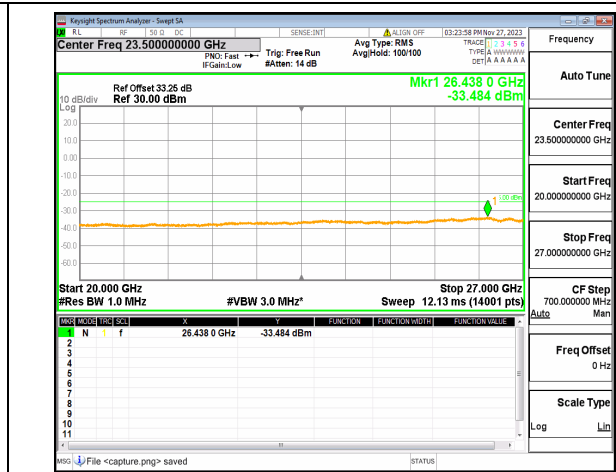

n41 (20GHz-27GHz) 80M DFT-s-OFDM QPSK
Edge_1RB_Left_Low

n41 (20GHz-27GHz) 80M DFT-s-OFDM QPSK
Edge_1RB_Right Low