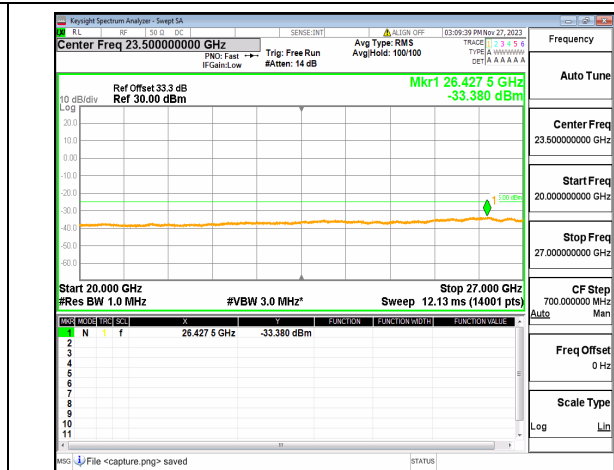

n41 (20GHz-27GHz) 70M DFT-s-OFDM QPSK
Edge_1RB_Left Mid

n41 (20GHz-27GHz) 70M DFT-s-OFDM QPSK
Edge_1RB_Right Mid