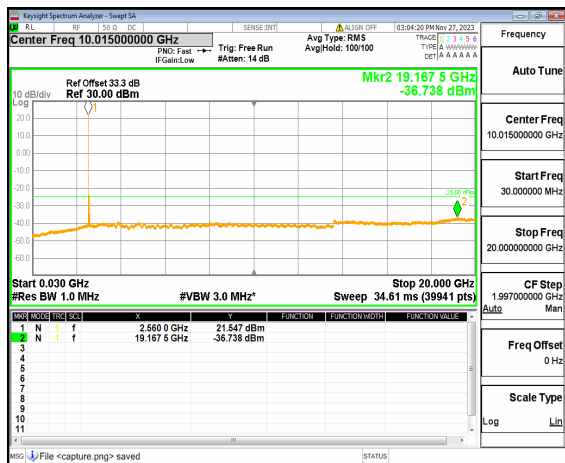

n41 (30MHz-20GHz) 70M DFT-s-OFDM QPSK
Edge_1RB_Right Low

n41 (20GHz-27GHz) 70M DFT-s-OFDM QPSK
Edge_1RB_Right Low

n41 (30MHz-20GHz) 70M DFT-s-OFDM BPSK
Outer_Full Mid

n41 (20GHz-27GHz) 70M DFT-s-OFDM BPSK
Outer_Full Mid

n41 (30MHz-20GHz) 70M DFT-s-OFDM BPSK
Edge_1RB_Left Mid

n41 (20GHz-27GHz) 70M DFT-s-OFDM BPSK
Edge_1RB_Left Mid

n41 (30MHz-20GHz) 70M DFT-s-OFDM BPSK
Edge_1RB_Right Mid

n41 (20GHz-27GHz) 70M DFT-s-OFDM BPSK
Edge_1RB_Right Mid