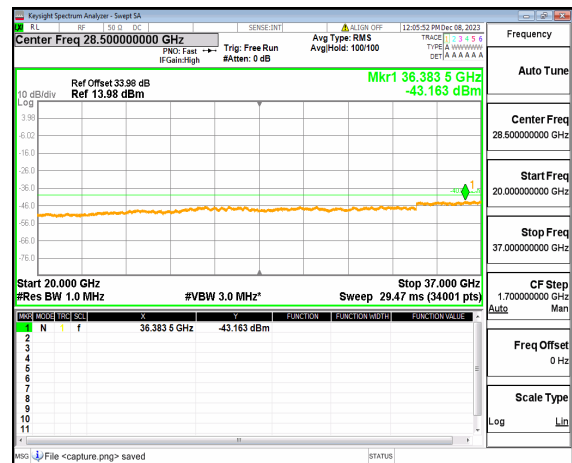

n48 (20GHz-37GHz) 30M DFT-s-OFDM BPSK
Edge_1RB_Left_Low

n48 (20GHz-37GHz) 30M DFT-s-OFDM BPSK
Edge_1RB_Right_Low