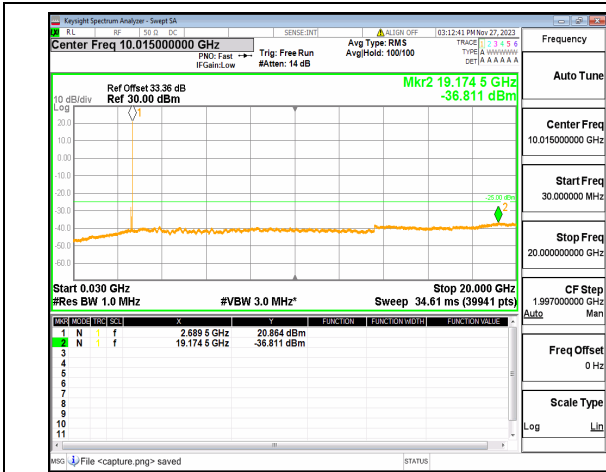

n41 (30MHz-20GHz) 70M DFT-s-OFDM BPSK
Edge_1RB_Left High

n41 (20GHz-27GHz) 70M DFT-s-OFDM BPSK
Edge_1RB_Left High

n41 (30MHz-20GHz) 70M DFT-s-OFDM BPSK
Edge_1RB_Right_High

n41 (20GHz-27GHz) 70M DFT-s-OFDM BPSK
Edge_1RB_Right_High