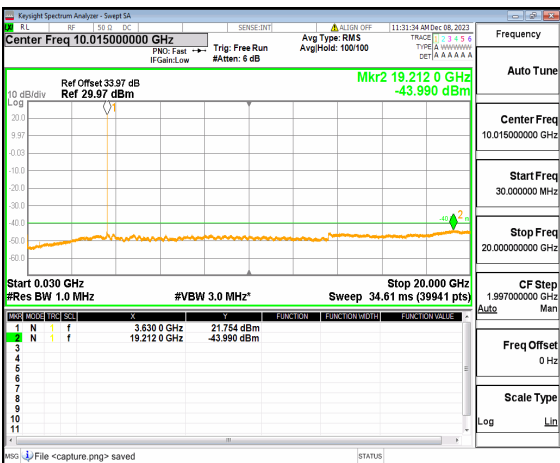

n48 (30MHz-20GHz) 10M DFT-s-OFDM BPSK Edge_1RB_Right Mid

n48 (20GHz-37GHz) 10M DFT-s-OFDM BPSK Edge_1RB_Right Mid

n48 (30MHz-20GHz) 10M DFT-s-OFDM QPSK Edge_1RB_Left Mid

n48 (20GHz-37GHz) 10M DFT-s-OFDM QPSK Edge_1RB_Left Mid