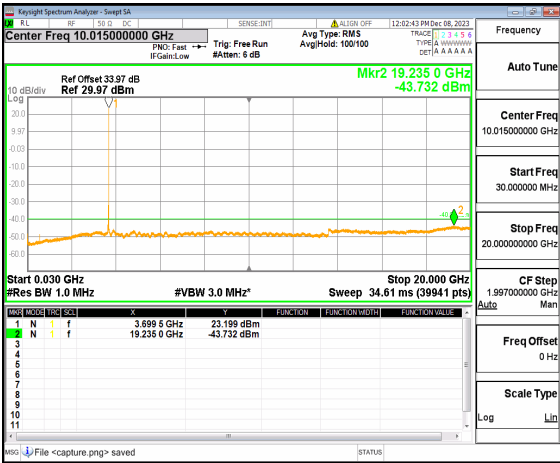

n48 (30MHz-20GHz) 20M DFT-s-OFDM BPSK
Edge_1RB_Right_High

n48 (20GHz-37GHz) 20M DFT-s-OFDM BPSK
Edge_1RB_Right_High

n48 (30MHz-20GHz) 20M DFT-s-OFDM QPSK
Edge_1RB_Left_High

n48 (20GHz-37GHz) 20M DFT-s-OFDM QPSK
Edge_1RB_Left_High