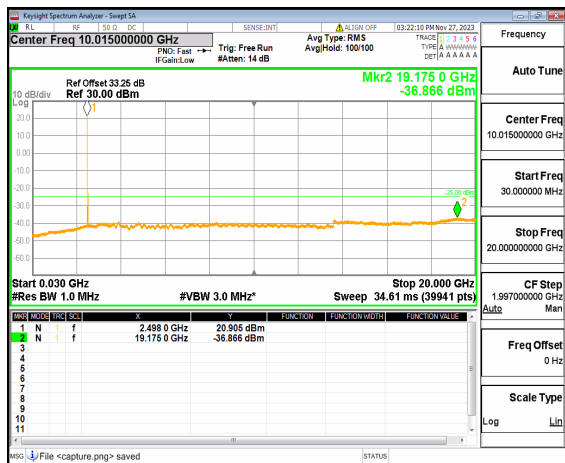

n41 (30MHz-20GHz) 80M DFT-s-OFDM QPSK
Outer_Full_Low

n41 (30MHz-20GHz) 80M DFT-s-OFDM QPSK
Edge_1RB_Left_Low