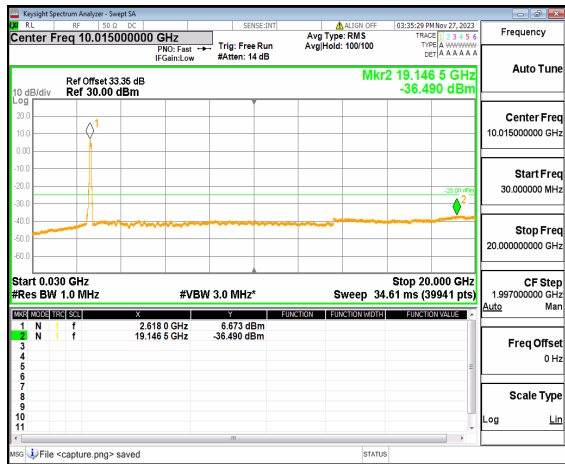

n41 (30MHz-20GHz) 80M DFT-s-OFDM BPSK
Edge_1RB_Left High

n41 (20GHz-27GHz) 80M DFT-s-OFDM BPSK
Edge_1RB_Left High

n41 (30MHz-20GHz) 80M DFT-s-OFDM BPSK
Edge_1RB_Right_High

n41 (20GHz-27GHz) 80M DFT-s-OFDM BPSK
Edge_1RB_Right_High