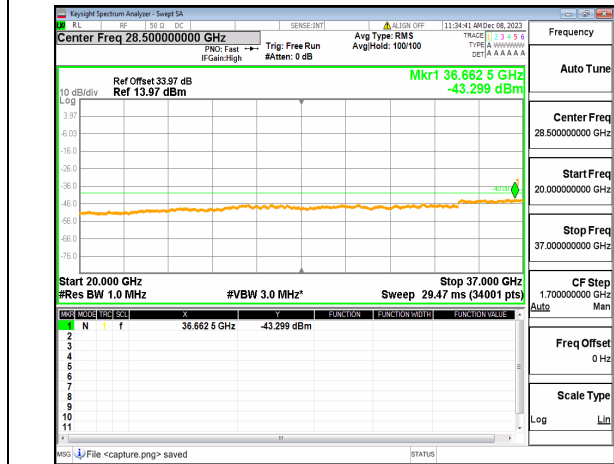

n48 (20GHz-37GHz) 10M DFT-s-OFDM BPSK
Edge_1RB_Left_High

n48 (20GHz-37GHz) 10M DFT-s-OFDM BPSK
Edge_1RB_Right_High