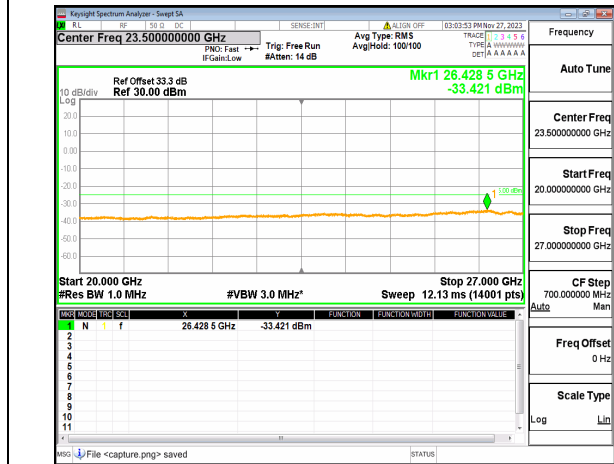

n41 (30MHz-20GHz) 70M DFT-s-OFDM QPSK
Edge_1RB_Right Low

n41 (20GHz-27GHz) 70M DFT-s-OFDM QPSK
Edge_1RB_Right Low

n41 (30MHz-20GHz) 70M DFT-s-OFDM BPSK
Outer_Full Mid

n41 (20GHz-27GHz) 70M DFT-s-OFDM BPSK
Outer_Full Mid

n41 (30MHz-20GHz) 70M DFT-s-OFDM BPSK
Edge_1RB_Left Mid

n41 (20GHz-27GHz) 70M DFT-s-OFDM BPSK
Edge_1RB_Left Mid

n41 (30MHz-20GHz) 70M DFT-s-OFDM BPSK
Edge_1RB_Right Mid

n41 (20GHz-27GHz) 70M DFT-s-OFDM BPSK
Edge_1RB_Right Mid