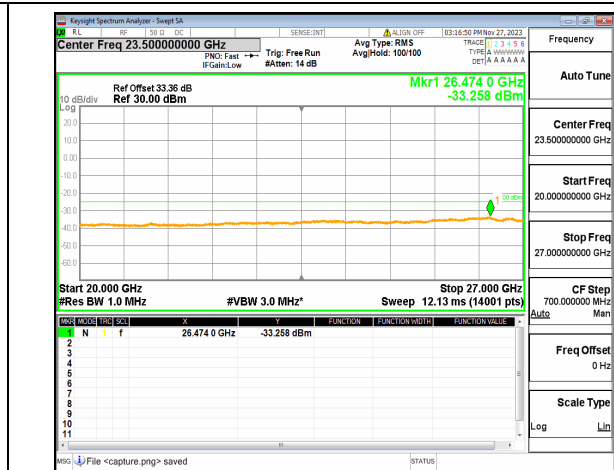

n41 (20GHz-27GHz) 70M DFT-s-OFDM QPSK
Edge_1RB_Left_High

n41 (20GHz-27GHz) 70M DFT-s-OFDM QPSK
Edge_1RB_Right_High