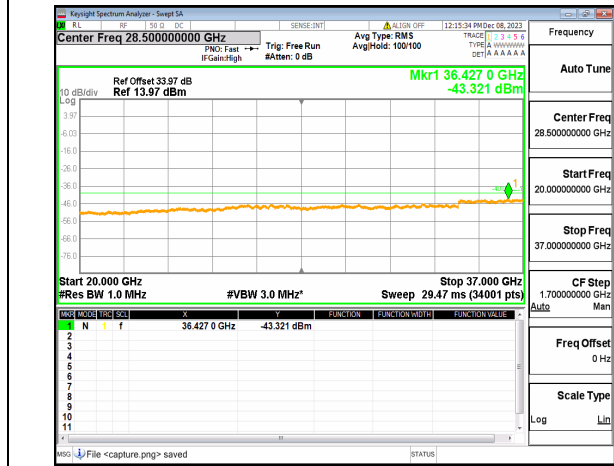

n48 (20GHz-37GHz) 30M DFT-s-OFDM BPSK Edge_1RB_Left_High

n48 (20GHz-37GHz) 30M DFT-s-OFDM BPSK Edge_1RB_Right_High