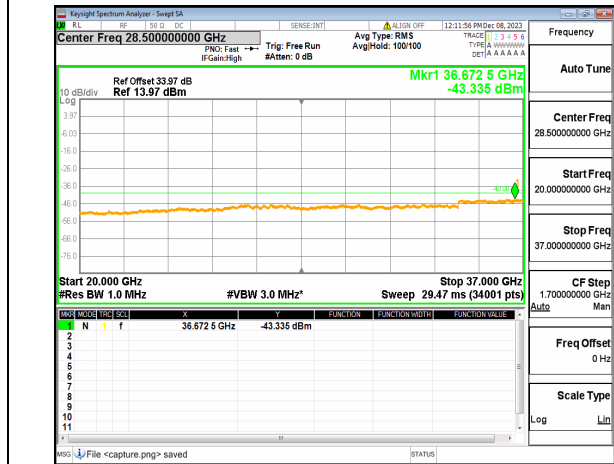

n48 (20GHz-37GHz) 30M DFT-s-OFDM BPSK
Edge_1RB_Right Mid

n48 (20GHz-37GHz) 30M DFT-s-OFDM QPSK
Edge_1RB_Left Mid