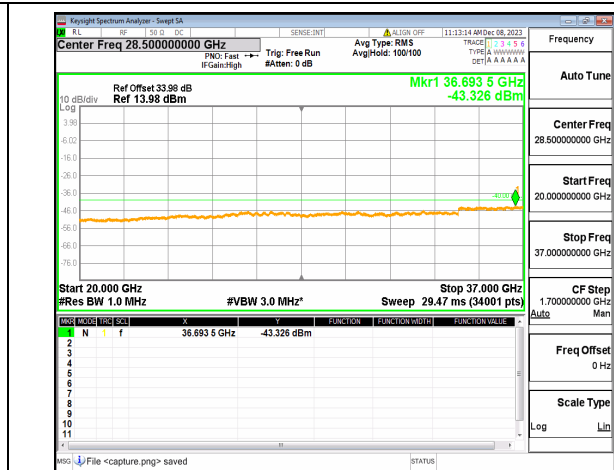

n48 (20GHz-37GHz) 10M DFT-s-OFDM BPSK
Edge_1RB_Right_Low

n48 (20GHz-37GHz) 10M DFT-s-OFDM QPSK
Edge_1RB_Left Low