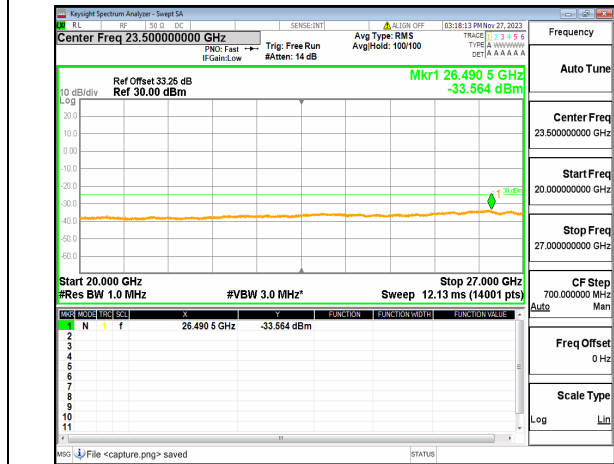

n41 (20GHz-27GHz) 70M DFT-s-OFDM QPSK
Edge_1RB_Right_High

n41 (20GHz-27GHz) 80M DFT-s-OFDM BPSK
Outer_Full_Low