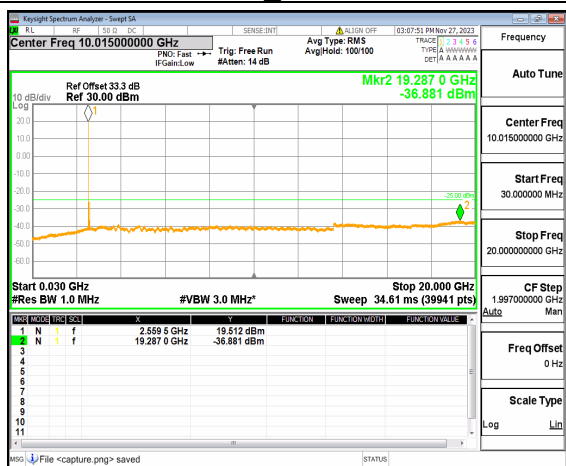

n41 (30MHz-20GHz) 70M DFT-s-OFDM QPSK
Outer_Full Mid

n41 (30MHz-20GHz) 70M DFT-s-OFDM QPSK
Edge_1RB_Left Mid