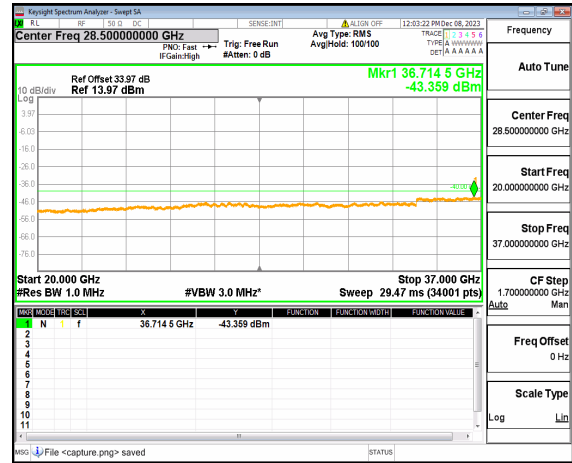

n48 (20GHz-37GHz) 20M DFT-s-OFDM QPSK
Edge_1RB_Left_High

n48 (20GHz-37GHz) 20M DFT-s-OFDM QPSK
Edge_1RB_Right_High