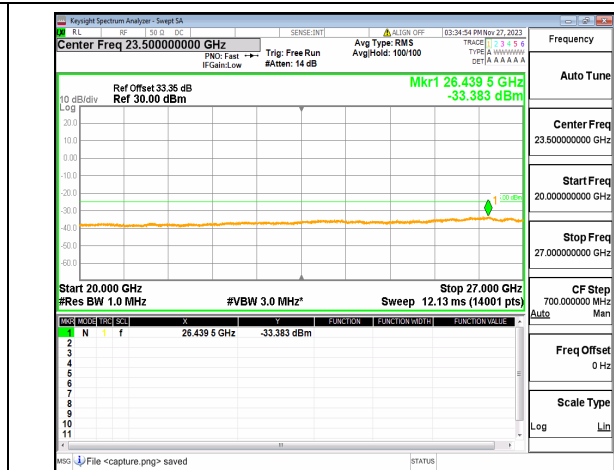

n41 (20GHz-27GHz) 80M DFT-s-OFDM BPSK
Edge_1RB_Left High

n41 (20GHz-27GHz) 80M DFT-s-OFDM BPSK
Edge_1RB_Right_High