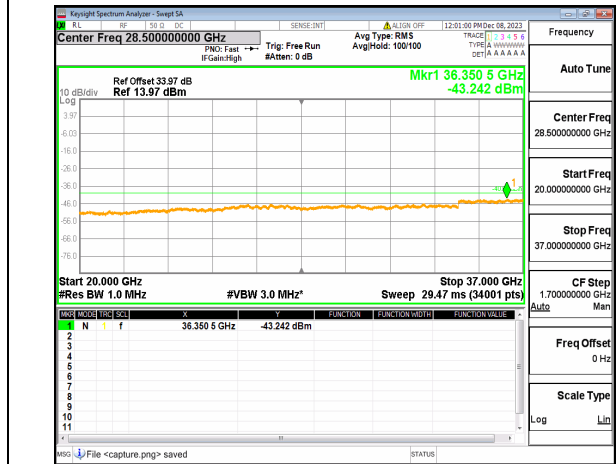

n48 (20GHz-37GHz) 20M DFT-s-OFDM BPSK
Edge_1RB_Left_High

n48 (20GHz-37GHz) 20M DFT-s-OFDM BPSK
Edge_1RB_Right_High