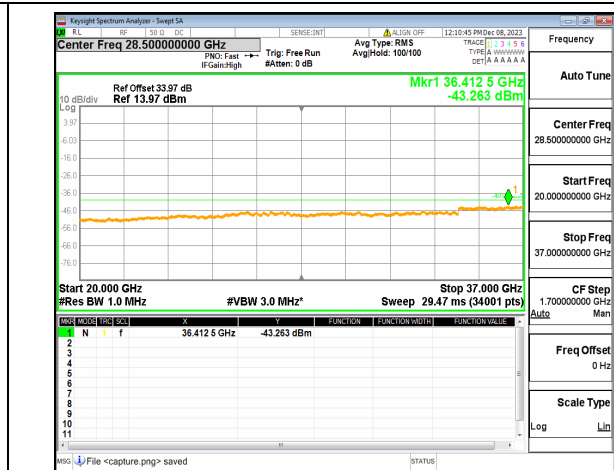

n48 (20GHz-37GHz) 30M DFT-s-OFDM BPSK
Edge_1RB_Left Mid

n48 (20GHz-37GHz) 30M DFT-s-OFDM BPSK
Edge_1RB_Right Mid