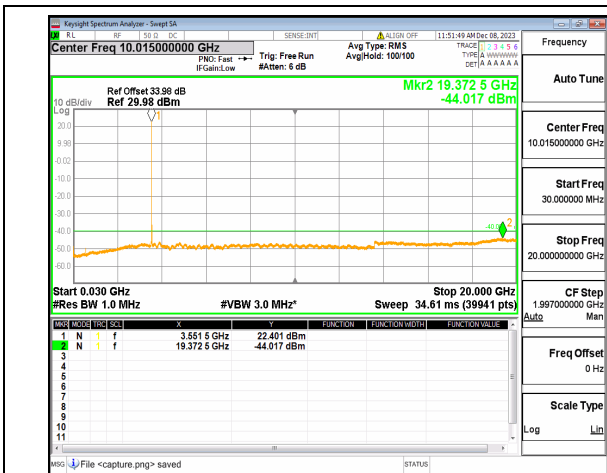

n48 (30MHz-20GHz) 20M DFT-s-OFDM QPSK
Edge_1RB_Left_Low