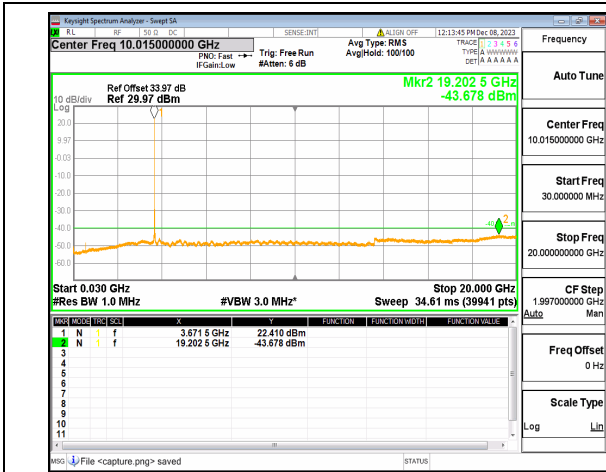

n48 (30MHz-20GHz) 30M DFT-s-OFDM BPSK Edge_1RB_Left_High