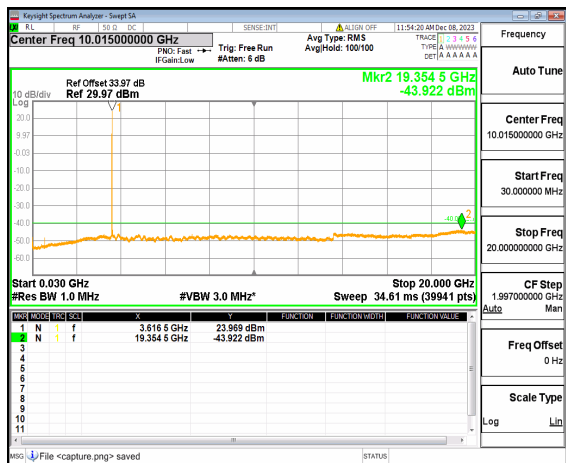

n48 (30MHz-20GHz) 20M DFT-s-OFDM QPSK
Edge_1RB_Right_Low

n48 (30MHz-20GHz) 20M DFT-s-OFDM BPSK
Edge_1RB_Left_Mid