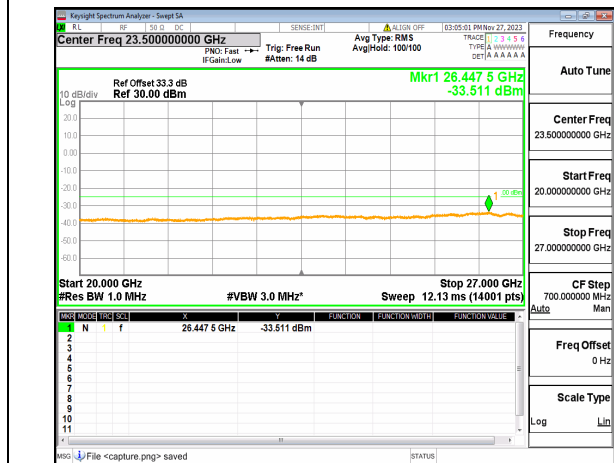

n41 (30MHz-20GHz) 70M DFT-s-OFDM QPSK
Edge_1RB_Right Low

n41 (20GHz-27GHz) 70M DFT-s-OFDM QPSK
Edge_1RB_Right Low

n41 (30MHz-20GHz) 70M DFT-s-OFDM BPSK
Outer_Full Mid

n41 (20GHz-27GHz) 70M DFT-s-OFDM BPSK
Outer_Full Mid

n41 (30MHz-20GHz) 70M DFT-s-OFDM BPSK
Edge_1RB_Left Mid

n41 (20GHz-27GHz) 70M DFT-s-OFDM BPSK
Edge_1RB_Left Mid

n41 (30MHz-20GHz) 70M DFT-s-OFDM BPSK
Edge_1RB_Right Mid

n41 (20GHz-27GHz) 70M DFT-s-OFDM BPSK
Edge_1RB_Right Mid