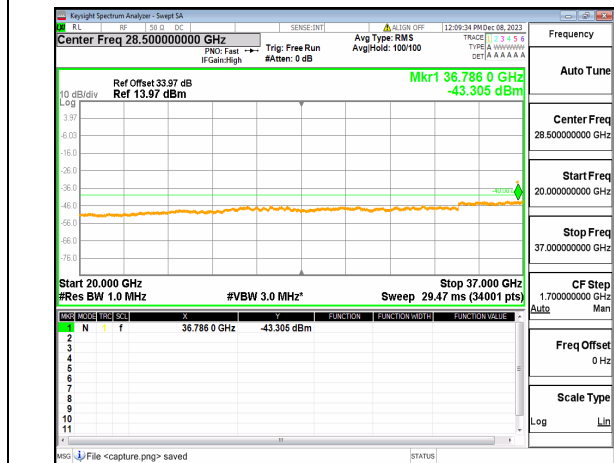

n48 (20GHz-37GHz) 30M DFT-s-OFDM QPSK
Edge_1RB_Right Low

n48 (20GHz-37GHz) 30M DFT-s-OFDM BPSK
Edge_1RB_Left Mid