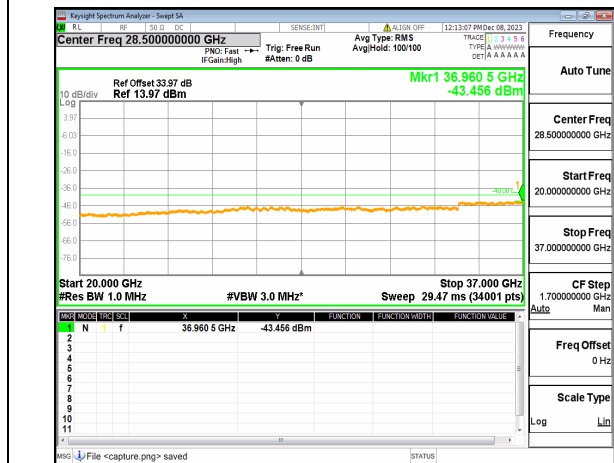

n48 (20GHz-37GHz) 30M DFT-s-OFDM QPSK
Edge_1RB_Left Mid

n48 (20GHz-37GHz) 30M DFT-s-OFDM QPSK
Edge_1RB_Right Mid