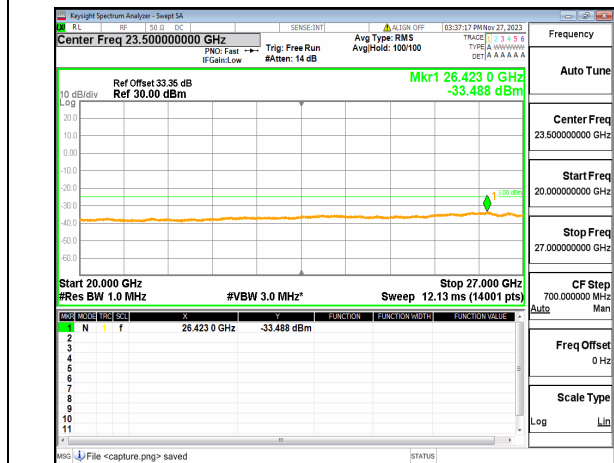

n41 (20GHz-27GHz) 80M DFT-s-OFDM QPSK
Outer_Full_High

n41 (20GHz-27GHz) 80M DFT-s-OFDM QPSK
Edge_1RB_Left_High