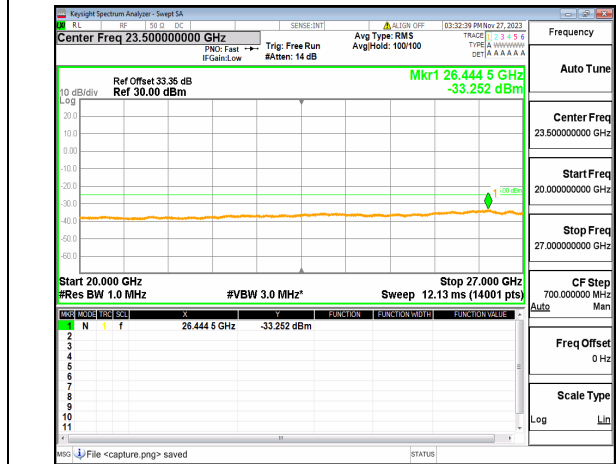

n41 (20GHz-27GHz) 80M DFT-s-OFDM QPSK
Edge_1RB_Right Mid

n41 (20GHz-27GHz) 80M DFT-s-OFDM BPSK
Outer_Full High