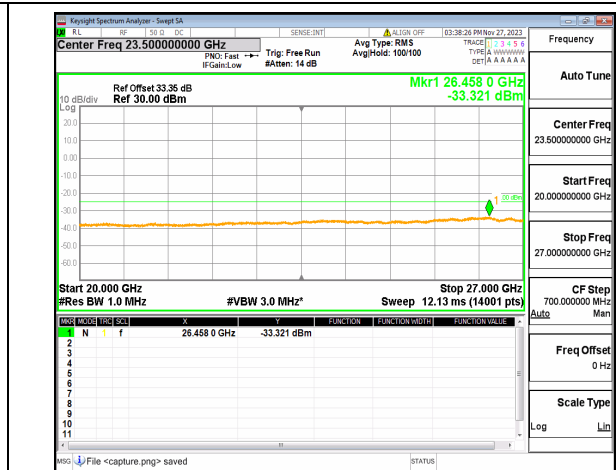

n41 (20GHz-27GHz) 80M DFT-s-OFDM QPSK
Edge_1RB_Left_High

n41 (20GHz-27GHz) 80M DFT-s-OFDM QPSK
Edge_1RB_Right_High