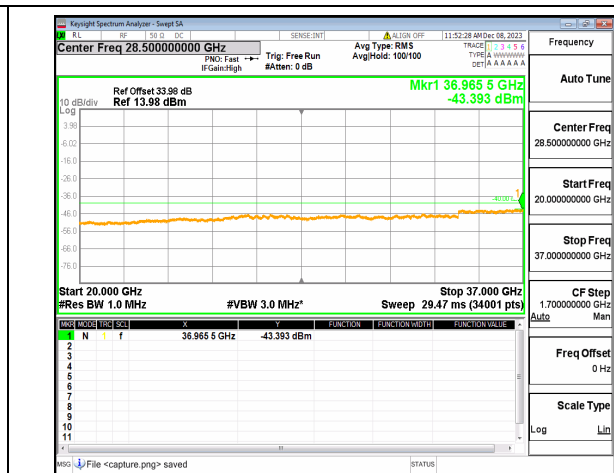

n48 (20GHz-37GHz) 20M DFT-s-OFDM BPSK
Edge_1RB_Right_Low

n48 (20GHz-37GHz) 20M DFT-s-OFDM QPSK
Edge_1RB_Left_Low