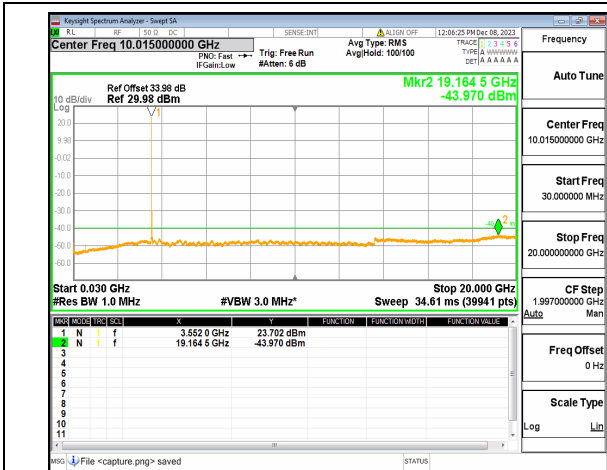

n48 (30MHz-20GHz) 30M DFT-s-OFDM QPSK
Edge_1RB_Left Low