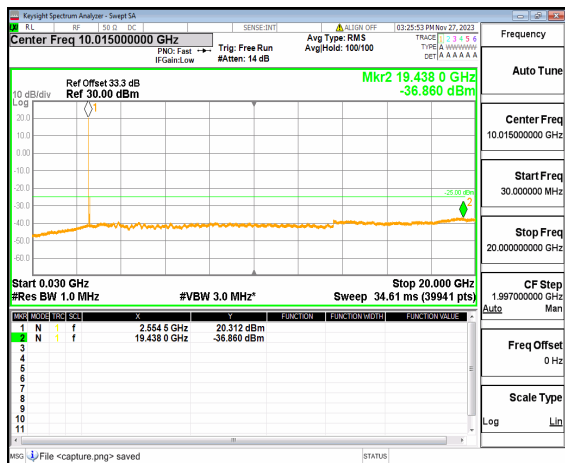

n41 (30MHz-20GHz) 80M DFT-s-OFDM QPSK
Edge_1RB_Right Low

n41 (20GHz-27GHz) 80M DFT-s-OFDM QPSK
Edge_1RB_Right Low

n41 (30MHz-20GHz) 80M DFT-s-OFDM BPSK
Outer_Full Mid

n41 (20GHz-27GHz) 80M DFT-s-OFDM BPSK
Outer_Full Mid

n41 (30MHz-20GHz) 80M DFT-s-OFDM BPSK
Edge_1RB_Left Mid

n41 (20GHz-27GHz) 80M DFT-s-OFDM BPSK
Edge_1RB_Left Mid

n41 (30MHz-20GHz) 80M DFT-s-OFDM BPSK
Edge_1RB_Right Mid

n41 (20GHz-27GHz) 80M DFT-s-OFDM BPSK
Edge_1RB_Right Mid