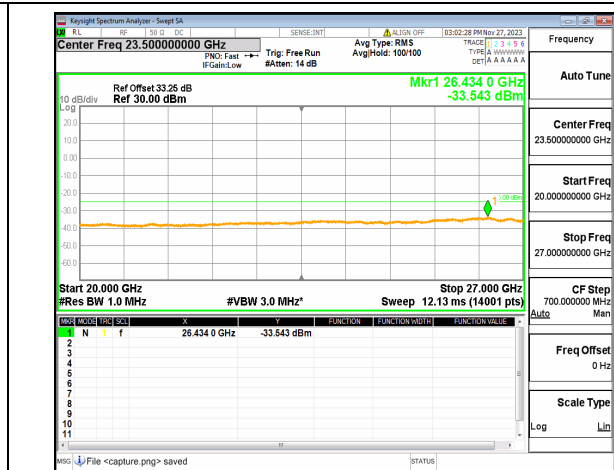

n41 (30MHz-20GHz) 70M DFT-s-OFDM QPSK
Edge_1RB_Right Low

n41 (20GHz-27GHz) 70M DFT-s-OFDM QPSK
Edge_1RB_Right Low

n41 (30MHz-20GHz) 70M DFT-s-OFDM BPSK
Outer_Full Mid

n41 (20GHz-27GHz) 70M DFT-s-OFDM BPSK
Outer_Full Mid