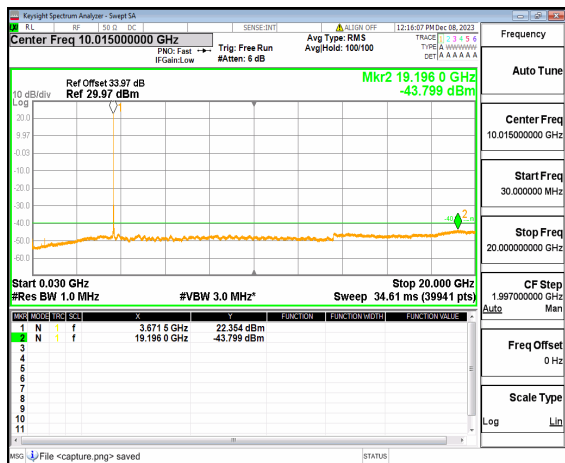

n48 (30MHz-20GHz) 30M DFT-s-OFDM BPSK Edge_1RB_Right_High

n48 (30MHz-20GHz) 30M DFT-s-OFDM QPSK Edge_1RB_Left_High