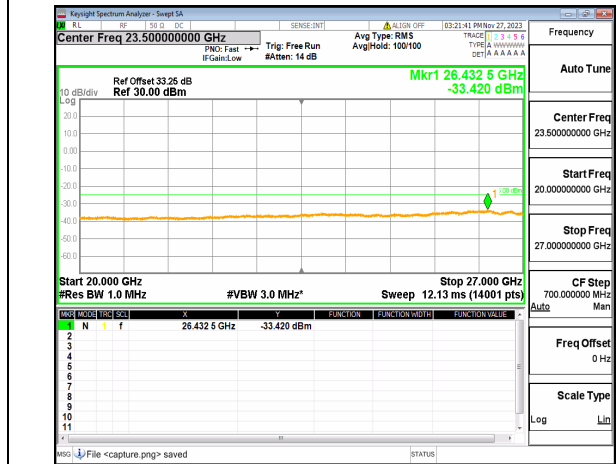

n41 (20GHz-27GHz) 80M DFT-s-OFDM BPSK
Edge_1RB_Right_Low

n41 (20GHz-27GHz) 80M DFT-s-OFDM QPSK
Outer_Full_Low