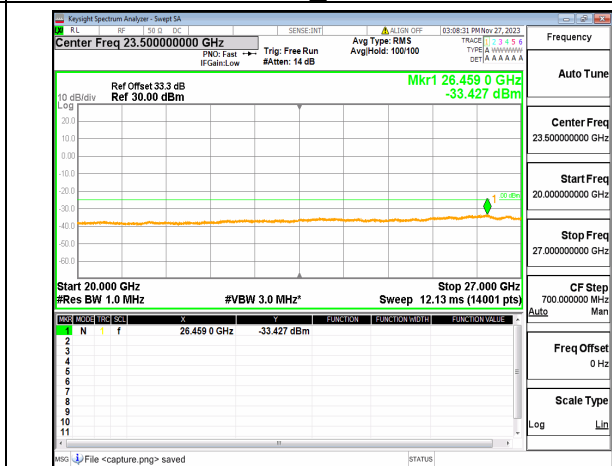

n41 (20GHz-27GHz) 70M DFT-s-OFDM QPSK
Outer_Full Mid

n41 (20GHz-27GHz) 70M DFT-s-OFDM QPSK
Edge_1RB_Left Mid