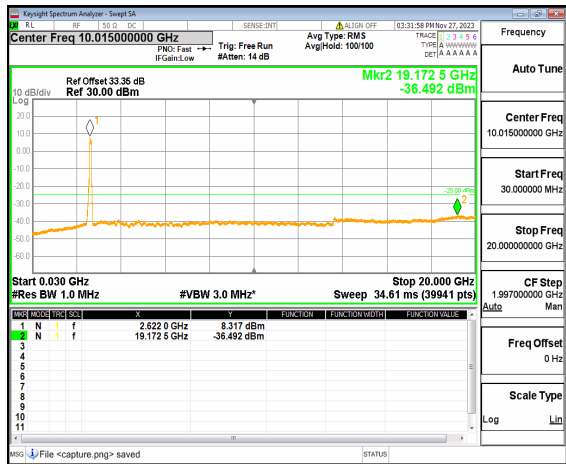

n41 (30MHz-20GHz) 80M DFT-s-OFDM QPSK
Edge_1RB_Right Mid

n41 (30MHz-20GHz) 80M DFT-s-OFDM BPSK
Outer_Full High