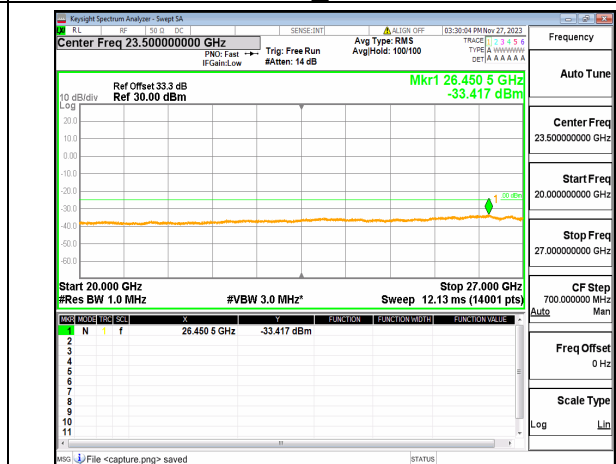

n41 (20GHz-27GHz) 80M DFT-s-OFDM QPSK
Outer_Full Mid

n41 (20GHz-27GHz) 80M DFT-s-OFDM QPSK
Edge_1RB_Left Mid