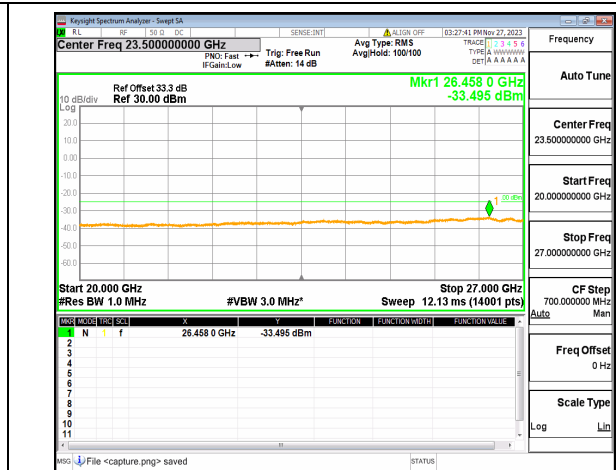

n41 (20GHz-27GHz) 80M DFT-s-OFDM BPSK
Edge_1RB_Left Mid

n41 (20GHz-27GHz) 80M DFT-s-OFDM BPSK
Edge_1RB_Right Mid