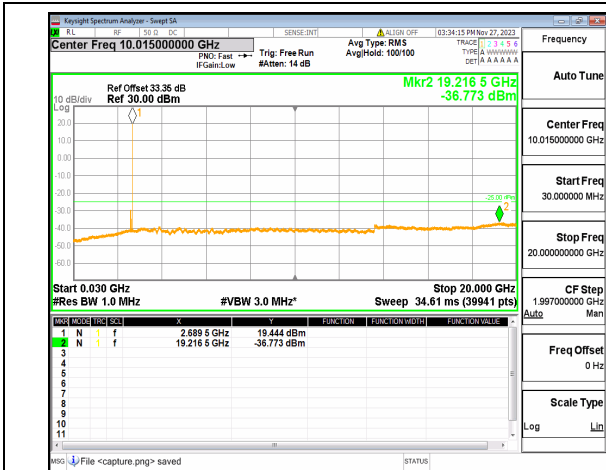

n41 (30MHz-20GHz) 80M DFT-s-OFDM BPSK
Edge_1RB_Right_High