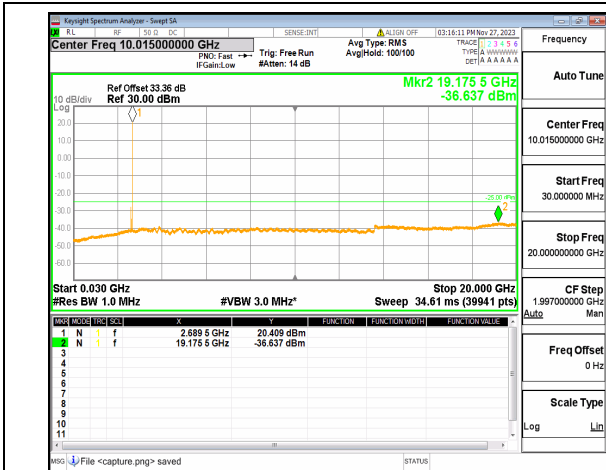

n41 (30MHz-20GHz) 70M DFT-s-OFDM QPSK
Outer_Full_High

n41 (20GHz-27GHz) 70M DFT-s-OFDM QPSK
Outer_Full_High

n41 (30MHz-20GHz) 70M DFT-s-OFDM QPSK
Edge_1RB_Left_High

n41 (20GHz-27GHz) 70M DFT-s-OFDM QPSK
Edge_1RB_Left_High