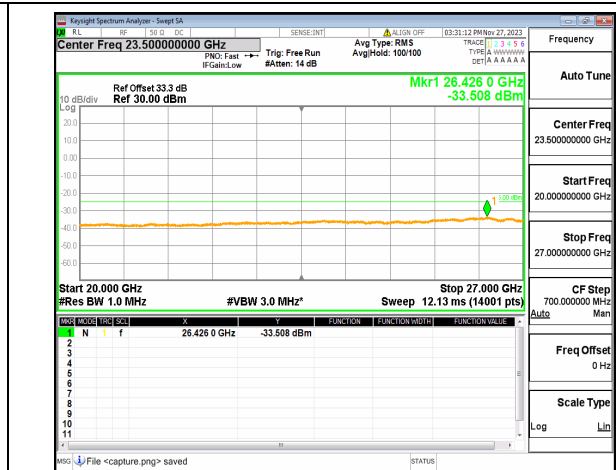

n41 (20GHz-27GHz) 80M DFT-s-OFDM QPSK
Edge_1RB_Left Mid

n41 (20GHz-27GHz) 80M DFT-s-OFDM QPSK
Edge_1RB_Right Mid