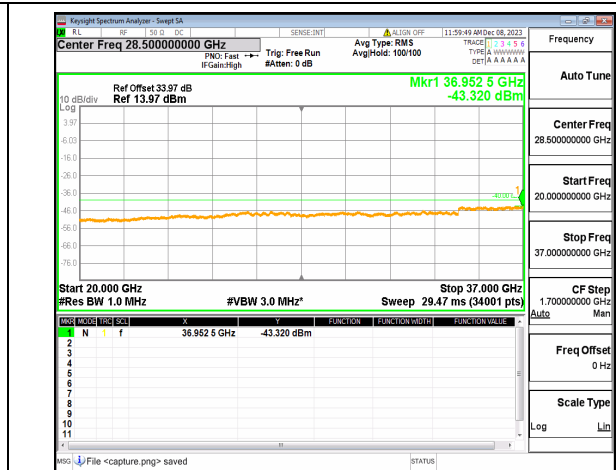

n48 (20GHz-37GHz) 20M DFT-s-OFDM QPSK
Edge_1RB_Right Mid

n48 (20GHz-37GHz) 20M DFT-s-OFDM BPSK
Edge_1RB_Left_High