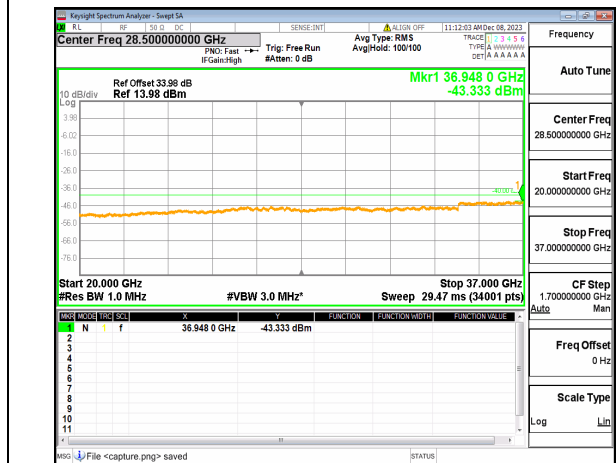

n48 (20GHz-37GHz) 10M DFT-s-OFDM BPSK
Edge_1RB_Left_Low

n48 (20GHz-37GHz) 10M DFT-s-OFDM BPSK
Edge_1RB_Right_Low