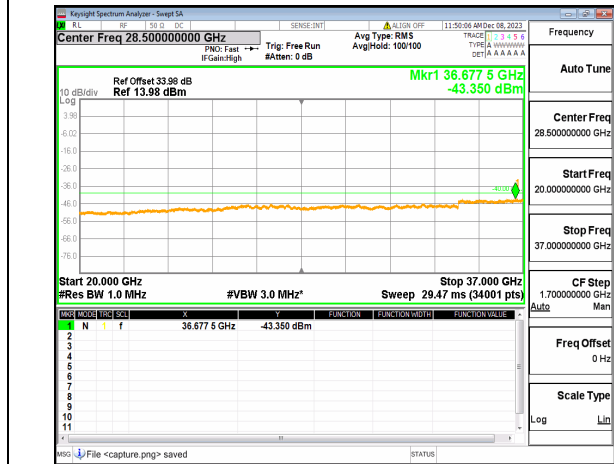

n48 (20GHz-37GHz) 10M DFT-s-OFDM QPSK
Edge_1RB_Right_High

n48 (20GHz-37GHz) 20M DFT-s-OFDM BPSK
Edge_1RB_Left_Low