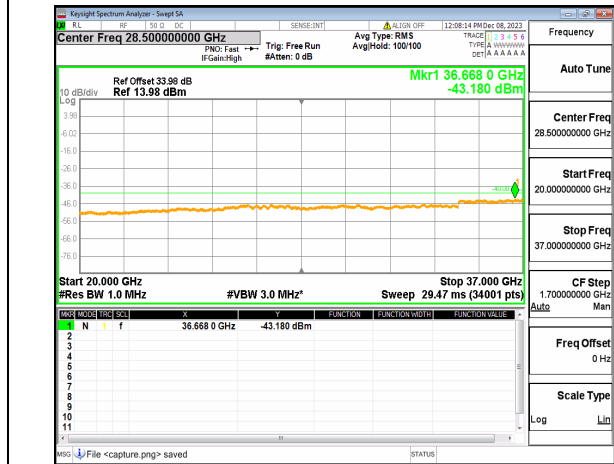

n48 (20GHz-37GHz) 30M DFT-s-OFDM QPSK
Edge_1RB_Left Low

n48 (20GHz-37GHz) 30M DFT-s-OFDM QPSK
Edge_1RB_Right Low