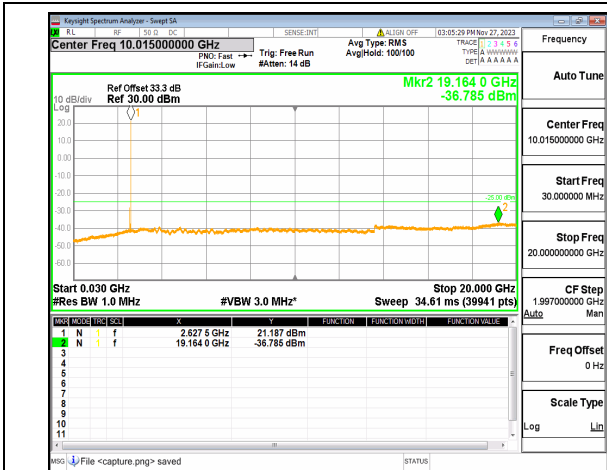

n41 (30MHz-20GHz) 70M DFT-s-OFDM BPSK
Edge_1RB_Right Mid