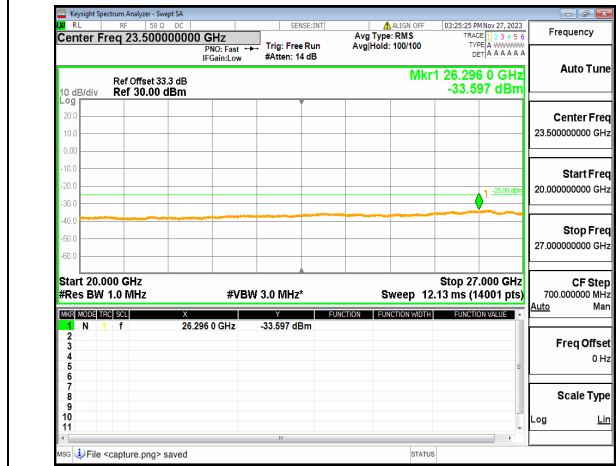

n41 (20GHz-27GHz) 80M DFT-s-OFDM QPSK
Edge_1RB_Right Low

n41 (20GHz-27GHz) 80M DFT-s-OFDM BPSK
Outer_Full Mid