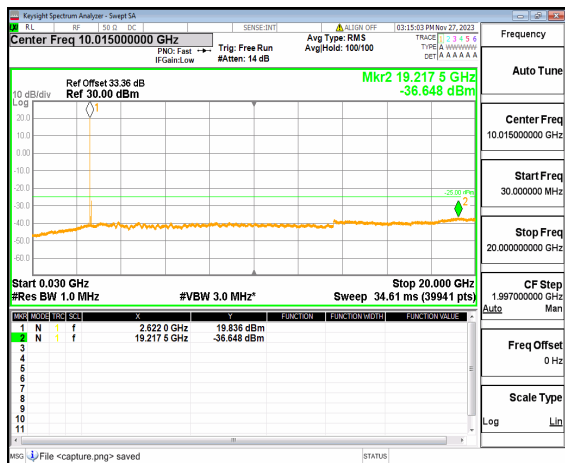

n41 (30MHz-20GHz) 70M DFT-s-OFDM QPSK
Outer_Full_High

n41 (30MHz-20GHz) 70M DFT-s-OFDM QPSK
Edge_1RB_Left_High