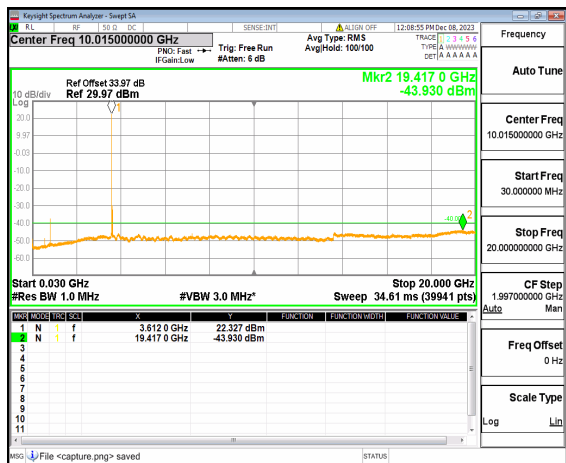

n48 (30MHz-20GHz) 30M DFT-s-OFDM QPSK
Edge_1RB_Right Low

n48 (30MHz-20GHz) 30M DFT-s-OFDM BPSK
Edge_1RB_Left Mid