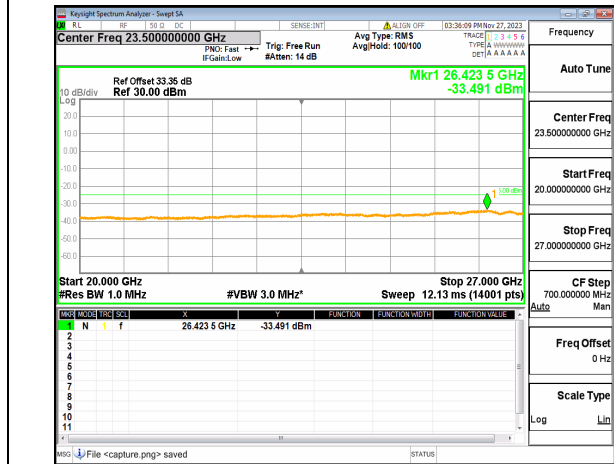

n41 (20GHz-27GHz) 80M DFT-s-OFDM BPSK
Edge_1RB_Right_High

n41 (20GHz-27GHz) 80M DFT-s-OFDM QPSK
Outer_Full_High