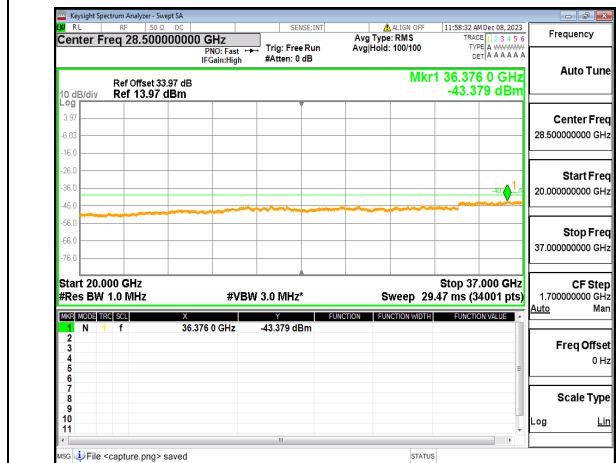

n48 (20GHz-37GHz) 20M DFT-s-OFDM QPSK
Edge_1RB_Left Mid

n48 (20GHz-37GHz) 20M DFT-s-OFDM QPSK
Edge_1RB_Right Mid