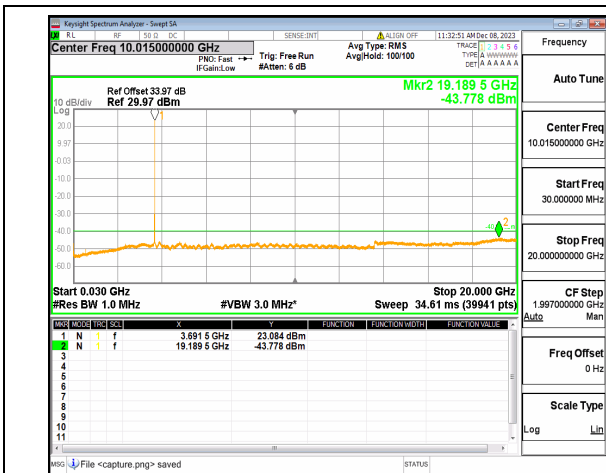

n48 (30MHz-20GHz) 10M DFT-s-OFDM BPSK
Edge_1RB_Left_High