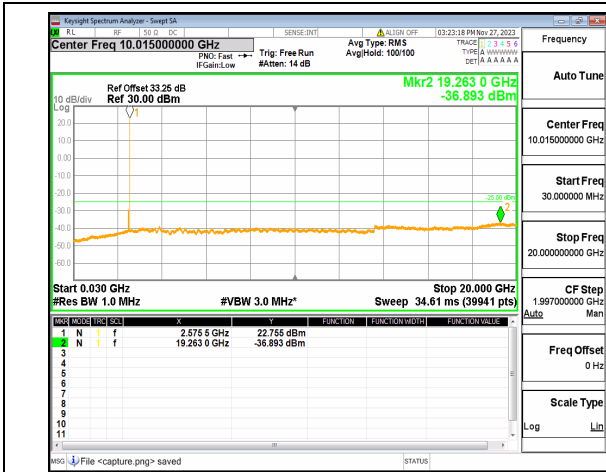

n41 (30MHz-20GHz) 80M DFT-s-OFDM QPSK
Outer_Full_Low

n41 (20GHz-27GHz) 80M DFT-s-OFDM QPSK
Outer_Full_Low

n41 (30MHz-20GHz) 80M DFT-s-OFDM QPSK
Edge_1RB_Left_Low

n41 (20GHz-27GHz) 80M DFT-s-OFDM QPSK
Edge_1RB_Left_Low