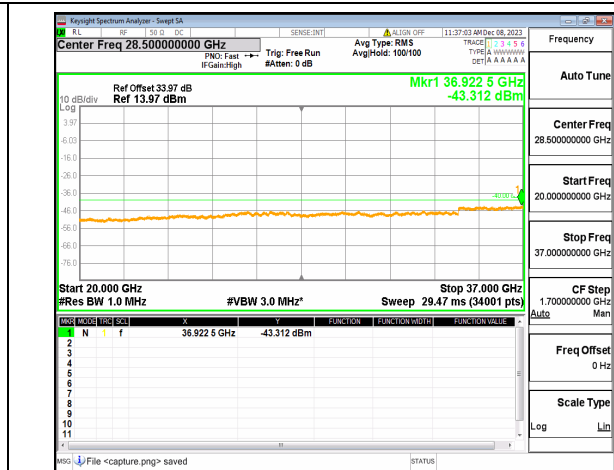

n48 (20GHz-37GHz) 10M DFT-s-OFDM QPSK
Edge_1RB_Left_High

n48 (20GHz-37GHz) 10M DFT-s-OFDM QPSK
Edge_1RB_Right_High