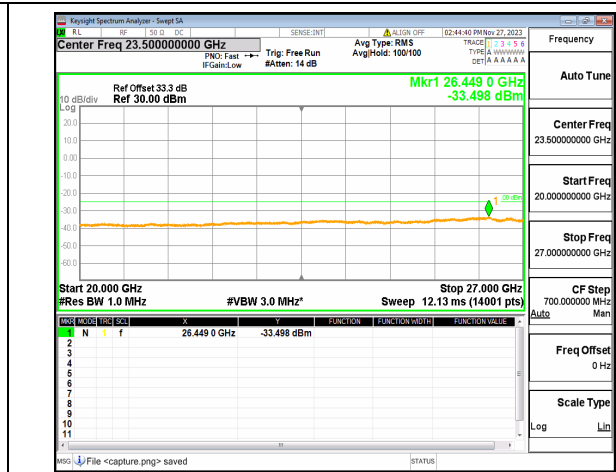

n41 (20GHz-27GHz) 60M DFT-s-OFDM BPSK
Edge_1RB_Left Mid

n41 (20GHz-27GHz) 60M DFT-s-OFDM BPSK
Edge_1RB_Right Mid