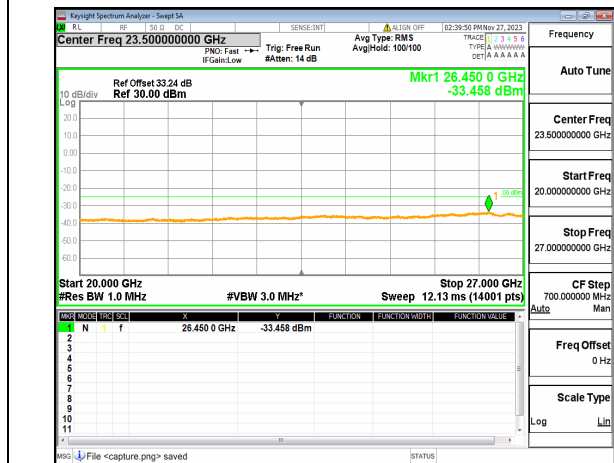

n41 (20GHz-27GHz) 60M DFT-s-OFDM QPSK
Outer_Full_Low

n41 (20GHz-27GHz) 60M DFT-s-OFDM QPSK
Edge_1RB_Left_Low