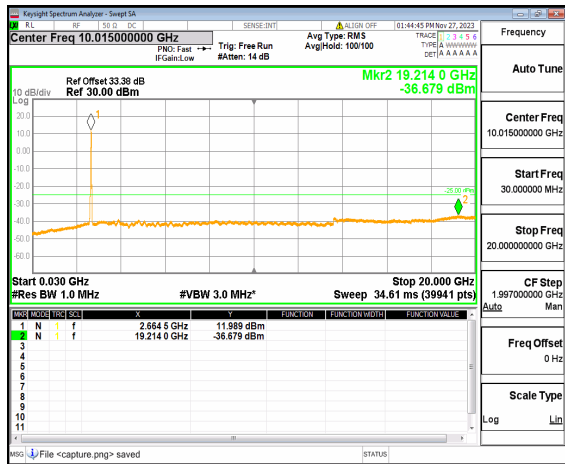

n41 (30MHz-20GHz) 30M DFT-s-OFDM QPSK
Edge_1RB_Right Mid

n41 (20GHz-27GHz) 30M DFT-s-OFDM QPSK
Edge_1RB_Right Mid

n41 (30MHz-20GHz) 30M DFT-s-OFDM BPSK
Outer_Full High

n41 (20GHz-27GHz) 30M DFT-s-OFDM BPSK
Outer_Full High

n41 (30MHz-20GHz) 30M DFT-s-OFDM BPSK
Edge_1RB_Left High

n41 (20GHz-27GHz) 30M DFT-s-OFDM BPSK
Edge_1RB_Left High

n41 (30MHz-20GHz) 30M DFT-s-OFDM BPSK Edge_1RB_Right_High

n41 (20GHz-27GHz) 30M DFT-s-OFDM BPSK Edge_1RB_Right_High