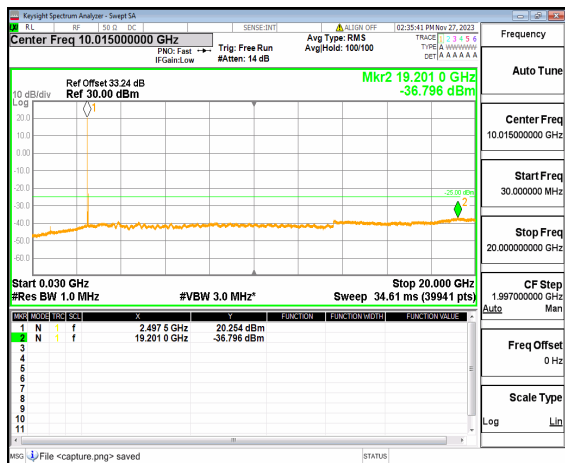

n41 (30MHz-20GHz) 50M DFT-s-OFDM QPSK
Edge_1RB_Right_High

n41 (20GHz-27GHz) 50M DFT-s-OFDM QPSK
Edge_1RB_Right_High

n41 (30MHz-20GHz) 60M DFT-s-OFDM BPSK
Outer_Full_Low

n41 (20GHz-27GHz) 60M DFT-s-OFDM BPSK
Outer_Full_Low

n41 (30MHz-20GHz) 60M DFT-s-OFDM BPSK
Edge_1RB_Left_Low

n41 (20GHz-27GHz) 60M DFT-s-OFDM BPSK
Edge_1RB_Left_Low

n41 (30MHz-20GHz) 60M DFT-s-OFDM BPSK
Edge_1RB_Right_Low

n41 (20GHz-27GHz) 60M DFT-s-OFDM BPSK
Edge_1RB_Right_Low