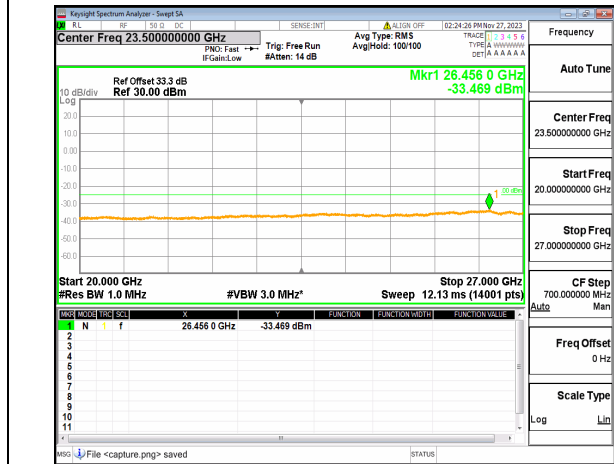

n41 (20GHz-27GHz) 50M DFT-s-OFDM BPSK
Edge_1RB_Right Mid

n41 (20GHz-27GHz) 50M DFT-s-OFDM QPSK
Outer_Full Mid