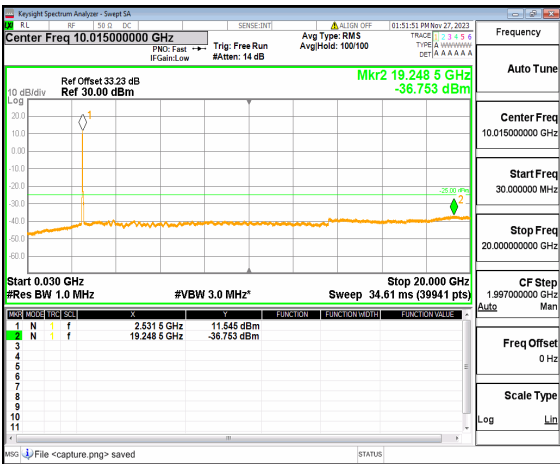

n41 (30MHz-20GHz) 30M DFT-s-OFDM QPSK
Edge_1RB_Right_High

n41 (30MHz-20GHz) 40M DFT-s-OFDM BPSK
Outer_Full_Low