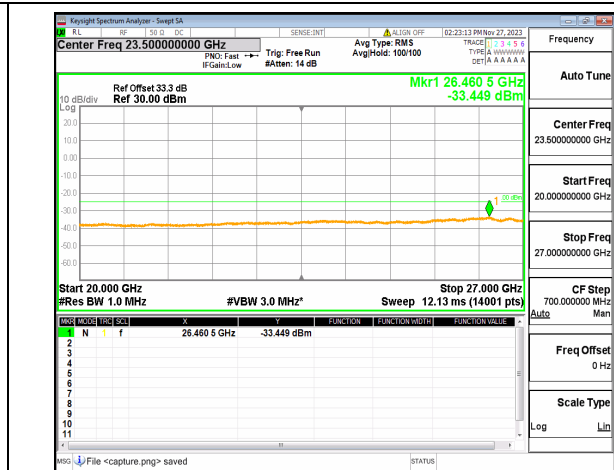

n41 (20GHz-27GHz) 50M DFT-s-OFDM BPSK
Edge_1RB_Left Mid

n41 (20GHz-27GHz) 50M DFT-s-OFDM BPSK
Edge_1RB_Right Mid