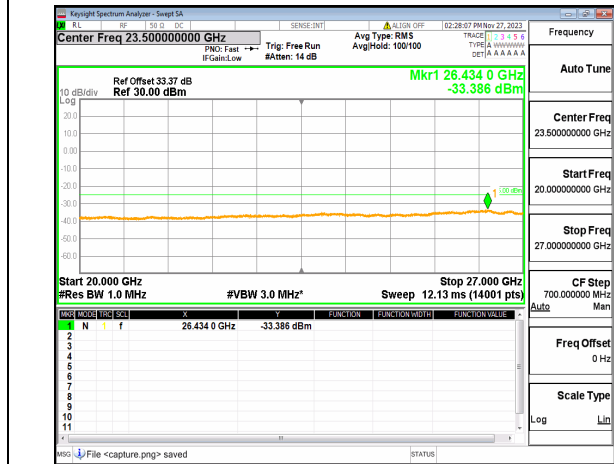

n41 (20GHz-27GHz) 50M DFT-s-OFDM QPSK
Edge_1RB_Right Mid

n41 (20GHz-27GHz) 50M DFT-s-OFDM BPSK
Outer_Full High