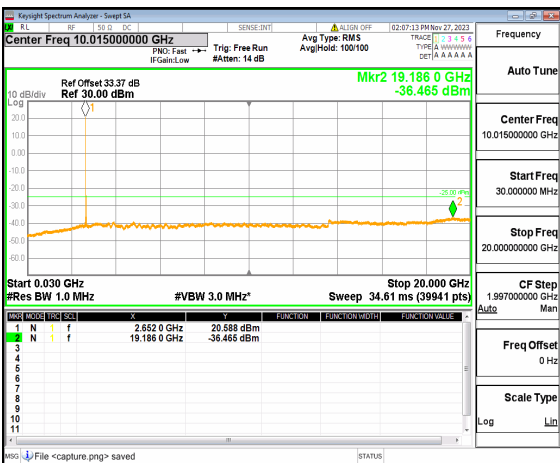

n41 (30MHz-20GHz) 40M DFT-s-OFDM QPSK
Edge_1RB_Right Mid

n41 (20GHz-27GHz) 40M DFT-s-OFDM QPSK
Edge_1RB_Right Mid

n41 (30MHz-20GHz) 40M DFT-s-OFDM BPSK
Outer_Full High

n41 (20GHz-27GHz) 40M DFT-s-OFDM BPSK
Outer_Full High

n41 (30MHz-20GHz) 40M DFT-s-OFDM BPSK
Edge_1RB_Left High

n41 (20GHz-27GHz) 40M DFT-s-OFDM BPSK
Edge_1RB_Left High

n41 (30MHz-20GHz) 40M DFT-s-OFDM BPSK
Edge_1RB_Right_High

n41 (20GHz-27GHz) 40M DFT-s-OFDM BPSK
Edge_1RB_Right_High