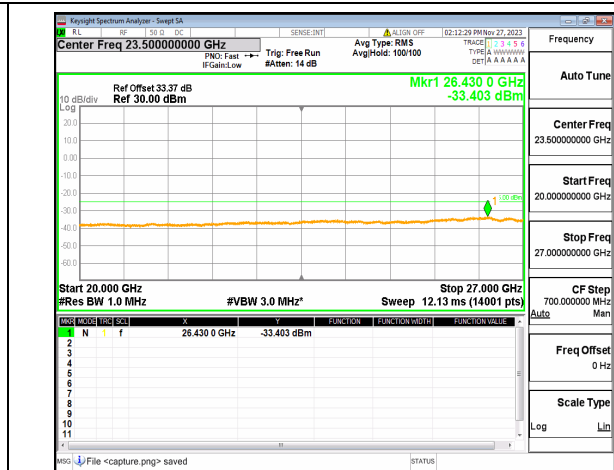

n41 (20GHz-27GHz) 40M DFT-s-OFDM QPSK
Edge_1RB_Left_High

n41 (20GHz-27GHz) 40M DFT-s-OFDM QPSK
Edge_1RB_Right_High