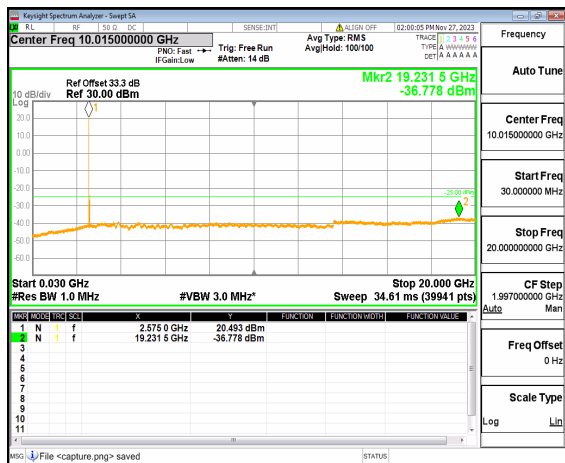

n41 (30MHz-20GHz) 40M DFT-s-OFDM QPSK
Edge_1RB_Right Low

n41 (20GHz-27GHz) 40M DFT-s-OFDM QPSK
Edge_1RB_Right Low

n41 (30MHz-20GHz) 40M DFT-s-OFDM BPSK
Outer_Full Mid

n41 (20GHz-27GHz) 40M DFT-s-OFDM BPSK
Outer_Full Mid

n41 (30MHz-20GHz) 40M DFT-s-OFDM BPSK
Edge_1RB_Left Mid

n41 (20GHz-27GHz) 40M DFT-s-OFDM BPSK
Edge_1RB_Left Mid

n41 (30MHz-20GHz) 40M DFT-s-OFDM BPSK
Edge_1RB_Right Mid

n41 (20GHz-27GHz) 40M DFT-s-OFDM BPSK
Edge_1RB_Right Mid