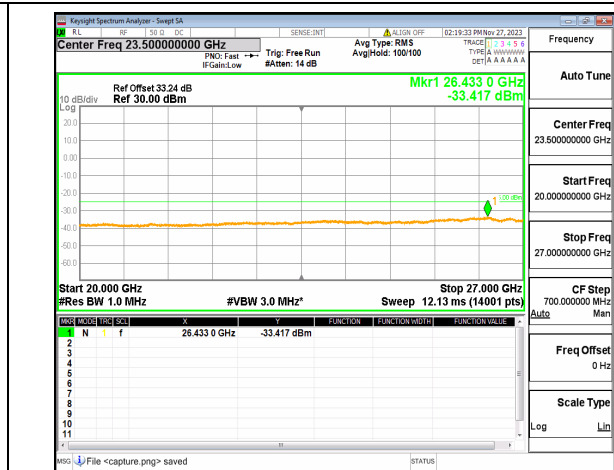

n41 (20GHz-27GHz) 50M DFT-s-OFDM QPSK
Edge_1RB_Left_Low

n41 (20GHz-27GHz) 50M DFT-s-OFDM QPSK
Edge_1RB_Right Low