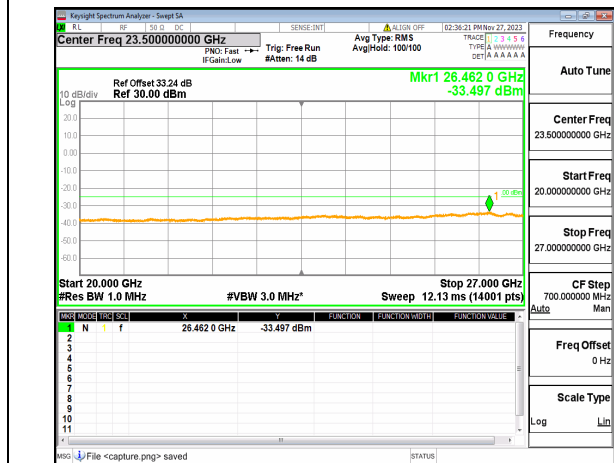

n41 (30MHz-20GHz) 50M DFT-s-OFDM QPSK
Edge_1RB_Right_High

n41 (20GHz-27GHz) 50M DFT-s-OFDM QPSK
Edge_1RB_Right_High

n41 (30MHz-20GHz) 60M DFT-s-OFDM BPSK
Outer_Full_Low

n41 (20GHz-27GHz) 60M DFT-s-OFDM BPSK
Outer_Full_Low

n41 (30MHz-20GHz) 60M DFT-s-OFDM BPSK
Edge_1RB_Left_Low

n41 (20GHz-27GHz) 60M DFT-s-OFDM BPSK
Edge_1RB_Left_Low

n41 (30MHz-20GHz) 60M DFT-s-OFDM BPSK
Edge_1RB_Right_Low

n41 (20GHz-27GHz) 60M DFT-s-OFDM BPSK
Edge_1RB_Right_Low