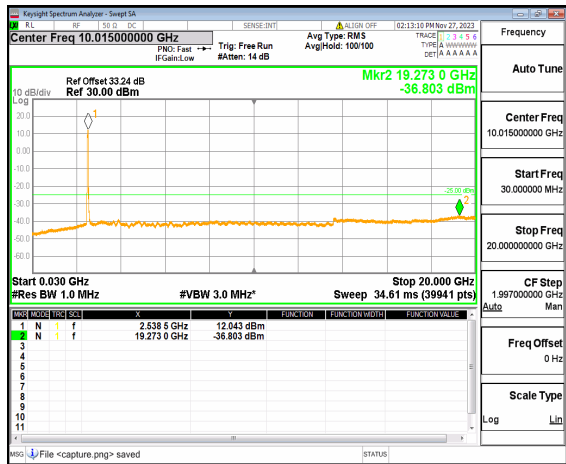

n41 (30MHz-20GHz) 40M DFT-s-OFDM QPSK
Edge_1RB_Right_High

n41 (30MHz-20GHz) 50M DFT-s-OFDM BPSK
Outer_Full_Low