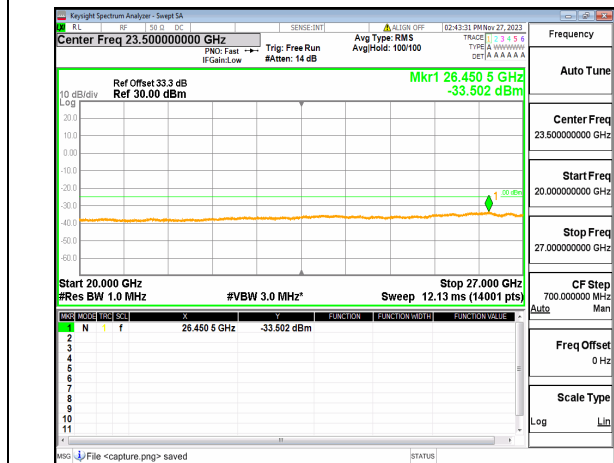

n41 (20GHz-27GHz) 60M DFT-s-OFDM BPSK
Outer_Full Mid

n41 (20GHz-27GHz) 60M DFT-s-OFDM BPSK
Edge_1RB_Left Mid