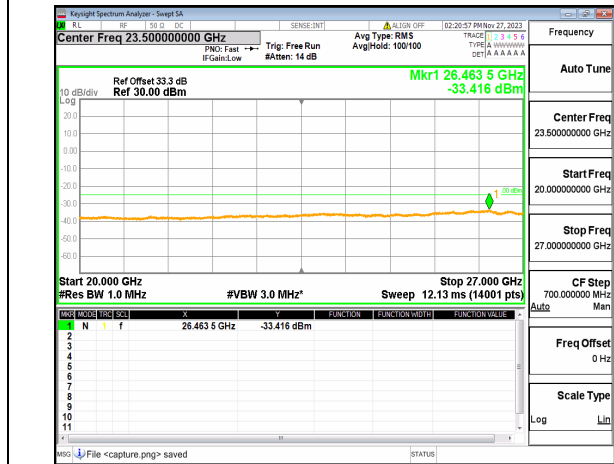

n41 (20GHz-27GHz) 50M DFT-s-OFDM QPSK
Edge_1RB_Right Low

n41 (20GHz-27GHz) 50M DFT-s-OFDM BPSK
Outer_Full Mid