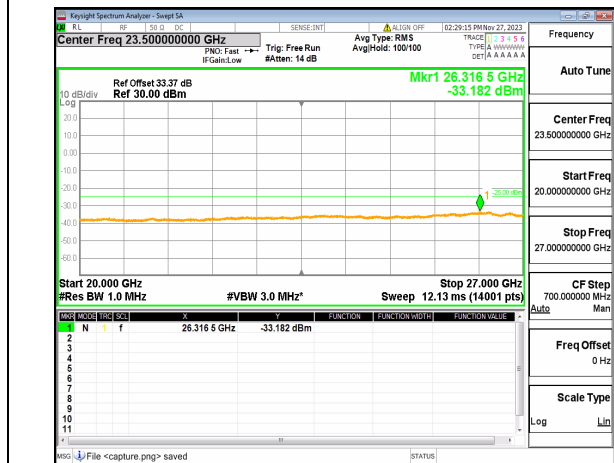

n41 (20GHz-27GHz) 50M DFT-s-OFDM BPSK
Outer_Full High

n41 (20GHz-27GHz) 50M DFT-s-OFDM BPSK
Edge_1RB_Left High