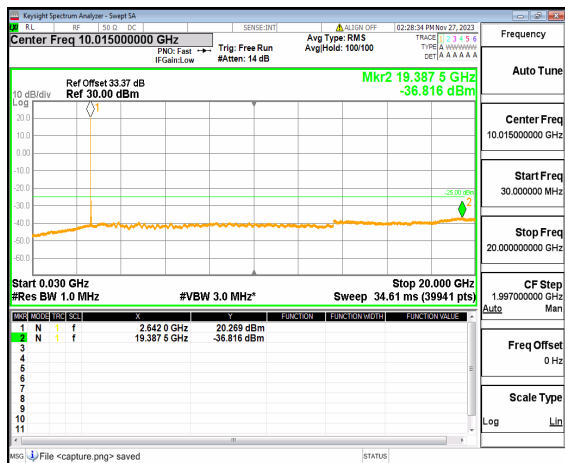

n41 (30MHz-20GHz) 50M DFT-s-OFDM QPSK
Edge_1RB_Right Mid

n41 (20GHz-27GHz) 50M DFT-s-OFDM QPSK
Edge_1RB_Right Mid

n41 (30MHz-20GHz) 50M DFT-s-OFDM BPSK
Outer_Full High

n41 (20GHz-27GHz) 50M DFT-s-OFDM BPSK
Outer_Full High

n41 (30MHz-20GHz) 50M DFT-s-OFDM BPSK
Edge_1RB_Left High

n41 (20GHz-27GHz) 50M DFT-s-OFDM BPSK
Edge_1RB_Left High

n41 (30MHz-20GHz) 50M DFT-s-OFDM BPSK
Edge_1RB_Right_High

n41 (20GHz-27GHz) 50M DFT-s-OFDM BPSK
Edge_1RB_Right_High