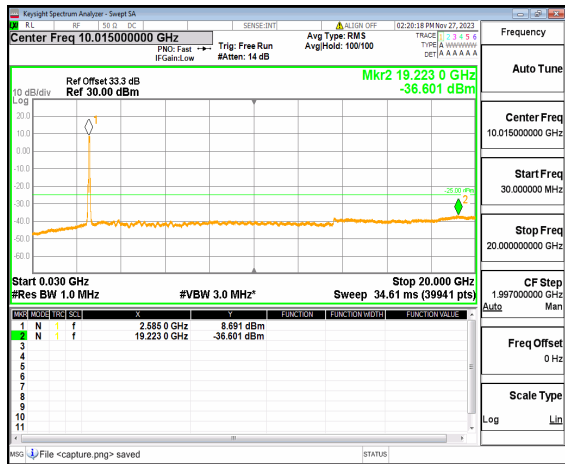

n41 (30MHz-20GHz) 50M DFT-s-OFDM QPSK
Edge_1RB_Right Low

n41 (30MHz-20GHz) 50M DFT-s-OFDM BPSK
Outer_Full Mid