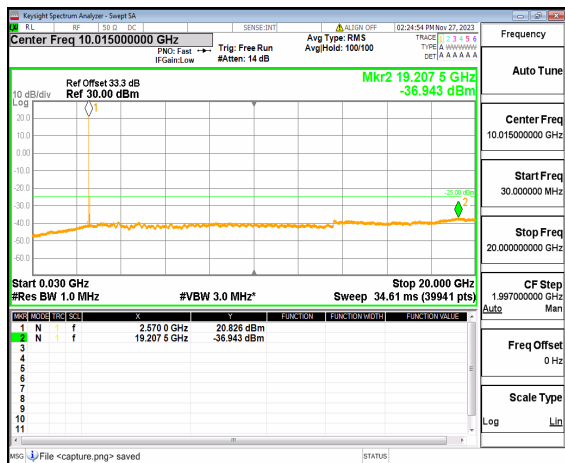

n41 (30MHz-20GHz) 50M DFT-s-OFDM QPSK
Outer_Full Mid

n41 (30MHz-20GHz) 50M DFT-s-OFDM QPSK
Edge_1RB_Left Mid