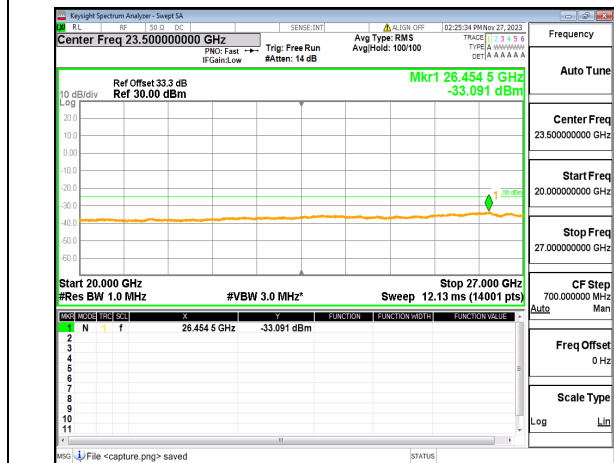

n41 (20GHz-27GHz) 50M DFT-s-OFDM QPSK
Outer_Full Mid

n41 (20GHz-27GHz) 50M DFT-s-OFDM QPSK
Edge_1RB_Left Mid