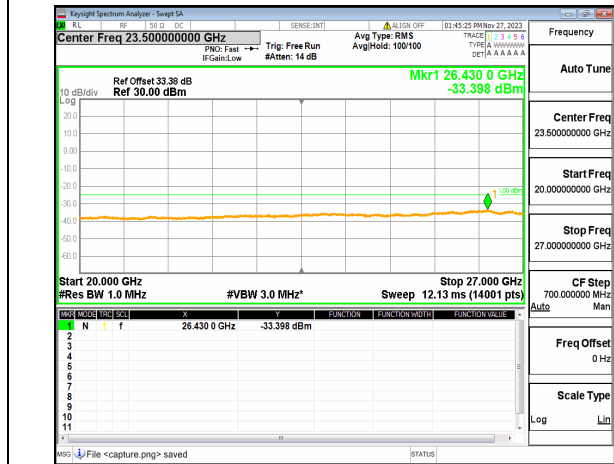

n41 (30MHz-20GHz) 30M DFT-s-OFDM QPSK
Edge_1RB_Right Mid

n41 (20GHz-27GHz) 30M DFT-s-OFDM QPSK
Edge_1RB_Right Mid

n41 (30MHz-20GHz) 30M DFT-s-OFDM BPSK
Outer_Full High

n41 (20GHz-27GHz) 30M DFT-s-OFDM BPSK
Outer_Full High

n41 (30MHz-20GHz) 30M DFT-s-OFDM BPSK
Edge_1RB_Left High

n41 (20GHz-27GHz) 30M DFT-s-OFDM BPSK
Edge_1RB_Left High

n41 (30MHz-20GHz) 30M DFT-s-OFDM BPSK Edge_1RB_Right_High

n41 (20GHz-27GHz) 30M DFT-s-OFDM BPSK Edge_1RB_Right_High