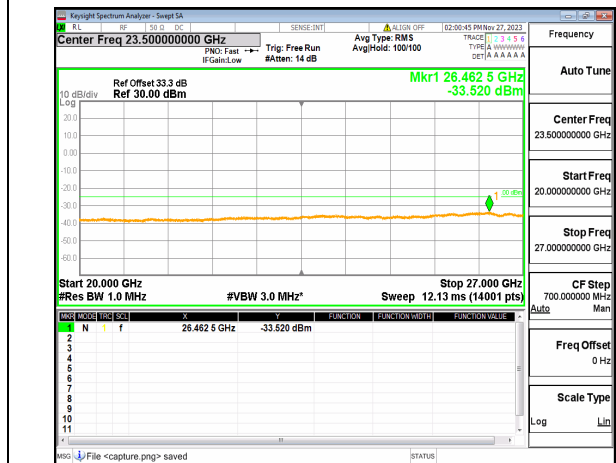

n41 (20GHz-27GHz) 40M DFT-s-OFDM BPSK
Outer_Full Mid

n41 (20GHz-27GHz) 40M DFT-s-OFDM BPSK
Edge_1RB_Left Mid