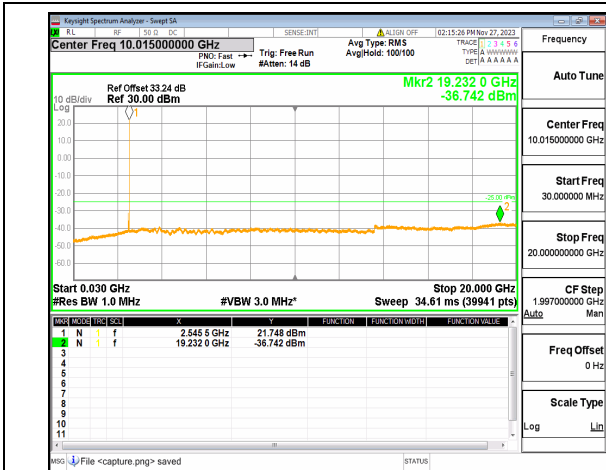

n41 (30MHz-20GHz) 50M DFT-s-OFDM BPSK
Edge_1RB_Right_Low