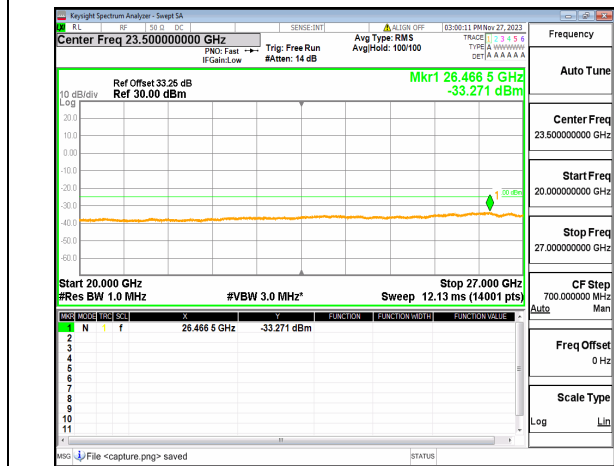

n41 (20GHz-27GHz) 70M DFT-s-OFDM BPSK
Edge_1RB_Right_Low

n41 (20GHz-27GHz) 70M DFT-s-OFDM QPSK
Outer_Full_Low