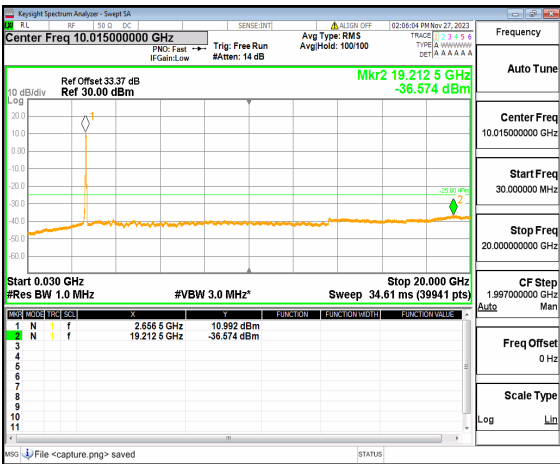

n41 (30MHz-20GHz) 40M DFT-s-OFDM QPSK
Edge_1RB_Right Mid

n41 (30MHz-20GHz) 40M DFT-s-OFDM BPSK
Outer_Full High