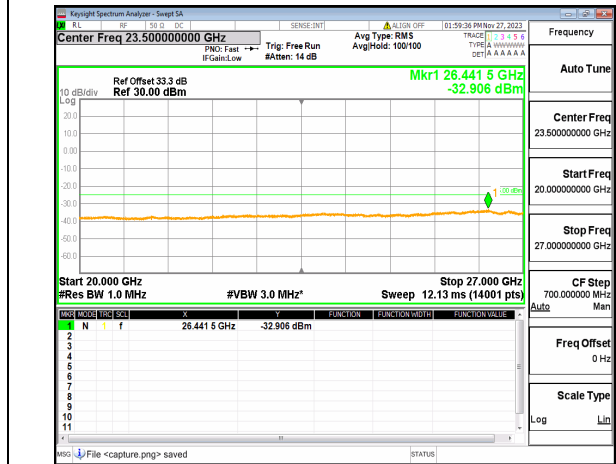

n41 (20GHz-27GHz) 40M DFT-s-OFDM QPSK
Edge_1RB_Right Low

n41 (20GHz-27GHz) 40M DFT-s-OFDM BPSK
Outer_Full Mid