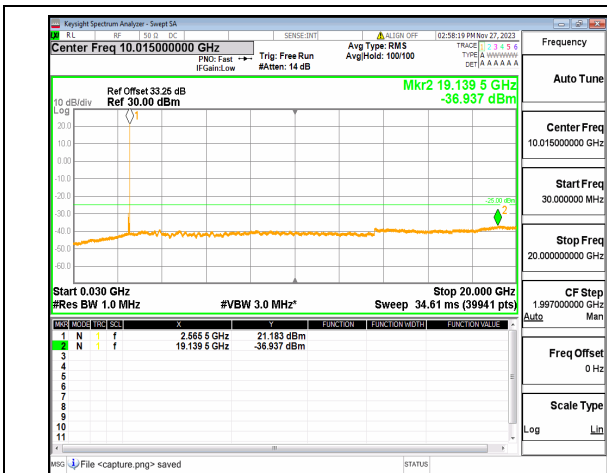

n41 (30MHz-20GHz) 70M DFT-s-OFDM BPSK
Edge_1RB_Right_Low