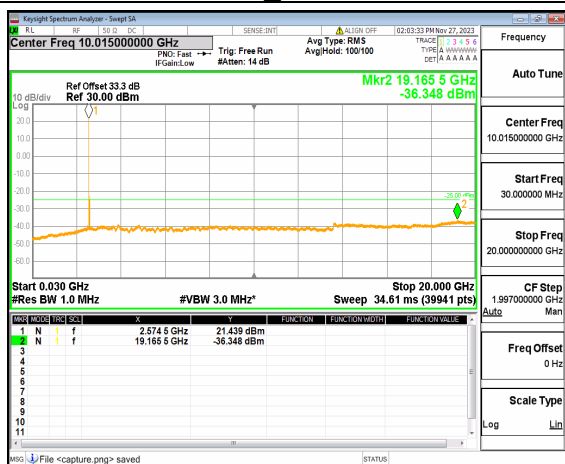

n41 (30MHz-20GHz) 40M DFT-s-OFDM QPSK
Outer_Full Mid

n41 (30MHz-20GHz) 40M DFT-s-OFDM QPSK
Edge_1RB_Left Mid