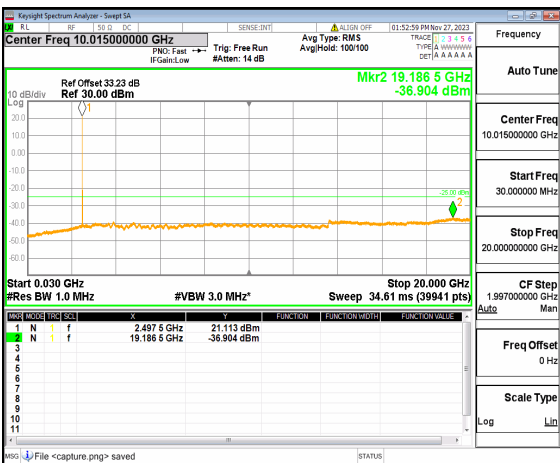

n41 (30MHz-20GHz) 30M DFT-s-OFDM QPSK
Edge_1RB_Right_High

n41 (20GHz-27GHz) 30M DFT-s-OFDM QPSK
Edge_1RB_Right_High

n41 (30MHz-20GHz) 40M DFT-s-OFDM BPSK
Outer_Full_Low

n41 (20GHz-27GHz) 40M DFT-s-OFDM BPSK
Outer_Full_Low

n41 (30MHz-20GHz) 40M DFT-s-OFDM BPSK
Edge_1RB_Left_Low

n41 (20GHz-27GHz) 40M DFT-s-OFDM BPSK
Edge_1RB_Left_Low

n41 (30MHz-20GHz) 40M DFT-s-OFDM BPSK
Edge_1RB_Right_Low

n41 (20GHz-27GHz) 40M DFT-s-OFDM BPSK
Edge_1RB_Right_Low