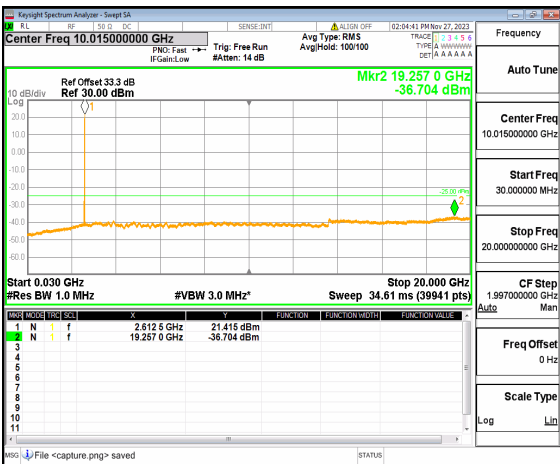

n41 (30MHz-20GHz) 40M DFT-s-OFDM QPSK
Outer_Full Mid

n41 (20GHz-27GHz) 40M DFT-s-OFDM QPSK
Outer_Full Mid

n41 (30MHz-20GHz) 40M DFT-s-OFDM QPSK
Edge_1RB_Left Mid

n41 (20GHz-27GHz) 40M DFT-s-OFDM QPSK
Edge_1RB_Left Mid