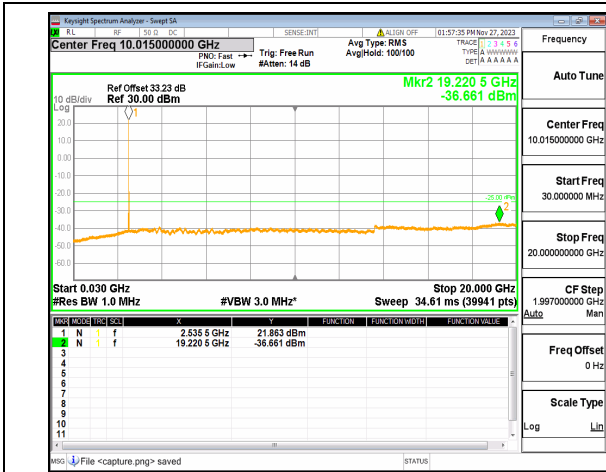

n41 (30MHz-20GHz) 40M DFT-s-OFDM QPSK
Outer_Full_Low

n41 (20GHz-27GHz) 40M DFT-s-OFDM QPSK
Outer_Full_Low

n41 (30MHz-20GHz) 40M DFT-s-OFDM QPSK
Edge_1RB_Left_Low

n41 (20GHz-27GHz) 40M DFT-s-OFDM QPSK
Edge_1RB_Left_Low