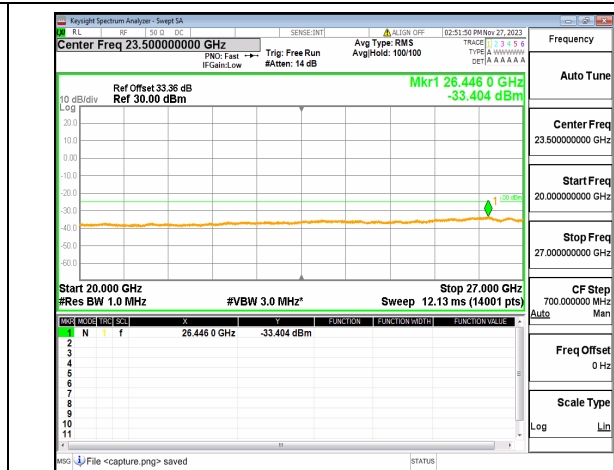

n41 (20GHz-27GHz) 60M DFT-s-OFDM BPSK
Edge_1RB_Left High

n41 (20GHz-27GHz) 60M DFT-s-OFDM BPSK
Edge_1RB_Right_High