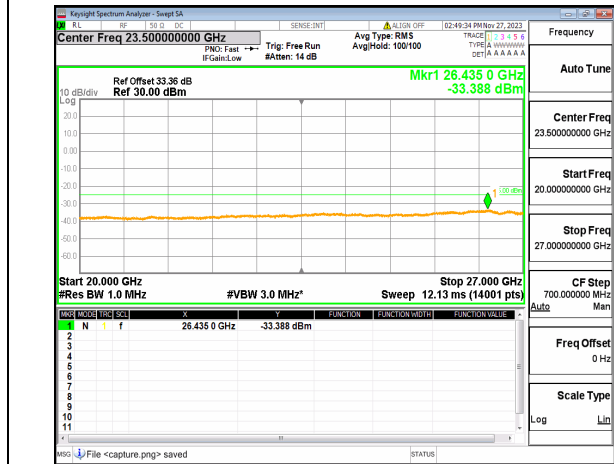

n41 (20GHz-27GHz) 60M DFT-s-OFDM QPSK
Edge_1RB_Right Mid

n41 (20GHz-27GHz) 60M DFT-s-OFDM BPSK
Outer_Full High