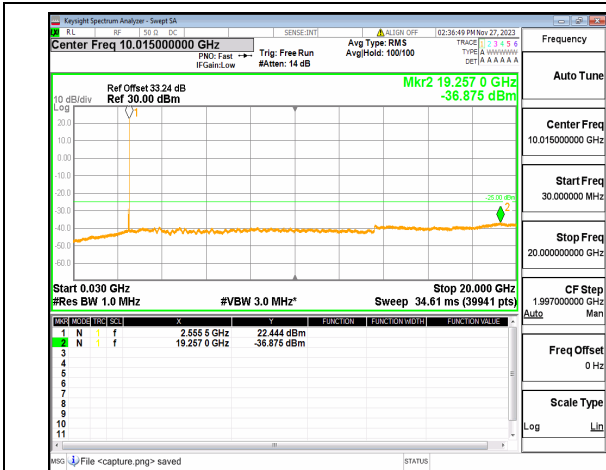

n41 (30MHz-20GHz) 60M DFT-s-OFDM BPSK
Edge_1RB_Right_Low