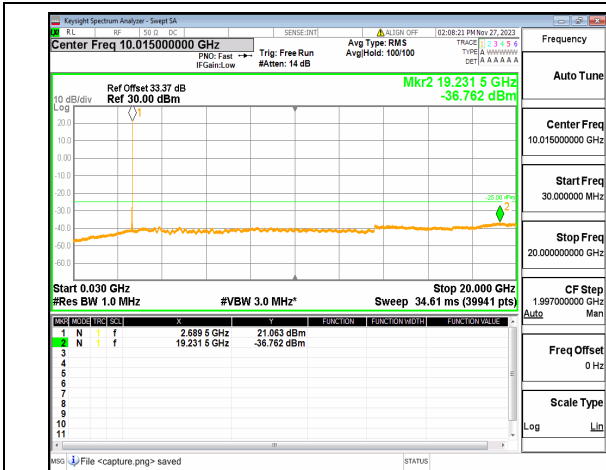

n41 (30MHz-20GHz) 40M DFT-s-OFDM BPSK
Edge_1RB_Right_High