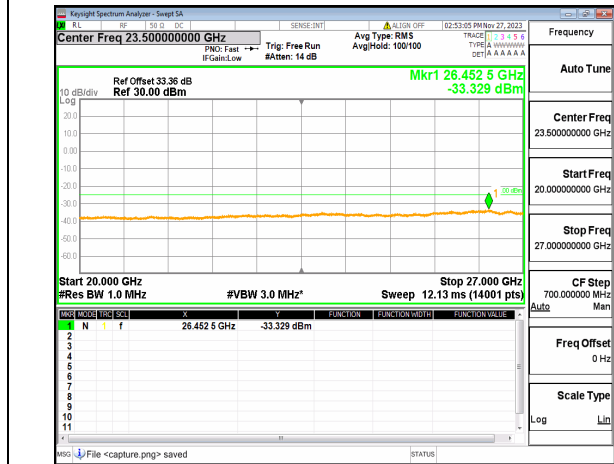

n41 (20GHz-27GHz) 60M DFT-s-OFDM BPSK
Edge_1RB_Right_High

n41 (20GHz-27GHz) 60M DFT-s-OFDM QPSK
Outer_Full_High