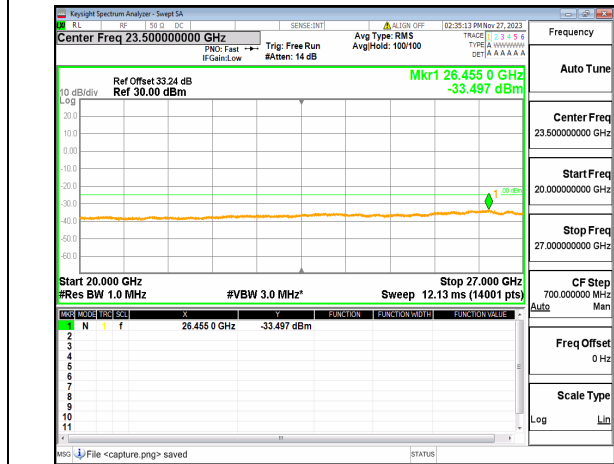

n41 (20GHz-27GHz) 50M DFT-s-OFDM QPSK
Edge_1RB_Right_High

n41 (20GHz-27GHz) 60M DFT-s-OFDM BPSK
Outer_Full_Low