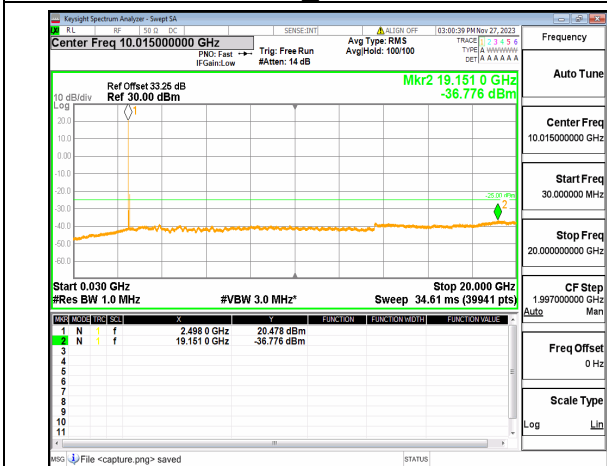

n41 (30MHz-20GHz) 70M DFT-s-OFDM QPSK
Outer_Full_Low

n41 (30MHz-20GHz) 70M DFT-s-OFDM QPSK
Edge_1RB_Left_Low