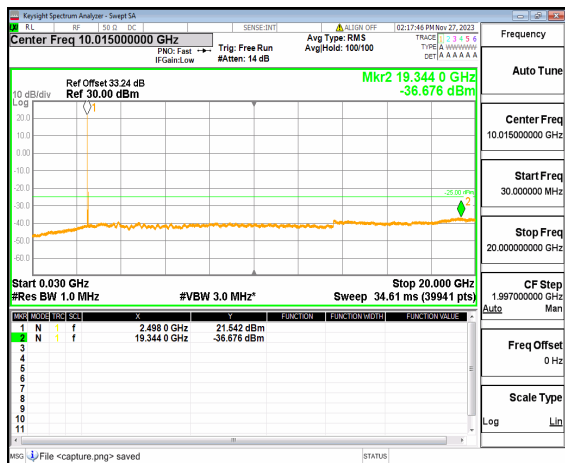

n41 (30MHz-20GHz) 50M DFT-s-OFDM QPSK
Outer_Full_Low

n41 (30MHz-20GHz) 50M DFT-s-OFDM QPSK
Edge_1RB_Left_Low