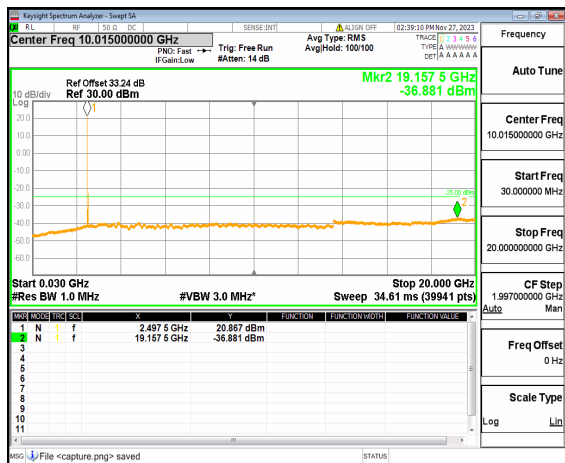

n41 (30MHz-20GHz) 60M DFT-s-OFDM QPSK
Outer_Full_Low

n41 (30MHz-20GHz) 60M DFT-s-OFDM QPSK
Edge_1RB_Left_Low