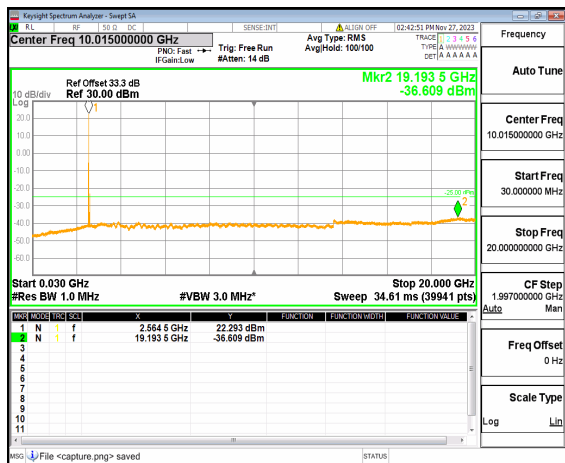

n41 (30MHz-20GHz) 60M DFT-s-OFDM QPSK
Edge_1RB_Right Low

n41 (20GHz-27GHz) 60M DFT-s-OFDM QPSK
Edge_1RB_Right Low

n41 (30MHz-20GHz) 60M DFT-s-OFDM BPSK
Outer_Full Mid

n41 (20GHz-27GHz) 60M DFT-s-OFDM BPSK
Outer_Full Mid