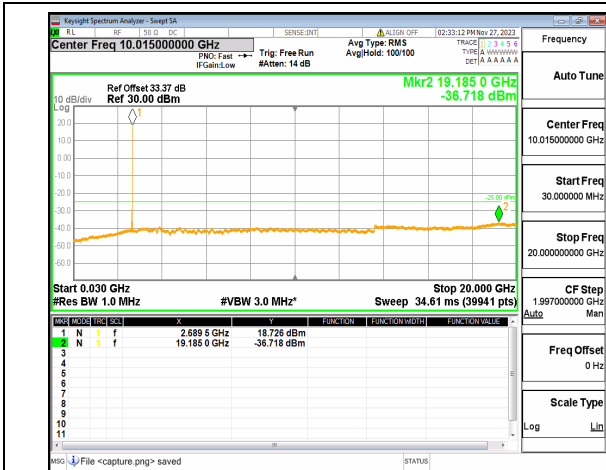

n41 (30MHz-20GHz) 50M DFT-s-OFDM QPSK
Outer_Full_High

n41 (20GHz-27GHz) 50M DFT-s-OFDM QPSK
Outer_Full_High

n41 (30MHz-20GHz) 50M DFT-s-OFDM QPSK
Edge_1RB_Left_High

n41 (20GHz-27GHz) 50M DFT-s-OFDM QPSK
Edge_1RB_Left_High