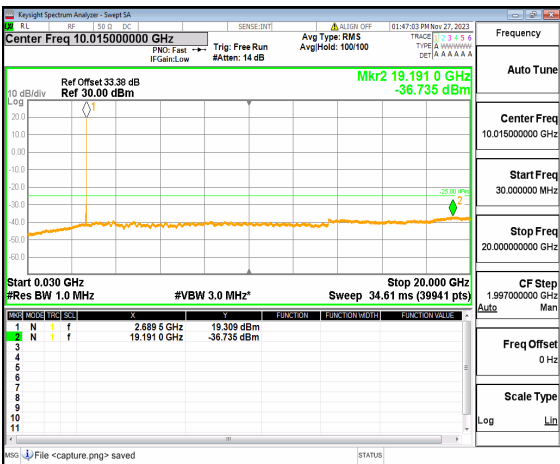

n41 (30MHz-20GHz) 30M DFT-s-OFDM QPSK
Edge_1RB_Right Mid

n41 (20GHz-27GHz) 30M DFT-s-OFDM QPSK
Edge_1RB_Right Mid

n41 (30MHz-20GHz) 30M DFT-s-OFDM BPSK
Outer_Full High

n41 (20GHz-27GHz) 30M DFT-s-OFDM BPSK
Outer_Full High

n41 (30MHz-20GHz) 30M DFT-s-OFDM BPSK
Edge_1RB_Left High

n41 (20GHz-27GHz) 30M DFT-s-OFDM BPSK
Edge_1RB_Left High

n41 (30MHz-20GHz) 30M DFT-s-OFDM BPSK Edge_1RB_Right_High

n41 (20GHz-27GHz) 30M DFT-s-OFDM BPSK Edge_1RB_Right_High