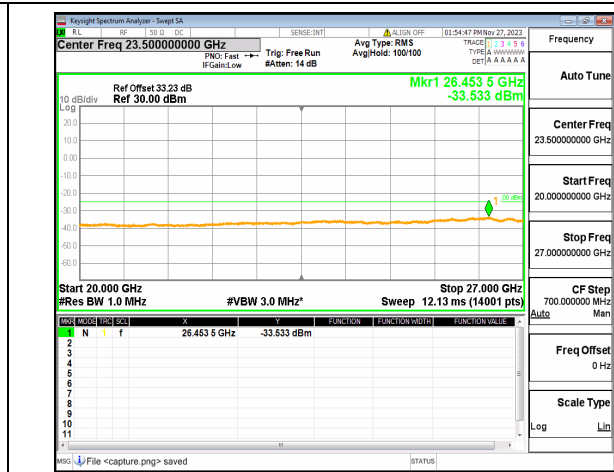

n41 (20GHz-27GHz) 40M DFT-s-OFDM BPSK
Edge_1RB_Left_Low

n41 (20GHz-27GHz) 40M DFT-s-OFDM BPSK
Edge_1RB_Right_Low