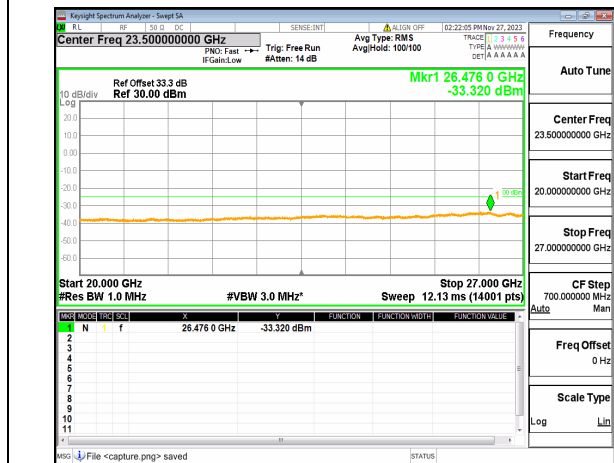

n41 (20GHz-27GHz) 50M DFT-s-OFDM BPSK
Outer_Full Mid

n41 (20GHz-27GHz) 50M DFT-s-OFDM BPSK
Edge_1RB_Left Mid