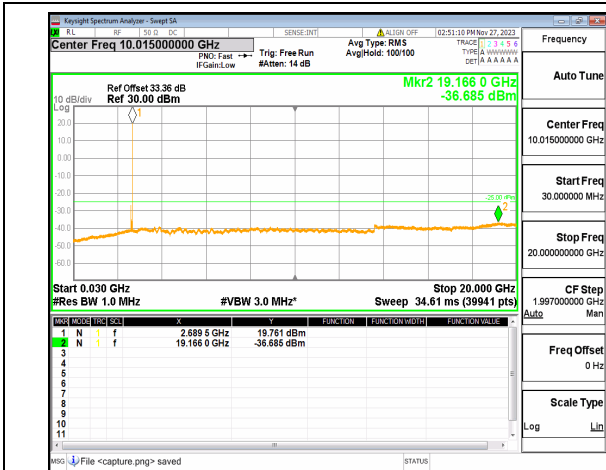

n41 (30MHz-20GHz) 60M DFT-s-OFDM BPSK
Edge_1RB_Right_High