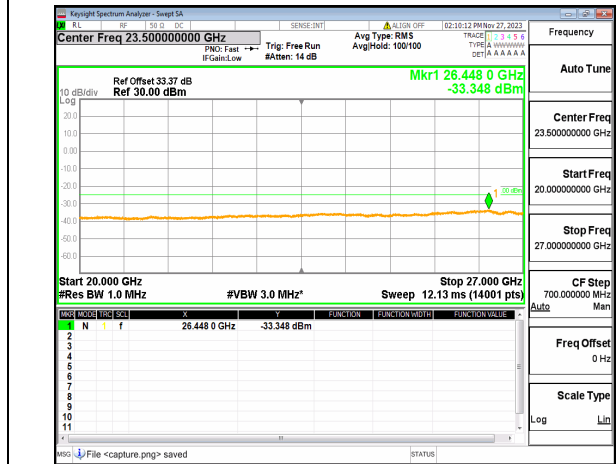

n41 (20GHz-27GHz) 40M DFT-s-OFDM BPSK
Edge_1RB_Right_High

n41 (20GHz-27GHz) 40M DFT-s-OFDM QPSK
Outer_Full_High