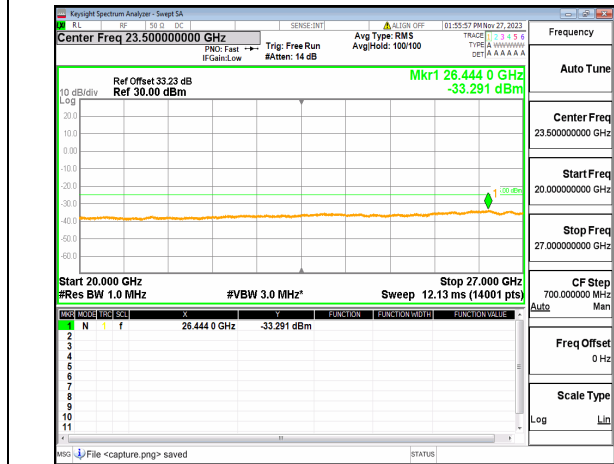

n41 (20GHz-27GHz) 40M DFT-s-OFDM BPSK
Edge_1RB_Right_Low

n41 (20GHz-27GHz) 40M DFT-s-OFDM QPSK
Outer_Full_Low