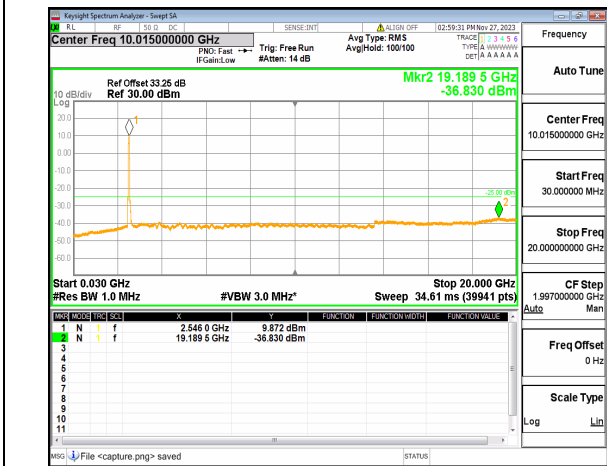

n41 (30MHz-20GHz) 70M DFT-s-OFDM BPSK
Edge_1RB_Left_Low

n41 (20GHz-27GHz) 70M DFT-s-OFDM BPSK
Edge_1RB_Left_Low

n41 (30MHz-20GHz) 70M DFT-s-OFDM BPSK
Edge_1RB_Right_Low

n41 (20GHz-27GHz) 70M DFT-s-OFDM BPSK
Edge_1RB_Right_Low