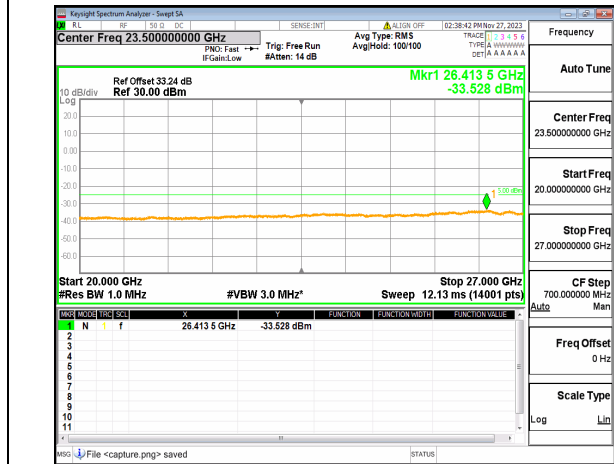

n41 (20GHz-27GHz) 60M DFT-s-OFDM BPSK
Edge_1RB_Right_Low

n41 (20GHz-27GHz) 60M DFT-s-OFDM QPSK
Outer_Full_Low