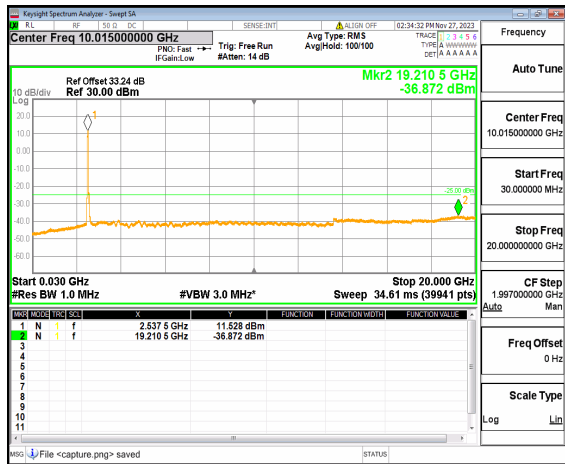

n41 (30MHz-20GHz) 50M DFT-s-OFDM QPSK
Edge_1RB_Right_High

n41 (30MHz-20GHz) 60M DFT-s-OFDM BPSK
Outer_Full_Low