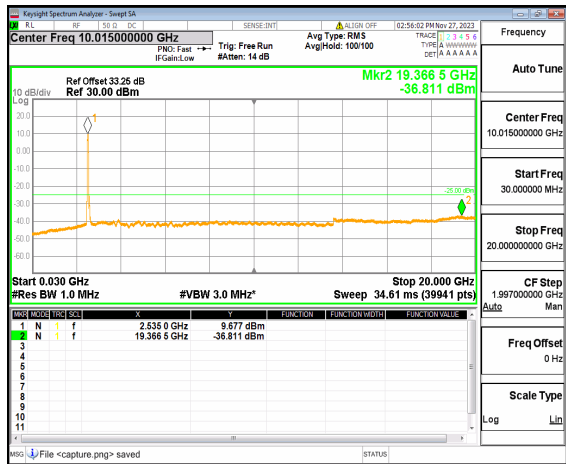

n41 (30MHz-20GHz) 60M DFT-s-OFDM QPSK
Edge_1RB_Right_High

n41 (30MHz-20GHz) 70M DFT-s-OFDM BPSK
Outer_Full_Low