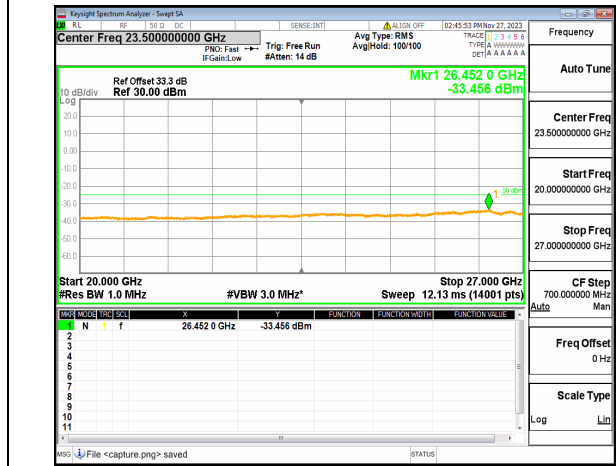

n41 (20GHz-27GHz) 60M DFT-s-OFDM BPSK
Edge_1RB_Right Mid

n41 (20GHz-27GHz) 60M DFT-s-OFDM QPSK
Outer_Full Mid