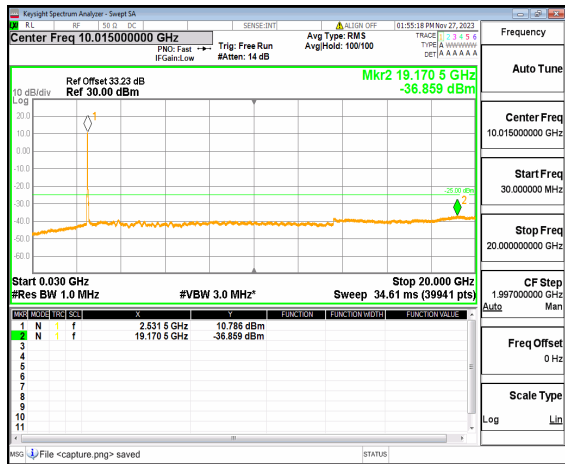

n41 (30MHz-20GHz) 40M DFT-s-OFDM BPSK
Edge_1RB_Left_Low

n41 (20GHz-27GHz) 40M DFT-s-OFDM BPSK
Edge_1RB_Left_Low

n41 (30MHz-20GHz) 40M DFT-s-OFDM BPSK
Edge_1RB_Right_Low

n41 (20GHz-27GHz) 40M DFT-s-OFDM BPSK
Edge_1RB_Right_Low