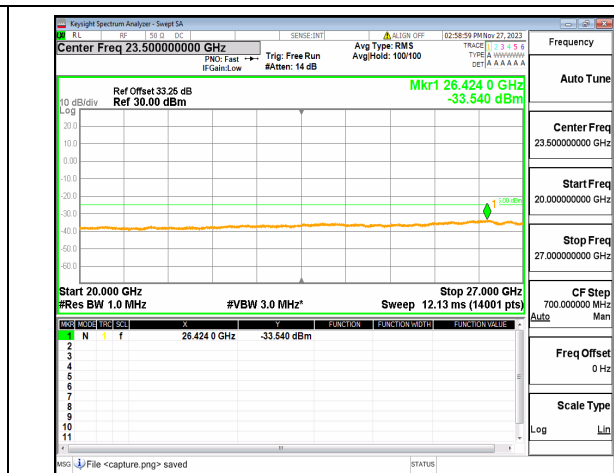

n41 (20GHz-27GHz) 70M DFT-s-OFDM BPSK
Edge_1RB_Left_Low

n41 (20GHz-27GHz) 70M DFT-s-OFDM BPSK
Edge_1RB_Right_Low