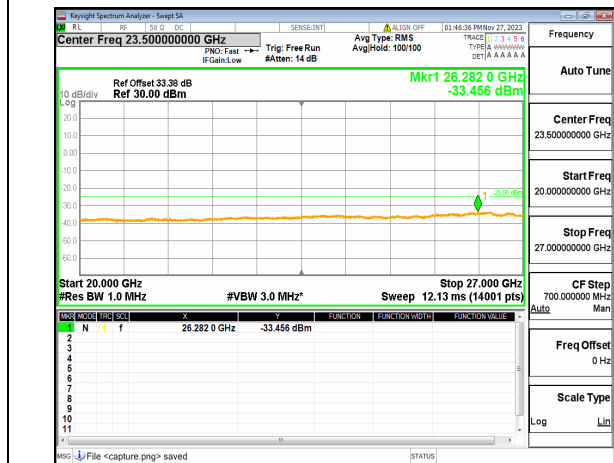

n41 (30MHz-20GHz) 30M DFT-s-OFDM QPSK
Edge_1RB_Right Mid

n41 (20GHz-27GHz) 30M DFT-s-OFDM QPSK
Edge_1RB_Right Mid

n41 (30MHz-20GHz) 30M DFT-s-OFDM BPSK
Outer_Full High

n41 (20GHz-27GHz) 30M DFT-s-OFDM BPSK
Outer_Full High

n41 (30MHz-20GHz) 30M DFT-s-OFDM BPSK
Edge_1RB_Left High

n41 (20GHz-27GHz) 30M DFT-s-OFDM BPSK
Edge_1RB_Left High

n41 (30MHz-20GHz) 30M DFT-s-OFDM BPSK Edge_1RB_Right_High

n41 (20GHz-27GHz) 30M DFT-s-OFDM BPSK Edge_1RB_Right_High