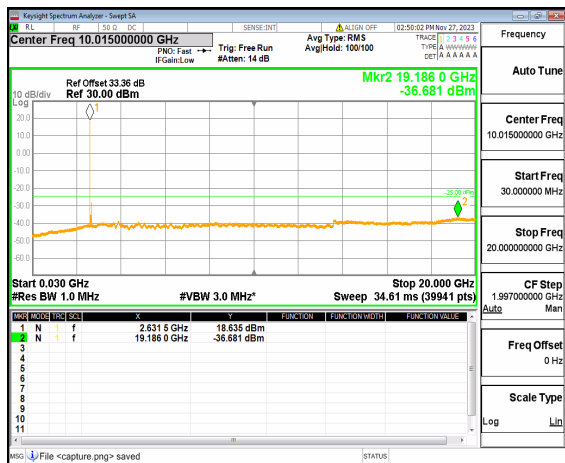

n41 (30MHz-20GHz) 60M DFT-s-OFDM QPSK
Edge_1RB_Right Mid

n41 (20GHz-27GHz) 60M DFT-s-OFDM QPSK
Edge_1RB_Right Mid

n41 (30MHz-20GHz) 60M DFT-s-OFDM BPSK
Outer_Full High

n41 (20GHz-27GHz) 60M DFT-s-OFDM BPSK
Outer_Full High

n41 (30MHz-20GHz) 60M DFT-s-OFDM BPSK
Edge_1RB_Left High

n41 (20GHz-27GHz) 60M DFT-s-OFDM BPSK
Edge_1RB_Left High

n41 (30MHz-20GHz) 60M DFT-s-OFDM BPSK
Edge_1RB_Right_High

n41 (20GHz-27GHz) 60M DFT-s-OFDM BPSK
Edge_1RB_Right_High