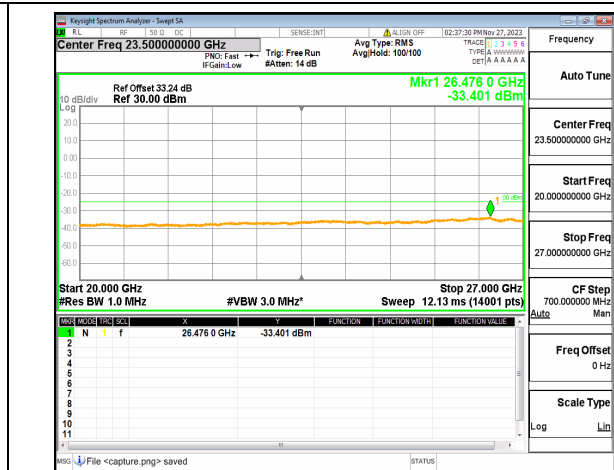

n41 (20GHz-27GHz) 60M DFT-s-OFDM BPSK
Edge_1RB_Left_Low

n41 (20GHz-27GHz) 60M DFT-s-OFDM BPSK
Edge_1RB_Right_Low