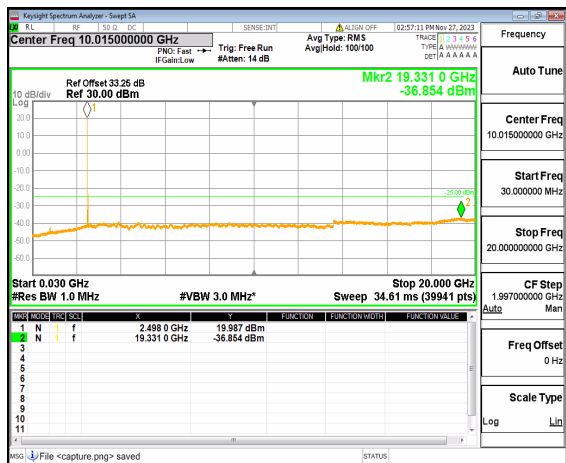

n41 (30MHz-20GHz) 60M DFT-s-OFDM QPSK
Edge_1RB_Right_High

n41 (20GHz-27GHz) 60M DFT-s-OFDM QPSK
Edge_1RB_Right_High

n41 (30MHz-20GHz) 70M DFT-s-OFDM BPSK
Outer_Full_Low

n41 (20GHz-27GHz) 70M DFT-s-OFDM BPSK
Outer_Full_Low