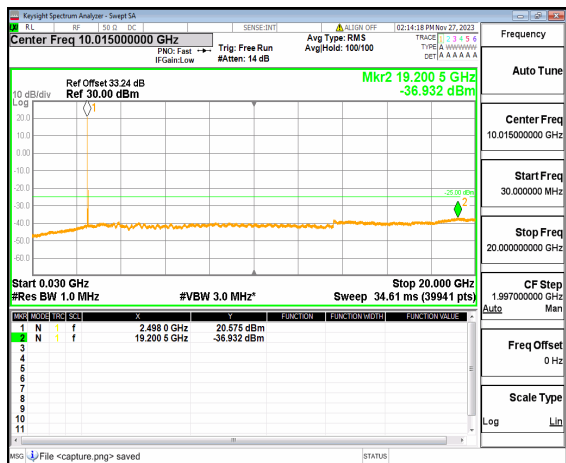

n41 (30MHz-20GHz) 40M DFT-s-OFDM QPSK
Edge_1RB_Right_High

n41 (20GHz-27GHz) 40M DFT-s-OFDM QPSK
Edge_1RB_Right_High

n41 (30MHz-20GHz) 50M DFT-s-OFDM BPSK
Outer_Full_Low

n41 (20GHz-27GHz) 50M DFT-s-OFDM BPSK
Outer_Full_Low

n41 (30MHz-20GHz) 50M DFT-s-OFDM BPSK
Edge_1RB_Left_Low

n41 (20GHz-27GHz) 50M DFT-s-OFDM BPSK
Edge_1RB_Left_Low

n41 (30MHz-20GHz) 50M DFT-s-OFDM BPSK
Edge_1RB_Right_Low

n41 (20GHz-27GHz) 50M DFT-s-OFDM BPSK
Edge_1RB_Right_Low