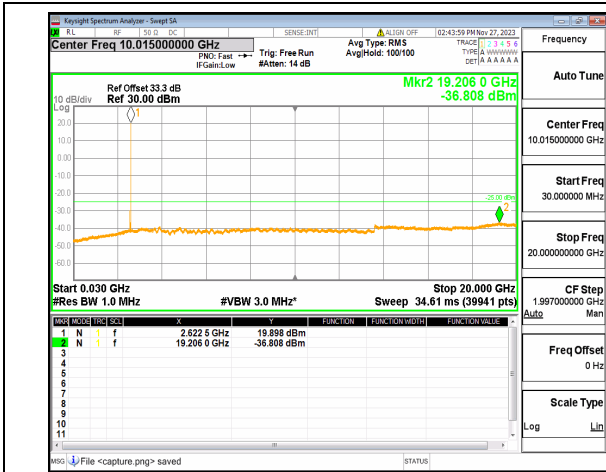

n41 (30MHz-20GHz) 60M DFT-s-OFDM BPSK
Edge_1RB_Right Mid