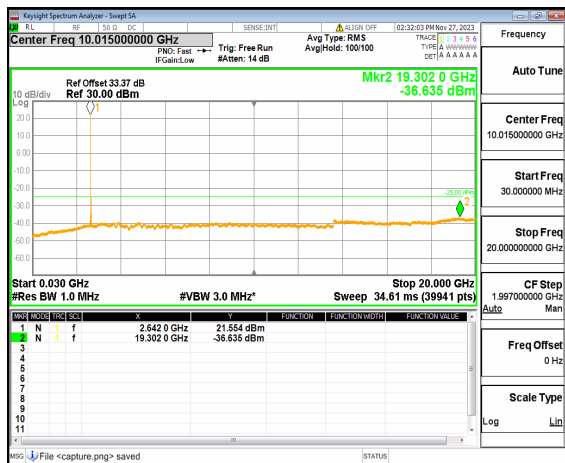

n41 (30MHz-20GHz) 50M DFT-s-OFDM QPSK
Outer_Full_High

n41 (30MHz-20GHz) 50M DFT-s-OFDM QPSK
Edge_1RB_Left_High