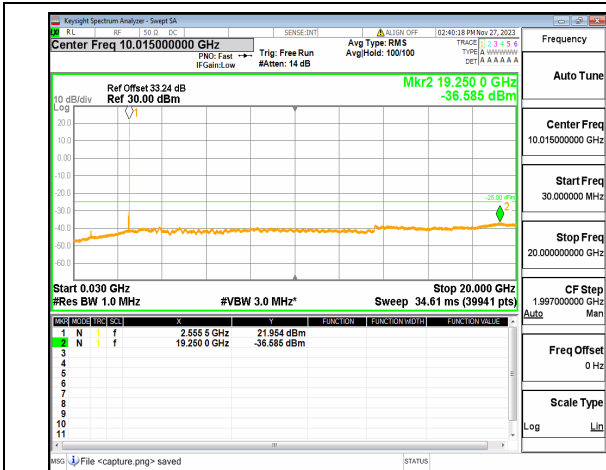

n41 (30MHz-20GHz) 60M DFT-s-OFDM QPSK
Outer_Full_Low

n41 (20GHz-27GHz) 60M DFT-s-OFDM QPSK
Outer_Full_Low

n41 (30MHz-20GHz) 60M DFT-s-OFDM QPSK
Edge_1RB_Left_Low

n41 (20GHz-27GHz) 60M DFT-s-OFDM QPSK
Edge_1RB_Left_Low