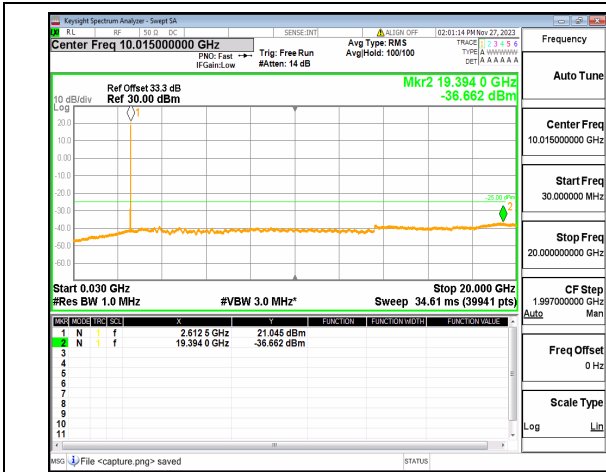

n41 (30MHz-20GHz) 40M DFT-s-OFDM BPSK
Edge_1RB_Right Mid