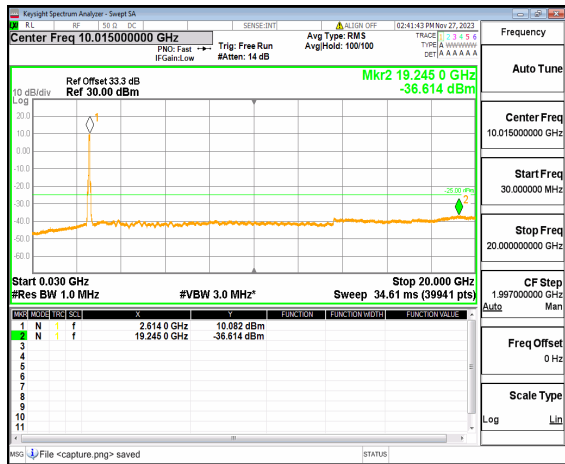

n41 (30MHz-20GHz) 60M DFT-s-OFDM QPSK
Edge_1RB_Right Low

n41 (30MHz-20GHz) 60M DFT-s-OFDM BPSK
Outer_Full Mid