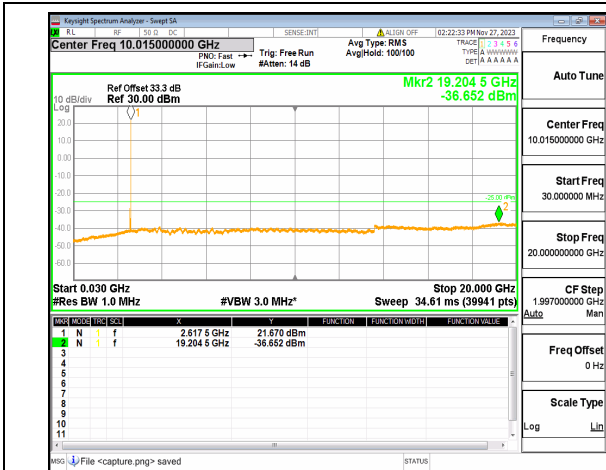

n41 (30MHz-20GHz) 50M DFT-s-OFDM BPSK
Edge_1RB_Right Mid