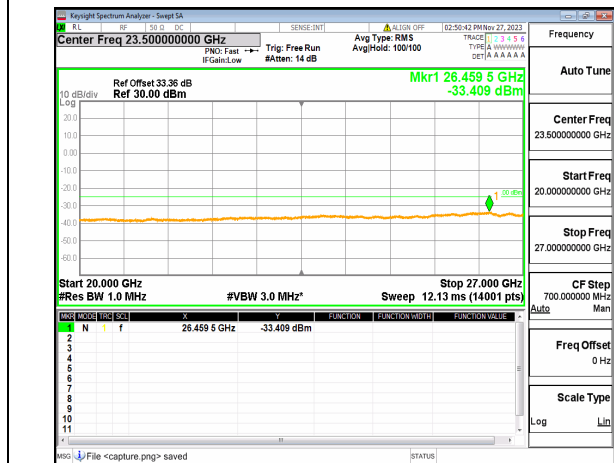

n41 (30MHz-20GHz) 60M DFT-s-OFDM QPSK
Edge_1RB_Right Mid

n41 (20GHz-27GHz) 60M DFT-s-OFDM QPSK
Edge_1RB_Right Mid

n41 (30MHz-20GHz) 60M DFT-s-OFDM BPSK
Outer_Full High

n41 (20GHz-27GHz) 60M DFT-s-OFDM BPSK
Outer_Full High

n41 (30MHz-20GHz) 60M DFT-s-OFDM BPSK
Edge_1RB_Left High

n41 (20GHz-27GHz) 60M DFT-s-OFDM BPSK
Edge_1RB_Left High

n41 (30MHz-20GHz) 60M DFT-s-OFDM BPSK
Edge_1RB_Right_High

n41 (20GHz-27GHz) 60M DFT-s-OFDM BPSK
Edge_1RB_Right_High