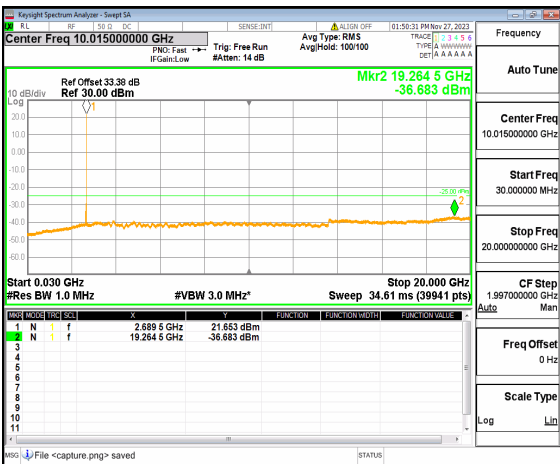

n41 (30MHz-20GHz) 30M DFT-s-OFDM QPSK Outer_Full_High

n41 (20GHz-27GHz) 30M DFT-s-OFDM QPSK Outer_Full_High

n41 (30MHz-20GHz) 30M DFT-s-OFDM QPSK Edge_1RB_Left_High

n41 (20GHz-27GHz) 30M DFT-s-OFDM QPSK Edge_1RB_Left_High