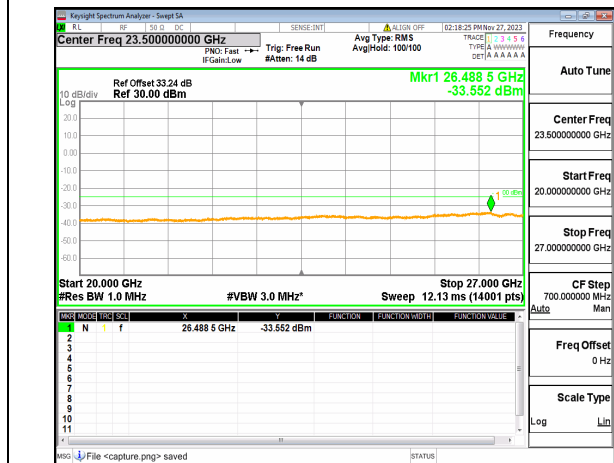

n41 (20GHz-27GHz) 50M DFT-s-OFDM QPSK
Outer_Full_Low

n41 (20GHz-27GHz) 50M DFT-s-OFDM QPSK
Edge_1RB_Left_Low