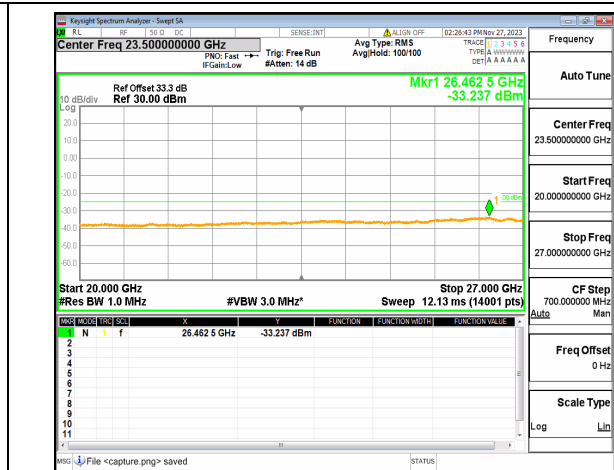

n41 (20GHz-27GHz) 50M DFT-s-OFDM QPSK
Edge_1RB_Left Mid

n41 (20GHz-27GHz) 50M DFT-s-OFDM QPSK
Edge_1RB_Right Mid