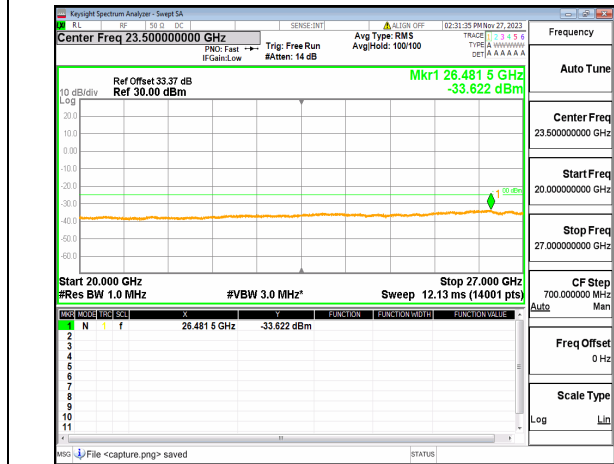

n41 (20GHz-27GHz) 50M DFT-s-OFDM BPSK
Edge_1RB_Right_High

n41 (20GHz-27GHz) 50M DFT-s-OFDM QPSK
Outer_Full_High