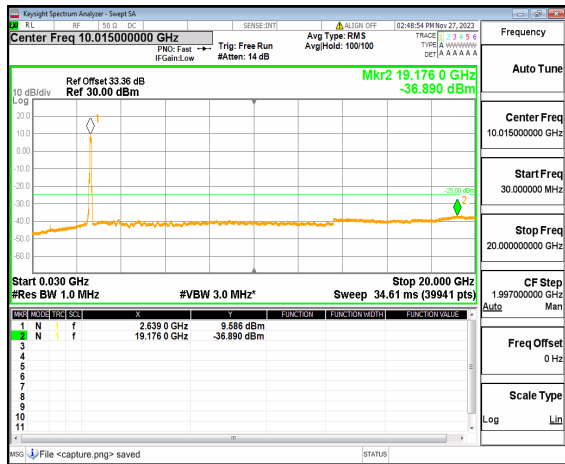

n41 (30MHz-20GHz) 60M DFT-s-OFDM QPSK
Edge_1RB_Right Mid

n41 (30MHz-20GHz) 60M DFT-s-OFDM BPSK
Outer_Full High