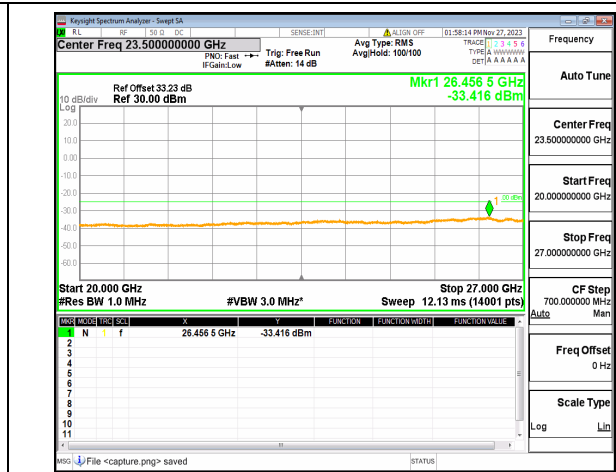

n41 (20GHz-27GHz) 40M DFT-s-OFDM QPSK
Edge_1RB_Left_Low

n41 (20GHz-27GHz) 40M DFT-s-OFDM QPSK
Edge_1RB_Right Low