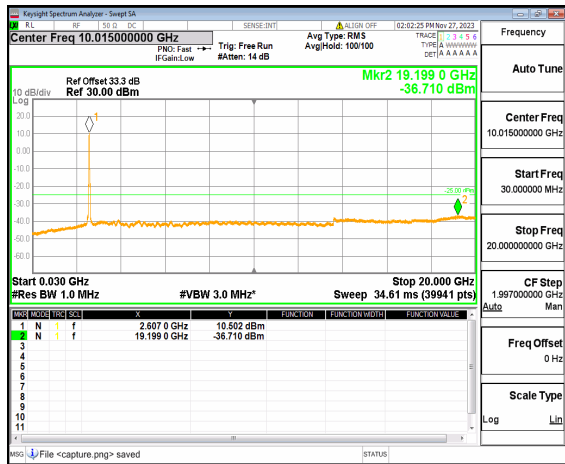

n41 (30MHz-20GHz) 40M DFT-s-OFDM BPSK
Edge_1RB_Left Mid

n41 (20GHz-27GHz) 40M DFT-s-OFDM BPSK
Edge_1RB_Left Mid

n41 (30MHz-20GHz) 40M DFT-s-OFDM BPSK
Edge_1RB_Right Mid

n41 (20GHz-27GHz) 40M DFT-s-OFDM BPSK
Edge_1RB_Right Mid