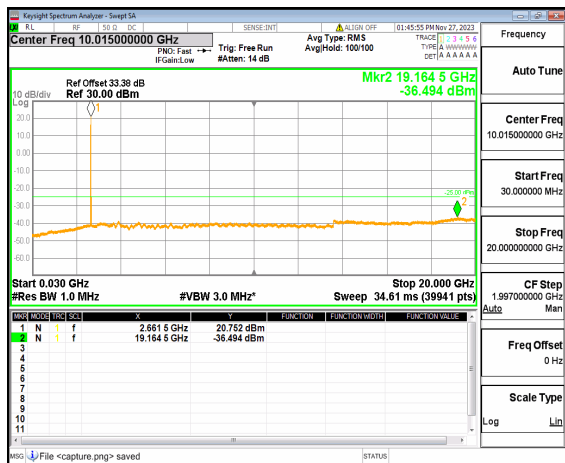

n41 (30MHz-20GHz) 30M DFT-s-OFDM QPSK
Edge_1RB_Right Mid

n41 (20GHz-27GHz) 30M DFT-s-OFDM QPSK
Edge_1RB_Right Mid

n41 (30MHz-20GHz) 30M DFT-s-OFDM BPSK
Outer_Full High

n41 (20GHz-27GHz) 30M DFT-s-OFDM BPSK
Outer_Full High

n41 (30MHz-20GHz) 30M DFT-s-OFDM BPSK
Edge_1RB_Left High

n41 (20GHz-27GHz) 30M DFT-s-OFDM BPSK
Edge_1RB_Left High

n41 (30MHz-20GHz) 30M DFT-s-OFDM BPSK Edge_1RB_Right_High

n41 (20GHz-27GHz) 30M DFT-s-OFDM BPSK Edge_1RB_Right_High