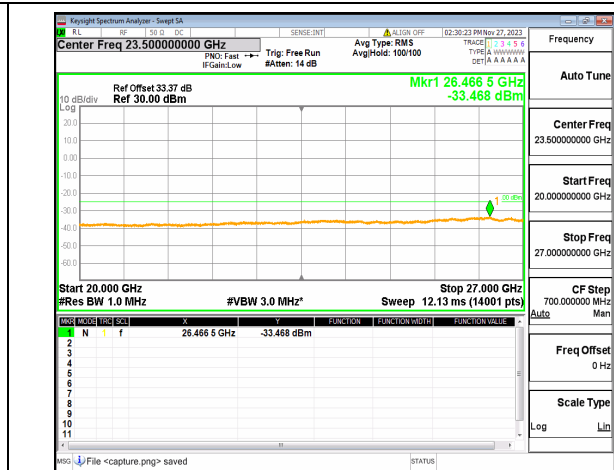

n41 (20GHz-27GHz) 50M DFT-s-OFDM BPSK
Edge_1RB_Left High

n41 (20GHz-27GHz) 50M DFT-s-OFDM BPSK
Edge_1RB_Right_High