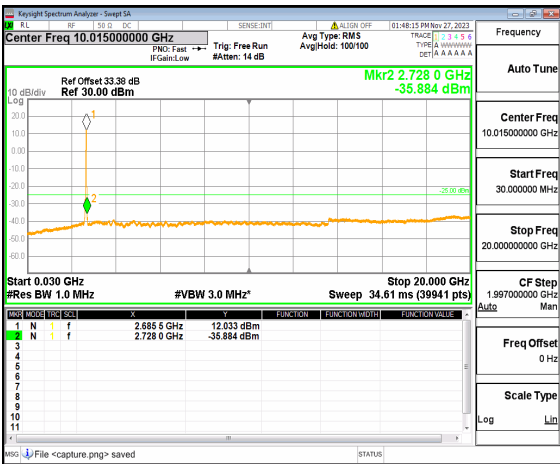

n41 (30MHz-20GHz) 30M DFT-s-OFDM BPSK
Edge_1RB_Left High

n41 (20GHz-27GHz) 30M DFT-s-OFDM BPSK
Edge_1RB_Left High

n41 (30MHz-20GHz) 30M DFT-s-OFDM BPSK Edge_1RB_Right_High

n41 (20GHz-27GHz) 30M DFT-s-OFDM BPSK Edge_1RB_Right_High