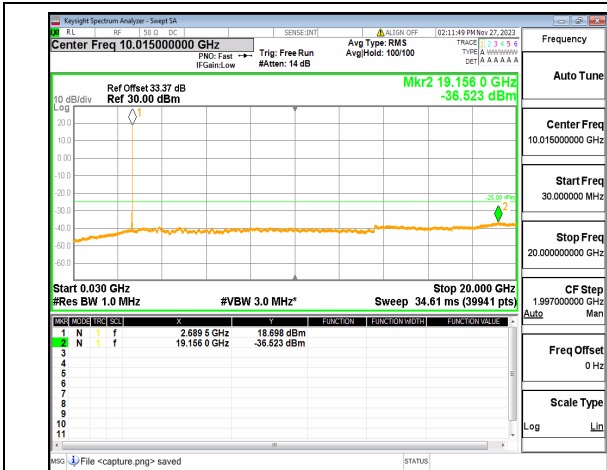

n41 (30MHz-20GHz) 40M DFT-s-OFDM QPSK
Outer_Full_High

n41 (20GHz-27GHz) 40M DFT-s-OFDM QPSK
Outer_Full_High

n41 (30MHz-20GHz) 40M DFT-s-OFDM QPSK
Edge_1RB_Left_High

n41 (20GHz-27GHz) 40M DFT-s-OFDM QPSK
Edge_1RB_Left_High