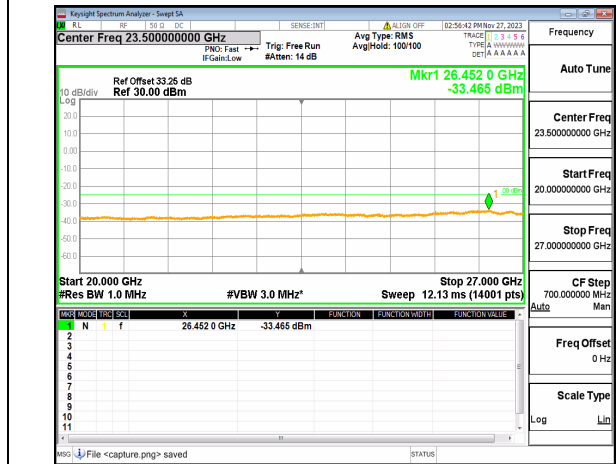

n41 (20GHz-27GHz) 60M DFT-s-OFDM QPSK
Edge_1RB_Right_High

n41 (20GHz-27GHz) 70M DFT-s-OFDM BPSK
Outer_Full_Low