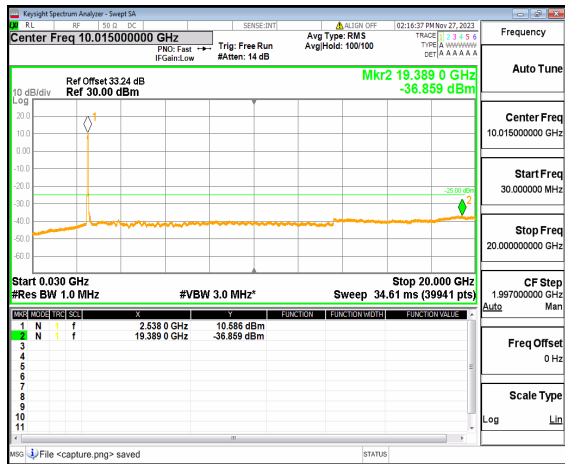

n41 (30MHz-20GHz) 50M DFT-s-OFDM BPSK
Edge_1RB_Left_Low

n41 (20GHz-27GHz) 50M DFT-s-OFDM BPSK
Edge_1RB_Left_Low

n41 (30MHz-20GHz) 50M DFT-s-OFDM BPSK
Edge_1RB_Right_Low

n41 (20GHz-27GHz) 50M DFT-s-OFDM BPSK
Edge_1RB_Right_Low