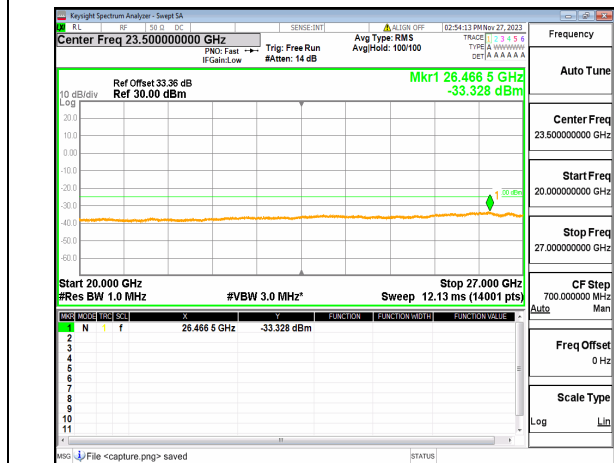

n41 (20GHz-27GHz) 60M DFT-s-OFDM QPSK
Outer_Full_High

n41 (20GHz-27GHz) 60M DFT-s-OFDM QPSK
Edge_1RB_Left_High