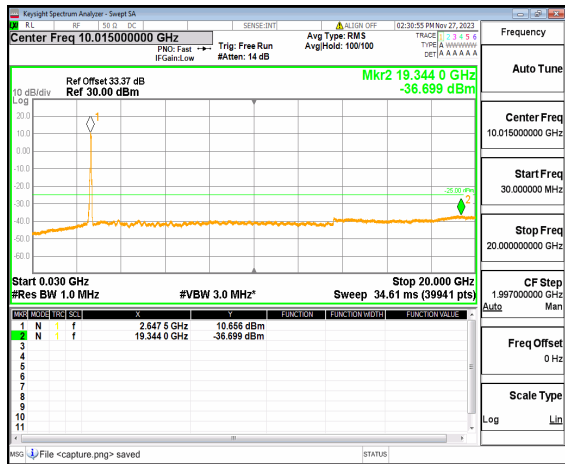

n41 (30MHz-20GHz) 50M DFT-s-OFDM BPSK
Edge_1RB_Left High

n41 (20GHz-27GHz) 50M DFT-s-OFDM BPSK
Edge_1RB_Left High

n41 (30MHz-20GHz) 50M DFT-s-OFDM BPSK
Edge_1RB_Right_High

n41 (20GHz-27GHz) 50M DFT-s-OFDM BPSK
Edge_1RB_Right_High