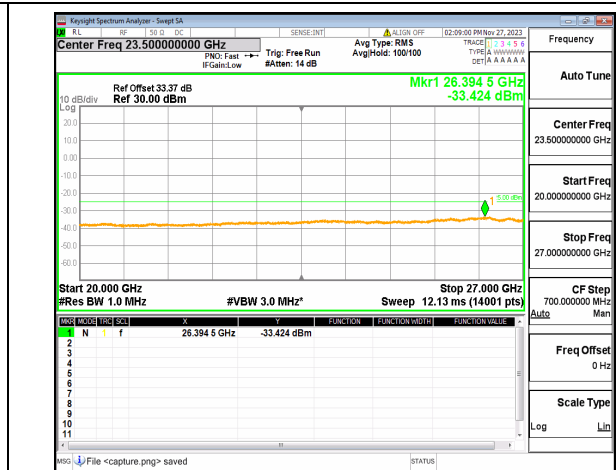

n41 (20GHz-27GHz) 40M DFT-s-OFDM BPSK
Edge_1RB_Left High

n41 (20GHz-27GHz) 40M DFT-s-OFDM BPSK
Edge_1RB_Right_High