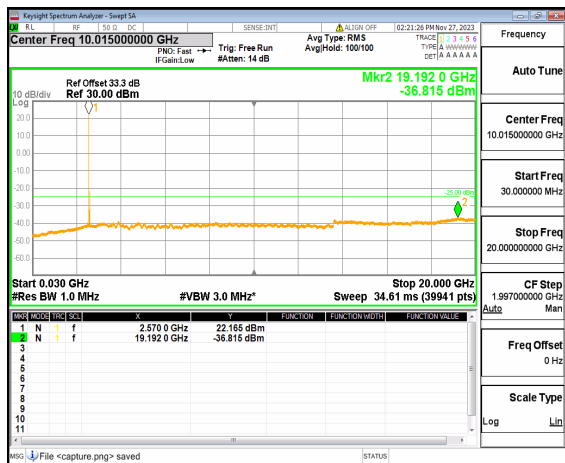

n41 (30MHz-20GHz) 50M DFT-s-OFDM QPSK
Edge_1RB_Right Low

n41 (20GHz-27GHz) 50M DFT-s-OFDM QPSK
Edge_1RB_Right Low

n41 (30MHz-20GHz) 50M DFT-s-OFDM BPSK
Outer_Full Mid

n41 (20GHz-27GHz) 50M DFT-s-OFDM BPSK
Outer_Full Mid