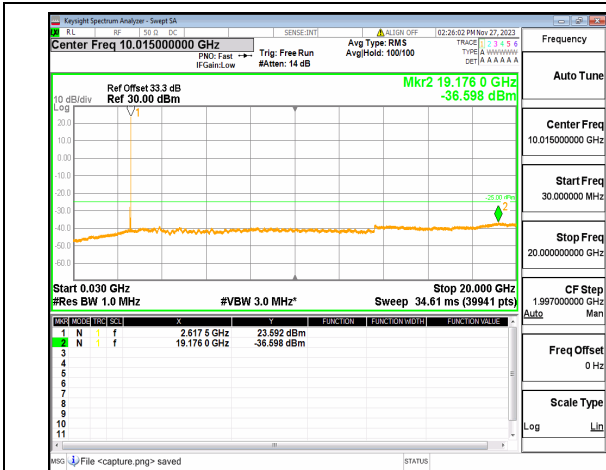

n41 (30MHz-20GHz) 50M DFT-s-OFDM QPSK
Outer_Full Mid

n41 (20GHz-27GHz) 50M DFT-s-OFDM QPSK
Outer_Full Mid

n41 (30MHz-20GHz) 50M DFT-s-OFDM QPSK
Edge_1RB_Left Mid

n41 (20GHz-27GHz) 50M DFT-s-OFDM QPSK
Edge_1RB_Left Mid