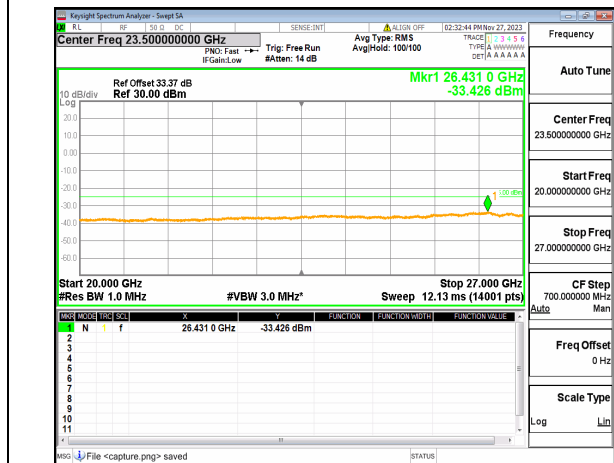

n41 (20GHz-27GHz) 50M DFT-s-OFDM QPSK
Outer_Full_High

n41 (20GHz-27GHz) 50M DFT-s-OFDM QPSK
Edge_1RB_Left_High