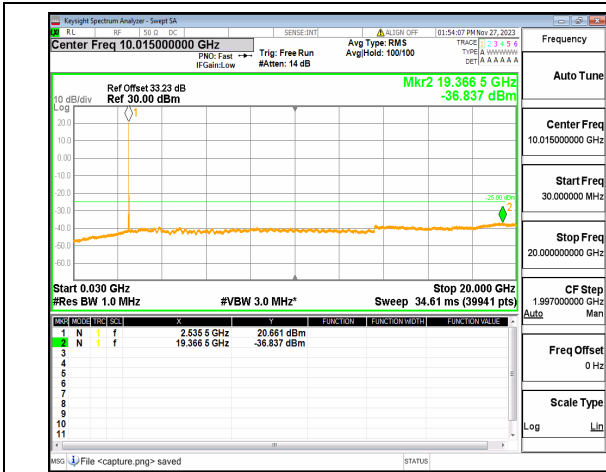

n41 (30MHz-20GHz) 40M DFT-s-OFDM BPSK
Edge_1RB_Right_Low