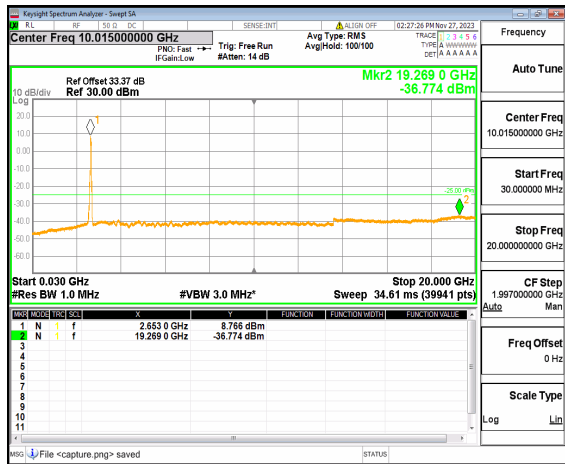

n41 (30MHz-20GHz) 50M DFT-s-OFDM QPSK
Edge_1RB_Right Mid

n41 (30MHz-20GHz) 50M DFT-s-OFDM BPSK
Outer_Full High