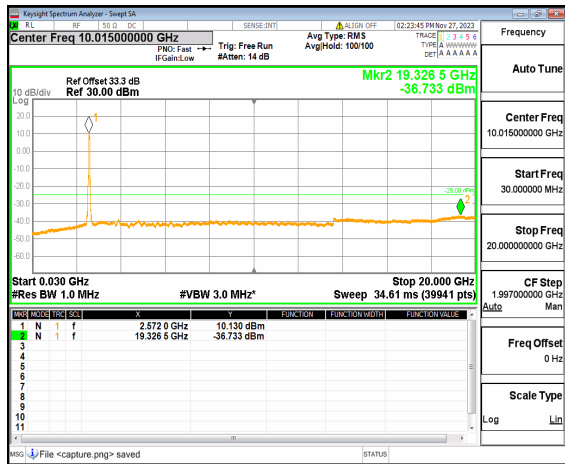

n41 (30MHz-20GHz) 50M DFT-s-OFDM BPSK
Edge_1RB_Left Mid

n41 (20GHz-27GHz) 50M DFT-s-OFDM BPSK
Edge_1RB_Left Mid

n41 (30MHz-20GHz) 50M DFT-s-OFDM BPSK
Edge_1RB_Right Mid

n41 (20GHz-27GHz) 50M DFT-s-OFDM BPSK
Edge_1RB_Right Mid