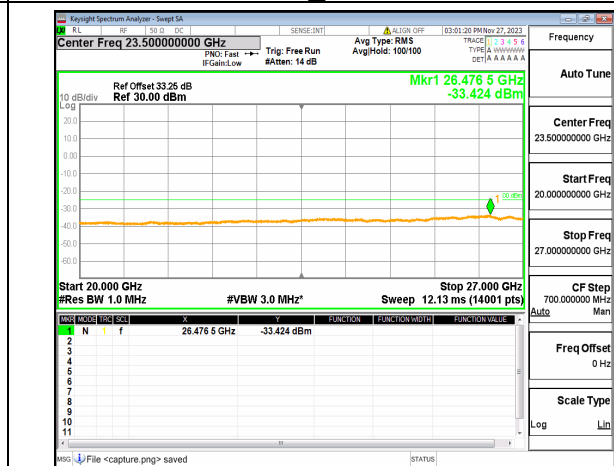

n41 (20GHz-27GHz) 70M DFT-s-OFDM QPSK
Outer_Full_Low

n41 (20GHz-27GHz) 70M DFT-s-OFDM QPSK
Edge_1RB_Left_Low