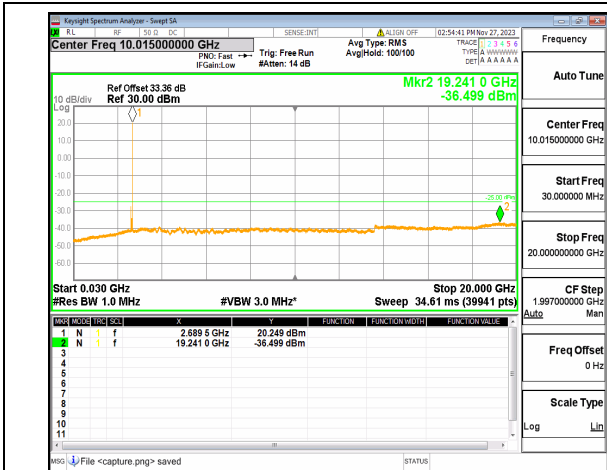

n41 (30MHz-20GHz) 60M DFT-s-OFDM QPSK
Outer_Full_High

n41 (20GHz-27GHz) 60M DFT-s-OFDM QPSK
Outer_Full_High

n41 (30MHz-20GHz) 60M DFT-s-OFDM QPSK
Edge_1RB_Left_High

n41 (20GHz-27GHz) 60M DFT-s-OFDM QPSK
Edge_1RB_Left_High