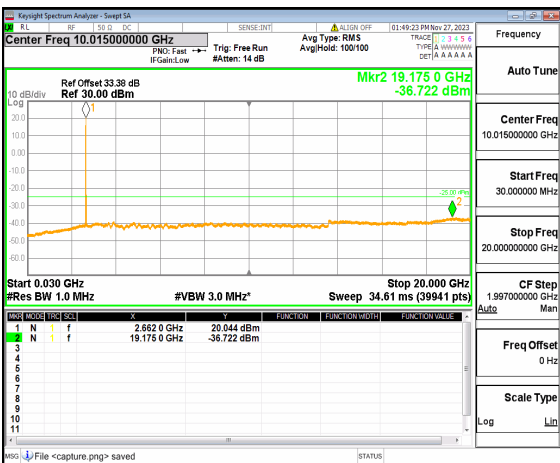

n41 (30MHz-20GHz) 30M DFT-s-OFDM QPSK Outer_Full_High

n41 (30MHz-20GHz) 30M DFT-s-OFDM QPSK Edge_1RB_Left_High