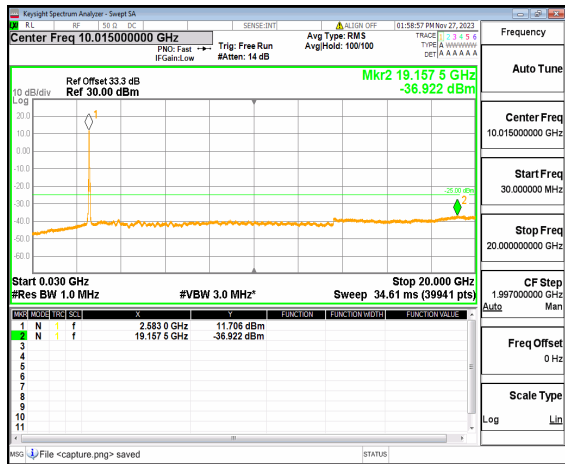

n41 (30MHz-20GHz) 40M DFT-s-OFDM QPSK
Edge_1RB_Right Low

n41 (30MHz-20GHz) 40M DFT-s-OFDM BPSK
Outer_Full Mid