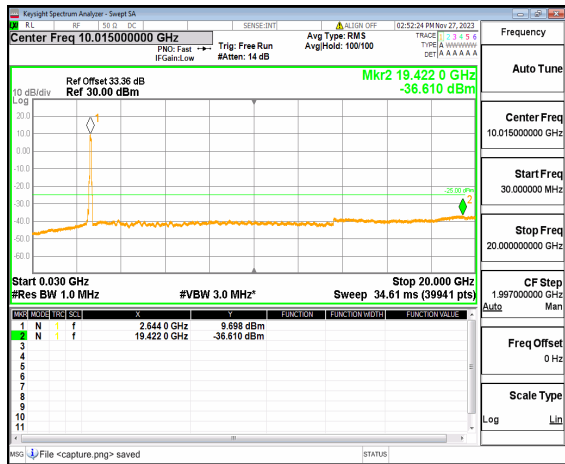

n41 (30MHz-20GHz) 60M DFT-s-OFDM BPSK
Edge_1RB_Left High

n41 (20GHz-27GHz) 60M DFT-s-OFDM BPSK
Edge_1RB_Left High

n41 (30MHz-20GHz) 60M DFT-s-OFDM BPSK
Edge_1RB_Right_High

n41 (20GHz-27GHz) 60M DFT-s-OFDM BPSK
Edge_1RB_Right_High