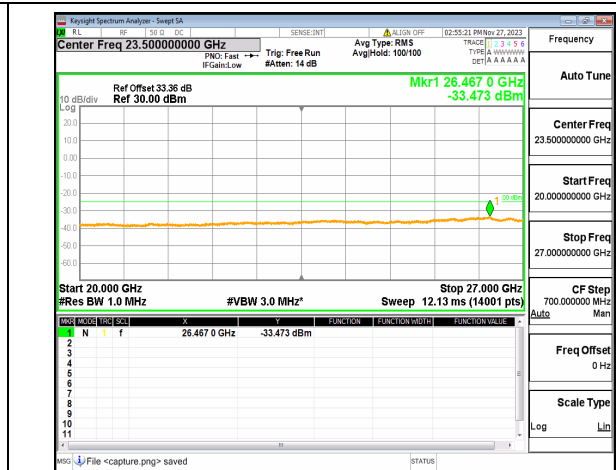

n41 (20GHz-27GHz) 60M DFT-s-OFDM QPSK
Edge_1RB_Left_High

n41 (20GHz-27GHz) 60M DFT-s-OFDM QPSK
Edge_1RB_Right_High