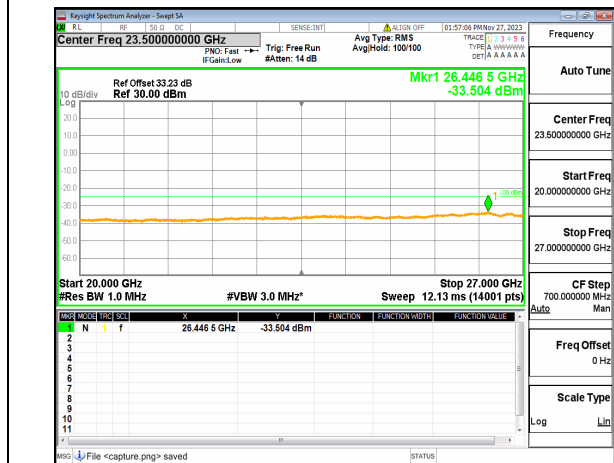

n41 (20GHz-27GHz) 40M DFT-s-OFDM QPSK
Outer_Full_Low

n41 (20GHz-27GHz) 40M DFT-s-OFDM QPSK
Edge_1RB_Left_Low