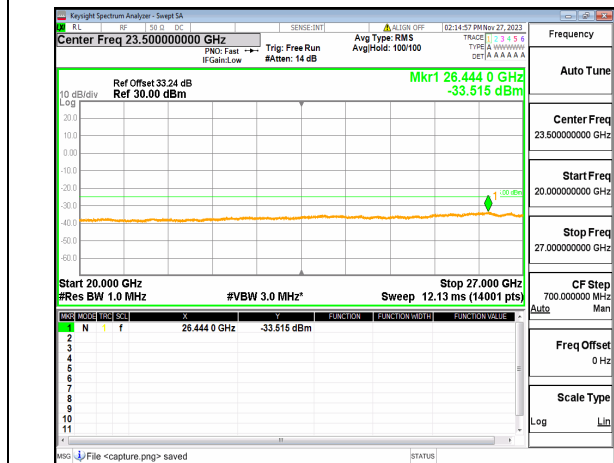

n41 (30MHz-20GHz) 40M DFT-s-OFDM QPSK
Edge_1RB_Right_High

n41 (20GHz-27GHz) 40M DFT-s-OFDM QPSK
Edge_1RB_Right_High

n41 (30MHz-20GHz) 50M DFT-s-OFDM BPSK
Outer_Full_Low

n41 (20GHz-27GHz) 50M DFT-s-OFDM BPSK
Outer_Full_Low

n41 (30MHz-20GHz) 50M DFT-s-OFDM BPSK
Edge_1RB_Left_Low

n41 (20GHz-27GHz) 50M DFT-s-OFDM BPSK
Edge_1RB_Left_Low

n41 (30MHz-20GHz) 50M DFT-s-OFDM BPSK
Edge_1RB_Right_Low

n41 (20GHz-27GHz) 50M DFT-s-OFDM BPSK
Edge_1RB_Right_Low