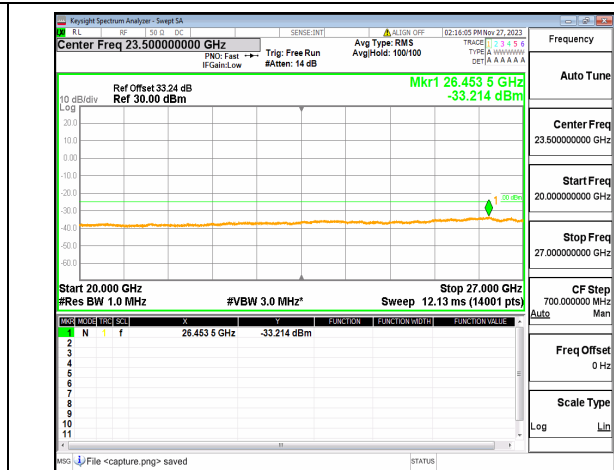

n41 (20GHz-27GHz) 50M DFT-s-OFDM BPSK
Edge_1RB_Left_Low

n41 (20GHz-27GHz) 50M DFT-s-OFDM BPSK
Edge_1RB_Right_Low