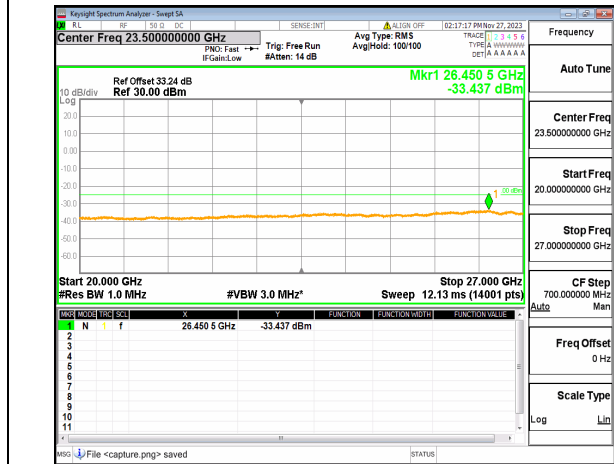

n41 (20GHz-27GHz) 50M DFT-s-OFDM BPSK
Edge_1RB_Right_Low

n41 (20GHz-27GHz) 50M DFT-s-OFDM QPSK
Outer_Full_Low