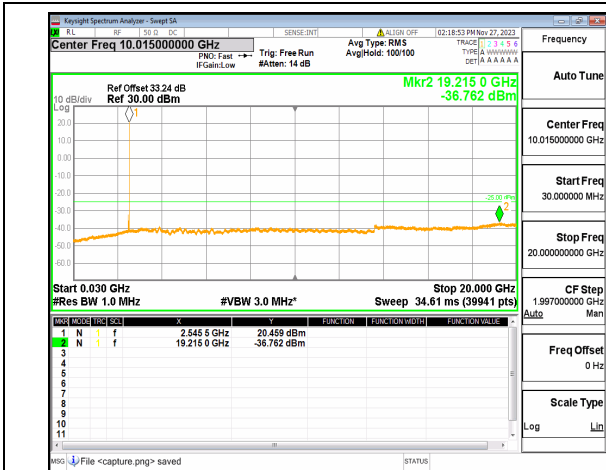

n41 (30MHz-20GHz) 50M DFT-s-OFDM QPSK
Outer_Full_Low

n41 (20GHz-27GHz) 50M DFT-s-OFDM QPSK
Outer_Full_Low

n41 (30MHz-20GHz) 50M DFT-s-OFDM QPSK
Edge_1RB_Left_Low

n41 (20GHz-27GHz) 50M DFT-s-OFDM QPSK
Edge_1RB_Left_Low