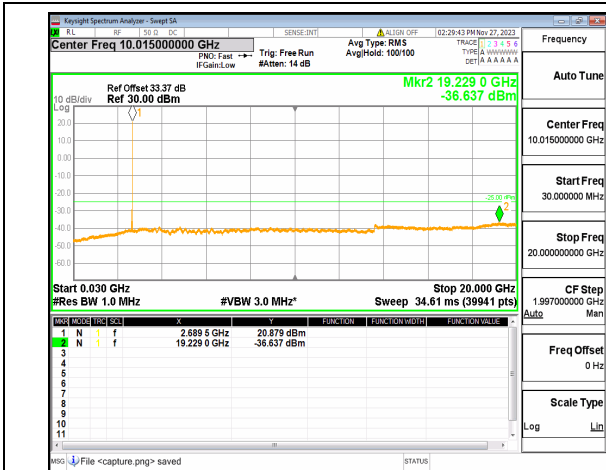

n41 (30MHz-20GHz) 50M DFT-s-OFDM BPSK
Edge_1RB_Right_High