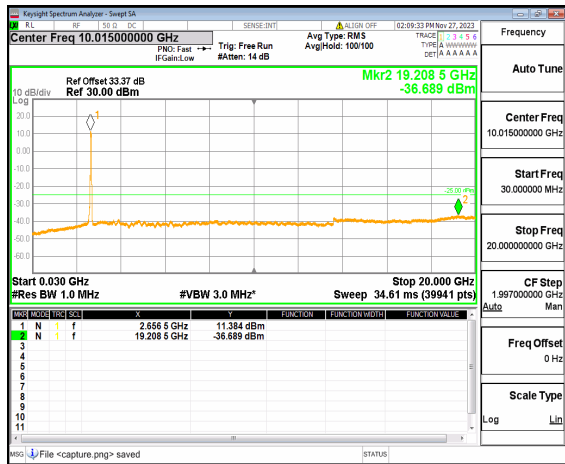

n41 (30MHz-20GHz) 40M DFT-s-OFDM BPSK
Edge_1RB_Left High

n41 (20GHz-27GHz) 40M DFT-s-OFDM BPSK
Edge_1RB_Left High

n41 (30MHz-20GHz) 40M DFT-s-OFDM BPSK
Edge_1RB_Right_High

n41 (20GHz-27GHz) 40M DFT-s-OFDM BPSK
Edge_1RB_Right_High