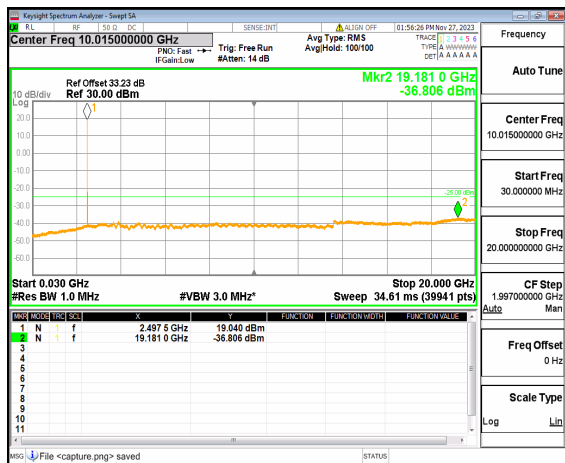

n41 (30MHz-20GHz) 40M DFT-s-OFDM QPSK
Outer_Full_Low

n41 (30MHz-20GHz) 40M DFT-s-OFDM QPSK
Edge_1RB_Left_Low