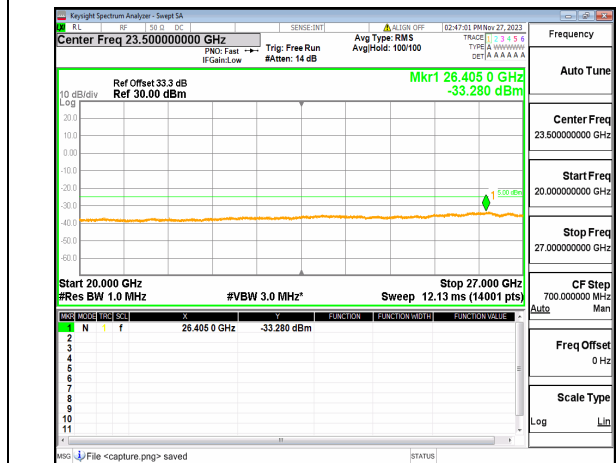

n41 (20GHz-27GHz) 60M DFT-s-OFDM QPSK
Outer_Full Mid

n41 (20GHz-27GHz) 60M DFT-s-OFDM QPSK
Edge_1RB_Left Mid