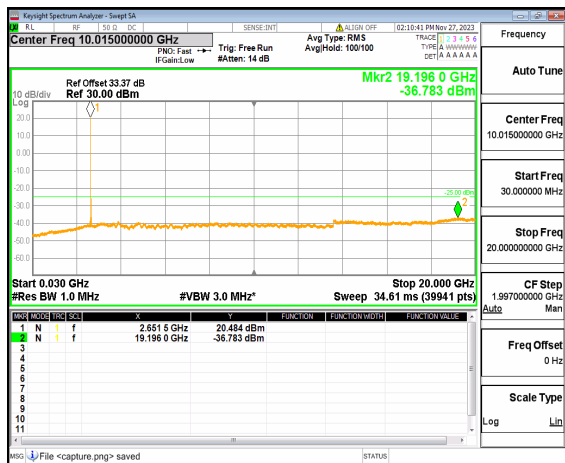

n41 (30MHz-20GHz) 40M DFT-s-OFDM QPSK
Outer_Full_High

n41 (30MHz-20GHz) 40M DFT-s-OFDM QPSK
Edge_1RB_Left_High