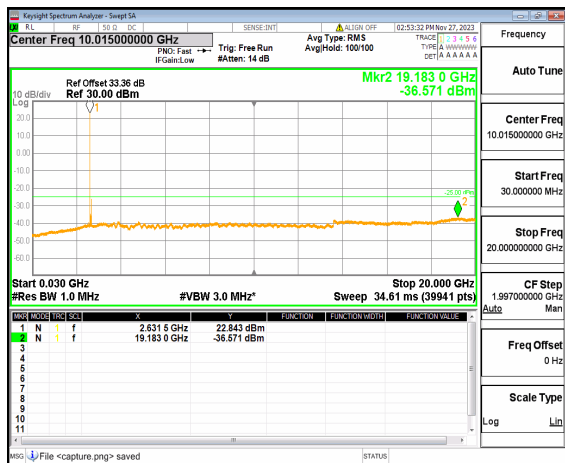

n41 (30MHz-20GHz) 60M DFT-s-OFDM QPSK
Outer_Full_High

n41 (30MHz-20GHz) 60M DFT-s-OFDM QPSK
Edge_1RB_Left_High