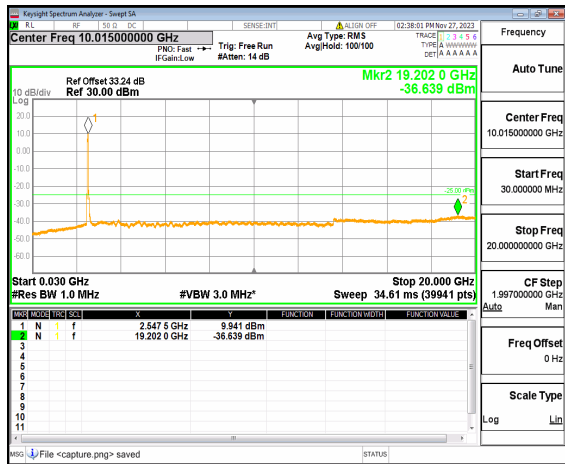

n41 (30MHz-20GHz) 60M DFT-s-OFDM BPSK
Edge_1RB_Left_Low

n41 (20GHz-27GHz) 60M DFT-s-OFDM BPSK
Edge_1RB_Left_Low

n41 (30MHz-20GHz) 60M DFT-s-OFDM BPSK
Edge_1RB_Right_Low

n41 (20GHz-27GHz) 60M DFT-s-OFDM BPSK
Edge_1RB_Right_Low