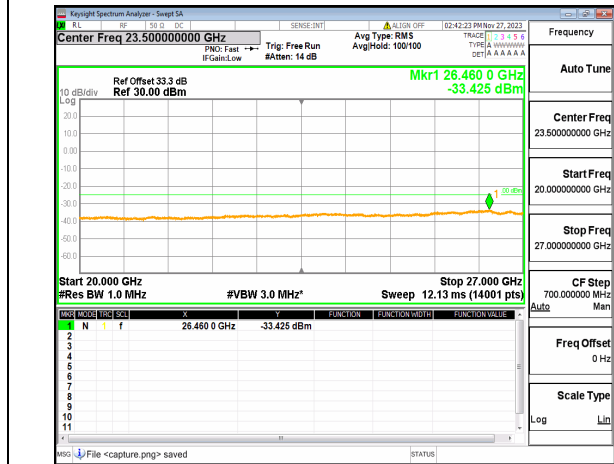

n41 (20GHz-27GHz) 60M DFT-s-OFDM QPSK
Edge_1RB_Right Low

n41 (20GHz-27GHz) 60M DFT-s-OFDM BPSK
Outer_Full Mid