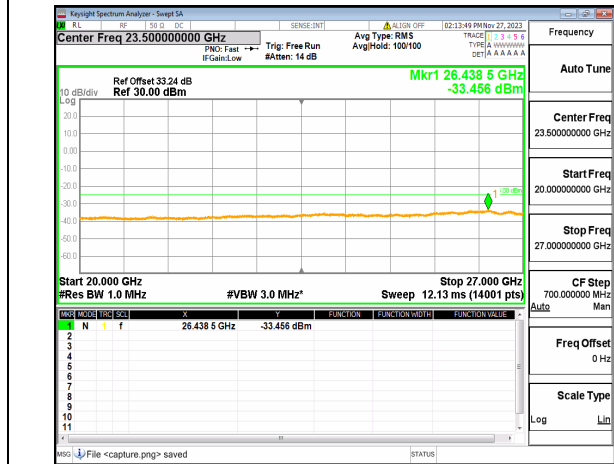

n41 (20GHz-27GHz) 40M DFT-s-OFDM QPSK
Edge_1RB_Right_High

n41 (20GHz-27GHz) 50M DFT-s-OFDM BPSK
Outer_Full_Low