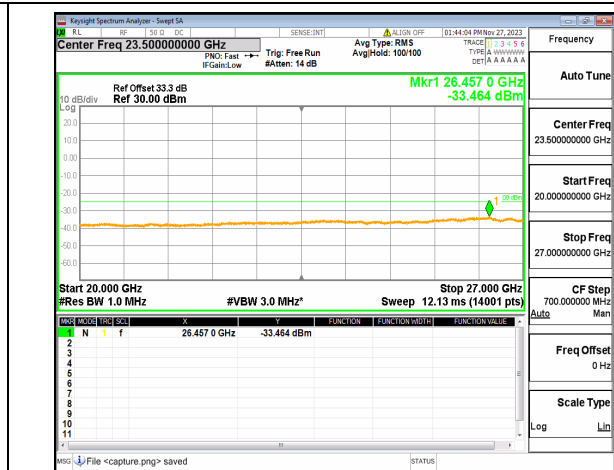

n41 (30MHz-20GHz) 30M DFT-s-OFDM QPSK
Edge_1RB_Right Mid

n41 (20GHz-27GHz) 30M DFT-s-OFDM QPSK
Edge_1RB_Right Mid

n41 (30MHz-20GHz) 30M DFT-s-OFDM BPSK
Outer_Full High

n41 (20GHz-27GHz) 30M DFT-s-OFDM BPSK
Outer_Full High

n41 (30MHz-20GHz) 30M DFT-s-OFDM BPSK
Edge_1RB_Left High

n41 (20GHz-27GHz) 30M DFT-s-OFDM BPSK
Edge_1RB_Left High

n41 (30MHz-20GHz) 30M DFT-s-OFDM BPSK Edge_1RB_Right_High

n41 (20GHz-27GHz) 30M DFT-s-OFDM BPSK Edge_1RB_Right_High