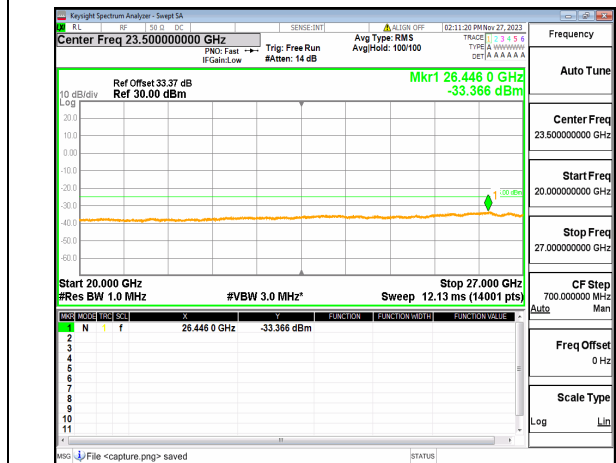

n41 (20GHz-27GHz) 40M DFT-s-OFDM QPSK
Outer_Full_High

n41 (20GHz-27GHz) 40M DFT-s-OFDM QPSK
Edge_1RB_Left_High