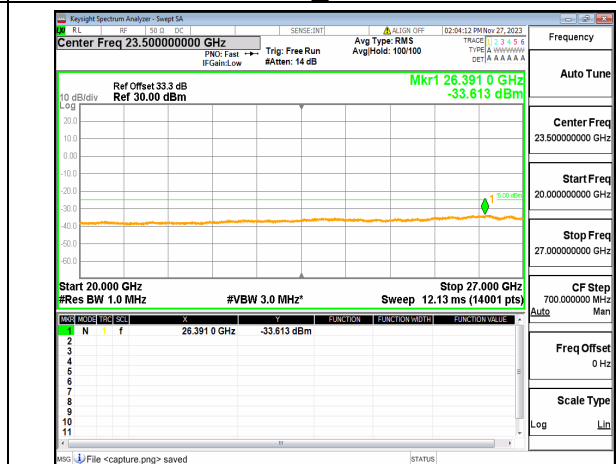

n41 (20GHz-27GHz) 40M DFT-s-OFDM QPSK
Outer_Full Mid

n41 (20GHz-27GHz) 40M DFT-s-OFDM QPSK
Edge_1RB_Left Mid