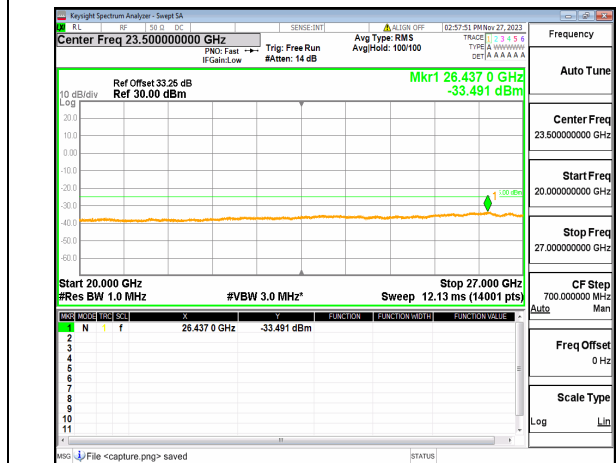

n41 (20GHz-27GHz) 70M DFT-s-OFDM BPSK
Outer_Full_Low

n41 (20GHz-27GHz) 70M DFT-s-OFDM BPSK
Edge_1RB_Left_Low