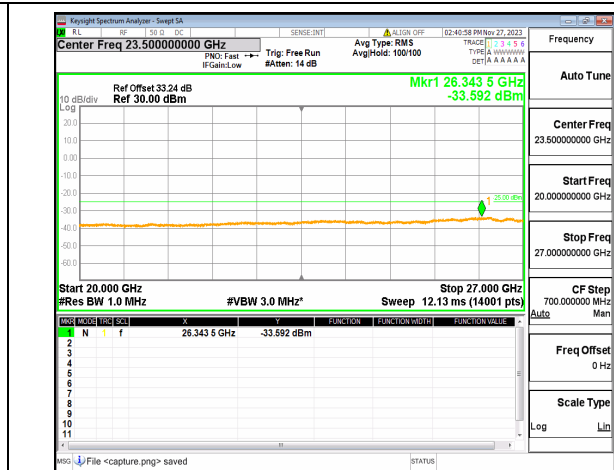

n41 (20GHz-27GHz) 60M DFT-s-OFDM QPSK
Edge_1RB_Left_Low

n41 (20GHz-27GHz) 60M DFT-s-OFDM QPSK
Edge_1RB_Right Low