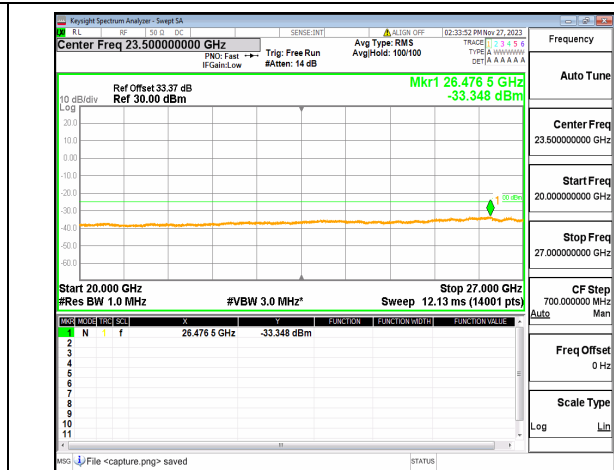

n41 (20GHz-27GHz) 50M DFT-s-OFDM QPSK
Edge_1RB_Left_High

n41 (20GHz-27GHz) 50M DFT-s-OFDM QPSK
Edge_1RB_Right_High