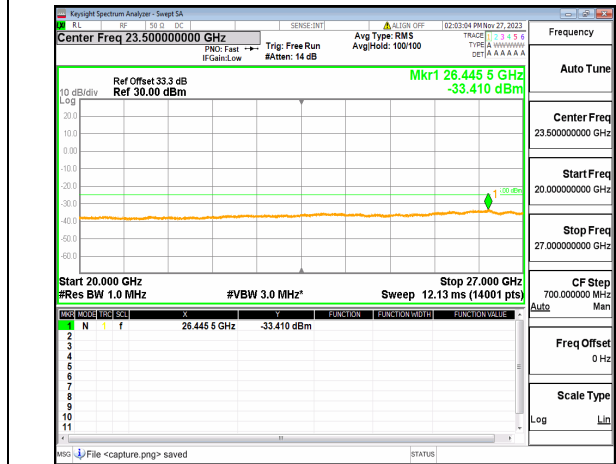

n41 (20GHz-27GHz) 40M DFT-s-OFDM BPSK
Edge_1RB_Right Mid

n41 (20GHz-27GHz) 40M DFT-s-OFDM QPSK
Outer_Full Mid