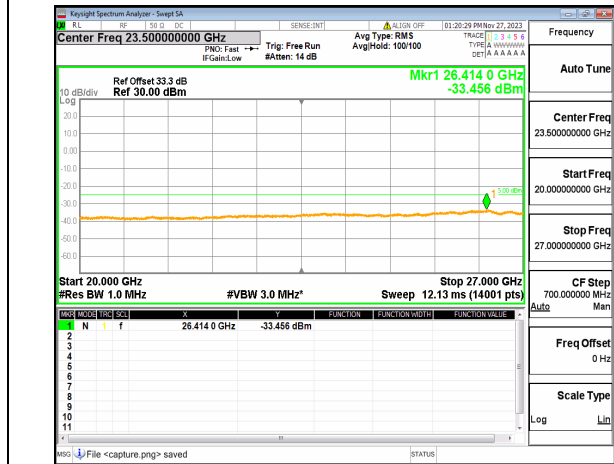

n41 (20GHz-27GHz) 20M DFT-s-OFDM BPSK
Edge_1RB_Right Mid

n41 (20GHz-27GHz) 20M DFT-s-OFDM QPSK
Outer_Full Mid