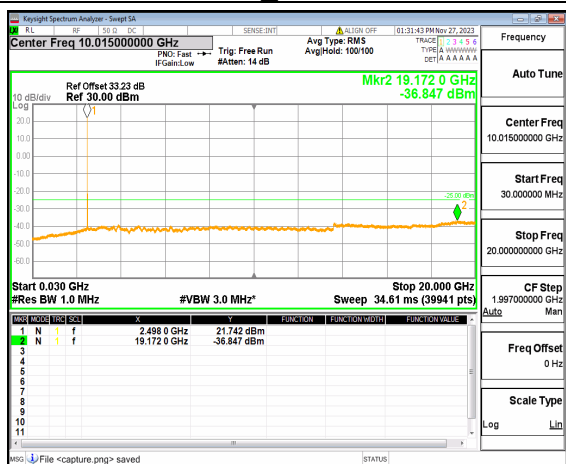

n41 (30MHz-20GHz) 20M DFT-s-OFDM QPSK
Edge_1RB_Right_High

n41 (20GHz-27GHz) 20M DFT-s-OFDM QPSK
Edge_1RB_Right_High

n41 (30MHz-20GHz) 30M DFT-s-OFDM BPSK
Outer_Full_Low

n41 (20GHz-27GHz) 30M DFT-s-OFDM BPSK
Outer_Full_Low