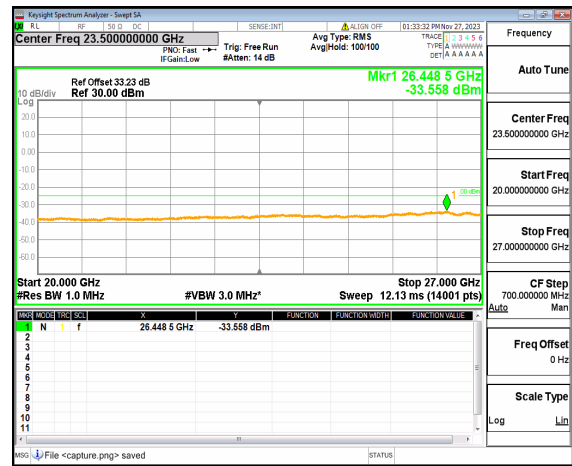

n41 (20GHz-27GHz) 30M DFT-s-OFDM BPSK
Edge_1RB_Left_Low

n41 (20GHz-27GHz) 30M DFT-s-OFDM BPSK
Edge_1RB_Right_Low