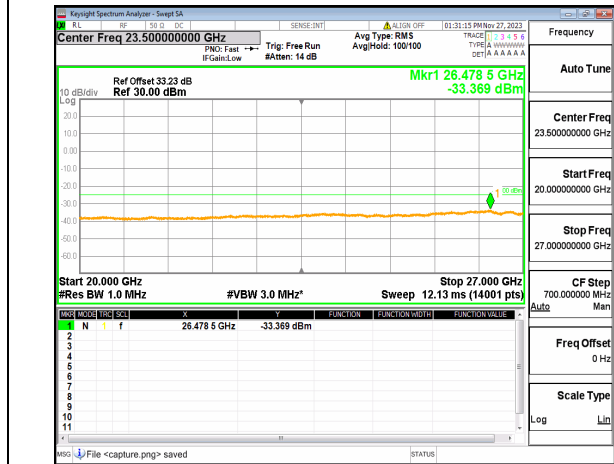

n41 (20GHz-27GHz) 20M DFT-s-OFDM QPSK
Edge_1RB_Right_High

n41 (20GHz-27GHz) 30M DFT-s-OFDM BPSK
Outer_Full_Low