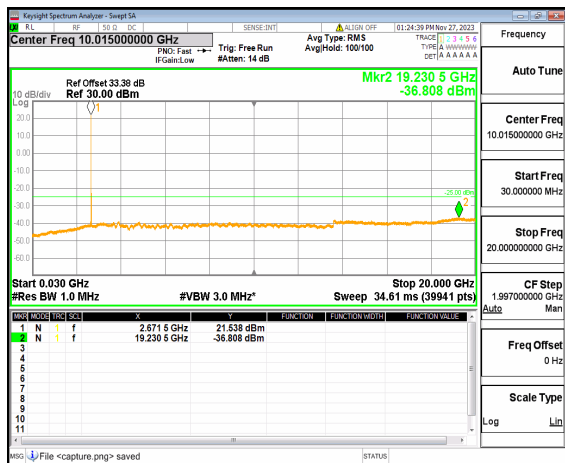

n41 (30MHz-20GHz) 20M DFT-s-OFDM QPSK
Edge_1RB_Right Mid

n41 (20GHz-27GHz) 20M DFT-s-OFDM QPSK
Edge_1RB_Right Mid

n41 (30MHz-20GHz) 20M DFT-s-OFDM BPSK
Outer_Full High

n41 (20GHz-27GHz) 20M DFT-s-OFDM BPSK
Outer_Full High

n41 (30MHz-20GHz) 20M DFT-s-OFDM BPSK
Edge_1RB_Left High

n41 (20GHz-27GHz) 20M DFT-s-OFDM BPSK
Edge_1RB_Left High

n41 (30MHz-20GHz) 20M DFT-s-OFDM BPSK
Edge_1RB_Right_High

n41 (20GHz-27GHz) 20M DFT-s-OFDM BPSK
Edge_1RB_Right_High