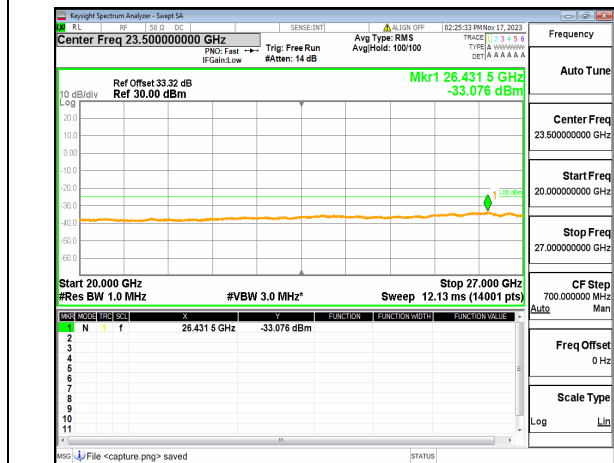

n38 (20GHz-27GHz) 20M DFT-s-OFDM BPSK
Edge_1RB_Right_High

n38 (20GHz-27GHz) 20M DFT-s-OFDM QPSK
Edge_1RB_Left_High