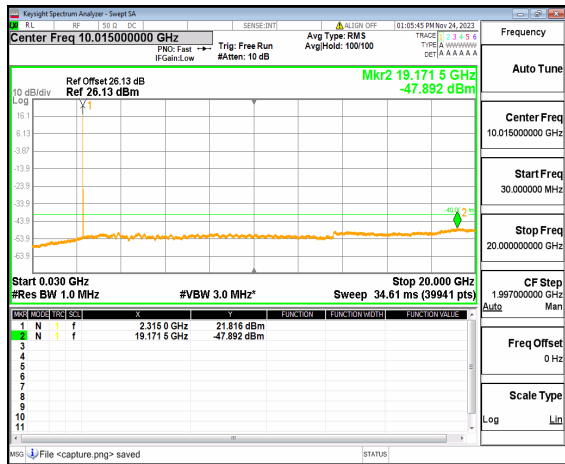

n30 (30MHz-20GHz) 10M DFT-s-OFDM BPSK
Edge_1RB_Left Mid

n30 (20GHz-24GHz) 10M DFT-s-OFDM BPSK
Edge_1RB_Left Mid

n30 (30MHz-20GHz) 10M DFT-s-OFDM BPSK
Edge_1RB_Right Mid

n30 (20GHz-24GHz) 10M DFT-s-OFDM BPSK
Edge_1RB_Right Mid

n38 (30MHz-20GHz) 20M DFT-s-OFDM BPSK
Edge_1RB_Left_Low

n38 (20GHz-27GHz) 20M DFT-s-OFDM BPSK
Edge_1RB_Left_Low

n38 (30MHz-20GHz) 20M DFT-s-OFDM BPSK
Edge_1RB_Right_Low

n38 (20GHz-27GHz) 20M DFT-s-OFDM BPSK
Edge_1RB_Right_Low