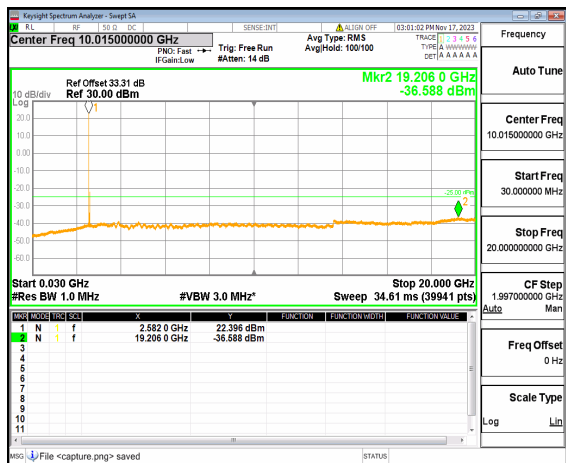

n38 (30MHz-20GHz) 40M DFT-s-OFDM BPSK
Edge_1RB_Left_High

n38 (20GHz-27GHz) 40M DFT-s-OFDM BPSK
Edge_1RB_Left_High

n38 (30MHz-20GHz) 40M DFT-s-OFDM BPSK
Edge_1RB_Right_High

n38 (20GHz-27GHz) 40M DFT-s-OFDM BPSK
Edge_1RB_Right_High