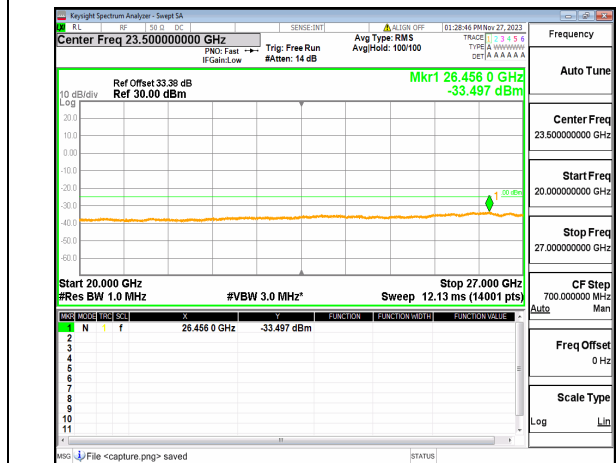

n41 (20GHz-27GHz) 20M DFT-s-OFDM QPSK
Outer_Full_High

n41 (20GHz-27GHz) 20M DFT-s-OFDM QPSK
Edge_1RB_Left_High