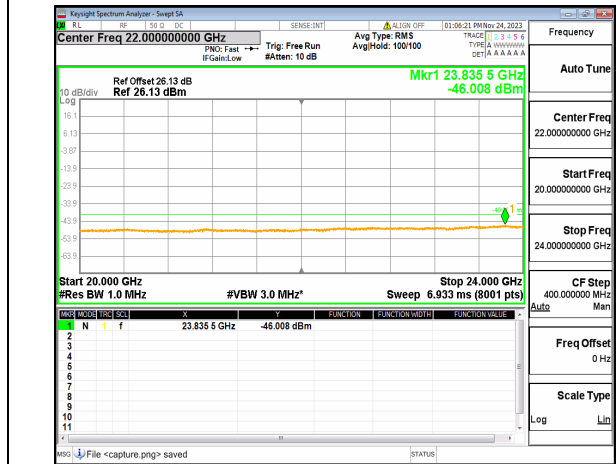

n30 (30MHz-20GHz) 10M DFT-s-OFDM BPSK
Edge_1RB_Left Mid

n30 (20GHz-24GHz) 10M DFT-s-OFDM BPSK
Edge_1RB_Left Mid

n30 (30MHz-20GHz) 10M DFT-s-OFDM BPSK
Edge_1RB_Right Mid

n30 (20GHz-24GHz) 10M DFT-s-OFDM BPSK
Edge_1RB_Right Mid

n38 (30MHz-20GHz) 20M DFT-s-OFDM BPSK
Edge_1RB_Left_Low

n38 (20GHz-27GHz) 20M DFT-s-OFDM BPSK
Edge_1RB_Left_Low

n38 (30MHz-20GHz) 20M DFT-s-OFDM BPSK
Edge_1RB_Right_Low

n38 (20GHz-27GHz) 20M DFT-s-OFDM BPSK
Edge_1RB_Right_Low