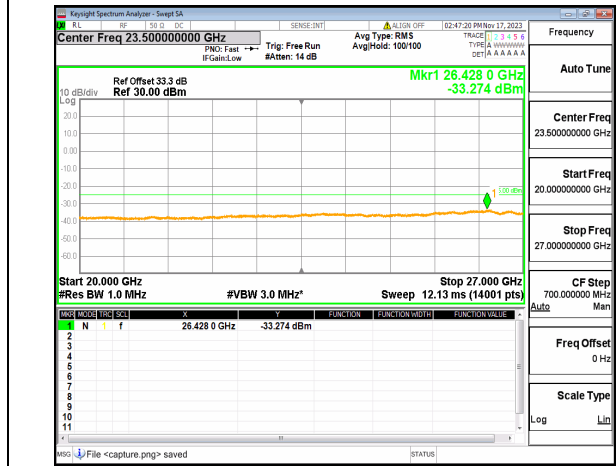

n38 (20GHz-27GHz) 40M DFT-s-OFDM QPSK
Edge_1RB_Left Low

n38 (20GHz-27GHz) 40M DFT-s-OFDM QPSK
Edge_1RB_Right Low