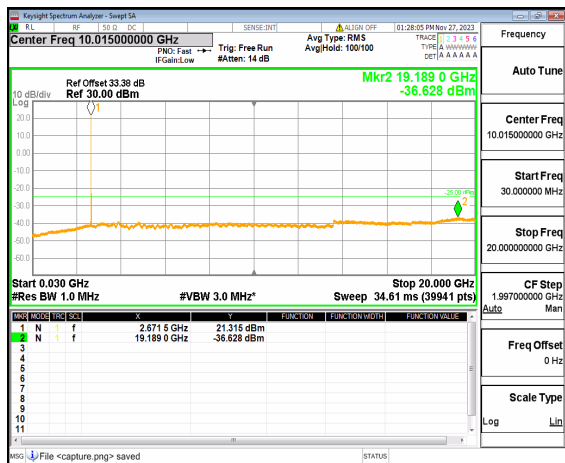

n41 (30MHz-20GHz) 20M DFT-s-OFDM QPSK
Outer_Full_High

n41 (30MHz-20GHz) 20M DFT-s-OFDM QPSK
Edge_1RB_Left_High