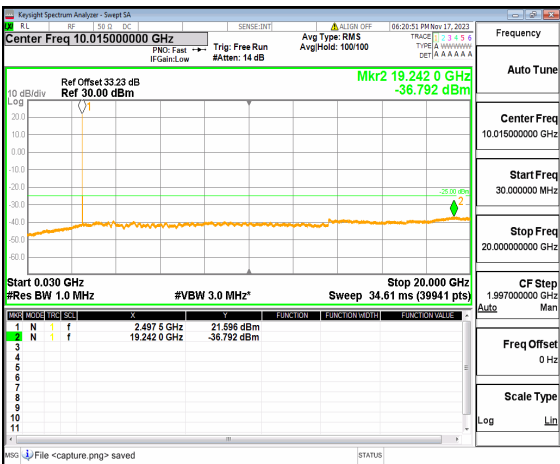

n41 (30MHz-20GHz) 20M DFT-s-OFDM BPSK
Edge_1RB_Left_Low

n41 (20GHz-27GHz) 20M DFT-s-OFDM BPSK
Edge_1RB_Left_Low

n41 (30MHz-20GHz) 20M DFT-s-OFDM BPSK
Edge_1RB_Right_Low

n41 (20GHz-27GHz) 20M DFT-s-OFDM BPSK
Edge_1RB_Right_Low