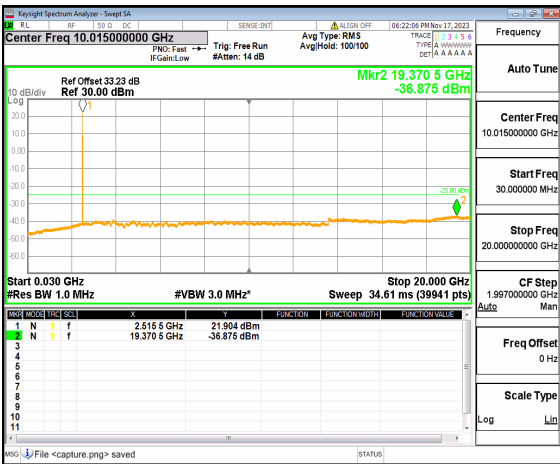

n41 (30MHz-20GHz) 20M DFT-s-OFDM QPSK
Edge_1RB_Left Low

n41 (30MHz-20GHz) 20M DFT-s-OFDM QPSK
Edge_1RB_Right Low