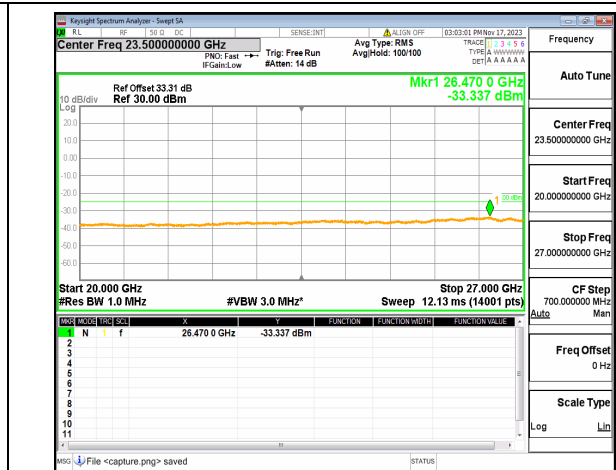

n38 (20GHz-27GHz) 40M DFT-s-OFDM QPSK
Edge_1RB_Left_High

n38 (20GHz-27GHz) 40M DFT-s-OFDM QPSK
Edge_1RB_Right_High