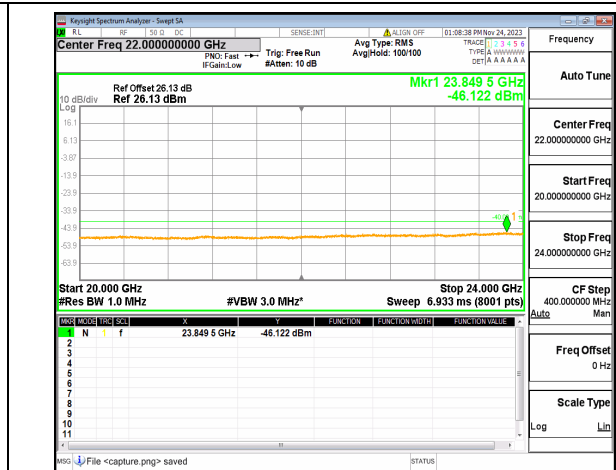

n30 (20GHz-24GHz) 10M DFT-s-OFDM QPSK
Edge_1RB_Left Mid

n30 (20GHz-24GHz) 10M DFT-s-OFDM QPSK
Edge_1RB_Right_Mid