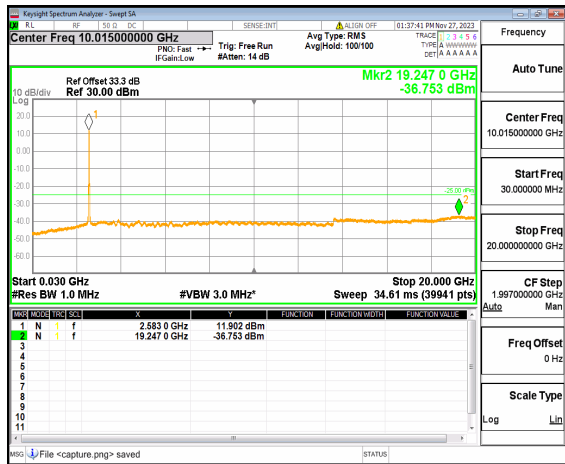

n41 (30MHz-20GHz) 30M DFT-s-OFDM QPSK
Edge_1RB_Right Low

n41 (30MHz-20GHz) 30M DFT-s-OFDM BPSK
Outer_Full Mid