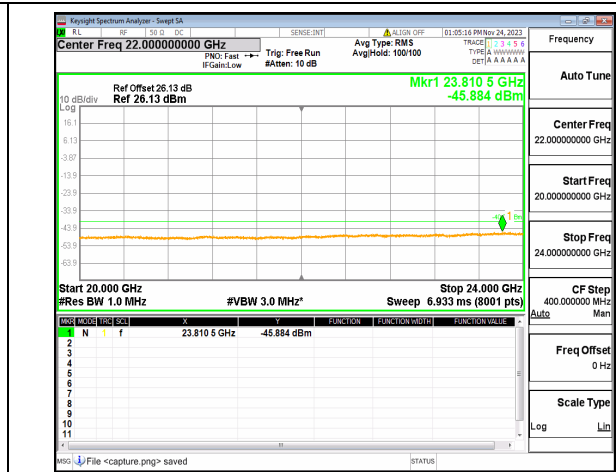

n30 (30MHz-20GHz) 10M DFT-s-OFDM BPSK
Edge_1RB_Left Mid

n30 (20GHz-24GHz) 10M DFT-s-OFDM BPSK
Edge_1RB_Left Mid

n30 (30MHz-20GHz) 10M DFT-s-OFDM BPSK
Edge_1RB_Right Mid

n30 (20GHz-24GHz) 10M DFT-s-OFDM BPSK
Edge_1RB_Right Mid