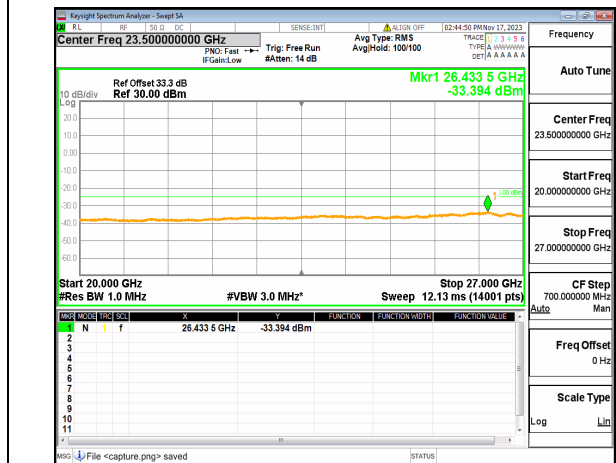

n38 (30MHz-20GHz) 30M DFT-s-OFDM BPSK
Edge_1RB_Left_High

n38 (20GHz-27GHz) 30M DFT-s-OFDM BPSK
Edge_1RB_Left_High

n38 (30MHz-20GHz) 30M DFT-s-OFDM BPSK
Edge_1RB_Right_High

n38 (20GHz-27GHz) 30M DFT-s-OFDM BPSK
Edge_1RB_Right_High

n38 (30MHz-20GHz) 30M DFT-s-OFDM QPSK
Edge_1RB_Left_High

n38 (20GHz-27GHz) 30M DFT-s-OFDM QPSK
Edge_1RB_Left_High

n38 (30MHz-20GHz) 30M DFT-s-OFDM QPSK
Edge_1RB_Right_High

n38 (20GHz-27GHz) 30M DFT-s-OFDM QPSK
Edge_1RB_Right_High

n38 (30MHz-20GHz) 40M DFT-s-OFDM BPSK
Edge_1RB_Left_Low

n38 (20GHz-27GHz) 40M DFT-s-OFDM BPSK
Edge_1RB_Left_Low

n38 (30MHz-20GHz) 40M DFT-s-OFDM BPSK
Edge_1RB_Right_Low

n38 (20GHz-27GHz) 40M DFT-s-OFDM BPSK
Edge_1RB_Right_Low