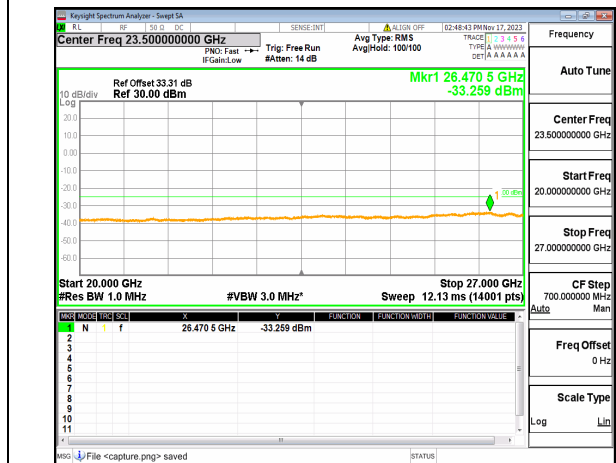

n38 (20GHz-27GHz) 40M DFT-s-OFDM QPSK
Edge_1RB_Right Low

n38 (20GHz-27GHz) 40M DFT-s-OFDM BPSK
Edge_1RB_Left Mid