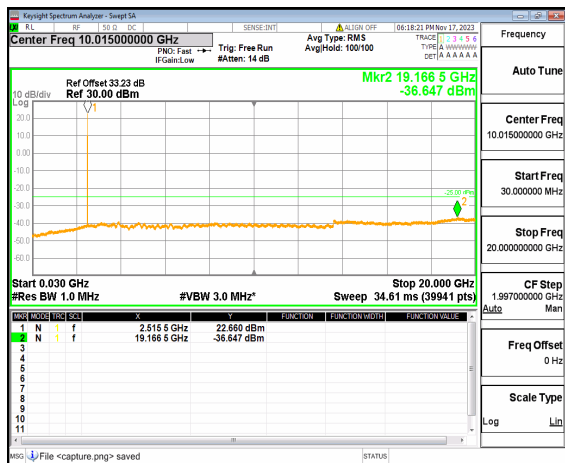

n38 (30MHz-20GHz) 40M DFT-s-OFDM BPSK
Edge_1RB_Left_High

n38 (20GHz-27GHz) 40M DFT-s-OFDM BPSK
Edge_1RB_Left_High

n38 (30MHz-20GHz) 40M DFT-s-OFDM BPSK
Edge_1RB_Right_High

n38 (20GHz-27GHz) 40M DFT-s-OFDM BPSK
Edge_1RB_Right_High

n38 (30MHz-20GHz) 40M DFT-s-OFDM QPSK
Edge_1RB_Left_High

n38 (20GHz-27GHz) 40M DFT-s-OFDM QPSK
Edge_1RB_Left_High

n38 (30MHz-20GHz) 40M DFT-s-OFDM QPSK
Edge_1RB_Right_High

n38 (20GHz-27GHz) 40M DFT-s-OFDM QPSK
Edge_1RB_Right_High

n41 (30MHz-20GHz) 20M DFT-s-OFDM BPSK
Edge_1RB_Left_Low

n41 (20GHz-27GHz) 20M DFT-s-OFDM BPSK
Edge_1RB_Left_Low

n41 (30MHz-20GHz) 20M DFT-s-OFDM BPSK
Edge_1RB_Right_Low

n41 (20GHz-27GHz) 20M DFT-s-OFDM BPSK
Edge_1RB_Right_Low