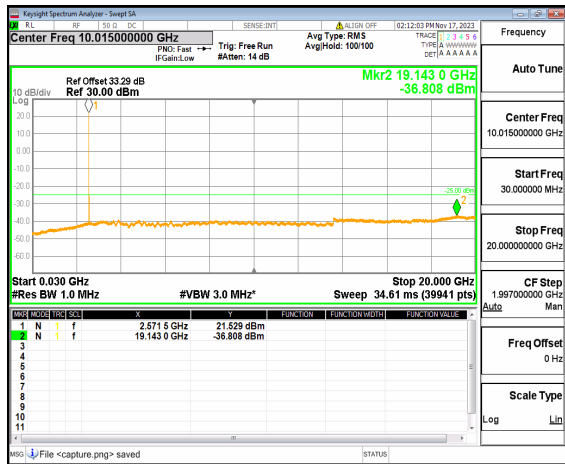

n30 (30MHz-20GHz) 10M DFT-s-OFDM BPSK
Edge_1RB_Left Mid

n30 (20GHz-24GHz) 10M DFT-s-OFDM BPSK
Edge_1RB_Left Mid

n30 (30MHz-20GHz) 10M DFT-s-OFDM BPSK
Edge_1RB_Right Mid

n30 (20GHz-24GHz) 10M DFT-s-OFDM BPSK
Edge_1RB_Right Mid

n30 (30MHz-20GHz) 10M DFT-s-OFDM QPSK
Edge_1RB_Left Mid

n30 (20GHz-24GHz) 10M DFT-s-OFDM QPSK
Edge_1RB_Left Mid

n30 (30MHz-20GHz) 10M DFT-s-OFDM QPSK
Edge_1RB_Right_Mid

n30 (20GHz-24GHz) 10M DFT-s-OFDM QPSK
Edge_1RB_Right_Mid

n38 (30MHz-20GHz) 20M DFT-s-OFDM BPSK
Edge_1RB_Left_Low

n38 (20GHz-27GHz) 20M DFT-s-OFDM BPSK
Edge_1RB_Left_Low

n38 (30MHz-20GHz) 20M DFT-s-OFDM BPSK
Edge_1RB_Right_Low

n38 (20GHz-27GHz) 20M DFT-s-OFDM BPSK
Edge_1RB_Right_Low