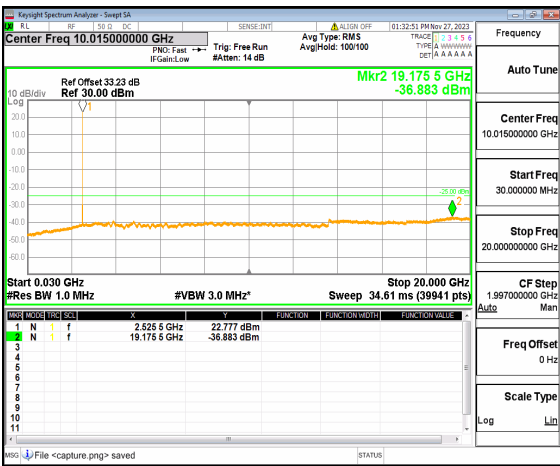

n41 (30MHz-20GHz) 30M DFT-s-OFDM BPSK
Edge_1RB_Right_Low