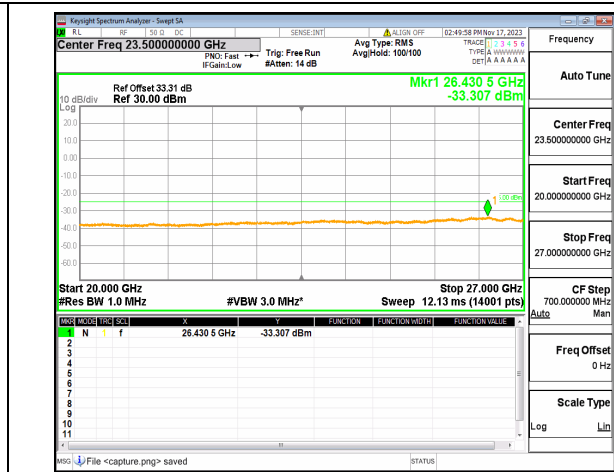

n38 (20GHz-27GHz) 40M DFT-s-OFDM BPSK
Edge_1RB_Left Mid

n38 (20GHz-27GHz) 40M DFT-s-OFDM BPSK
Edge_1RB_Right Mid