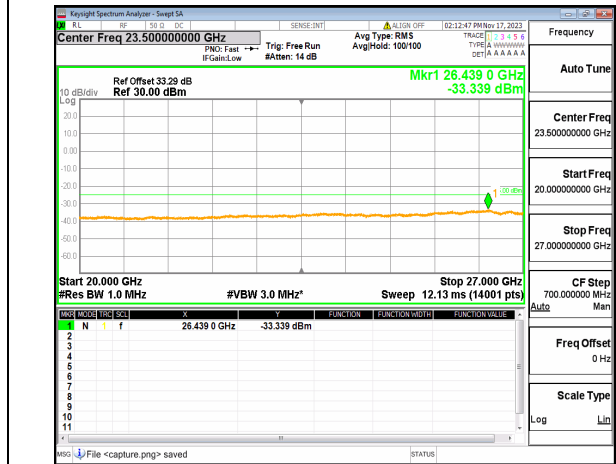

n30 (30MHz-20GHz) 10M DFT-s-OFDM BPSK
Edge_1RB_Left Mid

n30 (20GHz-24GHz) 10M DFT-s-OFDM BPSK
Edge_1RB_Left Mid

n30 (30MHz-20GHz) 10M DFT-s-OFDM BPSK
Edge_1RB_Right Mid

n30 (20GHz-24GHz) 10M DFT-s-OFDM BPSK
Edge_1RB_Right Mid

n30 (30MHz-20GHz) 10M DFT-s-OFDM QPSK
Edge_1RB_Left Mid

n30 (20GHz-24GHz) 10M DFT-s-OFDM QPSK
Edge_1RB_Left Mid

n30 (30MHz-20GHz) 10M DFT-s-OFDM QPSK
Edge_1RB_Right_Mid

n30 (20GHz-24GHz) 10M DFT-s-OFDM QPSK
Edge_1RB_Right_Mid

n38 (30MHz-20GHz) 20M DFT-s-OFDM BPSK
Edge_1RB_Left_Low

n38 (20GHz-27GHz) 20M DFT-s-OFDM BPSK
Edge_1RB_Left_Low

n38 (30MHz-20GHz) 20M DFT-s-OFDM BPSK
Edge_1RB_Right_Low

n38 (20GHz-27GHz) 20M DFT-s-OFDM BPSK
Edge_1RB_Right_Low