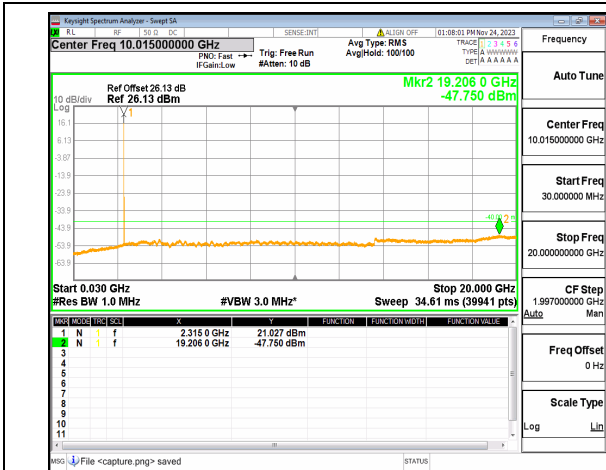

n30 (30MHz-20GHz) 10M DFT-s-OFDM QPSK
Edge_1RB_Right_Mid