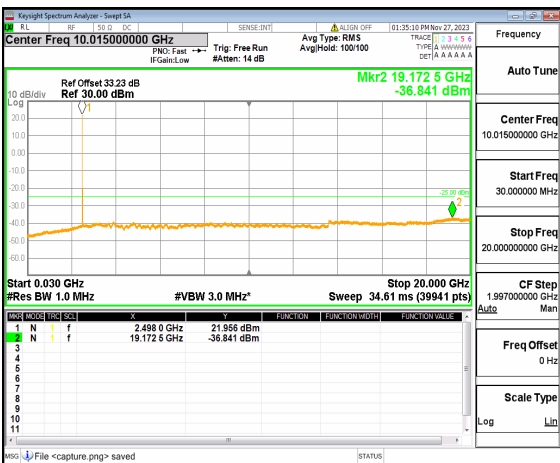

n41 (30MHz-20GHz) 30M DFT-s-OFDM QPSK
Outer_Full_Low

n41 (30MHz-20GHz) 30M DFT-s-OFDM QPSK
Edge_1RB_Left_Low