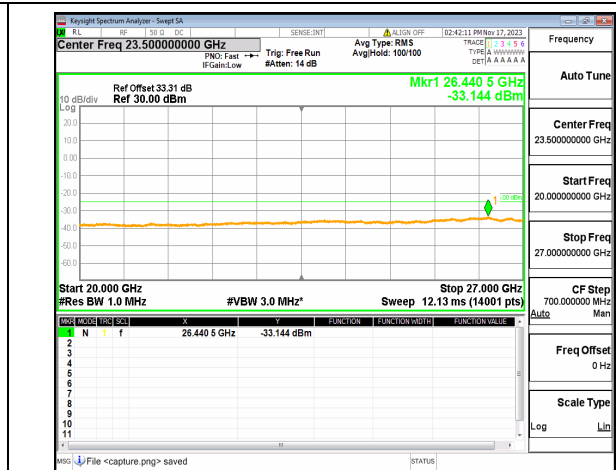

n38 (20GHz-27GHz) 30M DFT-s-OFDM QPSK
Edge_1RB_Left_High

n38 (20GHz-27GHz) 30M DFT-s-OFDM QPSK
Edge_1RB_Right_High