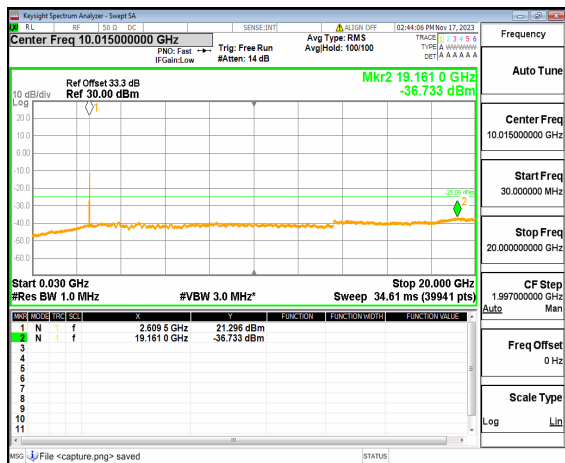

n38 (30MHz-20GHz) 30M DFT-s-OFDM BPSK
Edge_1RB_Left_High

n38 (20GHz-27GHz) 30M DFT-s-OFDM BPSK
Edge_1RB_Left_High

n38 (30MHz-20GHz) 30M DFT-s-OFDM BPSK
Edge_1RB_Right_High

n38 (20GHz-27GHz) 30M DFT-s-OFDM BPSK
Edge_1RB_Right_High

n38 (30MHz-20GHz) 30M DFT-s-OFDM QPSK
Edge_1RB_Left_High

n38 (20GHz-27GHz) 30M DFT-s-OFDM QPSK
Edge_1RB_Left_High

n38 (30MHz-20GHz) 30M DFT-s-OFDM QPSK
Edge_1RB_Right_High

n38 (20GHz-27GHz) 30M DFT-s-OFDM QPSK
Edge_1RB_Right_High

n38 (30MHz-20GHz) 40M DFT-s-OFDM BPSK
Edge_1RB_Left_Low

n38 (20GHz-27GHz) 40M DFT-s-OFDM BPSK
Edge_1RB_Left_Low

n38 (30MHz-20GHz) 40M DFT-s-OFDM BPSK
Edge_1RB_Right_Low

n38 (20GHz-27GHz) 40M DFT-s-OFDM BPSK
Edge_1RB_Right_Low