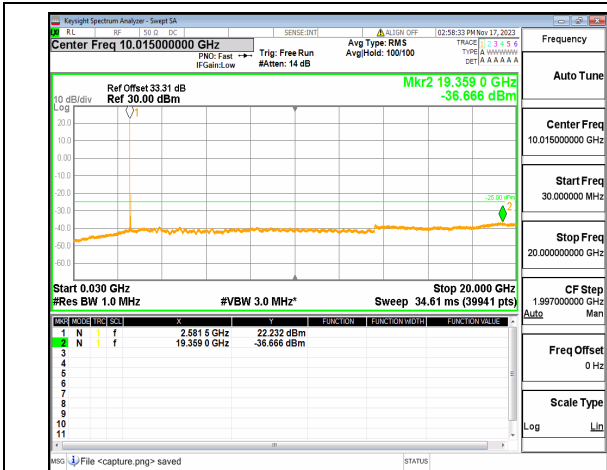

n38 (30MHz-20GHz) 40M DFT-s-OFDM QPSK
Edge_1RB_Left Mid

n38 (20GHz-27GHz) 40M DFT-s-OFDM QPSK
Edge_1RB_Left Mid

n38 (30MHz-20GHz) 40M DFT-s-OFDM QPSK
Edge_1RB_Right Mid

n38 (20GHz-27GHz) 40M DFT-s-OFDM QPSK
Edge_1RB_Right Mid

n38 (30MHz-20GHz) 40M DFT-s-OFDM BPSK
Edge_1RB_Left_High

n38 (20GHz-27GHz) 40M DFT-s-OFDM BPSK
Edge_1RB_Left_High

n38 (30MHz-20GHz) 40M DFT-s-OFDM BPSK
Edge_1RB_Right_High

n38 (20GHz-27GHz) 40M DFT-s-OFDM BPSK
Edge_1RB_Right_High