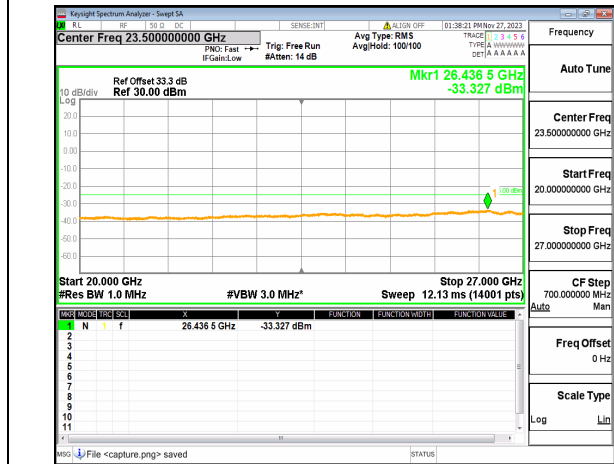

n41 (20GHz-27GHz) 30M DFT-s-OFDM QPSK
Edge_1RB_Right Low

n41 (20GHz-27GHz) 30M DFT-s-OFDM BPSK
Outer_Full Mid