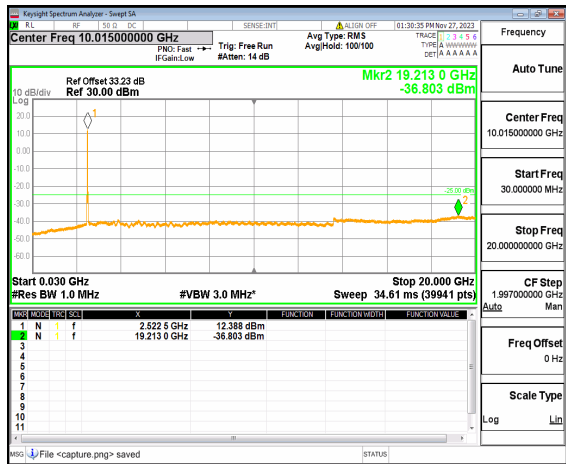

n41 (30MHz-20GHz) 20M DFT-s-OFDM QPSK
Edge_1RB_Right_High

n41 (30MHz-20GHz) 30M DFT-s-OFDM BPSK
Outer_Full_Low