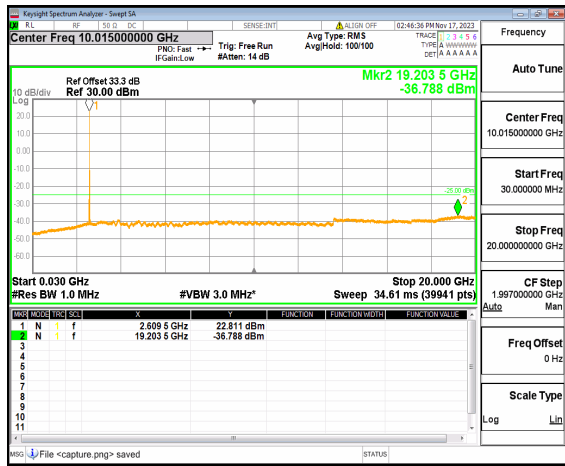

n38 (30MHz-20GHz) 40M DFT-s-OFDM QPSK
Edge_1RB_Left Low

n38 (30MHz-20GHz) 40M DFT-s-OFDM QPSK
Edge_1RB_Right Low