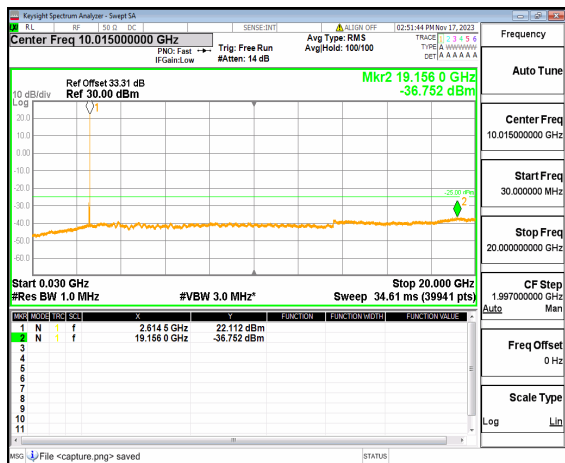

n38 (30MHz-20GHz) 40M DFT-s-OFDM QPSK
Edge_1RB_Left Mid

n38 (30MHz-20GHz) 40M DFT-s-OFDM QPSK
Edge_1RB_Right Mid