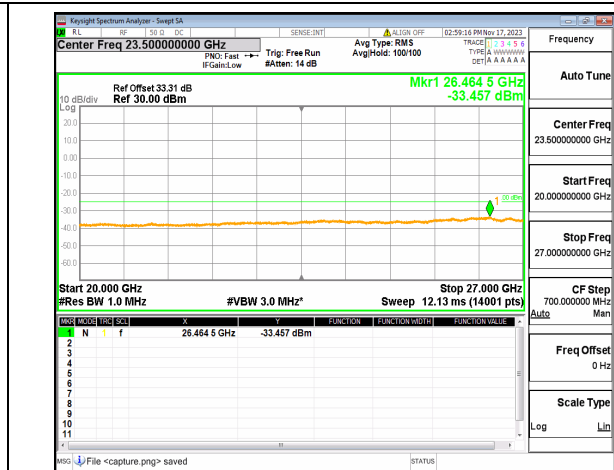

n38 (30MHz-20GHz) 40M DFT-s-OFDM QPSK
Edge_1RB_Left Mid

n38 (20GHz-27GHz) 40M DFT-s-OFDM QPSK
Edge_1RB_Left Mid

n38 (30MHz-20GHz) 40M DFT-s-OFDM QPSK
Edge_1RB_Right Mid

n38 (20GHz-27GHz) 40M DFT-s-OFDM QPSK
Edge_1RB_Right Mid

n38 (30MHz-20GHz) 40M DFT-s-OFDM BPSK
Edge_1RB_Left_High

n38 (20GHz-27GHz) 40M DFT-s-OFDM BPSK
Edge_1RB_Left_High

n38 (30MHz-20GHz) 40M DFT-s-OFDM BPSK
Edge_1RB_Right_High

n38 (20GHz-27GHz) 40M DFT-s-OFDM BPSK
Edge_1RB_Right_High