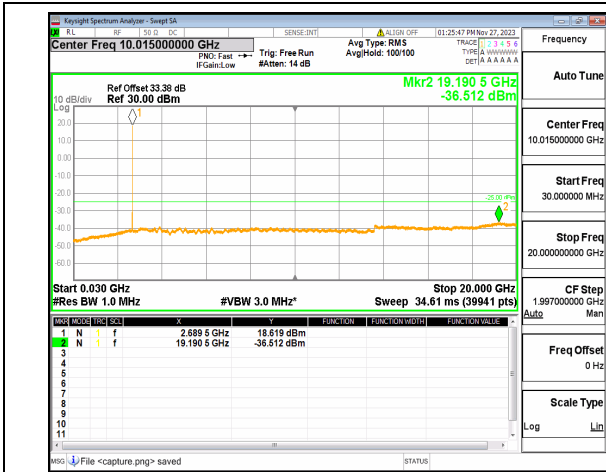

n41 (30MHz-20GHz) 20M DFT-s-OFDM BPSK
Edge_1RB_Right_High