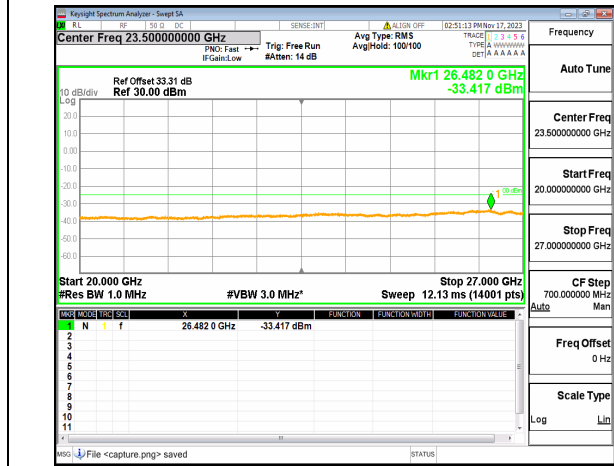

n38 (20GHz-27GHz) 40M DFT-s-OFDM BPSK
Edge_1RB_Right Mid

n38 (20GHz-27GHz) 40M DFT-s-OFDM QPSK
Edge_1RB_Left Mid