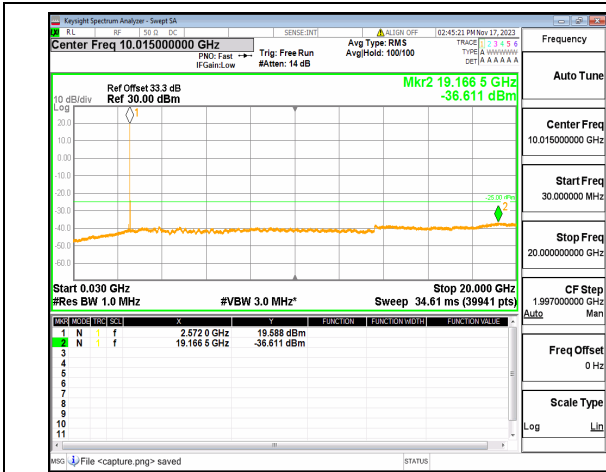

n38 (30MHz-20GHz) 40M DFT-s-OFDM BPSK
Edge_1RB_Left_Low

n38 (20GHz-27GHz) 40M DFT-s-OFDM BPSK
Edge_1RB_Left_Low

n38 (30MHz-20GHz) 40M DFT-s-OFDM BPSK
Edge_1RB_Right_Low

n38 (20GHz-27GHz) 40M DFT-s-OFDM BPSK
Edge_1RB_Right_Low