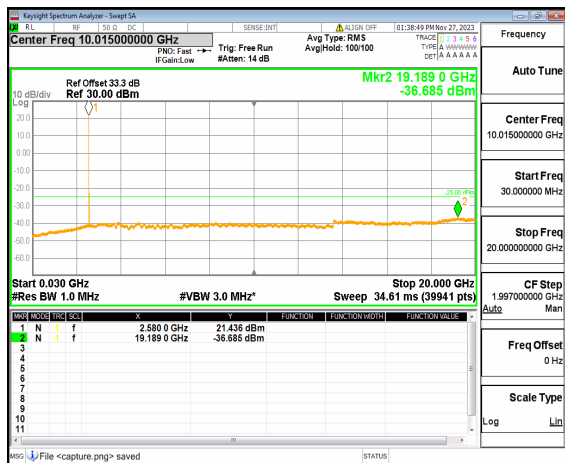

n41 (30MHz-20GHz) 30M DFT-s-OFDM QPSK
Edge_1RB_Right Low

n41 (20GHz-27GHz) 30M DFT-s-OFDM QPSK
Edge_1RB_Right Low

n41 (30MHz-20GHz) 30M DFT-s-OFDM BPSK
Outer_Full Mid

n41 (20GHz-27GHz) 30M DFT-s-OFDM BPSK
Outer_Full Mid