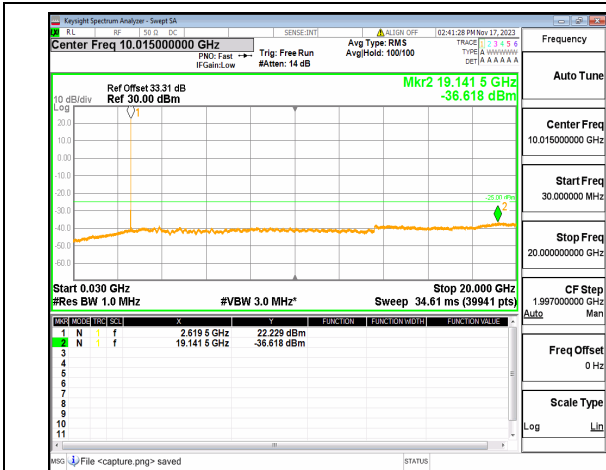

n38 (30MHz-20GHz) 30M DFT-s-OFDM QPSK
Edge_1RB_Right_High