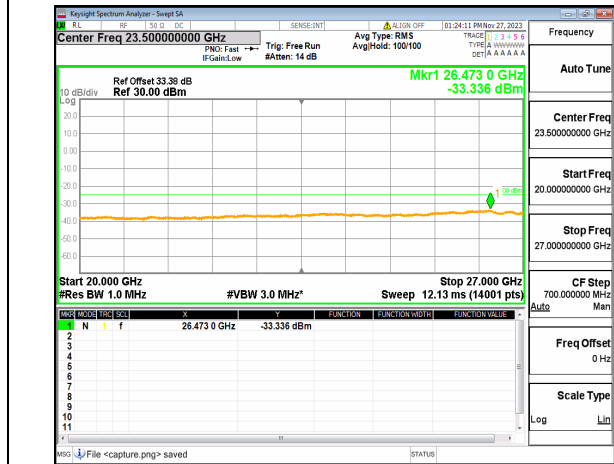

n41 (20GHz-27GHz) 20M DFT-s-OFDM QPSK
Edge_1RB_Right Mid

n41 (20GHz-27GHz) 20M DFT-s-OFDM BPSK
Outer_Full High