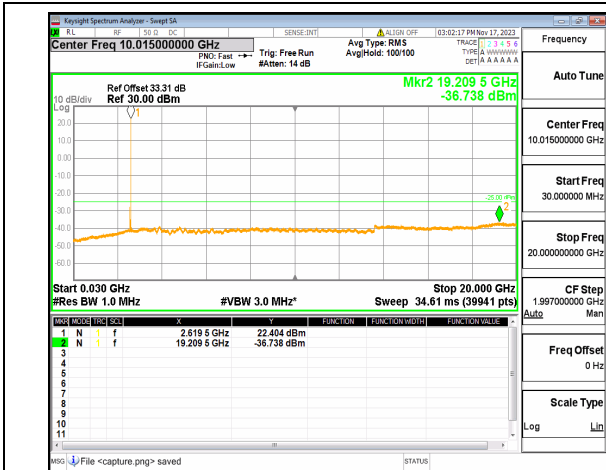

n38 (30MHz-20GHz) 40M DFT-s-OFDM QPSK
Edge_1RB_Right_High