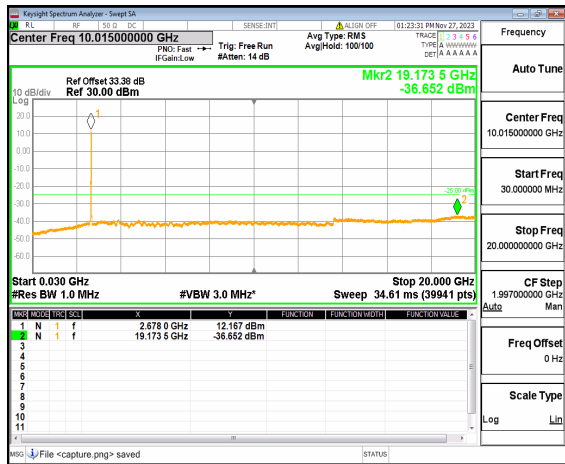

n41 (30MHz-20GHz) 20M DFT-s-OFDM QPSK
Edge_1RB_Right Mid

n41 (30MHz-20GHz) 20M DFT-s-OFDM BPSK
Outer_Full High