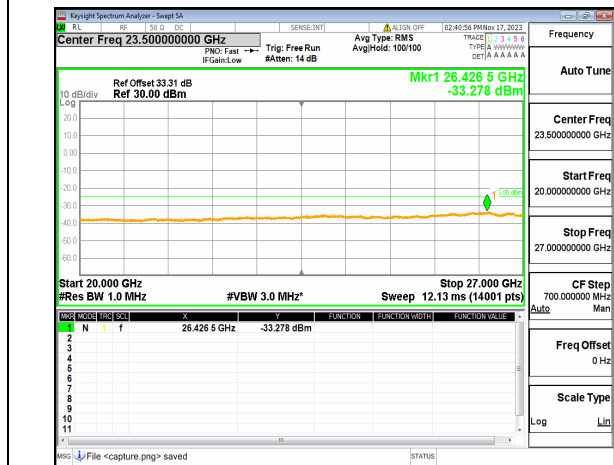

n38 (20GHz-27GHz) 30M DFT-s-OFDM BPSK
Edge_1RB_Right_High

n38 (20GHz-27GHz) 30M DFT-s-OFDM QPSK
Edge_1RB_Left_High