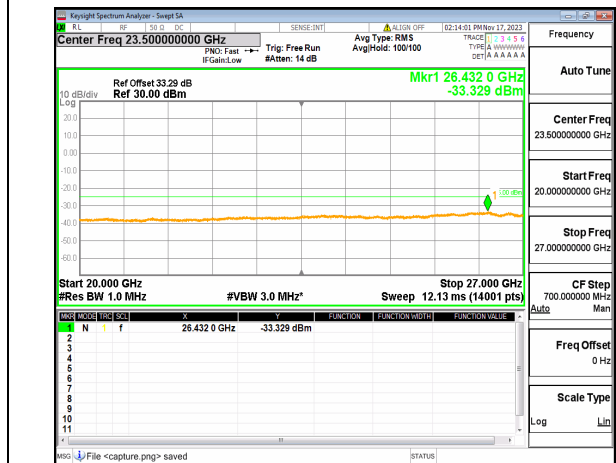

n30 (30MHz-20GHz) 10M DFT-s-OFDM BPSK
Edge_1RB_Left Mid

n30 (20GHz-24GHz) 10M DFT-s-OFDM BPSK
Edge_1RB_Left Mid

n30 (30MHz-20GHz) 10M DFT-s-OFDM BPSK
Edge_1RB_Right Mid

n30 (20GHz-24GHz) 10M DFT-s-OFDM BPSK
Edge_1RB_Right Mid

n30 (30MHz-20GHz) 10M DFT-s-OFDM QPSK
Edge_1RB_Left Mid

n30 (20GHz-24GHz) 10M DFT-s-OFDM QPSK
Edge_1RB_Left Mid

n30 (30MHz-20GHz) 10M DFT-s-OFDM QPSK
Edge_1RB_Right_Mid

n30 (20GHz-24GHz) 10M DFT-s-OFDM QPSK
Edge_1RB_Right_Mid

n38 (30MHz-20GHz) 20M DFT-s-OFDM BPSK
Edge_1RB_Left_Low

n38 (20GHz-27GHz) 20M DFT-s-OFDM BPSK
Edge_1RB_Left_Low

n38 (30MHz-20GHz) 20M DFT-s-OFDM BPSK
Edge_1RB_Right_Low

n38 (20GHz-27GHz) 20M DFT-s-OFDM BPSK
Edge_1RB_Right_Low