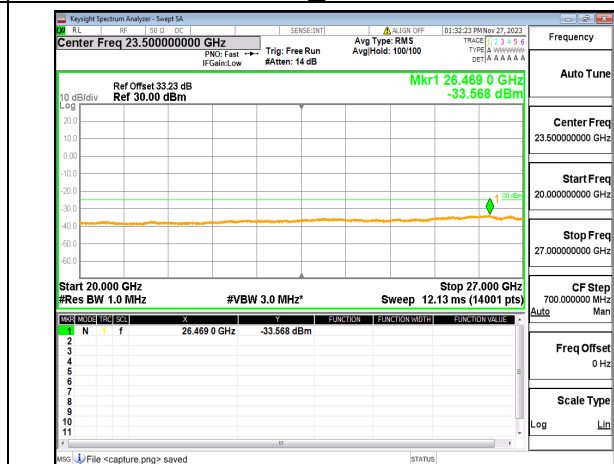

n41 (20GHz-27GHz) 30M DFT-s-OFDM BPSK
Outer_Full_Low

n41 (20GHz-27GHz) 30M DFT-s-OFDM BPSK
Edge_1RB_Left_Low