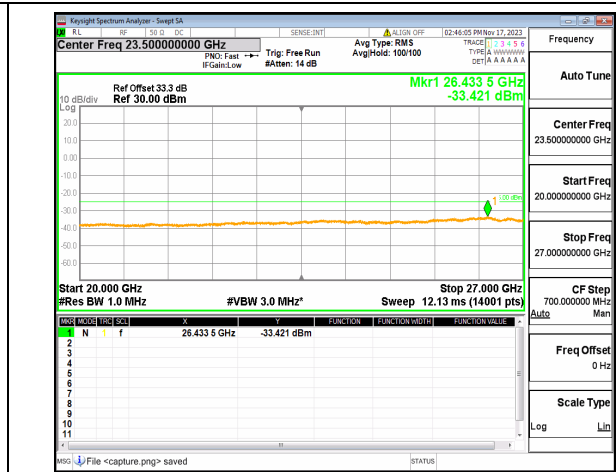

n38 (20GHz-27GHz) 40M DFT-s-OFDM BPSK
Edge_1RB_Right_Low

n38 (20GHz-27GHz) 40M DFT-s-OFDM QPSK
Edge_1RB_Left Low