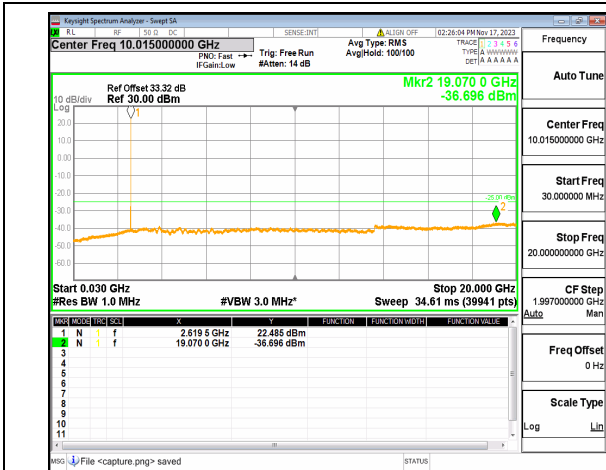

n38 (30MHz-20GHz) 20M DFT-s-OFDM QPSK
Edge_1RB_Right_High