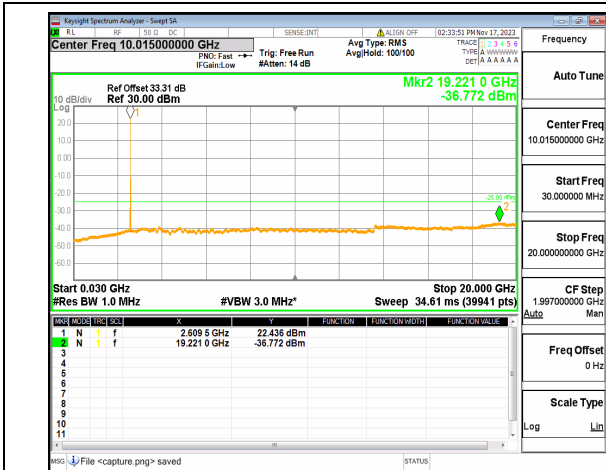

n38 (30MHz-20GHz) 30M DFT-s-OFDM BPSK
Edge_1RB_Right Mid