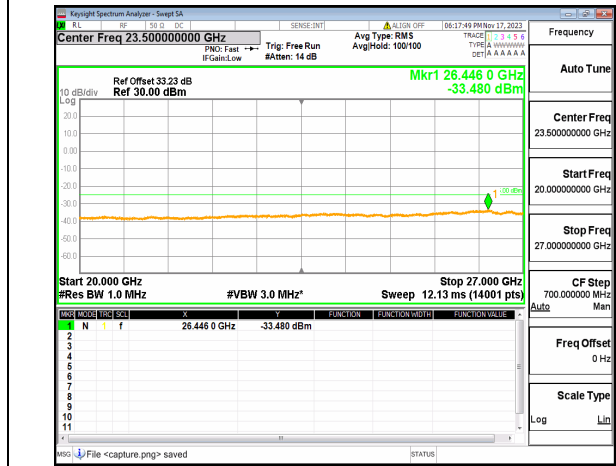

n38 (20GHz-27GHz) 40M DFT-s-OFDM QPSK
Edge_1RB_Right_High

n41 (20GHz-27GHz) 20M DFT-s-OFDM BPSK
Edge_1RB_Left_Low