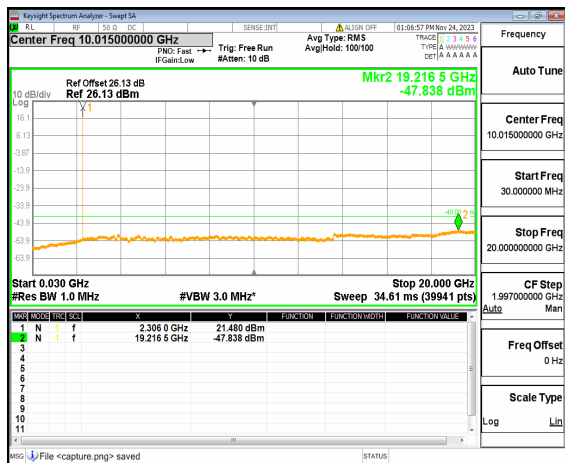

n30 (30MHz-20GHz) 10M DFT-s-OFDM BPSK
Edge_1RB_Left Mid

n30 (20GHz-24GHz) 10M DFT-s-OFDM BPSK
Edge_1RB_Left Mid

n30 (30MHz-20GHz) 10M DFT-s-OFDM BPSK
Edge_1RB_Right Mid

n30 (20GHz-24GHz) 10M DFT-s-OFDM BPSK
Edge_1RB_Right Mid

n38 (30MHz-20GHz) 20M DFT-s-OFDM BPSK
Edge_1RB_Left_Low

n38 (20GHz-27GHz) 20M DFT-s-OFDM BPSK
Edge_1RB_Left_Low

n38 (30MHz-20GHz) 20M DFT-s-OFDM BPSK
Edge_1RB_Right_Low

n38 (20GHz-27GHz) 20M DFT-s-OFDM BPSK
Edge_1RB_Right_Low