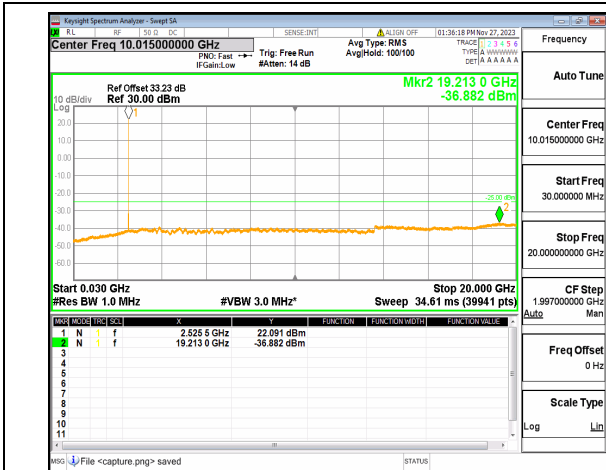

n41 (30MHz-20GHz) 30M DFT-s-OFDM QPSK
Outer_Full_Low

n41 (20GHz-27GHz) 30M DFT-s-OFDM QPSK
Outer_Full_Low

n41 (30MHz-20GHz) 30M DFT-s-OFDM QPSK
Edge_1RB_Left_Low

n41 (20GHz-27GHz) 30M DFT-s-OFDM QPSK
Edge_1RB_Left_Low