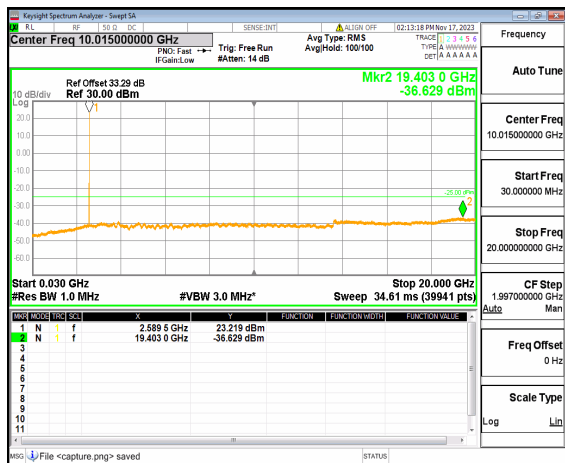

n30 (30MHz-20GHz) 10M DFT-s-OFDM BPSK
Edge_1RB_Left Mid

n30 (20GHz-24GHz) 10M DFT-s-OFDM BPSK
Edge_1RB_Left Mid

n30 (30MHz-20GHz) 10M DFT-s-OFDM BPSK
Edge_1RB_Right Mid

n30 (20GHz-24GHz) 10M DFT-s-OFDM BPSK
Edge_1RB_Right Mid

n30 (30MHz-20GHz) 10M DFT-s-OFDM QPSK
Edge_1RB_Left Mid

n30 (20GHz-24GHz) 10M DFT-s-OFDM QPSK
Edge_1RB_Left Mid

n30 (30MHz-20GHz) 10M DFT-s-OFDM QPSK
Edge_1RB_Right_Mid

n30 (20GHz-24GHz) 10M DFT-s-OFDM QPSK
Edge_1RB_Right_Mid

n38 (30MHz-20GHz) 20M DFT-s-OFDM BPSK
Edge_1RB_Left_Low

n38 (20GHz-27GHz) 20M DFT-s-OFDM BPSK
Edge_1RB_Left_Low

n38 (30MHz-20GHz) 20M DFT-s-OFDM BPSK
Edge_1RB_Right_Low

n38 (20GHz-27GHz) 20M DFT-s-OFDM BPSK
Edge_1RB_Right_Low