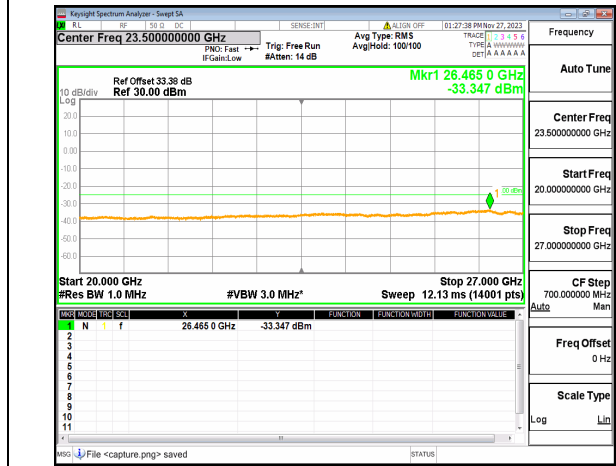

n41 (20GHz-27GHz) 20M DFT-s-OFDM BPSK
Edge_1RB_Right_High

n41 (20GHz-27GHz) 20M DFT-s-OFDM QPSK
Outer_Full_High