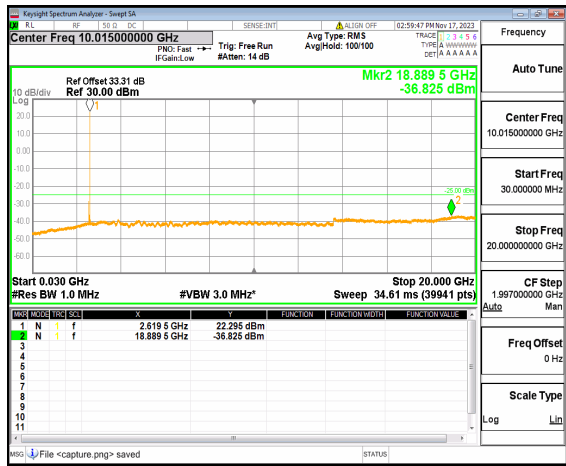

n38 (30MHz-20GHz) 40M DFT-s-OFDM QPSK
Edge_1RB_Left Mid

n38 (20GHz-27GHz) 40M DFT-s-OFDM QPSK
Edge_1RB_Left Mid

n38 (30MHz-20GHz) 40M DFT-s-OFDM QPSK
Edge_1RB_Right Mid

n38 (20GHz-27GHz) 40M DFT-s-OFDM QPSK
Edge_1RB_Right Mid

n38 (30MHz-20GHz) 40M DFT-s-OFDM BPSK
Edge_1RB_Left_High

n38 (20GHz-27GHz) 40M DFT-s-OFDM BPSK
Edge_1RB_Left_High

n38 (30MHz-20GHz) 40M DFT-s-OFDM BPSK
Edge_1RB_Right_High

n38 (20GHz-27GHz) 40M DFT-s-OFDM BPSK
Edge_1RB_Right_High