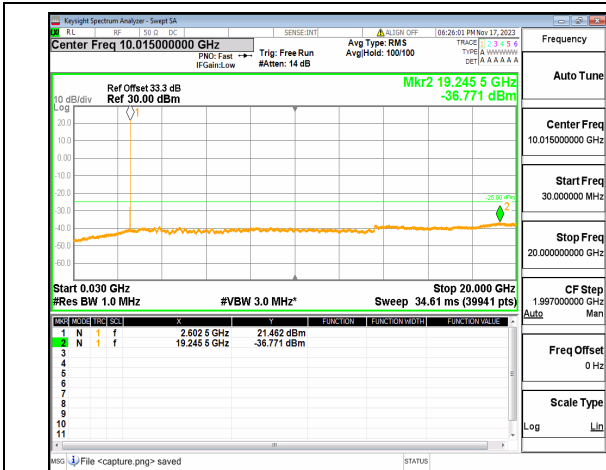

n41 (30MHz-20GHz) 20M DFT-s-OFDM BPSK
Edge_1RB_Right Mid