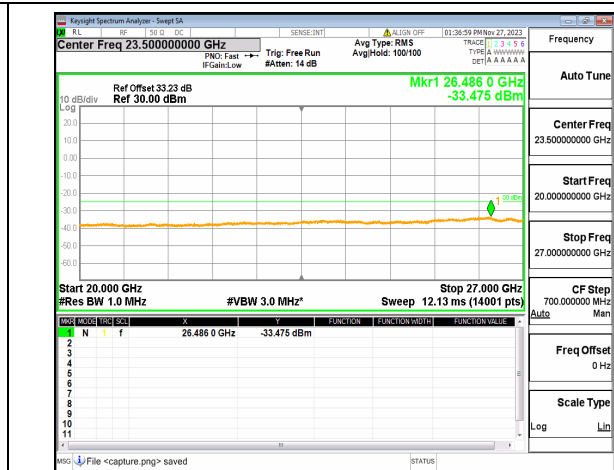

n41 (20GHz-27GHz) 30M DFT-s-OFDM QPSK
Edge_1RB_Left_Low

n41 (20GHz-27GHz) 30M DFT-s-OFDM QPSK
Edge_1RB_Right Low