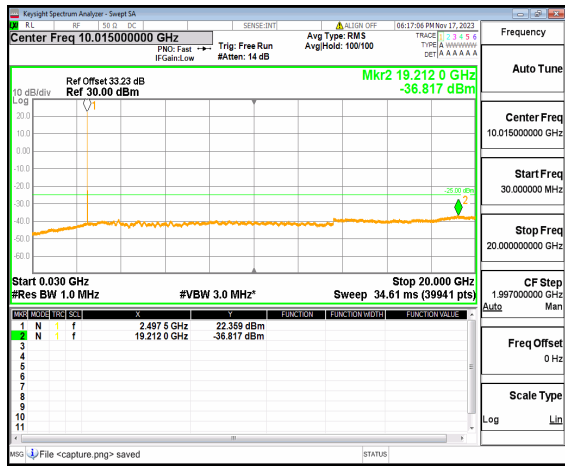

n38 (30MHz-20GHz) 40M DFT-s-OFDM BPSK
Edge_1RB_Left_High

n38 (20GHz-27GHz) 40M DFT-s-OFDM BPSK
Edge_1RB_Left_High

n38 (30MHz-20GHz) 40M DFT-s-OFDM BPSK
Edge_1RB_Right_High

n38 (20GHz-27GHz) 40M DFT-s-OFDM BPSK
Edge_1RB_Right_High

n38 (30MHz-20GHz) 40M DFT-s-OFDM QPSK
Edge_1RB_Left_High

n38 (20GHz-27GHz) 40M DFT-s-OFDM QPSK
Edge_1RB_Left_High

n38 (30MHz-20GHz) 40M DFT-s-OFDM QPSK
Edge_1RB_Right_High

n38 (20GHz-27GHz) 40M DFT-s-OFDM QPSK
Edge_1RB_Right_High