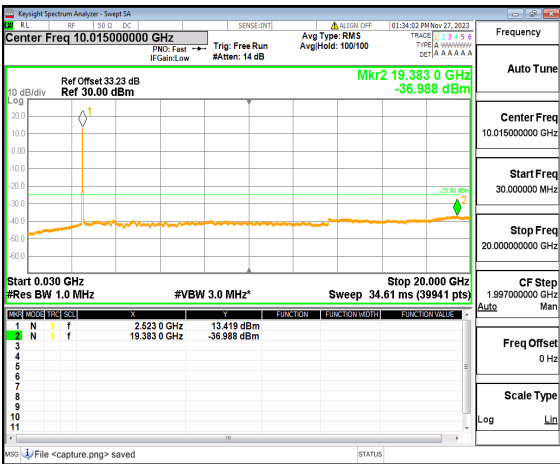

n41 (30MHz-20GHz) 30M DFT-s-OFDM BPSK
Edge_1RB_Left_Low

n41 (20GHz-27GHz) 30M DFT-s-OFDM BPSK
Edge_1RB_Left_Low

n41 (30MHz-20GHz) 30M DFT-s-OFDM BPSK
Edge_1RB_Right_Low

n41 (20GHz-27GHz) 30M DFT-s-OFDM BPSK
Edge_1RB_Right_Low