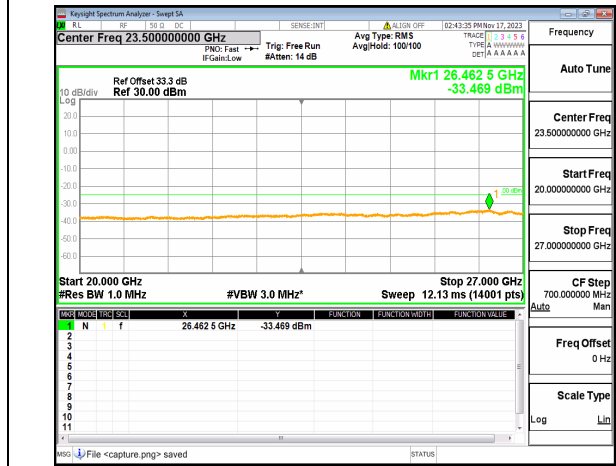

n38 (30MHz-20GHz) 30M DFT-s-OFDM QPSK
Edge_1RB_Left_High

n38 (20GHz-27GHz) 30M DFT-s-OFDM QPSK
Edge_1RB_Left_High

n38 (30MHz-20GHz) 30M DFT-s-OFDM QPSK
Edge_1RB_Right_High

n38 (20GHz-27GHz) 30M DFT-s-OFDM QPSK
Edge_1RB_Right_High

n38 (30MHz-20GHz) 40M DFT-s-OFDM BPSK
Edge_1RB_Left_Low

n38 (20GHz-27GHz) 40M DFT-s-OFDM BPSK
Edge_1RB_Left_Low

n38 (30MHz-20GHz) 40M DFT-s-OFDM BPSK
Edge_1RB_Right_Low

n38 (20GHz-27GHz) 40M DFT-s-OFDM BPSK
Edge_1RB_Right_Low