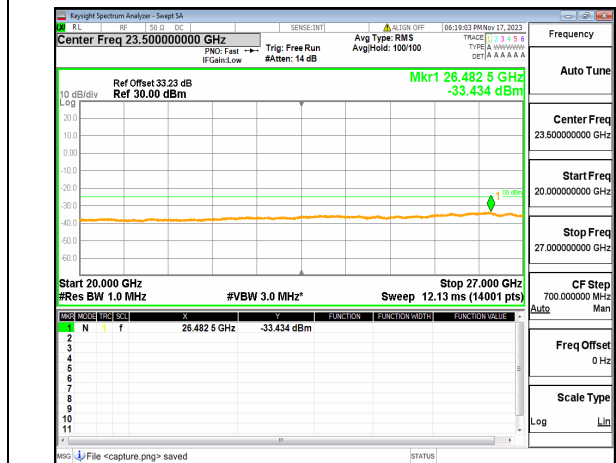

n38 (30MHz-20GHz) 40M DFT-s-OFDM BPSK
Edge_1RB_Left_High

n38 (20GHz-27GHz) 40M DFT-s-OFDM BPSK
Edge_1RB_Left_High

n38 (30MHz-20GHz) 40M DFT-s-OFDM BPSK
Edge_1RB_Right_High

n38 (20GHz-27GHz) 40M DFT-s-OFDM BPSK
Edge_1RB_Right_High

n38 (30MHz-20GHz) 40M DFT-s-OFDM QPSK
Edge_1RB_Left_High

n38 (20GHz-27GHz) 40M DFT-s-OFDM QPSK
Edge_1RB_Left_High

n38 (30MHz-20GHz) 40M DFT-s-OFDM QPSK
Edge_1RB_Right_High

n38 (20GHz-27GHz) 40M DFT-s-OFDM QPSK
Edge_1RB_Right_High

n41 (30MHz-20GHz) 20M DFT-s-OFDM BPSK
Edge_1RB_Left_Low

n41 (20GHz-27GHz) 20M DFT-s-OFDM BPSK
Edge_1RB_Left_Low

n41 (30MHz-20GHz) 20M DFT-s-OFDM BPSK
Edge_1RB_Right_Low

n41 (20GHz-27GHz) 20M DFT-s-OFDM BPSK
Edge_1RB_Right_Low