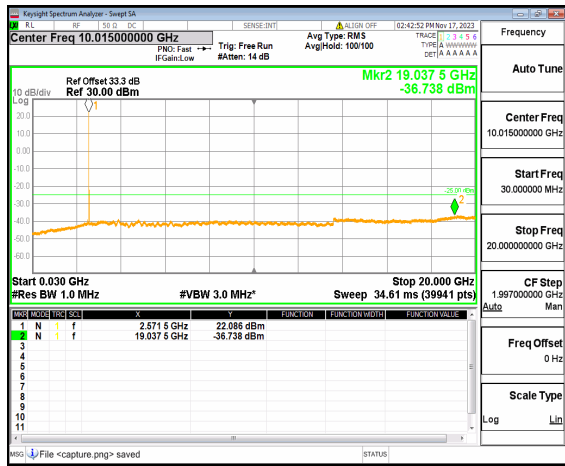

n38 (30MHz-20GHz) 30M DFT-s-OFDM BPSK
Edge_1RB_Left_High

n38 (20GHz-27GHz) 30M DFT-s-OFDM BPSK
Edge_1RB_Left_High

n38 (30MHz-20GHz) 30M DFT-s-OFDM BPSK
Edge_1RB_Right_High

n38 (20GHz-27GHz) 30M DFT-s-OFDM BPSK
Edge_1RB_Right_High

n38 (30MHz-20GHz) 30M DFT-s-OFDM QPSK
Edge_1RB_Left_High

n38 (20GHz-27GHz) 30M DFT-s-OFDM QPSK
Edge_1RB_Left_High

n38 (30MHz-20GHz) 30M DFT-s-OFDM QPSK
Edge_1RB_Right_High

n38 (20GHz-27GHz) 30M DFT-s-OFDM QPSK
Edge_1RB_Right_High

n38 (30MHz-20GHz) 40M DFT-s-OFDM BPSK
Edge_1RB_Left_Low

n38 (20GHz-27GHz) 40M DFT-s-OFDM BPSK
Edge_1RB_Left_Low

n38 (30MHz-20GHz) 40M DFT-s-OFDM BPSK
Edge_1RB_Right_Low

n38 (20GHz-27GHz) 40M DFT-s-OFDM BPSK
Edge_1RB_Right_Low