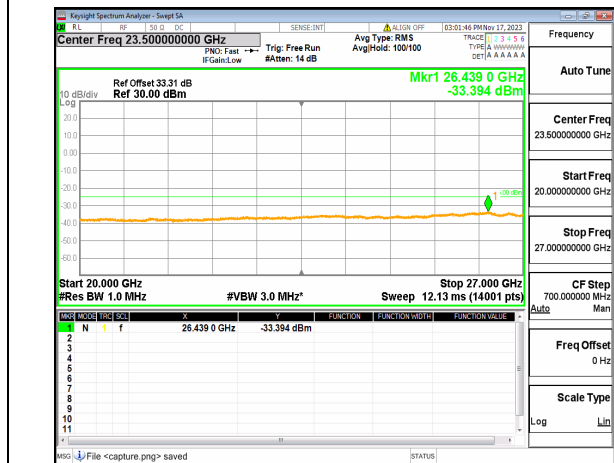

n38 (20GHz-27GHz) 40M DFT-s-OFDM BPSK
Edge_1RB_Right_High

n38 (20GHz-27GHz) 40M DFT-s-OFDM QPSK
Edge_1RB_Left_High