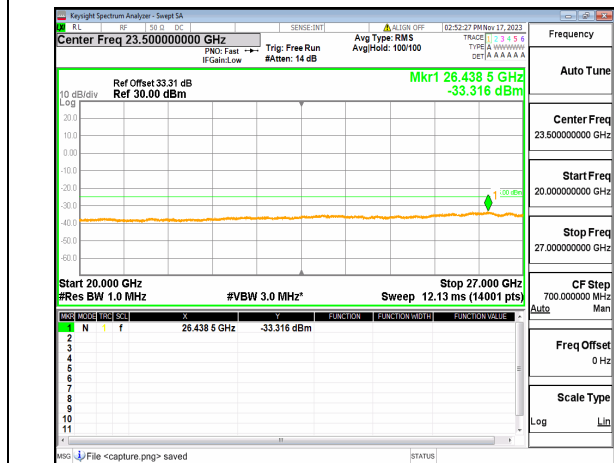

n38 (20GHz-27GHz) 40M DFT-s-OFDM QPSK
Edge_1RB_Left Mid

n38 (20GHz-27GHz) 40M DFT-s-OFDM QPSK
Edge_1RB_Right Mid