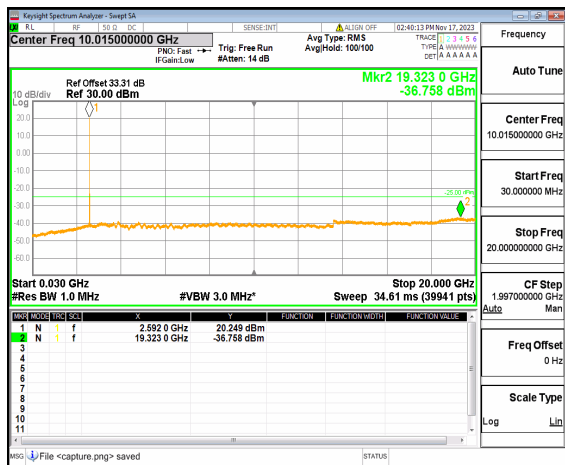

n38 (30MHz-20GHz) 30M DFT-s-OFDM BPSK
Edge_1RB_Left_High

n38 (20GHz-27GHz) 30M DFT-s-OFDM BPSK
Edge_1RB_Left_High

n38 (30MHz-20GHz) 30M DFT-s-OFDM BPSK
Edge_1RB_Right_High

n38 (20GHz-27GHz) 30M DFT-s-OFDM BPSK
Edge_1RB_Right_High