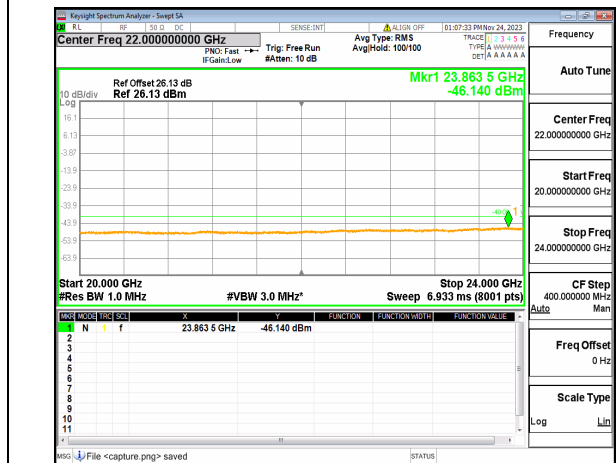

n30 (20GHz-24GHz) 10M DFT-s-OFDM BPSK
Edge_1RB_Right Mid

n30 (20GHz-24GHz) 10M DFT-s-OFDM QPSK
Edge_1RB_Left Mid