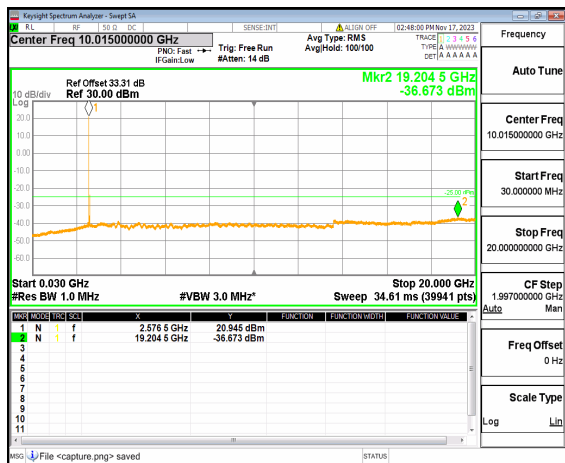

n38 (30MHz-20GHz) 40M DFT-s-OFDM BPSK
Edge_1RB_Left_Low

n38 (20GHz-27GHz) 40M DFT-s-OFDM BPSK
Edge_1RB_Left_Low

n38 (30MHz-20GHz) 40M DFT-s-OFDM BPSK
Edge_1RB_Right_Low

n38 (20GHz-27GHz) 40M DFT-s-OFDM BPSK
Edge_1RB_Right_Low

n38 (30MHz-20GHz) 40M DFT-s-OFDM QPSK
Edge_1RB_Left Low

n38 (20GHz-27GHz) 40M DFT-s-OFDM QPSK
Edge_1RB_Left Low

n38 (30MHz-20GHz) 40M DFT-s-OFDM QPSK
Edge_1RB_Right Low

n38 (20GHz-27GHz) 40M DFT-s-OFDM QPSK
Edge_1RB_Right Low

n38 (30MHz-20GHz) 40M DFT-s-OFDM BPSK
Edge_1RB_Left Mid

n38 (20GHz-27GHz) 40M DFT-s-OFDM BPSK
Edge_1RB_Left Mid

n38 (30MHz-20GHz) 40M DFT-s-OFDM BPSK
Edge_1RB_Right Mid

n38 (20GHz-27GHz) 40M DFT-s-OFDM BPSK
Edge_1RB_Right Mid