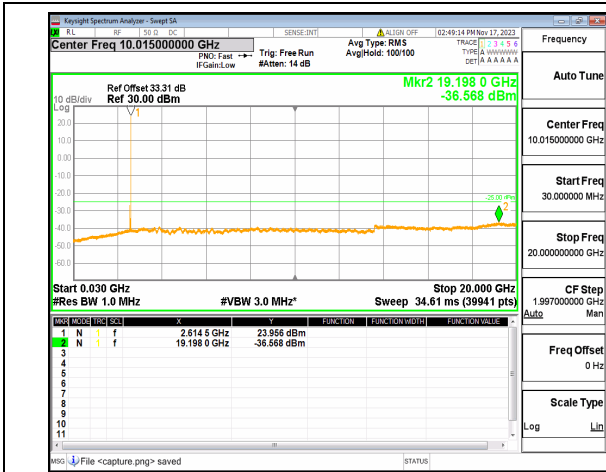

n38 (30MHz-20GHz) 40M DFT-s-OFDM BPSK
Edge_1RB_Right Mid