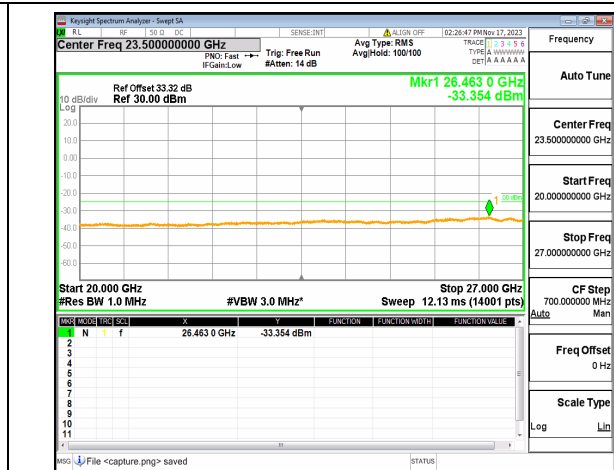

n38 (20GHz-27GHz) 20M DFT-s-OFDM QPSK
Edge_1RB_Left_High

n38 (20GHz-27GHz) 20M DFT-s-OFDM QPSK
Edge_1RB_Right_High