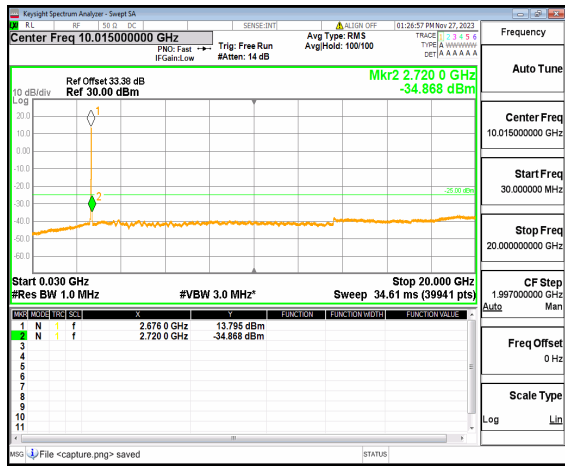

n41 (30MHz-20GHz) 20M DFT-s-OFDM BPSK
Edge_1RB_Left High

n41 (20GHz-27GHz) 20M DFT-s-OFDM BPSK
Edge_1RB_Left High

n41 (30MHz-20GHz) 20M DFT-s-OFDM BPSK
Edge_1RB_Right_High

n41 (20GHz-27GHz) 20M DFT-s-OFDM BPSK
Edge_1RB_Right_High