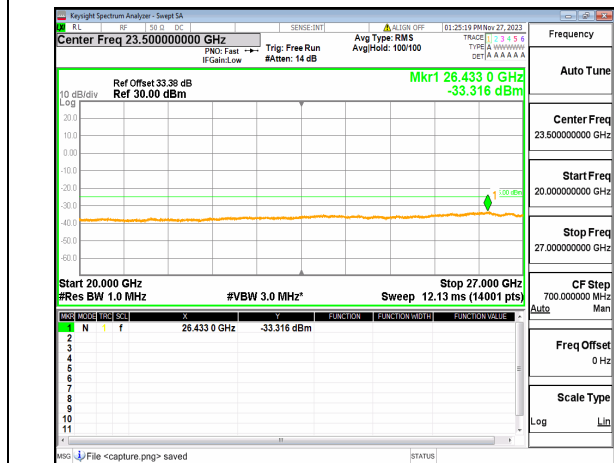

n41 (30MHz-20GHz) 20M DFT-s-OFDM QPSK
Edge_1RB_Right Mid

n41 (20GHz-27GHz) 20M DFT-s-OFDM QPSK
Edge_1RB_Right Mid

n41 (30MHz-20GHz) 20M DFT-s-OFDM BPSK
Outer_Full High

n41 (20GHz-27GHz) 20M DFT-s-OFDM BPSK
Outer_Full High

n41 (30MHz-20GHz) 20M DFT-s-OFDM BPSK
Edge_1RB_Left High

n41 (20GHz-27GHz) 20M DFT-s-OFDM BPSK
Edge_1RB_Left High

n41 (30MHz-20GHz) 20M DFT-s-OFDM BPSK
Edge_1RB_Right_High

n41 (20GHz-27GHz) 20M DFT-s-OFDM BPSK
Edge_1RB_Right_High