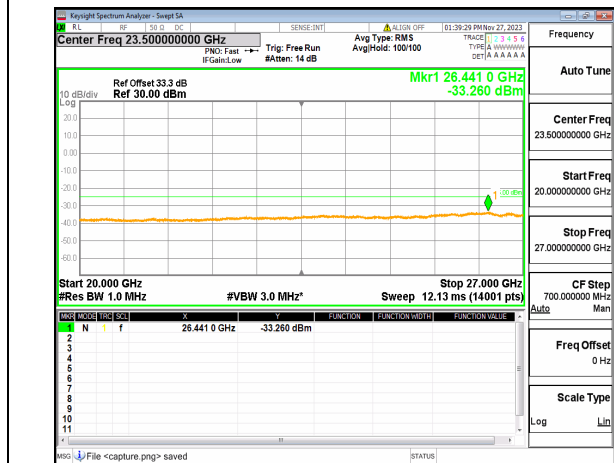

n41 (20GHz-27GHz) 30M DFT-s-OFDM BPSK
Outer_Full Mid

n41 (20GHz-27GHz) 30M DFT-s-OFDM BPSK
Edge_1RB_Left Mid