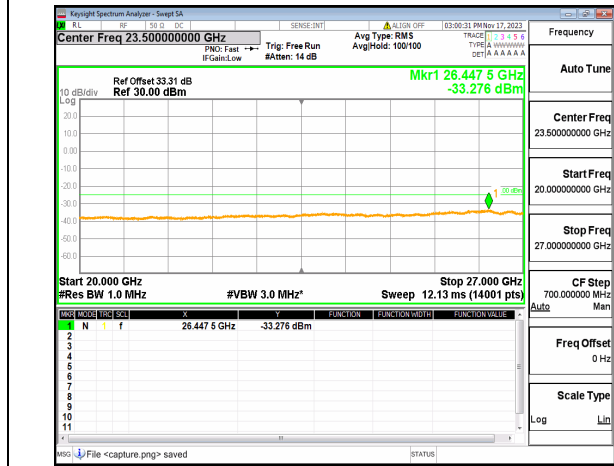

n38 (30MHz-20GHz) 40M DFT-s-OFDM QPSK
Edge_1RB_Left Mid

n38 (20GHz-27GHz) 40M DFT-s-OFDM QPSK
Edge_1RB_Left Mid

n38 (30MHz-20GHz) 40M DFT-s-OFDM QPSK
Edge_1RB_Right Mid

n38 (20GHz-27GHz) 40M DFT-s-OFDM QPSK
Edge_1RB_Right Mid

n38 (30MHz-20GHz) 40M DFT-s-OFDM BPSK
Edge_1RB_Left_High

n38 (20GHz-27GHz) 40M DFT-s-OFDM BPSK
Edge_1RB_Left_High

n38 (30MHz-20GHz) 40M DFT-s-OFDM BPSK
Edge_1RB_Right_High

n38 (20GHz-27GHz) 40M DFT-s-OFDM BPSK
Edge_1RB_Right_High