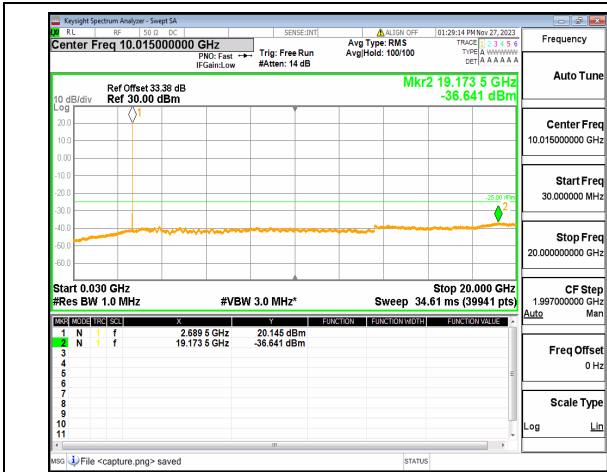

n41 (30MHz-20GHz) 20M DFT-s-OFDM QPSK
Outer_Full_High

n41 (20GHz-27GHz) 20M DFT-s-OFDM QPSK
Outer_Full_High

n41 (30MHz-20GHz) 20M DFT-s-OFDM QPSK
Edge_1RB_Left_High

n41 (20GHz-27GHz) 20M DFT-s-OFDM QPSK
Edge_1RB_Left_High