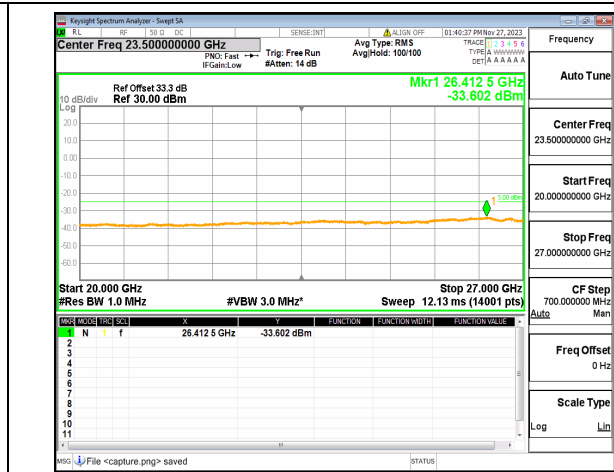

n41 (20GHz-27GHz) 30M DFT-s-OFDM BPSK
Edge_1RB_Left Mid

n41 (20GHz-27GHz) 30M DFT-s-OFDM BPSK
Edge_1RB_Right Mid