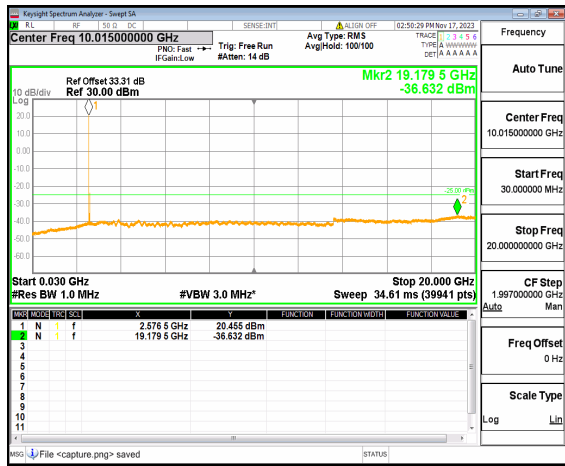

n38 (30MHz-20GHz) 40M DFT-s-OFDM BPSK
Edge_1RB_Left Mid

n38 (20GHz-27GHz) 40M DFT-s-OFDM BPSK
Edge_1RB_Left Mid

n38 (30MHz-20GHz) 40M DFT-s-OFDM BPSK
Edge_1RB_Right Mid

n38 (20GHz-27GHz) 40M DFT-s-OFDM BPSK
Edge_1RB_Right Mid