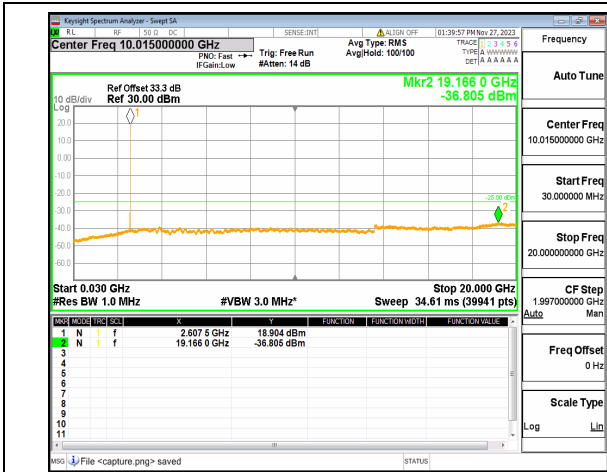

n41 (30MHz-20GHz) 30M DFT-s-OFDM BPSK
Edge_1RB_Right Mid