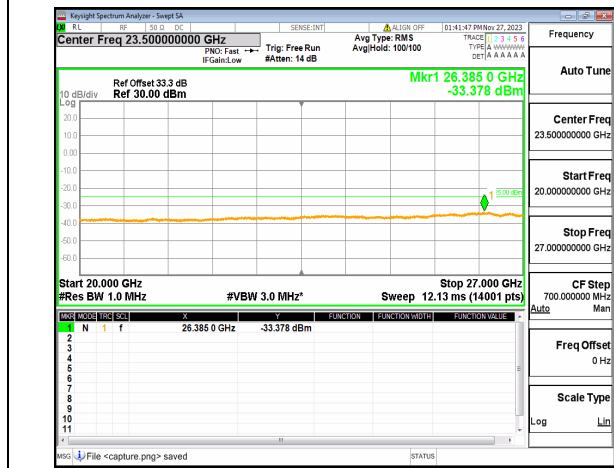

n41 (20GHz-27GHz) 30M DFT-s-OFDM BPSK
Edge_1RB_Right Mid

n41 (20GHz-27GHz) 30M DFT-s-OFDM QPSK
Outer_Full Mid