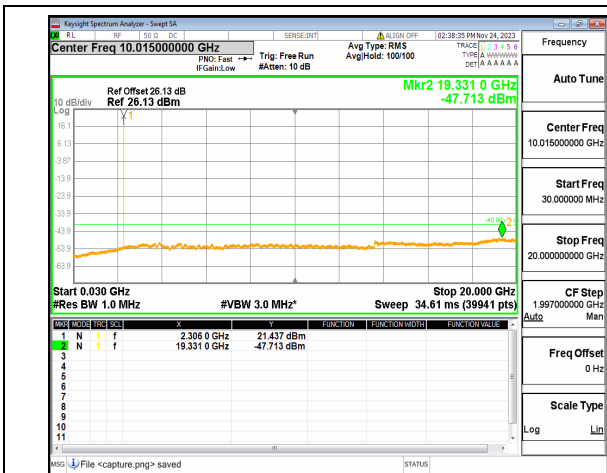

n30 (30MHz-20GHz) 5M DFT-s-OFDM BPSK
Edge_1RB_Left Low