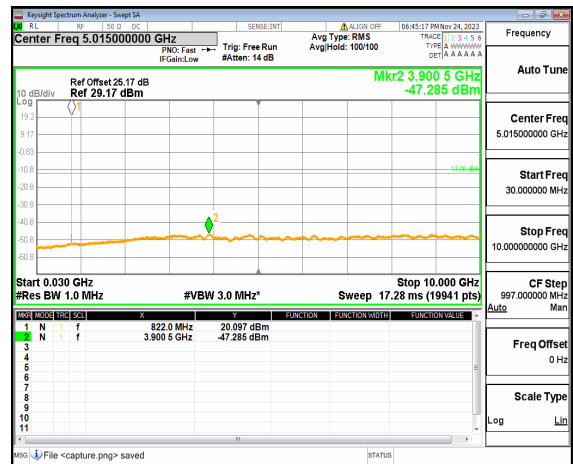

n26(814-824MHz) (30MHz-10GHz) 5M DFT-s-OFDM QPSK Edge_1RB_Right_Low

n26(814-824MHz) (30MHz-10GHz) 5M DFT-s-OFDM BPSK Edge_1RB_Right_Mid