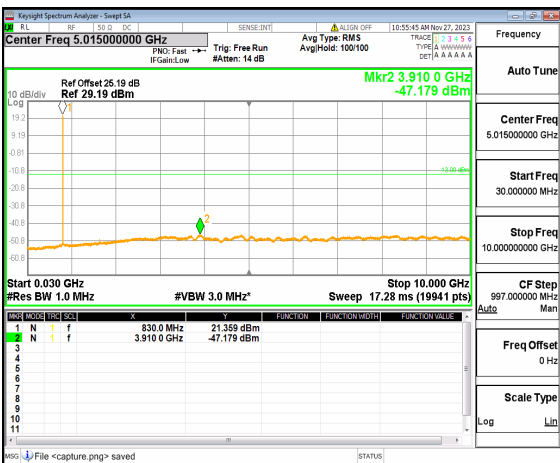

n26(824-849MHz) (30MHz-10GHz) 15M DFT-s-OFDM QPSK Edge_1RB Left Low

n26(824-849MHz) (30MHz-10GHz) 15M DFT-s-OFDM BPSK Edge_1RB Left Mid