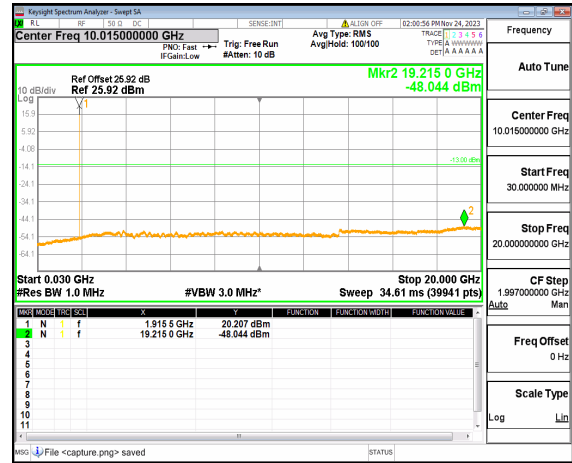

n25 (30MHz-20GHz) 5M DFT-s-OFDM QPSK
Edge_1RB_Left_High

n25 (30MHz-20GHz) 5M DFT-s-OFDM QPSK
Edge_1RB_Right_High

n25 (30MHz-20GHz) 10M DFT-s-OFDM BPSK
Edge_1RB_Left_Low

n25 (30MHz-20GHz) 10M DFT-s-OFDM BPSK
Edge_1RB_Right_Low