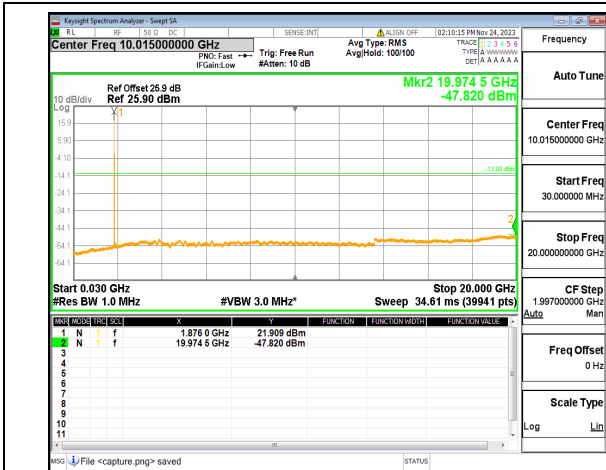

n25 (30MHz-20GHz) 15M DFT-s-OFDM BPSK
Edge_1RB_Left_Mid