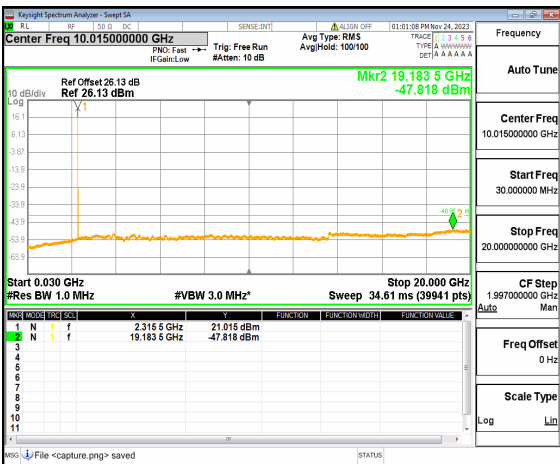

n30 (30MHz-20GHz) 5M DFT-s-OFDM BPSK
Edge_1RB_Right_High