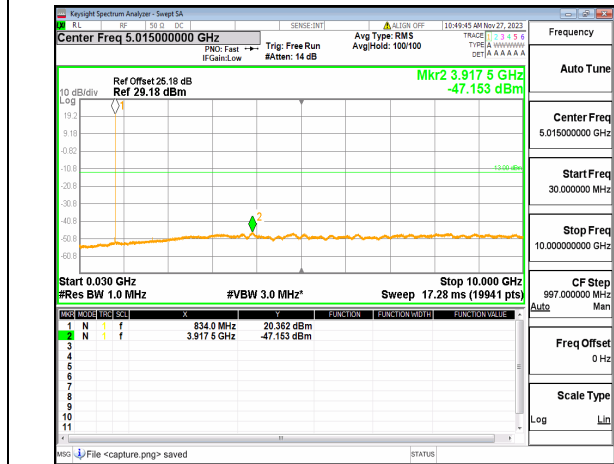

n26(824-849MHz) (30MHz-10GHz) 10M DFT-s-OFDM BPSK Edge_1RB Right Low

n26(824-849MHz) (30MHz-10GHz) 10M DFT-s-OFDM QPSK Edge_1RB Right Low