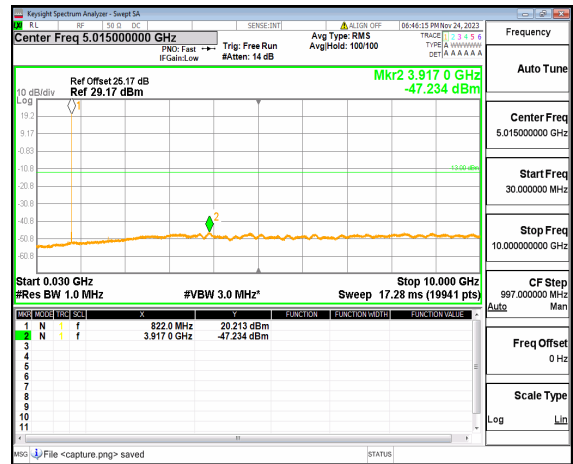

n26(814-824MHz) (30MHz-10GHz) 5M DFT-s-OFDM BPSK Edge_1RB_Right_Mid

n26(814-824MHz) (30MHz-10GHz) 5M DFT-s-OFDM QPSK Edge_1RB_Right_Mid