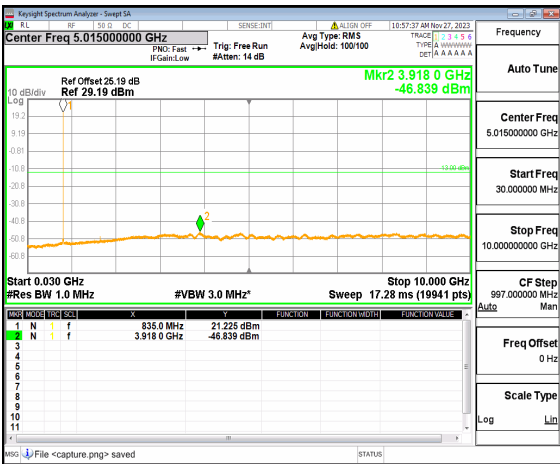

n26(824-849MHz) (30MHz-10GHz) 15M DFT-s-OFDM QPSK Edge_1RB_Left_Mid

n26(824-849MHz) (30MHz-10GHz) 15M DFT-s-OFDM BPSK Edge_1RB_Left_High