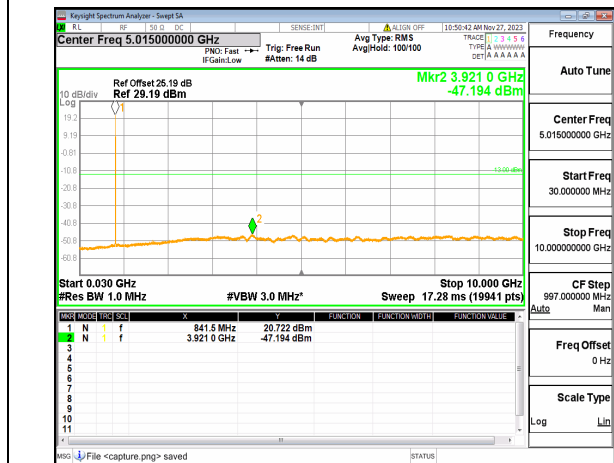

n26(824-849MHz) (30MHz-10GHz) 10M DFT-s-OFDM QPSK Edge_1RB Right Low

n26(824-849MHz) (30MHz-10GHz) 10M DFT-s-OFDM BPSK Edge_1RB Right Mid