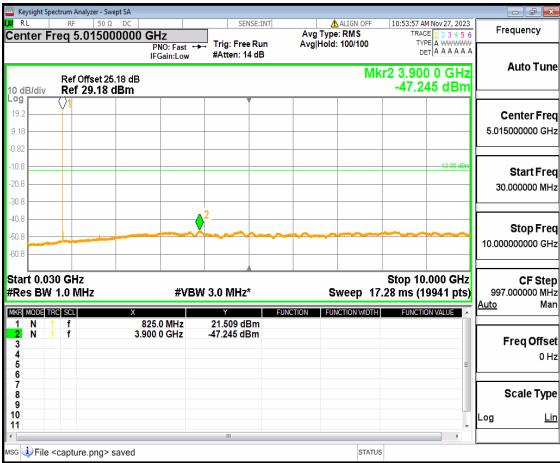

n26(824-849MHz) (30MHz-10GHz) 15M DFT-s-OFDM BPSK Edge_1RB Left Low