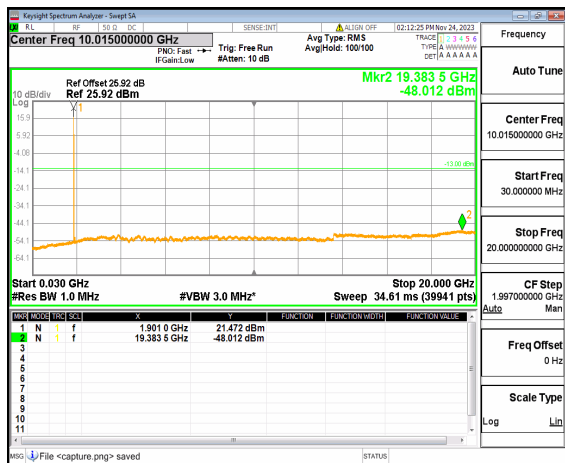

n25 (30MHz-20GHz) 15M DFT-s-OFDM QPSK
Edge_1RB_Left_Low

n25 (30MHz-20GHz) 15M DFT-s-OFDM QPSK
Edge_1RB_Right_Low

n25 (30MHz-20GHz) 15M DFT-s-OFDM BPSK
Edge_1RB_Left_Mid

n25 (30MHz-20GHz) 15M DFT-s-OFDM BPSK
Edge_1RB_Right_Mid

n25 (30MHz-20GHz) 15M DFT-s-OFDM QPSK
Edge_1RB_Left_Mid

n25 (30MHz-20GHz) 15M DFT-s-OFDM QPSK
Edge_1RB_Right_Mid

n25 (30MHz-20GHz) 15M DFT-s-OFDM BPSK
Edge_1RB_Left_High

n25 (30MHz-20GHz) 15M DFT-s-OFDM BPSK
Edge_1RB_Right_High