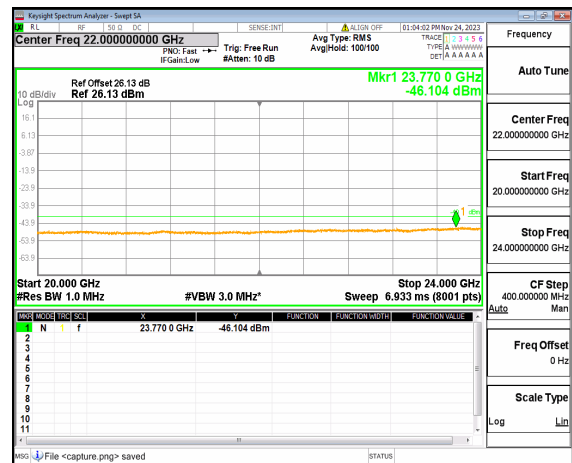

n30 (20GHz-24GHz) 5M DFT-s-OFDM QPSK
Edge_1RB_Left_High

n30 (20GHz-24GHz) 5M DFT-s-OFDM QPSK
Edge_1RB_Right_High