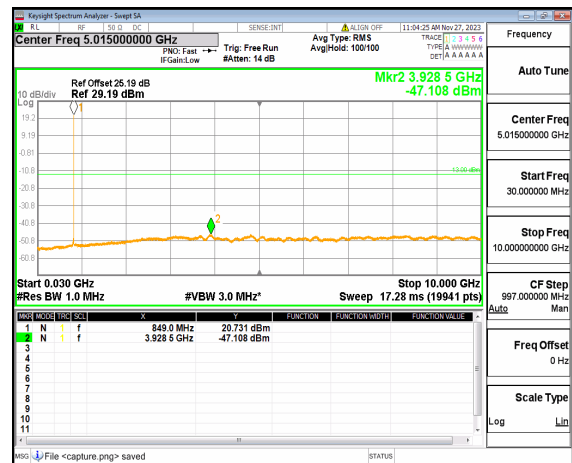

n26(824-849MHz) (30MHz-10GHz) 20M DFT-s-OFDM BPSK Edge_1RB_Right_High

n26(824-849MHz) (30MHz-10GHz) 20M DFT-s-OFDM QPSK Edge_1RB_Right_High