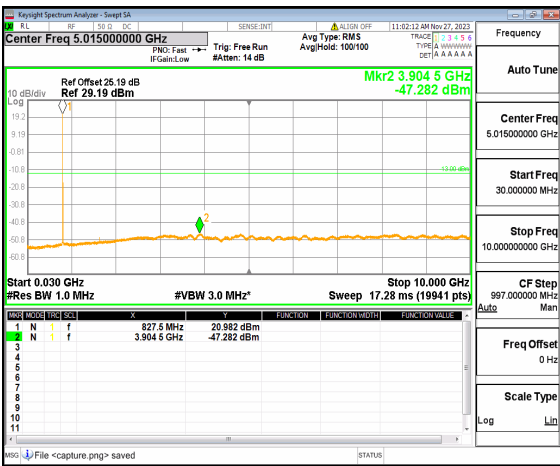

n26(824-849MHz) (30MHz-10GHz) 20M DFT-s-OFDM QPSK Edge_1RB_Left_Mid