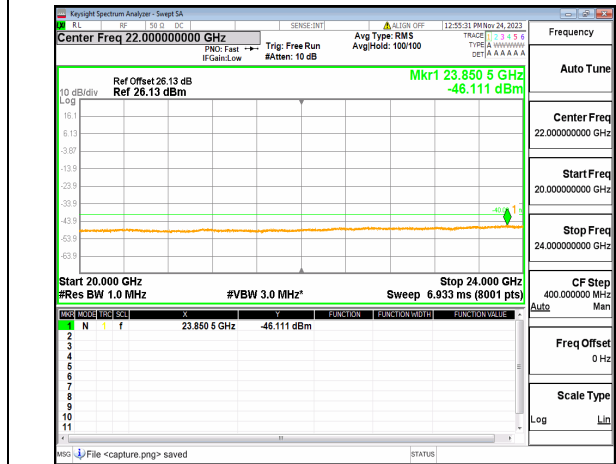

n30 (30MHz-20GHz) 5M DFT-s-OFDM BPSK
Edge_1RB_Left Low

n30 (20GHz-24GHz) 5M DFT-s-OFDM BPSK
Edge_1RB_Left Low

n30 (30MHz-20GHz) 5M DFT-s-OFDM BPSK
Edge_1RB_Right Low

n30 (20GHz-24GHz) 5M DFT-s-OFDM BPSK
Edge_1RB_Right Low

n30 (30MHz-20GHz) 5M DFT-s-OFDM QPSK
Edge_1RB_Left Low

n30 (20GHz-24GHz) 5M DFT-s-OFDM QPSK
Edge_1RB_Left Low

n30 (30MHz-20GHz) 5M DFT-s-OFDM QPSK
Edge_1RB_Right_Low

n30 (20GHz-24GHz) 5M DFT-s-OFDM QPSK
Edge_1RB_Right_Low

n30 (30MHz-20GHz) 5M DFT-s-OFDM BPSK
Edge_1RB_Left_Mid

n30 (20GHz-24GHz) 5M DFT-s-OFDM BPSK
Edge_1RB_Left_Mid

n30 (30MHz-20GHz) 5M DFT-s-OFDM BPSK
Edge_1RB_Right_Mid

n30 (20GHz-24GHz) 5M DFT-s-OFDM BPSK
Edge_1RB_Right_Mid