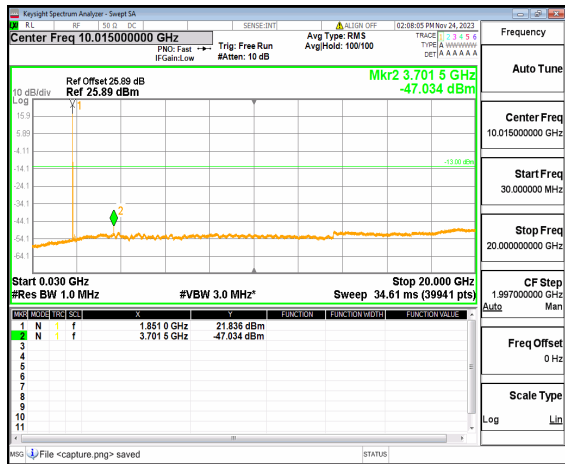

n25 (30MHz-20GHz) 10M DFT-s-OFDM QPSK
Edge_1RB_Left_Mid

n25 (30MHz-20GHz) 10M DFT-s-OFDM QPSK
Edge_1RB_Right_Mid

n25 (30MHz-20GHz) 10M DFT-s-OFDM BPSK
Edge_1RB_Left_High

n25 (30MHz-20GHz) 10M DFT-s-OFDM BPSK
Edge_1RB_Right_High

n25 (30MHz-20GHz) 10M DFT-s-OFDM QPSK
Edge_1RB_Left_High

n25 (30MHz-20GHz) 10M DFT-s-OFDM QPSK
Edge_1RB_Right_High

n25 (30MHz-20GHz) 15M DFT-s-OFDM BPSK
Edge_1RB_Left_Low

n25 (30MHz-20GHz) 15M DFT-s-OFDM BPSK
Edge_1RB_Right_Low