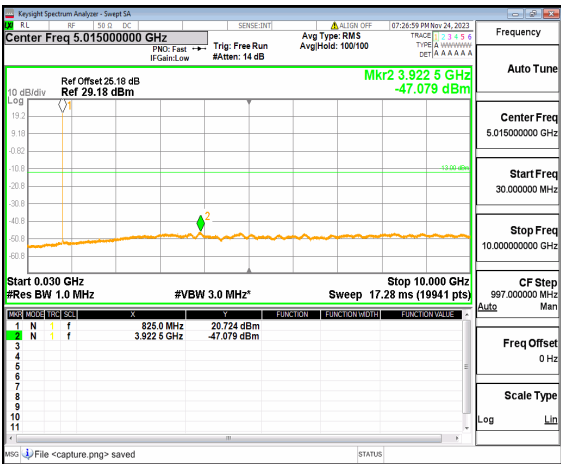

n26(824-849MHz) (30MHz-10GHz) 5M DFT-s-OFDM BPSK Edge_1RB_Left_Low

n26(824-849MHz) (30MHz-10GHz) 5M DFT-s-OFDM QPSK Edge_1RB_Left_Low