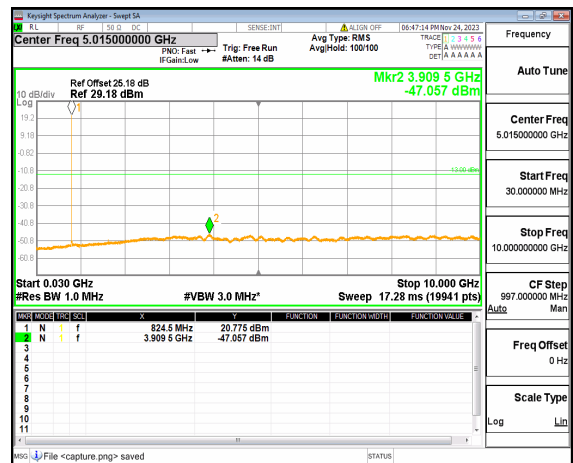

n26(814-824MHz) (30MHz-10GHz) 5M DFT-s-OFDM QPSK Edge_1RB_Right_Mid

n26(814-824MHz) (30MHz-10GHz) 5M DFT-s-OFDM BPSK Edge_1RB_Right_High