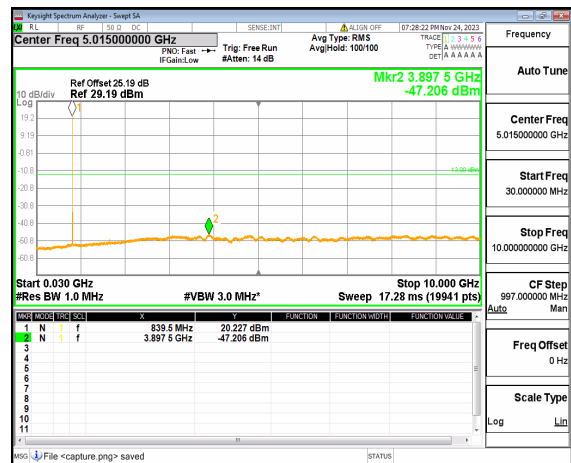

n26(824-849MHz) (30MHz-10GHz) 5M DFT-s-OFDM QPSK Edge_1RB_Right_Low

n26(824-849MHz) (30MHz-10GHz) 5M DFT-s-OFDM BPSK Edge_1RB_Right_Mid