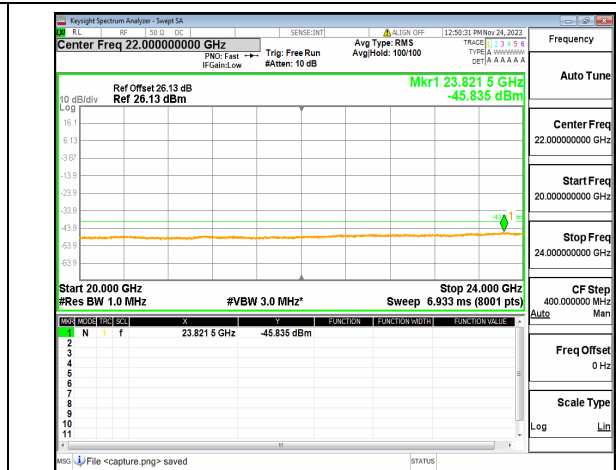

n30 (20GHz-24GHz) 5M DFT-s-OFDM QPSK
Edge_1RB_Left Low

n30 (20GHz-24GHz) 5M DFT-s-OFDM QPSK
Edge_1RB_Right_Low