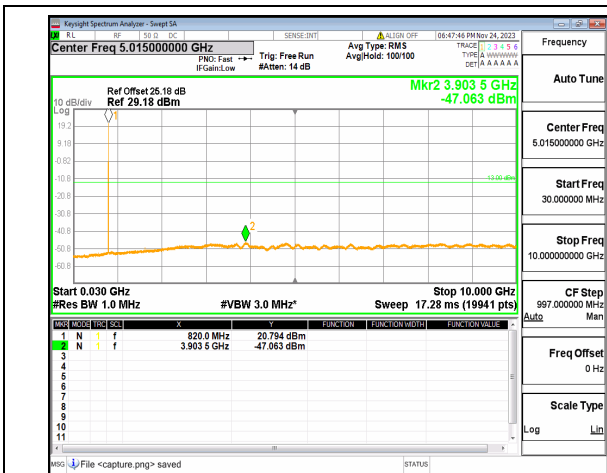

n26(814-824MHz) (30MHz-10GHz) 5M DFT-s-OFDM QPSK Edge_1RB_Left_Mid

n26(814-824MHz) (30MHz-10GHz) 5M DFT-s-OFDM QPSK Edge_1RB_Right_Mid

n26(814-824MHz) (30MHz-10GHz) 5M DFT-s-OFDM BPSK Edge_1RB_Left_High

n26(814-824MHz) (30MHz-10GHz) 5M DFT-s-OFDM BPSK Edge_1RB_Right_High

n26(814-824MHz) (30MHz-10GHz) 5M DFT-s-OFDM QPSK Edge_1RB_Left_High

n26(814-824MHz) (30MHz-10GHz) 5M DFT-s-OFDM QPSK Edge_1RB_Right_High