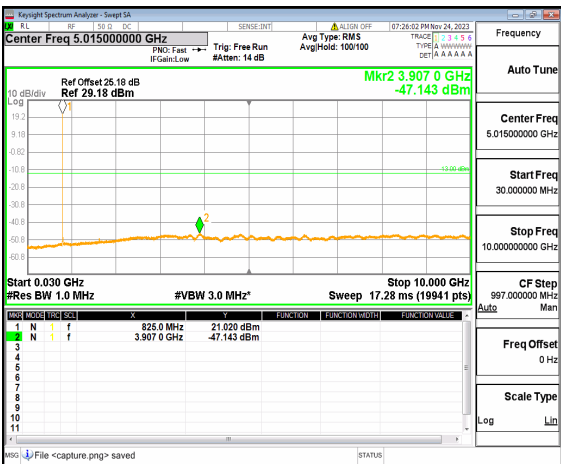

n26(824-849MHz) (30MHz-10GHz) 5M DFT-s-OFDM BPSK Edge_1RB_Left_Low