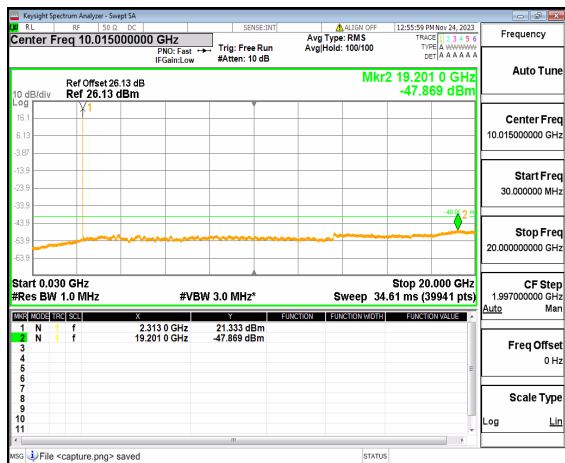

n30 (30MHz-20GHz) 5M DFT-s-OFDM BPSK
Edge_1RB_Left Low

n30 (20GHz-24GHz) 5M DFT-s-OFDM BPSK
Edge_1RB_Left Low

n30 (30MHz-20GHz) 5M DFT-s-OFDM BPSK
Edge_1RB_Right Low

n30 (20GHz-24GHz) 5M DFT-s-OFDM BPSK
Edge_1RB_Right Low

n30 (30MHz-20GHz) 5M DFT-s-OFDM QPSK
Edge_1RB_Left Low

n30 (20GHz-24GHz) 5M DFT-s-OFDM QPSK
Edge_1RB_Left Low

n30 (30MHz-20GHz) 5M DFT-s-OFDM QPSK
Edge_1RB_Right_Low

n30 (20GHz-24GHz) 5M DFT-s-OFDM QPSK
Edge_1RB_Right_Low

n30 (30MHz-20GHz) 5M DFT-s-OFDM BPSK
Edge_1RB_Left_Mid

n30 (20GHz-24GHz) 5M DFT-s-OFDM BPSK
Edge_1RB_Left_Mid

n30 (30MHz-20GHz) 5M DFT-s-OFDM BPSK
Edge_1RB_Right_Mid

n30 (20GHz-24GHz) 5M DFT-s-OFDM BPSK
Edge_1RB_Right_Mid