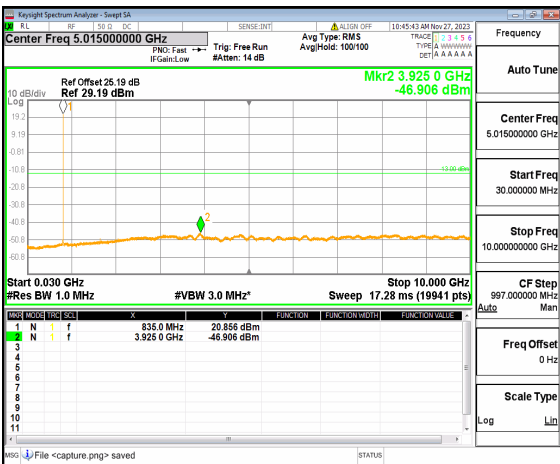

n26(824-849MHz) (30MHz-10GHz) 5M DFT-s-OFDM QPSK Edge_1RB_Left_Low

n26(824-849MHz) (30MHz-10GHz) 5M DFT-s-OFDM QPSK Edge_1RB_Right_Low

n26(824-849MHz) (30MHz-10GHz) 5M DFT-s-OFDM BPSK Edge_1RB_Left_Mid

n26(824-849MHz) (30MHz-10GHz) 5M DFT-s-OFDM BPSK Edge_1RB_Right_Mid