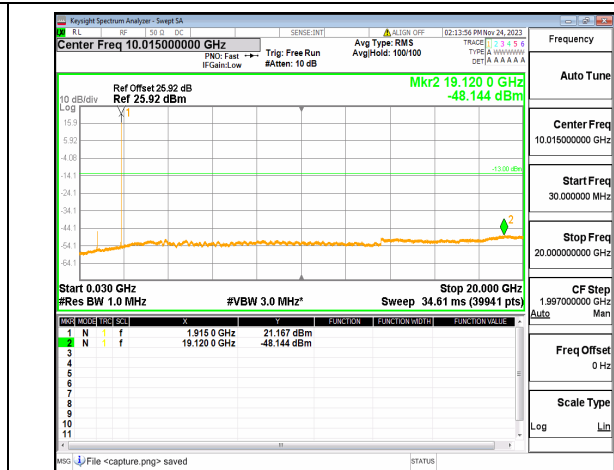

n25 (30MHz-20GHz) 15M DFT-s-OFDM BPSK
Edge_1RB_Right_High

n25 (30MHz-20GHz) 15M DFT-s-OFDM QPSK
Edge_1RB_Right_High