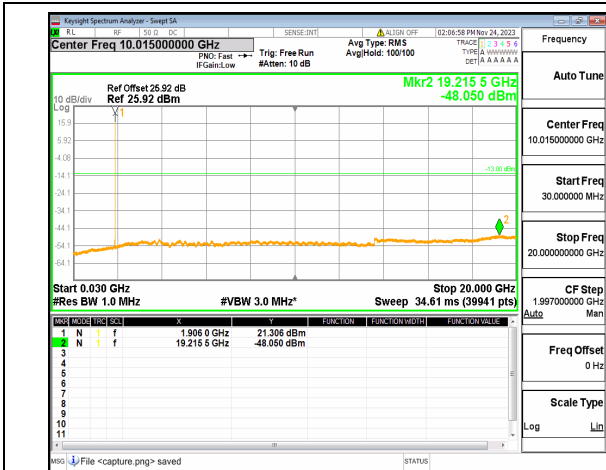

n25 (30MHz-20GHz) 10M DFT-s-OFDM QPSK
Edge_1RB_Left_Mid

n25 (30MHz-20GHz) 10M DFT-s-OFDM QPSK
Edge_1RB_Right_Mid

n25 (30MHz-20GHz) 10M DFT-s-OFDM BPSK
Edge_1RB_Left_High

n25 (30MHz-20GHz) 10M DFT-s-OFDM BPSK
Edge_1RB_Right_High