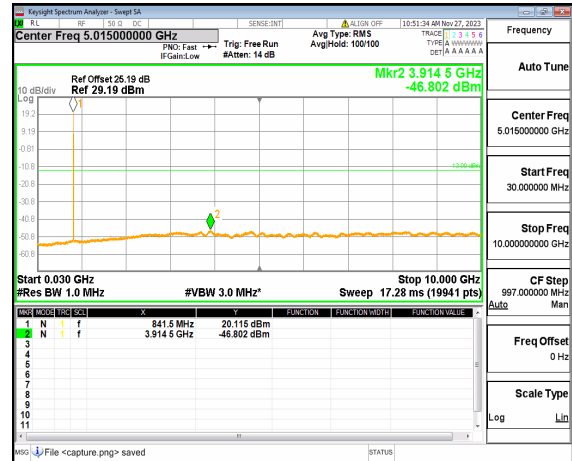

n26(824-849MHz) (30MHz-10GHz) 10M DFT-s-OFDM BPSK Edge_1RB Right Mid

n26(824-849MHz) (30MHz-10GHz) 10M DFT-s-OFDM QPSK Edge_1RB_Right_Mid