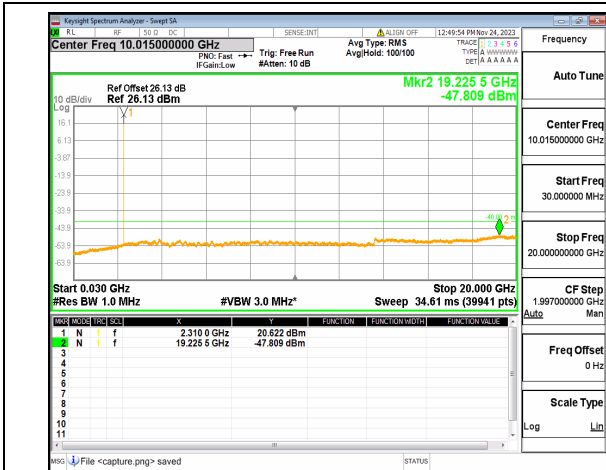

n30 (30MHz-20GHz) 5M DFT-s-OFDM QPSK
Edge_1RB_Right_Low