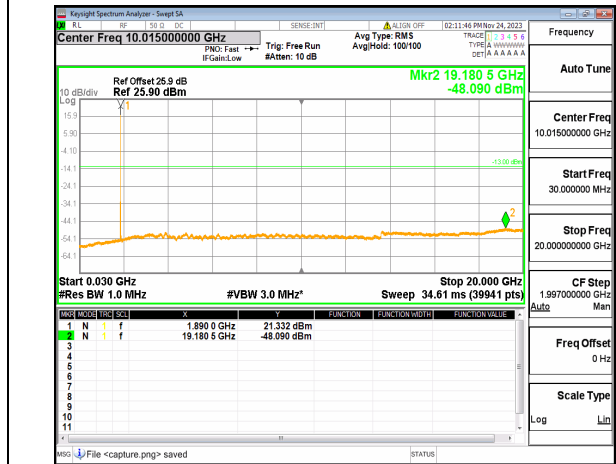

n25 (30MHz-20GHz) 15M DFT-s-OFDM BPSK
Edge_1RB_Right_Mid

n25 (30MHz-20GHz) 15M DFT-s-OFDM QPSK
Edge_1RB_Right_Mid