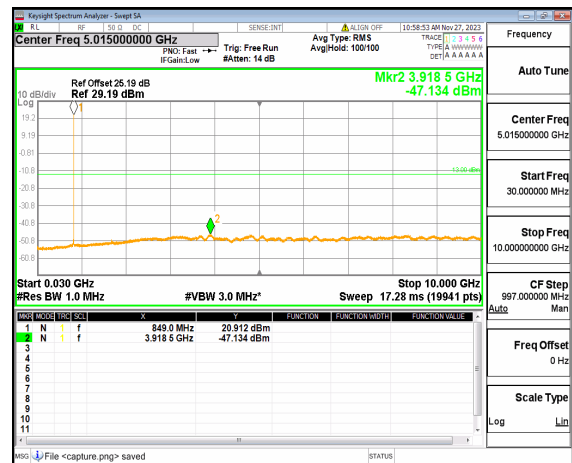

n26(824-849MHz) (30MHz-10GHz) 15M DFT-s-OFDM BPSK Edge_1RB_Right_High

n26(824-849MHz) (30MHz-10GHz) 15M DFT-s-OFDM QPSK Edge_1RB_Right_High