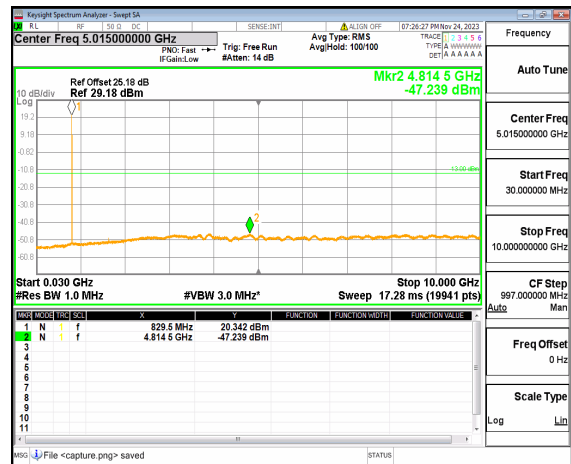

n26(814-824MHz) (30MHz-10GHz) 10M DFT-s-OFDM QPSK Edge_1RB_Right_Mid

n26(824-849MHz) (30MHz-10GHz) 5M DFT-s-OFDM BPSK Edge_1RB_Right_Low