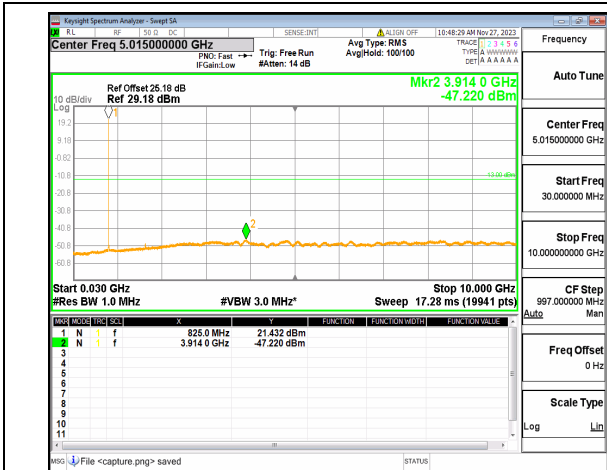

n26(824-849MHz) (30MHz-10GHz) 10M DFT-s-OFDM BPSK Edge_1RB Left Low