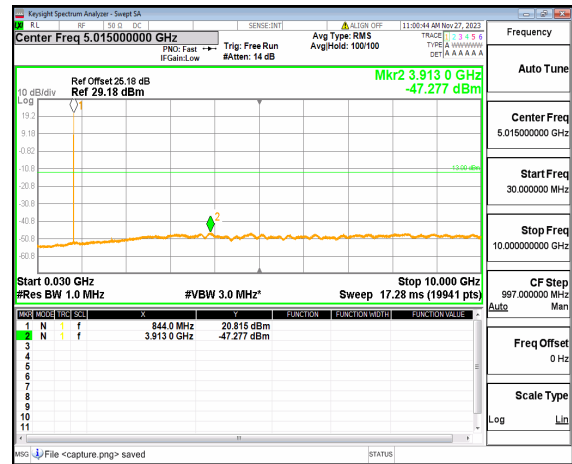

n26(824-849MHz) (30MHz-10GHz) 20M DFT-s-OFDM BPSK Edge_1RB Right Low

n26(824-849MHz) (30MHz-10GHz) 20M DFT-s-OFDM QPSK Edge_1RB Right Low