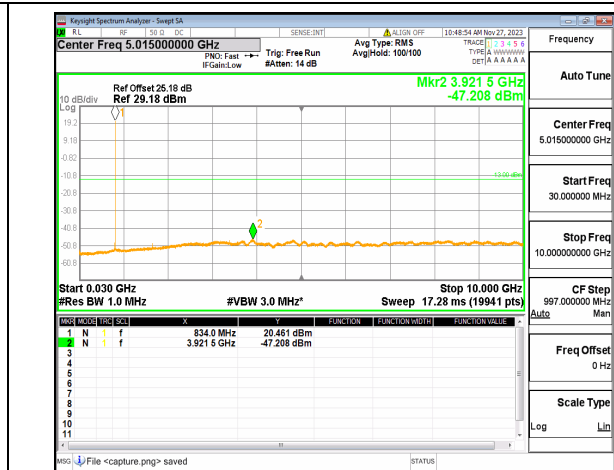

n26(824-849MHz) (30MHz-10GHz) 5M DFT-s-OFDM QPSK Edge_1RB_Right_High

n26(824-849MHz) (30MHz-10GHz) 10M DFT-s-OFDM BPSK Edge_1RB Right Low