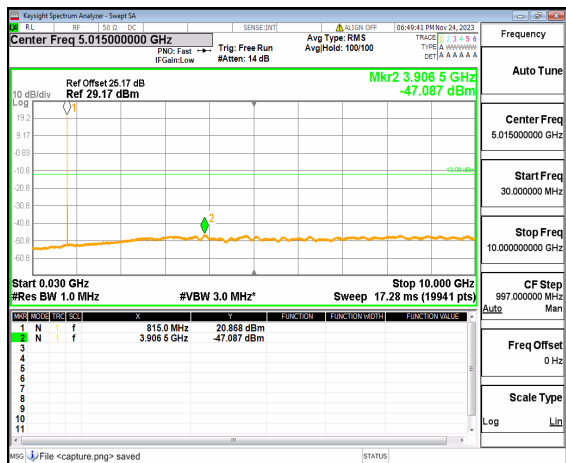

n26(814-824MHz) (30MHz-10GHz) 10M DFT-s-OFDM BPSK Edge_1RB_Left_Mid

n26(814-824MHz) (30MHz-10GHz) 10M DFT-s-OFDM QPSK Edge_1RB_Left_Mid