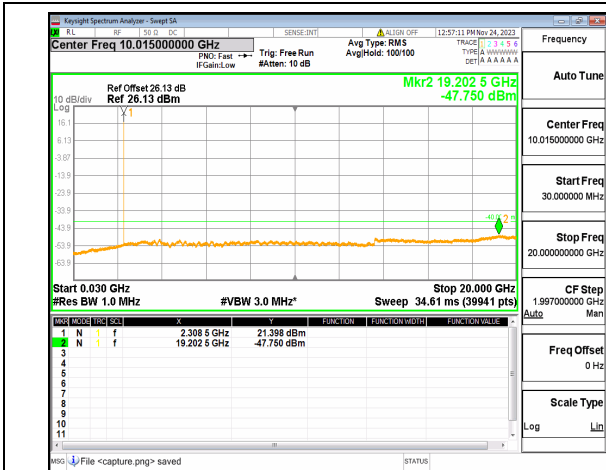

n30 (30MHz-20GHz) 5M DFT-s-OFDM BPSK
Edge_1RB_Left_Mid

n30 (20GHz-24GHz) 5M DFT-s-OFDM BPSK
Edge_1RB_Left_Mid

n30 (30MHz-20GHz) 5M DFT-s-OFDM BPSK
Edge_1RB_Right_Mid

n30 (20GHz-24GHz) 5M DFT-s-OFDM BPSK
Edge_1RB_Right_Mid