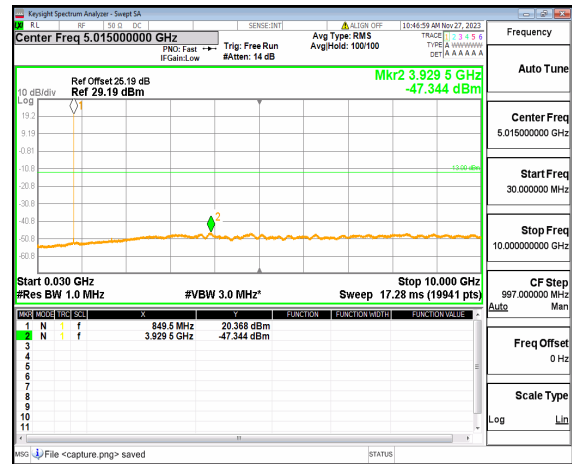

n26(824-849MHz) (30MHz-10GHz) 5M DFT-s-OFDM QPSK Edge_1RB_Right_Mid

n26(824-849MHz) (30MHz-10GHz) 5M DFT-s-OFDM BPSK Edge_1RB_Right_High