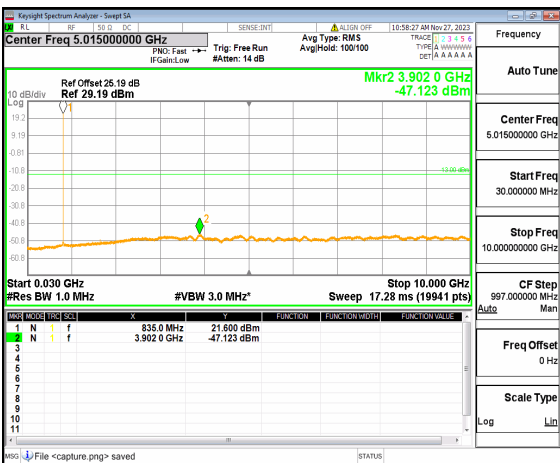

n26(824-849MHz) (30MHz-10GHz) 15M DFT-s-OFDM BPSK Edge_1RB_Left_High

n26(824-849MHz) (30MHz-10GHz) 15M DFT-s-OFDM QPSK Edge_1RB_Left_High