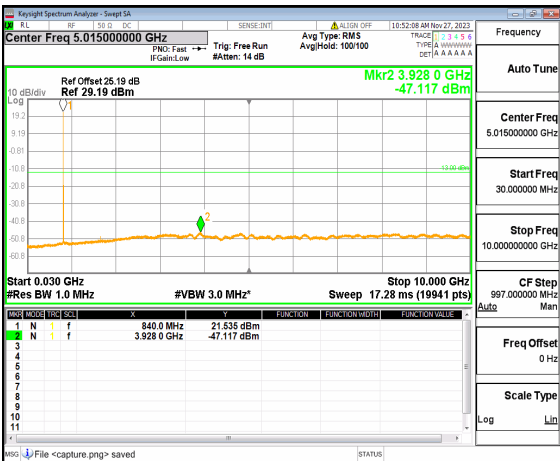

n26(824-849MHz) (30MHz-10GHz) 10M DFT-s-OFDM QPSK Edge_1RB_Left_Mid

n26(824-849MHz) (30MHz-10GHz) 10M DFT-s-OFDM BPSK Edge_1RB_Left_High