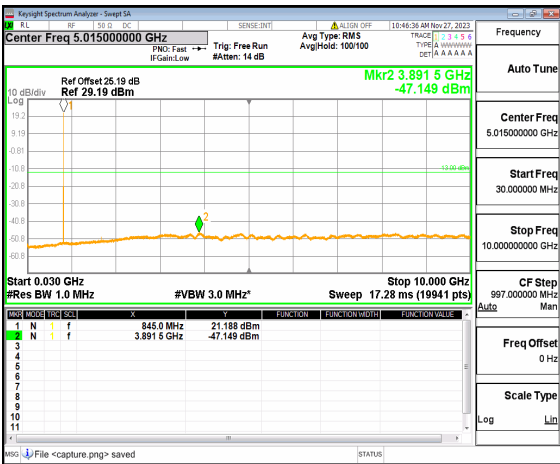

n26(824-849MHz) (30MHz-10GHz) 5M DFT-s-OFDM QPSK Edge_1RB_Left_Mid

n26(824-849MHz) (30MHz-10GHz) 5M DFT-s-OFDM BPSK Edge_1RB_Left_High