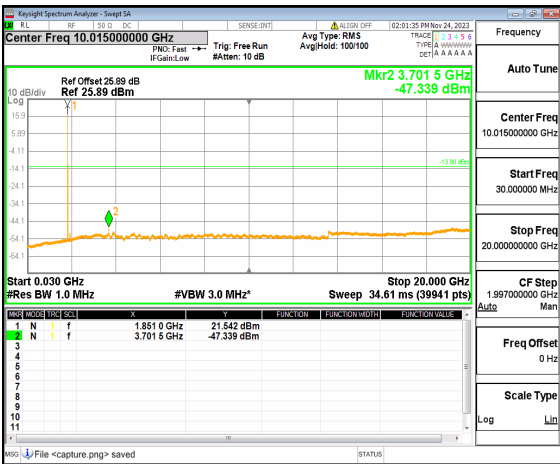

n25 (30MHz-20GHz) 5M DFT-s-OFDM QPSK
Edge_1RB_Left_High

n25 (30MHz-20GHz) 5M DFT-s-OFDM QPSK
Edge_1RB_Right_High

n25 (30MHz-20GHz) 10M DFT-s-OFDM BPSK
Edge_1RB_Left_Low

n25 (30MHz-20GHz) 10M DFT-s-OFDM BPSK
Edge_1RB_Right_Low