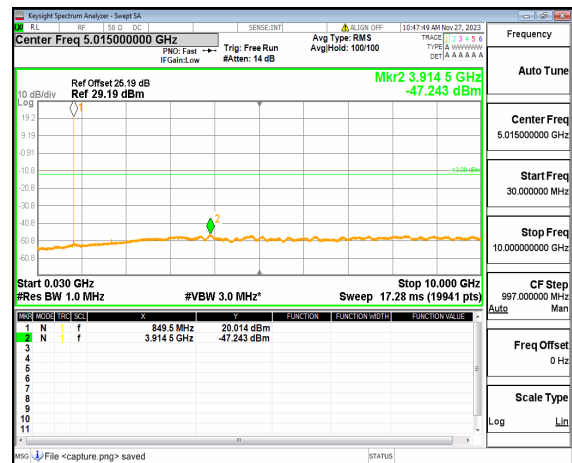

n26(824-849MHz) (30MHz-10GHz) 5M DFT-s-OFDM BPSK Edge_1RB_Right_High

n26(824-849MHz) (30MHz-10GHz) 5M DFT-s-OFDM QPSK Edge_1RB_Right_High