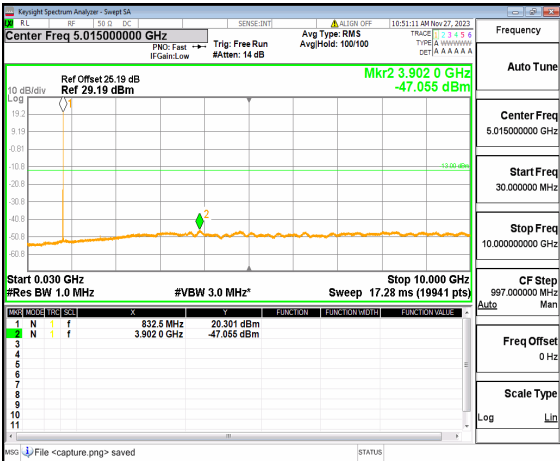

n26(824-849MHz) (30MHz-10GHz) 10M DFT-s-OFDM QPSK Edge_1RB_Left_Mid