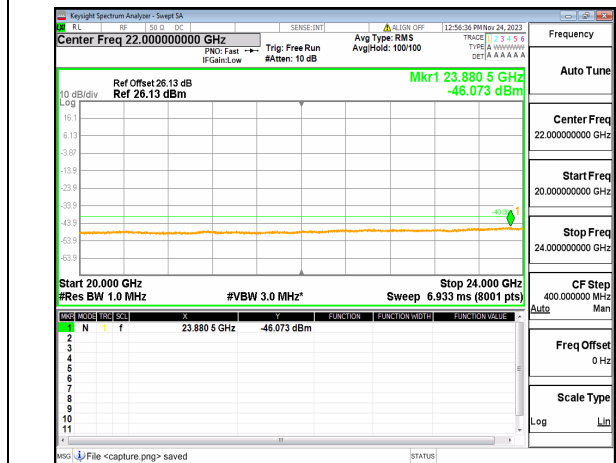

n30 (30MHz-20GHz) 5M DFT-s-OFDM BPSK
Edge_1RB_Left Low

n30 (20GHz-24GHz) 5M DFT-s-OFDM BPSK
Edge_1RB_Left Low

n30 (30MHz-20GHz) 5M DFT-s-OFDM BPSK
Edge_1RB_Right Low

n30 (20GHz-24GHz) 5M DFT-s-OFDM BPSK
Edge_1RB_Right Low

n30 (30MHz-20GHz) 5M DFT-s-OFDM QPSK
Edge_1RB_Left Low

n30 (20GHz-24GHz) 5M DFT-s-OFDM QPSK
Edge_1RB_Left Low

n30 (30MHz-20GHz) 5M DFT-s-OFDM QPSK
Edge_1RB_Right_Low

n30 (20GHz-24GHz) 5M DFT-s-OFDM QPSK
Edge_1RB_Right_Low

n30 (30MHz-20GHz) 5M DFT-s-OFDM BPSK
Edge_1RB_Left_Mid

n30 (20GHz-24GHz) 5M DFT-s-OFDM BPSK
Edge_1RB_Left_Mid

n30 (30MHz-20GHz) 5M DFT-s-OFDM BPSK
Edge_1RB_Right_Mid

n30 (20GHz-24GHz) 5M DFT-s-OFDM BPSK
Edge_1RB_Right_Mid