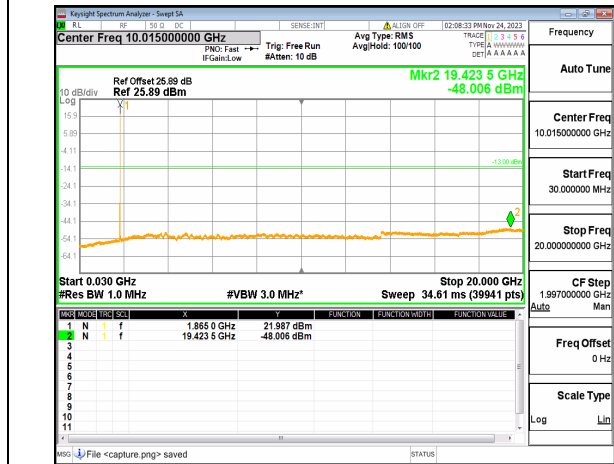

n25 (30MHz-20GHz) 10M DFT-s-OFDM QPSK
Edge_1RB_Left_Mid

n25 (30MHz-20GHz) 10M DFT-s-OFDM QPSK
Edge_1RB_Right_Mid

n25 (30MHz-20GHz) 10M DFT-s-OFDM BPSK
Edge_1RB_Left_High

n25 (30MHz-20GHz) 10M DFT-s-OFDM BPSK
Edge_1RB_Right_High

n25 (30MHz-20GHz) 10M DFT-s-OFDM QPSK
Edge_1RB_Left_High

n25 (30MHz-20GHz) 10M DFT-s-OFDM QPSK
Edge_1RB_Right_High

n25 (30MHz-20GHz) 15M DFT-s-OFDM BPSK
Edge_1RB_Left_Low

n25 (30MHz-20GHz) 15M DFT-s-OFDM BPSK
Edge_1RB_Right_Low