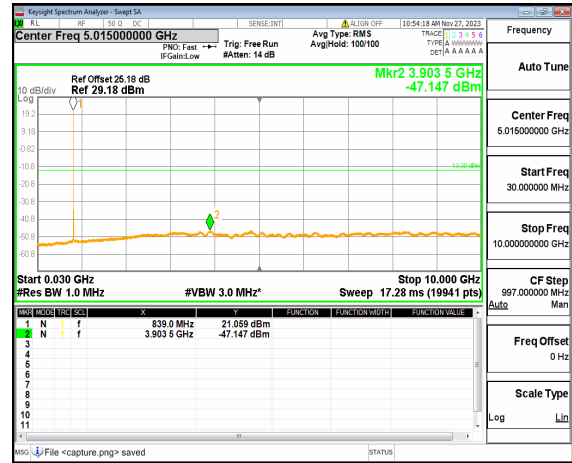

n26(824-849MHz) (30MHz-10GHz) 10M DFT-s-OFDM QPSK Edge_1RB_Right_High

n26(824-849MHz) (30MHz-10GHz) 15M DFT-s-OFDM BPSK Edge_1RB Right Low