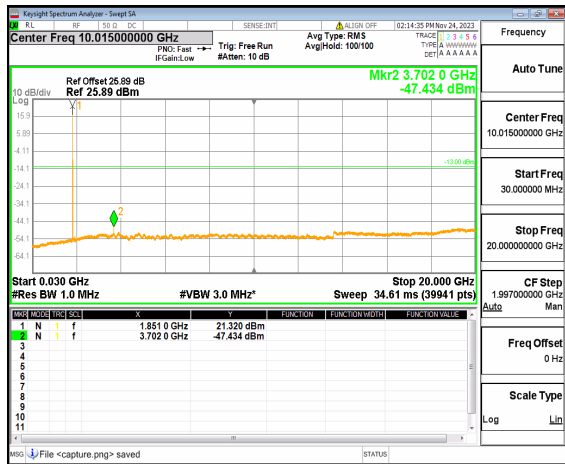

n25 (30MHz-20GHz) 15M DFT-s-OFDM QPSK
Edge_1RB_Left_Mid

n25 (30MHz-20GHz) 15M DFT-s-OFDM QPSK
Edge_1RB_Right_Mid

n25 (30MHz-20GHz) 15M DFT-s-OFDM BPSK
Edge_1RB_Left_High

n25 (30MHz-20GHz) 15M DFT-s-OFDM BPSK
Edge_1RB_Right_High

n25 (30MHz-20GHz) 15M DFT-s-OFDM QPSK
Edge_1RB_Left_High

n25 (30MHz-20GHz) 15M DFT-s-OFDM QPSK
Edge_1RB_Right_High

n25 (30MHz-20GHz) 20M DFT-s-OFDM BPSK
Edge_1RB_Left_Low

n25 (30MHz-20GHz) 20M DFT-s-OFDM BPSK
Edge_1RB_Right_Low