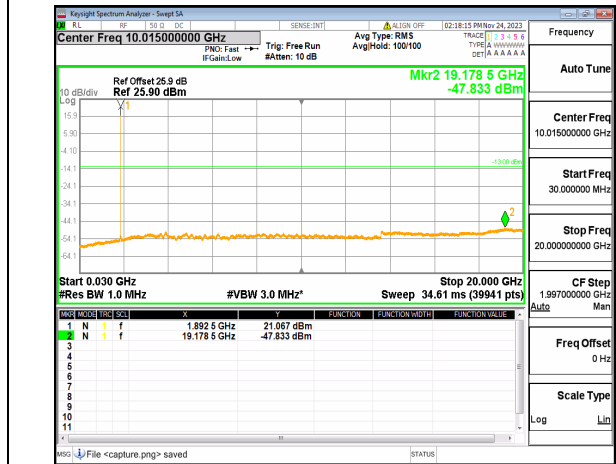

n25 (30MHz-20GHz) 20M DFT-s-OFDM BPSK
Edge_1RB_Right_Mid

n25 (30MHz-20GHz) 20M DFT-s-OFDM QPSK
Edge_1RB_Right_Mid