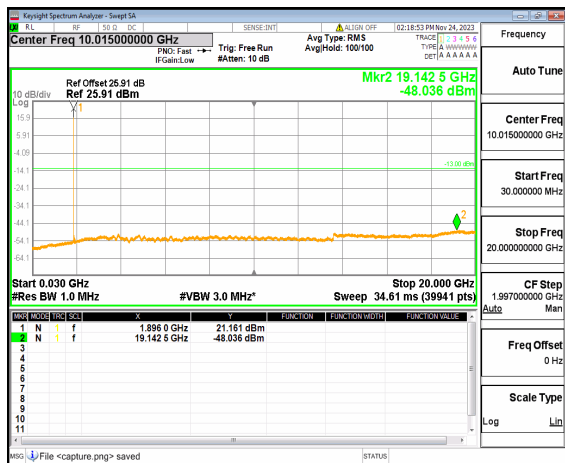

n25 (30MHz-20GHz) 20M DFT-s-OFDM QPSK
Edge_1RB_Left_Low

n25 (30MHz-20GHz) 20M DFT-s-OFDM QPSK
Edge_1RB_Right_Low

n25 (30MHz-20GHz) 20M DFT-s-OFDM BPSK
Edge_1RB_Left_Mid

n25 (30MHz-20GHz) 20M DFT-s-OFDM BPSK
Edge_1RB_Right_Mid

n25 (30MHz-20GHz) 20M DFT-s-OFDM QPSK
Edge_1RB_Left_Mid

n25 (30MHz-20GHz) 20M DFT-s-OFDM QPSK
Edge_1RB_Right_Mid

n25 (30MHz-20GHz) 20M DFT-s-OFDM BPSK
Edge_1RB_Left_High

n25 (30MHz-20GHz) 20M DFT-s-OFDM BPSK
Edge_1RB_Right_High