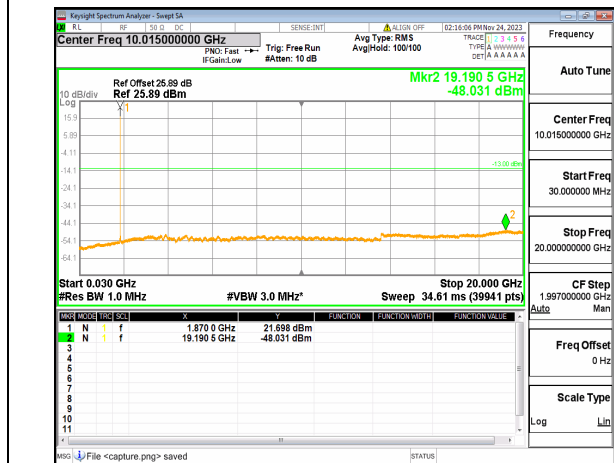

n25 (30MHz-20GHz) 20M DFT-s-OFDM BPSK
Edge_1RB_Right_Low

n25 (30MHz-20GHz) 20M DFT-s-OFDM QPSK
Edge_1RB_Right_Low