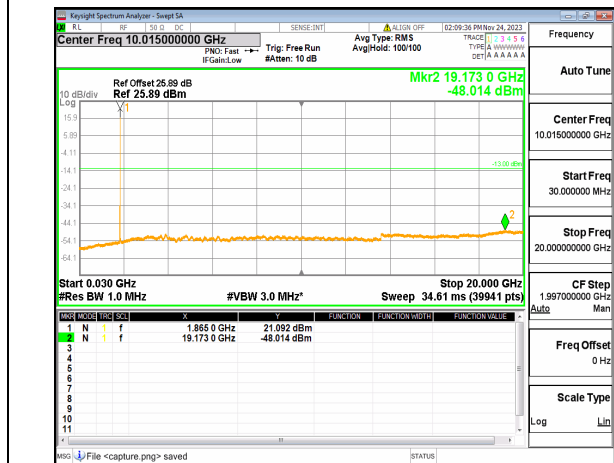

n25 (30MHz-20GHz) 15M DFT-s-OFDM BPSK
Edge_1RB_Right_Low

n25 (30MHz-20GHz) 15M DFT-s-OFDM QPSK
Edge_1RB_Right_Low