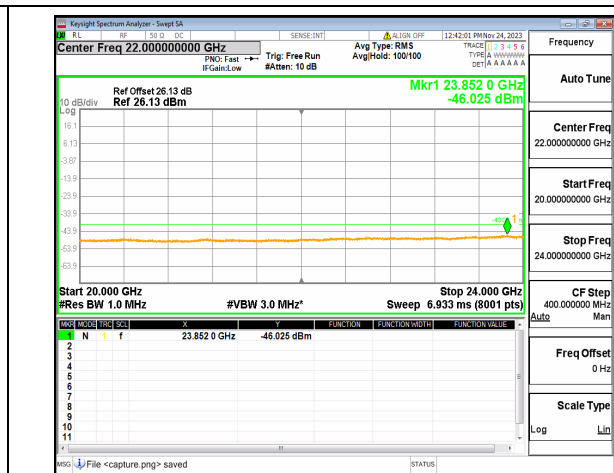

n26(824-849MHz) (30MHz-10GHz) 20M DFT-s-OFDM BPSK Edge_1RB_Right_High

n26(824-849MHz) (30MHz-10GHz) 20M DFT-s-OFDM QPSK Edge_1RB_Left_High

n26(824-849MHz) (30MHz-10GHz) 20M DFT-s-OFDM QPSK Edge_1RB_Right_High

n30 (30MHz-20GHz) 5M DFT-s-OFDM BPSK
Edge_1RB_Left Low

n30 (20GHz-24GHz) 5M DFT-s-OFDM BPSK
Edge_1RB_Left Low

n30 (30MHz-20GHz) 5M DFT-s-OFDM BPSK
Edge_1RB_Right Low

n30 (20GHz-24GHz) 5M DFT-s-OFDM BPSK
Edge_1RB_Right Low