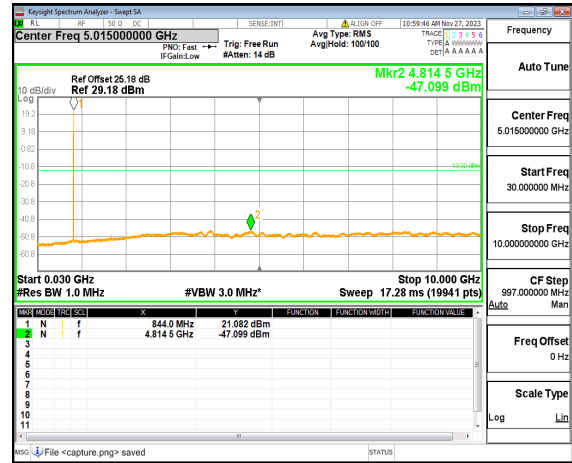

n26(824-849MHz) (30MHz-10GHz) 15M DFT-s-OFDM QPSK Edge_1RB_Right_High

n26(824-849MHz) (30MHz-10GHz) 20M DFT-s-OFDM BPSK Edge_1RB Right Low