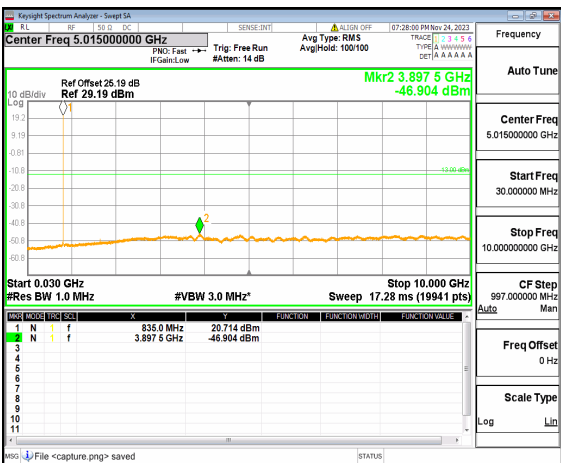

n26(824-849MHz) (30MHz-10GHz) 5M DFT-s-OFDM QPSK Edge_1RB_Left_Low

n26(824-849MHz) (30MHz-10GHz) 5M DFT-s-OFDM BPSK Edge_1RB_Left_Mid