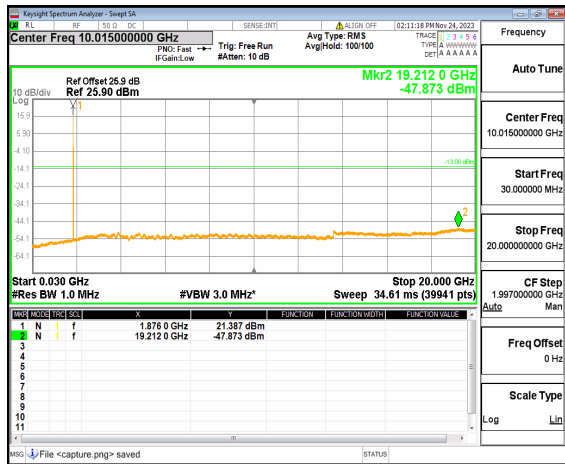

n25 (30MHz-20GHz) 15M DFT-s-OFDM QPSK
Edge_1RB_Left_Low

n25 (30MHz-20GHz) 15M DFT-s-OFDM QPSK
Edge_1RB_Right_Low

n25 (30MHz-20GHz) 15M DFT-s-OFDM BPSK
Edge_1RB_Left_Mid

n25 (30MHz-20GHz) 15M DFT-s-OFDM BPSK
Edge_1RB_Right_Mid

n25 (30MHz-20GHz) 15M DFT-s-OFDM QPSK
Edge_1RB_Left_Mid

n25 (30MHz-20GHz) 15M DFT-s-OFDM QPSK
Edge_1RB_Right_Mid

n25 (30MHz-20GHz) 15M DFT-s-OFDM BPSK
Edge_1RB_Left_High

n25 (30MHz-20GHz) 15M DFT-s-OFDM BPSK
Edge_1RB_Right_High