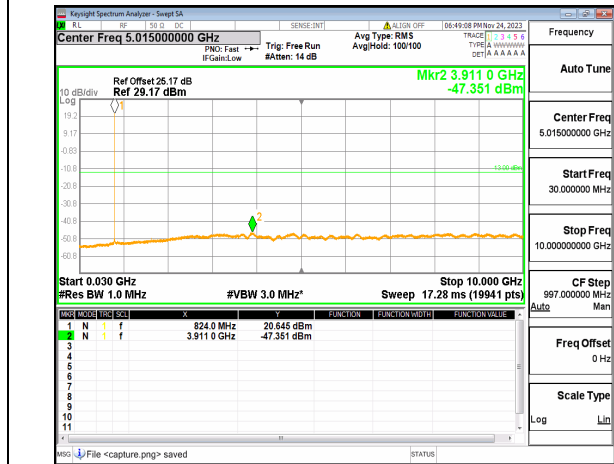

n26(814-824MHz) (30MHz-10GHz) 5M DFT-s-OFDM QPSK Edge_1RB_Right_High

n26(814-824MHz) (30MHz-10GHz) 10M DFT-s-OFDM BPSK Edge_1RB_Right_Mid