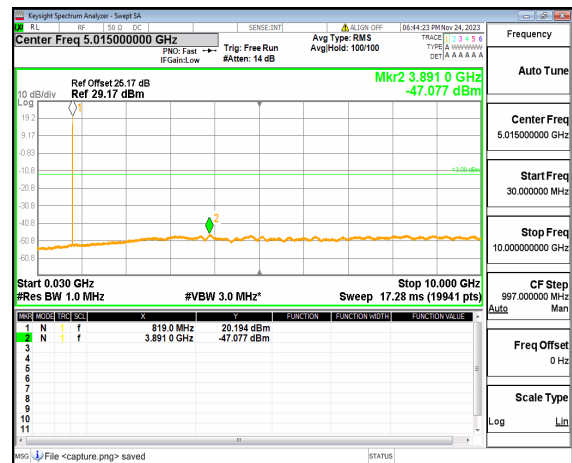

n26(814-824MHz) (30MHz-10GHz) 5M DFT-s-OFDM BPSK Edge_1RB_Right_Low

n26(814-824MHz) (30MHz-10GHz) 5M DFT-s-OFDM QPSK Edge_1RB_Right_Low