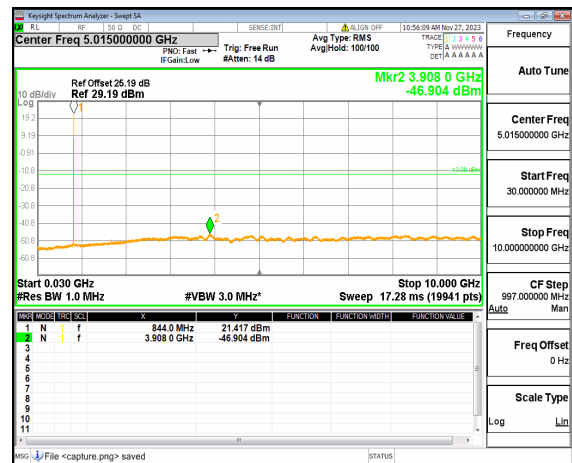

n26(824-849MHz) (30MHz-10GHz) 15M DFT-s-OFDM QPSK Edge_1RB Right Low

n26(824-849MHz) (30MHz-10GHz) 15M DFT-s-OFDM BPSK Edge_1RB Right Mid