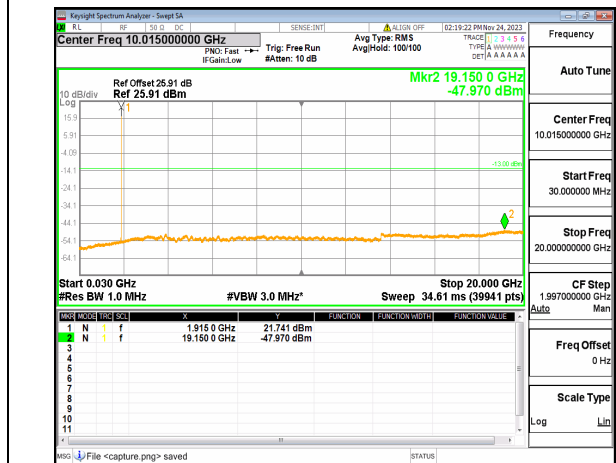

n25 (30MHz-20GHz) 20M DFT-s-OFDM QPSK
Edge_1RB_Right_Mid

n25 (30MHz-20GHz) 20M DFT-s-OFDM BPSK
Edge_1RB_Right_High