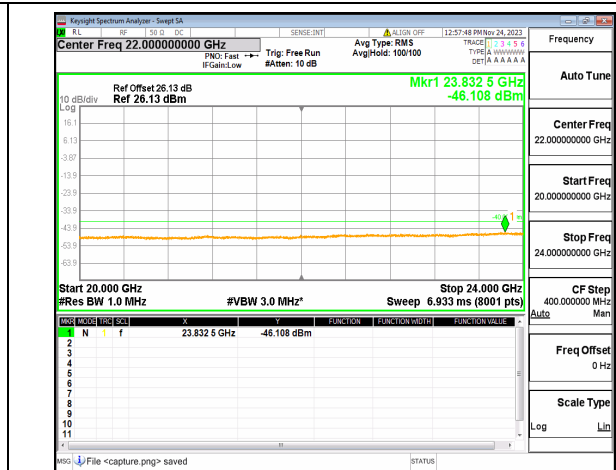

n30 (20GHz-24GHz) 5M DFT-s-OFDM BPSK
Edge_1RB_Right_Mid

n30 (20GHz-24GHz) 5M DFT-s-OFDM QPSK
Edge_1RB_Left_Mid