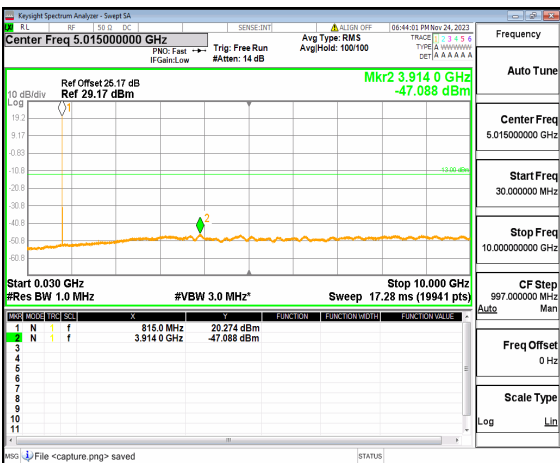

n25 (30MHz-20GHz) 20M DFT-s-OFDM QPSK Edge_1RB_Left_High

n25 (30MHz-20GHz) 20M DFT-s-OFDM QPSK Edge_1RB_Right_High

n26(814-824MHz) (30MHz-10GHz) 5M DFT-s-OFDM BPSK Edge_1RB_Left_Low

n26(814-824MHz) (30MHz-10GHz) 5M DFT-s-OFDM BPSK Edge_1RB_Right_Low