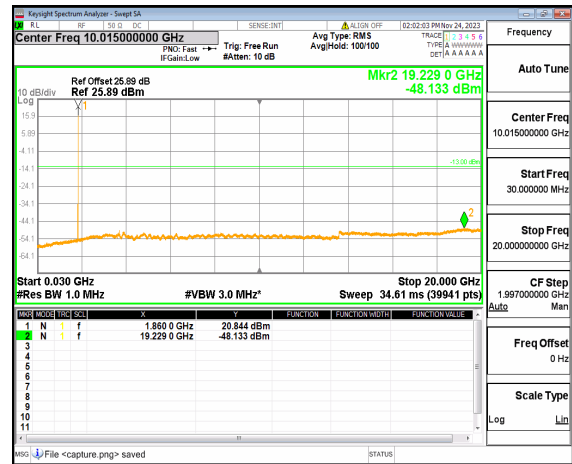

n25 (30MHz-20GHz) 5M DFT-s-OFDM QPSK
Edge_1RB_Left_High

n25 (30MHz-20GHz) 5M DFT-s-OFDM QPSK
Edge_1RB_Right_High

n25 (30MHz-20GHz) 10M DFT-s-OFDM BPSK
Edge_1RB_Left_Low

n25 (30MHz-20GHz) 10M DFT-s-OFDM BPSK
Edge_1RB_Right_Low

n25 (30MHz-20GHz) 10M DFT-s-OFDM QPSK
Edge_1RB_Left_Low

n25 (30MHz-20GHz) 10M DFT-s-OFDM QPSK
Edge_1RB_Right_Low

n25 (30MHz-20GHz) 10M DFT-s-OFDM BPSK
Edge_1RB_Left_Mid

n25 (30MHz-20GHz) 10M DFT-s-OFDM BPSK
Edge_1RB_Right_Mid