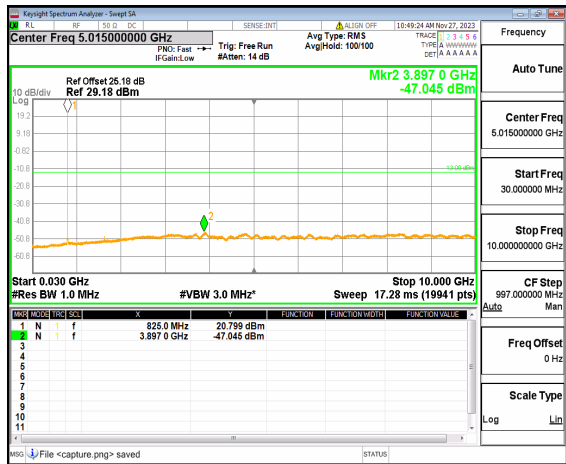

n26(824-849MHz) (30MHz-10GHz) 10M DFT-s-OFDM BPSK Edge_1RB Left Low

n26(824-849MHz) (30MHz-10GHz) 10M DFT-s-OFDM QPSK Edge_1RB Left Low