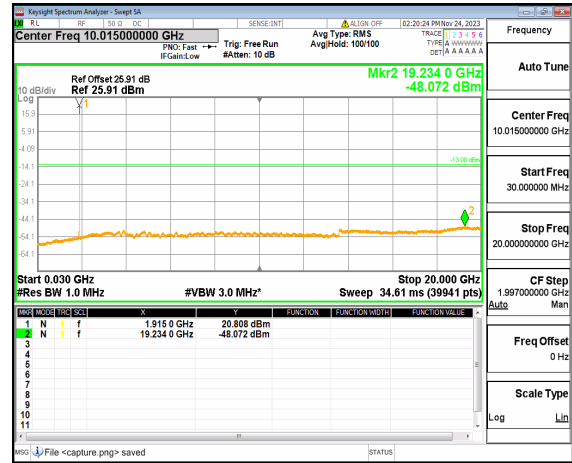

n25 (30MHz-20GHz) 20M DFT-s-OFDM BPSK
Edge_1RB_Right_High

n25 (30MHz-20GHz) 20M DFT-s-OFDM QPSK Edge_1RB_Right_High