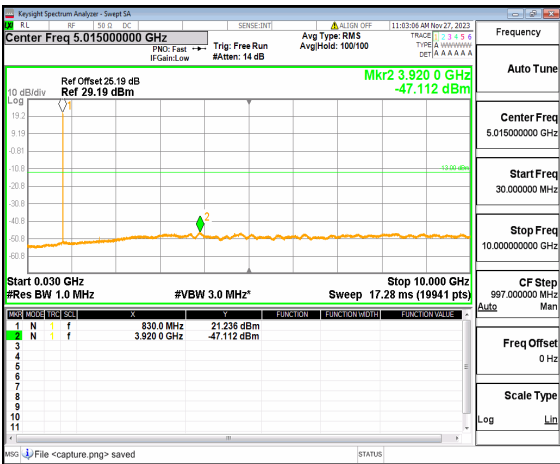

n26(824-849MHz) (30MHz-10GHz) 20M DFT-s-OFDM QPSK Edge_1RB_Left_Mid

n26(824-849MHz) (30MHz-10GHz) 20M DFT-s-OFDM BPSK Edge_1RB_Left_High