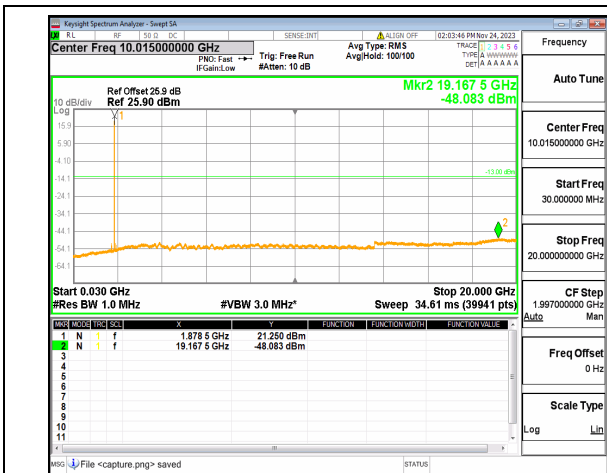

n25 (30MHz-20GHz) 10M DFT-s-OFDM BPSK
Edge_1RB_Left_Mid