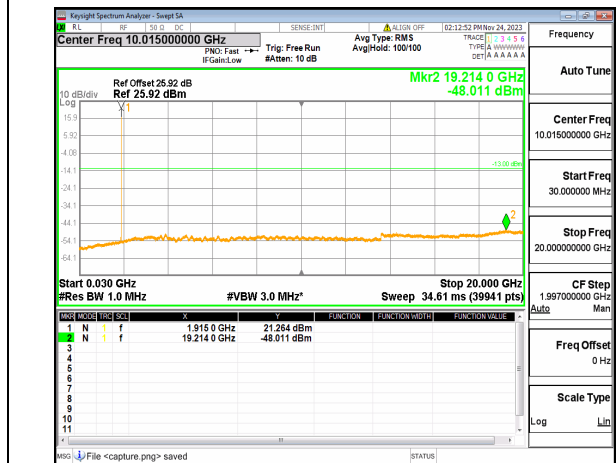

n25 (30MHz-20GHz) 15M DFT-s-OFDM QPSK
Edge_1RB_Right_Mid

n25 (30MHz-20GHz) 15M DFT-s-OFDM BPSK
Edge_1RB_Right_High