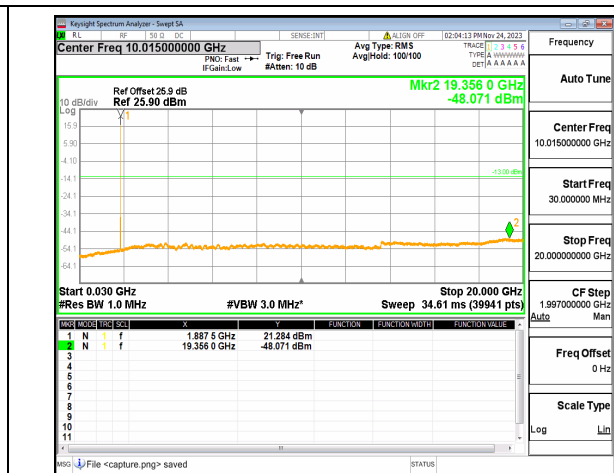

n25 (30MHz-20GHz) 10M DFT-s-OFDM QPSK
Edge_1RB_Right_Low

n25 (30MHz-20GHz) 10M DFT-s-OFDM BPSK
Edge_1RB_Right_Mid