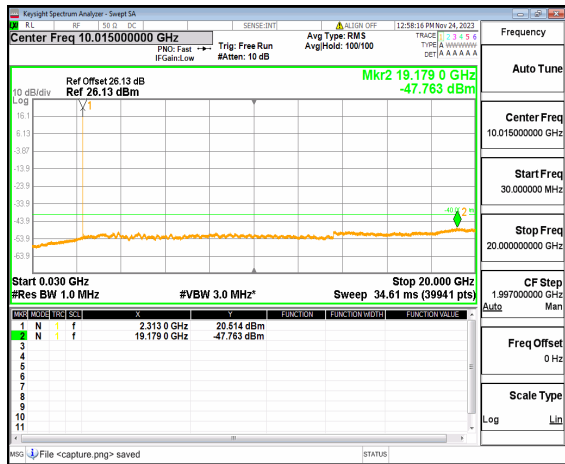

n30 (30MHz-20GHz) 5M DFT-s-OFDM QPSK
Edge_1RB_Left_Mid

n30 (30MHz-20GHz) 5M DFT-s-OFDM QPSK
Edge_1RB_Right_Mid