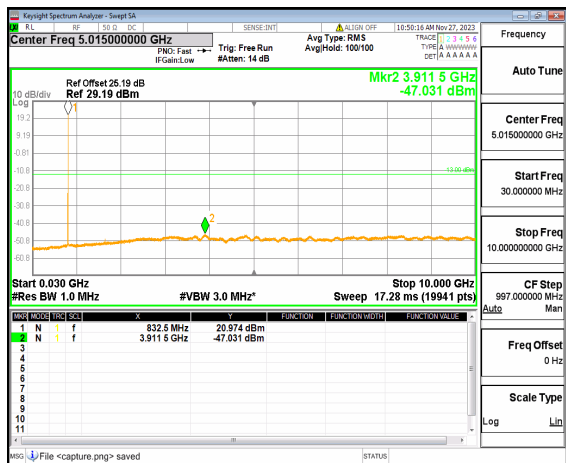

n26(824-849MHz) (30MHz-10GHz) 10M DFT-s-OFDM QPSK Edge_1RB Left Low

n26(824-849MHz) (30MHz-10GHz) 10M DFT-s-OFDM BPSK Edge_1RB Left Mid