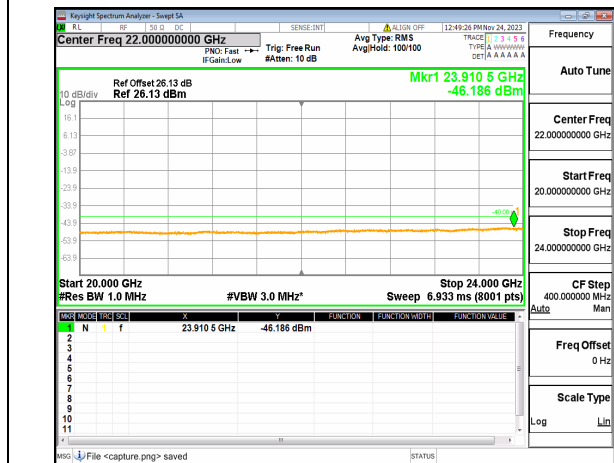

n30 (30MHz-20GHz) 5M DFT-s-OFDM BPSK
Edge_1RB_Left Low

n30 (20GHz-24GHz) 5M DFT-s-OFDM BPSK
Edge_1RB_Left Low

n30 (30MHz-20GHz) 5M DFT-s-OFDM BPSK
Edge_1RB_Right Low

n30 (20GHz-24GHz) 5M DFT-s-OFDM BPSK
Edge_1RB_Right Low

n30 (30MHz-20GHz) 5M DFT-s-OFDM QPSK
Edge_1RB_Left Low

n30 (20GHz-24GHz) 5M DFT-s-OFDM QPSK
Edge_1RB_Left Low

n30 (30MHz-20GHz) 5M DFT-s-OFDM QPSK
Edge_1RB_Right_Low

n30 (20GHz-24GHz) 5M DFT-s-OFDM QPSK
Edge_1RB_Right_Low