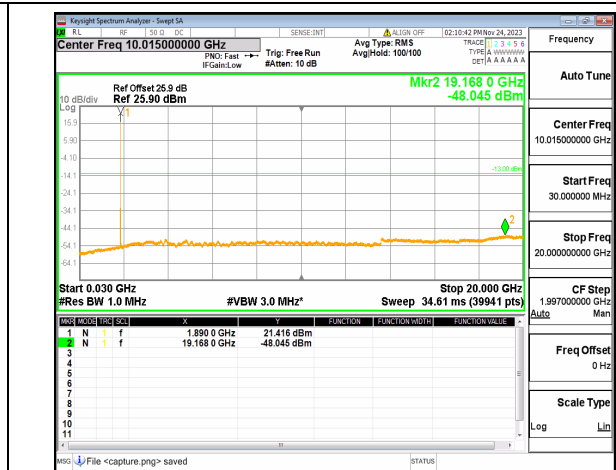

n25 (30MHz-20GHz) 15M DFT-s-OFDM QPSK
Edge_1RB_Right_Low

n25 (30MHz-20GHz) 15M DFT-s-OFDM BPSK
Edge_1RB_Right_Mid