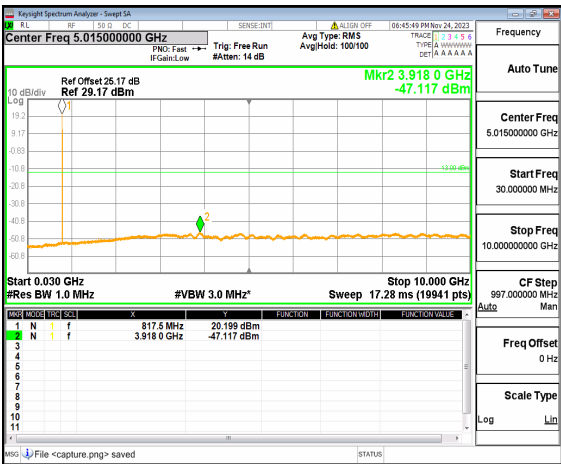

n26(814-824MHz) (30MHz-10GHz) 5M DFT-s-OFDM QPSK Edge_1RB_Left_Low

n26(814-824MHz) (30MHz-10GHz) 5M DFT-s-OFDM QPSK Edge_1RB_Right_Low

n26(814-824MHz) (30MHz-10GHz) 5M DFT-s-OFDM BPSK Edge_1RB_Left_Mid

n26(814-824MHz) (30MHz-10GHz) 5M DFT-s-OFDM BPSK Edge_1RB_Right_Mid