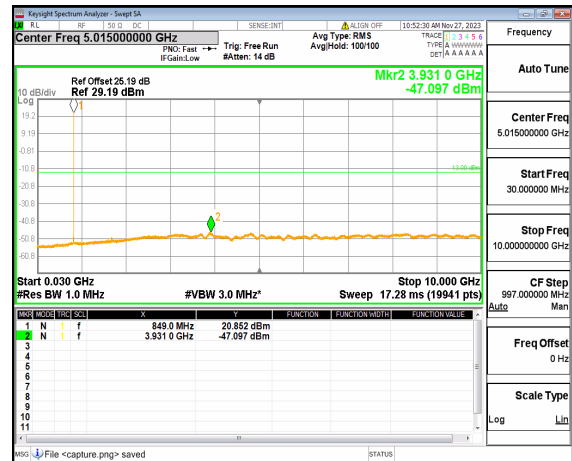

n26(824-849MHz) (30MHz-10GHz) 10M DFT-s-OFDM QPSK Edge_1RB_Right_Mid

n26(824-849MHz) (30MHz-10GHz) 10M DFT-s-OFDM BPSK Edge_1RB_Right_High