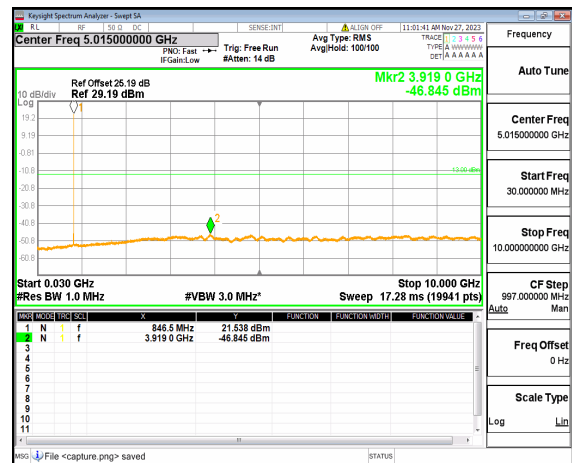

n26(824-849MHz) (30MHz-10GHz) 20M DFT-s-OFDM QPSK Edge_1RB Right Low

n26(824-849MHz) (30MHz-10GHz) 20M DFT-s-OFDM BPSK Edge_1RB Right Mid