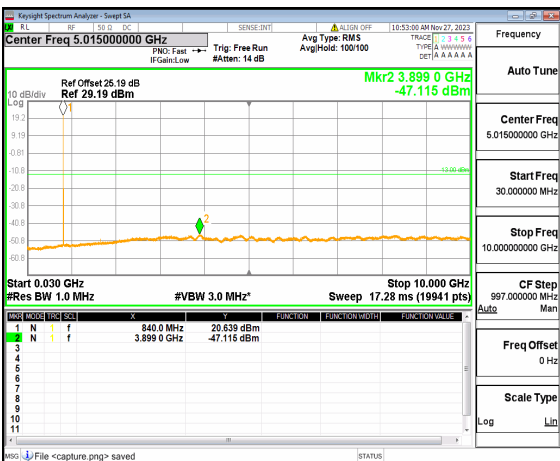

n26(824-849MHz) (30MHz-10GHz) 10M DFT-s-OFDM BPSK Edge_1RB_Left_High

n26(824-849MHz) (30MHz-10GHz) 10M DFT-s-OFDM QPSK Edge_1RB_Left_High