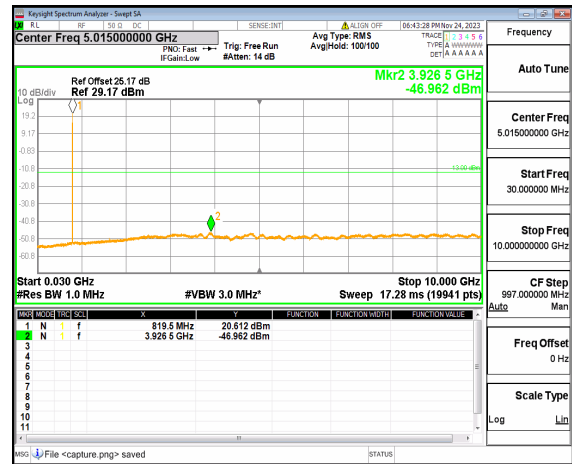

n25 (30MHz-20GHz) 20M DFT-s-OFDM QPSK Edge_1RB_Right_High

n26(814-824MHz) (30MHz-10GHz) 5M DFT-s-OFDM BPSK Edge_1RB_Right_Low