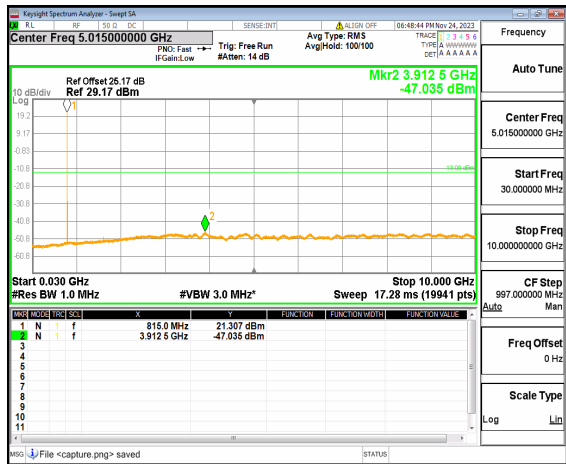

n26(814-824MHz) (30MHz-10GHz) 5M DFT-s-OFDM QPSK Edge_1RB_Left_High

n26(814-824MHz) (30MHz-10GHz) 10M DFT-s-OFDM BPSK Edge_1RB_Left_Mid