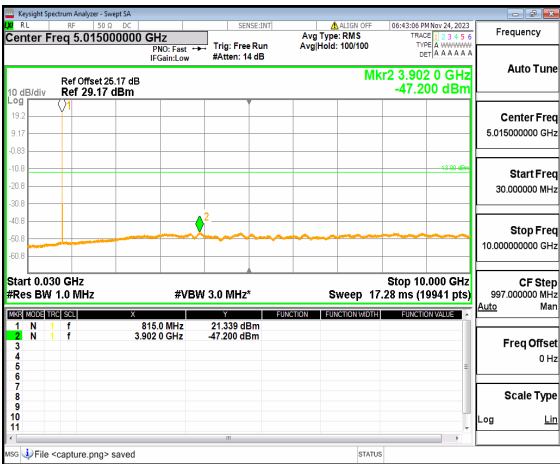

n25 (30MHz-20GHz) 20M DFT-s-OFDM QPSK Edge_1RB_Left_High

n26(814-824MHz) (30MHz-10GHz) 5M DFT-s-OFDM BPSK Edge_1RB_Left_Low