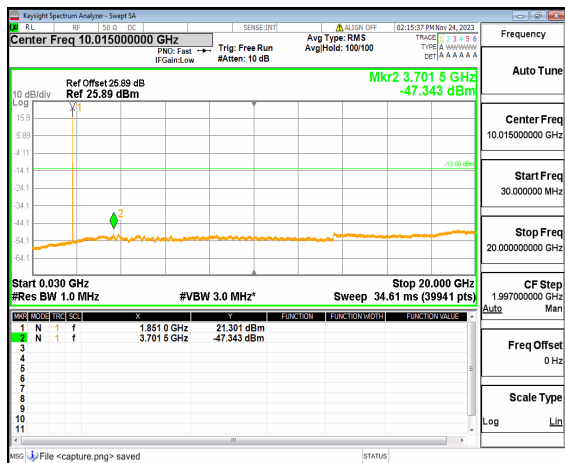

n25 (30MHz-20GHz) 15M DFT-s-OFDM QPSK
Edge_1RB_Left_High

n25 (30MHz-20GHz) 15M DFT-s-OFDM QPSK
Edge_1RB_Right_High

n25 (30MHz-20GHz) 20M DFT-s-OFDM BPSK
Edge_1RB_Left_Low

n25 (30MHz-20GHz) 20M DFT-s-OFDM BPSK
Edge_1RB_Right_Low

n25 (30MHz-20GHz) 20M DFT-s-OFDM QPSK
Edge_1RB_Left_Low

n25 (30MHz-20GHz) 20M DFT-s-OFDM QPSK
Edge_1RB_Right_Low

n25 (30MHz-20GHz) 20M DFT-s-OFDM BPSK
Edge_1RB_Left_Mid

n25 (30MHz-20GHz) 20M DFT-s-OFDM BPSK
Edge_1RB_Right_Mid