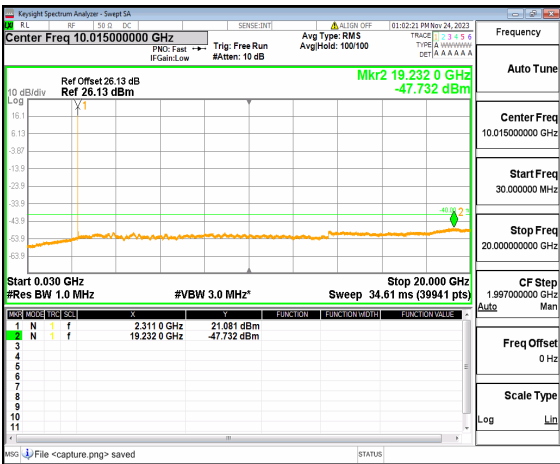

n30 (30MHz-20GHz) 5M DFT-s-OFDM BPSK
Edge_1RB_Left_High

n30 (20GHz-24GHz) 5M DFT-s-OFDM BPSK
Edge_1RB_Left_High

n30 (30MHz-20GHz) 5M DFT-s-OFDM BPSK
Edge_1RB_Right_High

n30 (20GHz-24GHz) 5M DFT-s-OFDM BPSK
Edge_1RB_Right_High