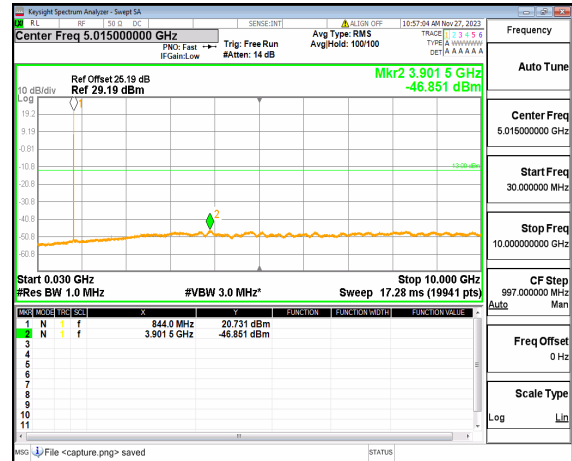

n26(824-849MHz) (30MHz-10GHz) 15M DFT-s-OFDM BPSK Edge_1RB Right Mid

n26(824-849MHz) (30MHz-10GHz) 15M DFT-s-OFDM QPSK Edge_1RB_Right_Mid