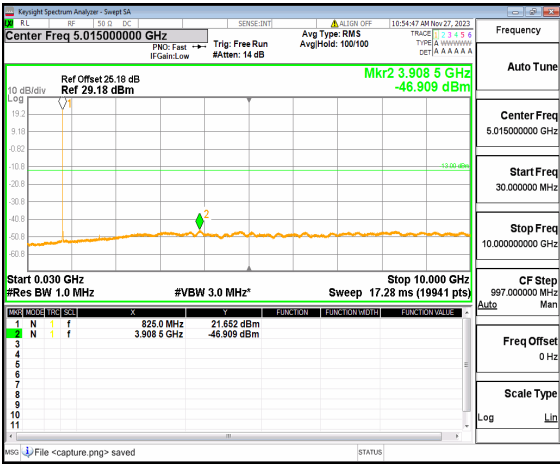

n26(824-849MHz) (30MHz-10GHz) 15M DFT-s-OFDM BPSK Edge_1RB Left Low

n26(824-849MHz) (30MHz-10GHz) 15M DFT-s-OFDM QPSK Edge_1RB Left Low