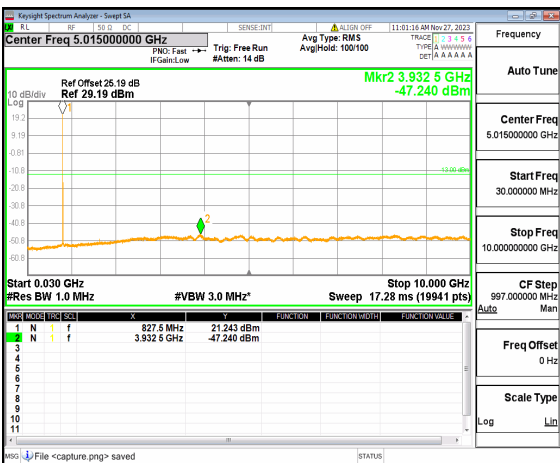

n26(824-849MHz) (30MHz-10GHz) 20M DFT-s-OFDM QPSK Edge_1RB Left Low

n26(824-849MHz) (30MHz-10GHz) 20M DFT-s-OFDM BPSK Edge_1RB Left Mid