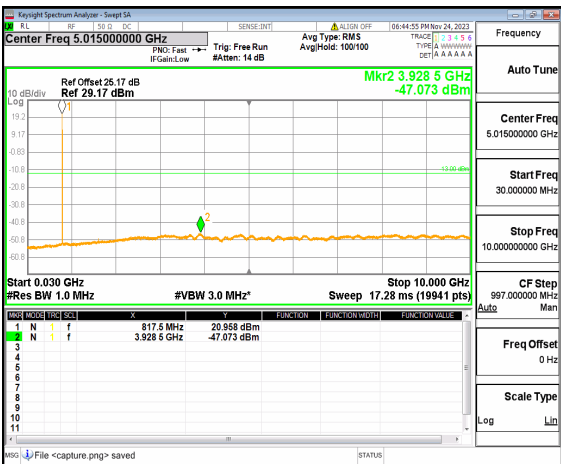

n26(814-824MHz) (30MHz-10GHz) 5M DFT-s-OFDM BPSK Edge_1RB_Left_Mid