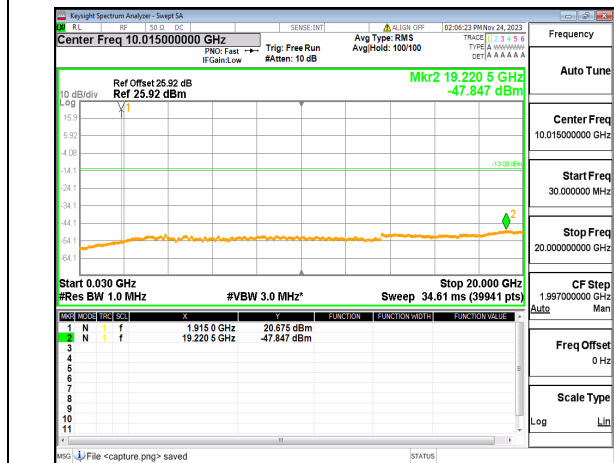

n25 (30MHz-20GHz) 10M DFT-s-OFDM QPSK
Edge_1RB_Right_Mid

n25 (30MHz-20GHz) 10M DFT-s-OFDM BPSK
Edge_1RB_Right_High