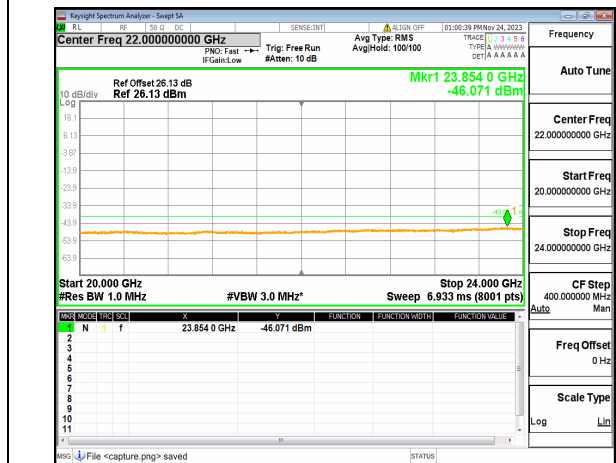

n30 (30MHz-20GHz) 5M DFT-s-OFDM QPSK
Edge_1RB_Left_Mid

n30 (20GHz-24GHz) 5M DFT-s-OFDM QPSK
Edge_1RB_Left_Mid

n30 (30MHz-20GHz) 5M DFT-s-OFDM QPSK
Edge_1RB_Right_Mid

n30 (20GHz-24GHz) 5M DFT-s-OFDM QPSK
Edge_1RB_Right_Mid

n30 (30MHz-20GHz) 5M DFT-s-OFDM BPSK
Edge_1RB_Left_High

n30 (20GHz-24GHz) 5M DFT-s-OFDM BPSK
Edge_1RB_Left_High

n30 (30MHz-20GHz) 5M DFT-s-OFDM BPSK
Edge_1RB_Right_High

n30 (20GHz-24GHz) 5M DFT-s-OFDM BPSK
Edge_1RB_Right_High