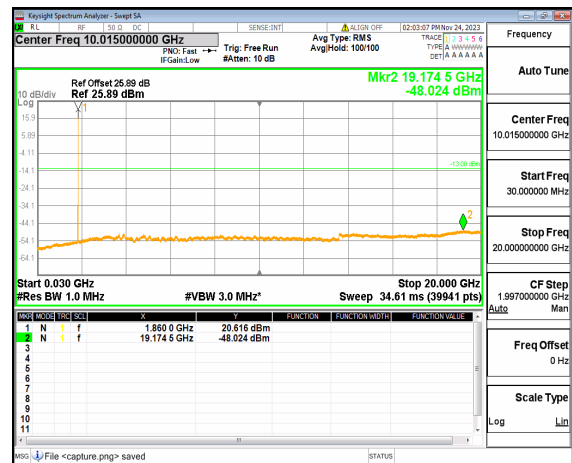

n25 (30MHz-20GHz) 5M DFT-s-OFDM QPSK
Edge_1RB_Left_High

n25 (30MHz-20GHz) 5M DFT-s-OFDM QPSK
Edge_1RB_Right_High

n25 (30MHz-20GHz) 10M DFT-s-OFDM BPSK
Edge_1RB_Left_Low

n25 (30MHz-20GHz) 10M DFT-s-OFDM BPSK
Edge_1RB_Right_Low

n25 (30MHz-20GHz) 10M DFT-s-OFDM QPSK
Edge_1RB_Left_Low

n25 (30MHz-20GHz) 10M DFT-s-OFDM QPSK
Edge_1RB_Right_Low

n25 (30MHz-20GHz) 10M DFT-s-OFDM BPSK
Edge_1RB_Left_Mid

n25 (30MHz-20GHz) 10M DFT-s-OFDM BPSK
Edge_1RB_Right_Mid