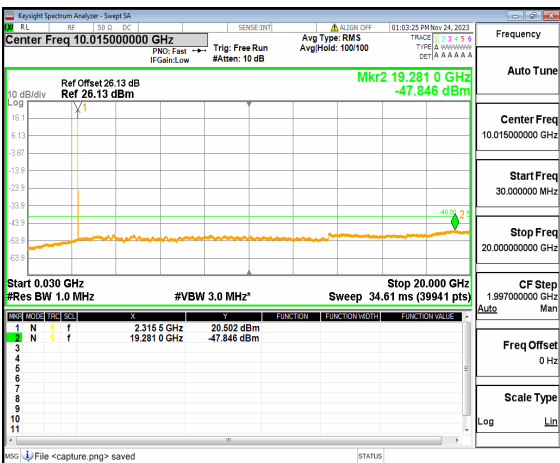

n30 (30MHz-20GHz) 5M DFT-s-OFDM QPSK
Edge_1RB_Left_High

n30 (30MHz-20GHz) 5M DFT-s-OFDM QPSK
Edge_1RB_Right_High