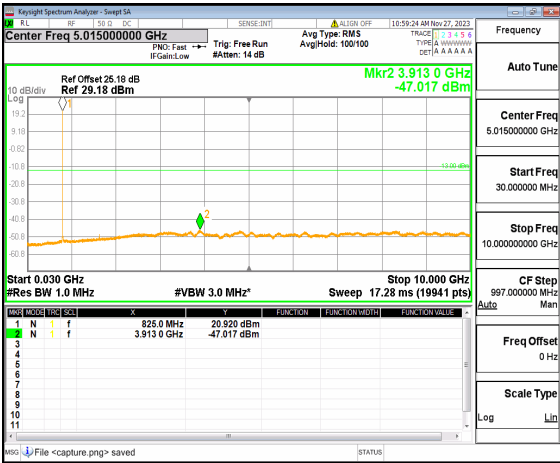

n26(824-849MHz) (30MHz-10GHz) 20M DFT-s-OFDM BPSK Edge_1RB Left Low