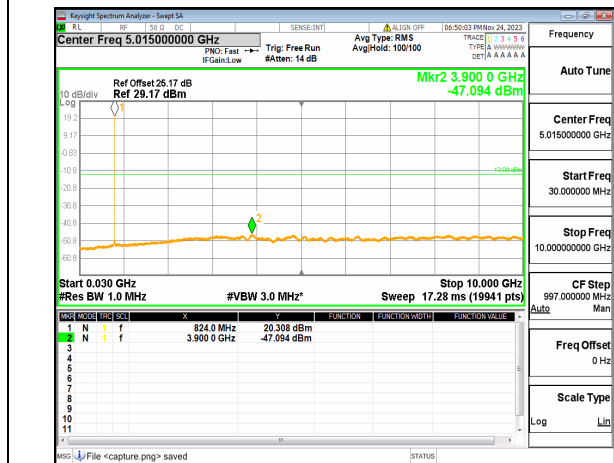

n26(814-824MHz) (30MHz-10GHz) 10M DFT-s-OFDM BPSK Edge_1RB_Right_Mid

n26(814-824MHz) (30MHz-10GHz) 10M DFT-s-OFDM QPSK Edge_1RB_Right_Mid