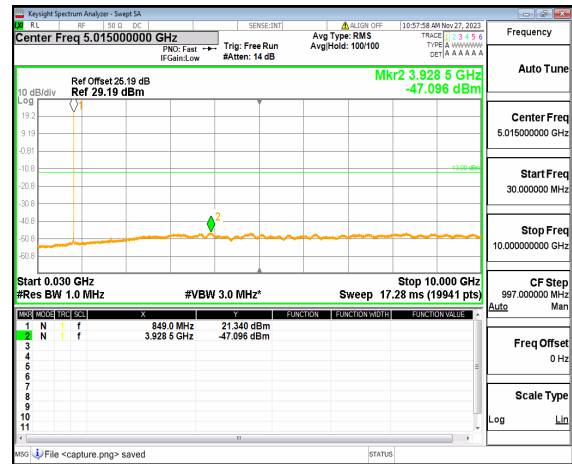

n26(824-849MHz) (30MHz-10GHz) 15M DFT-s-OFDM QPSK Edge_1RB_Right_Mid

n26(824-849MHz) (30MHz-10GHz) 15M DFT-s-OFDM BPSK Edge_1RB_Right_High