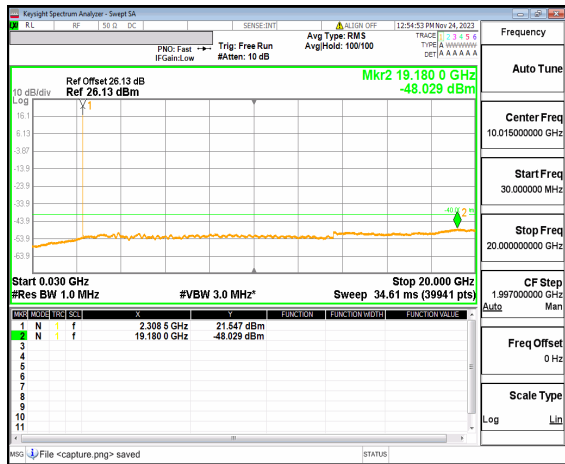

n30 (30MHz-20GHz) 5M DFT-s-OFDM BPSK
Edge_1RB_Left Low

n30 (20GHz-24GHz) 5M DFT-s-OFDM BPSK
Edge_1RB_Left Low

n30 (30MHz-20GHz) 5M DFT-s-OFDM BPSK
Edge_1RB_Right Low

n30 (20GHz-24GHz) 5M DFT-s-OFDM BPSK
Edge_1RB_Right Low

n30 (30MHz-20GHz) 5M DFT-s-OFDM QPSK
Edge_1RB_Left Low

n30 (20GHz-24GHz) 5M DFT-s-OFDM QPSK
Edge_1RB_Left Low

n30 (30MHz-20GHz) 5M DFT-s-OFDM QPSK
Edge_1RB_Right_Low

n30 (20GHz-24GHz) 5M DFT-s-OFDM QPSK
Edge_1RB_Right_Low

n30 (30MHz-20GHz) 5M DFT-s-OFDM BPSK
Edge_1RB_Left_Mid

n30 (20GHz-24GHz) 5M DFT-s-OFDM BPSK
Edge_1RB_Left_Mid

n30 (30MHz-20GHz) 5M DFT-s-OFDM BPSK
Edge_1RB_Right_Mid

n30 (20GHz-24GHz) 5M DFT-s-OFDM BPSK
Edge_1RB_Right_Mid