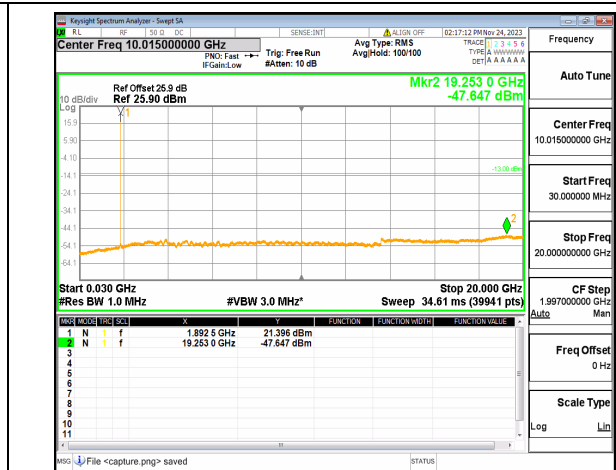

n25 (30MHz-20GHz) 20M DFT-s-OFDM QPSK
Edge_1RB_Right_Low

n25 (30MHz-20GHz) 20M DFT-s-OFDM BPSK
Edge_1RB_Right_Mid