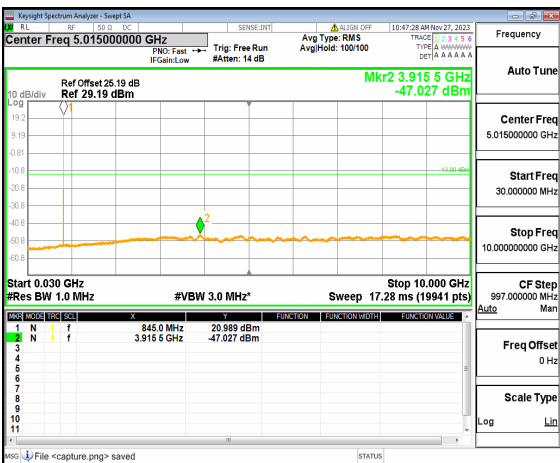

n26(824-849MHz) (30MHz-10GHz) 5M DFT-s-OFDM BPSK Edge_1RB_Left_High

n26(824-849MHz) (30MHz-10GHz) 5M DFT-s-OFDM QPSK Edge_1RB_Left_High