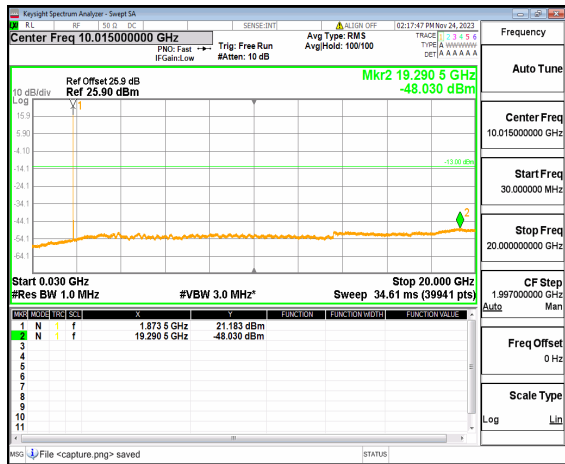

n25 (30MHz-20GHz) 15M DFT-s-OFDM QPSK
Edge_1RB_Left_High

n25 (30MHz-20GHz) 15M DFT-s-OFDM QPSK
Edge_1RB_Right_High

n25 (30MHz-20GHz) 20M DFT-s-OFDM BPSK
Edge_1RB_Left_Low

n25 (30MHz-20GHz) 20M DFT-s-OFDM BPSK
Edge_1RB_Right_Low

n25 (30MHz-20GHz) 20M DFT-s-OFDM QPSK
Edge_1RB_Left_Low

n25 (30MHz-20GHz) 20M DFT-s-OFDM QPSK
Edge_1RB_Right_Low

n25 (30MHz-20GHz) 20M DFT-s-OFDM BPSK
Edge_1RB_Left_Mid

n25 (30MHz-20GHz) 20M DFT-s-OFDM BPSK
Edge_1RB_Right_Mid

n25 (30MHz-20GHz) 20M DFT-s-OFDM QPSK
Edge_1RB_Left_Mid

n25 (30MHz-20GHz) 20M DFT-s-OFDM QPSK
Edge_1RB_Right_Mid

n25 (30MHz-20GHz) 20M DFT-s-OFDM BPSK
Edge_1RB_Left_High

n25 (30MHz-20GHz) 20M DFT-s-OFDM BPSK
Edge_1RB_Right_High