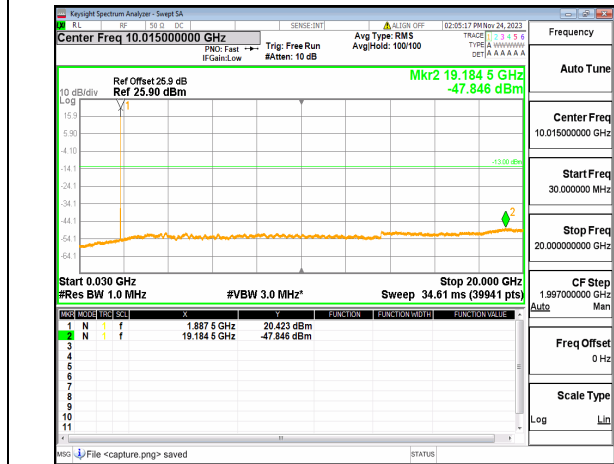

n25 (30MHz-20GHz) 10M DFT-s-OFDM BPSK
Edge_1RB_Right_Mid

n25 (30MHz-20GHz) 10M DFT-s-OFDM QPSK
Edge_1RB_Right_Mid