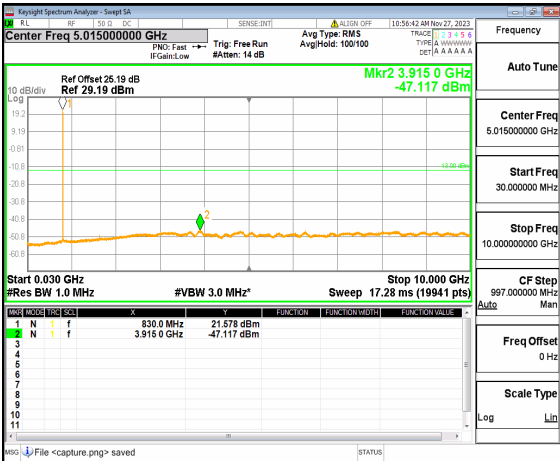

n26(824-849MHz) (30MHz-10GHz) 15M DFT-s-OFDM QPSK Edge_1RB_Left_Mid