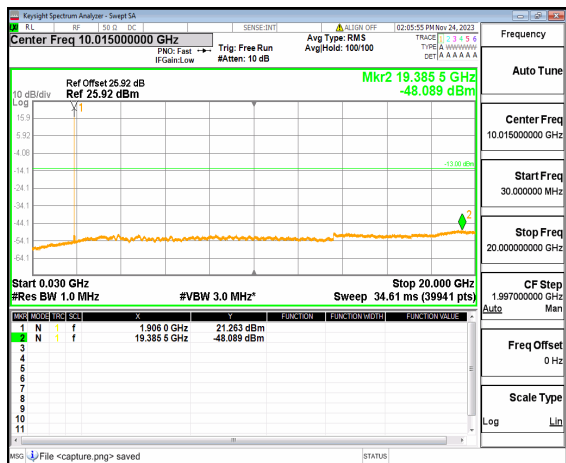

n25 (30MHz-20GHz) 10M DFT-s-OFDM QPSK
Edge_1RB_Left_Mid

n25 (30MHz-20GHz) 10M DFT-s-OFDM BPSK
Edge_1RB_Left_High