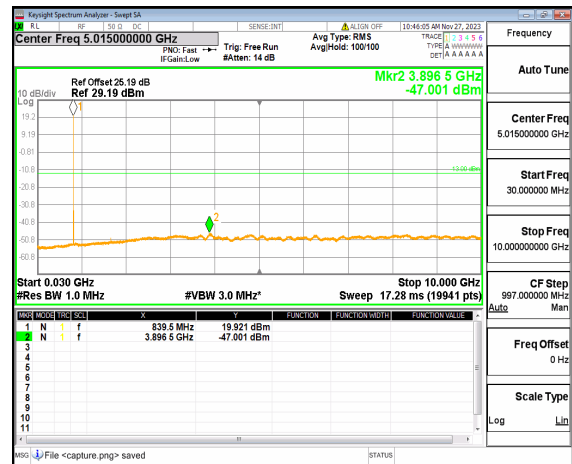

n26(824-849MHz) (30MHz-10GHz) 5M DFT-s-OFDM BPSK Edge_1RB_Right_Mid

n26(824-849MHz) (30MHz-10GHz) 5M DFT-s-OFDM QPSK Edge_1RB_Right_Mid