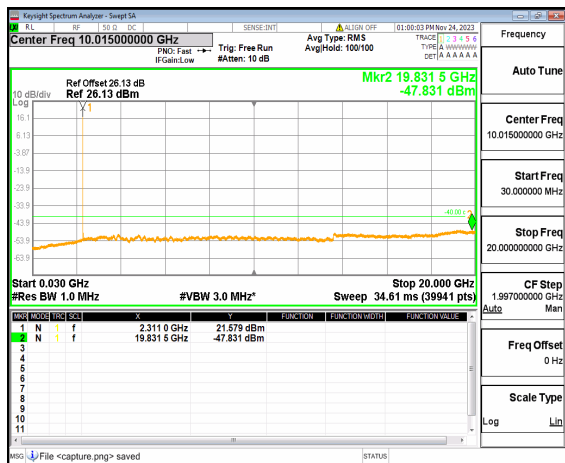

n30 (30MHz-20GHz) 5M DFT-s-OFDM QPSK
Edge_1RB_Left_Mid

n30 (20GHz-24GHz) 5M DFT-s-OFDM QPSK
Edge_1RB_Left_Mid

n30 (30MHz-20GHz) 5M DFT-s-OFDM QPSK
Edge_1RB_Right_Mid

n30 (20GHz-24GHz) 5M DFT-s-OFDM QPSK
Edge_1RB_Right_Mid

n30 (30MHz-20GHz) 5M DFT-s-OFDM BPSK
Edge_1RB_Left_High

n30 (20GHz-24GHz) 5M DFT-s-OFDM BPSK
Edge_1RB_Left_High

n30 (30MHz-20GHz) 5M DFT-s-OFDM BPSK
Edge_1RB_Right_High

n30 (20GHz-24GHz) 5M DFT-s-OFDM BPSK
Edge_1RB_Right_High