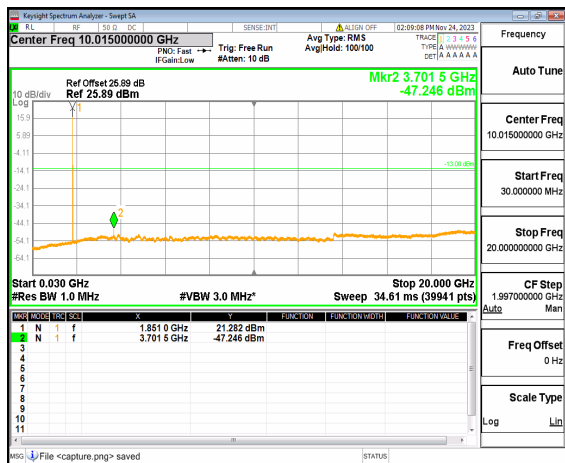

n25 (30MHz-20GHz) 10M DFT-s-OFDM QPSK
Edge_1RB_Left_High

n25 (30MHz-20GHz) 10M DFT-s-OFDM QPSK
Edge_1RB_Right_High

n25 (30MHz-20GHz) 15M DFT-s-OFDM BPSK
Edge_1RB_Left_Low

n25 (30MHz-20GHz) 15M DFT-s-OFDM BPSK
Edge_1RB_Right_Low

n25 (30MHz-20GHz) 15M DFT-s-OFDM QPSK
Edge_1RB_Left_Low

n25 (30MHz-20GHz) 15M DFT-s-OFDM QPSK
Edge_1RB_Right_Low

n25 (30MHz-20GHz) 15M DFT-s-OFDM BPSK
Edge_1RB_Left_Mid

n25 (30MHz-20GHz) 15M DFT-s-OFDM BPSK
Edge_1RB_Right_Mid