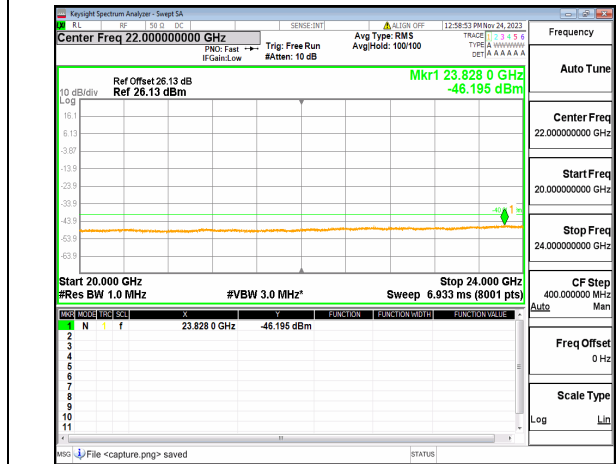

n30 (20GHz-24GHz) 5M DFT-s-OFDM QPSK
Edge_1RB_Left_Mid

n30 (20GHz-24GHz) 5M DFT-s-OFDM QPSK
Edge_1RB_Right_Mid