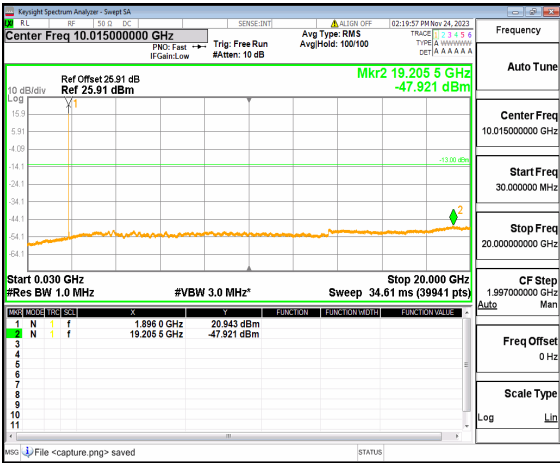

n25 (30MHz-20GHz) 20M DFT-s-OFDM QPSK
Edge_1RB_Left_Mid

n25 (30MHz-20GHz) 20M DFT-s-OFDM QPSK
Edge_1RB_Right_Mid

n25 (30MHz-20GHz) 20M DFT-s-OFDM BPSK
Edge_1RB_Left_High

n25 (30MHz-20GHz) 20M DFT-s-OFDM BPSK
Edge_1RB_Right_High