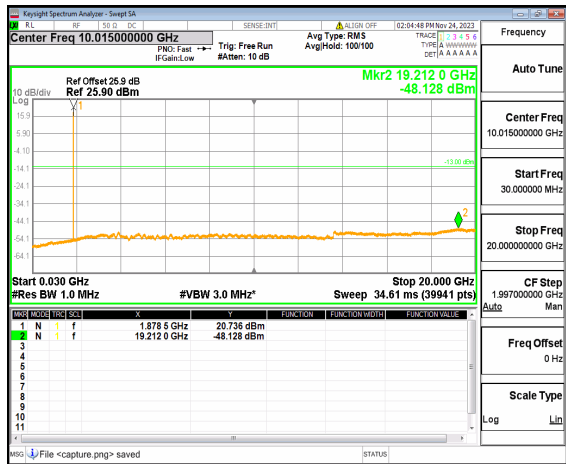

n25 (30MHz-20GHz) 10M DFT-s-OFDM QPSK
Edge_1RB_Left_Low

n25 (30MHz-20GHz) 10M DFT-s-OFDM QPSK
Edge_1RB_Right_Low

n25 (30MHz-20GHz) 10M DFT-s-OFDM BPSK
Edge_1RB_Left_Mid

n25 (30MHz-20GHz) 10M DFT-s-OFDM BPSK
Edge_1RB_Right_Mid

n25 (30MHz-20GHz) 10M DFT-s-OFDM QPSK
Edge_1RB_Left_Mid

n25 (30MHz-20GHz) 10M DFT-s-OFDM QPSK
Edge_1RB_Right_Mid

n25 (30MHz-20GHz) 10M DFT-s-OFDM BPSK
Edge_1RB_Left_High

n25 (30MHz-20GHz) 10M DFT-s-OFDM BPSK
Edge_1RB_Right_High