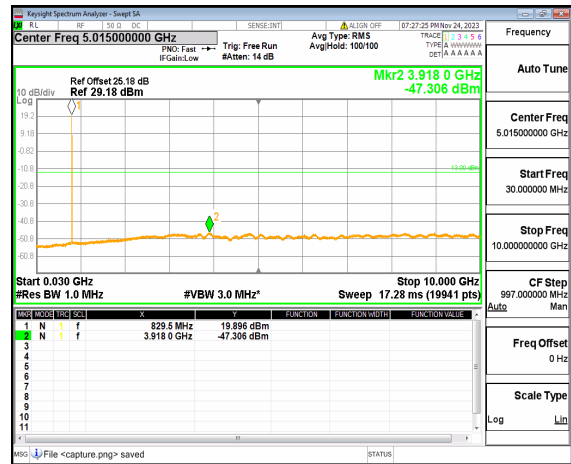

n26(824-849MHz) (30MHz-10GHz) 5M DFT-s-OFDM BPSK Edge_1RB_Right_Low

n26(824-849MHz) (30MHz-10GHz) 5M DFT-s-OFDM QPSK Edge_1RB_Right_Low