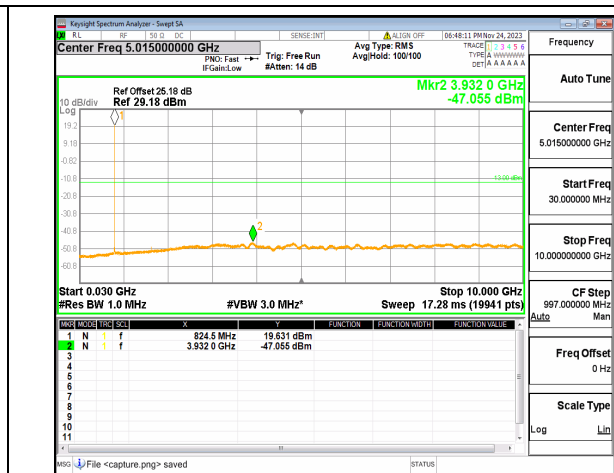

n26(814-824MHz) (30MHz-10GHz) 5M DFT-s-OFDM BPSK Edge_1RB_Right_High

n26(814-824MHz) (30MHz-10GHz) 5M DFT-s-OFDM QPSK Edge_1RB_Right_High