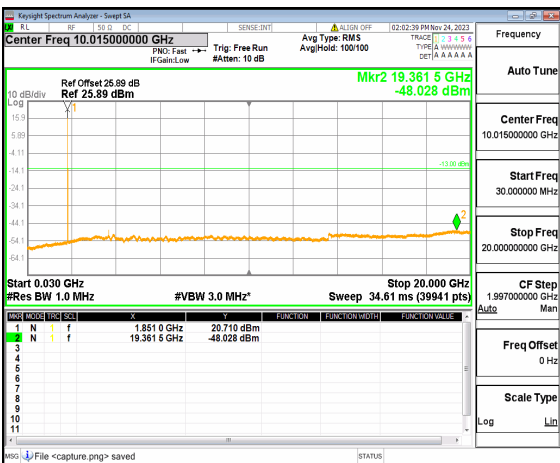

n25 (30MHz-20GHz) 5M DFT-s-OFDM QPSK
Edge_1RB_Left_High

n25 (30MHz-20GHz) 5M DFT-s-OFDM QPSK
Edge_1RB_Right_High

n25 (30MHz-20GHz) 10M DFT-s-OFDM BPSK
Edge_1RB_Left_Low

n25 (30MHz-20GHz) 10M DFT-s-OFDM BPSK
Edge_1RB_Right_Low