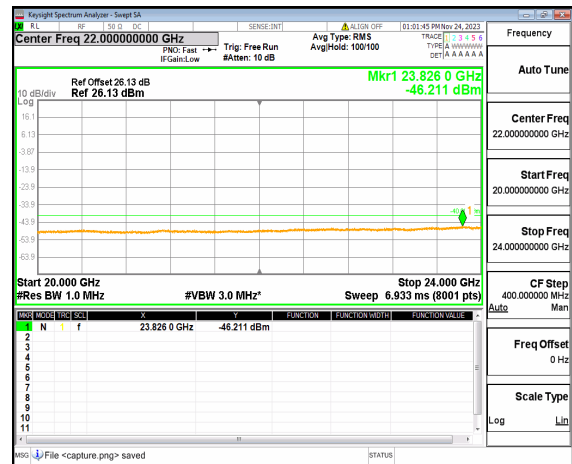

n30 (20GHz-24GHz) 5M DFT-s-OFDM BPSK
Edge_1RB_Left_High

n30 (20GHz-24GHz) 5M DFT-s-OFDM BPSK
Edge_1RB_Right_High