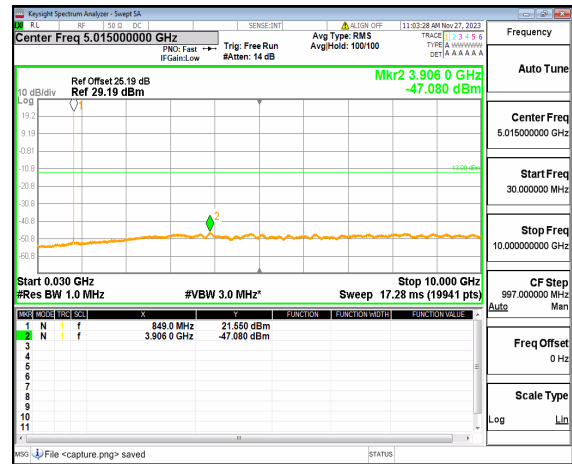

n26(824-849MHz) (30MHz-10GHz) 20M DFT-s-OFDM QPSK Edge_1RB_Right_Mid

n26(824-849MHz) (30MHz-10GHz) 20M DFT-s-OFDM BPSK Edge_1RB_Right_High