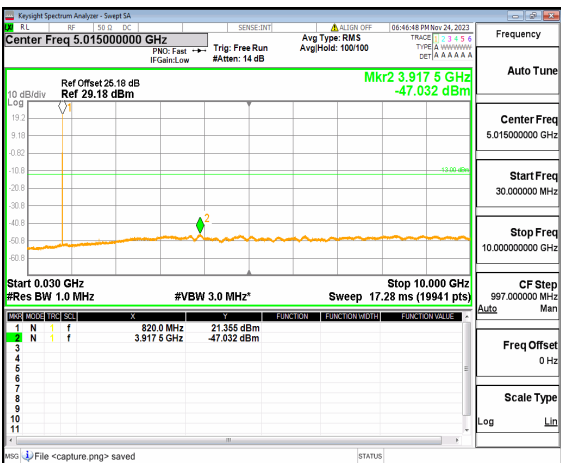

n26(814-824MHz) (30MHz-10GHz) 5M DFT-s-OFDM QPSK Edge_1RB_Left_Mid

n26(814-824MHz) (30MHz-10GHz) 5M DFT-s-OFDM BPSK Edge_1RB_Left_High