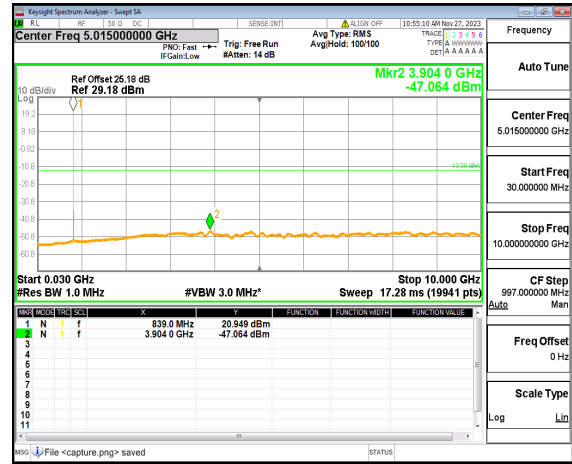

n26(824-849MHz) (30MHz-10GHz) 15M DFT-s-OFDM BPSK Edge_1RB Right Low

n26(824-849MHz) (30MHz-10GHz) 15M DFT-s-OFDM QPSK Edge_1RB Right Low