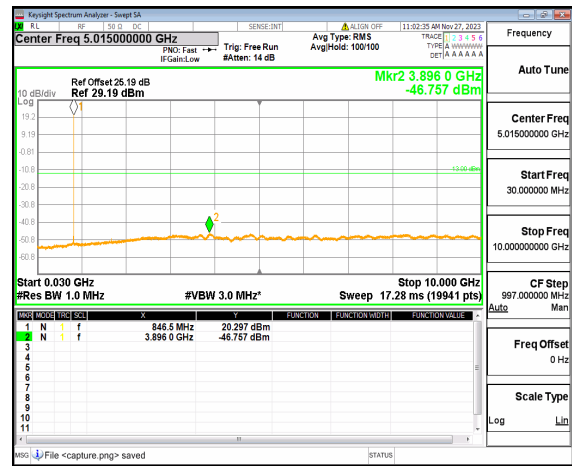

n26(824-849MHz) (30MHz-10GHz) 20M DFT-s-OFDM BPSK Edge_1RB Right Mid

n26(824-849MHz) (30MHz-10GHz) 20M DFT-s-OFDM QPSK Edge_1RB_Right_Mid