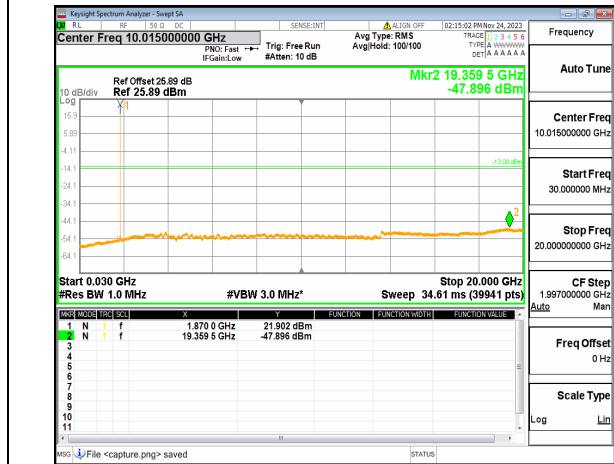

n25 (30MHz-20GHz) 15M DFT-s-OFDM QPSK
Edge_1RB_Left_Mid

n25 (30MHz-20GHz) 15M DFT-s-OFDM QPSK
Edge_1RB_Right_Mid

n25 (30MHz-20GHz) 15M DFT-s-OFDM BPSK
Edge_1RB_Left_High

n25 (30MHz-20GHz) 15M DFT-s-OFDM BPSK
Edge_1RB_Right_High

n25 (30MHz-20GHz) 15M DFT-s-OFDM QPSK
Edge_1RB_Left_High

n25 (30MHz-20GHz) 15M DFT-s-OFDM QPSK
Edge_1RB_Right_High

n25 (30MHz-20GHz) 20M DFT-s-OFDM BPSK
Edge_1RB_Left_Low

n25 (30MHz-20GHz) 20M DFT-s-OFDM BPSK
Edge_1RB_Right_Low