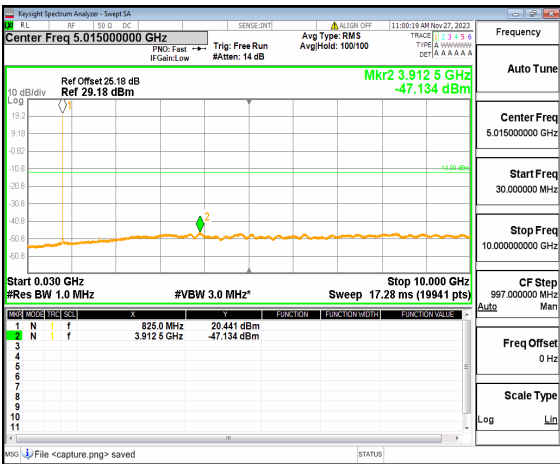

n26(824-849MHz) (30MHz-10GHz) 20M DFT-s-OFDM BPSK Edge_1RB Left Low

n26(824-849MHz) (30MHz-10GHz) 20M DFT-s-OFDM QPSK Edge_1RB Left Low