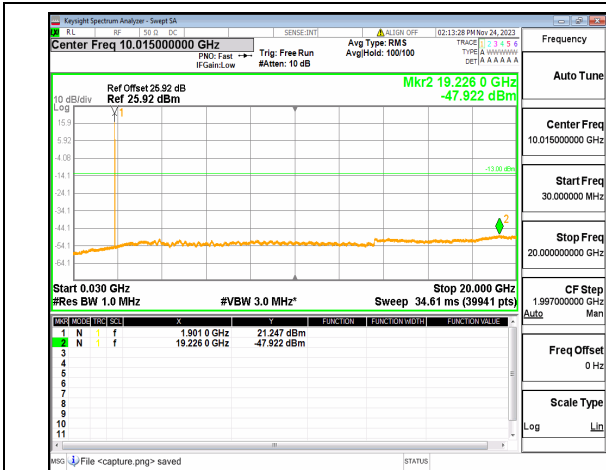

n25 (30MHz-20GHz) 15M DFT-s-OFDM QPSK
Edge_1RB_Left_Mid

n25 (30MHz-20GHz) 15M DFT-s-OFDM QPSK
Edge_1RB_Right_Mid

n25 (30MHz-20GHz) 15M DFT-s-OFDM BPSK
Edge_1RB_Left_High

n25 (30MHz-20GHz) 15M DFT-s-OFDM BPSK
Edge_1RB_Right_High