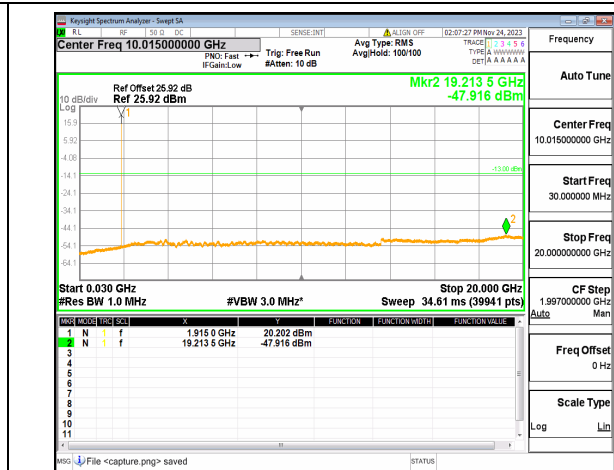

n25 (30MHz-20GHz) 10M DFT-s-OFDM BPSK
Edge_1RB_Right_High

n25 (30MHz-20GHz) 10M DFT-s-OFDM QPSK
Edge_1RB_Right_High