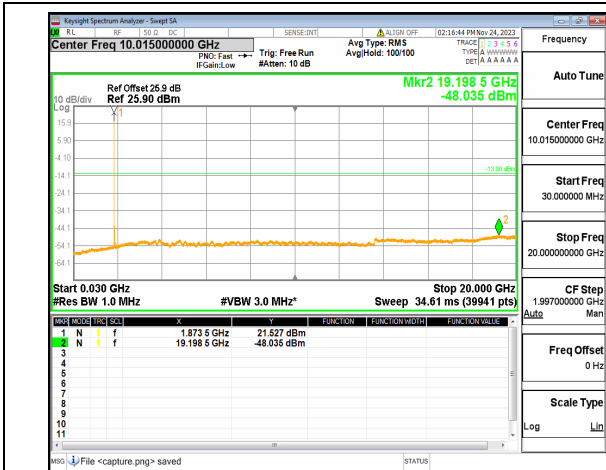

n25 (30MHz-20GHz) 20M DFT-s-OFDM BPSK
Edge_1RB_Left_Mid