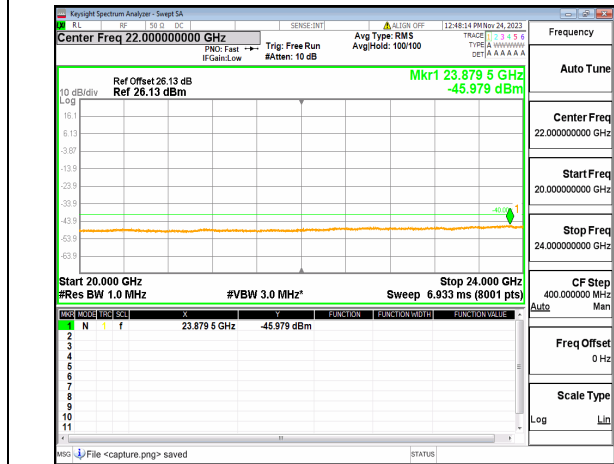

n26(824-849MHz) (30MHz-10GHz) 20M DFT-s-OFDM BPSK Edge_1RB_Right_High

n26(824-849MHz) (30MHz-10GHz) 20M DFT-s-OFDM QPSK Edge_1RB_Left_High

n26(824-849MHz) (30MHz-10GHz) 20M DFT-s-OFDM QPSK Edge_1RB_Right_High

n30 (30MHz-20GHz) 5M DFT-s-OFDM BPSK
Edge_1RB_Left Low

n30 (20GHz-24GHz) 5M DFT-s-OFDM BPSK
Edge_1RB_Left Low

n30 (30MHz-20GHz) 5M DFT-s-OFDM BPSK
Edge_1RB_Right Low

n30 (20GHz-24GHz) 5M DFT-s-OFDM BPSK
Edge_1RB_Right Low