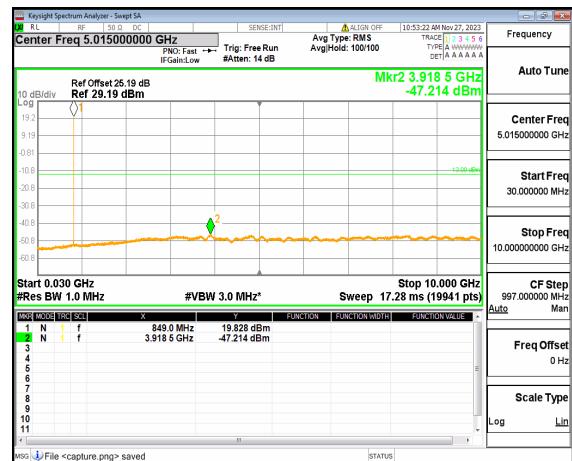

n26(824-849MHz) (30MHz-10GHz) 10M DFT-s-OFDM BPSK Edge_1RB_Right_High

n26(824-849MHz) (30MHz-10GHz) 10M DFT-s-OFDM QPSK Edge_1RB_Right_High