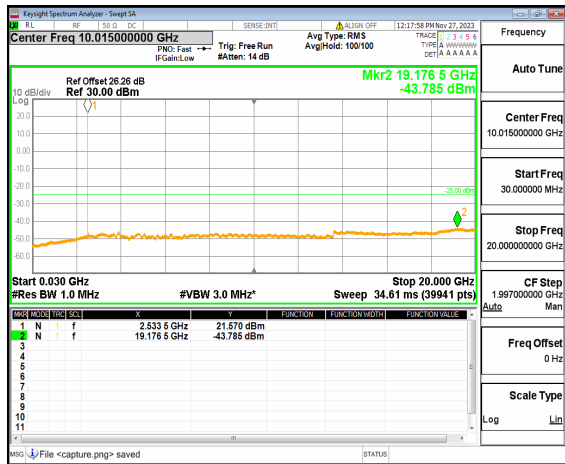

n7 (30MHz-20GHz) 5M DFT-s-OFDM BPSK  
Edge\_1RB\_Left Low

n7 (20GHz-26GHz) 5M DFT-s-OFDM BPSK  
Edge\_1RB\_Left Low

n7 (30MHz-20GHz) 5M DFT-s-OFDM BPSK  
Edge\_1RB\_Right Low

n7 (20GHz-26GHz) 5M DFT-s-OFDM BPSK  
Edge\_1RB\_Right Low

n7 (30MHz-20GHz) 5M DFT-s-OFDM QPSK  
Edge\_1RB\_Left Low

n7 (20GHz-26GHz) 5M DFT-s-OFDM QPSK  
Edge\_1RB\_Left Low

n7 (30MHz-20GHz) 5M DFT-s-OFDM QPSK  
Edge\_1RB\_Right\_Low

n7 (20GHz-26GHz) 5M DFT-s-OFDM QPSK  
Edge\_1RB\_Right\_Low