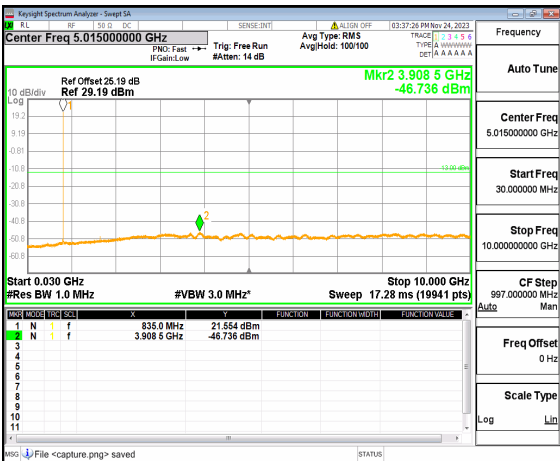

n5 (30MHz-10GHz) 15M DFT-s-OFDM BPSK  
Edge\_1RB\_Left\_Mid

n5 (30MHz-10GHz) 15M DFT-s-OFDM BPSK  
Edge\_1RB\_Right\_Mid

n5 (30MHz-10GHz) 15M DFT-s-OFDM QPSK  
Edge\_1RB\_Left\_Mid

n5 (30MHz-10GHz) 15M DFT-s-OFDM QPSK  
Edge\_1RB\_Right\_Mid