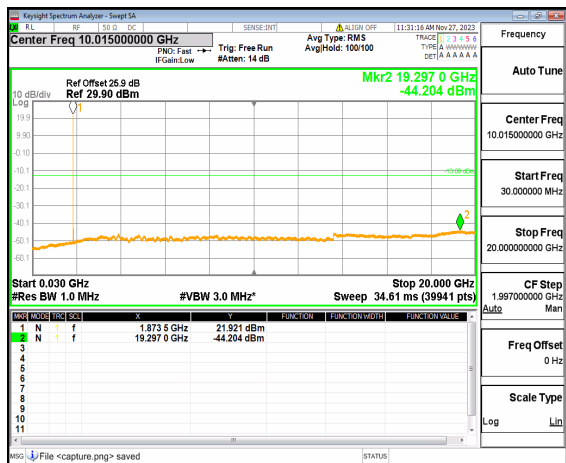

n2 (30MHz-20GHz) 15M DFT-s-OFDM BPSK  
Edge\_1RB\_Left Low

n2 (30MHz-20GHz) 15M DFT-s-OFDM BPSK  
Edge\_1RB\_Right Low

n2 (30MHz-20GHz) 15M DFT-s-OFDM QPSK  
Edge\_1RB\_Left Low

n2 (30MHz-20GHz) 15M DFT-s-OFDM QPSK  
Edge\_1RB\_Right Low