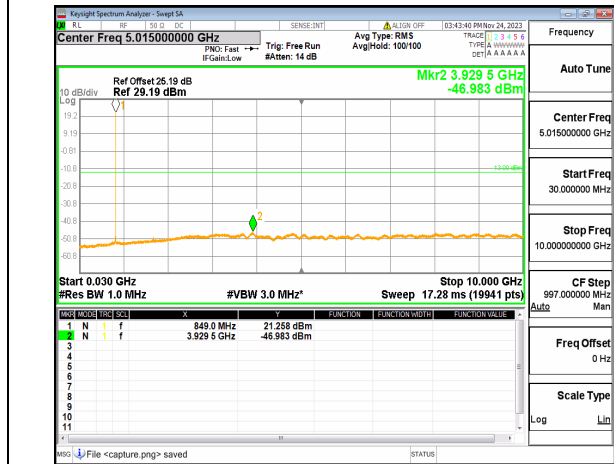

n5 (30MHz-10GHz) 20M DFT-s-OFDM QPSK
Edge_1RB_Right_Mid

n5 (30MHz-10GHz) 20M DFT-s-OFDM BPSK
Edge_1RB_Right_High