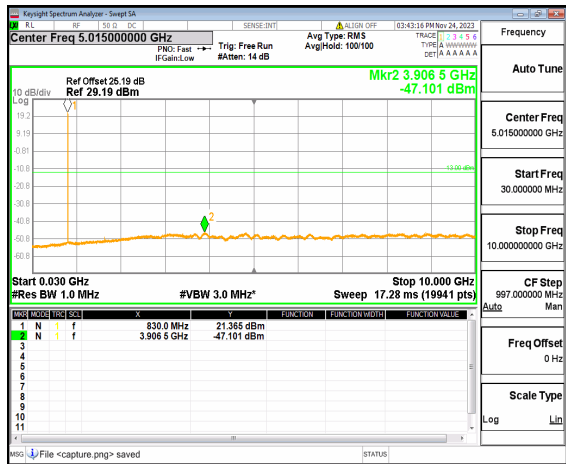

n5 (30MHz-10GHz) 20M DFT-s-OFDM BPSK  
Edge\_1RB\_Left\_Mid

n5 (30MHz-10GHz) 20M DFT-s-OFDM BPSK  
Edge\_1RB\_Right\_Mid

n5 (30MHz-10GHz) 20M DFT-s-OFDM QPSK  
Edge\_1RB\_Left\_Mid

n5 (30MHz-10GHz) 20M DFT-s-OFDM QPSK  
Edge\_1RB\_Right\_Mid