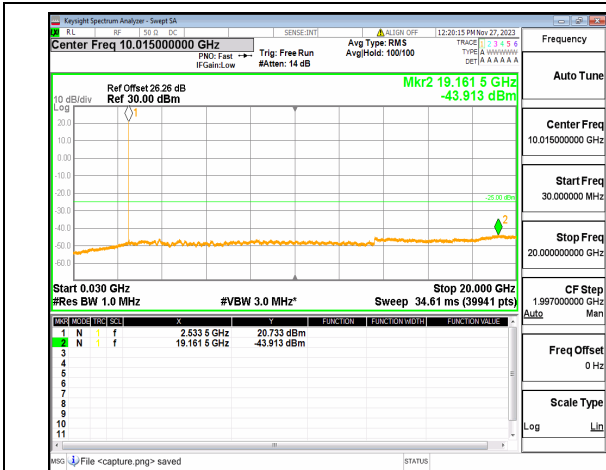

n7 (30MHz-20GHz) 5M DFT-s-OFDM BPSK  
Edge\_1RB\_Left\_Mid

n7 (20GHz-26GHz) 5M DFT-s-OFDM BPSK  
Edge\_1RB\_Left\_Mid

n7 (30MHz-20GHz) 5M DFT-s-OFDM BPSK  
Edge\_1RB\_Right\_Mid

n7 (20GHz-26GHz) 5M DFT-s-OFDM BPSK  
Edge\_1RB\_Right\_Mid