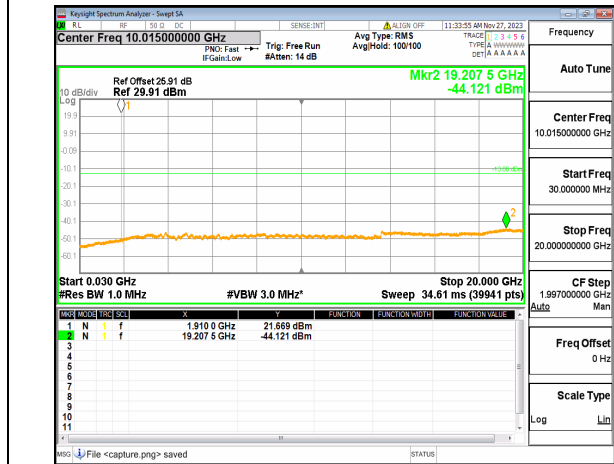

n2 (30MHz-20GHz) 15M DFT-s-OFDM QPSK
Edge_1RB_Right_Mid

n2 (30MHz-20GHz) 15M DFT-s-OFDM BPSK
Edge_1RB_Right_High