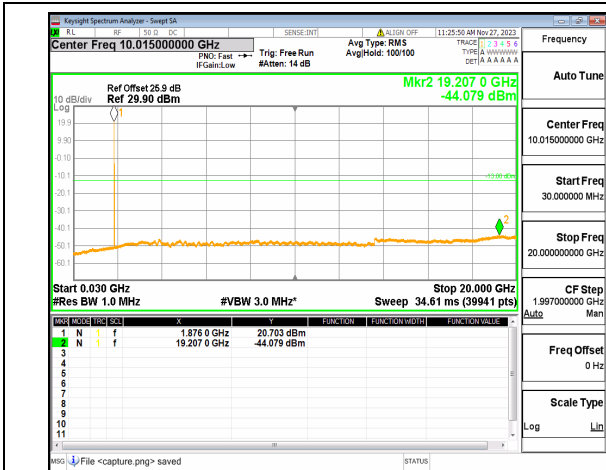

n2 (30MHz-20GHz) 10M DFT-s-OFDM QPSK
Edge_1RB_Left_Mid