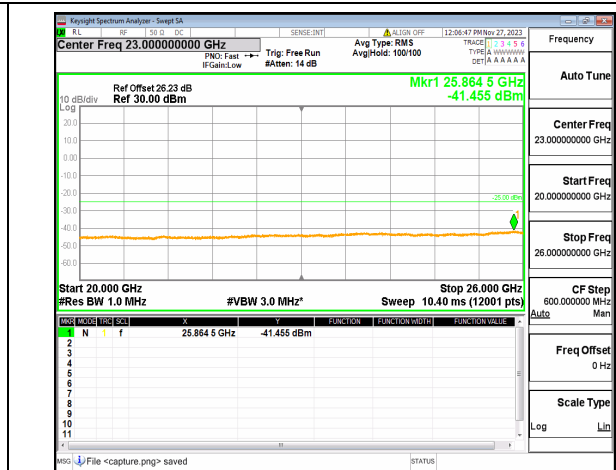

n5 (30MHz-10GHz) 20M DFT-s-OFDM QPSK
Edge_1RB_Right_High

n7 (20GHz-26GHz) 5M DFT-s-OFDM BPSK
Edge_1RB_Left Low