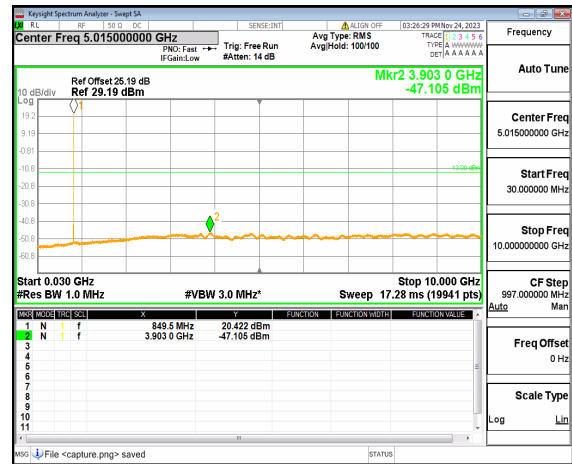

n5 (30MHz-10GHz) 5M DFT-s-OFDM QPSK
Edge_1RB_Right_Mid

n5 (30MHz-10GHz) 5M DFT-s-OFDM BPSK
Edge_1RB_Right_High