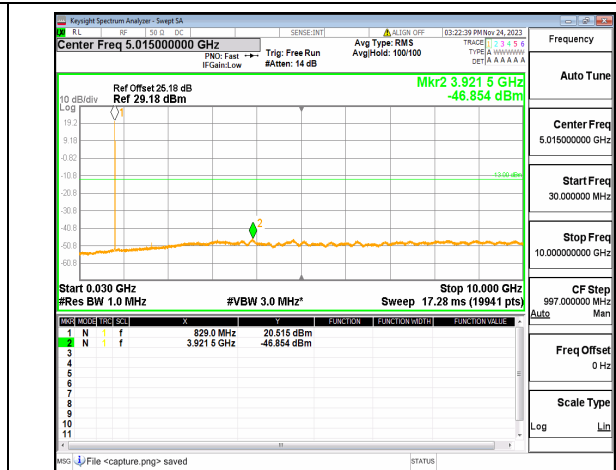

n2 (30MHz-20GHz) 20M DFT-s-OFDM QPSK
Edge_1RB_Right_High

n5 (30MHz-10GHz) 5M DFT-s-OFDM BPSK
Edge_1RB_Right_Low