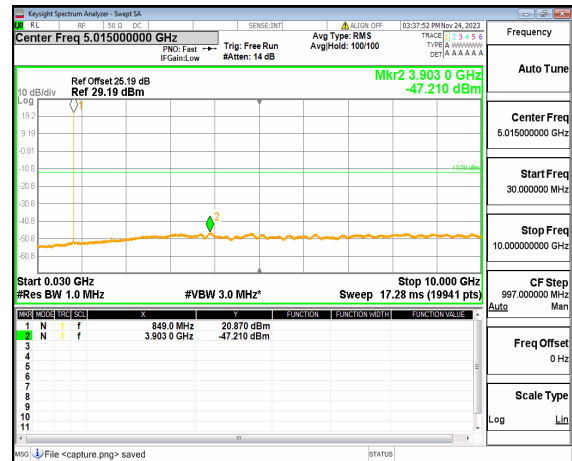

n5 (30MHz-10GHz) 15M DFT-s-OFDM QPSK
Edge_1RB_Right_Mid

n5 (30MHz-10GHz) 15M DFT-s-OFDM BPSK
Edge_1RB_Right_High