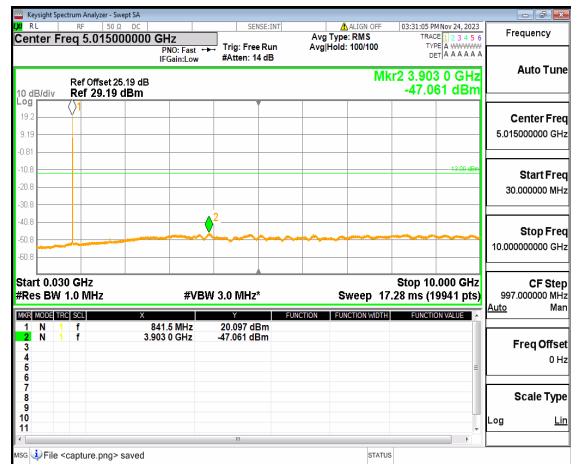

n5 (30MHz-10GHz) 10M DFT-s-OFDM BPSK
Edge_1RB_Right_Mid

n5 (30MHz-10GHz) 10M DFT-s-OFDM QPSK
Edge_1RB_Right_Mid