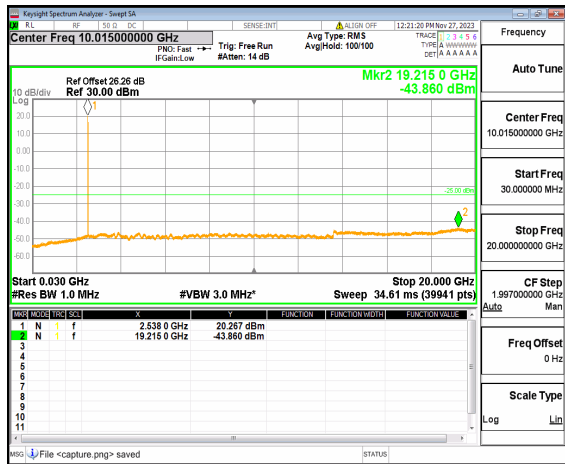

n7 (30MHz-20GHz) 5M DFT-s-OFDM QPSK
Edge_1RB_Left_Mid

n7 (30MHz-20GHz) 5M DFT-s-OFDM QPSK
Edge_1RB_Right_Mid