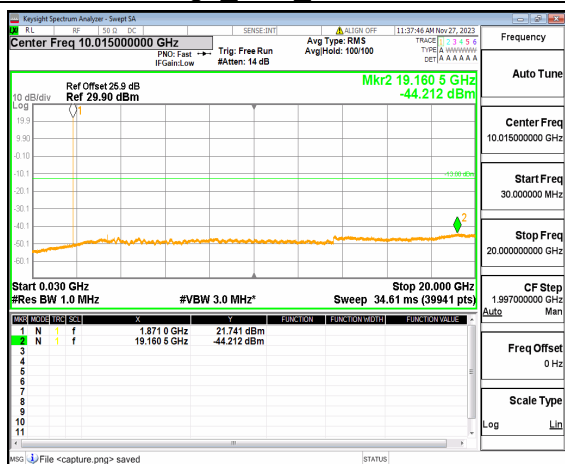

n2 (30MHz-20GHz) 20M DFT-s-OFDM BPSK  
Edge\_1RB\_Left\_Low

n2 (30MHz-20GHz) 20M DFT-s-OFDM BPSK  
Edge\_1RB\_Right\_Low

n2 (30MHz-20GHz) 20M DFT-s-OFDM QPSK  
Edge\_1RB\_Left\_Low

n2 (30MHz-20GHz) 20M DFT-s-OFDM QPSK  
Edge\_1RB\_Right\_Low