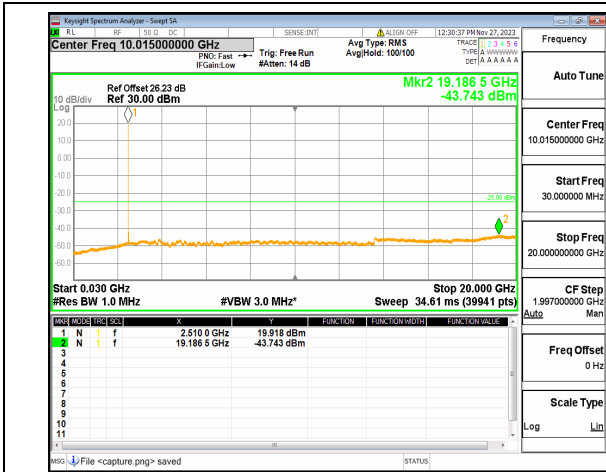

n7 (30MHz-20GHz) 10M DFT-s-OFDM QPSK
Edge_1RB_Right_Low