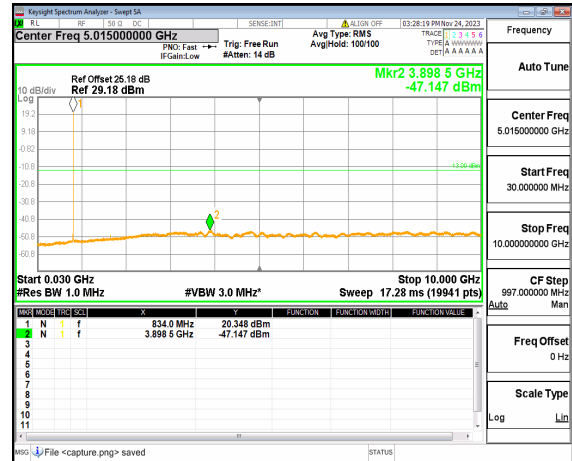

n5 (30MHz-10GHz) 5M DFT-s-OFDM QPSK
Edge_1RB_Right_High

n5 (30MHz-10GHz) 10M DFT-s-OFDM BPSK
Edge_1RB_Right_Low