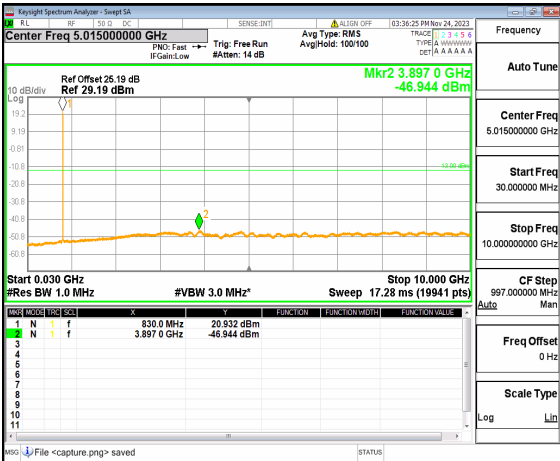

n5 (30MHz-10GHz) 15M DFT-s-OFDM QPSK
Edge_1RB_Left_Mid