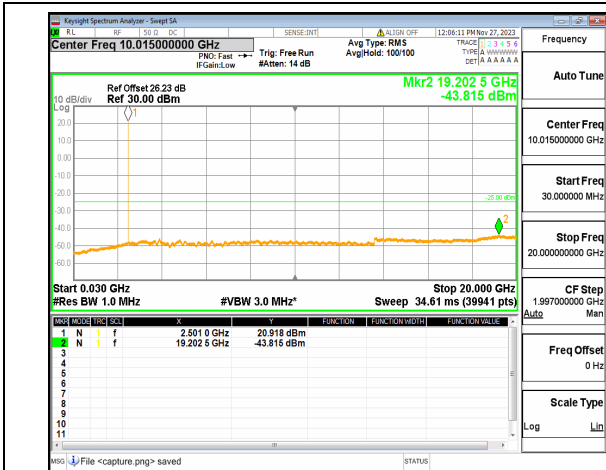

n5 (30MHz-10GHz) 20M DFT-s-OFDM BPSK  
Edge\_1RB\_Left\_High

n5 (30MHz-10GHz) 20M DFT-s-OFDM BPSK  
Edge\_1RB\_Right\_High

n5 (30MHz-10GHz) 20M DFT-s-OFDM QPSK  
Edge\_1RB\_Left\_High

n5 (30MHz-10GHz) 20M DFT-s-OFDM QPSK  
Edge\_1RB\_Right\_High