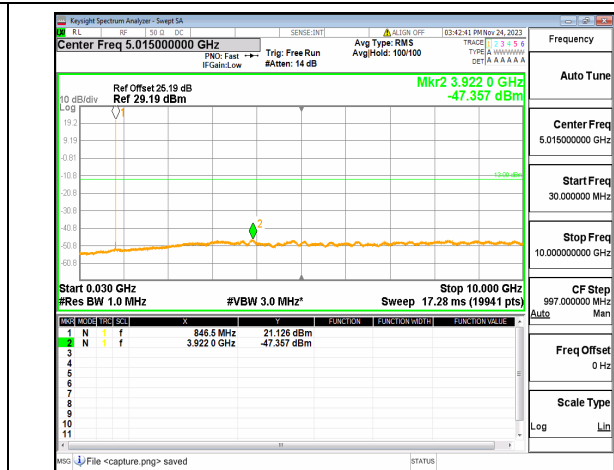

n5 (30MHz-10GHz) 20M DFT-s-OFDM BPSK
Edge_1RB_Right_Mid

n5 (30MHz-10GHz) 20M DFT-s-OFDM QPSK
Edge_1RB_Right_Mid