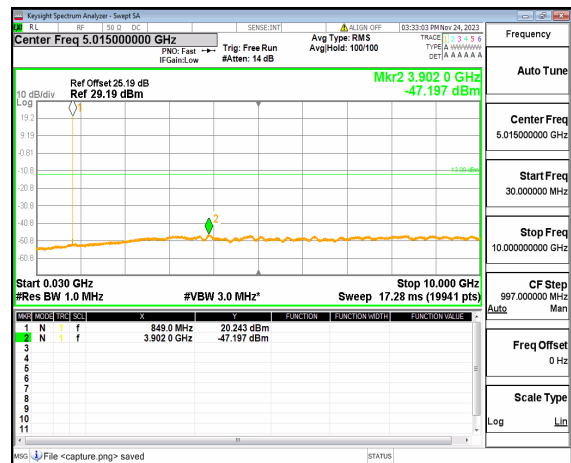

n5 (30MHz-10GHz) 10M DFT-s-OFDM BPSK
Edge_1RB_Right_High

n5 (30MHz-10GHz) 10M DFT-s-OFDM QPSK
Edge_1RB_Right_High