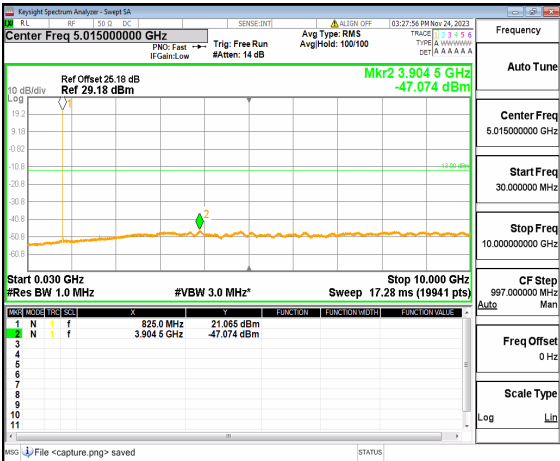

n5 (30MHz-10GHz) 5M DFT-s-OFDM BPSK  
Edge\_1RB\_Left\_High

n5 (30MHz-10GHz) 5M DFT-s-OFDM BPSK  
Edge\_1RB\_Right\_High

n5 (30MHz-10GHz) 5M DFT-s-OFDM QPSK  
Edge\_1RB\_Left\_High

n5 (30MHz-10GHz) 5M DFT-s-OFDM QPSK  
Edge\_1RB\_Right\_High