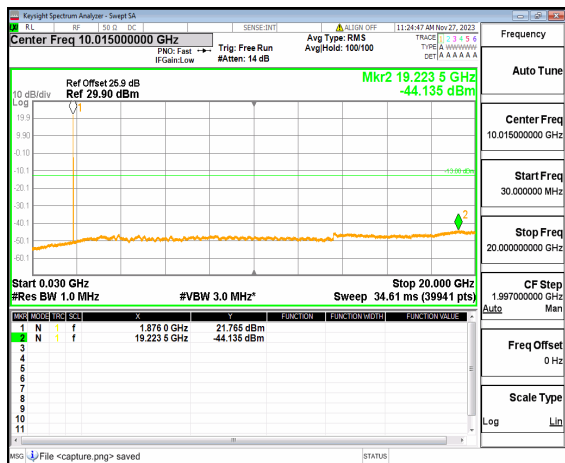

n2 (30MHz-20GHz) 10M DFT-s-OFDM BPSK  
Edge\_1RB\_Left\_Low

n2 (30MHz-20GHz) 10M DFT-s-OFDM BPSK  
Edge\_1RB\_Right\_Low

n2 (30MHz-20GHz) 10M DFT-s-OFDM QPSK  
Edge\_1RB\_Left\_Low

n2 (30MHz-20GHz) 10M DFT-s-OFDM QPSK  
Edge\_1RB\_Right\_Low