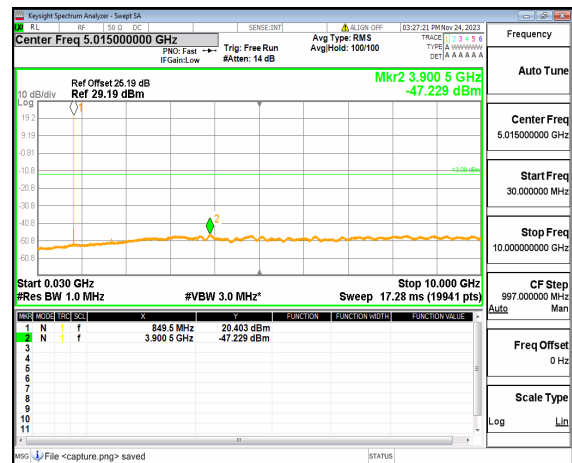

n5 (30MHz-10GHz) 5M DFT-s-OFDM BPSK
Edge_1RB_Right_High

n5 (30MHz-10GHz) 5M DFT-s-OFDM QPSK
Edge_1RB_Right_High