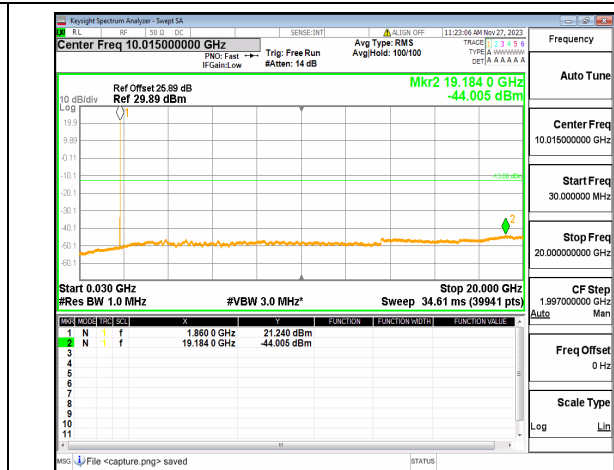

n2 (30MHz-20GHz) 10M DFT-s-OFDM BPSK  
Edge\_1RB\_Left\_Low

n2 (30MHz-20GHz) 10M DFT-s-OFDM BPSK  
Edge\_1RB\_Right\_Low

n2 (30MHz-20GHz) 10M DFT-s-OFDM QPSK  
Edge\_1RB\_Left\_Low

n2 (30MHz-20GHz) 10M DFT-s-OFDM QPSK  
Edge\_1RB\_Right\_Low