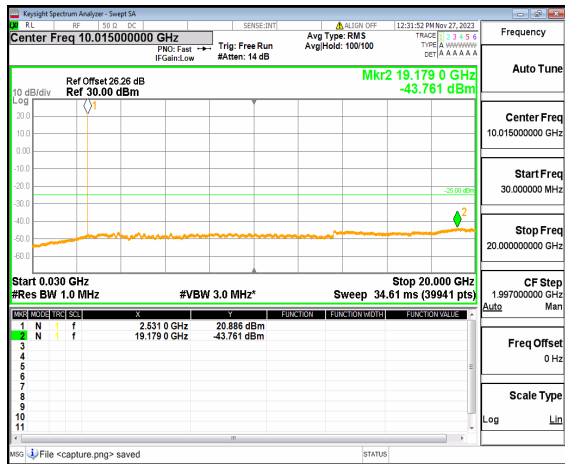

n7 (30MHz-20GHz) 10M DFT-s-OFDM BPSK  
Edge\_1RB\_Left Low

n7 (20GHz-26GHz) 10M DFT-s-OFDM BPSK  
Edge\_1RB\_Left Low

n7 (30MHz-20GHz) 10M DFT-s-OFDM BPSK  
Edge\_1RB\_Right Low

n7 (20GHz-26GHz) 10M DFT-s-OFDM BPSK  
Edge\_1RB\_Right Low

n7 (30MHz-20GHz) 10M DFT-s-OFDM QPSK  
Edge\_1RB\_Left Low

n7 (20GHz-26GHz) 10M DFT-s-OFDM QPSK  
Edge\_1RB\_Left Low

n7 (30MHz-20GHz) 10M DFT-s-OFDM QPSK  
Edge\_1RB\_Right\_Low

n7 (20GHz-26GHz) 10M DFT-s-OFDM QPSK  
Edge\_1RB\_Right\_Low