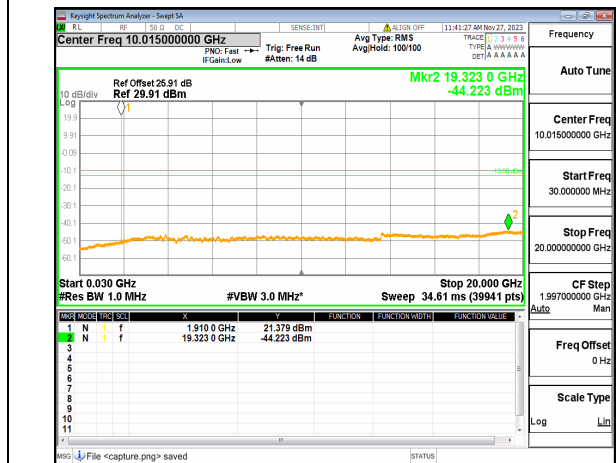

n2 (30MHz-20GHz) 20M DFT-s-OFDM BPSK
Edge_1RB_Right_High

n2 (30MHz-20GHz) 20M DFT-s-OFDM QPSK
Edge_1RB_Right_High