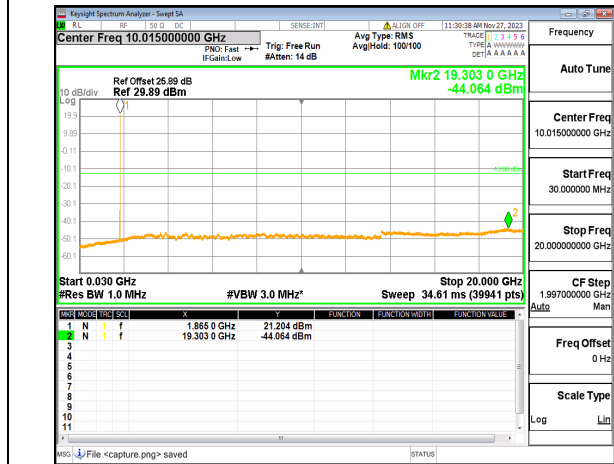

n2 (30MHz-20GHz) 15M DFT-s-OFDM BPSK
Edge_1RB_Right Low

n2 (30MHz-20GHz) 15M DFT-s-OFDM QPSK
Edge_1RB_Right Low