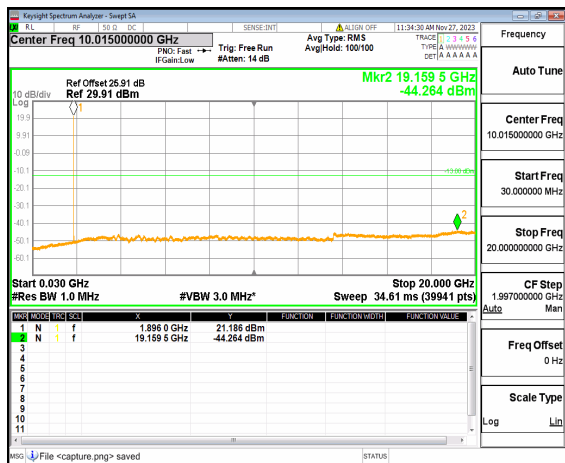

n2 (30MHz-20GHz) 15M DFT-s-OFDM BPSK  
Edge\_1RB\_Left Mid

n2 (30MHz-20GHz) 15M DFT-s-OFDM BPSK  
Edge\_1RB\_Right Mid

n2 (30MHz-20GHz) 15M DFT-s-OFDM QPSK  
Edge\_1RB\_Left\_Mid

n2 (30MHz-20GHz) 15M DFT-s-OFDM QPSK  
Edge\_1RB\_Right\_Mid

n2 (30MHz-20GHz) 15M DFT-s-OFDM BPSK  
Edge\_1RB\_Left\_High

n2 (30MHz-20GHz) 15M DFT-s-OFDM BPSK  
Edge\_1RB\_Right\_High

n2 (30MHz-20GHz) 15M DFT-s-OFDM QPSK  
Edge\_1RB\_Left\_High

n2 (30MHz-20GHz) 15M DFT-s-OFDM QPSK  
Edge\_1RB\_Right\_High