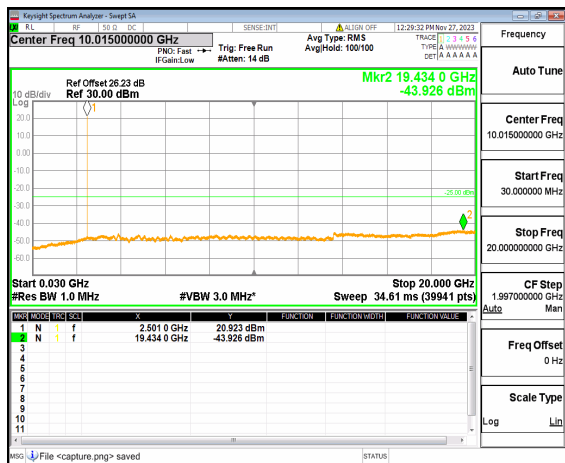

n7 (30MHz-20GHz) 10M DFT-s-OFDM BPSK  
Edge\_1RB\_Left Low

n7 (20GHz-26GHz) 10M DFT-s-OFDM BPSK  
Edge\_1RB\_Left Low

n7 (30MHz-20GHz) 10M DFT-s-OFDM BPSK  
Edge\_1RB\_Right Low

n7 (20GHz-26GHz) 10M DFT-s-OFDM BPSK  
Edge\_1RB\_Right Low