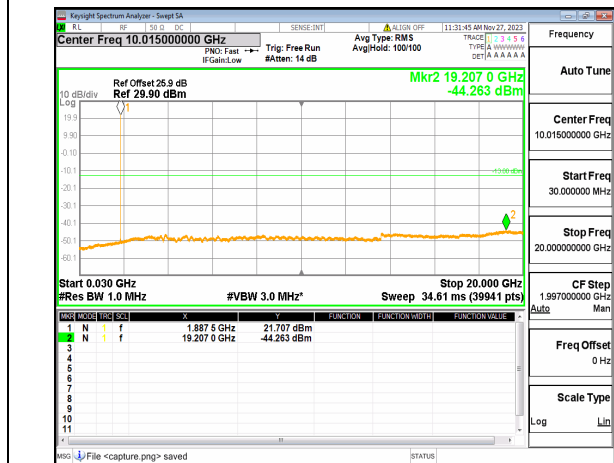

n2 (30MHz-20GHz) 15M DFT-s-OFDM QPSK
Edge_1RB_Right Low

n2 (30MHz-20GHz) 15M DFT-s-OFDM BPSK
Edge_1RB_Right Mid