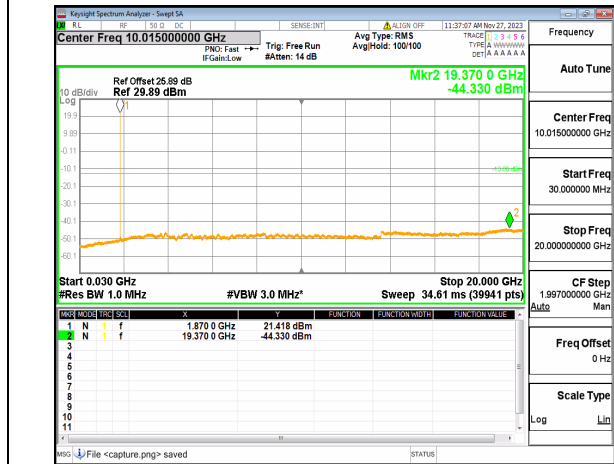

n2 (30MHz-20GHz) 20M DFT-s-OFDM BPSK
Edge_1RB_Right_Low

n2 (30MHz-20GHz) 20M DFT-s-OFDM QPSK
Edge_1RB_Right_Low