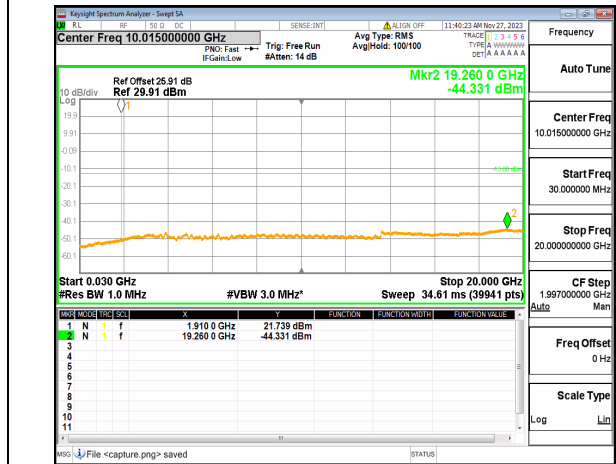

n2 (30MHz-20GHz) 20M DFT-s-OFDM QPSK
Edge_1RB_Right_Mid

n2 (30MHz-20GHz) 20M DFT-s-OFDM BPSK
Edge_1RB_Right_High