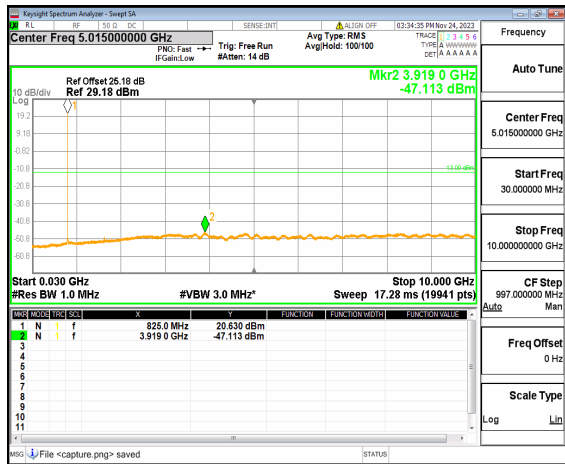

n5 (30MHz-10GHz) 15M DFT-s-OFDM BPSK
Edge_1RB_Left_Low

n5 (30MHz-10GHz) 15M DFT-s-OFDM QPSK
Edge_1RB_Left_Low