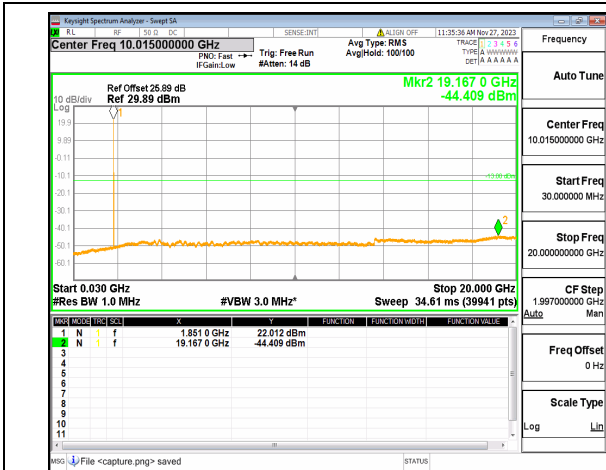

n2 (30MHz-20GHz) 15M DFT-s-OFDM BPSK  
Edge\_1RB\_Left\_High

n2 (30MHz-20GHz) 15M DFT-s-OFDM BPSK  
Edge\_1RB\_Right\_High

n2 (30MHz-20GHz) 15M DFT-s-OFDM QPSK  
Edge\_1RB\_Left\_High

n2 (30MHz-20GHz) 15M DFT-s-OFDM QPSK  
Edge\_1RB\_Right\_High