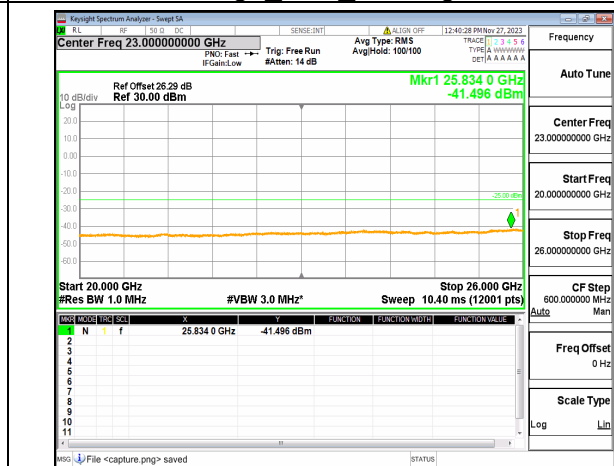

n7 (20GHz-26GHz) 10M DFT-s-OFDM QPSK
Edge_1RB_Left_High

n7 (20GHz-26GHz) 10M DFT-s-OFDM QPSK
Edge_1RB_Right_High