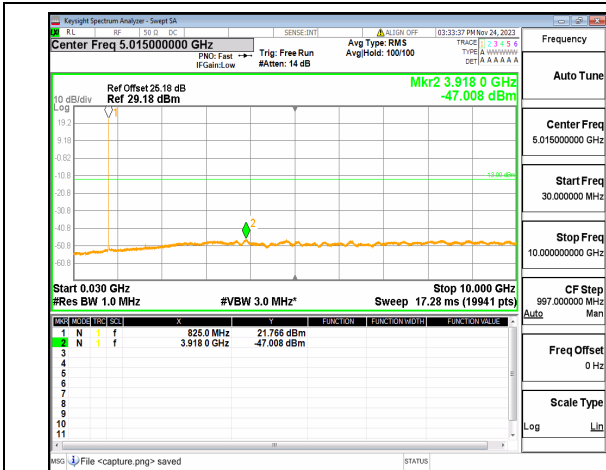

n5 (30MHz-10GHz) 10M DFT-s-OFDM BPSK  
Edge\_1RB\_Left\_High

n5 (30MHz-10GHz) 10M DFT-s-OFDM BPSK  
Edge\_1RB\_Right\_High

n5 (30MHz-10GHz) 10M DFT-s-OFDM QPSK  
Edge\_1RB\_Left\_High

n5 (30MHz-10GHz) 10M DFT-s-OFDM QPSK  
Edge\_1RB\_Right\_High