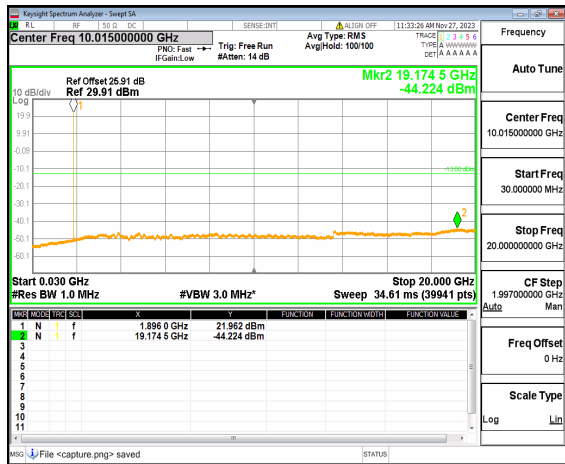

n2 (30MHz-20GHz) 15M DFT-s-OFDM BPSK  
Edge\_1RB\_Left Mid

n2 (30MHz-20GHz) 15M DFT-s-OFDM BPSK  
Edge\_1RB\_Right Mid

n2 (30MHz-20GHz) 15M DFT-s-OFDM QPSK  
Edge\_1RB\_Left\_Mid

n2 (30MHz-20GHz) 15M DFT-s-OFDM QPSK  
Edge\_1RB\_Right\_Mid

n2 (30MHz-20GHz) 15M DFT-s-OFDM BPSK  
Edge\_1RB\_Left\_High

n2 (30MHz-20GHz) 15M DFT-s-OFDM BPSK  
Edge\_1RB\_Right\_High

n2 (30MHz-20GHz) 15M DFT-s-OFDM QPSK  
Edge\_1RB\_Left\_High

n2 (30MHz-20GHz) 15M DFT-s-OFDM QPSK  
Edge\_1RB\_Right\_High