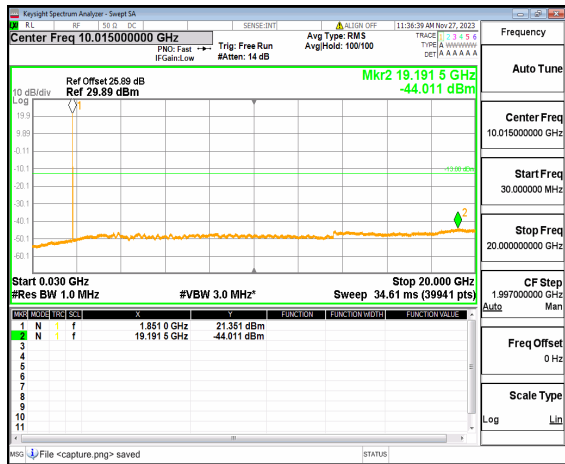

n2 (30MHz-20GHz) 20M DFT-s-OFDM BPSK
Edge_1RB_Left_Low

n2 (30MHz-20GHz) 20M DFT-s-OFDM QPSK
Edge_1RB_Left_Low