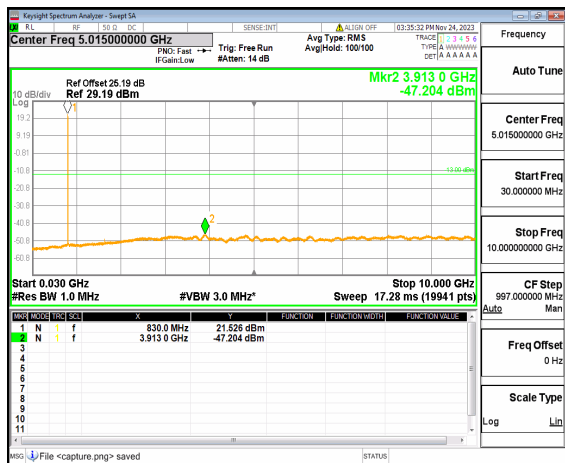

n5 (30MHz-10GHz) 15M DFT-s-OFDM BPSK  
Edge\_1RB\_Left\_Low

n5 (30MHz-10GHz) 15M DFT-s-OFDM BPSK  
Edge\_1RB\_Right\_Low

n5 (30MHz-10GHz) 15M DFT-s-OFDM QPSK  
Edge\_1RB\_Left\_Low

n5 (30MHz-10GHz) 15M DFT-s-OFDM QPSK  
Edge\_1RB\_Right\_Low