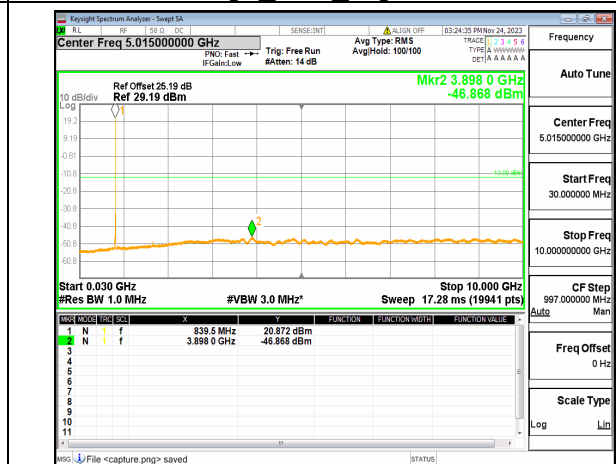

n5 (30MHz-10GHz) 5M DFT-s-OFDM QPSK
Edge_1RB_Right_Low

n5 (30MHz-10GHz) 5M DFT-s-OFDM BPSK
Edge_1RB_Right_Mid