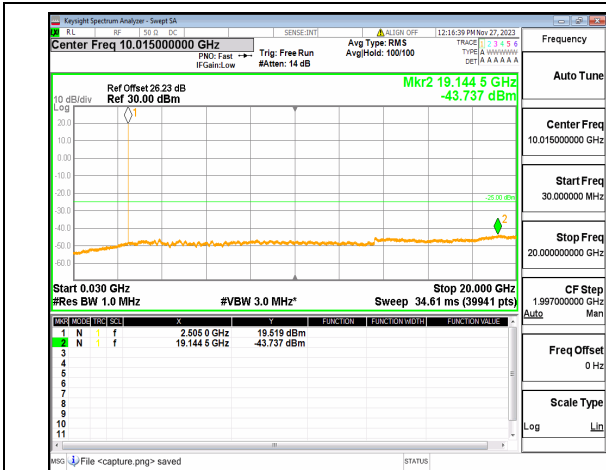

n7 (30MHz-20GHz) 5M DFT-s-OFDM QPSK
Edge_1RB_Right_Low