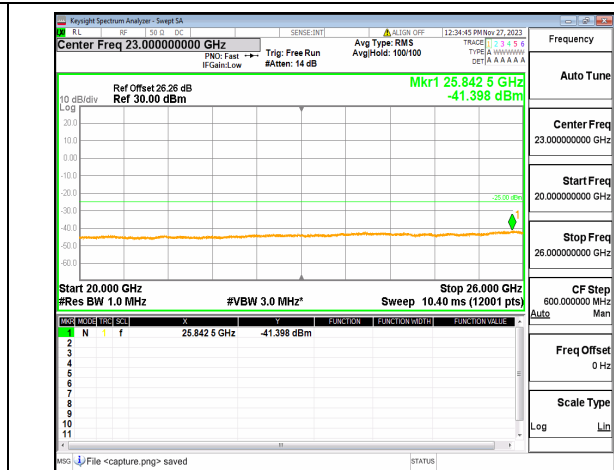

n7 (20GHz-26GHz) 10M DFT-s-OFDM BPSK
Edge_1RB_Right_Mid

n7 (20GHz-26GHz) 10M DFT-s-OFDM QPSK
Edge_1RB_Left_Mid