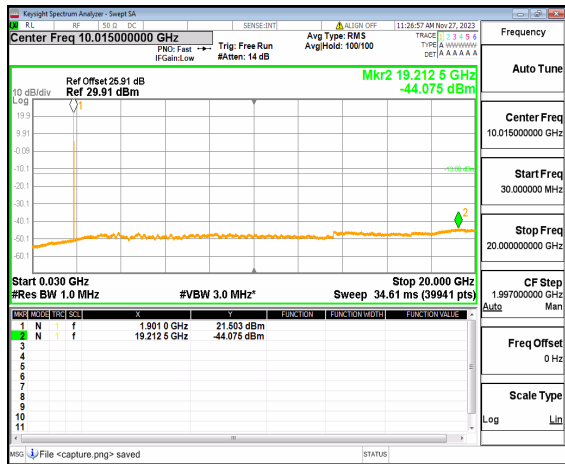

n2 (30MHz-20GHz) 10M DFT-s-OFDM BPSK  
Edge\_1RB\_Left\_Mid

n2 (30MHz-20GHz) 10M DFT-s-OFDM BPSK  
Edge\_1RB\_Right\_Mid

n2 (30MHz-20GHz) 10M DFT-s-OFDM QPSK  
Edge\_1RB\_Left\_Mid

n2 (30MHz-20GHz) 10M DFT-s-OFDM QPSK  
Edge\_1RB\_Right\_Mid

n2 (30MHz-20GHz) 10M DFT-s-OFDM BPSK  
Edge\_1RB\_Left\_High

n2 (30MHz-20GHz) 10M DFT-s-OFDM BPSK  
Edge\_1RB\_Right\_High

n2 (30MHz-20GHz) 10M DFT-s-OFDM QPSK  
Edge\_1RB\_Left\_High

n2 (30MHz-20GHz) 10M DFT-s-OFDM QPSK  
Edge\_1RB\_Right\_High