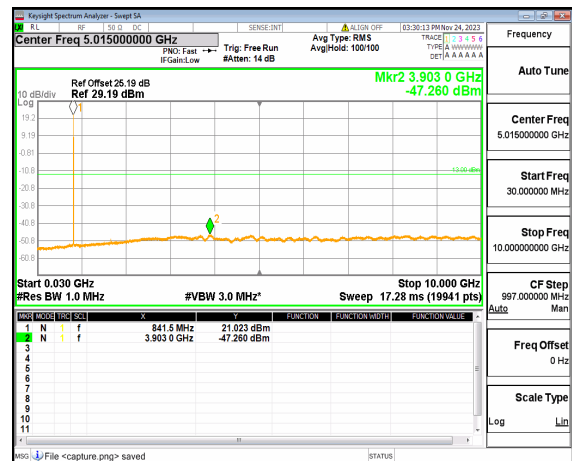

n5 (30MHz-10GHz) 10M DFT-s-OFDM QPSK
Edge_1RB_Right_Low

n5 (30MHz-10GHz) 10M DFT-s-OFDM BPSK
Edge_1RB_Right_Mid