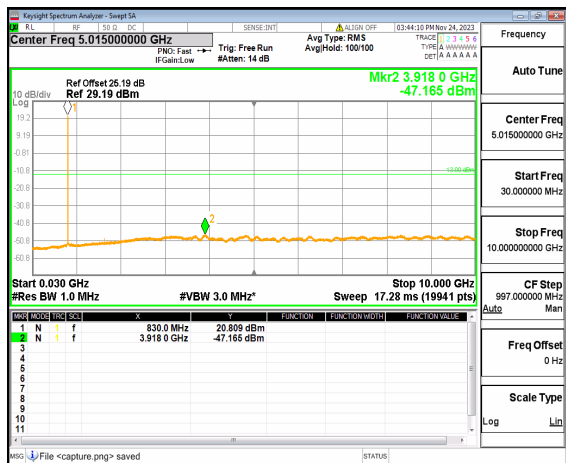

n5 (30MHz-10GHz) 20M DFT-s-OFDM BPSK
Edge_1RB_Left_High

n5 (30MHz-10GHz) 20M DFT-s-OFDM QPSK
Edge_1RB_Left_High