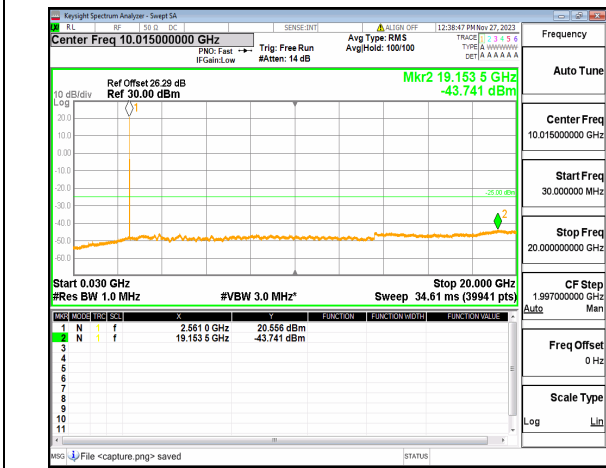

n7 (30MHz-20GHz) 10M DFT-s-OFDM BPSK  
 Edge\_1RB\_Left\_High

n7 (20GHz-26GHz) 10M DFT-s-OFDM BPSK  
 Edge\_1RB\_Left\_High

n7 (30MHz-20GHz) 10M DFT-s-OFDM BPSK  
Edge\_1RB\_Right\_High

n7 (20GHz-26GHz) 10M DFT-s-OFDM BPSK  
Edge\_1RB\_Right\_High