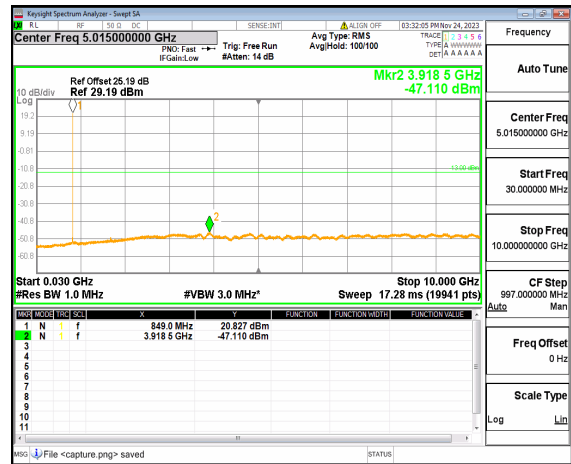

n5 (30MHz-10GHz) 10M DFT-s-OFDM QPSK
Edge_1RB_Right_Mid

n5 (30MHz-10GHz) 10M DFT-s-OFDM BPSK
Edge_1RB_Right_High