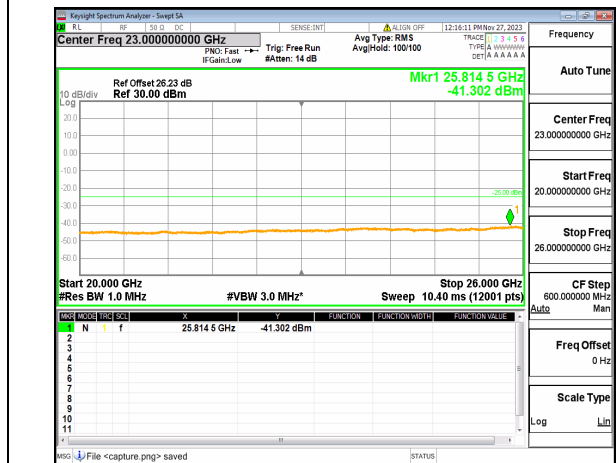

n7 (20GHz-26GHz) 5M DFT-s-OFDM BPSK
Edge_1RB_Right Low

n7 (20GHz-26GHz) 5M DFT-s-OFDM QPSK
Edge_1RB_Left Low