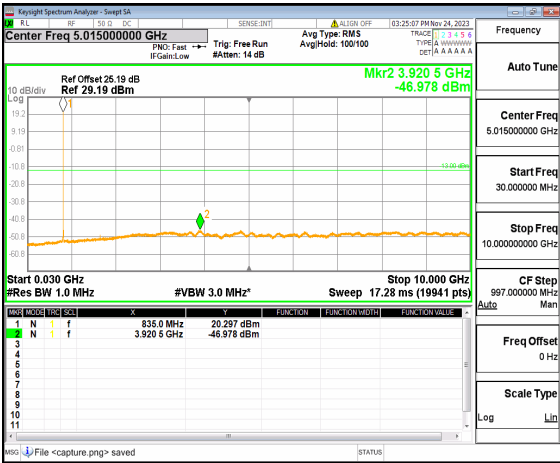

n5 (30MHz-10GHz) 5M DFT-s-OFDM QPSK
Edge_1RB_Left_Mid