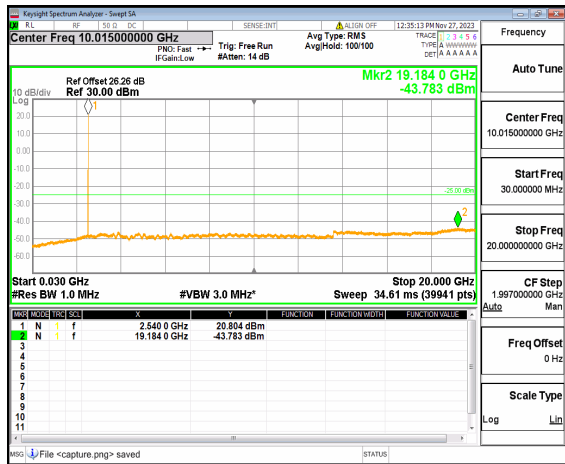

n7 (30MHz-20GHz) 10M DFT-s-OFDM QPSK
Edge_1RB_Left_Mid

n7 (30MHz-20GHz) 10M DFT-s-OFDM QPSK
Edge_1RB_Right_Mid