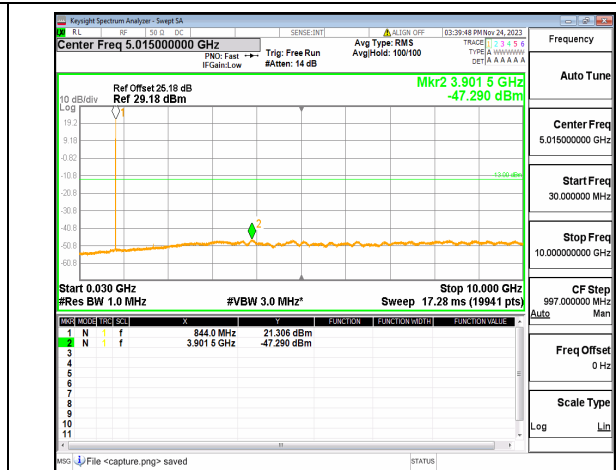

n5 (30MHz-10GHz) 15M DFT-s-OFDM QPSK
Edge_1RB_Right_High

n5 (30MHz-10GHz) 20M DFT-s-OFDM BPSK
Edge_1RB_Right_Low