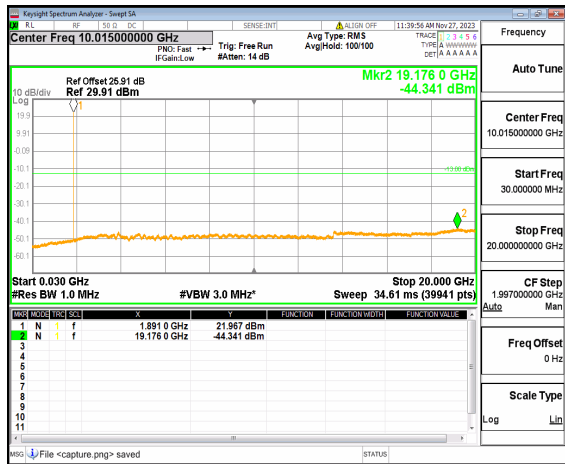

n2 (30MHz-20GHz) 20M DFT-s-OFDM BPSK  
Edge\_1RB\_Left\_Mid

n2 (30MHz-20GHz) 20M DFT-s-OFDM BPSK  
Edge\_1RB\_Right\_Mid

n2 (30MHz-20GHz) 20M DFT-s-OFDM QPSK  
Edge\_1RB\_Left\_Mid

n2 (30MHz-20GHz) 20M DFT-s-OFDM QPSK  
Edge\_1RB\_Right\_Mid

n2 (30MHz-20GHz) 20M DFT-s-OFDM BPSK  
Edge\_1RB\_Left\_High

n2 (30MHz-20GHz) 20M DFT-s-OFDM BPSK  
Edge\_1RB\_Right\_High

n2 (30MHz-20GHz) 20M DFT-s-OFDM QPSK  
Edge\_1RB\_Left\_High

n2 (30MHz-20GHz) 20M DFT-s-OFDM QPSK  
Edge\_1RB\_Right\_High