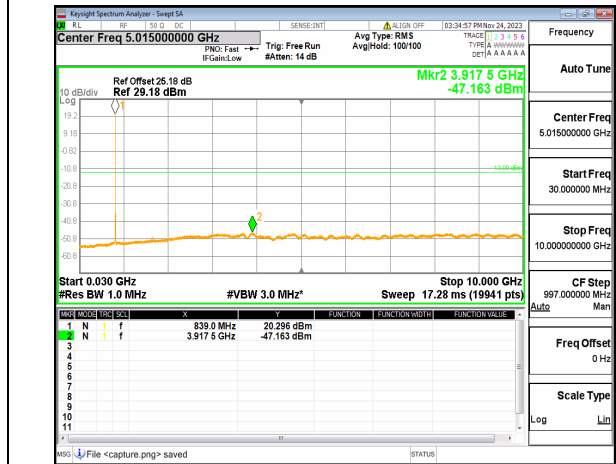

n5 (30MHz-10GHz) 15M DFT-s-OFDM BPSK
Edge_1RB_Right_Low

n5 (30MHz-10GHz) 15M DFT-s-OFDM QPSK
Edge_1RB_Right_Low