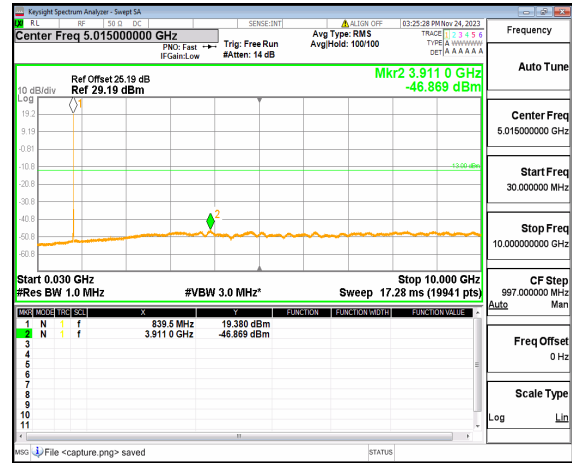

n5 (30MHz-10GHz) 5M DFT-s-OFDM BPSK
Edge_1RB_Right_Mid

n5 (30MHz-10GHz) 5M DFT-s-OFDM QPSK
Edge_1RB_Right_Mid