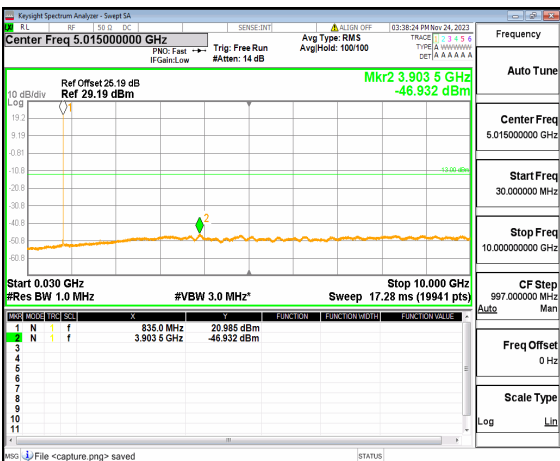

n5 (30MHz-10GHz) 15M DFT-s-OFDM BPSK
Edge_1RB_Left_High

n5 (30MHz-10GHz) 15M DFT-s-OFDM QPSK
Edge_1RB_Left_High