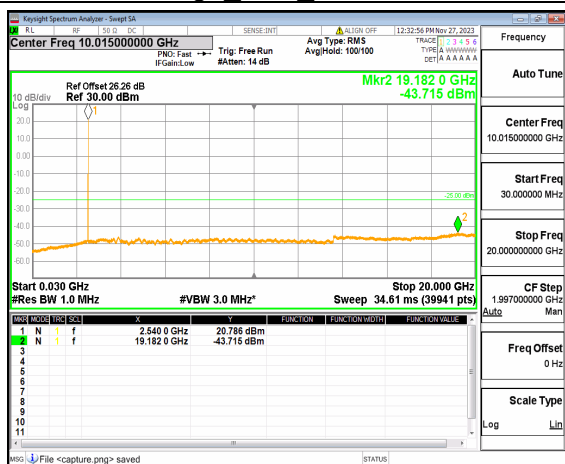

n7 (30MHz-20GHz) 10M DFT-s-OFDM BPSK
Edge_1RB_Left_Mid

n7 (30MHz-20GHz) 10M DFT-s-OFDM BPSK
Edge_1RB_Right_Mid