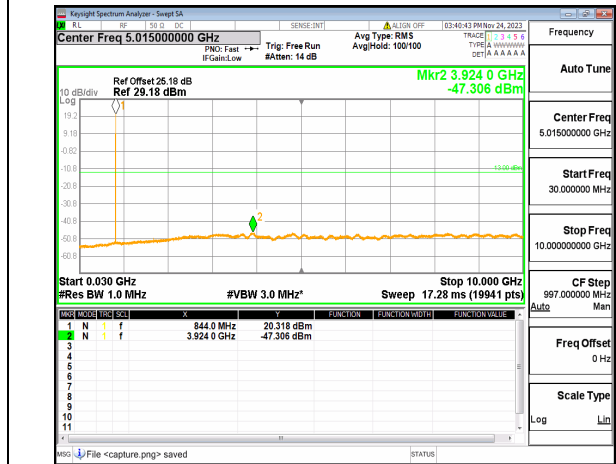

n5 (30MHz-10GHz) 20M DFT-s-OFDM BPSK
Edge_1RB_Right_Low

n5 (30MHz-10GHz) 20M DFT-s-OFDM QPSK
Edge_1RB_Right_Low