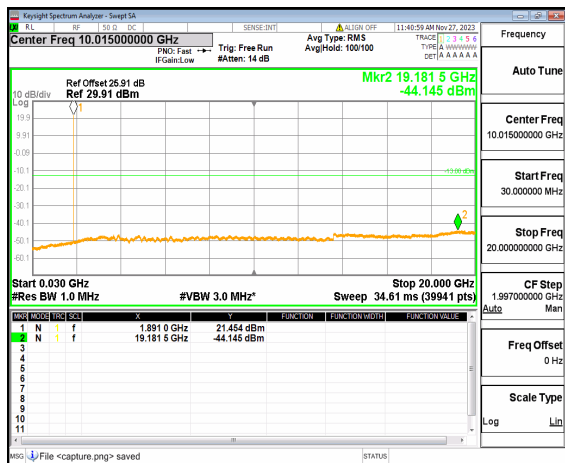

n2 (30MHz-20GHz) 20M DFT-s-OFDM BPSK
Edge_1RB_Left_High

n2 (30MHz-20GHz) 20M DFT-s-OFDM QPSK
Edge_1RB_Left_High