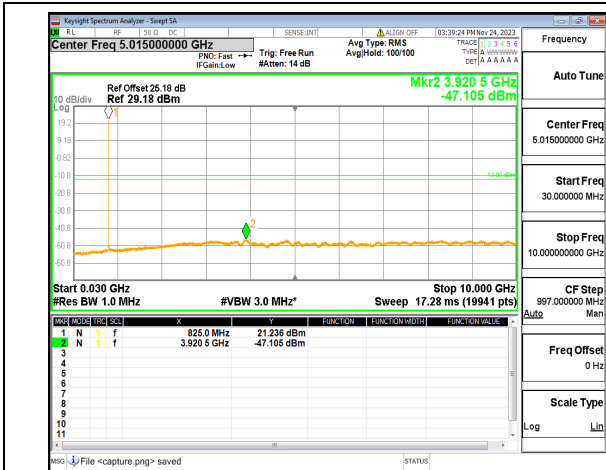

n5 (30MHz-10GHz) 15M DFT-s-OFDM BPSK  
Edge\_1RB\_Left\_High

n5 (30MHz-10GHz) 15M DFT-s-OFDM BPSK  
Edge\_1RB\_Right\_High

n5 (30MHz-10GHz) 15M DFT-s-OFDM QPSK  
Edge\_1RB\_Left\_High

n5 (30MHz-10GHz) 15M DFT-s-OFDM QPSK  
Edge\_1RB\_Right\_High