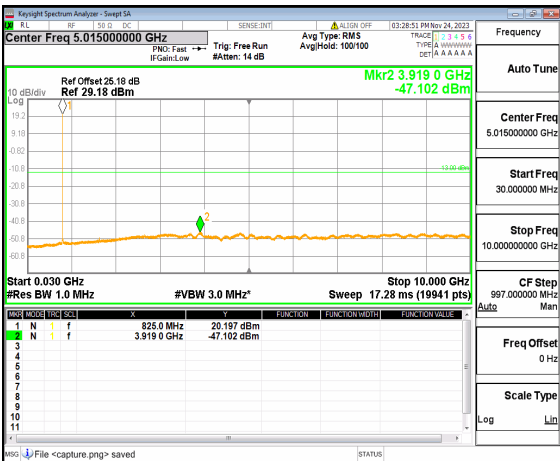

n5 (30MHz-10GHz) 10M DFT-s-OFDM BPSK
Edge_1RB_Left_Low

n5 (30MHz-10GHz) 10M DFT-s-OFDM QPSK
Edge_1RB_Left_Low