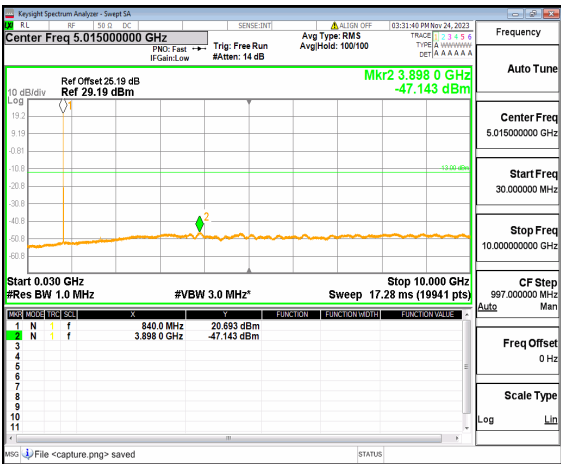

n5 (30MHz-10GHz) 10M DFT-s-OFDM BPSK  
Edge\_1RB\_Left\_Mid

n5 (30MHz-10GHz) 10M DFT-s-OFDM BPSK  
Edge\_1RB\_Right\_Mid

n5 (30MHz-10GHz) 10M DFT-s-OFDM QPSK  
Edge\_1RB\_Left\_Mid

n5 (30MHz-10GHz) 10M DFT-s-OFDM QPSK  
Edge\_1RB\_Right\_Mid