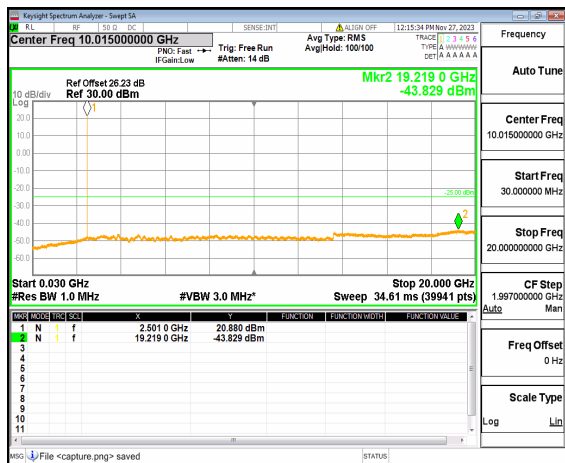

n7 (30MHz-20GHz) 5M DFT-s-OFDM BPSK  
Edge\_1RB\_Left Low

n7 (20GHz-26GHz) 5M DFT-s-OFDM BPSK  
Edge\_1RB\_Left Low

n7 (30MHz-20GHz) 5M DFT-s-OFDM BPSK  
Edge\_1RB\_Right Low

n7 (20GHz-26GHz) 5M DFT-s-OFDM BPSK  
Edge\_1RB\_Right Low