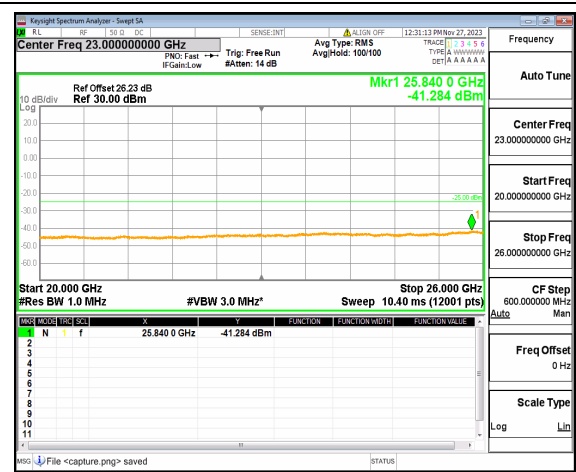

n7 (20GHz-26GHz) 10M DFT-s-OFDM QPSK
Edge_1RB_Left Low

n7 (20GHz-26GHz) 10M DFT-s-OFDM QPSK
Edge_1RB_Right_Low