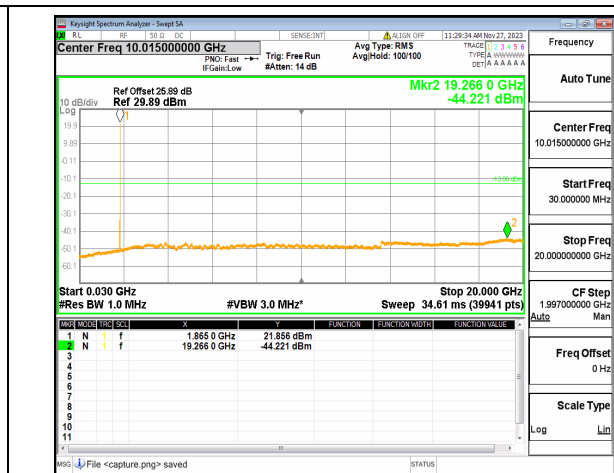

n2 (30MHz-20GHz) 10M DFT-s-OFDM QPSK
Edge_1RB_Right_High

n2 (30MHz-20GHz) 15M DFT-s-OFDM BPSK
Edge_1RB_Right Low