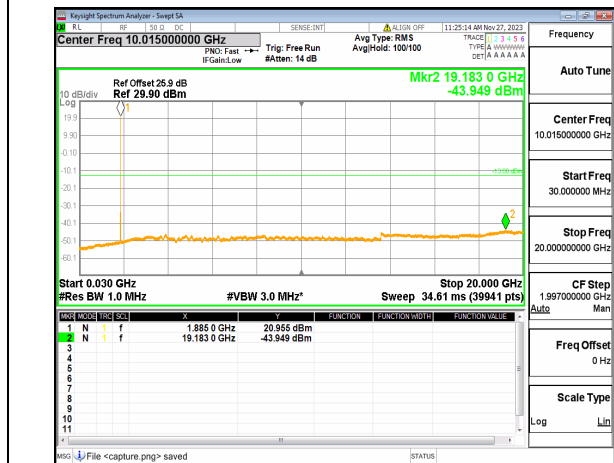

n2 (30MHz-20GHz) 10M DFT-s-OFDM QPSK
Edge_1RB_Right_Low

n2 (30MHz-20GHz) 10M DFT-s-OFDM BPSK
Edge_1RB_Right_Mid