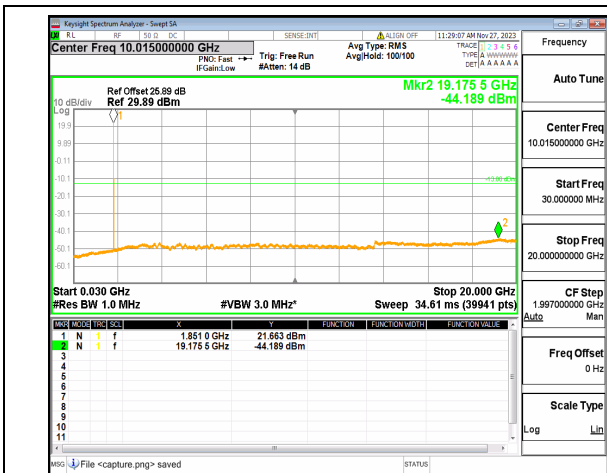

n2 (30MHz-20GHz) 10M DFT-s-OFDM BPSK  
Edge\_1RB\_Left\_High

n2 (30MHz-20GHz) 10M DFT-s-OFDM BPSK  
Edge\_1RB\_Right\_High

n2 (30MHz-20GHz) 10M DFT-s-OFDM QPSK  
Edge\_1RB\_Left\_High

n2 (30MHz-20GHz) 10M DFT-s-OFDM QPSK  
Edge\_1RB\_Right\_High