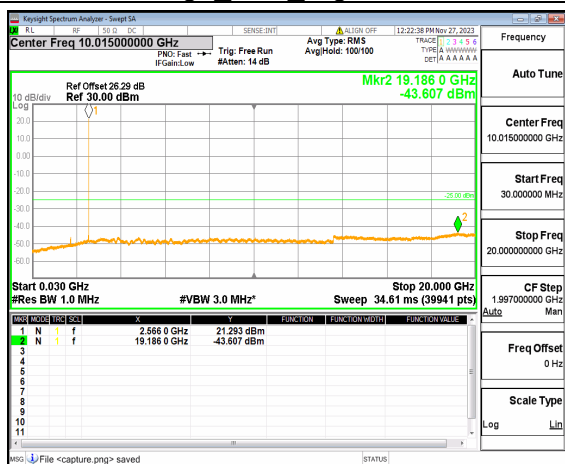

n7 (30MHz-20GHz) 5M DFT-s-OFDM QPSK  
Edge\_1RB\_Left\_Mid

n7 (20GHz-26GHz) 5M DFT-s-OFDM QPSK  
Edge\_1RB\_Left\_Mid

n7 (30MHz-20GHz) 5M DFT-s-OFDM QPSK  
Edge\_1RB\_Right\_Mid

n7 (20GHz-26GHz) 5M DFT-s-OFDM QPSK  
Edge\_1RB\_Right\_Mid