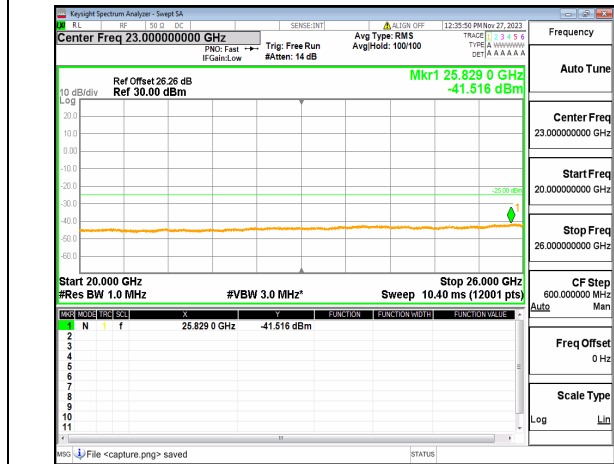

n7 (20GHz-26GHz) 10M DFT-s-OFDM QPSK
Edge_1RB_Left_Mid

n7 (20GHz-26GHz) 10M DFT-s-OFDM QPSK
Edge_1RB_Right_Mid