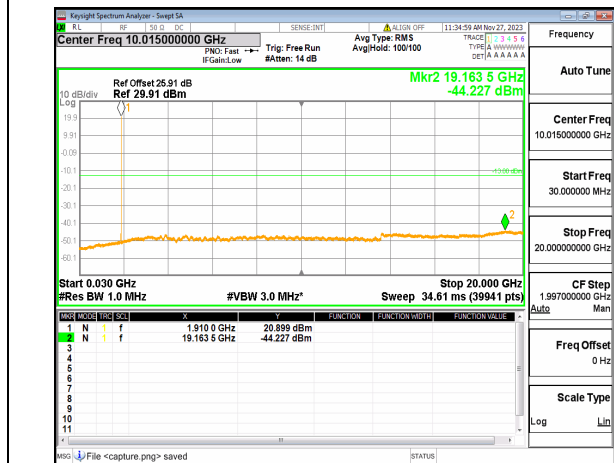

n2 (30MHz-20GHz) 15M DFT-s-OFDM BPSK
Edge_1RB_Right_High

n2 (30MHz-20GHz) 15M DFT-s-OFDM QPSK
Edge_1RB_Right_High