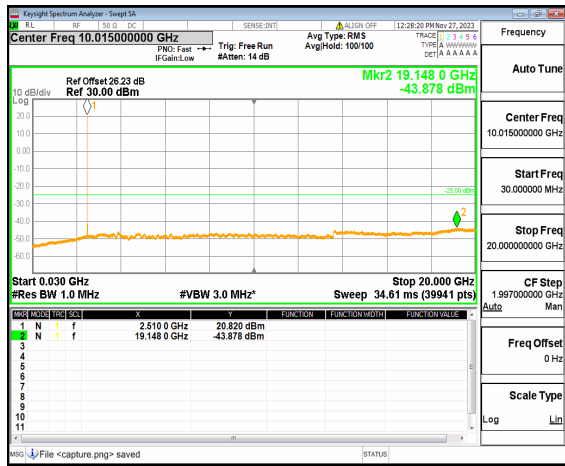

n7 (30MHz-20GHz) 5M DFT-s-OFDM QPSK  
Edge\_1RB\_Left\_High

n7 (20GHz-26GHz) 5M DFT-s-OFDM QPSK  
Edge\_1RB\_Left\_High

n7 (30MHz-20GHz) 5M DFT-s-OFDM QPSK  
Edge\_1RB\_Right\_High

n7 (20GHz-26GHz) 5M DFT-s-OFDM QPSK  
Edge\_1RB\_Right\_High

n7 (30MHz-20GHz) 10M DFT-s-OFDM BPSK  
Edge\_1RB\_Left Low

n7 (20GHz-26GHz) 10M DFT-s-OFDM BPSK  
Edge\_1RB\_Left Low

n7 (30MHz-20GHz) 10M DFT-s-OFDM BPSK  
Edge\_1RB\_Right Low

n7 (20GHz-26GHz) 10M DFT-s-OFDM BPSK  
Edge\_1RB\_Right Low