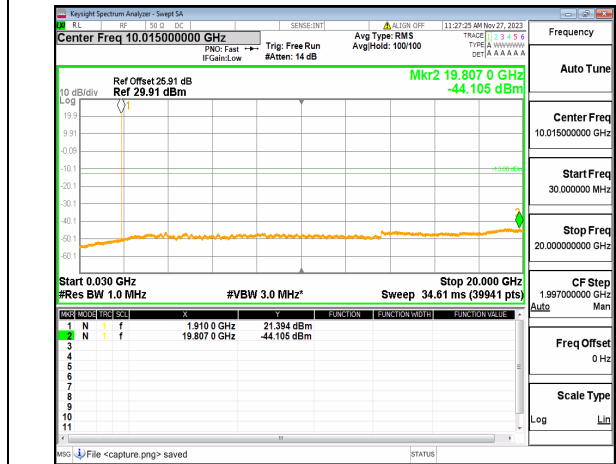

n2 (30MHz-20GHz) 10M DFT-s-OFDM QPSK
Edge_1RB_Right_Mid

n2 (30MHz-20GHz) 10M DFT-s-OFDM BPSK
Edge_1RB_Right_High