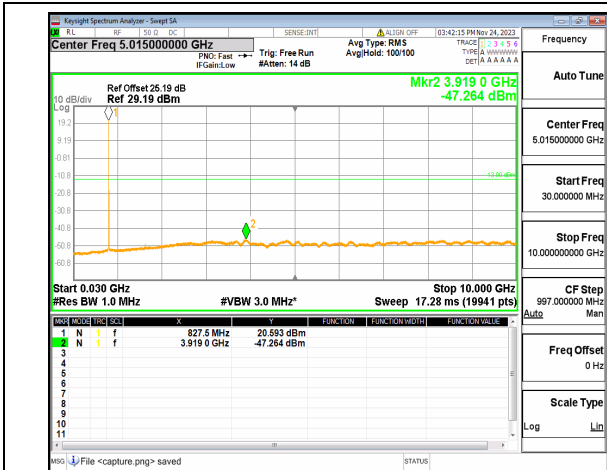

n5 (30MHz-10GHz) 20M DFT-s-OFDM QPSK
Edge_1RB_Left_Mid