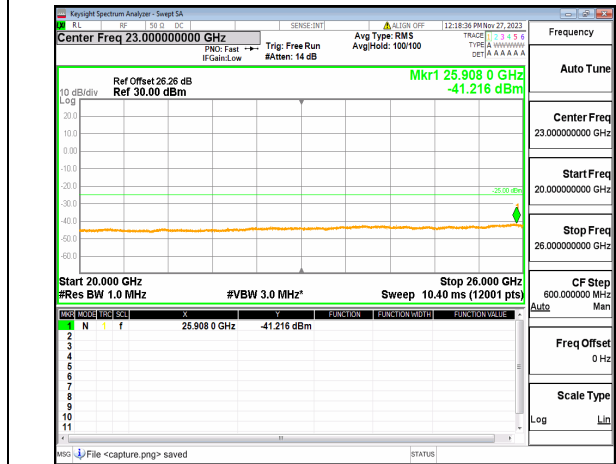

n7 (20GHz-26GHz) 5M DFT-s-OFDM QPSK
Edge_1RB_Right_Low

n7 (20GHz-26GHz) 5M DFT-s-OFDM BPSK
Edge_1RB_Left_Mid