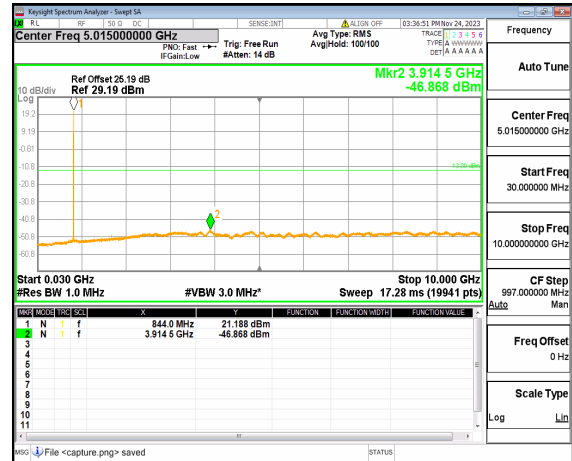

n5 (30MHz-10GHz) 15M DFT-s-OFDM BPSK
Edge_1RB_Right_Mid

n5 (30MHz-10GHz) 15M DFT-s-OFDM QPSK
Edge_1RB_Right_Mid