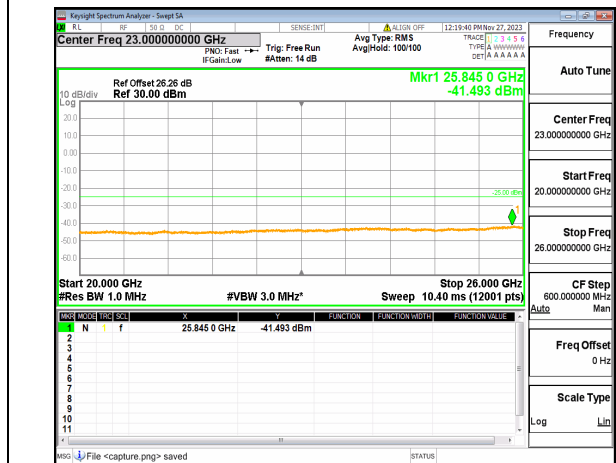

n7 (20GHz-26GHz) 5M DFT-s-OFDM BPSK
Edge_1RB_Left_Mid

n7 (20GHz-26GHz) 5M DFT-s-OFDM BPSK
Edge_1RB_Right_Mid