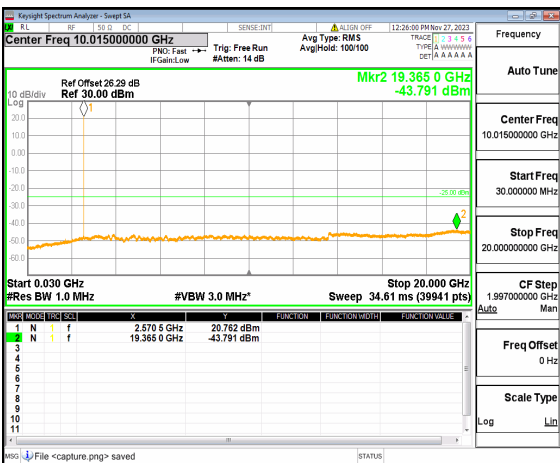

n7 (30MHz-20GHz) 5M DFT-s-OFDM QPSK
Edge_1RB_Left_High

n7 (30MHz-20GHz) 5M DFT-s-OFDM QPSK
Edge_1RB_Right_High