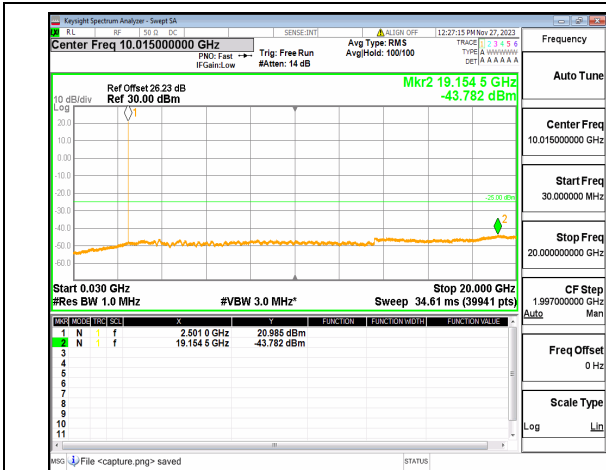

n7 (30MHz-20GHz) 5M DFT-s-OFDM QPSK  
Edge\_1RB\_Left\_High

n7 (20GHz-26GHz) 5M DFT-s-OFDM QPSK  
Edge\_1RB\_Left\_High

n7 (30MHz-20GHz) 5M DFT-s-OFDM QPSK  
Edge\_1RB\_Right\_High

n7 (20GHz-26GHz) 5M DFT-s-OFDM QPSK  
Edge\_1RB\_Right\_High