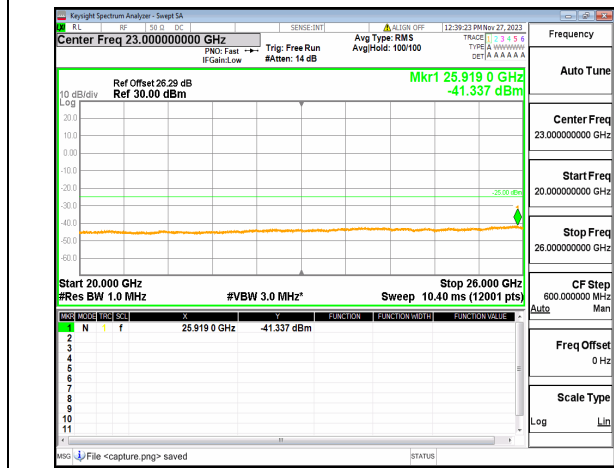

n7 (20GHz-26GHz) 10M DFT-s-OFDM BPSK
Edge_1RB_Right_High

n7 (20GHz-26GHz) 10M DFT-s-OFDM QPSK
Edge_1RB_Left_High