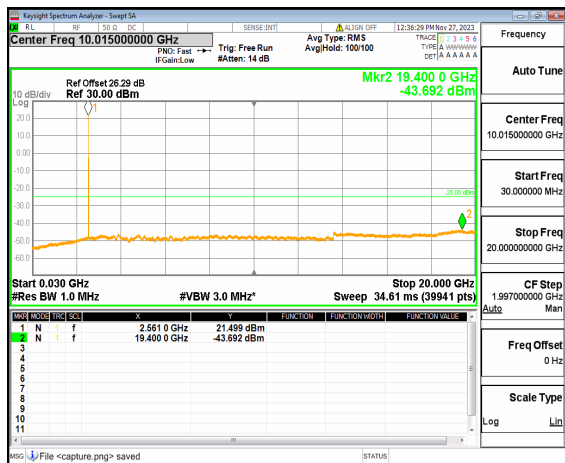

n7 (30MHz-20GHz) 10M DFT-s-OFDM QPSK  
 Edge\_1RB\_Left\_Mid

n7 (20GHz-26GHz) 10M DFT-s-OFDM QPSK  
 Edge\_1RB\_Left\_Mid

n7 (30MHz-20GHz) 10M DFT-s-OFDM QPSK  
 Edge\_1RB\_Right\_Mid

n7 (20GHz-26GHz) 10M DFT-s-OFDM QPSK  
 Edge\_1RB\_Right\_Mid