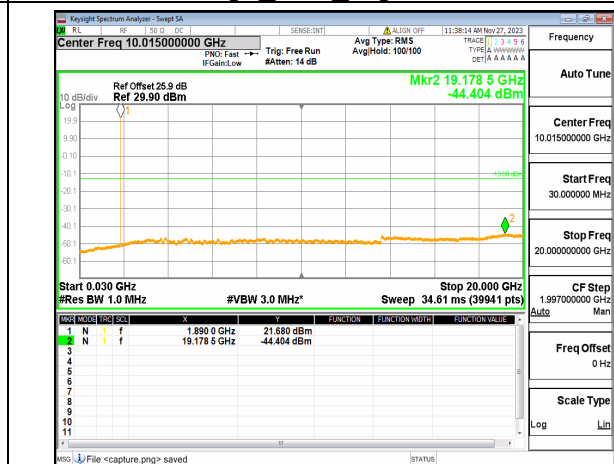

n2 (30MHz-20GHz) 20M DFT-s-OFDM QPSK
Edge_1RB_Right_Low

n2 (30MHz-20GHz) 20M DFT-s-OFDM BPSK
Edge_1RB_Right_Mid