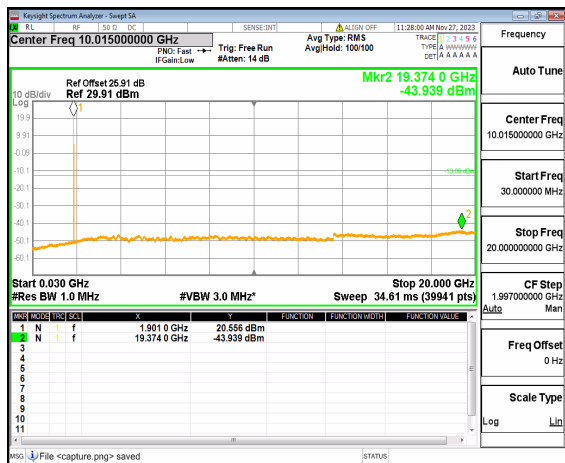

n2 (30MHz-20GHz) 10M DFT-s-OFDM BPSK
Edge_1RB_Left_High

n2 (30MHz-20GHz) 10M DFT-s-OFDM QPSK
Edge_1RB_Left_High