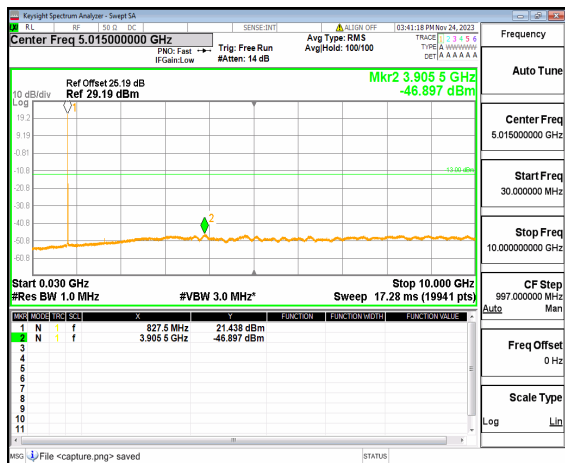

n5 (30MHz-10GHz) 20M DFT-s-OFDM BPSK  
Edge\_1RB\_Left\_Low

n5 (30MHz-10GHz) 20M DFT-s-OFDM BPSK  
Edge\_1RB\_Right\_Low

n5 (30MHz-10GHz) 20M DFT-s-OFDM QPSK  
Edge\_1RB\_Left\_Low

n5 (30MHz-10GHz) 20M DFT-s-OFDM QPSK  
Edge\_1RB\_Right\_Low