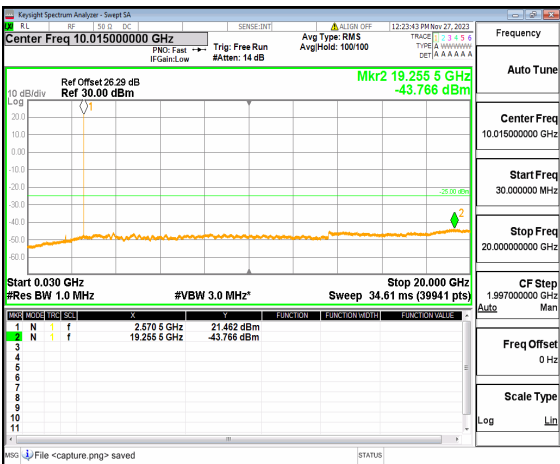

n7 (30MHz-20GHz) 5M DFT-s-OFDM BPSK
Edge_1RB_Right_High