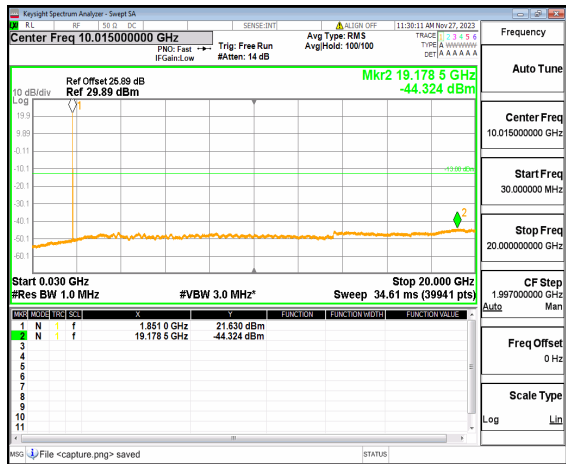

n2 (30MHz-20GHz) 10M DFT-s-OFDM BPSK  
Edge\_1RB\_Left\_High

n2 (30MHz-20GHz) 10M DFT-s-OFDM BPSK  
Edge\_1RB\_Right\_High

n2 (30MHz-20GHz) 10M DFT-s-OFDM QPSK  
Edge\_1RB\_Left\_High

n2 (30MHz-20GHz) 10M DFT-s-OFDM QPSK  
Edge\_1RB\_Right\_High

n2 (30MHz-20GHz) 15M DFT-s-OFDM BPSK  
Edge\_1RB\_Left Low

n2 (30MHz-20GHz) 15M DFT-s-OFDM BPSK  
Edge\_1RB\_Right Low

n2 (30MHz-20GHz) 15M DFT-s-OFDM QPSK  
Edge\_1RB\_Left Low

n2 (30MHz-20GHz) 15M DFT-s-OFDM QPSK  
Edge\_1RB\_Right Low