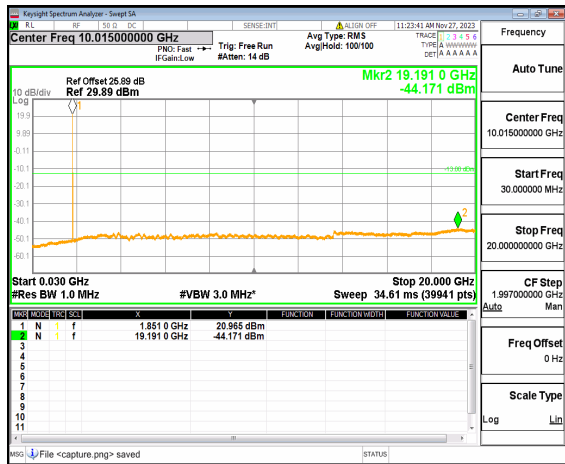

n2 (30MHz-20GHz) 10M DFT-s-OFDM BPSK  
Edge\_1RB\_Left\_Low

n2 (30MHz-20GHz) 10M DFT-s-OFDM BPSK  
Edge\_1RB\_Right\_Low

n2 (30MHz-20GHz) 10M DFT-s-OFDM QPSK  
Edge\_1RB\_Left\_Low

n2 (30MHz-20GHz) 10M DFT-s-OFDM QPSK  
Edge\_1RB\_Right\_Low