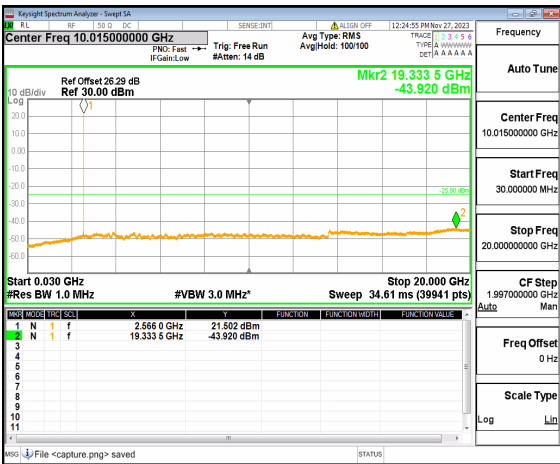

n7 (30MHz-20GHz) 5M DFT-s-OFDM BPSK  
Edge\_1RB\_Left\_High

n7 (20GHz-26GHz) 5M DFT-s-OFDM BPSK  
Edge\_1RB\_Left\_High

n7 (30MHz-20GHz) 5M DFT-s-OFDM BPSK  
Edge\_1RB\_Right\_High

n7 (20GHz-26GHz) 5M DFT-s-OFDM BPSK  
Edge\_1RB\_Right\_High