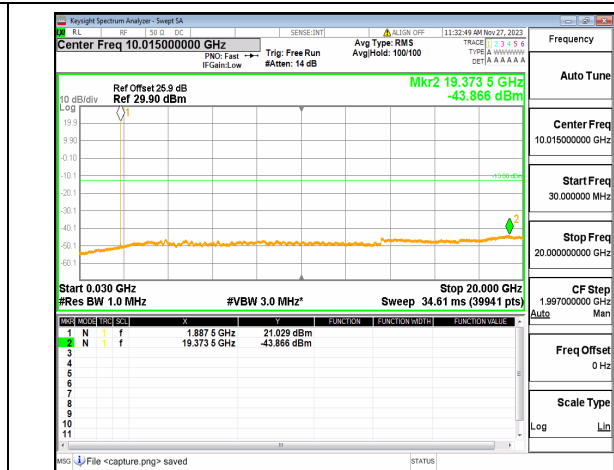

n2 (30MHz-20GHz) 15M DFT-s-OFDM BPSK
Edge_1RB_Right Mid

n2 (30MHz-20GHz) 15M DFT-s-OFDM QPSK
Edge_1RB_Right_Mid