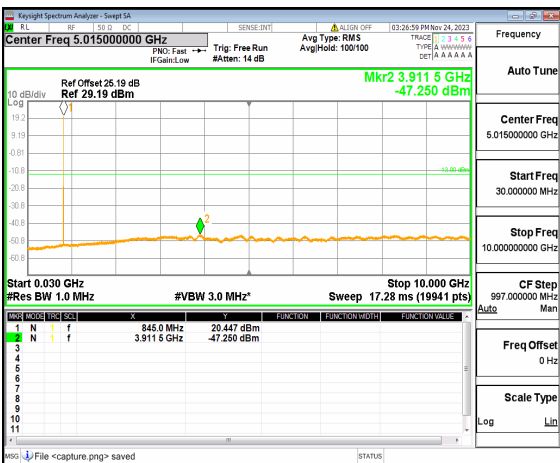

n5 (30MHz-10GHz) 5M DFT-s-OFDM BPSK
Edge_1RB_Left_High

n5 (30MHz-10GHz) 5M DFT-s-OFDM QPSK
Edge_1RB_Left_High