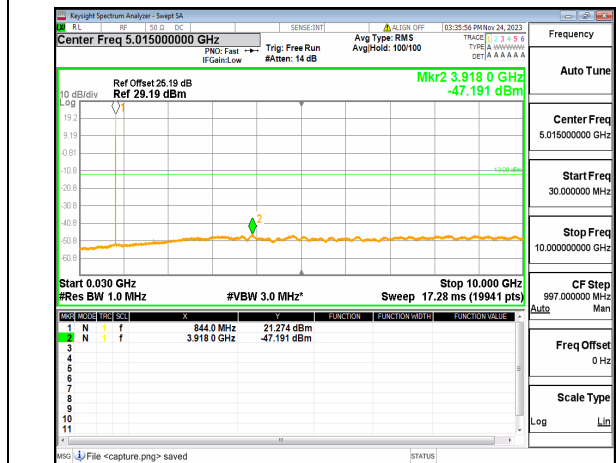

n5 (30MHz-10GHz) 15M DFT-s-OFDM QPSK
Edge_1RB_Right_Low

n5 (30MHz-10GHz) 15M DFT-s-OFDM BPSK
Edge_1RB_Right_Mid