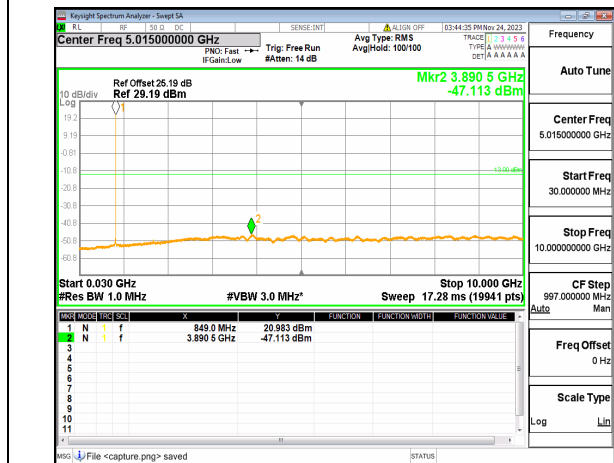

n5 (30MHz-10GHz) 20M DFT-s-OFDM BPSK
Edge_1RB_Right_High

n5 (30MHz-10GHz) 20M DFT-s-OFDM QPSK
Edge_1RB_Right_High