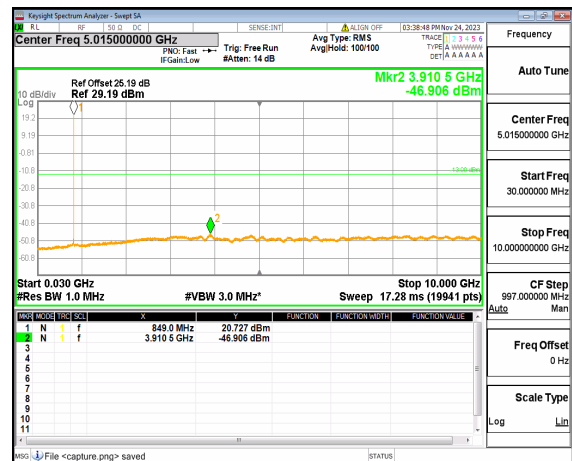

n5 (30MHz-10GHz) 15M DFT-s-OFDM BPSK
Edge_1RB_Right_High

n5 (30MHz-10GHz) 15M DFT-s-OFDM QPSK
Edge_1RB_Right_High