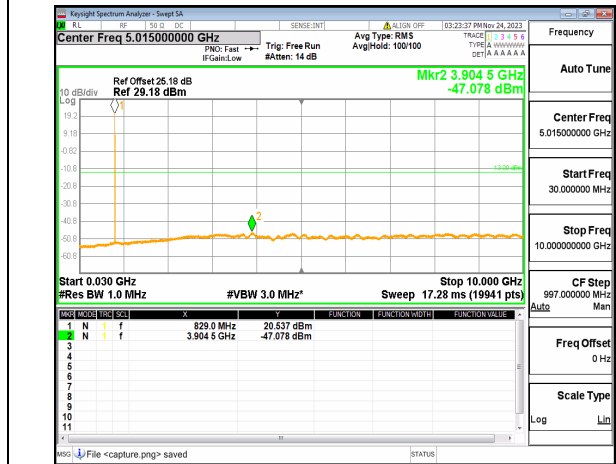

n5 (30MHz-10GHz) 5M DFT-s-OFDM BPSK
Edge_1RB_Right_Low

n5 (30MHz-10GHz) 5M DFT-s-OFDM QPSK
Edge_1RB_Right_Low