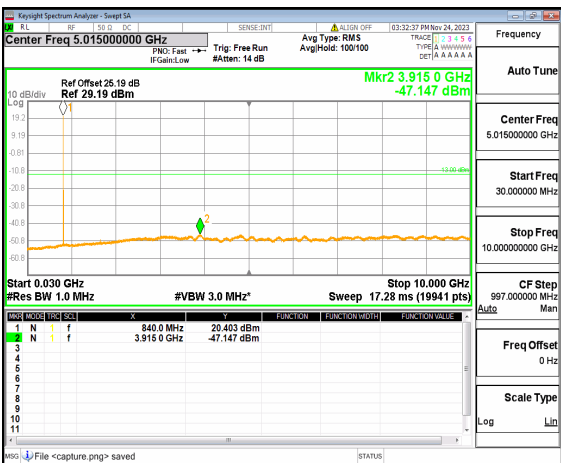

n5 (30MHz-10GHz) 10M DFT-s-OFDM BPSK
Edge_1RB_Left_High

n5 (30MHz-10GHz) 10M DFT-s-OFDM QPSK
Edge_1RB_Left_High