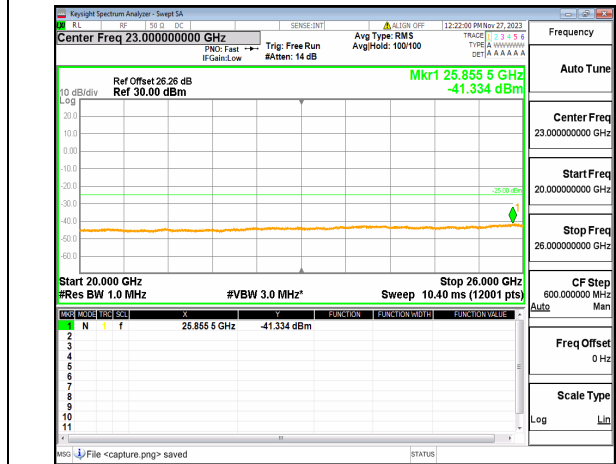

n7 (20GHz-26GHz) 5M DFT-s-OFDM QPSK
Edge_1RB_Left_Mid

n7 (20GHz-26GHz) 5M DFT-s-OFDM QPSK
Edge_1RB_Right_Mid