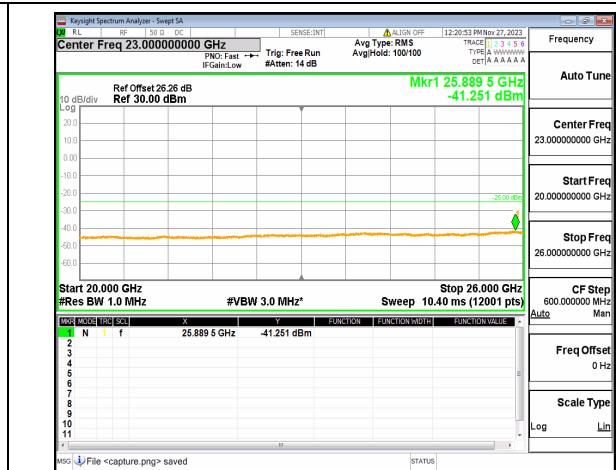

n7 (20GHz-26GHz) 5M DFT-s-OFDM BPSK
Edge_1RB_Right_Mid

n7 (20GHz-26GHz) 5M DFT-s-OFDM QPSK
Edge_1RB_Left_Mid