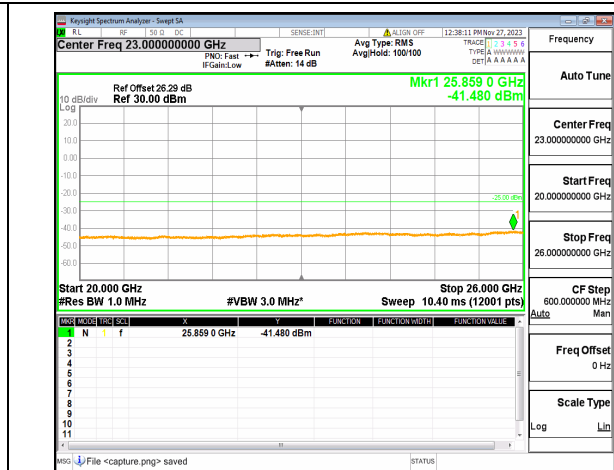

n7 (20GHz-26GHz) 10M DFT-s-OFDM BPSK
Edge_1RB_Left_High

n7 (20GHz-26GHz) 10M DFT-s-OFDM BPSK
Edge_1RB_Right_High