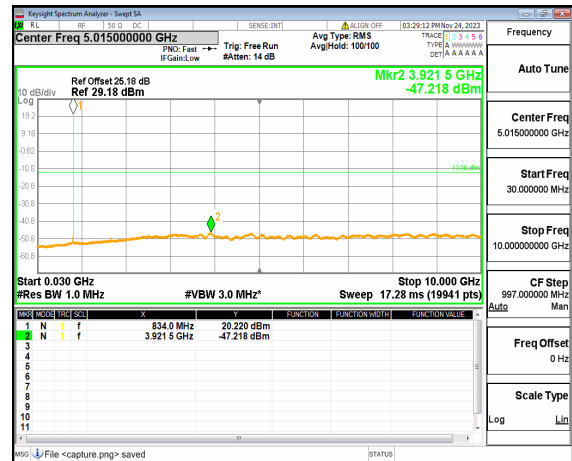

n5 (30MHz-10GHz) 10M DFT-s-OFDM BPSK
Edge_1RB_Right_Low

n5 (30MHz-10GHz) 10M DFT-s-OFDM QPSK
Edge_1RB_Right_Low