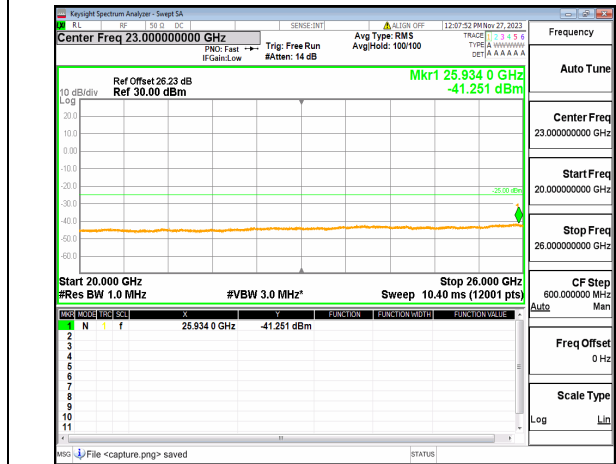

n5 (30MHz-10GHz) 20M DFT-s-OFDM BPSK  
Edge\_1RB\_Left\_High

n5 (30MHz-10GHz) 20M DFT-s-OFDM BPSK  
Edge\_1RB\_Right\_High

n5 (30MHz-10GHz) 20M DFT-s-OFDM QPSK  
Edge\_1RB\_Left\_High

n5 (30MHz-10GHz) 20M DFT-s-OFDM QPSK  
Edge\_1RB\_Right\_High

n7 (30MHz-20GHz) 5M DFT-s-OFDM BPSK  
Edge\_1RB\_Left Low

n7 (20GHz-26GHz) 5M DFT-s-OFDM BPSK  
Edge\_1RB\_Left Low

n7 (30MHz-20GHz) 5M DFT-s-OFDM BPSK  
Edge\_1RB\_Right Low

n7 (20GHz-26GHz) 5M DFT-s-OFDM BPSK  
Edge\_1RB\_Right Low