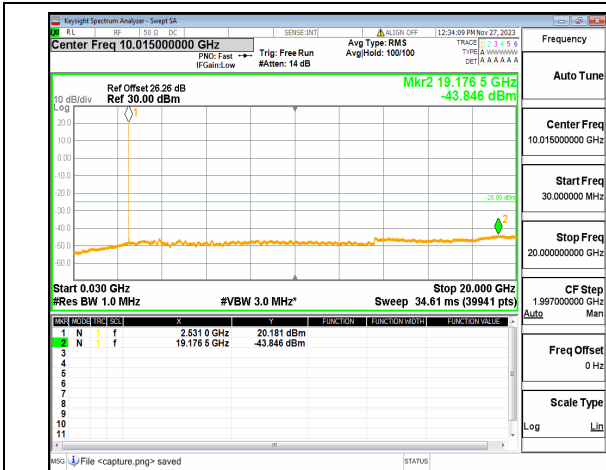

n7 (30MHz-20GHz) 10M DFT-s-OFDM BPSK  
Edge\_1RB\_Left\_Mid

n7 (20GHz-26GHz) 10M DFT-s-OFDM BPSK  
Edge\_1RB\_Left\_Mid

n7 (30MHz-20GHz) 10M DFT-s-OFDM BPSK  
Edge\_1RB\_Right\_Mid

n7 (20GHz-26GHz) 10M DFT-s-OFDM BPSK  
Edge\_1RB\_Right\_Mid