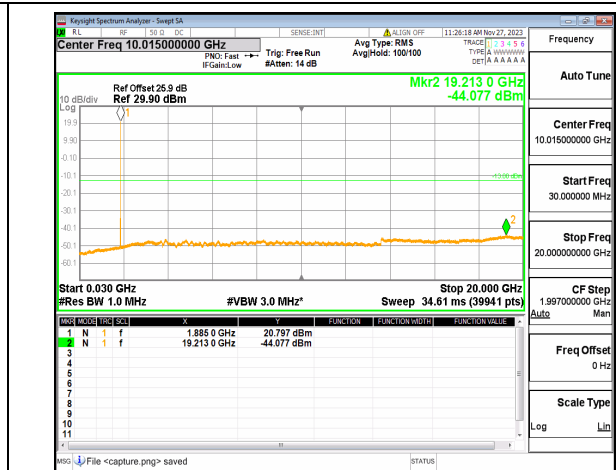

n2 (30MHz-20GHz) 10M DFT-s-OFDM BPSK
Edge_1RB_Right_Mid

n2 (30MHz-20GHz) 10M DFT-s-OFDM QPSK
Edge_1RB_Right_Mid