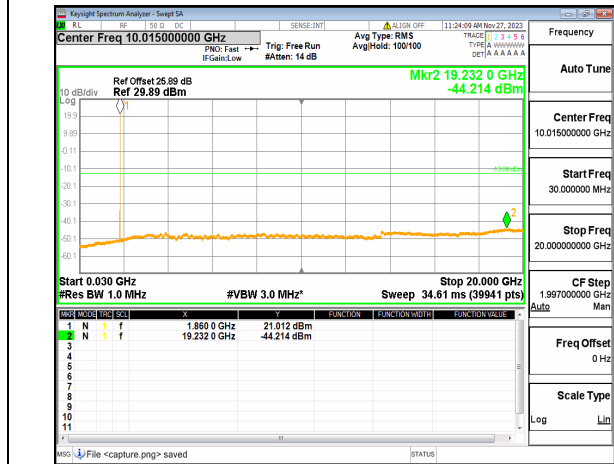

n2 (30MHz-20GHz) 10M DFT-s-OFDM BPSK  
Edge\_1RB\_Left\_Low

n2 (30MHz-20GHz) 10M DFT-s-OFDM BPSK  
Edge\_1RB\_Right\_Low

n2 (30MHz-20GHz) 10M DFT-s-OFDM QPSK  
Edge\_1RB\_Left\_Low

n2 (30MHz-20GHz) 10M DFT-s-OFDM QPSK  
Edge\_1RB\_Right\_Low