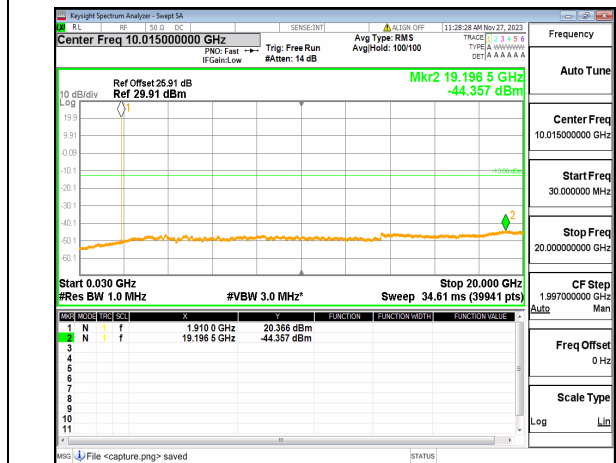

n2 (30MHz-20GHz) 10M DFT-s-OFDM BPSK
Edge_1RB_Right_High

n2 (30MHz-20GHz) 10M DFT-s-OFDM QPSK
Edge_1RB_Right_High