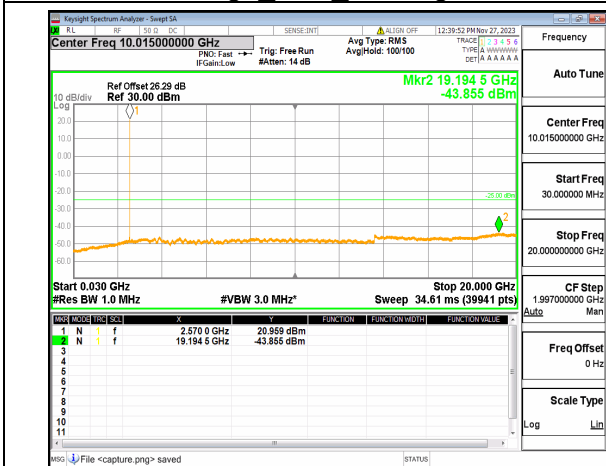

n7 (30MHz-20GHz) 10M DFT-s-OFDM QPSK
Edge_1RB_Left_High

n7 (30MHz-20GHz) 10M DFT-s-OFDM QPSK
Edge_1RB_Right_High