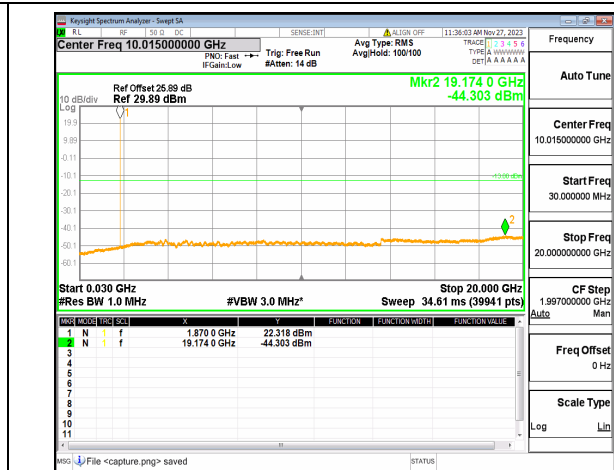

n2 (30MHz-20GHz) 15M DFT-s-OFDM QPSK
Edge_1RB_Right_High

n2 (30MHz-20GHz) 20M DFT-s-OFDM BPSK
Edge_1RB_Right_Low