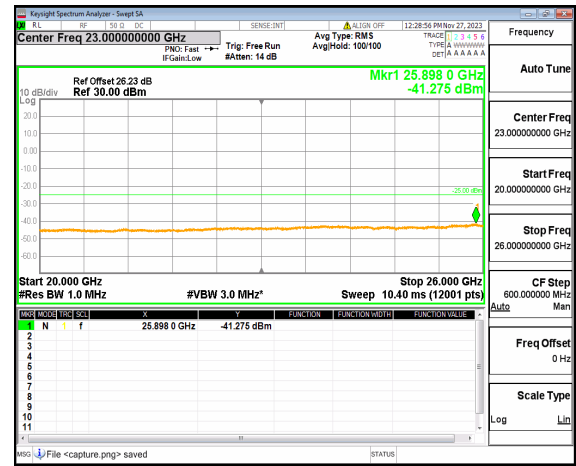

n7 (20GHz-26GHz) 10M DFT-s-OFDM BPSK
Edge_1RB_Left Low

n7 (20GHz-26GHz) 10M DFT-s-OFDM BPSK
Edge_1RB_Right Low