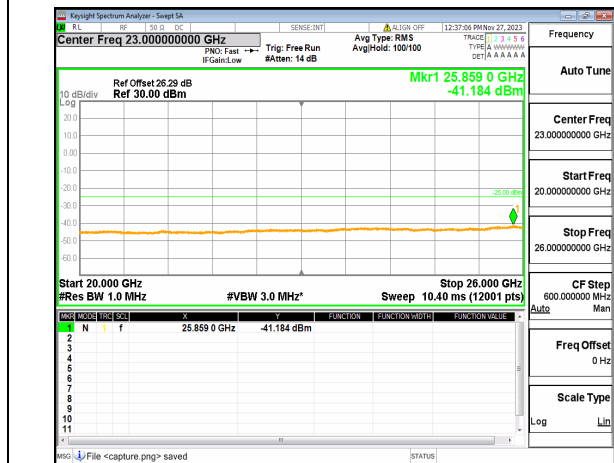

n7 (20GHz-26GHz) 10M DFT-s-OFDM QPSK
Edge_1RB_Right_Mid

n7 (20GHz-26GHz) 10M DFT-s-OFDM BPSK
Edge_1RB_Left_High