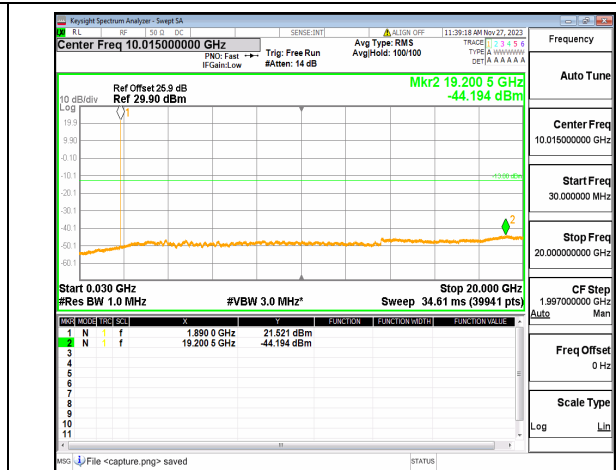

n2 (30MHz-20GHz) 20M DFT-s-OFDM BPSK
Edge_1RB_Right_Mid

n2 (30MHz-20GHz) 20M DFT-s-OFDM QPSK
Edge_1RB_Right_Mid