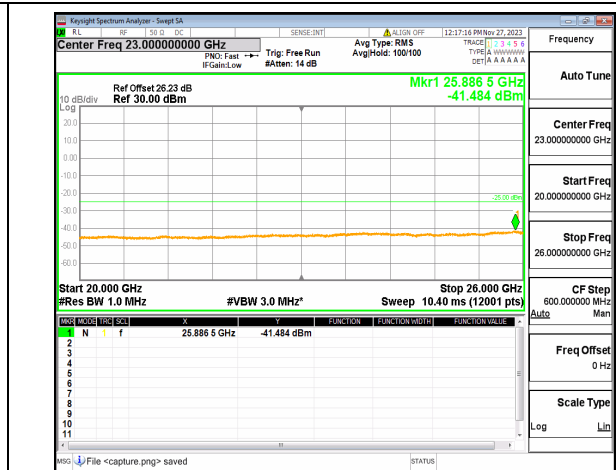

n7 (20GHz-26GHz) 5M DFT-s-OFDM QPSK
Edge_1RB_Left Low

n7 (20GHz-26GHz) 5M DFT-s-OFDM QPSK
Edge_1RB_Right_Low