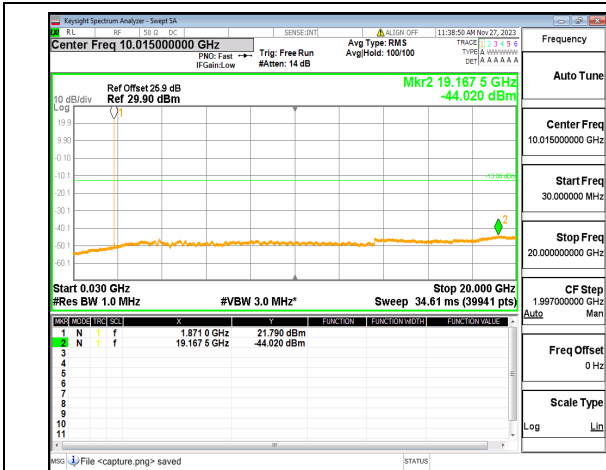

n2 (30MHz-20GHz) 20M DFT-s-OFDM QPSK
Edge_1RB_Left_Mid