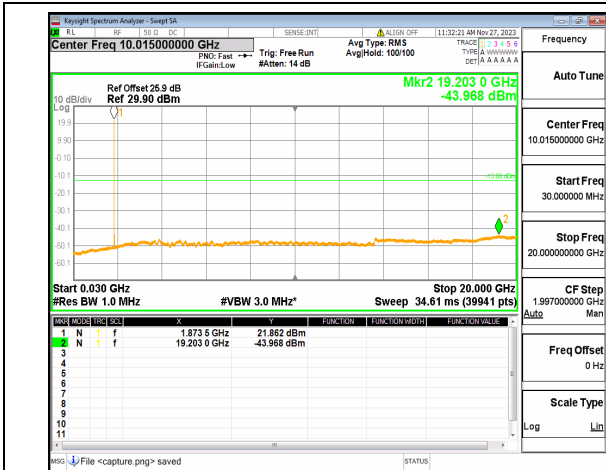

n2 (30MHz-20GHz) 15M DFT-s-OFDM QPSK
Edge_1RB_Left_Mid