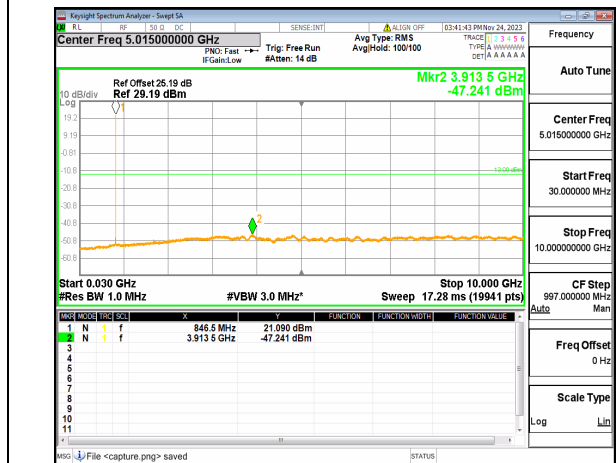

n5 (30MHz-10GHz) 20M DFT-s-OFDM QPSK
Edge_1RB_Right_Low

n5 (30MHz-10GHz) 20M DFT-s-OFDM BPSK
Edge_1RB_Right_Mid