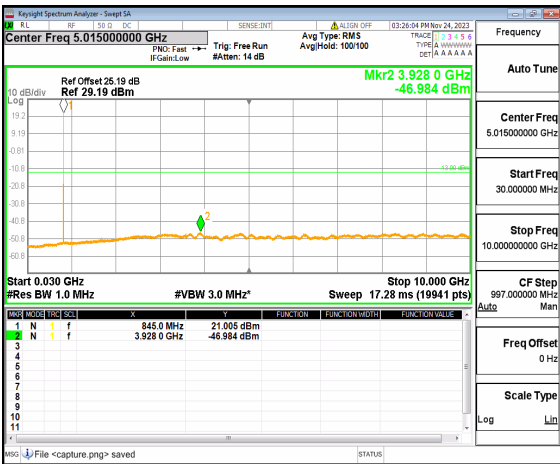

n5 (30MHz-10GHz) 5M DFT-s-OFDM BPSK  
Edge\_1RB\_Left\_Mid

n5 (30MHz-10GHz) 5M DFT-s-OFDM BPSK  
Edge\_1RB\_Right\_Mid

n5 (30MHz-10GHz) 5M DFT-s-OFDM QPSK  
Edge\_1RB\_Left\_Mid

n5 (30MHz-10GHz) 5M DFT-s-OFDM QPSK  
Edge\_1RB\_Right\_Mid