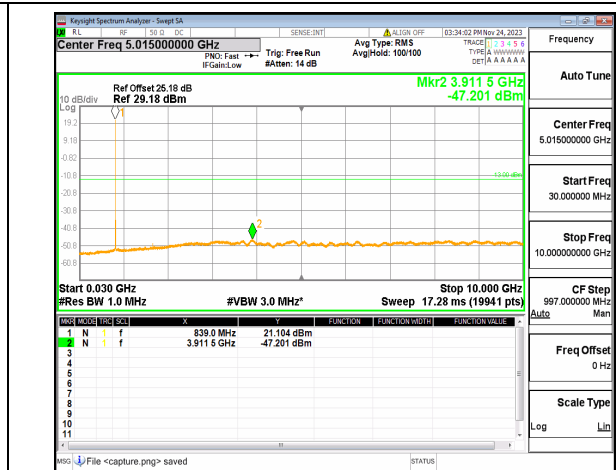

n5 (30MHz-10GHz) 10M DFT-s-OFDM QPSK
Edge_1RB_Right_High

n5 (30MHz-10GHz) 15M DFT-s-OFDM BPSK
Edge_1RB_Right_Low