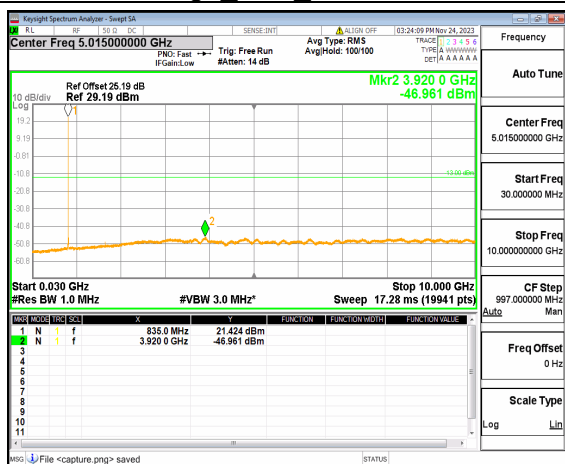

n5 (30MHz-10GHz) 5M DFT-s-OFDM BPSK  
Edge\_1RB\_Left\_Low

n5 (30MHz-10GHz) 5M DFT-s-OFDM BPSK  
Edge\_1RB\_Right\_Low

n5 (30MHz-10GHz) 5M DFT-s-OFDM QPSK  
Edge\_1RB\_Left\_Low

n5 (30MHz-10GHz) 5M DFT-s-OFDM QPSK  
Edge\_1RB\_Right\_Low