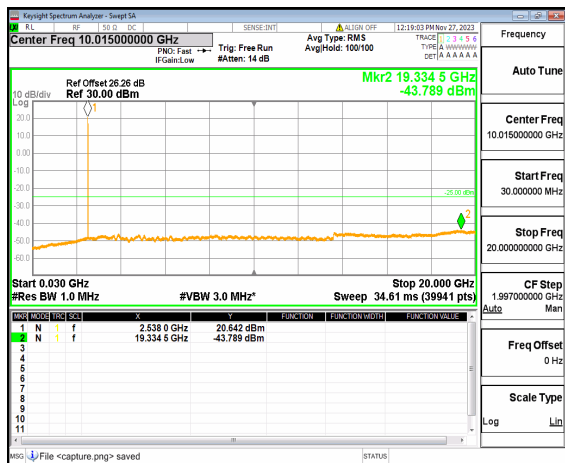

n7 (30MHz-20GHz) 5M DFT-s-OFDM BPSK
Edge_1RB_Left_Mid

n7 (30MHz-20GHz) 5M DFT-s-OFDM BPSK
Edge_1RB_Right_Mid