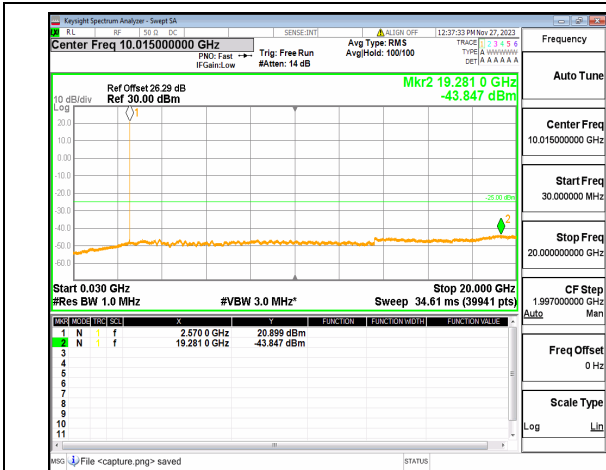

n7 (30MHz-20GHz) 10M DFT-s-OFDM BPSK
Edge_1RB_Right_High