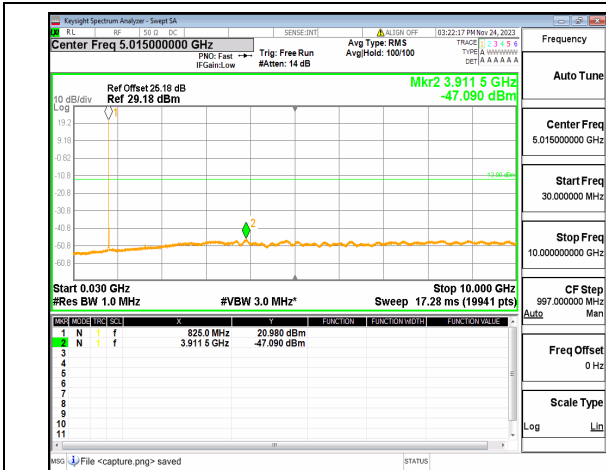

n2 (30MHz-20GHz) 20M DFT-s-OFDM BPSK  
Edge\_1RB\_Left\_High

n2 (30MHz-20GHz) 20M DFT-s-OFDM BPSK  
Edge\_1RB\_Right\_High

n2 (30MHz-20GHz) 20M DFT-s-OFDM QPSK  
Edge\_1RB\_Left\_High

n2 (30MHz-20GHz) 20M DFT-s-OFDM QPSK  
Edge\_1RB\_Right\_High