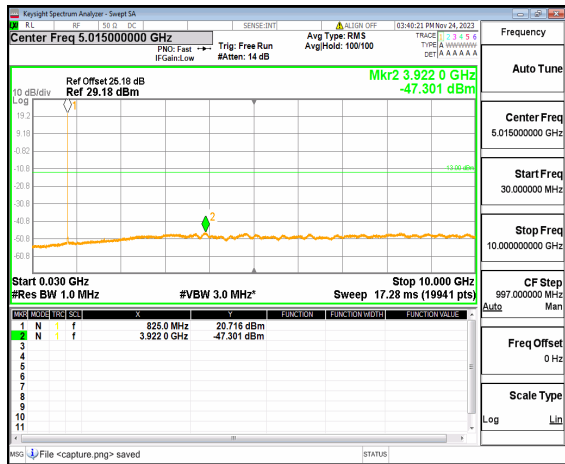

n5 (30MHz-10GHz) 20M DFT-s-OFDM BPSK
Edge_1RB_Left_Low

n5 (30MHz-10GHz) 20M DFT-s-OFDM QPSK
Edge_1RB_Left_Low