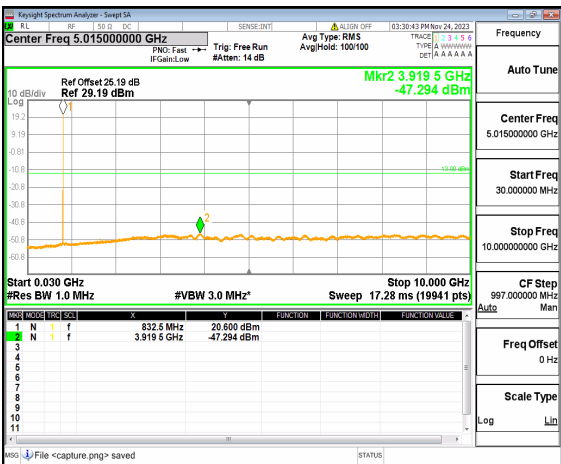

n5 (30MHz-10GHz) 10M DFT-s-OFDM QPSK
Edge_1RB_Left_Mid