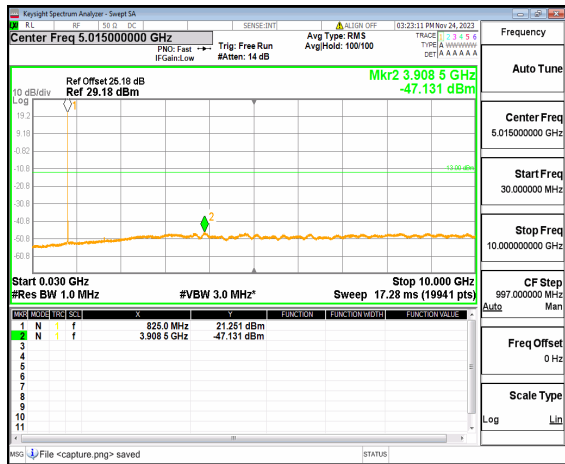

n5 (30MHz-10GHz) 5M DFT-s-OFDM BPSK
Edge_1RB_Left_Low

n5 (30MHz-10GHz) 5M DFT-s-OFDM QPSK
Edge_1RB_Left_Low