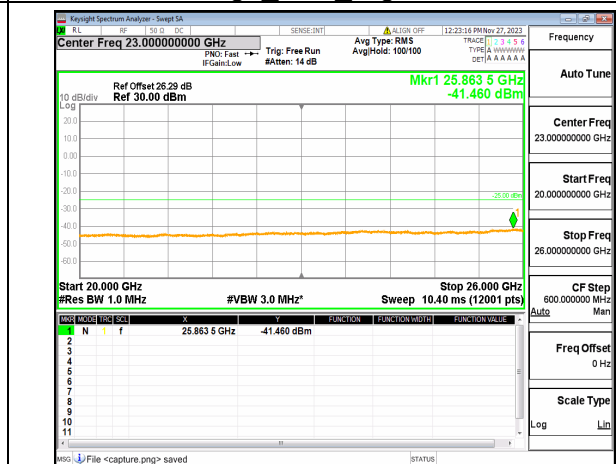

n7 (20GHz-26GHz) 5M DFT-s-OFDM QPSK
Edge_1RB_Right_Mid

n7 (20GHz-26GHz) 5M DFT-s-OFDM BPSK
Edge_1RB_Left_High