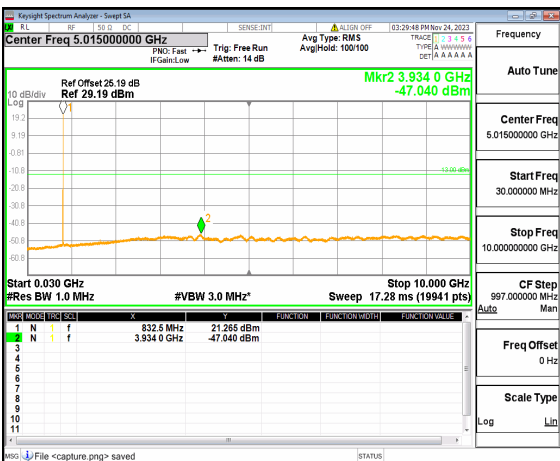

n5 (30MHz-10GHz) 10M DFT-s-OFDM BPSK  
Edge\_1RB\_Left\_Low

n5 (30MHz-10GHz) 10M DFT-s-OFDM BPSK  
Edge\_1RB\_Right\_Low

n5 (30MHz-10GHz) 10M DFT-s-OFDM QPSK  
Edge\_1RB\_Left\_Low

n5 (30MHz-10GHz) 10M DFT-s-OFDM QPSK  
Edge\_1RB\_Right\_Low