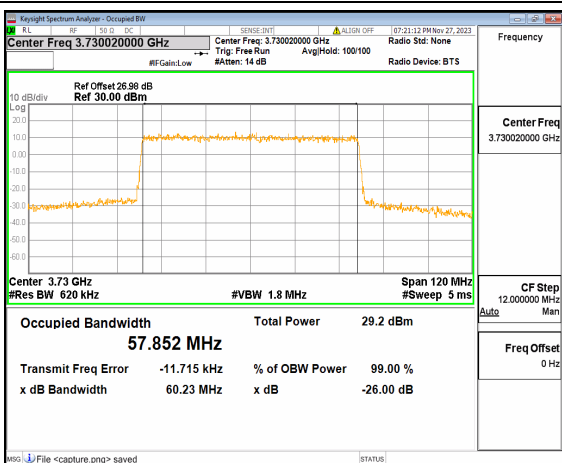

n77(3700-3980MHz) 60M DFT-s-OFDM
256QAM Outer_Full Low