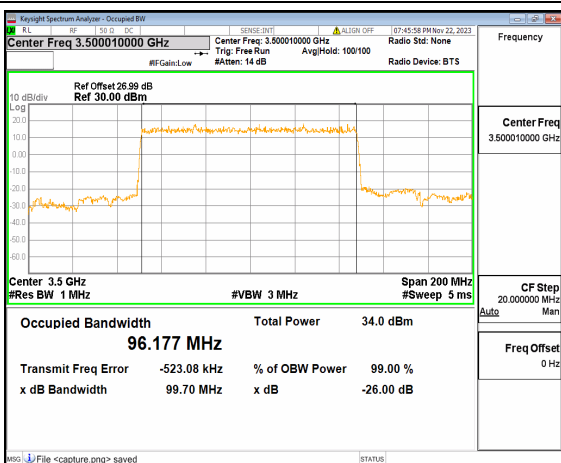

n77(3450-3550MHz) 100M DFT-s-OFDM
BPSK Outer_Full Mid