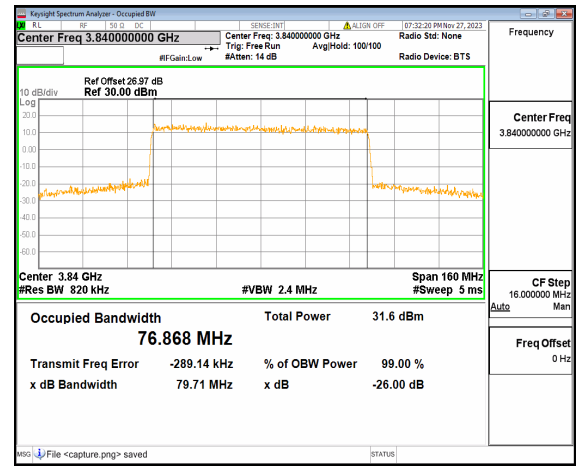

n77(3700-3980MHz) 80M DFT-s-OFDM
64QAM Outer_Full Mid