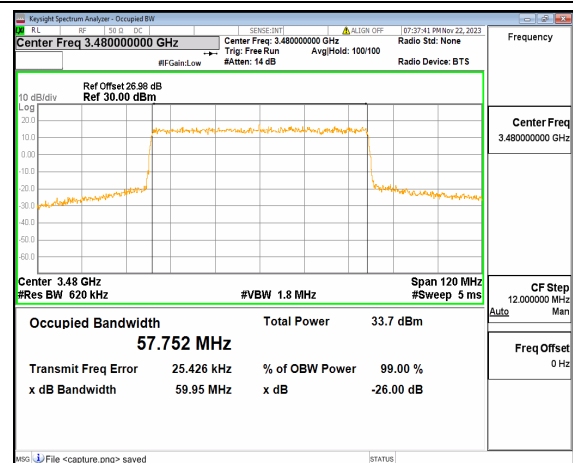

n77(3450-3550MHz) 60M DFT-s-OFDM QPSK
Outer_Full Low