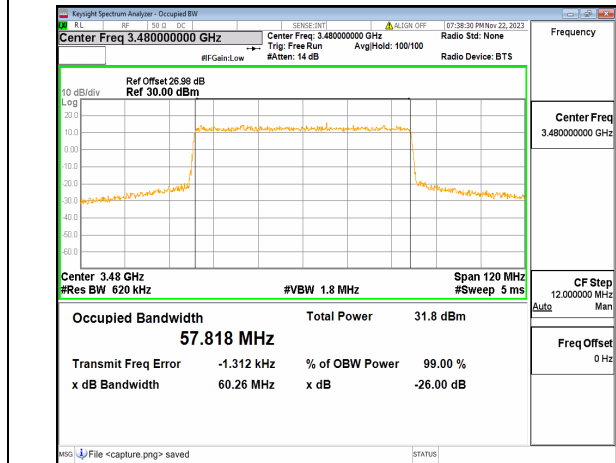

n77(3450-3550MHz) 60M CP-OFDM QPSK
Outer_Full Low