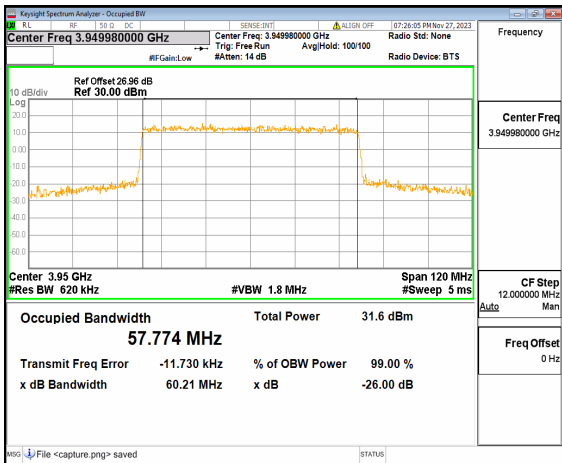

n77(3700-3980MHz) 60M DFT-s-OFDM  
256QAM Outer\_Full Mid

n77(3700-3980MHz) 60M CP-OFDM QPSK  
Outer\_Full Mid

n77(3700-3980MHz) 60M DFT-s-OFDM BPSK  
Outer\_Full High

n77(3700-3980MHz) 60M DFT-s-OFDM QPSK  
Outer\_Full High