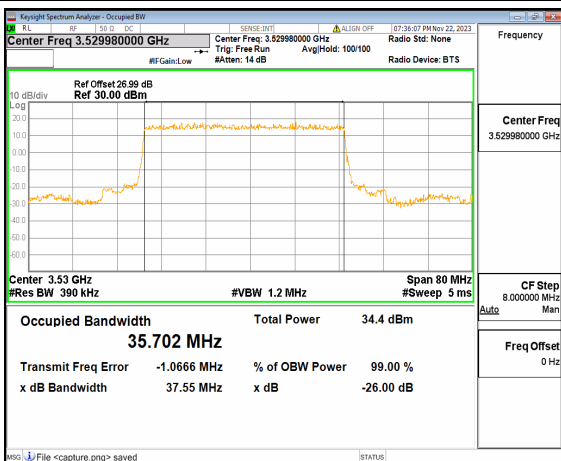

n77(3450-3550MHz) 40M DFT-s-OFDM  
16QAM Outer\_Full Mid

n77(3450-3550MHz) 40M DFT-s-OFDM  
64QAM Outer\_Full Mid

n77(3450-3550MHz) 40M DFT-s-OFDM  
256QAM Outer\_Full Mid

n77(3450-3550MHz) 40M CP-OFDM QPSK  
Outer\_Full Mid