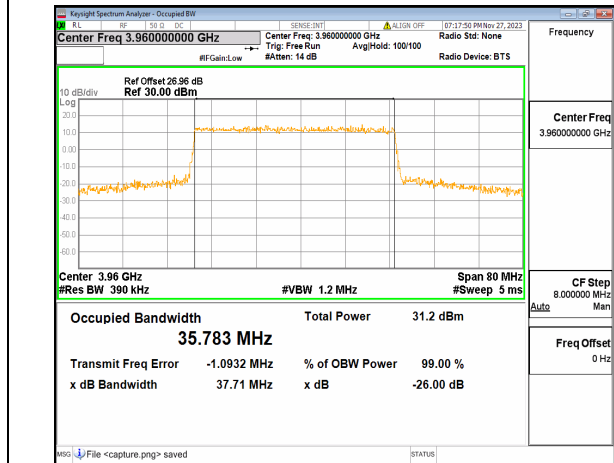

n77(3700-3980MHz) 40M DFT-s-OFDM 64QAM Outer_Full High