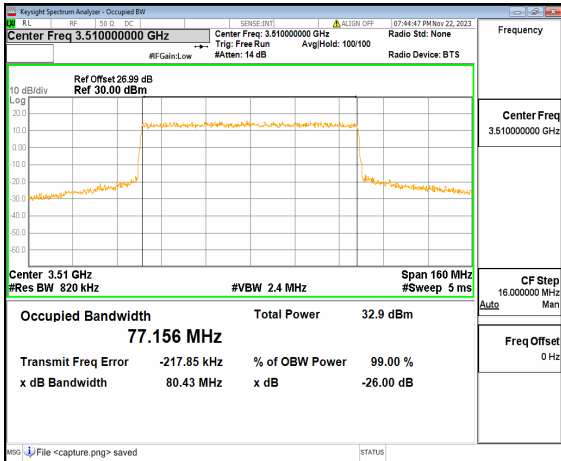

n77(3450-3550MHz) 80M DFT-s-OFDM
16QAM Outer_Full High