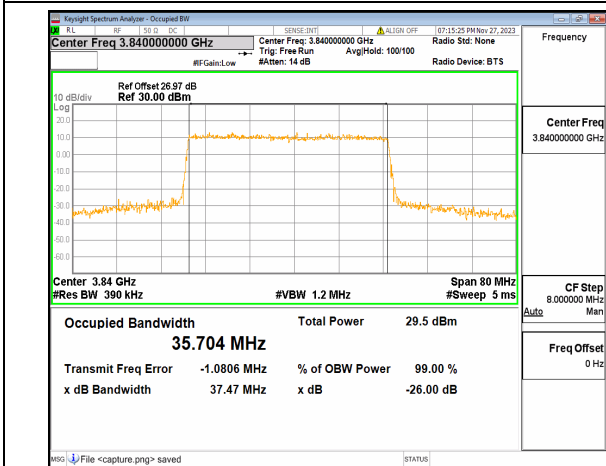

n77(3700-3980MHz) 40M DFT-s-OFDM 256QAM
Outer_Full Mid