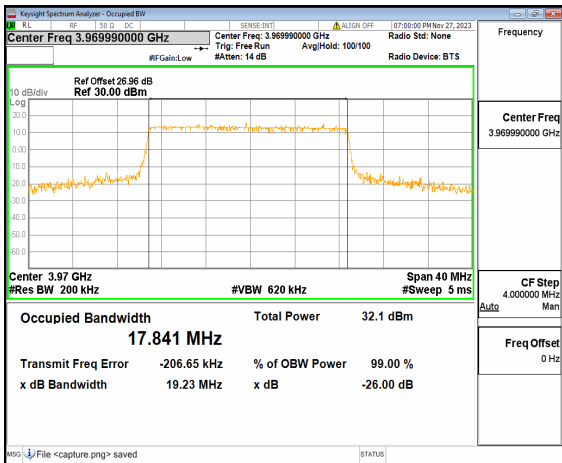

n77(3700-3980MHz) 20M DFT-s-OFDM 16QAM Outer_Full High