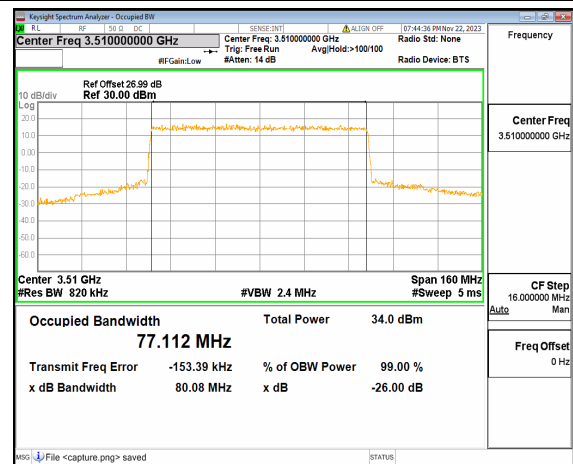

n77(3450-3550MHz) 80M DFT-s-OFDM QPSK
Outer_Full High