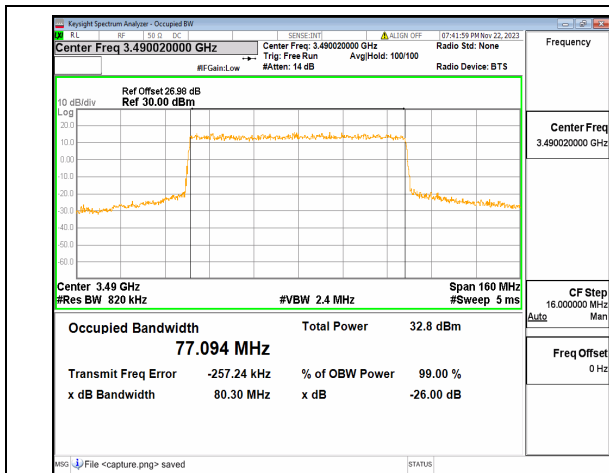

n77(3450-3550MHz) 80M DFT-s-OFDM
16QAM Outer_Full Low