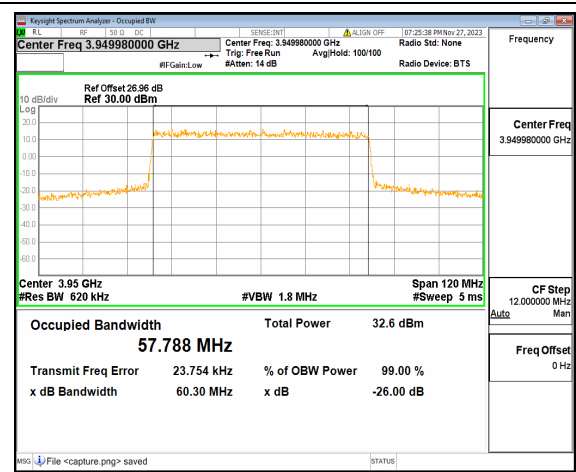

n77(3700-3980MHz) 60M DFT-s-OFDM QPSK
Outer_Full High