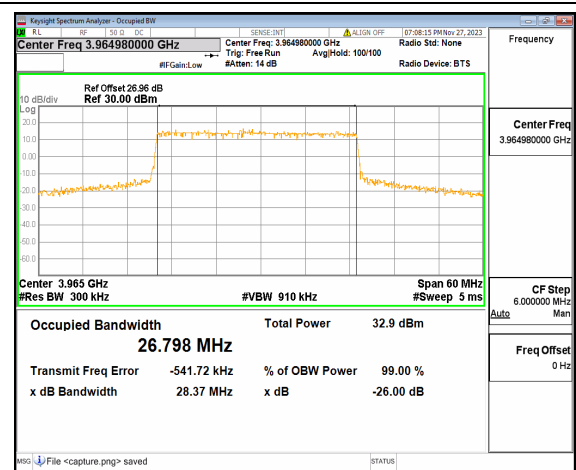

n77(3700-3980MHz) 30M DFT-s-OFDM QPSK
Outer_Full High