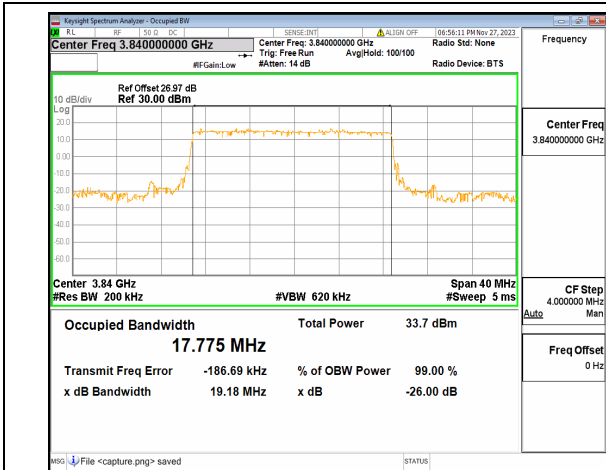

n77(3700-3980MHz) 20M DFT-s-OFDM BPSK
Outer_Full Mid