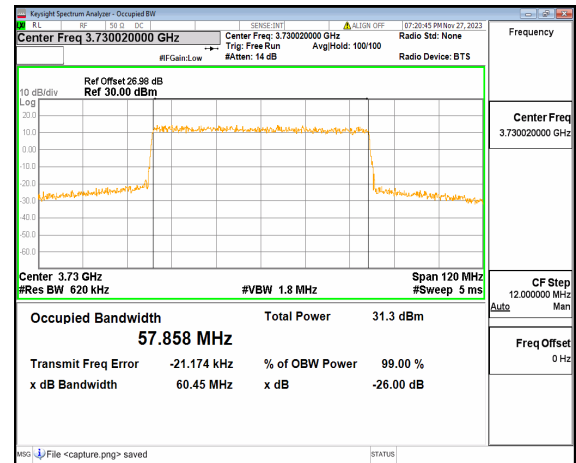

n77(3700-3980MHz) 60M DFT-s-OFDM
64QAM Outer_Full Low