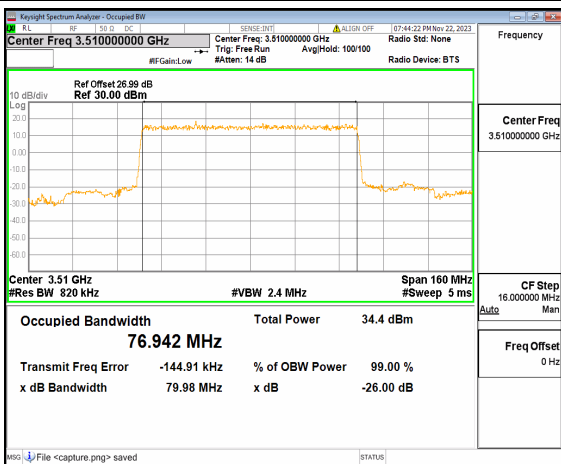

n77(3450-3550MHz) 80M DFT-s-OFDM  
16QAM Outer\_Full Mid

n77(3450-3550MHz) 80M DFT-s-OFDM  
64QAM Outer\_Full Mid

n77(3450-3550MHz) 80M DFT-s-OFDM  
256QAM Outer\_Full Mid

n77(3450-3550MHz) 80M CP-OFDM QPSK  
Outer\_Full Mid