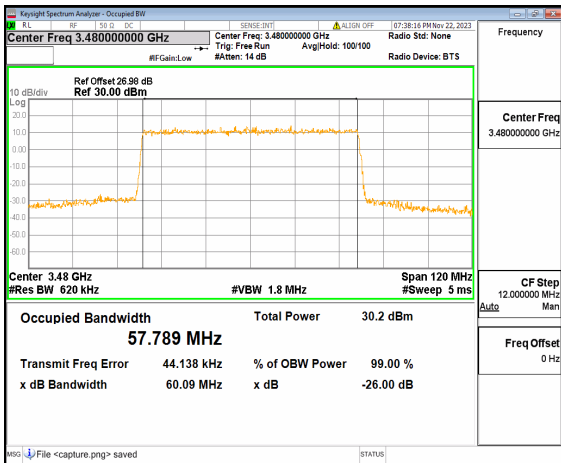

n77(3450-3550MHz) 60M DFT-s-OFDM
256QAM Outer_Full Low