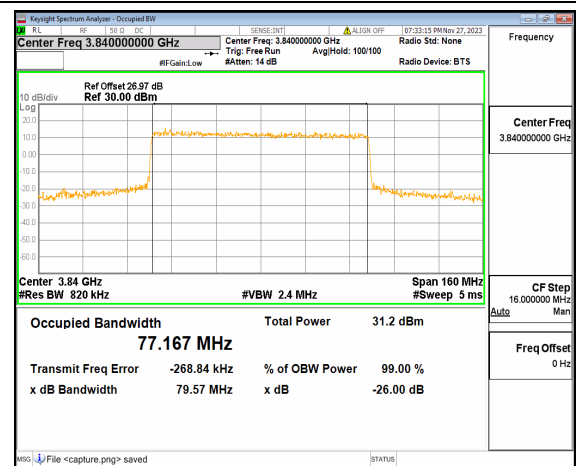

n77(3700-3980MHz) 80M CP-OFDM QPSK
Outer_Full Mid