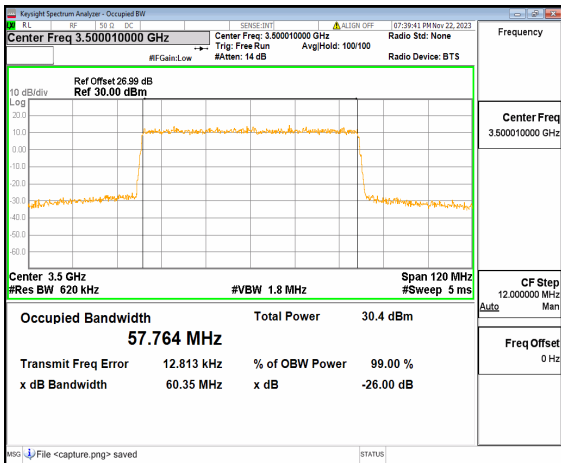

n77(3450-3550MHz) 60M DFT-s-OFDM BPSK  
Outer\_Full Mid

n77(3450-3550MHz) 60M DFT-s-OFDM QPSK  
Outer\_Full Mid

n77(3450-3550MHz) 60M DFT-s-OFDM 16QAM Outer\_Full Mid

n77(3450-3550MHz) 60M DFT-s-OFDM 64QAM Outer\_Full Mid