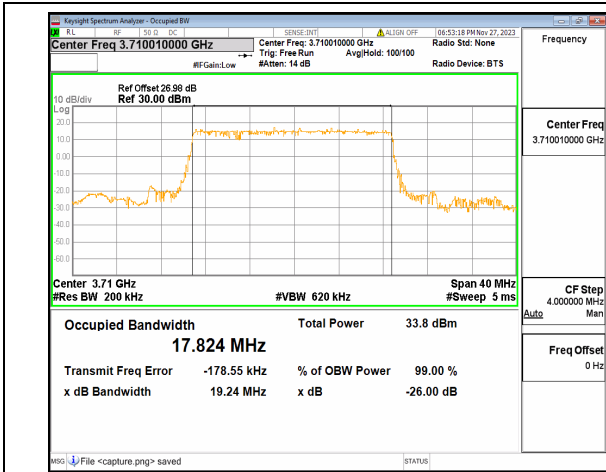

n77(3700-3980MHz) 20M DFT-s-OFDM BPSK
Outer_Full Low