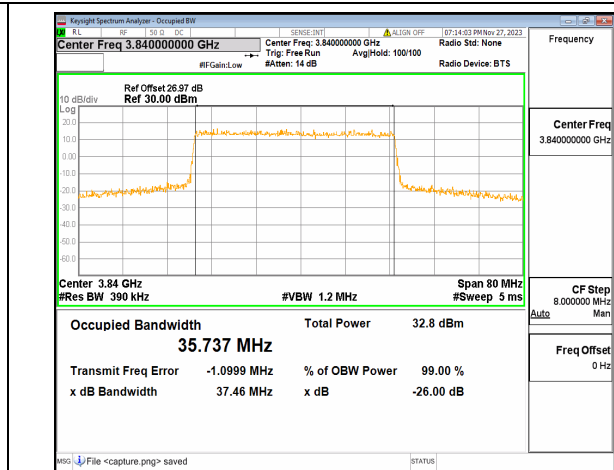

n77(3700-3980MHz) 40M DFT-s-OFDM QPSK
Outer_Full Mid