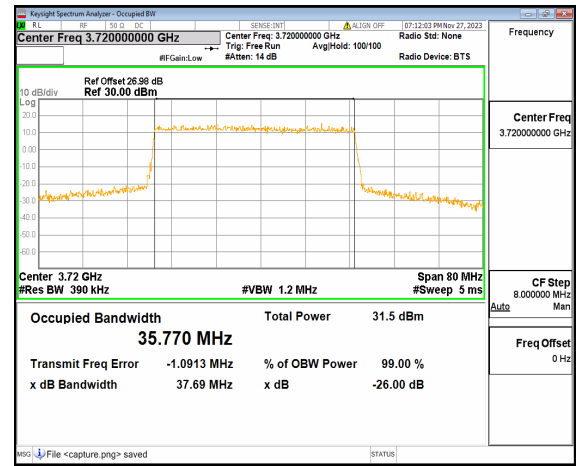

n77(3700-3980MHz) 40M DFT-s-OFDM
64QAM Outer_Full Low