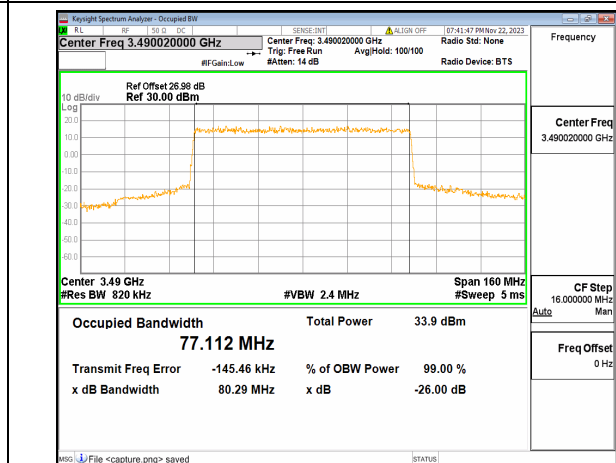

n77(3450-3550MHz) 80M DFT-s-OFDM QPSK
Outer_Full Low