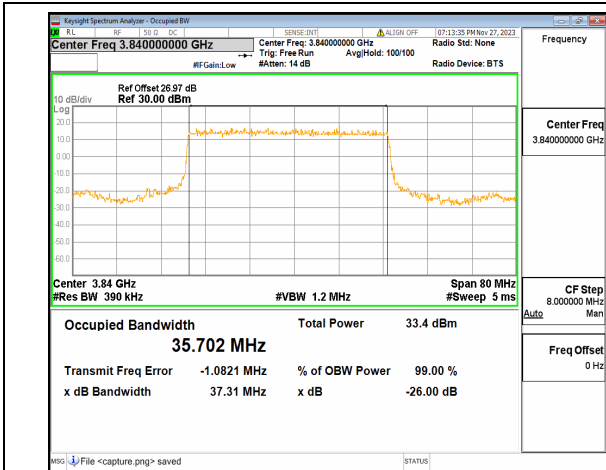

n77(3700-3980MHz) 40M DFT-s-OFDM BPSK
Outer_Full Mid