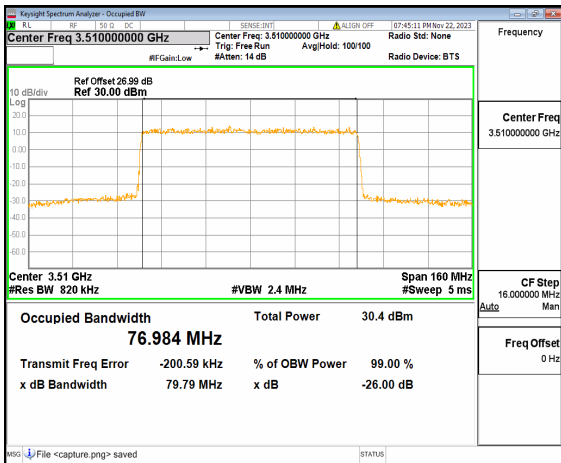

n77(3450-3550MHz) 80M DFT-s-OFDM BPSK  
Outer\_Full High

n77(3450-3550MHz) 80M DFT-s-OFDM QPSK  
Outer\_Full High

n77(3450-3550MHz) 80M DFT-s-OFDM  
16QAM Outer\_Full High

n77(3450-3550MHz) 80M DFT-s-OFDM  
64QAM Outer\_Full High