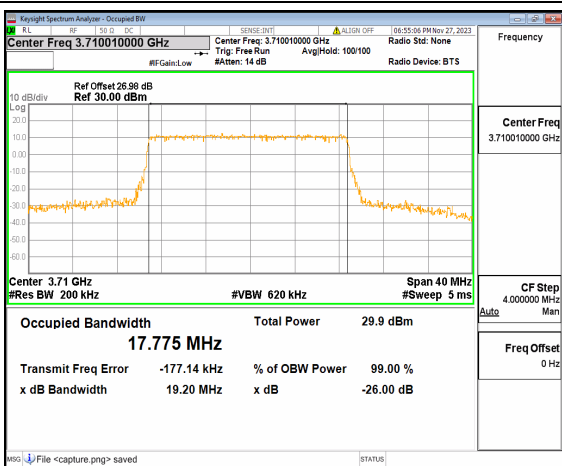

n77(3700-3980MHz) 20M DFT-s-OFDM BPSK  
Outer\_Full Low

n77(3700-3980MHz) 20M DFT-s-OFDM QPSK  
Outer\_Full Low

n77(3700-3980MHz) 20M DFT-s-OFDM  
16QAM Outer\_Full Low

n77(3700-3980MHz) 20M DFT-s-OFDM  
64QAM Outer\_Full Low