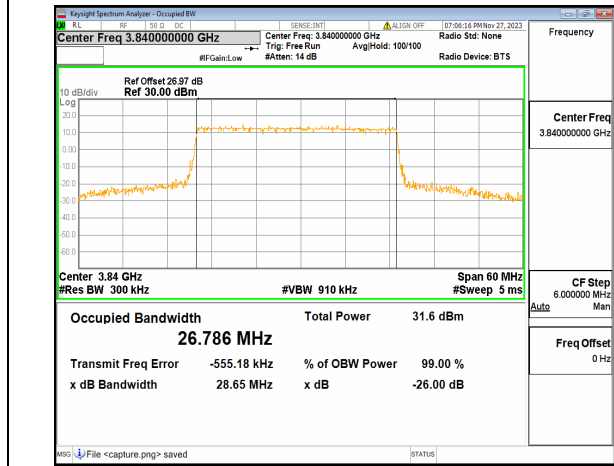

n77(3700-3980MHz) 30M DFT-s-OFDM
64QAM Outer_Full Mid