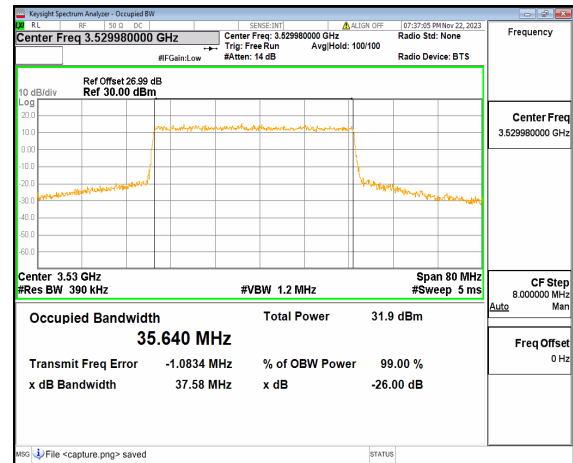

n77(3450-3550MHz) 40M CP-OFDM QPSK
Outer_Full High