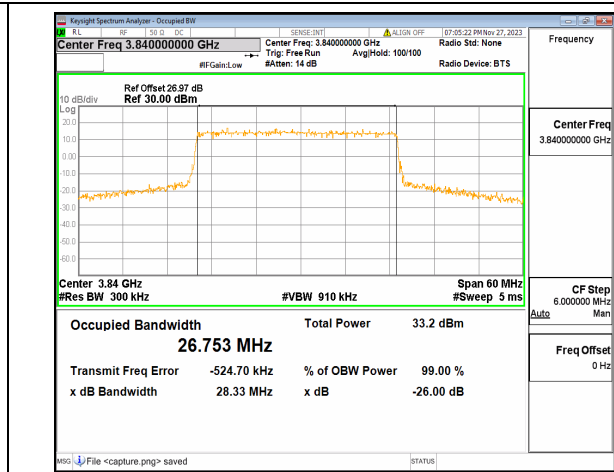

n77(3700-3980MHz) 30M DFT-s-OFDM QPSK
Outer_Full Mid