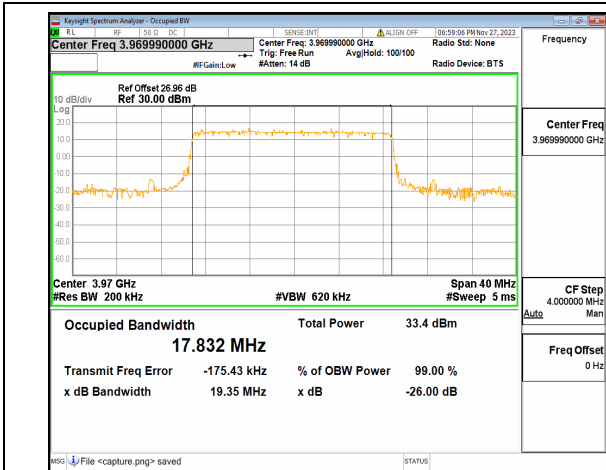

n77(3700-3980MHz) 20M DFT-s-OFDM 16QAM  
Outer\_Full Mid

n77(3700-3980MHz) 20M DFT-s-OFDM 64QAM  
Outer\_Full Mid

n77(3700-3980MHz) 20M DFT-s-OFDM 256QAM  
Outer\_Full Mid

n77(3700-3980MHz) 20M CP-OFDM QPSK  
Outer\_Full Mid