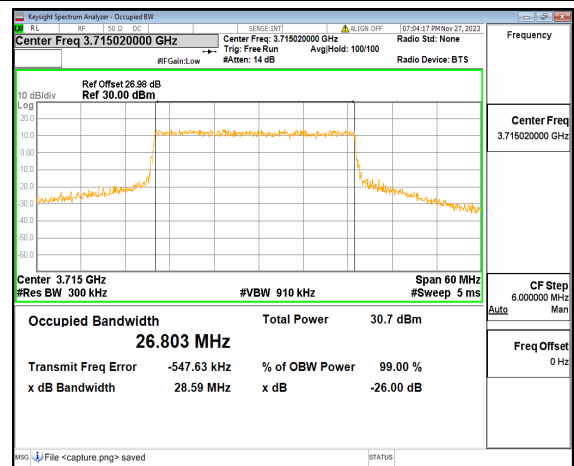

n77(3700-3980MHz) 30M CP-OFDM QPSK
Outer_Full Low