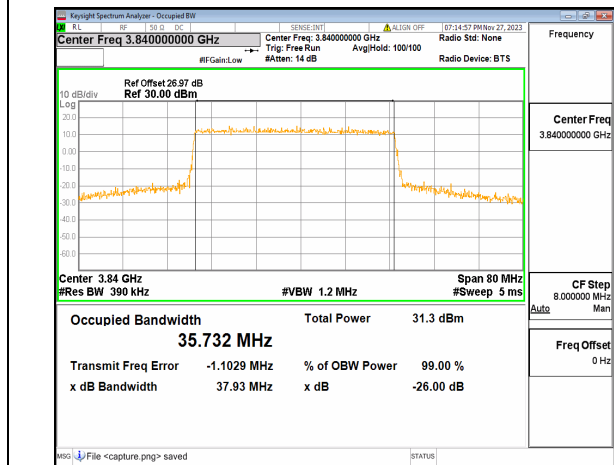

n77(3700-3980MHz) 40M DFT-s-OFDM 64QAM
Outer_Full Mid