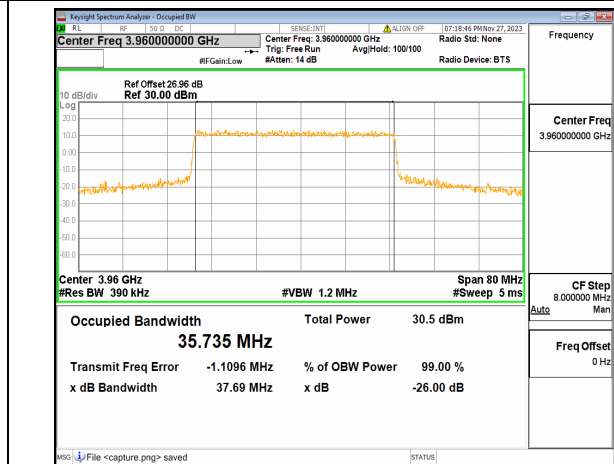

n77(3700-3980MHz) 40M CP-OFDM QPSK Outer_Full High