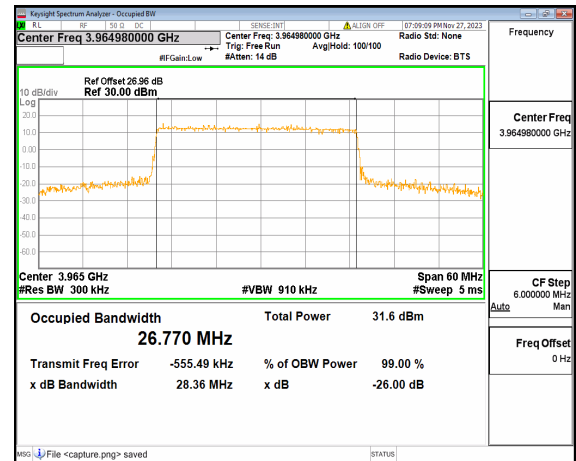

n77(3700-3980MHz) 30M DFT-s-OFDM
64QAM Outer_Full High