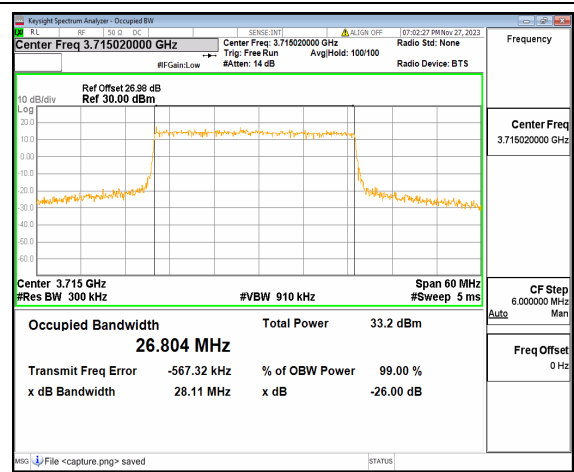

n77(3700-3980MHz) 30M DFT-s-OFDM QPSK
Outer_Full Low