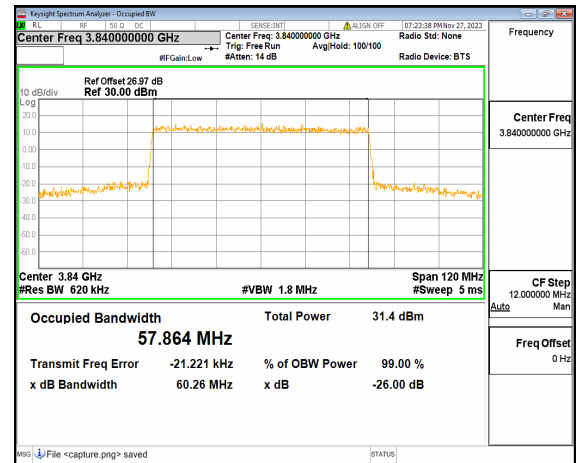

n77(3700-3980MHz) 60M DFT-s-OFDM
64QAM Outer_Full Mid