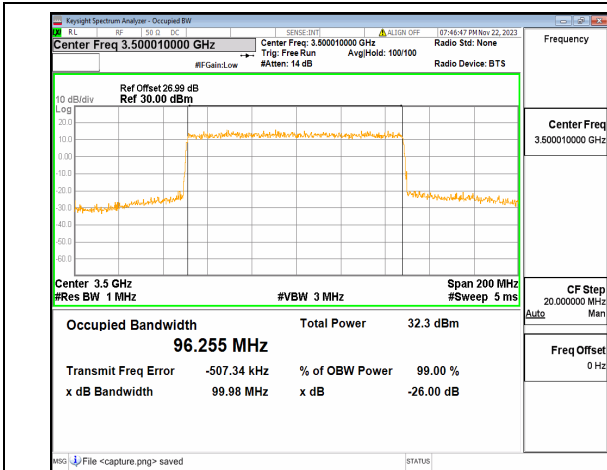

n77(3450-3550MHz) 80M DFT-s-OFDM  
256QAM Outer\_Full High

n77(3450-3550MHz) 80M CP-OFDM QPSK  
Outer\_Full High

n77(3450-3550MHz) 100M DFT-s-OFDM  
BPSK Outer\_Full Mid

n77(3450-3550MHz) 100M DFT-s-OFDM  
QPSK Outer\_Full Mid