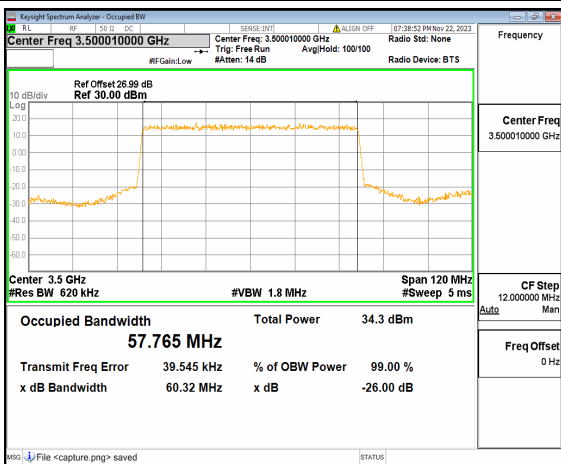

n77(3450-3550MHz) 60M DFT-s-OFDM  
16QAM Outer\_Full Low

n77(3450-3550MHz) 60M DFT-s-OFDM  
64QAM Outer\_Full Low

n77(3450-3550MHz) 60M DFT-s-OFDM  
256QAM Outer\_Full Low

n77(3450-3550MHz) 60M CP-OFDM QPSK  
Outer\_Full Low