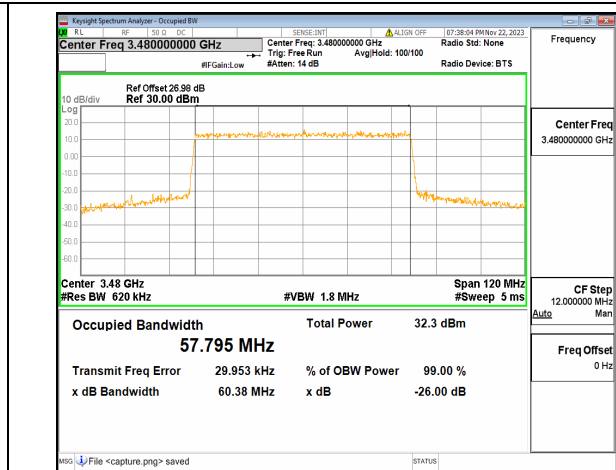

n77(3450-3550MHz) 60M DFT-s-OFDM
64QAM Outer_Full Low