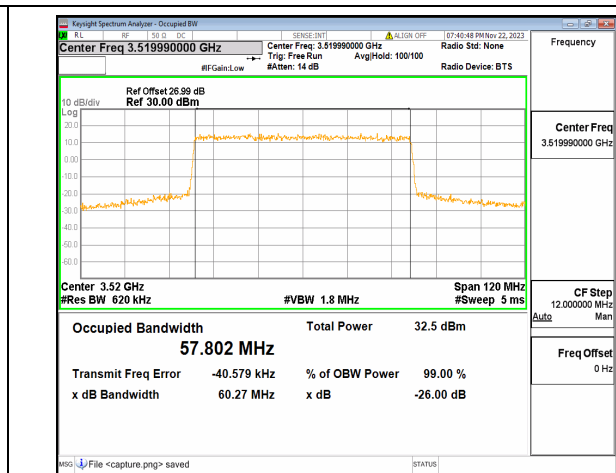

n77(3450-3550MHz) 60M DFT-s-OFDM
64QAM Outer_Full High