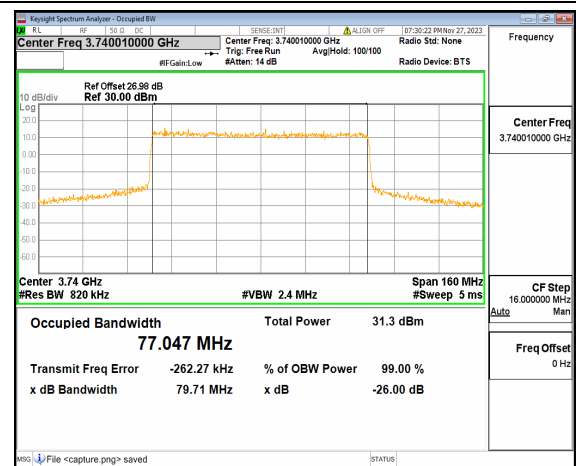

n77(3700-3980MHz) 80M CP-OFDM QPSK
Outer_Full Low