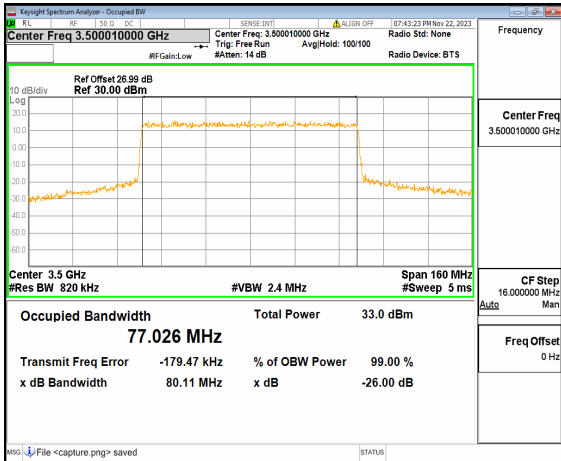

n77(3450-3550MHz) 80M DFT-s-OFDM  
256QAM Outer\_Full Low

n77(3450-3550MHz) 80M CP-OFDM QPSK  
Outer\_Full Low

n77(3450-3550MHz) 80M DFT-s-OFDM BPSK  
Outer\_Full Mid

n77(3450-3550MHz) 80M DFT-s-OFDM QPSK  
Outer\_Full Mid