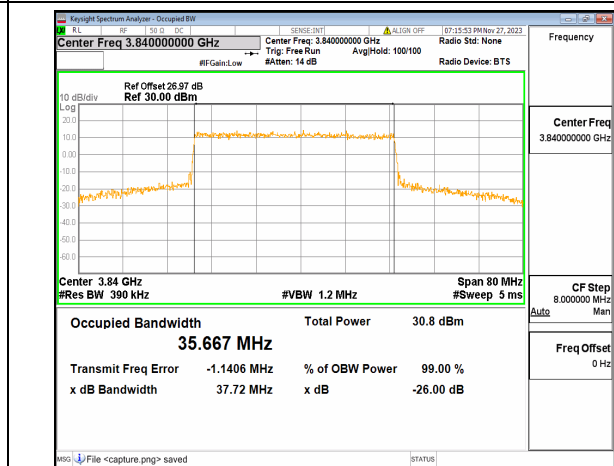

n77(3700-3980MHz) 40M CP-OFDM QPSK
Outer_Full Mid