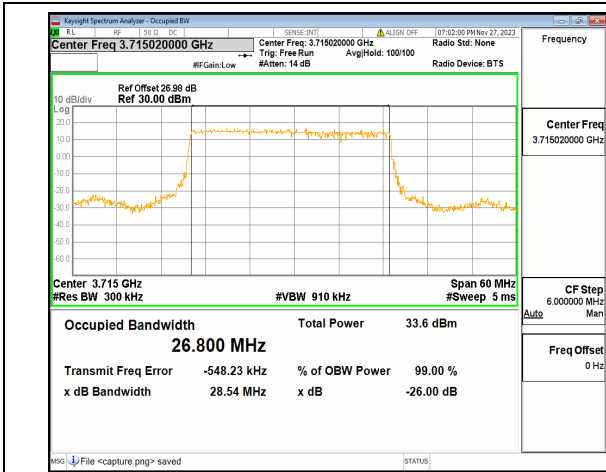

n77(3700-3980MHz) 30M DFT-s-OFDM BPSK
Outer_Full Low