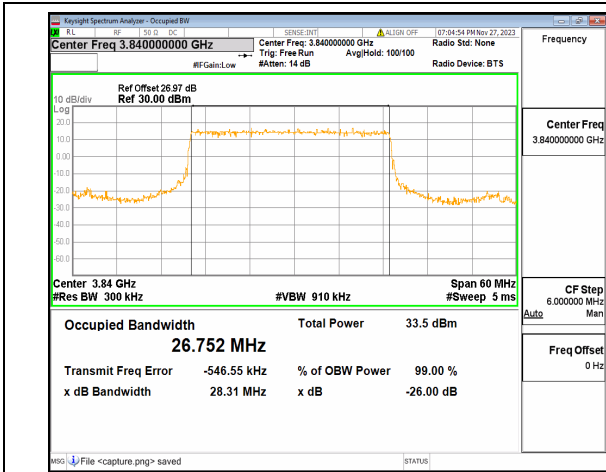

n77(3700-3980MHz) 30M DFT-s-OFDM  
16QAM Outer\_Full Low

n77(3700-3980MHz) 30M DFT-s-OFDM  
64QAM Outer\_Full Low

n77(3700-3980MHz) 30M DFT-s-OFDM  
256QAM Outer\_Full Low

n77(3700-3980MHz) 30M CP-OFDM QPSK  
Outer\_Full Low