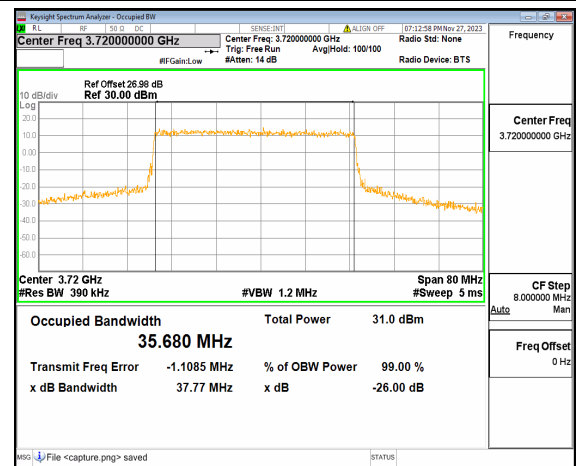

n77(3700-3980MHz) 40M CP-OFDM QPSK
Outer_Full Low