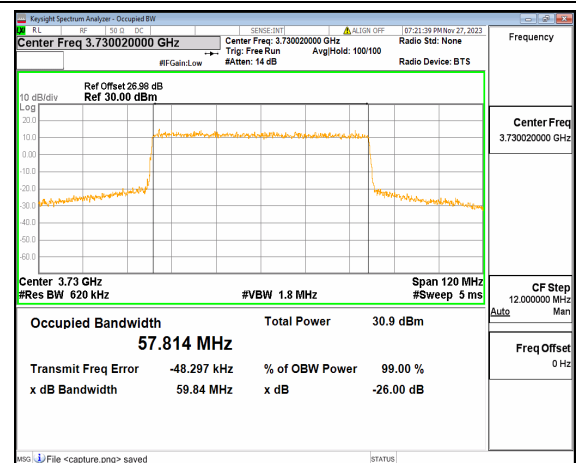

n77(3700-3980MHz) 60M CP-OFDM QPSK
Outer_Full Low