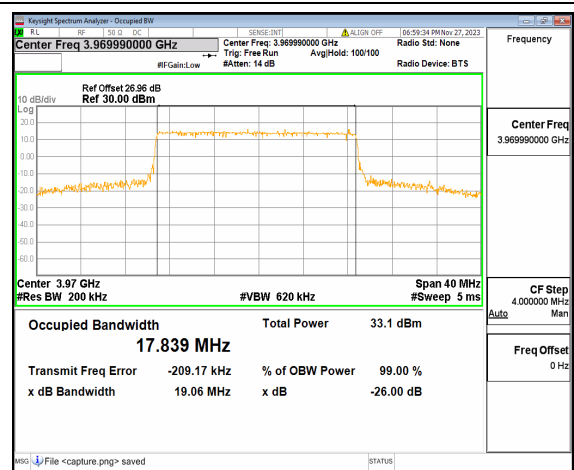

n77(3700-3980MHz) 20M DFT-s-OFDM QPSK Outer_Full High