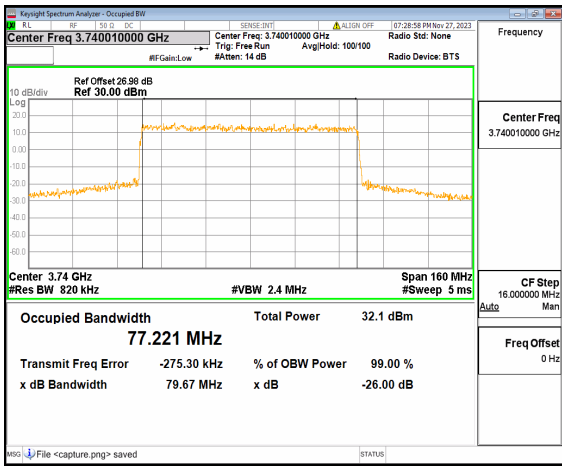

n77(3700-3980MHz) 80M DFT-s-OFDM
16QAM Outer_Full Low