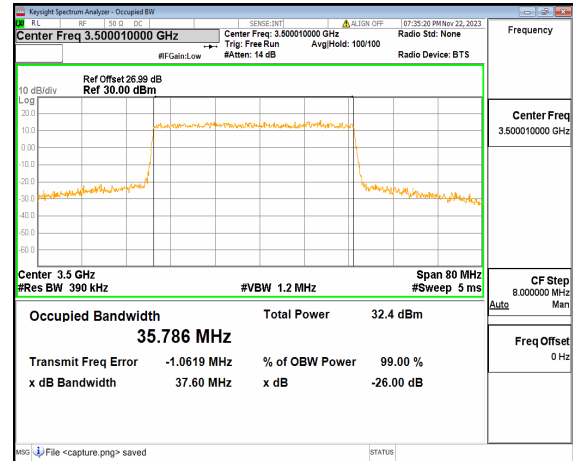

n77(3450-3550MHz) 40M DFT-s-OFDM  
16QAM Outer\_Full Mid

n77(3450-3550MHz) 40M DFT-s-OFDM  
64QAM Outer\_Full Mid

n77(3450-3550MHz) 40M DFT-s-OFDM  
256QAM Outer\_Full Mid

n77(3450-3550MHz) 40M CP-OFDM QPSK  
Outer\_Full Mid