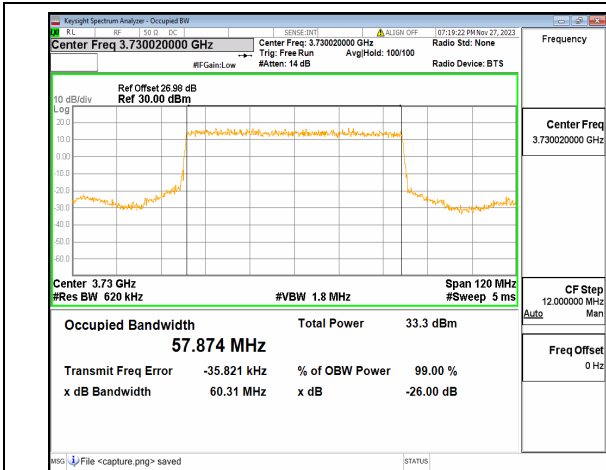

n77(3700-3980MHz) 60M DFT-s-OFDM BPSK
Outer_Full Low