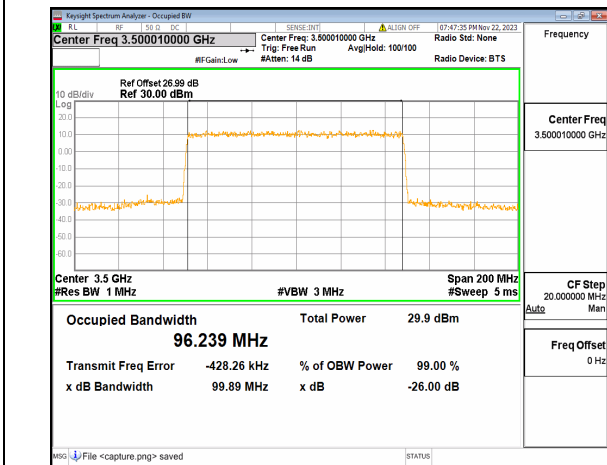

n77(3450-3550MHz) 100M DFT-s-OFDM
256QAM Outer_Full Mid