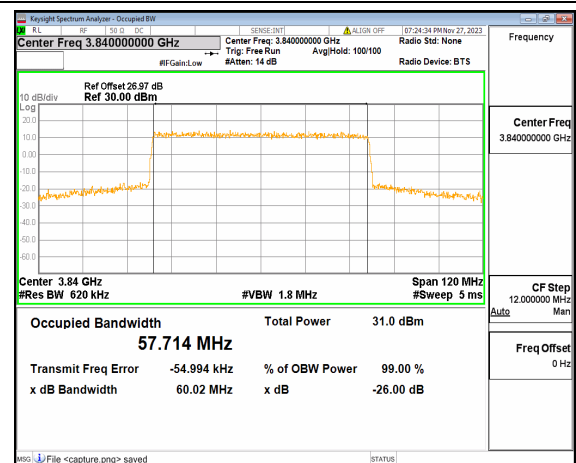

n77(3700-3980MHz) 60M CP-OFDM QPSK
Outer_Full Mid