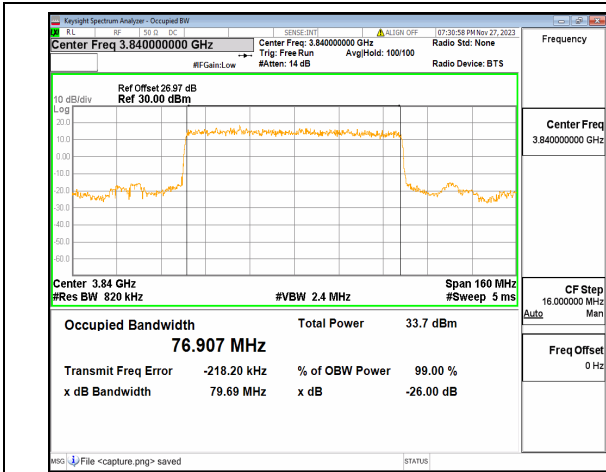

n77(3700-3980MHz) 80M DFT-s-OFDM BPSK
Outer_Full Mid