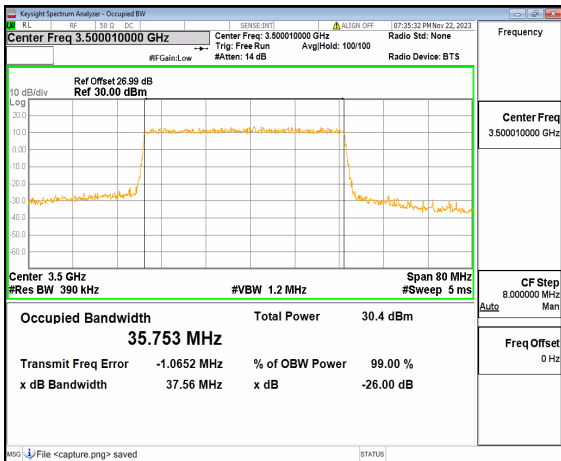

n77(3450-3550MHz) 40M DFT-s-OFDM  
16QAM Outer\_Full Mid

n77(3450-3550MHz) 40M DFT-s-OFDM  
64QAM Outer\_Full Mid

n77(3450-3550MHz) 40M DFT-s-OFDM  
256QAM Outer\_Full Mid

n77(3450-3550MHz) 40M CP-OFDM QPSK  
Outer\_Full Mid