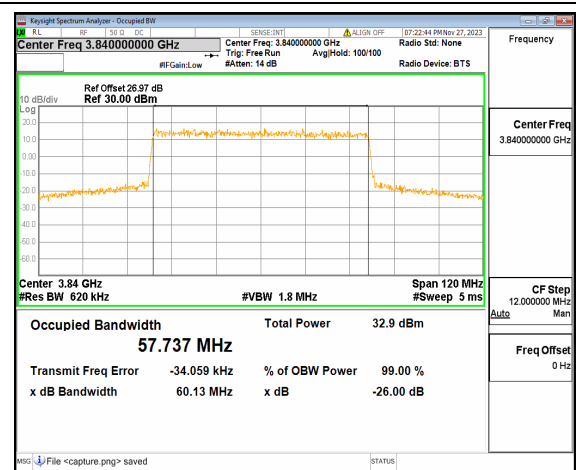

n77(3700-3980MHz) 60M DFT-s-OFDM QPSK
Outer_Full Mid