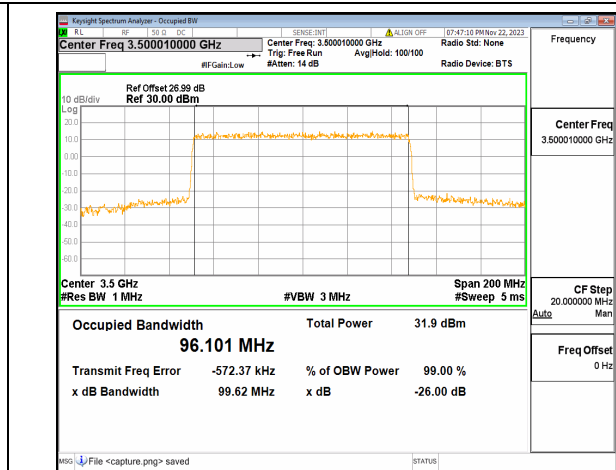

n77(3450-3550MHz) 100M DFT-s-OFDM
64QAM Outer_Full Mid