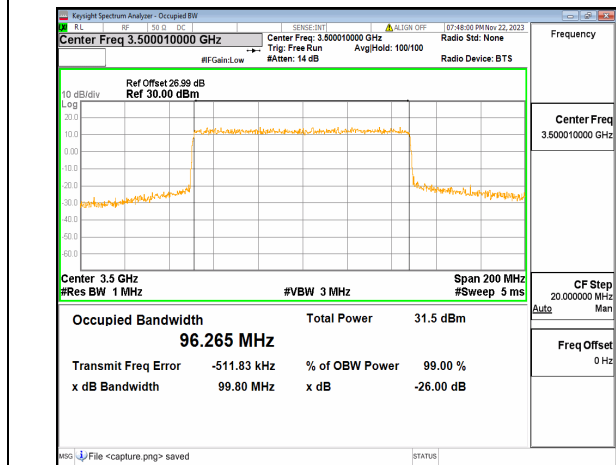

n77(3450-3550MHz) 100M CP-OFDM QPSK
Outer_Full Mid