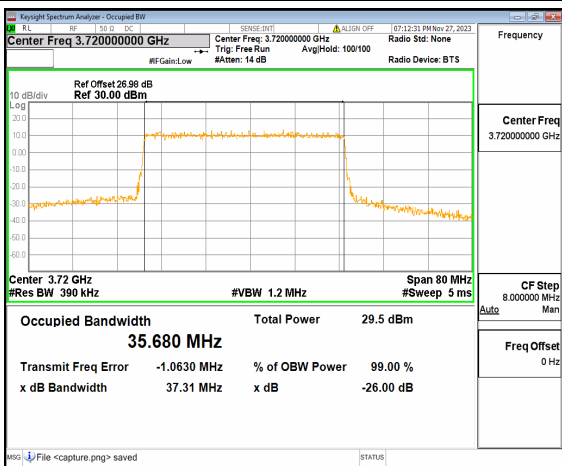

n77(3700-3980MHz) 40M DFT-s-OFDM BPSK  
Outer\_Full Low

n77(3700-3980MHz) 40M DFT-s-OFDM QPSK  
Outer\_Full Low

n77(3700-3980MHz) 40M DFT-s-OFDM  
16QAM Outer\_Full Low

n77(3700-3980MHz) 40M DFT-s-OFDM  
64QAM Outer\_Full Low