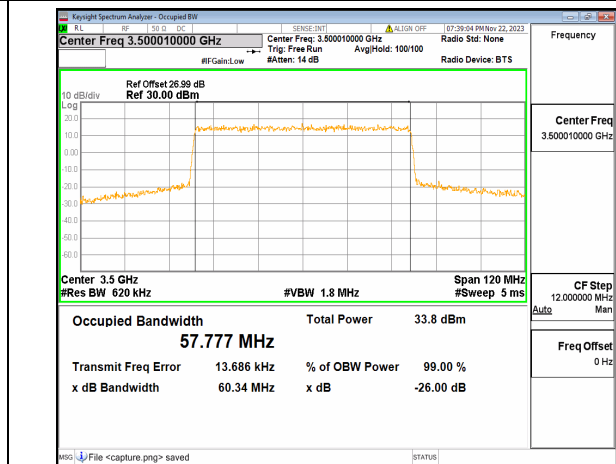

n77(3450-3550MHz) 60M DFT-s-OFDM QPSK
Outer_Full Mid