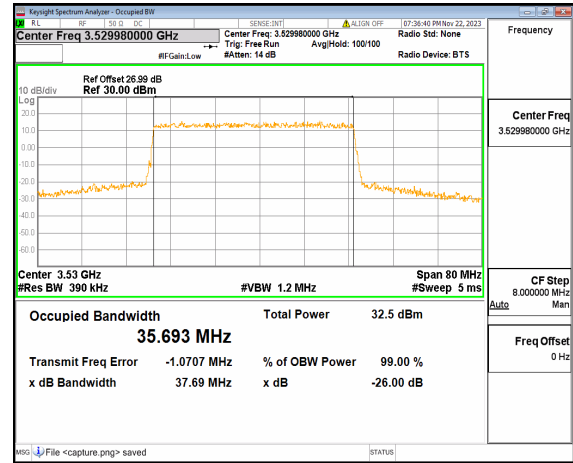

n77(3450-3550MHz) 40M DFT-s-OFDM
64QAM Outer_Full High