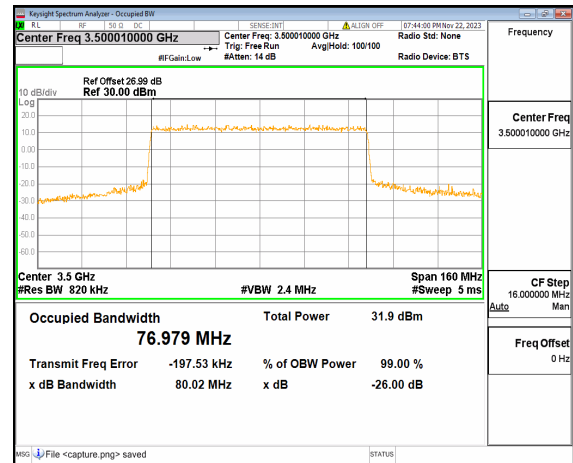

n77(3450-3550MHz) 80M CP-OFDM QPSK
Outer_Full Mid