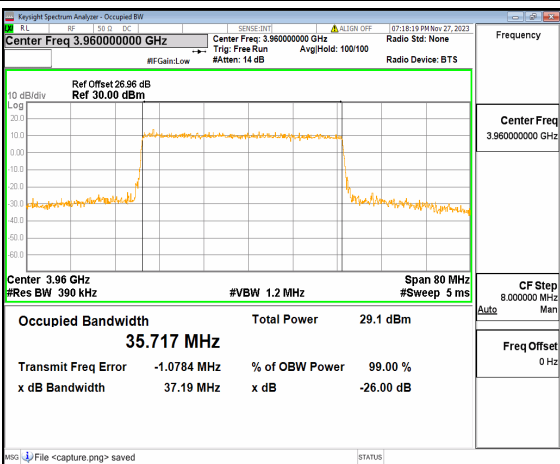

n77(3700-3980MHz) 40M DFT-s-OFDM BPSK Outer\_Full High

n77(3700-3980MHz) 40M DFT-s-OFDM QPSK Outer\_Full High

n77(3700-3980MHz) 40M DFT-s-OFDM 16QAM Outer\_Full High

n77(3700-3980MHz) 40M DFT-s-OFDM 64QAM Outer\_Full High