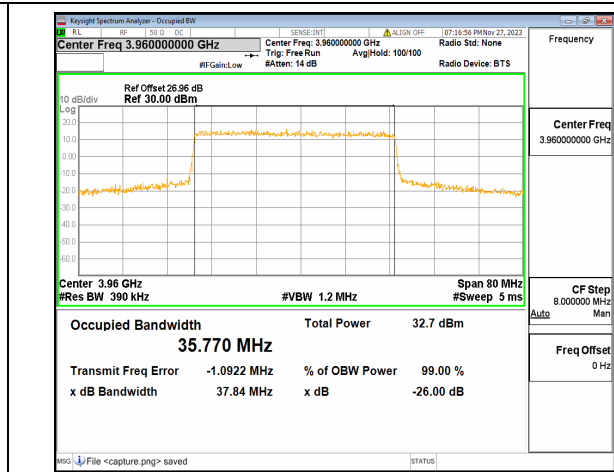

n77(3700-3980MHz) 40M DFT-s-OFDM QPSK Outer_Full High