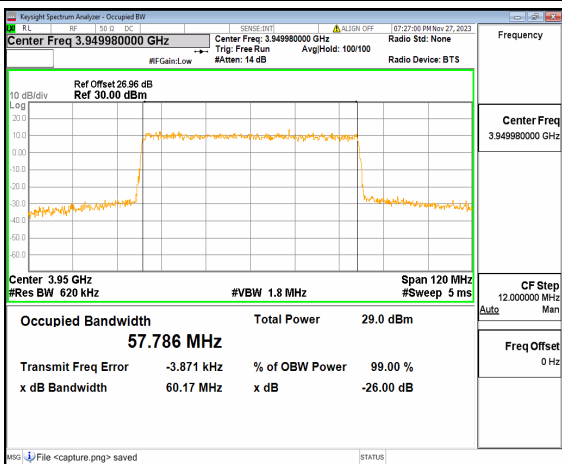

n77(3700-3980MHz) 60M DFT-s-OFDM
256QAM Outer_Full High