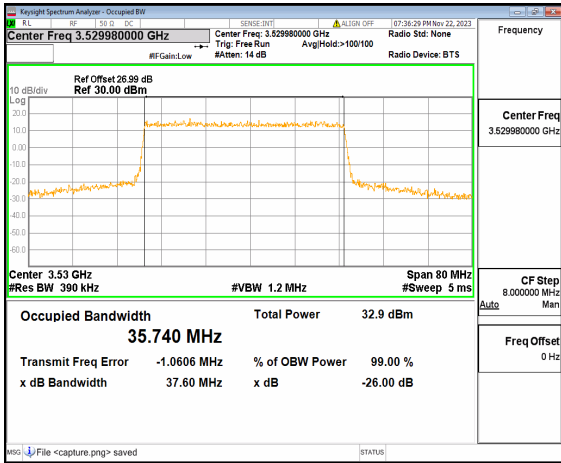

n77(3450-3550MHz) 40M DFT-s-OFDM
16QAM Outer_Full High