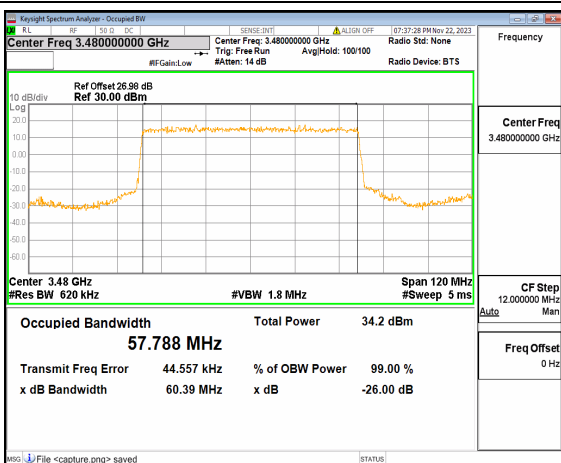

n77(3450-3550MHz) 60M DFT-s-OFDM BPSK
Outer_Full Low