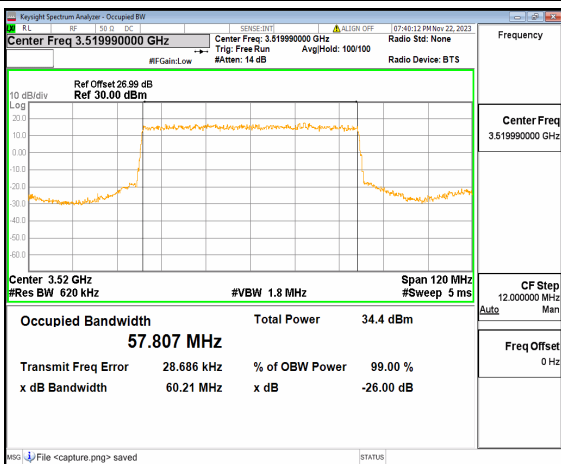

n77(3450-3550MHz) 60M DFT-s-OFDM BPSK Outer_Full High