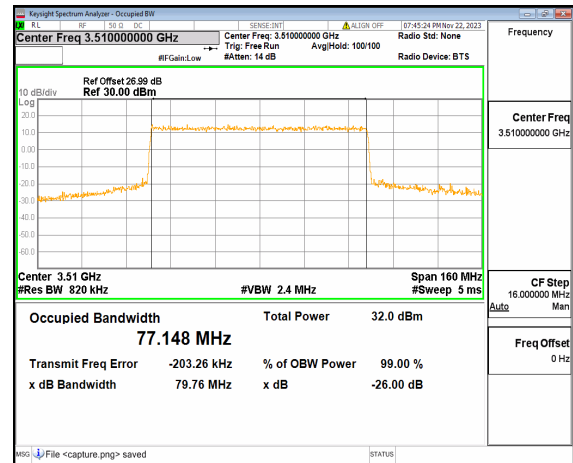

n77(3450-3550MHz) 80M CP-OFDM QPSK
Outer_Full High