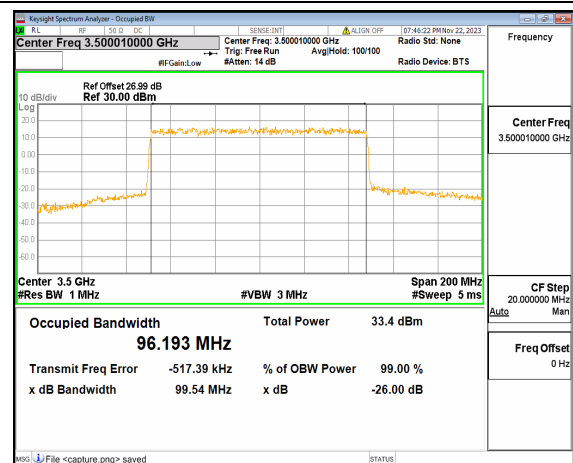

n77(3450-3550MHz) 100M DFT-s-OFDM
QPSK Outer_Full Mid