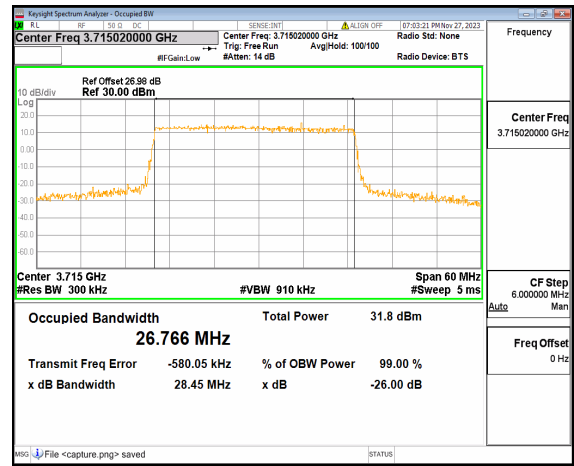

n77(3700-3980MHz) 30M DFT-s-OFDM
64QAM Outer_Full Low