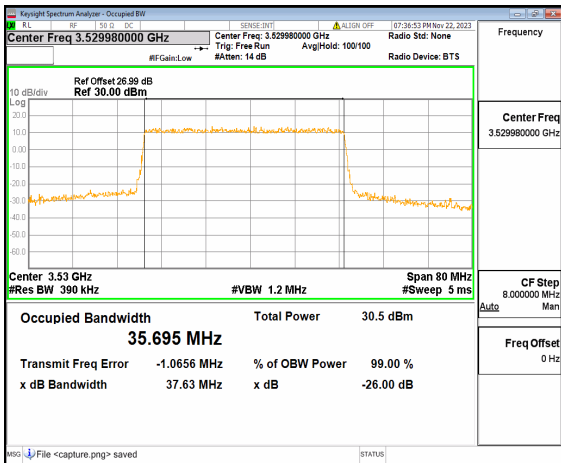

n77(3450-3550MHz) 40M DFT-s-OFDM BPSK  
Outer\_Full High

n77(3450-3550MHz) 40M DFT-s-OFDM QPSK  
Outer\_Full High

n77(3450-3550MHz) 40M DFT-s-OFDM  
16QAM Outer\_Full High

n77(3450-3550MHz) 40M DFT-s-OFDM  
64QAM Outer\_Full High