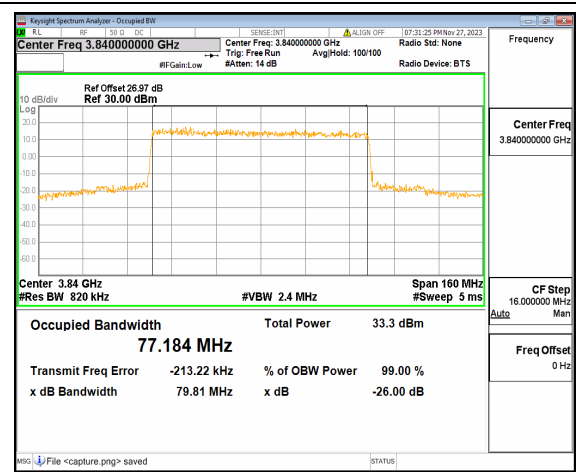

n77(3700-3980MHz) 80M DFT-s-OFDM QPSK
Outer_Full Mid