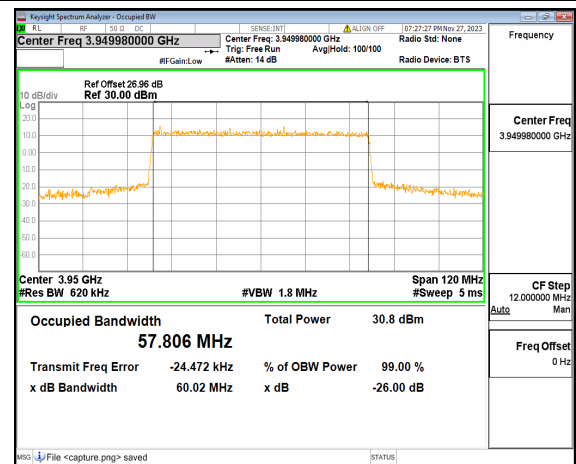

n77(3700-3980MHz) 60M CP-OFDM QPSK
Outer_Full High