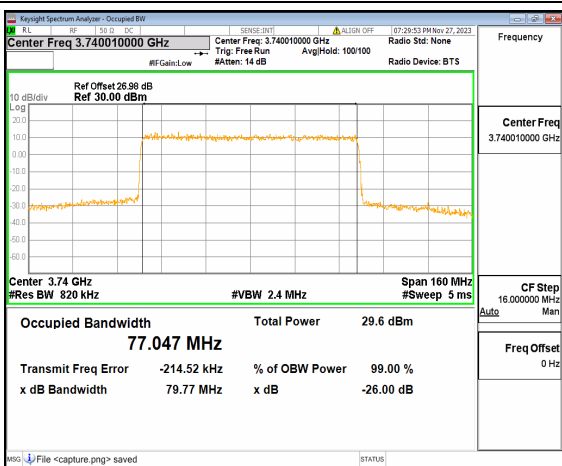

n77(3700-3980MHz) 80M DFT-s-OFDM BPSK  
Outer\_Full Low

n77(3700-3980MHz) 80M DFT-s-OFDM QPSK  
Outer\_Full Low

n77(3700-3980MHz) 80M DFT-s-OFDM  
16QAM Outer\_Full Low

n77(3700-3980MHz) 80M DFT-s-OFDM  
64QAM Outer\_Full Low