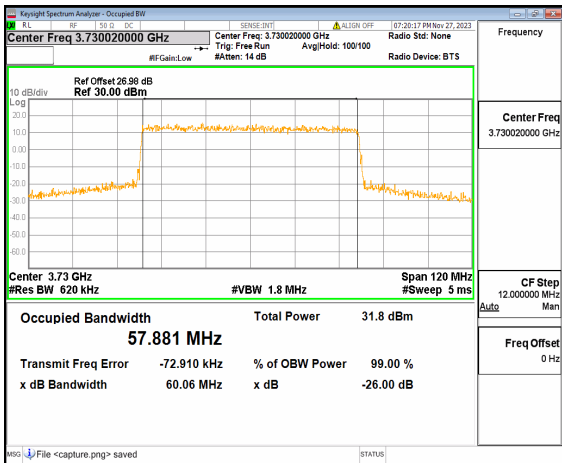

n77(3700-3980MHz) 40M DFT-s-OFDM 256QAM Outer\_Full High

n77(3700-3980MHz) 40M CP-OFDM QPSK Outer\_Full High

n77(3700-3980MHz) 60M DFT-s-OFDM BPSK  
Outer\_Full Low

n77(3700-3980MHz) 60M DFT-s-OFDM QPSK  
Outer\_Full Low