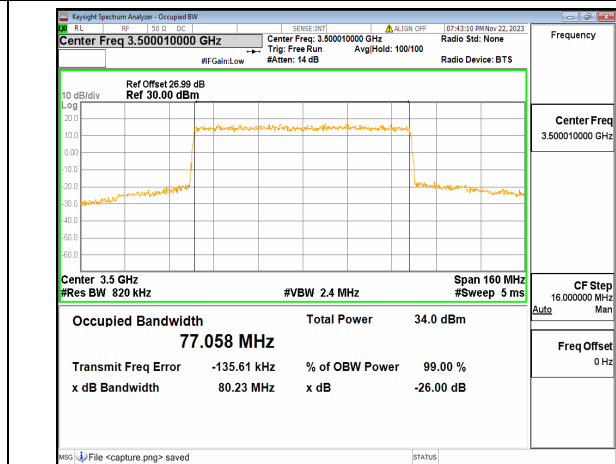

n77(3450-3550MHz) 80M DFT-s-OFDM QPSK
Outer_Full Mid