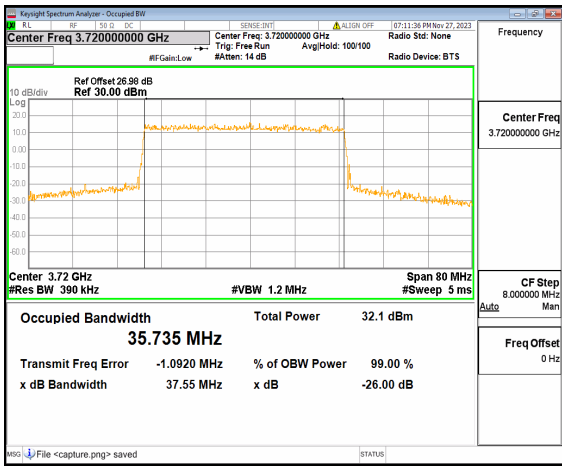

n77(3700-3980MHz) 40M DFT-s-OFDM
16QAM Outer_Full Low