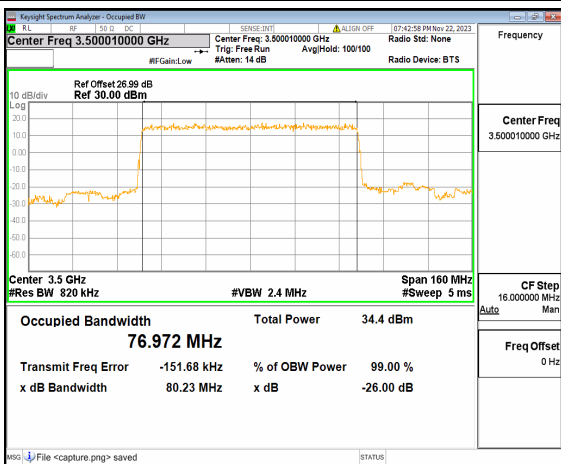

n77(3450-3550MHz) 80M DFT-s-OFDM BPSK
Outer_Full Mid