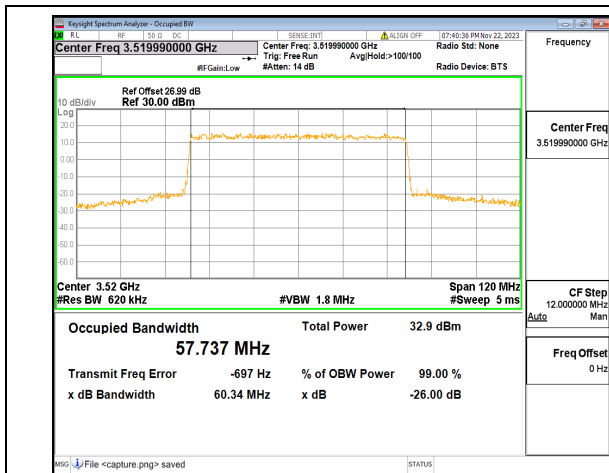

n77(3450-3550MHz) 60M DFT-s-OFDM 256QAM Outer\_Full Mid

n77(3450-3550MHz) 60M CP-OFDM QPSK Outer\_Full Mid

n77(3450-3550MHz) 60M DFT-s-OFDM BPSK Outer\_Full High

n77(3450-3550MHz) 60M DFT-s-OFDM QPSK Outer\_Full High