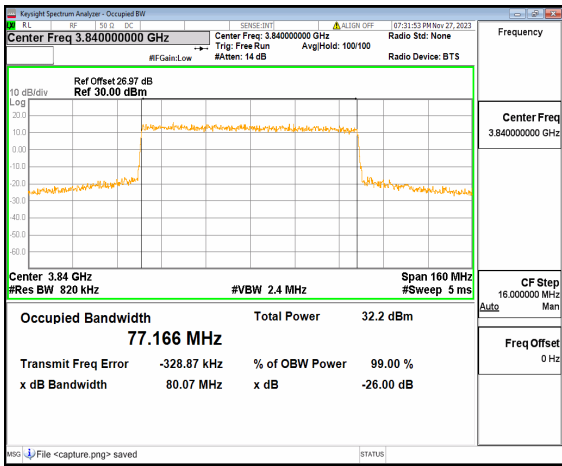

n77(3700-3980MHz) 80M DFT-s-OFDM  
256QAM Outer\_Full Low

n77(3700-3980MHz) 80M CP-OFDM QPSK  
Outer\_Full Low

n77(3700-3980MHz) 80M DFT-s-OFDM BPSK  
Outer\_Full Mid

n77(3700-3980MHz) 80M DFT-s-OFDM QPSK  
Outer\_Full Mid