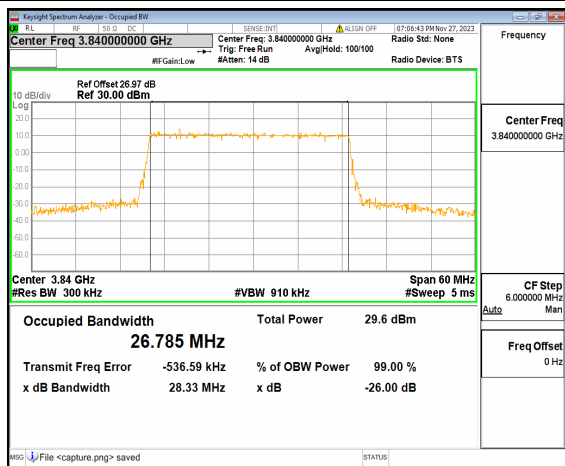

n77(3700-3980MHz) 30M DFT-s-OFDM BPSK  
Outer\_Full Mid

n77(3700-3980MHz) 30M DFT-s-OFDM QPSK  
Outer\_Full Mid

n77(3700-3980MHz) 30M DFT-s-OFDM  
16QAM Outer\_Full Mid

n77(3700-3980MHz) 30M DFT-s-OFDM  
64QAM Outer\_Full Mid