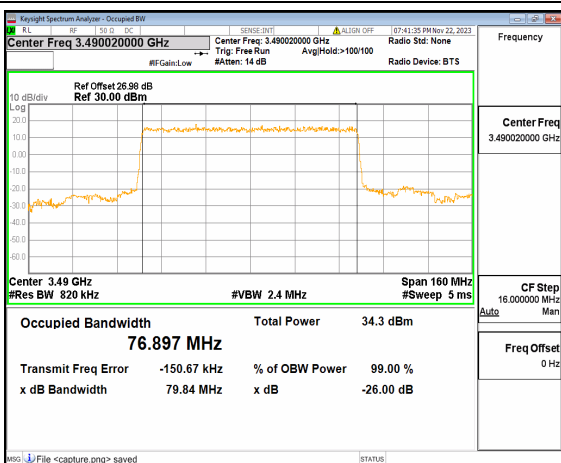

n77(3450-3550MHz) 60M DFT-s-OFDM  
16QAM Outer\_Full High

n77(3450-3550MHz) 60M DFT-s-OFDM  
64QAM Outer\_Full High

n77(3450-3550MHz) 60M DFT-s-OFDM  
256QAM Outer\_Full High

n77(3450-3550MHz) 60M CP-OFDM QPSK  
Outer\_Full High