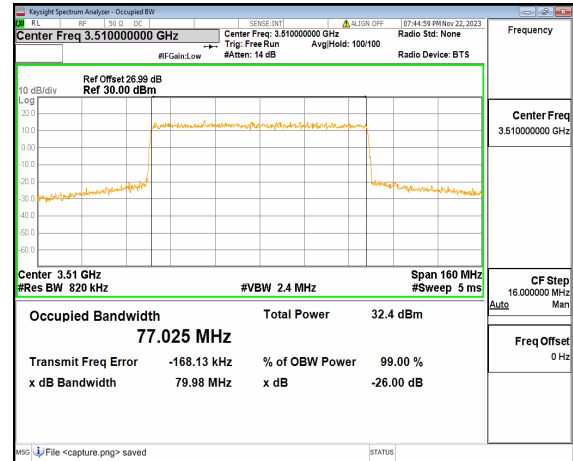

n77(3450-3550MHz) 80M DFT-s-OFDM
64QAM Outer_Full High