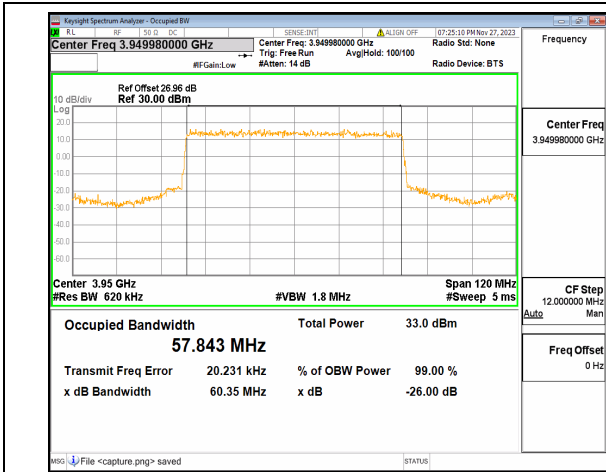

n77(3700-3980MHz) 60M DFT-s-OFDM BPSK
Outer_Full High