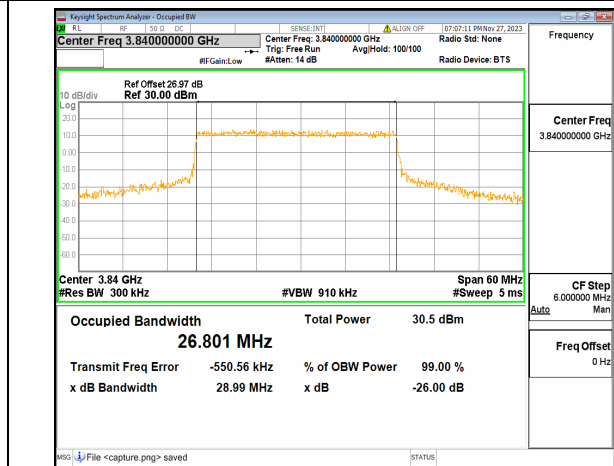

n77(3700-3980MHz) 30M CP-OFDM QPSK
Outer_Full Mid