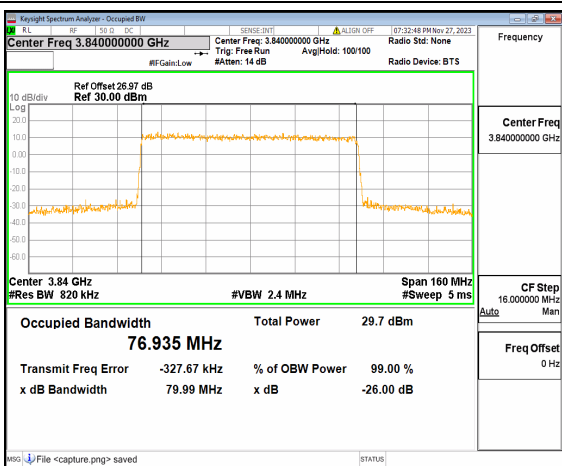

n77(3700-3980MHz) 80M DFT-s-OFDM
256QAM Outer_Full Mid