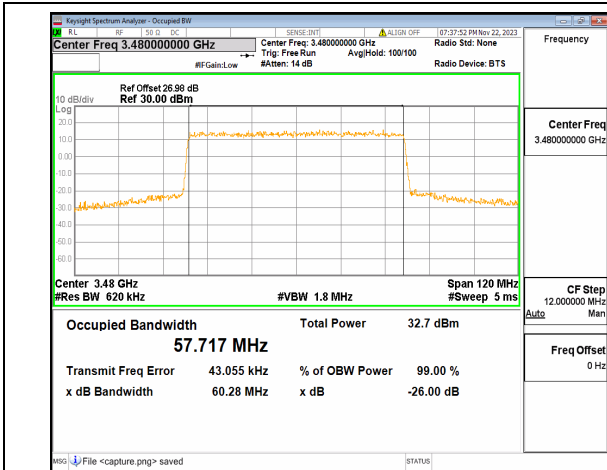

n77(3450-3550MHz) 40M DFT-s-OFDM  
256QAM Outer\_Full High

n77(3450-3550MHz) 40M CP-OFDM QPSK  
Outer\_Full High

n77(3450-3550MHz) 60M DFT-s-OFDM BPSK  
Outer\_Full Low

n77(3450-3550MHz) 60M DFT-s-OFDM QPSK  
Outer\_Full Low