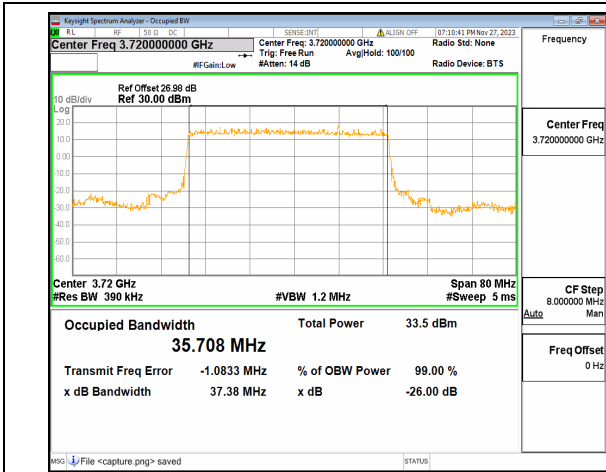

n77(3700-3980MHz) 30M DFT-s-OFDM  
16QAM Outer\_Full High

n77(3700-3980MHz) 30M DFT-s-OFDM  
64QAM Outer\_Full High

n77(3700-3980MHz) 30M DFT-s-OFDM  
256QAM Outer\_Full High

n77(3700-3980MHz) 30M CP-OFDM QPSK  
Outer\_Full High