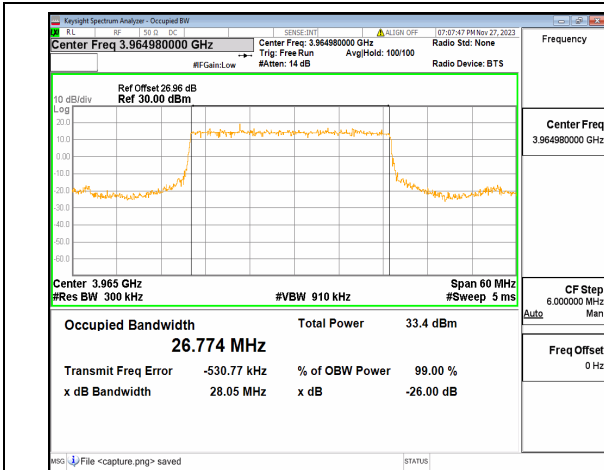

n77(3700-3980MHz) 30M DFT-s-OFDM BPSK
Outer_Full High