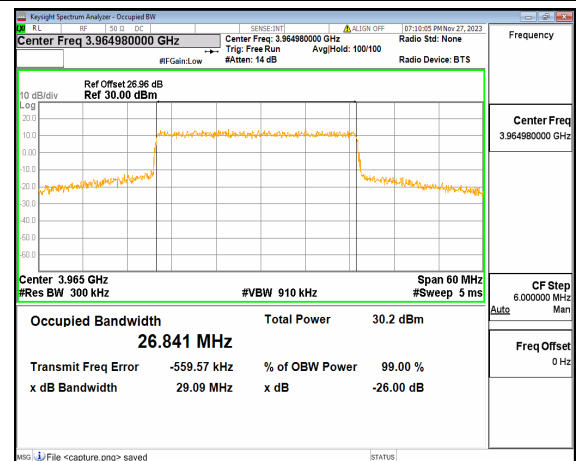

n77(3700-3980MHz) 30M CP-OFDM QPSK
Outer_Full High