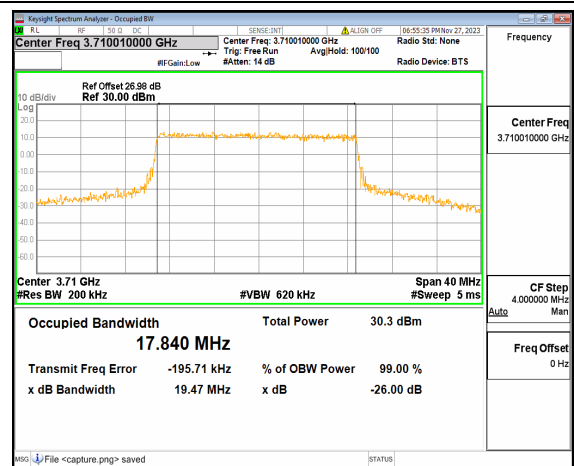

n77(3700-3980MHz) 20M CP-OFDM QPSK
Outer_Full Low