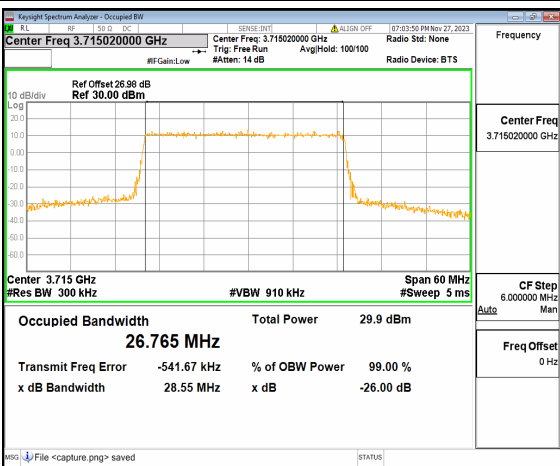

n77(3700-3980MHz) 30M DFT-s-OFDM
256QAM Outer_Full Low