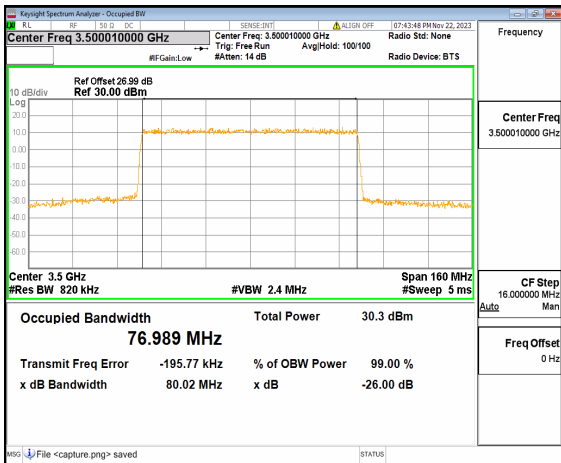

n77(3450-3550MHz) 80M DFT-s-OFDM
256QAM Outer_Full Mid