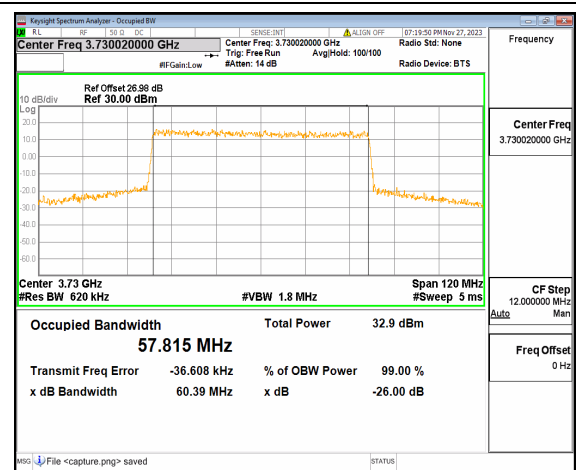

n77(3700-3980MHz) 40M DFT-s-OFDM 256QAM Outer\_Full High

n77(3700-3980MHz) 40M CP-OFDM QPSK Outer\_Full High

n77(3700-3980MHz) 60M DFT-s-OFDM BPSK  
Outer\_Full Low

n77(3700-3980MHz) 60M DFT-s-OFDM QPSK  
Outer\_Full Low