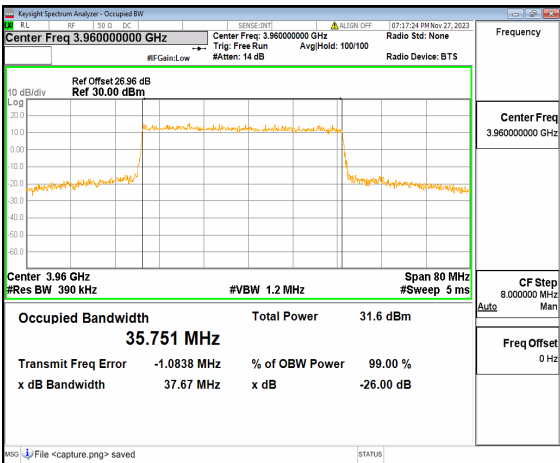

n77(3700-3980MHz) 40M DFT-s-OFDM 16QAM Outer_Full High