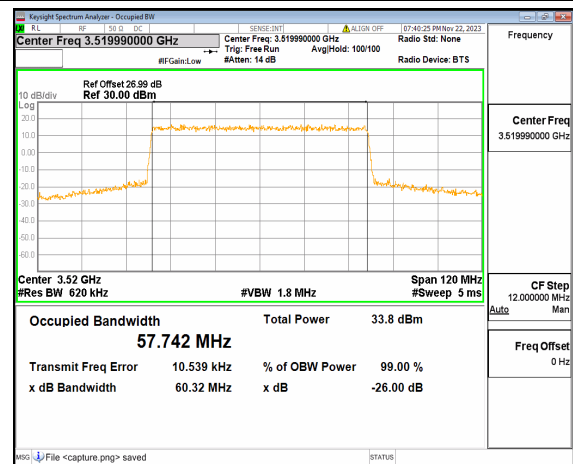

n77(3450-3550MHz) 60M DFT-s-OFDM QPSK Outer_Full High