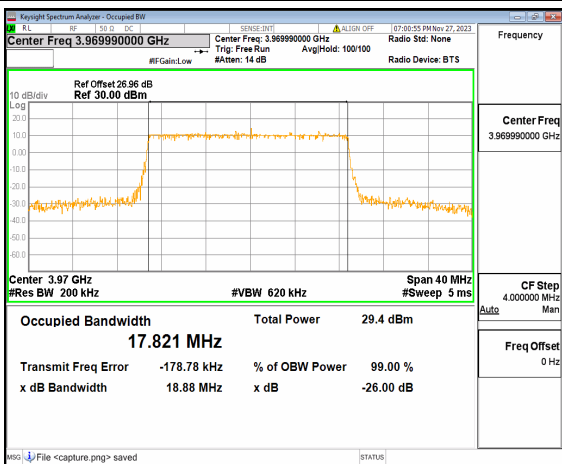

n77(3700-3980MHz) 20M DFT-s-OFDM BPSK Outer\_Full High

n77(3700-3980MHz) 20M DFT-s-OFDM QPSK Outer\_Full High

n77(3700-3980MHz) 20M DFT-s-OFDM 16QAM Outer\_Full High

n77(3700-3980MHz) 20M DFT-s-OFDM 64QAM Outer\_Full High