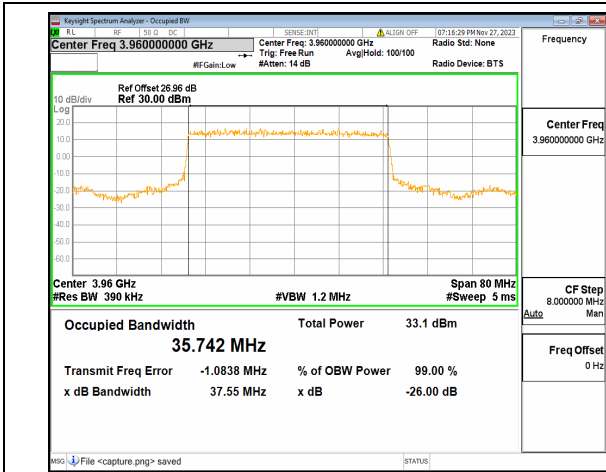

n77(3700-3980MHz) 40M DFT-s-OFDM 16QAM  
Outer\_Full Mid

n77(3700-3980MHz) 40M DFT-s-OFDM 64QAM  
Outer\_Full Mid

n77(3700-3980MHz) 40M DFT-s-OFDM 256QAM  
Outer\_Full Mid

n77(3700-3980MHz) 40M CP-OFDM QPSK  
Outer\_Full Mid