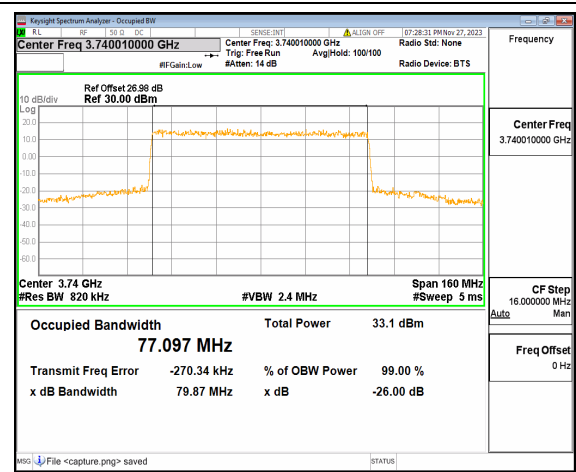

n77(3700-3980MHz) 80M DFT-s-OFDM QPSK
Outer_Full Low