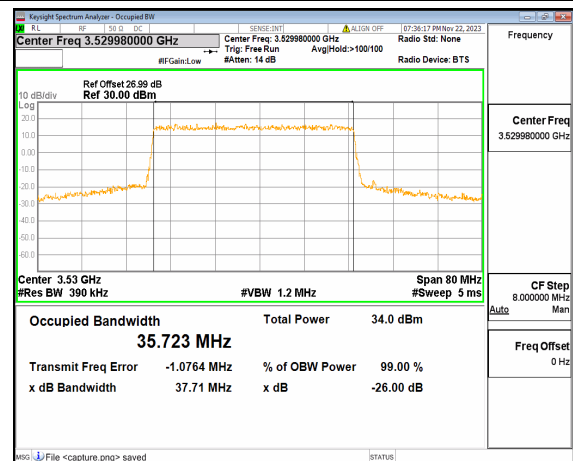

n77(3450-3550MHz) 40M DFT-s-OFDM QPSK
Outer_Full High