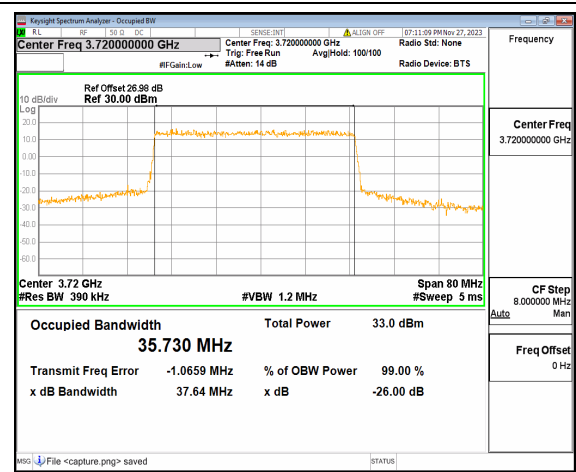

n77(3700-3980MHz) 40M DFT-s-OFDM QPSK
Outer_Full Low