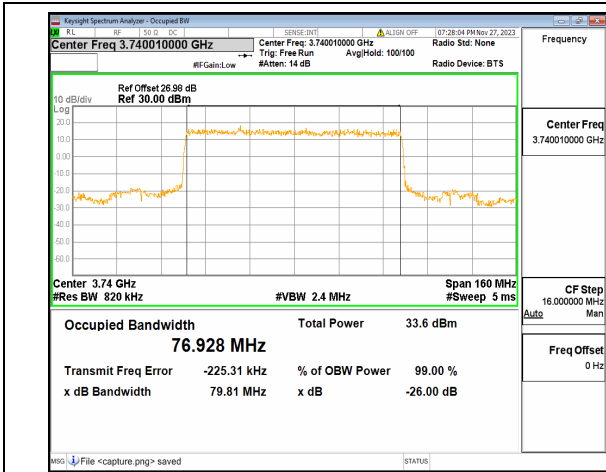

n77(3700-3980MHz) 60M DFT-s-OFDM  
16QAM Outer\_Full High

n77(3700-3980MHz) 60M DFT-s-OFDM  
64QAM Outer\_Full High

n77(3700-3980MHz) 60M DFT-s-OFDM  
256QAM Outer\_Full High

n77(3700-3980MHz) 60M CP-OFDM QPSK  
Outer\_Full High