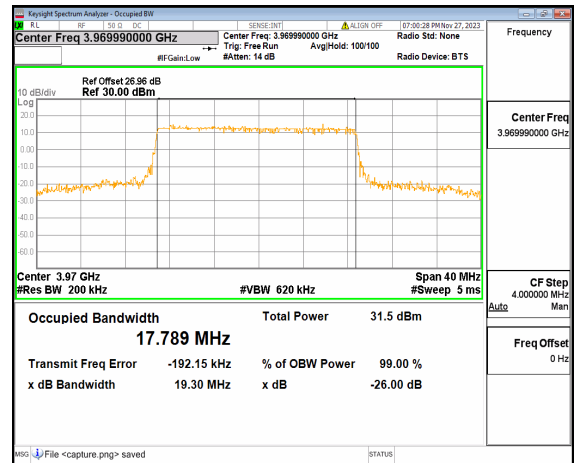

n77(3700-3980MHz) 20M DFT-s-OFDM 64QAM Outer_Full High