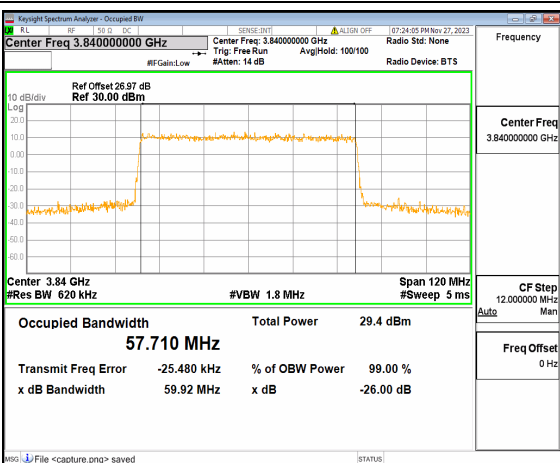

n77(3700-3980MHz) 60M DFT-s-OFDM BPSK  
Outer\_Full Mid

n77(3700-3980MHz) 60M DFT-s-OFDM QPSK  
Outer\_Full Mid

n77(3700-3980MHz) 60M DFT-s-OFDM  
16QAM Outer\_Full Mid

n77(3700-3980MHz) 60M DFT-s-OFDM  
64QAM Outer\_Full Mid