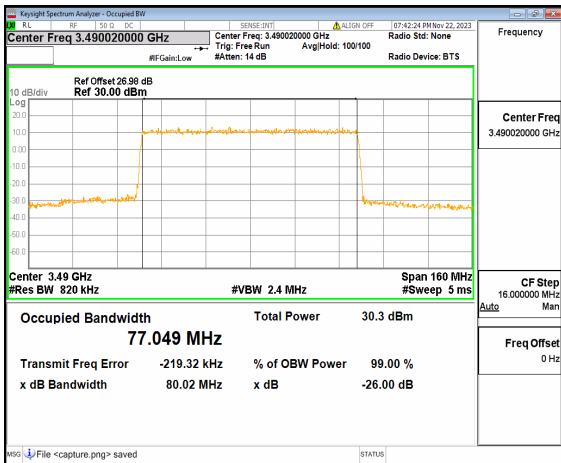

n77(3450-3550MHz) 80M DFT-s-OFDM BPSK  
Outer\_Full Low

n77(3450-3550MHz) 80M DFT-s-OFDM QPSK  
Outer\_Full Low

n77(3450-3550MHz) 80M DFT-s-OFDM  
16QAM Outer\_Full Low

n77(3450-3550MHz) 80M DFT-s-OFDM  
64QAM Outer\_Full Low