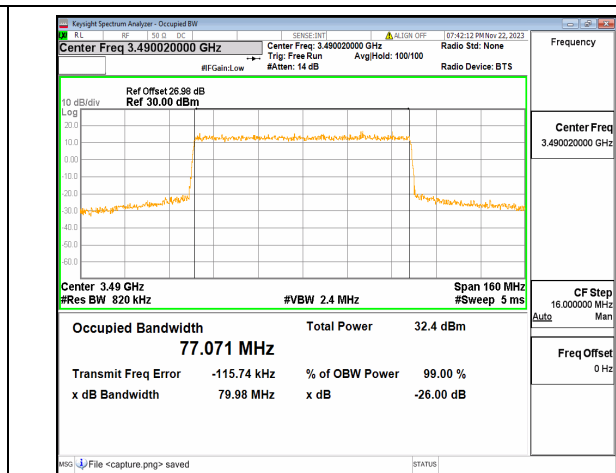

n77(3450-3550MHz) 80M DFT-s-OFDM
64QAM Outer_Full Low