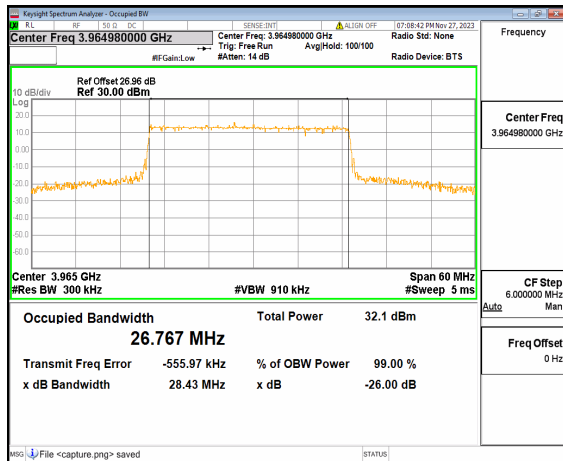

n77(3700-3980MHz) 30M DFT-s-OFDM  
256QAM Outer\_Full Mid

n77(3700-3980MHz) 30M CP-OFDM QPSK  
Outer\_Full Mid

n77(3700-3980MHz) 30M DFT-s-OFDM BPSK  
Outer\_Full High

n77(3700-3980MHz) 30M DFT-s-OFDM QPSK  
Outer\_Full High