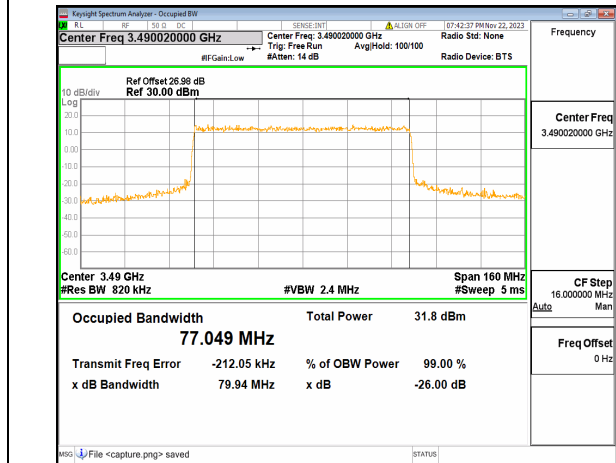

n77(3450-3550MHz) 80M CP-OFDM QPSK
Outer_Full Low