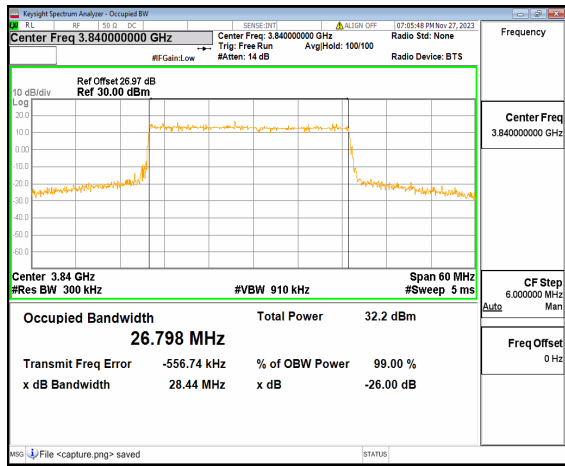

n77(3700-3980MHz) 30M DFT-s-OFDM
16QAM Outer_Full Mid