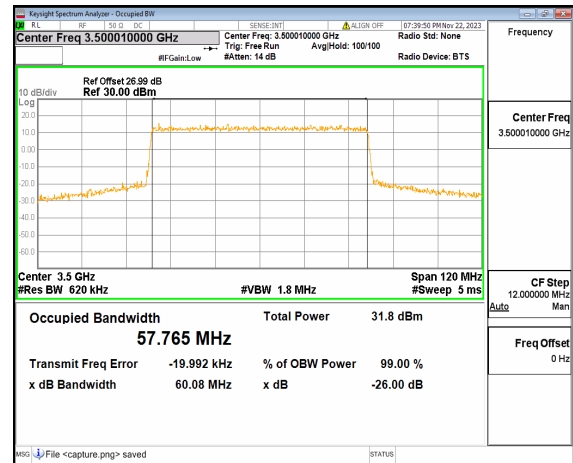

n77(3450-3550MHz) 60M CP-OFDM QPSK Outer_Full Mid