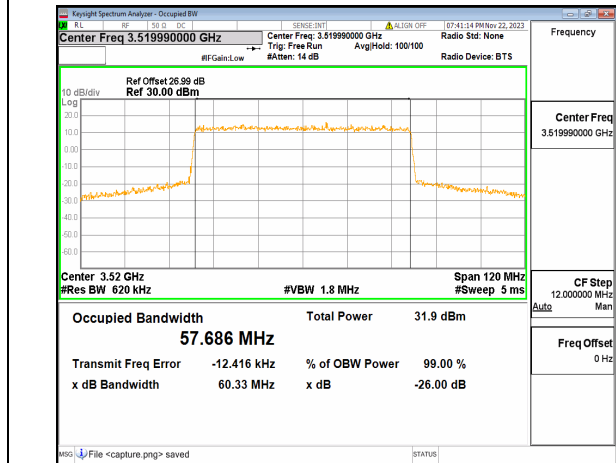

n77(3450-3550MHz) 60M CP-OFDM QPSK
Outer_Full High