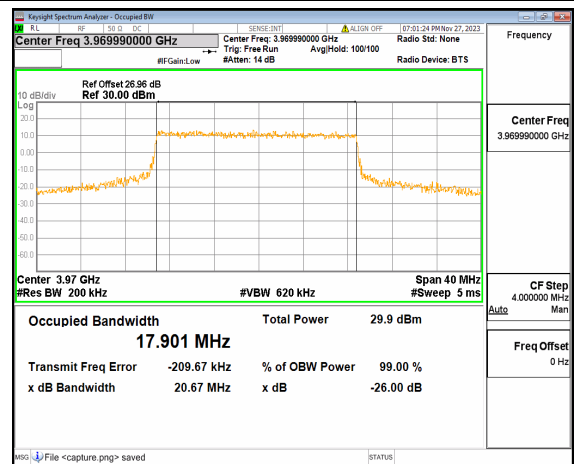

n77(3700-3980MHz) 20M CP-OFDM QPSK Outer_Full High