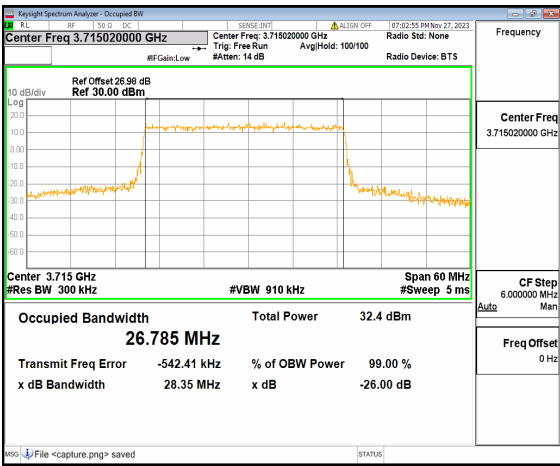

n77(3700-3980MHz) 20M DFT-s-OFDM 256QAM Outer\_Full High

n77(3700-3980MHz) 20M CP-OFDM QPSK Outer\_Full High

n77(3700-3980MHz) 30M DFT-s-OFDM BPSK  
Outer\_Full Low

n77(3700-3980MHz) 30M DFT-s-OFDM QPSK  
Outer\_Full Low