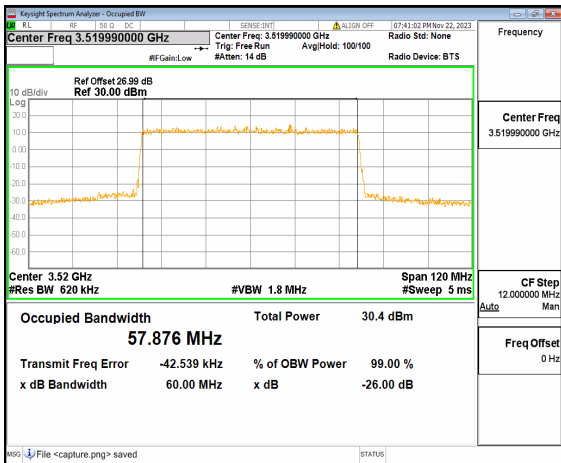

n77(3450-3550MHz) 60M DFT-s-OFDM
256QAM Outer_Full High