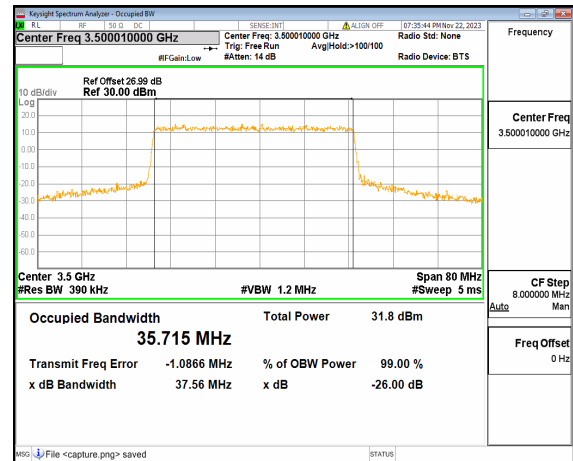

n77(3450-3550MHz) 40M DFT-s-OFDM  
16QAM Outer\_Full Mid

n77(3450-3550MHz) 40M DFT-s-OFDM  
64QAM Outer\_Full Mid

n77(3450-3550MHz) 40M DFT-s-OFDM  
256QAM Outer\_Full Mid

n77(3450-3550MHz) 40M CP-OFDM QPSK  
Outer\_Full Mid