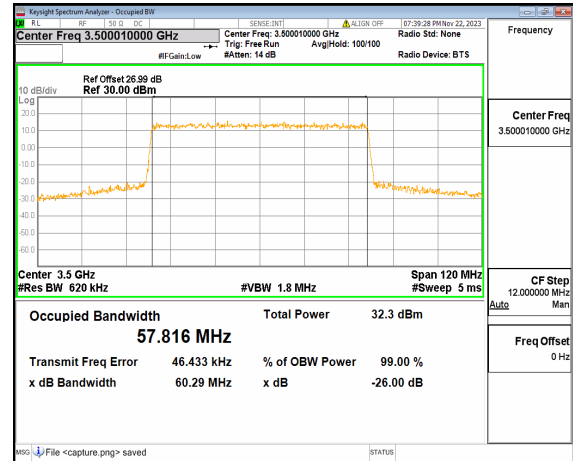

n77(3450-3550MHz) 60M DFT-s-OFDM 64QAM Outer_Full Mid