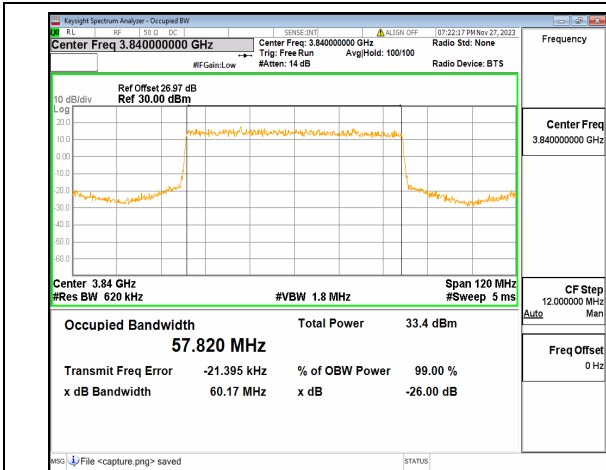

n77(3700-3980MHz) 60M DFT-s-OFDM  
16QAM Outer\_Full Low

n77(3700-3980MHz) 60M DFT-s-OFDM  
64QAM Outer\_Full Low

n77(3700-3980MHz) 60M DFT-s-OFDM  
256QAM Outer\_Full Low

n77(3700-3980MHz) 60M CP-OFDM QPSK  
Outer\_Full Low