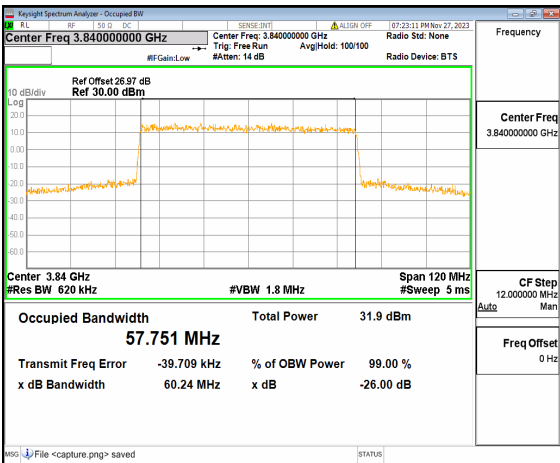

n77(3700-3980MHz) 60M DFT-s-OFDM
16QAM Outer_Full Mid