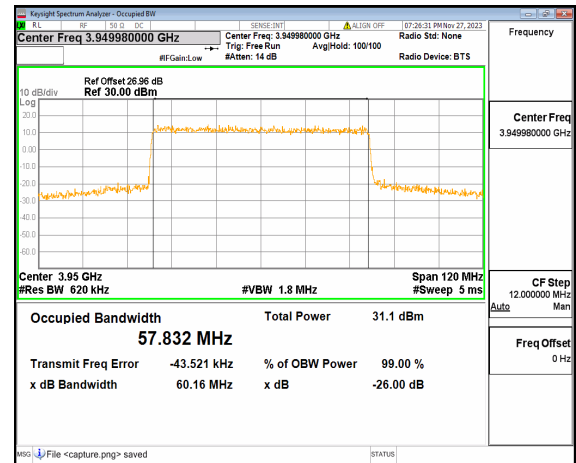

n77(3700-3980MHz) 60M DFT-s-OFDM
64QAM Outer_Full High