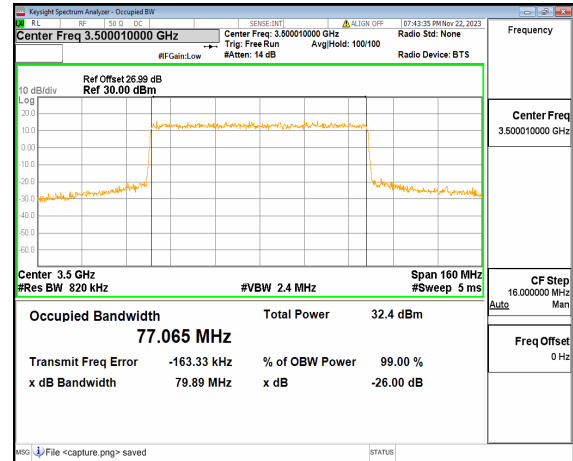

n77(3450-3550MHz) 80M DFT-s-OFDM
64QAM Outer_Full Mid