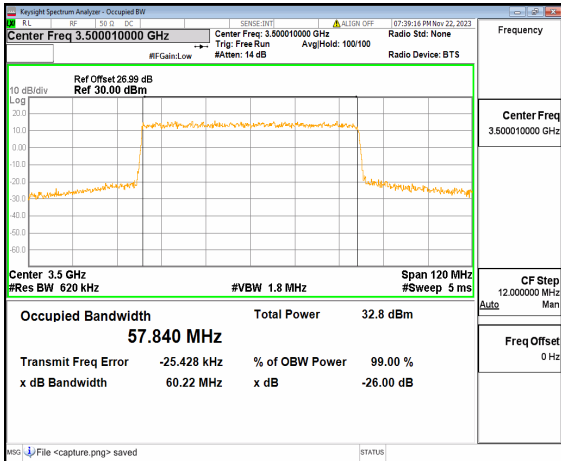

n77(3450-3550MHz) 60M DFT-s-OFDM 16QAM Outer_Full Mid