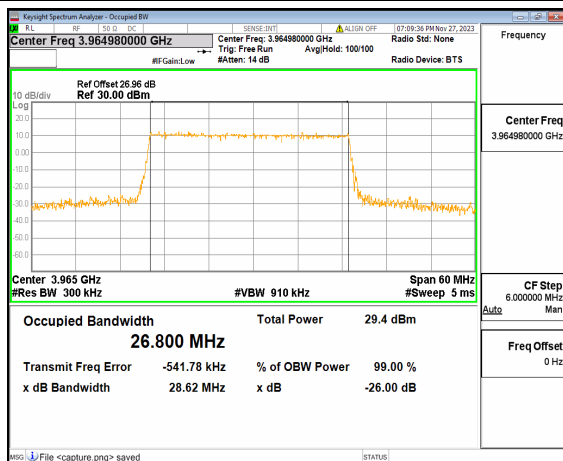

n77(3700-3980MHz) 30M DFT-s-OFDM
256QAM Outer_Full High