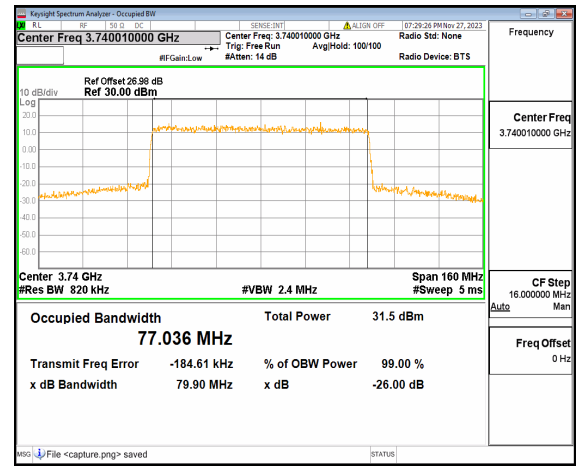

n77(3700-3980MHz) 80M DFT-s-OFDM
64QAM Outer_Full Low