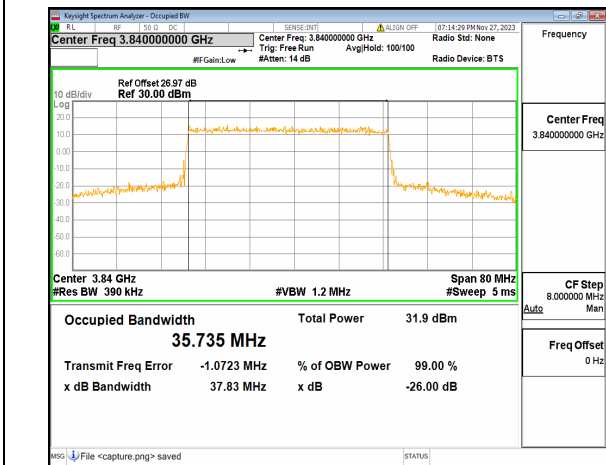

n77(3700-3980MHz) 40M DFT-s-OFDM  
256QAM Outer\_Full Low

n77(3700-3980MHz) 40M CP-OFDM QPSK  
Outer\_Full Low

n77(3700-3980MHz) 40M DFT-s-OFDM BPSK  
Outer\_Full Mid

n77(3700-3980MHz) 40M DFT-s-OFDM QPSK  
Outer\_Full Mid