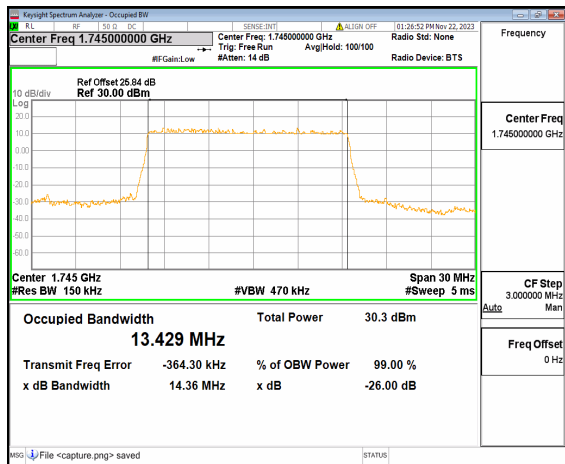

n66 15M DFT-s-OFDM BPSK Outer_Full Mid