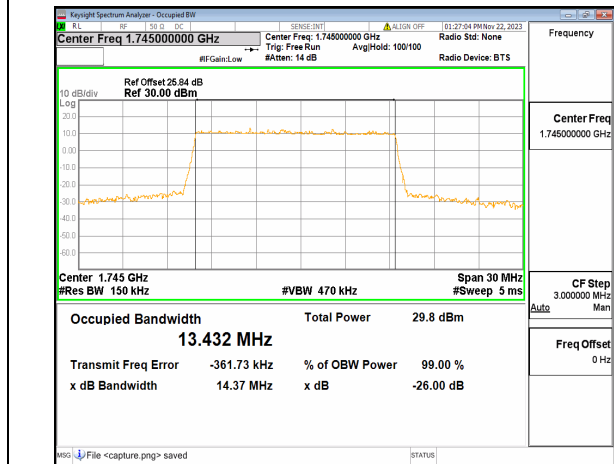

n66 15M DFT-s-OFDM QPSK Outer_Full Mid