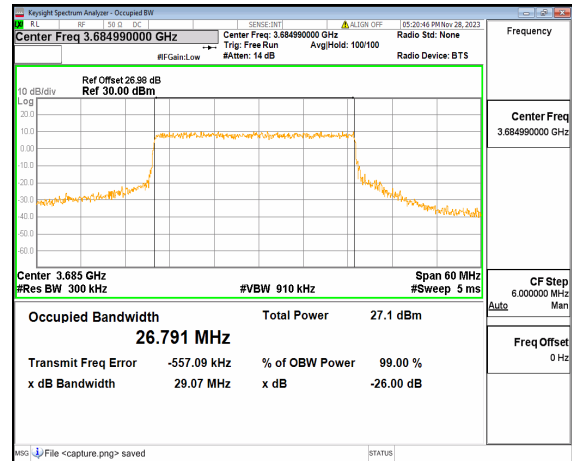

n48 30M CP-OFDM QPSK Outer_Full High