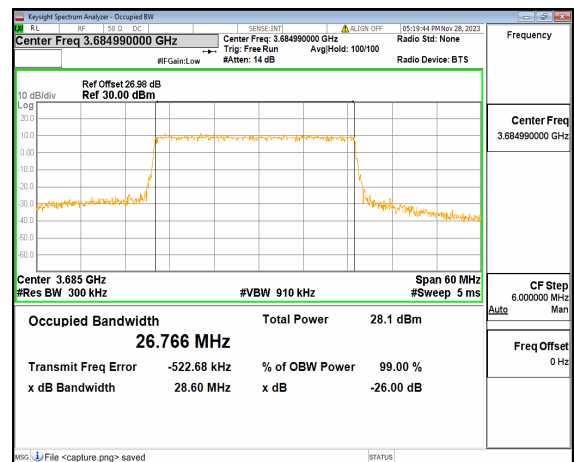

n48 30M DFT-s-OFDM 256QAM Outer\_Full Mid

n48 30M CP-OFDM QPSK Outer\_Full Mid

n48 30M DFT-s-OFDM BPSK Outer\_Full High

n48 30M DFT-s-OFDM QPSK Outer\_Full High

n48 30M DFT-s-OFDM 16QAM Outer\_Full High

n48 30M DFT-s-OFDM 64QAM Outer\_Full High