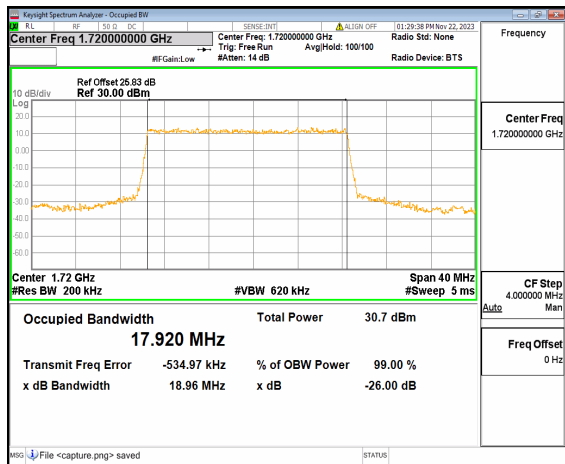

n66 20M DFT-s-OFDM BPSK Outer_Full Low