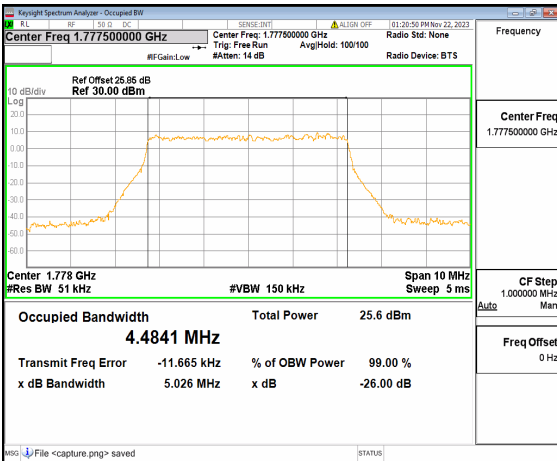

n66 5M DFT-s-OFDM 256QAM Outer_Full High