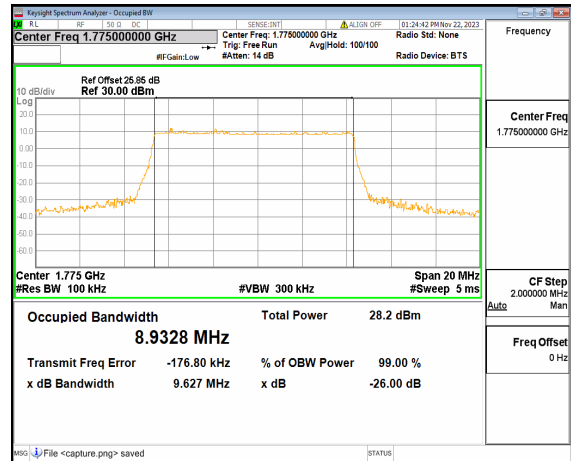

n66 10M DFT-s-OFDM 64QAM Outer_Full
High