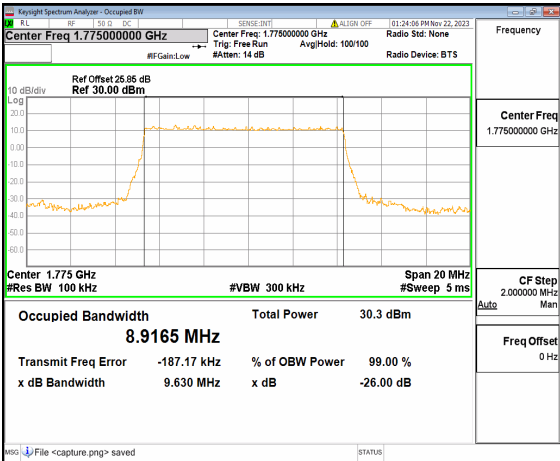

n66 10M DFT-s-OFDM QPSK Outer\_Full Mid

n66 10M DFT-s-OFDM 16QAM Outer\_Full Mid

n66 10M DFT-s-OFDM 64QAM Outer\_Full Mid

n66 10M DFT-s-OFDM 256QAM Outer\_Full  
Mid

n66 10M CP-OFDM QPSK Outer\_Full  
Mid