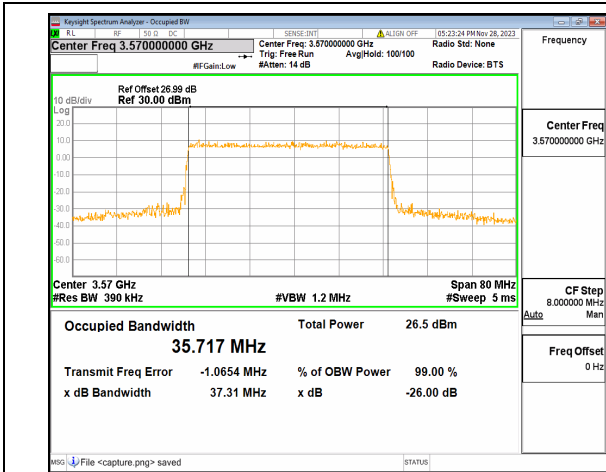

n48 30M DFT-s-OFDM 256QAM Outer\_Full High

n48 30M CP-OFDM QPSK Outer\_Full High

n48 40M DFT-s-OFDM BPSK Outer\_Full Low

n48 40M DFT-s-OFDM QPSK Outer\_Full Low

n48 40M DFT-s-OFDM 16QAM Outer\_Full Low

n48 40M DFT-s-OFDM 64QAM Outer\_Full Low