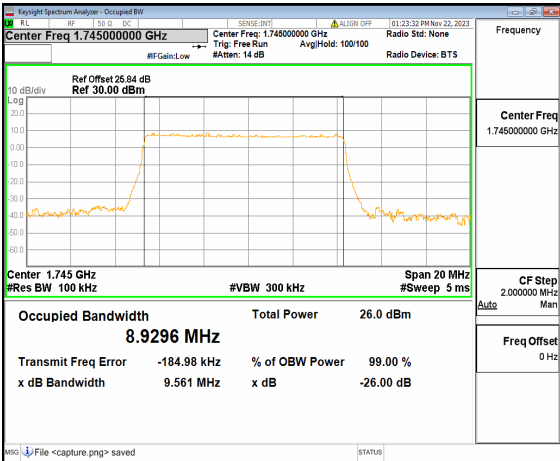

n66 10M DFT-s-OFDM QPSK Outer\_Full Mid

n66 10M DFT-s-OFDM 16QAM Outer\_Full Mid

n66 10M DFT-s-OFDM 64QAM Outer\_Full Mid

n66 10M DFT-s-OFDM 256QAM Outer\_Full  
Mid

n66 10M CP-OFDM QPSK Outer\_Full  
Mid