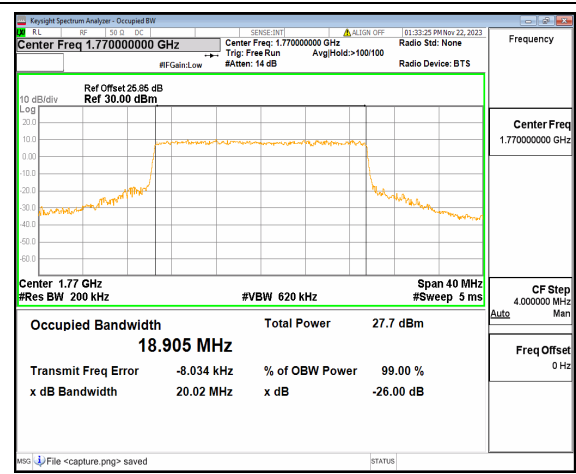

n66 20M CP-OFDM QPSK Outer_Full High