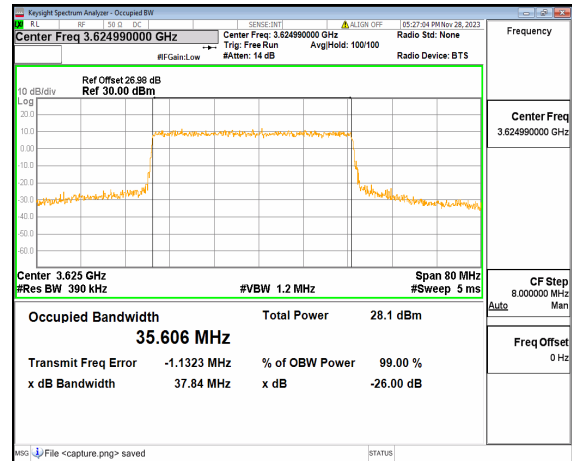

n48 40M CP-OFDM QPSK Outer_Full Mid