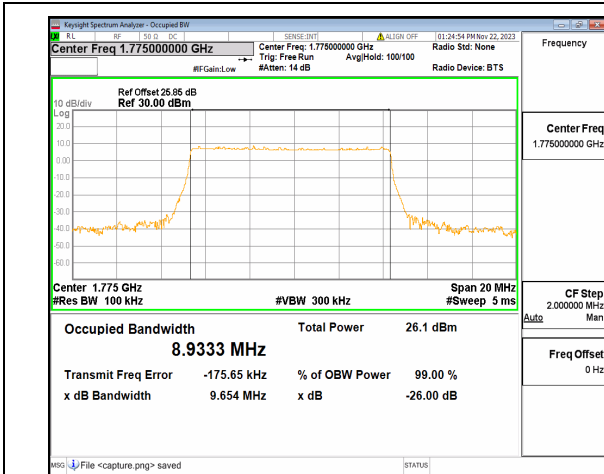

n66 10M DFT-s-OFDM BPSK Outer\_Full High

n66 10M DFT-s-OFDM QPSK Outer\_Full High

n66 10M DFT-s-OFDM 16QAM Outer\_Full  
High

n66 10M DFT-s-OFDM 64QAM Outer\_Full  
High

n66 10M DFT-s-OFDM 256QAM Outer\_Full High