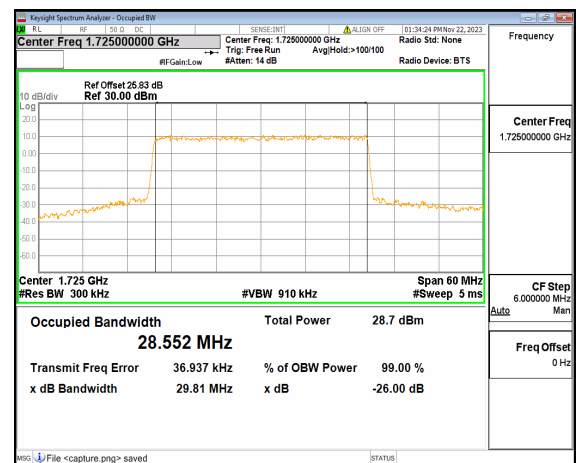

n66 30M DFT-s-OFDM 64QAM Outer_Full Low