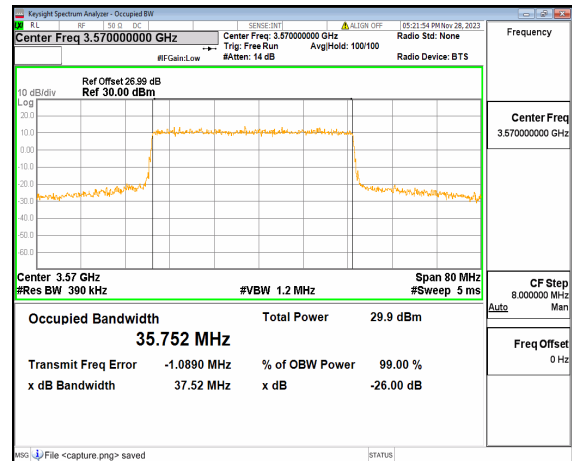

n48 40M DFT-s-OFDM QPSK Outer_Full Low