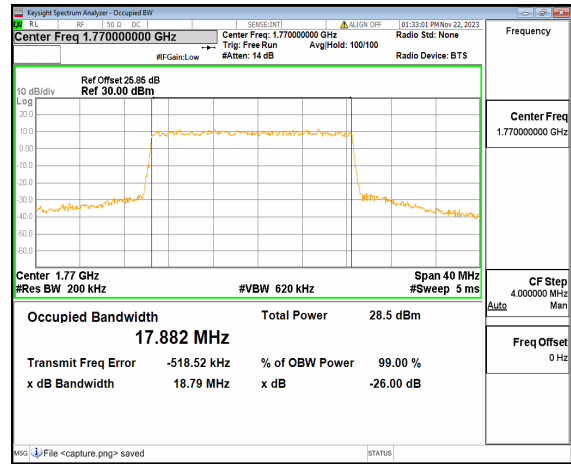

n66 20M DFT-s-OFDM 256QAM Outer\_Full  
Mid

n66 20M CP-OFDM QPSK Outer\_Full  
Mid

n66 20M DFT-s-OFDM BPSK Outer\_Full High

n66 20M DFT-s-OFDM QPSK Outer\_Full High

n66 20M DFT-s-OFDM 16QAM Outer\_Full  
High