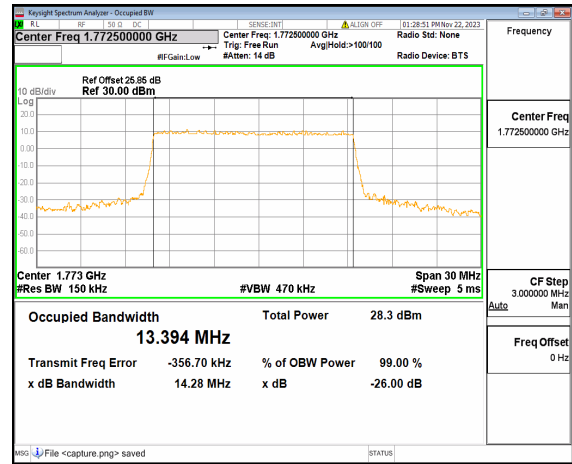

n66 15M CP-OFDM QPSK Outer\_Full  
Mid

n66 15M DFT-s-OFDM BPSK Outer\_Full High

n66 15M DFT-s-OFDM QPSK Outer\_Full High

n66 15M DFT-s-OFDM 16QAM Outer\_Full  
High

n66 15M DFT-s-OFDM 64QAM Outer\_Full  
High