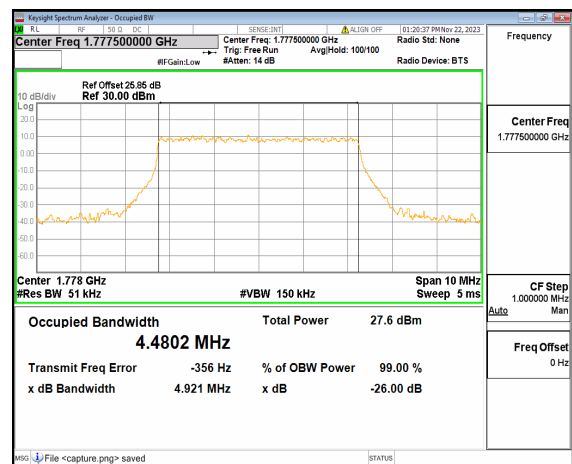

n66 5M DFT-s-OFDM 64QAM Outer_Full High