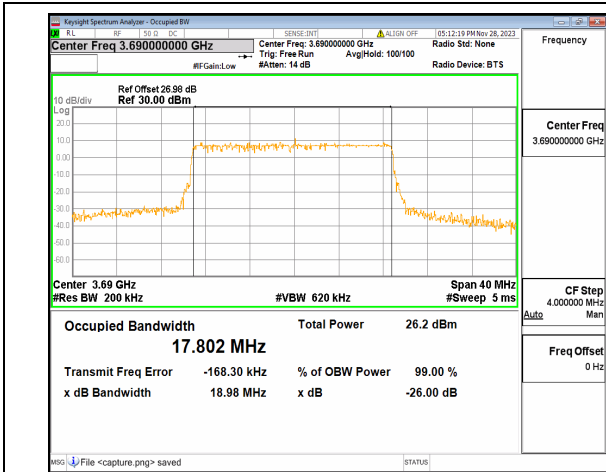

n48 20M DFT-s-OFDM 256QAM Outer\_Full Mid

n48 20M CP-OFDM QPSK Outer\_Full Mid

n48 20M DFT-s-OFDM BPSK Outer\_Full High

n48 20M DFT-s-OFDM QPSK Outer\_Full High

n48 20M DFT-s-OFDM 16QAM Outer\_Full High

n48 20M DFT-s-OFDM 64QAM Outer\_Full High