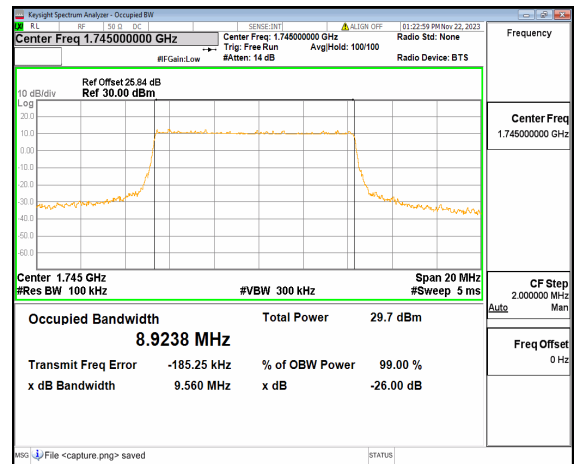

n66 10M DFT-s-OFDM QPSK Outer\_Full Low

n66 10M DFT-s-OFDM 16QAM Outer\_Full Low

n66 10M DFT-s-OFDM 64QAM Outer\_Full Low

n66 10M DFT-s-OFDM 256QAM Outer\_Full Low

n66 10M CP-OFDM QPSK Outer\_Full Low

n66 10M DFT-s-OFDM BPSK Outer\_Full Mid