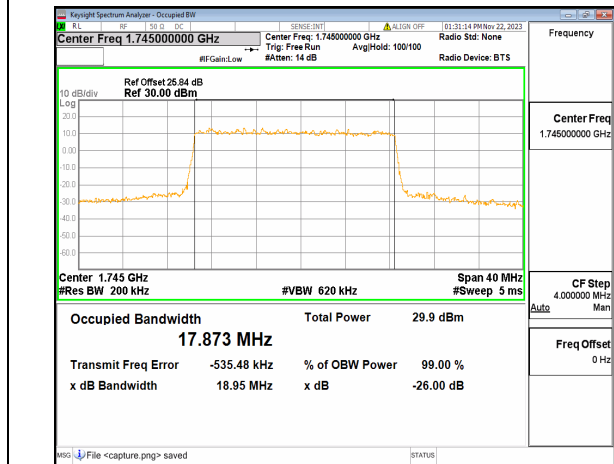

n66 20M DFT-s-OFDM QPSK Outer_Full Mid