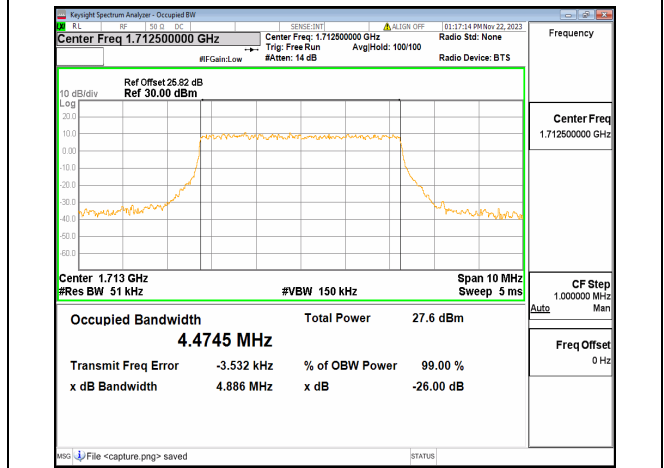

n66 5M DFT-s-OFDM 64QAM Outer_Full Low