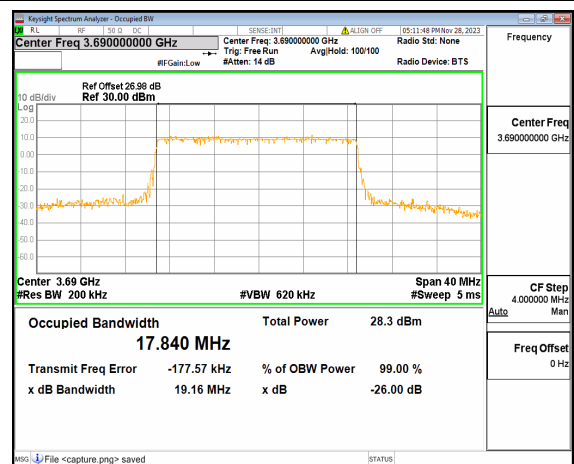

n48 20M DFT-s-OFDM 256QAM Outer\_Full Mid

n48 20M CP-OFDM QPSK Outer\_Full Mid

n48 20M DFT-s-OFDM BPSK Outer\_Full High

n48 20M DFT-s-OFDM QPSK Outer\_Full High

n48 20M DFT-s-OFDM 16QAM Outer\_Full High

n48 20M DFT-s-OFDM 64QAM Outer\_Full High