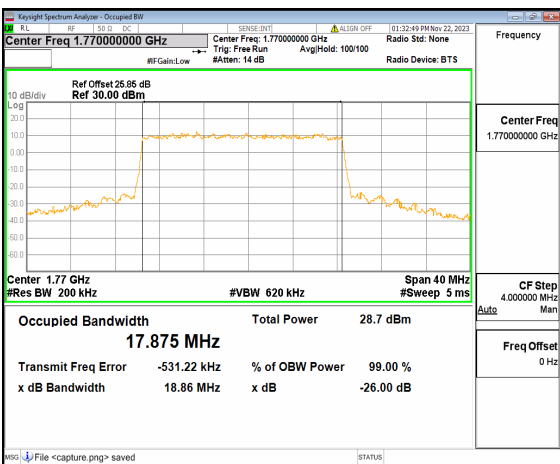

n66 20M DFT-s-OFDM 256QAM Outer\_Full  
Mid

n66 20M CP-OFDM QPSK Outer\_Full  
Mid

n66 20M DFT-s-OFDM BPSK Outer\_Full High

n66 20M DFT-s-OFDM QPSK Outer\_Full High

n66 20M DFT-s-OFDM 16QAM Outer\_Full  
High