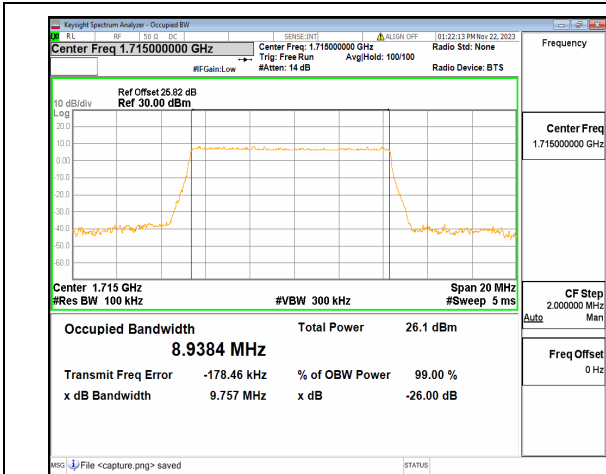

n66 10M DFT-s-OFDM 256QAM Outer_Full Low