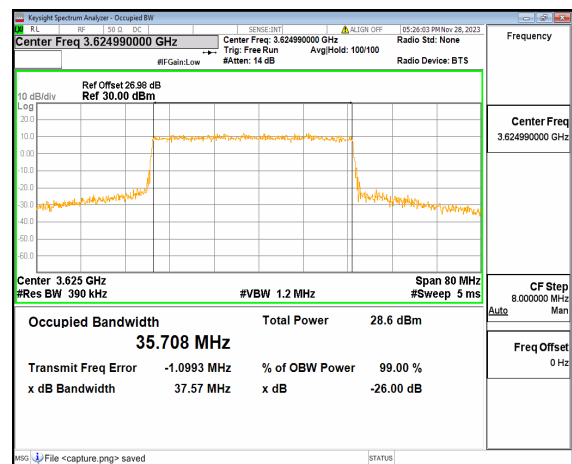

n48 40M DFT-s-OFDM 256QAM Outer\_Full Low

n48 40M CP-OFDM QPSK Outer\_Full Low

n48 40M DFT-s-OFDM BPSK Outer\_Full Mid

n48 40M DFT-s-OFDM QPSK Outer\_Full Mid

n48 40M DFT-s-OFDM 16QAM Outer\_Full Mid

n48 40M DFT-s-OFDM 64QAM Outer\_Full Mid