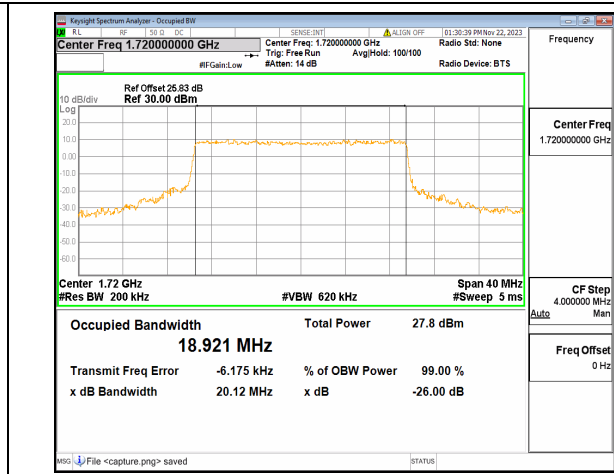

n66 20M CP-OFDM QPSK Outer_Full Low