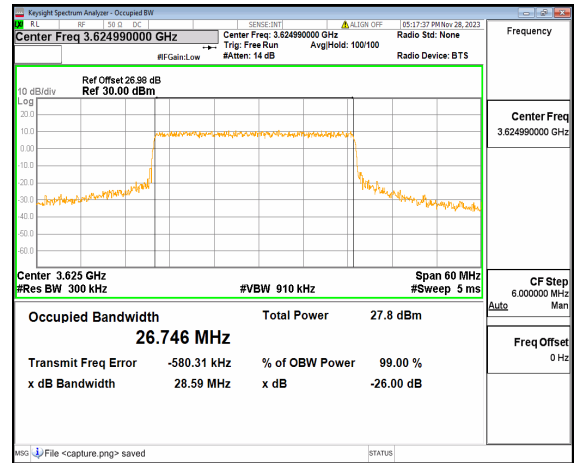

n48 30M CP-OFDM QPSK Outer_Full Mid