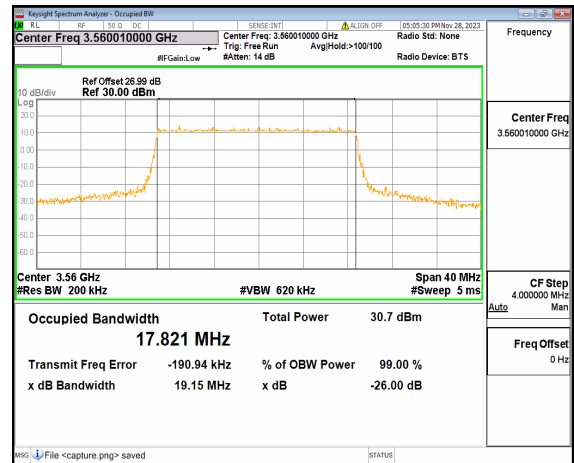

n48 20M DFT-s-OFDM QPSK Outer_Full Low