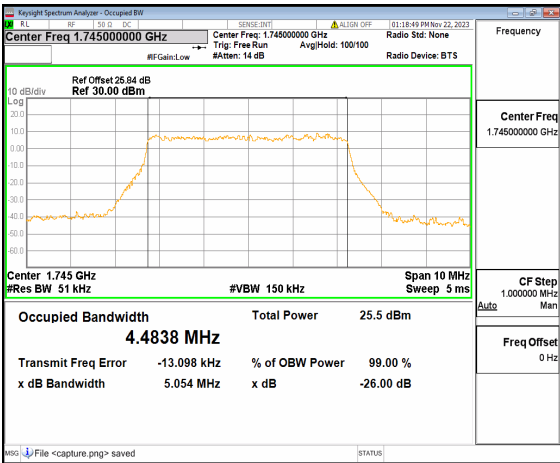

n66 5M DFT-s-OFDM 256QAM Outer_Full Mid