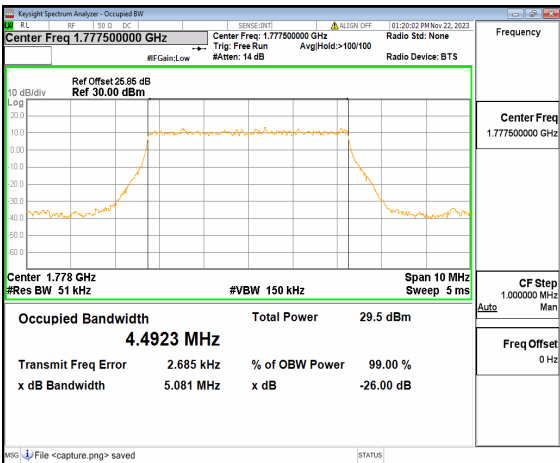

n66 5M DFT-s-OFDM QPSK Outer\_Full Mid

n66 5M DFT-s-OFDM 16QAM Outer\_Full Mid

n66 5M DFT-s-OFDM 64QAM Outer\_Full Mid

n66 5M DFT-s-OFDM 256QAM Outer\_Full Mid

n66 5M CP-OFDM QPSK Outer\_Full Mid

n66 5M DFT-s-OFDM BPSK Outer\_Full High