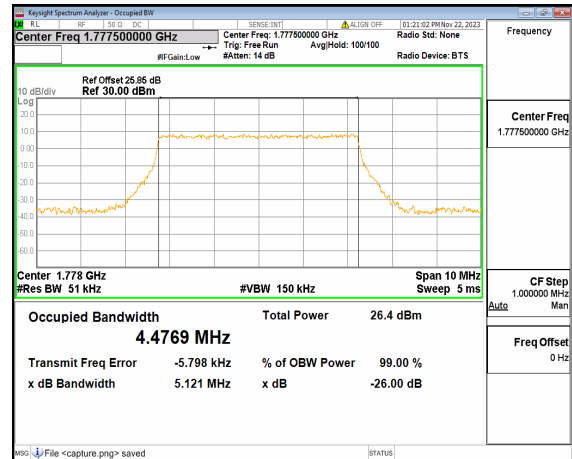

n66 5M DFT-s-OFDM QPSK Outer\_Full High

n66 5M DFT-s-OFDM 16QAM Outer\_Full High

n66 5M DFT-s-OFDM 64QAM Outer\_Full High

n66 5M DFT-s-OFDM 256QAM Outer\_Full High

n66 5M CP-OFDM QPSK Outer\_Full High

n66 10M DFT-s-OFDM BPSK Outer\_Full Low