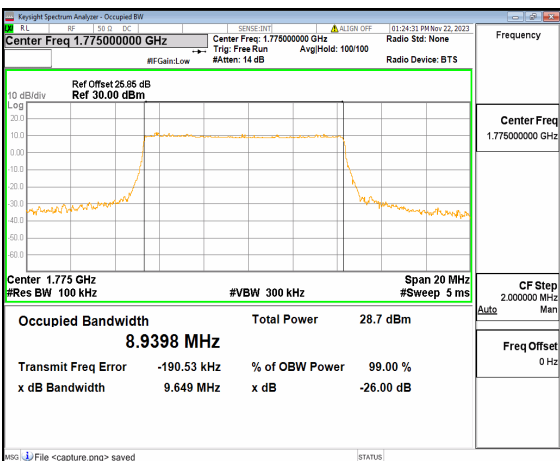

n66 10M DFT-s-OFDM 16QAM Outer_Full
High