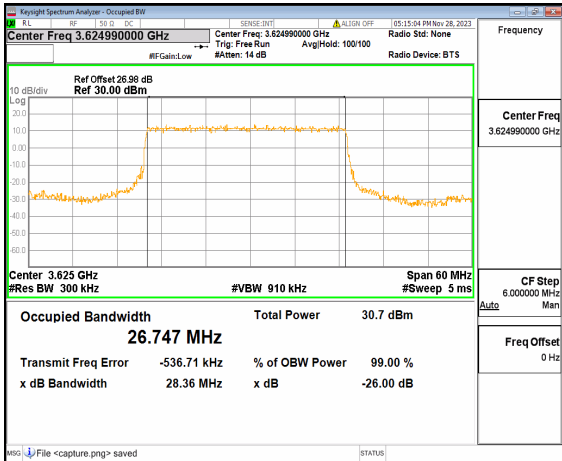

n48 30M DFT-s-OFDM BPSK Outer_Full Mid