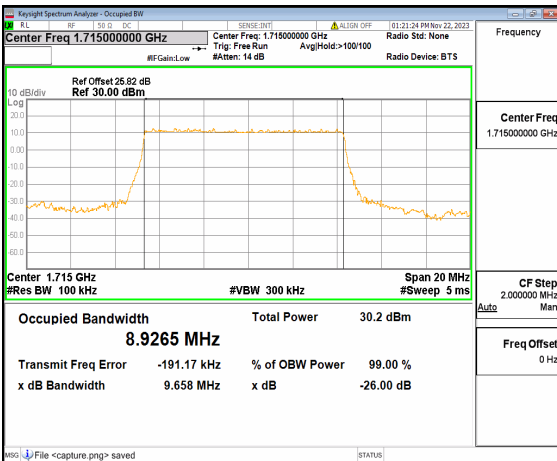

n66 5M DFT-s-OFDM QPSK Outer\_Full High

n66 5M DFT-s-OFDM 16QAM Outer\_Full High

n66 5M DFT-s-OFDM 64QAM Outer\_Full High

n66 5M DFT-s-OFDM 256QAM Outer\_Full High

n66 5M CP-OFDM QPSK Outer\_Full High

n66 10M DFT-s-OFDM BPSK Outer\_Full Low