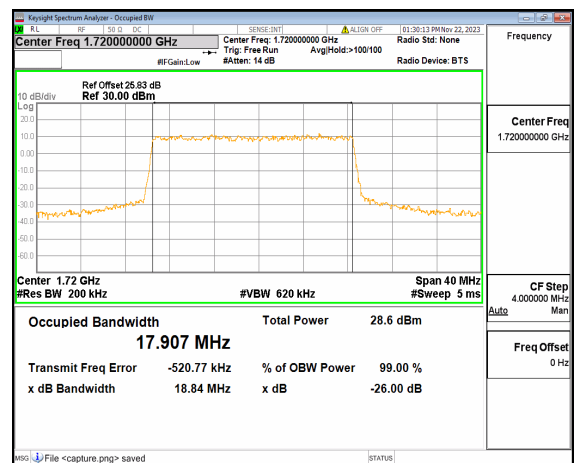

n66 15M DFT-s-OFDM 256QAM Outer\_Full High

n66 15M CP-OFDM QPSK Outer\_Full High

n66 20M DFT-s-OFDM BPSK Outer\_Full Low

n66 20M DFT-s-OFDM QPSK Outer\_Full Low

n66 20M DFT-s-OFDM 16QAM Outer\_Full Low

n66 20M DFT-s-OFDM 64QAM Outer\_Full Low