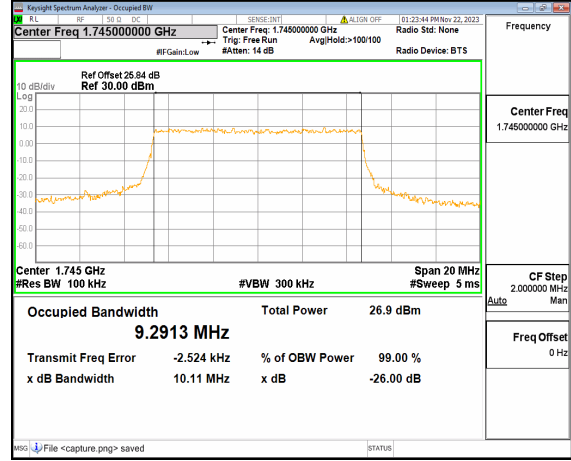

n66 10M DFT-s-OFDM QPSK Outer\_Full Mid

n66 10M DFT-s-OFDM 16QAM Outer\_Full Mid

n66 10M DFT-s-OFDM 64QAM Outer\_Full Mid

n66 10M DFT-s-OFDM 256QAM Outer\_Full  
Mid

n66 10M CP-OFDM QPSK Outer\_Full  
Mid