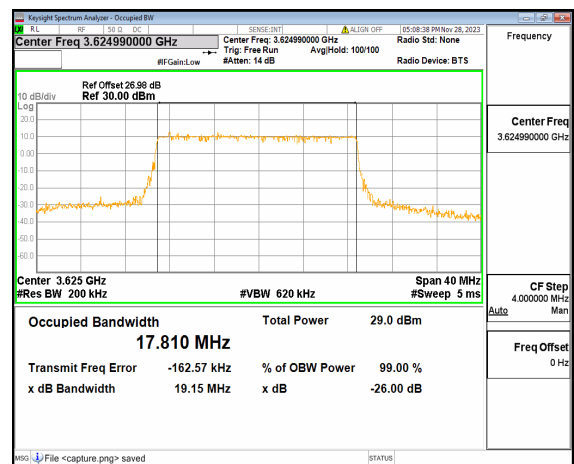

n48 20M DFT-s-OFDM 256QAM Outer\_Full Low

n48 20M CP-OFDM QPSK Outer\_Full Low

n48 20M DFT-s-OFDM BPSK Outer\_Full Mid

n48 20M DFT-s-OFDM QPSK Outer\_Full Mid

n48 20M DFT-s-OFDM 16QAM Outer\_Full Mid

n48 20M DFT-s-OFDM 64QAM Outer\_Full Mid