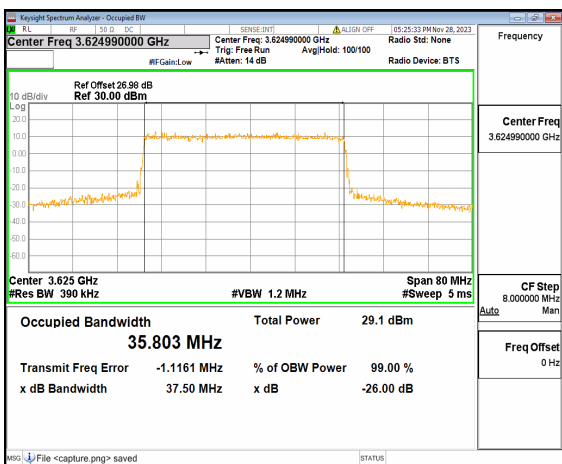

n48 40M DFT-s-OFDM 256QAM Outer\_Full Low

n48 40M CP-OFDM QPSK Outer\_Full Low

n48 40M DFT-s-OFDM BPSK Outer\_Full Mid

n48 40M DFT-s-OFDM QPSK Outer\_Full Mid

n48 40M DFT-s-OFDM 16QAM Outer\_Full Mid

n48 40M DFT-s-OFDM 64QAM Outer\_Full Mid