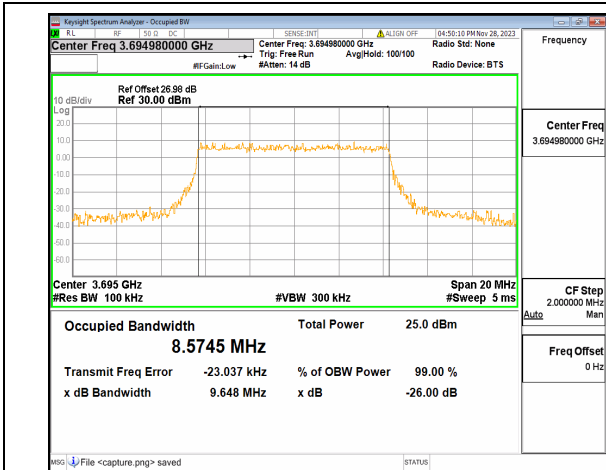

n48 10M DFT-s-OFDM 256QAM Outer\_Full Mid

n48 10M CP-OFDM QPSK Outer\_Full Mid

n48 10M DFT-s-OFDM BPSK Outer\_Full High

n48 10M DFT-s-OFDM QPSK Outer\_Full High

n48 10M DFT-s-OFDM 16QAM Outer\_Full High

n48 10M DFT-s-OFDM 64QAM Outer\_Full High