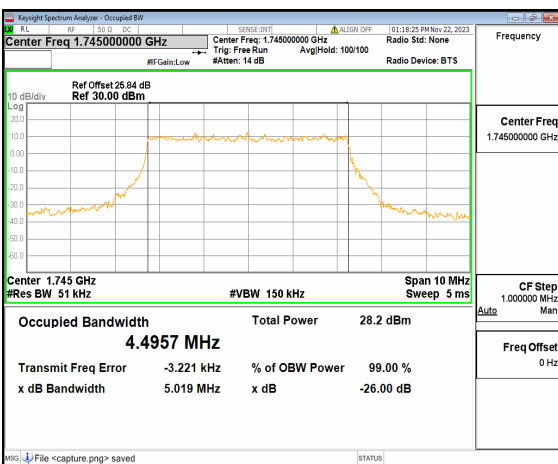

n66 5M DFT-s-OFDM 16QAM Outer_Full Mid