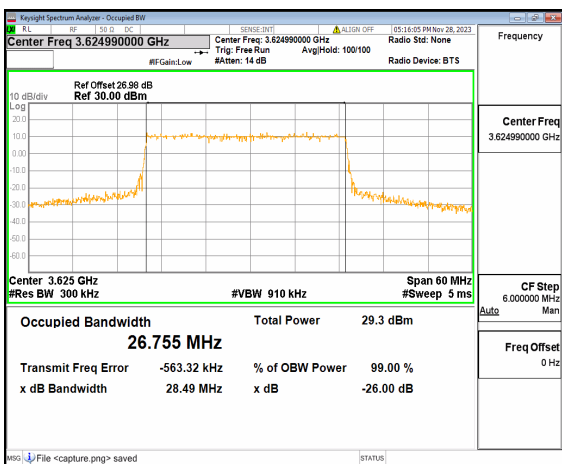

n48 30M DFT-s-OFDM 256QAM Outer\_Full Low

n48 30M CP-OFDM QPSK Outer\_Full Low

n48 30M DFT-s-OFDM BPSK Outer\_Full Mid

n48 30M DFT-s-OFDM QPSK Outer\_Full Mid

n48 30M DFT-s-OFDM 16QAM Outer\_Full Mid

n48 30M DFT-s-OFDM 64QAM Outer\_Full Mid