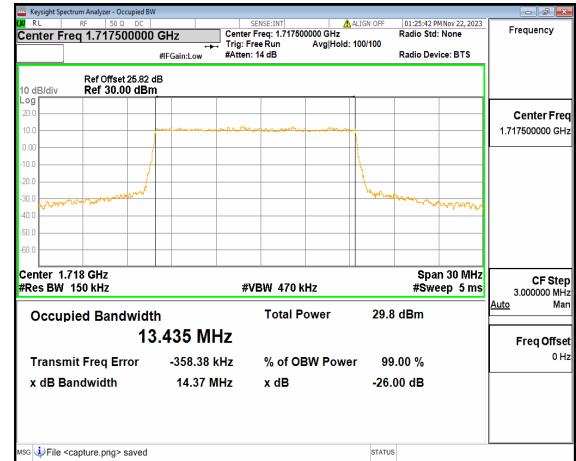

n66 15M DFT-s-OFDM QPSK Outer_Full Low