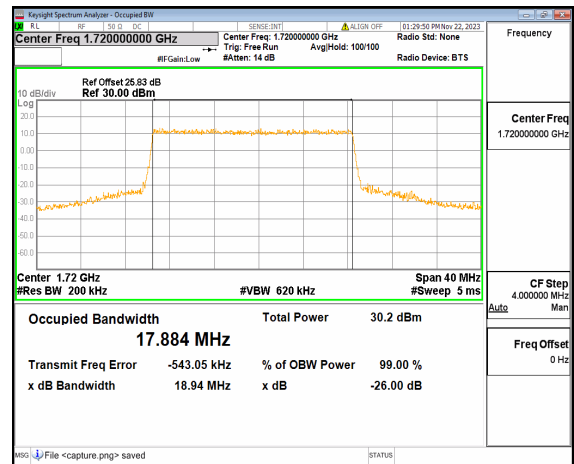

n66 20M DFT-s-OFDM QPSK Outer_Full Low