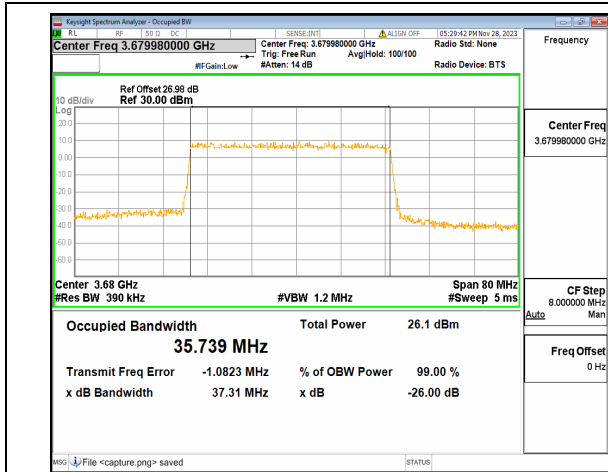

n48 40M DFT-s-OFDM 256QAM Outer\_Full High

n48 40M CP-OFDM QPSK Outer\_Full High

Band	SCS (KHz)	BW (MHz)	ARFCN	Modulation	RB	OBW (MHz)	26dB BW (MHz)	Verdict
n66	15	5	342500	DFT-s-OFDM PI/2 BPSK	25/0	4.491	5.070	PASS
n66	15	5	342500	DFT-s-OFDM QPSK	25/0	4.490	5.003	PASS
n66	15	5	342500	DFT-s-OFDM 16QAM	25/0	4.498	5.027	PASS
n66	15	5	342500	DFT-s-OFDM 64QAM	25/0	4.474	4.886	PASS
n66	15	5	342500	DFT-s-OFDM 256QAM	25/0	4.484	5.033	PASS
n66	15	5	342500	CP-OFDM QPSK	25/0	4.479	5.144	PASS
n66	15	5	349000	DFT-s-OFDM PI/2 BPSK	25/0	4.489	5.109	PASS
n66	15	5	349000	DFT-s-OFDM QPSK	25/0	4.488	4.987	PASS
n66	15	5	349000	DFT-s-OFDM 16QAM	25/0	4.496	5.019	PASS
n66	15	5	349000	DFT-s-OFDM 64QAM	25/0	4.477	4.901	PASS
n66	15	5	349000	DFT-s-OFDM 256QAM	25/0	4.484	5.054	PASS