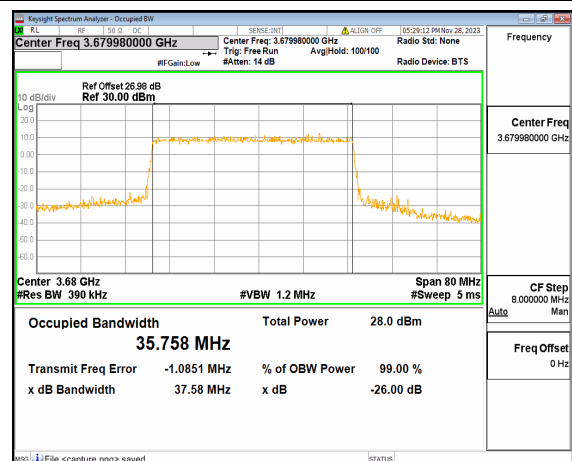

n48 40M DFT-s-OFDM 64QAM Outer_Full High