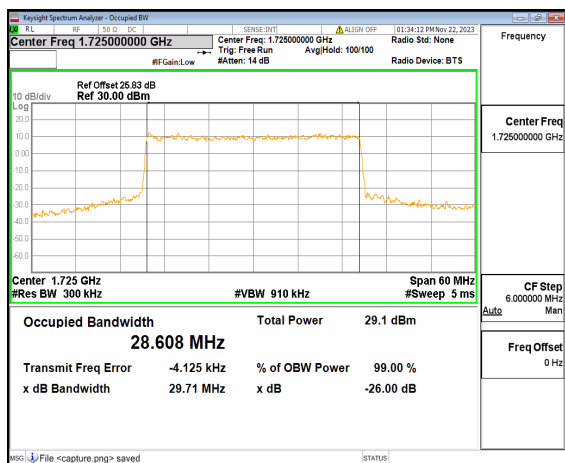

n66 20M DFT-s-OFDM 64QAM Outer\_Full  
High

n66 20M DFT-s-OFDM 256QAM Outer\_Full High

n66 20M CP-OFDM QPSK Outer\_Full High

n66 30M DFT-s-OFDM BPSK Outer\_Full Low

n66 30M DFT-s-OFDM QPSK Outer\_Full Low