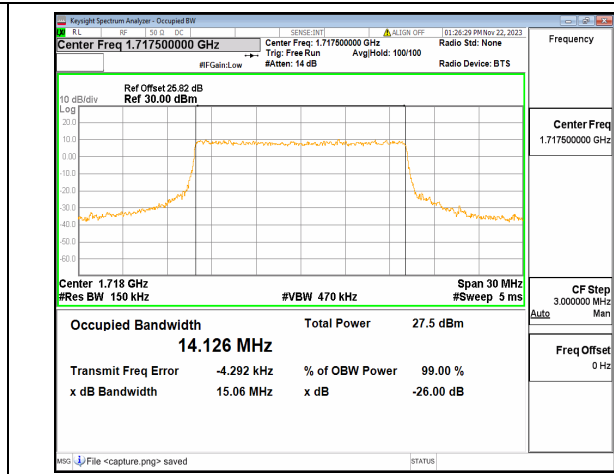

n66 10M CP-OFDM QPSK Outer\_Full High

n66 15M DFT-s-OFDM BPSK Outer\_Full Low

n66 15M DFT-s-OFDM QPSK Outer\_Full Low

n66 15M DFT-s-OFDM 16QAM Outer\_Full Low

n66 15M DFT-s-OFDM 64QAM Outer\_Full Low

n66 15M DFT-s-OFDM 256QAM Outer\_Full Low