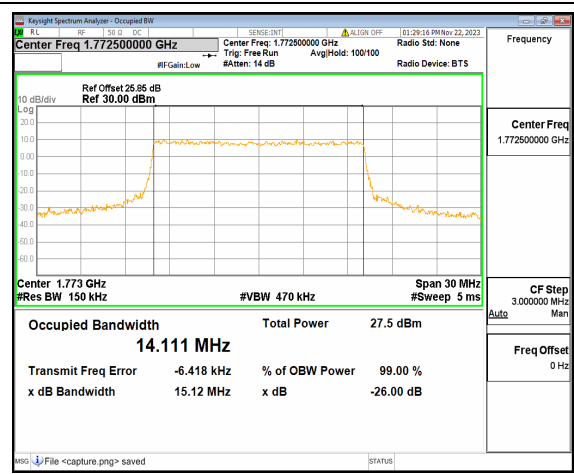

n66 15M CP-OFDM QPSK Outer_Full High