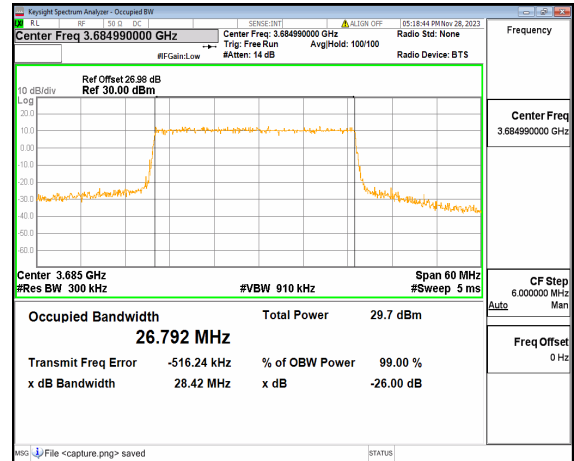

n48 30M DFT-s-OFDM QPSK Outer_Full High