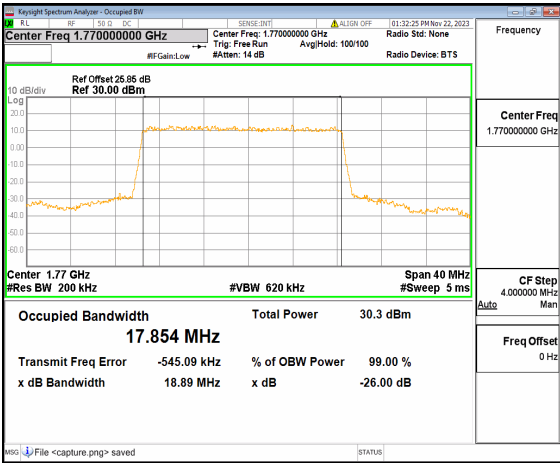

n66 20M DFT-s-OFDM BPSK Outer_Full High