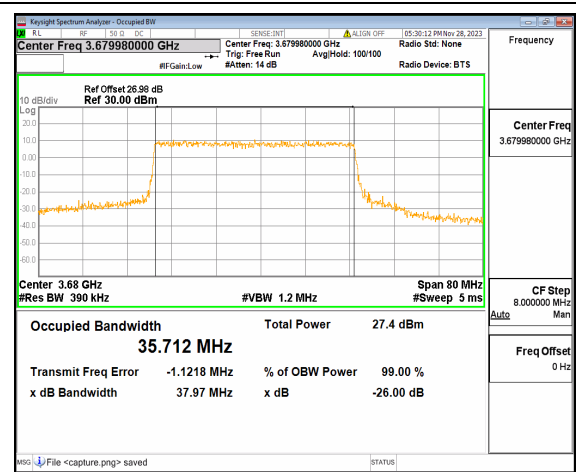

n48 40M DFT-s-OFDM 256QAM Outer\_Full High

n48 40M CP-OFDM QPSK Outer\_Full High

Band	SCS (KHz)	BW (MHz)	ARFCN	Modulation	RB	OBW (MHz)	26dB BW (MHz)	Verdict
n66	15	5	342500	DFT-s-OFDM PI/2 BPSK	25/0	4.491	5.070	PASS
n66	15	5	342500	DFT-s-OFDM QPSK	25/0	4.490	5.003	PASS
n66	15	5	342500	DFT-s-OFDM 16QAM	25/0	4.498	5.027	PASS
n66	15	5	342500	DFT-s-OFDM 64QAM	25/0	4.474	4.886	PASS
n66	15	5	342500	DFT-s-OFDM 256QAM	25/0	4.484	5.033	PASS
n66	15	5	342500	CP-OFDM QPSK	25/0	4.479	5.144	PASS
n66	15	5	349000	DFT-s-OFDM PI/2 BPSK	25/0	4.489	5.109	PASS
n66	15	5	349000	DFT-s-OFDM QPSK	25/0	4.488	4.987	PASS
n66	15	5	349000	DFT-s-OFDM 16QAM	25/0	4.496	5.019	PASS
n66	15	5	349000	DFT-s-OFDM 64QAM	25/0	4.477	4.901	PASS
n66	15	5	349000	DFT-s-OFDM 256QAM	25/0	4.484	5.054	PASS