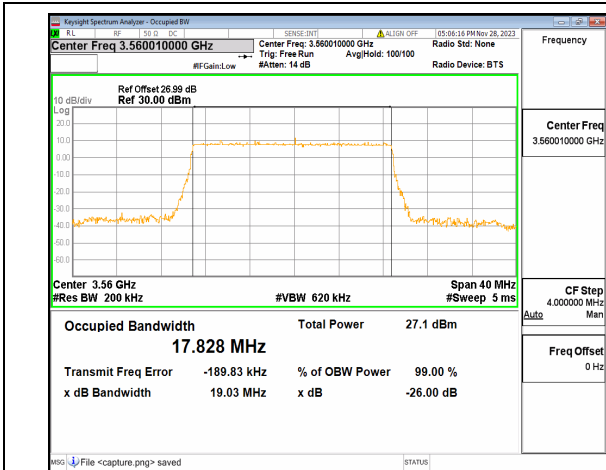

n48 10M DFT-s-OFDM 256QAM Outer\_Full High

n48 10M CP-OFDM QPSK Outer\_Full High

n48 20M DFT-s-OFDM BPSK Outer\_Full Low

n48 20M DFT-s-OFDM QPSK Outer\_Full Low

n48 20M DFT-s-OFDM 16QAM Outer\_Full Low

n48 20M DFT-s-OFDM 64QAM Outer\_Full Low