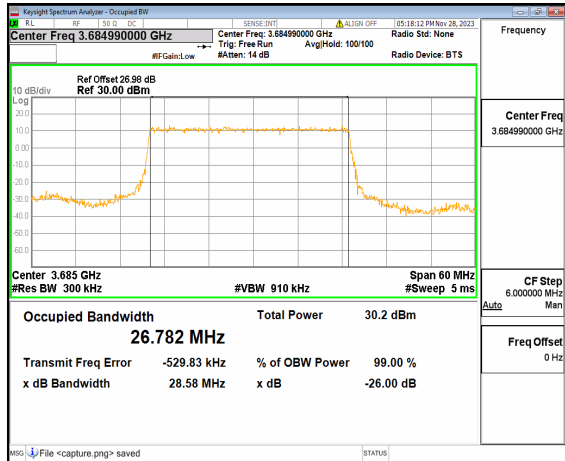

n48 30M DFT-s-OFDM BPSK Outer_Full High