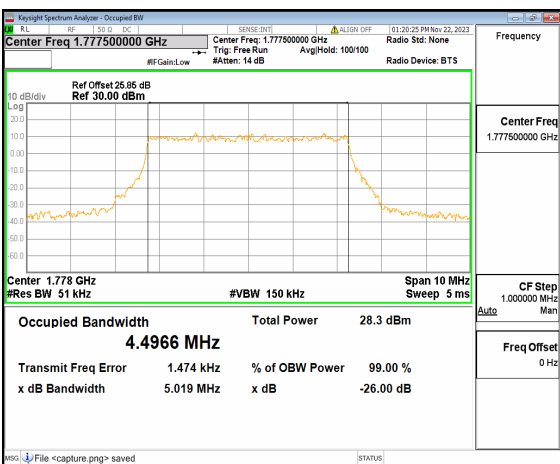

n66 5M DFT-s-OFDM 16QAM Outer_Full High