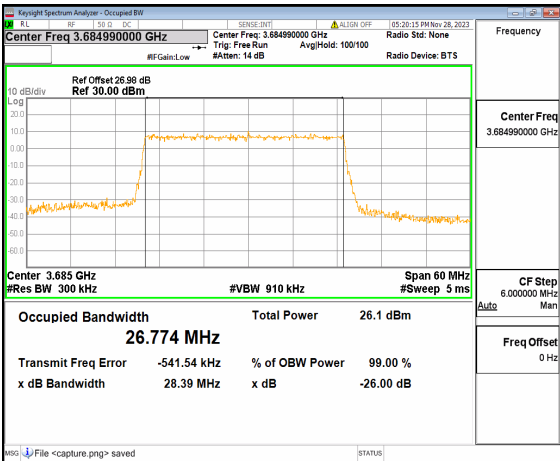

n48 30M DFT-s-OFDM 256QAM Outer\_Full Mid

n48 30M CP-OFDM QPSK Outer\_Full Mid

n48 30M DFT-s-OFDM BPSK Outer\_Full High

n48 30M DFT-s-OFDM QPSK Outer\_Full High

n48 30M DFT-s-OFDM 16QAM Outer\_Full High

n48 30M DFT-s-OFDM 64QAM Outer\_Full High