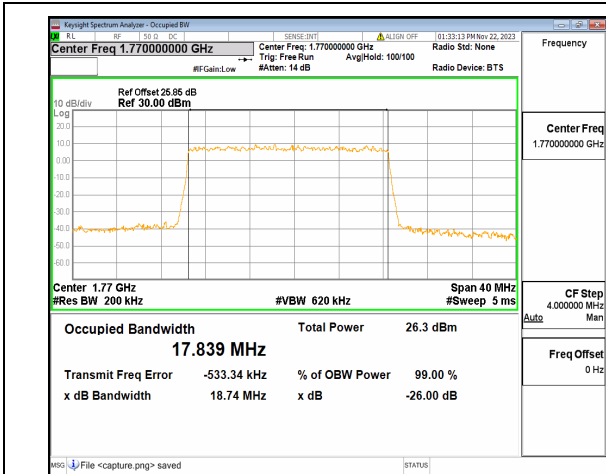

n66 20M DFT-s-OFDM 256QAM Outer_Full High