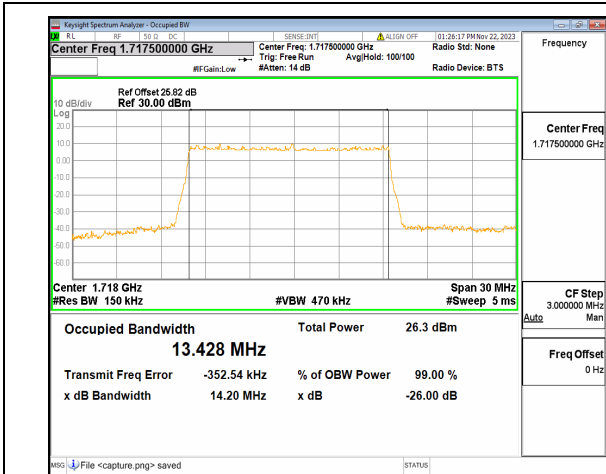

n66 10M CP-OFDM QPSK Outer\_Full High

n66 15M DFT-s-OFDM BPSK Outer\_Full Low

n66 15M DFT-s-OFDM QPSK Outer\_Full Low

n66 15M DFT-s-OFDM 16QAM Outer\_Full Low

n66 15M DFT-s-OFDM 64QAM Outer\_Full Low

n66 15M DFT-s-OFDM 256QAM Outer\_Full Low