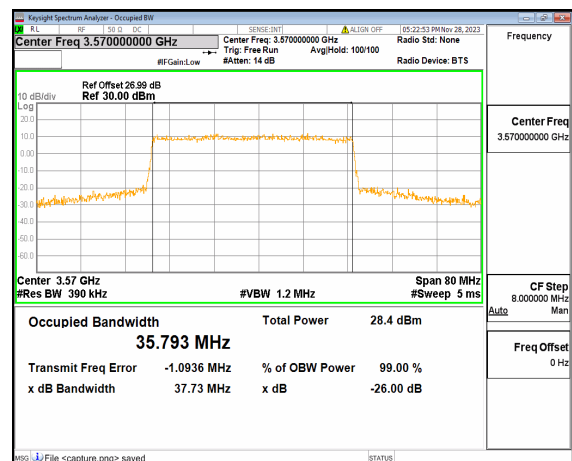

n48 30M DFT-s-OFDM 256QAM Outer\_Full High

n48 30M CP-OFDM QPSK Outer\_Full High

n48 40M DFT-s-OFDM BPSK Outer\_Full Low

n48 40M DFT-s-OFDM QPSK Outer\_Full Low

n48 40M DFT-s-OFDM 16QAM Outer\_Full Low

n48 40M DFT-s-OFDM 64QAM Outer\_Full Low