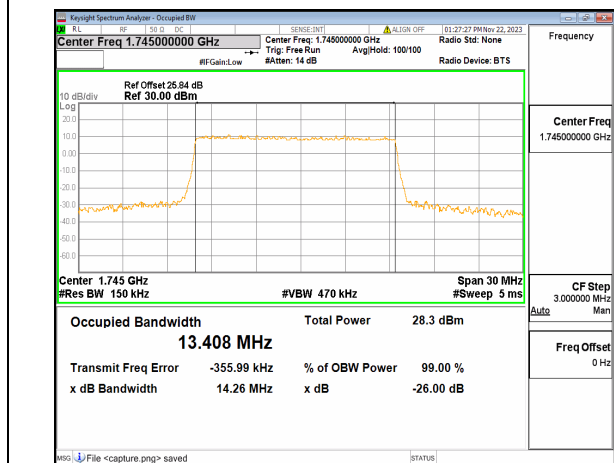

n66 15M CP-OFDM QPSK Outer\_Full Low

n66 15M DFT-s-OFDM BPSK Outer\_Full Mid

n66 15M DFT-s-OFDM QPSK Outer\_Full Mid

n66 15M DFT-s-OFDM 16QAM Outer\_Full Mid

n66 15M DFT-s-OFDM 64QAM Outer\_Full Mid

n66 15M DFT-s-OFDM 256QAM Outer\_Full  
Mid