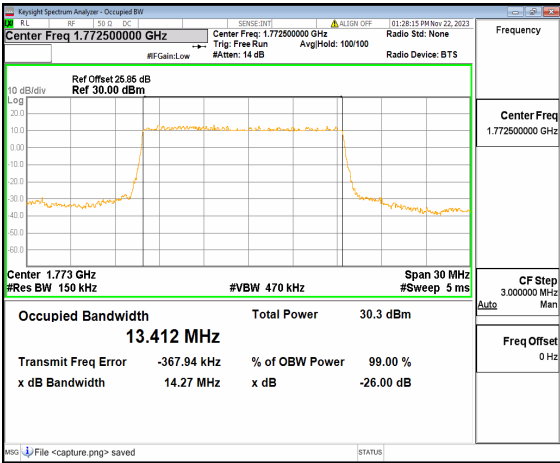

n66 15M DFT-s-OFDM BPSK Outer_Full High