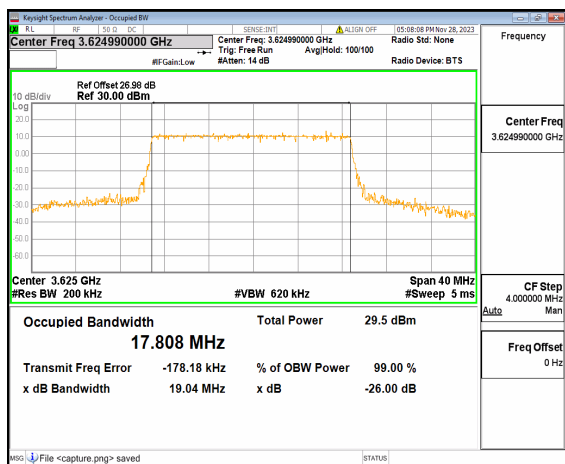

n48 20M DFT-s-OFDM 256QAM Outer\_Full Low

n48 20M CP-OFDM QPSK Outer\_Full Low

n48 20M DFT-s-OFDM BPSK Outer\_Full Mid

n48 20M DFT-s-OFDM QPSK Outer\_Full Mid

n48 20M DFT-s-OFDM 16QAM Outer\_Full Mid

n48 20M DFT-s-OFDM 64QAM Outer\_Full Mid