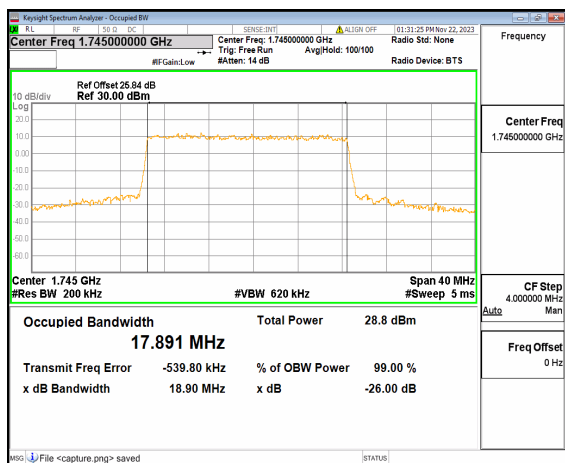

n66 20M DFT-s-OFDM 256QAM Outer\_Full Low

n66 20M CP-OFDM QPSK Outer\_Full Low

n66 20M DFT-s-OFDM BPSK Outer\_Full Mid

n66 20M DFT-s-OFDM QPSK Outer\_Full Mid

n66 20M DFT-s-OFDM 16QAM Outer\_Full Mid

n66 20M DFT-s-OFDM 64QAM Outer\_Full Mid