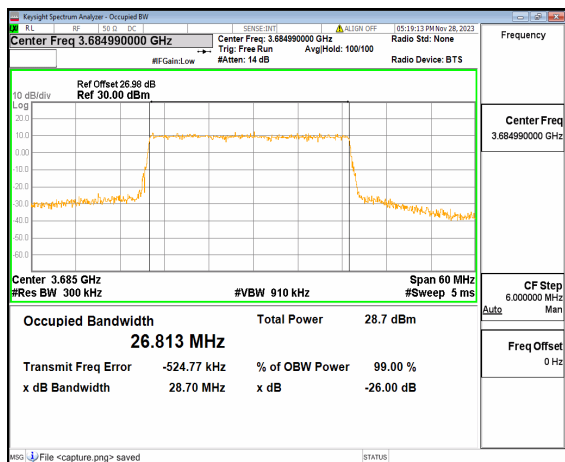

n48 30M DFT-s-OFDM 256QAM Outer\_Full Mid

n48 30M CP-OFDM QPSK Outer\_Full Mid

n48 30M DFT-s-OFDM BPSK Outer\_Full High

n48 30M DFT-s-OFDM QPSK Outer\_Full High

n48 30M DFT-s-OFDM 16QAM Outer\_Full High

n48 30M DFT-s-OFDM 64QAM Outer\_Full High