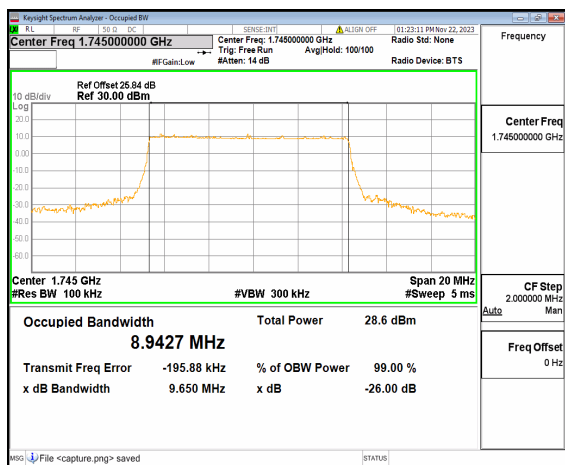

n66 10M DFT-s-OFDM 16QAM Outer_Full Mid