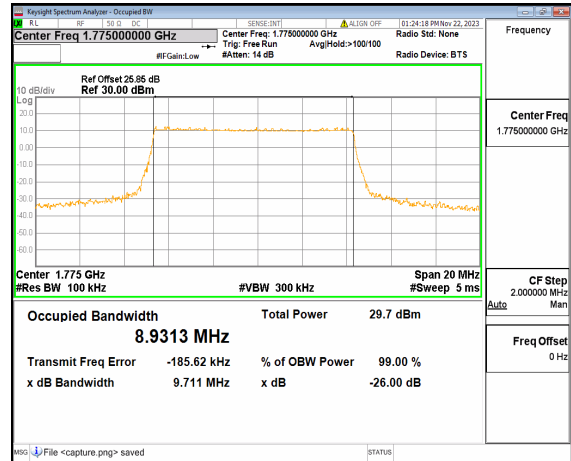

n66 10M DFT-s-OFDM QPSK Outer_Full High