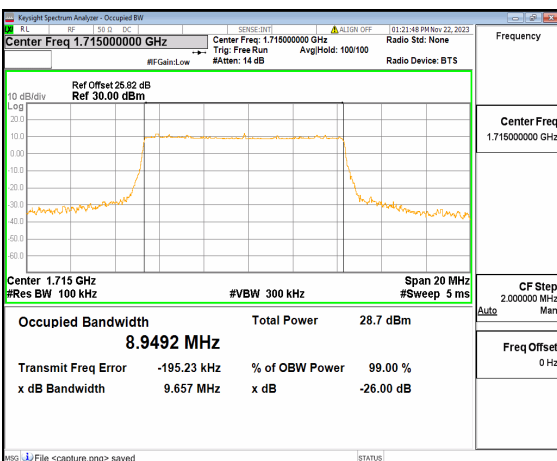

n66 10M DFT-s-OFDM 16QAM Outer_Full Low