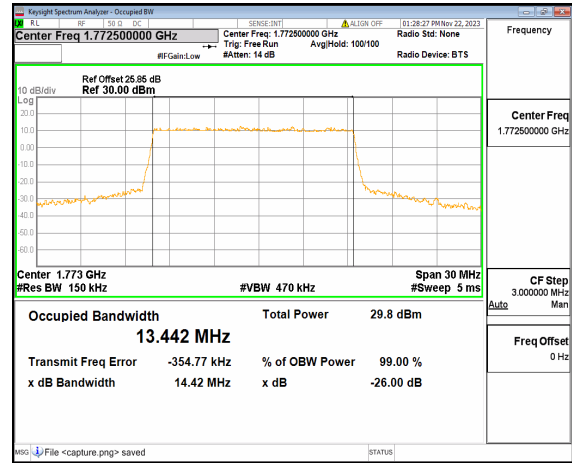

n66 15M DFT-s-OFDM QPSK Outer_Full High