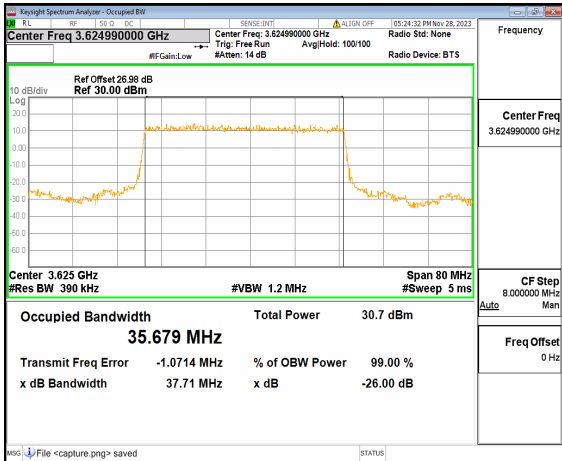

n48 40M DFT-s-OFDM BPSK Outer_Full Mid