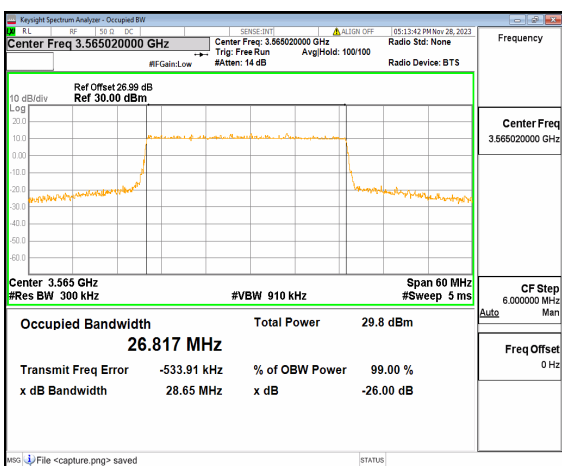

n48 20M DFT-s-OFDM 256QAM Outer\_Full High

n48 20M CP-OFDM QPSK Outer\_Full High

n48 30M DFT-s-OFDM BPSK Outer\_Full Low

n48 30M DFT-s-OFDM QPSK Outer\_Full Low

n48 30M DFT-s-OFDM 16QAM Outer\_Full Low

n48 30M DFT-s-OFDM 64QAM Outer\_Full Low