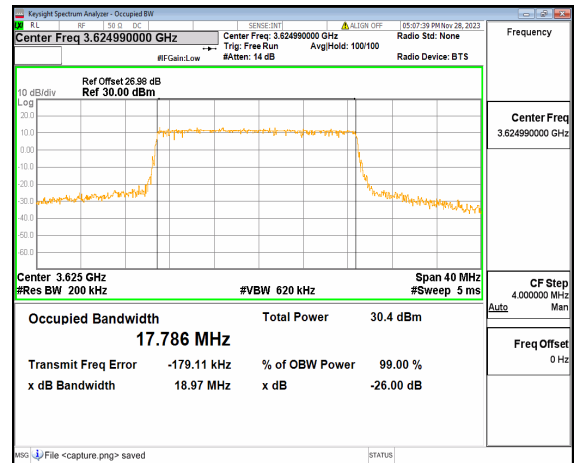

n48 20M DFT-s-OFDM QPSK Outer_Full Mid