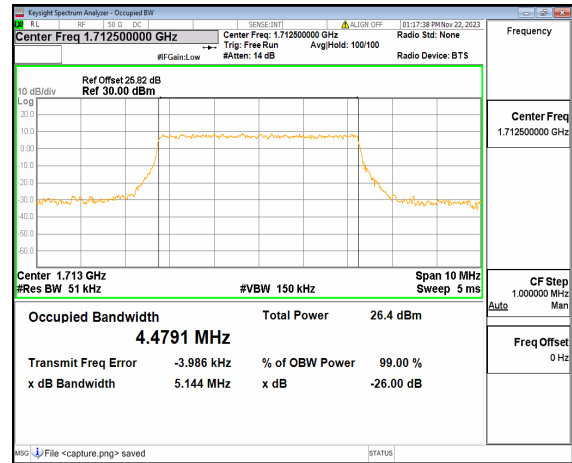

n66 5M CP-OFDM QPSK Outer_Full Low