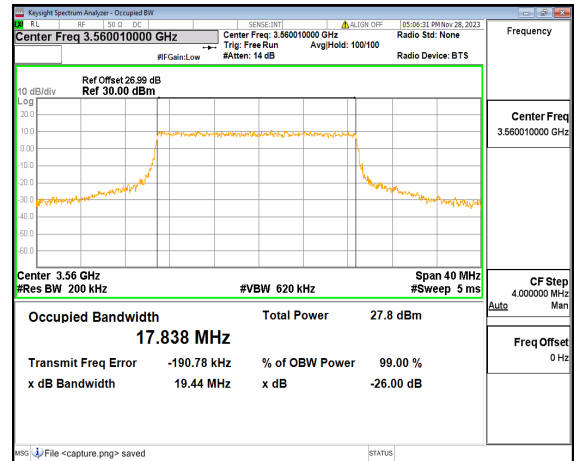

n48 20M CP-OFDM QPSK Outer_Full Low