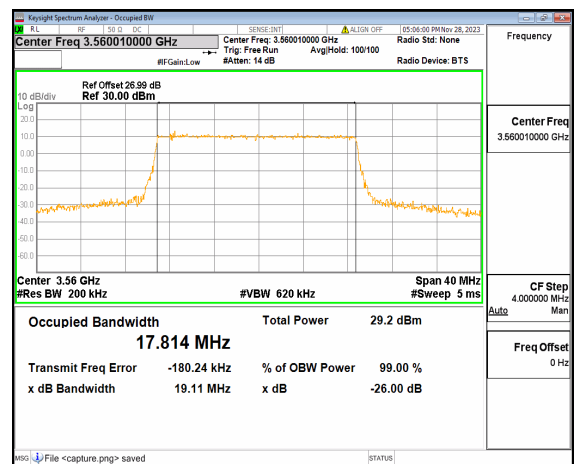

n48 10M DFT-s-OFDM 256QAM Outer\_Full High

n48 10M CP-OFDM QPSK Outer\_Full High

n48 20M DFT-s-OFDM BPSK Outer\_Full Low

n48 20M DFT-s-OFDM QPSK Outer\_Full Low

n48 20M DFT-s-OFDM 16QAM Outer\_Full Low

n48 20M DFT-s-OFDM 64QAM Outer\_Full Low