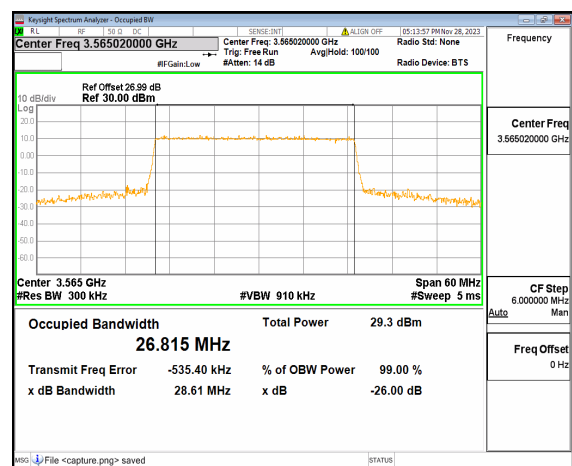

n48 20M DFT-s-OFDM 256QAM Outer\_Full High

n48 20M CP-OFDM QPSK Outer\_Full High

n48 30M DFT-s-OFDM BPSK Outer\_Full Low

n48 30M DFT-s-OFDM QPSK Outer\_Full Low

n48 30M DFT-s-OFDM 16QAM Outer\_Full Low

n48 30M DFT-s-OFDM 64QAM Outer\_Full Low