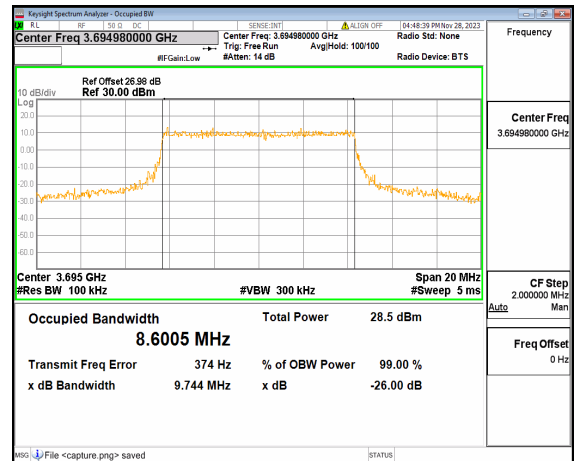

n48 10M DFT-s-OFDM 256QAM Outer\_Full Mid

n48 10M CP-OFDM QPSK Outer\_Full Mid

n48 10M DFT-s-OFDM BPSK Outer\_Full High

n48 10M DFT-s-OFDM QPSK Outer\_Full High

n48 10M DFT-s-OFDM 16QAM Outer\_Full High

n48 10M DFT-s-OFDM 64QAM Outer\_Full High