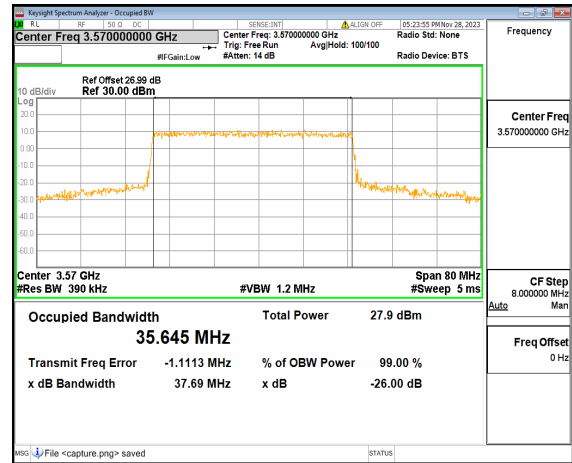

n48 40M CP-OFDM QPSK Outer_Full Low