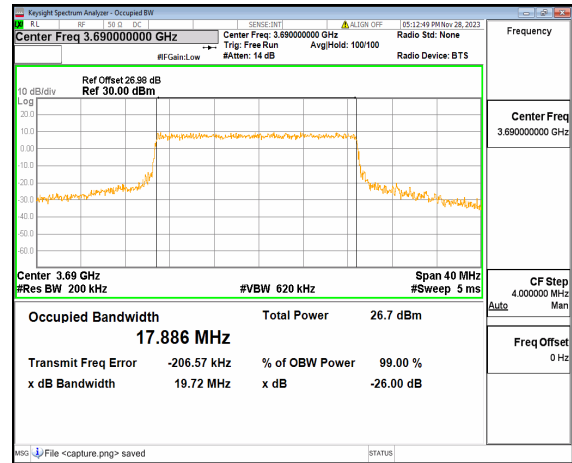

n48 20M CP-OFDM QPSK Outer_Full High