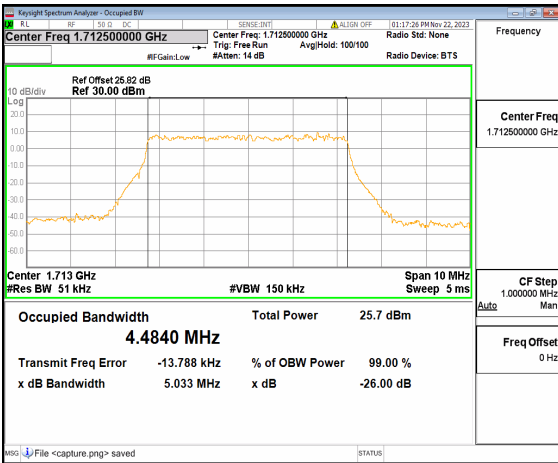

n66 5M DFT-s-OFDM 256QAM Outer_Full Low