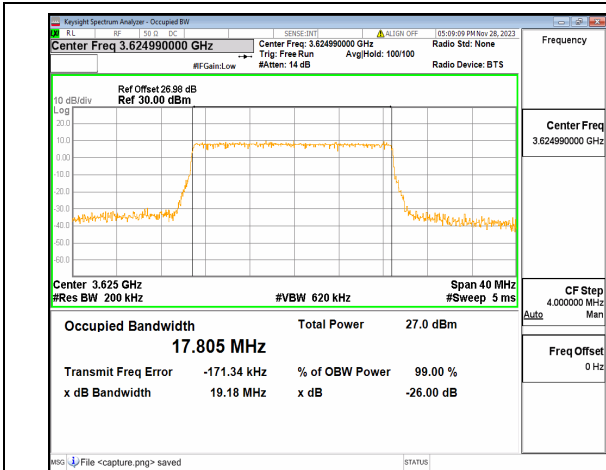

n48 20M DFT-s-OFDM 256QAM Outer\_Full Low

n48 20M CP-OFDM QPSK Outer\_Full Low

n48 20M DFT-s-OFDM BPSK Outer\_Full Mid

n48 20M DFT-s-OFDM QPSK Outer\_Full Mid

n48 20M DFT-s-OFDM 16QAM Outer\_Full Mid

n48 20M DFT-s-OFDM 64QAM Outer\_Full Mid