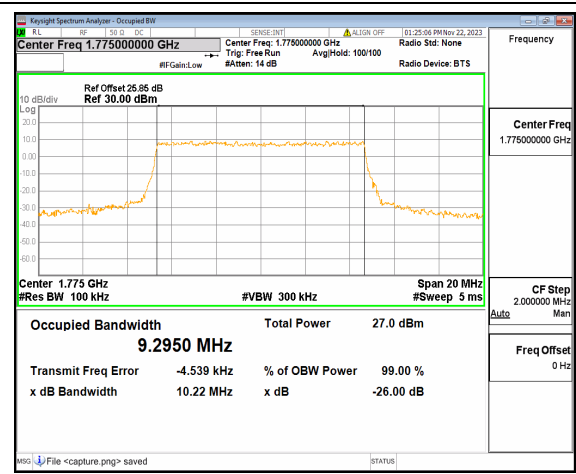

n66 10M DFT-s-OFDM BPSK Outer\_Full High

n66 10M DFT-s-OFDM QPSK Outer\_Full High

n66 10M DFT-s-OFDM 16QAM Outer\_Full  
High

n66 10M DFT-s-OFDM 64QAM Outer\_Full  
High

n66 10M DFT-s-OFDM 256QAM Outer\_Full High