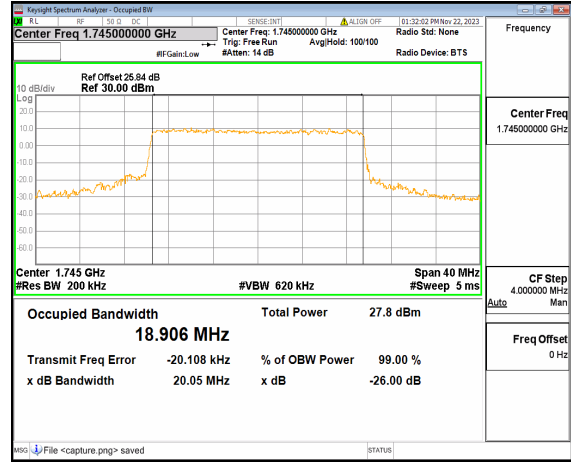

n66 20M CP-OFDM QPSK Outer_Full
Mid