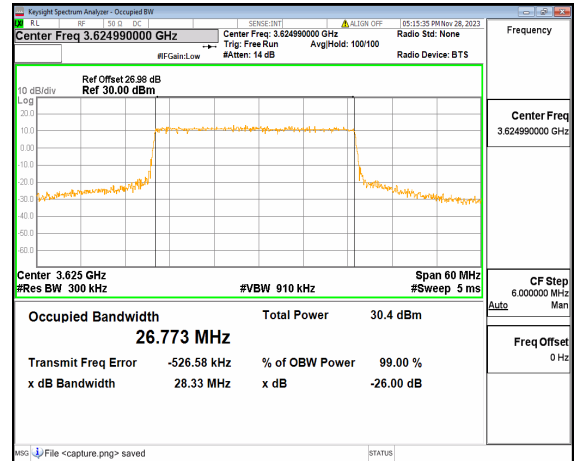

n48 30M DFT-s-OFDM QPSK Outer_Full Mid