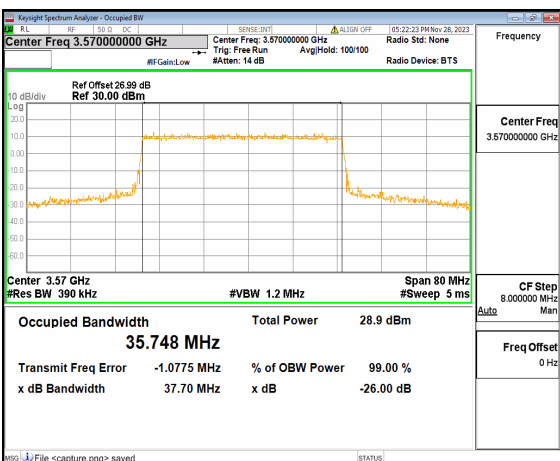

n48 30M DFT-s-OFDM 256QAM Outer\_Full High

n48 30M CP-OFDM QPSK Outer\_Full High

n48 40M DFT-s-OFDM BPSK Outer\_Full Low

n48 40M DFT-s-OFDM QPSK Outer\_Full Low

n48 40M DFT-s-OFDM 16QAM Outer\_Full Low

n48 40M DFT-s-OFDM 64QAM Outer\_Full Low