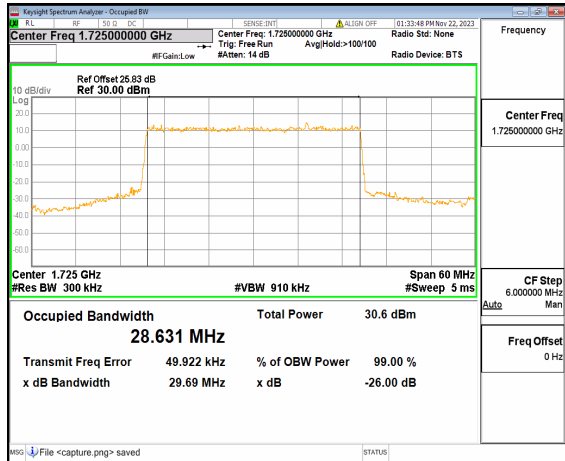

n66 30M DFT-s-OFDM BPSK Outer_Full Low