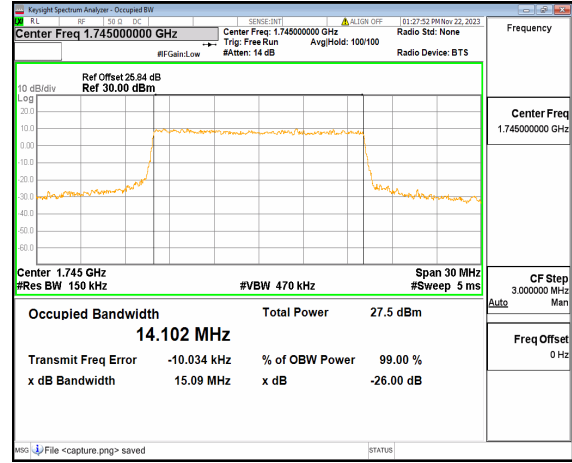

n66 15M CP-OFDM QPSK Outer\_Full Low

n66 15M DFT-s-OFDM BPSK Outer\_Full Mid

n66 15M DFT-s-OFDM QPSK Outer\_Full Mid

n66 15M DFT-s-OFDM 16QAM Outer\_Full Mid

n66 15M DFT-s-OFDM 64QAM Outer\_Full Mid

n66 15M DFT-s-OFDM 256QAM Outer\_Full  
Mid