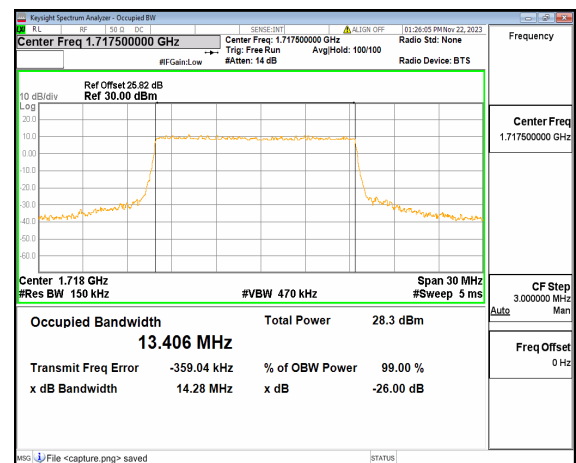

n66 10M CP-OFDM QPSK Outer\_Full High

n66 15M DFT-s-OFDM BPSK Outer\_Full Low

n66 15M DFT-s-OFDM QPSK Outer\_Full Low

n66 15M DFT-s-OFDM 16QAM Outer\_Full Low

n66 15M DFT-s-OFDM 64QAM Outer\_Full Low

n66 15M DFT-s-OFDM 256QAM Outer\_Full Low