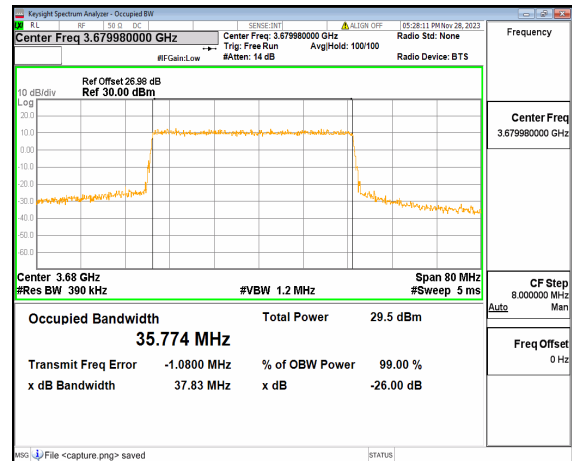

n48 40M DFT-s-OFDM QPSK Outer_Full High