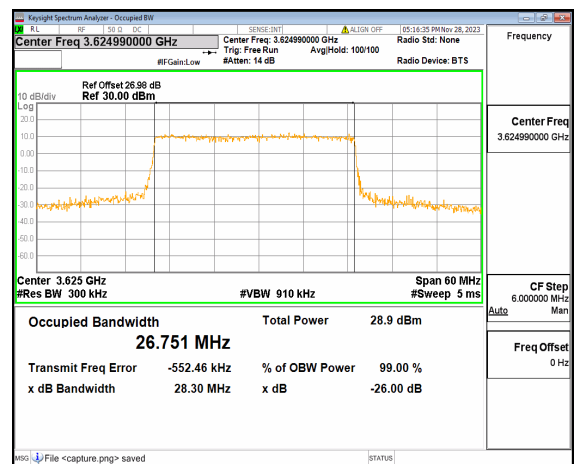

n48 30M DFT-s-OFDM 256QAM Outer\_Full Low

n48 30M CP-OFDM QPSK Outer\_Full Low

n48 30M DFT-s-OFDM BPSK Outer\_Full Mid

n48 30M DFT-s-OFDM QPSK Outer\_Full Mid

n48 30M DFT-s-OFDM 16QAM Outer\_Full Mid

n48 30M DFT-s-OFDM 64QAM Outer\_Full Mid