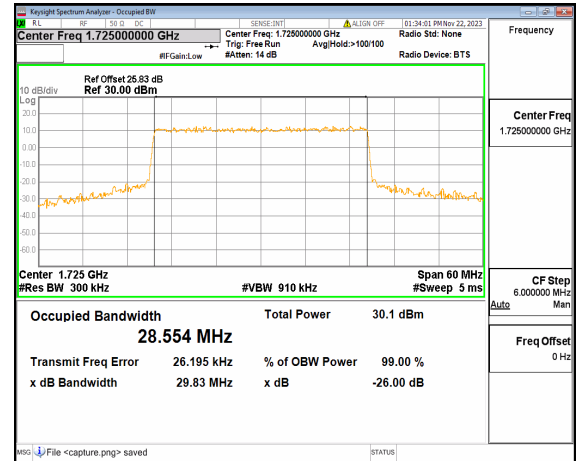

n66 20M DFT-s-OFDM 64QAM Outer\_Full  
High

n66 20M DFT-s-OFDM 256QAM Outer\_Full High

n66 20M CP-OFDM QPSK Outer\_Full High

n66 30M DFT-s-OFDM BPSK Outer\_Full Low

n66 30M DFT-s-OFDM QPSK Outer\_Full Low