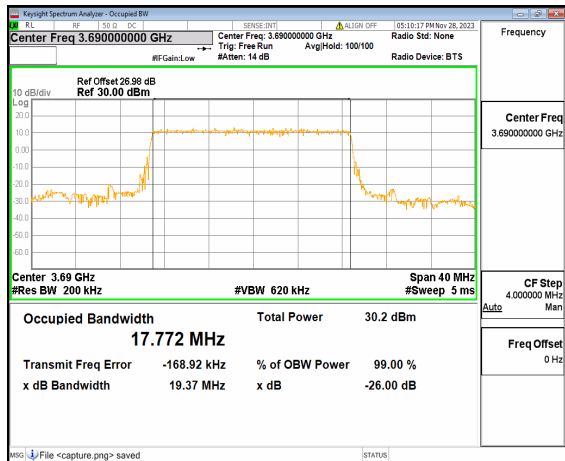

n48 20M DFT-s-OFDM BPSK Outer_Full High