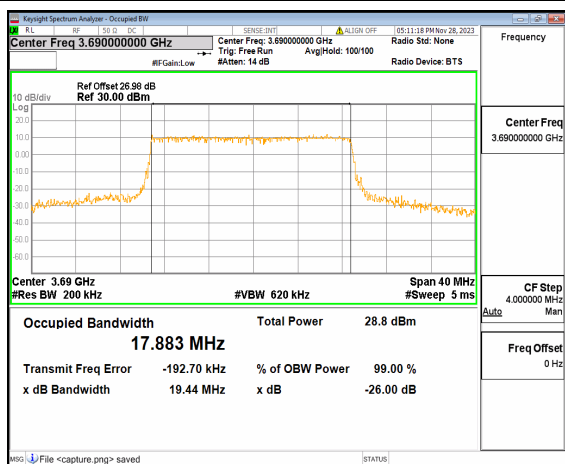

n48 20M DFT-s-OFDM 256QAM Outer\_Full Mid

n48 20M CP-OFDM QPSK Outer\_Full Mid

n48 20M DFT-s-OFDM BPSK Outer\_Full High

n48 20M DFT-s-OFDM QPSK Outer\_Full High

n48 20M DFT-s-OFDM 16QAM Outer\_Full High

n48 20M DFT-s-OFDM 64QAM Outer\_Full High