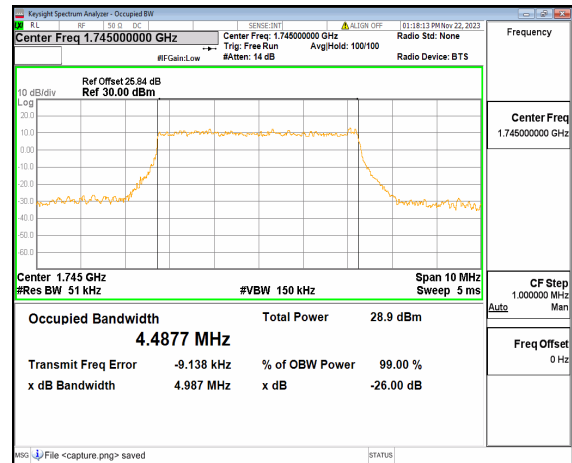

n66 5M DFT-s-OFDM QPSK Outer_Full Mid