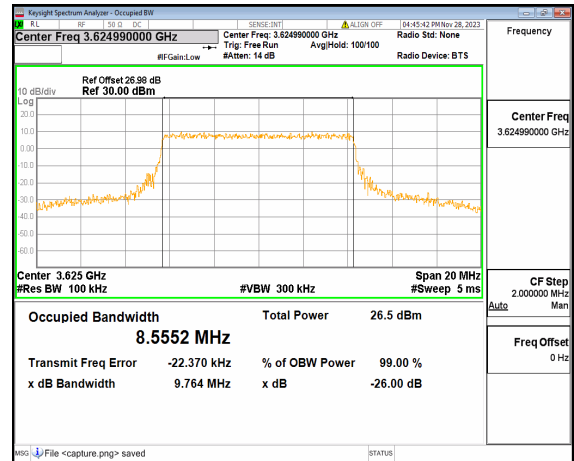

n48 10M DFT-s-OFDM 256QAM Outer\_Full Mid

n48 10M CP-OFDM QPSK Outer\_Full Mid

n48 10M DFT-s-OFDM BPSK Outer\_Full High

n48 10M DFT-s-OFDM QPSK Outer\_Full High

n48 10M DFT-s-OFDM 16QAM Outer\_Full High

n48 10M DFT-s-OFDM 64QAM Outer\_Full High