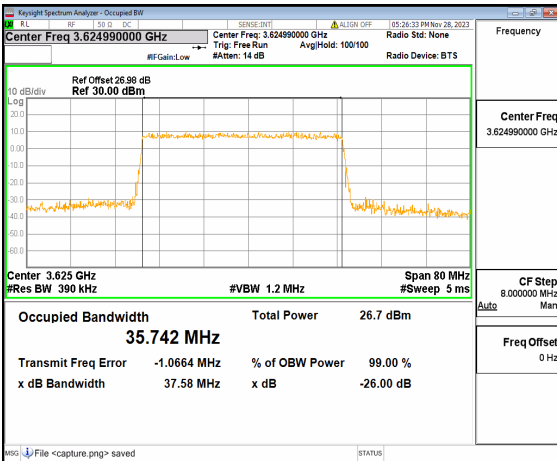

n48 40M DFT-s-OFDM 256QAM Outer\_Full Low

n48 40M CP-OFDM QPSK Outer\_Full Low

n48 40M DFT-s-OFDM BPSK Outer\_Full Mid

n48 40M DFT-s-OFDM QPSK Outer\_Full Mid

n48 40M DFT-s-OFDM 16QAM Outer\_Full Mid

n48 40M DFT-s-OFDM 64QAM Outer\_Full Mid