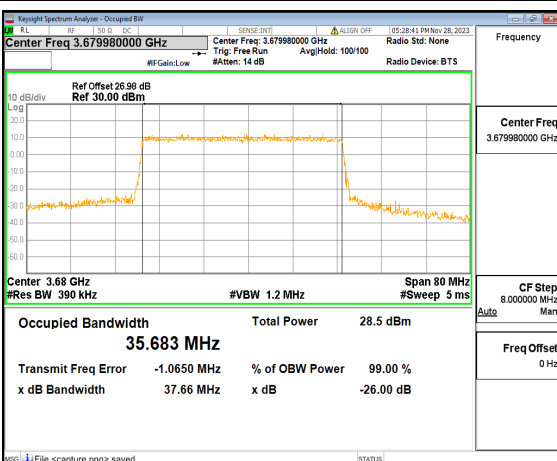

n48 40M DFT-s-OFDM 16QAM Outer_Full High