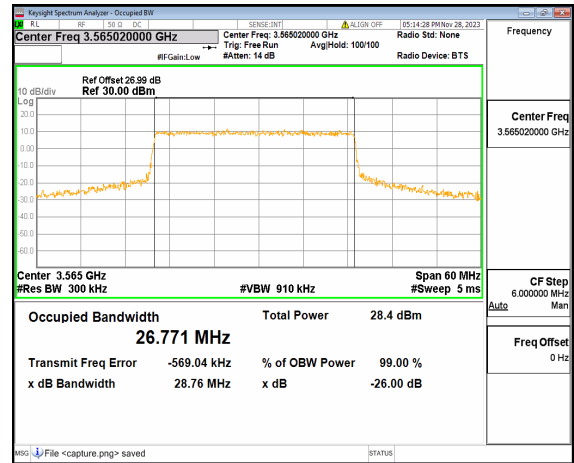

n48 30M CP-OFDM QPSK Outer_Full Low