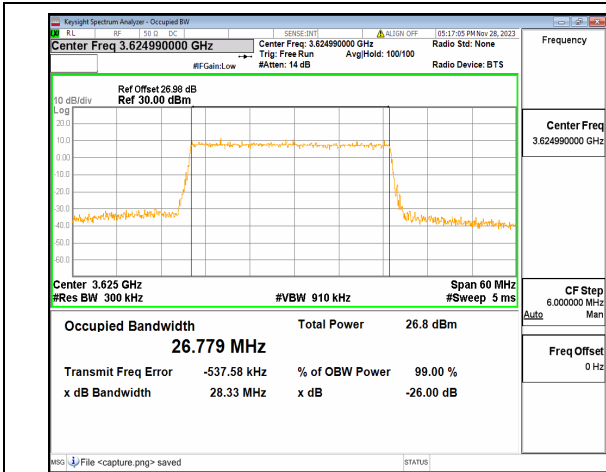

n48 30M DFT-s-OFDM 256QAM Outer\_Full Low

n48 30M CP-OFDM QPSK Outer\_Full Low

n48 30M DFT-s-OFDM BPSK Outer\_Full Mid

n48 30M DFT-s-OFDM QPSK Outer\_Full Mid

n48 30M DFT-s-OFDM 16QAM Outer\_Full Mid

n48 30M DFT-s-OFDM 64QAM Outer\_Full Mid