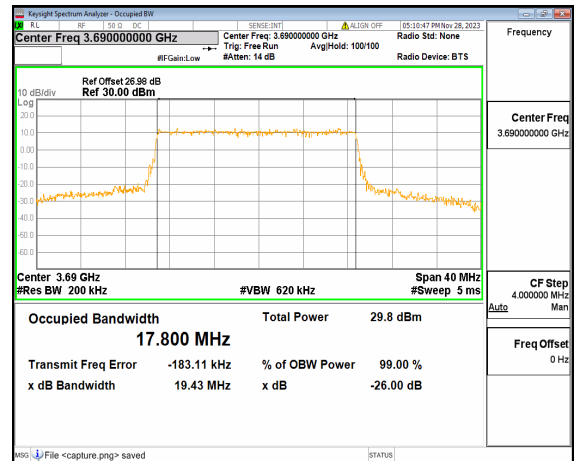

n48 20M DFT-s-OFDM QPSK Outer_Full High