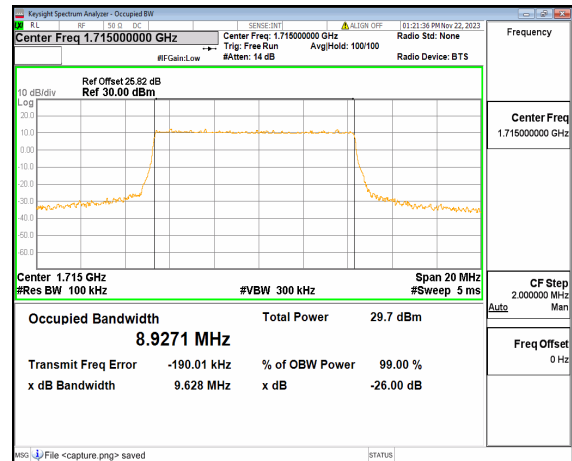

n66 5M DFT-s-OFDM QPSK Outer\_Full High

n66 5M DFT-s-OFDM 16QAM Outer\_Full High

n66 5M DFT-s-OFDM 64QAM Outer\_Full High

n66 5M DFT-s-OFDM 256QAM Outer\_Full High

n66 5M CP-OFDM QPSK Outer\_Full High

n66 10M DFT-s-OFDM BPSK Outer\_Full Low