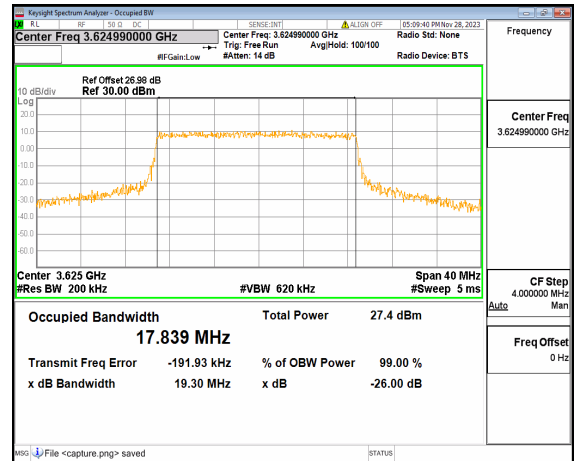

n48 20M CP-OFDM QPSK Outer_Full Mid