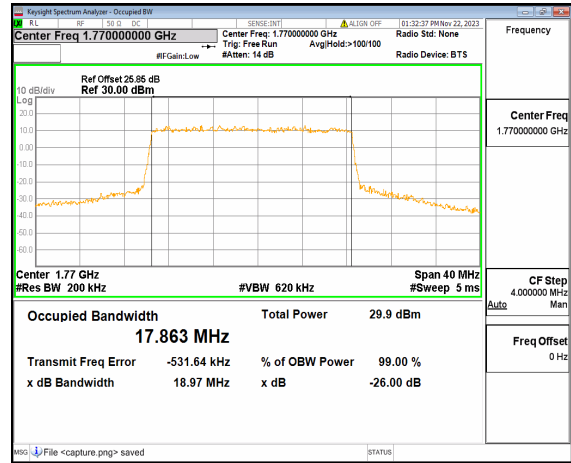

n66 20M DFT-s-OFDM QPSK Outer_Full High