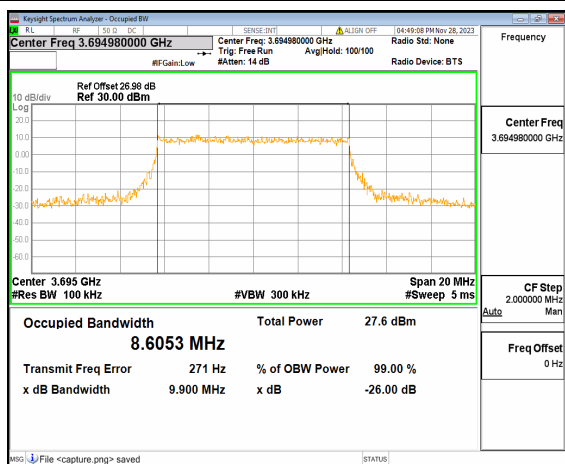

n48 10M DFT-s-OFDM 256QAM Outer\_Full Mid

n48 10M CP-OFDM QPSK Outer\_Full Mid

n48 10M DFT-s-OFDM BPSK Outer\_Full High

n48 10M DFT-s-OFDM QPSK Outer\_Full High

n48 10M DFT-s-OFDM 16QAM Outer\_Full High

n48 10M DFT-s-OFDM 64QAM Outer\_Full High