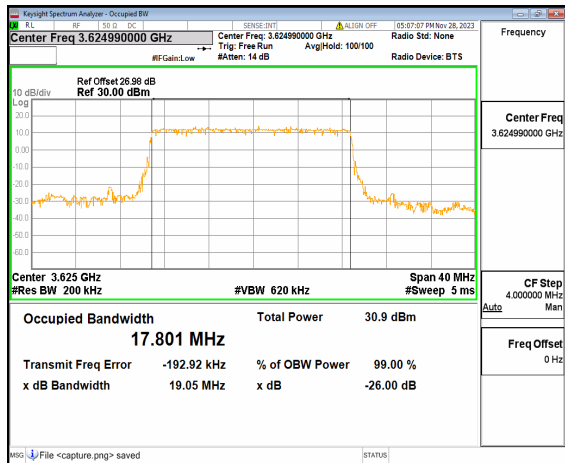

n48 20M DFT-s-OFDM BPSK Outer_Full Mid