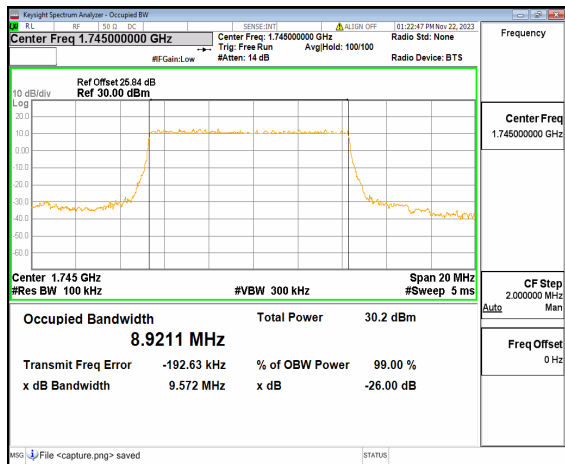

n66 10M DFT-s-OFDM QPSK Outer\_Full Low

n66 10M DFT-s-OFDM 16QAM Outer\_Full Low

n66 10M DFT-s-OFDM 64QAM Outer\_Full Low

n66 10M DFT-s-OFDM 256QAM Outer\_Full Low

n66 10M CP-OFDM QPSK Outer\_Full Low

n66 10M DFT-s-OFDM BPSK Outer\_Full Mid