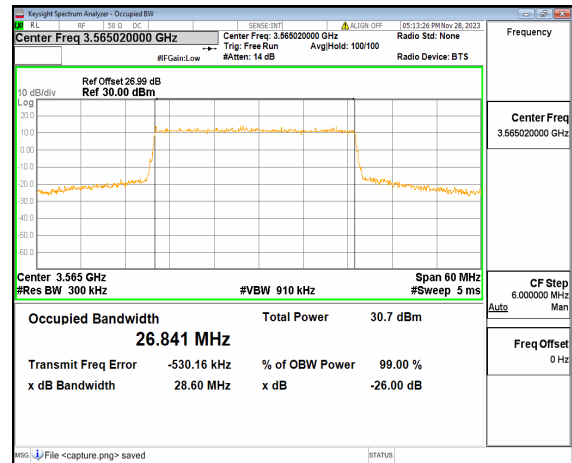

n48 30M DFT-s-OFDM QPSK Outer_Full Low