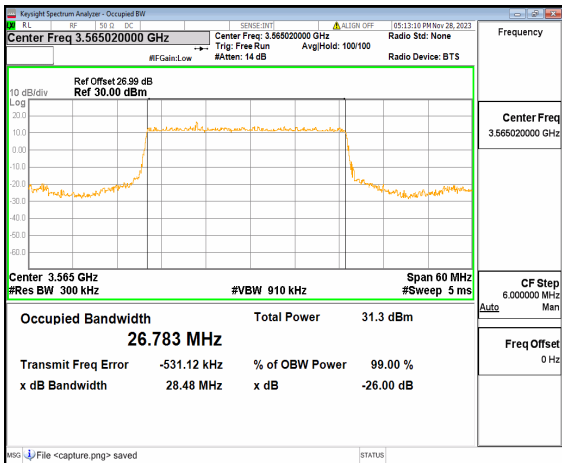

n48 30M DFT-s-OFDM BPSK Outer_Full Low