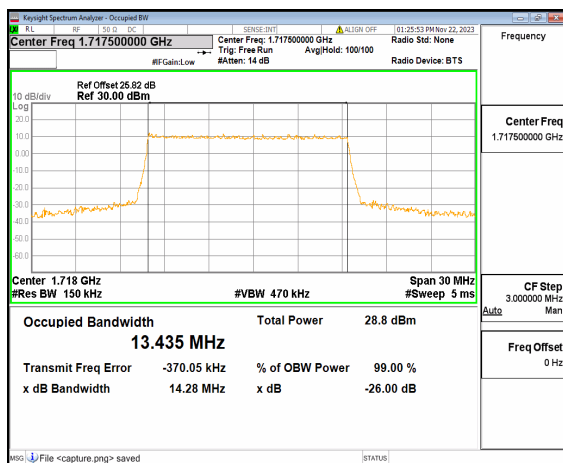

n66 15M DFT-s-OFDM 16QAM Outer_Full Low