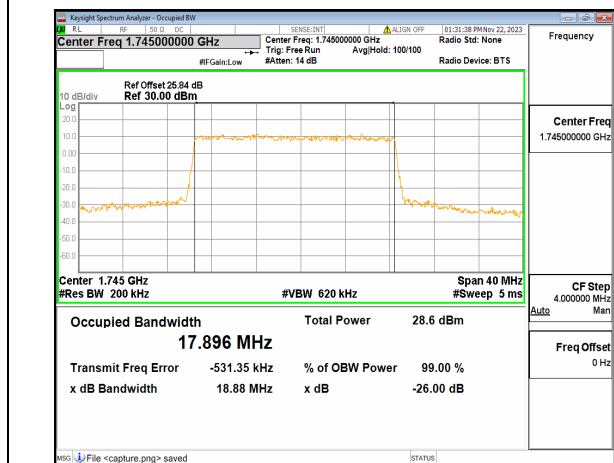

n66 20M DFT-s-OFDM 256QAM Outer\_Full Low

n66 20M CP-OFDM QPSK Outer\_Full Low

n66 20M DFT-s-OFDM BPSK Outer\_Full Mid

n66 20M DFT-s-OFDM QPSK Outer\_Full Mid

n66 20M DFT-s-OFDM 16QAM Outer\_Full Mid

n66 20M DFT-s-OFDM 64QAM Outer\_Full Mid