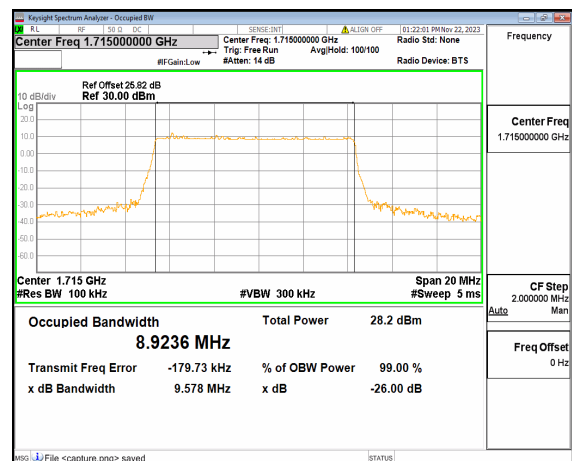

n66 10M DFT-s-OFDM 64QAM Outer_Full Low