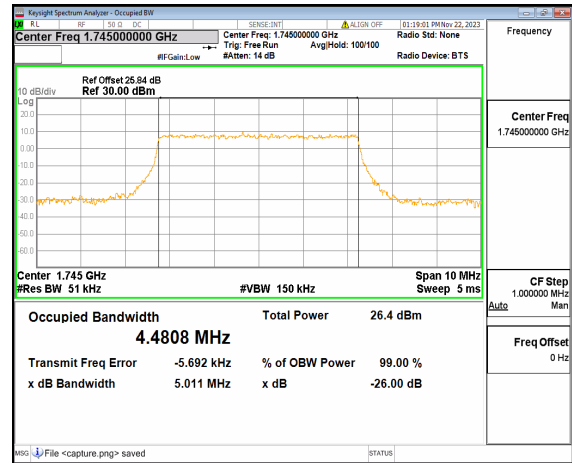

n66 5M DFT-s-OFDM QPSK Outer\_Full Mid

n66 5M DFT-s-OFDM 16QAM Outer\_Full Mid

n66 5M DFT-s-OFDM 64QAM Outer\_Full Mid

n66 5M DFT-s-OFDM 256QAM Outer\_Full Mid

n66 5M CP-OFDM QPSK Outer\_Full Mid

n66 5M DFT-s-OFDM BPSK Outer\_Full High