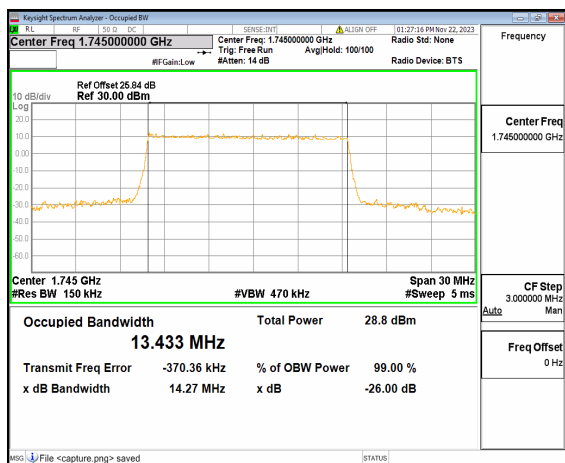

n66 15M DFT-s-OFDM 16QAM Outer_Full Mid