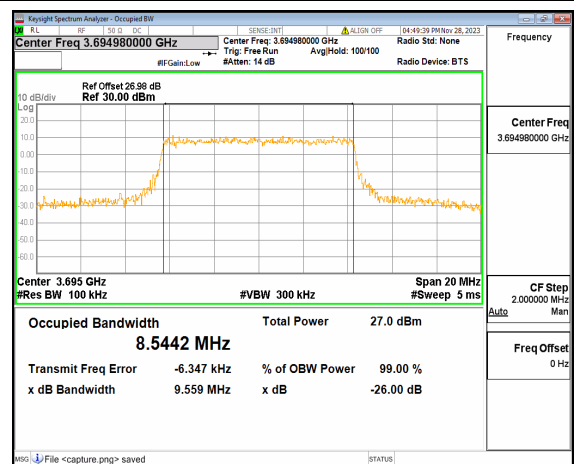

n48 10M DFT-s-OFDM 256QAM Outer\_Full Mid

n48 10M CP-OFDM QPSK Outer\_Full Mid

n48 10M DFT-s-OFDM BPSK Outer\_Full High

n48 10M DFT-s-OFDM QPSK Outer\_Full High

n48 10M DFT-s-OFDM 16QAM Outer\_Full High

n48 10M DFT-s-OFDM 64QAM Outer\_Full High