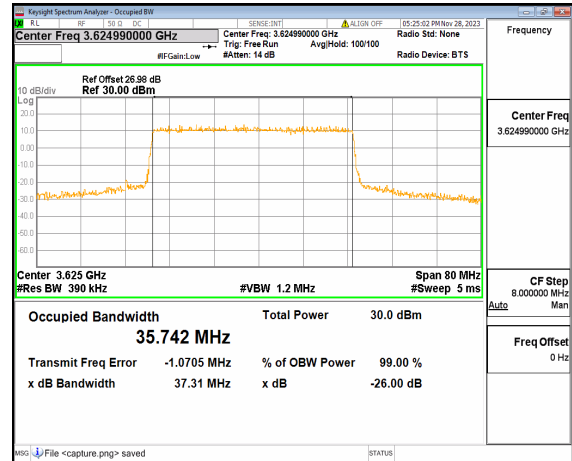

n48 40M DFT-s-OFDM QPSK Outer_Full Mid