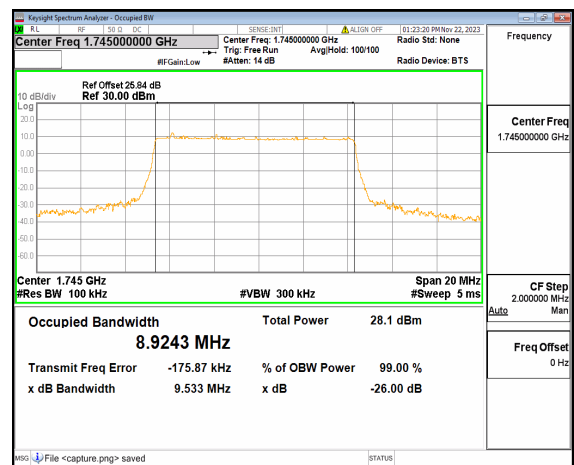

n66 10M DFT-s-OFDM 64QAM Outer_Full Mid