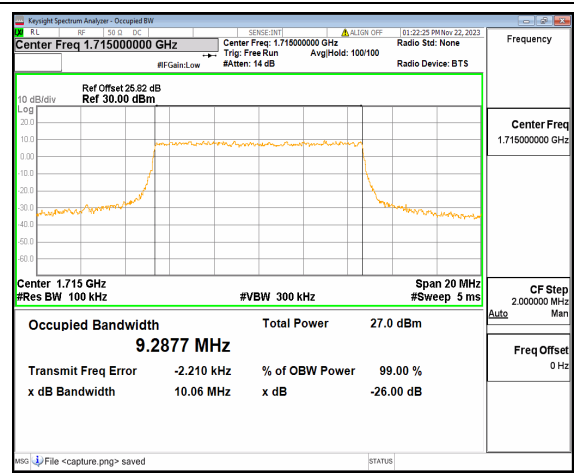

n66 10M DFT-s-OFDM QPSK Outer\_Full Low

n66 10M DFT-s-OFDM 16QAM Outer\_Full Low

n66 10M DFT-s-OFDM 64QAM Outer\_Full Low

n66 10M DFT-s-OFDM 256QAM Outer\_Full Low

n66 10M CP-OFDM QPSK Outer\_Full Low

n66 10M DFT-s-OFDM BPSK Outer\_Full Mid