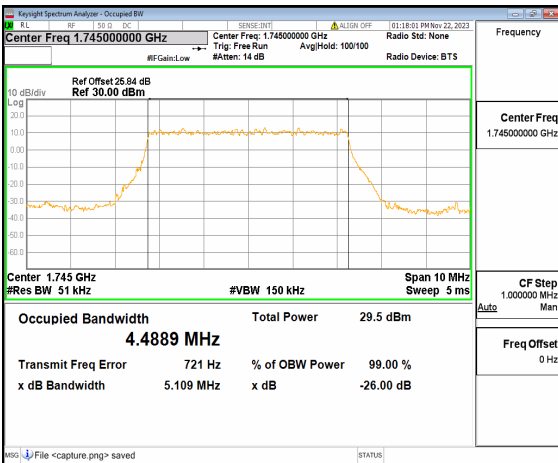

n66 5M DFT-s-OFDM BPSK Outer_Full Mid