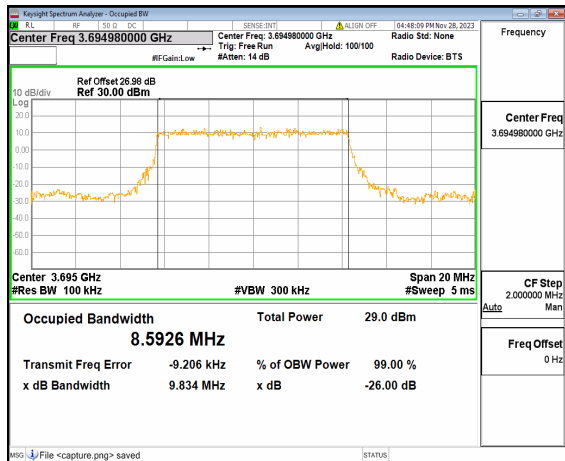

n48 10M DFT-s-OFDM 256QAM Outer\_Full Mid

n48 10M CP-OFDM QPSK Outer\_Full Mid

n48 10M DFT-s-OFDM BPSK Outer\_Full High

n48 10M DFT-s-OFDM QPSK Outer\_Full High

n48 10M DFT-s-OFDM 16QAM Outer\_Full High

n48 10M DFT-s-OFDM 64QAM Outer\_Full High