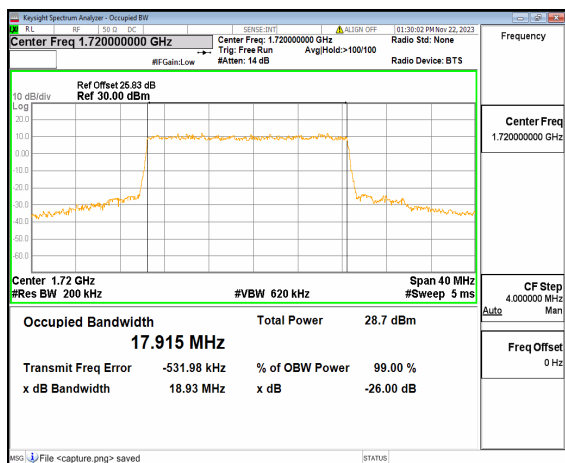

n66 15M DFT-s-OFDM 256QAM Outer\_Full High

n66 15M CP-OFDM QPSK Outer\_Full High

n66 20M DFT-s-OFDM BPSK Outer\_Full Low

n66 20M DFT-s-OFDM QPSK Outer\_Full Low

n66 20M DFT-s-OFDM 16QAM Outer\_Full Low

n66 20M DFT-s-OFDM 64QAM Outer\_Full Low