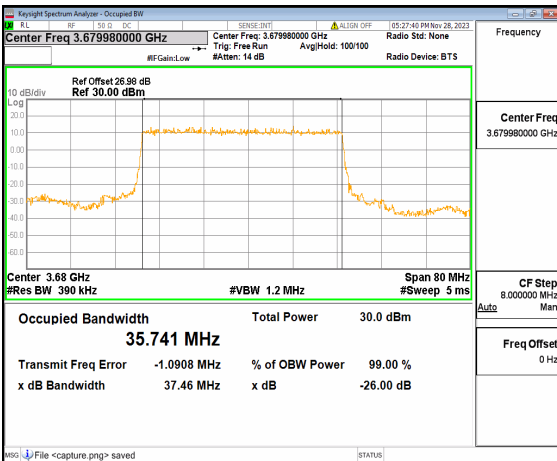

n48 40M DFT-s-OFDM BPSK Outer_Full High