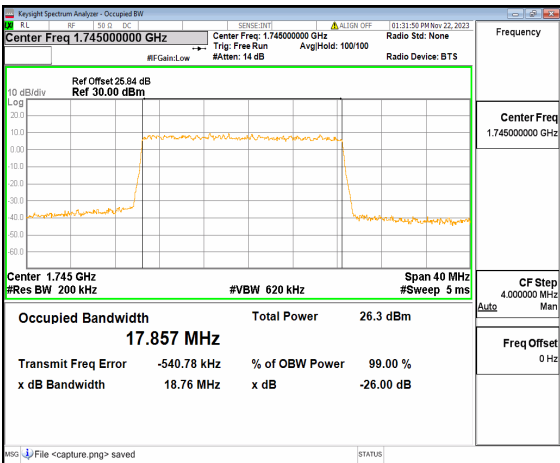

n66 20M DFT-s-OFDM 256QAM Outer\_Full Low

n66 20M CP-OFDM QPSK Outer\_Full Low

n66 20M DFT-s-OFDM BPSK Outer\_Full Mid

n66 20M DFT-s-OFDM QPSK Outer\_Full Mid

n66 20M DFT-s-OFDM 16QAM Outer\_Full Mid

n66 20M DFT-s-OFDM 64QAM Outer\_Full Mid