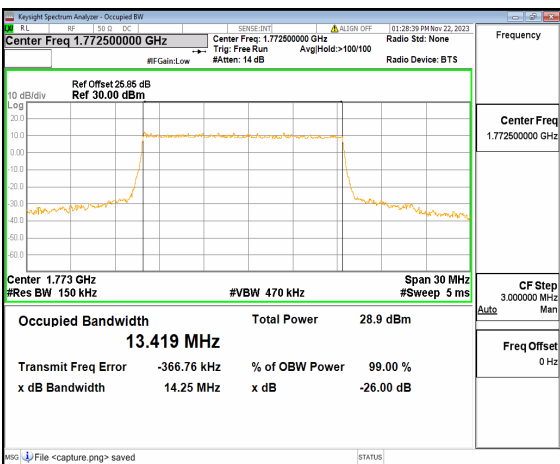

n66 15M DFT-s-OFDM 16QAM Outer_Full
High