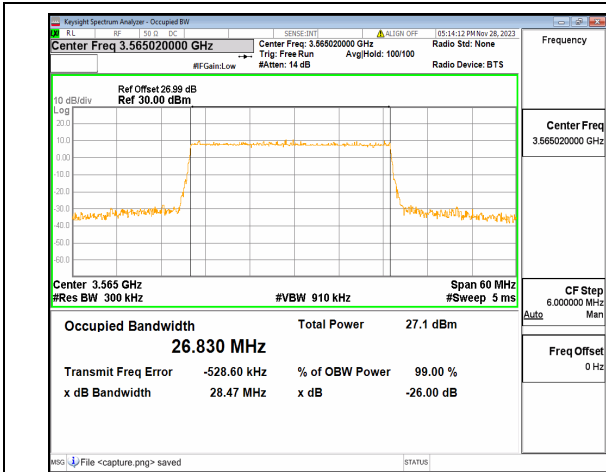

n48 20M DFT-s-OFDM 256QAM Outer\_Full High

n48 20M CP-OFDM QPSK Outer\_Full High

n48 30M DFT-s-OFDM BPSK Outer\_Full Low

n48 30M DFT-s-OFDM QPSK Outer\_Full Low

n48 30M DFT-s-OFDM 16QAM Outer\_Full Low

n48 30M DFT-s-OFDM 64QAM Outer\_Full Low