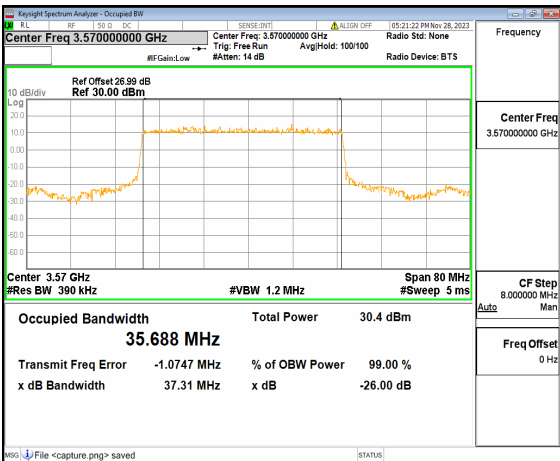

n48 40M DFT-s-OFDM BPSK Outer_Full Low