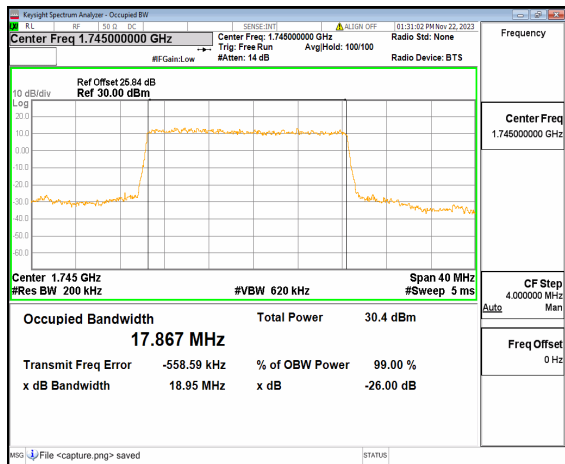

n66 20M DFT-s-OFDM BPSK Outer_Full Mid