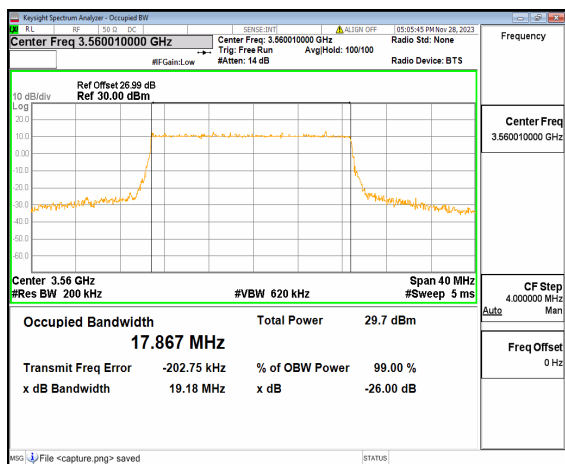

n48 10M DFT-s-OFDM 256QAM Outer\_Full High

n48 10M CP-OFDM QPSK Outer\_Full High

n48 20M DFT-s-OFDM BPSK Outer\_Full Low

n48 20M DFT-s-OFDM QPSK Outer\_Full Low

n48 20M DFT-s-OFDM 16QAM Outer\_Full Low

n48 20M DFT-s-OFDM 64QAM Outer\_Full Low