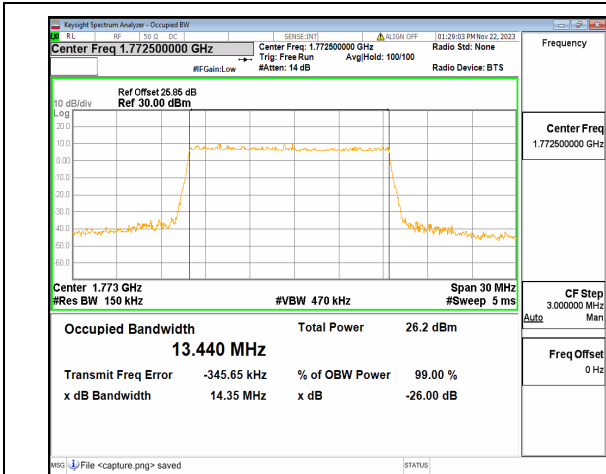

n66 15M CP-OFDM QPSK Outer\_Full  
Mid

n66 15M DFT-s-OFDM BPSK Outer\_Full High

n66 15M DFT-s-OFDM QPSK Outer\_Full High

n66 15M DFT-s-OFDM 16QAM Outer\_Full  
High

n66 15M DFT-s-OFDM 64QAM Outer\_Full  
High