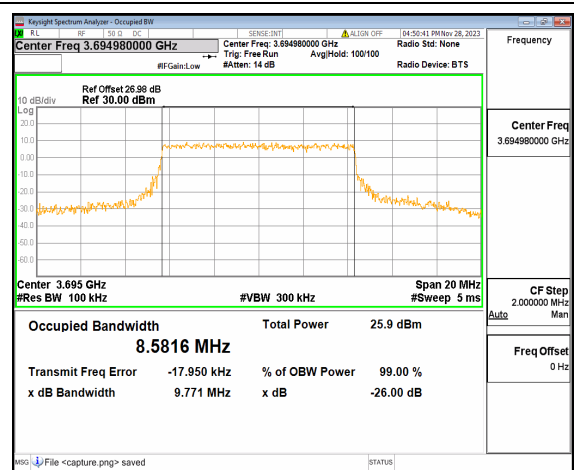

n48 10M CP-OFDM QPSK Outer_Full High