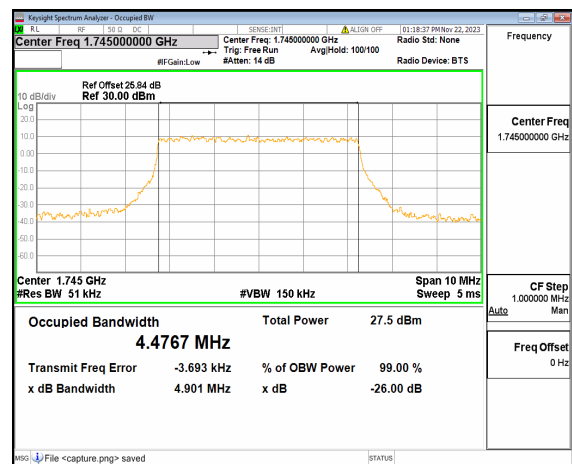

n66 5M DFT-s-OFDM 64QAM Outer_Full Mid