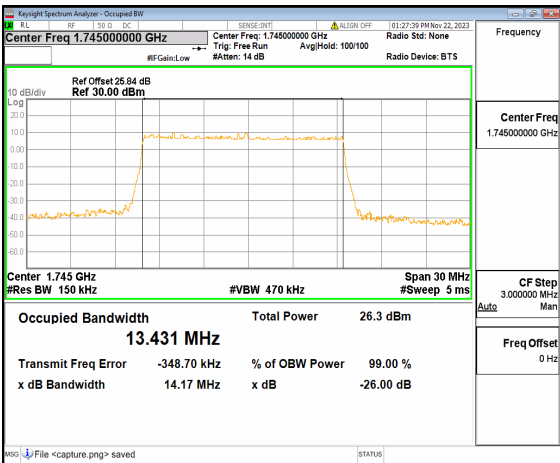

n66 15M CP-OFDM QPSK Outer\_Full Low

n66 15M DFT-s-OFDM BPSK Outer\_Full Mid

n66 15M DFT-s-OFDM QPSK Outer\_Full Mid

n66 15M DFT-s-OFDM 16QAM Outer\_Full Mid

n66 15M DFT-s-OFDM 64QAM Outer\_Full Mid

n66 15M DFT-s-OFDM 256QAM Outer\_Full  
Mid