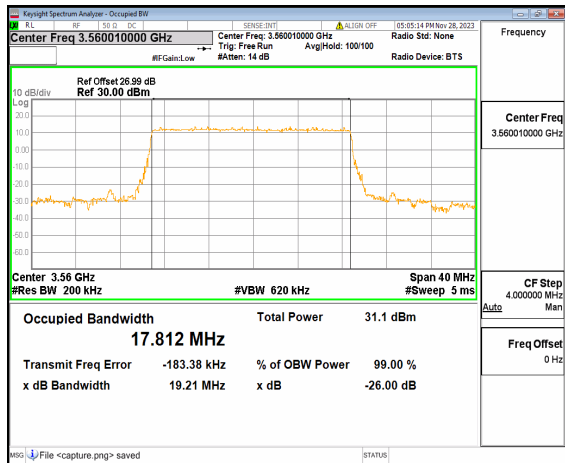

n48 20M DFT-s-OFDM BPSK Outer_Full Low