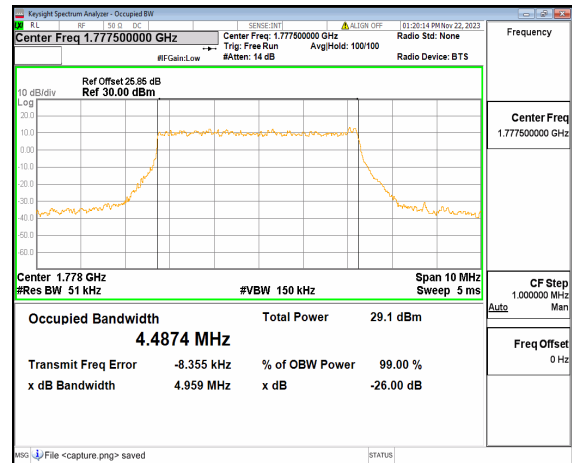

n66 5M DFT-s-OFDM QPSK Outer\_Full Mid

n66 5M DFT-s-OFDM 16QAM Outer\_Full Mid

n66 5M DFT-s-OFDM 64QAM Outer\_Full Mid

n66 5M DFT-s-OFDM 256QAM Outer\_Full Mid

n66 5M CP-OFDM QPSK Outer\_Full Mid

n66 5M DFT-s-OFDM BPSK Outer\_Full High