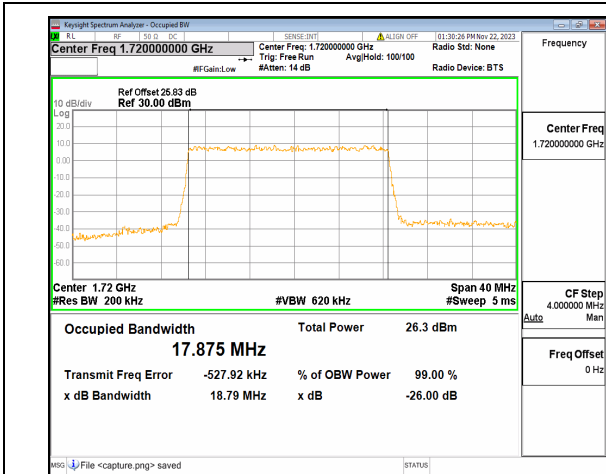

n66 15M DFT-s-OFDM 256QAM Outer\_Full High

n66 15M CP-OFDM QPSK Outer\_Full High

n66 20M DFT-s-OFDM BPSK Outer\_Full Low

n66 20M DFT-s-OFDM QPSK Outer\_Full Low

n66 20M DFT-s-OFDM 16QAM Outer\_Full Low

n66 20M DFT-s-OFDM 64QAM Outer\_Full Low