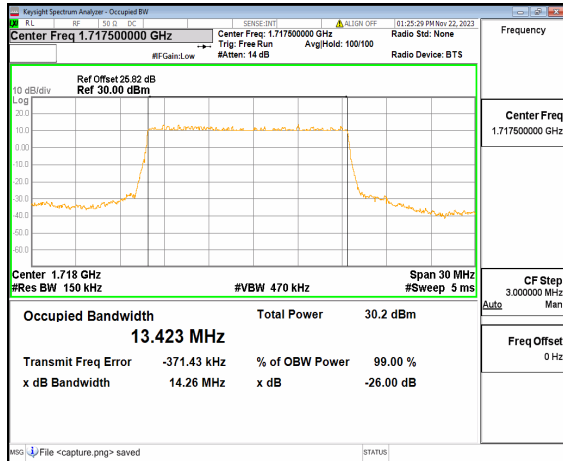

n66 15M DFT-s-OFDM BPSK Outer_Full Low