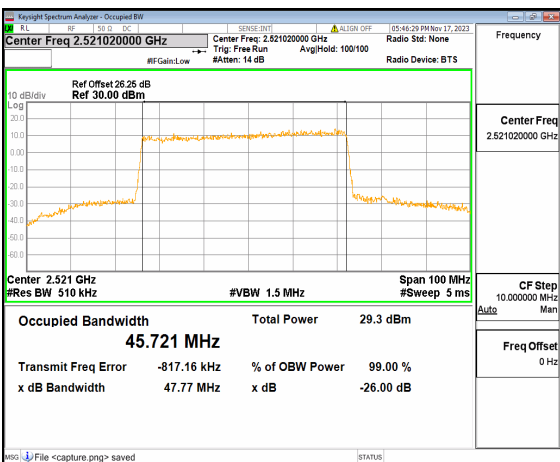

n41 50M DFT-s-OFDM BPSK Outer_Full Low

n41 50M DFT-s-OFDM QPSK Outer_Full Low

n41 50M DFT-s-OFDM 16QAM Outer_Full Low

n41 50M DFT-s-OFDM 64QAM Outer_Full Low

n41 50M DFT-s-OFDM 256QAM Outer_Full Low

n41 50M CP-OFDM QPSK Outer_Full Low