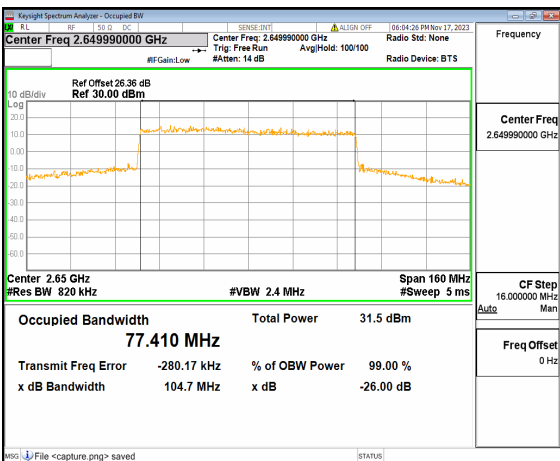

n41 80M DFT-s-OFDM 16QAM Outer_Full High