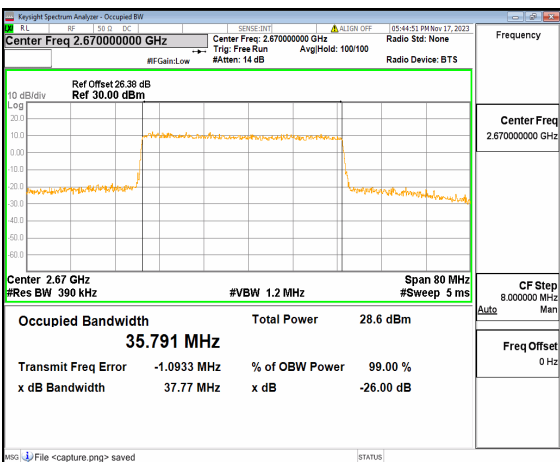

n41 40M DFT-s-OFDM BPSK Outer_Full High

n41 40M DFT-s-OFDM QPSK Outer_Full High

n41 40M DFT-s-OFDM 16QAM Outer_Full High

n41 40M DFT-s-OFDM 64QAM Outer_Full High

n41 40M DFT-s-OFDM 256QAM Outer_Full High

n41 40M CP-OFDM QPSK Outer_Full High