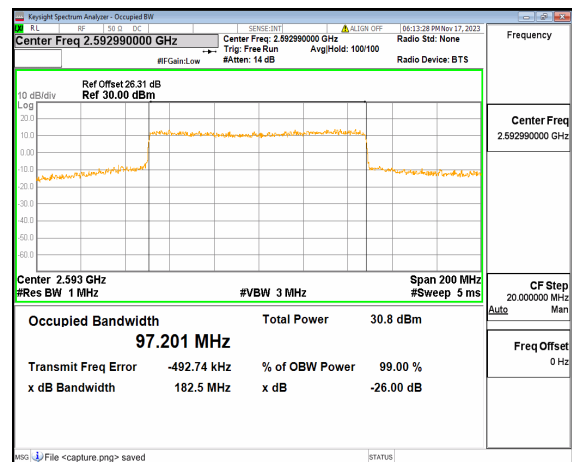

n41 100M CP-OFDM QPSK Outer_Full Mid