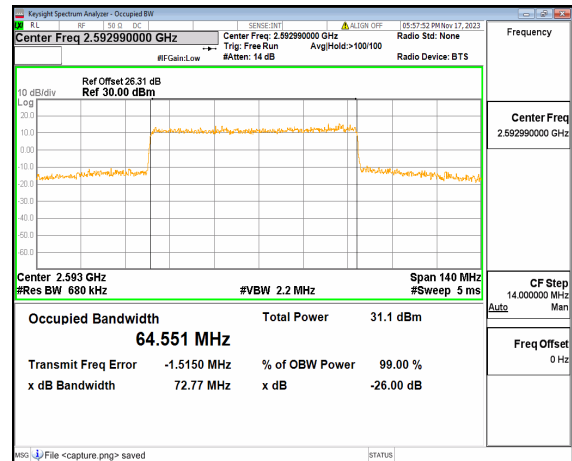

n41 70M DFT-s-OFDM 64QAM Outer_Full Mid