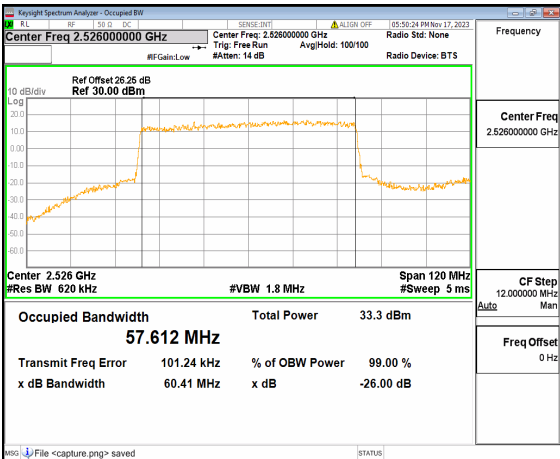

n41 50M DFT-s-OFDM BPSK Outer_Full High

n41 50M DFT-s-OFDM QPSK Outer_Full High

n41 50M DFT-s-OFDM 16QAM Outer_Full High

n41 50M DFT-s-OFDM 64QAM Outer_Full High

n41 50M DFT-s-OFDM 256QAM Outer_Full High

n41 50M CP-OFDM QPSK Outer_Full High