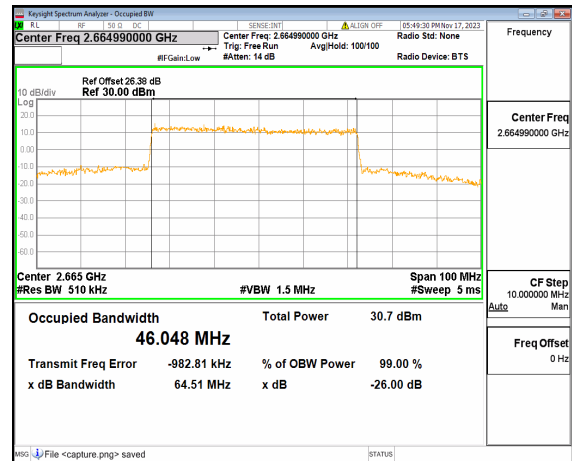

n41 50M DFT-s-OFDM 64QAM Outer_Full High