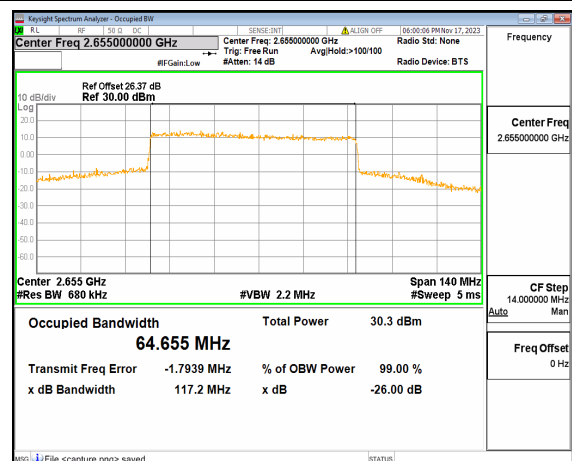

n41 70M DFT-s-OFDM BPSK Outer_Full High

n41 70M DFT-s-OFDM QPSK Outer_Full High

n41 70M DFT-s-OFDM 16QAM Outer_Full High

n41 70M DFT-s-OFDM 64QAM Outer_Full High

n41 70M DFT-s-OFDM 256QAM Outer_Full High

n41 70M CP-OFDM QPSK Outer_Full High