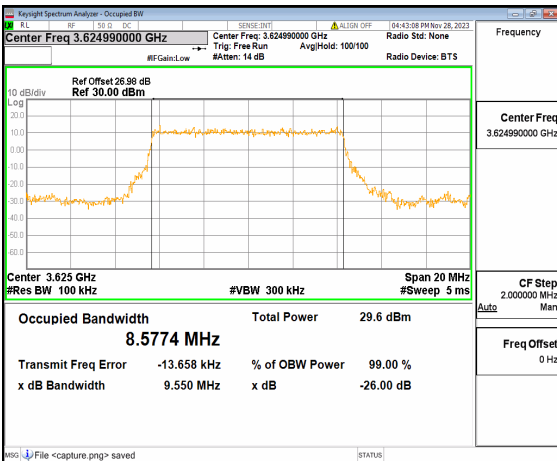

n48 10M DFT-s-OFDM 16QAM Outer_Full Low

n48 10M DFT-s-OFDM 64QAM Outer_Full Low

n48 10M DFT-s-OFDM 256QAM Outer_Full Low

n48 10M CP-OFDM QPSK Outer_Full Low

n48 10M DFT-s-OFDM BPSK Outer_Full Mid

n48 10M DFT-s-OFDM QPSK Outer_Full Mid