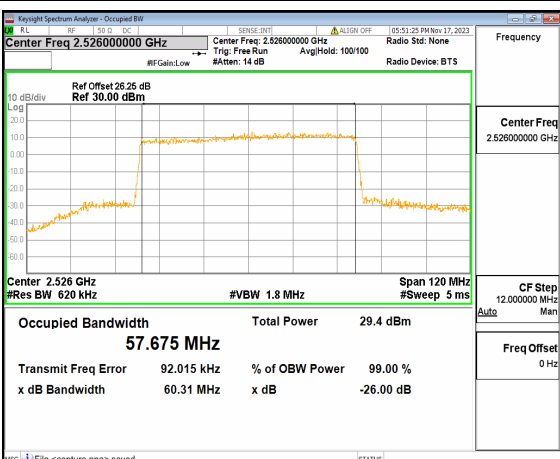

n41 60M DFT-s-OFDM BPSK Outer_Full Low

n41 60M DFT-s-OFDM QPSK Outer_Full Low

n41 60M DFT-s-OFDM 16QAM Outer_Full Low

n41 60M DFT-s-OFDM 64QAM Outer_Full Low

n41 60M DFT-s-OFDM 256QAM Outer_Full Low

n41 60M CP-OFDM QPSK Outer_Full Low