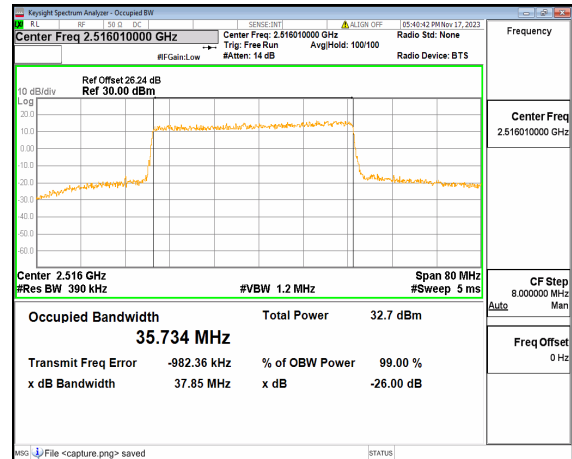

n41 40M DFT-s-OFDM QPSK Outer_Full Low