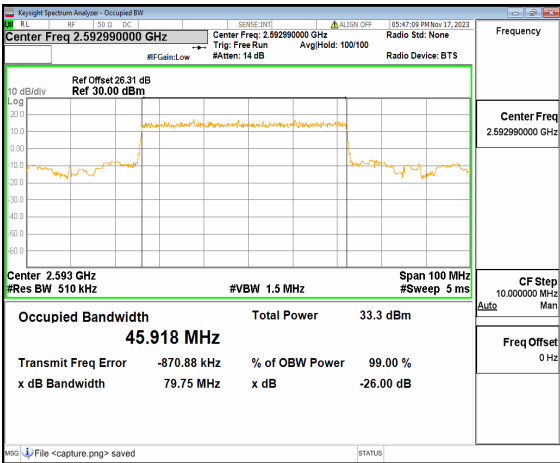

n41 50M DFT-s-OFDM BPSK Outer_Full Low

n41 50M DFT-s-OFDM QPSK Outer_Full Low

n41 50M DFT-s-OFDM 16QAM Outer_Full Low

n41 50M DFT-s-OFDM 64QAM Outer_Full Low

n41 50M DFT-s-OFDM 256QAM Outer_Full Low

n41 50M CP-OFDM QPSK Outer_Full Low