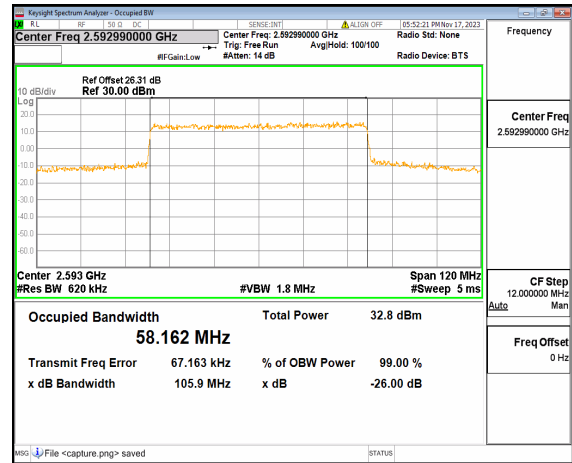

n41 60M DFT-s-OFDM QPSK Outer_Full Mid