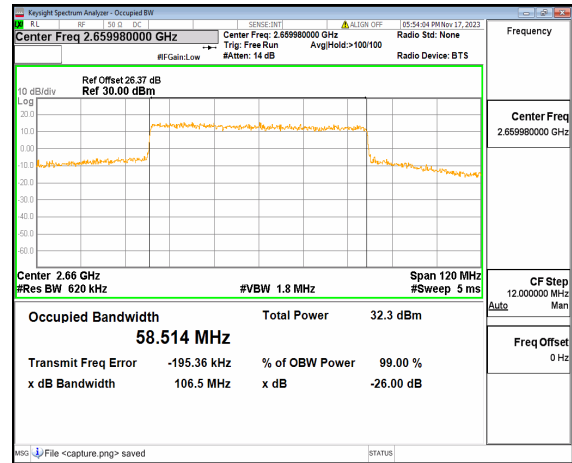

n41 60M DFT-s-OFDM QPSK Outer_Full High