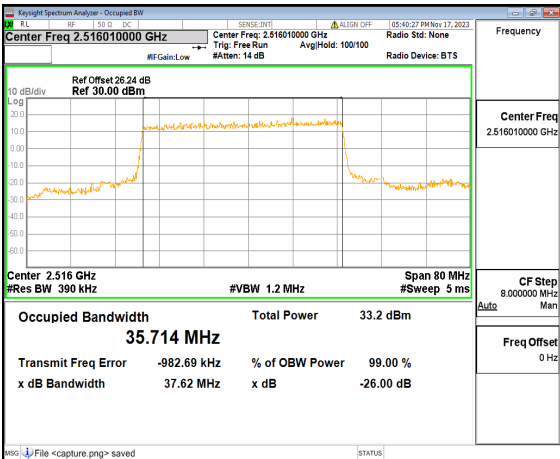

n41 30M DFT-s-OFDM BPSK Outer_Full High

n41 30M DFT-s-OFDM QPSK Outer_Full High

n41 30M DFT-s-OFDM 16QAM Outer_Full High

n41 30M DFT-s-OFDM 64QAM Outer_Full High

n41 30M DFT-s-OFDM 256QAM Outer_Full High

n41 30M CP-OFDM QPSK Outer_Full High