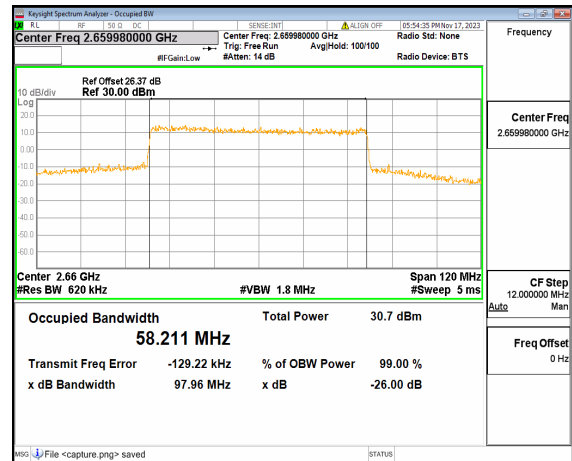

n41 60M DFT-s-OFDM 64QAM Outer_Full High