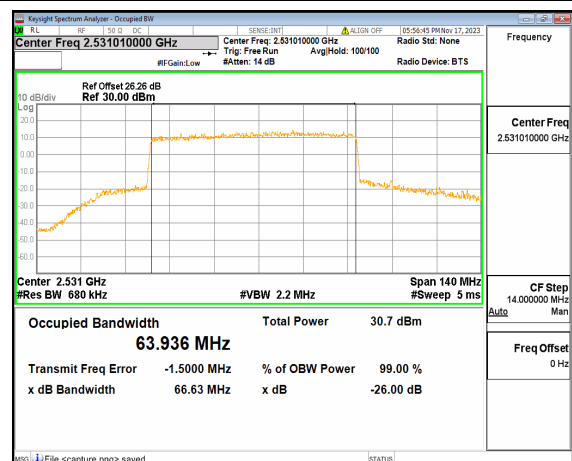

n41 70M DFT-s-OFDM BPSK Outer_Full Low

n41 70M DFT-s-OFDM QPSK Outer_Full Low

n41 70M DFT-s-OFDM 16QAM Outer_Full Low

n41 70M DFT-s-OFDM 64QAM Outer_Full Low

n41 70M DFT-s-OFDM 256QAM Outer_Full Low

n41 70M CP-OFDM QPSK Outer_Full Low