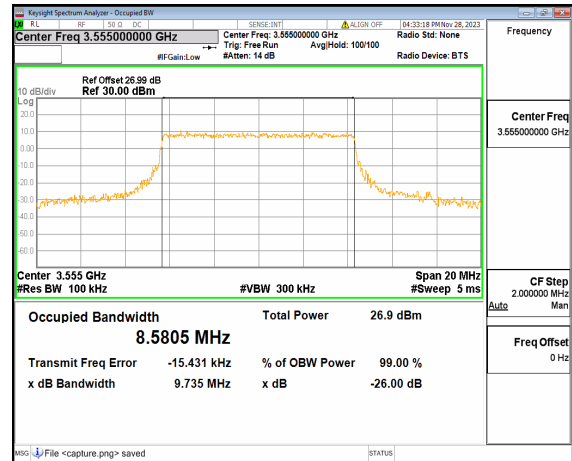

n48 10M CP-OFDM QPSK Outer_Full Low