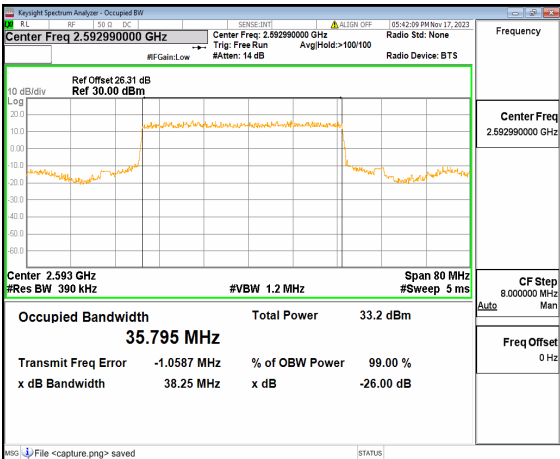

n41 40M DFT-s-OFDM BPSK Outer_Full Low

n41 40M DFT-s-OFDM QPSK Outer_Full Low

n41 40M DFT-s-OFDM 16QAM Outer_Full Low

n41 40M DFT-s-OFDM 64QAM Outer_Full Low

n41 40M DFT-s-OFDM 256QAM Outer_Full Low

n41 40M CP-OFDM QPSK Outer_Full Low