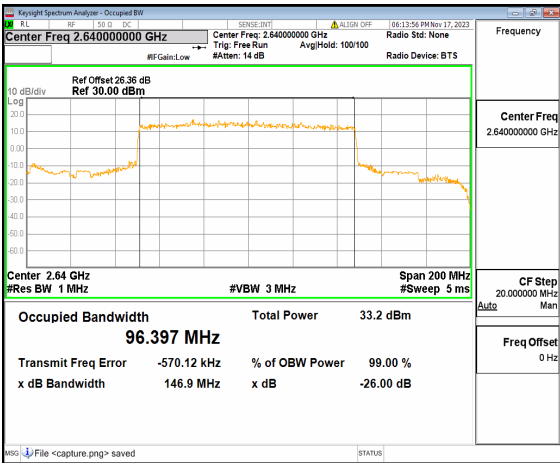

n41 100M DFT-s-OFDM BPSK Outer_Full High

n41 100M DFT-s-OFDM QPSK Outer_Full High

n41 100M DFT-s-OFDM 16QAM Outer_Full High

n41 100M DFT-s-OFDM 64QAM Outer_Full High

n41 100M DFT-s-OFDM 256QAM Outer_Full High