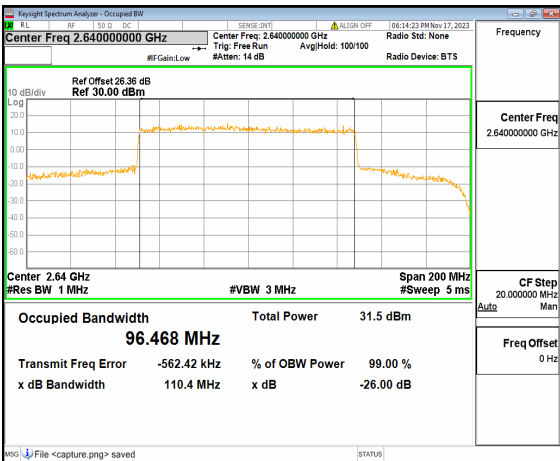

n41 100M DFT-s-OFDM BPSK Outer_Full High

n41 100M DFT-s-OFDM QPSK Outer_Full High

n41 100M DFT-s-OFDM 16QAM Outer_Full High

n41 100M DFT-s-OFDM 64QAM Outer_Full High

n41 100M DFT-s-OFDM 256QAM Outer_Full High