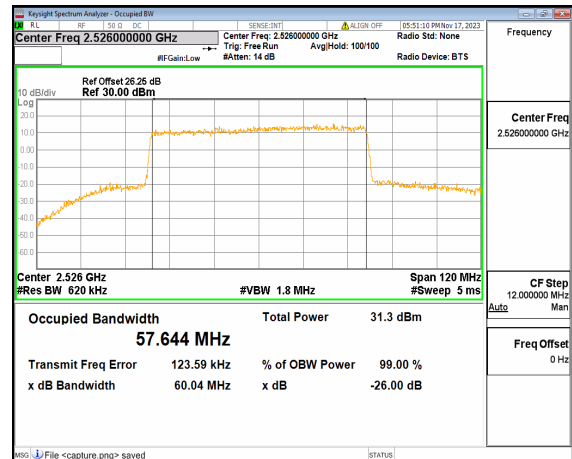

n41 60M DFT-s-OFDM 64QAM Outer_Full Low