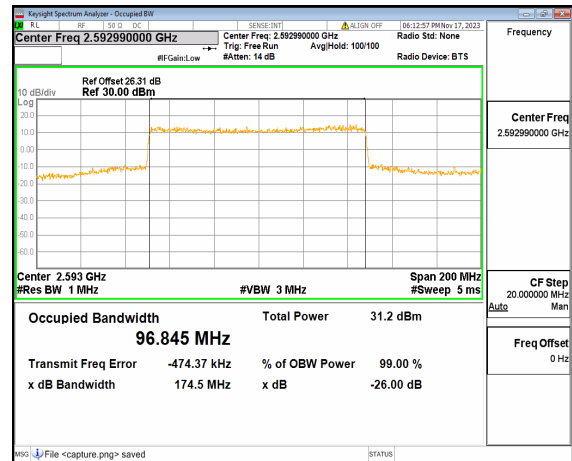

n41 100M DFT-s-OFDM 64QAM Outer_Full Mid