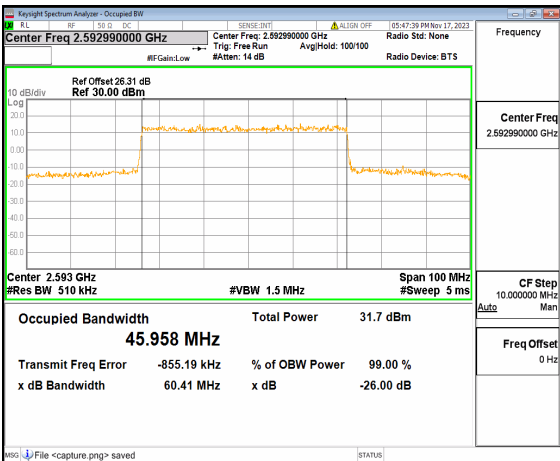

n41 50M DFT-s-OFDM 16QAM Outer_Full Mid