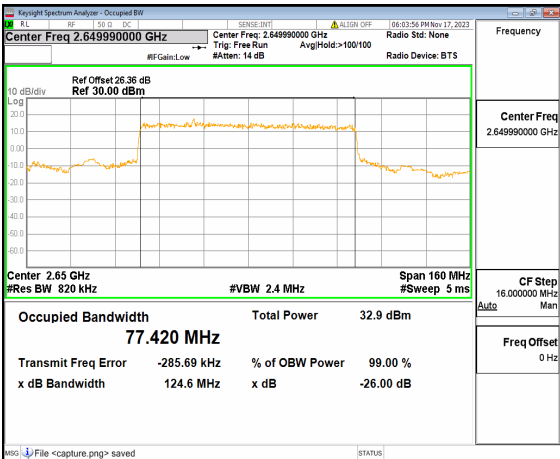

n41 80M DFT-s-OFDM BPSK Outer_Full Mid

n41 80M DFT-s-OFDM QPSK Outer_Full Mid

n41 80M DFT-s-OFDM 16QAM Outer_Full Mid

n41 80M DFT-s-OFDM 64QAM Outer_Full Mid

n41 80M DFT-s-OFDM 256QAM Outer_Full Mid

n41 80M CP-OFDM QPSK Outer_Full Mid