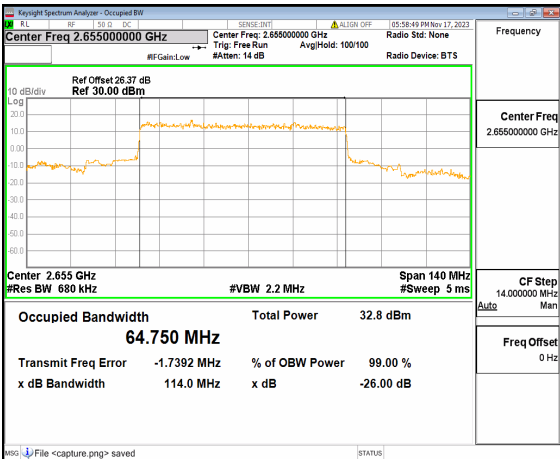

n41 70M DFT-s-OFDM BPSK Outer_Full Mid

n41 70M DFT-s-OFDM QPSK Outer_Full Mid

n41 70M DFT-s-OFDM 16QAM Outer_Full Mid

n41 70M DFT-s-OFDM 64QAM Outer_Full Mid

n41 70M DFT-s-OFDM 256QAM Outer_Full Mid

n41 70M CP-OFDM QPSK Outer_Full Mid