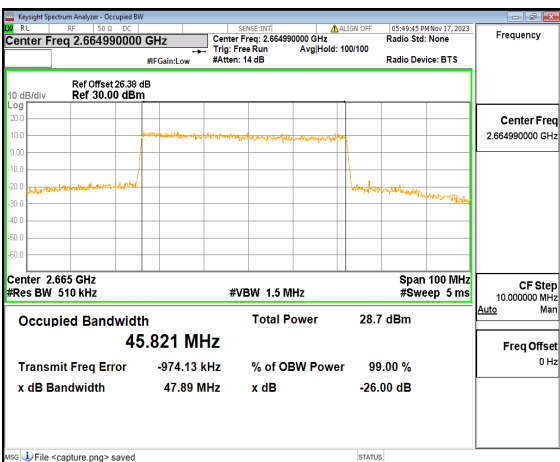

n41 50M DFT-s-OFDM BPSK Outer_Full High

n41 50M DFT-s-OFDM QPSK Outer_Full High

n41 50M DFT-s-OFDM 16QAM Outer_Full High

n41 50M DFT-s-OFDM 64QAM Outer_Full High

n41 50M DFT-s-OFDM 256QAM Outer_Full High

n41 50M CP-OFDM QPSK Outer_Full High