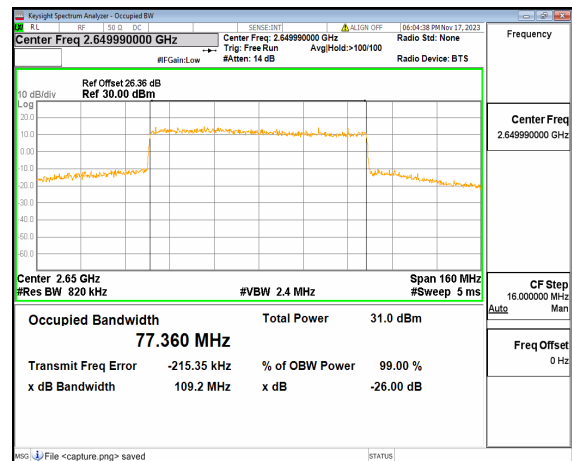

n41 80M DFT-s-OFDM 64QAM Outer_Full High