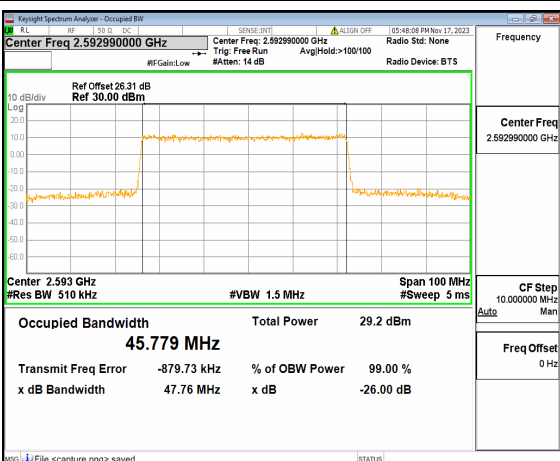

n41 50M DFT-s-OFDM BPSK Outer_Full Mid

n41 50M DFT-s-OFDM QPSK Outer_Full Mid

n41 50M DFT-s-OFDM 16QAM Outer_Full Mid

n41 50M DFT-s-OFDM 64QAM Outer_Full Mid

n41 50M DFT-s-OFDM 256QAM Outer_Full Mid

n41 50M CP-OFDM QPSK Outer_Full Mid