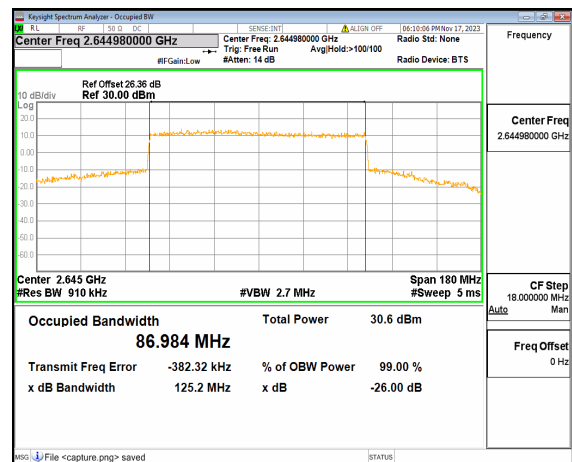

n41 90M DFT-s-OFDM BPSK Outer_Full High

n41 90M DFT-s-OFDM QPSK Outer_Full High

n41 90M DFT-s-OFDM 16QAM Outer_Full High

n41 90M DFT-s-OFDM 64QAM Outer_Full High

n41 90M DFT-s-OFDM 256QAM Outer_Full High

n41 90M CP-OFDM QPSK Outer_Full High