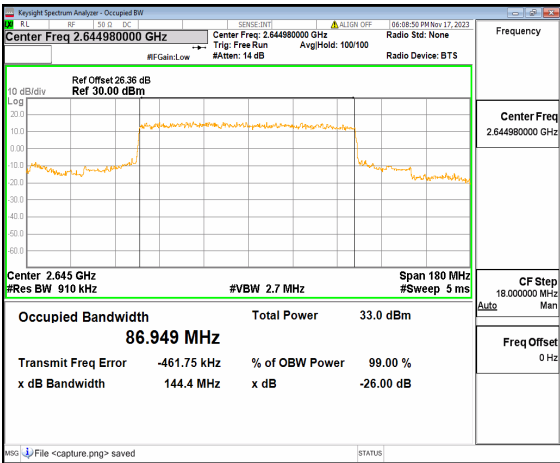

n41 90M DFT-s-OFDM BPSK Outer_Full Mid

n41 90M DFT-s-OFDM QPSK Outer_Full Mid

n41 90M DFT-s-OFDM 16QAM Outer_Full Mid

n41 90M DFT-s-OFDM 64QAM Outer_Full Mid

n41 90M DFT-s-OFDM 256QAM Outer_Full Mid

n41 90M CP-OFDM QPSK Outer_Full Mid