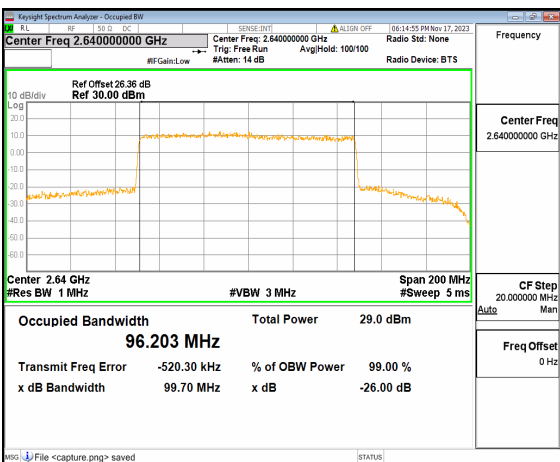

n41 100M DFT-s-OFDM BPSK Outer_Full High

n41 100M DFT-s-OFDM QPSK Outer_Full High

n41 100M DFT-s-OFDM 16QAM Outer_Full High

n41 100M DFT-s-OFDM 64QAM Outer_Full High

n41 100M DFT-s-OFDM 256QAM Outer_Full High