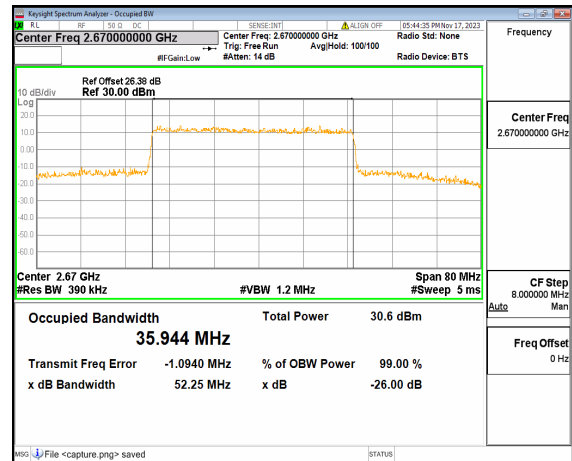

n41 40M DFT-s-OFDM 64QAM Outer_Full High