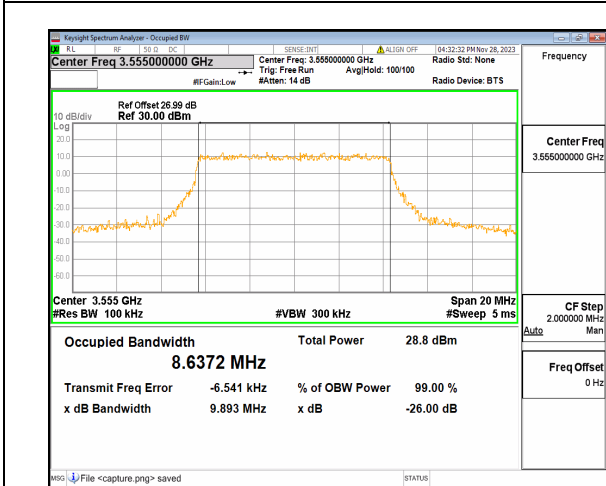

n48 10M DFT-s-OFDM 16QAM Outer_Full Low