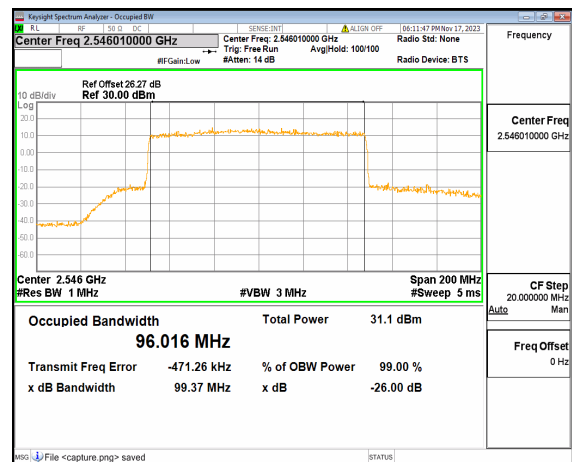

n41 100M DFT-s-OFDM BPSK Outer_Full Low

n41 100M DFT-s-OFDM QPSK Outer_Full Low

n41 100M DFT-s-OFDM 16QAM Outer_Full Low

n41 100M DFT-s-OFDM 64QAM Outer_Full Low

n41 100M DFT-s-OFDM 256QAM Outer_Full Low

n41 100M CP-OFDM QPSK Outer_Full Low