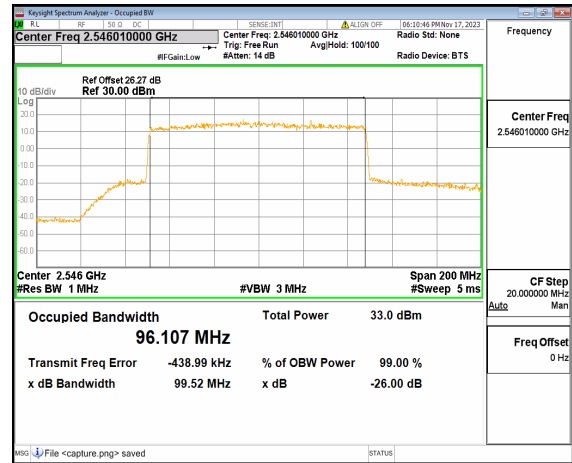

n41 100M DFT-s-OFDM QPSK Outer_Full Low