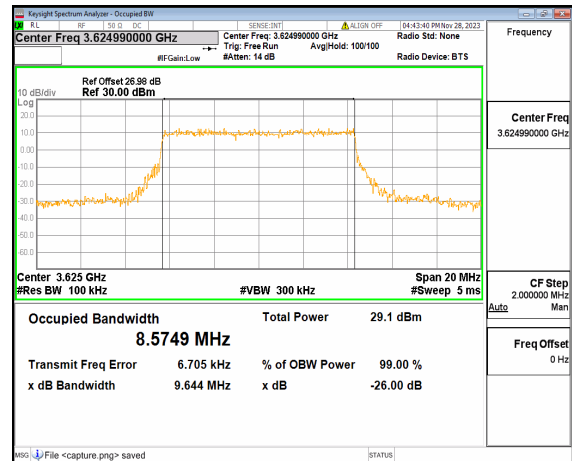

n48 10M DFT-s-OFDM 16QAM Outer_Full Low

n48 10M DFT-s-OFDM 64QAM Outer_Full Low

n48 10M DFT-s-OFDM 256QAM Outer_Full Low

n48 10M CP-OFDM QPSK Outer_Full Low

n48 10M DFT-s-OFDM BPSK Outer_Full Mid

n48 10M DFT-s-OFDM QPSK Outer_Full Mid