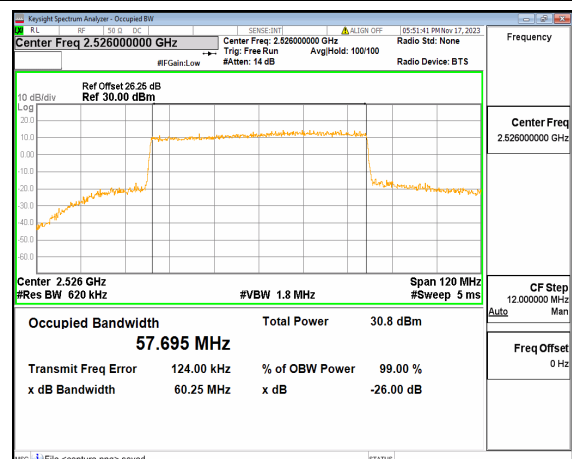

n41 60M DFT-s-OFDM BPSK Outer_Full Low

n41 60M DFT-s-OFDM QPSK Outer_Full Low

n41 60M DFT-s-OFDM 16QAM Outer_Full Low

n41 60M DFT-s-OFDM 64QAM Outer_Full Low

n41 60M DFT-s-OFDM 256QAM Outer_Full Low

n41 60M CP-OFDM QPSK Outer_Full Low