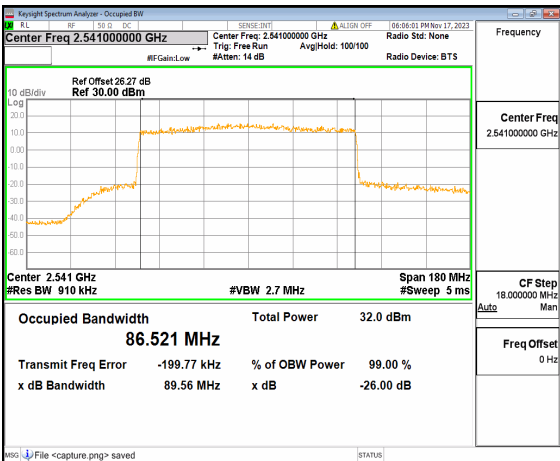

n41 90M DFT-s-OFDM 16QAM Outer_Full Low