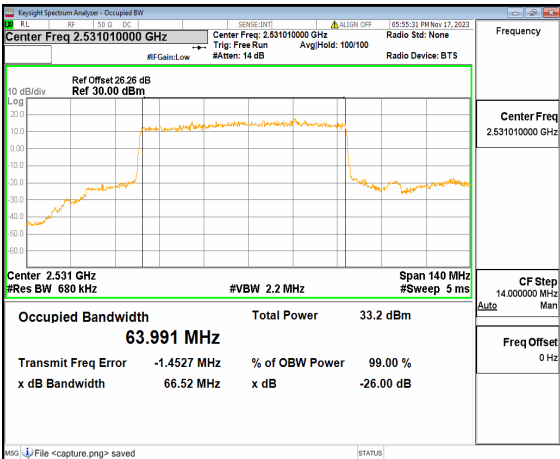

n41 60M DFT-s-OFDM BPSK Outer_Full High

n41 60M DFT-s-OFDM QPSK Outer_Full High

n41 60M DFT-s-OFDM 16QAM Outer_Full High

n41 60M DFT-s-OFDM 64QAM Outer_Full High

n41 60M DFT-s-OFDM 256QAM Outer_Full High

n41 60M CP-OFDM QPSK Outer_Full High