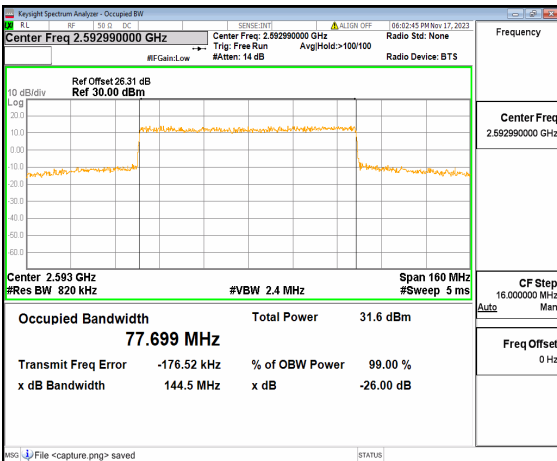

n41 80M DFT-s-OFDM 16QAM Outer_Full Mid