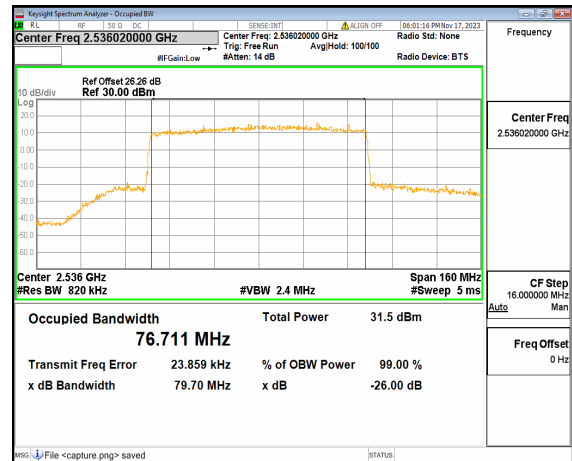

n41 80M DFT-s-OFDM 64QAM Outer_Full Low