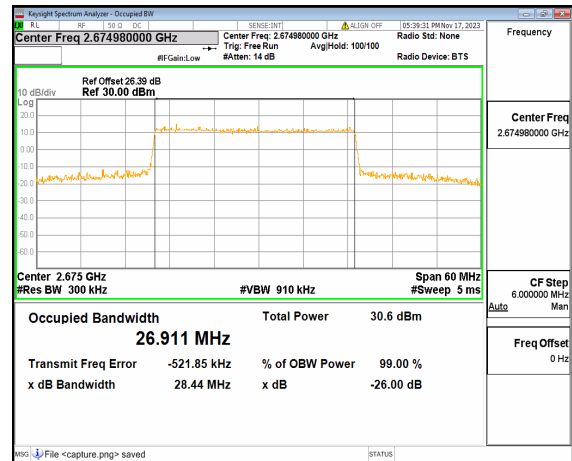

n41 30M DFT-s-OFDM BPSK Outer_Full High

n41 30M DFT-s-OFDM QPSK Outer_Full High

n41 30M DFT-s-OFDM 16QAM Outer_Full High

n41 30M DFT-s-OFDM 64QAM Outer_Full High

n41 30M DFT-s-OFDM 256QAM Outer_Full High

n41 30M CP-OFDM QPSK Outer_Full High