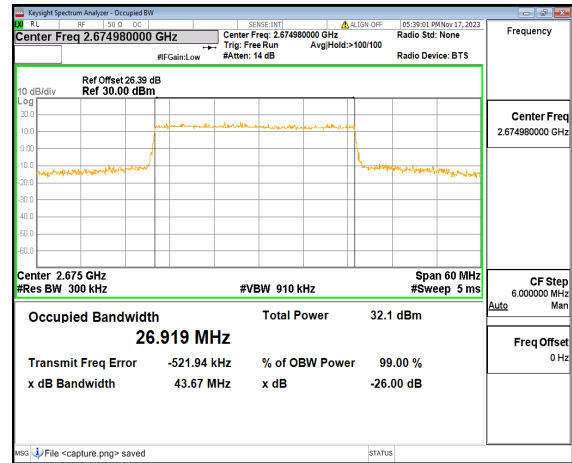

n41 30M DFT-s-OFDM BPSK Outer_Full High

n41 30M DFT-s-OFDM QPSK Outer_Full High

n41 30M DFT-s-OFDM 16QAM Outer_Full High

n41 30M DFT-s-OFDM 64QAM Outer_Full High

n41 30M DFT-s-OFDM 256QAM Outer_Full High

n41 30M CP-OFDM QPSK Outer_Full High