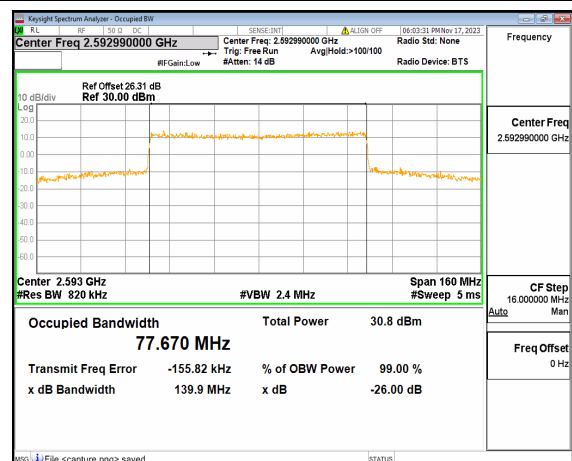

n41 80M DFT-s-OFDM BPSK Outer_Full Mid

n41 80M DFT-s-OFDM QPSK Outer_Full Mid

n41 80M DFT-s-OFDM 16QAM Outer_Full Mid

n41 80M DFT-s-OFDM 64QAM Outer_Full Mid

n41 80M DFT-s-OFDM 256QAM Outer_Full Mid

n41 80M CP-OFDM QPSK Outer_Full Mid