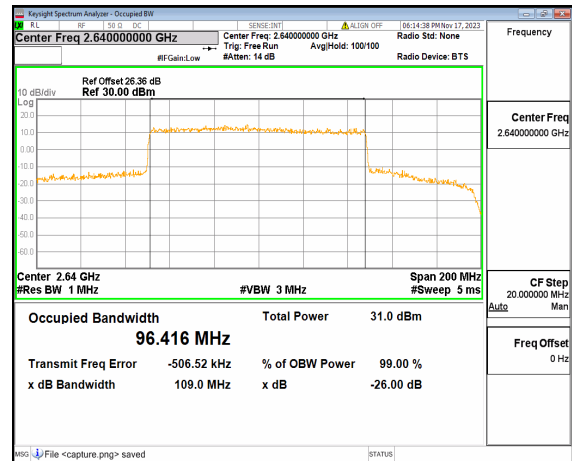

n41 100M DFT-s-OFDM BPSK Outer_Full High

n41 100M DFT-s-OFDM QPSK Outer_Full High

n41 100M DFT-s-OFDM 16QAM Outer_Full High

n41 100M DFT-s-OFDM 64QAM Outer_Full High

n41 100M DFT-s-OFDM 256QAM Outer_Full High