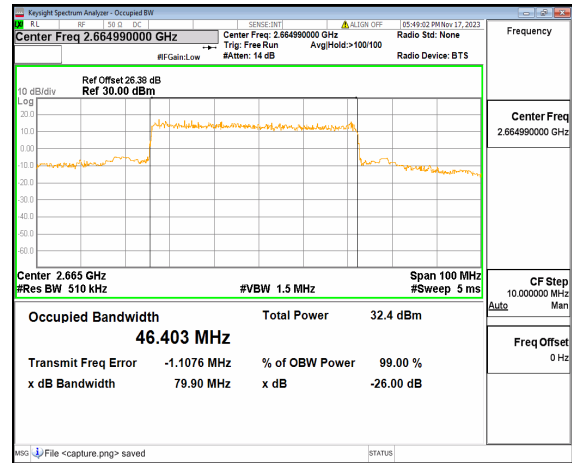

n41 50M DFT-s-OFDM QPSK Outer_Full High