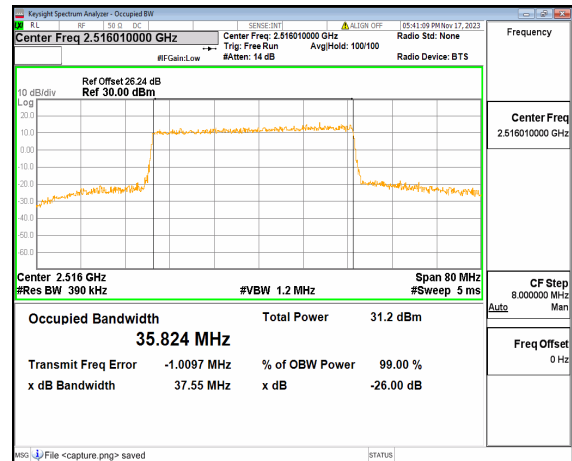

n41 40M DFT-s-OFDM 64QAM Outer_Full Low