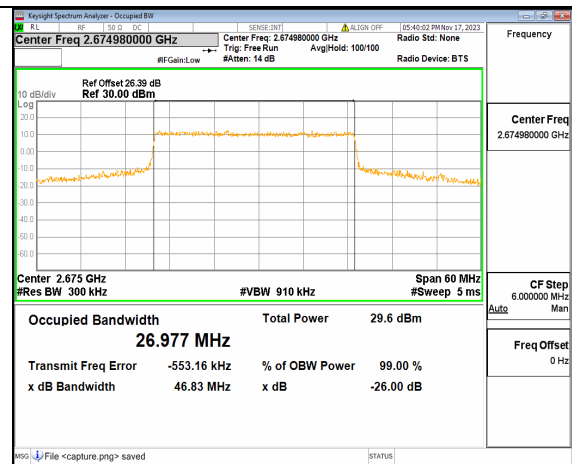

n41 30M DFT-s-OFDM BPSK Outer_Full High

n41 30M DFT-s-OFDM QPSK Outer_Full High

n41 30M DFT-s-OFDM 16QAM Outer_Full High

n41 30M DFT-s-OFDM 64QAM Outer_Full High

n41 30M DFT-s-OFDM 256QAM Outer_Full High

n41 30M CP-OFDM QPSK Outer_Full High