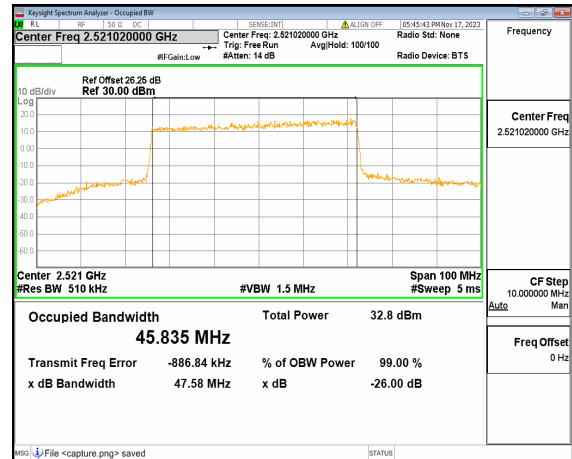

n41 50M DFT-s-OFDM QPSK Outer_Full Low