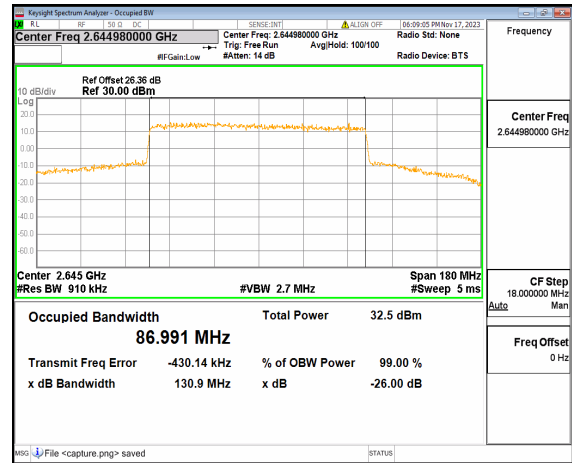

n41 90M DFT-s-OFDM QPSK Outer_Full High