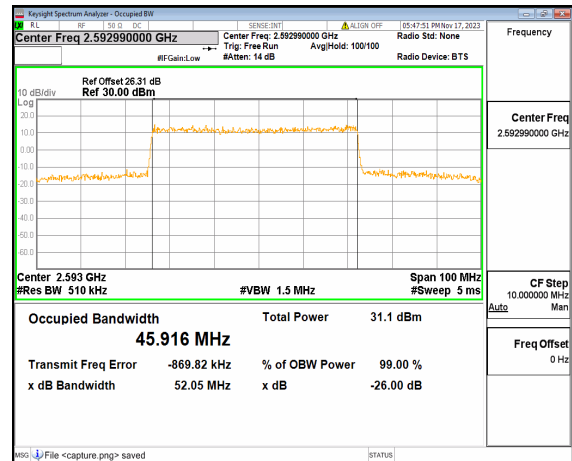

n41 50M DFT-s-OFDM 64QAM Outer_Full Mid