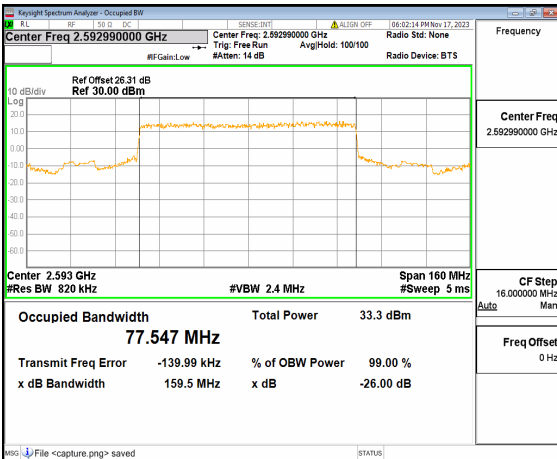

n41 80M DFT-s-OFDM BPSK Outer_Full Low

n41 80M DFT-s-OFDM QPSK Outer_Full Low

n41 80M DFT-s-OFDM 16QAM Outer_Full Low

n41 80M DFT-s-OFDM 64QAM Outer_Full Low

n41 80M DFT-s-OFDM 256QAM Outer_Full Low

n41 80M CP-OFDM QPSK Outer_Full Low