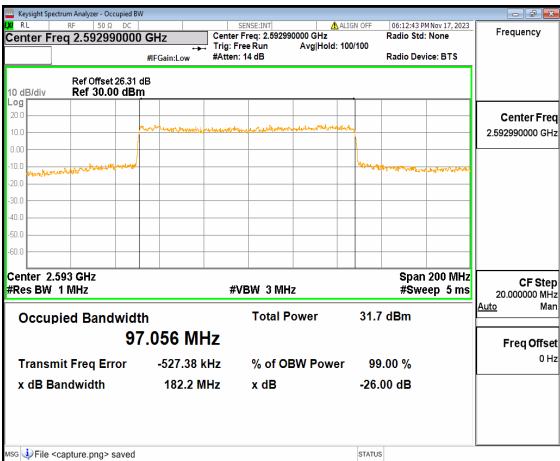

n41 100M DFT-s-OFDM 16QAM Outer_Full Mid