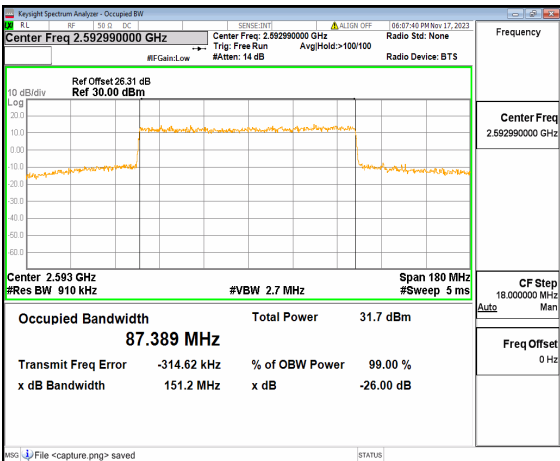

n41 90M DFT-s-OFDM 16QAM Outer_Full Mid