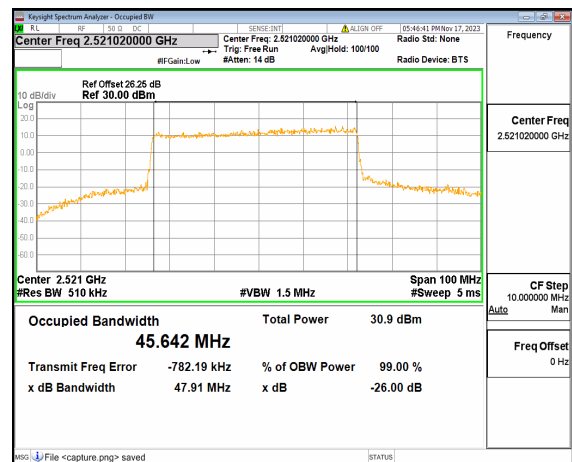

n41 50M DFT-s-OFDM BPSK Outer_Full Low

n41 50M DFT-s-OFDM QPSK Outer_Full Low

n41 50M DFT-s-OFDM 16QAM Outer_Full Low

n41 50M DFT-s-OFDM 64QAM Outer_Full Low

n41 50M DFT-s-OFDM 256QAM Outer_Full Low

n41 50M CP-OFDM QPSK Outer_Full Low