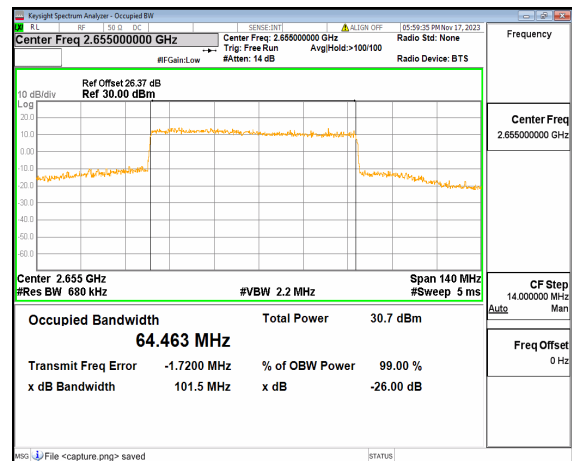

n41 70M DFT-s-OFDM 64QAM Outer_Full High