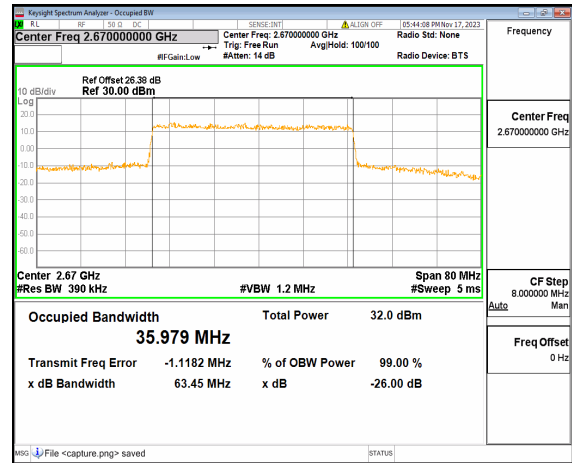

n41 40M DFT-s-OFDM QPSK Outer_Full High