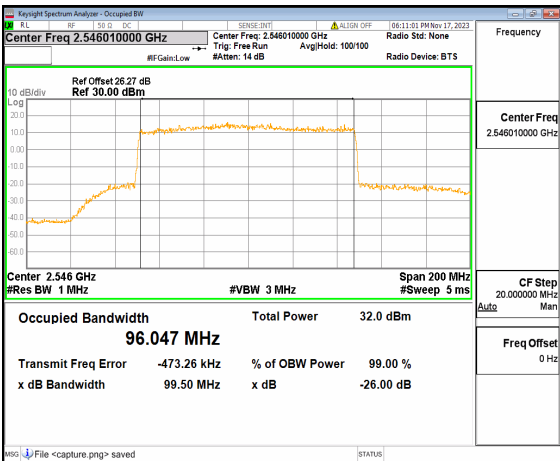

n41 100M DFT-s-OFDM 16QAM Outer_Full Low