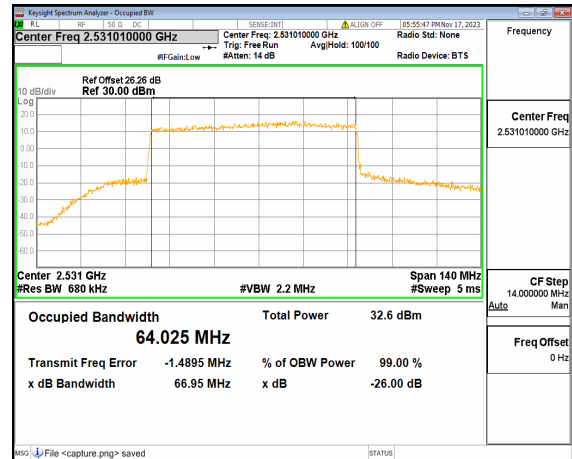

n41 70M DFT-s-OFDM QPSK Outer_Full Low