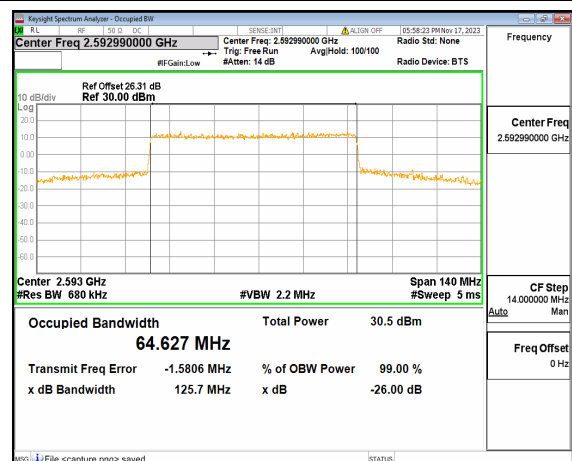

n41 70M DFT-s-OFDM BPSK Outer_Full Mid

n41 70M DFT-s-OFDM QPSK Outer_Full Mid

n41 70M DFT-s-OFDM 16QAM Outer_Full Mid

n41 70M DFT-s-OFDM 64QAM Outer_Full Mid

n41 70M DFT-s-OFDM 256QAM Outer_Full Mid

n41 70M CP-OFDM QPSK Outer_Full Mid