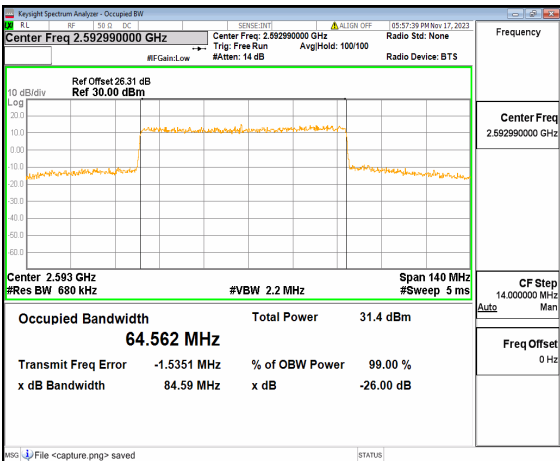

n41 70M DFT-s-OFDM 16QAM Outer_Full Mid