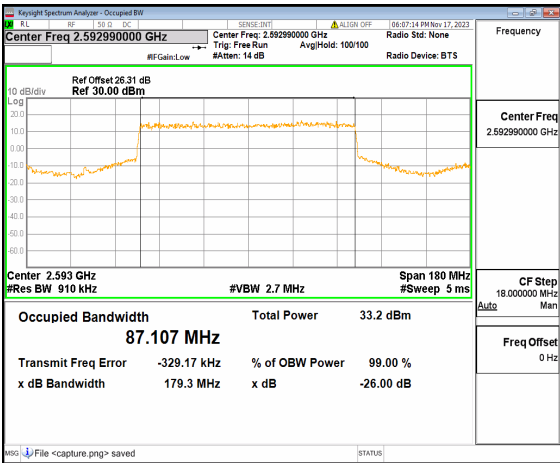

n41 90M DFT-s-OFDM BPSK Outer_Full Low

n41 90M DFT-s-OFDM QPSK Outer_Full Low

n41 90M DFT-s-OFDM 16QAM Outer_Full Low

n41 90M DFT-s-OFDM 64QAM Outer_Full Low

n41 90M DFT-s-OFDM 256QAM Outer_Full Low

n41 90M CP-OFDM QPSK Outer_Full Low