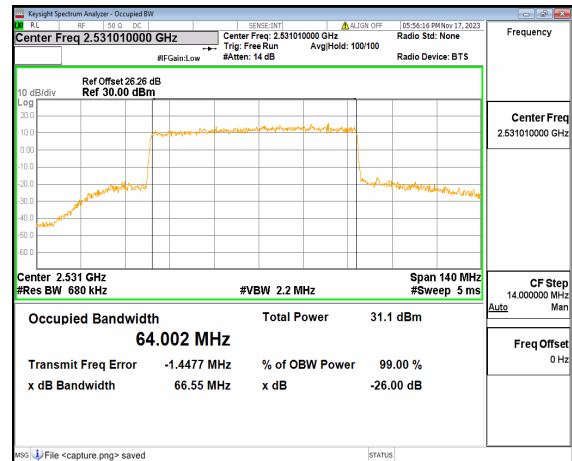

n41 70M DFT-s-OFDM 64QAM Outer_Full Low