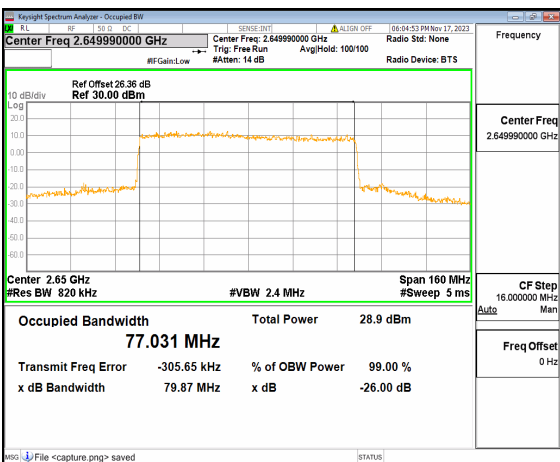

n41 80M DFT-s-OFDM BPSK Outer_Full High

n41 80M DFT-s-OFDM QPSK Outer_Full High

n41 80M DFT-s-OFDM 16QAM Outer_Full High

n41 80M DFT-s-OFDM 64QAM Outer_Full High

n41 80M DFT-s-OFDM 256QAM Outer_Full High

n41 80M CP-OFDM QPSK Outer_Full High