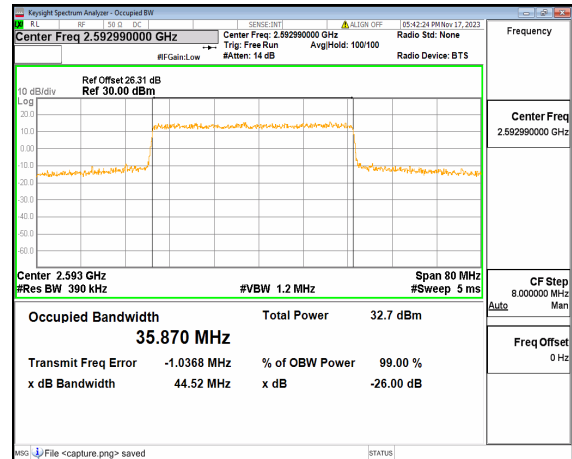

n41 40M DFT-s-OFDM QPSK Outer_Full Mid