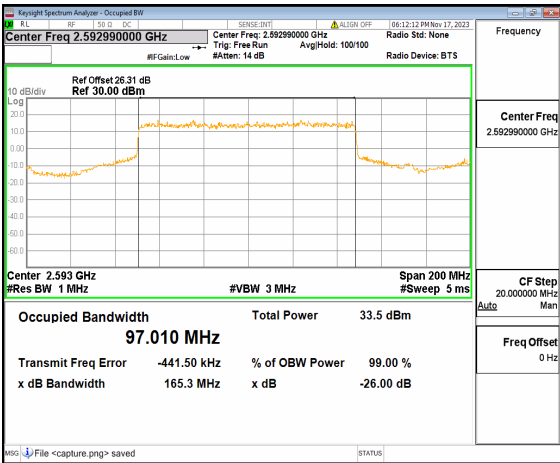

n41 100M DFT-s-OFDM BPSK Outer_Full Low

n41 100M DFT-s-OFDM QPSK Outer_Full Low

n41 100M DFT-s-OFDM 16QAM Outer_Full Low

n41 100M DFT-s-OFDM 64QAM Outer_Full Low

n41 100M DFT-s-OFDM 256QAM Outer_Full Low

n41 100M CP-OFDM QPSK Outer_Full Low