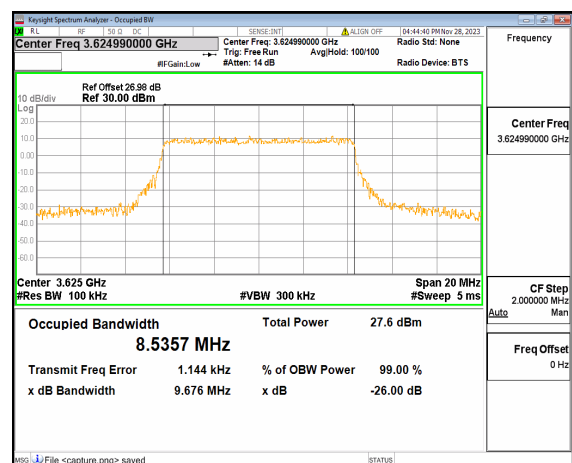

n48 10M DFT-s-OFDM 64QAM Outer_Full Mid