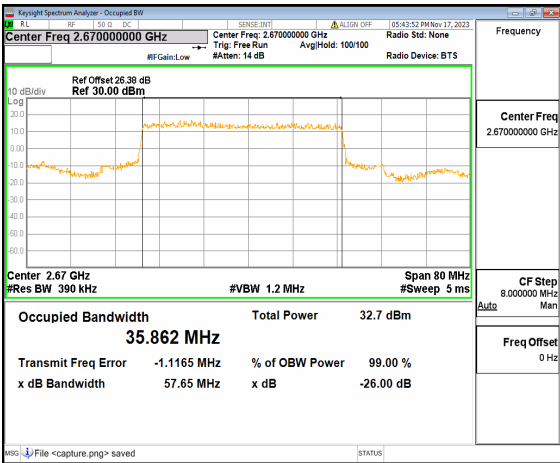

n41 40M DFT-s-OFDM BPSK Outer_Full Mid

n41 40M DFT-s-OFDM QPSK Outer_Full Mid

n41 40M DFT-s-OFDM 16QAM Outer_Full Mid

n41 40M DFT-s-OFDM 64QAM Outer_Full Mid

n41 40M DFT-s-OFDM 256QAM Outer_Full Mid

n41 40M CP-OFDM QPSK Outer_Full Mid