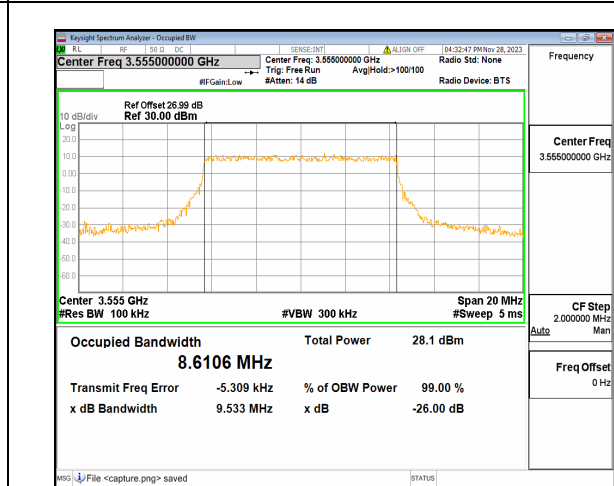

n48 10M DFT-s-OFDM 64QAM Outer_Full Low