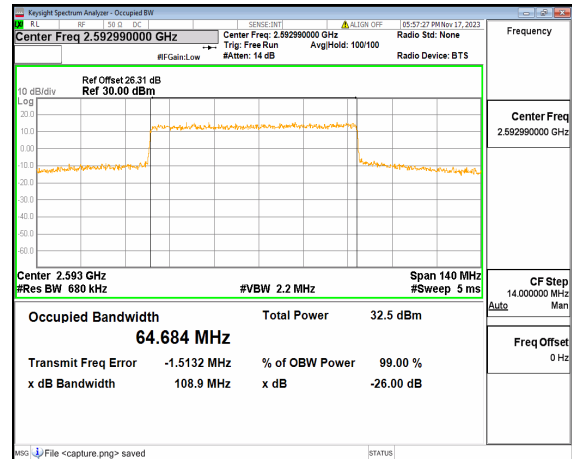

n41 70M DFT-s-OFDM QPSK Outer_Full Mid