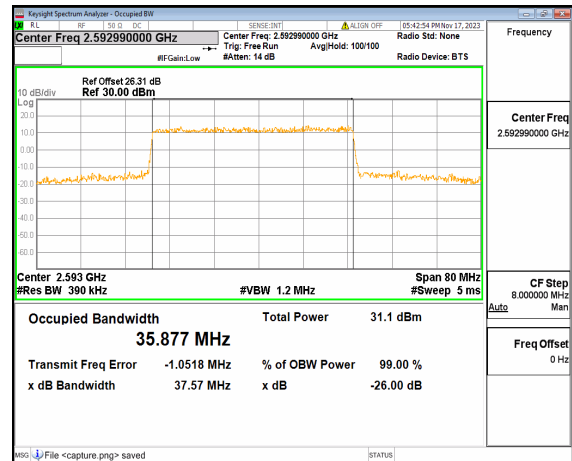

n41 40M DFT-s-OFDM 64QAM Outer_Full Mid