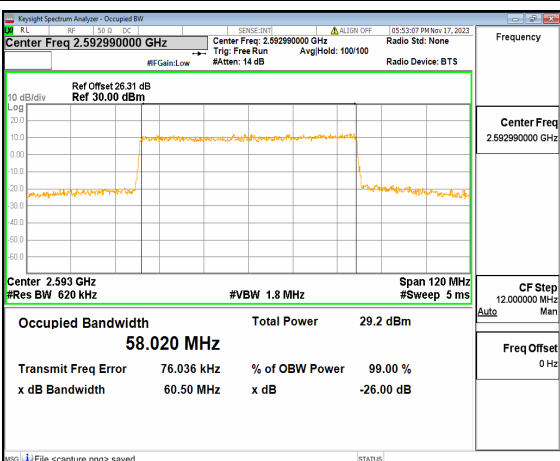

n41 60M DFT-s-OFDM BPSK Outer_Full Mid

n41 60M DFT-s-OFDM QPSK Outer_Full Mid

n41 60M DFT-s-OFDM 16QAM Outer_Full Mid

n41 60M DFT-s-OFDM 64QAM Outer_Full Mid

n41 60M DFT-s-OFDM 256QAM Outer_Full Mid

n41 60M CP-OFDM QPSK Outer_Full Mid