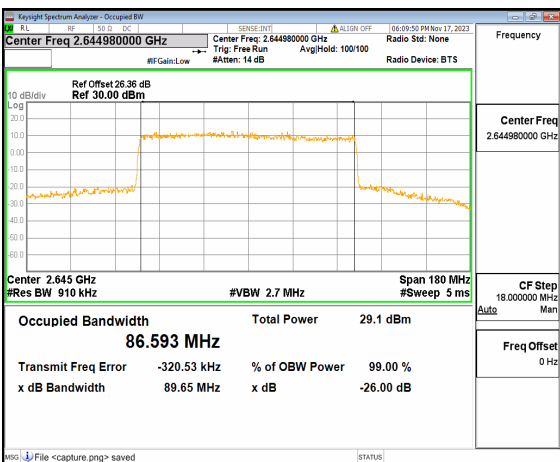

n41 90M DFT-s-OFDM BPSK Outer_Full High

n41 90M DFT-s-OFDM QPSK Outer_Full High

n41 90M DFT-s-OFDM 16QAM Outer_Full High

n41 90M DFT-s-OFDM 64QAM Outer_Full High

n41 90M DFT-s-OFDM 256QAM Outer_Full High

n41 90M CP-OFDM QPSK Outer_Full High