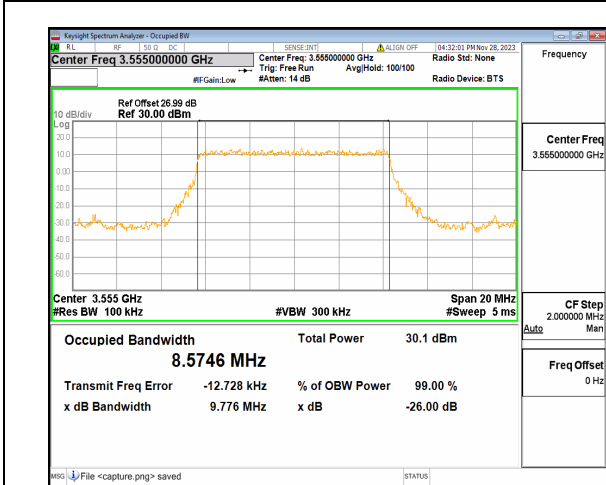

n48	30	40	645332	CP-OFDM QPSK	106/0	35.712	37.970	PASS

n48 10M DFT-s-OFDM BPSK Outer_Full Low