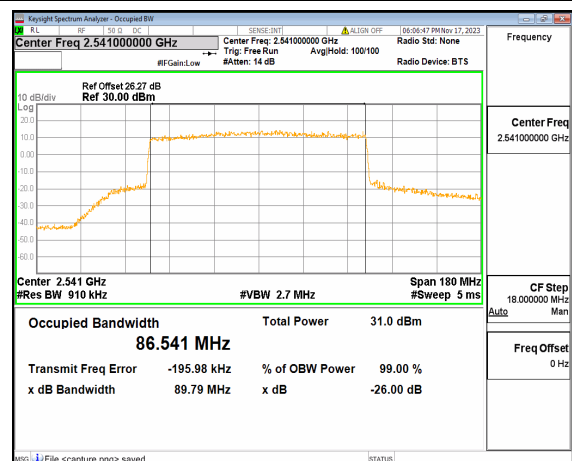

n41 90M DFT-s-OFDM BPSK Outer_Full Low

n41 90M DFT-s-OFDM QPSK Outer_Full Low

n41 90M DFT-s-OFDM 16QAM Outer_Full Low

n41 90M DFT-s-OFDM 64QAM Outer_Full Low

n41 90M DFT-s-OFDM 256QAM Outer_Full Low

n41 90M CP-OFDM QPSK Outer_Full Low