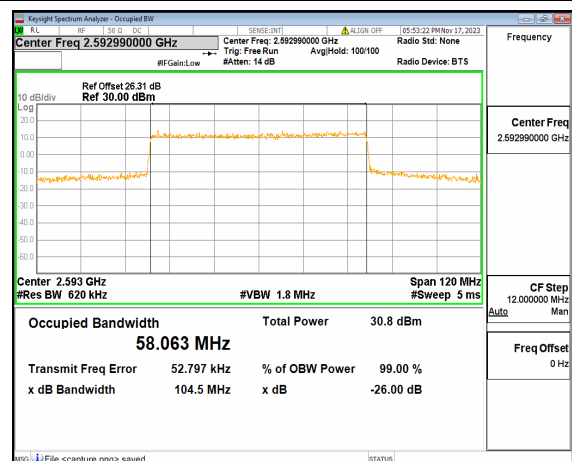

n41 60M DFT-s-OFDM BPSK Outer_Full Mid

n41 60M DFT-s-OFDM QPSK Outer_Full Mid

n41 60M DFT-s-OFDM 16QAM Outer_Full Mid

n41 60M DFT-s-OFDM 64QAM Outer_Full Mid

n41 60M DFT-s-OFDM 256QAM Outer_Full Mid

n41 60M CP-OFDM QPSK Outer_Full Mid