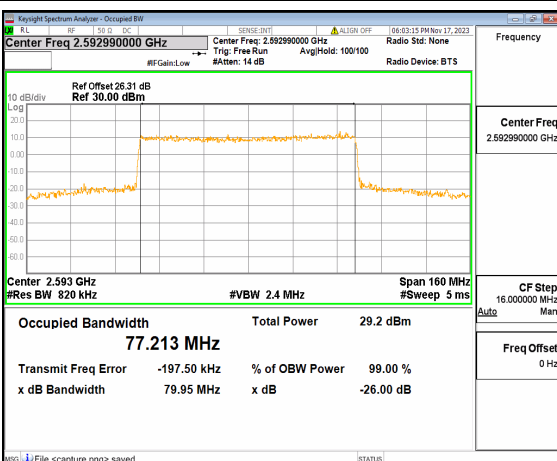

n41 80M DFT-s-OFDM BPSK Outer_Full Mid

n41 80M DFT-s-OFDM QPSK Outer_Full Mid

n41 80M DFT-s-OFDM 16QAM Outer_Full Mid

n41 80M DFT-s-OFDM 64QAM Outer_Full Mid

n41 80M DFT-s-OFDM 256QAM Outer_Full Mid

n41 80M CP-OFDM QPSK Outer_Full Mid