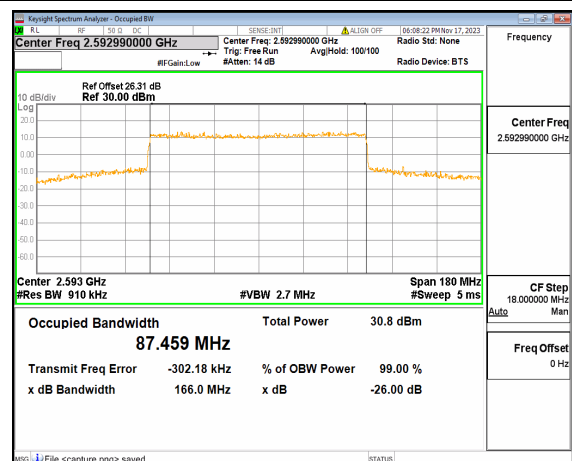

n41 90M DFT-s-OFDM BPSK Outer_Full Mid

n41 90M DFT-s-OFDM QPSK Outer_Full Mid

n41 90M DFT-s-OFDM 16QAM Outer_Full Mid

n41 90M DFT-s-OFDM 64QAM Outer_Full Mid

n41 90M DFT-s-OFDM 256QAM Outer_Full Mid

n41 90M CP-OFDM QPSK Outer_Full Mid