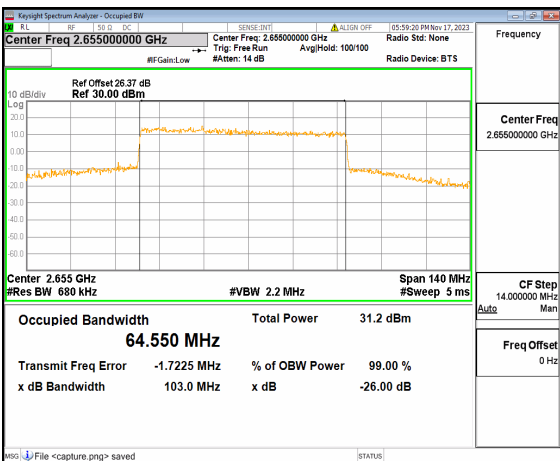

n41 70M DFT-s-OFDM 16QAM Outer_Full High