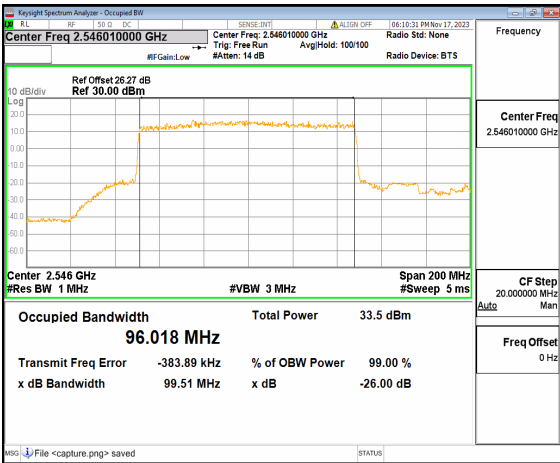

n41 90M DFT-s-OFDM BPSK Outer_Full High

n41 90M DFT-s-OFDM QPSK Outer_Full High

n41 90M DFT-s-OFDM 16QAM Outer_Full High

n41 90M DFT-s-OFDM 64QAM Outer_Full High

n41 90M DFT-s-OFDM 256QAM Outer_Full High

n41 90M CP-OFDM QPSK Outer_Full High