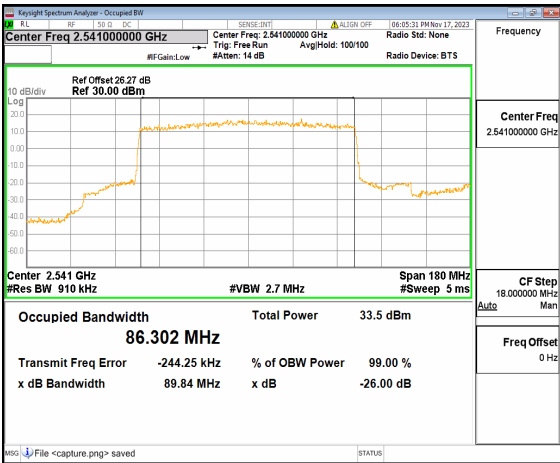

n41 80M DFT-s-OFDM BPSK Outer_Full High

n41 80M DFT-s-OFDM QPSK Outer_Full High

n41 80M DFT-s-OFDM 16QAM Outer_Full High

n41 80M DFT-s-OFDM 64QAM Outer_Full High

n41 80M DFT-s-OFDM 256QAM Outer_Full High

n41 80M CP-OFDM QPSK Outer_Full High