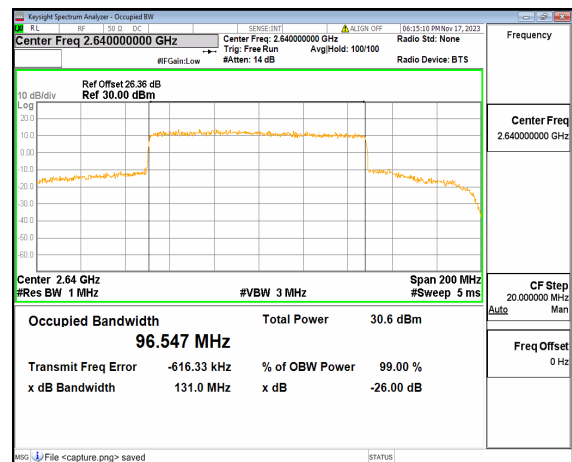

n41 100M DFT-s-OFDM BPSK Outer_Full High

n41 100M DFT-s-OFDM QPSK Outer_Full High

n41 100M DFT-s-OFDM 16QAM Outer_Full High

n41 100M DFT-s-OFDM 64QAM Outer_Full High

n41 100M DFT-s-OFDM 256QAM Outer_Full High