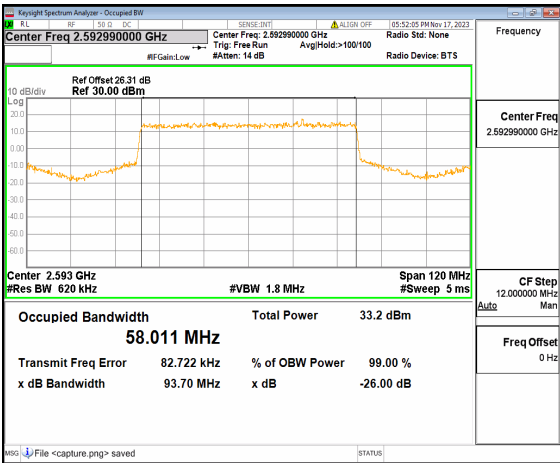

n41 60M DFT-s-OFDM BPSK Outer_Full Low

n41 60M DFT-s-OFDM QPSK Outer_Full Low

n41 60M DFT-s-OFDM 16QAM Outer_Full Low

n41 60M DFT-s-OFDM 64QAM Outer_Full Low

n41 60M DFT-s-OFDM 256QAM Outer_Full Low

n41 60M CP-OFDM QPSK Outer_Full Low