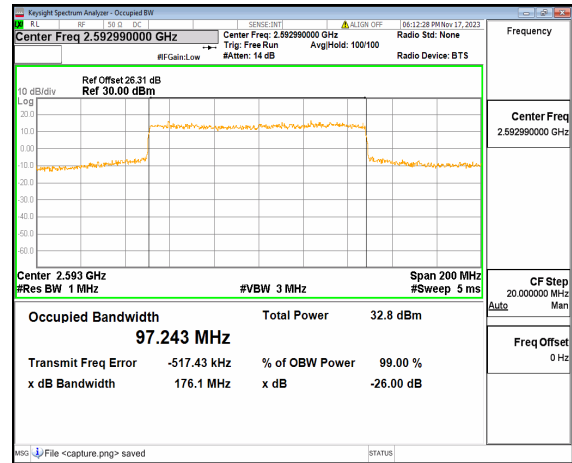

n41 100M DFT-s-OFDM QPSK Outer_Full Mid