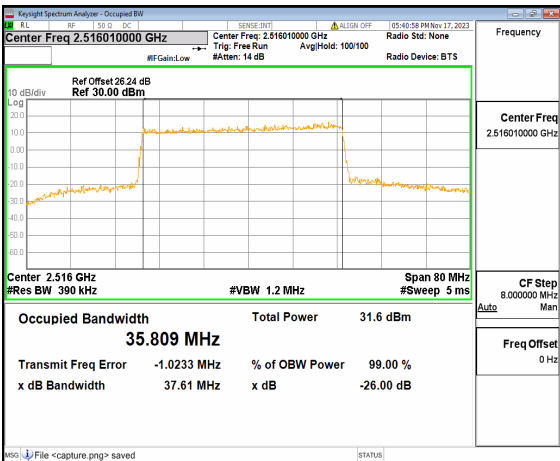

n41 40M DFT-s-OFDM 16QAM Outer_Full Low