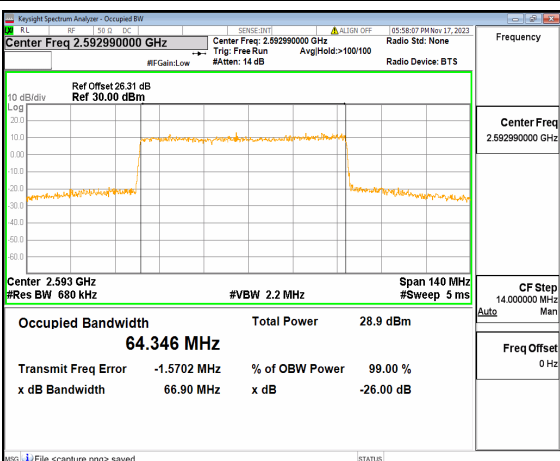

n41 70M DFT-s-OFDM BPSK Outer_Full Mid

n41 70M DFT-s-OFDM QPSK Outer_Full Mid

n41 70M DFT-s-OFDM 16QAM Outer_Full Mid

n41 70M DFT-s-OFDM 64QAM Outer_Full Mid

n41 70M DFT-s-OFDM 256QAM Outer_Full Mid

n41 70M CP-OFDM QPSK Outer_Full Mid