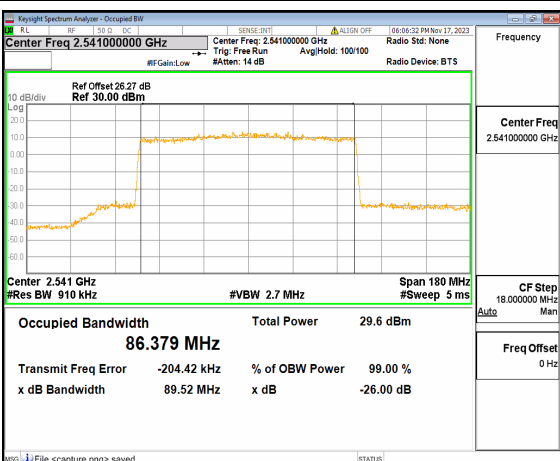

n41 90M DFT-s-OFDM BPSK Outer_Full Low

n41 90M DFT-s-OFDM QPSK Outer_Full Low

n41 90M DFT-s-OFDM 16QAM Outer_Full Low

n41 90M DFT-s-OFDM 64QAM Outer_Full Low

n41 90M DFT-s-OFDM 256QAM Outer_Full Low

n41 90M CP-OFDM QPSK Outer_Full Low