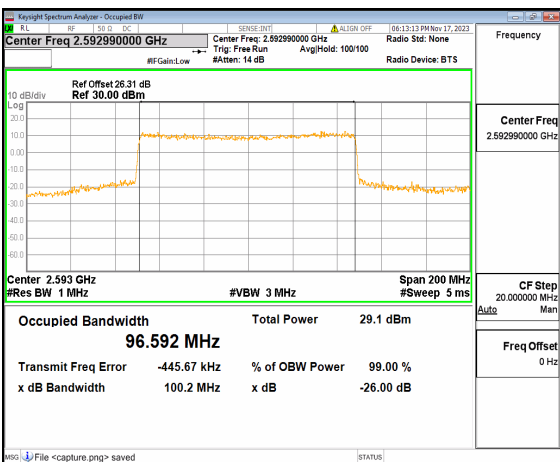

n41 100M DFT-s-OFDM 256QAM Outer_Full Mid