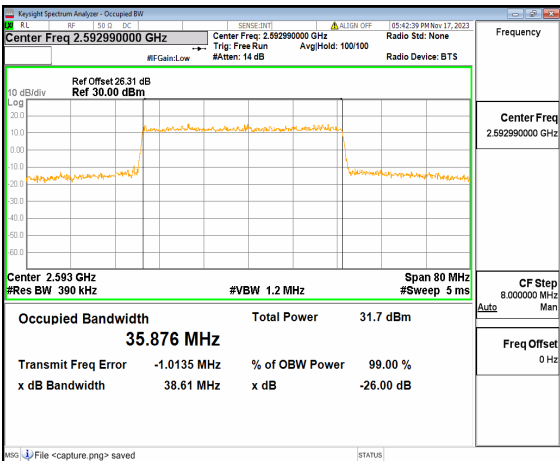

n41 40M DFT-s-OFDM 16QAM Outer_Full Mid