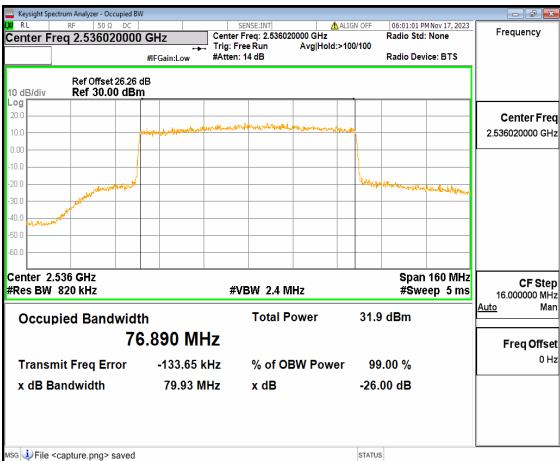

n41 80M DFT-s-OFDM 16QAM Outer_Full Low