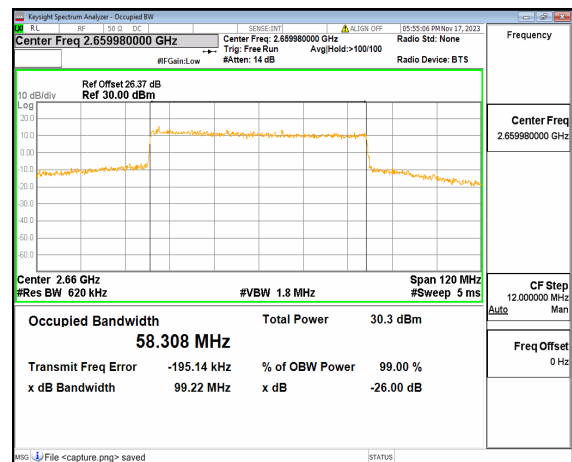

n41 60M DFT-s-OFDM BPSK Outer_Full High

n41 60M DFT-s-OFDM QPSK Outer_Full High

n41 60M DFT-s-OFDM 16QAM Outer_Full High

n41 60M DFT-s-OFDM 64QAM Outer_Full High

n41 60M DFT-s-OFDM 256QAM Outer_Full High

n41 60M CP-OFDM QPSK Outer_Full High