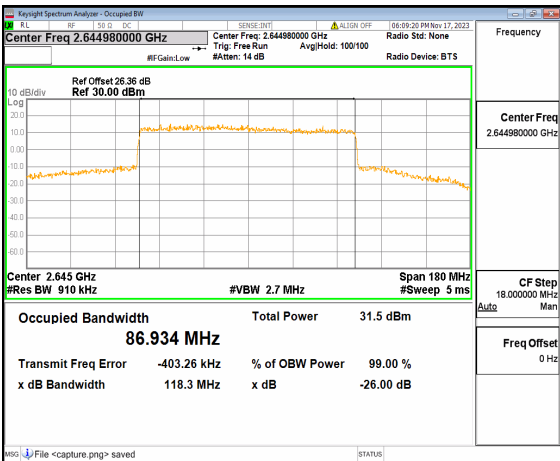

n41 90M DFT-s-OFDM 16QAM Outer_Full High