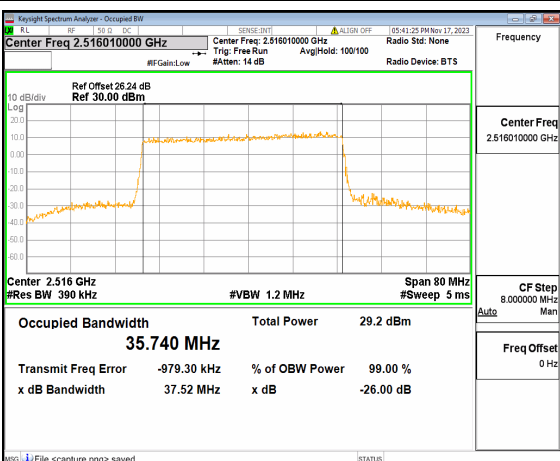

n41 40M DFT-s-OFDM BPSK Outer_Full Low

n41 40M DFT-s-OFDM QPSK Outer_Full Low

n41 40M DFT-s-OFDM 16QAM Outer_Full Low

n41 40M DFT-s-OFDM 64QAM Outer_Full Low

n41 40M DFT-s-OFDM 256QAM Outer_Full Low

n41 40M CP-OFDM QPSK Outer_Full Low