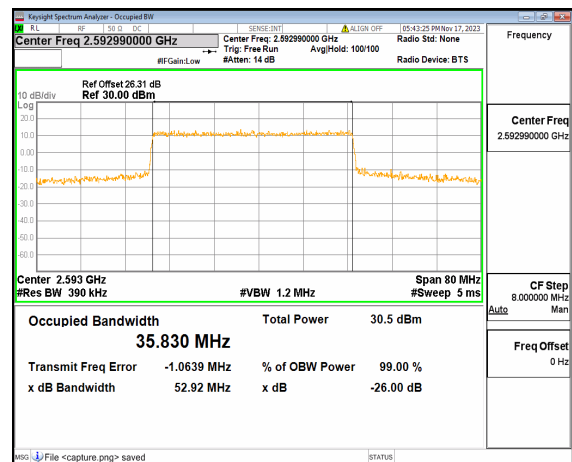

n41 40M DFT-s-OFDM BPSK Outer_Full Mid

n41 40M DFT-s-OFDM QPSK Outer_Full Mid

n41 40M DFT-s-OFDM 16QAM Outer_Full Mid

n41 40M DFT-s-OFDM 64QAM Outer_Full Mid

n41 40M DFT-s-OFDM 256QAM Outer_Full Mid

n41 40M CP-OFDM QPSK Outer_Full Mid