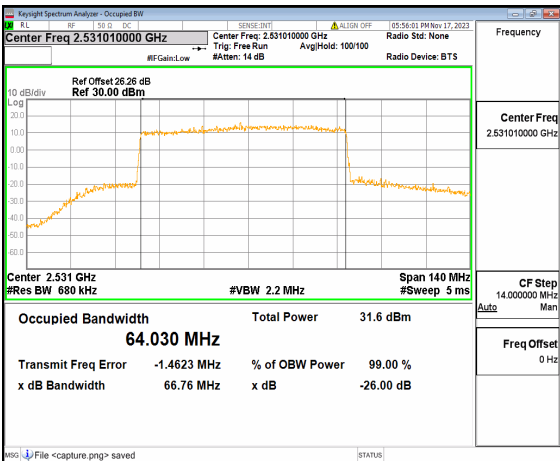

n41 70M DFT-s-OFDM 16QAM Outer_Full Low