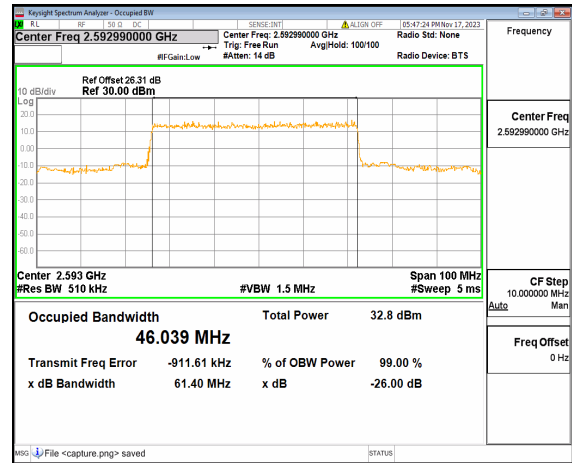

n41 50M DFT-s-OFDM QPSK Outer_Full Mid