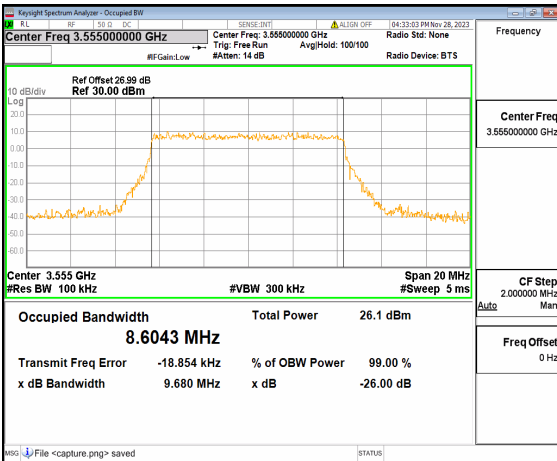

n48 10M DFT-s-OFDM 256QAM Outer_Full Low