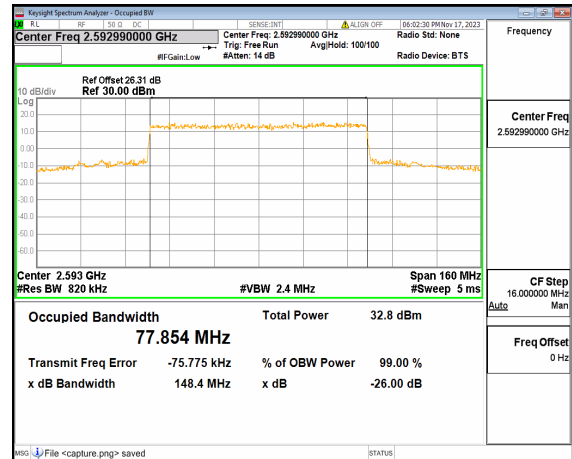

n41 80M DFT-s-OFDM QPSK Outer_Full Mid