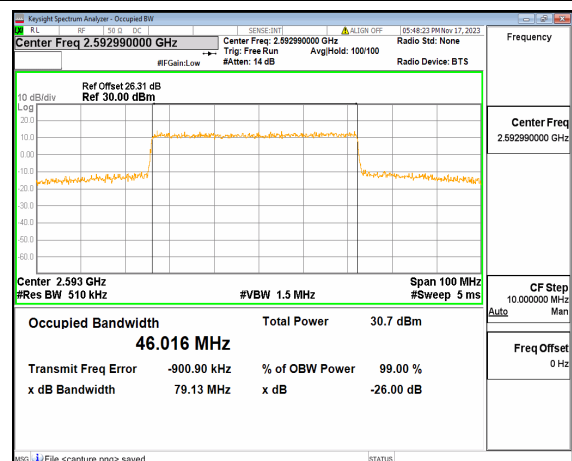

n41 50M DFT-s-OFDM BPSK Outer_Full Mid

n41 50M DFT-s-OFDM QPSK Outer_Full Mid

n41 50M DFT-s-OFDM 16QAM Outer_Full Mid

n41 50M DFT-s-OFDM 64QAM Outer_Full Mid

n41 50M DFT-s-OFDM 256QAM Outer_Full Mid

n41 50M CP-OFDM QPSK Outer_Full Mid