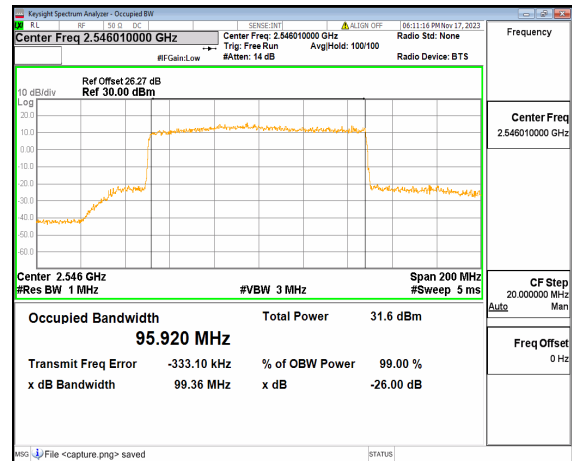

n41 100M DFT-s-OFDM 64QAM Outer_Full Low