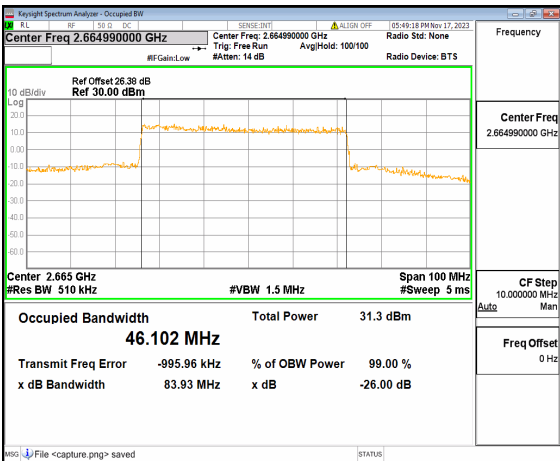

n41 50M DFT-s-OFDM 16QAM Outer_Full High