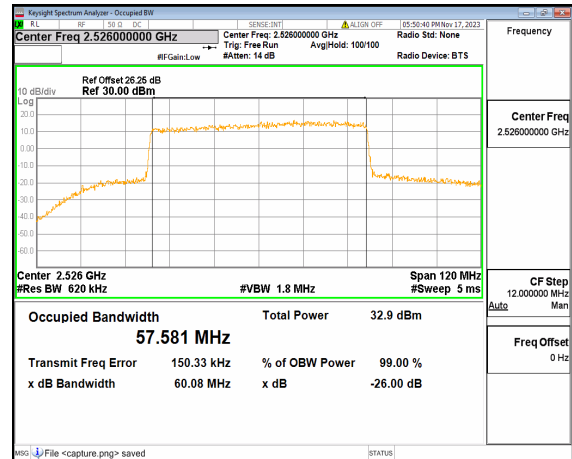

n41 60M DFT-s-OFDM QPSK Outer_Full Low