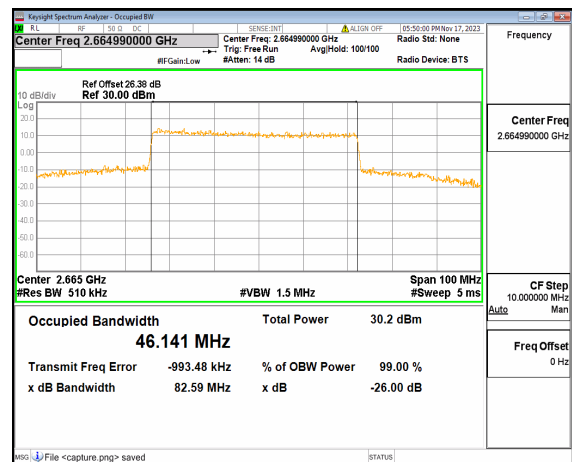

n41 50M DFT-s-OFDM BPSK Outer_Full High

n41 50M DFT-s-OFDM QPSK Outer_Full High

n41 50M DFT-s-OFDM 16QAM Outer_Full High

n41 50M DFT-s-OFDM 64QAM Outer_Full High

n41 50M DFT-s-OFDM 256QAM Outer_Full High

n41 50M CP-OFDM QPSK Outer_Full High