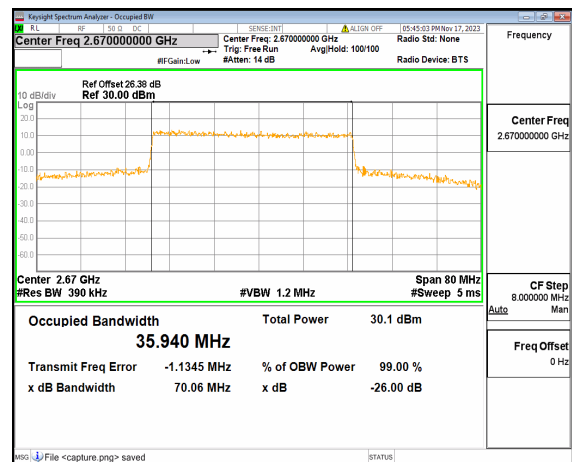

n41 40M DFT-s-OFDM BPSK Outer_Full High

n41 40M DFT-s-OFDM QPSK Outer_Full High

n41 40M DFT-s-OFDM 16QAM Outer_Full High

n41 40M DFT-s-OFDM 64QAM Outer_Full High

n41 40M DFT-s-OFDM 256QAM Outer_Full High

n41 40M CP-OFDM QPSK Outer_Full High