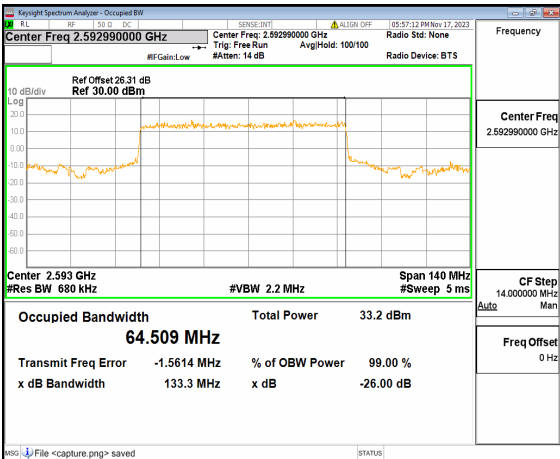

n41 70M DFT-s-OFDM BPSK Outer_Full Low

n41 70M DFT-s-OFDM QPSK Outer_Full Low

n41 70M DFT-s-OFDM 16QAM Outer_Full Low

n41 70M DFT-s-OFDM 64QAM Outer_Full Low

n41 70M DFT-s-OFDM 256QAM Outer_Full Low

n41 70M CP-OFDM QPSK Outer_Full Low