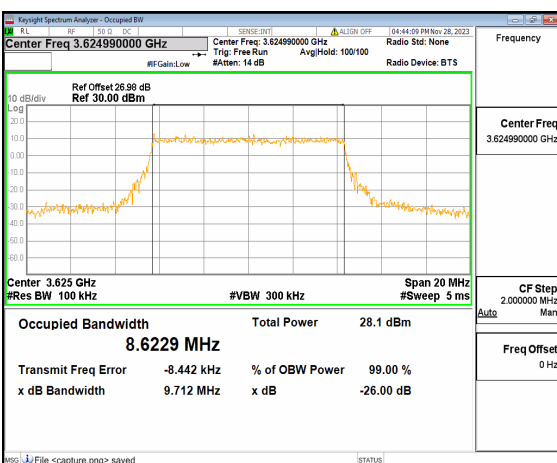

n48 10M DFT-s-OFDM 16QAM Outer_Full Low

n48 10M DFT-s-OFDM 64QAM Outer_Full Low

n48 10M DFT-s-OFDM 256QAM Outer_Full Low

n48 10M CP-OFDM QPSK Outer_Full Low

n48 10M DFT-s-OFDM BPSK Outer_Full Mid

n48 10M DFT-s-OFDM QPSK Outer_Full Mid