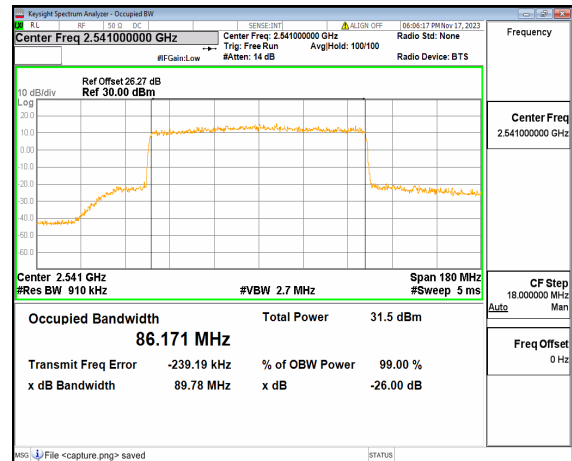

n41 90M DFT-s-OFDM 64QAM Outer_Full Low