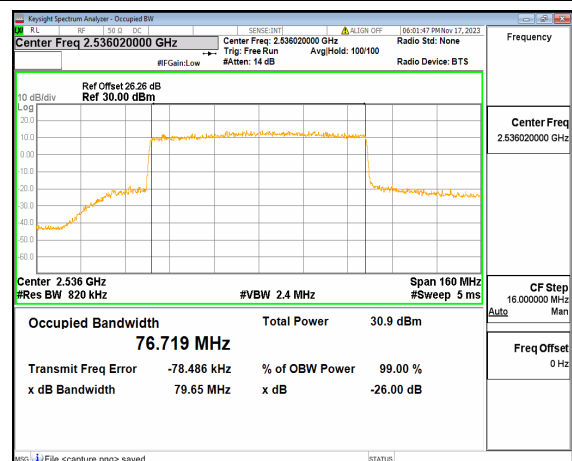

n41 80M DFT-s-OFDM BPSK Outer_Full Low

n41 80M DFT-s-OFDM QPSK Outer_Full Low

n41 80M DFT-s-OFDM 16QAM Outer_Full Low

n41 80M DFT-s-OFDM 64QAM Outer_Full Low

n41 80M DFT-s-OFDM 256QAM Outer_Full Low

n41 80M CP-OFDM QPSK Outer_Full Low