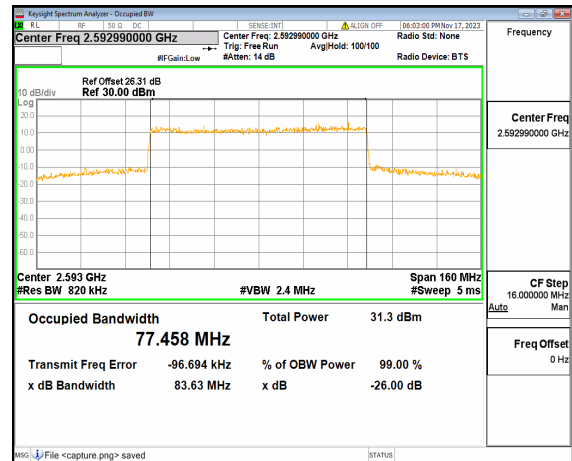

n41 80M DFT-s-OFDM 64QAM Outer_Full Mid