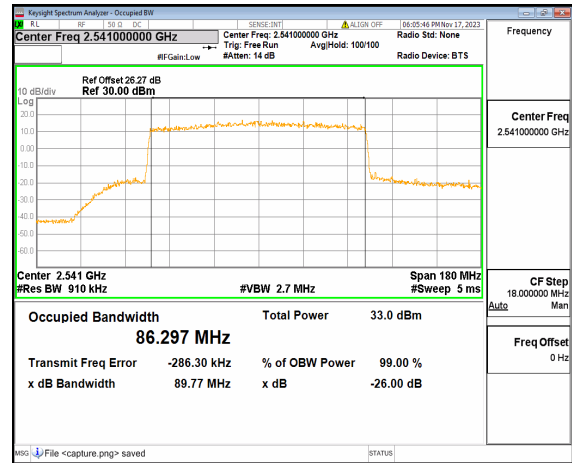

n41 90M DFT-s-OFDM QPSK Outer_Full Low