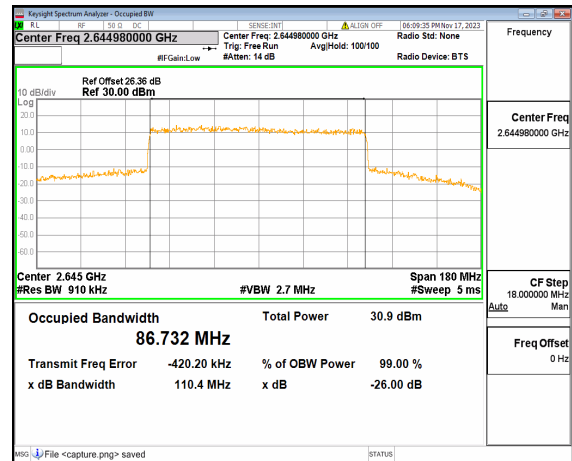

n41 90M DFT-s-OFDM 64QAM Outer_Full High