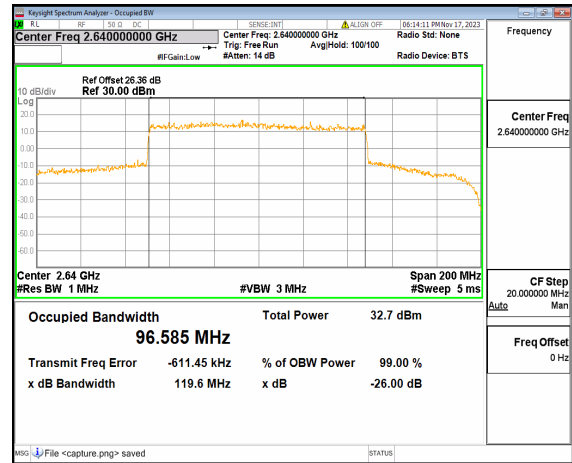

n41 100M DFT-s-OFDM BPSK Outer_Full High

n41 100M DFT-s-OFDM QPSK Outer_Full High

n41 100M DFT-s-OFDM 16QAM Outer_Full High

n41 100M DFT-s-OFDM 64QAM Outer_Full High

n41 100M DFT-s-OFDM 256QAM Outer_Full High