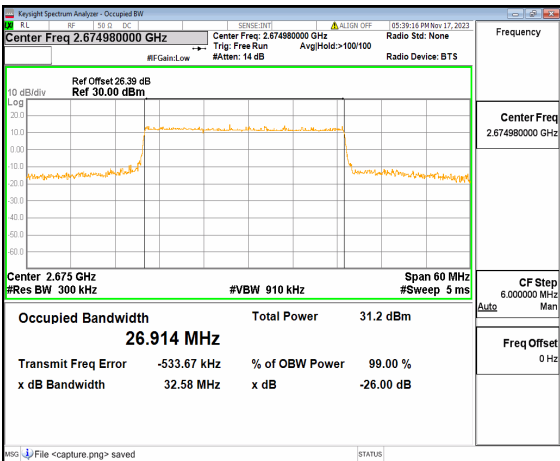

n41 30M DFT-s-OFDM BPSK Outer_Full High

n41 30M DFT-s-OFDM QPSK Outer_Full High

n41 30M DFT-s-OFDM 16QAM Outer_Full High

n41 30M DFT-s-OFDM 64QAM Outer_Full High

n41 30M DFT-s-OFDM 256QAM Outer_Full High

n41 30M CP-OFDM QPSK Outer_Full High