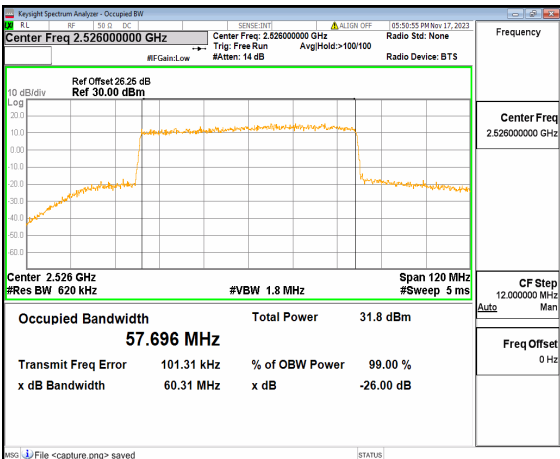

n41 60M DFT-s-OFDM 16QAM Outer_Full Low