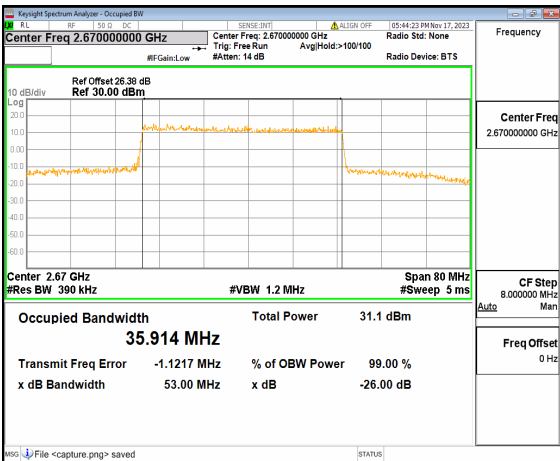

n41 40M DFT-s-OFDM 16QAM Outer_Full High