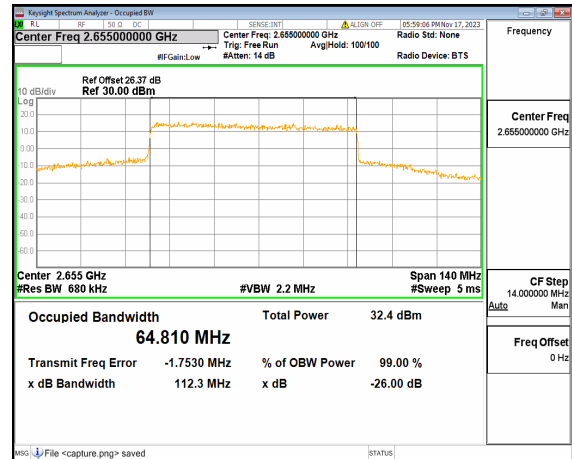

n41 70M DFT-s-OFDM QPSK Outer_Full High