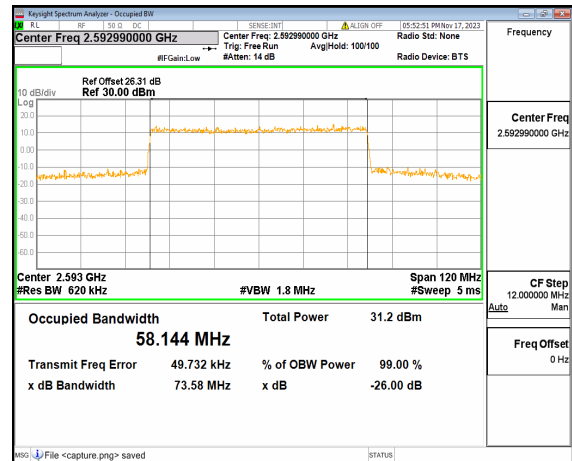

n41 60M DFT-s-OFDM 64QAM Outer_Full Mid