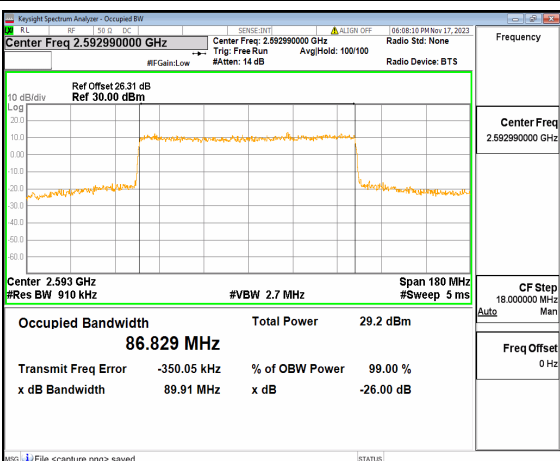

n41 90M DFT-s-OFDM BPSK Outer_Full Mid

n41 90M DFT-s-OFDM QPSK Outer_Full Mid

n41 90M DFT-s-OFDM 16QAM Outer_Full Mid

n41 90M DFT-s-OFDM 64QAM Outer_Full Mid

n41 90M DFT-s-OFDM 256QAM Outer_Full Mid

n41 90M CP-OFDM QPSK Outer_Full Mid