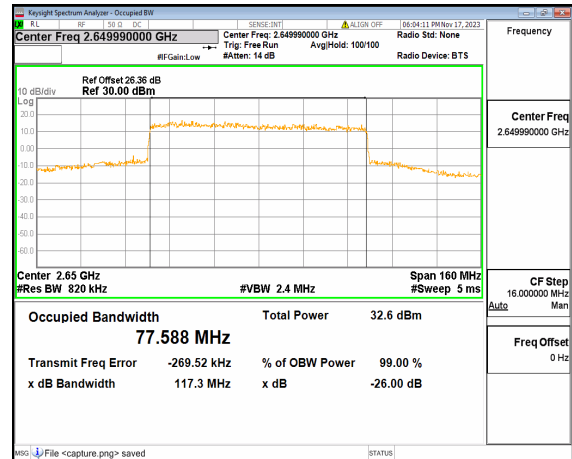

n41 80M DFT-s-OFDM QPSK Outer_Full High