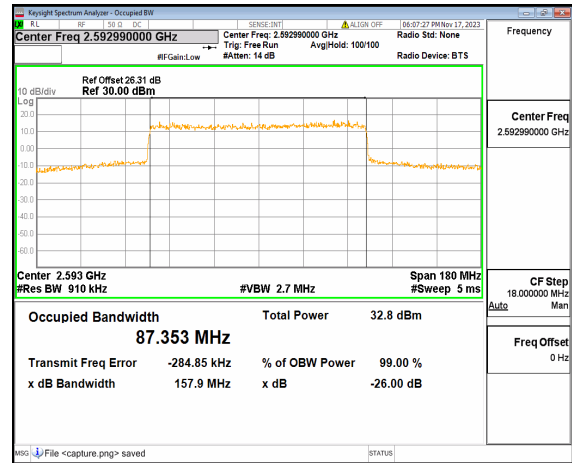

n41 90M DFT-s-OFDM QPSK Outer_Full Mid