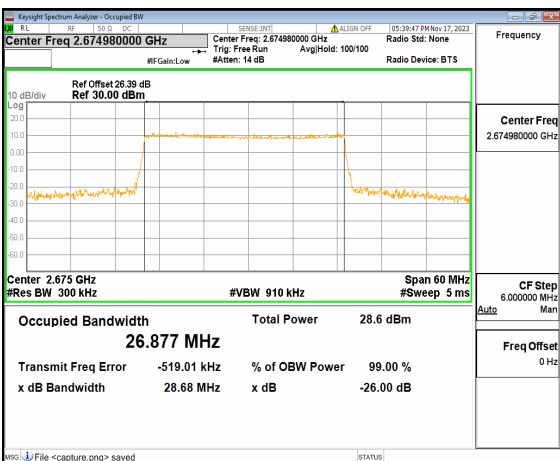

n41 30M DFT-s-OFDM BPSK Outer_Full High

n41 30M DFT-s-OFDM QPSK Outer_Full High

n41 30M DFT-s-OFDM 16QAM Outer_Full High

n41 30M DFT-s-OFDM 64QAM Outer_Full High

n41 30M DFT-s-OFDM 256QAM Outer_Full High

n41 30M CP-OFDM QPSK Outer_Full High