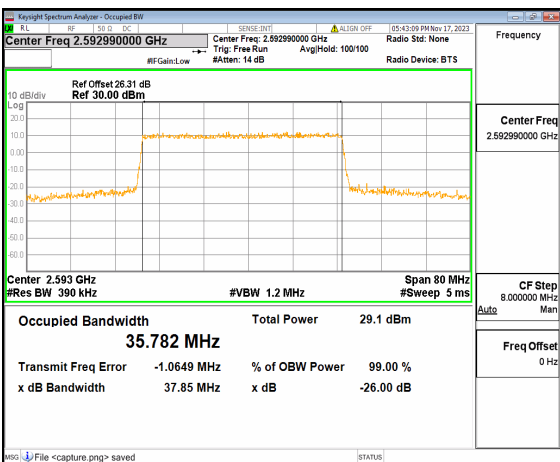

n41 40M DFT-s-OFDM BPSK Outer_Full Mid

n41 40M DFT-s-OFDM QPSK Outer_Full Mid

n41 40M DFT-s-OFDM 16QAM Outer_Full Mid

n41 40M DFT-s-OFDM 64QAM Outer_Full Mid

n41 40M DFT-s-OFDM 256QAM Outer_Full Mid

n41 40M CP-OFDM QPSK Outer_Full Mid