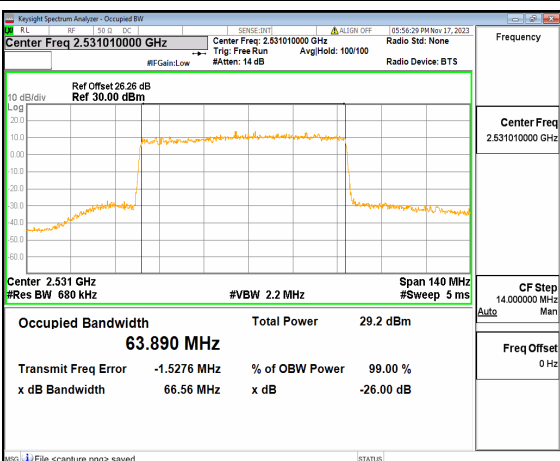

n41 70M DFT-s-OFDM BPSK Outer_Full Low

n41 70M DFT-s-OFDM QPSK Outer_Full Low

n41 70M DFT-s-OFDM 16QAM Outer_Full Low

n41 70M DFT-s-OFDM 64QAM Outer_Full Low

n41 70M DFT-s-OFDM 256QAM Outer_Full Low

n41 70M CP-OFDM QPSK Outer_Full Low