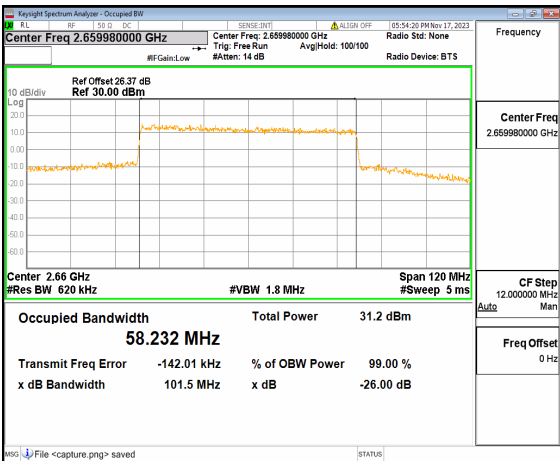

n41 60M DFT-s-OFDM 16QAM Outer_Full High