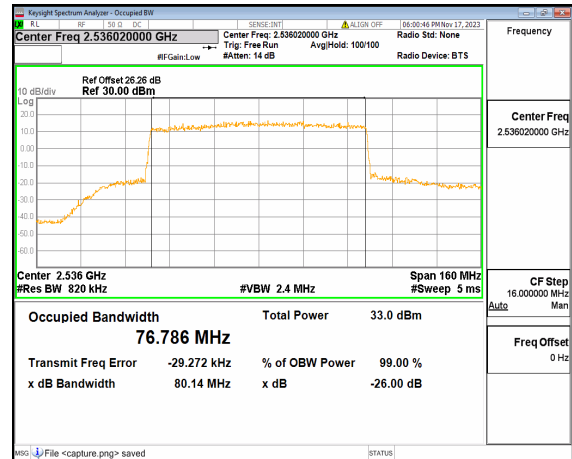

n41 80M DFT-s-OFDM QPSK Outer_Full Low