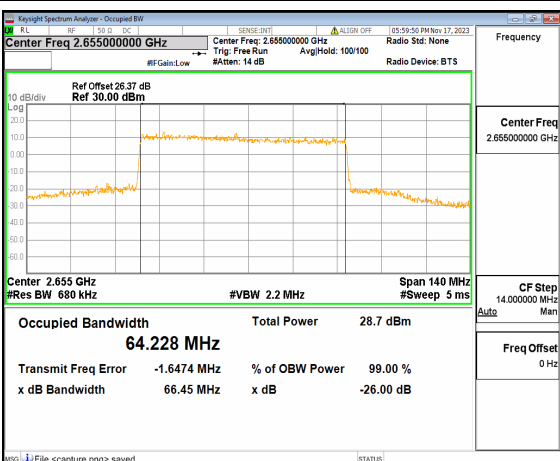

n41 70M DFT-s-OFDM BPSK Outer_Full High

n41 70M DFT-s-OFDM QPSK Outer_Full High

n41 70M DFT-s-OFDM 16QAM Outer_Full High

n41 70M DFT-s-OFDM 64QAM Outer_Full High

n41 70M DFT-s-OFDM 256QAM Outer_Full High

n41 70M CP-OFDM QPSK Outer_Full High