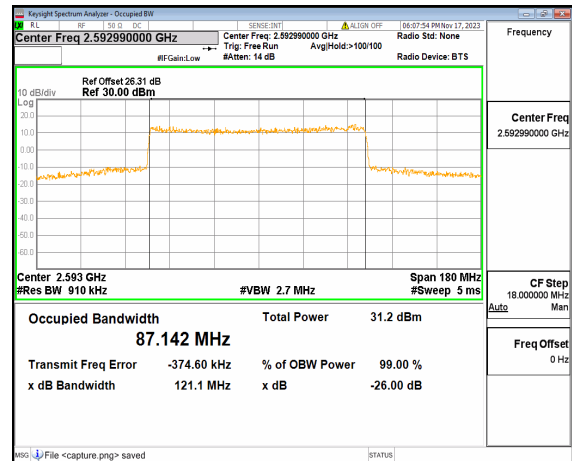

n41 90M DFT-s-OFDM 64QAM Outer_Full Mid