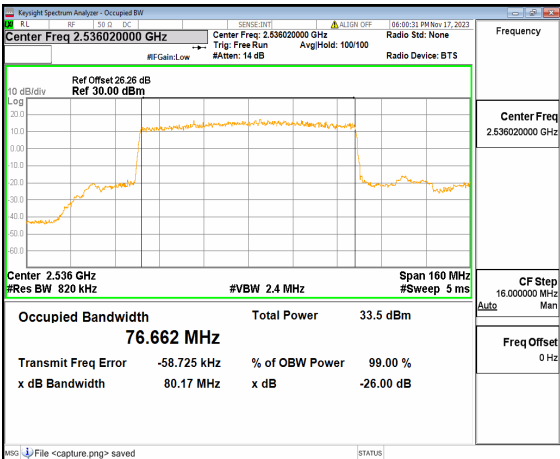

n41 70M DFT-s-OFDM BPSK Outer_Full High

n41 70M DFT-s-OFDM QPSK Outer_Full High

n41 70M DFT-s-OFDM 16QAM Outer_Full High

n41 70M DFT-s-OFDM 64QAM Outer_Full High

n41 70M DFT-s-OFDM 256QAM Outer_Full High

n41 70M CP-OFDM QPSK Outer_Full High