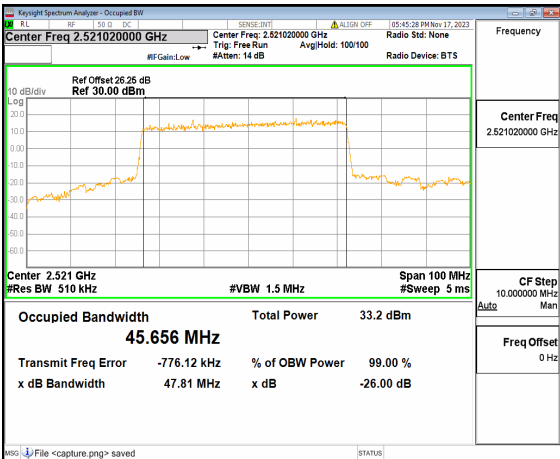

n41 40M DFT-s-OFDM BPSK Outer_Full High

n41 40M DFT-s-OFDM QPSK Outer_Full High

n41 40M DFT-s-OFDM 16QAM Outer_Full High

n41 40M DFT-s-OFDM 64QAM Outer_Full High

n41 40M DFT-s-OFDM 256QAM Outer_Full High

n41 40M CP-OFDM QPSK Outer_Full High