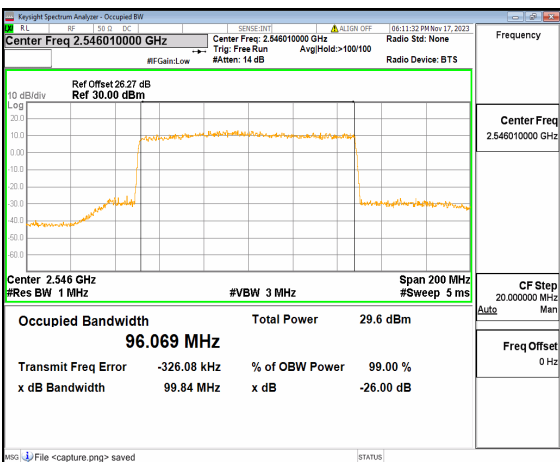

n41 100M DFT-s-OFDM BPSK Outer_Full Low

n41 100M DFT-s-OFDM QPSK Outer_Full Low

n41 100M DFT-s-OFDM 16QAM Outer_Full Low

n41 100M DFT-s-OFDM 64QAM Outer_Full Low

n41 100M DFT-s-OFDM 256QAM Outer_Full Low

n41 100M CP-OFDM QPSK Outer_Full Low