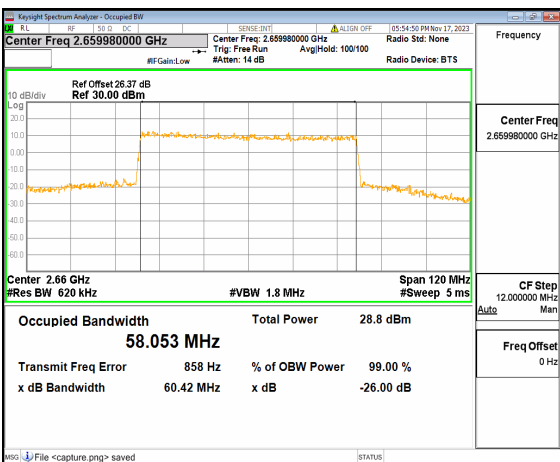

n41 60M DFT-s-OFDM BPSK Outer_Full High

n41 60M DFT-s-OFDM QPSK Outer_Full High

n41 60M DFT-s-OFDM 16QAM Outer_Full High

n41 60M DFT-s-OFDM 64QAM Outer_Full High

n41 60M DFT-s-OFDM 256QAM Outer_Full High

n41 60M CP-OFDM QPSK Outer_Full High