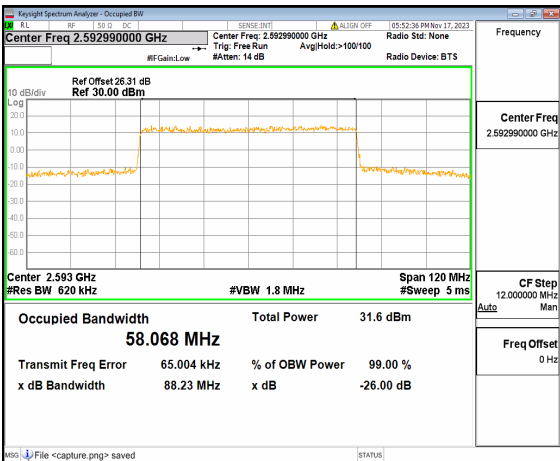

n41 60M DFT-s-OFDM 16QAM Outer_Full Mid