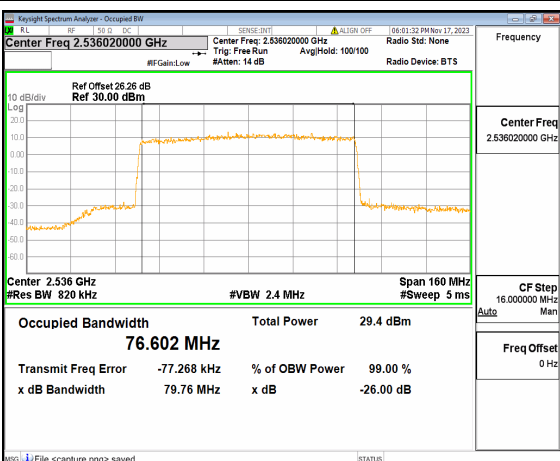

n41 80M DFT-s-OFDM BPSK Outer_Full Low

n41 80M DFT-s-OFDM QPSK Outer_Full Low

n41 80M DFT-s-OFDM 16QAM Outer_Full Low

n41 80M DFT-s-OFDM 64QAM Outer_Full Low

n41 80M DFT-s-OFDM 256QAM Outer_Full Low

n41 80M CP-OFDM QPSK Outer_Full Low