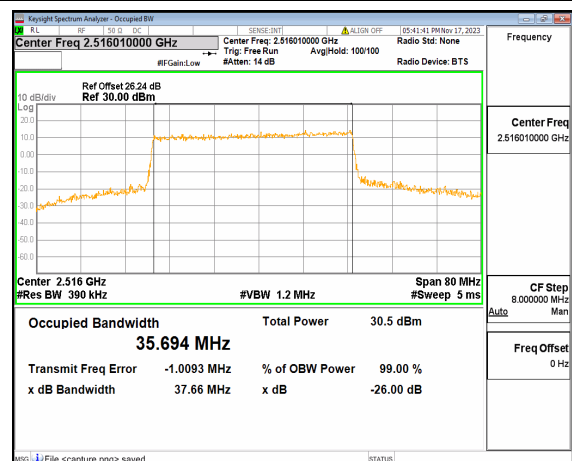

n41 40M DFT-s-OFDM BPSK Outer_Full Low

n41 40M DFT-s-OFDM QPSK Outer_Full Low

n41 40M DFT-s-OFDM 16QAM Outer_Full Low

n41 40M DFT-s-OFDM 64QAM Outer_Full Low

n41 40M DFT-s-OFDM 256QAM Outer_Full Low

n41 40M CP-OFDM QPSK Outer_Full Low