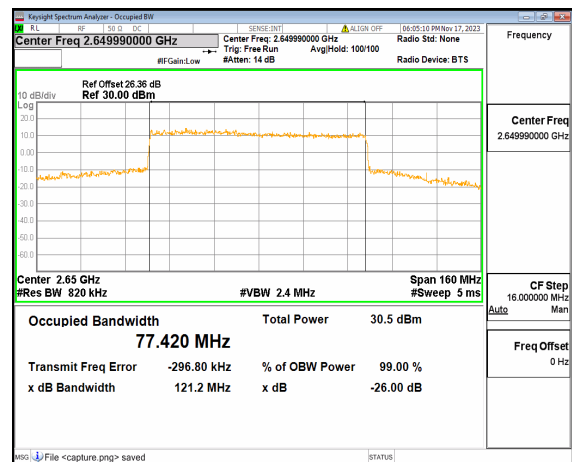

n41 80M DFT-s-OFDM BPSK Outer_Full High

n41 80M DFT-s-OFDM QPSK Outer_Full High

n41 80M DFT-s-OFDM 16QAM Outer_Full High

n41 80M DFT-s-OFDM 64QAM Outer_Full High

n41 80M DFT-s-OFDM 256QAM Outer_Full High

n41 80M CP-OFDM QPSK Outer_Full High