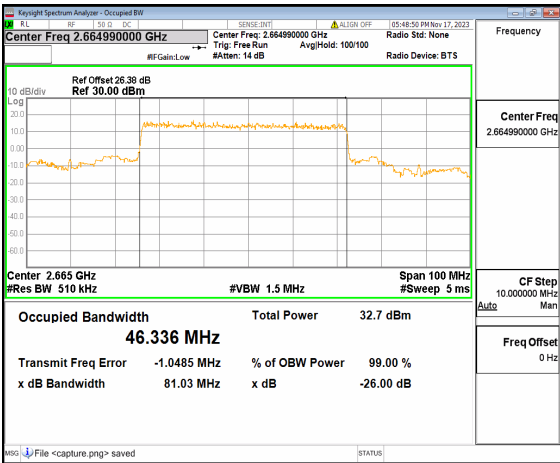

n41 50M DFT-s-OFDM BPSK Outer_Full Mid

n41 50M DFT-s-OFDM QPSK Outer_Full Mid

n41 50M DFT-s-OFDM 16QAM Outer_Full Mid

n41 50M DFT-s-OFDM 64QAM Outer_Full Mid

n41 50M DFT-s-OFDM 256QAM Outer_Full Mid

n41 50M CP-OFDM QPSK Outer_Full Mid