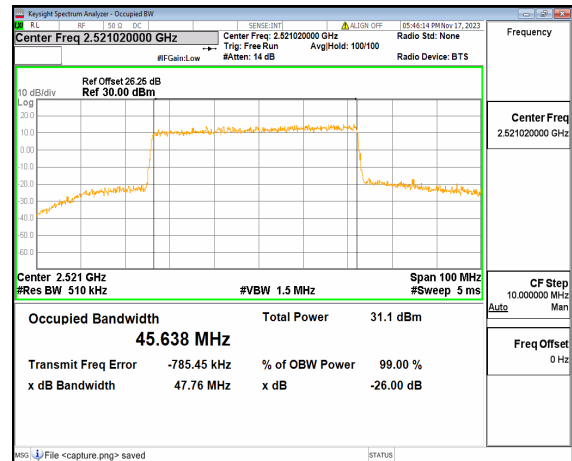

n41 50M DFT-s-OFDM 64QAM Outer_Full Low