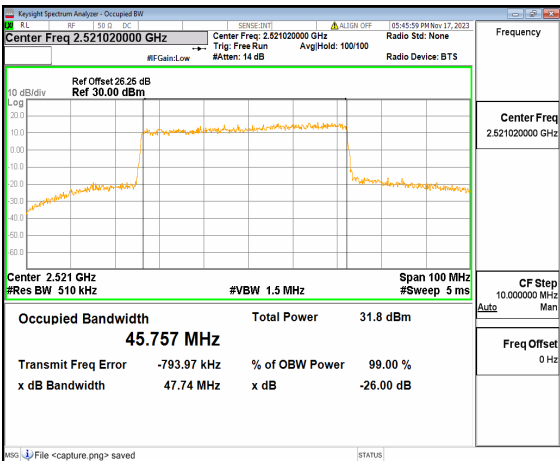

n41 50M DFT-s-OFDM 16QAM Outer_Full Low