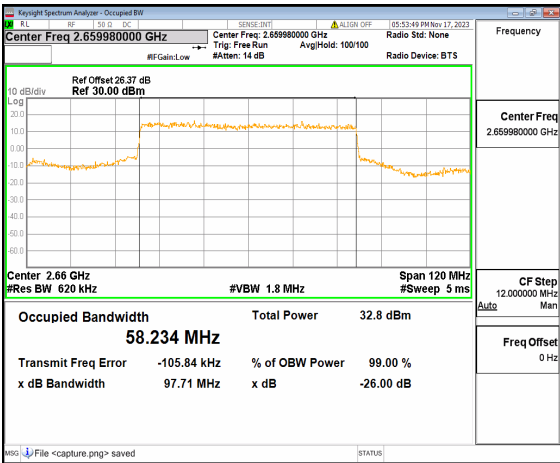

n41 60M DFT-s-OFDM BPSK Outer_Full Mid

n41 60M DFT-s-OFDM QPSK Outer_Full Mid

n41 60M DFT-s-OFDM 16QAM Outer_Full Mid

n41 60M DFT-s-OFDM 64QAM Outer_Full Mid

n41 60M DFT-s-OFDM 256QAM Outer_Full Mid

n41 60M CP-OFDM QPSK Outer_Full Mid