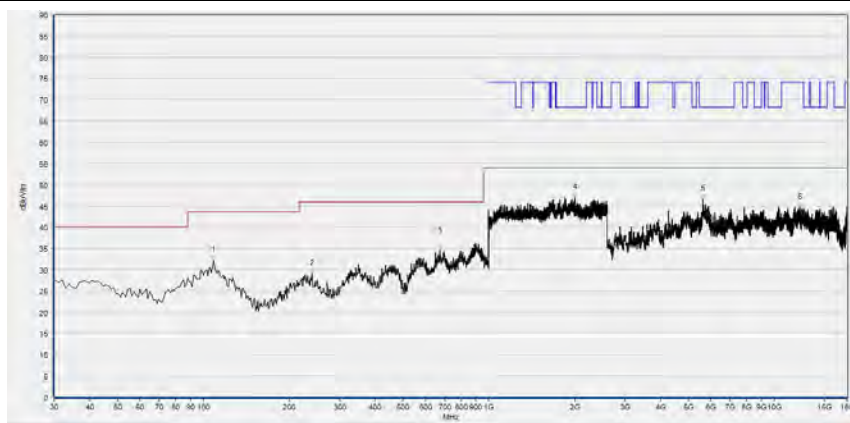

Plot for Channel 157

(Antenna Horizontal, 30MHz to 18GHz)

(Antenna Vertical, 30MHz to 18GHz)

Plot for Channel 165

(Antenna Horizontal, 30MHz to 18GHz)

(Antenna Vertical, 30MHz to 18GHz)

802.11ax (HEW40) mode

Plot for Channel 38

(Antenna Horizontal, 30MHz to 18GHz)

(Antenna Vertical, 30MHz to 18GHz)

Plot for Channel 46

(Antenna Horizontal, 30MHz to 18GHz)

(Antenna Vertical, 30MHz to 18GHz)

Plot for Channel 151

(Antenna Horizontal, 30MHz to 18GHz)

(Antenna Vertical, 30MHz to 18GHz)

Plot for Channel 159

Fre. (MHz)	PK (dBμV/m)	QP (dBμV/m)	AV (dBμV/m)	Limit-PK (dBμV/m)	Limit-QP (dBμV/m)	Limit-AV (dBμV/m)	Antenna	Verdict
108.570	32.14	N/A	N/A	N/A	43.50	N/A	Horizontal	PASS
240.490	29.07	N/A	N/A	N/A	46.00	N/A	Horizontal	PASS
674.080	34.53	N/A	N/A	N/A	46.00	N/A	Horizontal	PASS
1998.400	46.89	N/A	N/A	68.23	N/A	N/A	Horizontal	PASS
5627.640	46.60	N/A	N/A	68.23	N/A	N/A	Horizontal	PASS
12280.440	44.53	N/A	N/A	74.00	N/A	54.00	Horizontal	PASS