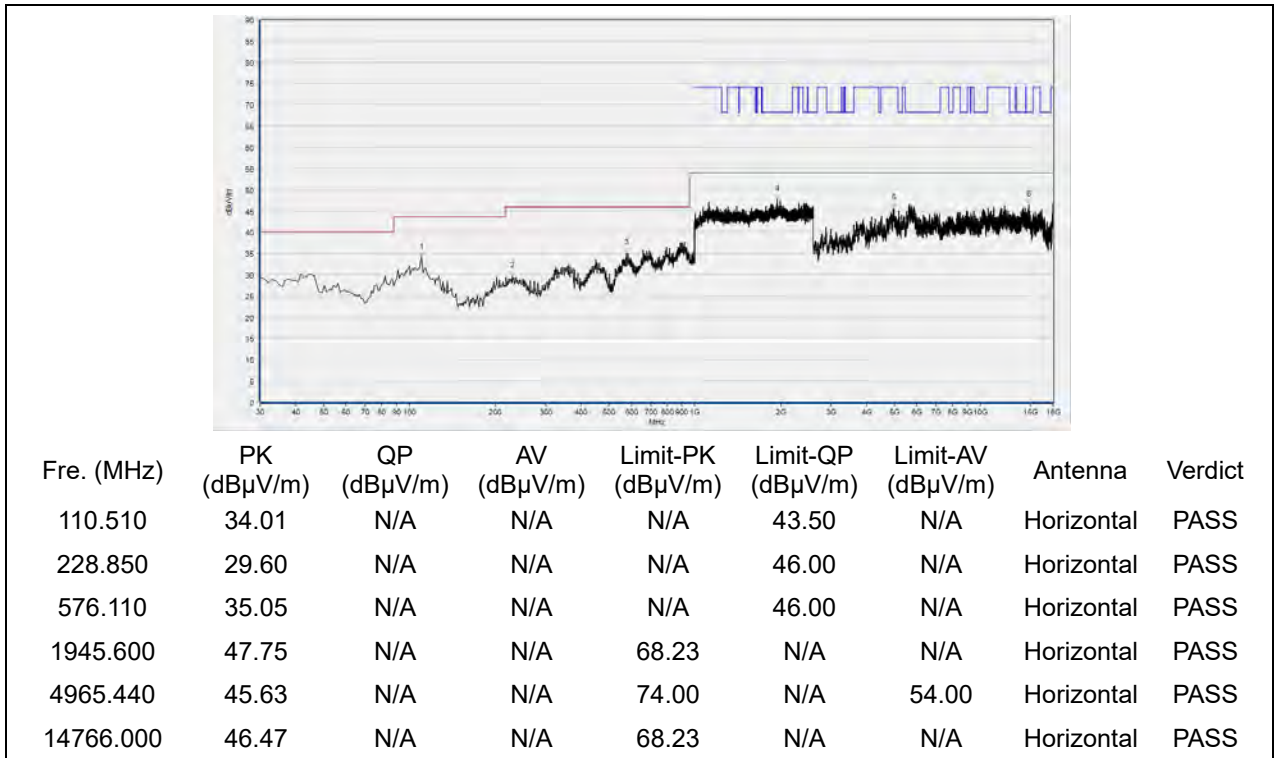

(Antenna Vertical, 30MHz to 18GHz)

802.11ax (HEW80) Mode

Plot for Channel 42

(Antenna Horizontal, 30MHz to 18GHz)

(Antenna Vertical, 30MHz to 18GHz)

Plot for Channel 155

(Antenna Horizontal, 30MHz to 18GHz)

(Antenna Vertical, 30MHz to 18GHz)

————— END OF REPORT —————