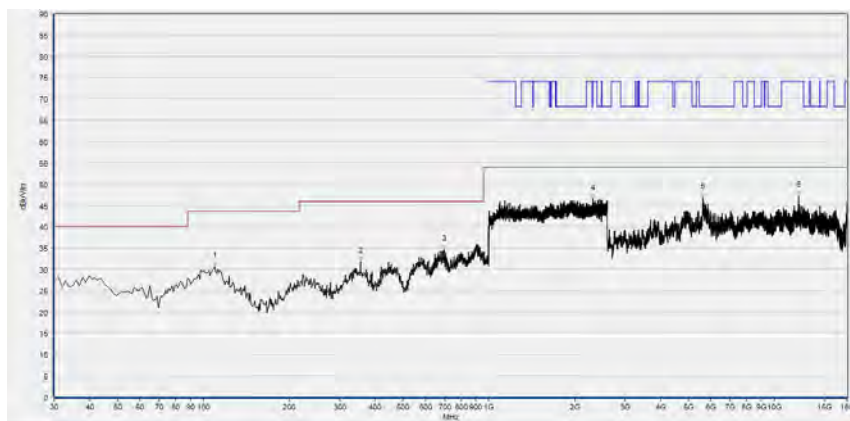

(Antenna Horizontal, 30MHz to 18GHz)

Fre. (MHz)	PK (dBμV/m)	QP (dBμV/m)	AV (dBμV/m)	Limit-PK (dBμV/m)	Limit-QP (dBμV/m)	Limit-AV (dBμV/m)	Antenna	Verdict
109.540	30.68	N/A	N/A	N/A	43.50	N/A	Vertical	PASS
354.950	31.88	N/A	N/A	N/A	46.00	N/A	Vertical	PASS
697.360	34.73	N/A	N/A	N/A	46.00	N/A	Vertical	PASS
2316.800	46.62	N/A	N/A	74.00	N/A	54.00	Vertical	PASS
5630.720	46.95	N/A	N/A	68.23	N/A	N/A	Vertical	PASS
12191.120	47.27	N/A	N/A	74.00	N/A	54.00	Vertical	PASS

(Antenna Vertical, 30MHz to 18GHz)