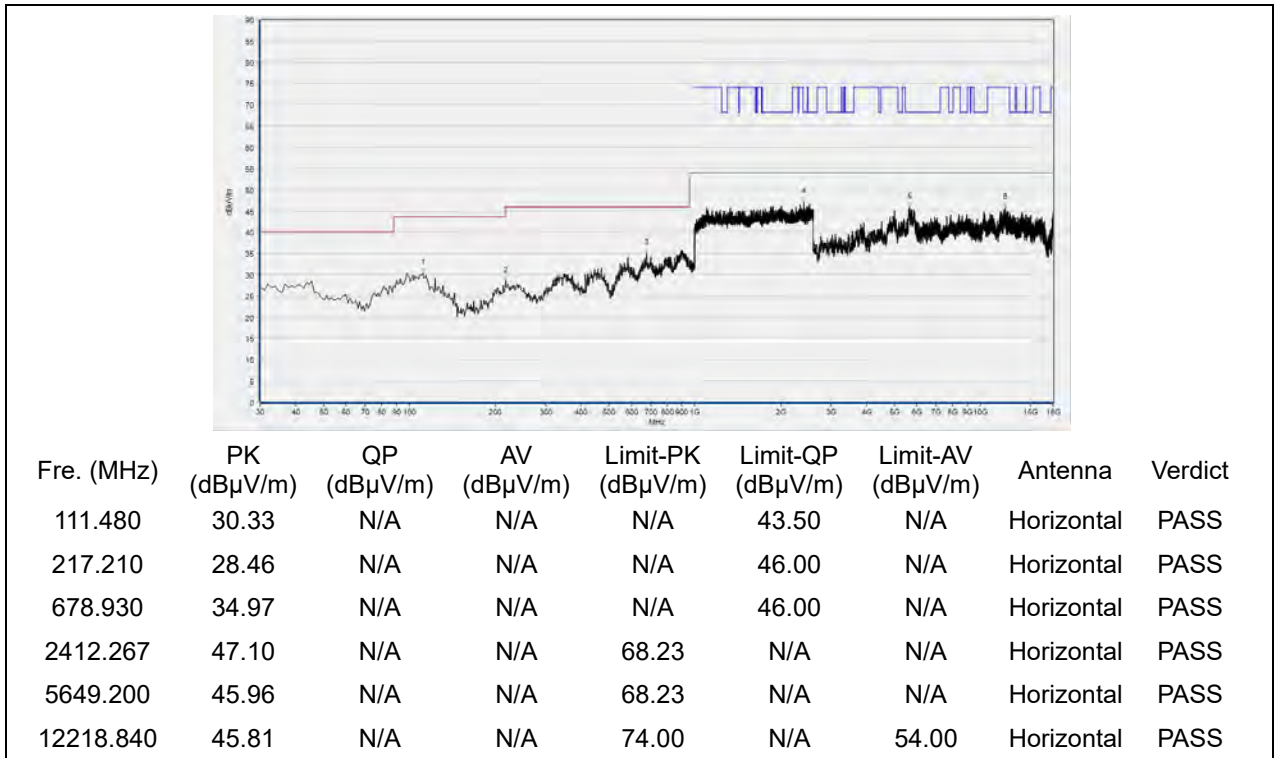

Plot for Channel 157

(Antenna Horizontal, 30MHz to 18GHz)

(Antenna Vertical, 30MHz to 18GHz)

Plot for Channel 165

(Antenna Horizontal, 30MHz to 18GHz)

(Antenna Vertical, 30MHz to 18GHz)

802.11ax (HEW40) mode

Plot for Channel 38

(Antenna Horizontal, 30MHz to 18GHz)

(Antenna Vertical, 30MHz to 18GHz)

Plot for Channel 46

(Antenna Horizontal, 30MHz to 18GHz)

(Antenna Vertical, 30MHz to 18GHz)

Plot for Channel 151

(Antenna Horizontal, 30MHz to 18GHz)

(Antenna Vertical, 30MHz to 18GHz)

Plot for Channel 159

Fre. (MHz)	PK (dBμV/m)	QP (dBμV/m)	AV (dBμV/m)	Limit-PK (dBμV/m)	Limit-QP (dBμV/m)	Limit-AV (dBμV/m)	Antenna	Verdict
108.570	32.14	N/A	N/A	N/A	43.50	N/A	Horizontal	PASS
240.490	29.07	N/A	N/A	N/A	46.00	N/A	Horizontal	PASS
674.080	34.53	N/A	N/A	N/A	46.00	N/A	Horizontal	PASS
1998.400	46.89	N/A	N/A	68.23	N/A	N/A	Horizontal	PASS
5627.640	46.60	N/A	N/A	68.23	N/A	N/A	Horizontal	PASS
12280.440	44.53	N/A	N/A	74.00	N/A	54.00	Horizontal	PASS