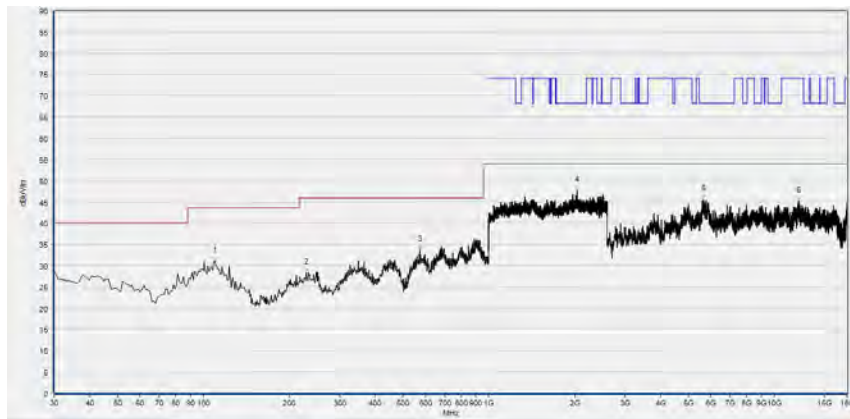

Plot for Channel 157

(Antenna Horizontal, 30MHz to 18GHz)

(Antenna Vertical, 30MHz to 18GHz)

Plot for Channel 165

(Antenna Horizontal, 30MHz to 18GHz)

(Antenna Vertical, 30MHz to 18GHz)

802.11ax (HEW20) RU26 Mode

Plot for Channel 36

(Antenna Horizontal, 30MHz to 18GHz)

(Antenna Vertical, 30MHz to 18GHz)

Plot for Channel 44

Fre. (MHz)	PK (dBμV/m)	QP (dBμV/m)	AV (dBμV/m)	Limit-PK (dBμV/m)	Limit-QP (dBμV/m)	Limit-AV (dBμV/m)	Antenna	Verdict
109.540	30.92	N/A	N/A	N/A	43.50	N/A	Horizontal	PASS
229.820	28.29	N/A	N/A	N/A	46.00	N/A	Horizontal	PASS
572.230	33.76	N/A	N/A	N/A	46.00	N/A	Horizontal	PASS
2033.067	47.76	N/A	N/A	68.23	N/A	N/A	Horizontal	PASS
5652.280	45.50	N/A	N/A	68.23	N/A	N/A	Horizontal	PASS
12163.400	45.33	N/A	N/A	74.00	N/A	54.00	Horizontal	PASS