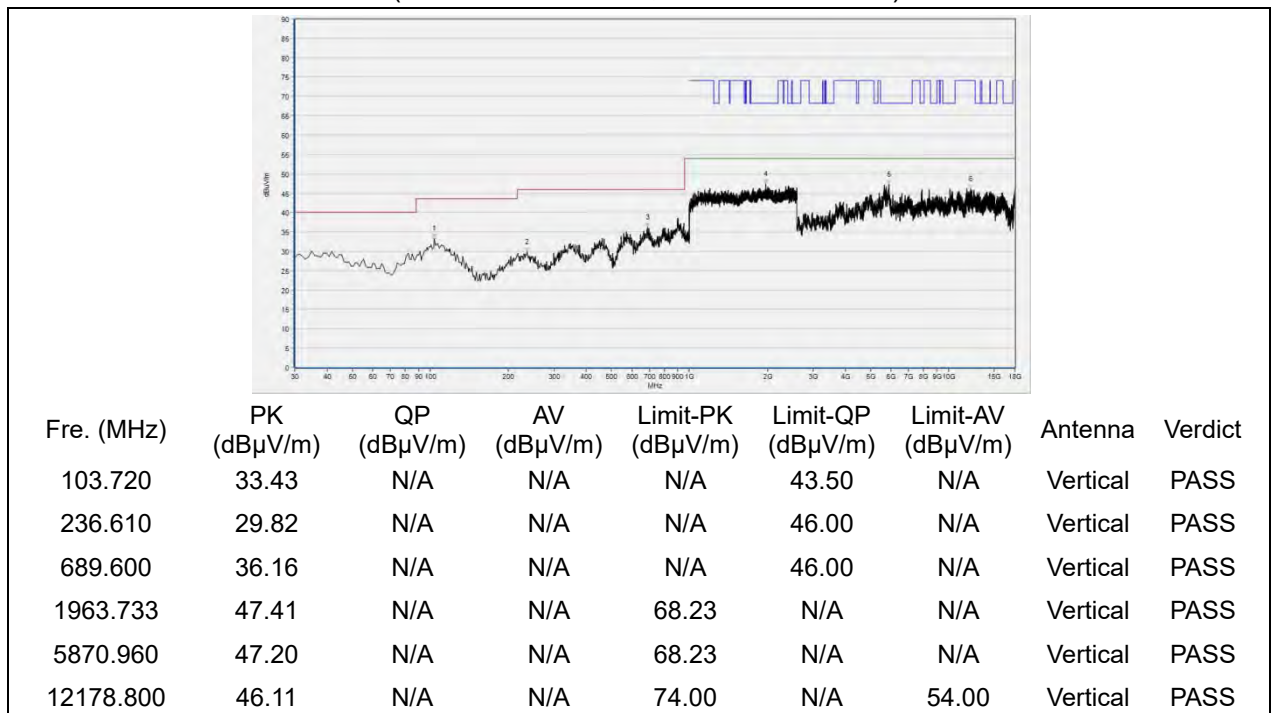

(Antenna Vertical, 30MHz to 18GHz)

802.11ax (HEW80) Mode

Plot for Channel 42

(Antenna Horizontal, 30MHz to 18GHz)

(Antenna Vertical, 30MHz to 18GHz)

Plot for Channel 155

(Antenna Horizontal, 30MHz to 18GHz)

(Antenna Vertical, 30MHz to 18GHz)

————— END OF REPORT —————