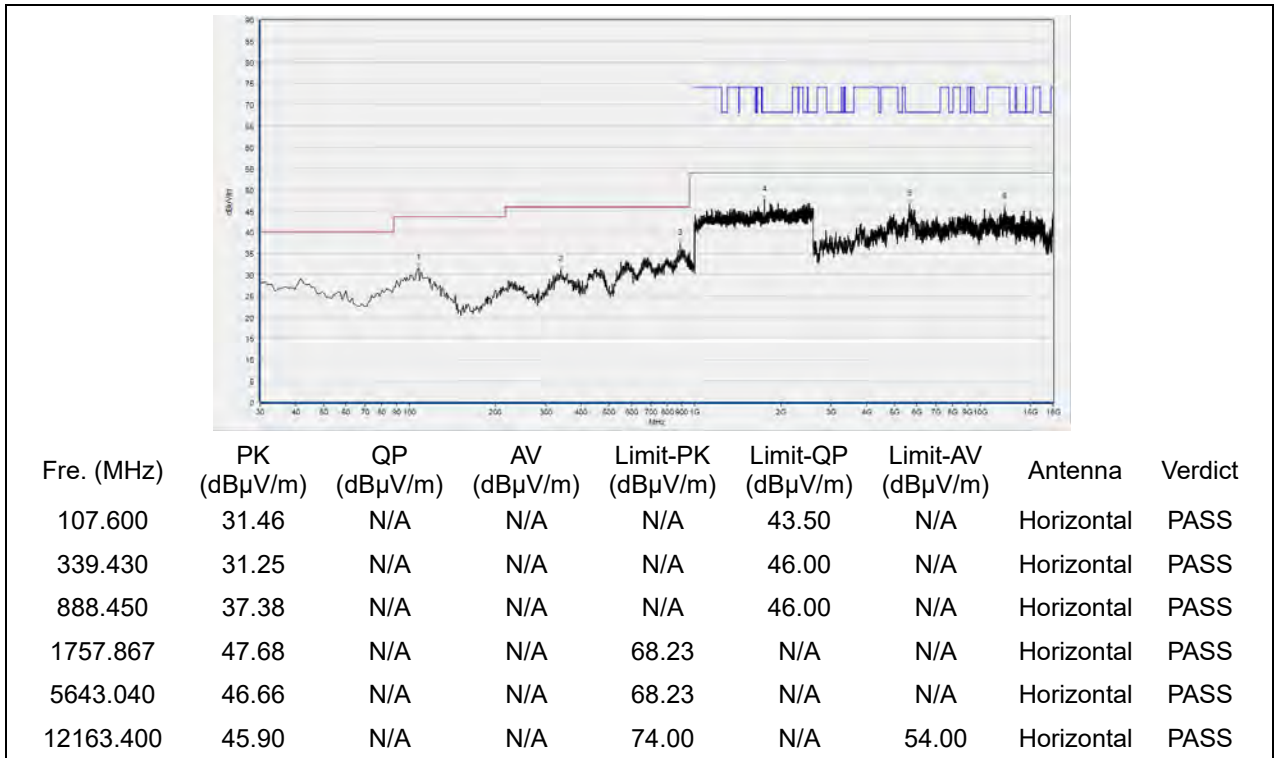

Plot for Channel 157

(Antenna Horizontal, 30MHz to 18GHz)

(Antenna Vertical, 30MHz to 18GHz)

Plot for Channel 165

(Antenna Horizontal, 30MHz to 18GHz)

(Antenna Vertical, 30MHz to 18GHz)

802.11ax (HEW20) RU26 Mode