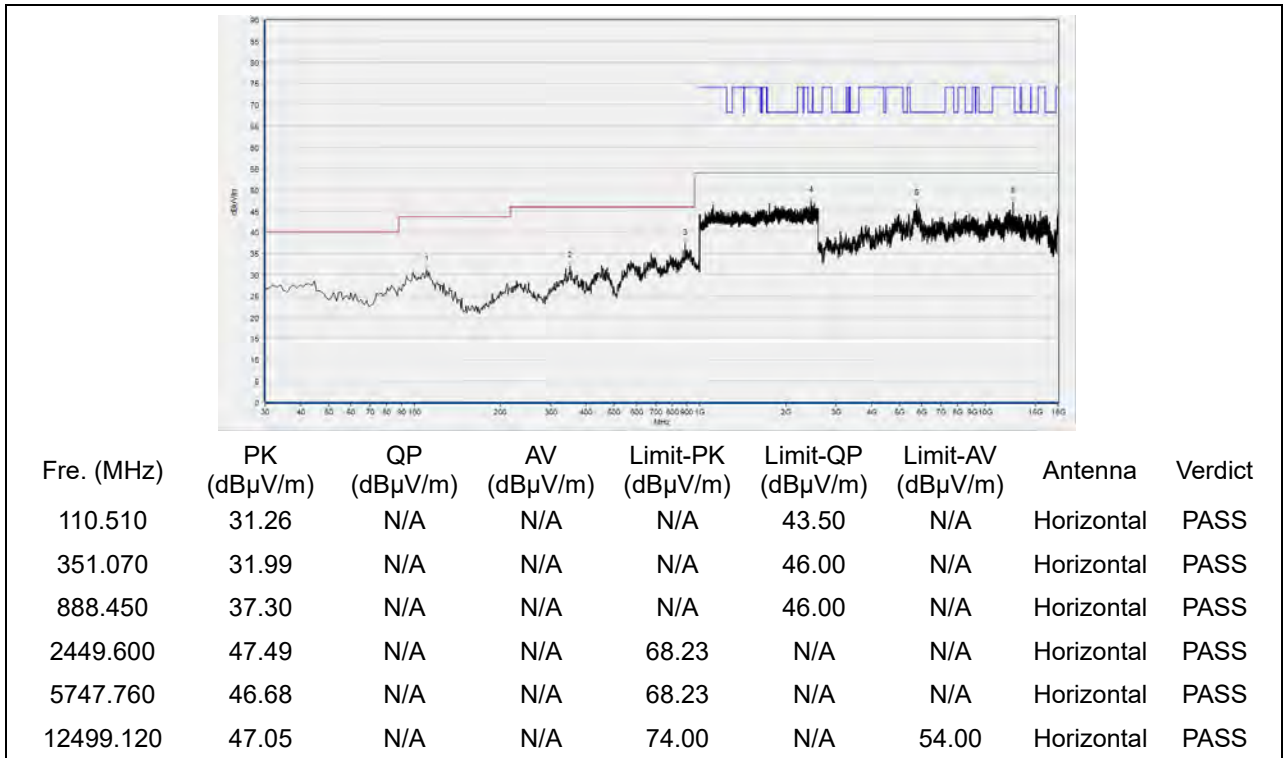

(Antenna Vertical, 30MHz to 18GHz)

Plot for Channel 48

(Antenna Horizontal, 30MHz to 18GHz)

(Antenna Vertical, 30MHz to 18GHz)

Plot for Channel 149

(Antenna Horizontal, 30MHz to 18GHz)

(Antenna Vertical, 30MHz to 18GHz)

Plot for Channel 157

(Antenna Horizontal, 30MHz to 18GHz)

(Antenna Vertical, 30MHz to 18GHz)

Plot for Channel 165

(Antenna Horizontal, 30MHz to 18GHz)

(Antenna Vertical, 30MHz to 18GHz)

802.11ax (HEW40) mode