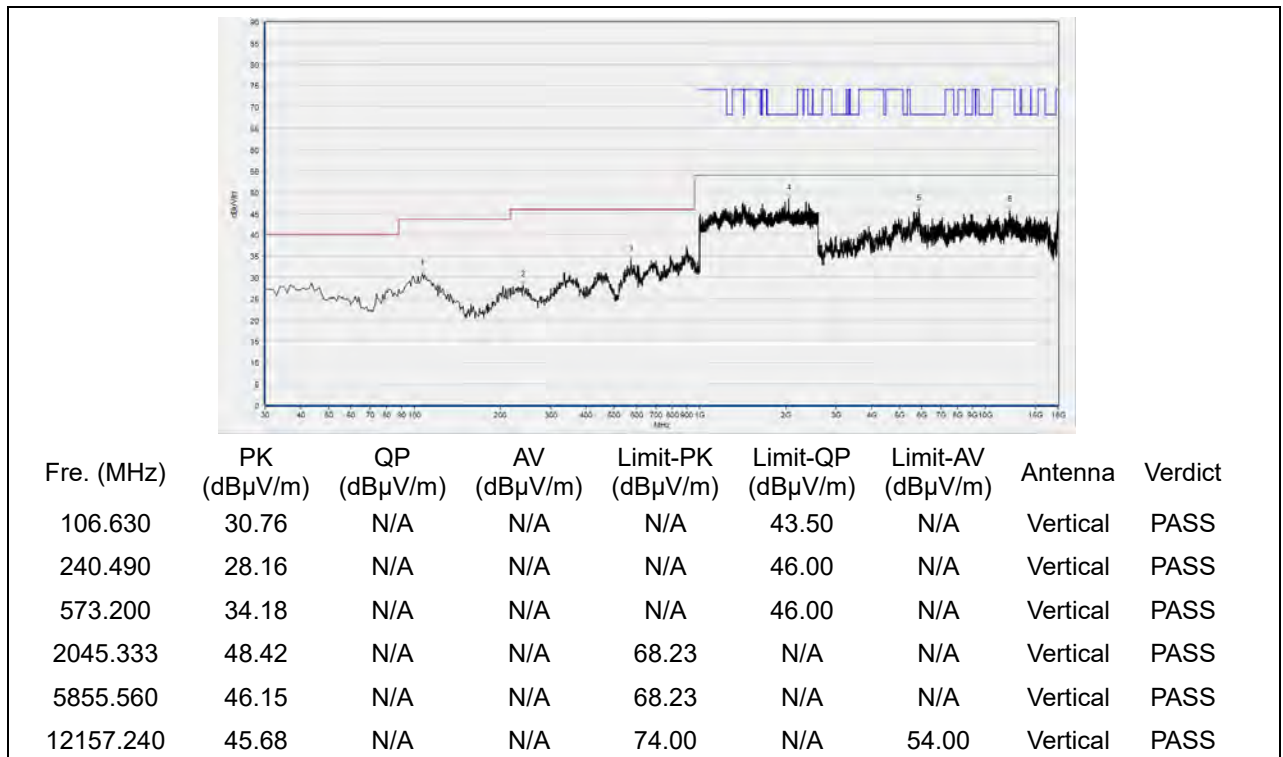

(Antenna Horizontal, 30MHz to 18GHz)

Fre. (MHz)	PK (dBμV/m)	QP (dBμV/m)	AV (dBμV/m)	Limit-PK (dBμV/m)	Limit-QP (dBμV/m)	Limit-AV (dBμV/m)	Antenna	Verdict
116.330	30.62	N/A	N/A	N/A	43.50	N/A	Vertical	PASS
221.090	28.08	N/A	N/A	N/A	46.00	N/A	Vertical	PASS
559.620	33.43	N/A	N/A	N/A	46.00	N/A	Vertical	PASS
1839.467	47.31	N/A	N/A	68.23	N/A	N/A	Vertical	PASS
5639.960	45.19	N/A	N/A	68.23	N/A	N/A	Vertical	PASS
12588.440	45.32	N/A	N/A	74.00	N/A	54.00	Vertical	PASS

(Antenna Vertical, 30MHz to 18GHz)

Plot for Channel 48

(Antenna Horizontal, 30MHz to 18GHz)

(Antenna Vertical, 30MHz to 18GHz)

Plot for Channel 149

(Antenna Horizontal, 30MHz to 18GHz)

(Antenna Vertical, 30MHz to 18GHz)

Plot for Channel 157

(Antenna Horizontal, 30MHz to 18GHz)

(Antenna Vertical, 30MHz to 18GHz)

Plot for Channel 165

(Antenna Horizontal, 30MHz to 18GHz)

(Antenna Vertical, 30MHz to 18GHz)

802.11ax (HEW20) RU26 Mode