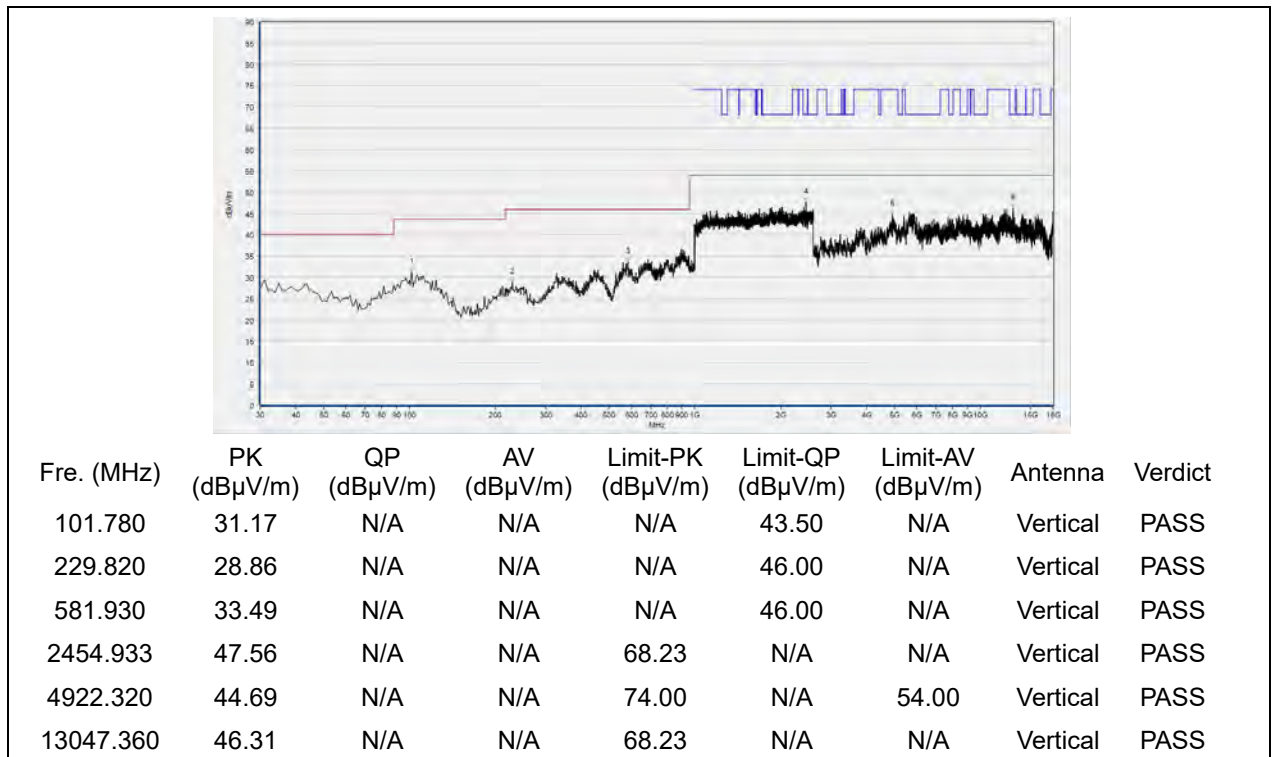

(Antenna Vertical, 30MHz to 18GHz)

Plot for Channel 48

(Antenna Horizontal, 30MHz to 18GHz)

(Antenna Vertical, 30MHz to 18GHz)

Plot for Channel 149

(Antenna Horizontal, 30MHz to 18GHz)

(Antenna Vertical, 30MHz to 18GHz)

Plot for Channel 157

(Antenna Horizontal, 30MHz to 18GHz)

(Antenna Vertical, 30MHz to 18GHz)

Plot for Channel 165

(Antenna Horizontal, 30MHz to 18GHz)

(Antenna Vertical, 30MHz to 18GHz)

802.11ax (HEW20) RU26 Mode