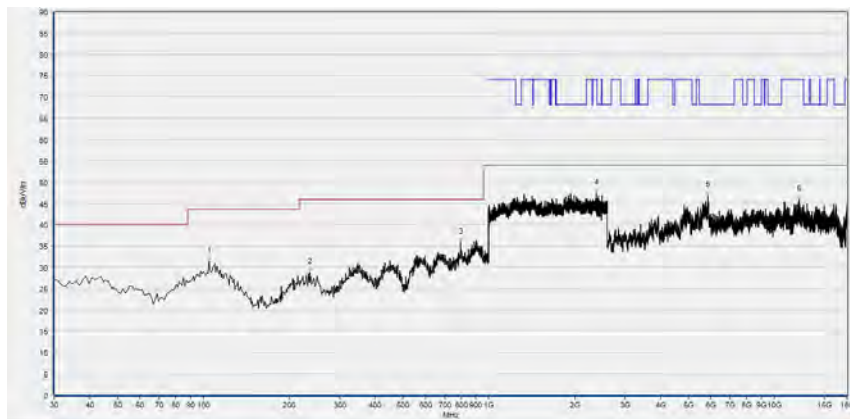

(Antenna Horizontal, 30MHz to 18GHz)

Fre. (MHz)	PK (dBμV/m)	QP (dBμV/m)	AV (dBμV/m)	Limit-PK (dBμV/m)	Limit-QP (dBμV/m)	Limit-AV (dBμV/m)	Antenna	Verdict
104.690	31.26	N/A	N/A	N/A	43.50	N/A	Vertical	PASS
235.640	28.82	N/A	N/A	N/A	46.00	N/A	Vertical	PASS
797.270	35.83	N/A	N/A	N/A	46.00	N/A	Vertical	PASS
2379.200	47.48	N/A	N/A	74.00	N/A	54.00	Vertical	PASS
5864.800	46.92	N/A	N/A	68.23	N/A	N/A	Vertical	PASS
12212.680	45.85	N/A	N/A	74.00	N/A	54.00	Vertical	PASS

(Antenna Vertical, 30MHz to 18GHz)