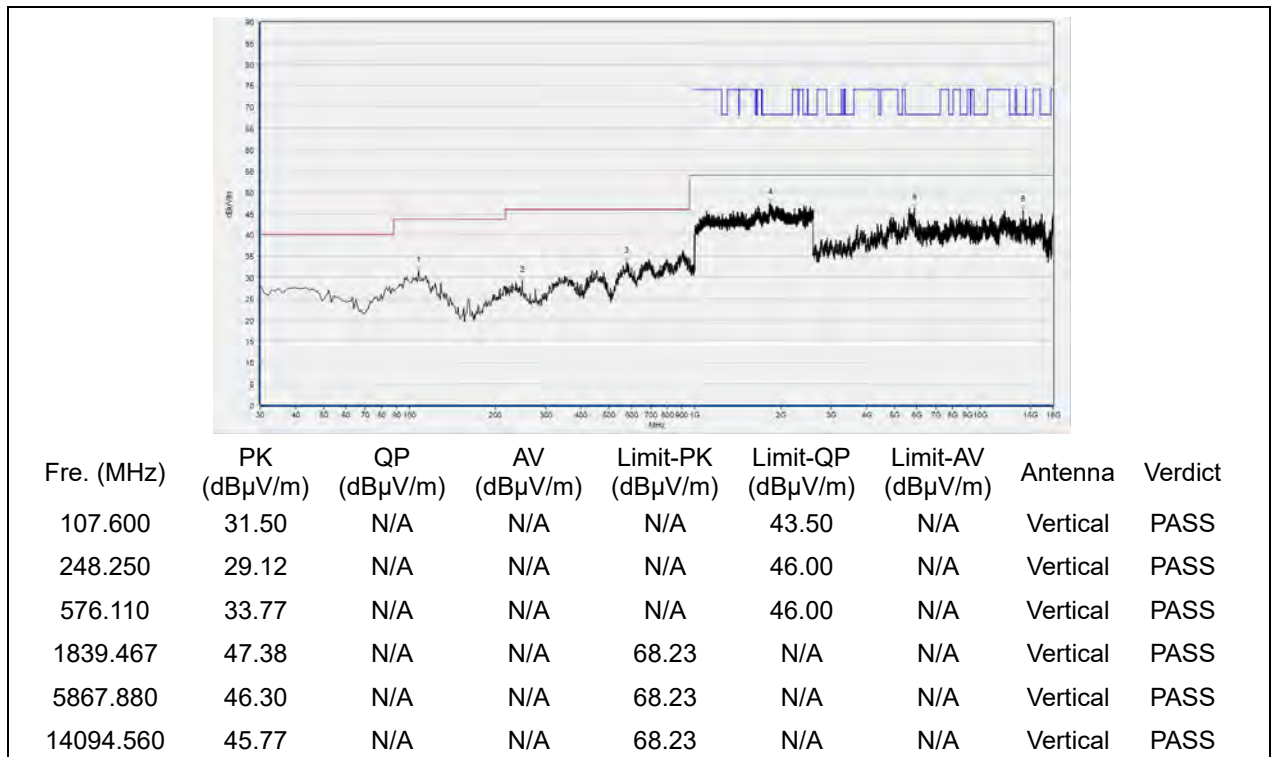

Plot for Channel 157

(Antenna Horizontal, 30MHz to 18GHz)

(Antenna Vertical, 30MHz to 18GHz)

Plot for Channel 165

(Antenna Horizontal, 30MHz to 18GHz)

(Antenna Vertical, 30MHz to 18GHz)

802.11ax (HEW40) mode

Plot for Channel 38

(Antenna Horizontal, 30MHz to 18GHz)

(Antenna Vertical, 30MHz to 18GHz)

Plot for Channel 46

(Antenna Horizontal, 30MHz to 18GHz)

(Antenna Vertical, 30MHz to 18GHz)

Plot for Channel 151

(Antenna Horizontal, 30MHz to 18GHz)

(Antenna Vertical, 30MHz to 18GHz)

Plot for Channel 159

Fre. (MHz)	PK (dBμV/m)	QP (dBμV/m)	AV (dBμV/m)	Limit-PK (dBμV/m)	Limit-QP (dBμV/m)	Limit-AV (dBμV/m)	Antenna	Verdict
108.570	32.14	N/A	N/A	N/A	43.50	N/A	Horizontal	PASS
240.490	29.07	N/A	N/A	N/A	46.00	N/A	Horizontal	PASS
674.080	34.53	N/A	N/A	N/A	46.00	N/A	Horizontal	PASS
1998.400	46.89	N/A	N/A	68.23	N/A	N/A	Horizontal	PASS
5627.640	46.60	N/A	N/A	68.23	N/A	N/A	Horizontal	PASS
12280.440	44.53	N/A	N/A	74.00	N/A	54.00	Horizontal	PASS