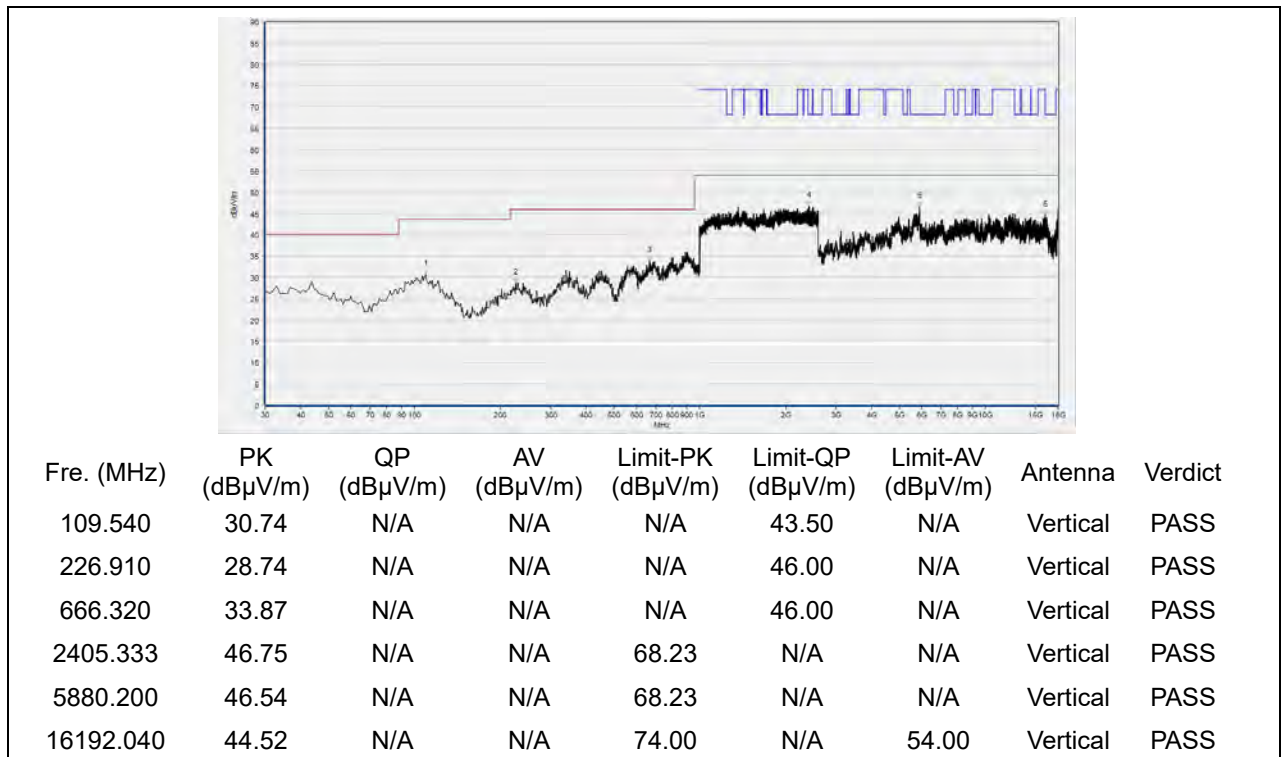

(Antenna Horizontal, 30MHz to 18GHz)

Fre. (MHz)	PK (dBμV/m)	QP (dBμV/m)	AV (dBμV/m)	Limit-PK (dBμV/m)	Limit-QP (dBμV/m)	Limit-AV (dBμV/m)	Antenna	Verdict
104.690	31.26	N/A	N/A	N/A	43.50	N/A	Vertical	PASS
235.640	28.82	N/A	N/A	N/A	46.00	N/A	Vertical	PASS
797.270	35.83	N/A	N/A	N/A	46.00	N/A	Vertical	PASS
2379.200	47.48	N/A	N/A	74.00	N/A	54.00	Vertical	PASS
5864.800	46.92	N/A	N/A	68.23	N/A	N/A	Vertical	PASS
12212.680	45.85	N/A	N/A	74.00	N/A	54.00	Vertical	PASS

(Antenna Vertical, 30MHz to 18GHz)

Plot for Channel 48

(Antenna Horizontal, 30MHz to 18GHz)

(Antenna Vertical, 30MHz to 18GHz)

Plot for Channel 149

(Antenna Horizontal, 30MHz to 18GHz)

(Antenna Vertical, 30MHz to 18GHz)

Plot for Channel 157

(Antenna Horizontal, 30MHz to 18GHz)

(Antenna Vertical, 30MHz to 18GHz)

Plot for Channel 165

(Antenna Horizontal, 30MHz to 18GHz)

(Antenna Vertical, 30MHz to 18GHz)

802.11ax (HEW40) mode