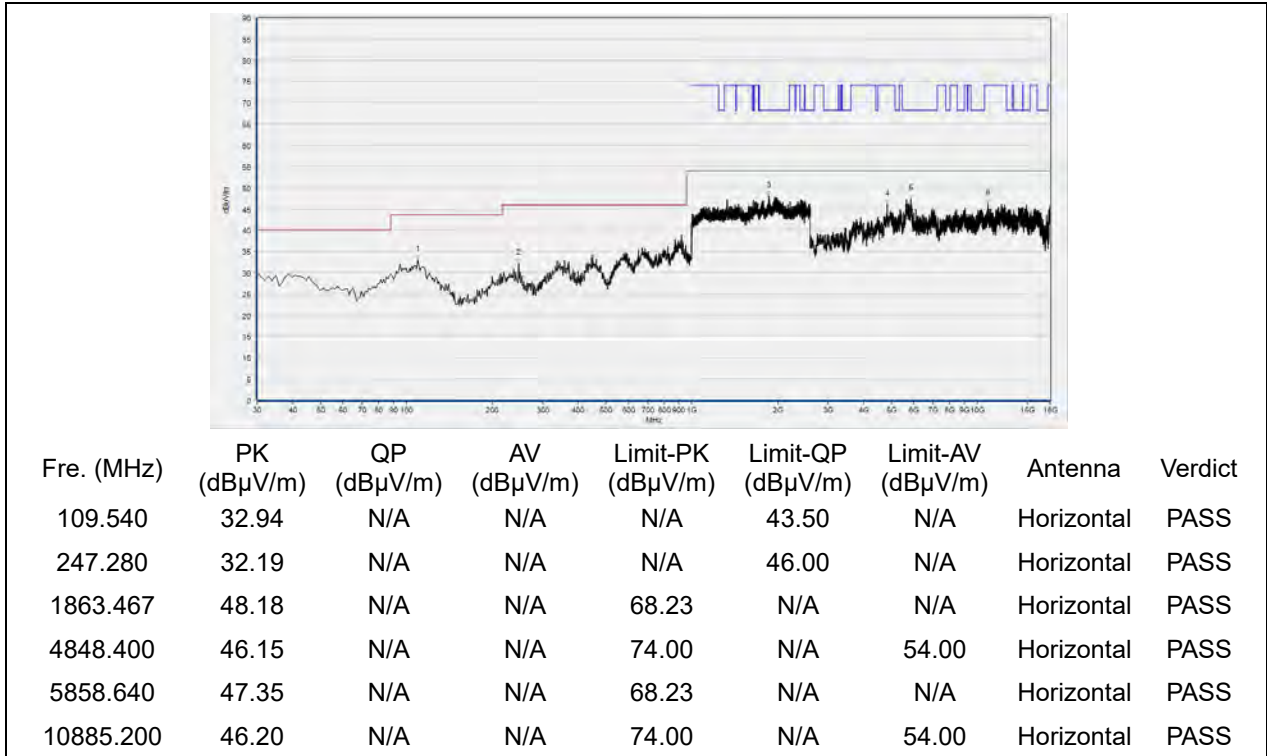

Plot for Channel 157

(Antenna Horizontal, 30MHz to 18GHz)

(Antenna Vertical, 30MHz to 18GHz)

Plot for Channel 165

(Antenna Horizontal, 30MHz to 18GHz)

(Antenna Vertical, 30MHz to 18GHz)

802.11ax (HEW40) mode

Plot for Channel 38

(Antenna Horizontal, 30MHz to 18GHz)

(Antenna Vertical, 30MHz to 18GHz)

Plot for Channel 46

(Antenna Horizontal, 30MHz to 18GHz)

(Antenna Vertical, 30MHz to 18GHz)

Plot for Channel 151

(Antenna Horizontal, 30MHz to 18GHz)

(Antenna Vertical, 30MHz to 18GHz)

Plot for Channel 159

Fre. (MHz)	PK (dBμV/m)	QP (dBμV/m)	AV (dBμV/m)	Limit-PK (dBμV/m)	Limit-QP (dBμV/m)	Limit-AV (dBμV/m)	Antenna	Verdict
108.570	32.14	N/A	N/A	N/A	43.50	N/A	Horizontal	PASS
240.490	29.07	N/A	N/A	N/A	46.00	N/A	Horizontal	PASS
674.080	34.53	N/A	N/A	N/A	46.00	N/A	Horizontal	PASS
1998.400	46.89	N/A	N/A	68.23	N/A	N/A	Horizontal	PASS
5627.640	46.60	N/A	N/A	68.23	N/A	N/A	Horizontal	PASS
12280.440	44.53	N/A	N/A	74.00	N/A	54.00	Horizontal	PASS