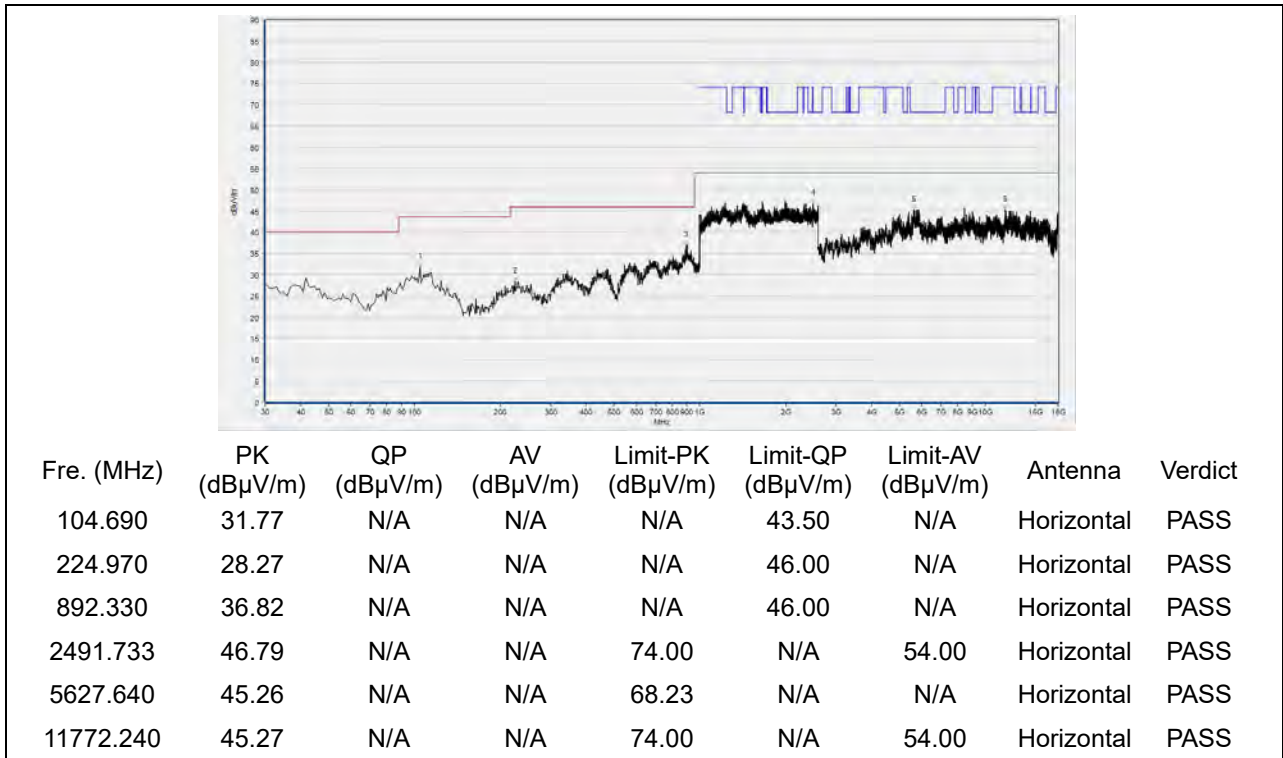

Plot for Channel 48

(Antenna Horizontal, 30MHz to 18GHz)