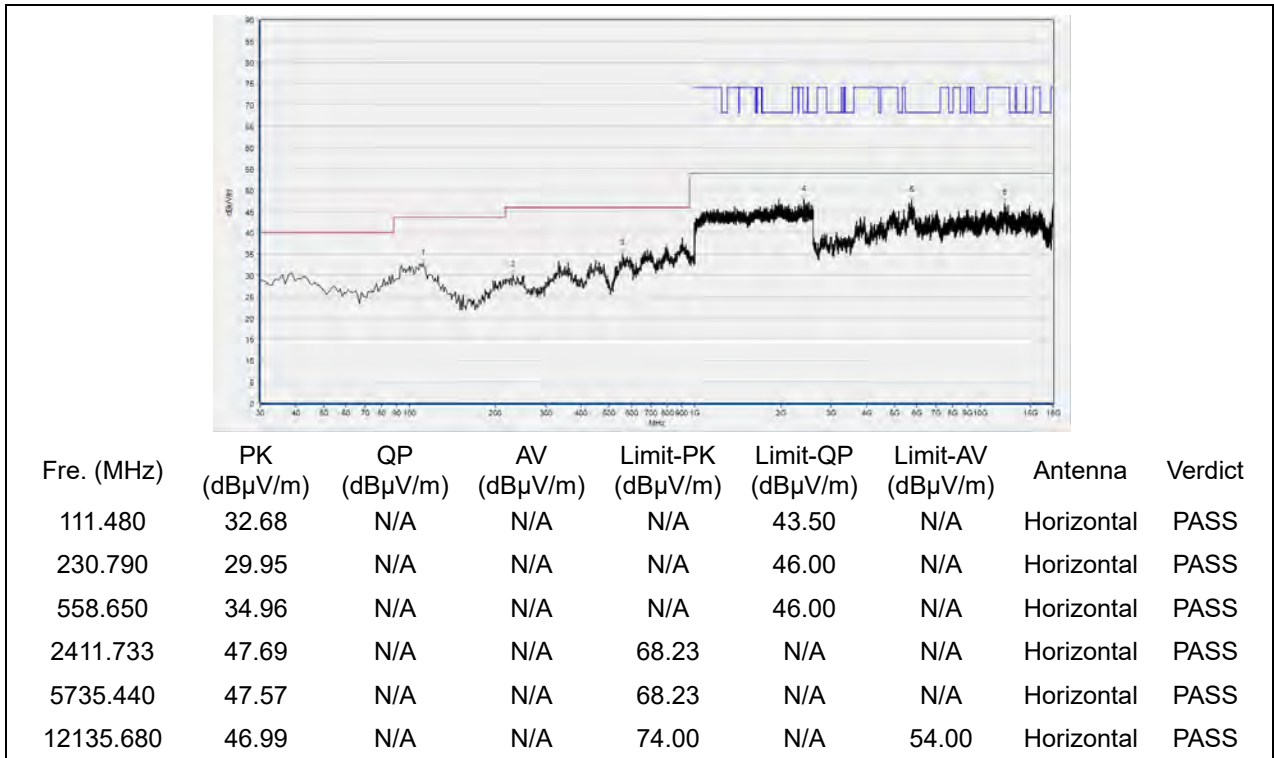

(Antenna Horizontal, 30MHz to 18GHz)

Fre. (MHz)	PK (dBμV/m)	QP (dBμV/m)	AV (dBμV/m)	Limit-PK (dBμV/m)	Limit-QP (dBμV/m)	Limit-AV (dBμV/m)	Antenna	Verdict
109.540	30.68	N/A	N/A	N/A	43.50	N/A	Vertical	PASS
354.950	31.88	N/A	N/A	N/A	46.00	N/A	Vertical	PASS
697.360	34.73	N/A	N/A	N/A	46.00	N/A	Vertical	PASS
2316.800	46.62	N/A	N/A	74.00	N/A	54.00	Vertical	PASS
5630.720	46.95	N/A	N/A	68.23	N/A	N/A	Vertical	PASS
12191.120	47.27	N/A	N/A	74.00	N/A	54.00	Vertical	PASS

(Antenna Vertical, 30MHz to 18GHz)

802.11ax (HEW80) Mode

Plot for Channel 42

(Antenna Horizontal, 30MHz to 18GHz)

(Antenna Vertical, 30MHz to 18GHz)

Plot for Channel 155

(Antenna Horizontal, 30MHz to 18GHz)