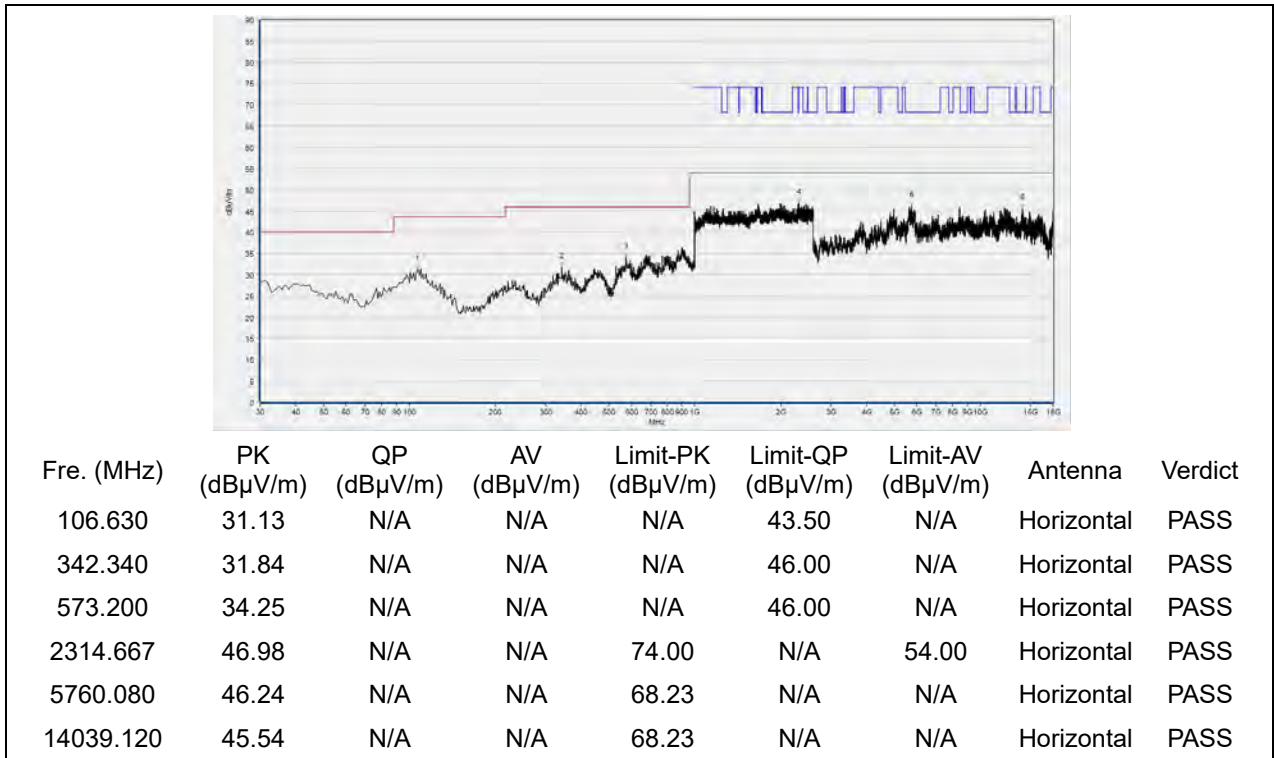

(Antenna Vertical, 30MHz to 18GHz)

Plot for Channel 48

(Antenna Horizontal, 30MHz to 18GHz)

(Antenna Vertical, 30MHz to 18GHz)

Plot for Channel 149

(Antenna Horizontal, 30MHz to 18GHz)

(Antenna Vertical, 30MHz to 18GHz)

Plot for Channel 157

(Antenna Horizontal, 30MHz to 18GHz)

(Antenna Vertical, 30MHz to 18GHz)

Plot for Channel 165

(Antenna Horizontal, 30MHz to 18GHz)

(Antenna Vertical, 30MHz to 18GHz)

802.11ax (HEW40) mode