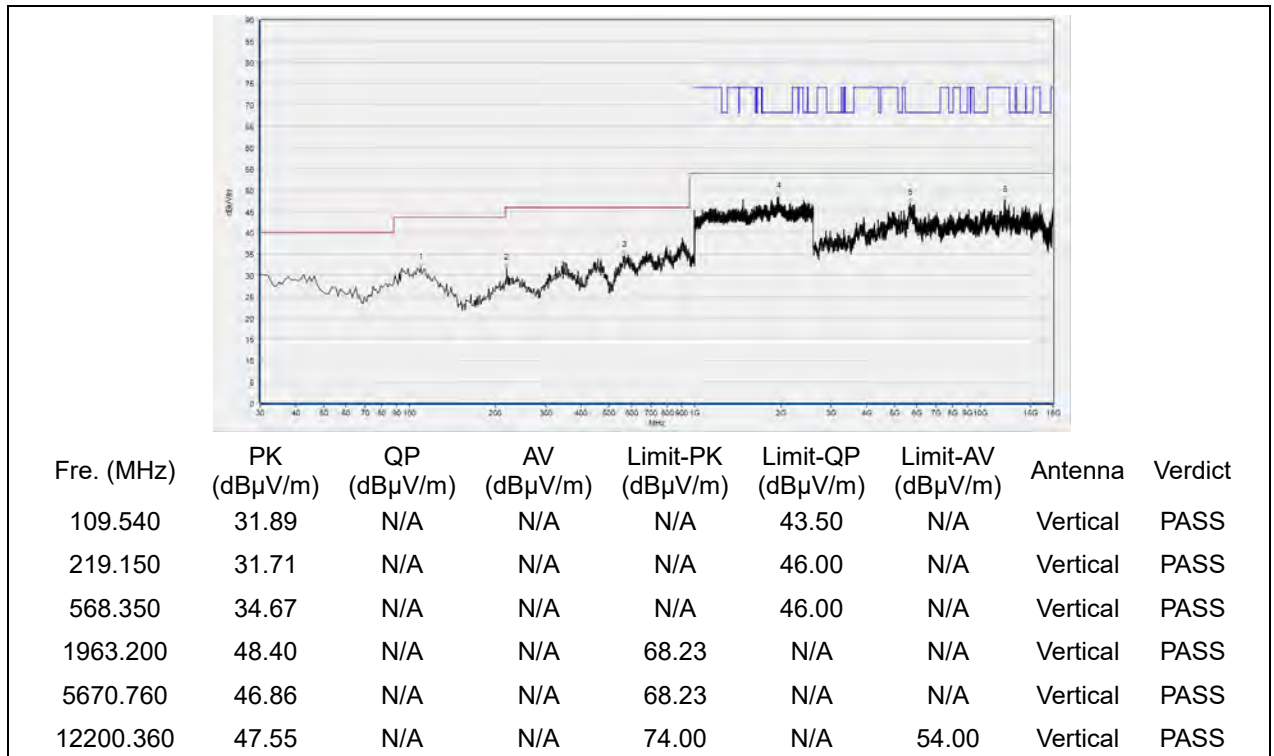

(Antenna Vertical, 30MHz to 18GHz)

Plot for Channel 48

(Antenna Horizontal, 30MHz to 18GHz)

(Antenna Vertical, 30MHz to 18GHz)

Plot for Channel 149

(Antenna Horizontal, 30MHz to 18GHz)

(Antenna Vertical, 30MHz to 18GHz)

Plot for Channel 157

(Antenna Horizontal, 30MHz to 18GHz)

(Antenna Vertical, 30MHz to 18GHz)

Plot for Channel 165

(Antenna Horizontal, 30MHz to 18GHz)

(Antenna Vertical, 30MHz to 18GHz)

802.11ax (HEW40) mode

Plot for Channel 38

(Antenna Horizontal, 30MHz to 18GHz)

(Antenna Vertical, 30MHz to 18GHz)

Plot for Channel 46

(Antenna Horizontal, 30MHz to 18GHz)

(Antenna Vertical, 30MHz to 18GHz)

Plot for Channel 151

(Antenna Horizontal, 30MHz to 18GHz)