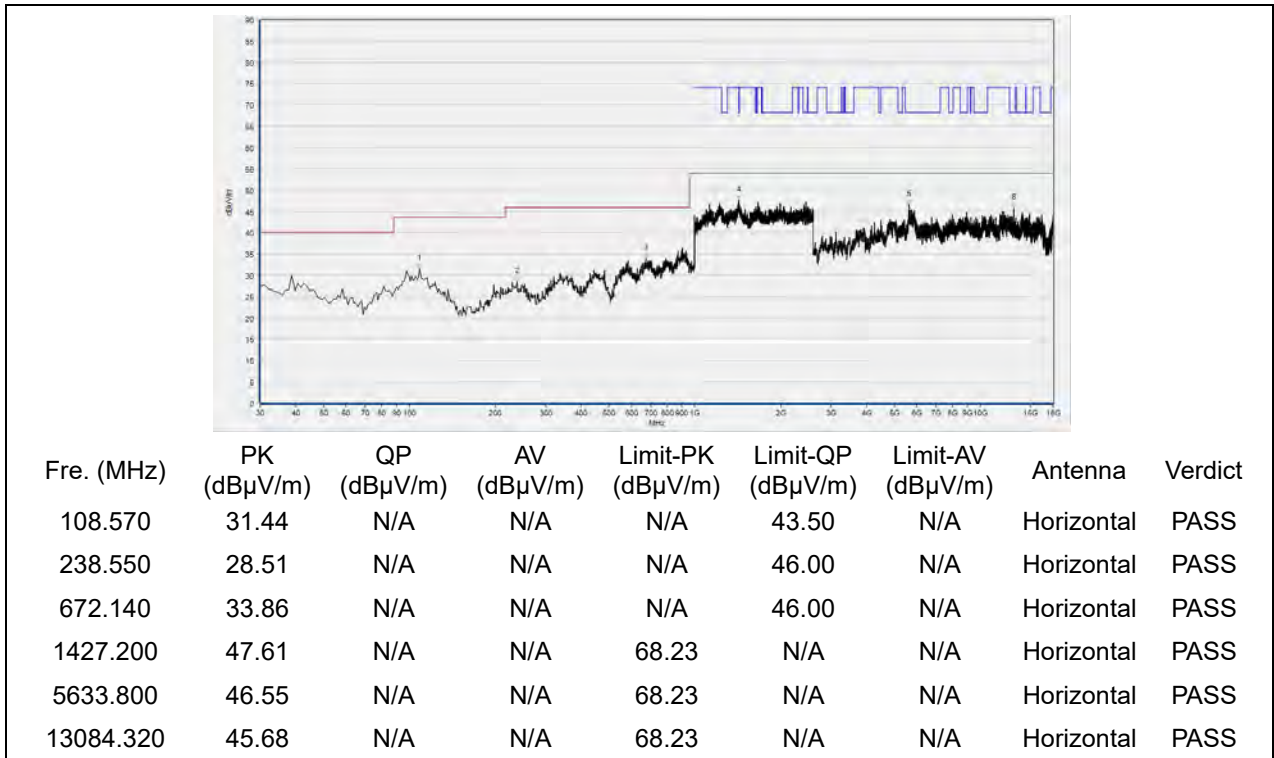

802.11ax (HEW20) RU26 Mode

Plot for Channel 36

(Antenna Horizontal, 30MHz to 18GHz)