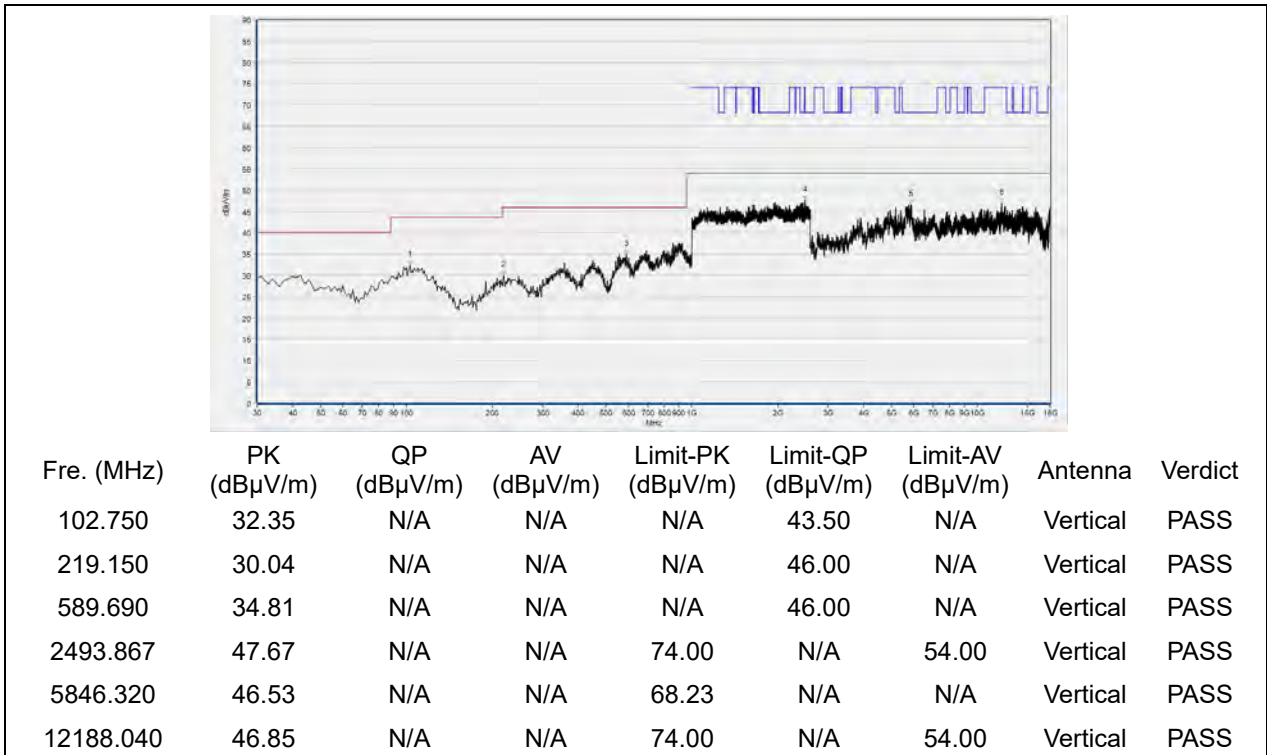

Plot for Channel 157

(Antenna Horizontal, 30MHz to 18GHz)

(Antenna Vertical, 30MHz to 18GHz)

Plot for Channel 165

(Antenna Horizontal, 30MHz to 18GHz)

(Antenna Vertical, 30MHz to 18GHz)

802.11ax (HEW40) mode

Plot for Channel 38

(Antenna Horizontal, 30MHz to 18GHz)

(Antenna Vertical, 30MHz to 18GHz)

Plot for Channel 46

(Antenna Horizontal, 30MHz to 18GHz)

(Antenna Vertical, 30MHz to 18GHz)

Plot for Channel 151

(Antenna Horizontal, 30MHz to 18GHz)