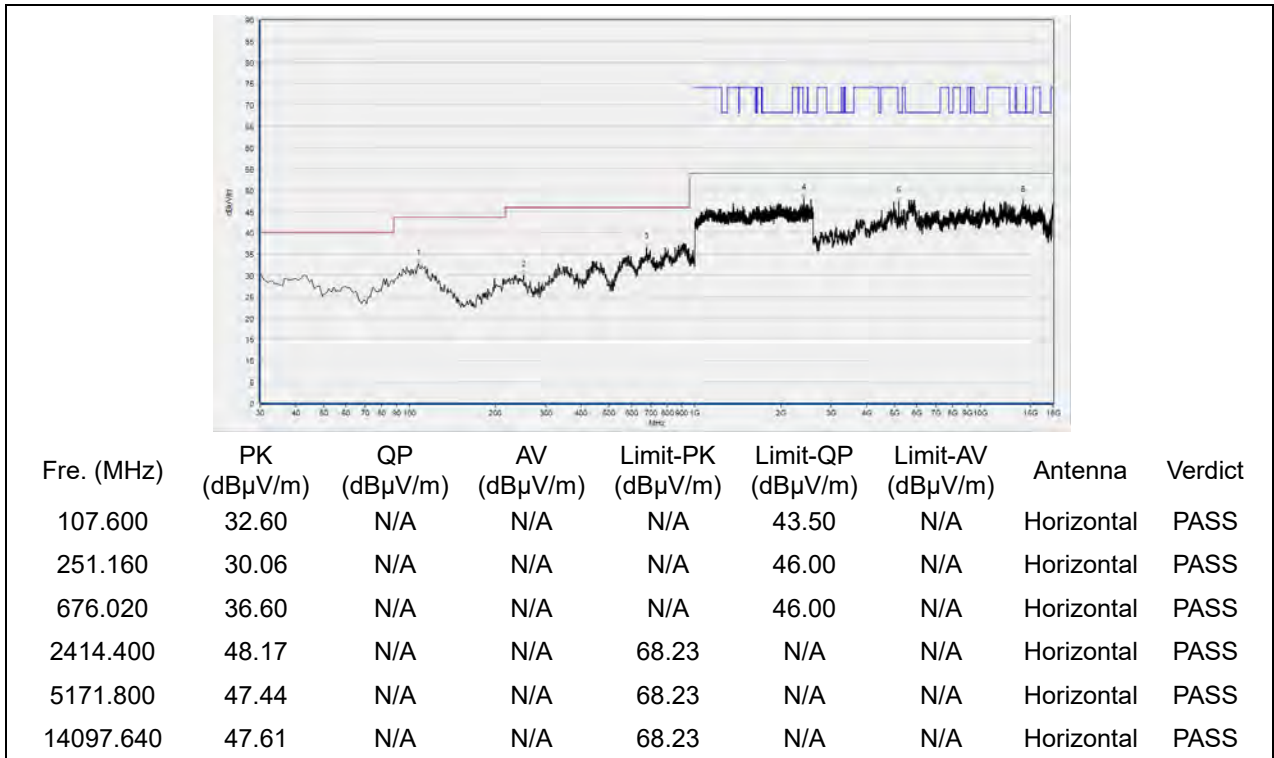

(Antenna Vertical, 30MHz to 18GHz)

Plot for Channel 48

(Antenna Horizontal, 30MHz to 18GHz)

(Antenna Vertical, 30MHz to 18GHz)

Plot for Channel 149

(Antenna Horizontal, 30MHz to 18GHz)

(Antenna Vertical, 30MHz to 18GHz)

Plot for Channel 157

(Antenna Horizontal, 30MHz to 18GHz)

(Antenna Vertical, 30MHz to 18GHz)

Plot for Channel 165

(Antenna Horizontal, 30MHz to 18GHz)

(Antenna Vertical, 30MHz to 18GHz)

802.11ax (HEW40) mode

Plot for Channel 38

(Antenna Horizontal, 30MHz to 18GHz)

(Antenna Vertical, 30MHz to 18GHz)

Plot for Channel 46

(Antenna Horizontal, 30MHz to 18GHz)

(Antenna Vertical, 30MHz to 18GHz)

Plot for Channel 151

(Antenna Horizontal, 30MHz to 18GHz)