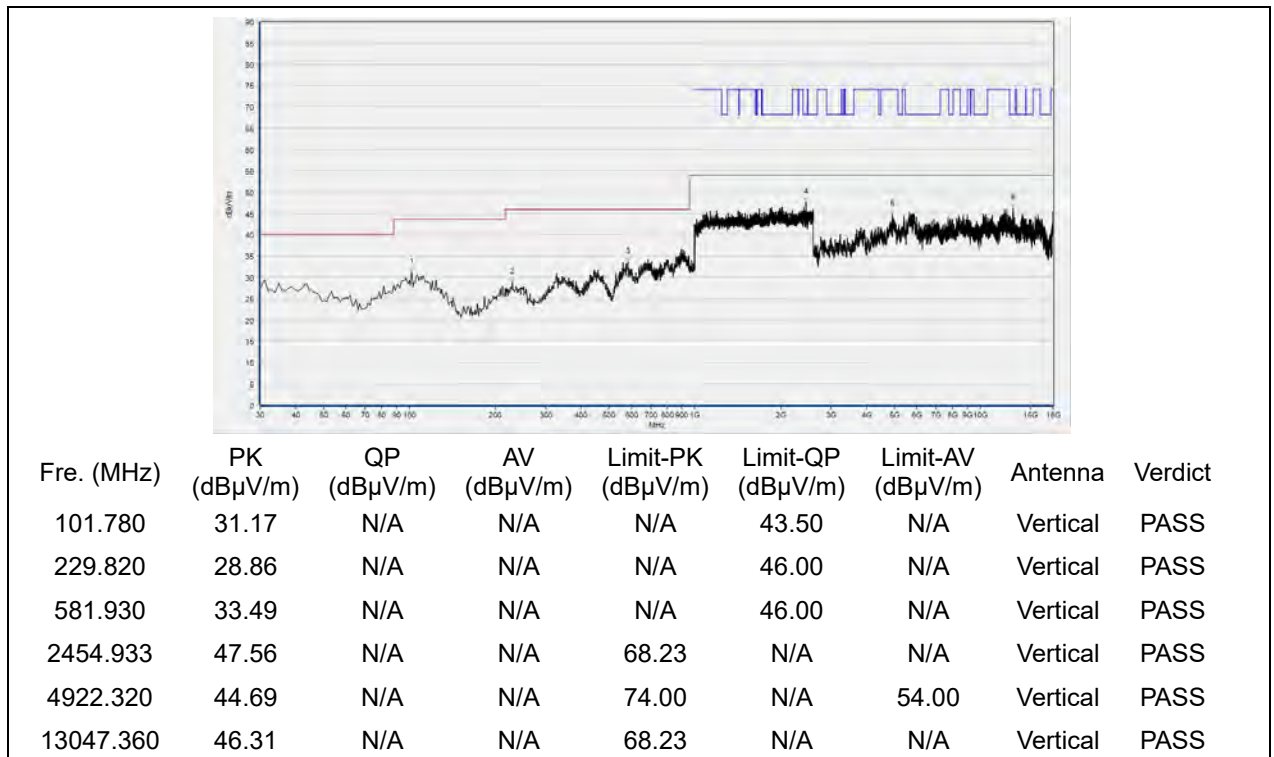

(Antenna Vertical, 30MHz to 18GHz)

Plot for Channel 48

(Antenna Horizontal, 30MHz to 18GHz)

(Antenna Vertical, 30MHz to 18GHz)

Plot for Channel 149

(Antenna Horizontal, 30MHz to 18GHz)

(Antenna Vertical, 30MHz to 18GHz)

Plot for Channel 157

(Antenna Horizontal, 30MHz to 18GHz)

(Antenna Vertical, 30MHz to 18GHz)

Plot for Channel 165

(Antenna Horizontal, 30MHz to 18GHz)

(Antenna Vertical, 30MHz to 18GHz)

802.11ax (HEW40) mode