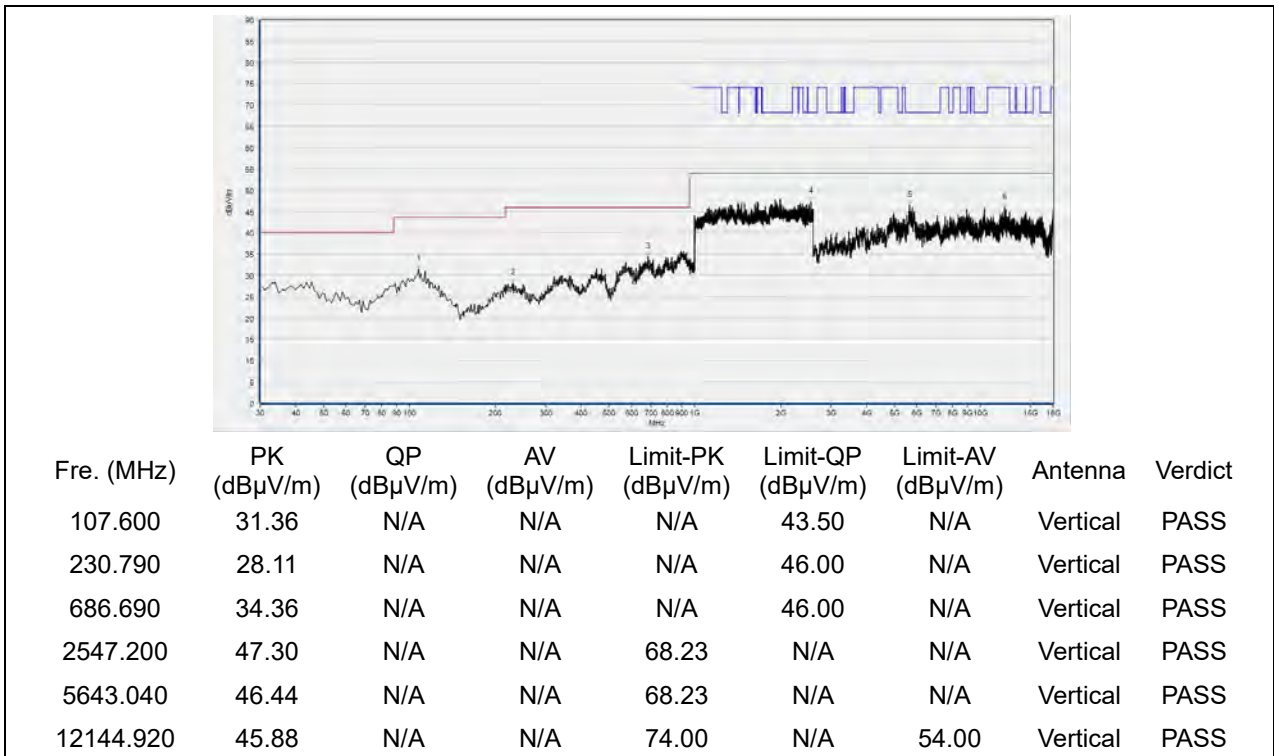

Plot for Channel 44

(Antenna Vertical, 30MHz to 18GHz)