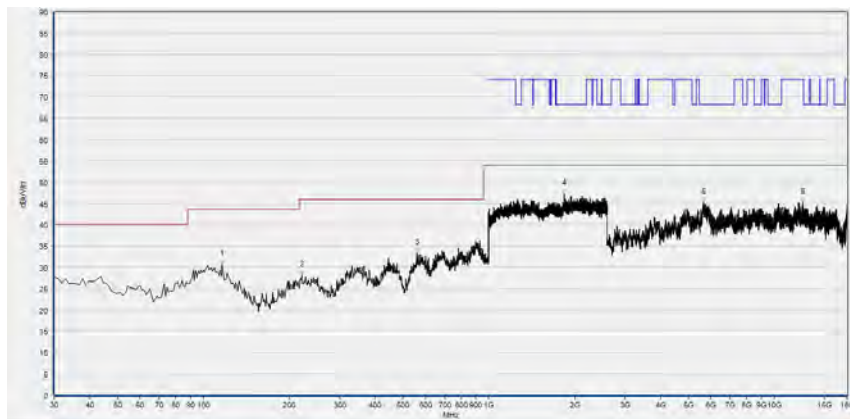

Plot for Channel 44

Fre. (MHz)	PK (dBμV/m)	QP (dBμV/m)	AV (dBμV/m)	Limit-PK (dBμV/m)	Limit-QP (dBμV/m)	Limit-AV (dBμV/m)	Antenna	Verdict
96.930	29.94	N/A	N/A	N/A	43.50	N/A	Horizontal	PASS
231.760	28.30	N/A	N/A	N/A	46.00	N/A	Horizontal	PASS
580.960	33.53	N/A	N/A	N/A	46.00	N/A	Horizontal	PASS
1836.800	47.85	N/A	N/A	68.23	N/A	N/A	Horizontal	PASS
5867.880	46.20	N/A	N/A	68.23	N/A	N/A	Horizontal	PASS
12169.560	45.91	N/A	N/A	74.00	N/A	54.00	Horizontal	PASS

(Antenna Horizontal, 30MHz to 18GHz)

Fre. (MHz)	PK (dBμV/m)	QP (dBμV/m)	AV (dBμV/m)	Limit-PK (dBμV/m)	Limit-QP (dBμV/m)	Limit-AV (dBμV/m)	Antenna	Verdict
116.330	30.62	N/A	N/A	N/A	43.50	N/A	Vertical	PASS
221.090	28.08	N/A	N/A	N/A	46.00	N/A	Vertical	PASS
559.620	33.43	N/A	N/A	N/A	46.00	N/A	Vertical	PASS
1839.467	47.31	N/A	N/A	68.23	N/A	N/A	Vertical	PASS
5639.960	45.19	N/A	N/A	68.23	N/A	N/A	Vertical	PASS
12588.440	45.32	N/A	N/A	74.00	N/A	54.00	Vertical	PASS

(Antenna Vertical, 30MHz to 18GHz)

Plot for Channel 48

(Antenna Horizontal, 30MHz to 18GHz)

(Antenna Vertical, 30MHz to 18GHz)

Plot for Channel 149

(Antenna Horizontal, 30MHz to 18GHz)

(Antenna Vertical, 30MHz to 18GHz)