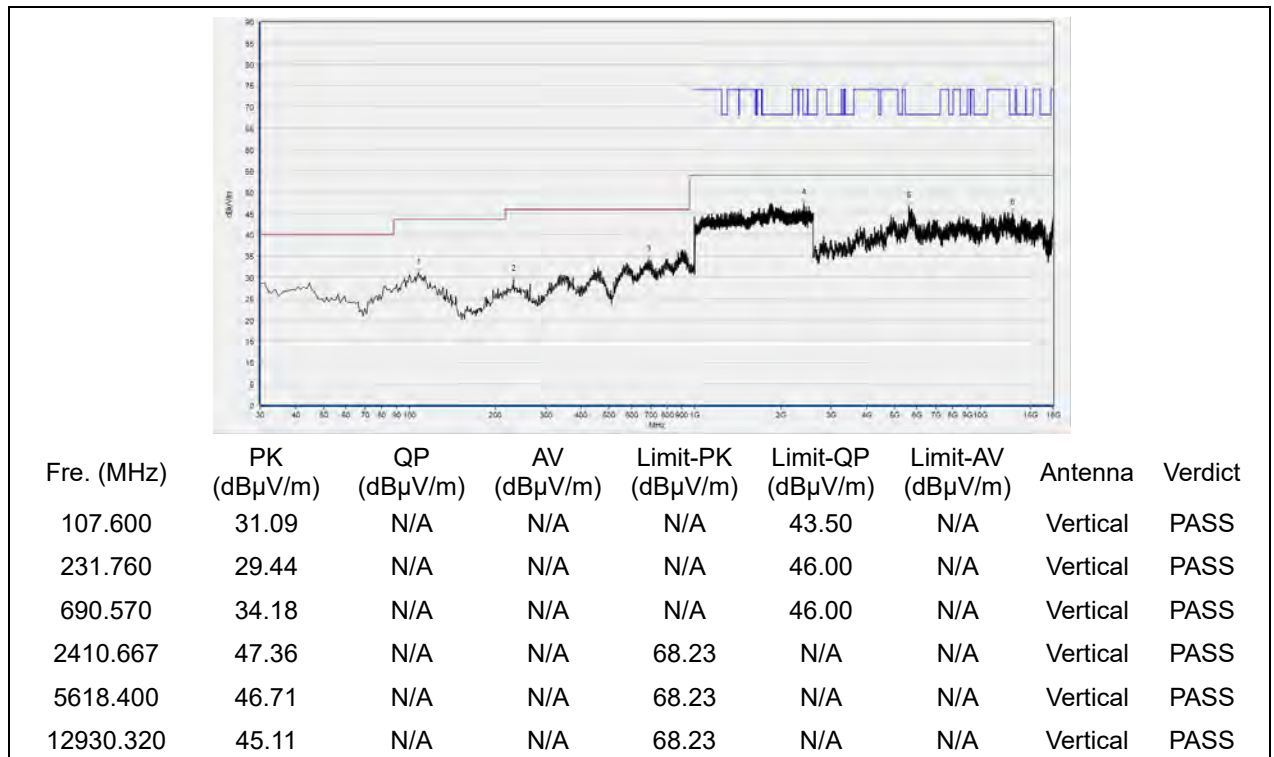

(Antenna Vertical, 30MHz to 18GHz)

Plot for Channel 48

(Antenna Horizontal, 30MHz to 18GHz)

(Antenna Vertical, 30MHz to 18GHz)

Plot for Channel 149

(Antenna Horizontal, 30MHz to 18GHz)

(Antenna Vertical, 30MHz to 18GHz)

Plot for Channel 157

(Antenna Horizontal, 30MHz to 18GHz)

(Antenna Vertical, 30MHz to 18GHz)

Plot for Channel 165

(Antenna Horizontal, 30MHz to 18GHz)

(Antenna Vertical, 30MHz to 18GHz)

802.11ax (HEW40) mode

Plot for Channel 38

(Antenna Horizontal, 30MHz to 18GHz)

(Antenna Vertical, 30MHz to 18GHz)

Plot for Channel 46

(Antenna Horizontal, 30MHz to 18GHz)

(Antenna Vertical, 30MHz to 18GHz)

Plot for Channel 151

(Antenna Horizontal, 30MHz to 18GHz)