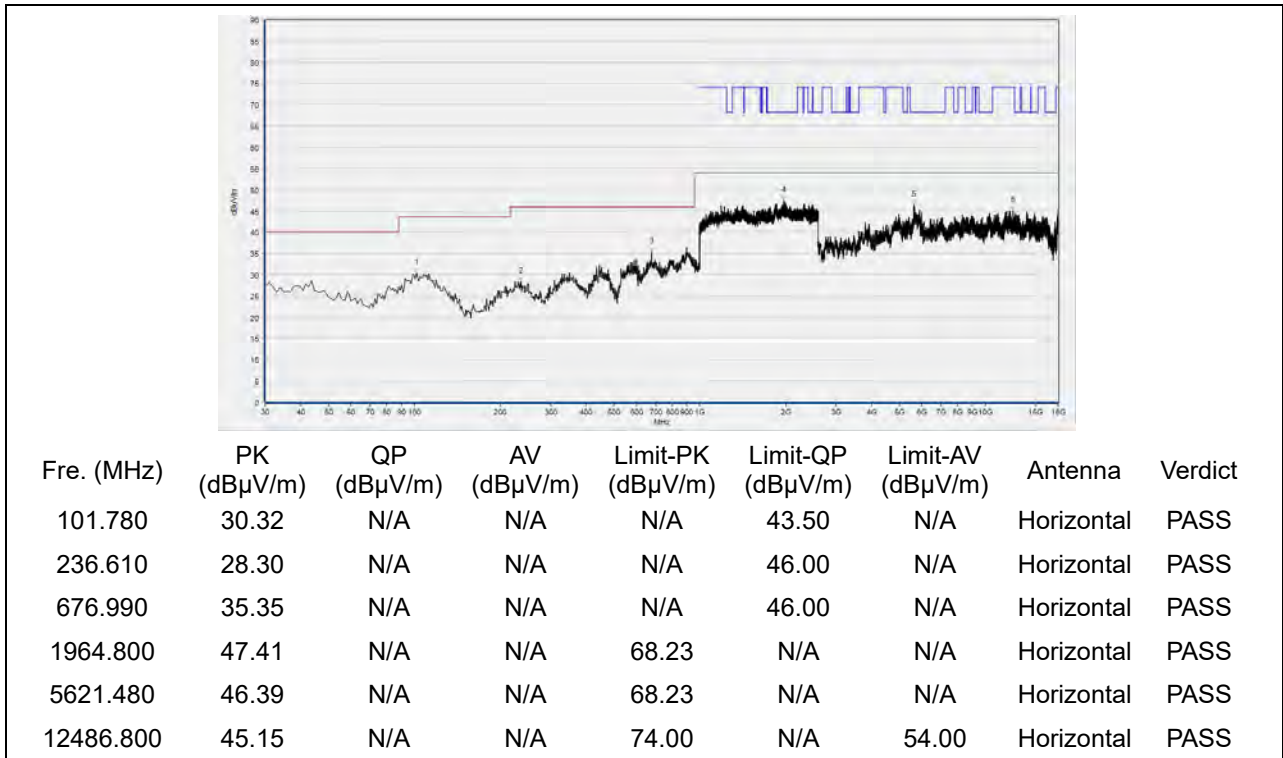

Plot for Channel 48

(Antenna Horizontal, 30MHz to 18GHz)