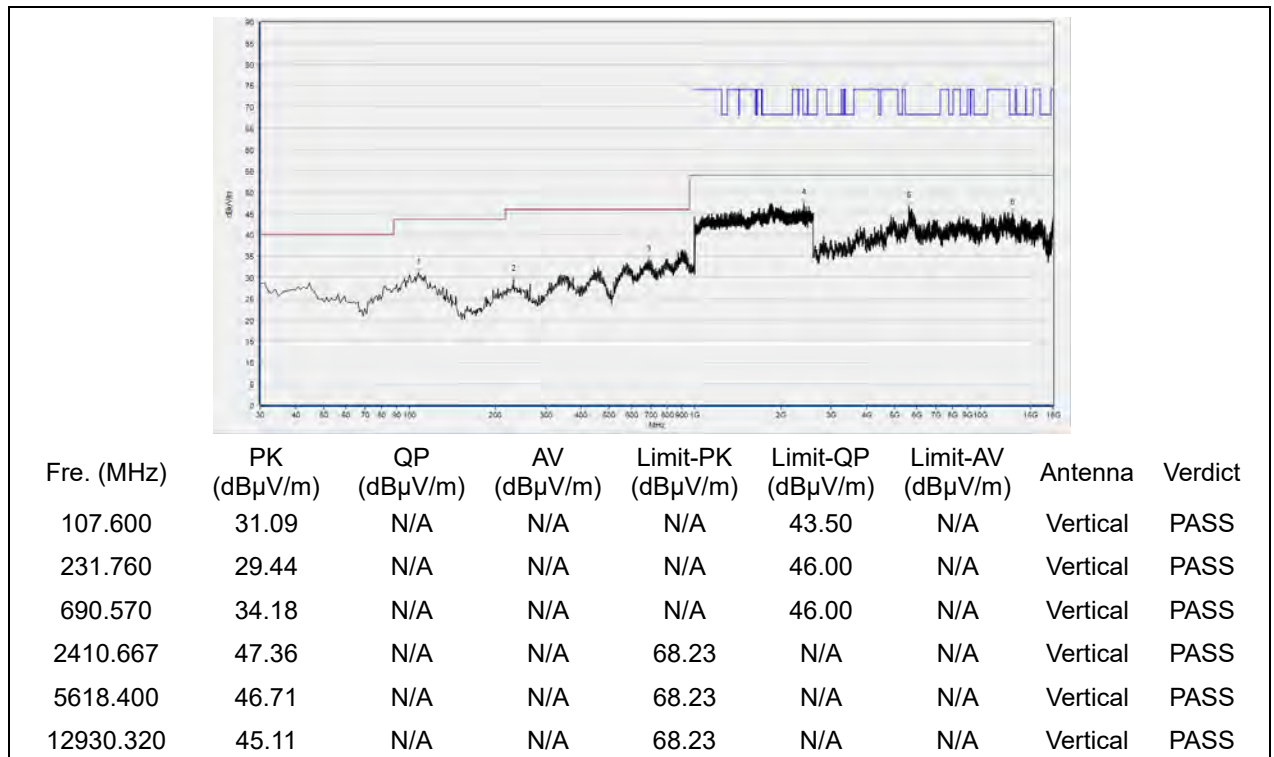

Plot for Channel 157

(Antenna Horizontal, 30MHz to 18GHz)

(Antenna Vertical, 30MHz to 18GHz)

Plot for Channel 165

(Antenna Horizontal, 30MHz to 18GHz)

(Antenna Vertical, 30MHz to 18GHz)

802.11ax (HEW20) RU26 Mode