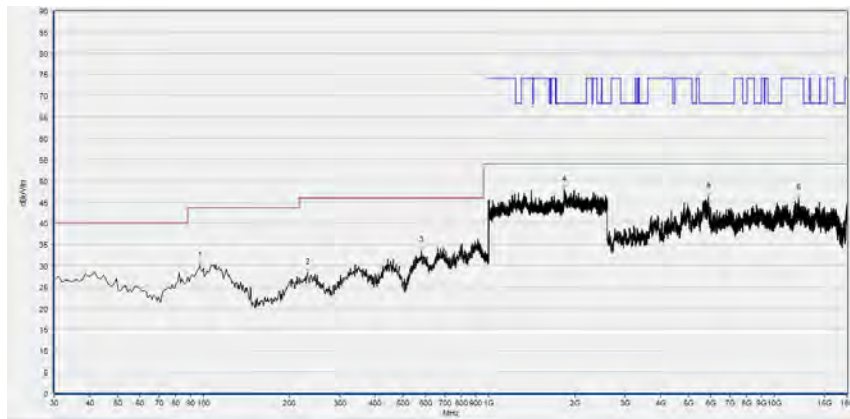

Plot for Channel 44

Fre. (MHz)	PK (dBμV/m)	QP (dBμV/m)	AV (dBμV/m)	Limit-PK (dBμV/m)	Limit-QP (dBμV/m)	Limit-AV (dBμV/m)	Antenna	Verdict
96.930	29.94	N/A	N/A	N/A	43.50	N/A	Horizontal	PASS
231.760	28.30	N/A	N/A	N/A	46.00	N/A	Horizontal	PASS
580.960	33.53	N/A	N/A	N/A	46.00	N/A	Horizontal	PASS
1836.800	47.85	N/A	N/A	68.23	N/A	N/A	Horizontal	PASS
5867.880	46.20	N/A	N/A	68.23	N/A	N/A	Horizontal	PASS
12169.560	45.91	N/A	N/A	74.00	N/A	54.00	Horizontal	PASS

(Antenna Horizontal, 30MHz to 18GHz)

Fre. (MHz)	PK (dBμV/m)	QP (dBμV/m)	AV (dBμV/m)	Limit-PK (dBμV/m)	Limit-QP (dBμV/m)	Limit-AV (dBμV/m)	Antenna	Verdict
116.330	30.62	N/A	N/A	N/A	43.50	N/A	Vertical	PASS
221.090	28.08	N/A	N/A	N/A	46.00	N/A	Vertical	PASS
559.620	33.43	N/A	N/A	N/A	46.00	N/A	Vertical	PASS
1839.467	47.31	N/A	N/A	68.23	N/A	N/A	Vertical	PASS
5639.960	45.19	N/A	N/A	68.23	N/A	N/A	Vertical	PASS
12588.440	45.32	N/A	N/A	74.00	N/A	54.00	Vertical	PASS

(Antenna Vertical, 30MHz to 18GHz)

Plot for Channel 48

(Antenna Horizontal, 30MHz to 18GHz)

(Antenna Vertical, 30MHz to 18GHz)

Plot for Channel 149

(Antenna Horizontal, 30MHz to 18GHz)

(Antenna Vertical, 30MHz to 18GHz)