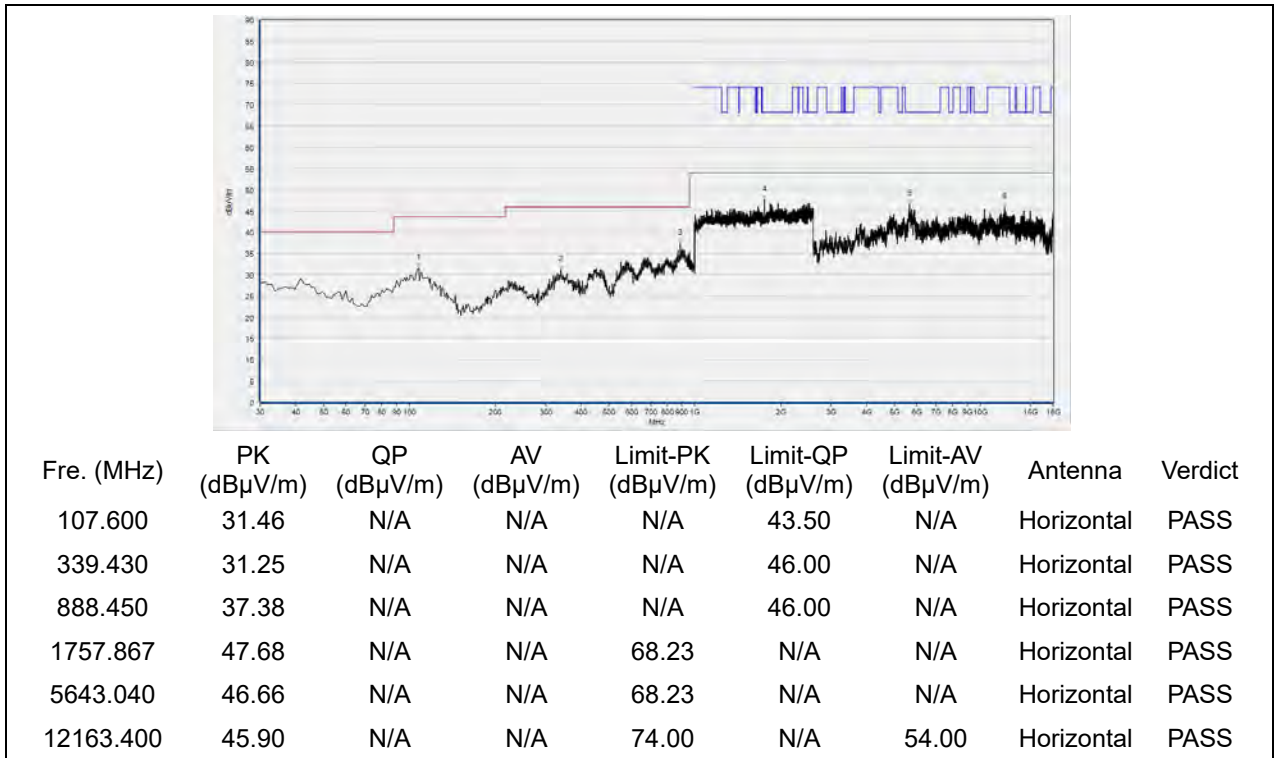

(Antenna Vertical, 30MHz to 18GHz)

Plot for Channel 48

(Antenna Horizontal, 30MHz to 18GHz)

(Antenna Vertical, 30MHz to 18GHz)

Plot for Channel 149

(Antenna Horizontal, 30MHz to 18GHz)

(Antenna Vertical, 30MHz to 18GHz)

Plot for Channel 157

(Antenna Horizontal, 30MHz to 18GHz)

(Antenna Vertical, 30MHz to 18GHz)

Plot for Channel 165

(Antenna Horizontal, 30MHz to 18GHz)

(Antenna Vertical, 30MHz to 18GHz)

802.11ax (HEW40) mode

Plot for Channel 38

(Antenna Horizontal, 30MHz to 18GHz)

(Antenna Vertical, 30MHz to 18GHz)

Plot for Channel 46

(Antenna Horizontal, 30MHz to 18GHz)

(Antenna Vertical, 30MHz to 18GHz)

Plot for Channel 151

(Antenna Horizontal, 30MHz to 18GHz)