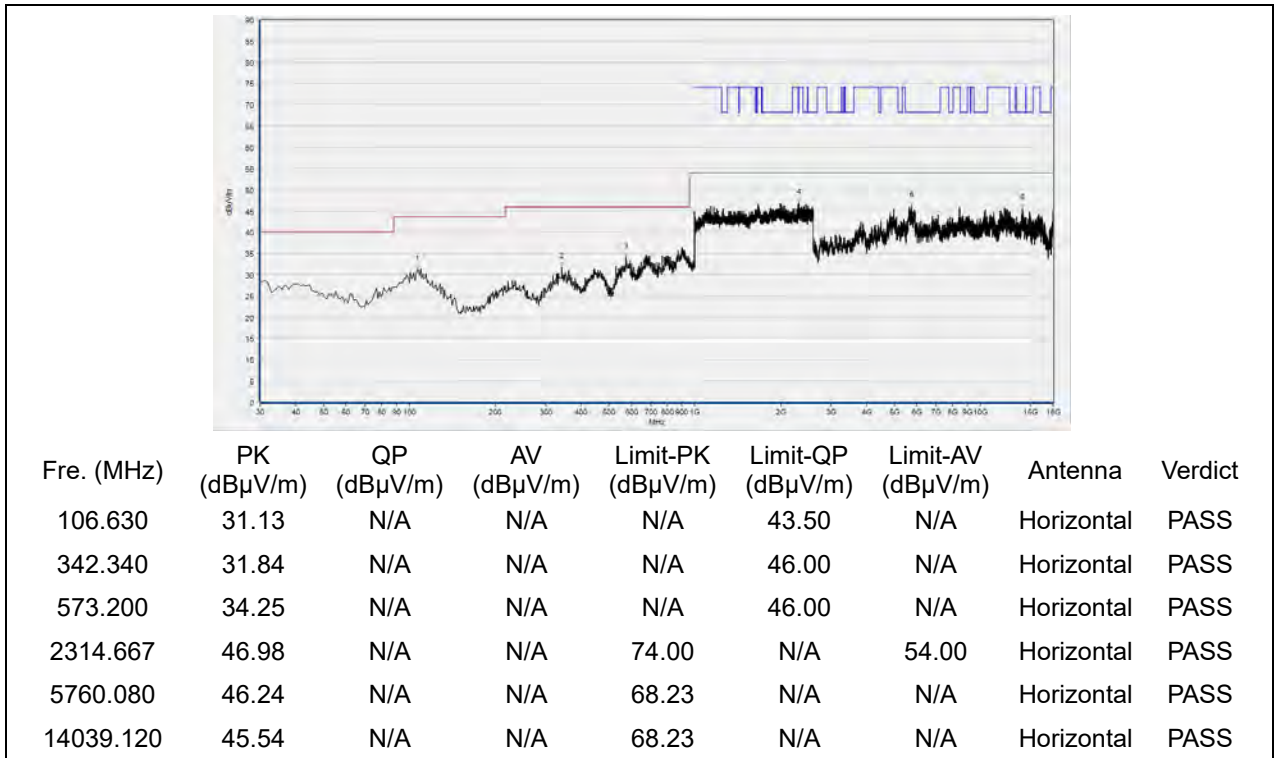

(Antenna Vertical, 30MHz to 18GHz)

Plot for Channel 48

(Antenna Horizontal, 30MHz to 18GHz)

(Antenna Vertical, 30MHz to 18GHz)

Plot for Channel 149

(Antenna Horizontal, 30MHz to 18GHz)

(Antenna Vertical, 30MHz to 18GHz)

Plot for Channel 157

(Antenna Horizontal, 30MHz to 18GHz)

(Antenna Vertical, 30MHz to 18GHz)

Plot for Channel 165

(Antenna Horizontal, 30MHz to 18GHz)

(Antenna Vertical, 30MHz to 18GHz)

802.11ax (HEW20) RU26 Mode