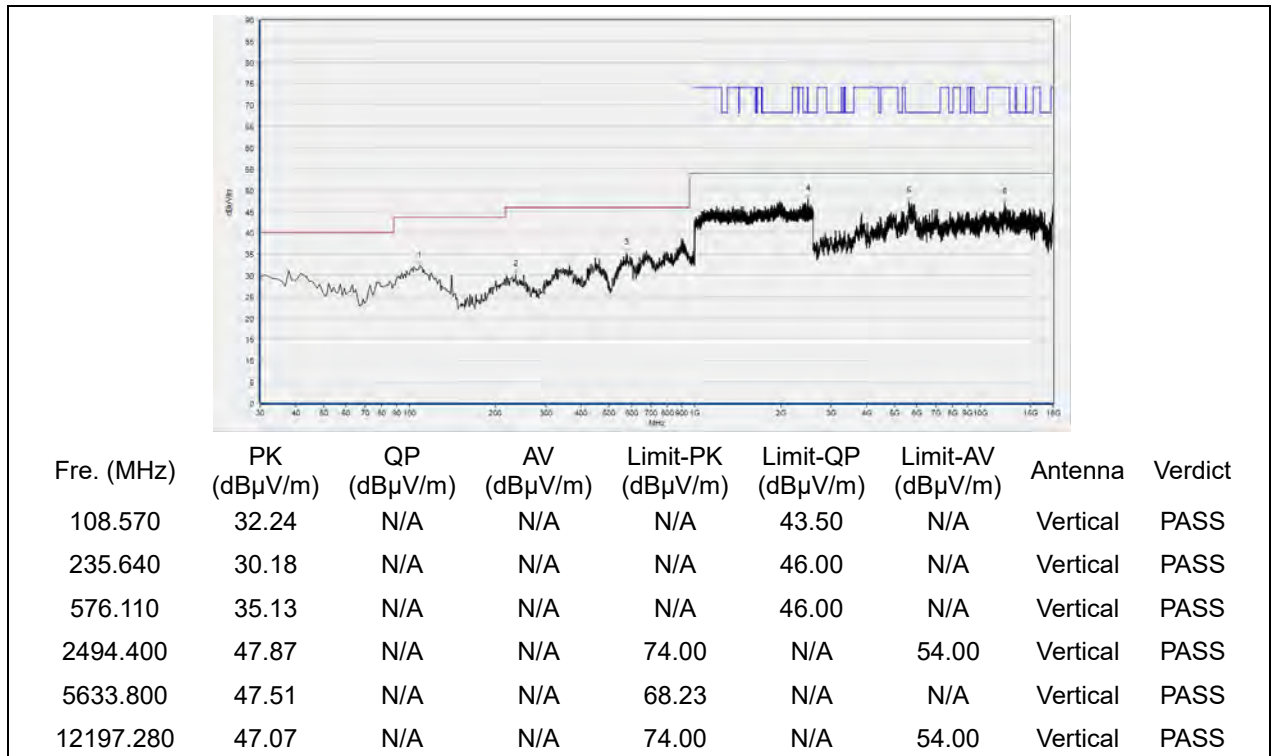

(Antenna Vertical, 30MHz to 18GHz)

802.11ax (HEW80) Mode

Plot for Channel 42

(Antenna Horizontal, 30MHz to 18GHz)

(Antenna Vertical, 30MHz to 18GHz)

Plot for Channel 155

(Antenna Horizontal, 30MHz to 18GHz)

(Antenna Vertical, 30MHz to 18GHz)

————— END OF REPORT —————