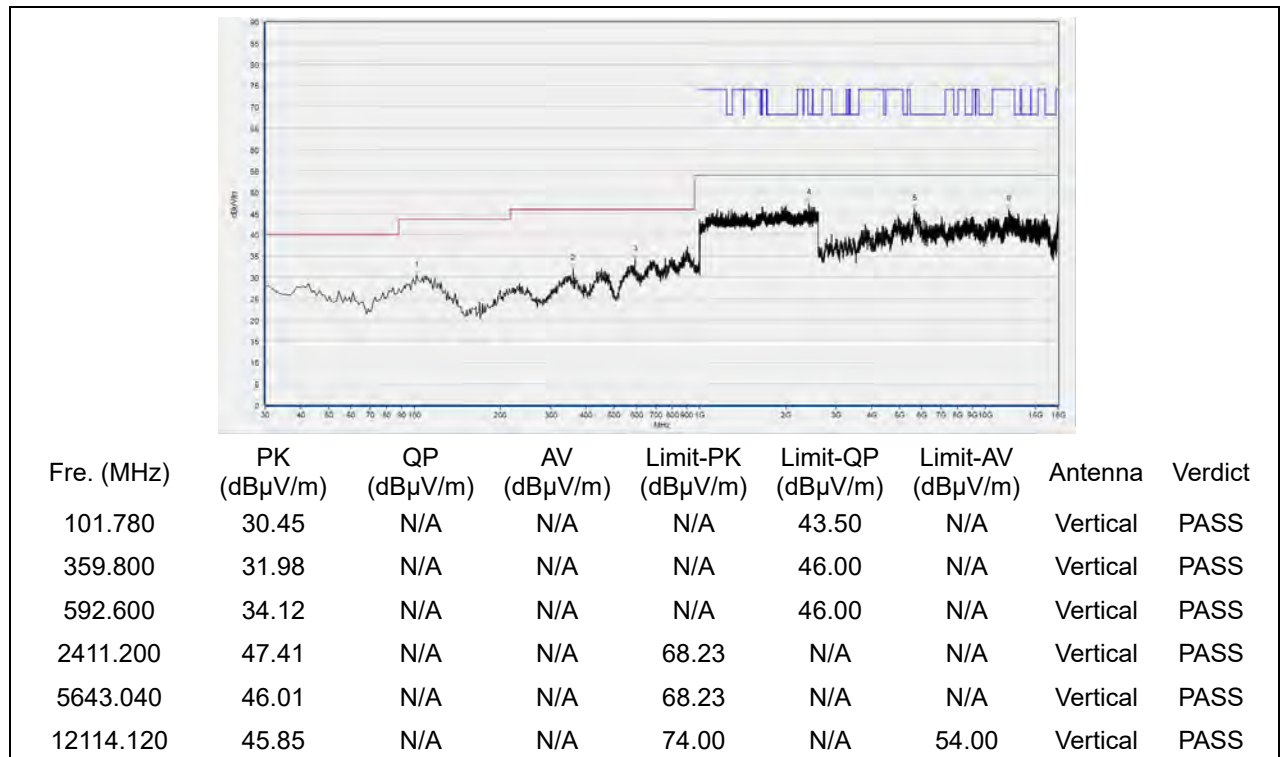

(Antenna Vertical, 30MHz to 18GHz)

Plot for Channel 48

(Antenna Horizontal, 30MHz to 18GHz)

(Antenna Vertical, 30MHz to 18GHz)

Plot for Channel 149

(Antenna Horizontal, 30MHz to 18GHz)

(Antenna Vertical, 30MHz to 18GHz)

Plot for Channel 157

(Antenna Horizontal, 30MHz to 18GHz)

(Antenna Vertical, 30MHz to 18GHz)

Plot for Channel 165

(Antenna Horizontal, 30MHz to 18GHz)

(Antenna Vertical, 30MHz to 18GHz)

802.11ax (HEW20) RU26 Mode