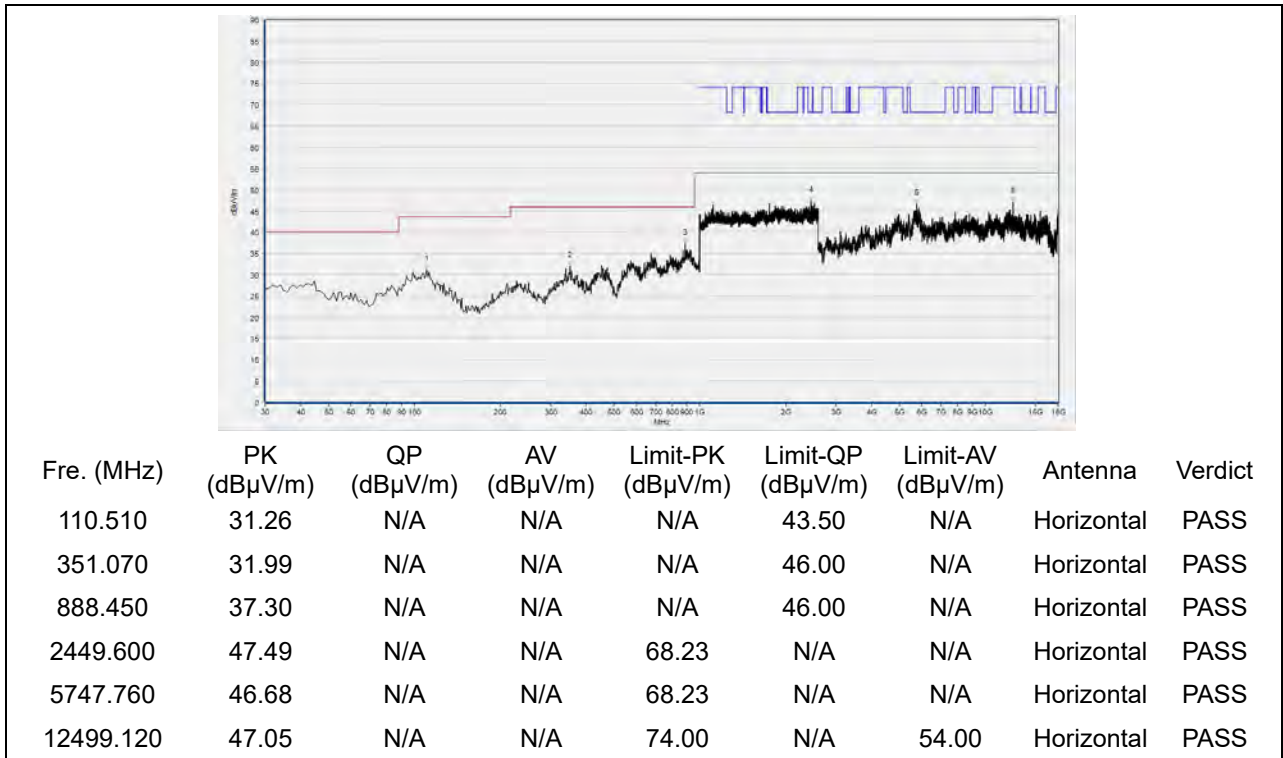

(Antenna Vertical, 30MHz to 18GHz)

Plot for Channel 48

(Antenna Horizontal, 30MHz to 18GHz)

(Antenna Vertical, 30MHz to 18GHz)

Plot for Channel 149

(Antenna Horizontal, 30MHz to 18GHz)

(Antenna Vertical, 30MHz to 18GHz)

Plot for Channel 157

(Antenna Horizontal, 30MHz to 18GHz)

(Antenna Vertical, 30MHz to 18GHz)

Plot for Channel 165

(Antenna Horizontal, 30MHz to 18GHz)

(Antenna Vertical, 30MHz to 18GHz)

802.11ax (HEW20) RU26 Mode