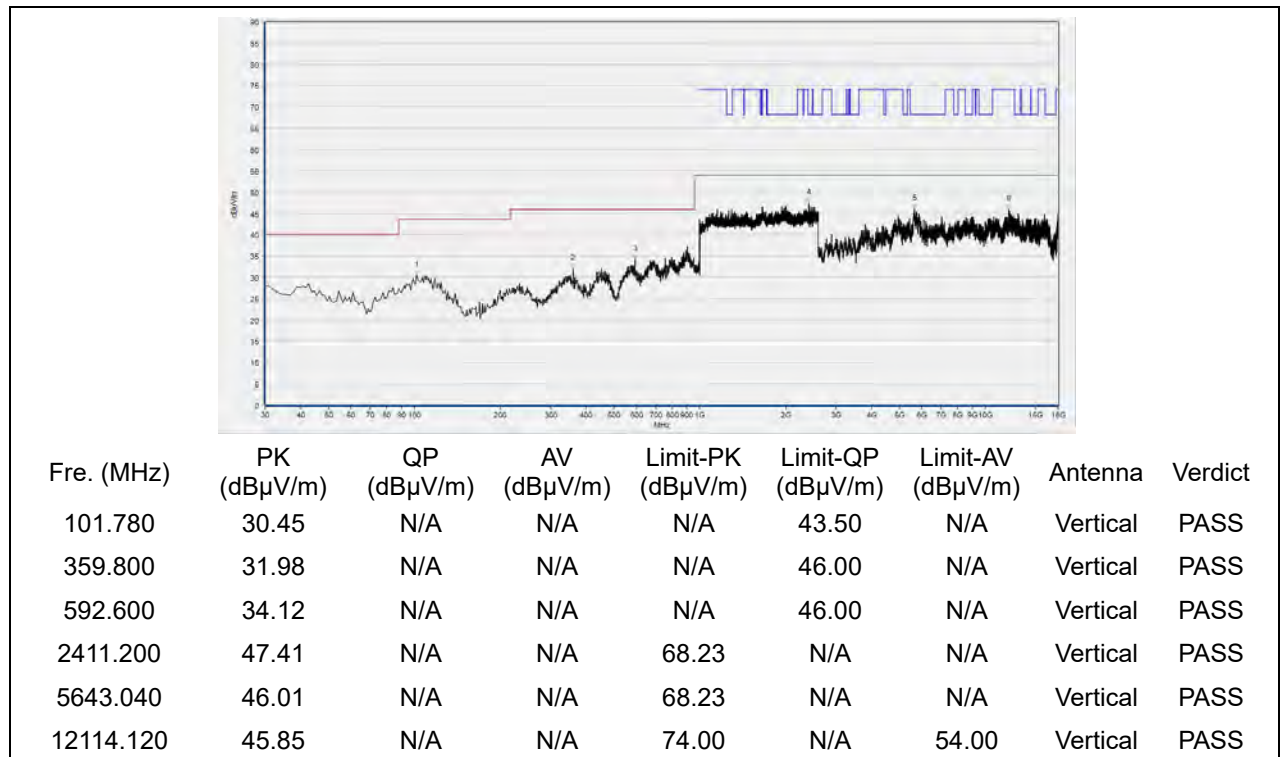

(Antenna Vertical, 30MHz to 18GHz)

Plot for Channel 48

(Antenna Horizontal, 30MHz to 18GHz)

(Antenna Vertical, 30MHz to 18GHz)

Plot for Channel 149

(Antenna Horizontal, 30MHz to 18GHz)

(Antenna Vertical, 30MHz to 18GHz)

Plot for Channel 157

(Antenna Horizontal, 30MHz to 18GHz)

(Antenna Vertical, 30MHz to 18GHz)

Plot for Channel 165

(Antenna Horizontal, 30MHz to 18GHz)

(Antenna Vertical, 30MHz to 18GHz)

802.11ax (HEW40) mode