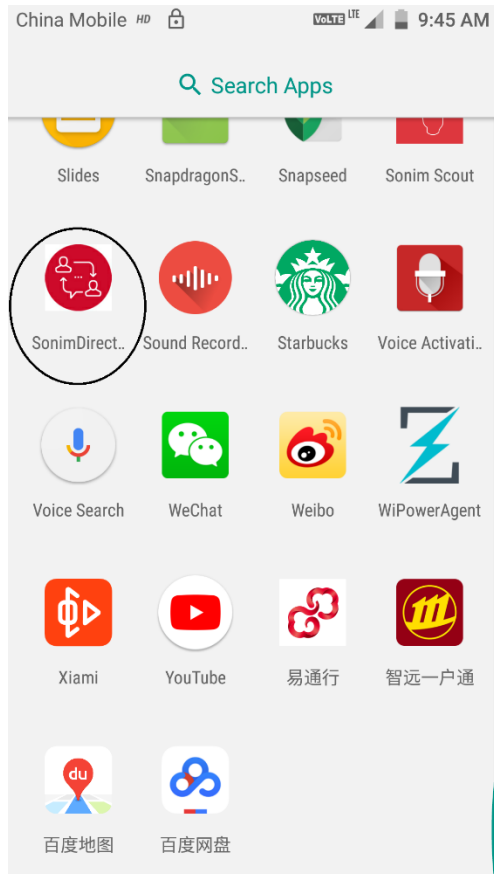

1. Open the app

2. Click the menu.

3. The e-label is shown