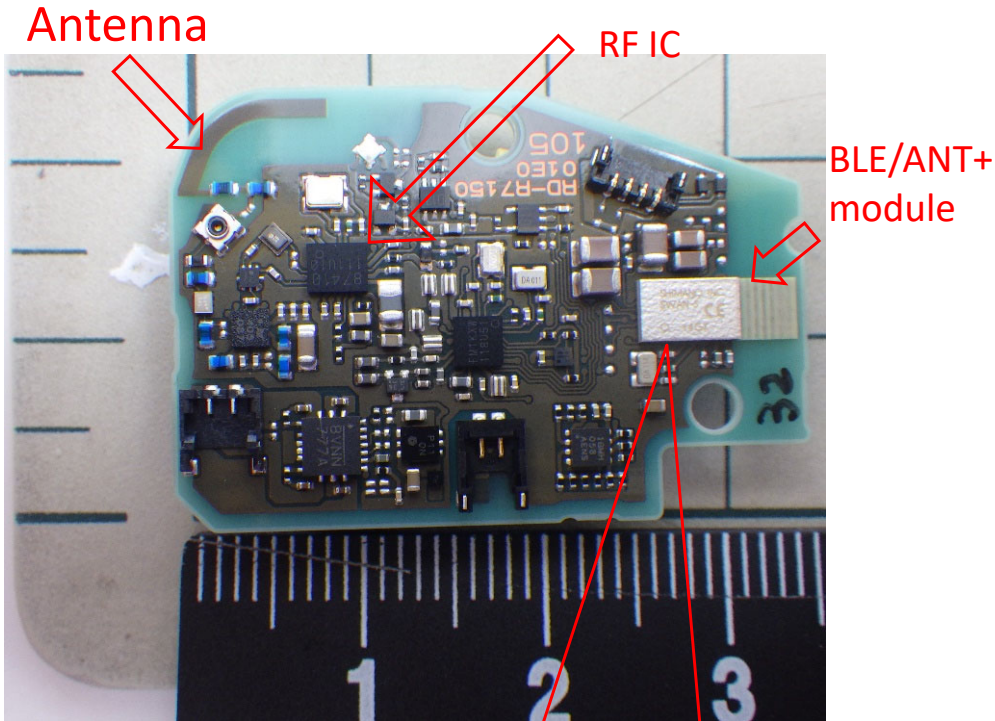

Internal Photos for 3HY1(for FCC/IC/JP)

Except from this application,
because this module is certified.
(FCC : WY7-SWAN3, IC : 8117A-SWAN3,
JP : 001-A10996)