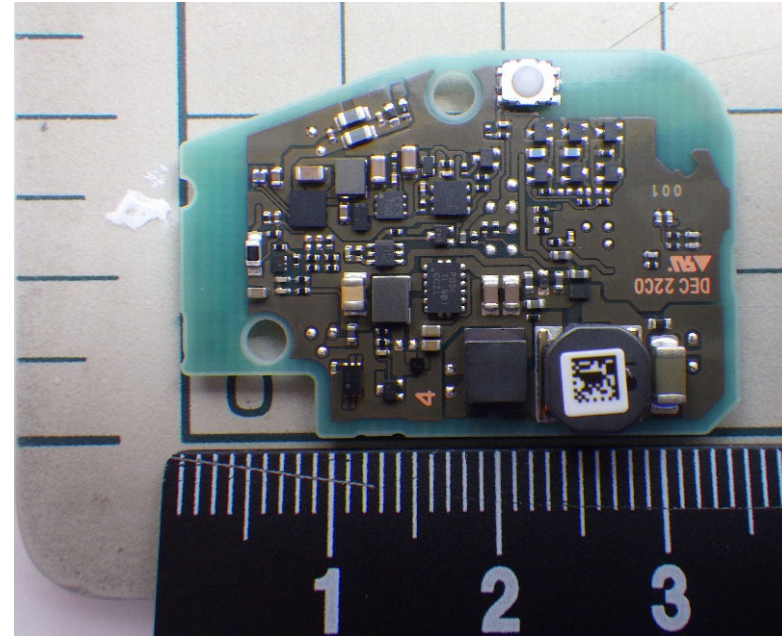

Internal Photos for 3HY1(for FCC/IC/JP)

Except from this application,
because this module is certified.
(FCC : WY7-SWAN3, IC : 8117A-SWAN3,
JP : 001-A10996)