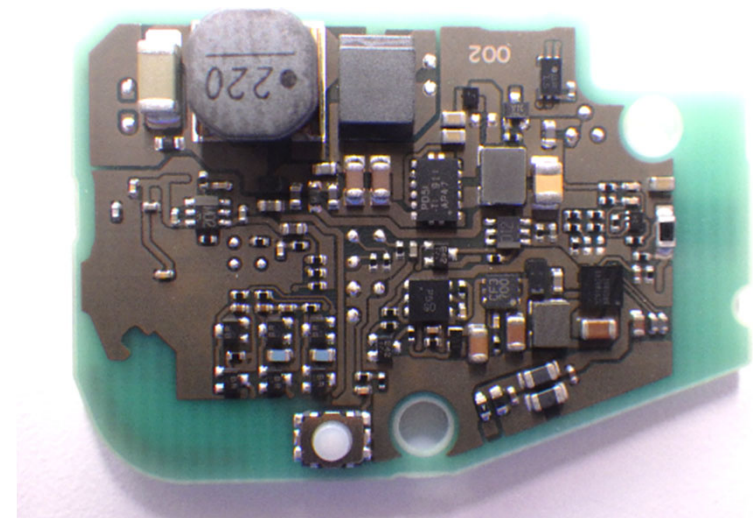

Internal Photos for 3GK1

Except from this application, because this module is certified. (FCC : WY7-SWAN3, IC : 8117A-SWAN3, JP : 001-A10996)