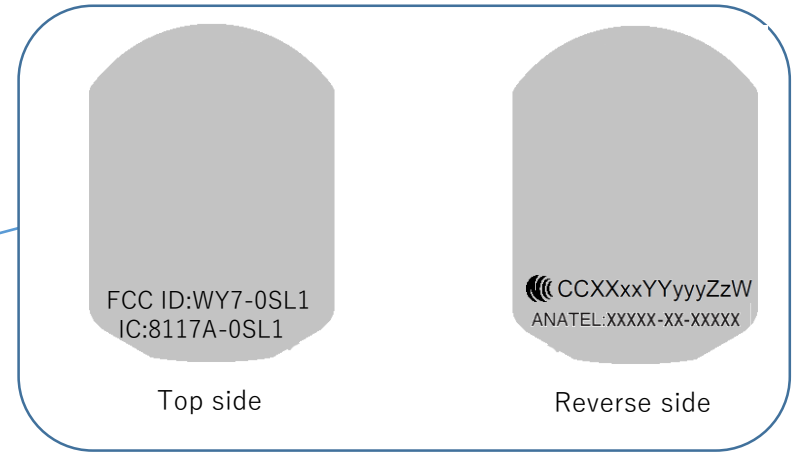

Label info

The marking durability is enough to keep in the product lifetime.

These markings are printed and molded.

*The font size of FCC ID is 4pt

These markings are molded.

*After obtained the certificate, XXX will be replaced by official certificate number.