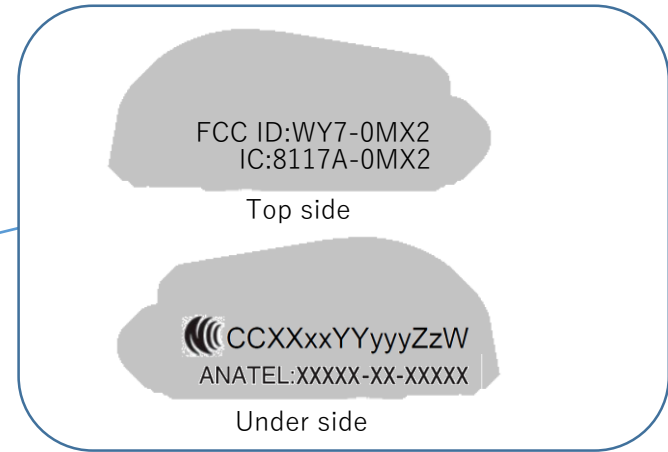

Label info

The marking durability is enough to keep in the product lifetime.

These markings are printed.

FCC ID:WY7-0MX2
IC:8117A-0MX2

Top side

CCXXxxYYyyyZzW
ANATEL:XXXX-XX-XXXX

Under side

*The font size of FCC ID is 4pt

These markings are molded.

SHIMANO
JAPAN

UK CAC E

These markings are printed.

R 007-XXXXXX

0MX2

*After obtained the certificate, XXX will be replaced by official certificate number.

CONFIDENTIAL