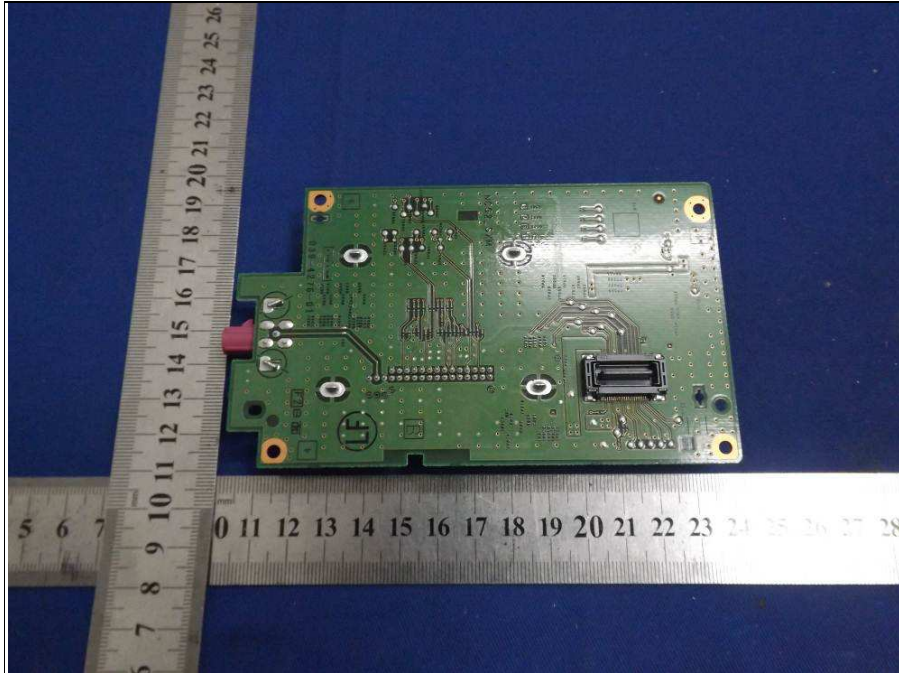

**BUREAU
VERITAS**

Reference No.: 161110N017

PHOTOGRAPHS OF THE EUT

**BUREAU
VERITAS**

Reference No.: 161110N017

BUREAU
VERITAS

Reference No.: 161110N017

**BUREAU
VERITAS**

Reference No.: 161110N017

**BUREAU
VERITAS**

Reference No.: 161110N017

BUREAU
VERITAS

Reference No.: 161110N017

BUREAU
VERITAS

Reference No.: 161110N017