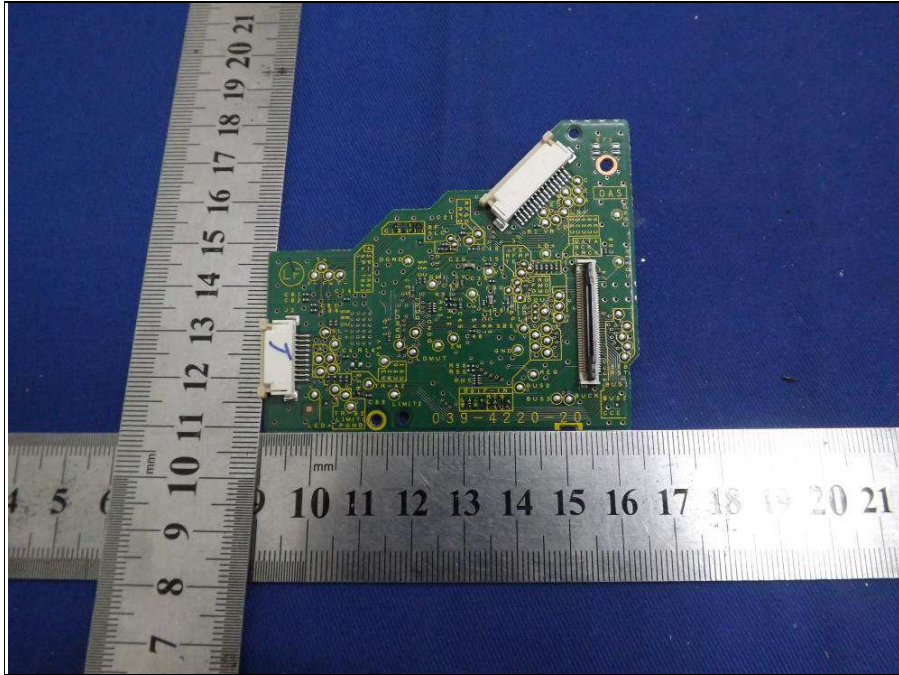

**BUREAU
VERITAS**

Reference No.: 161110N017

PHOTOGRAPHS OF THE EUT

**BUREAU
VERITAS**

Reference No.: 161110N017

BUREAU
VERITAS

Reference No.: 161110N017

**BUREAU
VERITAS**

Reference No.: 161110N017

**BUREAU
VERITAS**

Reference No.: 161110N017

BUREAU
VERITAS

Reference No.: 161110N017

BUREAU
VERITAS

Reference No.: 161110N017