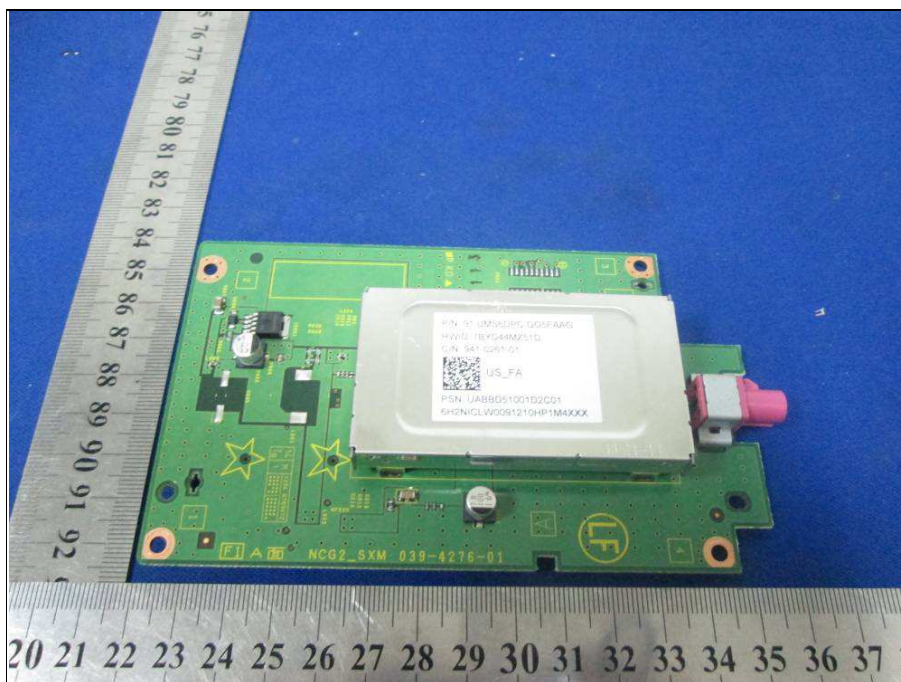

**BUREAU
VERITAS**

Reference No.:RF141016N011

PHOTOGRAPHS OF THE EUT

**BUREAU
VERITAS**

Reference No.:RF141016N011