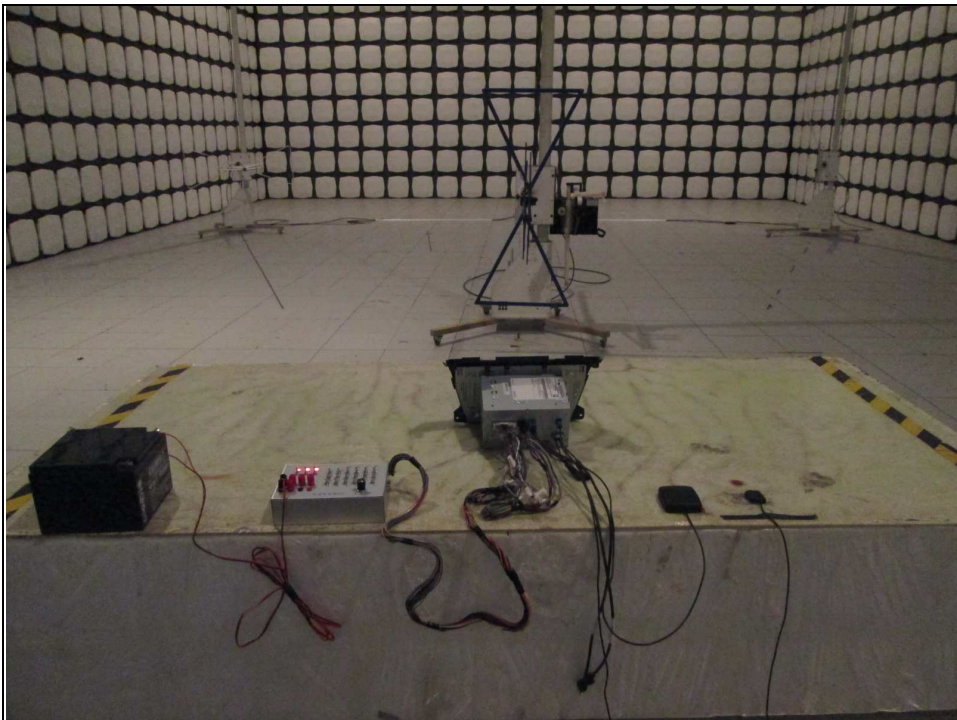

**BUREAU
VERITAS**

Test Report No.: RF140120N039

SET-UP FOR CONDUCTED EMISSION TEST

**BUREAU
VERITAS**

Test Report No.: RF140120N039

SET-UP FOR RADIATED EMISSION TEST

Frequency Range < 30MHz~1GHz >

**BUREAU
VERITAS**

Test Report No.: RF140120N039

Frequency Range < Above 1GHz >