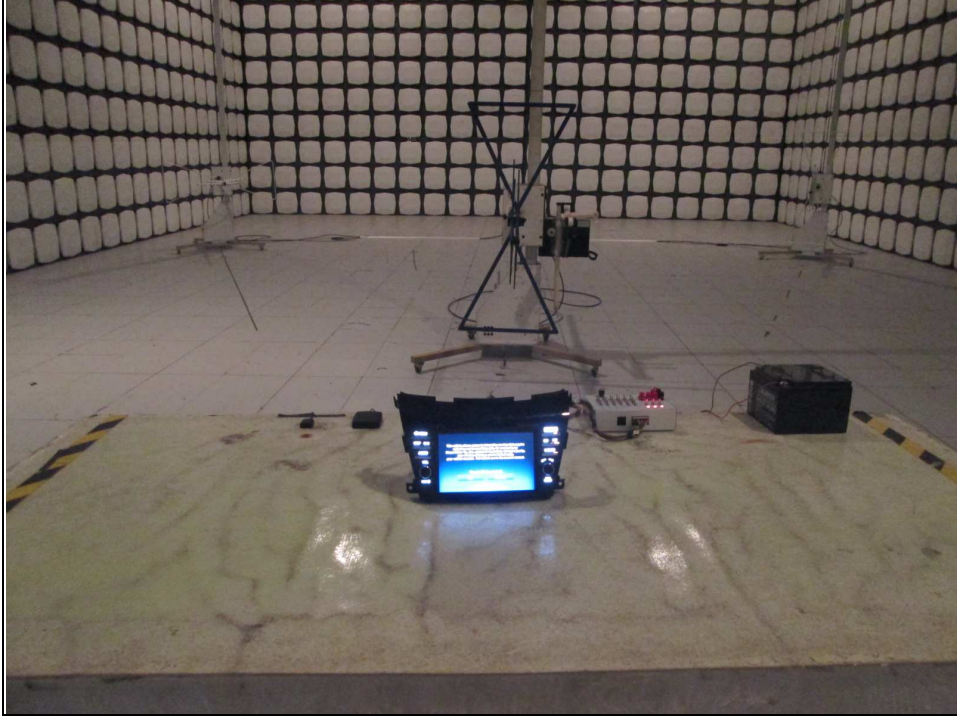

**BUREAU
VERITAS**

Test Report No.: RF140120N039

SET-UP FOR CONDUCTED EMISSION TEST

**BUREAU
VERITAS**

Test Report No.: RF140120N039

SET-UP FOR RADIATED EMISSION TEST

Frequency Range < 30MHz~1GHz >

**BUREAU
VERITAS**

Test Report No.: RF140120N039

Frequency Range < Above 1GHz >