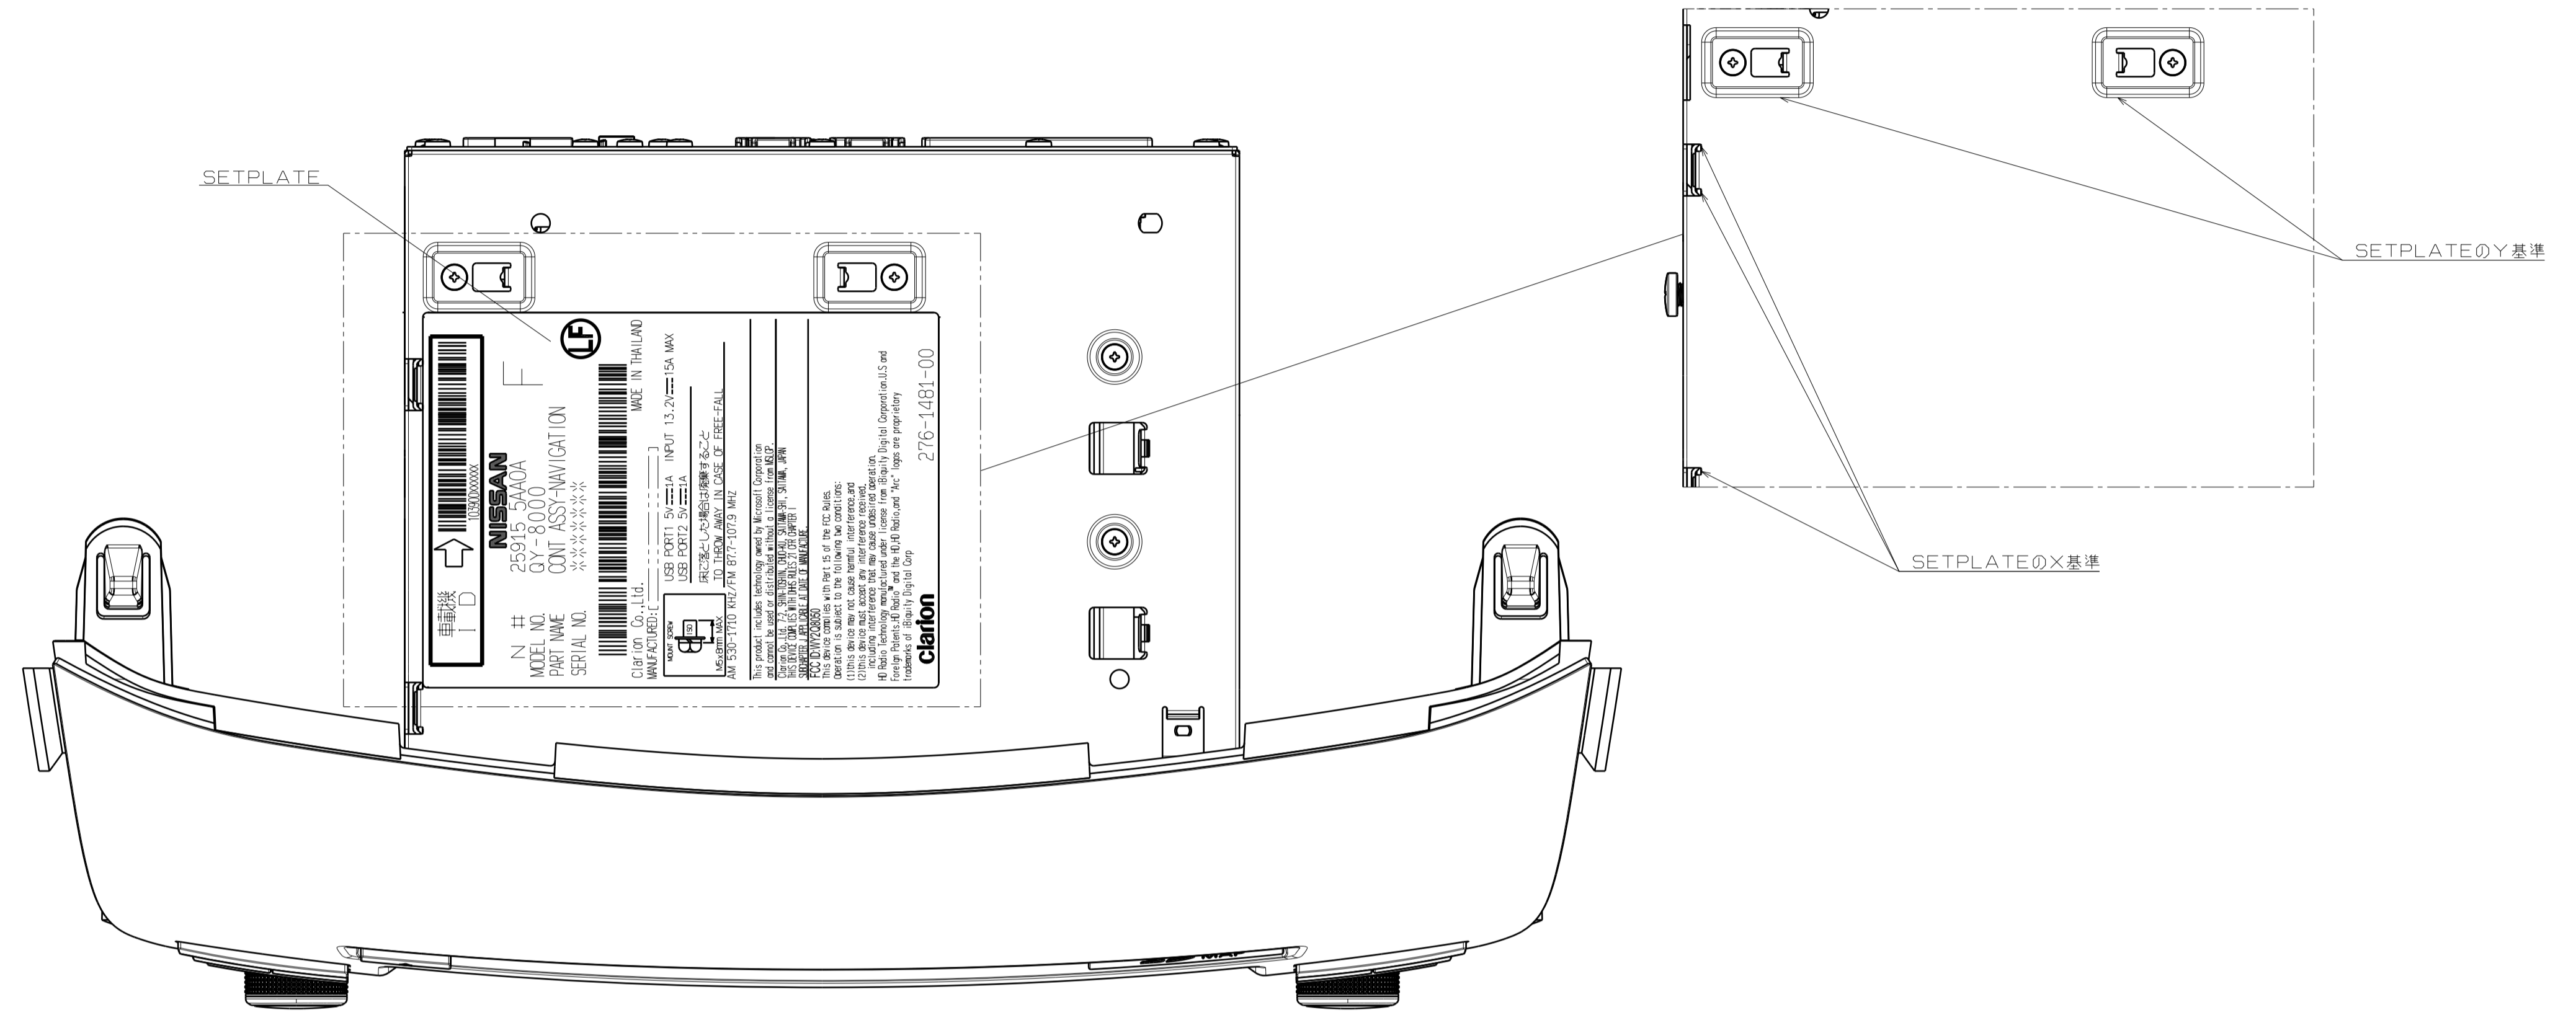

Label size : W110mm x H80mm
White on black printing

Label on top of unit