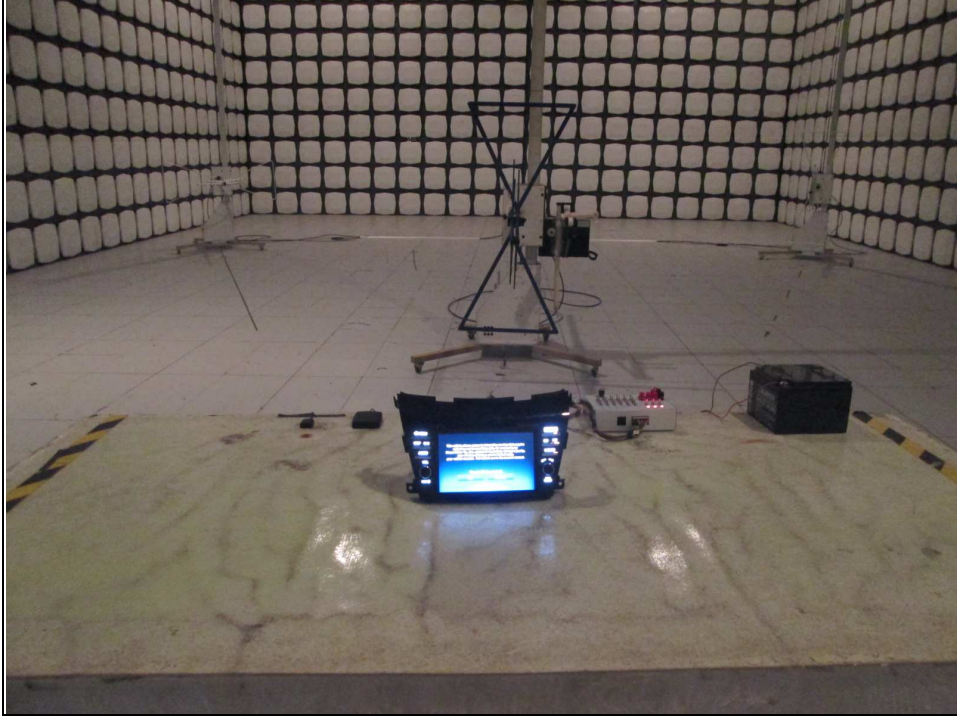

## SET-UP FOR CONDUCTED EMISSION TEST

**BUREAU  
VERITAS**

Test Report No.: RF140120N036

## SET-UP FOR RADIATED EMISSION TEST

Frequency Range < 30MHz~1GHz >

Frequency Range < Above 1GHz >