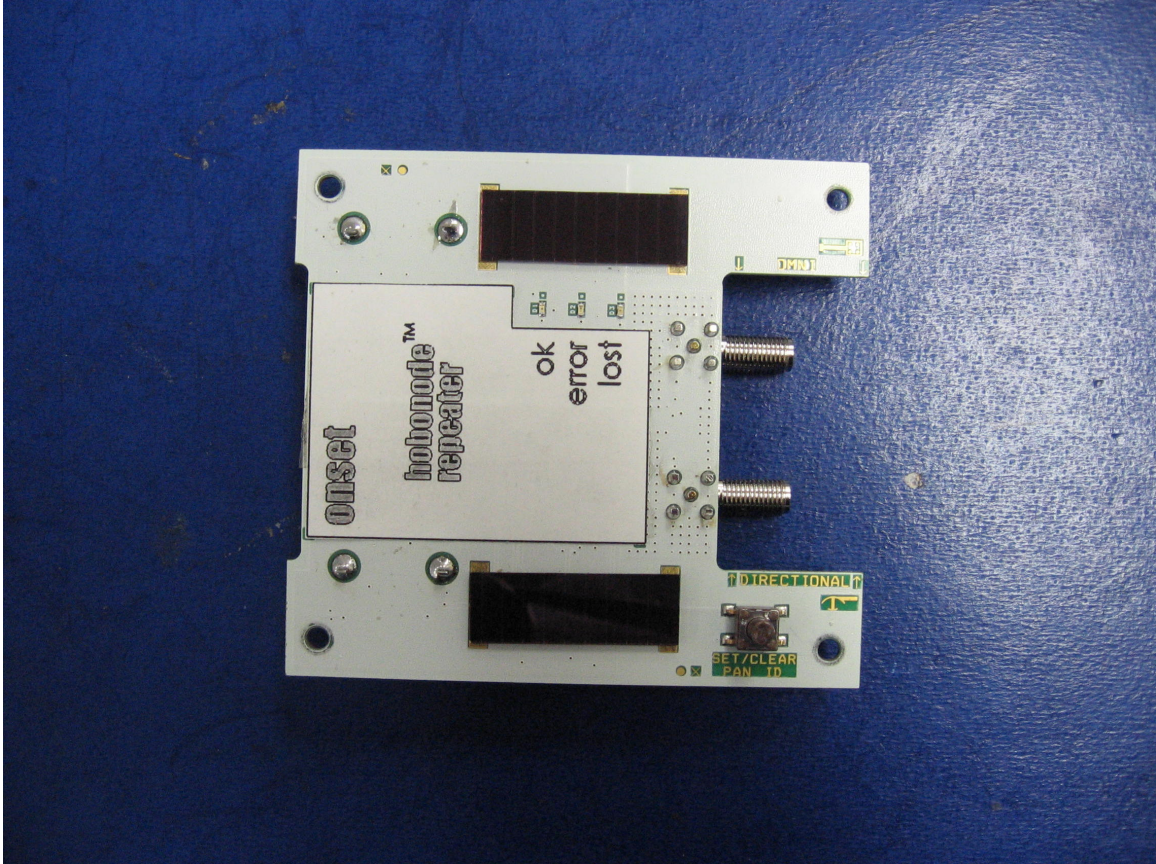

FCC ID: WXFREPEATER  
IC: 7936A-REPEATER

Bottom

FCC ID: WXFREPEATER  
IC: 7936A-REPEATER

Top