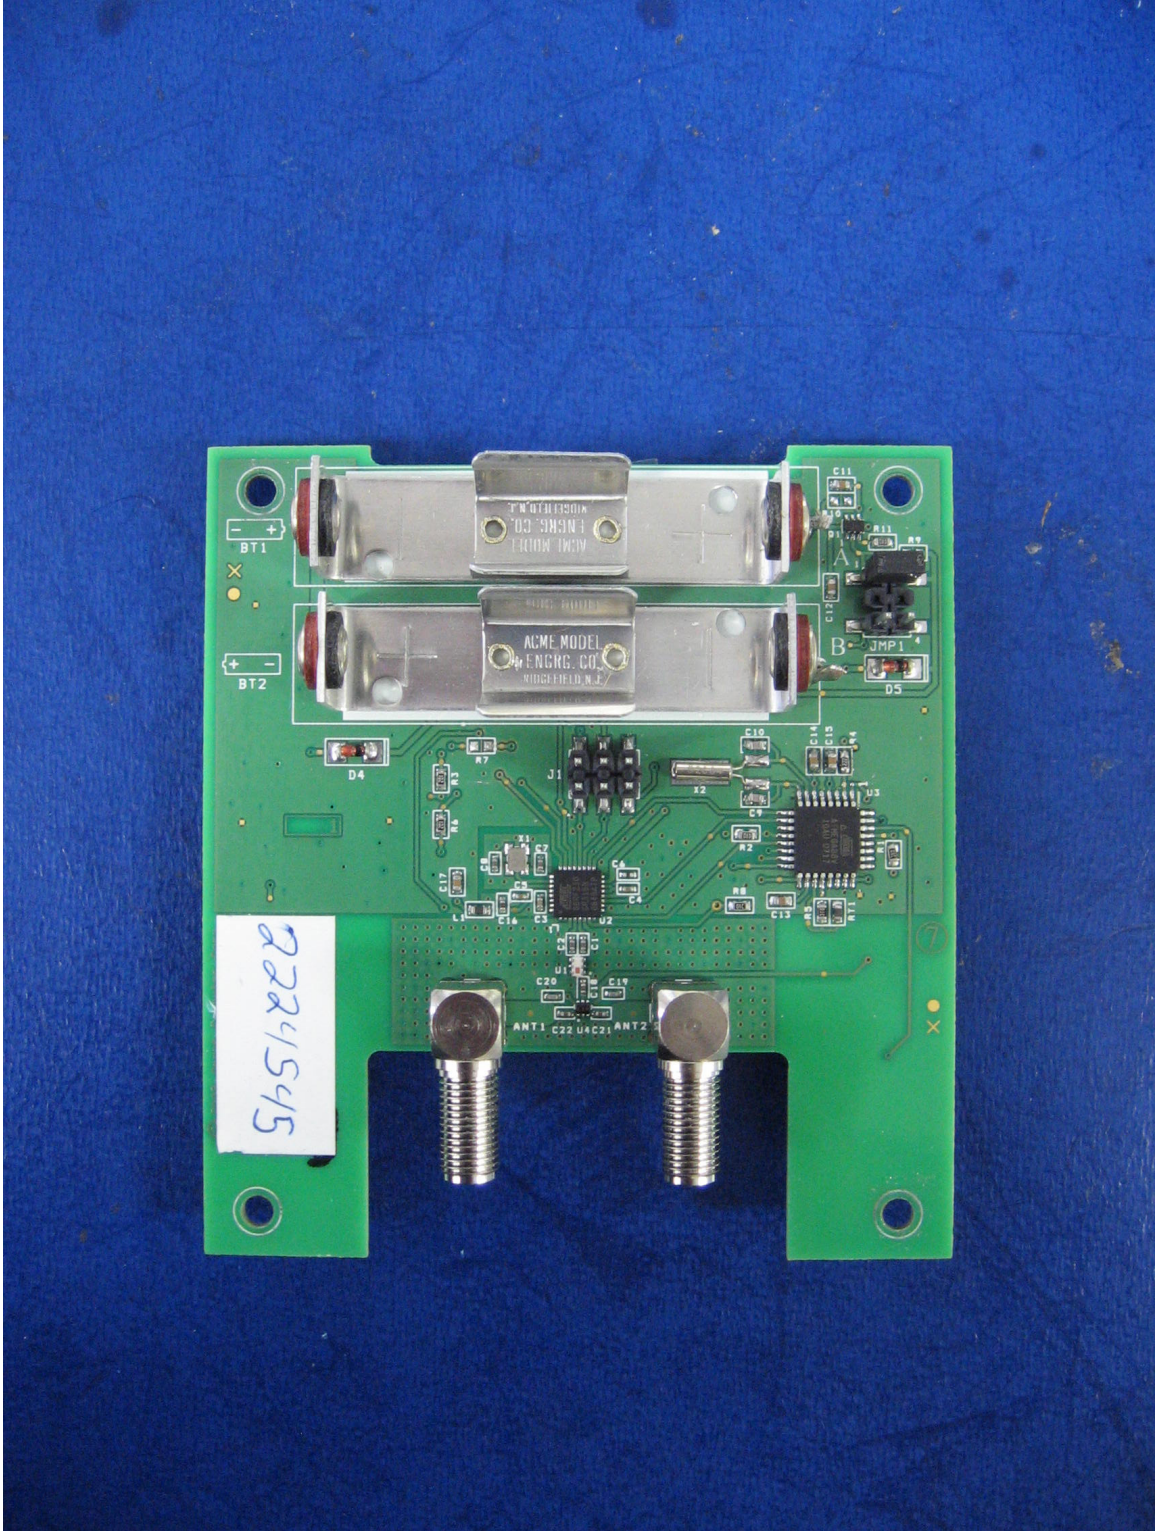

FCC ID: WXFREPEATER  
IC: 7936A-REPEATER

Bottom

FCC ID: WXFREPEATER  
IC: 7936A-REPEATER

Top