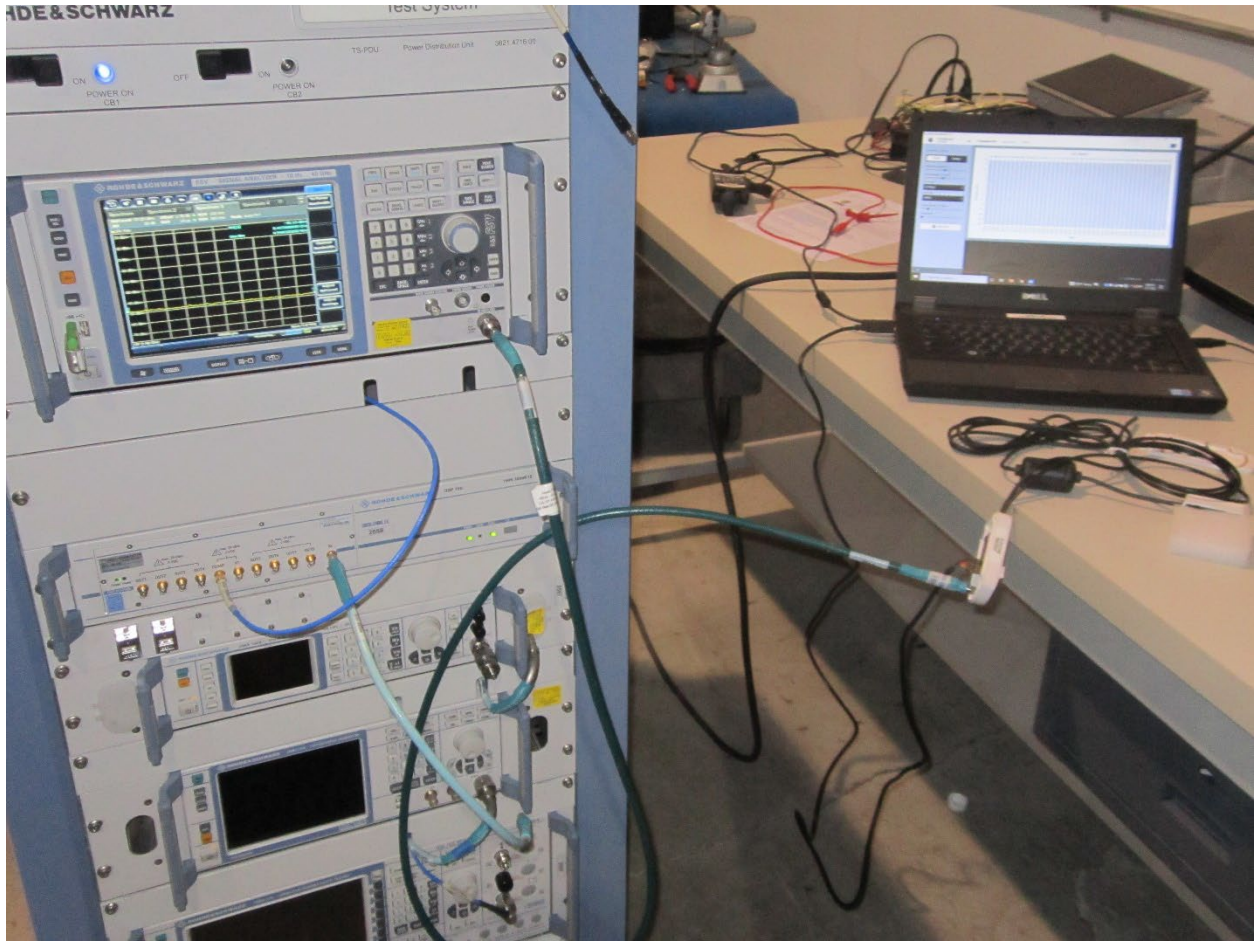

FCC: WXF-ONST12
IC: 7936A-ONST12

9KHz – 30MHz

FCC: WXF-ONST12
IC: 7936A-ONST12

30-1000MHz

FCC: WXF-ONST12
IC: 7936A-ONST12

1-6GHz

FCC: WXF-ONST12
IC: 7936A-ONST12

6-18GHz

FCC: WXF-ONST12
IC: 7936A-ONST12

18-26.5GHz

FCC: WXF-ONST12
IC: 7936A-ONST12

Conducted Antenna port Measurement set-up