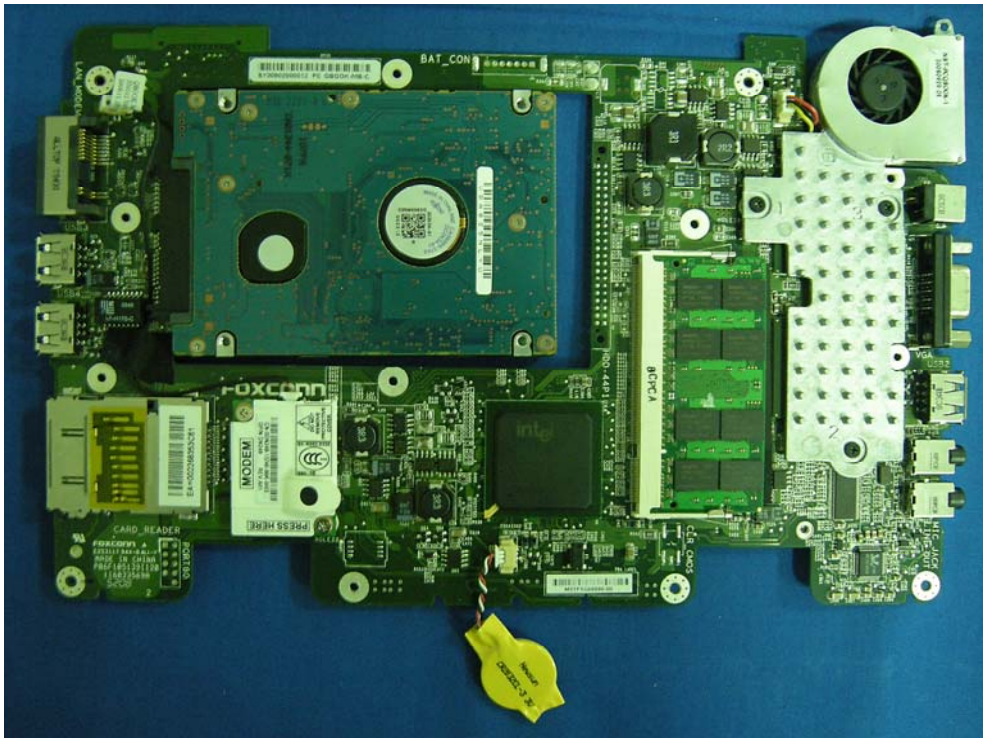

QBOX-N270  
(Model name: QBOX-N270)

Inside photo:

FCC ID :  
QDS-BRCM1033

P/N:U40Z014.01  
XXXXXXXX: 00LO

BCM92046MD\_GEN

R003WWA075117

2.4FH1

FCC ID:QDS-BRCM1033

28MM

7MM