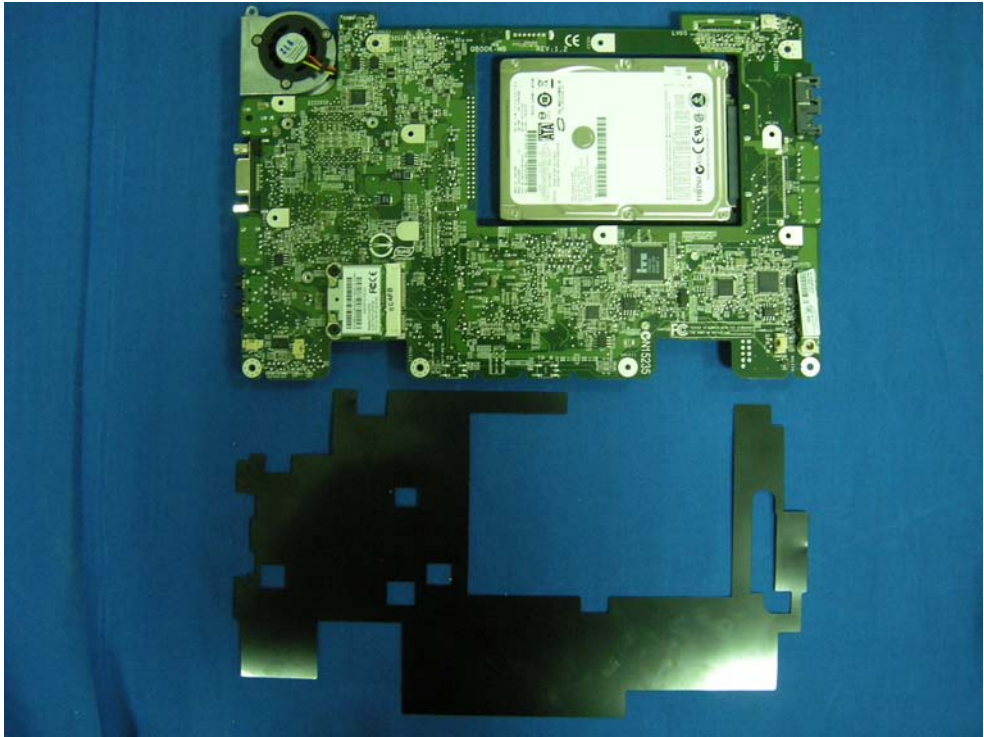

QBOX-N270  
(Model name: QBOX-N270)

Inside photo:

FCC ID :  
QDS-BRCM1033

P/N:U40Z014.01  
XXXXXXXX: 00LO

BCM92046MD\_GEN

R003WWA075117

2.4FH1

FCC ID:QDS-BRCM1033

28MM

7MM