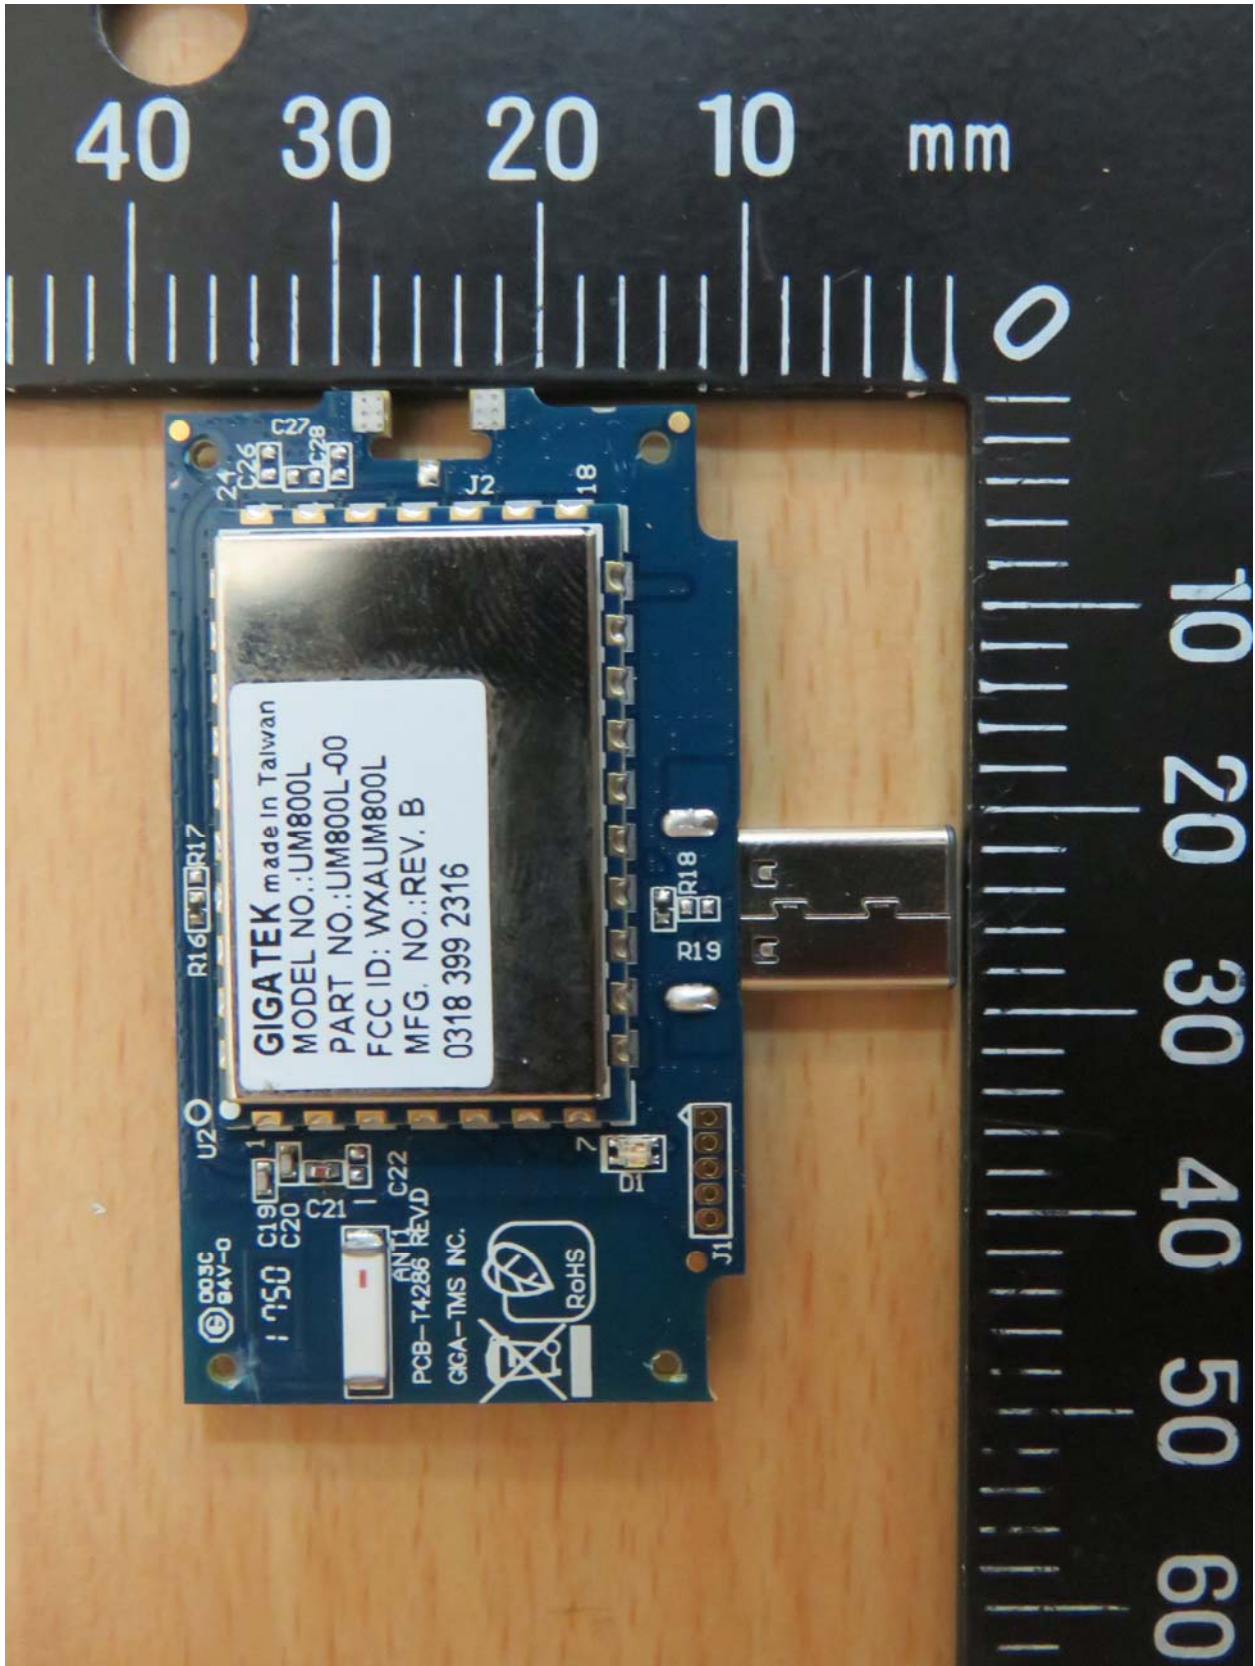

Registration number: W6M21805-18090-FCC

FCC ID: WXAMU400

Internal Photos

Registration number: W6M21805-18090-FCC
FCC ID: WXAMU400

Worldwide Testing Services(Taiwan) Co., Ltd.

Registration number: W6M21805-18090-FCC
FCC ID: WXAMU400