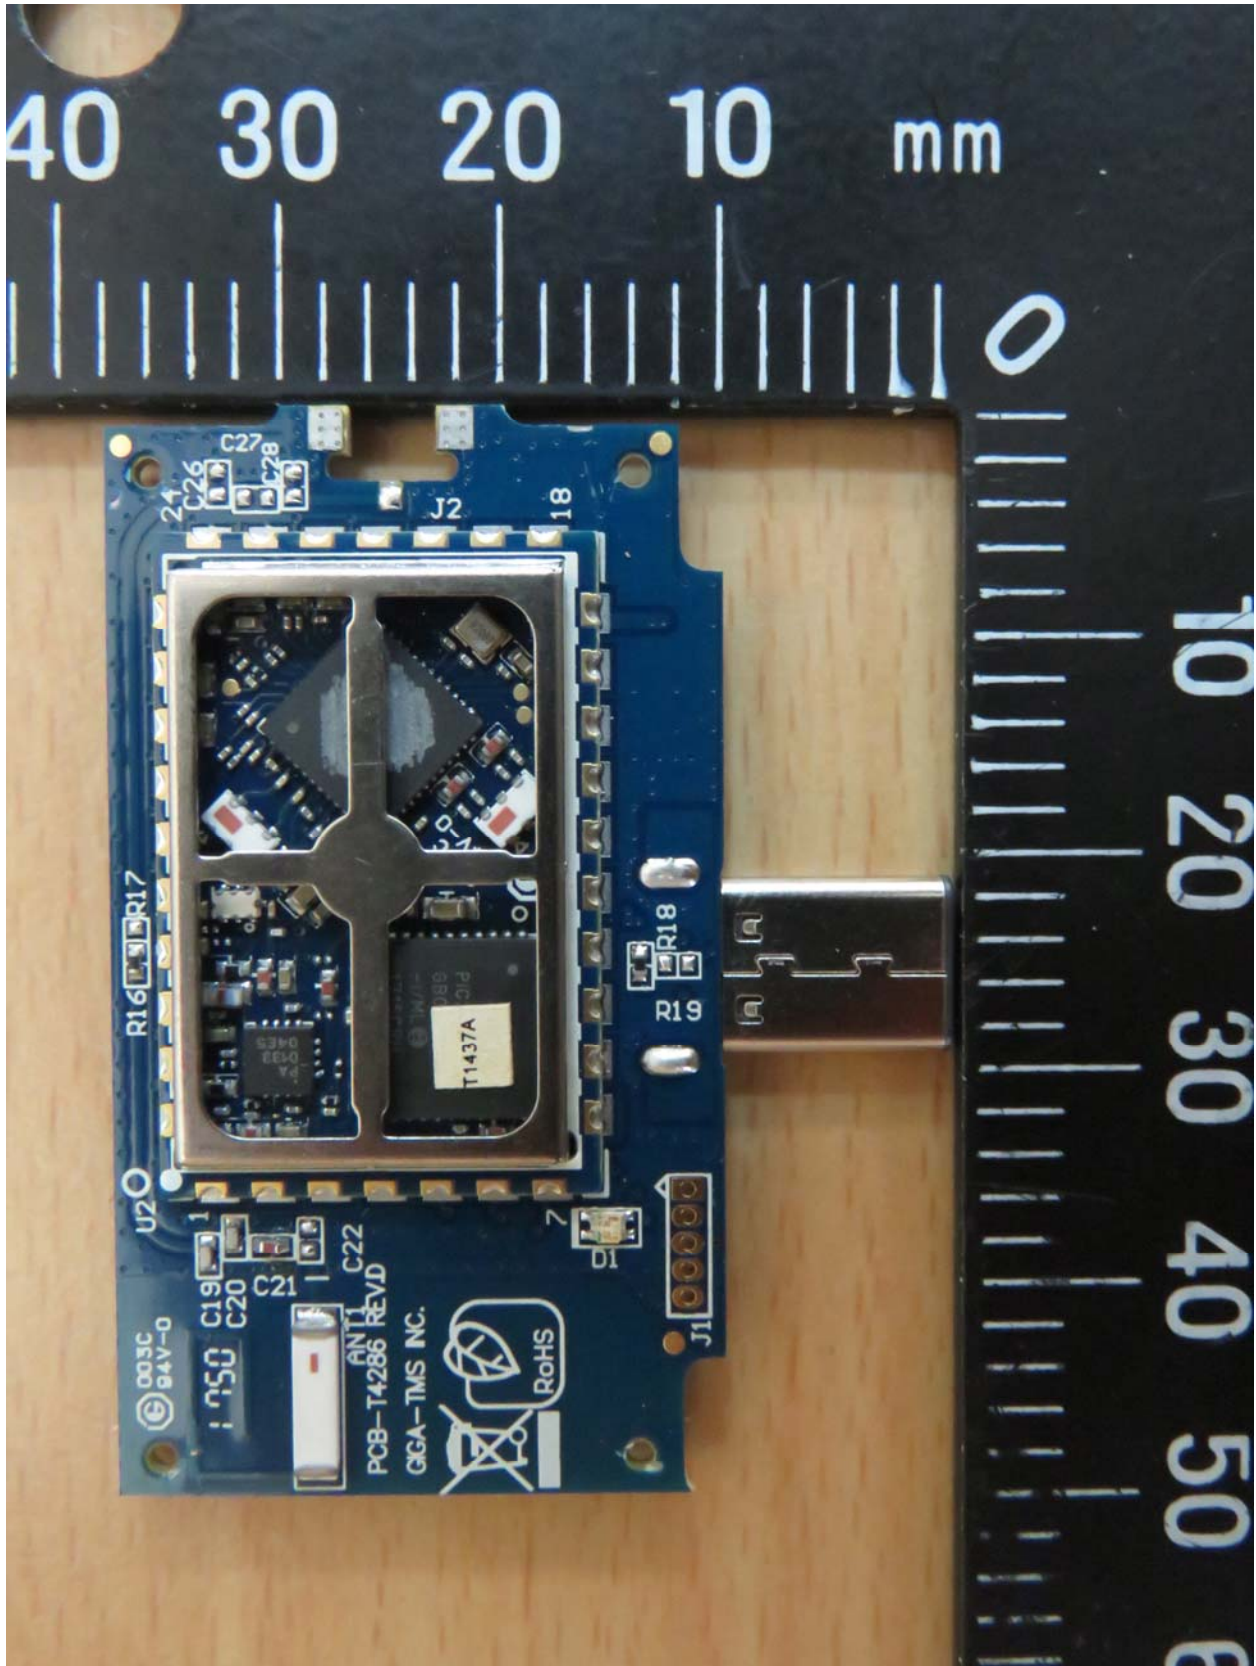

Registration number: W6M21805-18090-FCC
FCC ID: WXAMU400