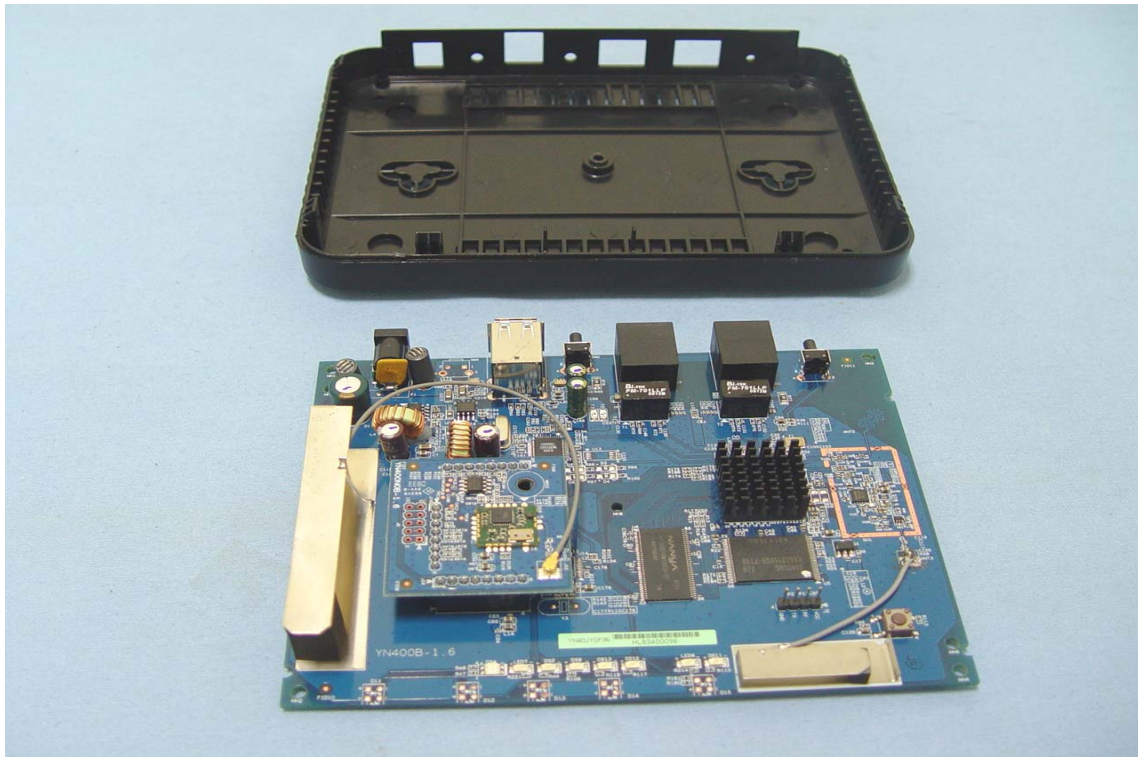

INTERNAL PHOTOGRAPHS OF EUT

908MHz Antenna

Wifi Antenna