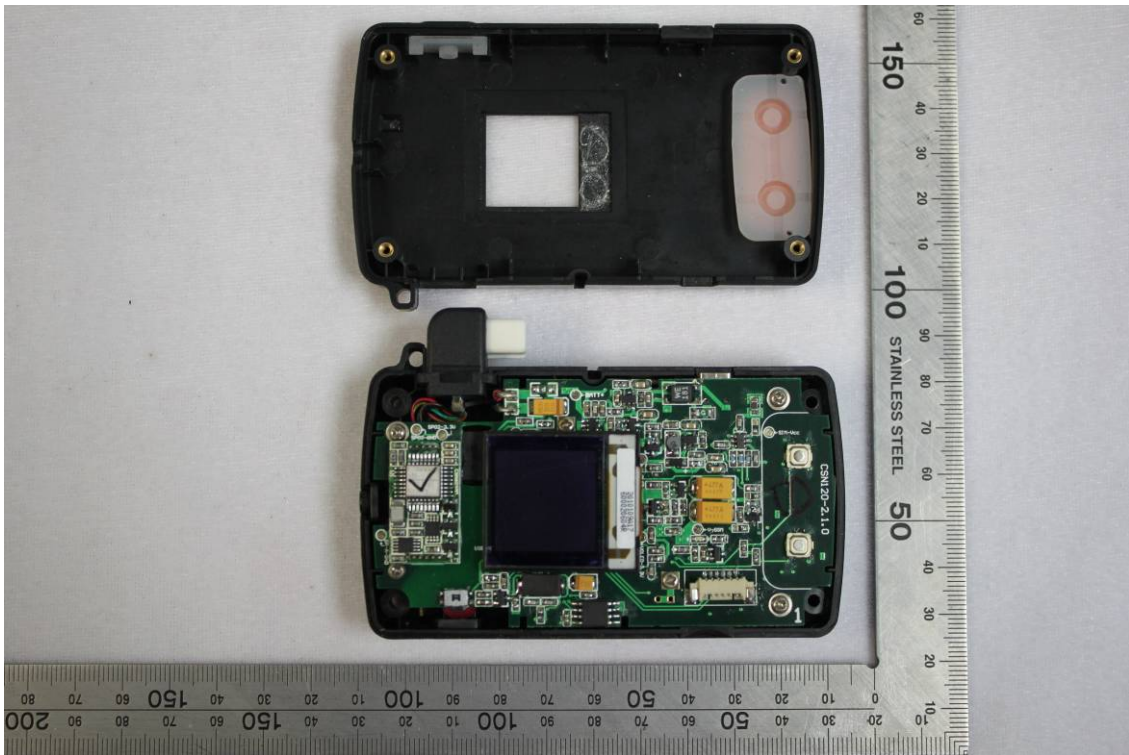

INTERNAL PHOTOGRAPHS OF EUT

Compliance Certification Services Inc.

Report No: KS111026A02

FCC ID:WWIMD300W4

Date of Issue : 2011-10-27

Compliance Certification Services Inc.

Report No: KS111026A02

FCC ID:WWIMD300W4