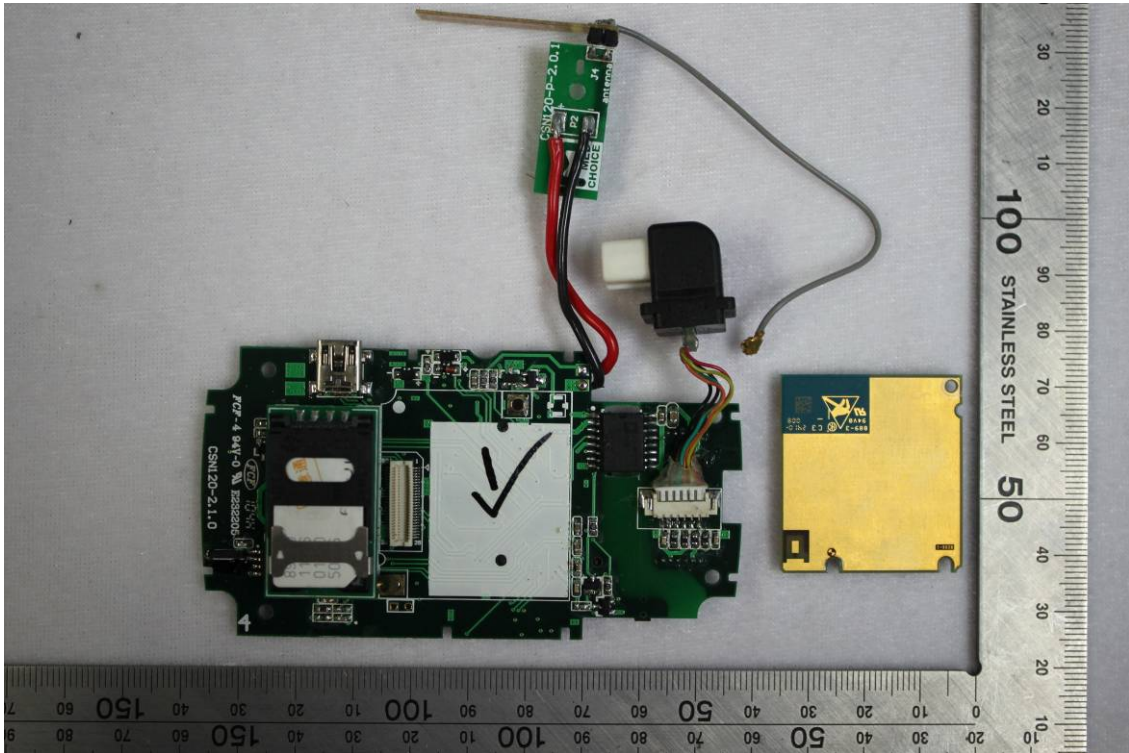

INTERNAL PHOTOGRAPHS OF EUT

Compliance Certification Services Inc.

Report No: KS111026A02

FCC ID:WWIMD300W4

Date of Issue : 2011-10-27

Compliance Certification Services Inc.

Report No: KS111026A02

FCC ID:WWIMD300W4