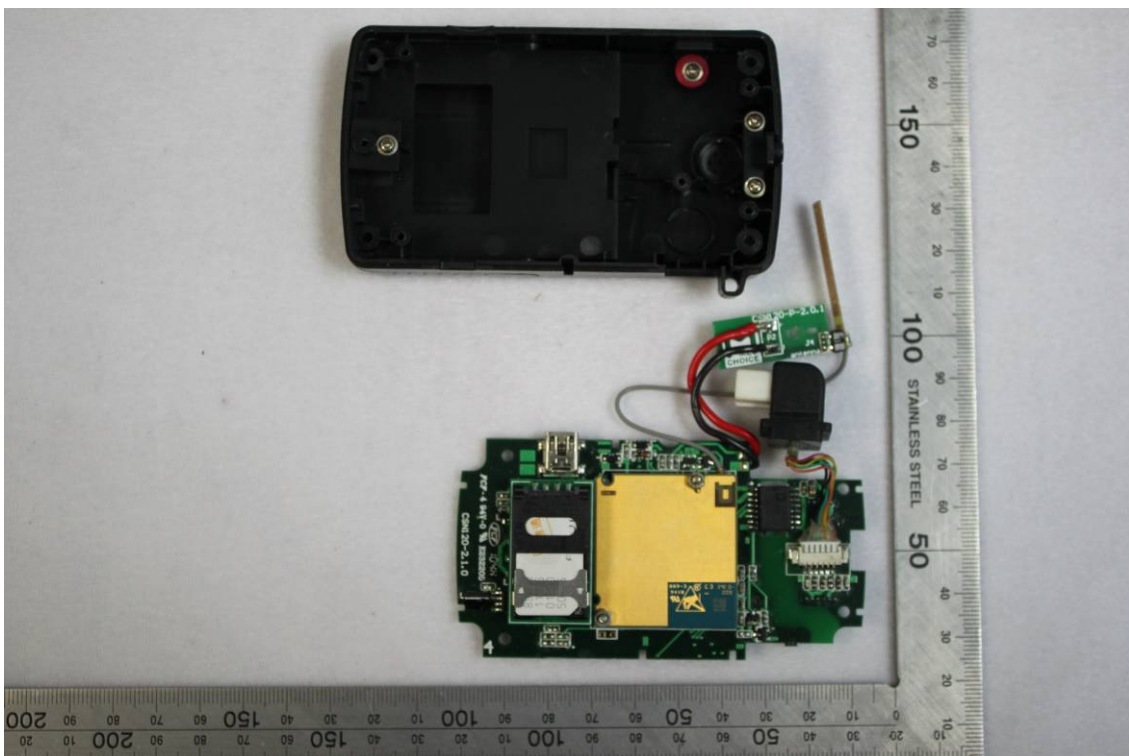

INTERNAL PHOTOGRAPHS OF EUT

Compliance Certification Services Inc.

Report No: KS111026A02

FCC ID:WWIMD300W4

Date of Issue : 2011-10-27

Compliance Certification Services Inc.

Report No: KS111026A02

FCC ID:WWIMD300W4