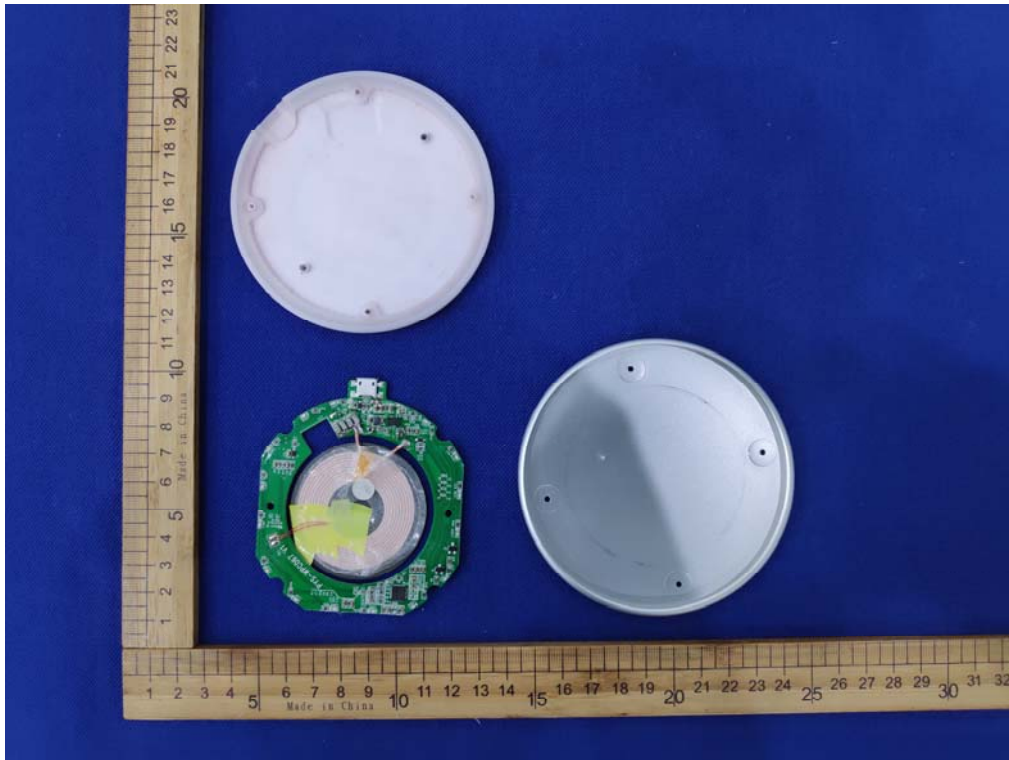

FCCID :WWEBRQI1020AB

INTERNAL PHOTOGRAPHS OF EUT

Antenna