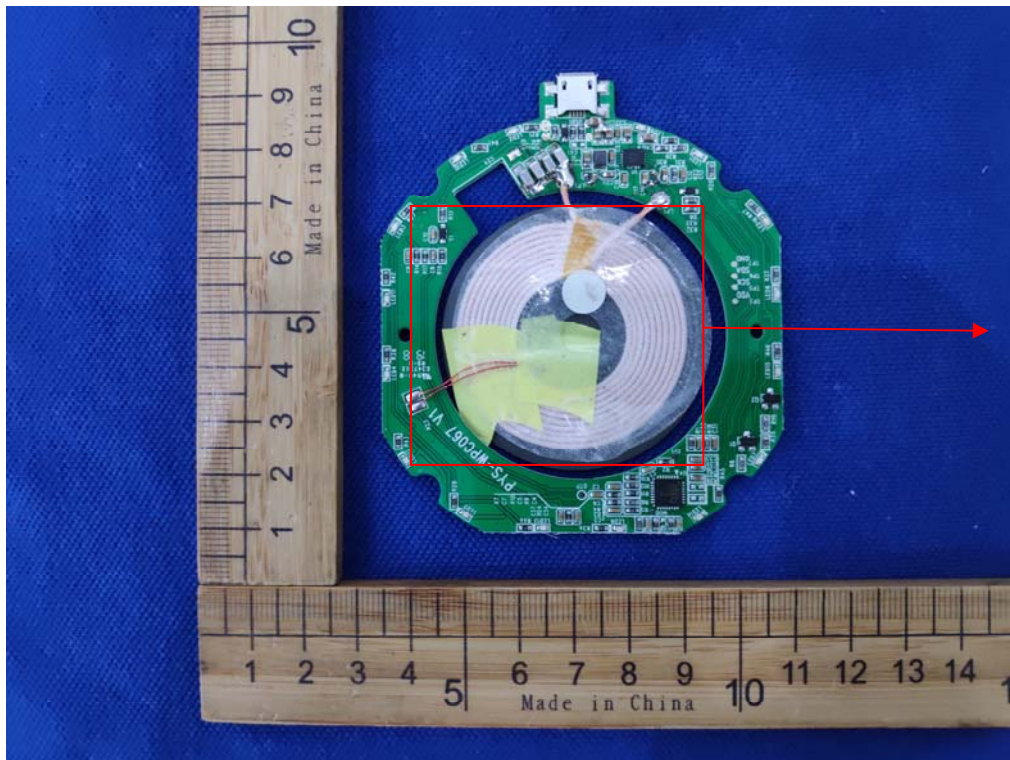

FCCID :WWEBRQI1020AB

INTERNAL PHOTOGRAPHS OF EUT

Antenna