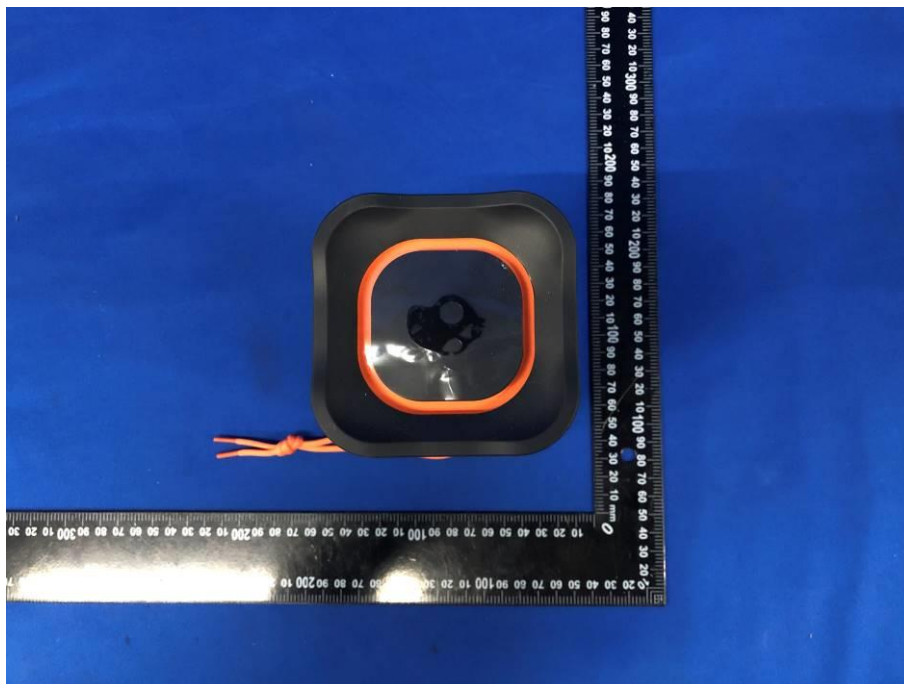

Document No.:EFGX22100245-IE-04_External Photos

Eurofins Electrical Testing Service (Shenzhen) Co., Ltd.
1st Floor, Building 2, Chungu, Meisheng Huigu Science and Technology Park,
No. 83 Dabao Road, Bao'an District, Shenzhen, P. R. China

Model:2SKSK1848B0W2

Document No.:EFGX22100245-IE-04_External Photos

Eurofins Electrical Testing Service (Shenzhen) Co., Ltd.
1st Floor, Building 2, Chungu, Meisheng Huigu Science and Technology Park,
No. 83 Dabao Road, Bao'an District, Shenzhen, P. R. China