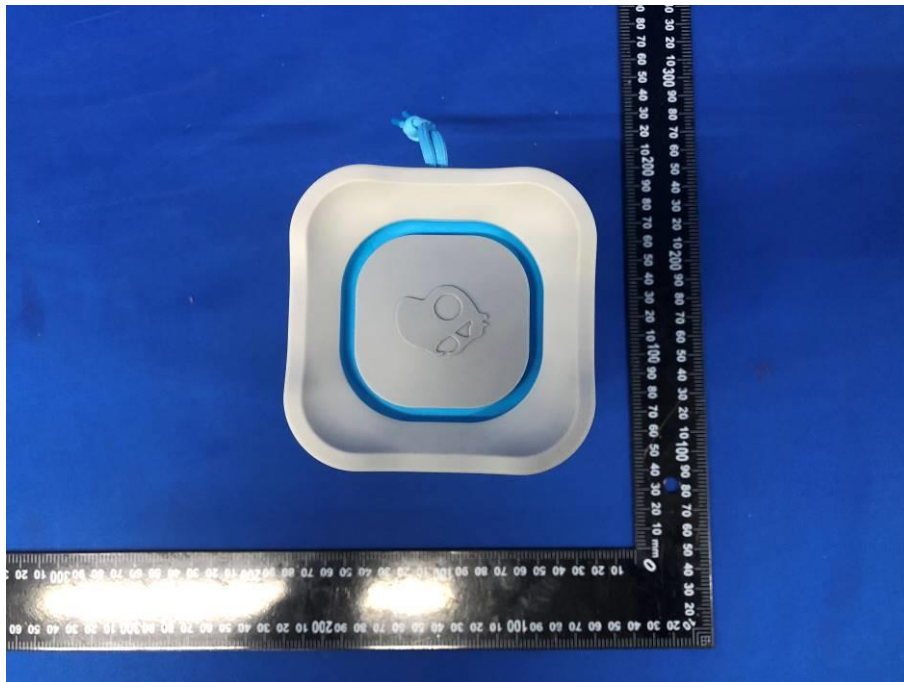

Model:2SKSK1848; 2SKSK1848O0W2

Document No.:EFGX22100245-IE-04_External Photos

Eurofins Electrical Testing Service (Shenzhen) Co., Ltd.
1st Floor, Building 2, Chungu, Meisheng Huigu Science and Technology Park,
No. 83 Dabao Road, Bao'an District, Shenzhen, P. R. China

Document No.:EFGX22100245-IE-04_External Photos

Eurofins Electrical Testing Service (Shenzhen) Co., Ltd.
1st Floor, Building 2, Chungu, Meisheng Huigu Science and Technology Park,
No. 83 Dabao Road, Bao'an District, Shenzhen, P. R. China