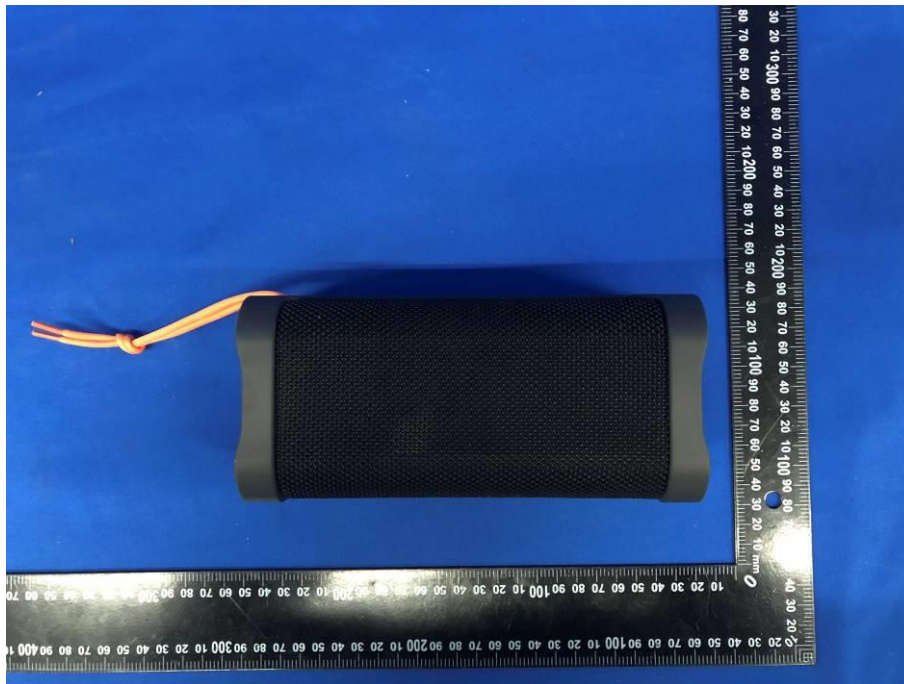

Document No.:EFGX22100245-IE-04_External Photos

Eurofins Electrical Testing Service (Shenzhen) Co., Ltd.
1st Floor, Building 2, Chungu, Meisheng Huigu Science and Technology Park,
No. 83 Dabao Road, Bao'an District, Shenzhen, P. R. China

Model:2SKSK1848B0W2

Document No.:EFGX22100245-IE-04_External Photos

Eurofins Electrical Testing Service (Shenzhen) Co., Ltd.
1st Floor, Building 2, Chungu, Meisheng Huigu Science and Technology Park,
No. 83 Dabao Road, Bao'an District, Shenzhen, P. R. China