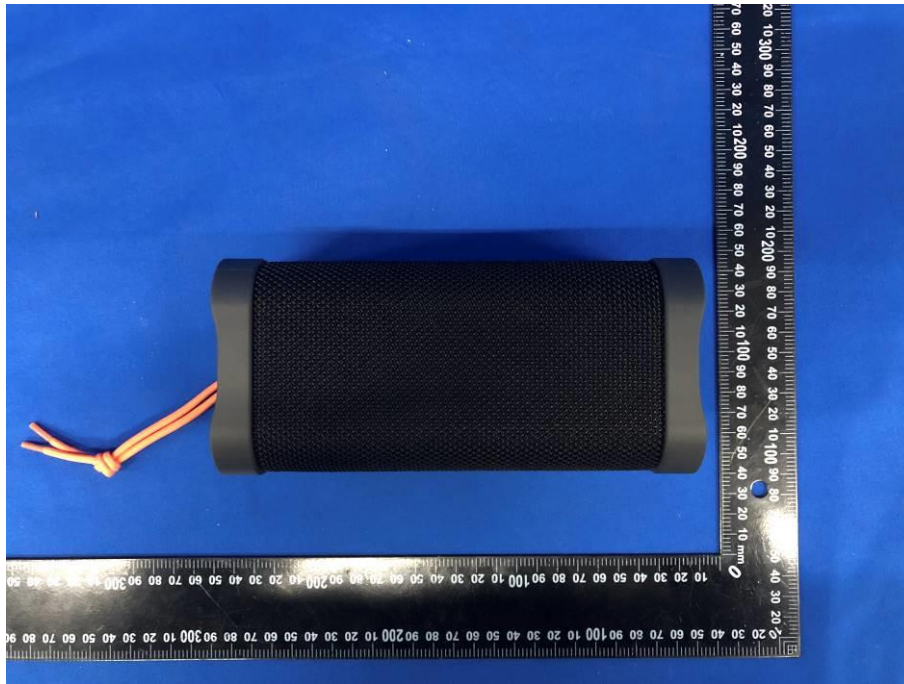

Document No.:EFGX22100245-IE-04_External Photos

Eurofins Electrical Testing Service (Shenzhen) Co., Ltd.
1st Floor, Building 2, Chungu, Meisheng Huigu Science and Technology Park,
No. 83 Dabao Road, Bao'an District, Shenzhen, P. R. China

Model:2SKSK1848B0W2

Document No.:EFGX22100245-IE-04_External Photos

Eurofins Electrical Testing Service (Shenzhen) Co., Ltd.
1st Floor, Building 2, Chungu, Meisheng Huigu Science and Technology Park,
No. 83 Dabao Road, Bao'an District, Shenzhen, P. R. China