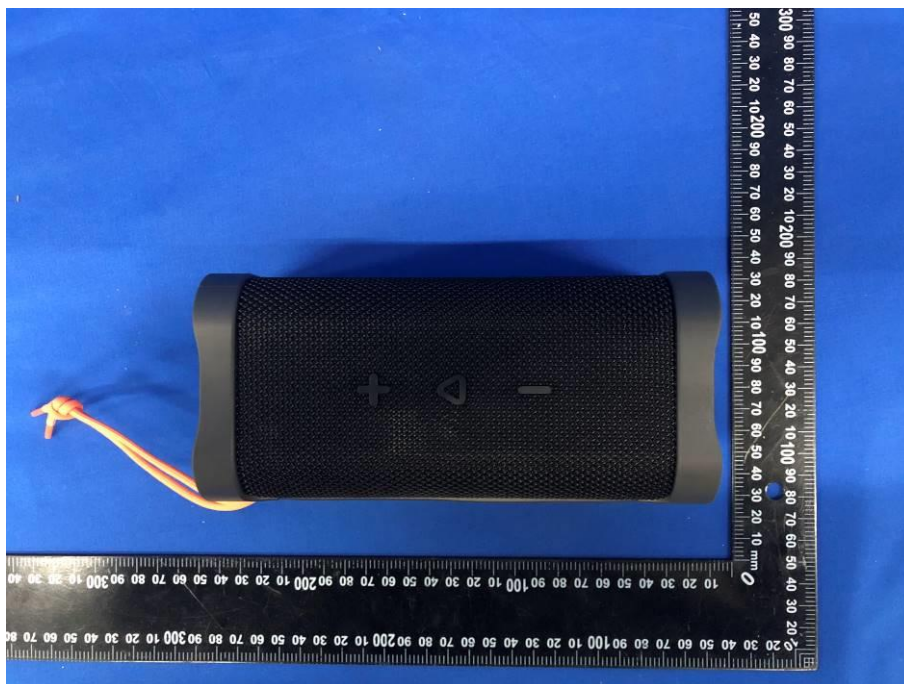

Model:2SKSK1848B0W2

Document No.:EFGX22100245-IE-04_External Photos

Eurofins Electrical Testing Service (Shenzhen) Co., Ltd.
1st Floor, Building 2, Chungu, Meisheng Huigu Science and Technology Park,
No. 83 Dabao Road, Bao'an District, Shenzhen, P. R. China