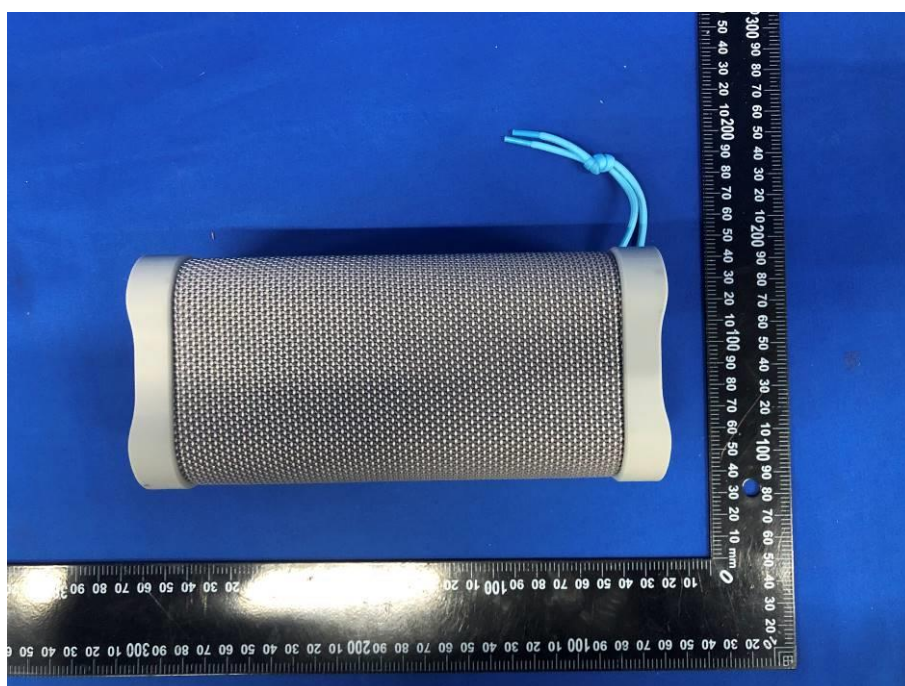

Model:2SKSK1848; 2SKSK1848O0W2

Document No.:EFGX22100245-IE-04_External Photos

Eurofins Electrical Testing Service (Shenzhen) Co., Ltd.
1st Floor, Building 2, Chungu, Meisheng Huigu Science and Technology Park,
No. 83 Dabao Road, Bao'an District, Shenzhen, P. R. China

Document No.:EFGX22100245-IE-04_External Photos

Eurofins Electrical Testing Service (Shenzhen) Co., Ltd.
1st Floor, Building 2, Chungu, Meisheng Huigu Science and Technology Park,
No. 83 Dabao Road, Bao'an District, Shenzhen, P. R. China