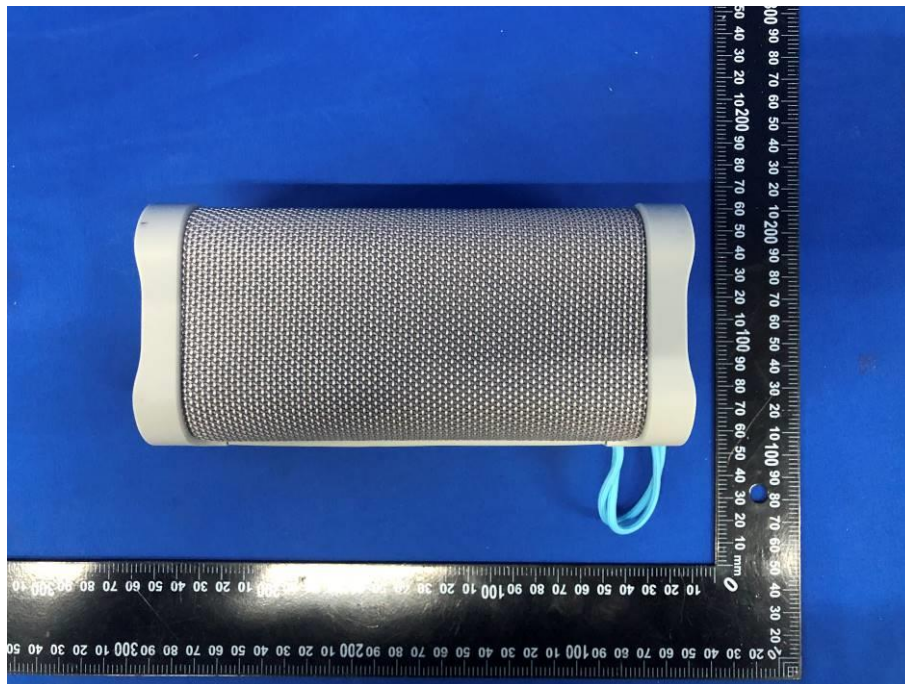

Model:2SKSK1848; 2SKSK1848O0W2

Document No.:EFGX22100245-IE-04_External Photos

Eurofins Electrical Testing Service (Shenzhen) Co., Ltd.
1st Floor, Building 2, Chungu, Meisheng Huigu Science and Technology Park,
No. 83 Dabao Road, Bao'an District, Shenzhen, P. R. China

Document No.:EFGX22100245-IE-04_External Photos

Eurofins Electrical Testing Service (Shenzhen) Co., Ltd.
1st Floor, Building 2, Chungu, Meisheng Huigu Science and Technology Park,
No. 83 Dabao Road, Bao'an District, Shenzhen, P. R. China