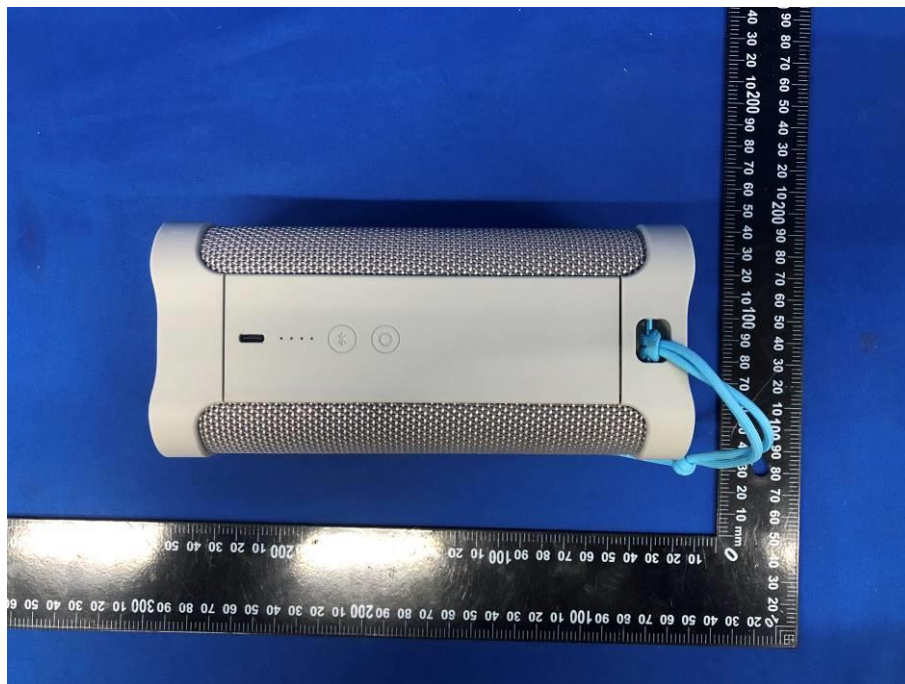

Model:2SKSK1848; 2SKSK1848O0W2

Document No.:EFGX22100245-IE-04_External Photos

Eurofins Electrical Testing Service (Shenzhen) Co., Ltd.
1st Floor, Building 2, Chungu, Meisheng Huigu Science and Technology Park,
No. 83 Dabao Road, Bao'an District, Shenzhen, P. R. China