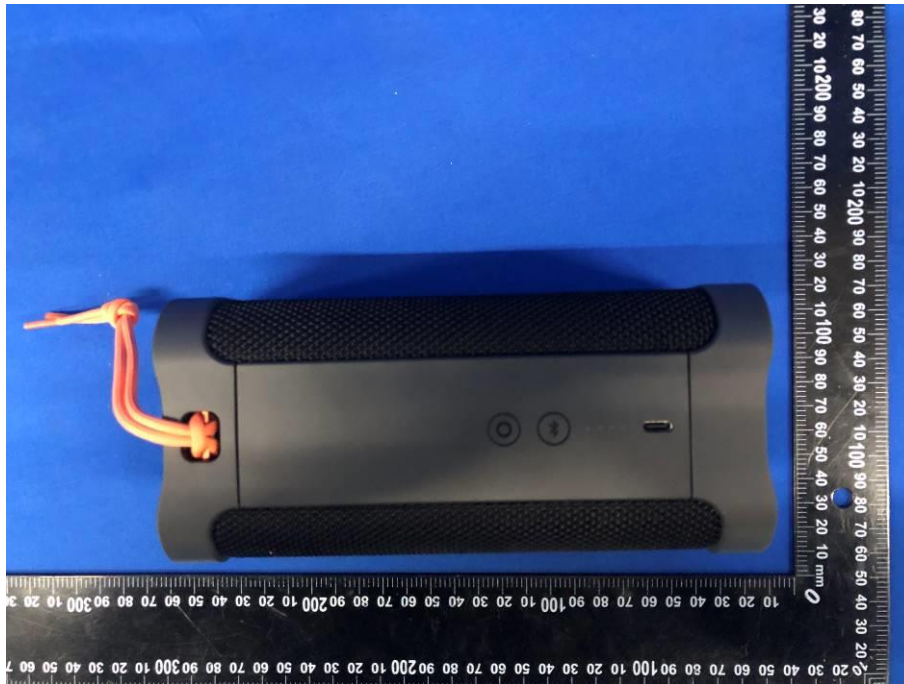

Model:2SKSK1848B0W2

Document No.:EFGX22100245-IE-04_External Photos

Eurofins Electrical Testing Service (Shenzhen) Co., Ltd.
1st Floor, Building 2, Chungu, Meisheng Huigu Science and Technology Park,
No. 83 Dabao Road, Bao'an District, Shenzhen, P. R. China