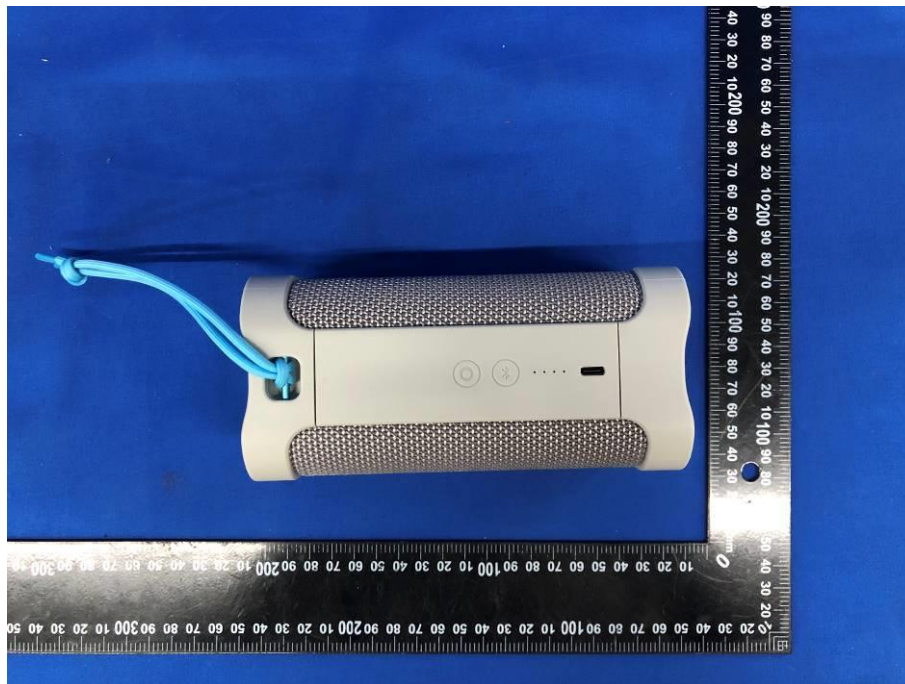

Model:2SKSK1847; 2SKSK1847O0W2

Document No.:EFGX22100245-IE-03_External Photos

Eurofins Electrical Testing Service (Shenzhen) Co., Ltd.
1st Floor, Building 2, Chungu, Meisheng Huigu Science and Technology Park,
No. 83 Dabao Road, Bao'an District, Shenzhen, P. R. China