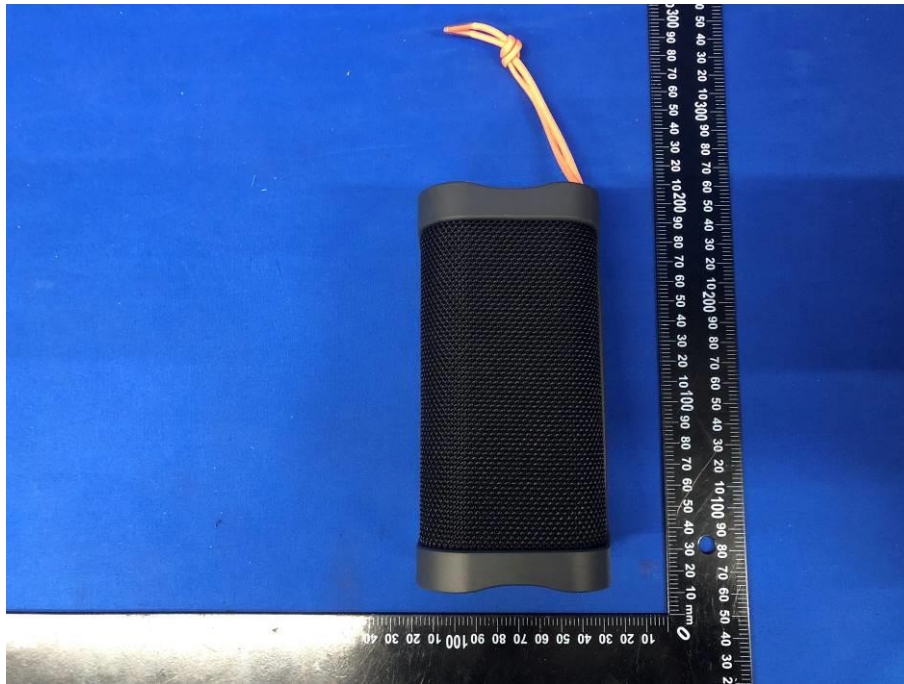

Document No.:EFGX22100245-IE-03_External Photos

Eurofins Electrical Testing Service (Shenzhen) Co., Ltd.
1st Floor, Building 2, Chungu, Meisheng Huigu Science and Technology Park,
No. 83 Dabao Road, Bao'an District, Shenzhen, P. R. China