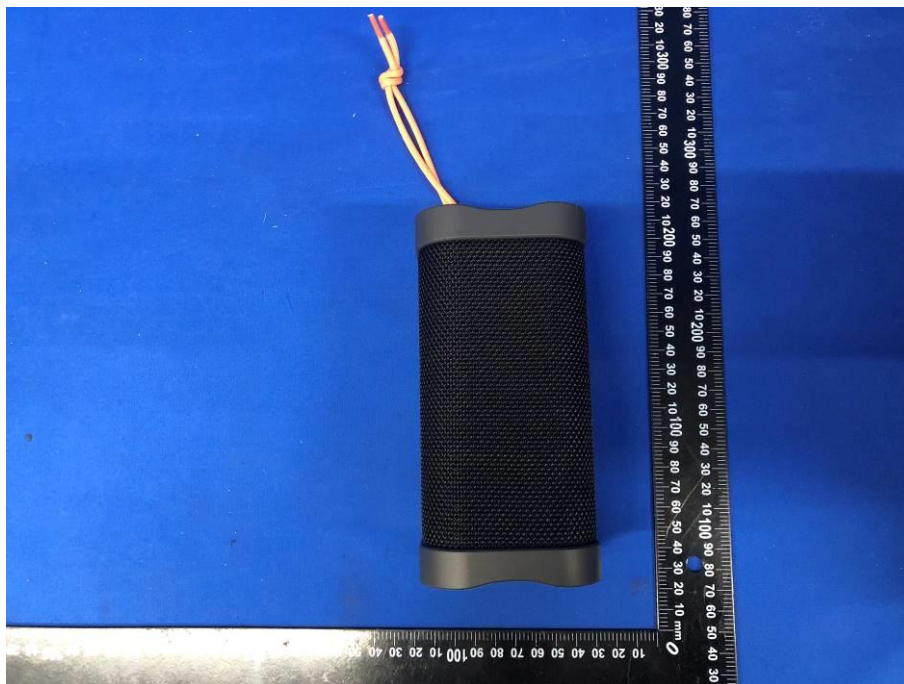

Document No.:EFGX22100245-IE-03_External Photos

Eurofins Electrical Testing Service (Shenzhen) Co., Ltd.
1st Floor, Building 2, Chungu, Meisheng Huigu Science and Technology Park,
No. 83 Dabao Road, Bao'an District, Shenzhen, P. R. China

Model:2SKSK1847B0W2

Document No.:EFGX22100245-IE-03_External Photos

Eurofins Electrical Testing Service (Shenzhen) Co., Ltd.
1st Floor, Building 2, Chungu, Meisheng Huigu Science and Technology Park,
No. 83 Dabao Road, Bao'an District, Shenzhen, P. R. China