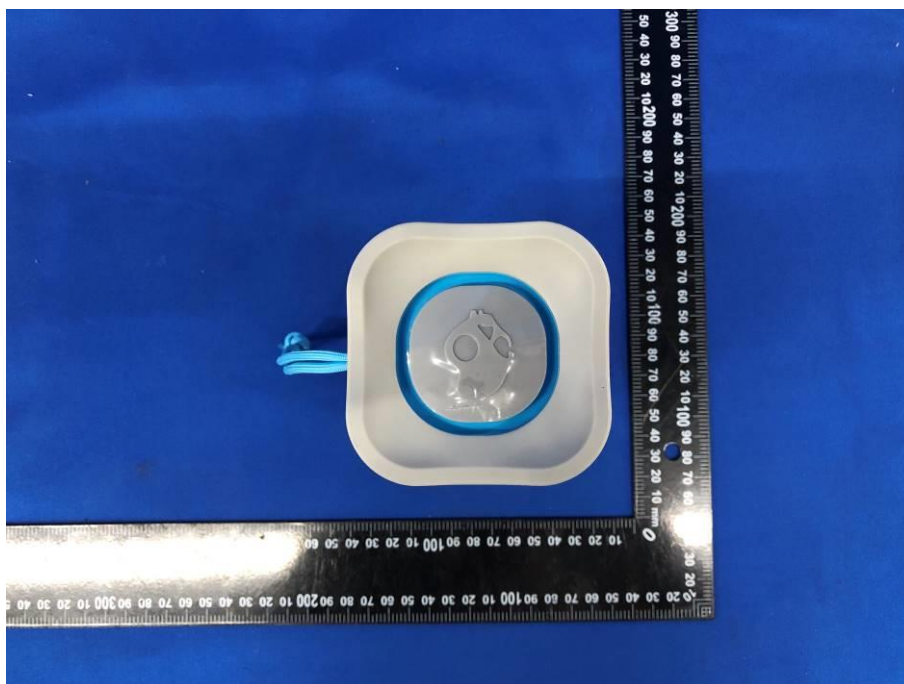

Model:2SKSK1847B0W2