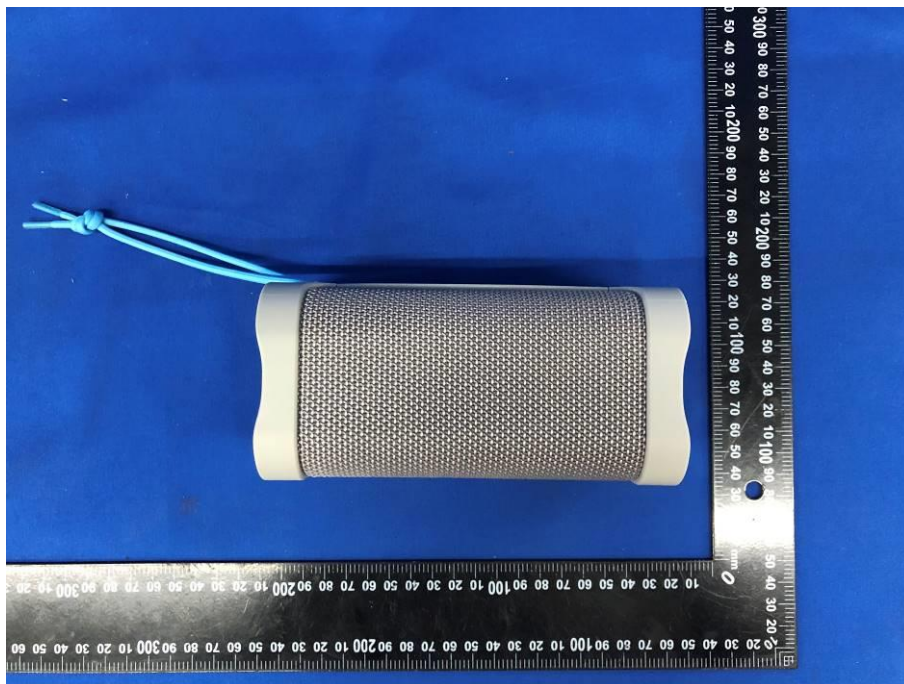

Model:2SKSK1847; 2SKSK1847O0W2

Document No.:EFGX22100245-IE-03_External Photos

Eurofins Electrical Testing Service (Shenzhen) Co., Ltd.
1st Floor, Building 2, Chungu, Meisheng Huigu Science and Technology Park,
No. 83 Dabao Road, Bao'an District, Shenzhen, P. R. China