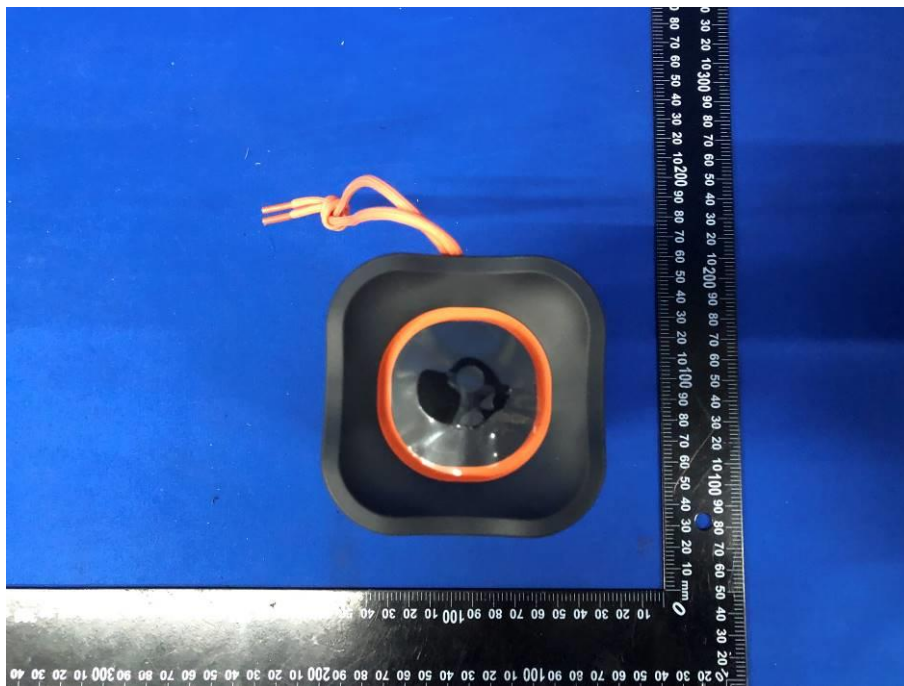

Document No.:EFGX22100245-IE-03_External Photos

Eurofins Electrical Testing Service (Shenzhen) Co., Ltd.
1st Floor, Building 2, Chungu, Meisheng Huigu Science and Technology Park,
No. 83 Dabao Road, Bao'an District, Shenzhen, P. R. China