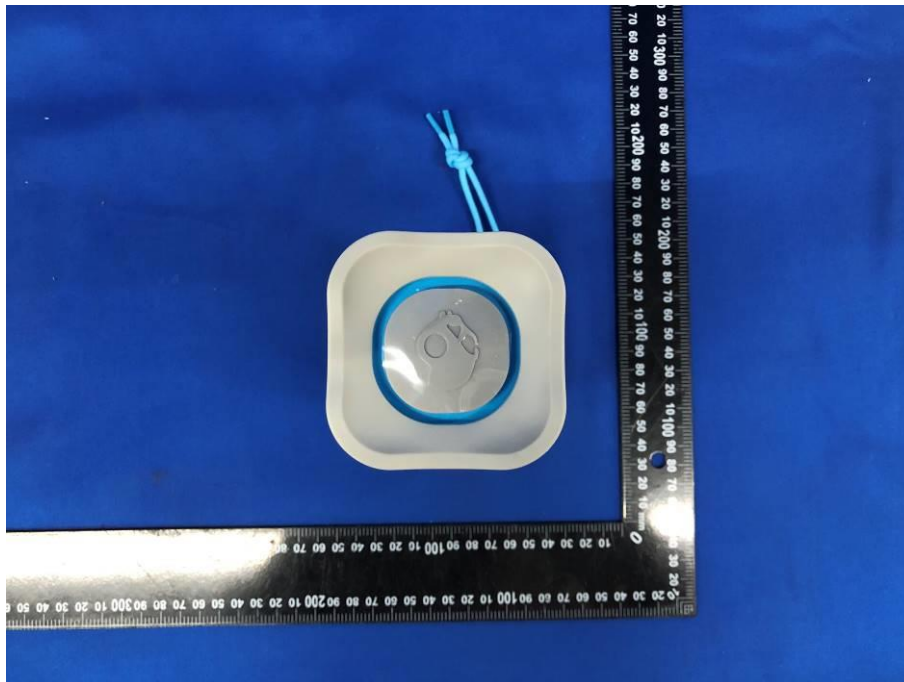

Model:2SKSK1847; 2SKSK1847O0W2

Document No.:EFGX22100245-IE-03_External Photos

Eurofins Electrical Testing Service (Shenzhen) Co., Ltd.
1st Floor, Building 2, Chungu, Meisheng Huigu Science and Technology Park,
No. 83 Dabao Road, Bao'an District, Shenzhen, P. R. China

Document No.:EFGX22100245-IE-03_External Photos

Eurofins Electrical Testing Service (Shenzhen) Co., Ltd.
1st Floor, Building 2, Chungu, Meisheng Huigu Science and Technology Park,
No. 83 Dabao Road, Bao'an District, Shenzhen, P. R. China