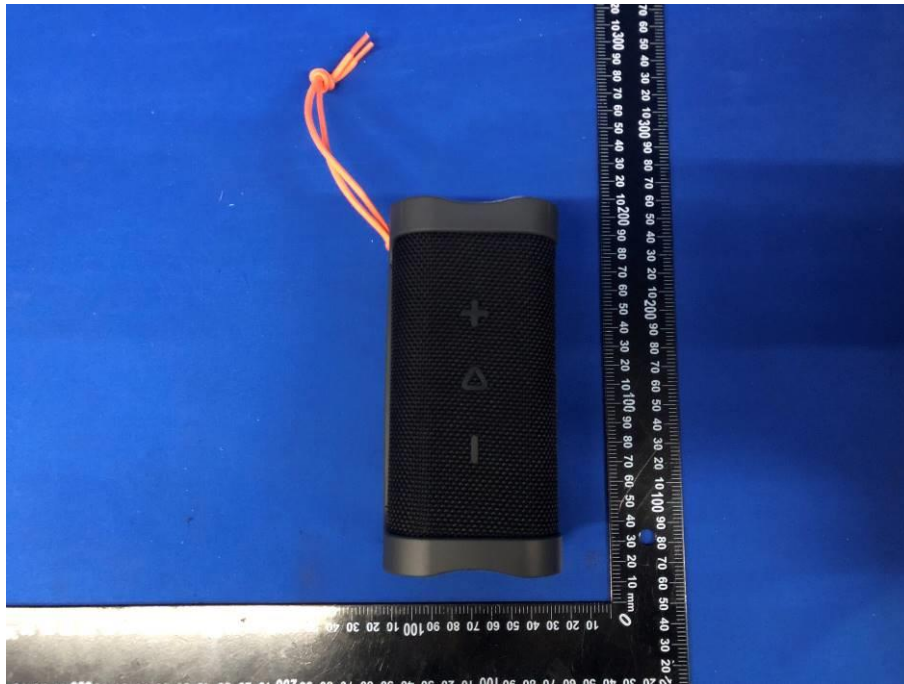

Document No.:EFGX22100245-IE-03_External Photos

Eurofins Electrical Testing Service (Shenzhen) Co., Ltd.
1st Floor, Building 2, Chungu, Meisheng Huigu Science and Technology Park,
No. 83 Dabao Road, Bao'an District, Shenzhen, P. R. China

Model:2SKSK1847B0W2

Document No.:EFGX22100245-IE-03_External Photos

Eurofins Electrical Testing Service (Shenzhen) Co., Ltd.
1st Floor, Building 2, Chungu, Meisheng Huigu Science and Technology Park,
No. 83 Dabao Road, Bao'an District, Shenzhen, P. R. China