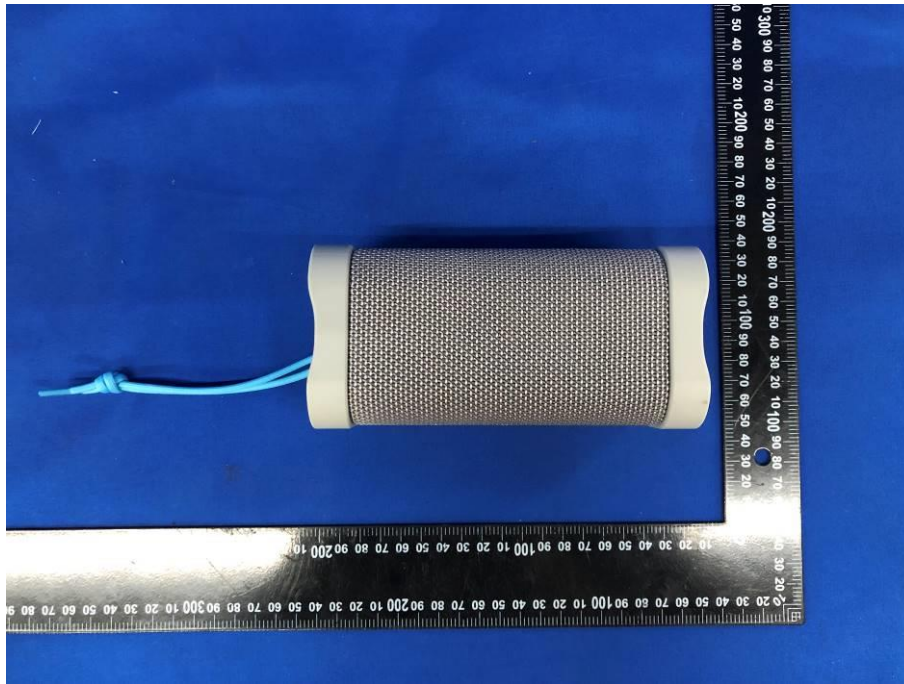

Model:2SKSK1847; 2SKSK1847O0W2

Document No.:EFGX22100245-IE-03_External Photos

Eurofins Electrical Testing Service (Shenzhen) Co., Ltd.
1st Floor, Building 2, Chungu, Meisheng Huigu Science and Technology Park,
No. 83 Dabao Road, Bao'an District, Shenzhen, P. R. China

Document No.:EFGX22100245-IE-03_External Photos

Eurofins Electrical Testing Service (Shenzhen) Co., Ltd.
1st Floor, Building 2, Chungu, Meisheng Huigu Science and Technology Park,
No. 83 Dabao Road, Bao'an District, Shenzhen, P. R. China