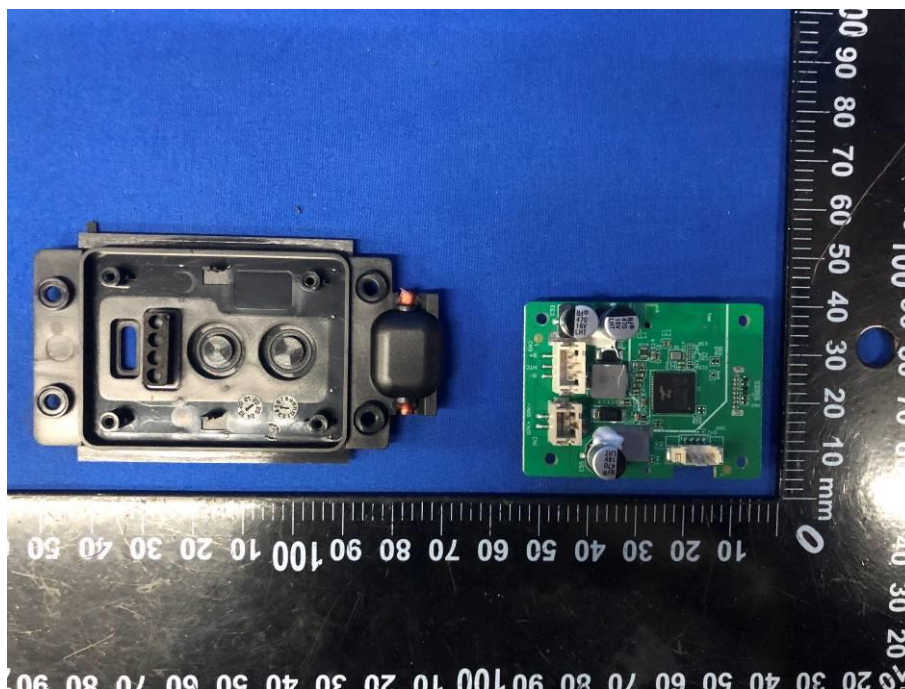

Document No.:EFGX22100245-IE-02_External Photos

Eurofins Electrical Testing Service (Shenzhen) Co., Ltd.
1st Floor, Building 2, Chungu, Meisheng Huigu Science and Technology Park,
No. 83 Dabao Road, Bao'an District, Shenzhen, P. R. China