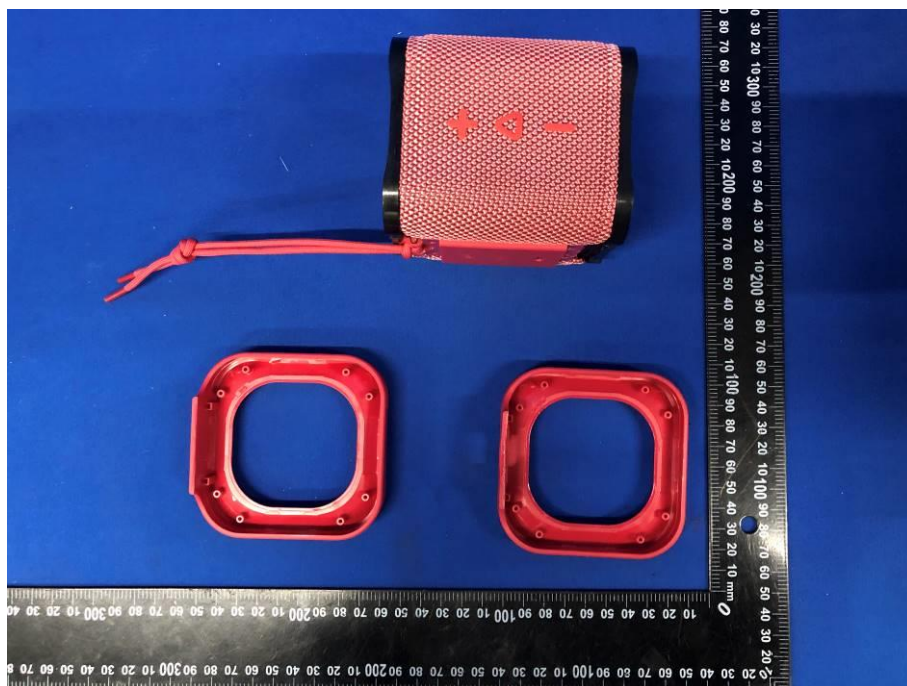

Model:2SKSK1846; 2SKSK1846O0W2

Document No.:EFGX22100245-IE-02_External Photos

Eurofins Electrical Testing Service (Shenzhen) Co., Ltd.
1st Floor, Building 2, Chungu, Meisheng Huigu Science and Technology Park,
No. 83 Dabao Road, Bao'an District, Shenzhen, P. R. China

Model:2SKSK1846M0W2

Document No.:EFGX22100245-IE-02_External Photos

Eurofins Electrical Testing Service (Shenzhen) Co., Ltd.
1st Floor, Building 2, Chungu, Meisheng Huigu Science and Technology Park,
No. 83 Dabao Road, Bao'an District, Shenzhen, P. R. China