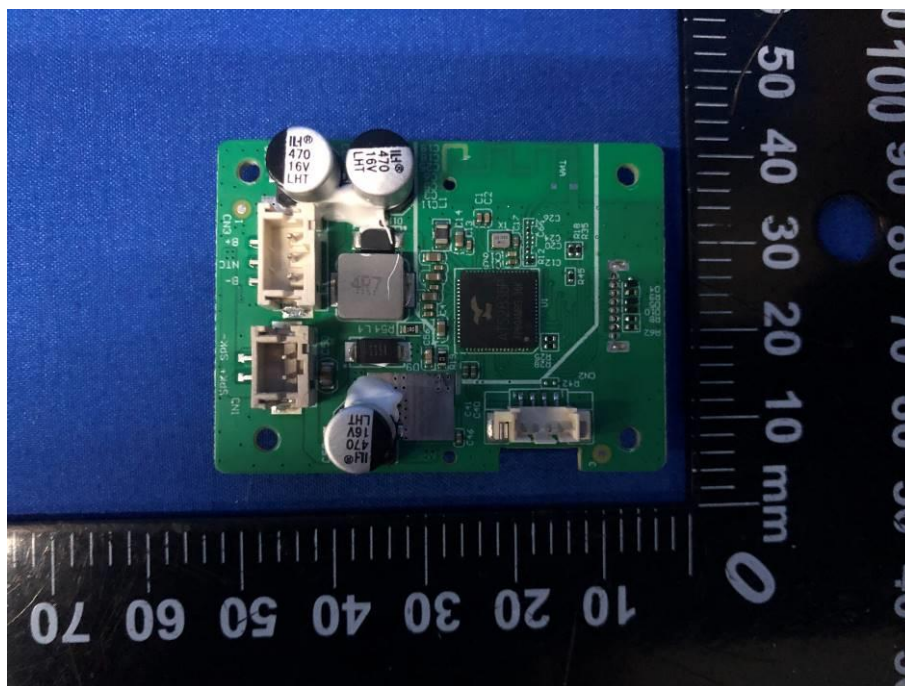

Document No.:EFGX22100245-IE-02_External Photos

Eurofins Electrical Testing Service (Shenzhen) Co., Ltd.
1st Floor, Building 2, Chungu, Meisheng Huigu Science and Technology Park,
No. 83 Dabao Road, Bao'an District, Shenzhen, P. R. China