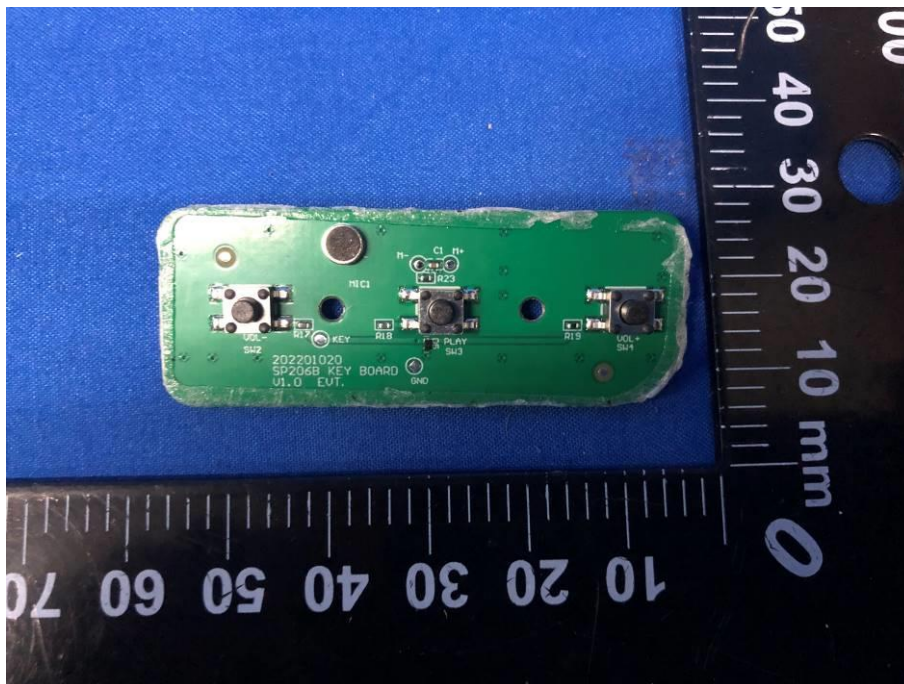

Model:2SKSK1846; 2SKSK1846O0W2

Document No.:EFGX22100245-IE-02_External Photos

Eurofins Electrical Testing Service (Shenzhen) Co., Ltd.
1st Floor, Building 2, Chungu, Meisheng Huigu Science and Technology Park,
No. 83 Dabao Road, Bao'an District, Shenzhen, P. R. China

Document No.:EFGX22100245-IE-02_External Photos

Eurofins Electrical Testing Service (Shenzhen) Co., Ltd.
1st Floor, Building 2, Chungu, Meisheng Huigu Science and Technology Park,
No. 83 Dabao Road, Bao'an District, Shenzhen, P. R. China

Model:2SKSK1846M0W2

Document No.:EFGX22100245-IE-02_External Photos

Eurofins Electrical Testing Service (Shenzhen) Co., Ltd.
1st Floor, Building 2, Chungu, Meisheng Huigu Science and Technology Park,
No. 83 Dabao Road, Bao'an District, Shenzhen, P. R. China