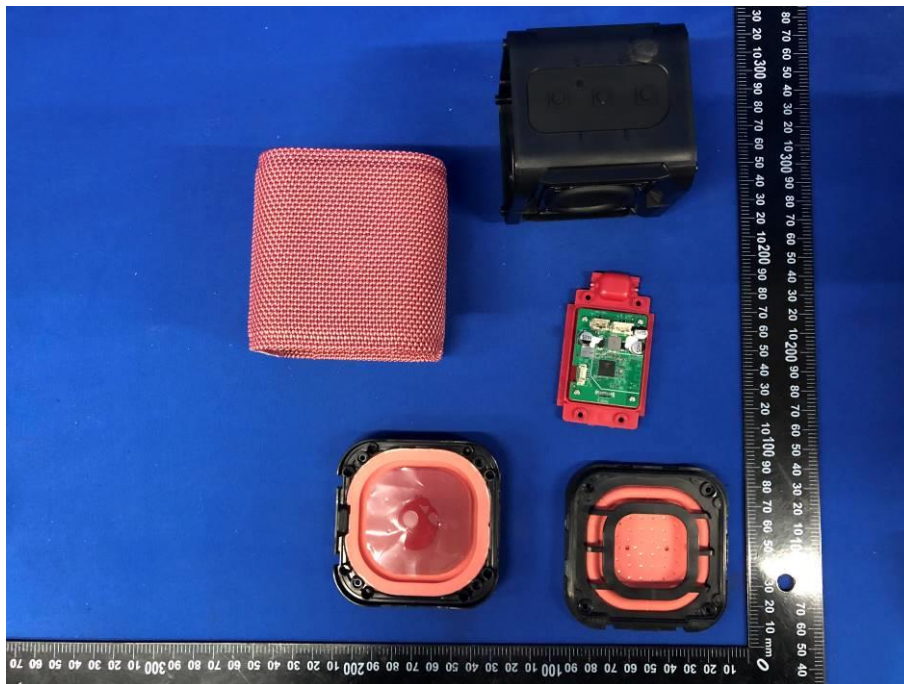

Model:2SKSK1846; 2SKSK1846O0W2

Document No.:EFGX22100245-IE-02_External Photos

Eurofins Electrical Testing Service (Shenzhen) Co., Ltd.
1st Floor, Building 2, Chungu, Meisheng Huigu Science and Technology Park,
No. 83 Dabao Road, Bao'an District, Shenzhen, P. R. China

Document No.:EFGX22100245-IE-02_External Photos

Eurofins Electrical Testing Service (Shenzhen) Co., Ltd.
1st Floor, Building 2, Chungu, Meisheng Huigu Science and Technology Park,
No. 83 Dabao Road, Bao'an District, Shenzhen, P. R. China

Model:2SKSK1846M0W2

Document No.:EFGX22100245-IE-02_External Photos

Eurofins Electrical Testing Service (Shenzhen) Co., Ltd.
1st Floor, Building 2, Chungu, Meisheng Huigu Science and Technology Park,
No. 83 Dabao Road, Bao'an District, Shenzhen, P. R. China