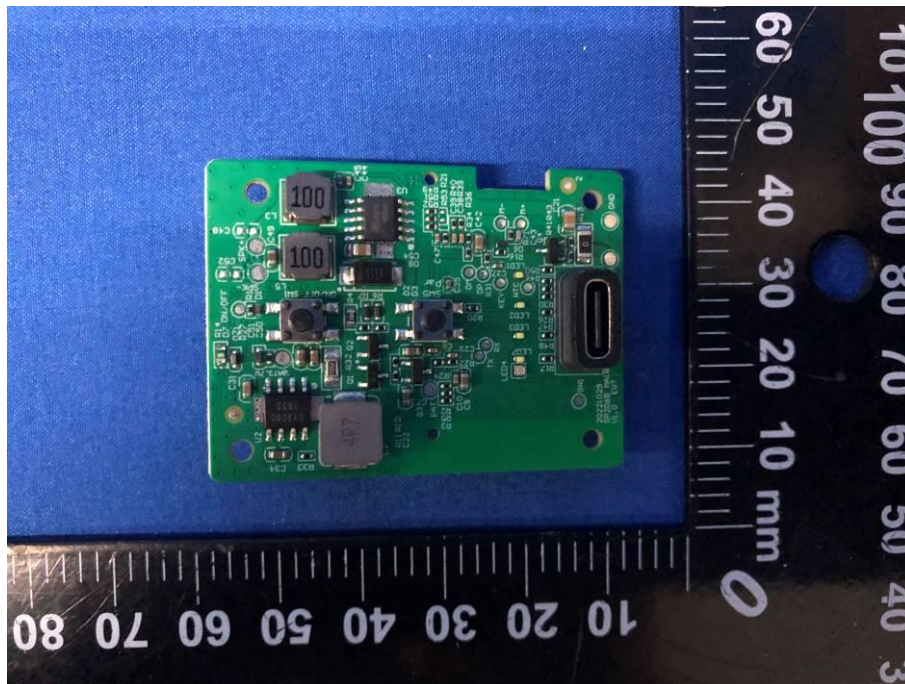

Document No.:EFGX22100245-IE-02_External Photos

Eurofins Electrical Testing Service (Shenzhen) Co., Ltd.
1st Floor, Building 2, Chungu, Meisheng Huigu Science and Technology Park,
No. 83 Dabao Road, Bao'an District, Shenzhen, P. R. China