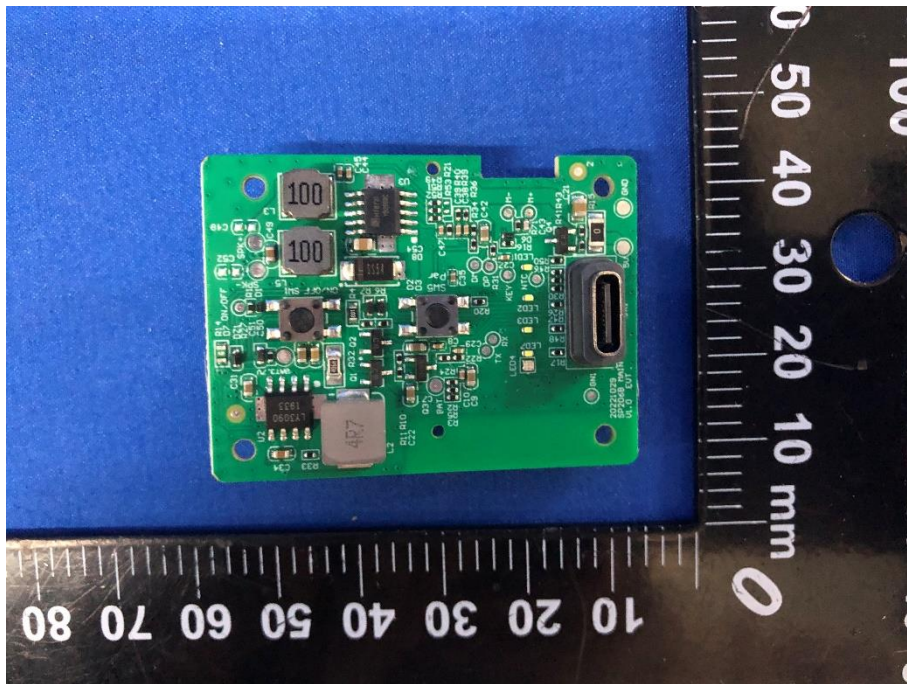

Model:2SKSK1846; 2SKSK1846O0W2

Document No.:EFGX22100245-IE-02_External Photos

Eurofins Electrical Testing Service (Shenzhen) Co., Ltd.
1st Floor, Building 2, Chungu, Meisheng Huigu Science and Technology Park,
No. 83 Dabao Road, Bao'an District, Shenzhen, P. R. China

Document No.:EFGX22100245-IE-02_External Photos

Eurofins Electrical Testing Service (Shenzhen) Co., Ltd.
1st Floor, Building 2, Chungu, Meisheng Huigu Science and Technology Park,
No. 83 Dabao Road, Bao'an District, Shenzhen, P. R. China

Model:2SKSK1846M0W2

Document No.:EFGX22100245-IE-02_External Photos

Eurofins Electrical Testing Service (Shenzhen) Co., Ltd.
1st Floor, Building 2, Chungu, Meisheng Huigu Science and Technology Park,
No. 83 Dabao Road, Bao'an District, Shenzhen, P. R. China