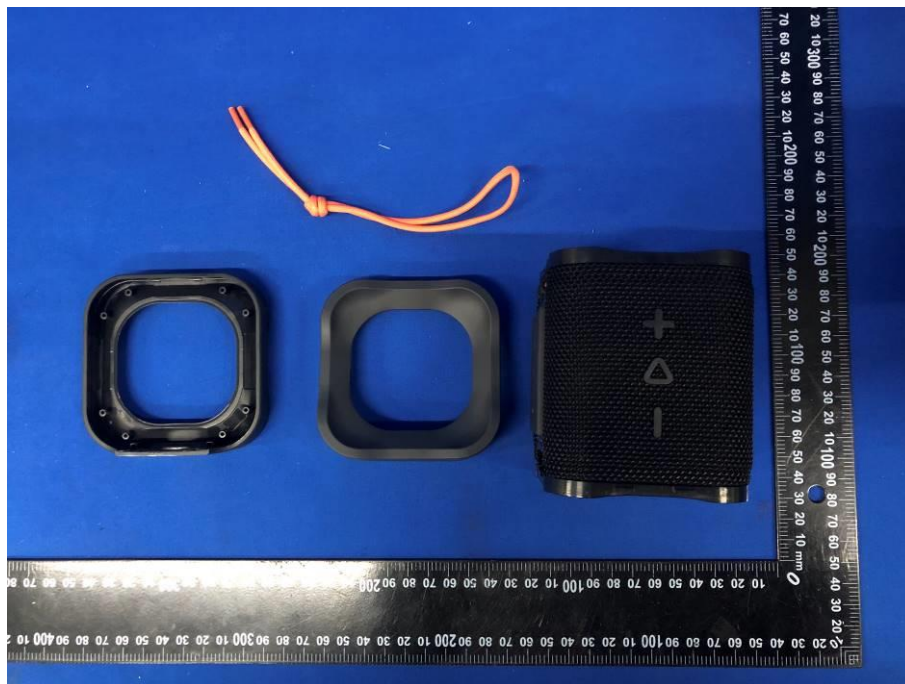

Model:2SKSK1846B0W2