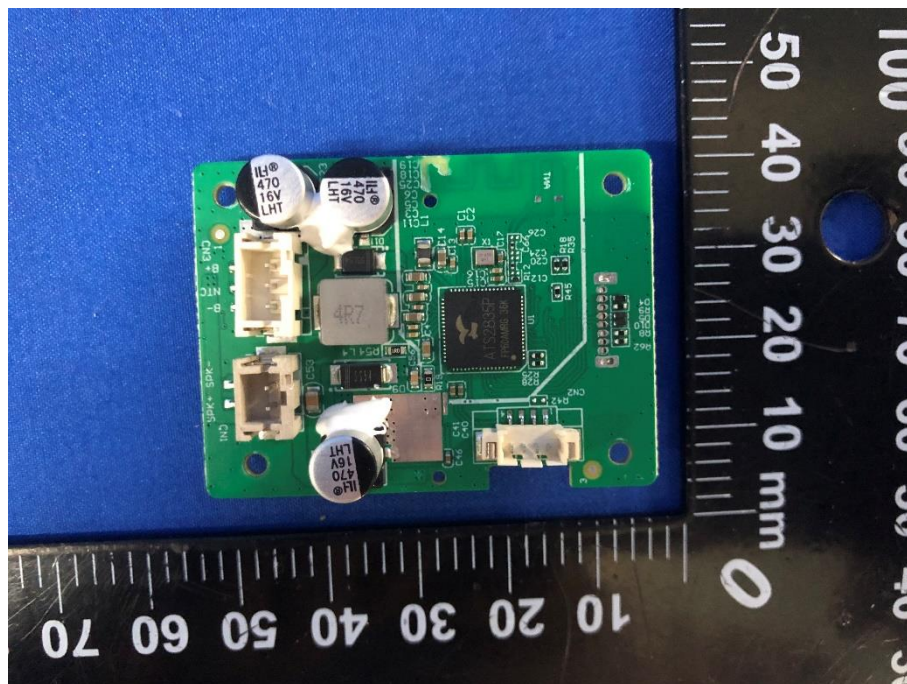

Model:2SKSK1846; 2SKSK1846O0W2

Document No.:EFGX22100245-IE-02_External Photos

Eurofins Electrical Testing Service (Shenzhen) Co., Ltd.
1st Floor, Building 2, Chungu, Meisheng Huigu Science and Technology Park,
No. 83 Dabao Road, Bao'an District, Shenzhen, P. R. China

Document No.:EFGX22100245-IE-02_External Photos

Eurofins Electrical Testing Service (Shenzhen) Co., Ltd.
1st Floor, Building 2, Chungu, Meisheng Huigu Science and Technology Park,
No. 83 Dabao Road, Bao'an District, Shenzhen, P. R. China

Model:2SKSK1846M0W2

Document No.:EFGX22100245-IE-02_External Photos

Eurofins Electrical Testing Service (Shenzhen) Co., Ltd.
1st Floor, Building 2, Chungu, Meisheng Huigu Science and Technology Park,
No. 83 Dabao Road, Bao'an District, Shenzhen, P. R. China