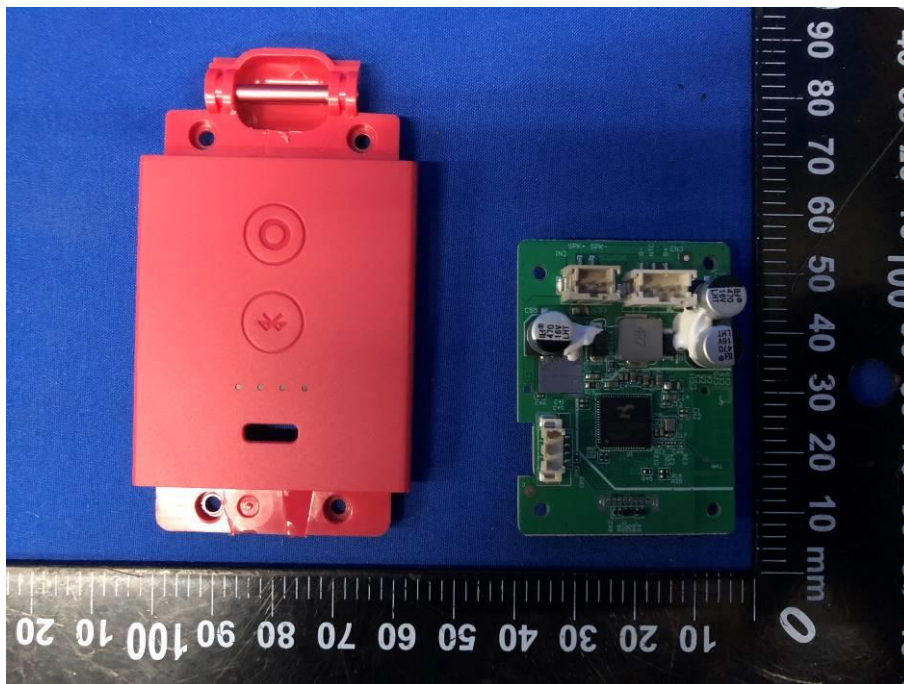

Model:2SKSK1846; 2SKSK1846O0W2

Document No.:EFGX22100245-IE-02_External Photos

Eurofins Electrical Testing Service (Shenzhen) Co., Ltd.
1st Floor, Building 2, Chungu, Meisheng Huigu Science and Technology Park,
No. 83 Dabao Road, Bao'an District, Shenzhen, P. R. China

Document No.:EFGX22100245-IE-02_External Photos

Eurofins Electrical Testing Service (Shenzhen) Co., Ltd.
1st Floor, Building 2, Chungu, Meisheng Huigu Science and Technology Park,
No. 83 Dabao Road, Bao'an District, Shenzhen, P. R. China

Model:2SKSK1846M0W2

Document No.:EFGX22100245-IE-02_External Photos

Eurofins Electrical Testing Service (Shenzhen) Co., Ltd.
1st Floor, Building 2, Chungu, Meisheng Huigu Science and Technology Park,
No. 83 Dabao Road, Bao'an District, Shenzhen, P. R. China