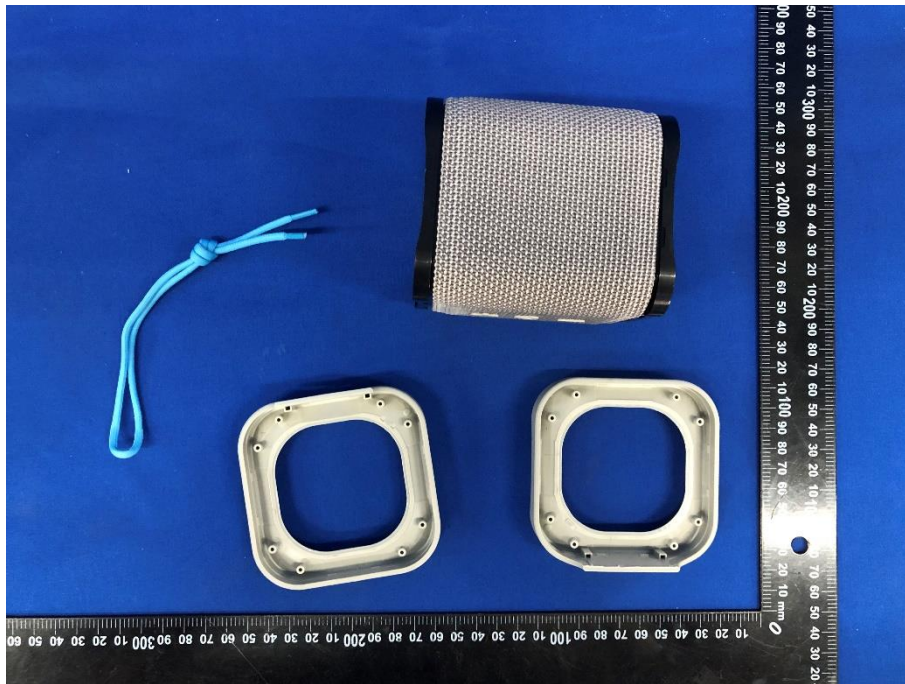

Model:2SKSK1846; 2SKSK1846O0W2

Document No.:EFGX22100245-IE-02_External Photos

Eurofins Electrical Testing Service (Shenzhen) Co., Ltd.
1st Floor, Building 2, Chungu, Meisheng Huigu Science and Technology Park,
No. 83 Dabao Road, Bao'an District, Shenzhen, P. R. China

Document No.:EFGX22100245-IE-02_External Photos

Eurofins Electrical Testing Service (Shenzhen) Co., Ltd.
1st Floor, Building 2, Chungu, Meisheng Huigu Science and Technology Park,
No. 83 Dabao Road, Bao'an District, Shenzhen, P. R. China

Model:2SKSK1846M0W2

Document No.:EFGX22100245-IE-02_External Photos

Eurofins Electrical Testing Service (Shenzhen) Co., Ltd.
1st Floor, Building 2, Chungu, Meisheng Huigu Science and Technology Park,
No. 83 Dabao Road, Bao'an District, Shenzhen, P. R. China