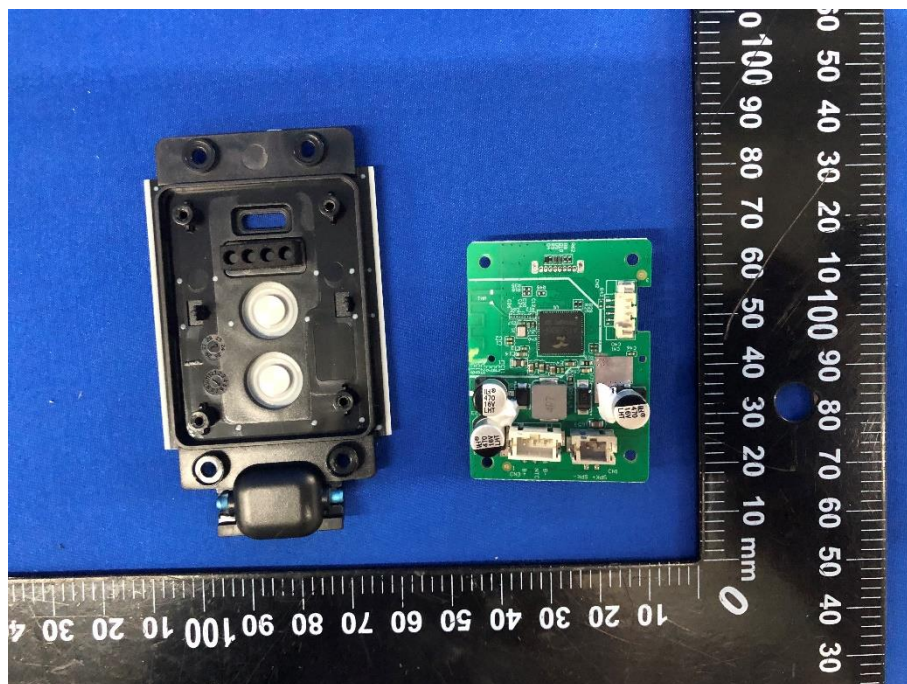

Model:2SKSK1846; 2SKSK1846O0W2

Document No.:EFGX22100245-IE-02_External Photos

Eurofins Electrical Testing Service (Shenzhen) Co., Ltd.
1st Floor, Building 2, Chungu, Meisheng Huigu Science and Technology Park,
No. 83 Dabao Road, Bao'an District, Shenzhen, P. R. China

Document No.:EFGX22100245-IE-02_External Photos

Eurofins Electrical Testing Service (Shenzhen) Co., Ltd.
1st Floor, Building 2, Chungu, Meisheng Huigu Science and Technology Park,
No. 83 Dabao Road, Bao'an District, Shenzhen, P. R. China

Model:2SKSK1846M0W2

Document No.:EFGX22100245-IE-02_External Photos

Eurofins Electrical Testing Service (Shenzhen) Co., Ltd.
1st Floor, Building 2, Chungu, Meisheng Huigu Science and Technology Park,
No. 83 Dabao Road, Bao'an District, Shenzhen, P. R. China