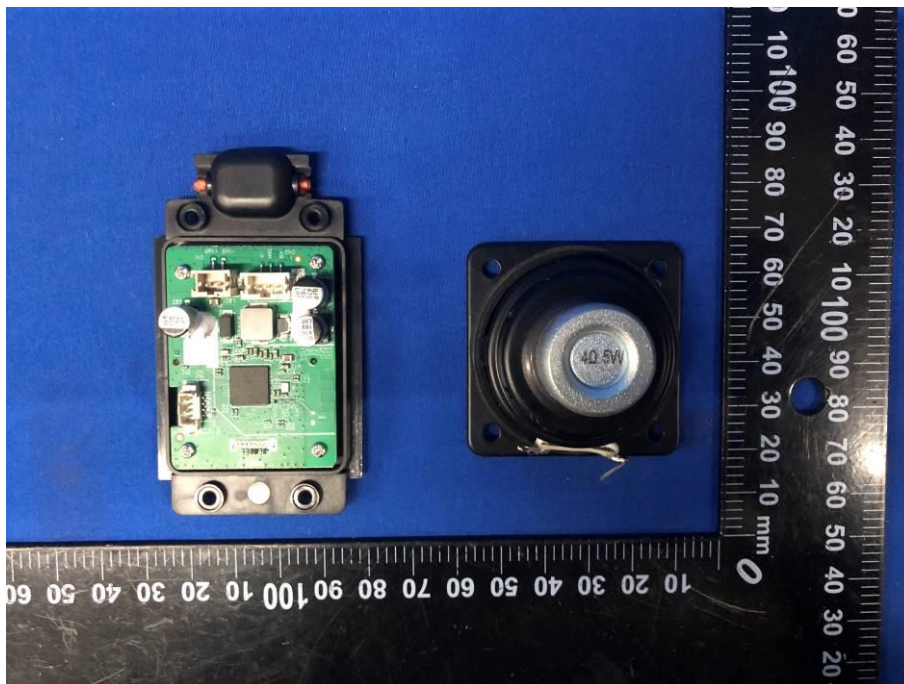

Document No.:EFGX22100245-IE-02_External Photos

Eurofins Electrical Testing Service (Shenzhen) Co., Ltd.
1st Floor, Building 2, Chungu, Meisheng Huigu Science and Technology Park,
No. 83 Dabao Road, Bao'an District, Shenzhen, P. R. China

Model:2SKSK1846B0W2

Document No.:EFGX22100245-IE-02_External Photos

Eurofins Electrical Testing Service (Shenzhen) Co., Ltd.
1st Floor, Building 2, Chungu, Meisheng Huigu Science and Technology Park,
No. 83 Dabao Road, Bao'an District, Shenzhen, P. R. China