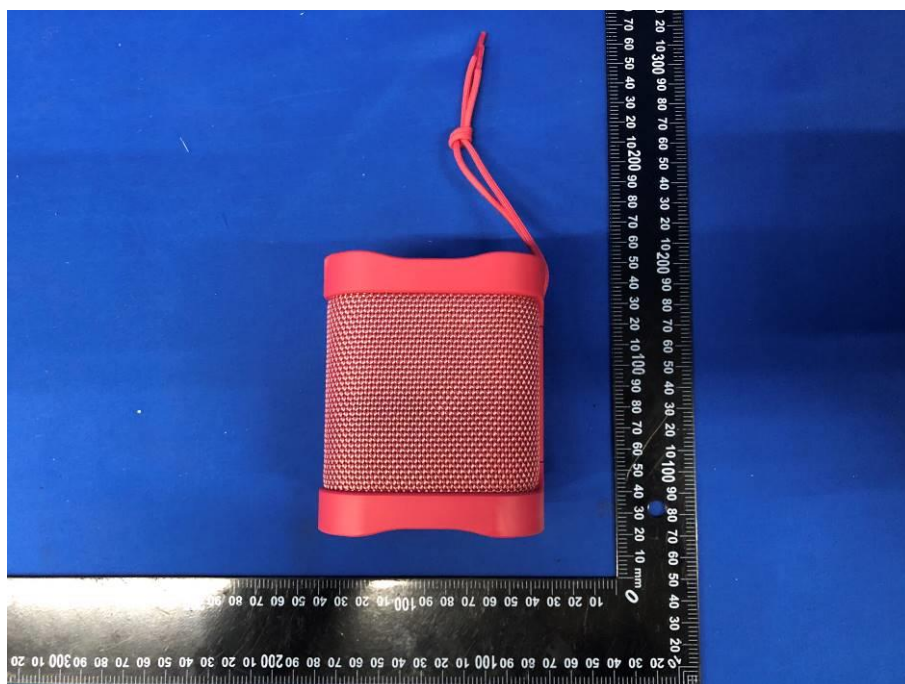

Document No.:EFGX22100245-IE-02_External Photos

Eurofins Electrical Testing Service (Shenzhen) Co., Ltd.
1st Floor, Building 2, Chungu, Meisheng Huigu Science and Technology Park,
No. 83 Dabao Road, Bao'an District, Shenzhen, P. R. China

Model:2SKSK1846M0W2

Document No.:EFGX22100245-IE-02_External Photos

Eurofins Electrical Testing Service (Shenzhen) Co., Ltd.
1st Floor, Building 2, Chungu, Meisheng Huigu Science and Technology Park,
No. 83 Dabao Road, Bao'an District, Shenzhen, P. R. China