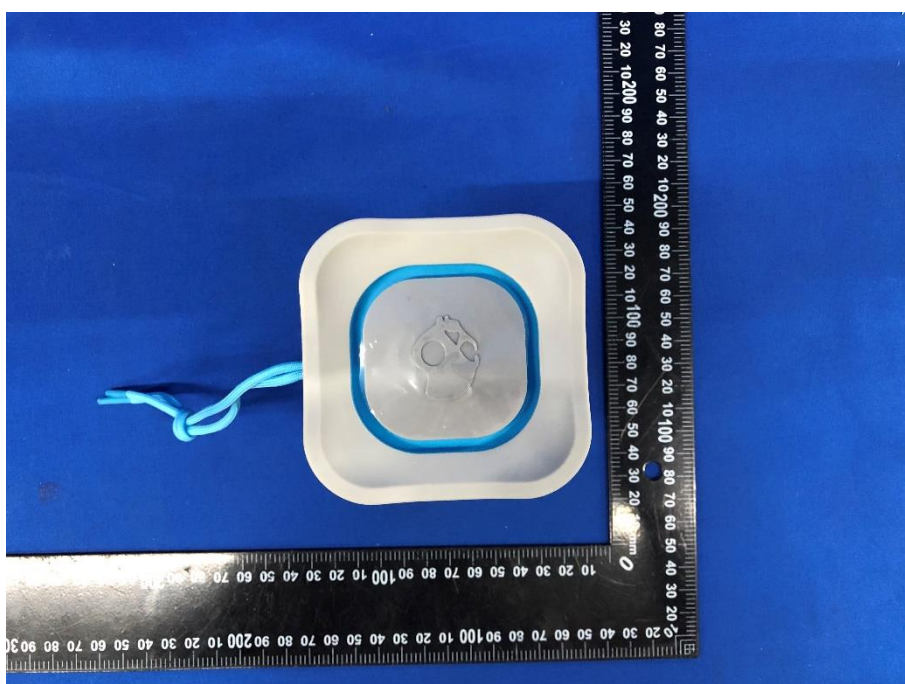

Model:2SKSK1846; 2SKSK1846O0W2

Document No.:EFGX22100245-IE-02_External Photos

Eurofins Electrical Testing Service (Shenzhen) Co., Ltd.
1st Floor, Building 2, Chungu, Meisheng Huigu Science and Technology Park,
No. 83 Dabao Road, Bao'an District, Shenzhen, P. R. China

Document No.:EFGX22100245-IE-02_External Photos

Eurofins Electrical Testing Service (Shenzhen) Co., Ltd.
1st Floor, Building 2, Chungu, Meisheng Huigu Science and Technology Park,
No. 83 Dabao Road, Bao'an District, Shenzhen, P. R. China