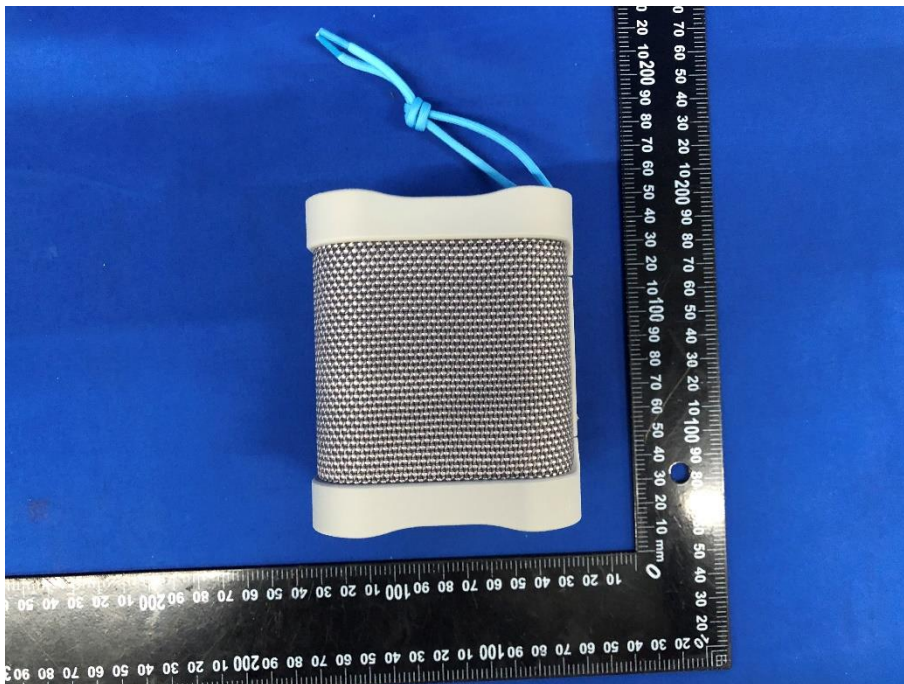

Model:2SKSK1846; 2SKSK1846O0W2

Document No.:EFGX22100245-IE-02_External Photos

Eurofins Electrical Testing Service (Shenzhen) Co., Ltd.
1st Floor, Building 2, Chungu, Meisheng Huigu Science and Technology Park,
No. 83 Dabao Road, Bao'an District, Shenzhen, P. R. China

Document No.:EFGX22100245-IE-02_External Photos

Eurofins Electrical Testing Service (Shenzhen) Co., Ltd.
1st Floor, Building 2, Chungu, Meisheng Huigu Science and Technology Park,
No. 83 Dabao Road, Bao'an District, Shenzhen, P. R. China