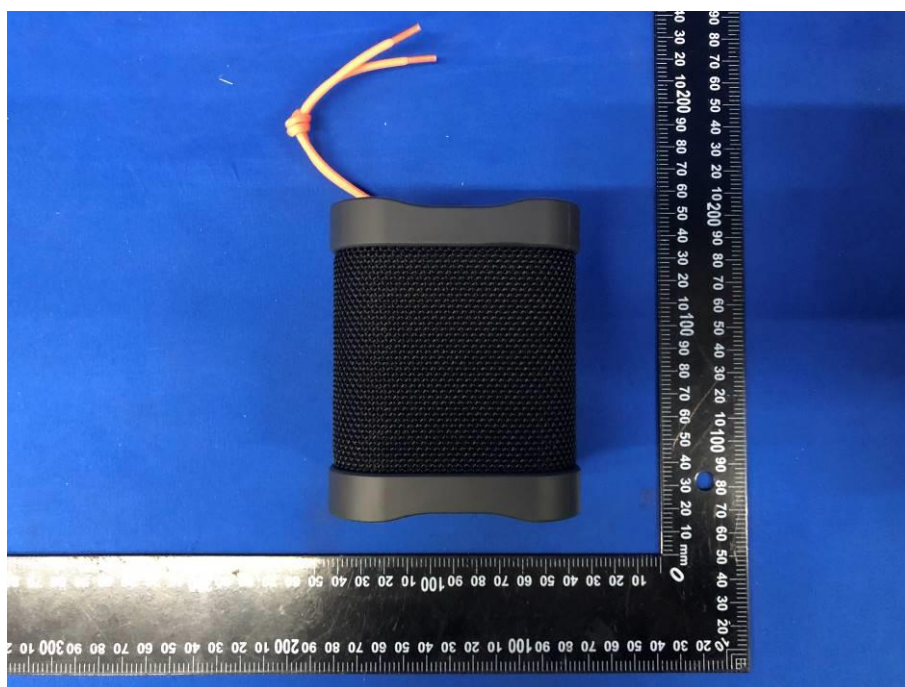

Document No.:EFGX22100245-IE-02_External Photos

Eurofins Electrical Testing Service (Shenzhen) Co., Ltd.
1st Floor, Building 2, Chungu, Meisheng Huigu Science and Technology Park,
No. 83 Dabao Road, Bao'an District, Shenzhen, P. R. China

Model:2SKSK1846B0W2

Document No.:EFGX22100245-IE-02_External Photos

Eurofins Electrical Testing Service (Shenzhen) Co., Ltd.
1st Floor, Building 2, Chungu, Meisheng Huigu Science and Technology Park,
No. 83 Dabao Road, Bao'an District, Shenzhen, P. R. China