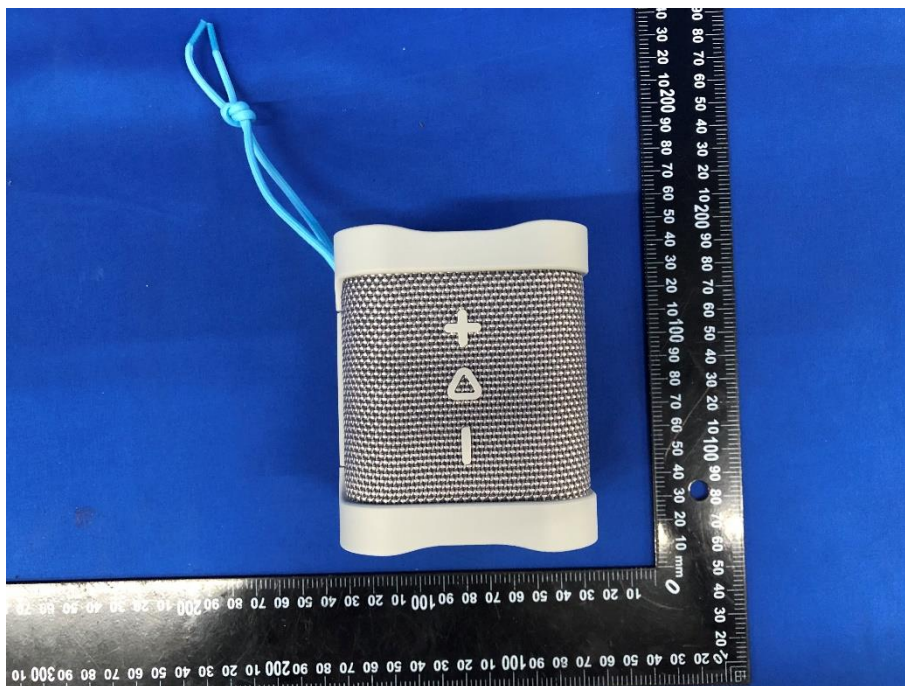

Model:2SKSK1846; 2SKSK1846O0W2

Document No.:EFGX22100245-IE-02_External Photos

Eurofins Electrical Testing Service (Shenzhen) Co., Ltd.
1st Floor, Building 2, Chungu, Meisheng Huigu Science and Technology Park,
No. 83 Dabao Road, Bao'an District, Shenzhen, P. R. China

Document No.:EFGX22100245-IE-02_External Photos

Eurofins Electrical Testing Service (Shenzhen) Co., Ltd.
1st Floor, Building 2, Chungu, Meisheng Huigu Science and Technology Park,
No. 83 Dabao Road, Bao'an District, Shenzhen, P. R. China