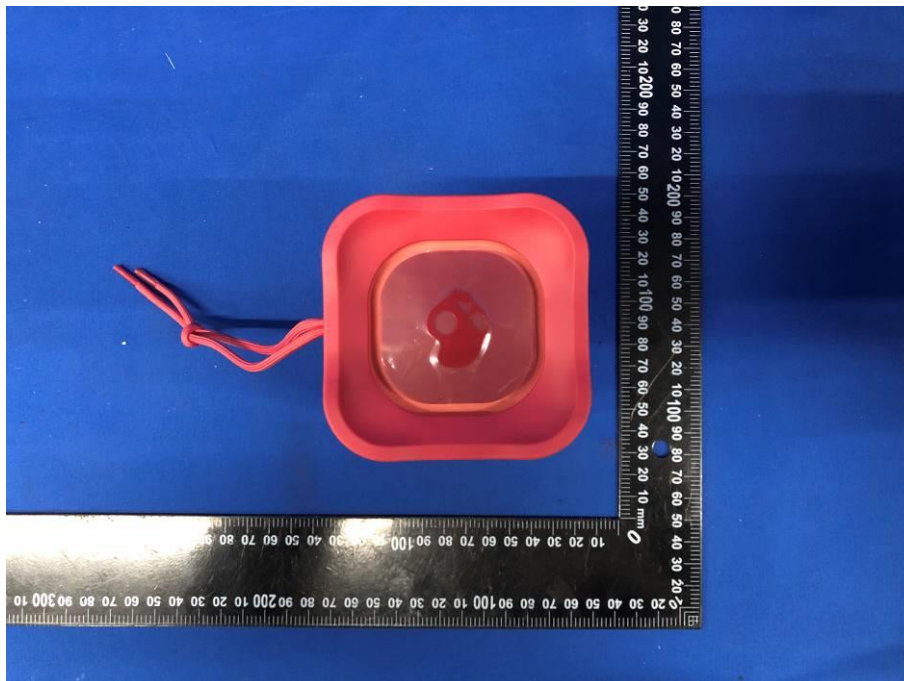

Document No.:EFGX22100245-IE-02_External Photos

Eurofins Electrical Testing Service (Shenzhen) Co., Ltd.
1st Floor, Building 2, Chungu, Meisheng Huigu Science and Technology Park,
No. 83 Dabao Road, Bao'an District, Shenzhen, P. R. China

Model:2SKSK1846M0W2

Document No.:EFGX22100245-IE-02_External Photos

Eurofins Electrical Testing Service (Shenzhen) Co., Ltd.
1st Floor, Building 2, Chungu, Meisheng Huigu Science and Technology Park,
No. 83 Dabao Road, Bao'an District, Shenzhen, P. R. China