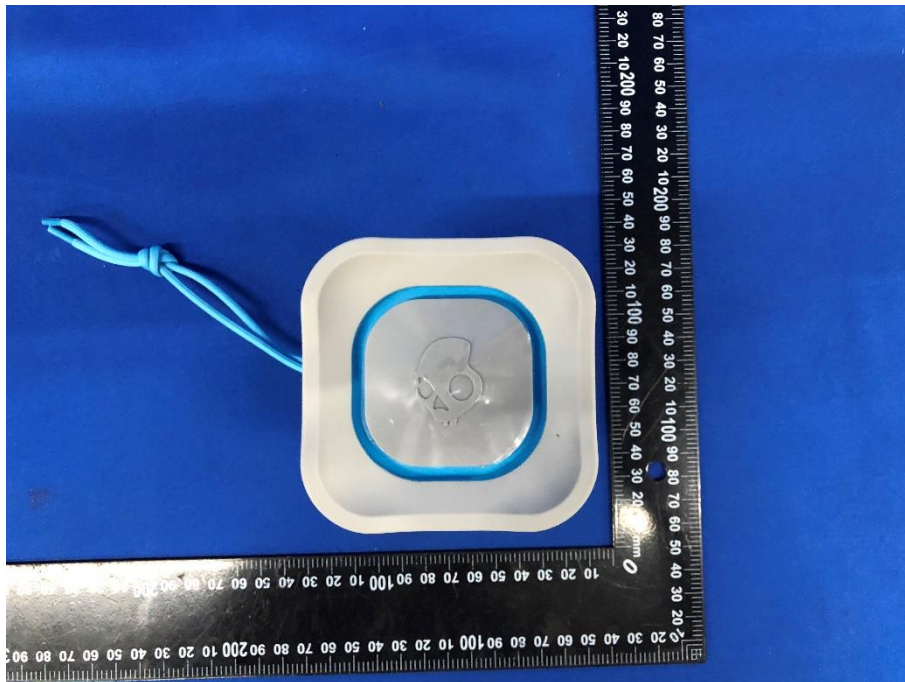

Model:2SKSK1846M0W2