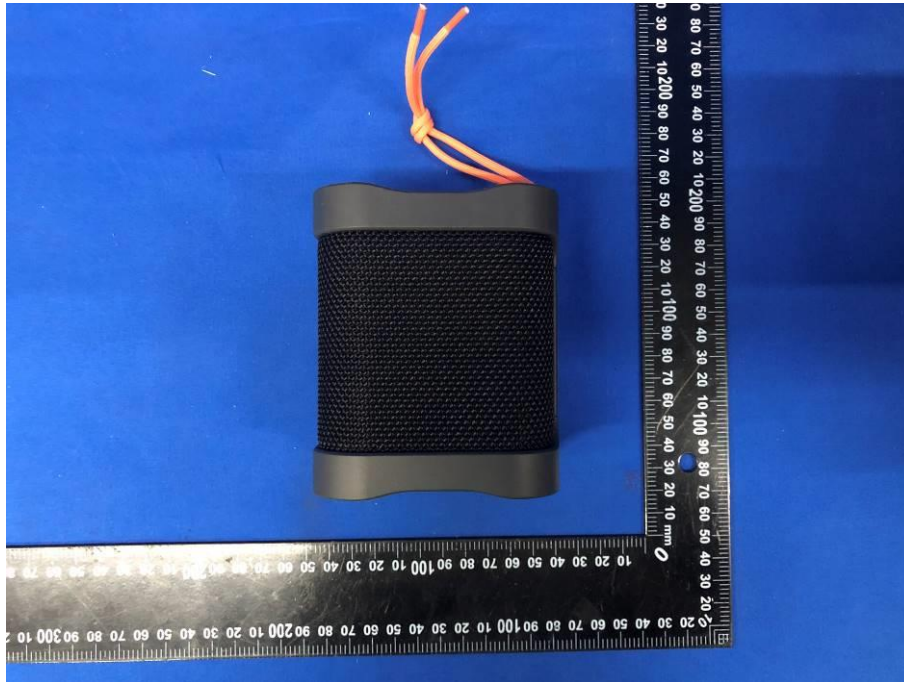

Document No.:EFGX22100245-IE-02_External Photos

Document No.:EFGX22100245-IE-02_External Photos

Eurofins Electrical Testing Service (Shenzhen) Co., Ltd.
1st Floor, Building 2, Chungu, Meisheng Huigu Science and Technology Park,
No. 83 Dabao Road, Bao'an District, Shenzhen, P. R. China