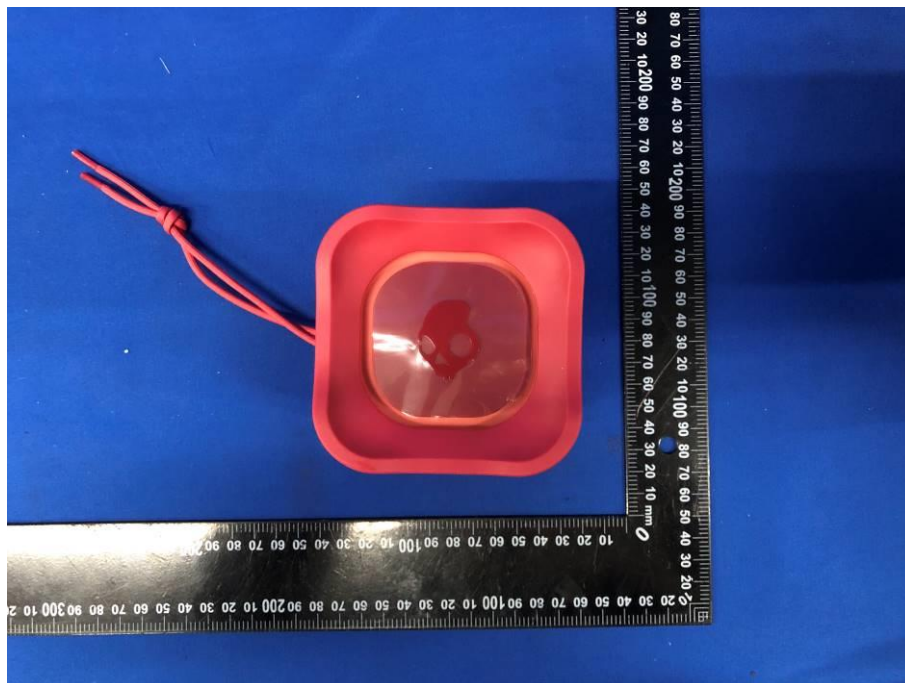

Model:2SKSK1846B0W2