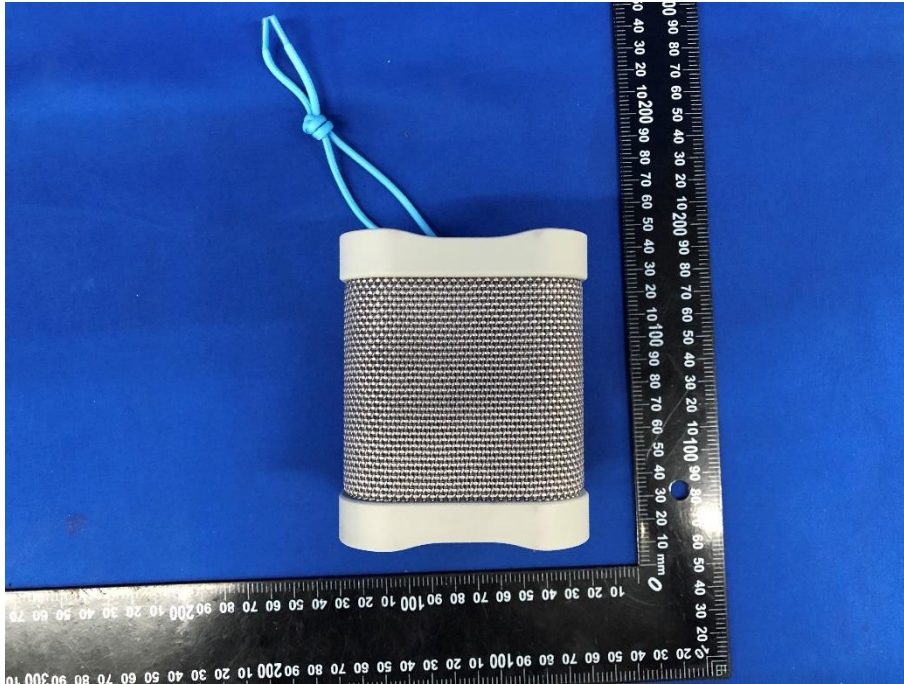

Model:2SKSK1846; 2SKSK1846O0W2

Document No.:EFGX22100245-IE-02_External Photos

Eurofins Electrical Testing Service (Shenzhen) Co., Ltd.
1st Floor, Building 2, Chungu, Meisheng Huigu Science and Technology Park,
No. 83 Dabao Road, Bao'an District, Shenzhen, P. R. China

Document No.:EFGX22100245-IE-02_External Photos

Eurofins Electrical Testing Service (Shenzhen) Co., Ltd.
1st Floor, Building 2, Chungu, Meisheng Huigu Science and Technology Park,
No. 83 Dabao Road, Bao'an District, Shenzhen, P. R. China