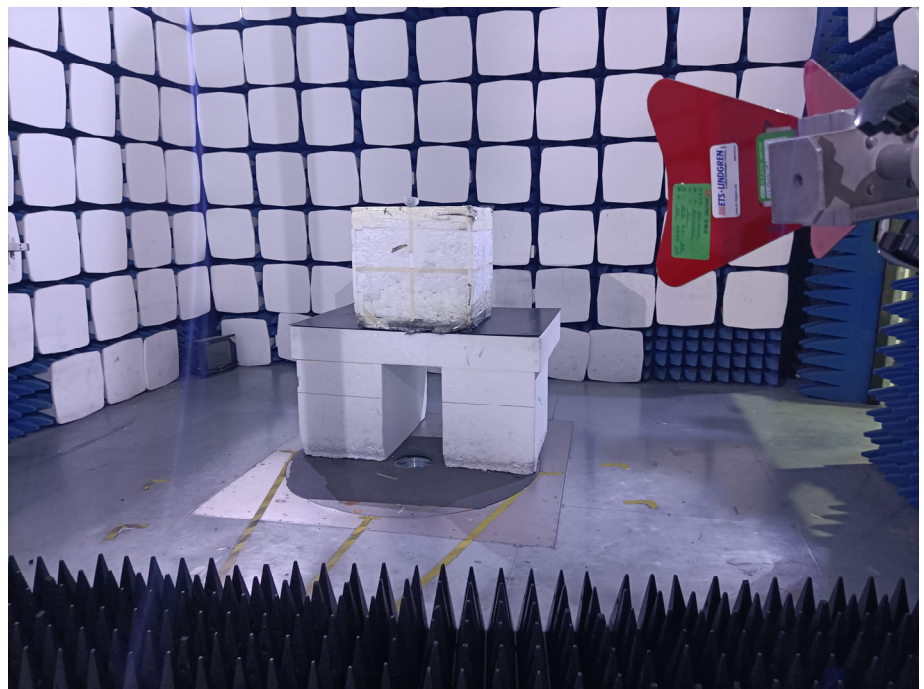

EXHIBIT 4 - TEST SETUP PHOTOGRAPHS

Conducted Emission Test Setup

Radiation Emission Test Setup (Below 30MHz)

Radiation Emission Test Setup (30MHz to 1GHz)

Radiation Emission Test Setup (1GHz to 18GHz)

**Radiation Emission Test
Setup (Above 18GHz)**