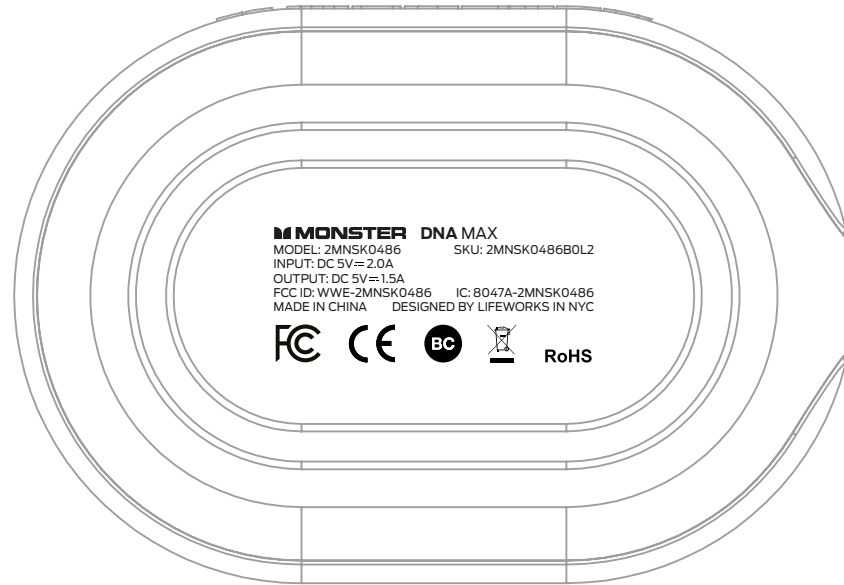

Black colorway

SPEAKER
FRONT

SPEAKER
BACK

screen print color: Process Black C
screen print finish: UV gloss

White colorway

SPEAKER
FRONT

SPEAKER
BACK

screen print color: Pure White
screen print finish: UV gloss