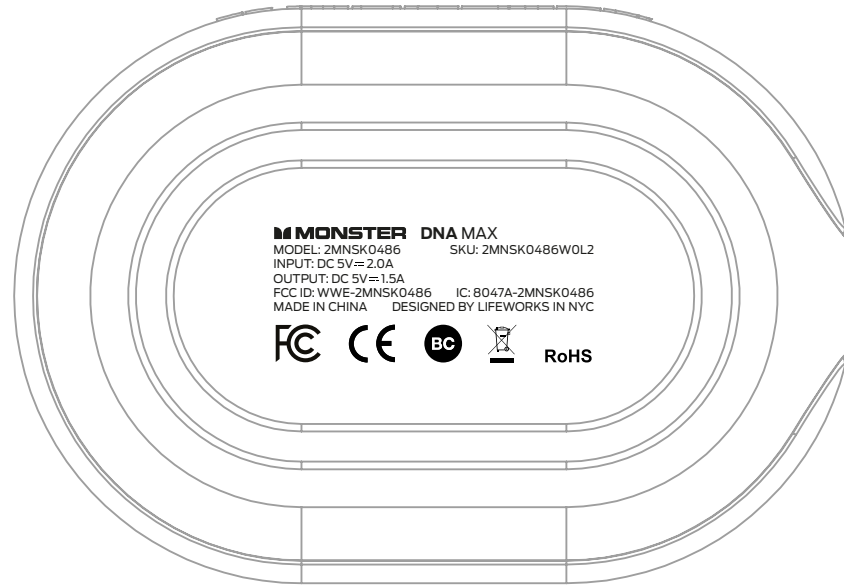

Black colorway

SPEAKER
FRONT

SPEAKER
BACK

screen print color: Process Black C
screen print finish: UV gloss

White colorway

SPEAKER
FRONT

SPEAKER
BACK

screen print color: Pure White
screen print finish: UV gloss