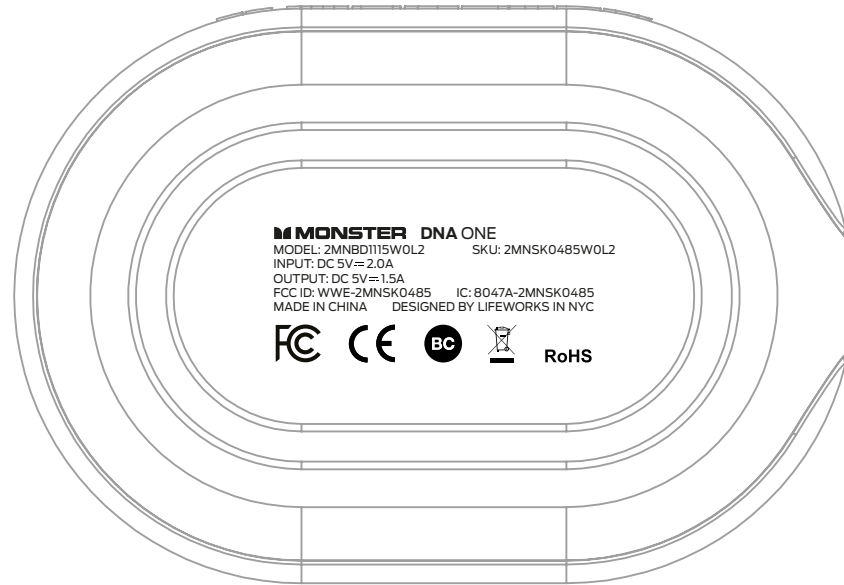

White colorway

SPEAKER
FRONT

SPEAKER
BACK

screen print color: Pure White
screen print finish: UV gloss