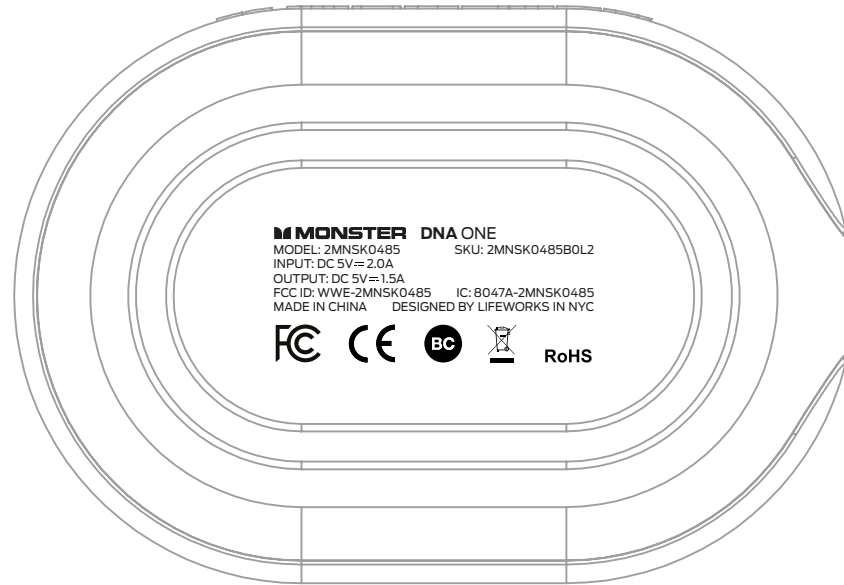

# Black colorway

SPEAKER  
FRONT

SPEAKER  
BACK

**screen print color:** Process Black C  
**screen print finish:** UV gloss

# White colorway

SPEAKER  
FRONT

SPEAKER  
BACK

screen print color: Pure White  
screen print finish: UV gloss

# White colorway

SPEAKER  
FRONT

SPEAKER  
BACK

**screen print color: Pure White**  
**screen print finish: UV gloss**