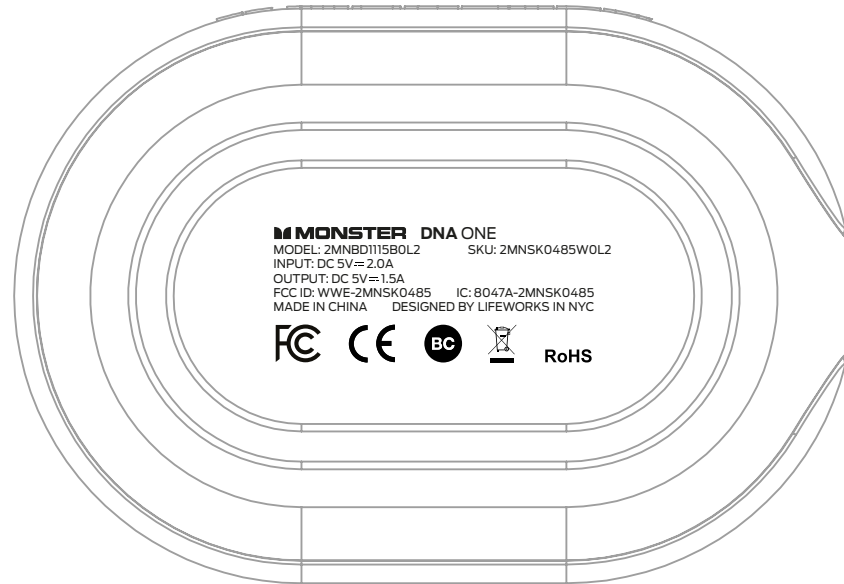

# Black colorway

SPEAKER  
FRONT

SPEAKER  
BACK

**screen print color:** Process Black C  
**screen print finish:** UV gloss

# White colorway

SPEAKER  
FRONT

SPEAKER  
BACK

screen print color: Pure White  
screen print finish: UV gloss

# White colorway

SPEAKER  
FRONT

SPEAKER  
BACK

**screen print color: Pure White**  
**screen print finish: UV gloss**