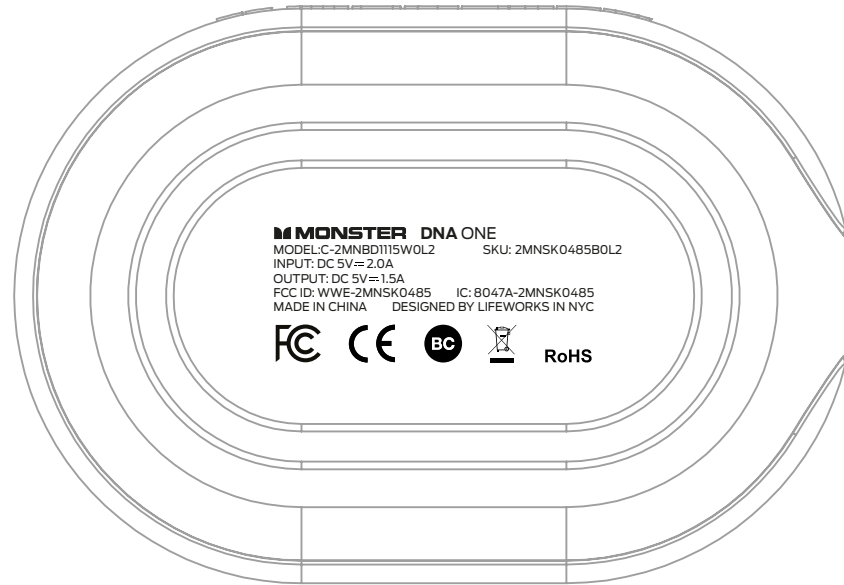

Black colorway

SPEAKER
FRONT

SPEAKER
BACK

screen print color: Process Black C
screen print finish: UV gloss