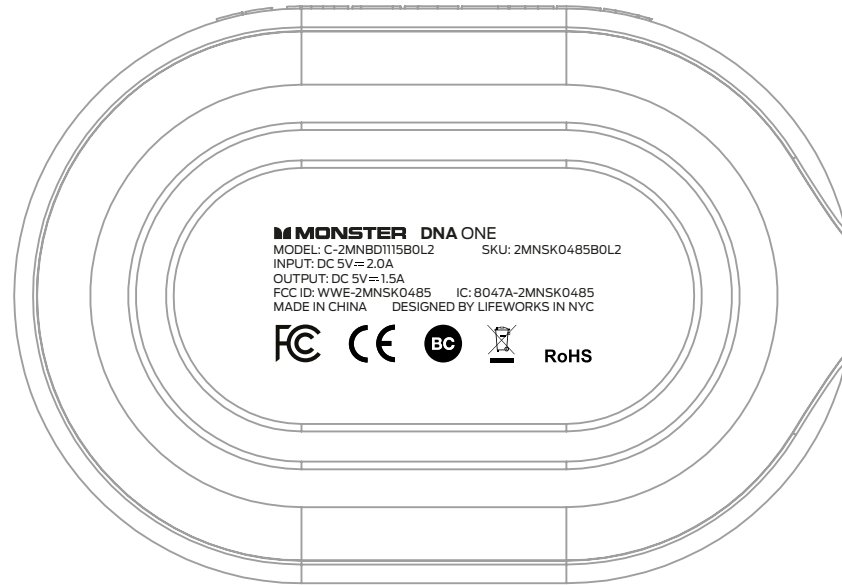

Black colorway

SPEAKER
FRONT

SPEAKER
BACK

screen print color: Process Black C
screen print finish: UV gloss