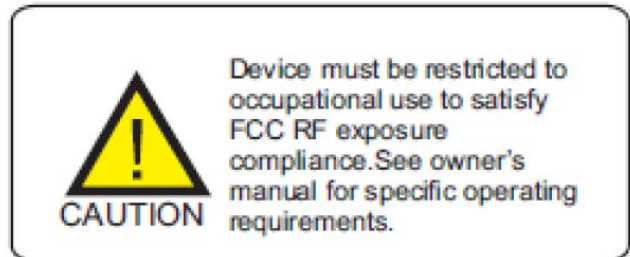

## EXHIBIT A - FCC ID LABELING AND LOCATION

### FCC ID Label

FCC ID Label :

Warning Label:

### FCC ID Label Location

FCC ID Label Location

Warning Label

The label shown shall be permanently affixed at a conspicuous location on the device and be readily visible to the user at the time purchase (Labeling requirements per 2.925)