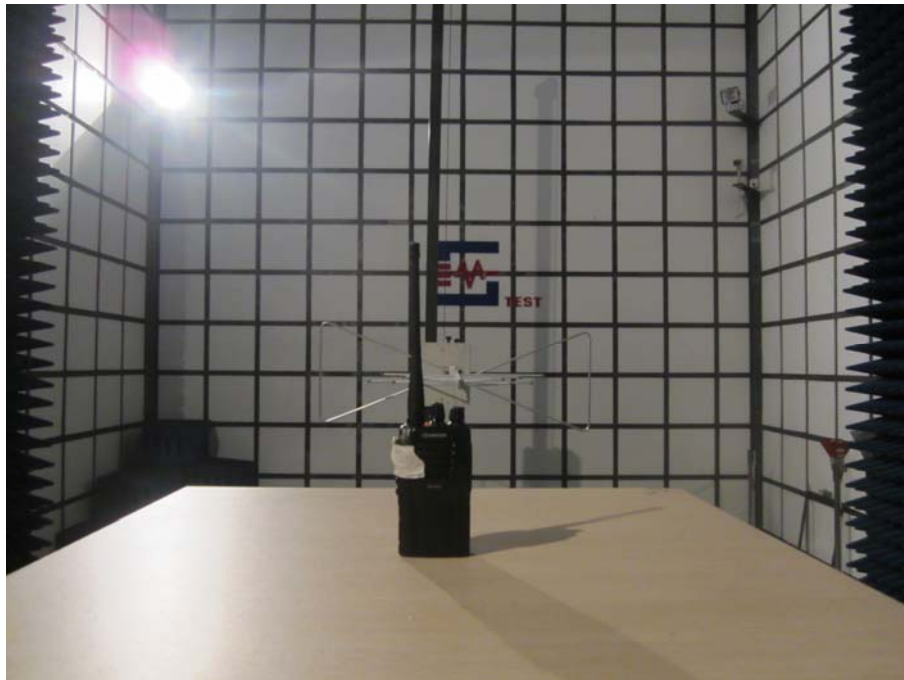

EXHIBIT 4 - TEST SETUP PHOTOGRAPHS

Radiation Emission Test Setup (30MHz to 1GHz)

Radiation Emission Test Setup (Above 1GHz)

Extreme Condition