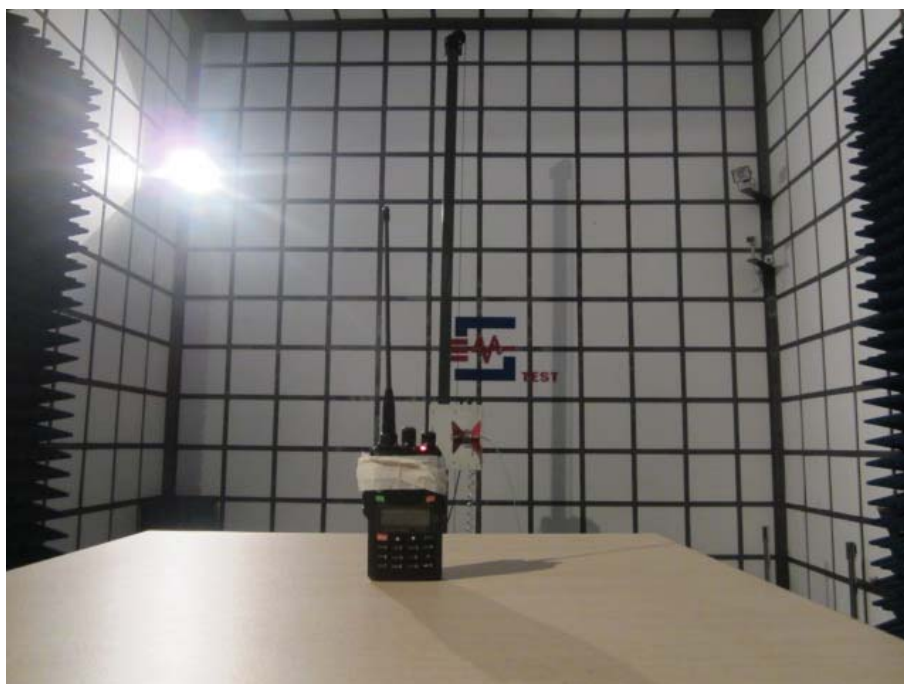

EXHIBIT 4 - TEST SETUP PHOTOGRAPHS

Radiation Emission Test Setup (30MHz to 1GHz)

Radiation Emission Test Setup (Above 1GHz)

Extreme Condition