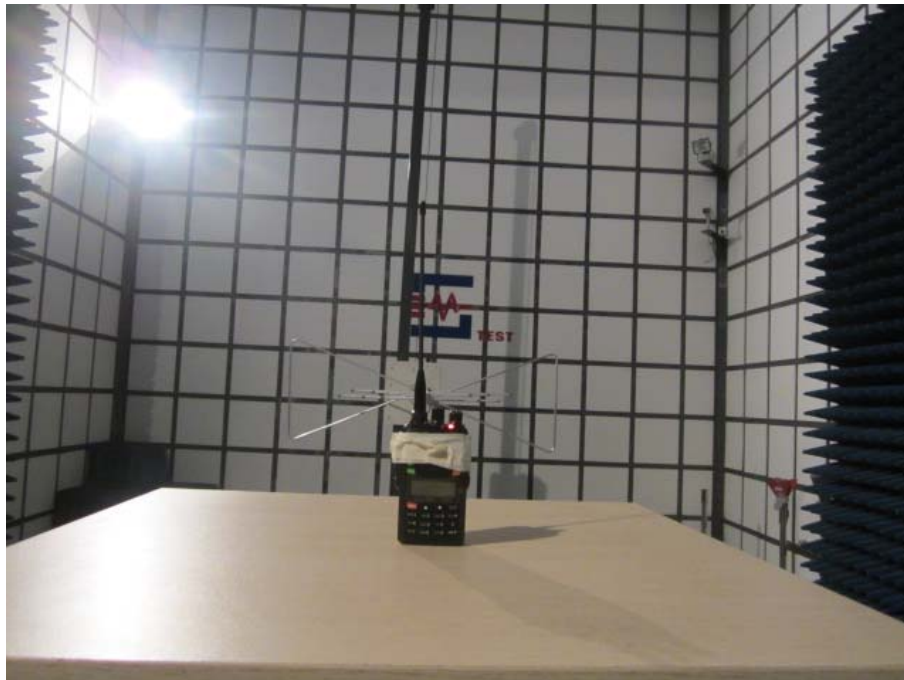

EXHIBIT 4 - TEST SETUP PHOTOGRAPHS

Radiation Emission Test Setup (30MHz to 1GHz)

Radiation Emission Test Setup (Above 1GHz)

Extreme Condition